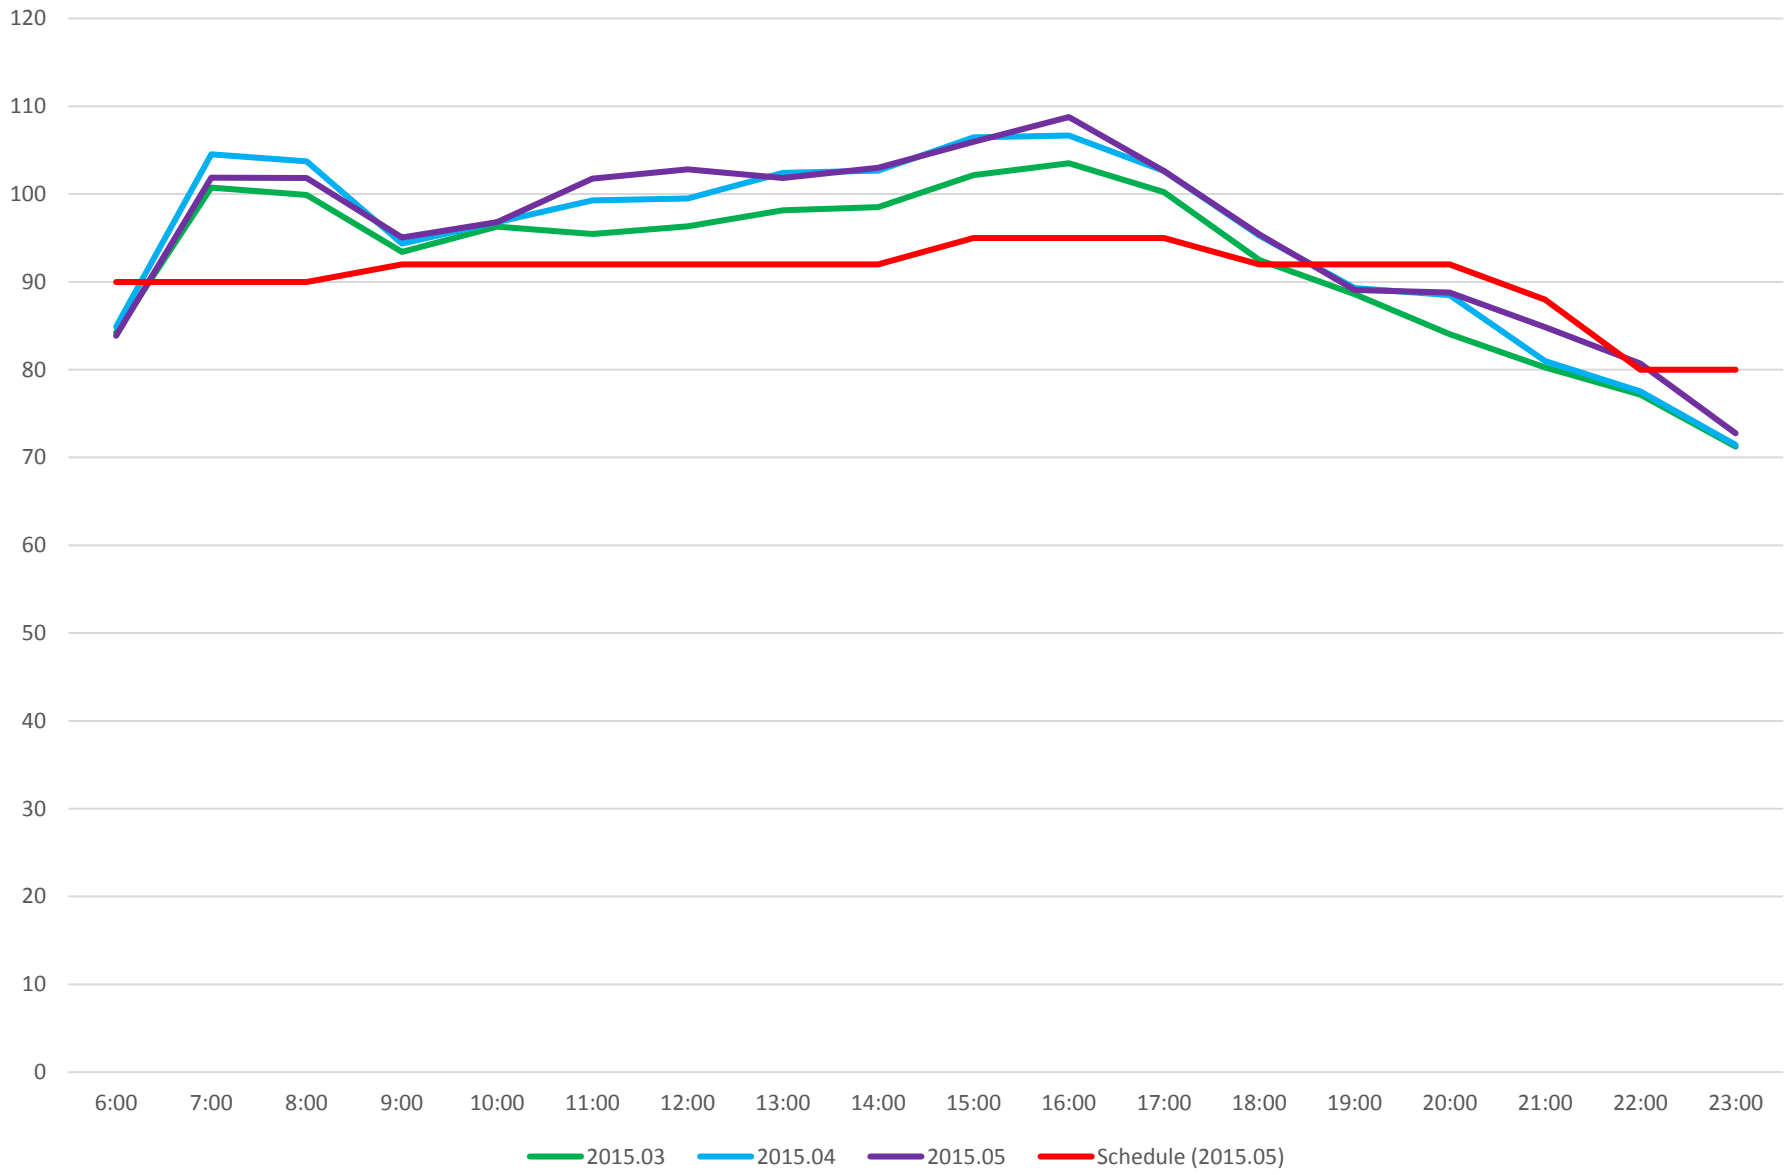

501 Queen Average Running Times vs Schedule Weekdays March-May 2015 WB Neville to Long Branch

501 Queen Average Running Times vs Schedule Weekdays March-May 2015 WB Neville to Humber

501 Queen Average Running Times vs Schedule Weekdays March-May 2015 EB Long Branch to Neville

501 Queen Average Running Times vs Schedule Weekdays March-May 2015 EB Humber to Neville