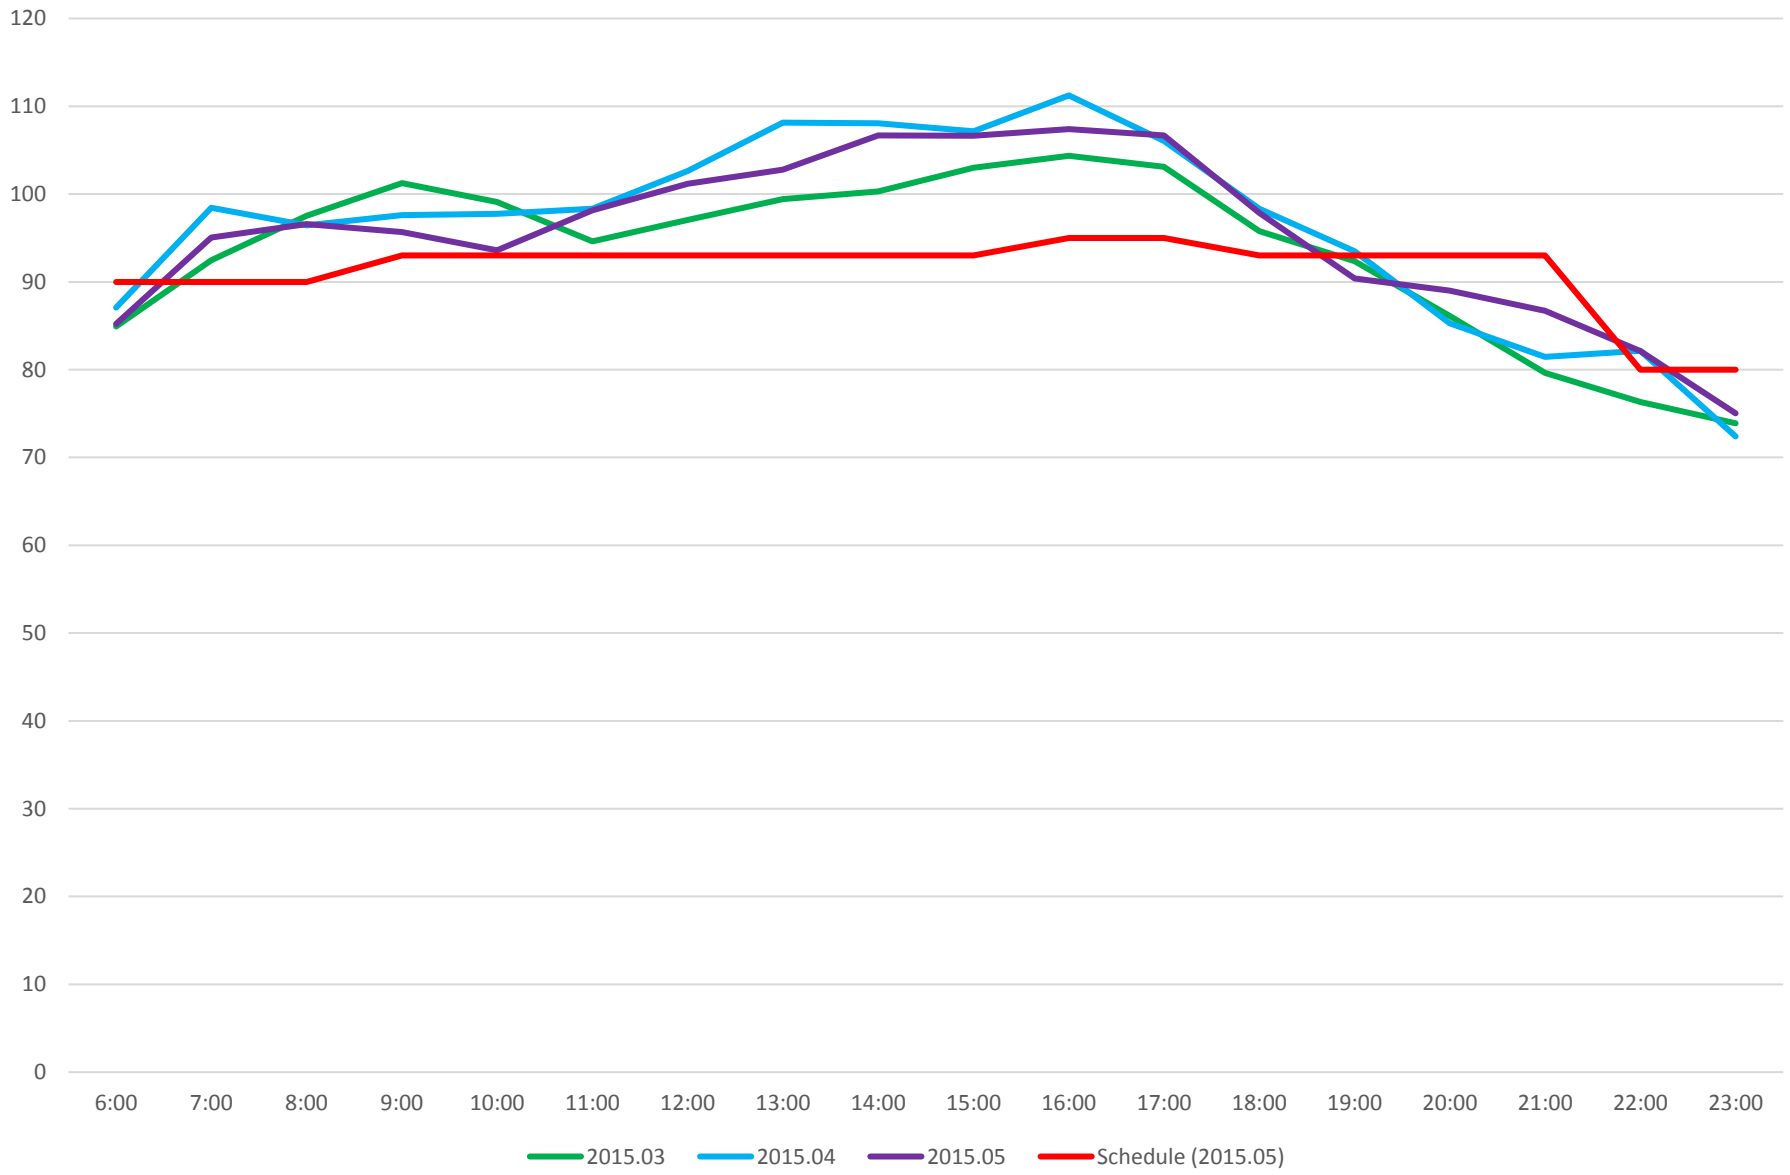

501 Queen Average Running Times vs Schedule Weekdays March-May 2015 WB Neville to Long Branch

501 Queen Average Running Times vs Schedule Weekdays March-May 2015 WB Neville to Humber

501 Queen Average Running Times vs Schedule Weekdays March-May 2015 EB Long Branch to Neville

501 Queen Average Running Times vs Schedule Weekdays March-May 2015 EB Humber to Neville