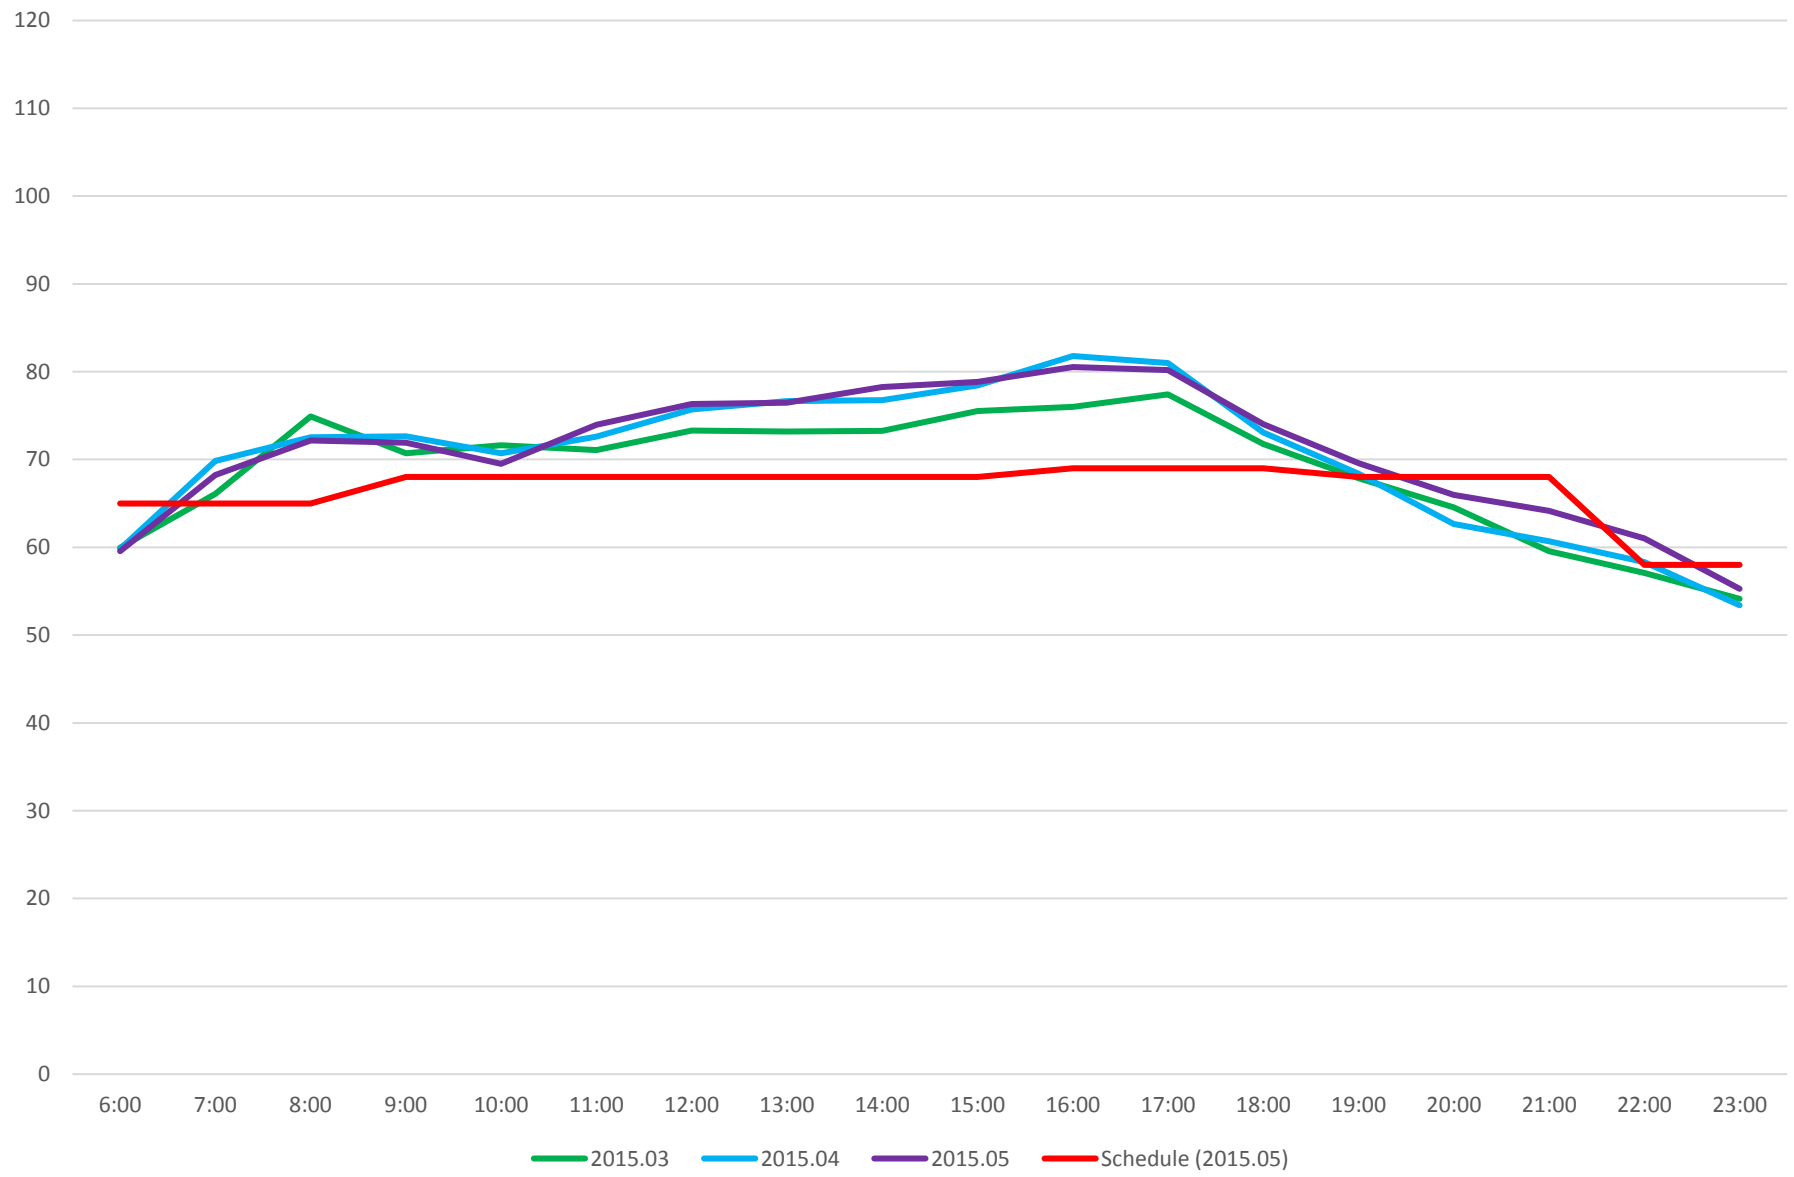

501 Queen Average Running Times vs Schedule Weekdays March-May 2015 WB Neville to Long Branch

501 Queen Average Running Times vs Schedule Weekdays March-May 2015 WB Neville to Humber

501 Queen Average Running Times vs Schedule Weekdays March-May 2015 EB Long Branch to Neville

501 Queen Average Running Times vs Schedule Weekdays March-May 2015 EB Humber to Neville