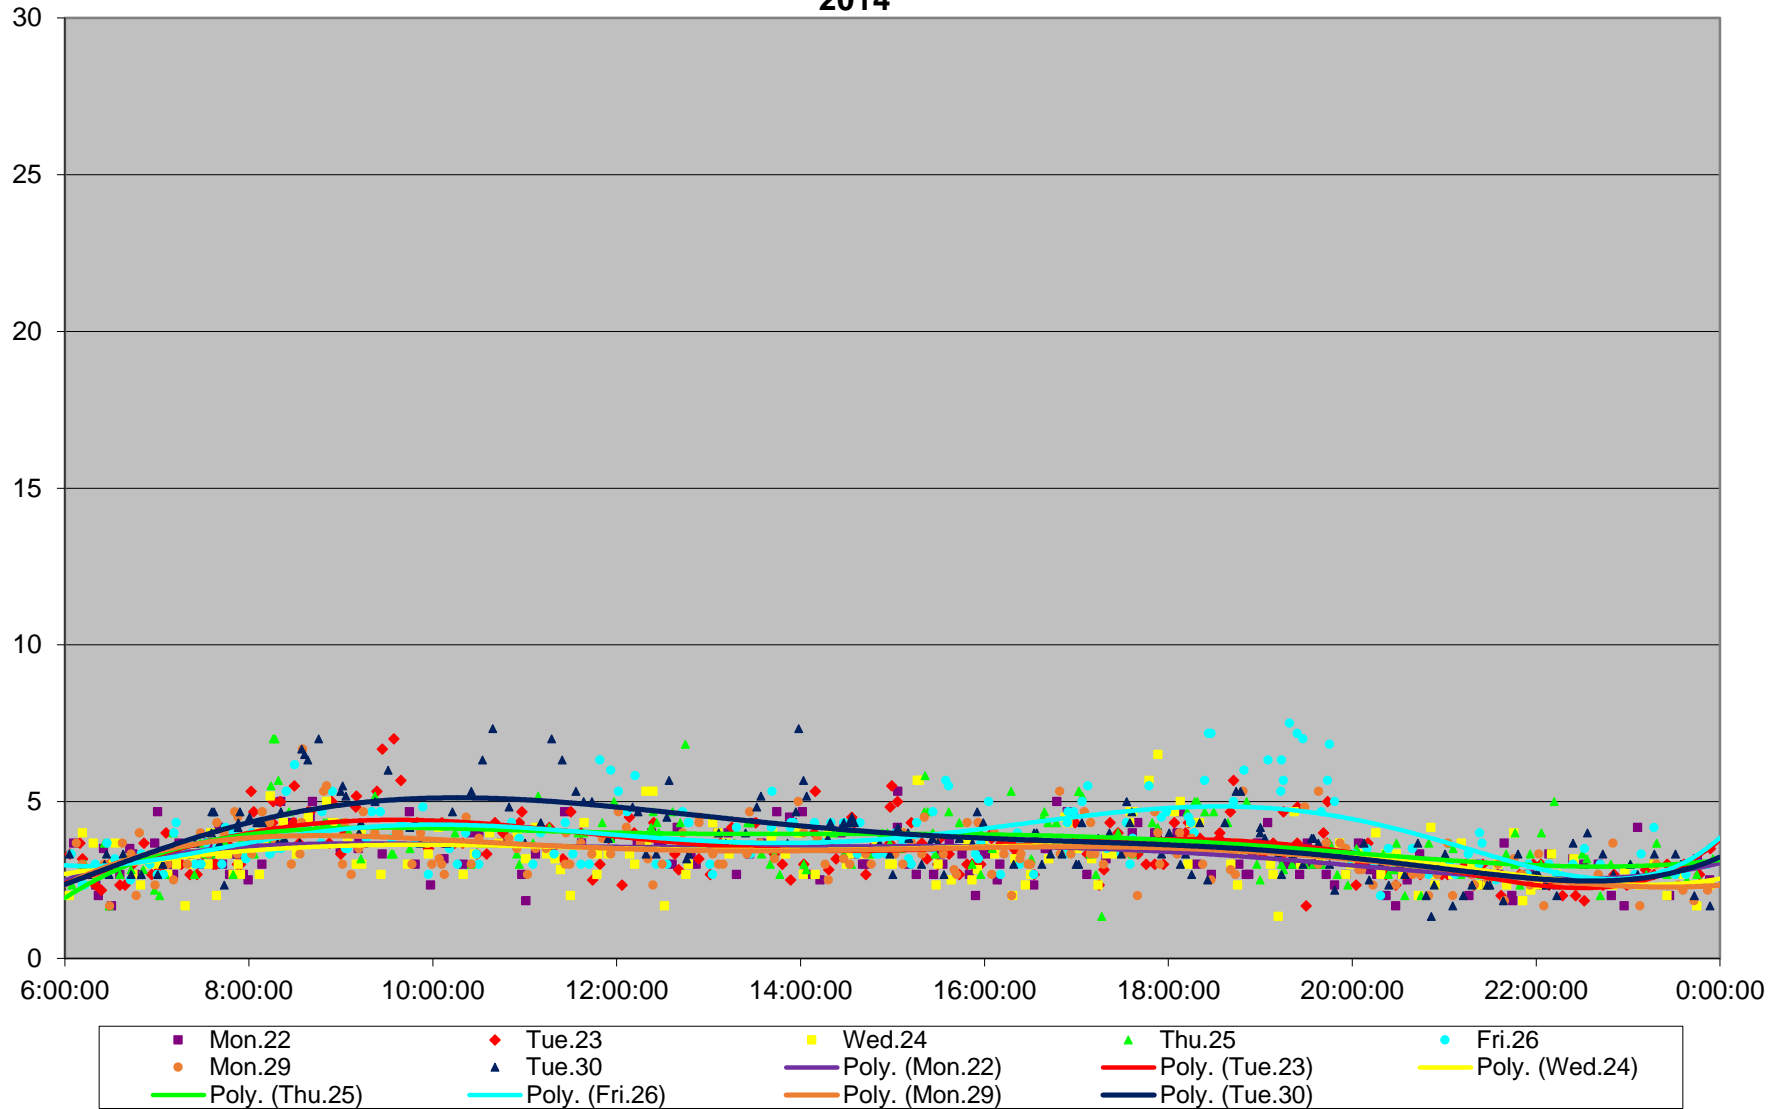

501 Queen Link Times From Roncesvalles Ave. To Lansdowne Ave. Eastbound September 2014

501 Queen Link Times From Roncesvalles Ave. To Lansdowne Ave. Eastbound September 2014

501 Queen Link Times From Roncesvalles Ave. To Lansdowne Ave. Eastbound September 2014

501 Queen Link Times From Roncesvalles Ave. To Lansdowne Ave. Eastbound September 2014

501 Queen Link Times From Roncesvalles Ave. To Lansdowne Ave. Eastbound September 2014 Weekday Statistics

501 Queen Link Times From Roncesvalles Ave. To Lansdowne Ave. Eastbound September 2014 Saturday Statistics

501 Queen Link Times From Roncesvalles Ave. To Lansdowne Ave. Eastbound September 2014 Sunday Statistics