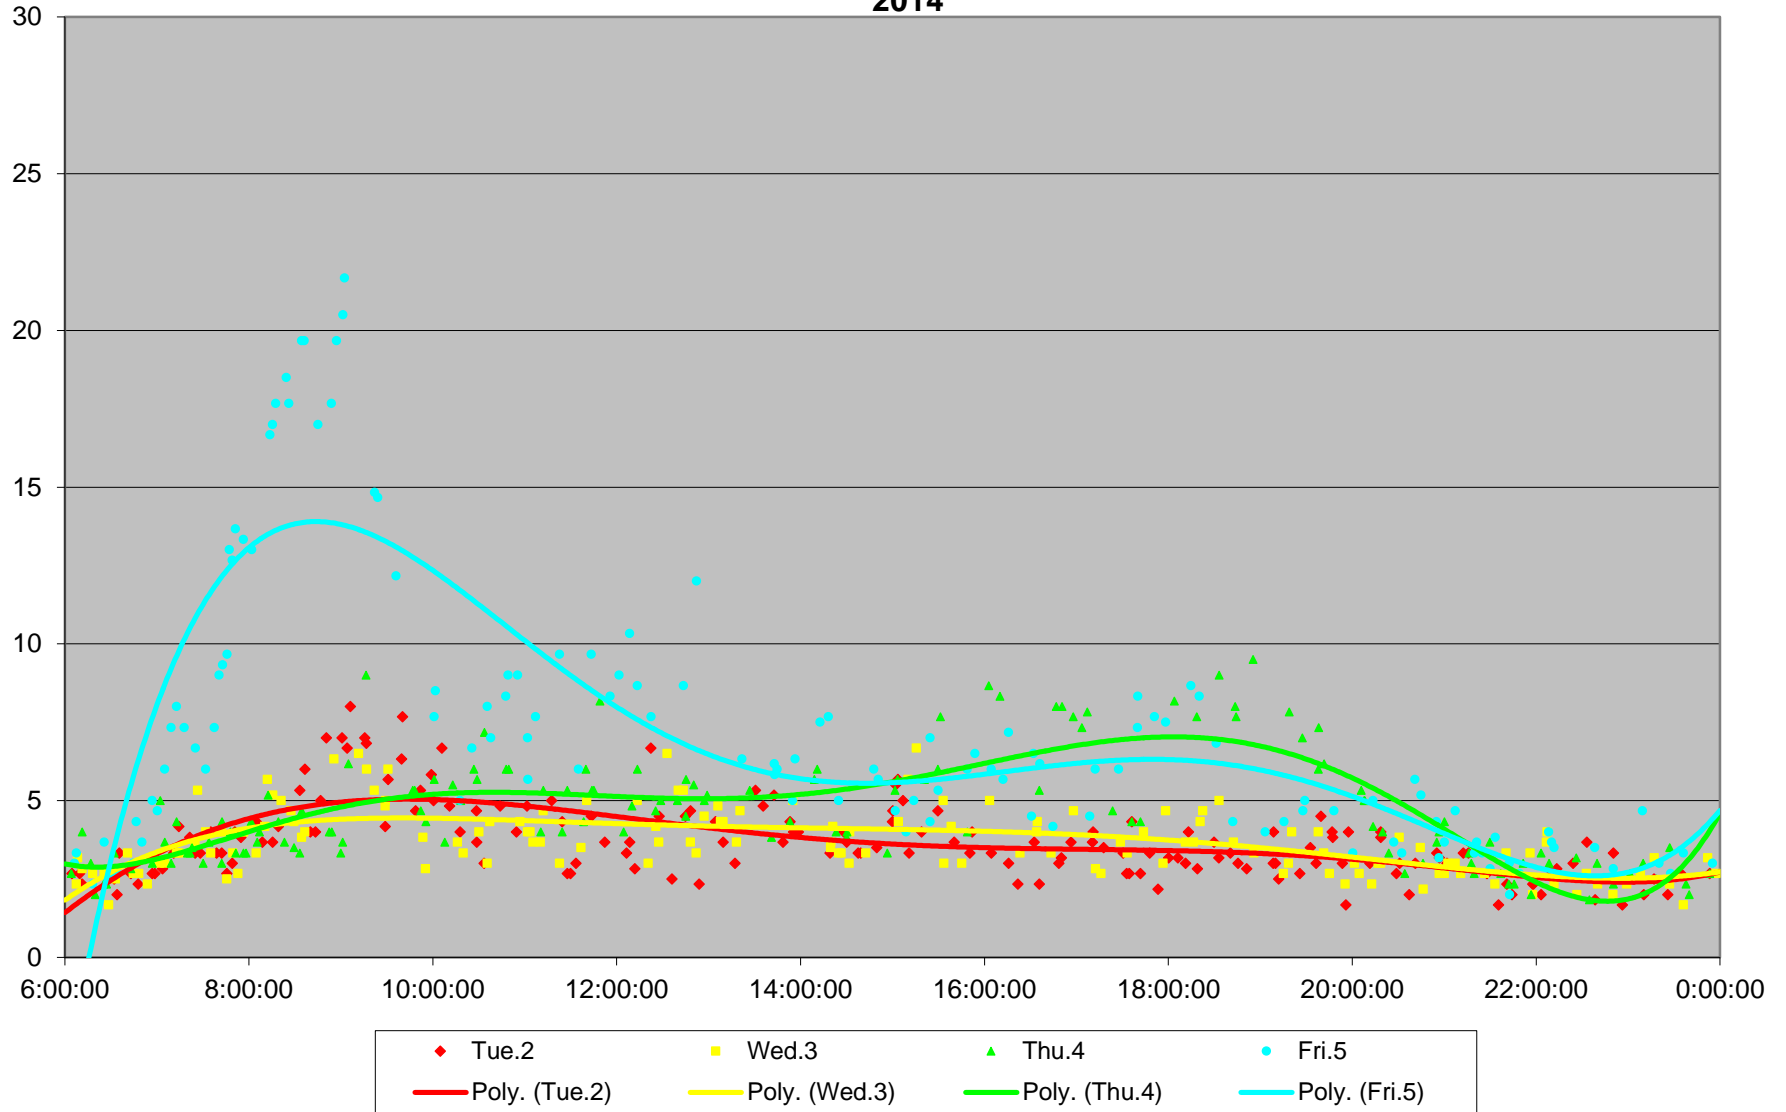

501 Queen Link Times From Roncesvalles Ave. To Lansdowne Ave. Eastbound September 2014

501 Queen Link Times From Roncesvalles Ave. To Lansdowne Ave. Eastbound September 2014

501 Queen Link Times From Roncesvalles Ave. To Lansdowne Ave. Eastbound September 2014

501 Queen Link Times From Roncesvalles Ave. To Lansdowne Ave. Eastbound September 2014

501 Queen Link Times From Roncesvalles Ave. To Lansdowne Ave. Eastbound September 2014 Weekday Statistics

501 Queen Link Times From Roncesvalles Ave. To Lansdowne Ave. Eastbound September 2014 Saturday Statistics

501 Queen Link Times From Roncesvalles Ave. To Lansdowne Ave. Eastbound September 2014 Sunday Statistics