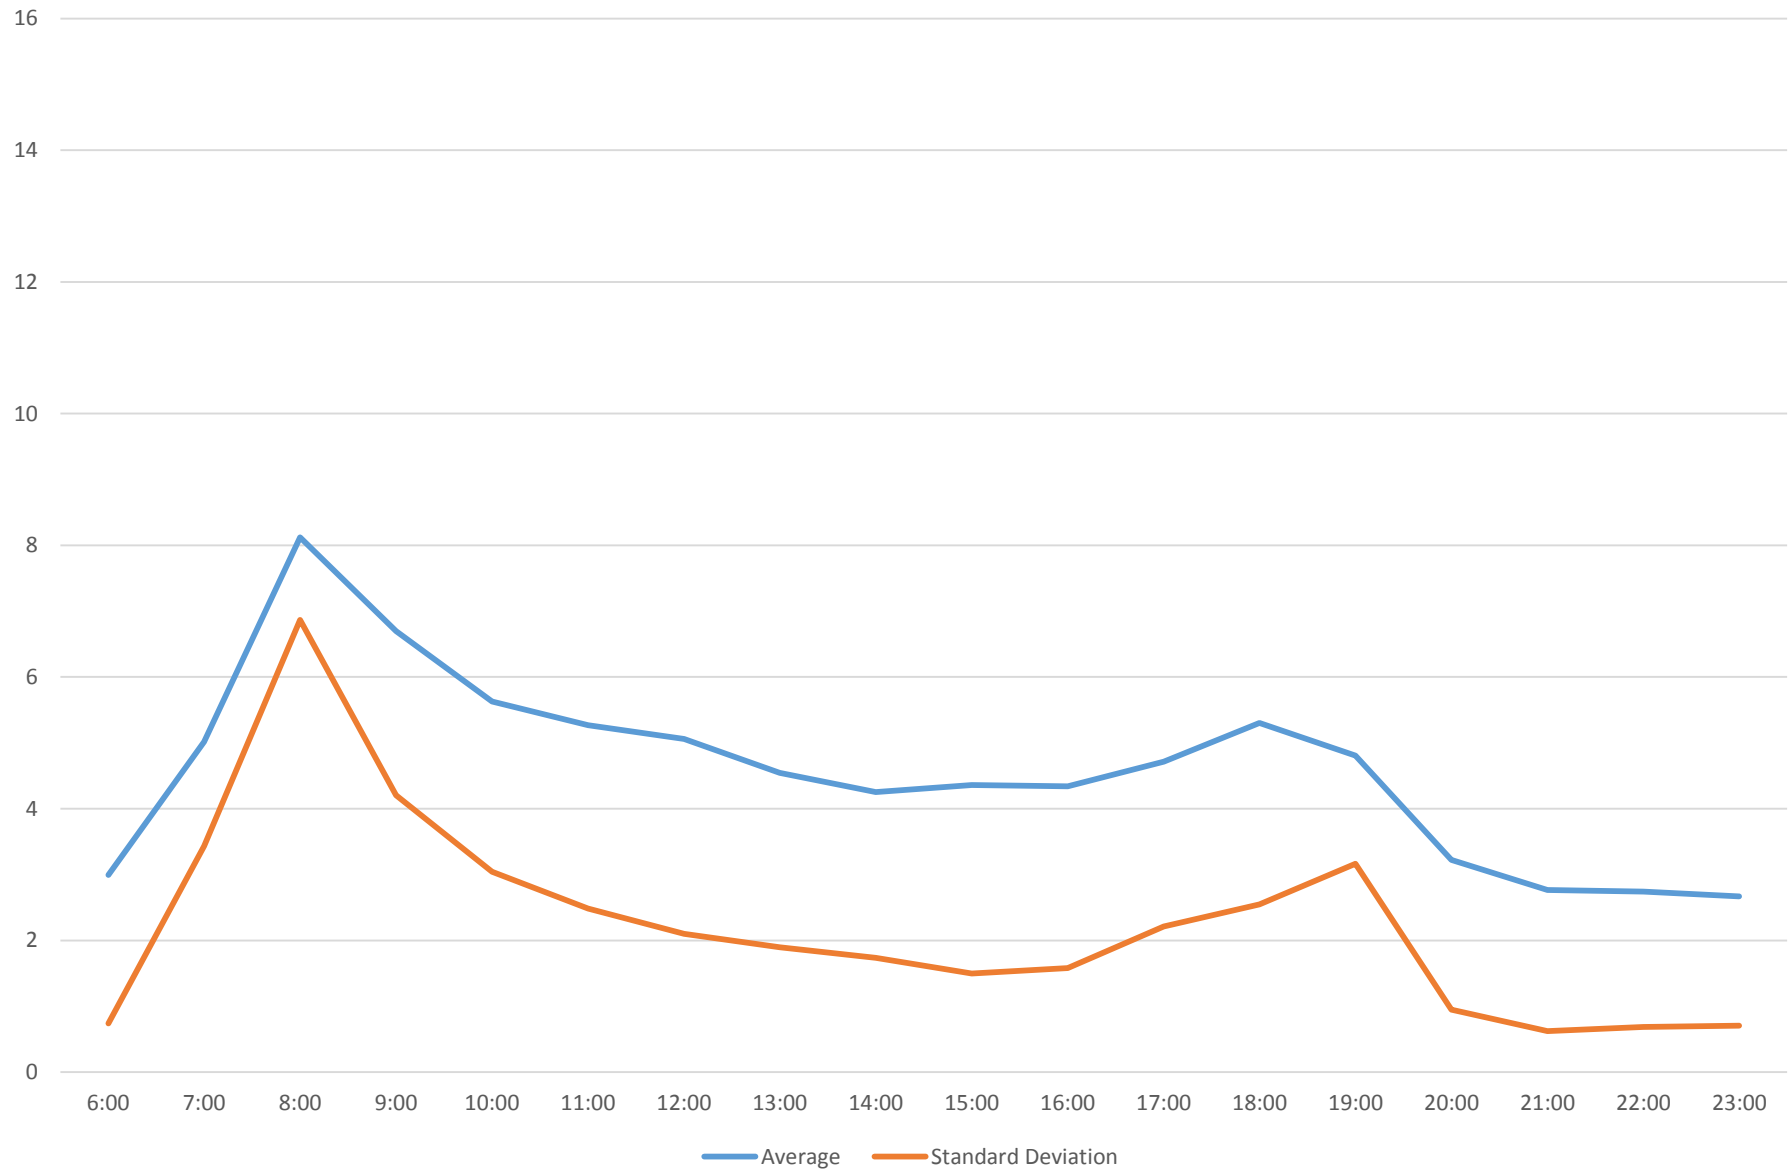

501 Queen Link Times From Roncesvalles Ave. To Lansdowne Ave. Eastbound September 2014

501 Queen Link Times From Roncesvalles Ave. To Lansdowne Ave. Eastbound September 2014

501 Queen Link Times From Roncesvalles Ave. To Lansdowne Ave. Eastbound September 2014

501 Queen Link Times From Roncesvalles Ave. To Lansdowne Ave. Eastbound September 2014

501 Queen Link Times From Roncesvalles Ave. To Lansdowne Ave. Eastbound September 2014 Weekday Statistics

501 Queen Link Times From Roncesvalles Ave. To Lansdowne Ave. Eastbound September 2014 Saturday Statistics

501 Queen Link Times From Roncesvalles Ave. To Lansdowne Ave. Eastbound September 2014 Sunday Statistics