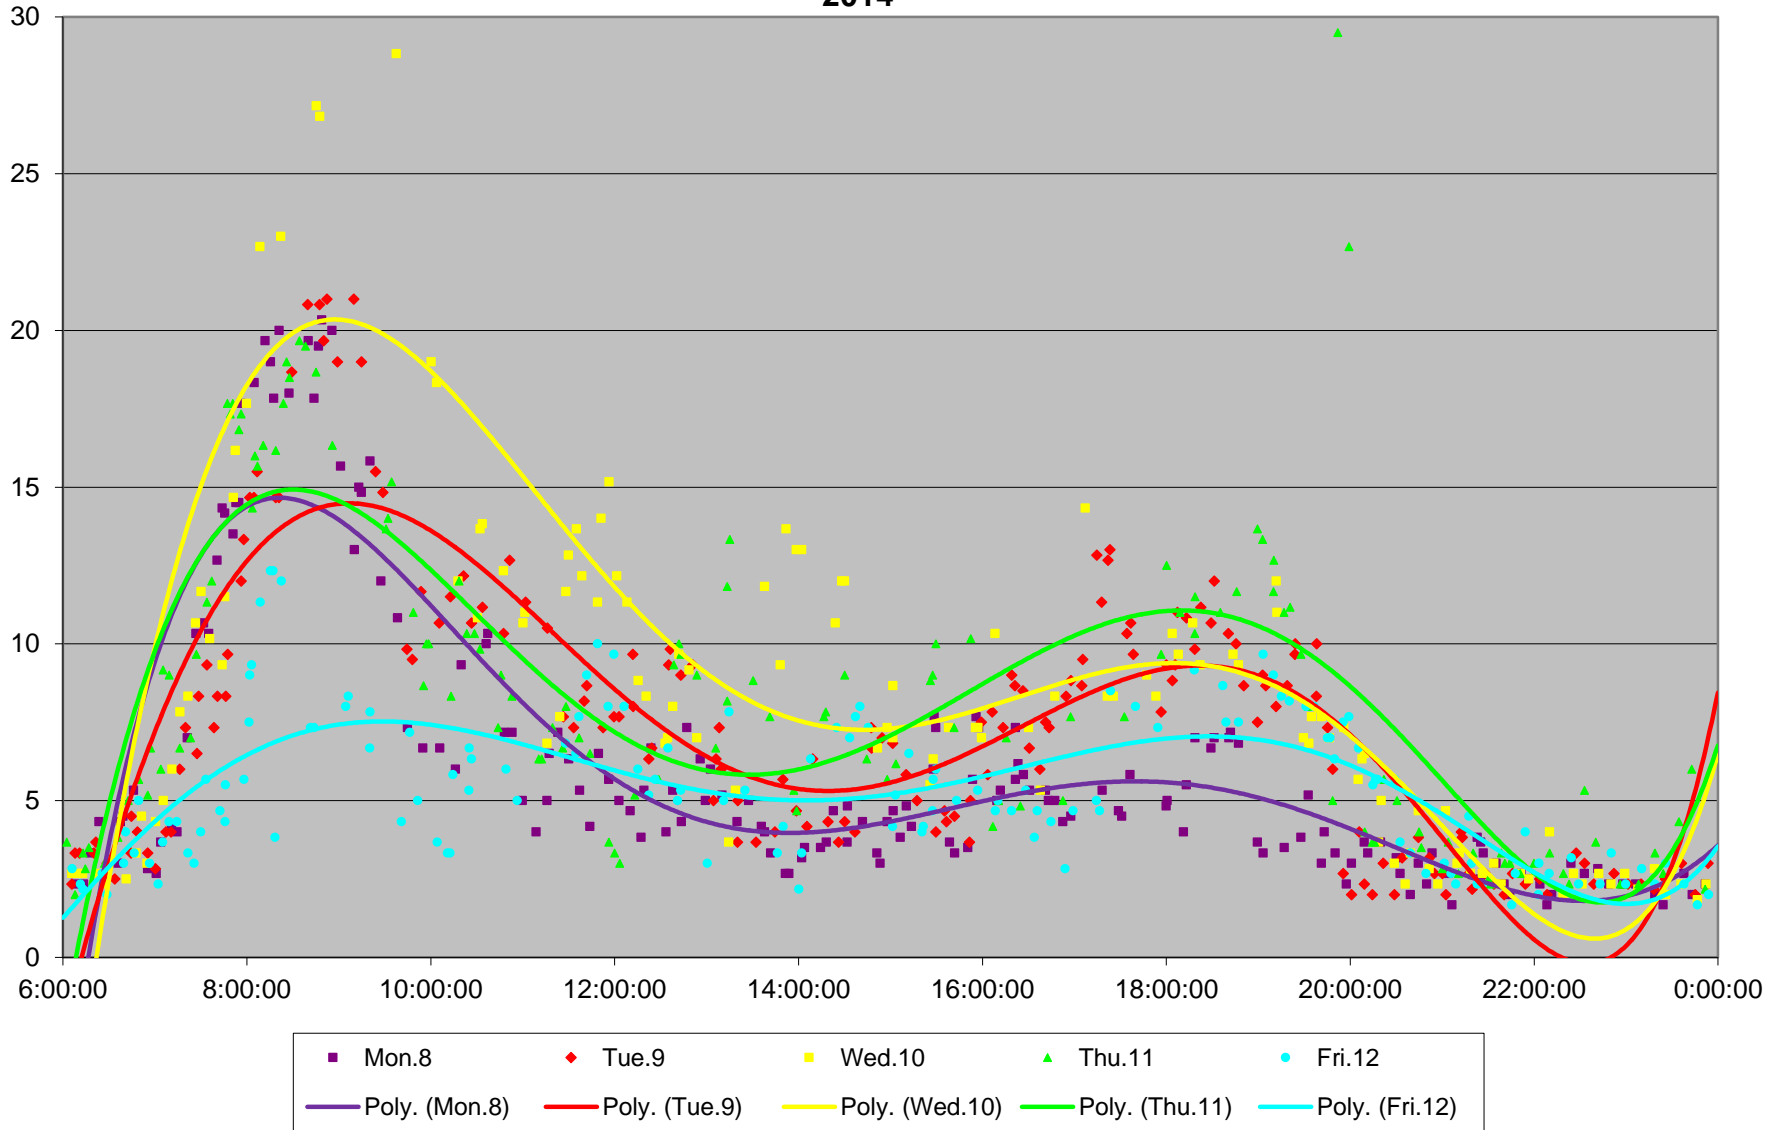

501 Queen Link Times From Roncesvalles Ave. To Lansdowne Ave. Eastbound September 2014

501 Queen Link Times From Roncesvalles Ave. To Lansdowne Ave. Eastbound September 2014

501 Queen Link Times From Roncesvalles Ave. To Lansdowne Ave. Eastbound September 2014

501 Queen Link Times From Roncesvalles Ave. To Lansdowne Ave. Eastbound September 2014

501 Queen Link Times From Roncesvalles Ave. To Lansdowne Ave. Eastbound September 2014 Weekday Statistics

501 Queen Link Times From Roncesvalles Ave. To Lansdowne Ave. Eastbound September 2014 Saturday Statistics

501 Queen Link Times From Roncesvalles Ave. To Lansdowne Ave. Eastbound September 2014 Sunday Statistics