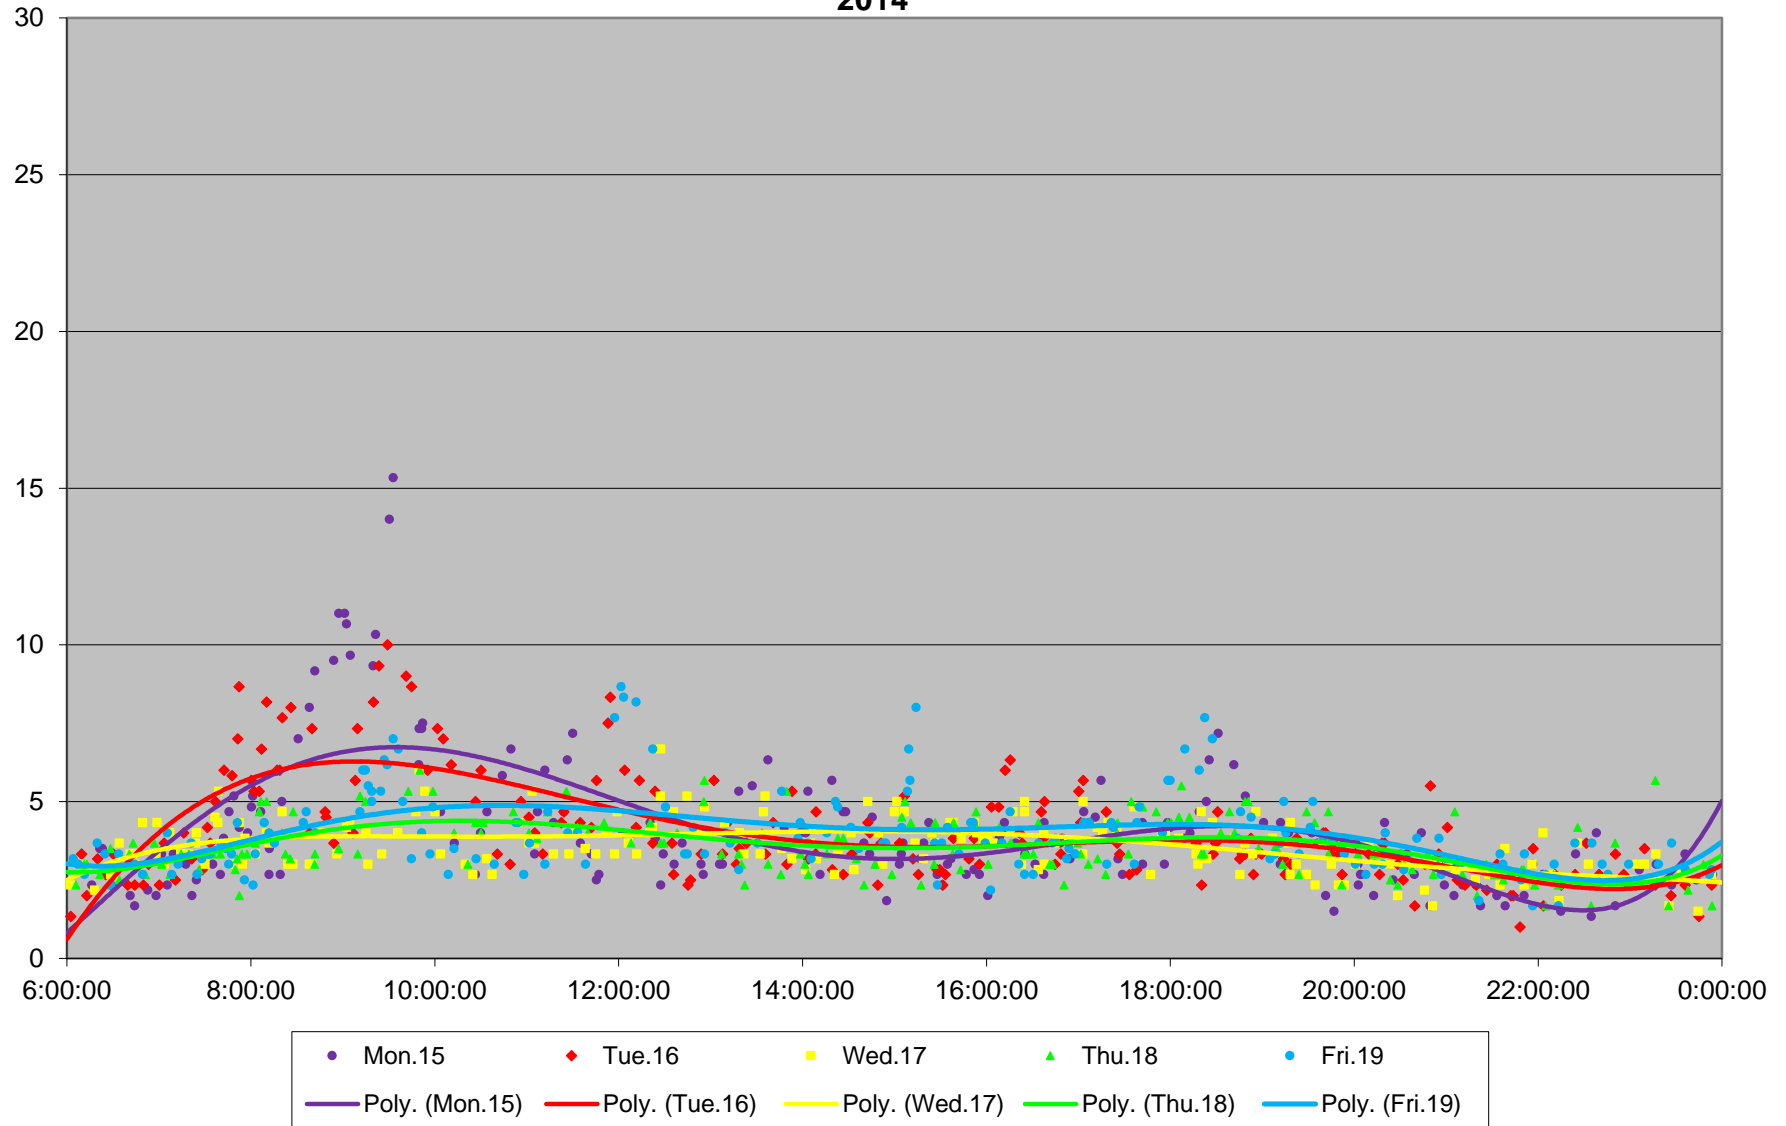

501 Queen Link Times From Roncesvalles Ave. To Lansdowne Ave. Eastbound September 2014

501 Queen Link Times From Roncesvalles Ave. To Lansdowne Ave. Eastbound September 2014

501 Queen Link Times From Roncesvalles Ave. To Lansdowne Ave. Eastbound September 2014

501 Queen Link Times From Roncesvalles Ave. To Lansdowne Ave. Eastbound September 2014

501 Queen Link Times From Roncesvalles Ave. To Lansdowne Ave. Eastbound September 2014 Weekday Statistics

501 Queen Link Times From Roncesvalles Ave. To Lansdowne Ave. Eastbound September 2014 Saturday Statistics

501 Queen Link Times From Roncesvalles Ave. To Lansdowne Ave. Eastbound September 2014 Sunday Statistics