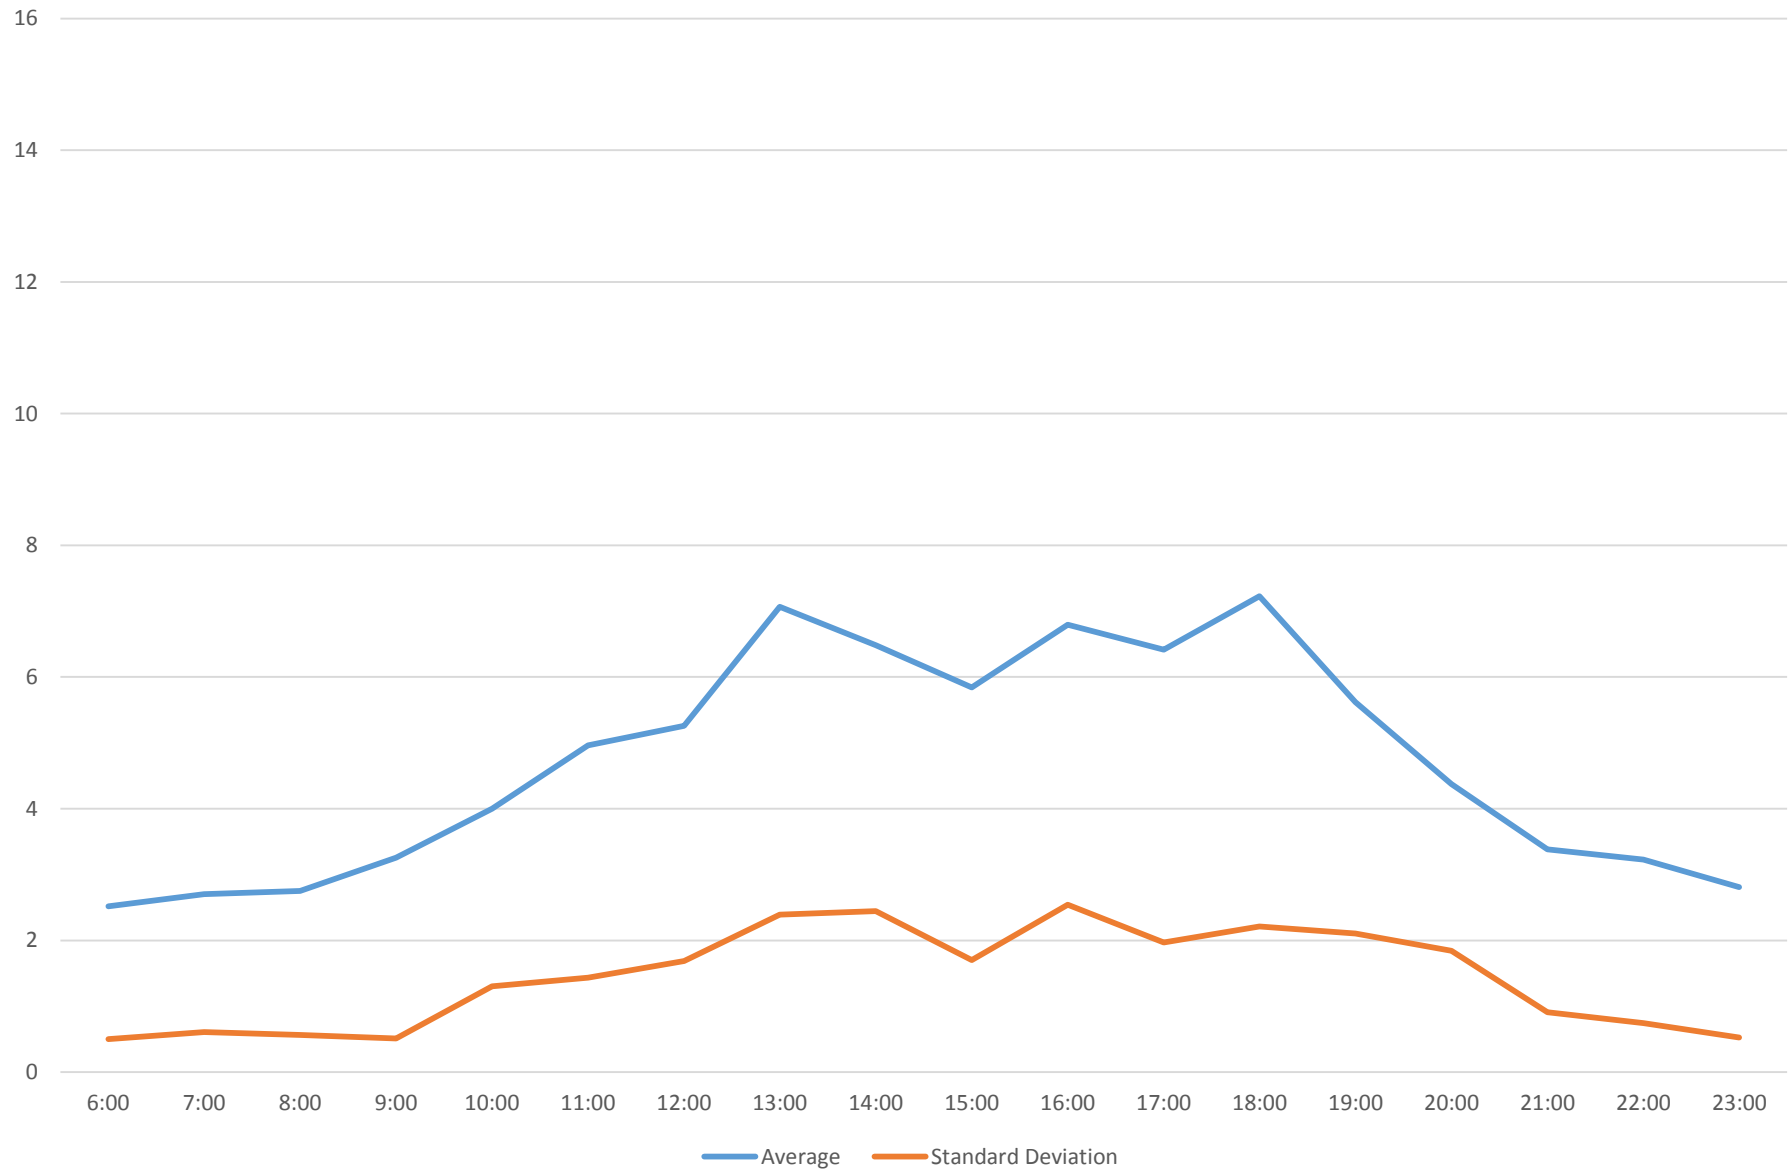

501 Queen Link Times From Roncesvalles Ave. To Lansdowne Ave. Eastbound September 2014

501 Queen Link Times From Roncesvalles Ave. To Lansdowne Ave. Eastbound September 2014

501 Queen Link Times From Roncesvalles Ave. To Lansdowne Ave. Eastbound September 2014

501 Queen Link Times From Roncesvalles Ave. To Lansdowne Ave. Eastbound September 2014

501 Queen Link Times From Roncesvalles Ave. To Lansdowne Ave. Eastbound September 2014 Weekday Statistics

501 Queen Link Times From Roncesvalles Ave. To Lansdowne Ave. Eastbound September 2014 Saturday Statistics

501 Queen Link Times From Roncesvalles Ave. To Lansdowne Ave. Eastbound September 2014 Sunday Statistics