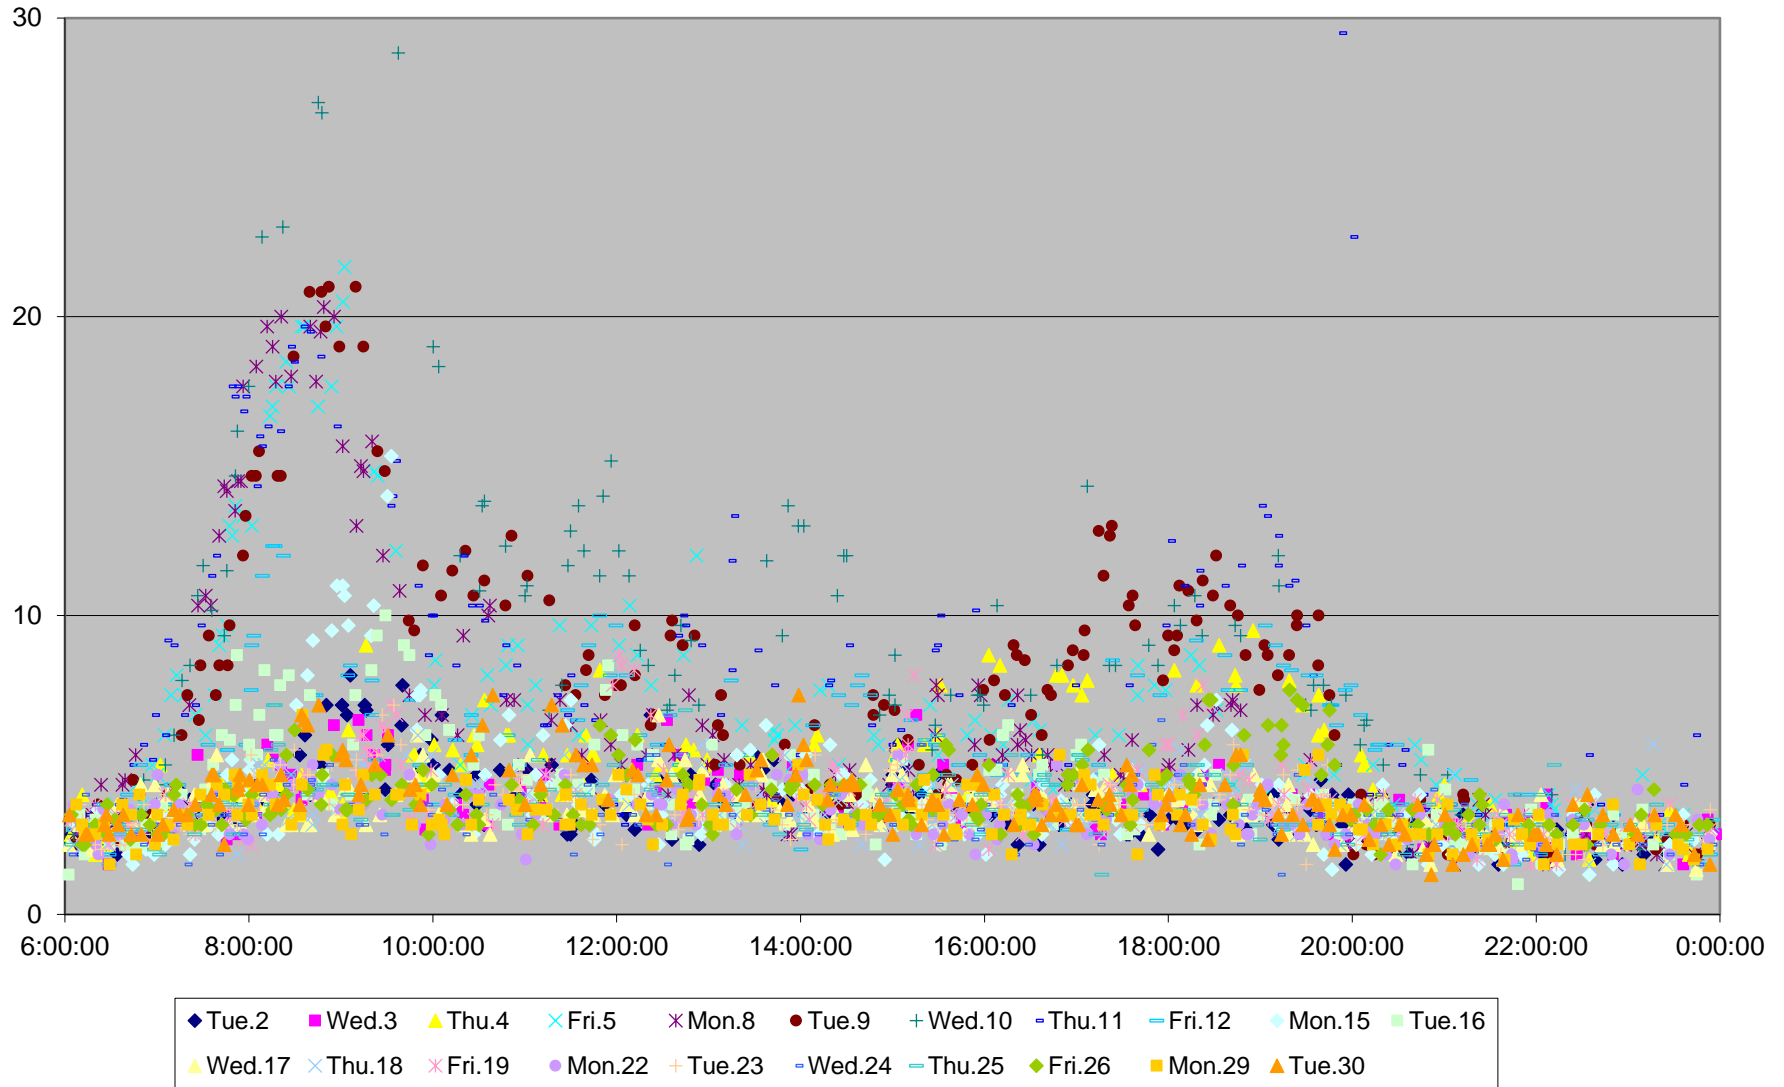

501 Queen Link Times From Roncesvalles Ave. To Lansdowne Ave. Eastbound September 2014

501 Queen Link Times From Roncesvalles Ave. To Lansdowne Ave. Eastbound September 2014

501 Queen Link Times From Roncesvalles Ave. To Lansdowne Ave. Eastbound September 2014

501 Queen Link Times From Roncesvalles Ave. To Lansdowne Ave. Eastbound September 2014

501 Queen Link Times From Roncesvalles Ave. To Lansdowne Ave. Eastbound September 2014 Weekday Statistics

501 Queen Link Times From Roncesvalles Ave. To Lansdowne Ave. Eastbound September 2014 Saturday Statistics

501 Queen Link Times From Roncesvalles Ave. To Lansdowne Ave. Eastbound September 2014 Sunday Statistics