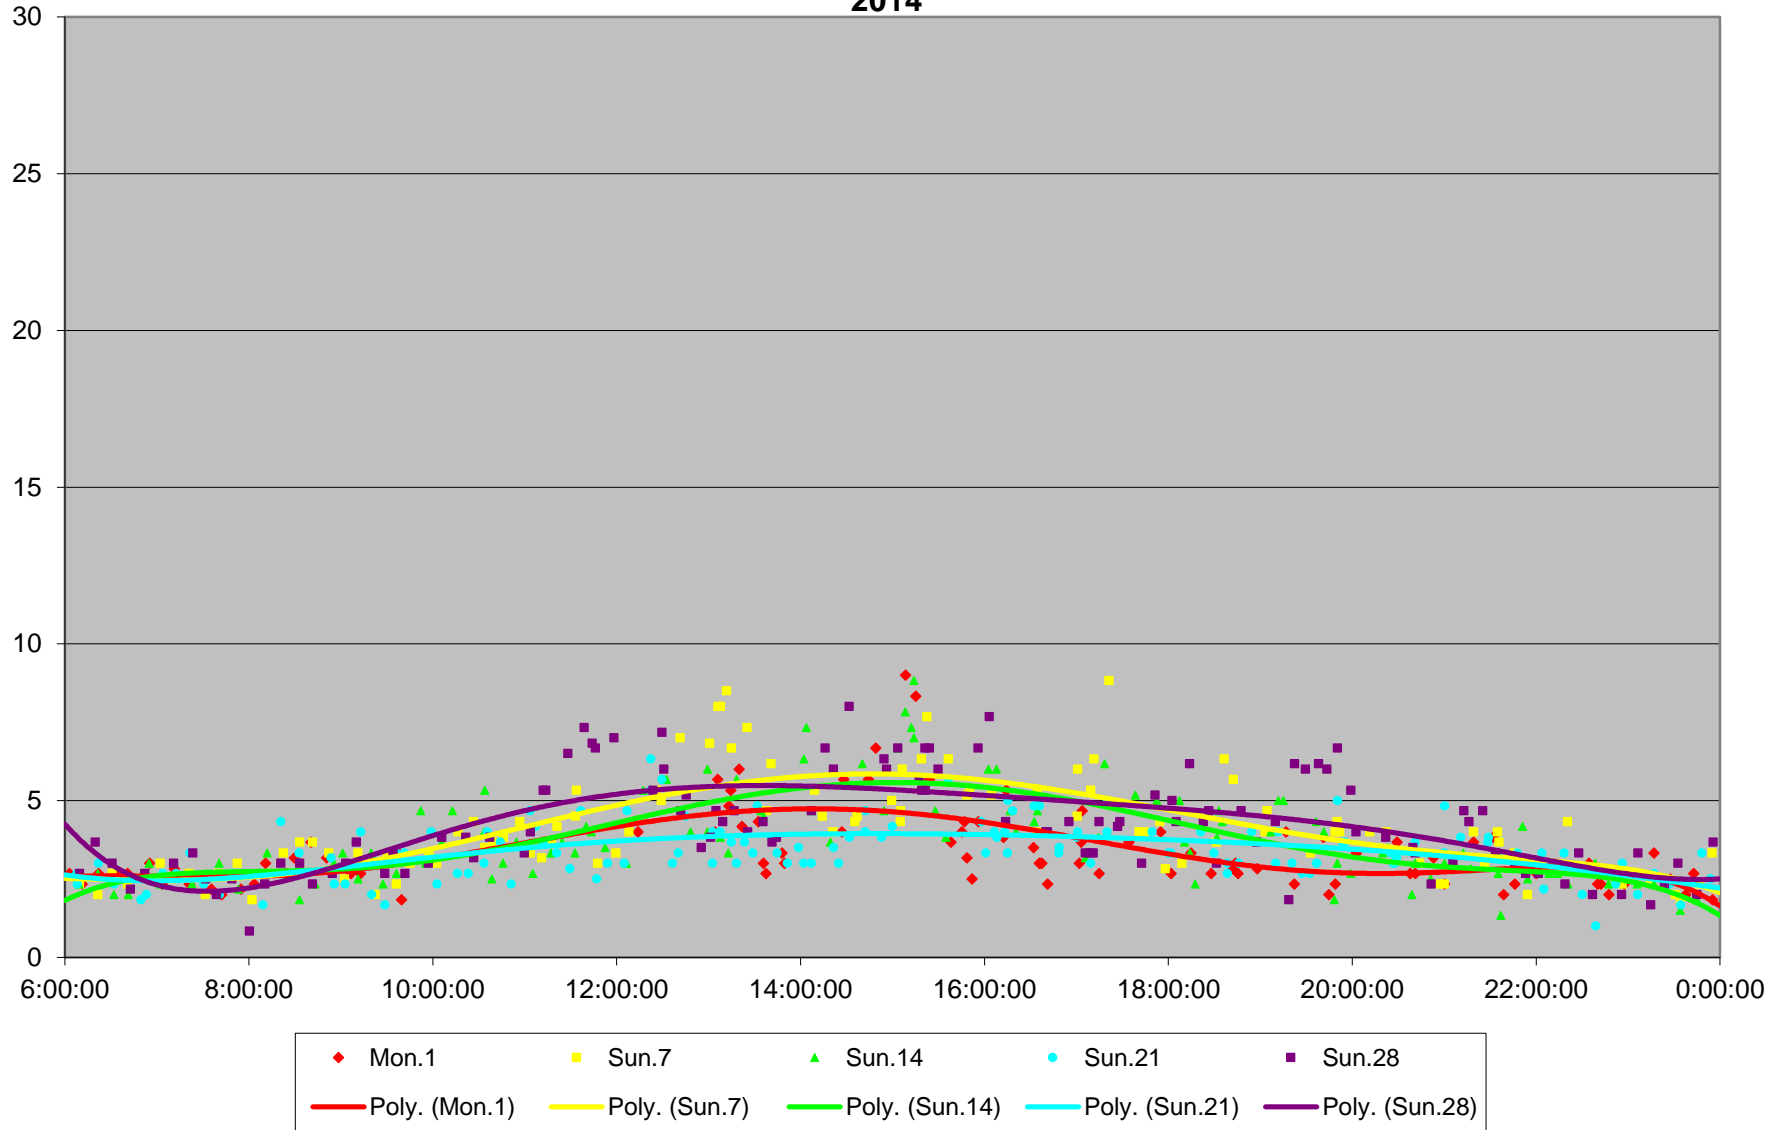

501 Queen Link Times From Roncesvalles Ave. To Lansdowne Ave. Eastbound September 2014

501 Queen Link Times From Roncesvalles Ave. To Lansdowne Ave. Eastbound September 2014

501 Queen Link Times From Roncesvalles Ave. To Lansdowne Ave. Eastbound September 2014

501 Queen Link Times From Roncesvalles Ave. To Lansdowne Ave. Eastbound September 2014

501 Queen Link Times From Roncesvalles Ave. To Lansdowne Ave. Eastbound September 2014 Weekday Statistics

501 Queen Link Times From Roncesvalles Ave. To Lansdowne Ave. Eastbound September 2014 Saturday Statistics

501 Queen Link Times From Roncesvalles Ave. To Lansdowne Ave. Eastbound September 2014 Sunday Statistics