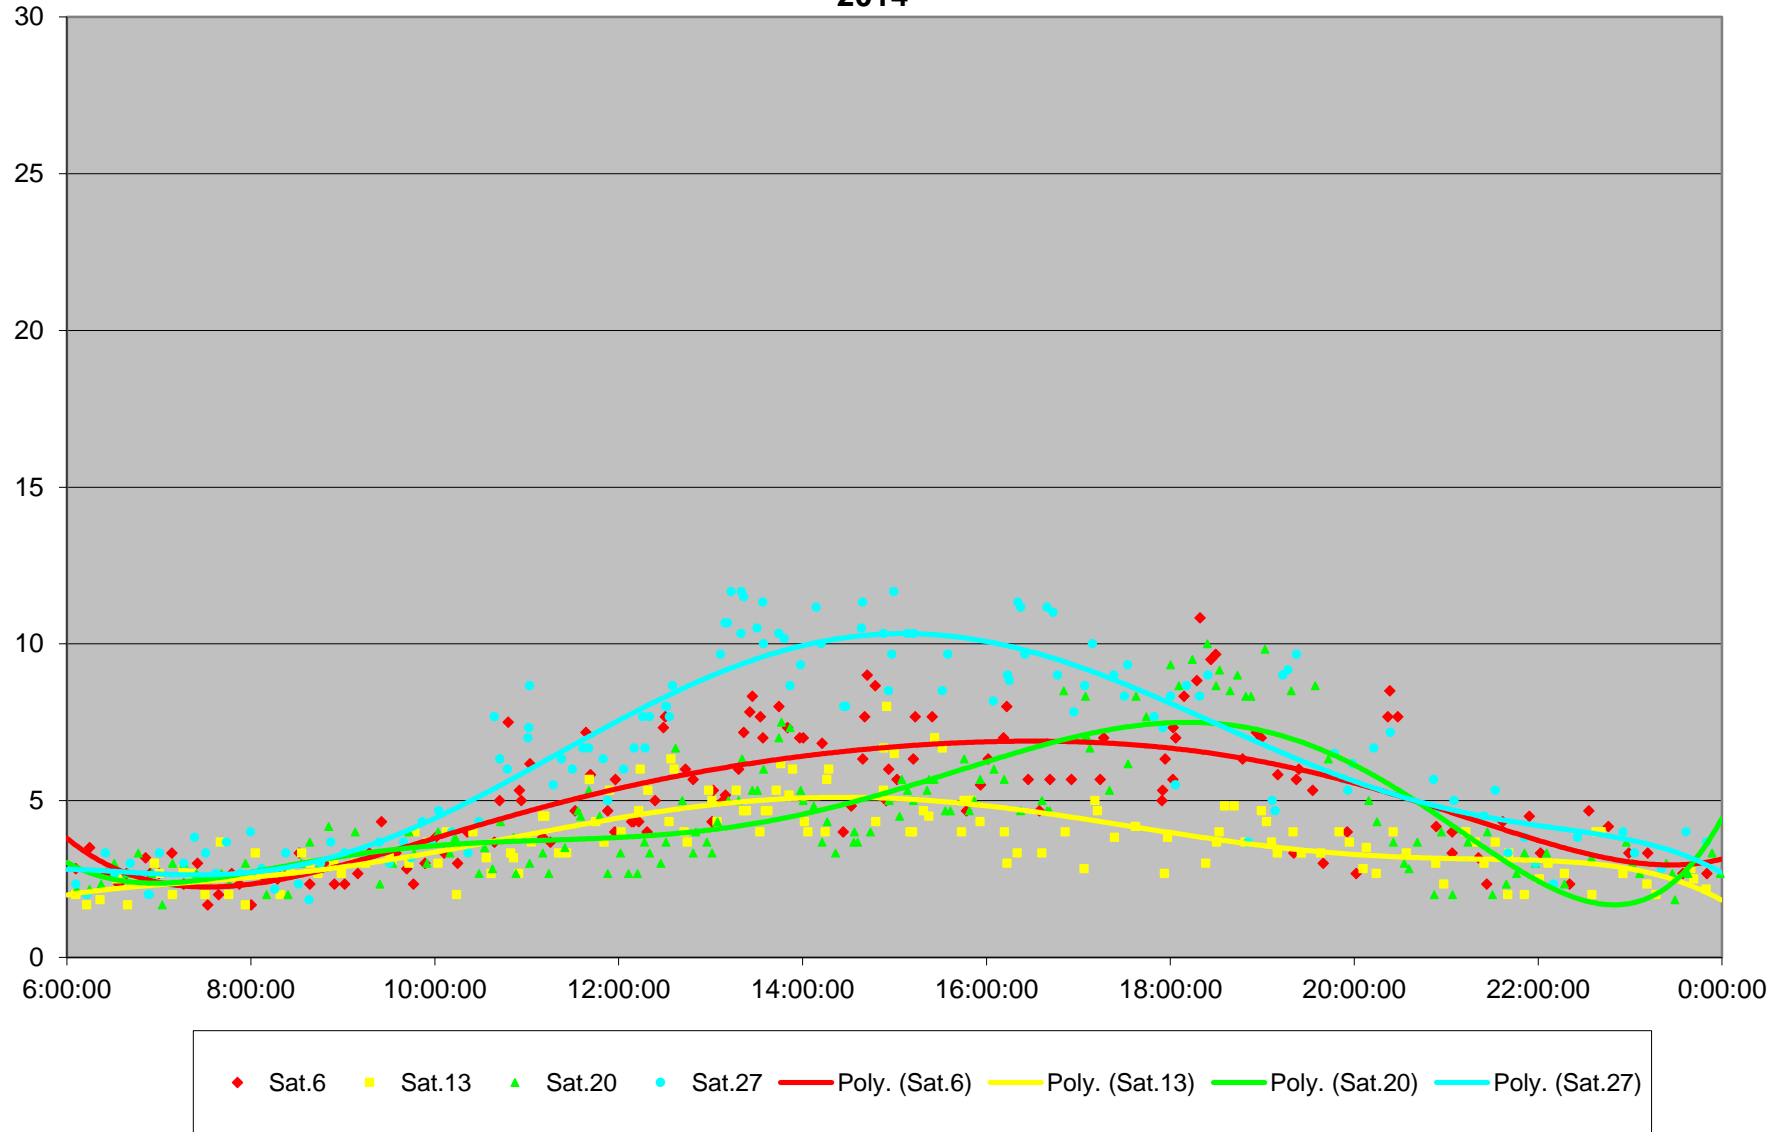

501 Queen Link Times From Roncesvalles Ave. To Lansdowne Ave. Eastbound September 2014

501 Queen Link Times From Roncesvalles Ave. To Lansdowne Ave. Eastbound September 2014

501 Queen Link Times From Roncesvalles Ave. To Lansdowne Ave. Eastbound September 2014

501 Queen Link Times From Roncesvalles Ave. To Lansdowne Ave. Eastbound September 2014

501 Queen Link Times From Roncesvalles Ave. To Lansdowne Ave. Eastbound September 2014 Weekday Statistics

501 Queen Link Times From Roncesvalles Ave. To Lansdowne Ave. Eastbound September 2014 Saturday Statistics

501 Queen Link Times From Roncesvalles Ave. To Lansdowne Ave. Eastbound September 2014 Sunday Statistics