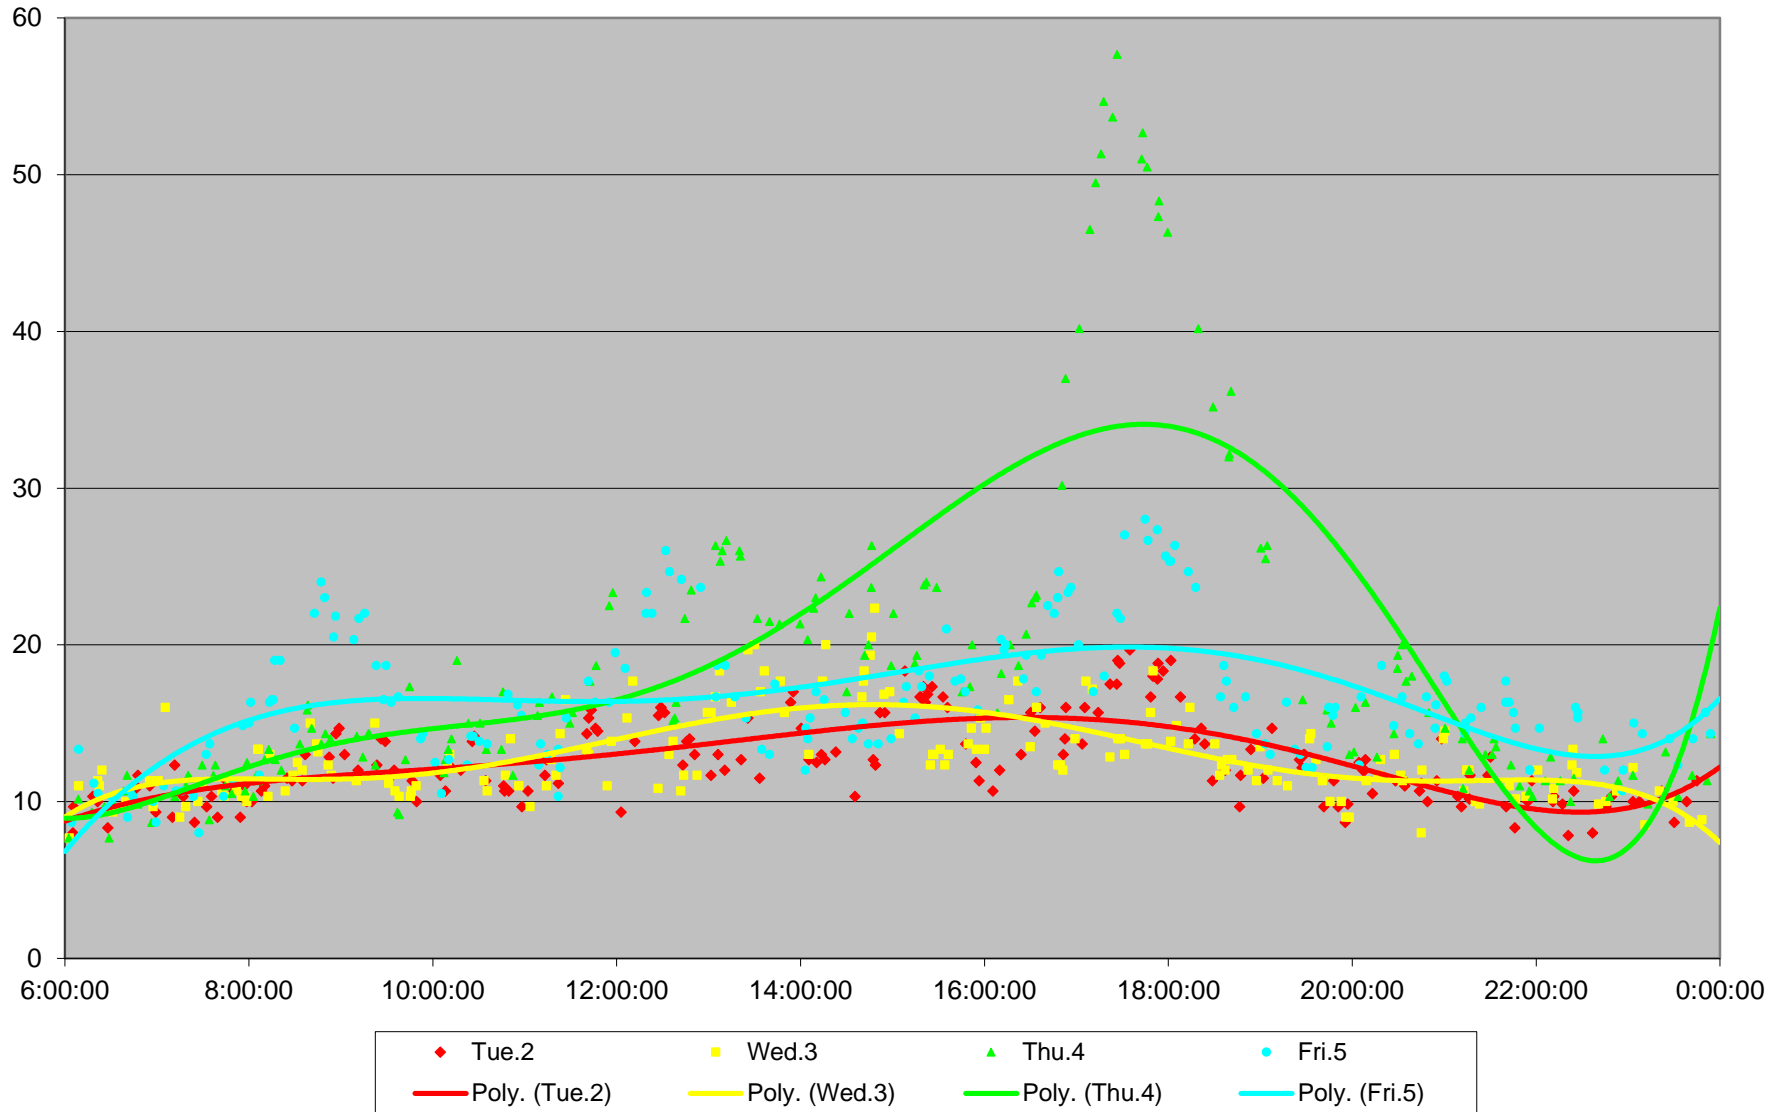

501 Queen Link Times From Bathurst St. To Yonge St. Eastbound September 2014

501 Queen Link Times From Bathurst St. To Yonge St. Eastbound September 2014

501 Queen Link Times From Bathurst St. To Yonge St. Eastbound September 2014

501 Queen Link Times From Bathurst St. To Yonge St. Eastbound September 2014

501 Queen Link Times From Bathurst St. To Yonge St. Eastbound September 2014 Weekday Statistics

501 Queen Link Times From Bathurst St. To Yonge St. Eastbound September 2014 Saturday
Statistics