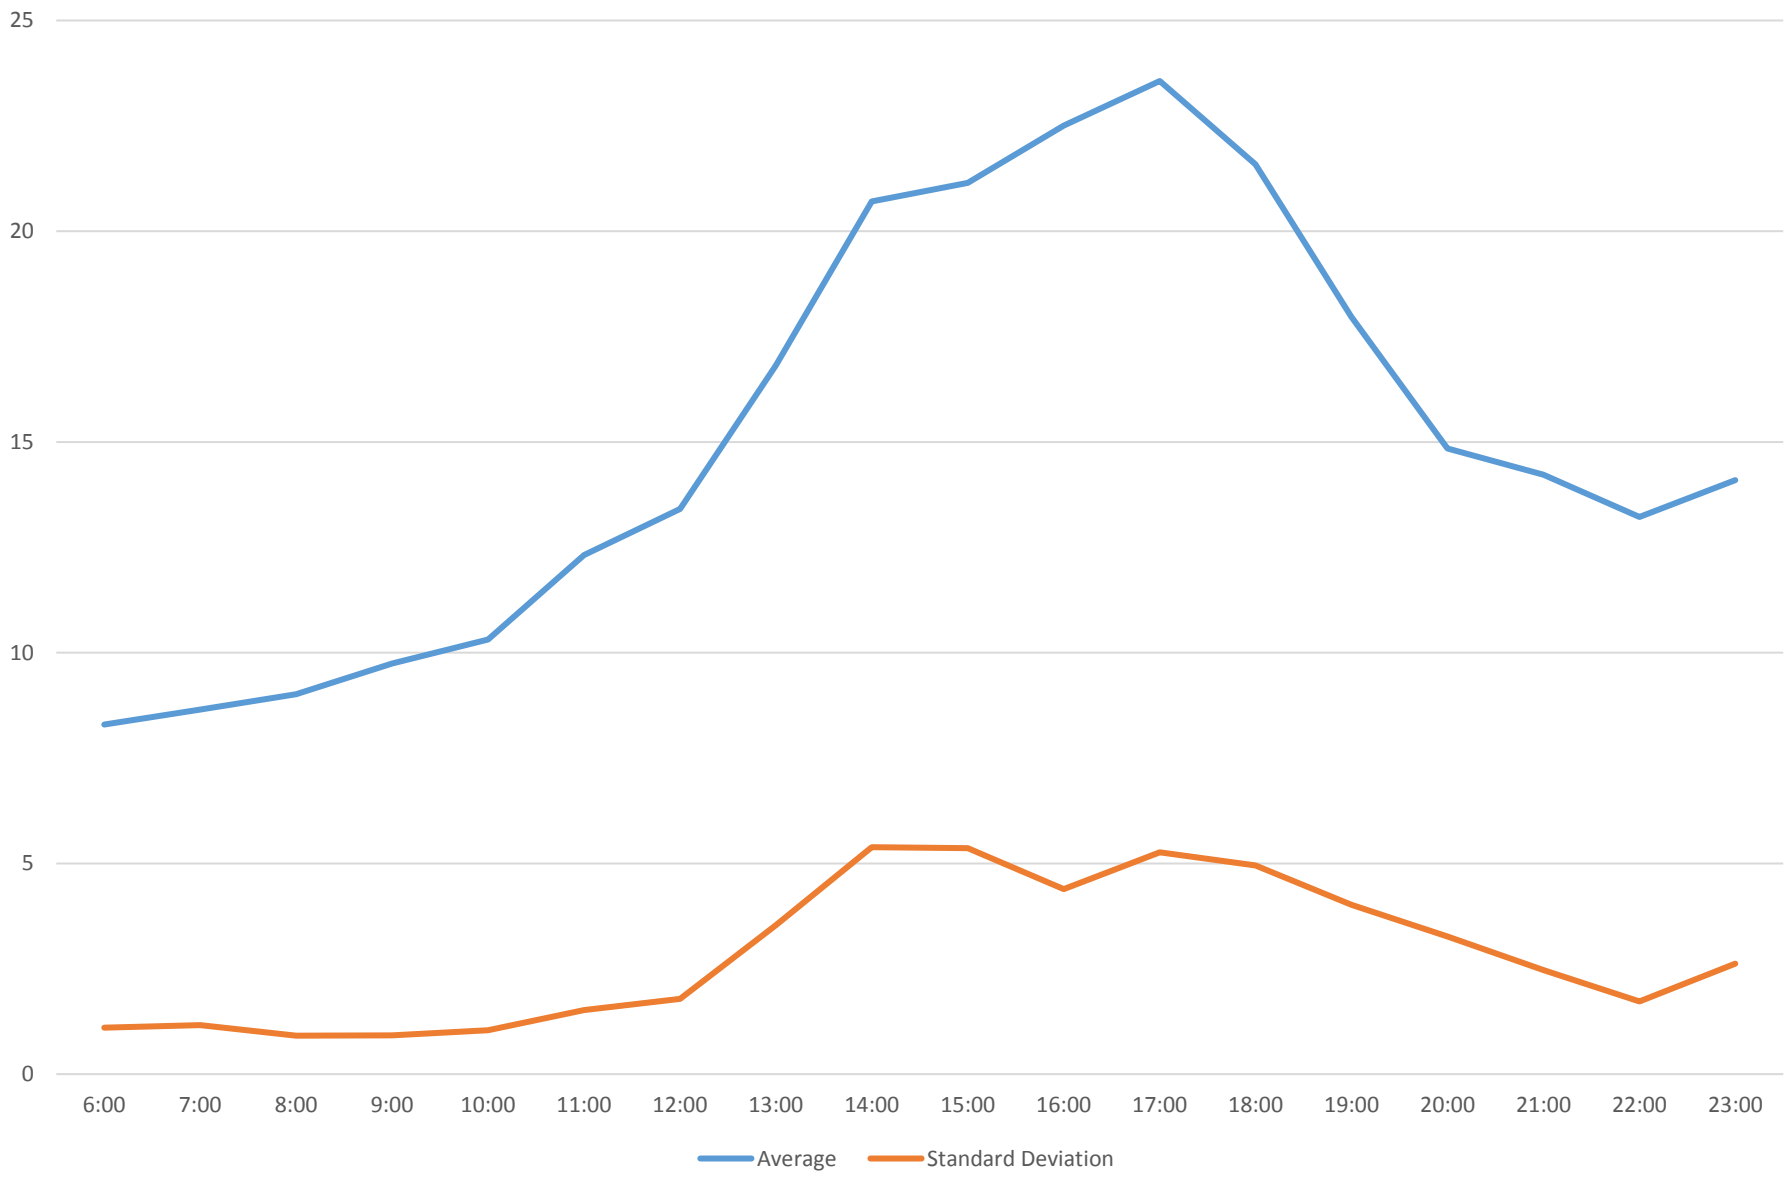

501 Queen Link Times From Bathurst St. To Yonge St. Eastbound September 2014

501 Queen Link Times From Bathurst St. To Yonge St. Eastbound September 2014

501 Queen Link Times From Bathurst St. To Yonge St. Eastbound September 2014

501 Queen Link Times From Bathurst St. To Yonge St. Eastbound September 2014

501 Queen Link Times From Bathurst St. To Yonge St. Eastbound September 2014 Weekday Statistics

501 Queen Link Times From Bathurst St. To Yonge St. Eastbound September 2014 Saturday
Statistics

501 Queen Link Times From Bathurst St. To Yonge St. Eastbound September 2014 Sunday Statistics