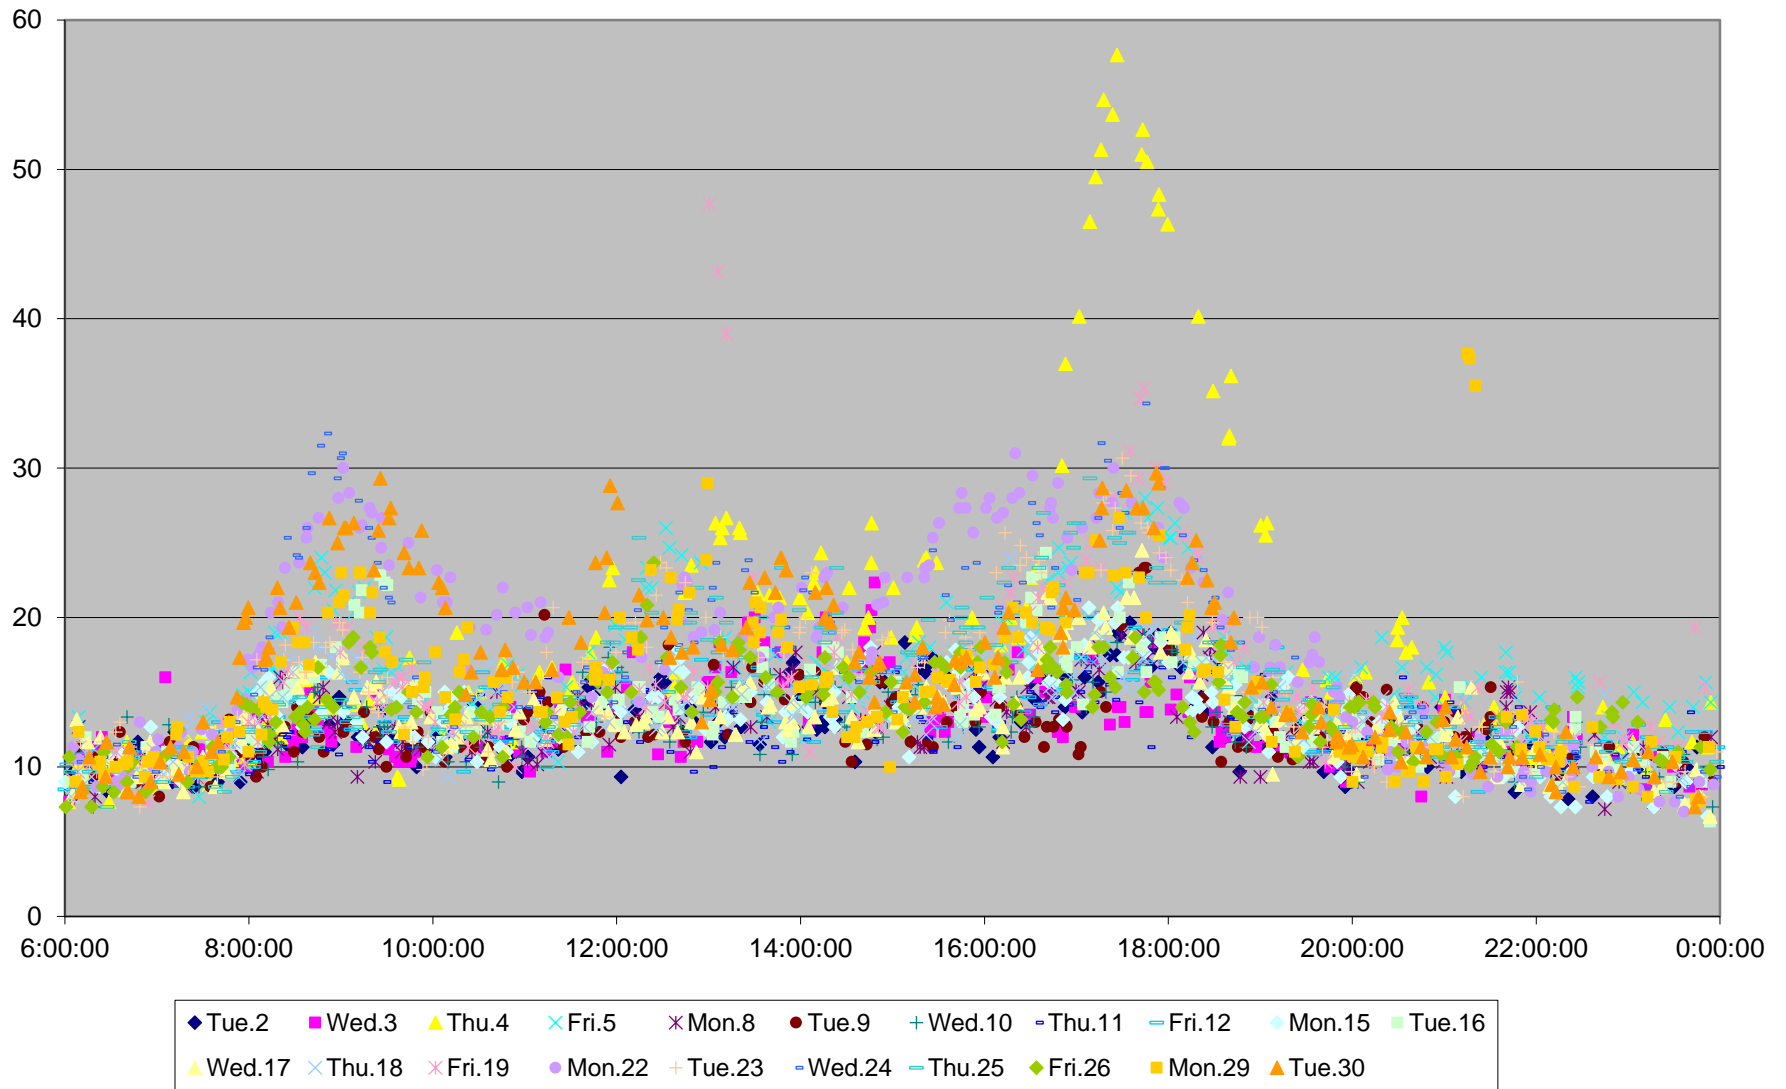

501 Queen Link Times From Bathurst St. To Yonge St. Eastbound September 2014

501 Queen Link Times From Bathurst St. To Yonge St. Eastbound September 2014

501 Queen Link Times From Bathurst St. To Yonge St. Eastbound September 2014

501 Queen Link Times From Bathurst St. To Yonge St. Eastbound September 2014

501 Queen Link Times From Bathurst St. To Yonge St. Eastbound September 2014 Weekday Statistics

501 Queen Link Times From Bathurst St. To Yonge St. Eastbound September 2014 Saturday
Statistics