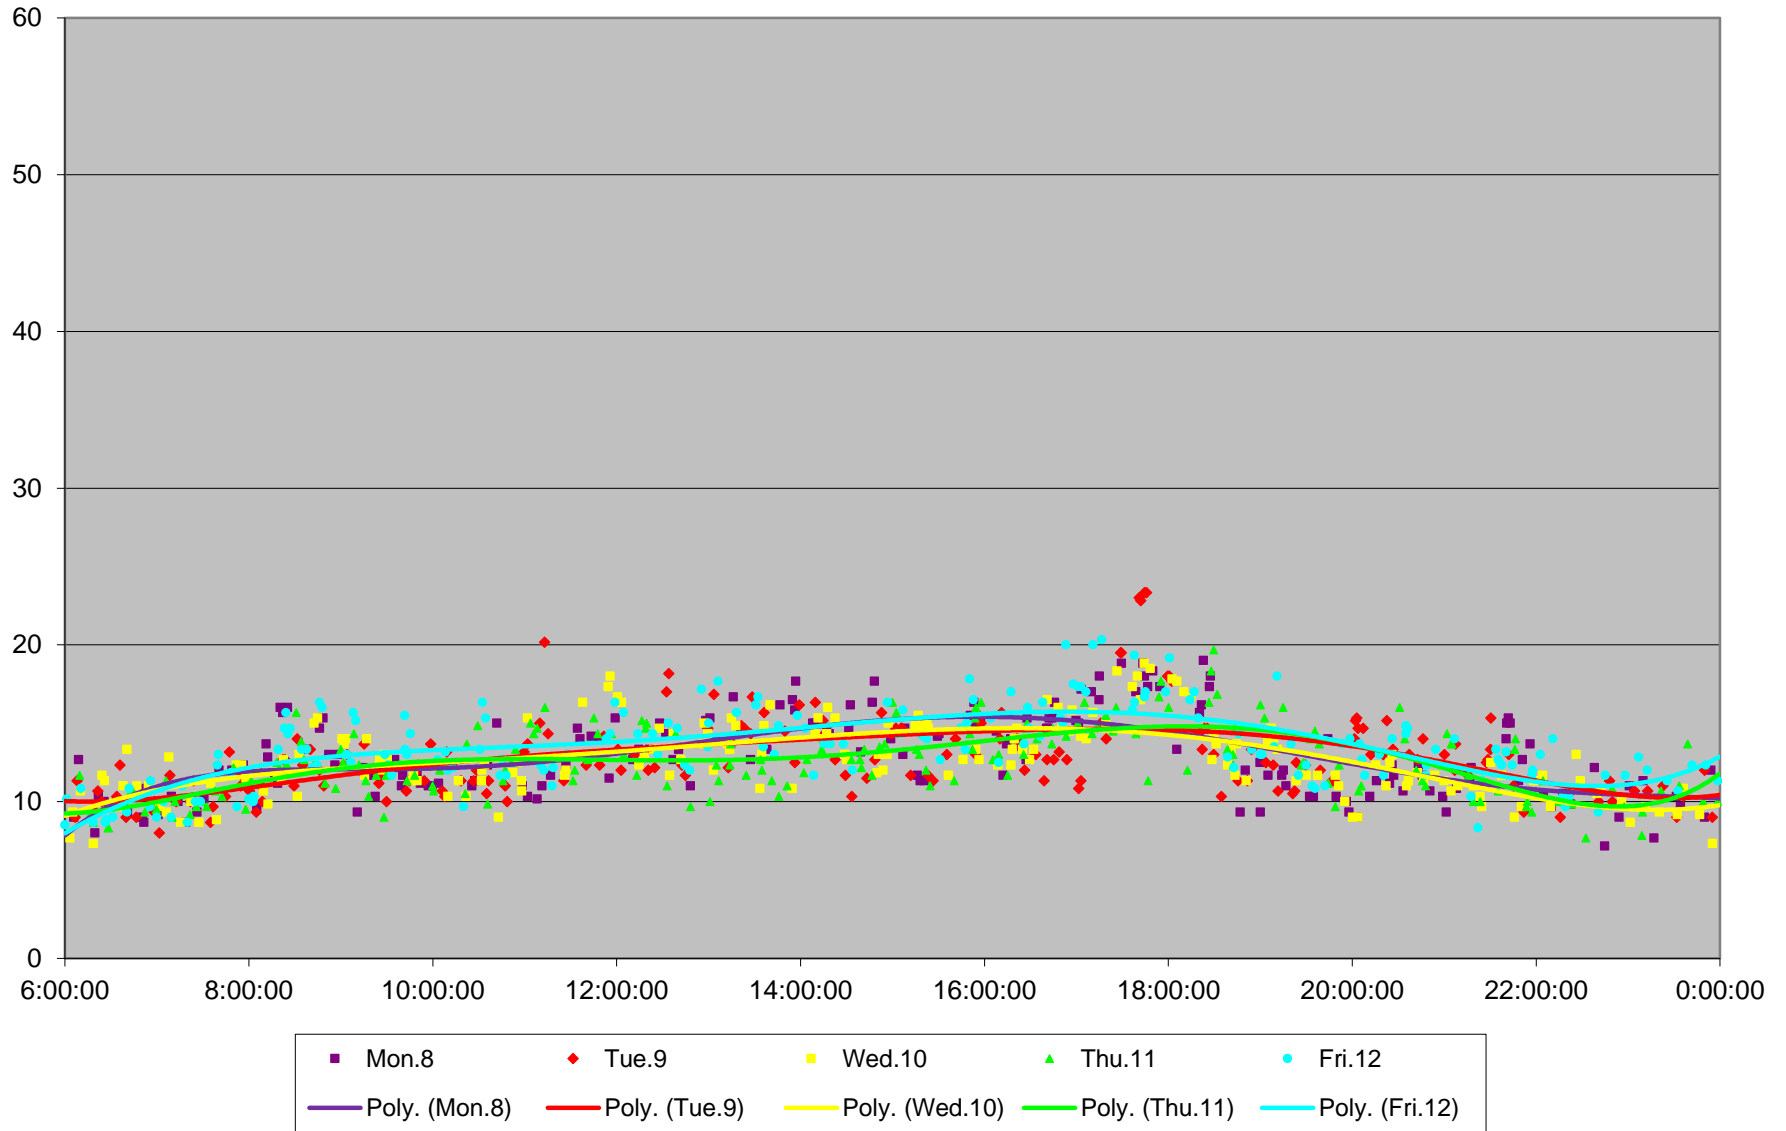

501 Queen Link Times From Bathurst St. To Yonge St. Eastbound September 2014

501 Queen Link Times From Bathurst St. To Yonge St. Eastbound September 2014

501 Queen Link Times From Bathurst St. To Yonge St. Eastbound September 2014

501 Queen Link Times From Bathurst St. To Yonge St. Eastbound September 2014

501 Queen Link Times From Bathurst St. To Yonge St. Eastbound September 2014 Weekday Statistics

501 Queen Link Times From Bathurst St. To Yonge St. Eastbound September 2014 Saturday
Statistics

501 Queen Link Times From Bathurst St. To Yonge St. Eastbound September 2014 Sunday Statistics