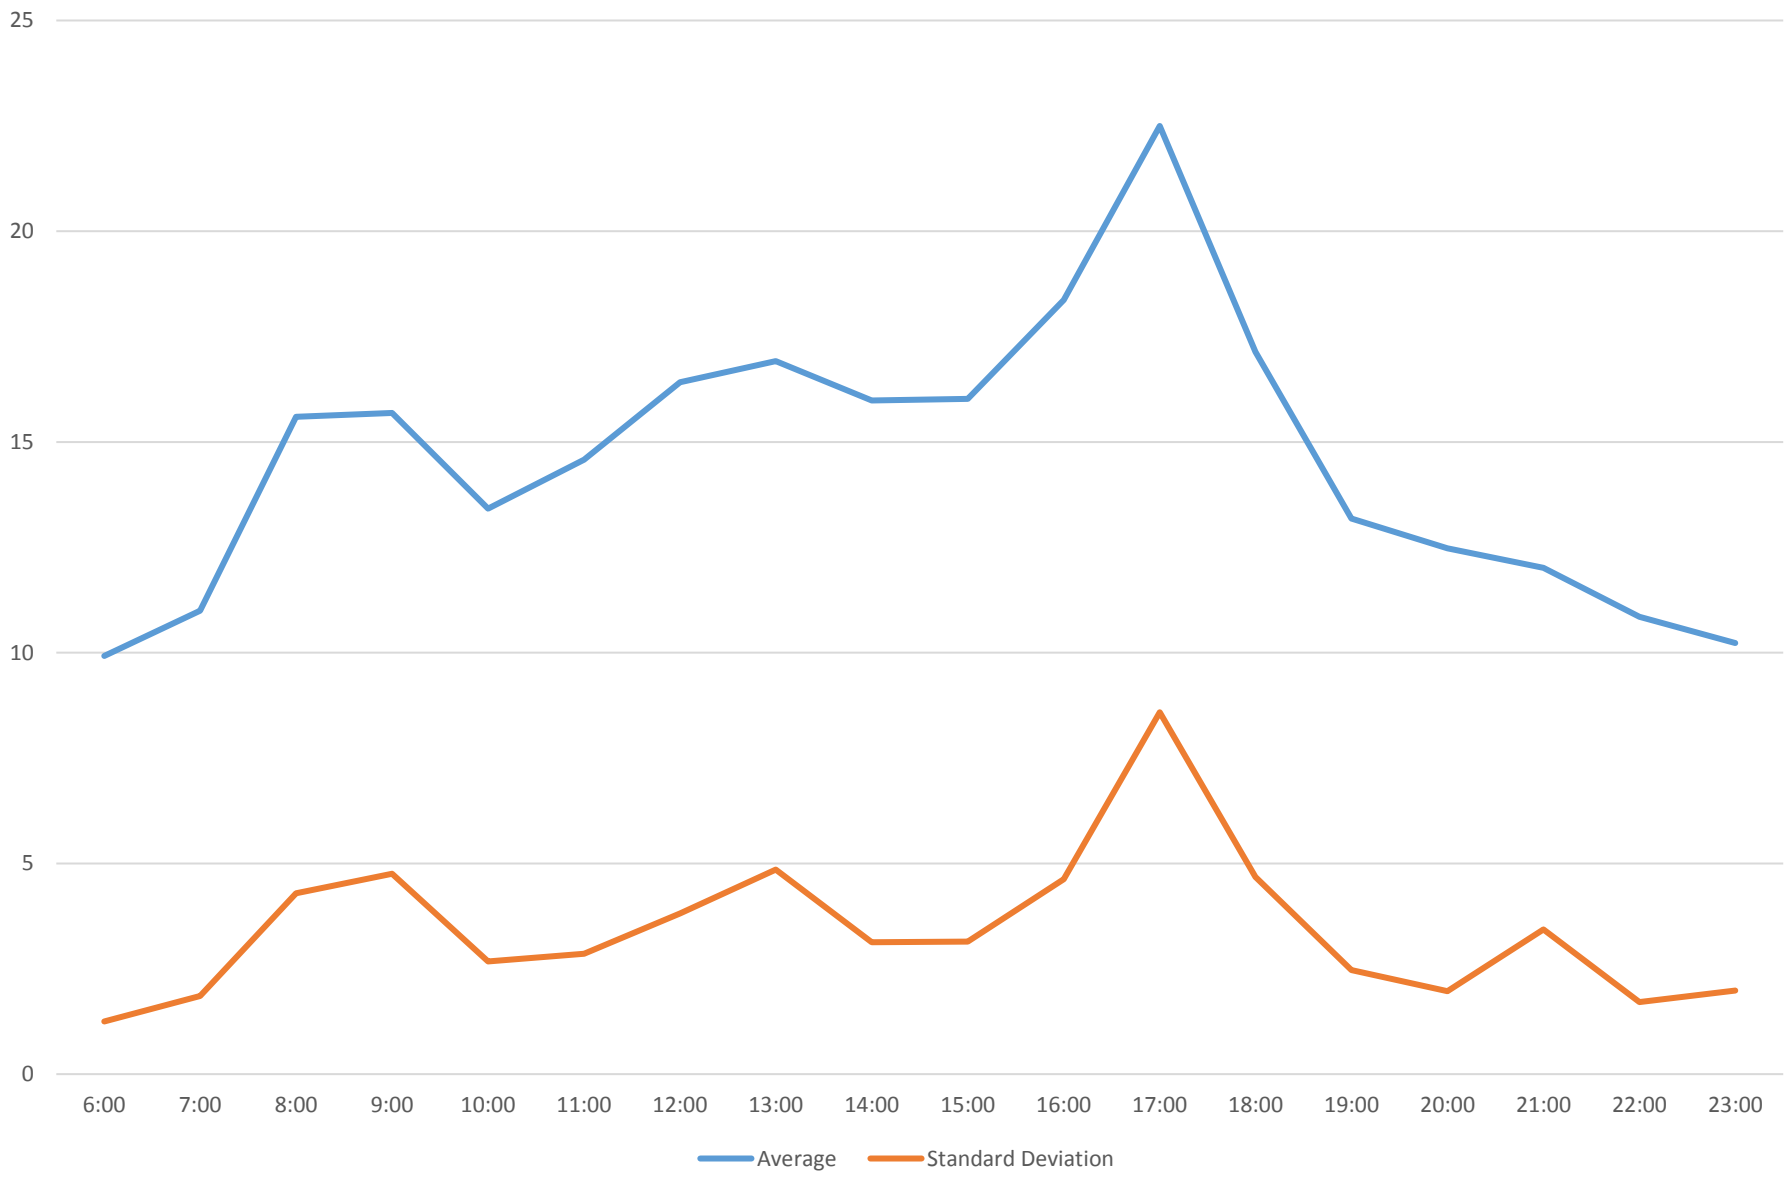

501 Queen Link Times From Bathurst St. To Yonge St. Eastbound September 2014

501 Queen Link Times From Bathurst St. To Yonge St. Eastbound September 2014

501 Queen Link Times From Bathurst St. To Yonge St. Eastbound September 2014

501 Queen Link Times From Bathurst St. To Yonge St. Eastbound September 2014

501 Queen Link Times From Bathurst St. To Yonge St. Eastbound September 2014 Weekday Statistics

501 Queen Link Times From Bathurst St. To Yonge St. Eastbound September 2014 Saturday
Statistics

501 Queen Link Times From Bathurst St. To Yonge St. Eastbound September 2014 Sunday Statistics