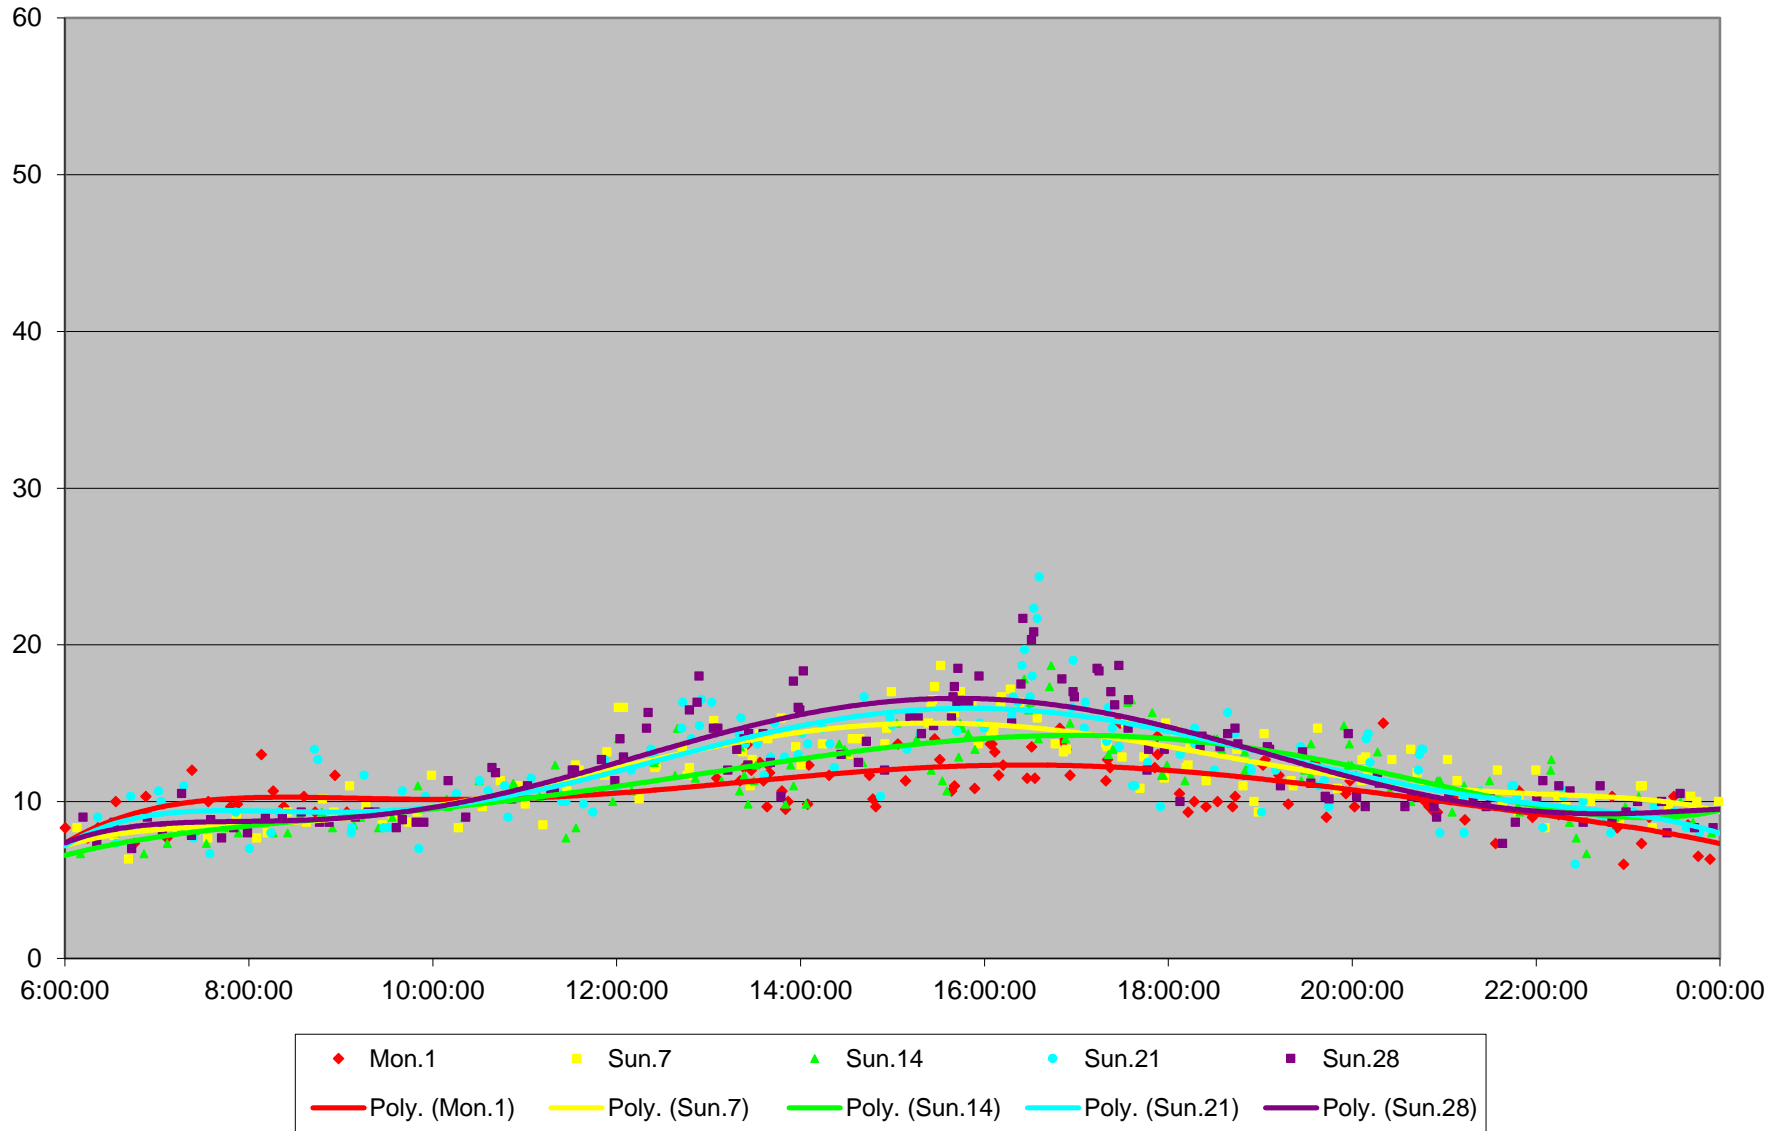

501 Queen Link Times From Bathurst St. To Yonge St. Eastbound September 2014

501 Queen Link Times From Bathurst St. To Yonge St. Eastbound September 2014

501 Queen Link Times From Bathurst St. To Yonge St. Eastbound September 2014

501 Queen Link Times From Bathurst St. To Yonge St. Eastbound September 2014

501 Queen Link Times From Bathurst St. To Yonge St. Eastbound September 2014 Weekday Statistics

501 Queen Link Times From Bathurst St. To Yonge St. Eastbound September 2014 Saturday
Statistics