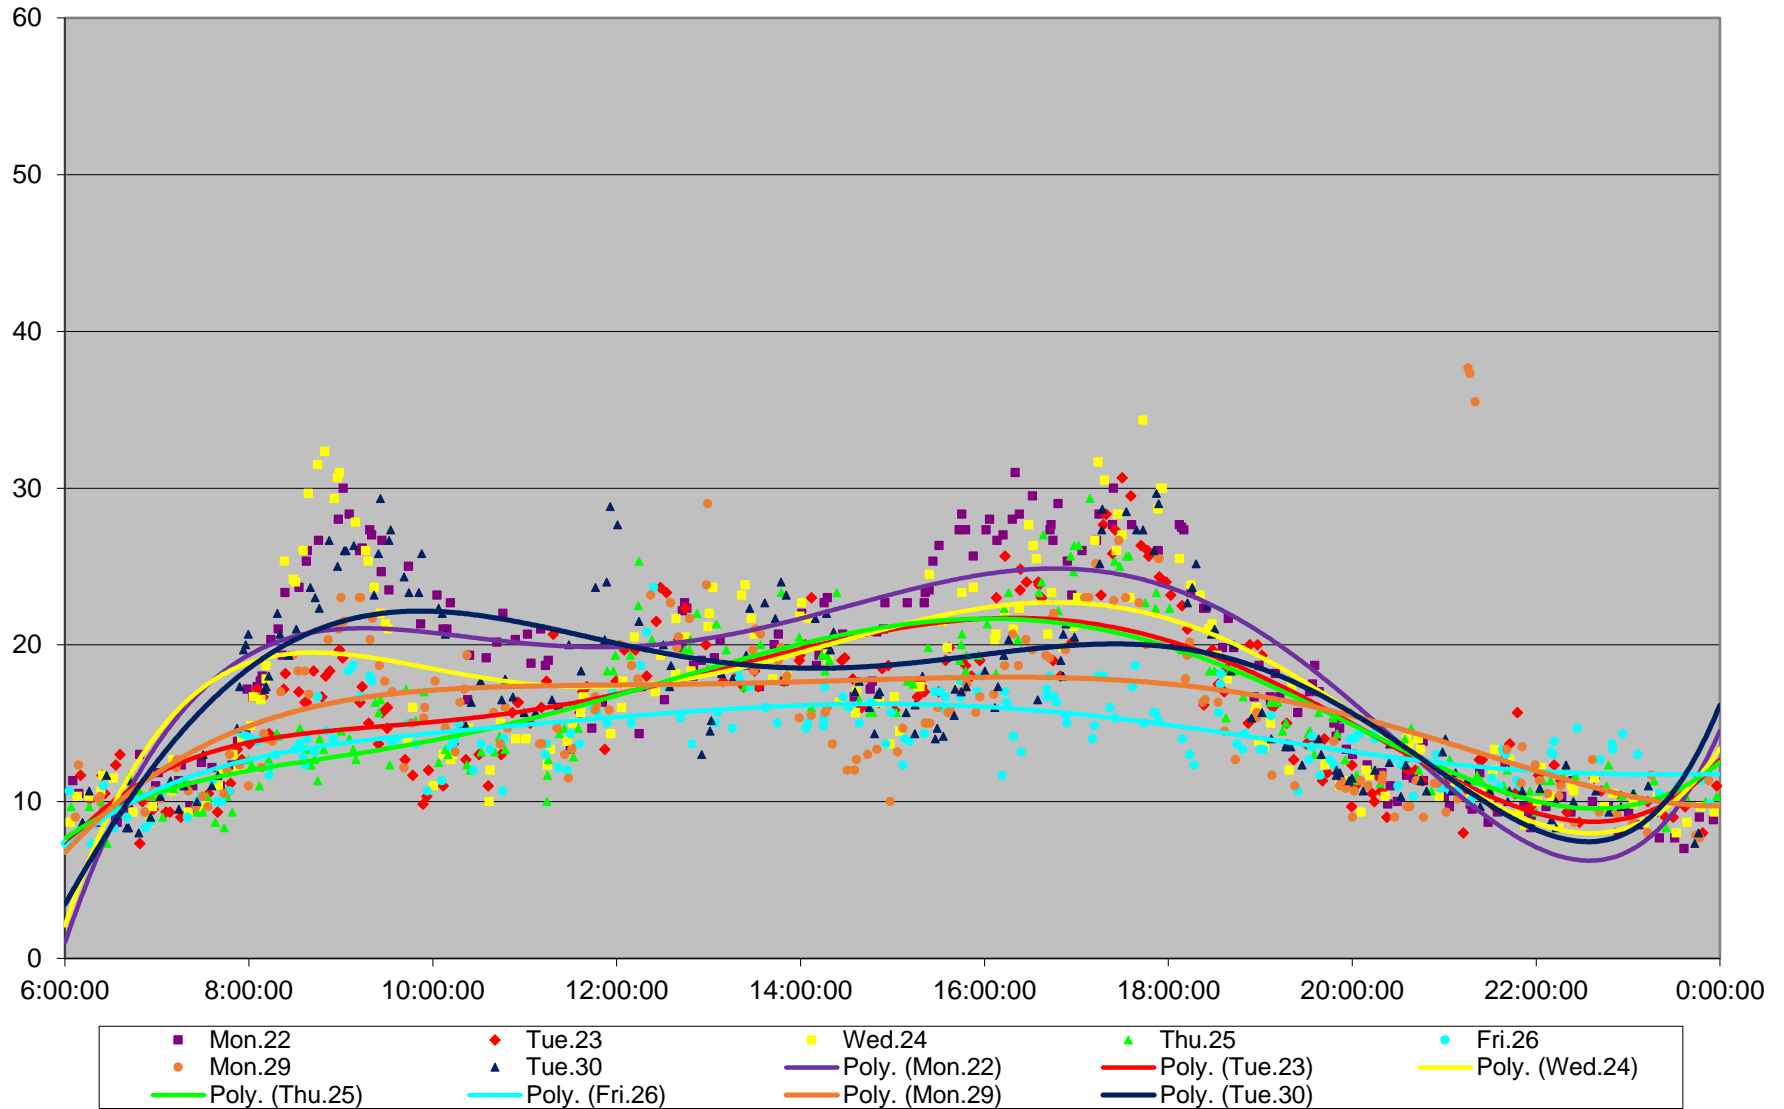

501 Queen Link Times From Bathurst St. To Yonge St. Eastbound September 2014

501 Queen Link Times From Bathurst St. To Yonge St. Eastbound September 2014

501 Queen Link Times From Bathurst St. To Yonge St. Eastbound September 2014

501 Queen Link Times From Bathurst St. To Yonge St. Eastbound September 2014

501 Queen Link Times From Bathurst St. To Yonge St. Eastbound September 2014 Weekday Statistics

501 Queen Link Times From Bathurst St. To Yonge St. Eastbound September 2014 Saturday
Statistics

501 Queen Link Times From Bathurst St. To Yonge St. Eastbound September 2014 Sunday Statistics