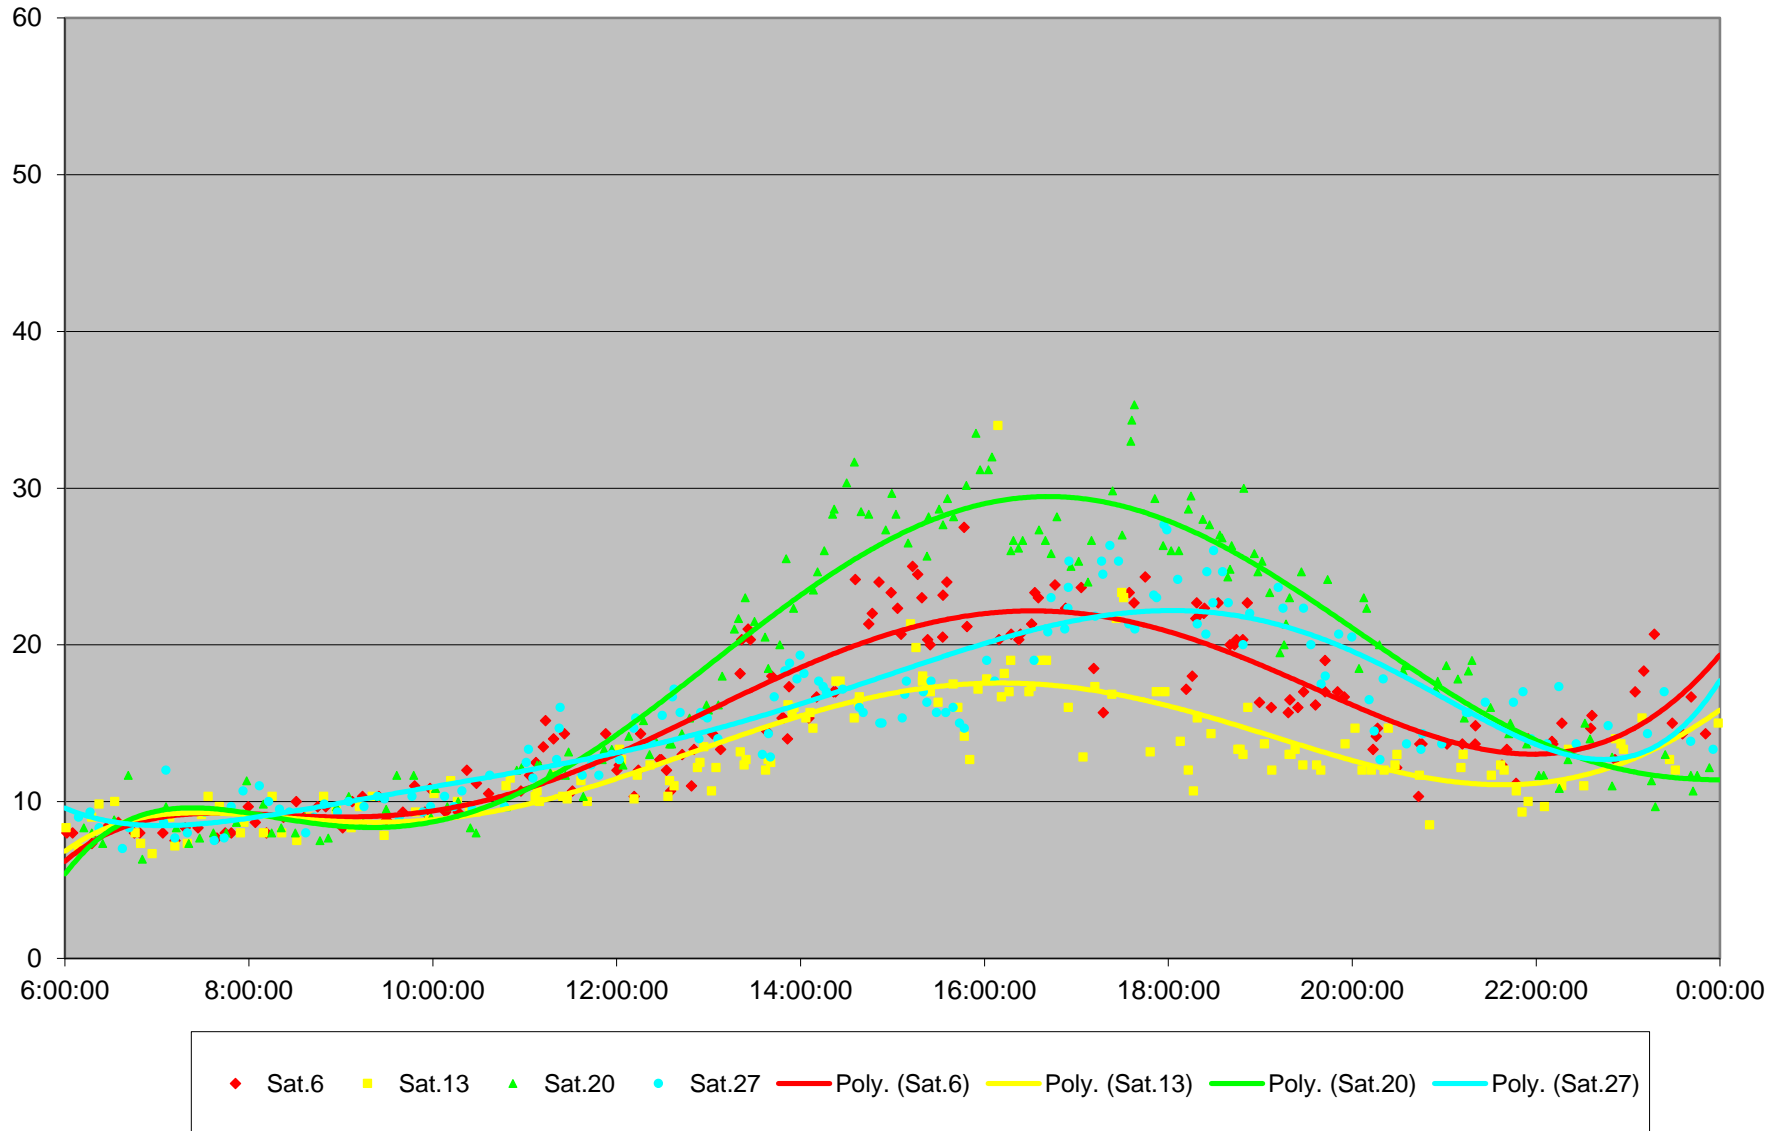

501 Queen Link Times From Bathurst St. To Yonge St. Eastbound September 2014

501 Queen Link Times From Bathurst St. To Yonge St. Eastbound September 2014

501 Queen Link Times From Bathurst St. To Yonge St. Eastbound September 2014

501 Queen Link Times From Bathurst St. To Yonge St. Eastbound September 2014

501 Queen Link Times From Bathurst St. To Yonge St. Eastbound September 2014 Weekday Statistics

501 Queen Link Times From Bathurst St. To Yonge St. Eastbound September 2014 Saturday
Statistics

501 Queen Link Times From Bathurst St. To Yonge St. Eastbound September 2014 Sunday Statistics