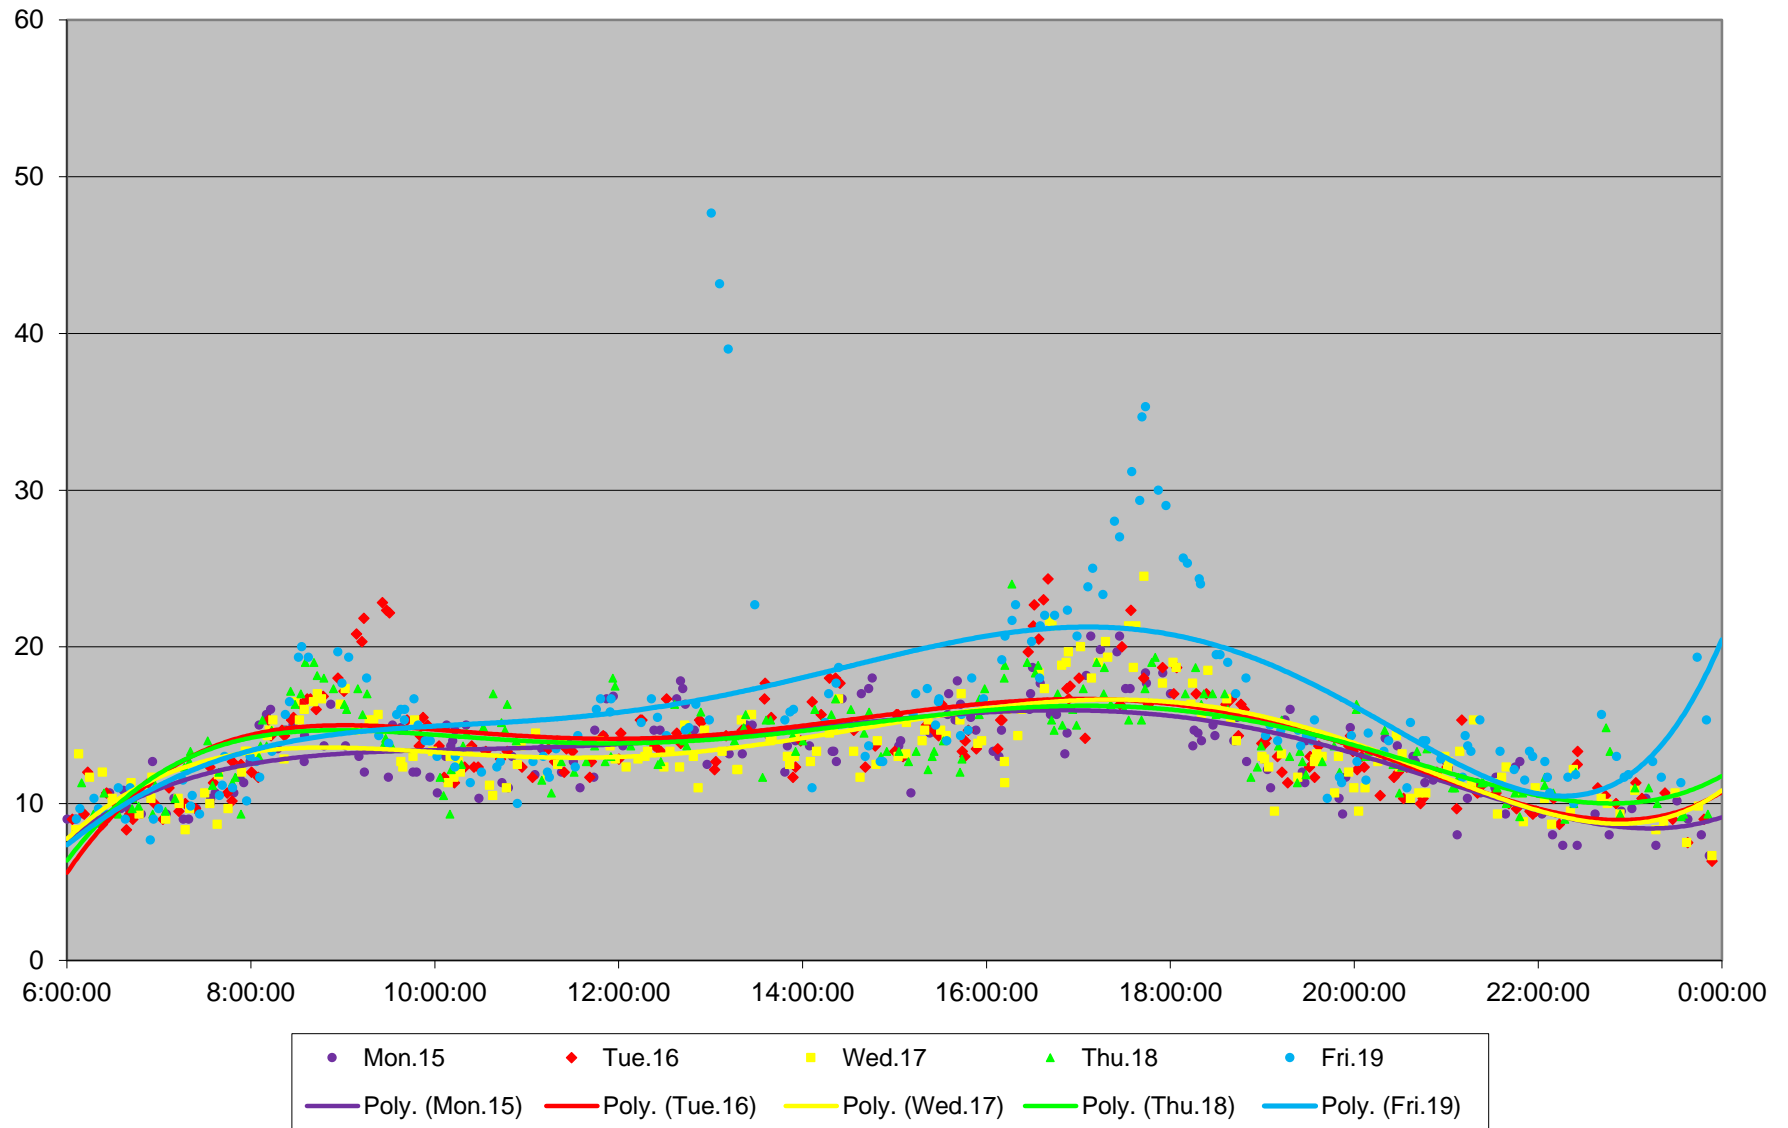

501 Queen Link Times From Bathurst St. To Yonge St. Eastbound September 2014

501 Queen Link Times From Bathurst St. To Yonge St. Eastbound September 2014

501 Queen Link Times From Bathurst St. To Yonge St. Eastbound September 2014

501 Queen Link Times From Bathurst St. To Yonge St. Eastbound September 2014

501 Queen Link Times From Bathurst St. To Yonge St. Eastbound September 2014 Weekday Statistics

501 Queen Link Times From Bathurst St. To Yonge St. Eastbound September 2014 Saturday
Statistics

501 Queen Link Times From Bathurst St. To Yonge St. Eastbound September 2014 Sunday Statistics