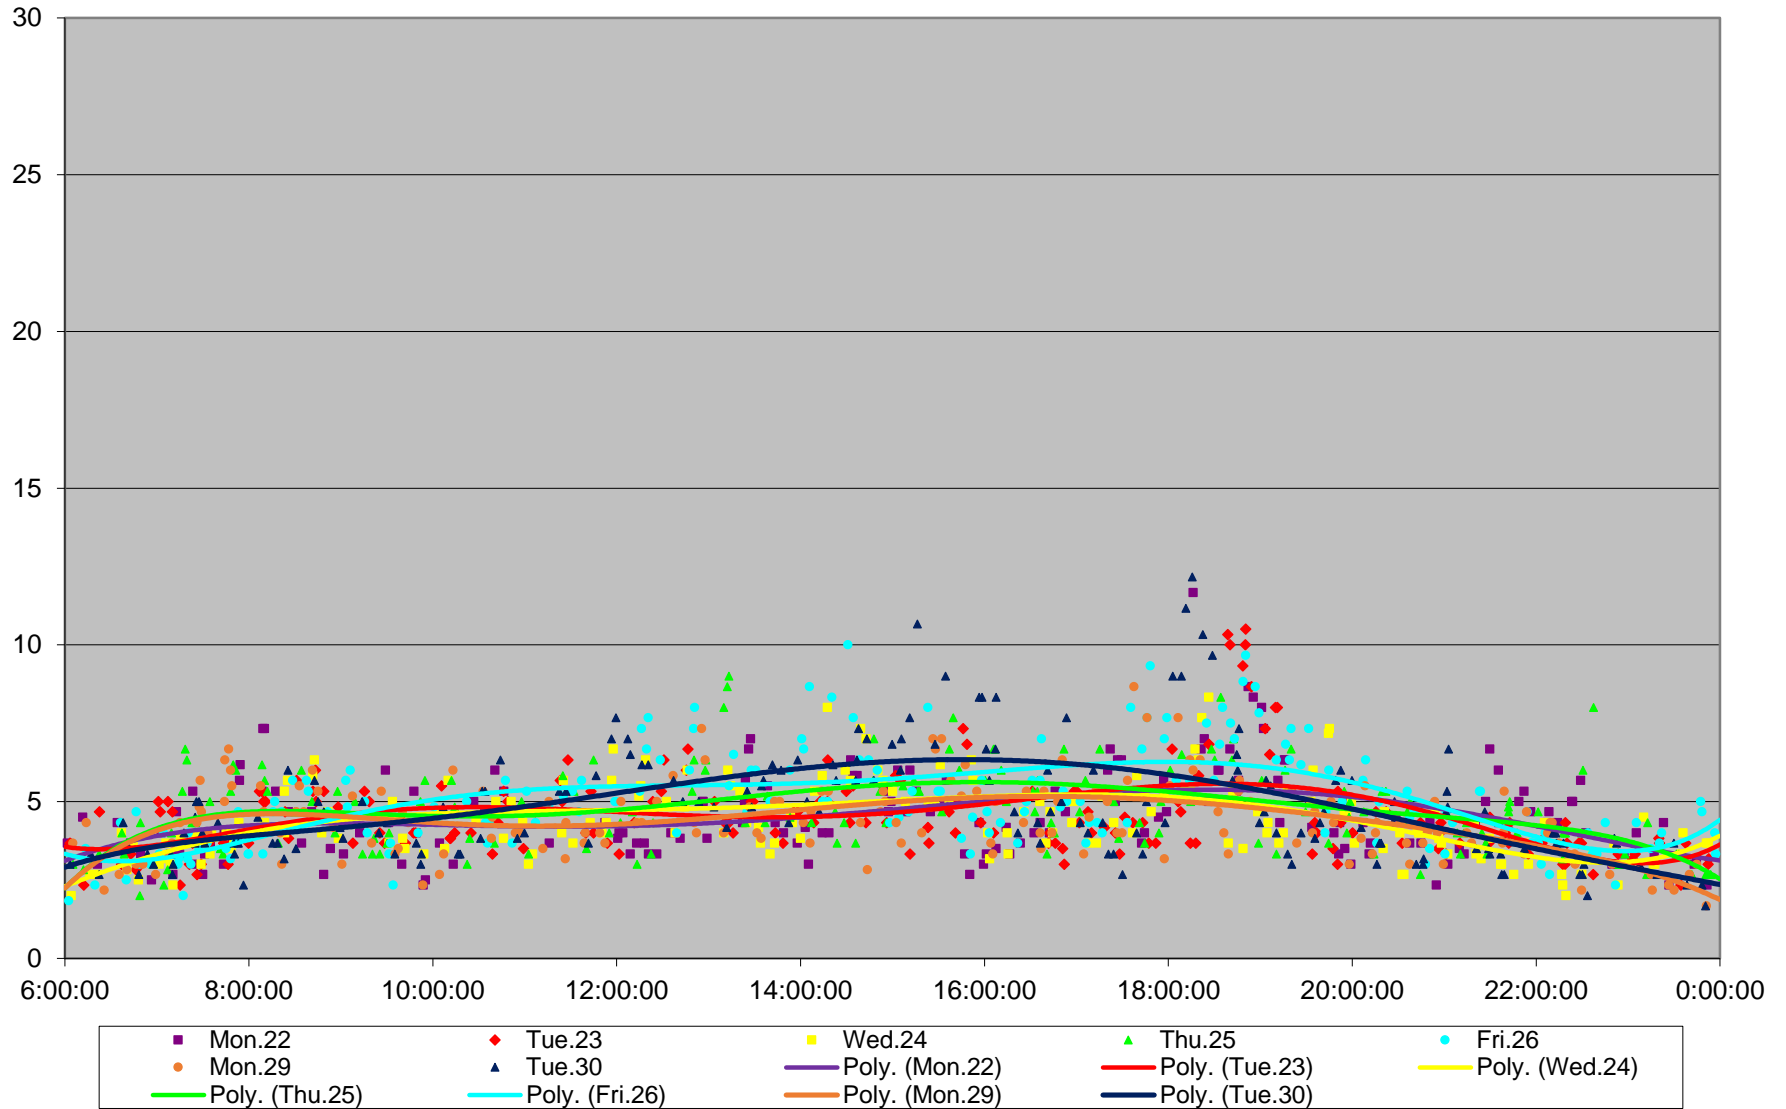

501 Queen Link Times From Dufferin St. To Lansdowne Ave. Westbound September 2014