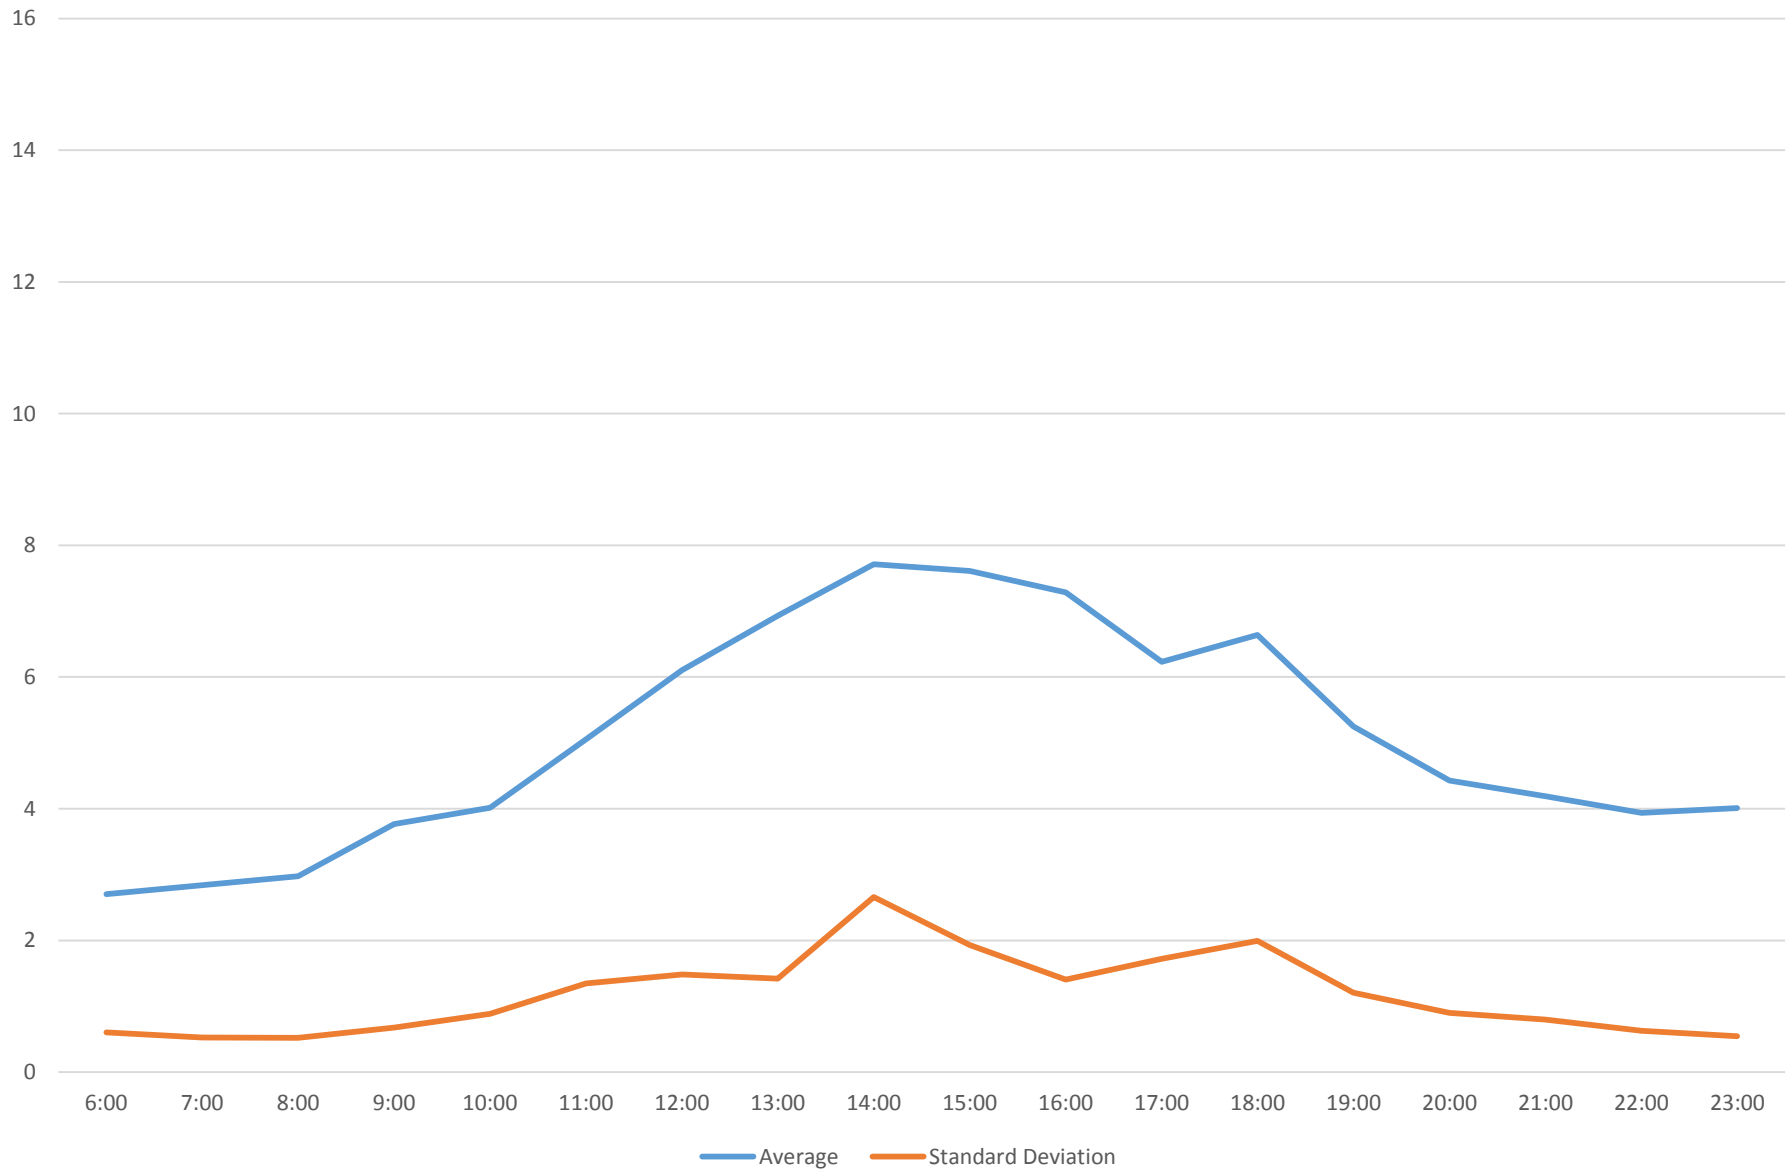

### 501 Queen Link Times From Dufferin St. To Lansdowne Ave. Westbound September 2014

### 501 Queen Link Times From Dufferin St. To Lansdowne Ave. Westbound September 2014 Weekday Statistics

### 501 Queen Link Times From Dufferin St. To Lansdowne Ave. Westbound September 2014 Saturday Statistics