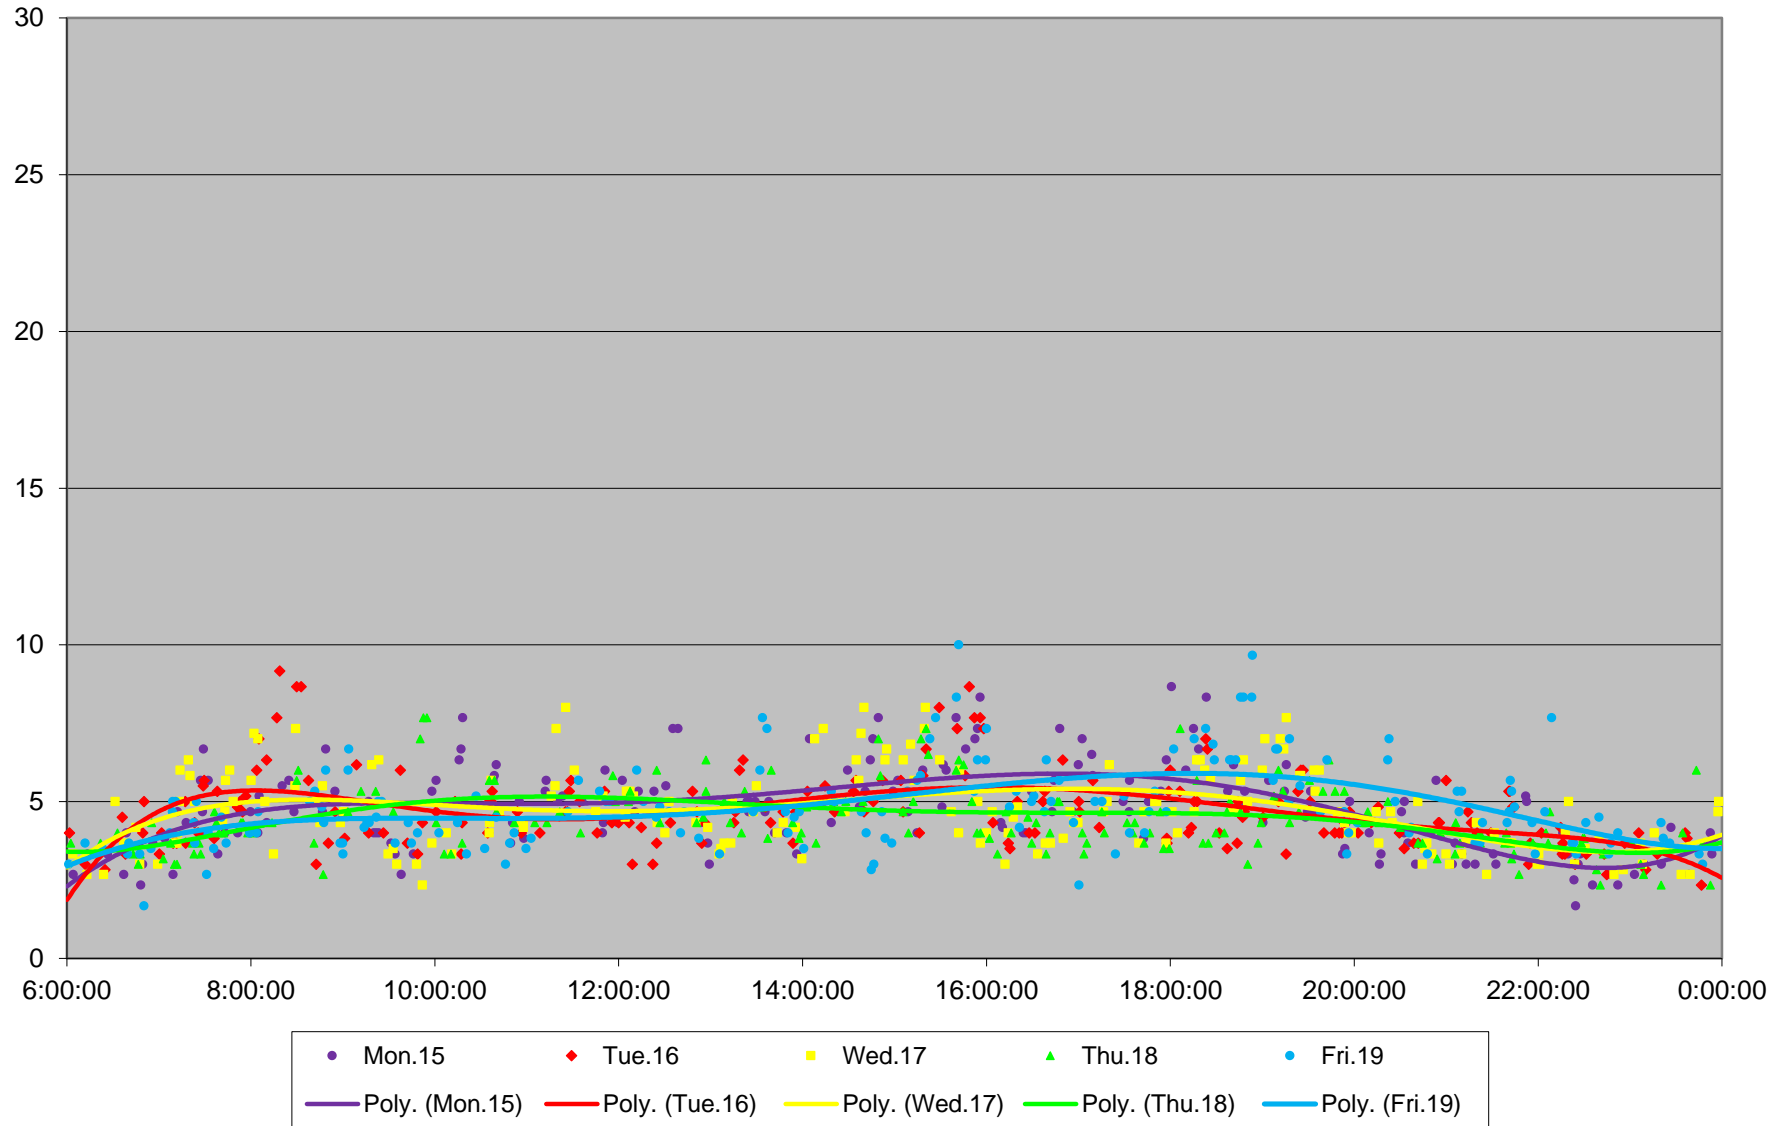

### 501 Queen Link Times From Dufferin St. To Lansdowne Ave. Westbound September 2014