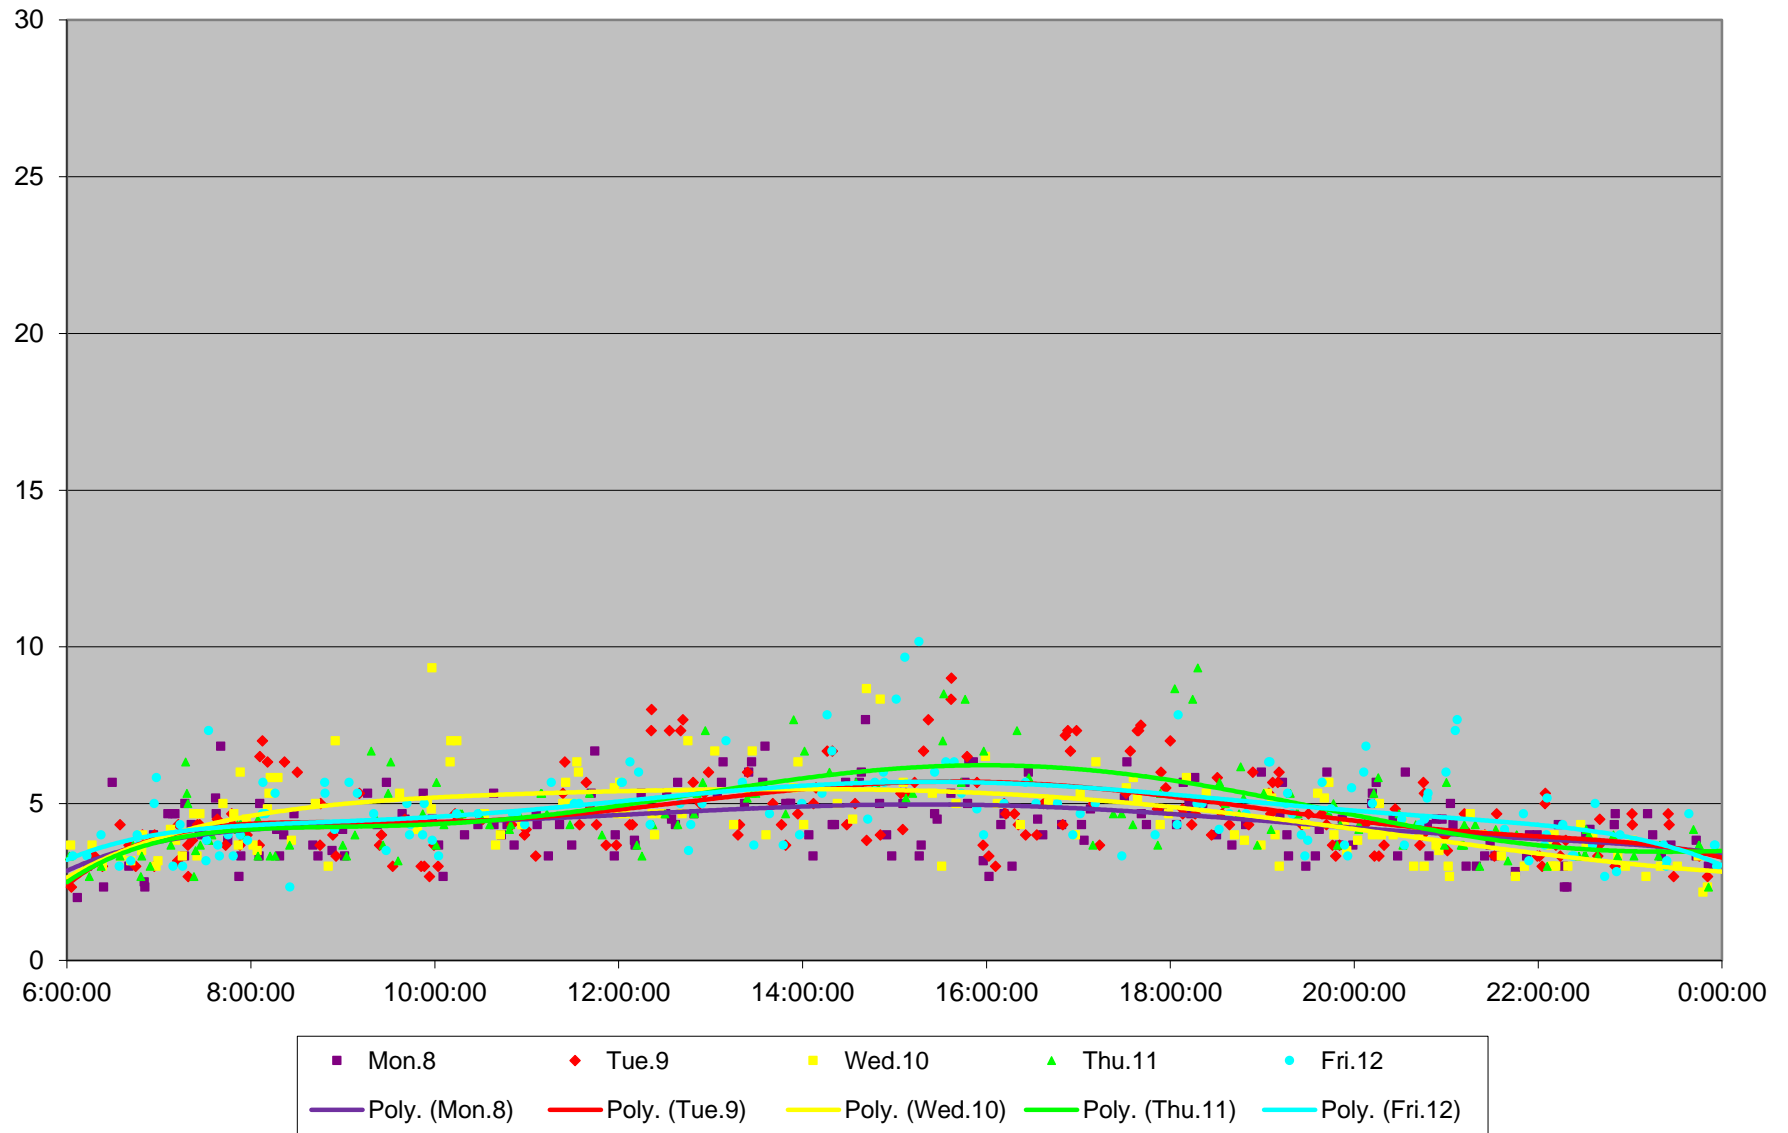

### 501 Queen Link Times From Dufferin St. To Lansdowne Ave. Westbound September 2014