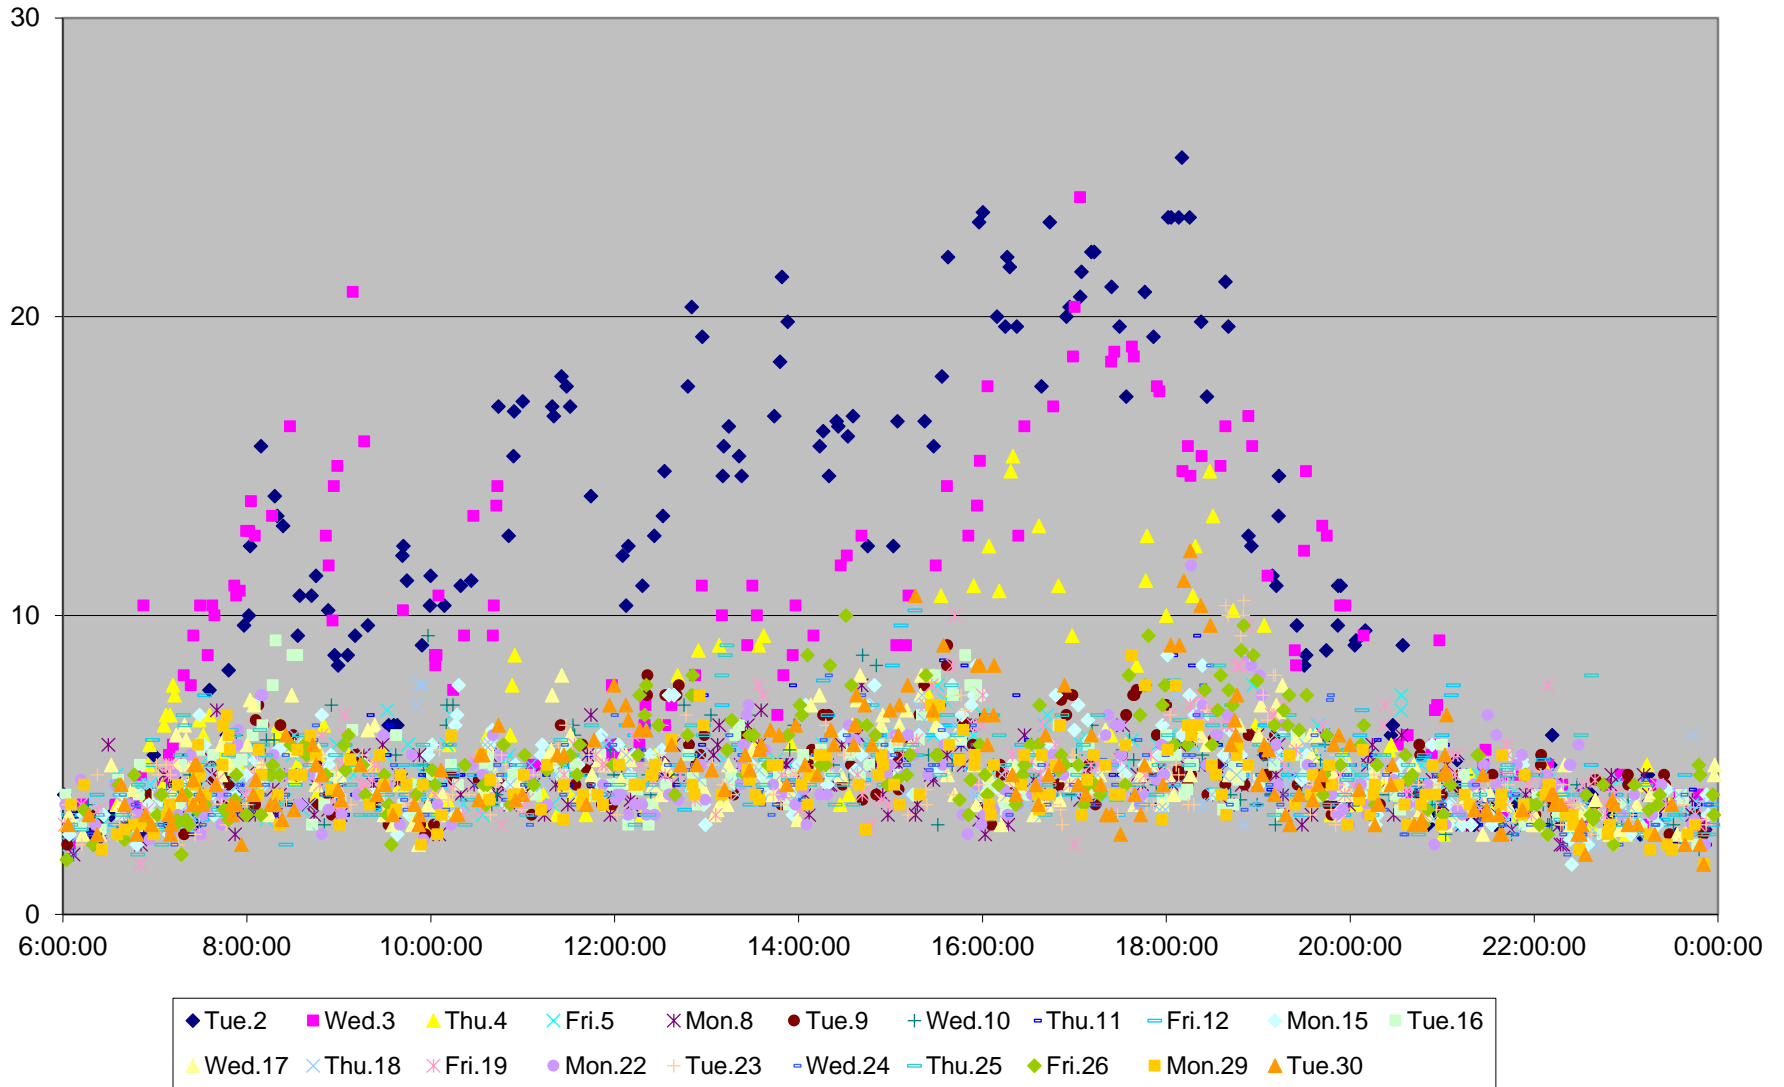

501 Queen Link Times From Dufferin St. To Lansdowne Ave. Westbound September 2014