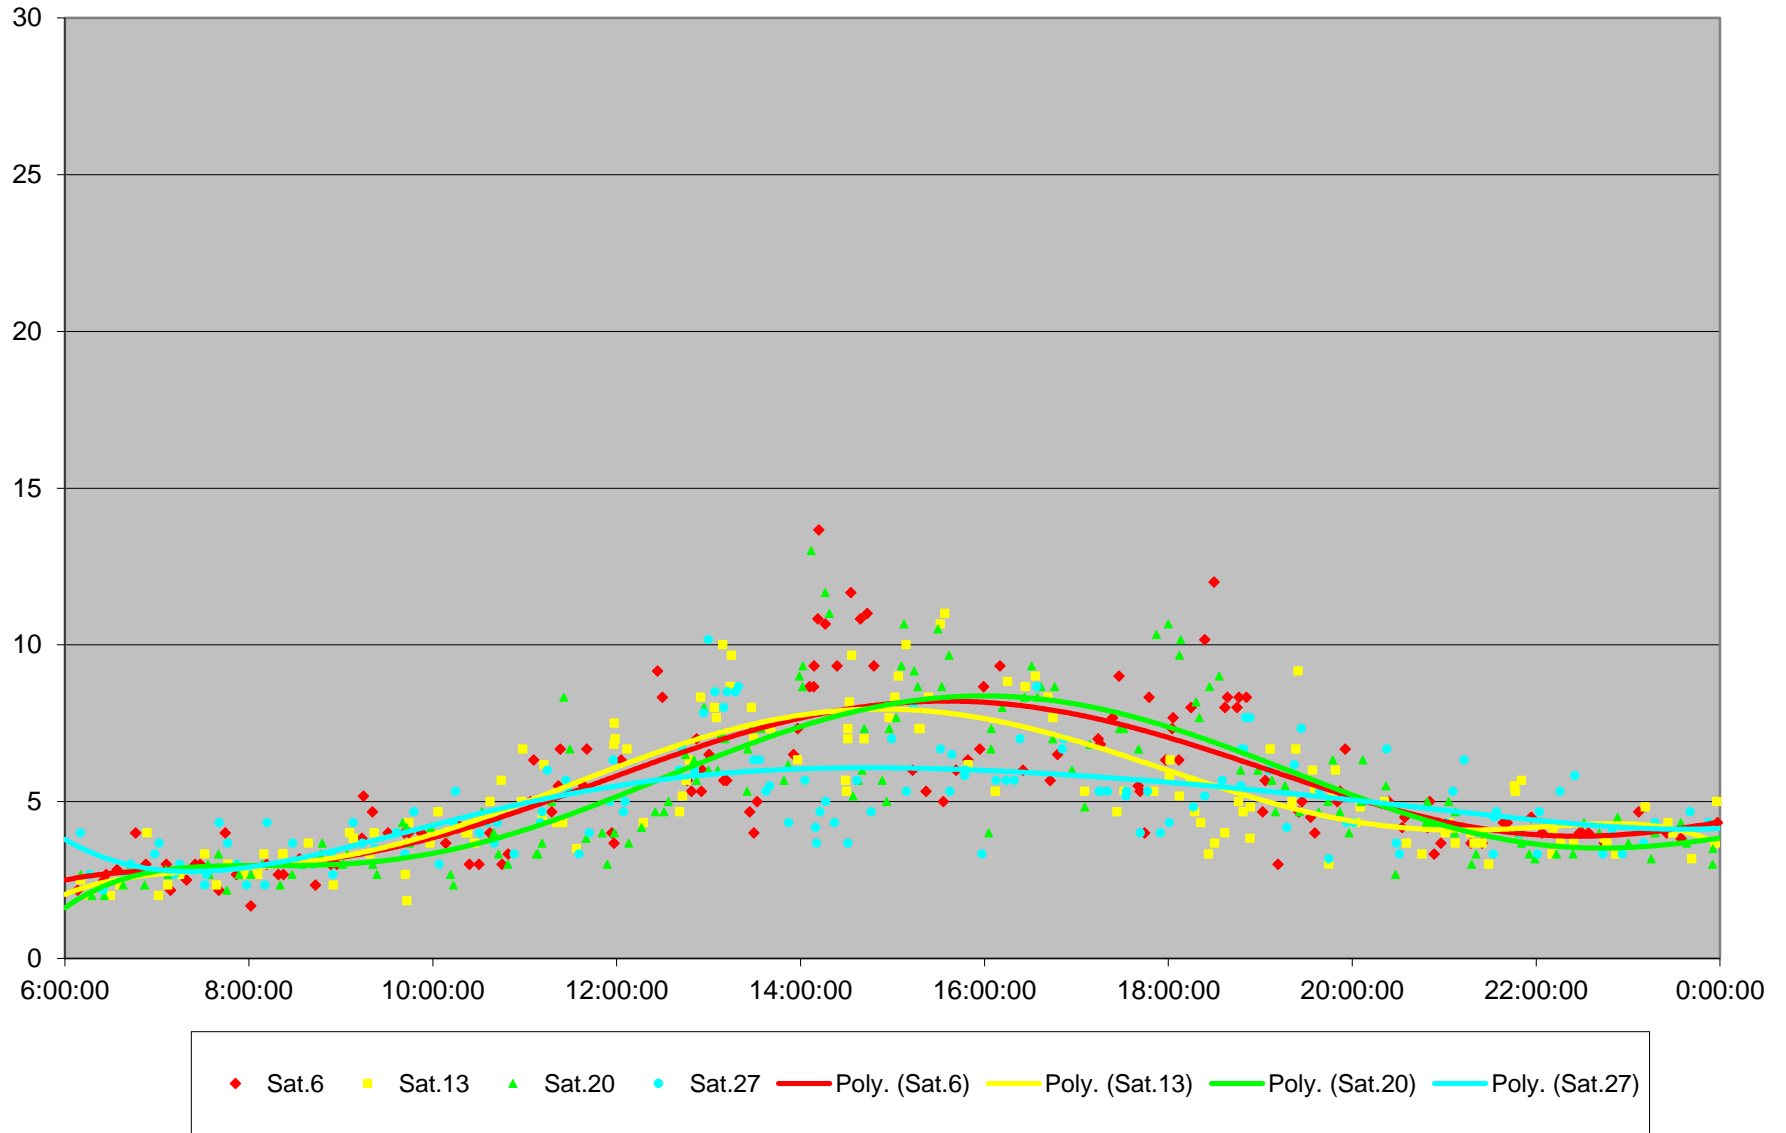

501 Queen Link Times From Dufferin St. To Lansdowne Ave. Westbound September 2014