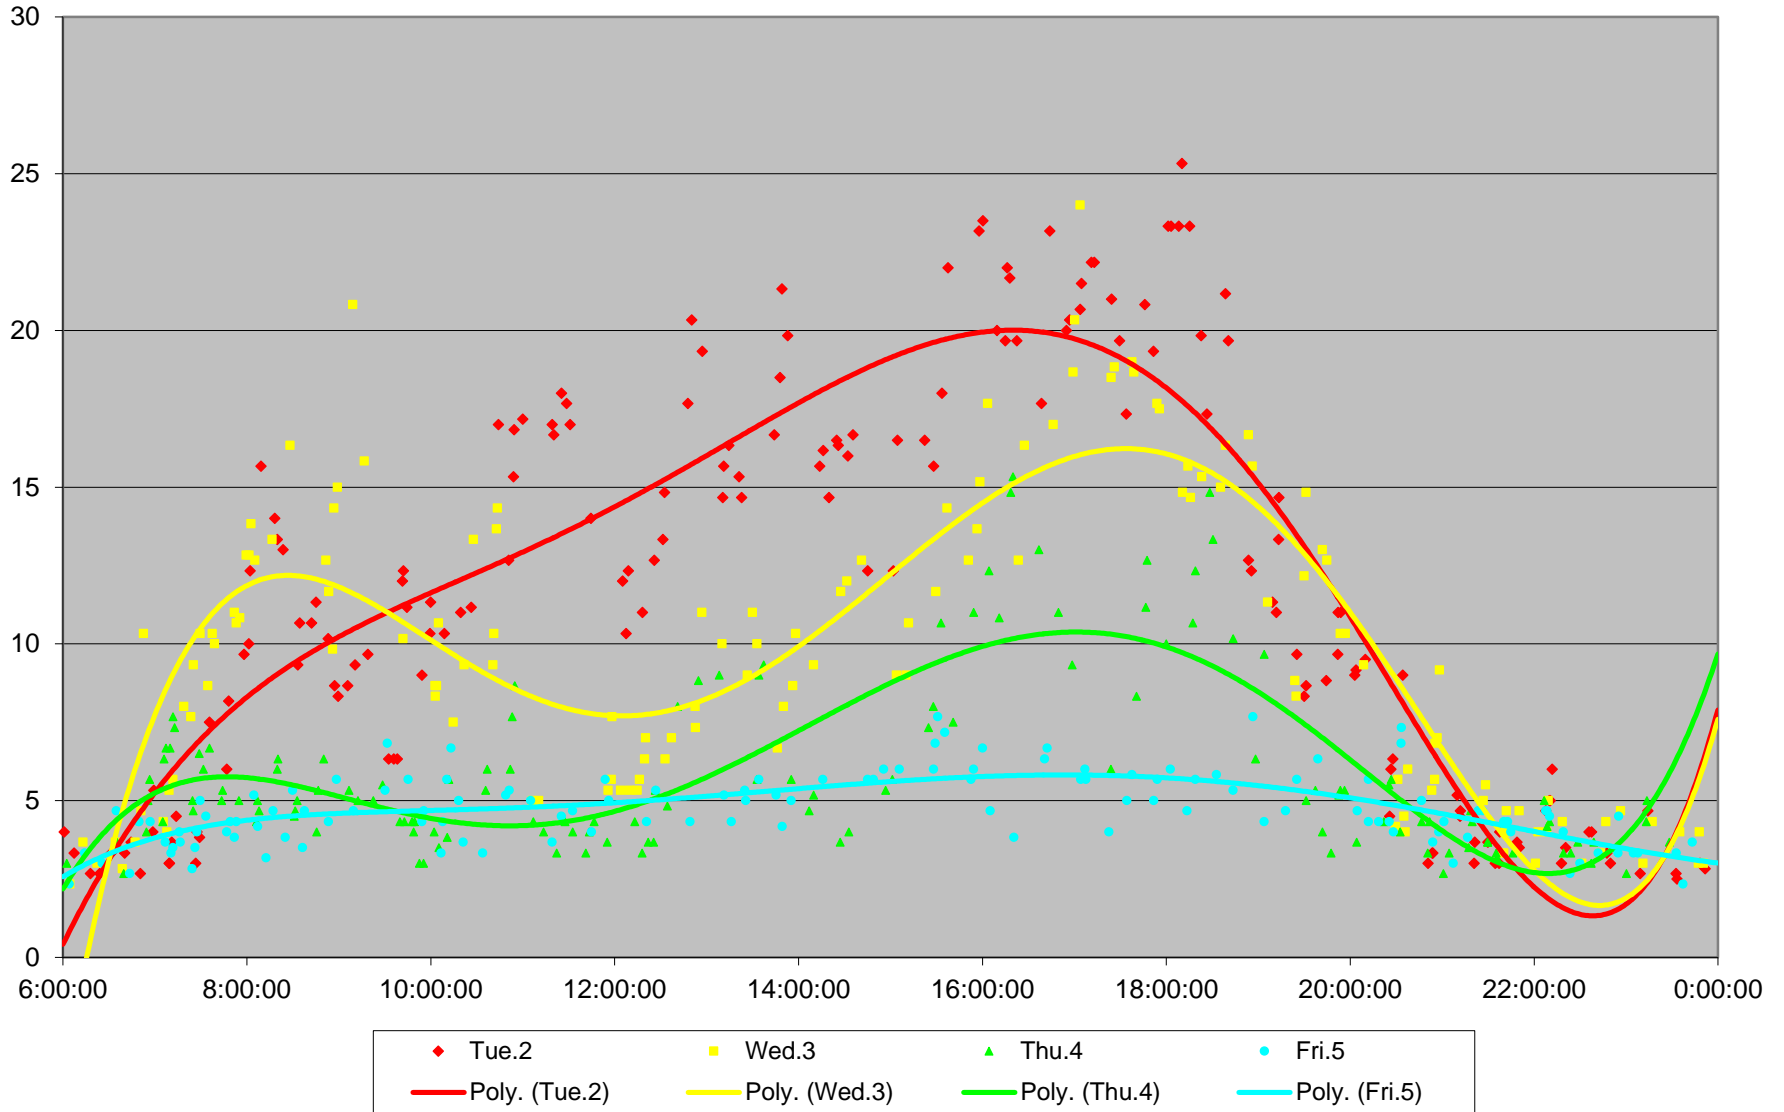

### 501 Queen Link Times From Dufferin St. To Lansdowne Ave. Westbound September 2014