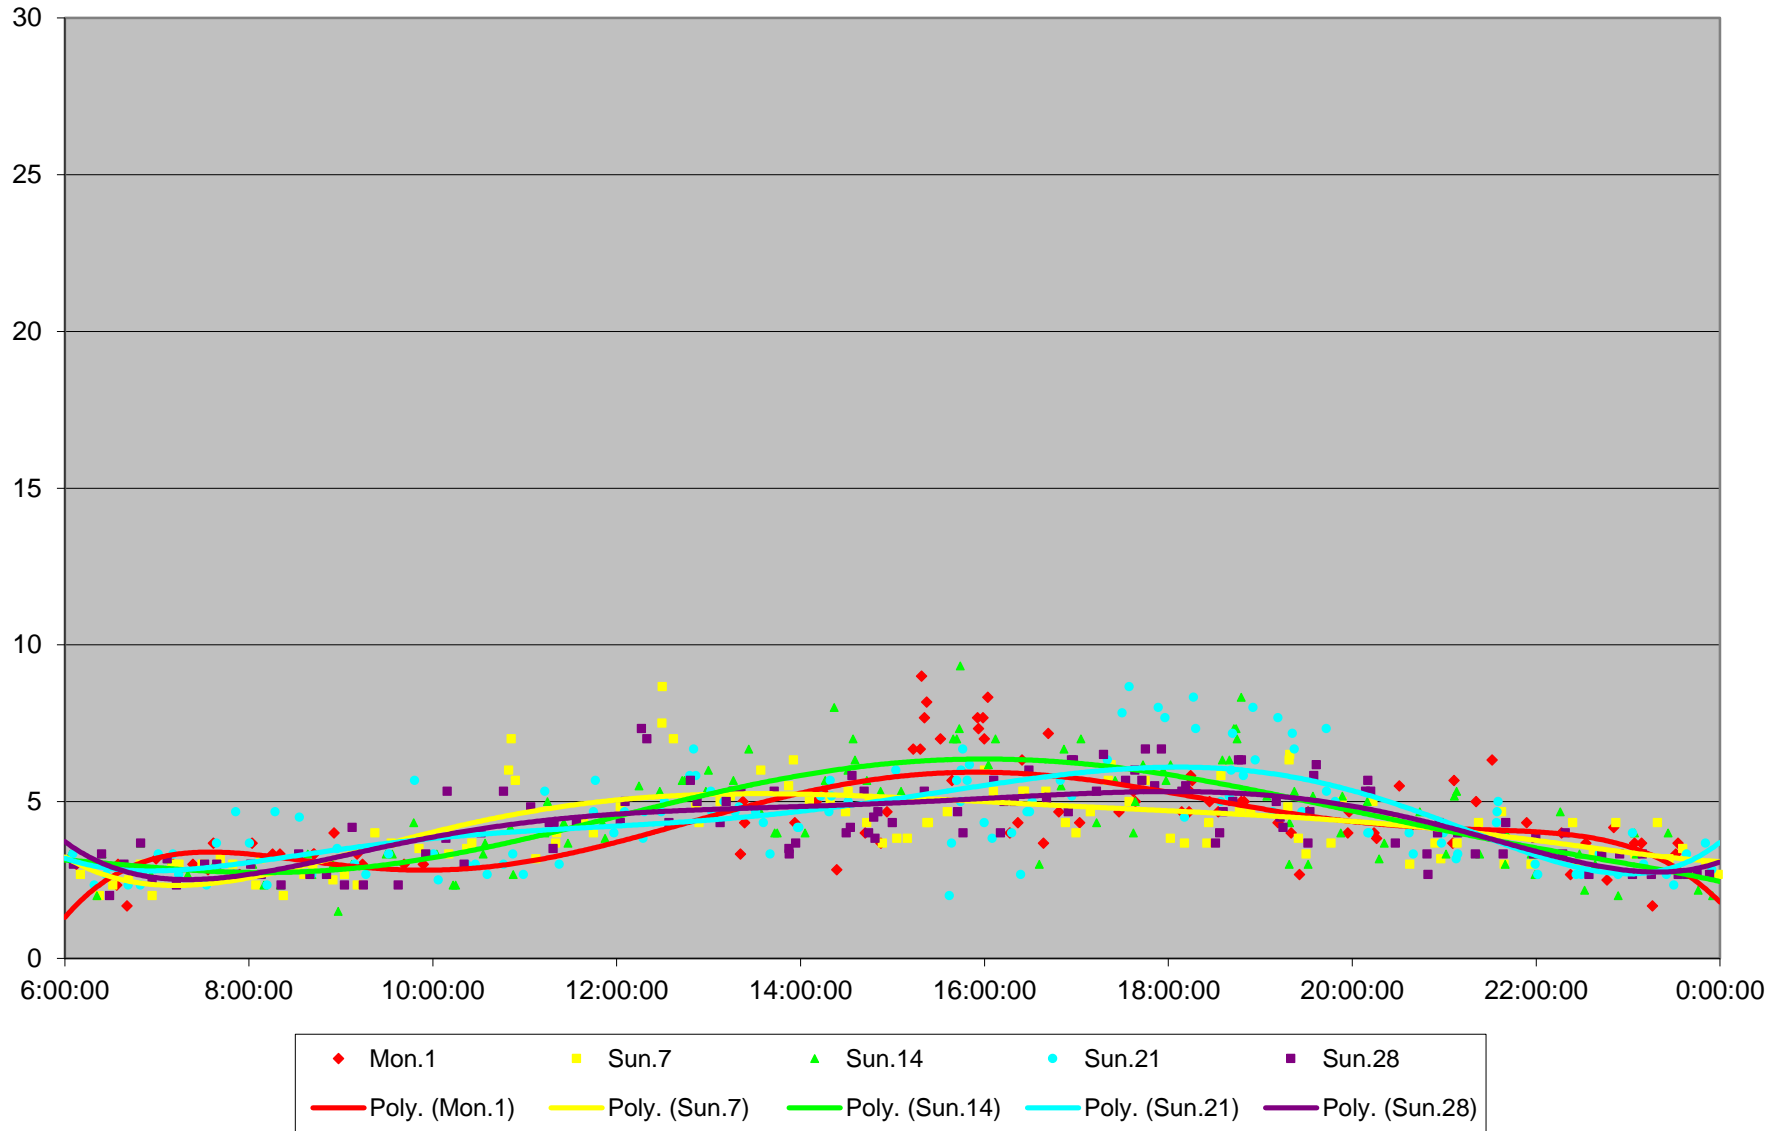

501 Queen Link Times From Dufferin St. To Lansdowne Ave. Westbound September 2014