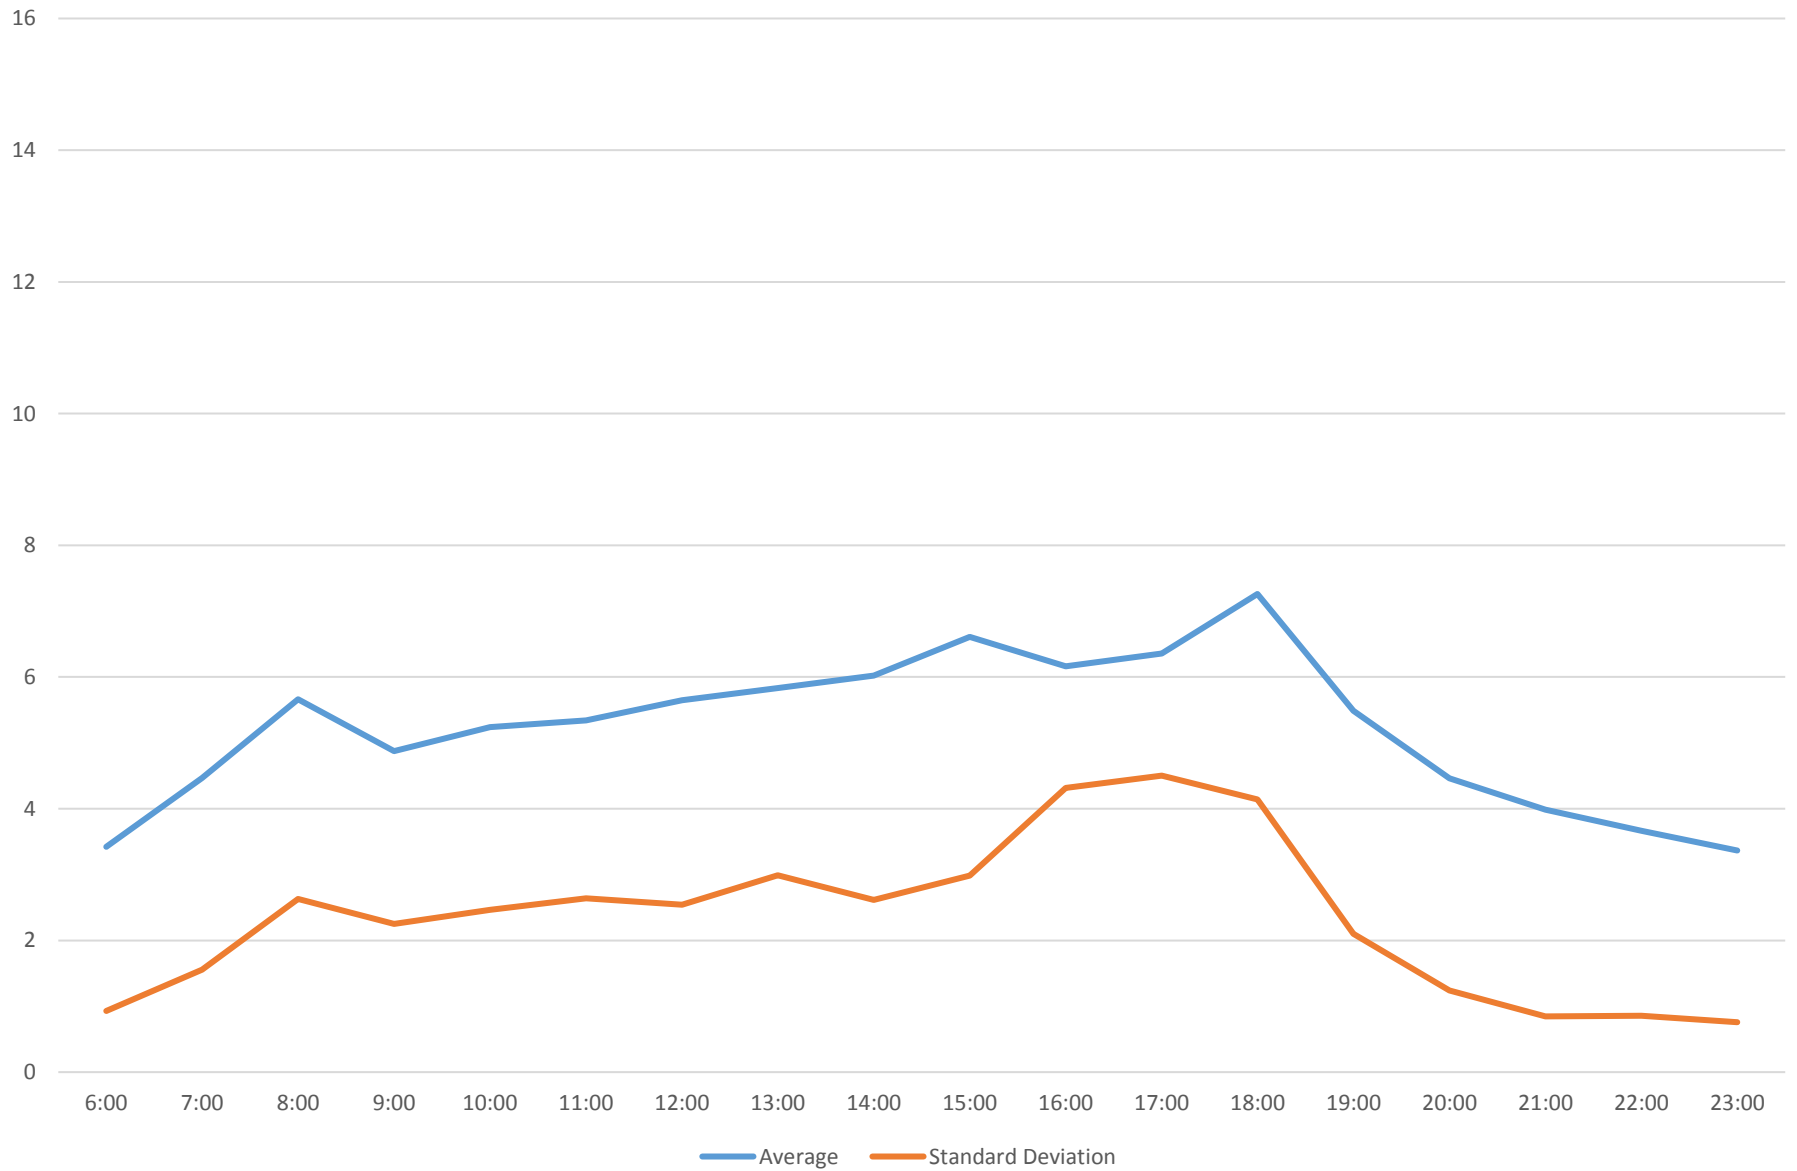

501 Queen Link Times From Dufferin St. To Lansdowne Ave. Westbound September 2014 Weekday Statistics