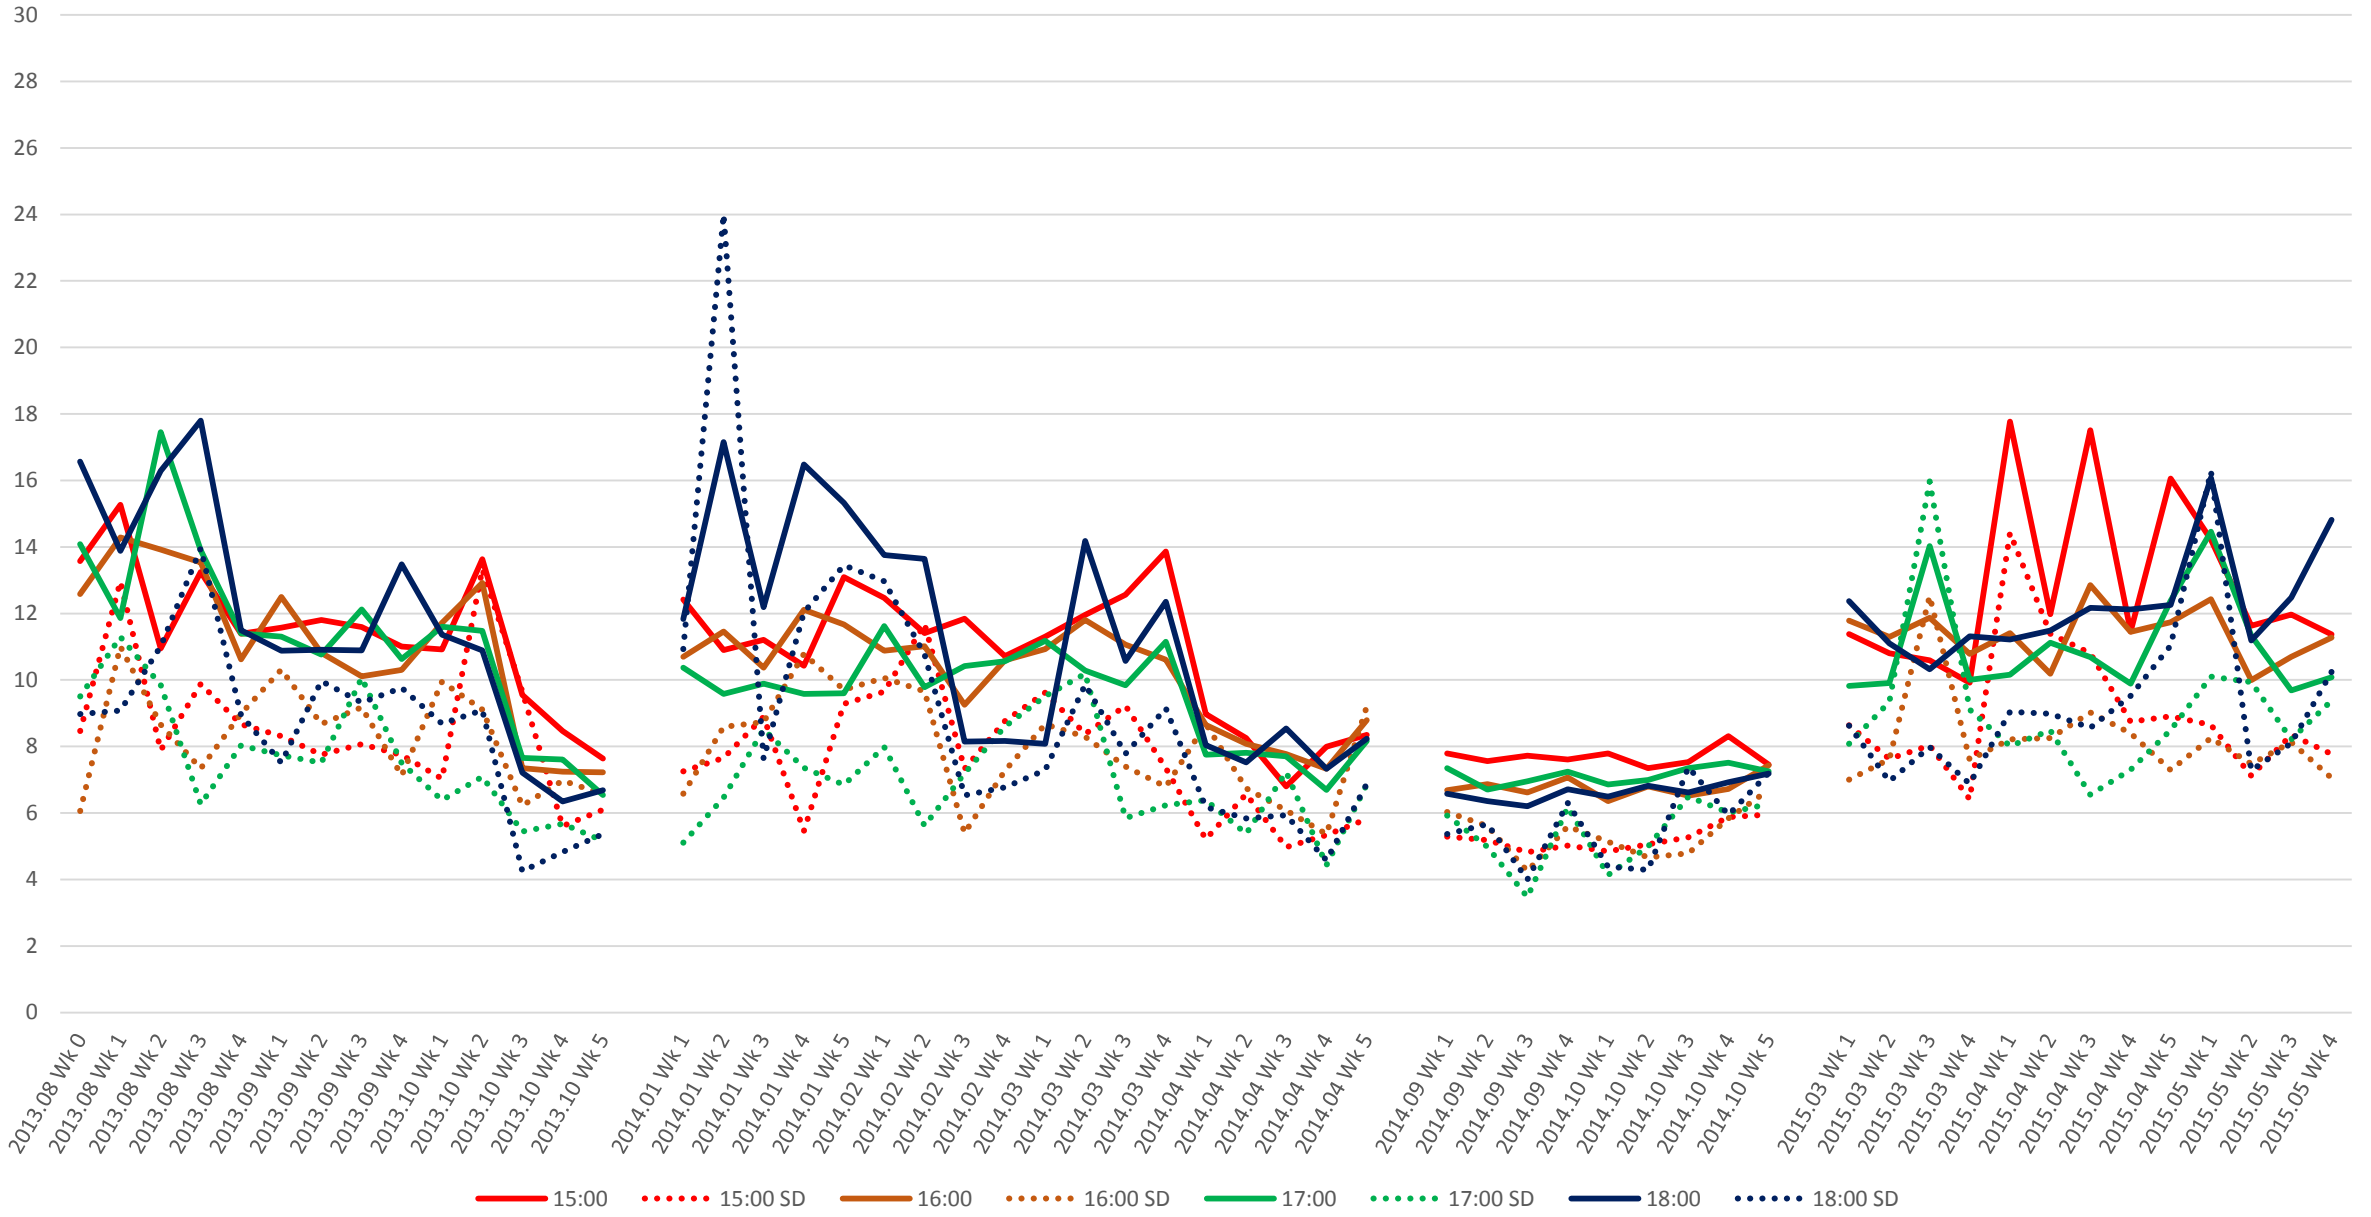

501 Queen Headways at Long Branch Loop Westbound Morning

501 Queen Headways at Long Branch Loop Westbound Midday

501 Queen Headways at Long Branch Loop Westbound Afternoon

501 Queen Headways at Long Branch Loop Westbound Evening