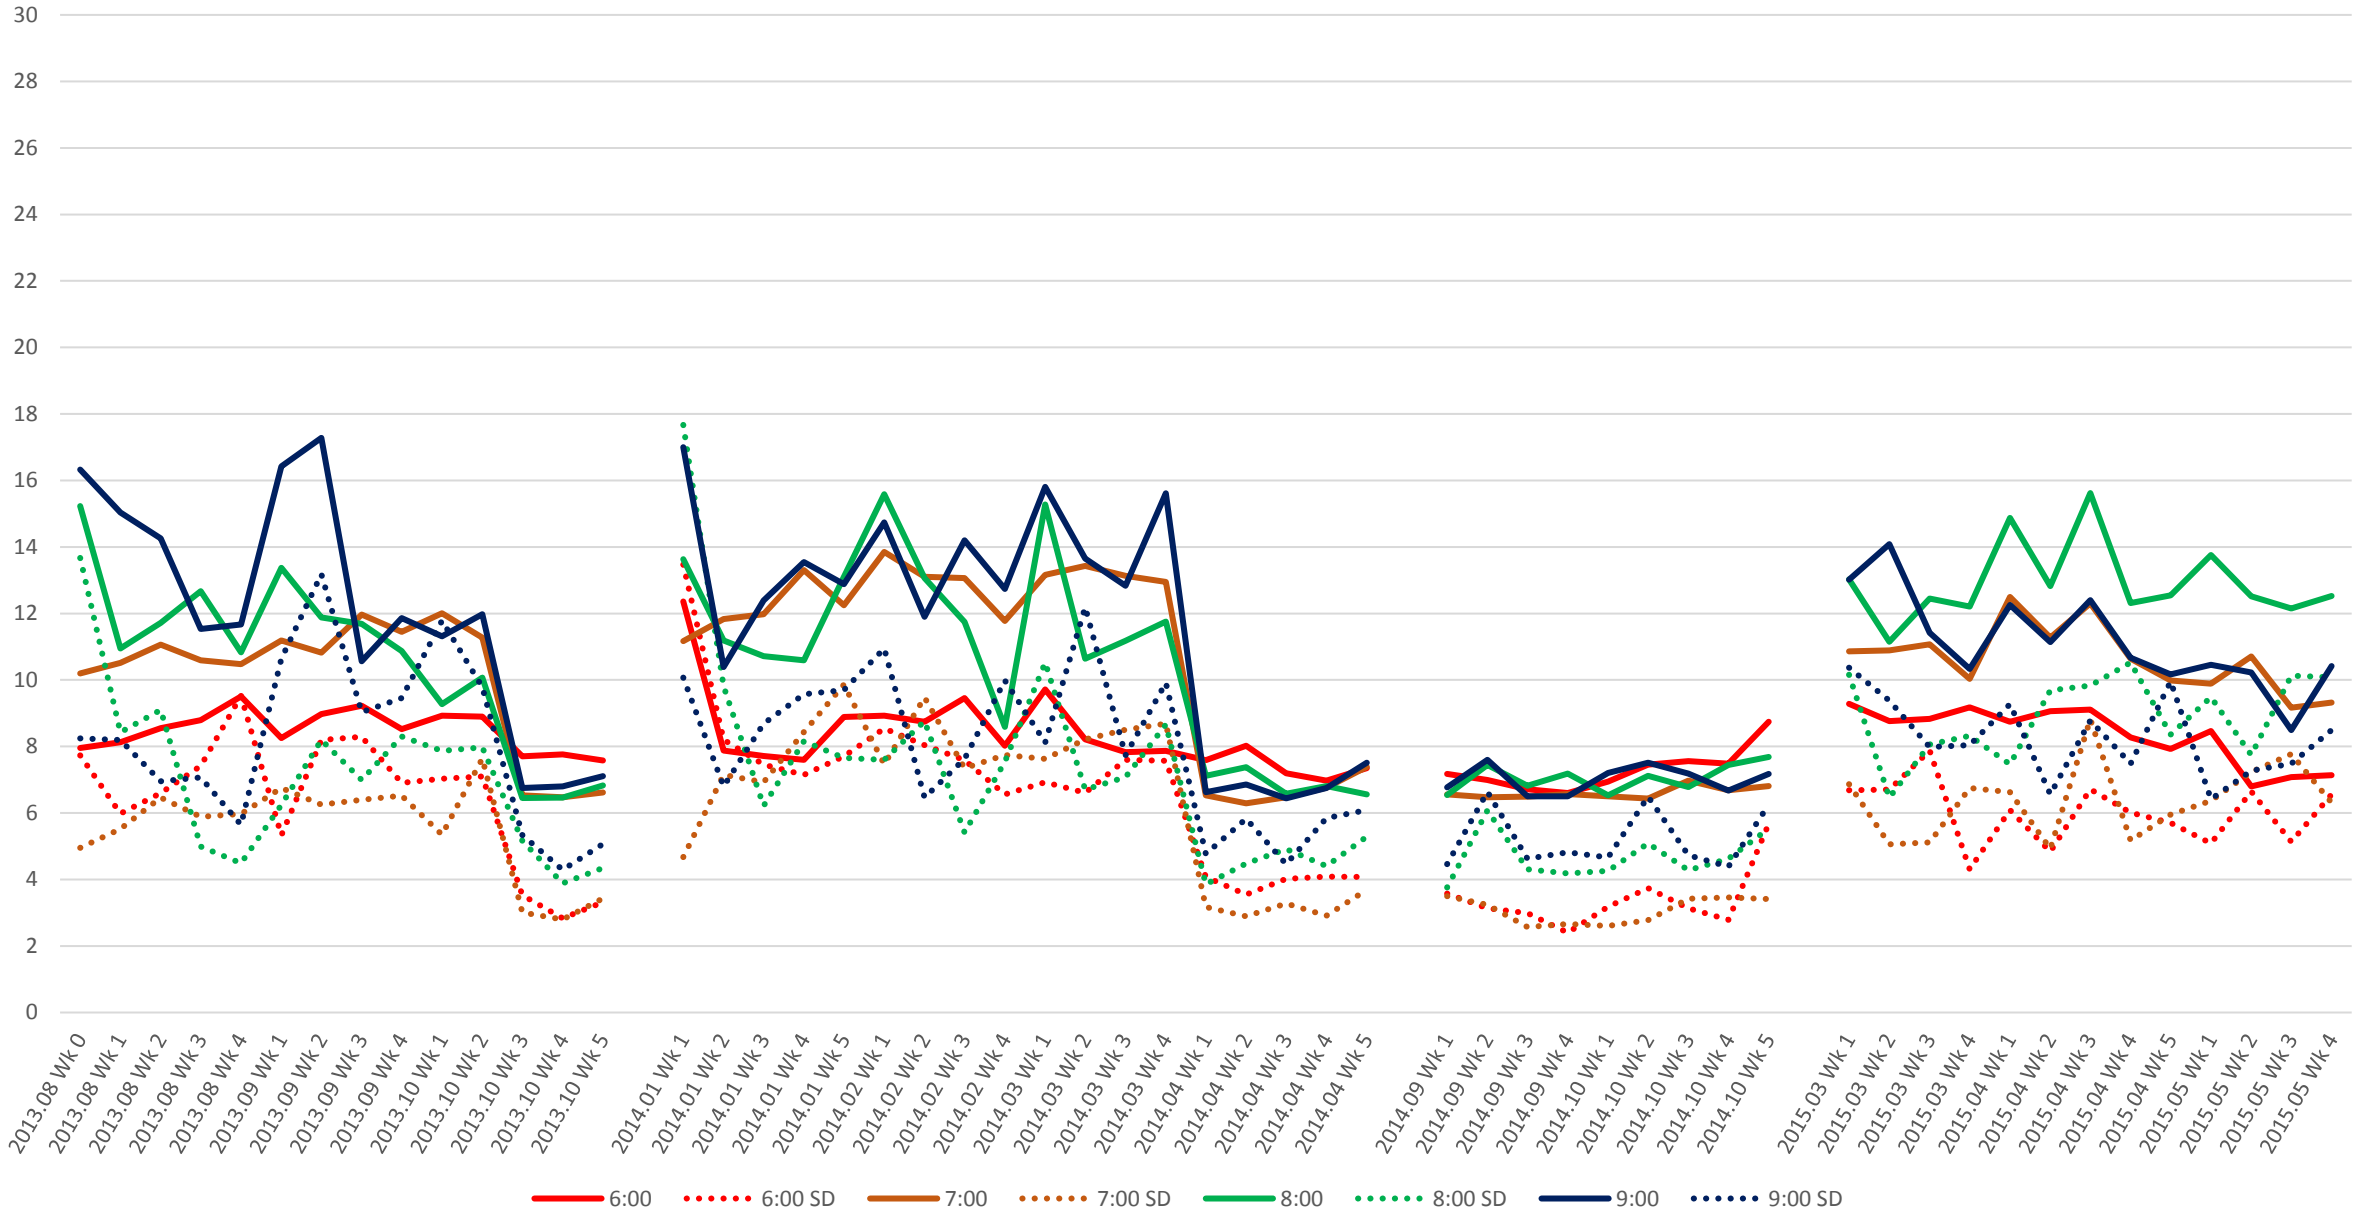

501 Queen Headways at Long Branch Loop Westbound Morning

501 Queen Headways at Long Branch Loop Westbound Midday

501 Queen Headways at Long Branch Loop Westbound Afternoon

501 Queen Headways at Long Branch Loop Westbound Evening