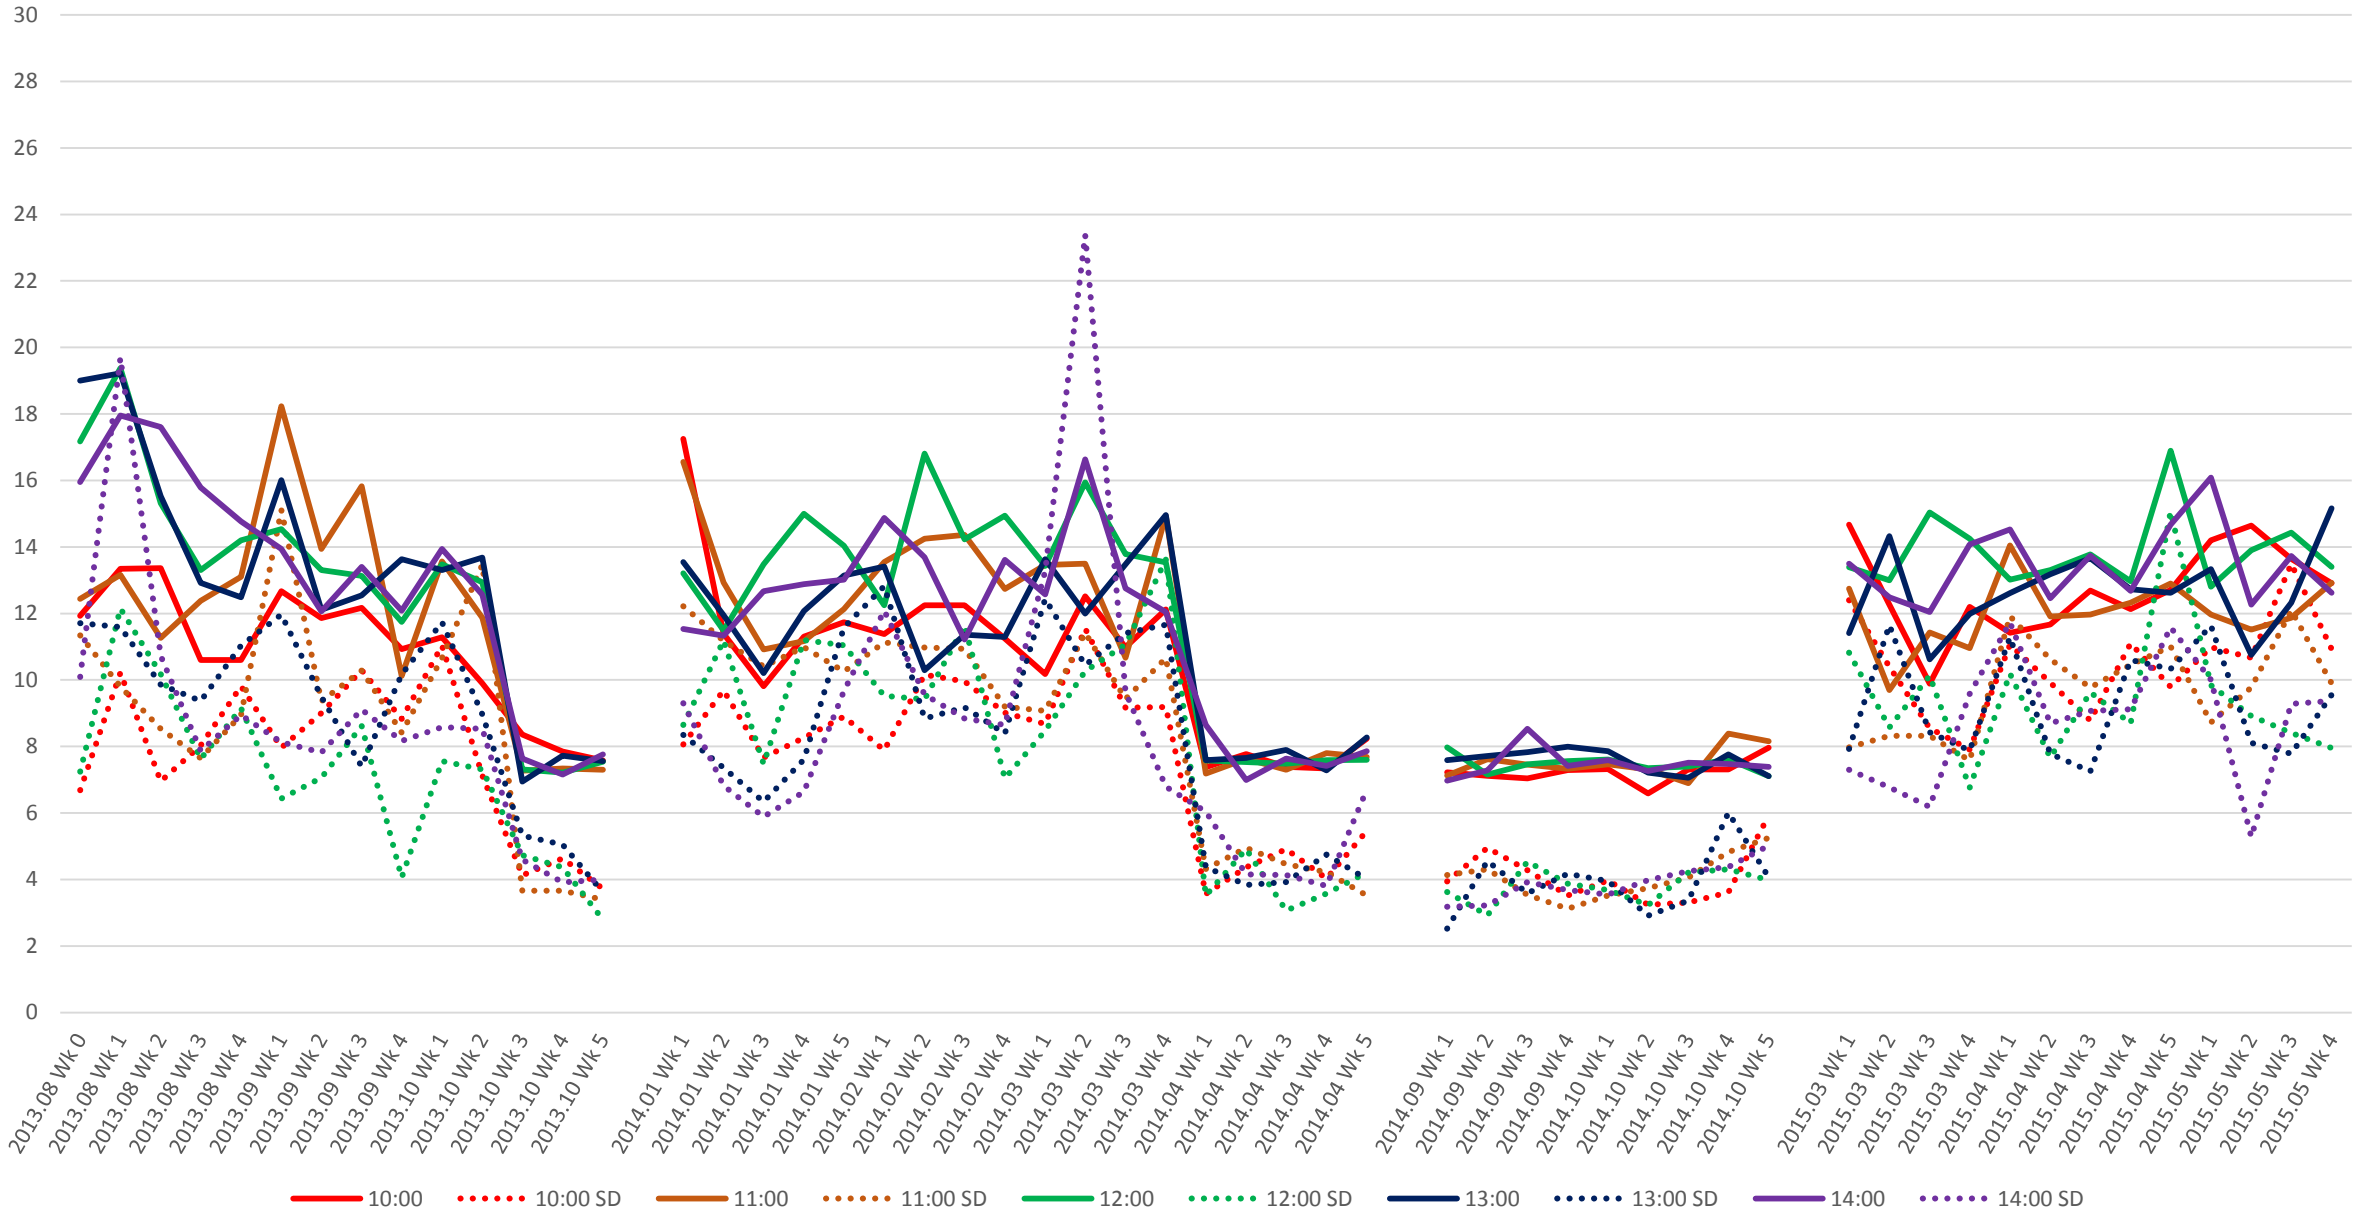

501 Queen Headways at Long Branch Loop Westbound Morning

501 Queen Headways at Long Branch Loop Westbound Midday

501 Queen Headways at Long Branch Loop Westbound Afternoon

501 Queen Headways at Long Branch Loop Westbound Evening