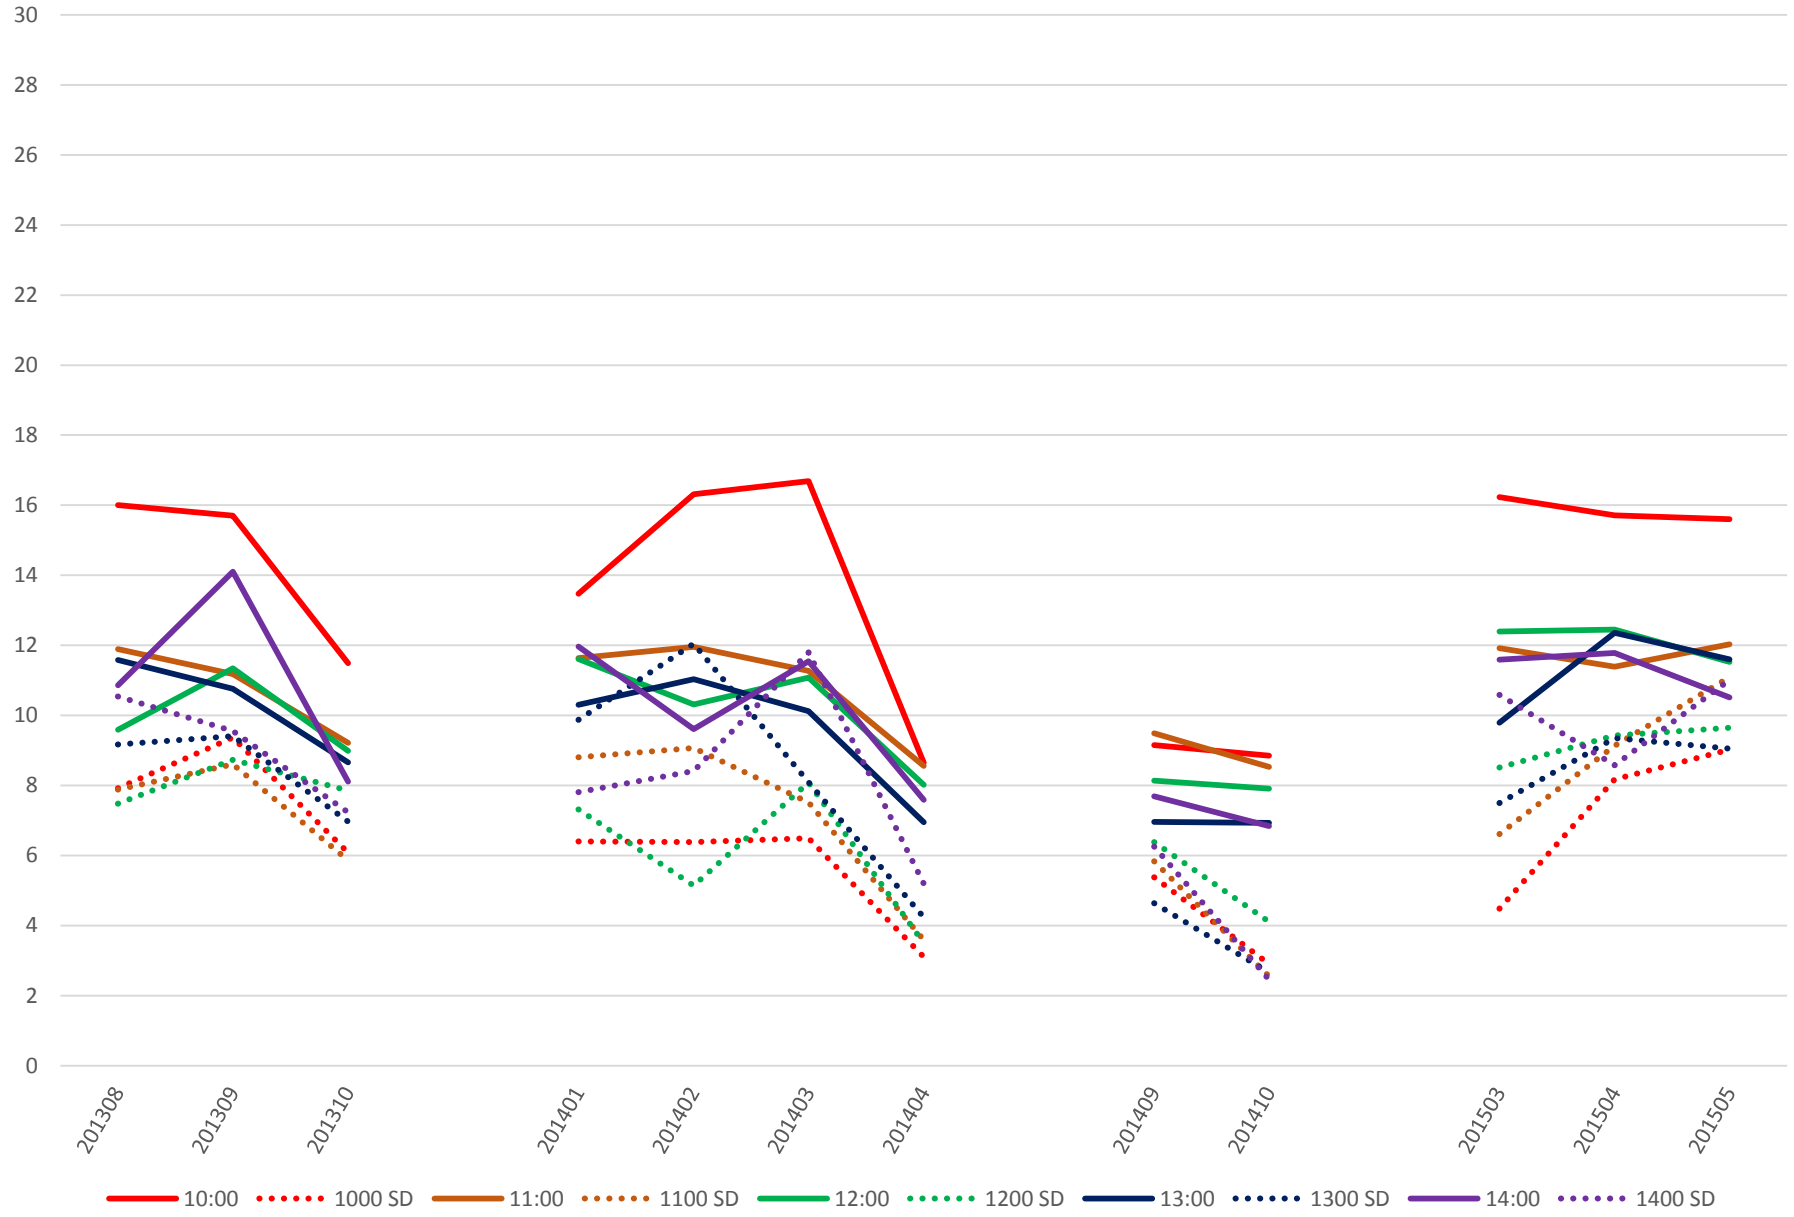

501 Queen Headways at Royal York Westbound Saturday Morning

501 Queen Headways at Royal York Westbound Saturday Middy

501 Queen Headways at Royal York Westbound Saturday Afternoon

501 Queen Headways at Royal York Westbound Saturday Evening

501 Queen Headways at Royal York Westbound Sunday Morning

501 Queen Headways at Royal York Westbound Sunday Midday

501 Queen Headways at Royal York Westbound Sunday Afternoon

501 Queen Headways at Royal York Westbound Sunday Evening