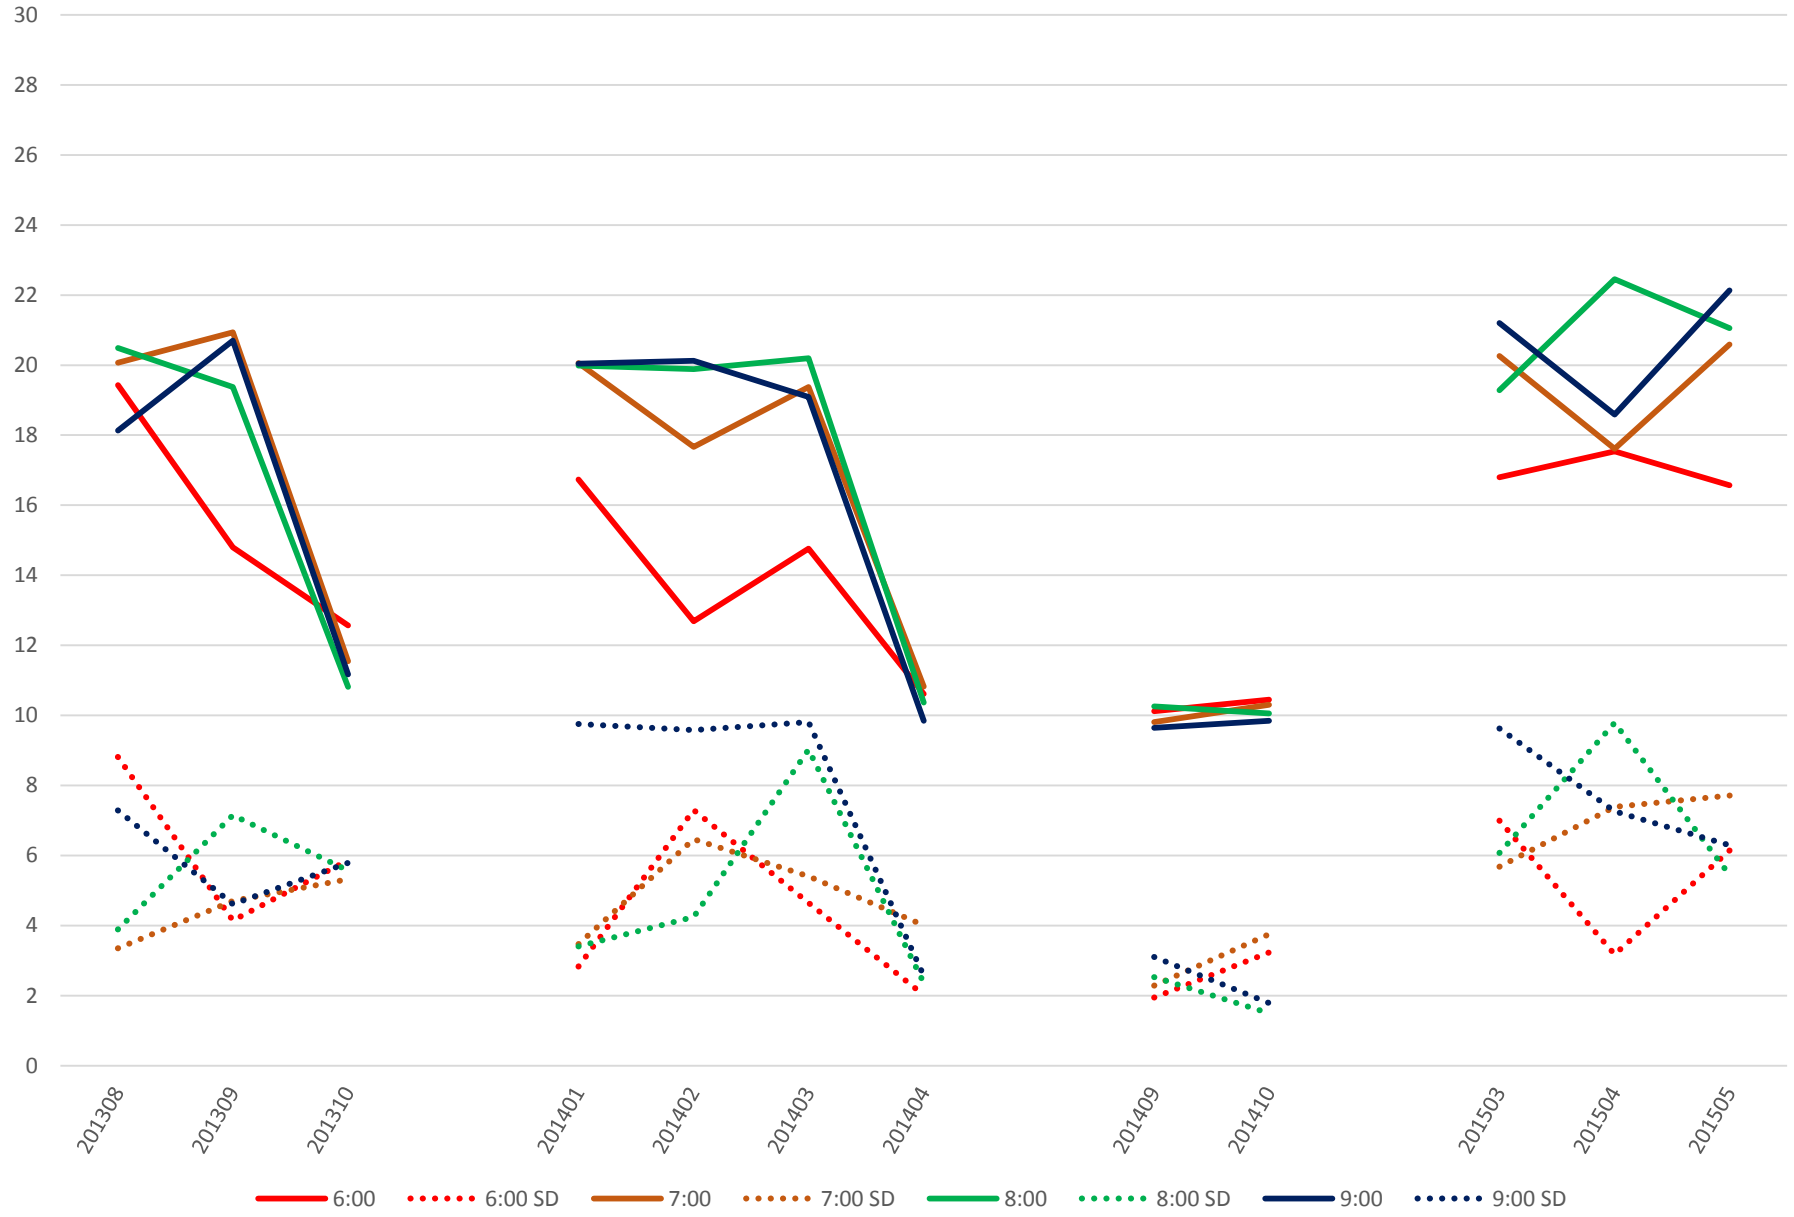

501 Queen Headways at Royal York Westbound Saturday Morning

501 Queen Headways at Royal York Westbound Saturday Middy

501 Queen Headways at Royal York Westbound Saturday Afternoon

501 Queen Headways at Royal York Westbound Saturday Evening

501 Queen Headways at Royal York Westbound Sunday Morning

501 Queen Headways at Royal York Westbound Sunday Midday

501 Queen Headways at Royal York Westbound Sunday Afternoon

501 Queen Headways at Royal York Westbound Sunday Evening