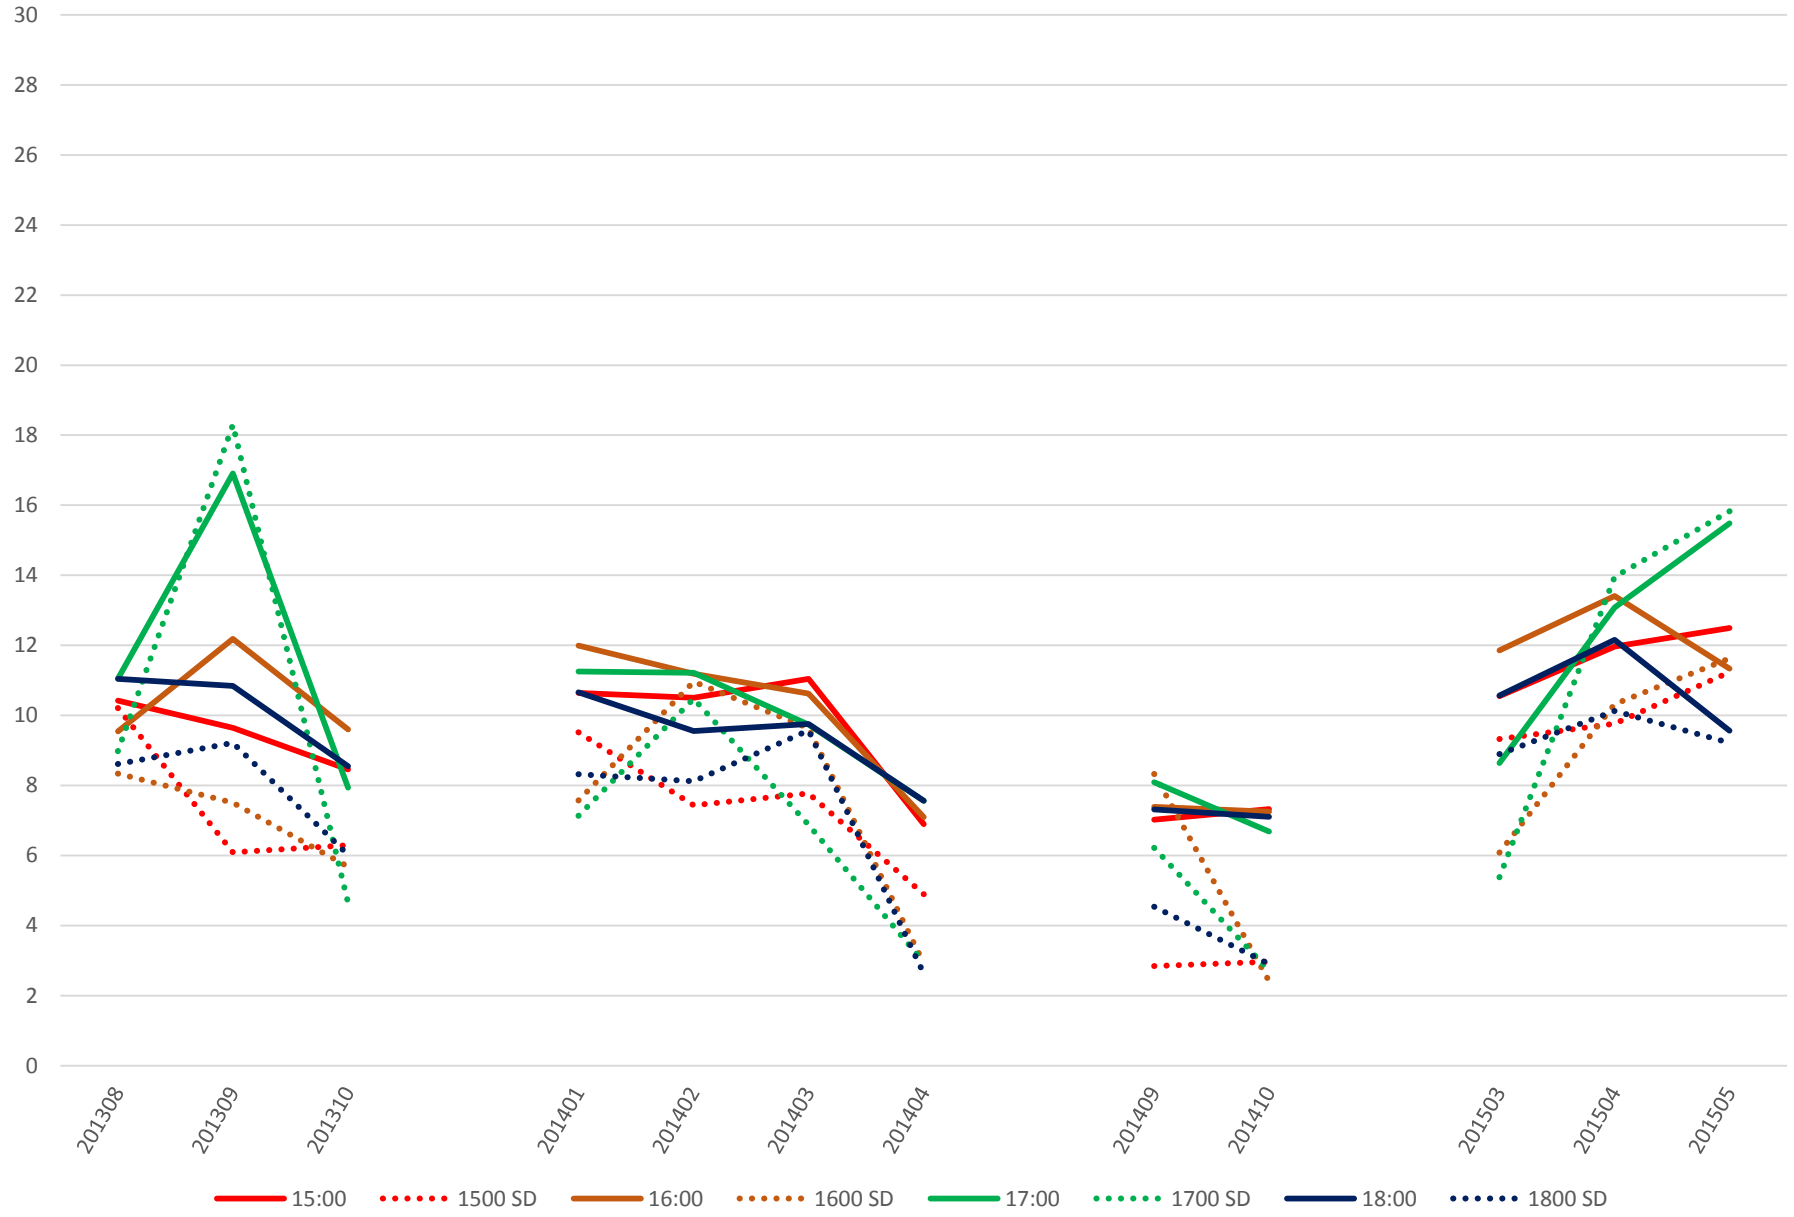

501 Queen Headways at Royal York Westbound Saturday Morning

501 Queen Headways at Royal York Westbound Saturday Middy

501 Queen Headways at Royal York Westbound Saturday Afternoon

501 Queen Headways at Royal York Westbound Saturday Evening

501 Queen Headways at Royal York Westbound Sunday Morning

501 Queen Headways at Royal York Westbound Sunday Midday

501 Queen Headways at Royal York Westbound Sunday Afternoon

501 Queen Headways at Royal York Westbound Sunday Evening