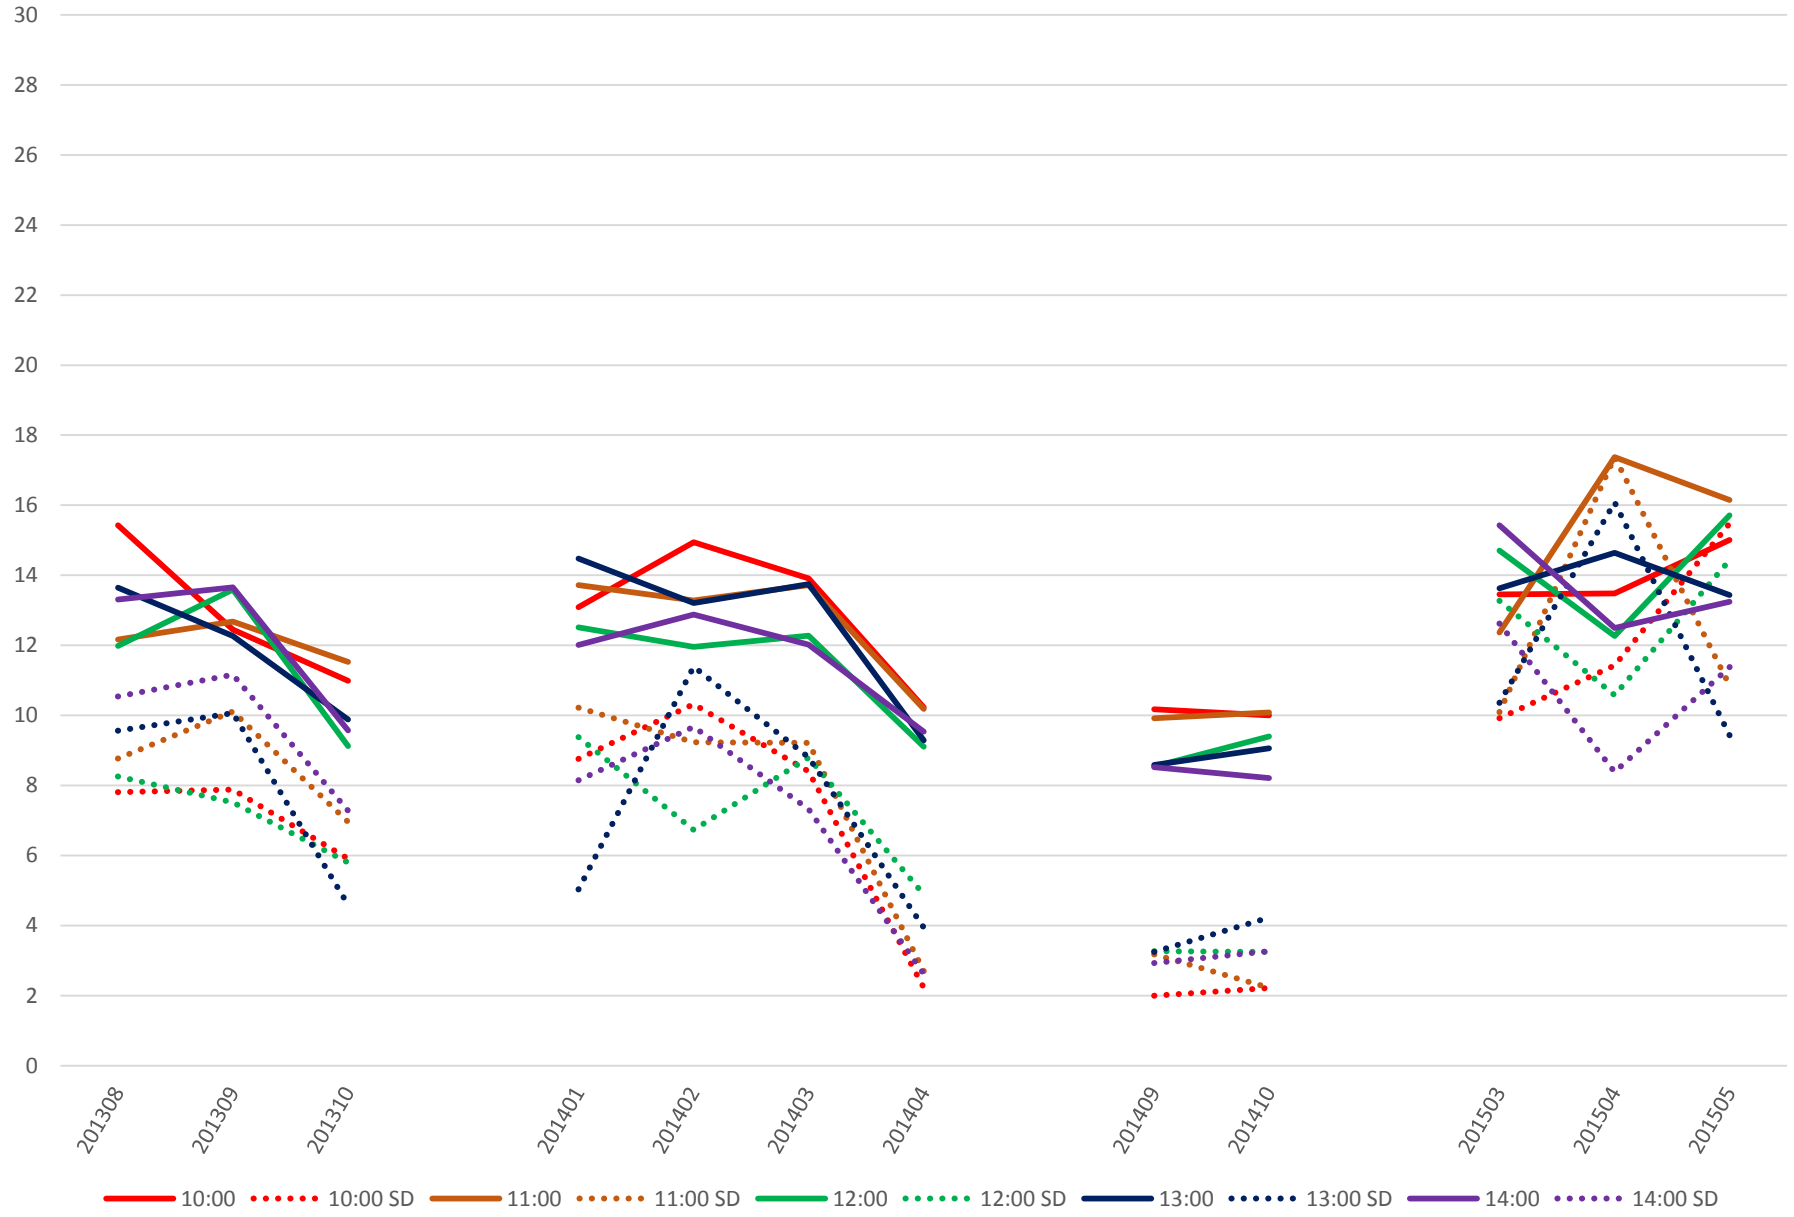

501 Queen Headways at Royal York Westbound Saturday Morning

501 Queen Headways at Royal York Westbound Saturday Middy

501 Queen Headways at Royal York Westbound Saturday Afternoon

501 Queen Headways at Royal York Westbound Saturday Evening

501 Queen Headways at Royal York Westbound Sunday Morning

501 Queen Headways at Royal York Westbound Sunday Midday

501 Queen Headways at Royal York Westbound Sunday Afternoon

501 Queen Headways at Royal York Westbound Sunday Evening