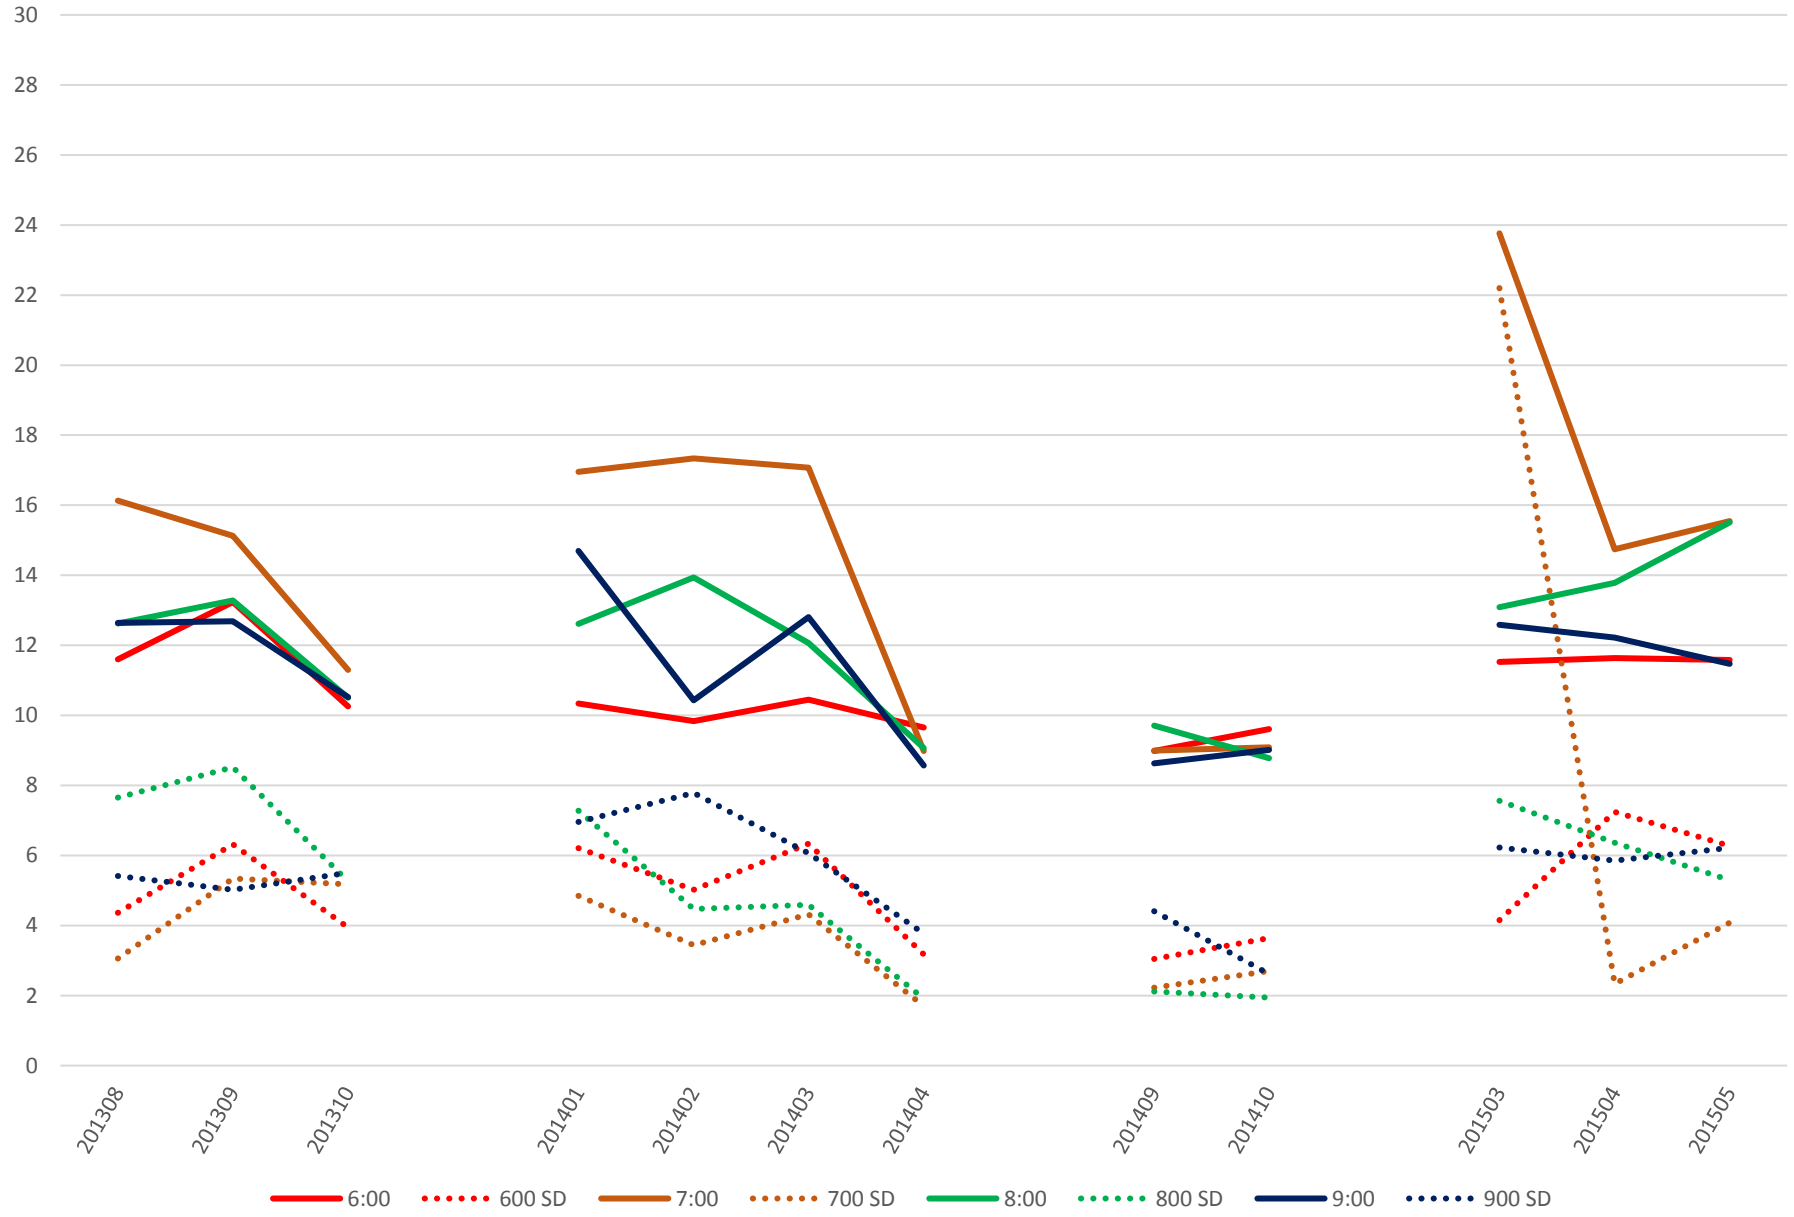

501 Queen Headways at Royal York Westbound Saturday Morning

501 Queen Headways at Royal York Westbound Saturday Middy

501 Queen Headways at Royal York Westbound Saturday Afternoon

501 Queen Headways at Royal York Westbound Saturday Evening

501 Queen Headways at Royal York Westbound Sunday Morning

501 Queen Headways at Royal York Westbound Sunday Midday

501 Queen Headways at Royal York Westbound Sunday Afternoon

501 Queen Headways at Royal York Westbound Sunday Evening