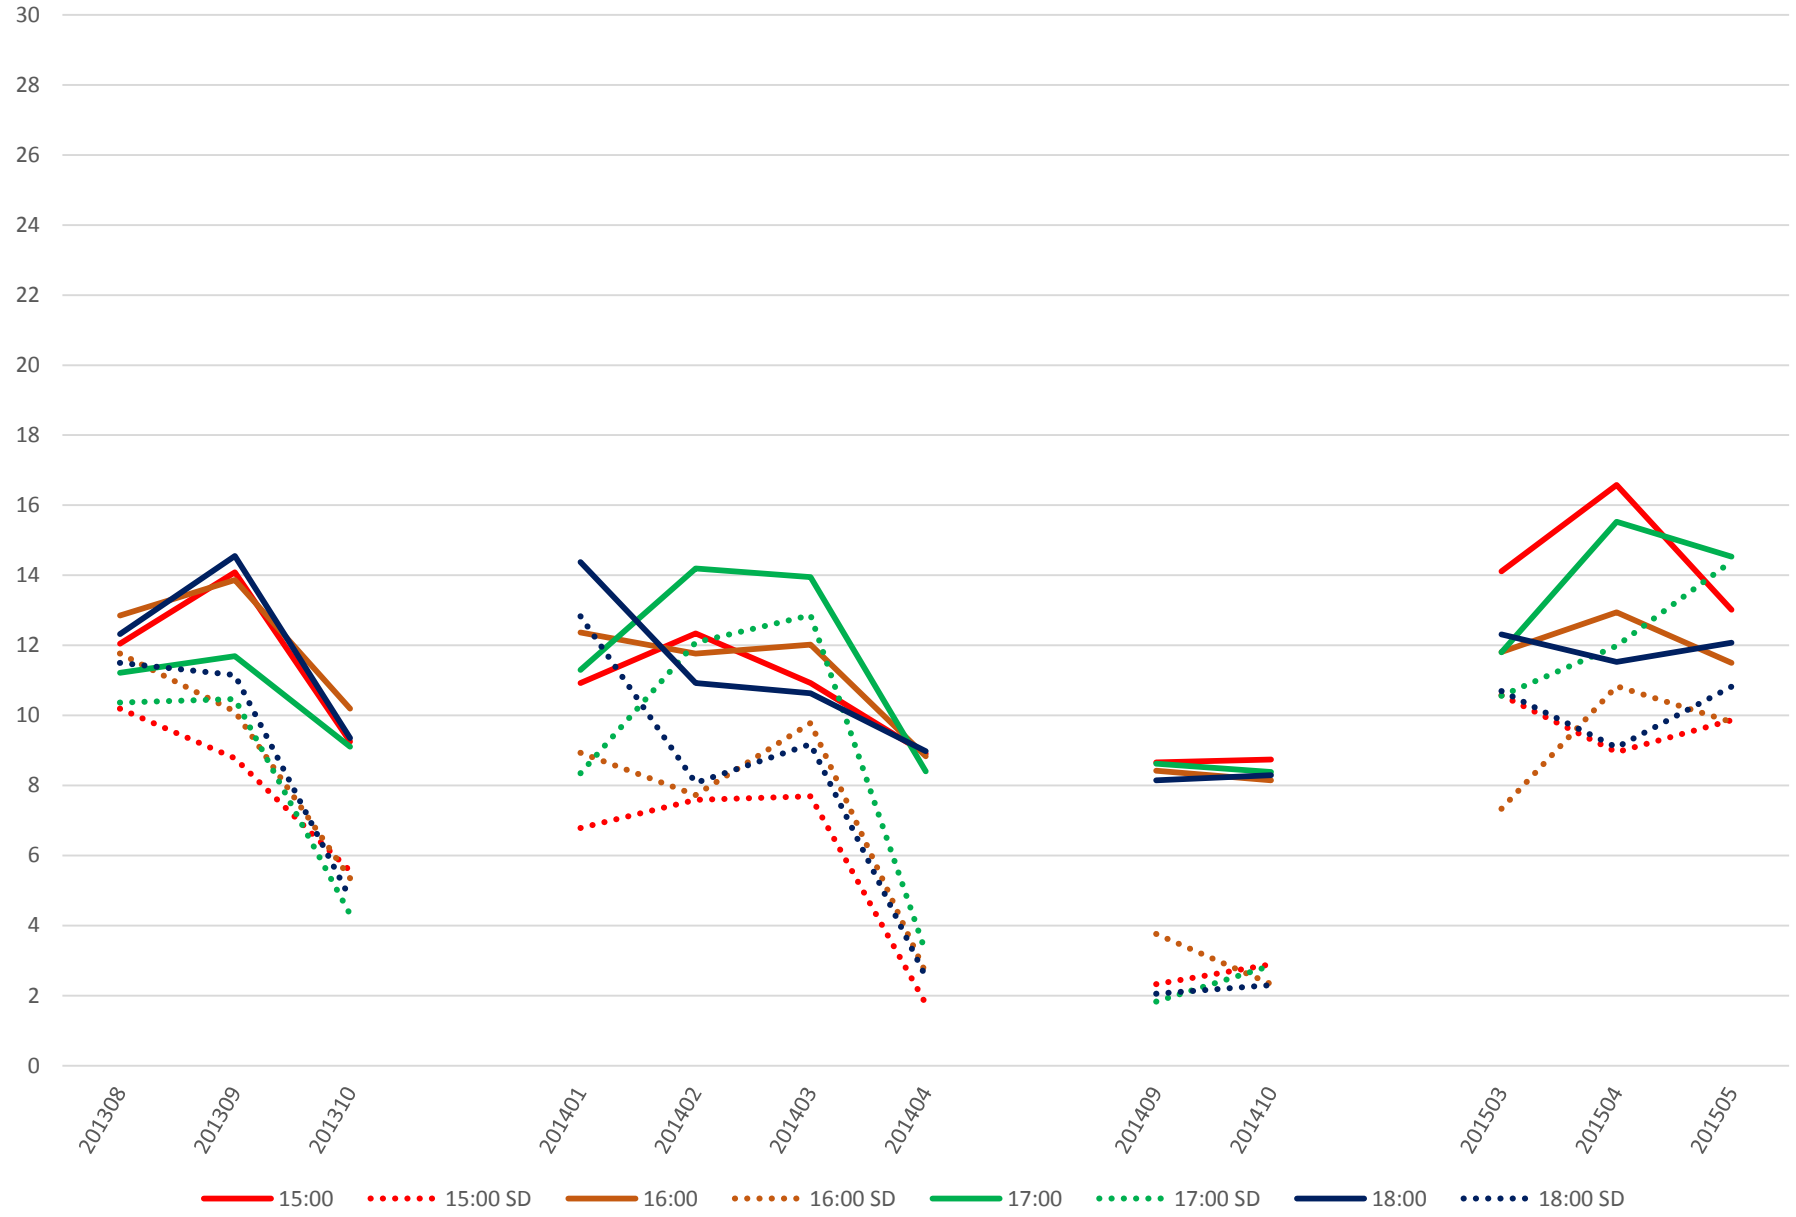

501 Queen Headways at Royal York Westbound Saturday Morning

501 Queen Headways at Royal York Westbound Saturday Middy

501 Queen Headways at Royal York Westbound Saturday Afternoon

501 Queen Headways at Royal York Westbound Saturday Evening

501 Queen Headways at Royal York Westbound Sunday Morning

501 Queen Headways at Royal York Westbound Sunday Midday

501 Queen Headways at Royal York Westbound Sunday Afternoon

501 Queen Headways at Royal York Westbound Sunday Evening