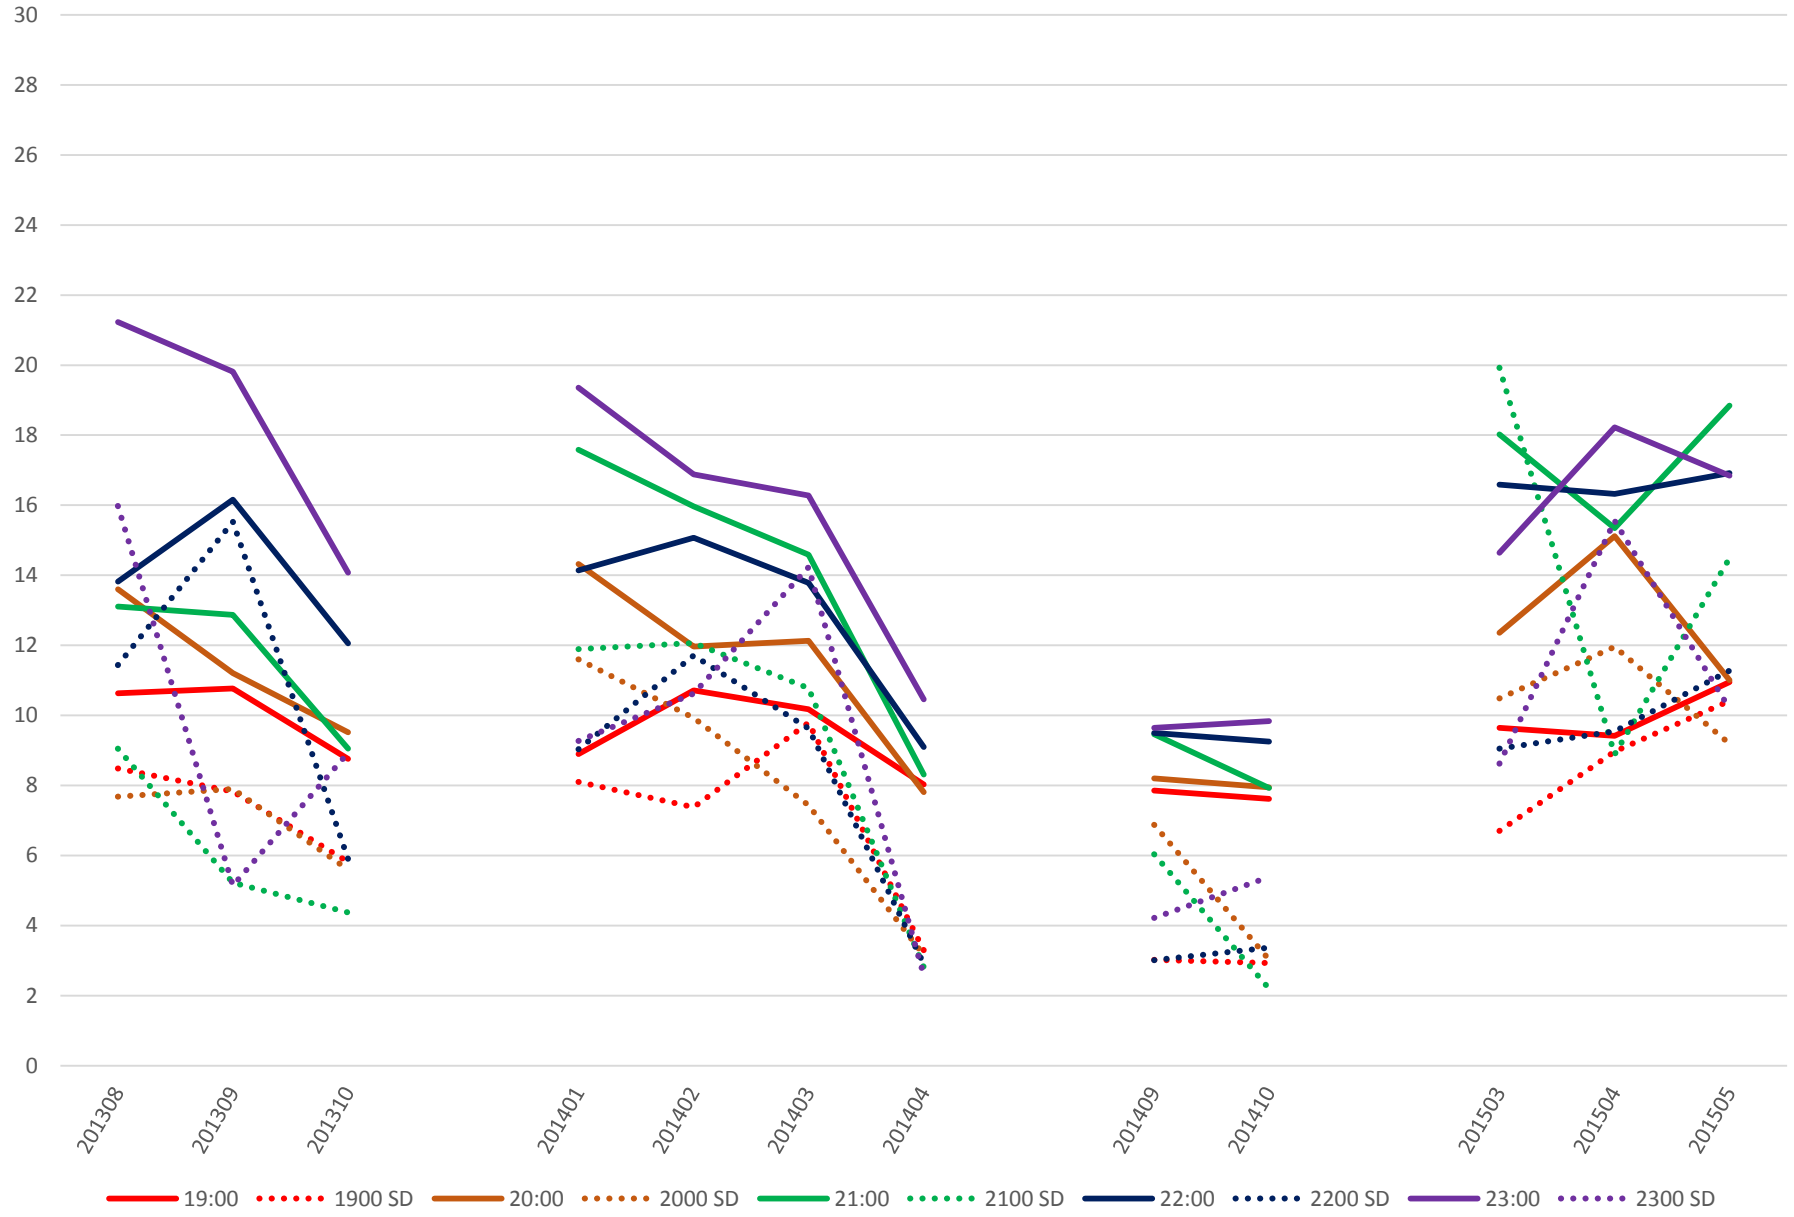

501 Queen Headways at Royal York Westbound Saturday Morning

501 Queen Headways at Royal York Westbound Saturday Middy

501 Queen Headways at Royal York Westbound Saturday Afternoon

501 Queen Headways at Royal York Westbound Saturday Evening

501 Queen Headways at Royal York Westbound Sunday Morning

501 Queen Headways at Royal York Westbound Sunday Midday

501 Queen Headways at Royal York Westbound Sunday Afternoon

501 Queen Headways at Royal York Westbound Sunday Evening