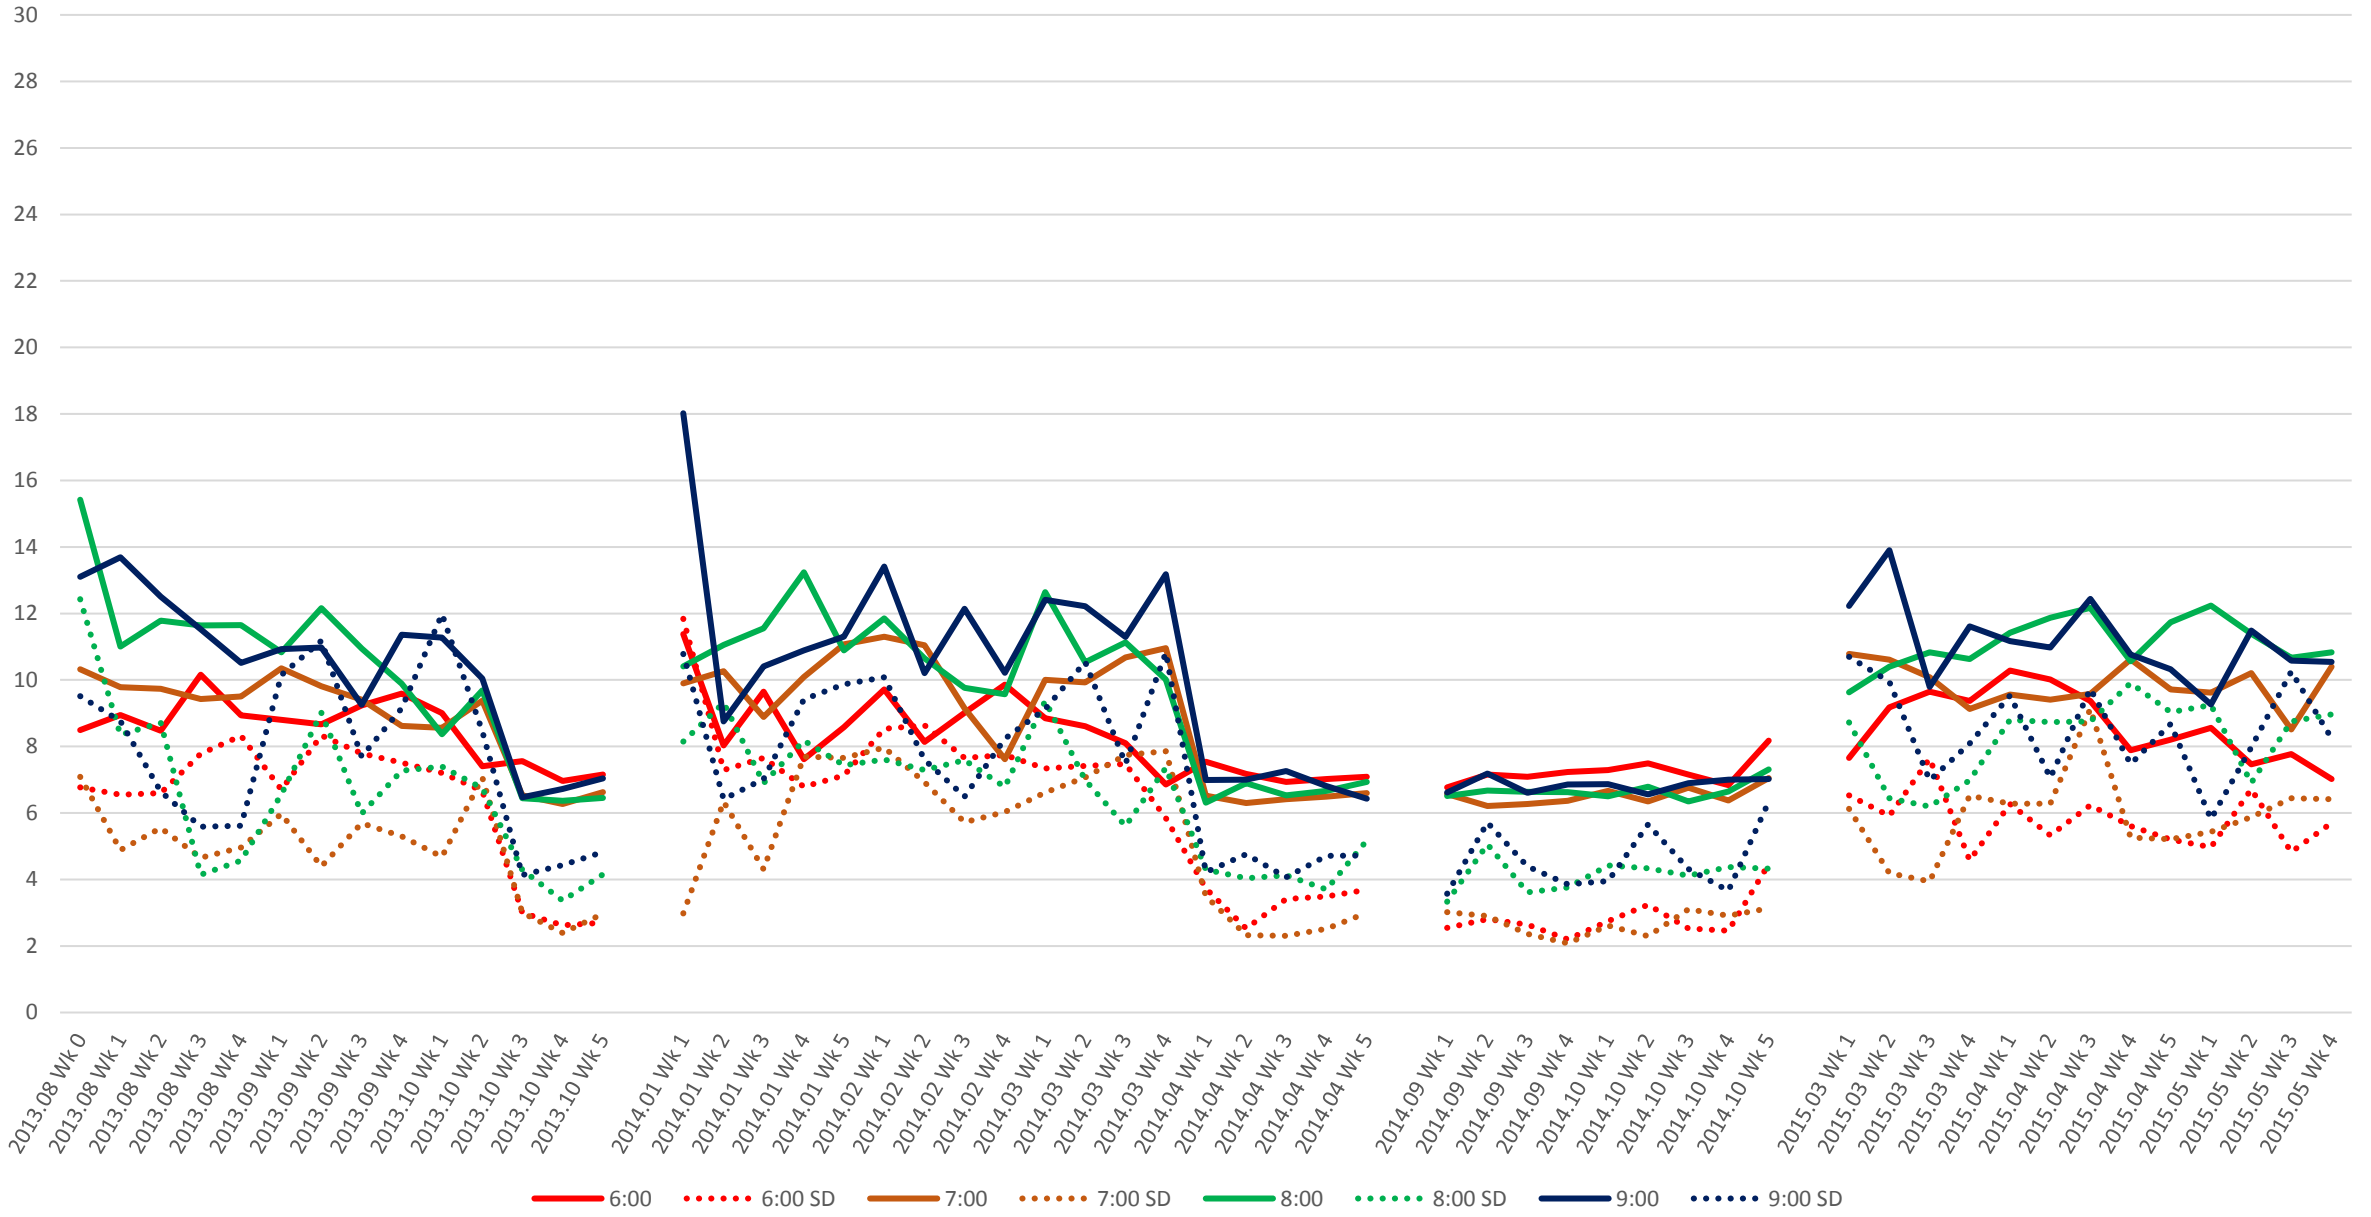

501 Queen Headways at Royal York Westbound Morning

501 Queen Headways at Royal York Westbound Middy

501 Queen Headways at Royal York Westbound Afternoon

501 Queen Headways at Royal York Westbound Evening