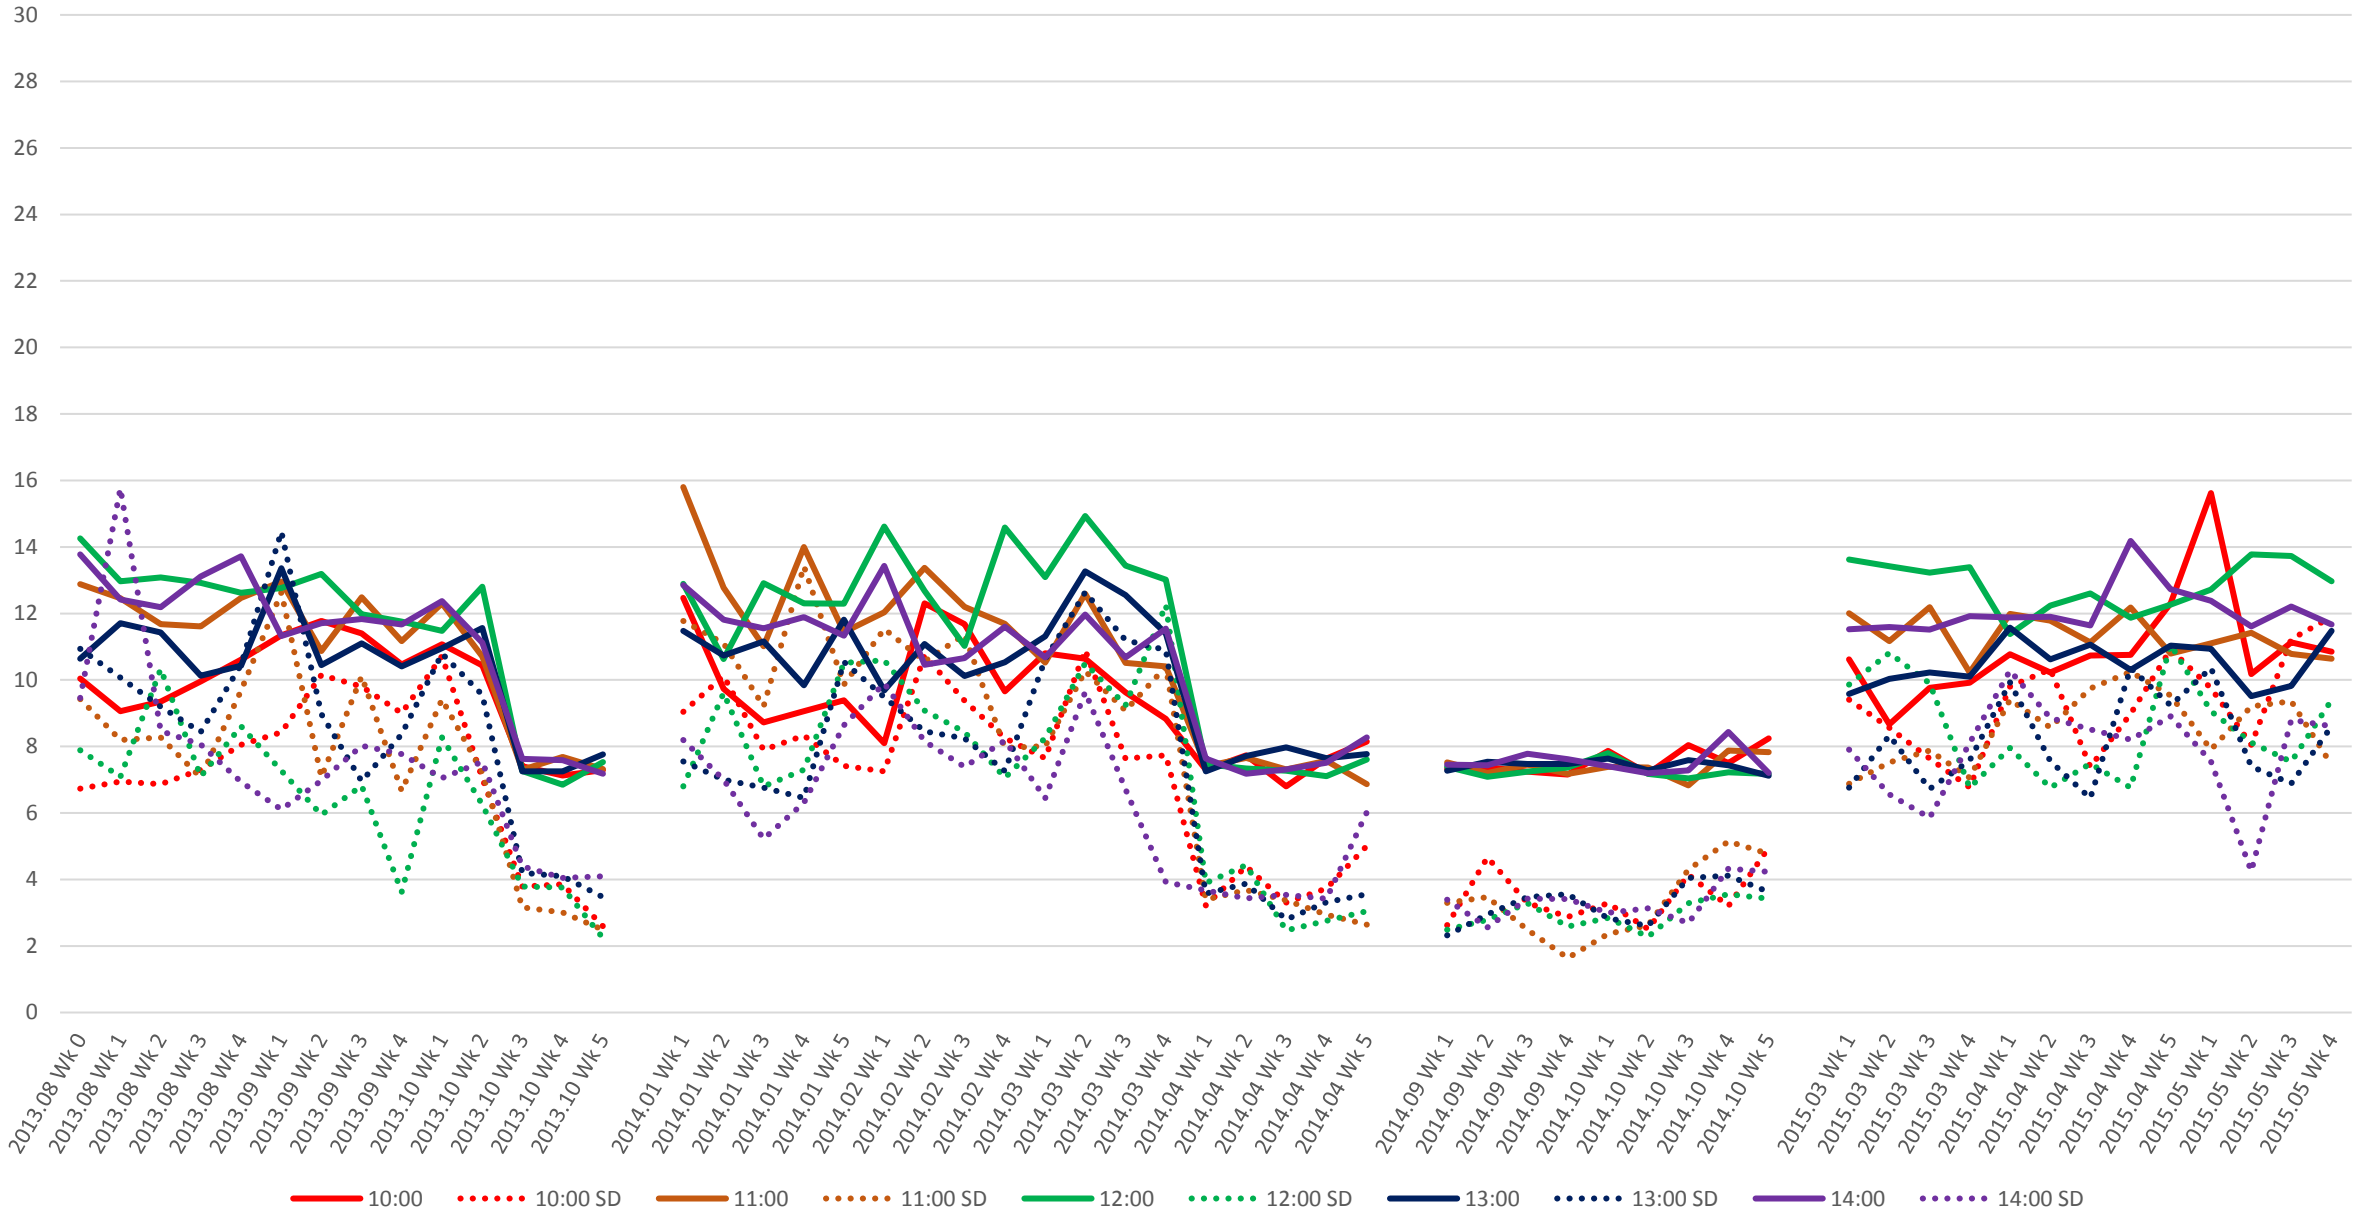

501 Queen Headways at Royal York Westbound Morning

501 Queen Headways at Royal York Westbound Middy

501 Queen Headways at Royal York Westbound Afternoon

501 Queen Headways at Royal York Westbound Evening