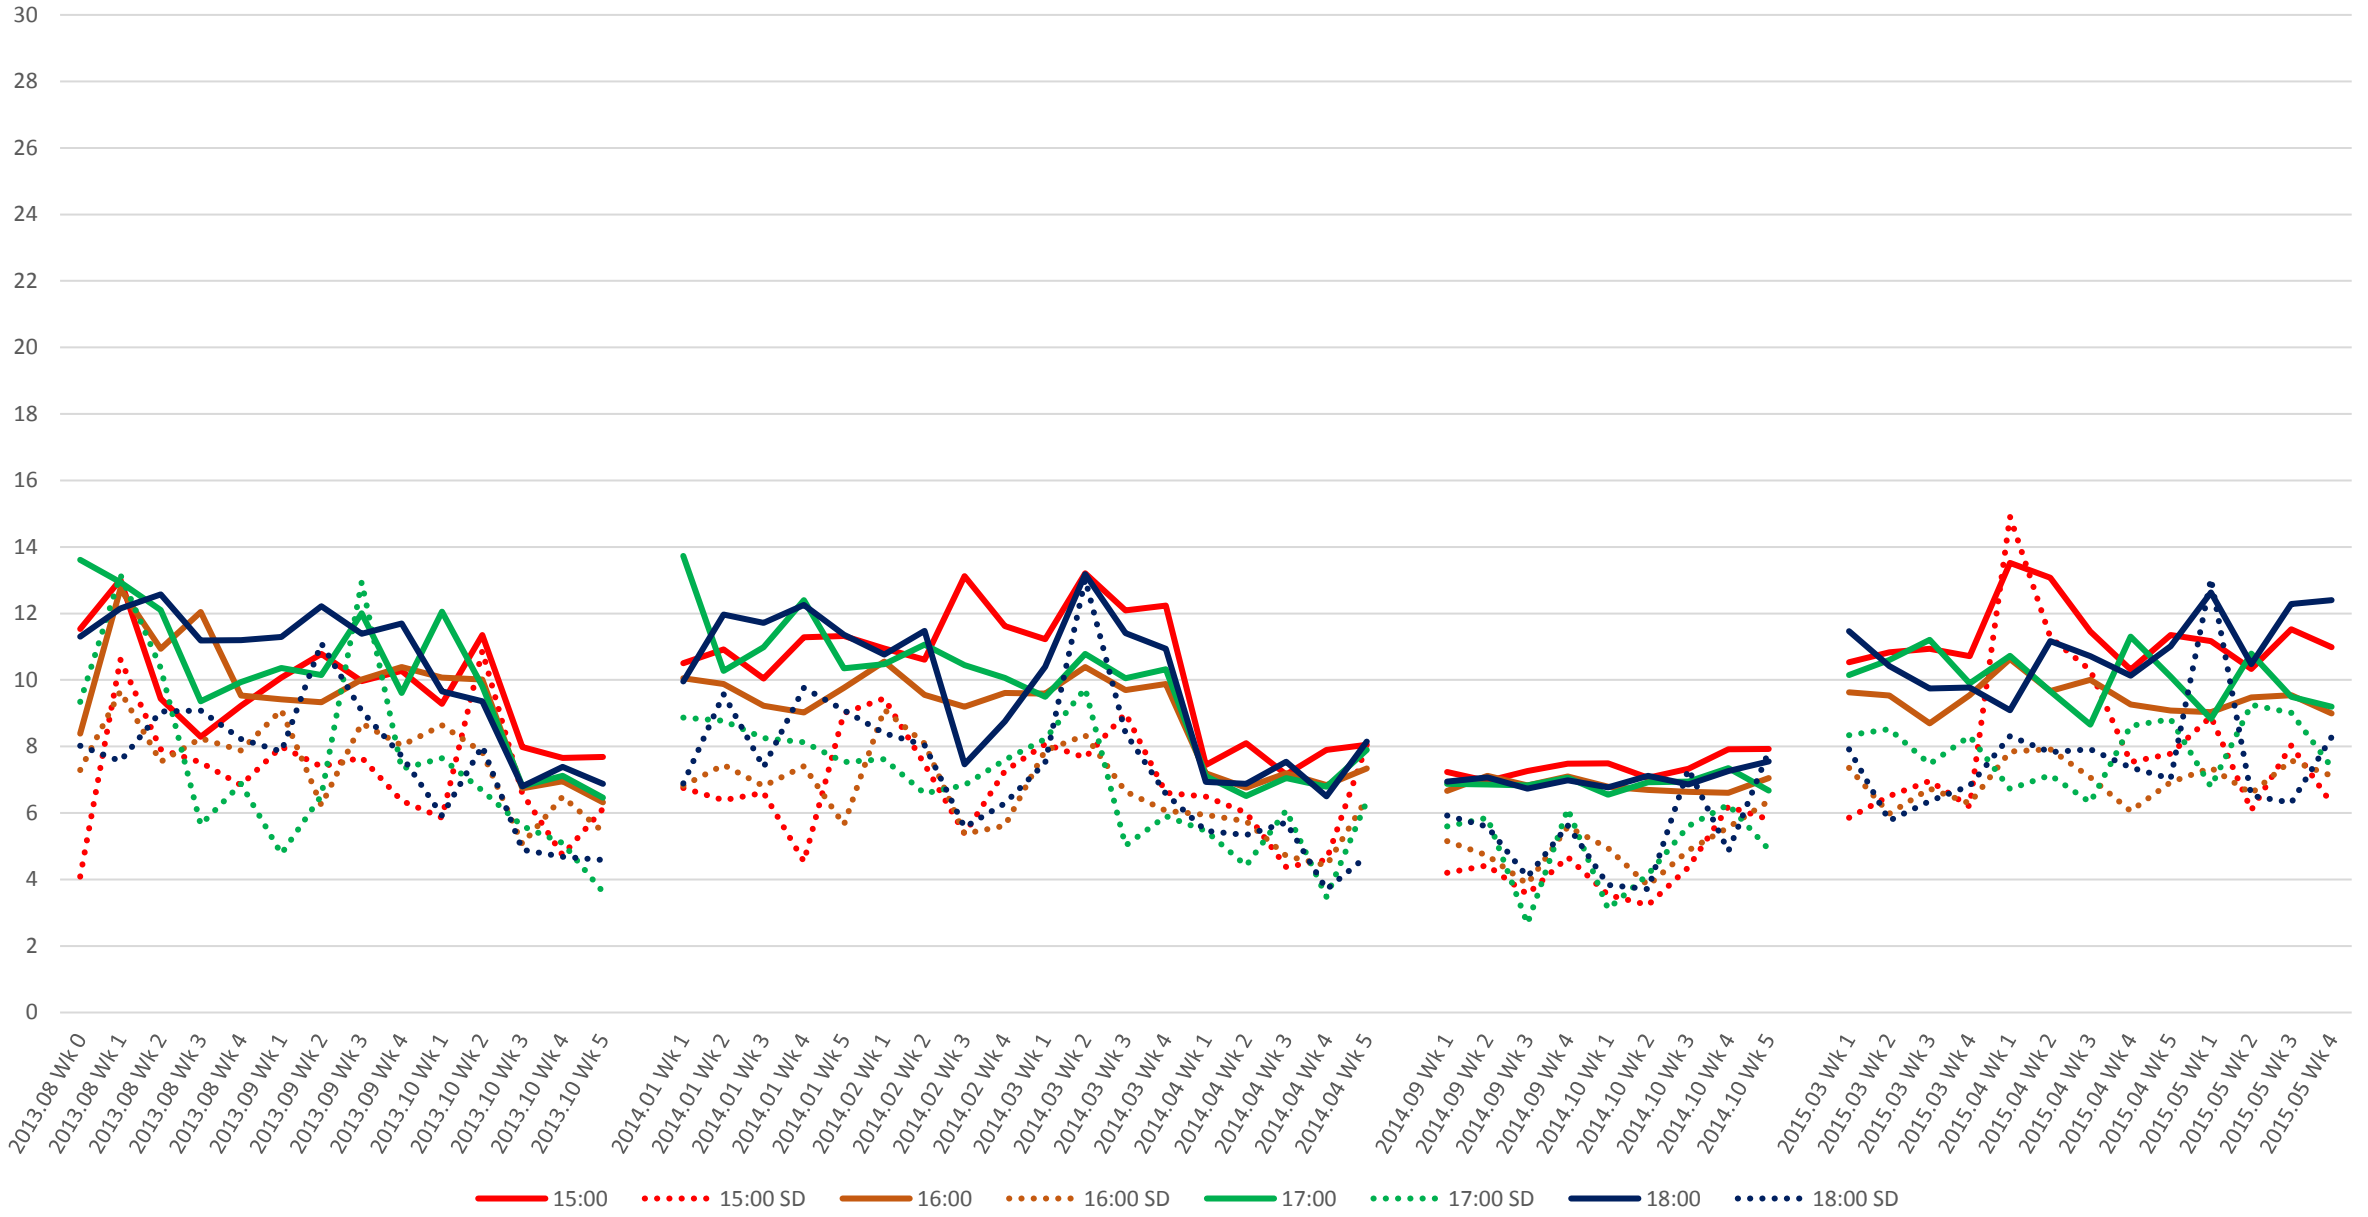

501 Queen Headways at Royal York Westbound Morning

501 Queen Headways at Royal York Westbound Middy

501 Queen Headways at Royal York Westbound Afternoon

501 Queen Headways at Royal York Westbound Evening