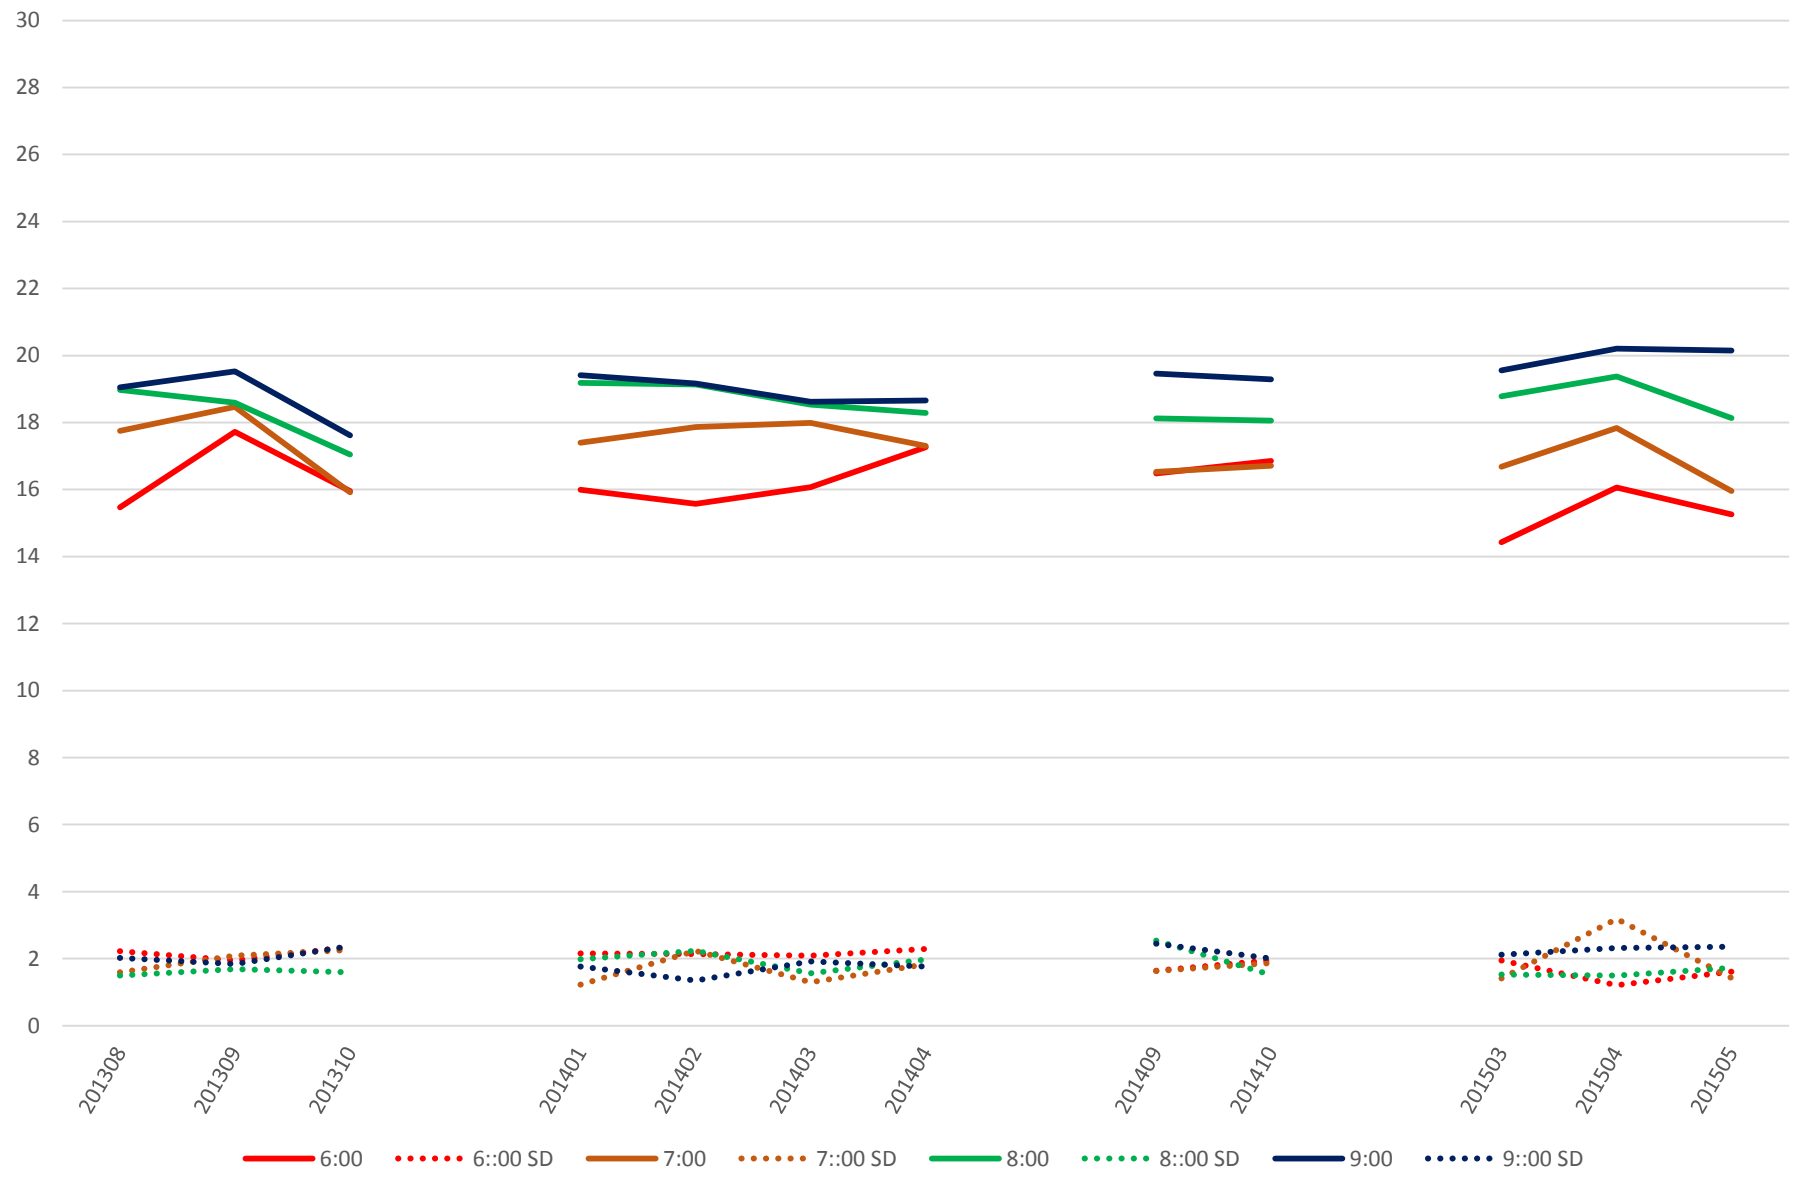

501 Queen Link Times From Lakeshore Humber To Long Branch Loop Westbound Saturday Morning

501 Queen Link Times From Lakeshore Humber To Long Branch Loop Westbound Saturday Midday

501 Queen Link Times From Lakeshore Humber To Long Branch Loop Westbound Saturday Afternoon

501 Queen Link Times From Lakeshore Humber To Long Branch Loop Westbound Saturday Evening

501 Queen Link Times From Lakeshore Humber To Long Branch Loop Westbound Sunday Morning

501 Queen Link Times From Lakeshore Humber To Long Branch Loop Westbound Sunday Midday

501 Queen Link Times From Lakeshore Humber To Long Branch Loop Westbound Sunday Afternoon

501 Queen Link Times From Lakeshore Humber To Long Branch Loop Westbound Sunday Evening