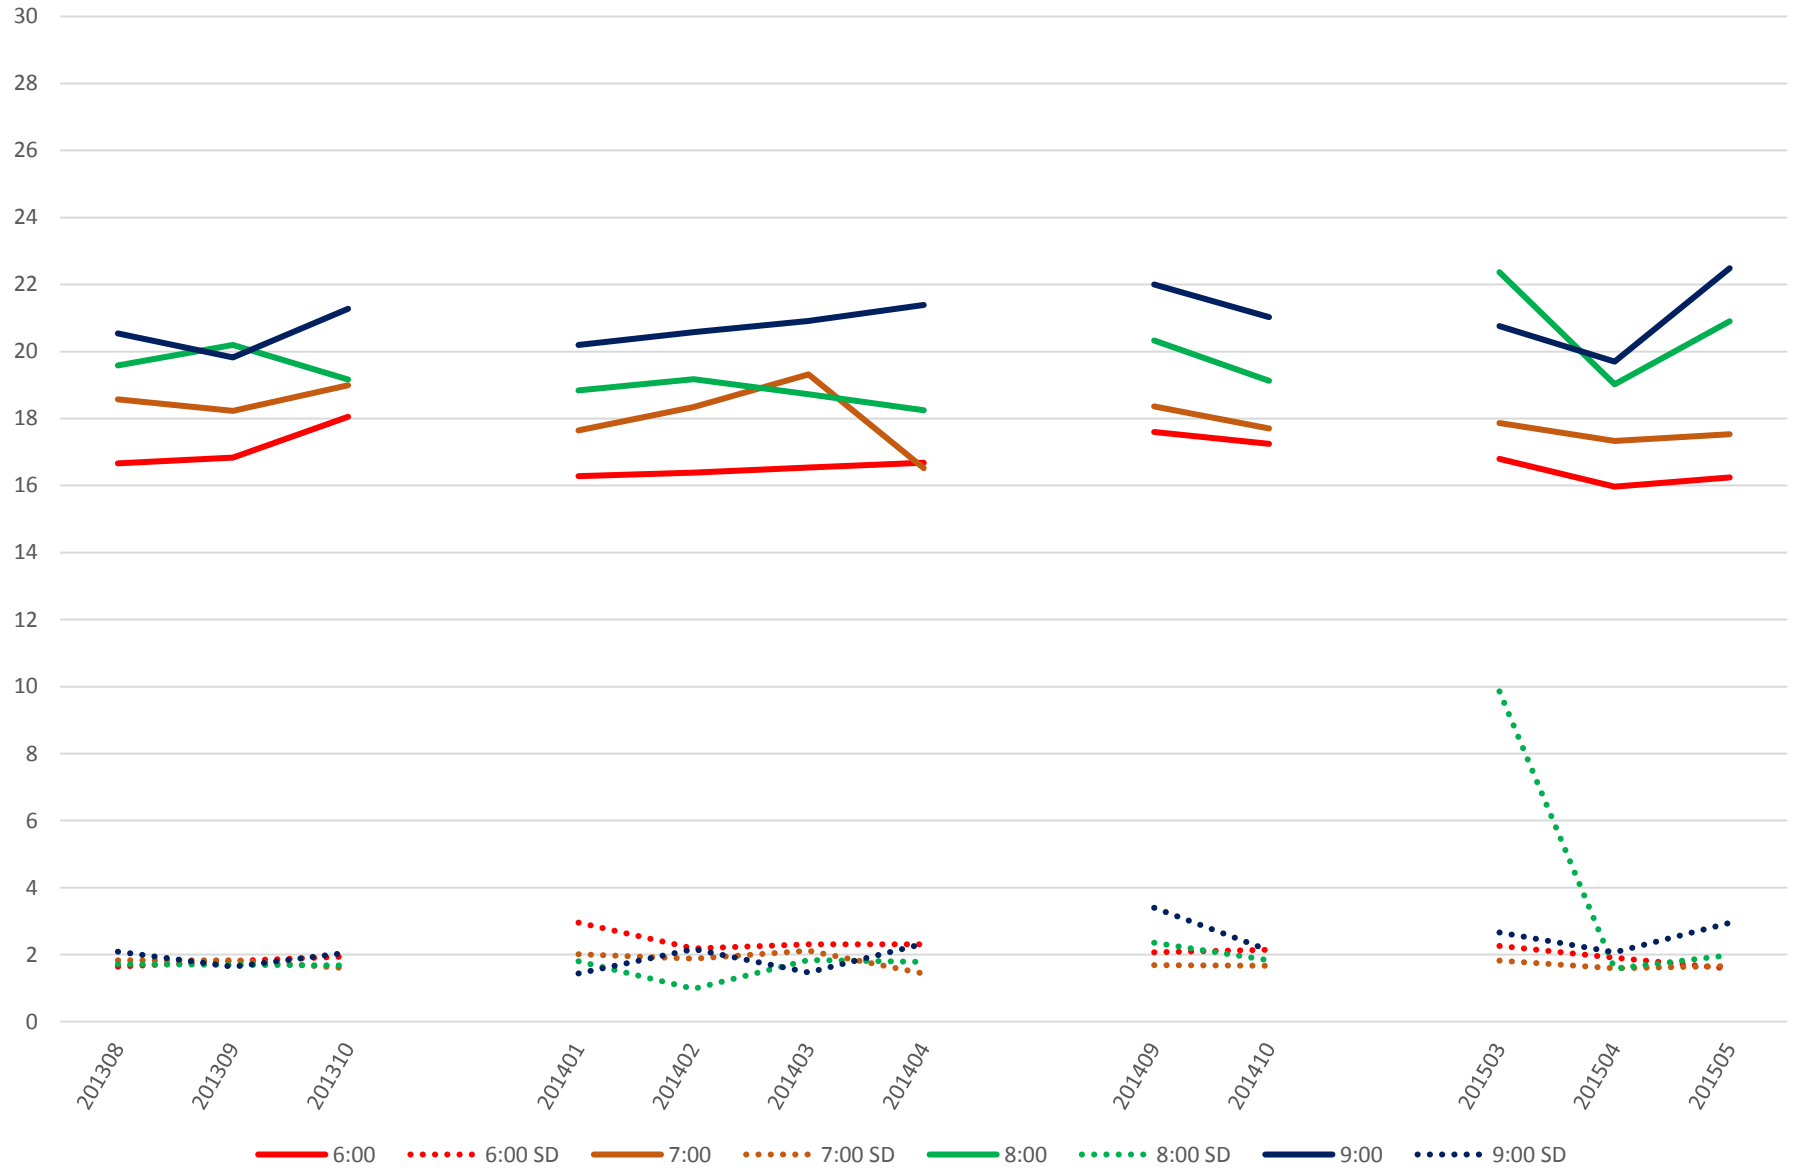

501 Queen Link Times From Lakeshore Humber To Long Branch Loop Westbound Saturday Morning

501 Queen Link Times From Lakeshore Humber To Long Branch Loop Westbound Saturday Midday

501 Queen Link Times From Lakeshore Humber To Long Branch Loop Westbound Saturday Afternoon

501 Queen Link Times From Lakeshore Humber To Long Branch Loop Westbound Saturday Evening

501 Queen Link Times From Lakeshore Humber To Long Branch Loop Westbound Sunday Morning

501 Queen Link Times From Lakeshore Humber To Long Branch Loop Westbound Sunday Midday

501 Queen Link Times From Lakeshore Humber To Long Branch Loop Westbound Sunday Afternoon

501 Queen Link Times From Lakeshore Humber To Long Branch Loop Westbound Sunday Evening