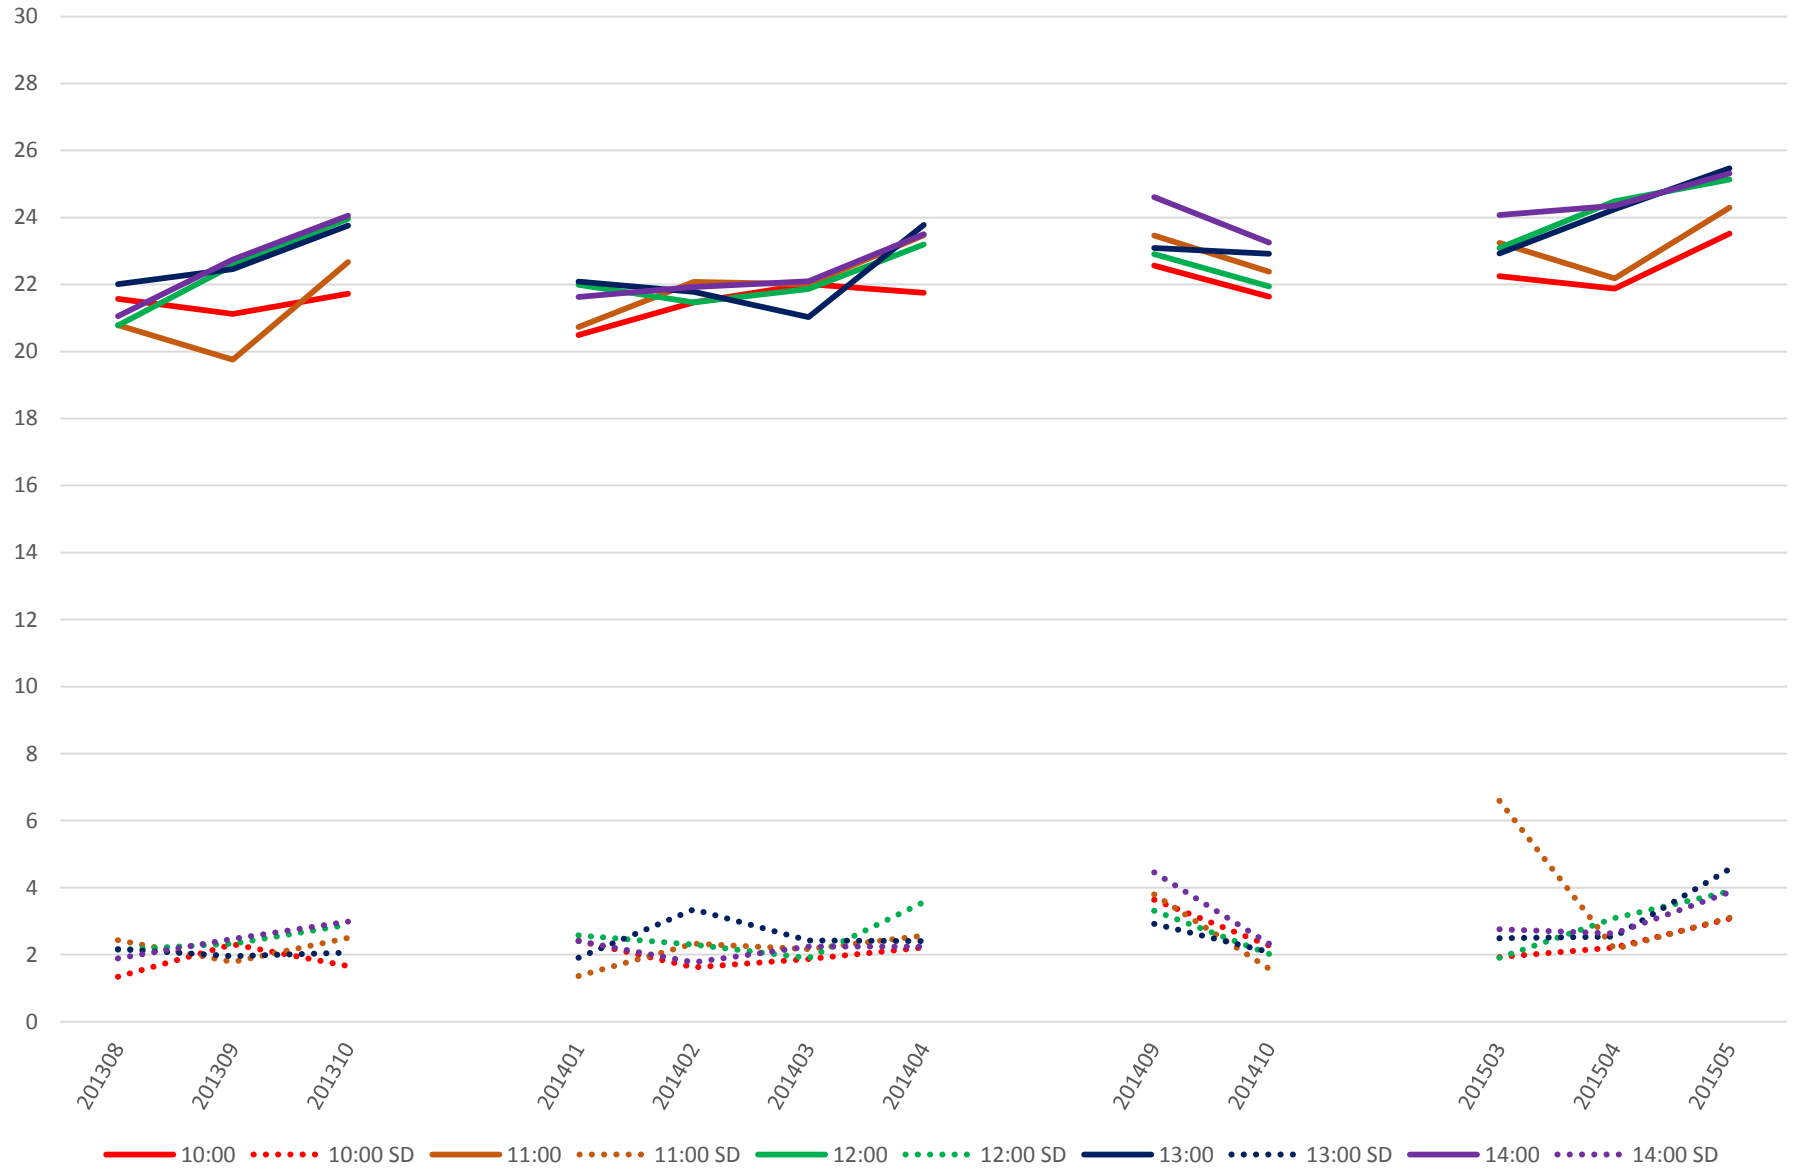

501 Queen Link Times From Lakeshore Humber To Long Branch Loop Westbound Saturday Morning

501 Queen Link Times From Lakeshore Humber To Long Branch Loop Westbound Saturday Midday

501 Queen Link Times From Lakeshore Humber To Long Branch Loop Westbound Saturday Afternoon

501 Queen Link Times From Lakeshore Humber To Long Branch Loop Westbound Saturday Evening

501 Queen Link Times From Lakeshore Humber To Long Branch Loop Westbound Sunday Morning

501 Queen Link Times From Lakeshore Humber To Long Branch Loop Westbound Sunday Midday

501 Queen Link Times From Lakeshore Humber To Long Branch Loop Westbound Sunday Afternoon

501 Queen Link Times From Lakeshore Humber To Long Branch Loop Westbound Sunday Evening