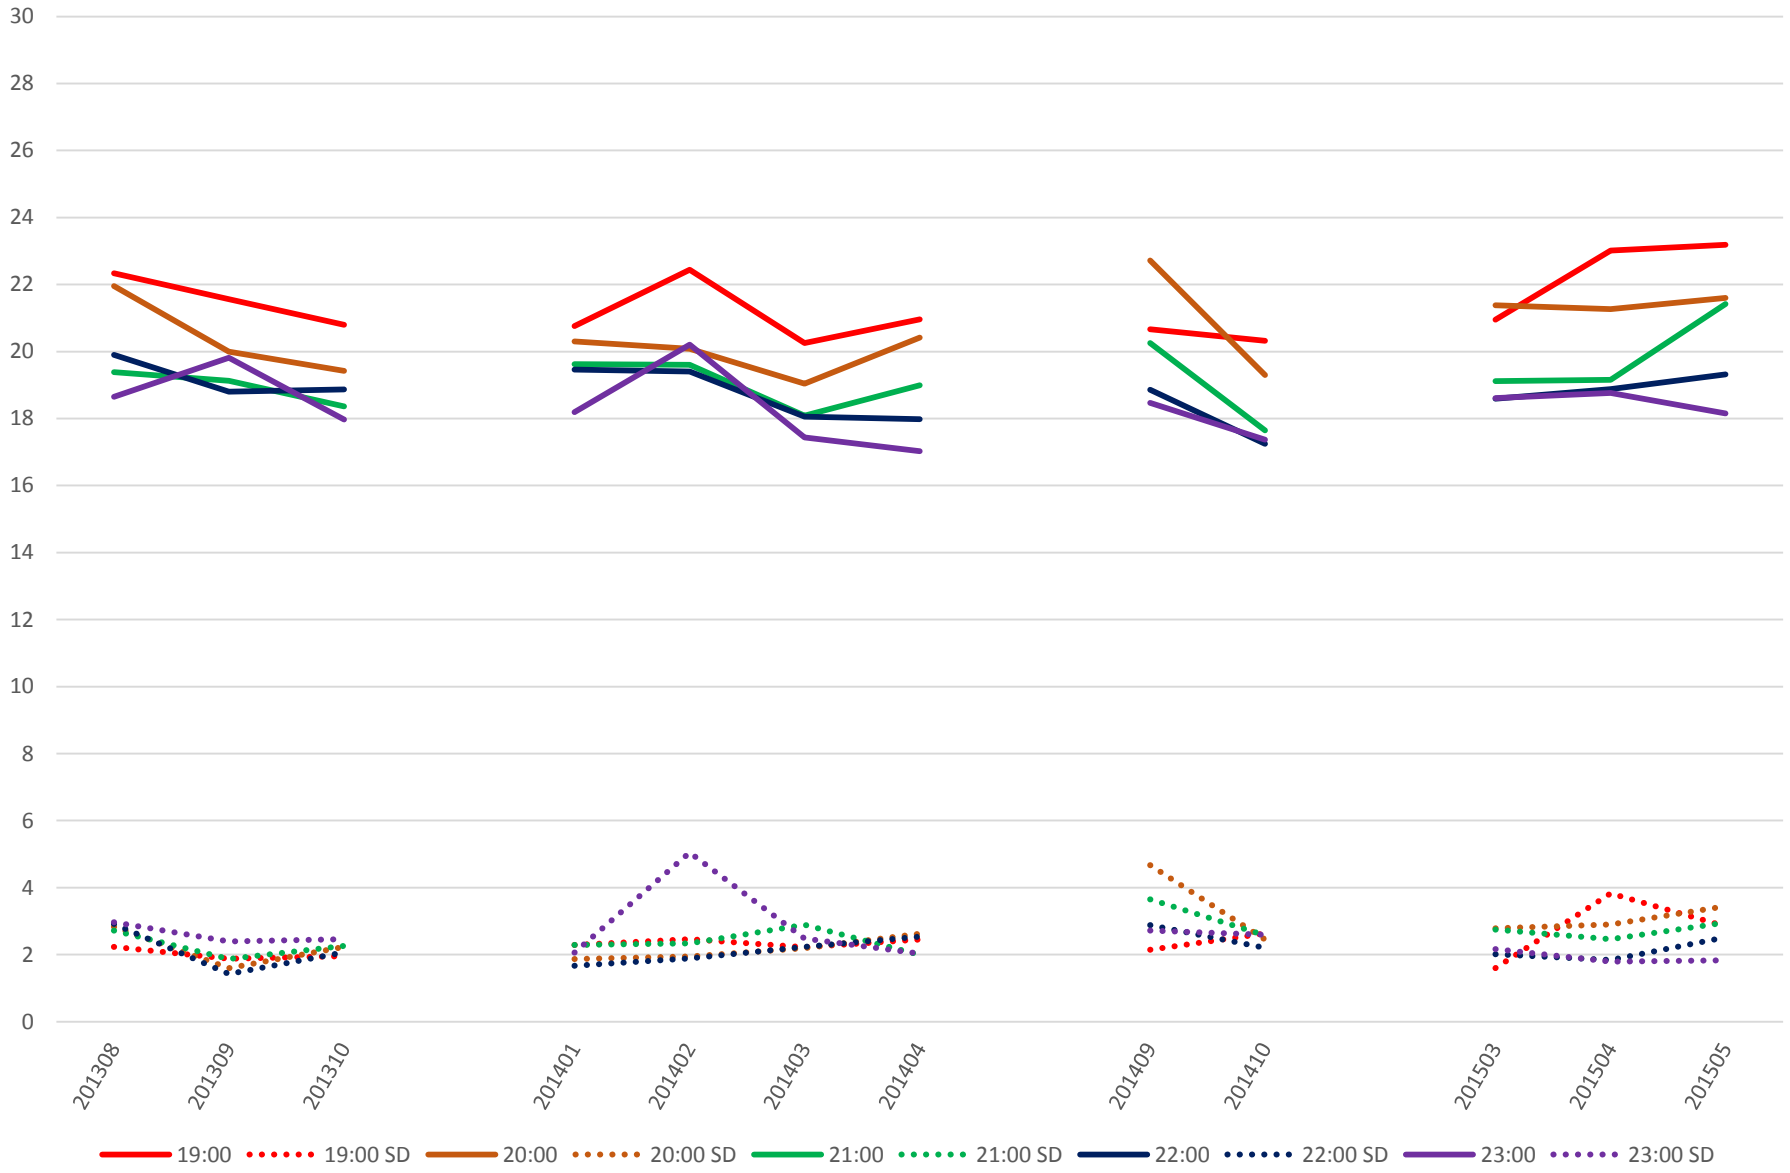

501 Queen Link Times From Lakeshore Humber To Long Branch Loop Westbound Saturday Morning

501 Queen Link Times From Lakeshore Humber To Long Branch Loop Westbound Saturday Midday

501 Queen Link Times From Lakeshore Humber To Long Branch Loop Westbound Saturday Afternoon

501 Queen Link Times From Lakeshore Humber To Long Branch Loop Westbound Saturday Evening

501 Queen Link Times From Lakeshore Humber To Long Branch Loop Westbound Sunday Morning

501 Queen Link Times From Lakeshore Humber To Long Branch Loop Westbound Sunday Midday

501 Queen Link Times From Lakeshore Humber To Long Branch Loop Westbound Sunday Afternoon

501 Queen Link Times From Lakeshore Humber To Long Branch Loop Westbound Sunday Evening