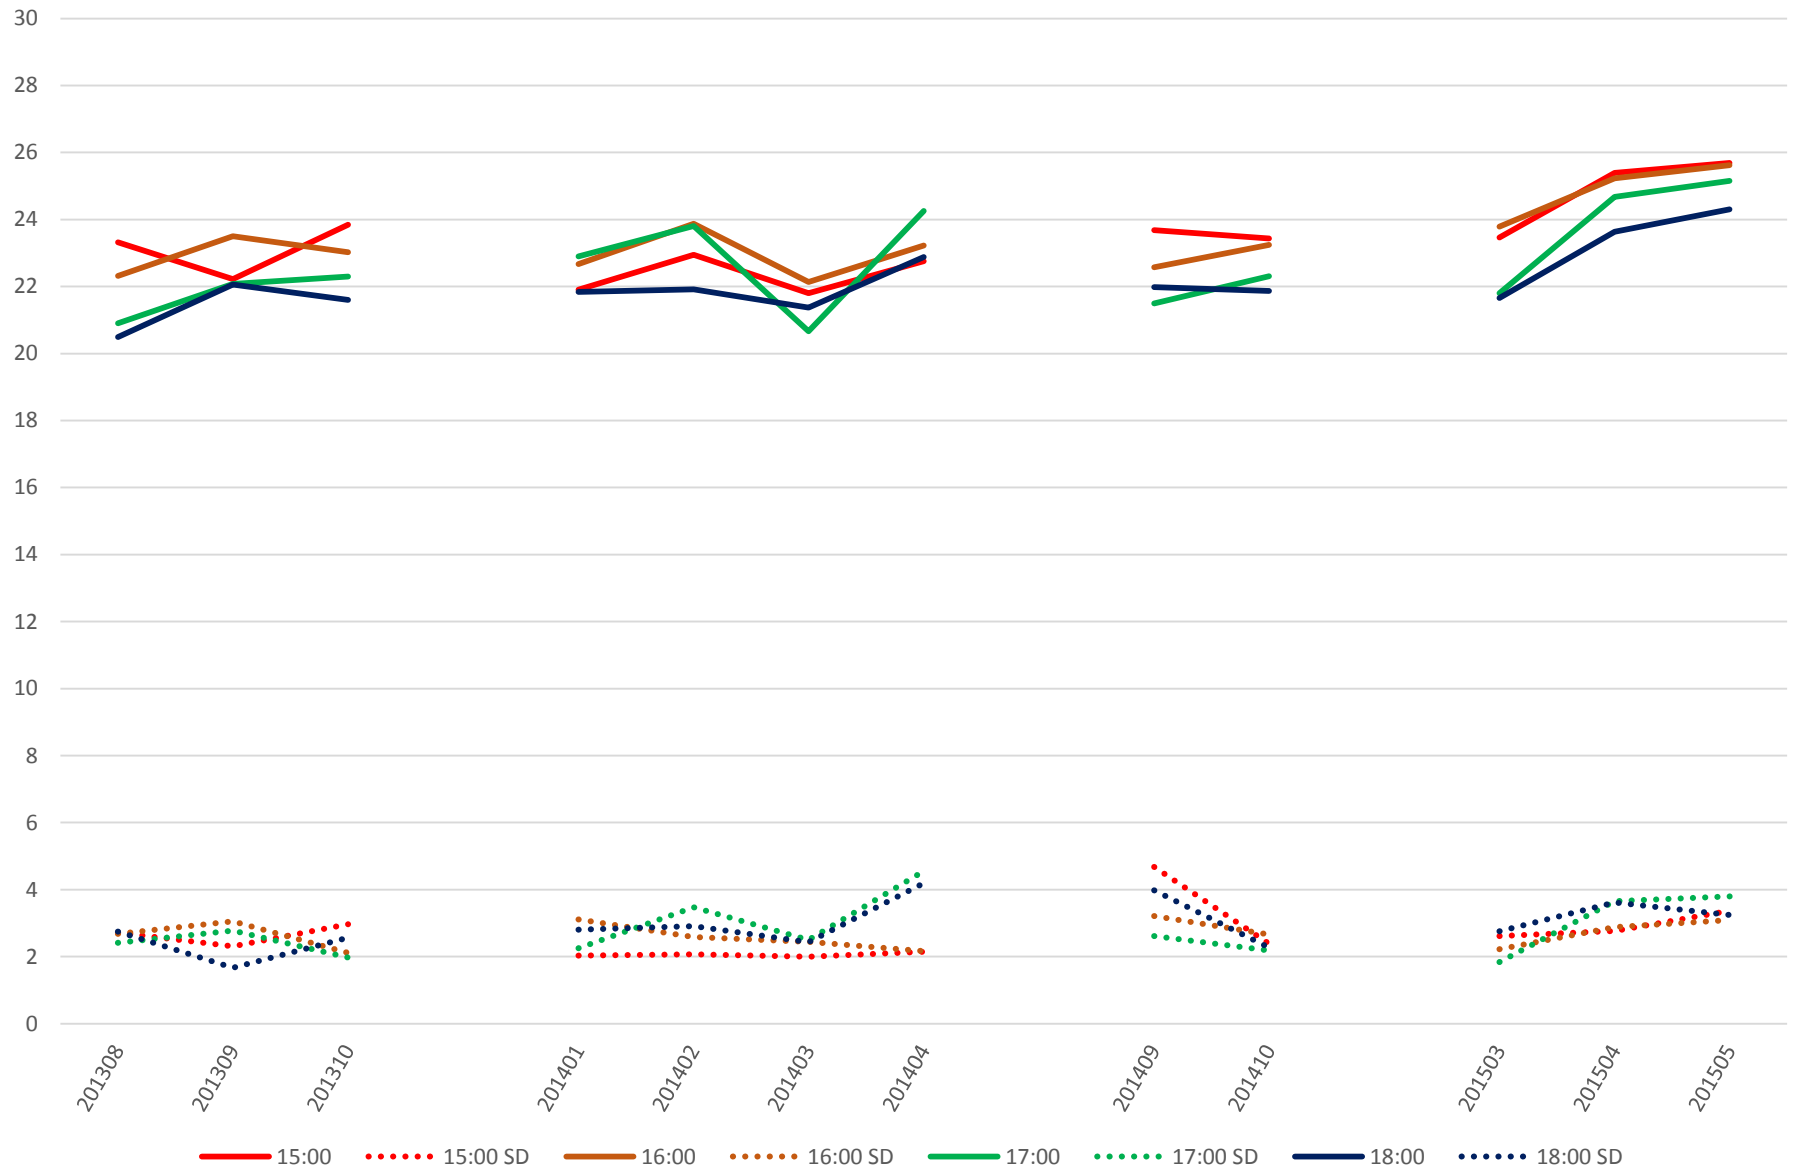

501 Queen Link Times From Lakeshore Humber To Long Branch Loop Westbound Saturday Morning

501 Queen Link Times From Lakeshore Humber To Long Branch Loop Westbound Saturday Midday

501 Queen Link Times From Lakeshore Humber To Long Branch Loop Westbound Saturday Afternoon

501 Queen Link Times From Lakeshore Humber To Long Branch Loop Westbound Saturday Evening

501 Queen Link Times From Lakeshore Humber To Long Branch Loop Westbound Sunday Morning

501 Queen Link Times From Lakeshore Humber To Long Branch Loop Westbound Sunday Midday

501 Queen Link Times From Lakeshore Humber To Long Branch Loop Westbound Sunday Afternoon

501 Queen Link Times From Lakeshore Humber To Long Branch Loop Westbound Sunday Evening