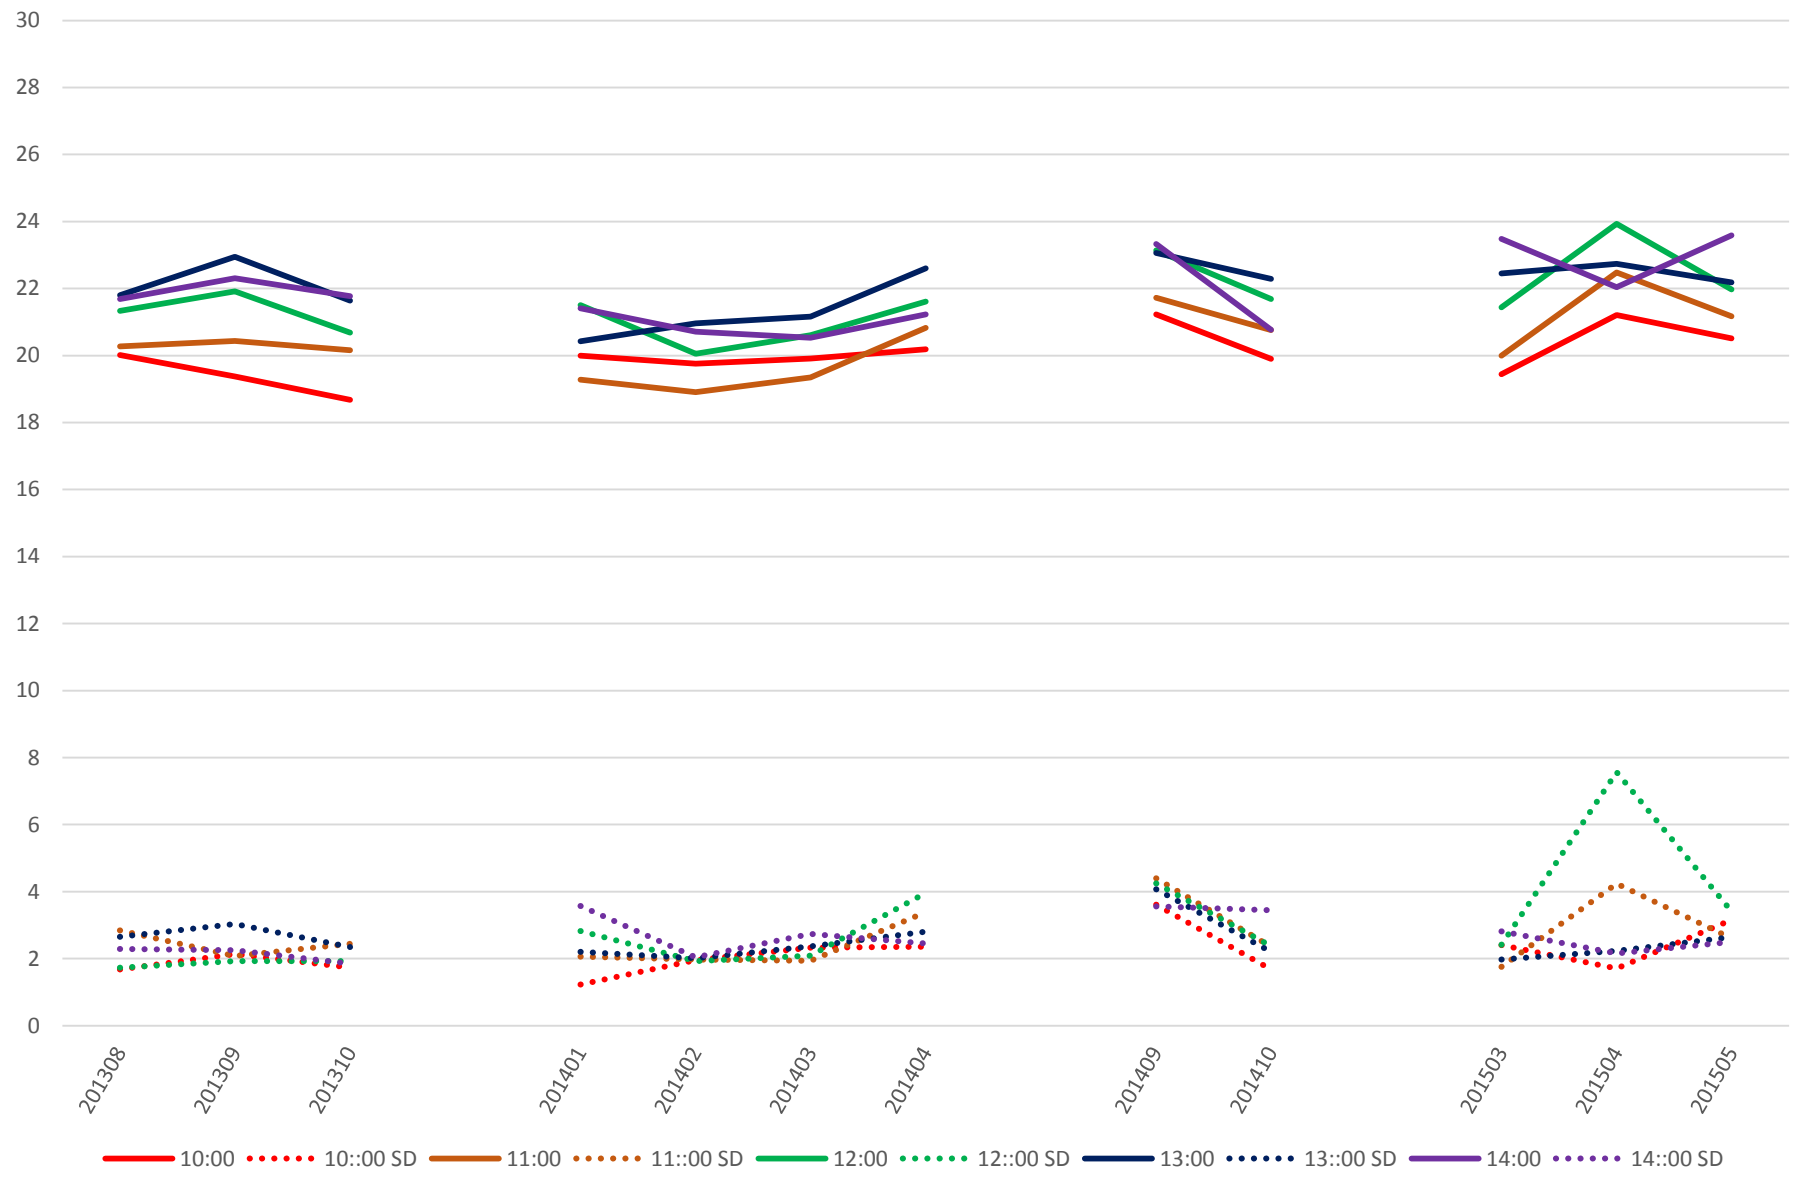

501 Queen Link Times From Lakeshore Humber To Long Branch Loop Westbound Saturday Morning

501 Queen Link Times From Lakeshore Humber To Long Branch Loop Westbound Saturday Midday

501 Queen Link Times From Lakeshore Humber To Long Branch Loop Westbound Saturday Afternoon

501 Queen Link Times From Lakeshore Humber To Long Branch Loop Westbound Saturday Evening

501 Queen Link Times From Lakeshore Humber To Long Branch Loop Westbound Sunday Morning

501 Queen Link Times From Lakeshore Humber To Long Branch Loop Westbound Sunday Midday

501 Queen Link Times From Lakeshore Humber To Long Branch Loop Westbound Sunday Afternoon

501 Queen Link Times From Lakeshore Humber To Long Branch Loop Westbound Sunday Evening