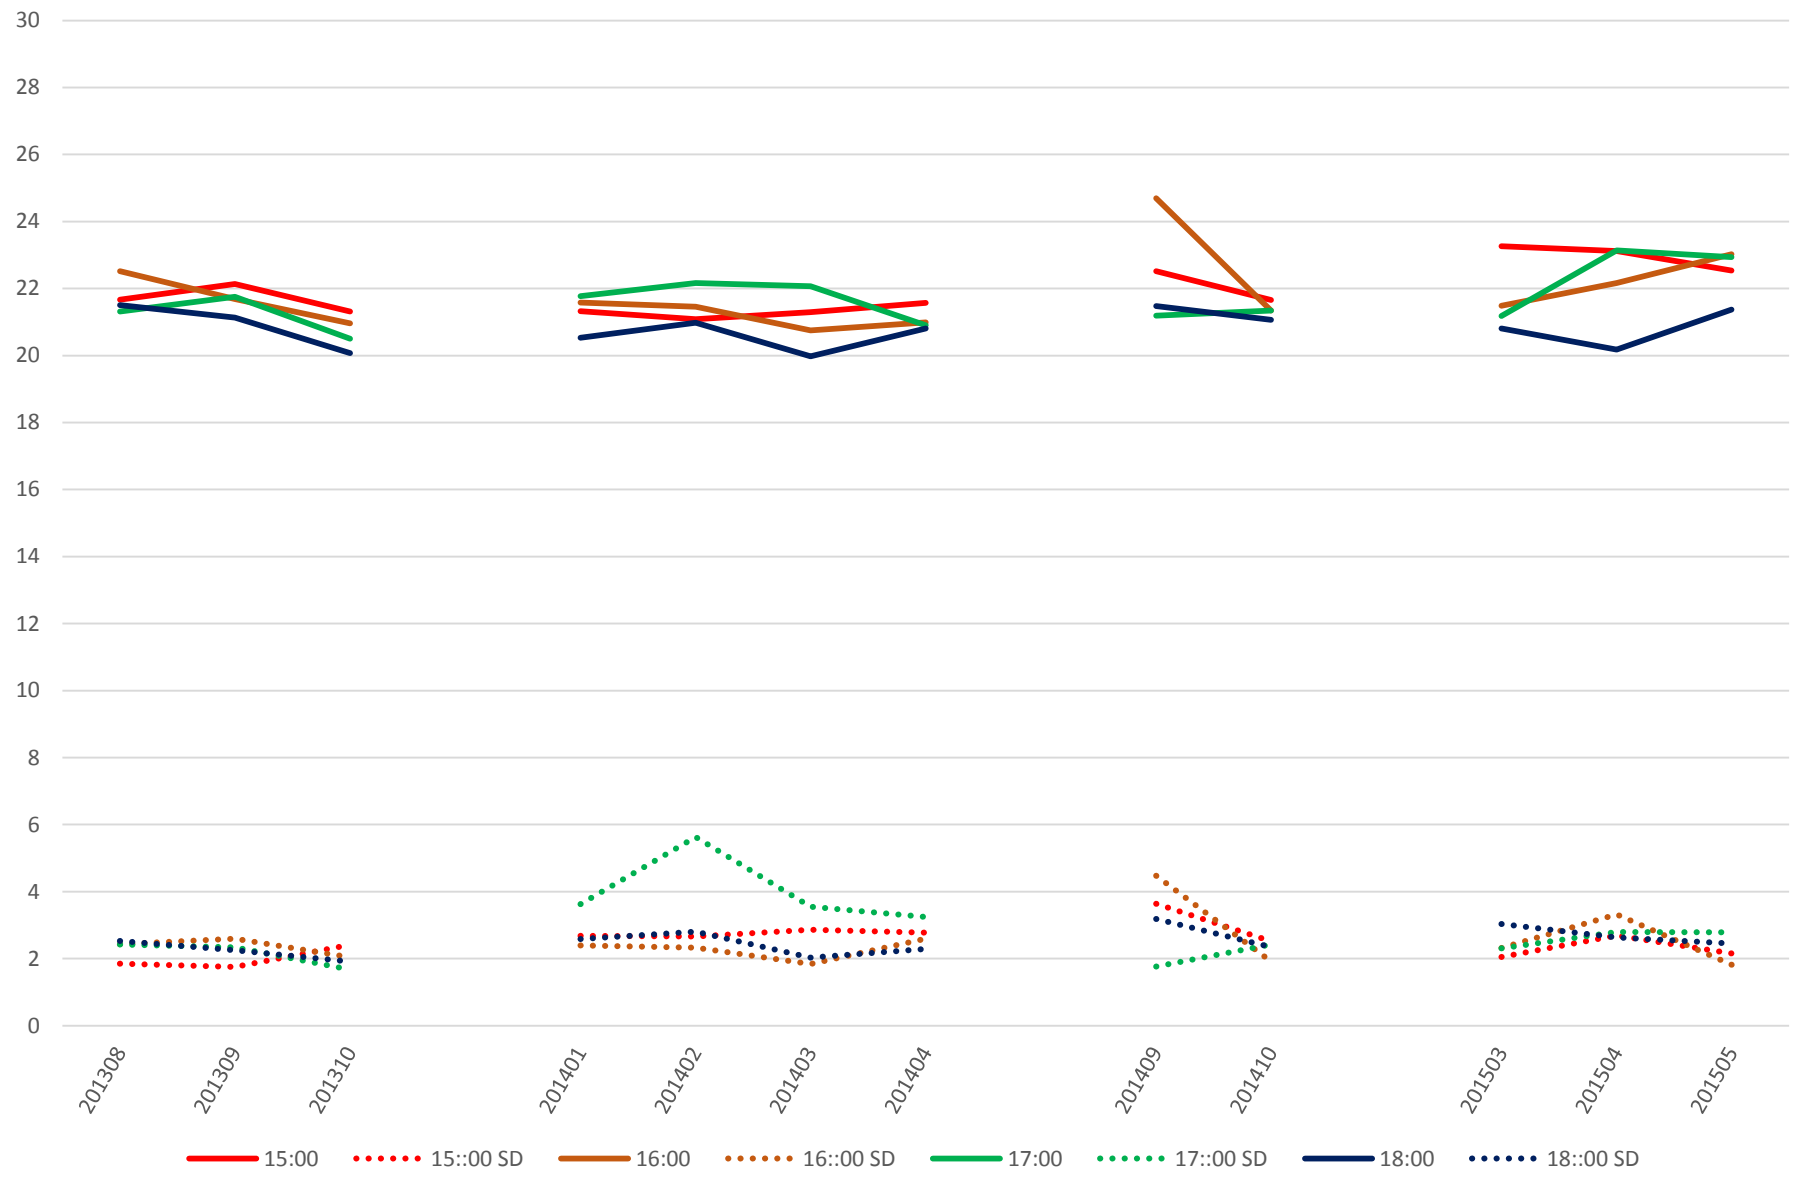

501 Queen Link Times From Lakeshore Humber To Long Branch Loop Westbound Saturday Morning

501 Queen Link Times From Lakeshore Humber To Long Branch Loop Westbound Saturday Midday

501 Queen Link Times From Lakeshore Humber To Long Branch Loop Westbound Saturday Afternoon

501 Queen Link Times From Lakeshore Humber To Long Branch Loop Westbound Saturday Evening

501 Queen Link Times From Lakeshore Humber To Long Branch Loop Westbound Sunday Morning

501 Queen Link Times From Lakeshore Humber To Long Branch Loop Westbound Sunday Midday

501 Queen Link Times From Lakeshore Humber To Long Branch Loop Westbound Sunday Afternoon

501 Queen Link Times From Lakeshore Humber To Long Branch Loop Westbound Sunday Evening