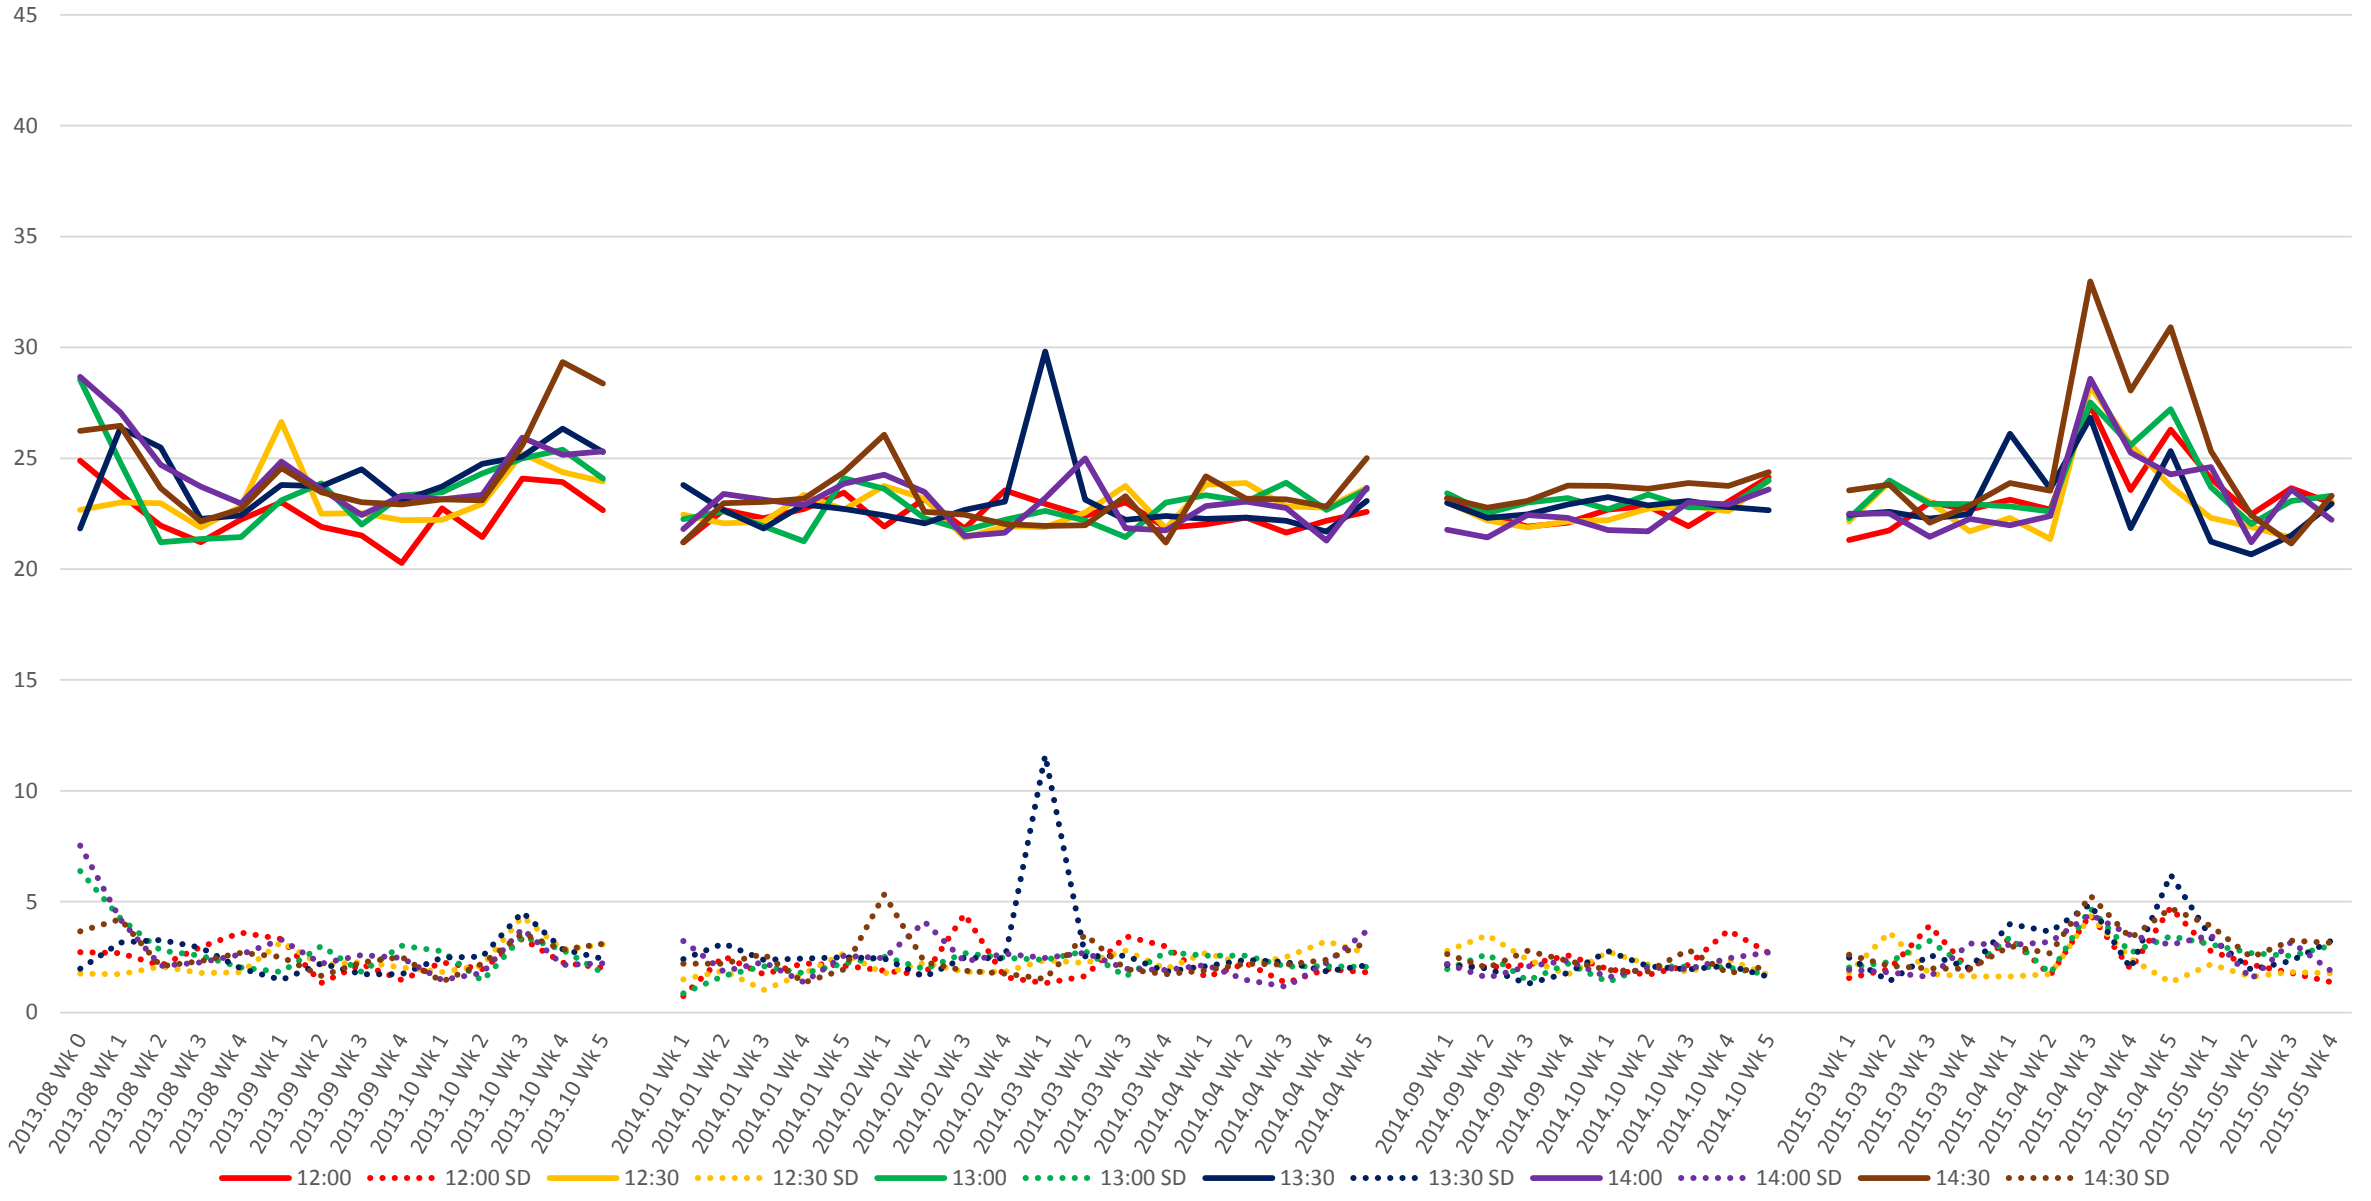

501 Queen Link Times From Lakeshore Humber To Long Branch Loop Westbound Early Morning

501 Queen Link Times From Lakeshore Humber To Long Branch Loop Westbound Late Morning

501 Queen Link Times From Lakeshore Humber To Long Branch Loop Westbound Early Afternoon

501 Queen Link Times From Lakeshore Humber To Long Branch Loop Westbound Late Afternoon

501 Queen Link Times From Lakeshore Humber To Long Branch Loop Westbound Late Evening