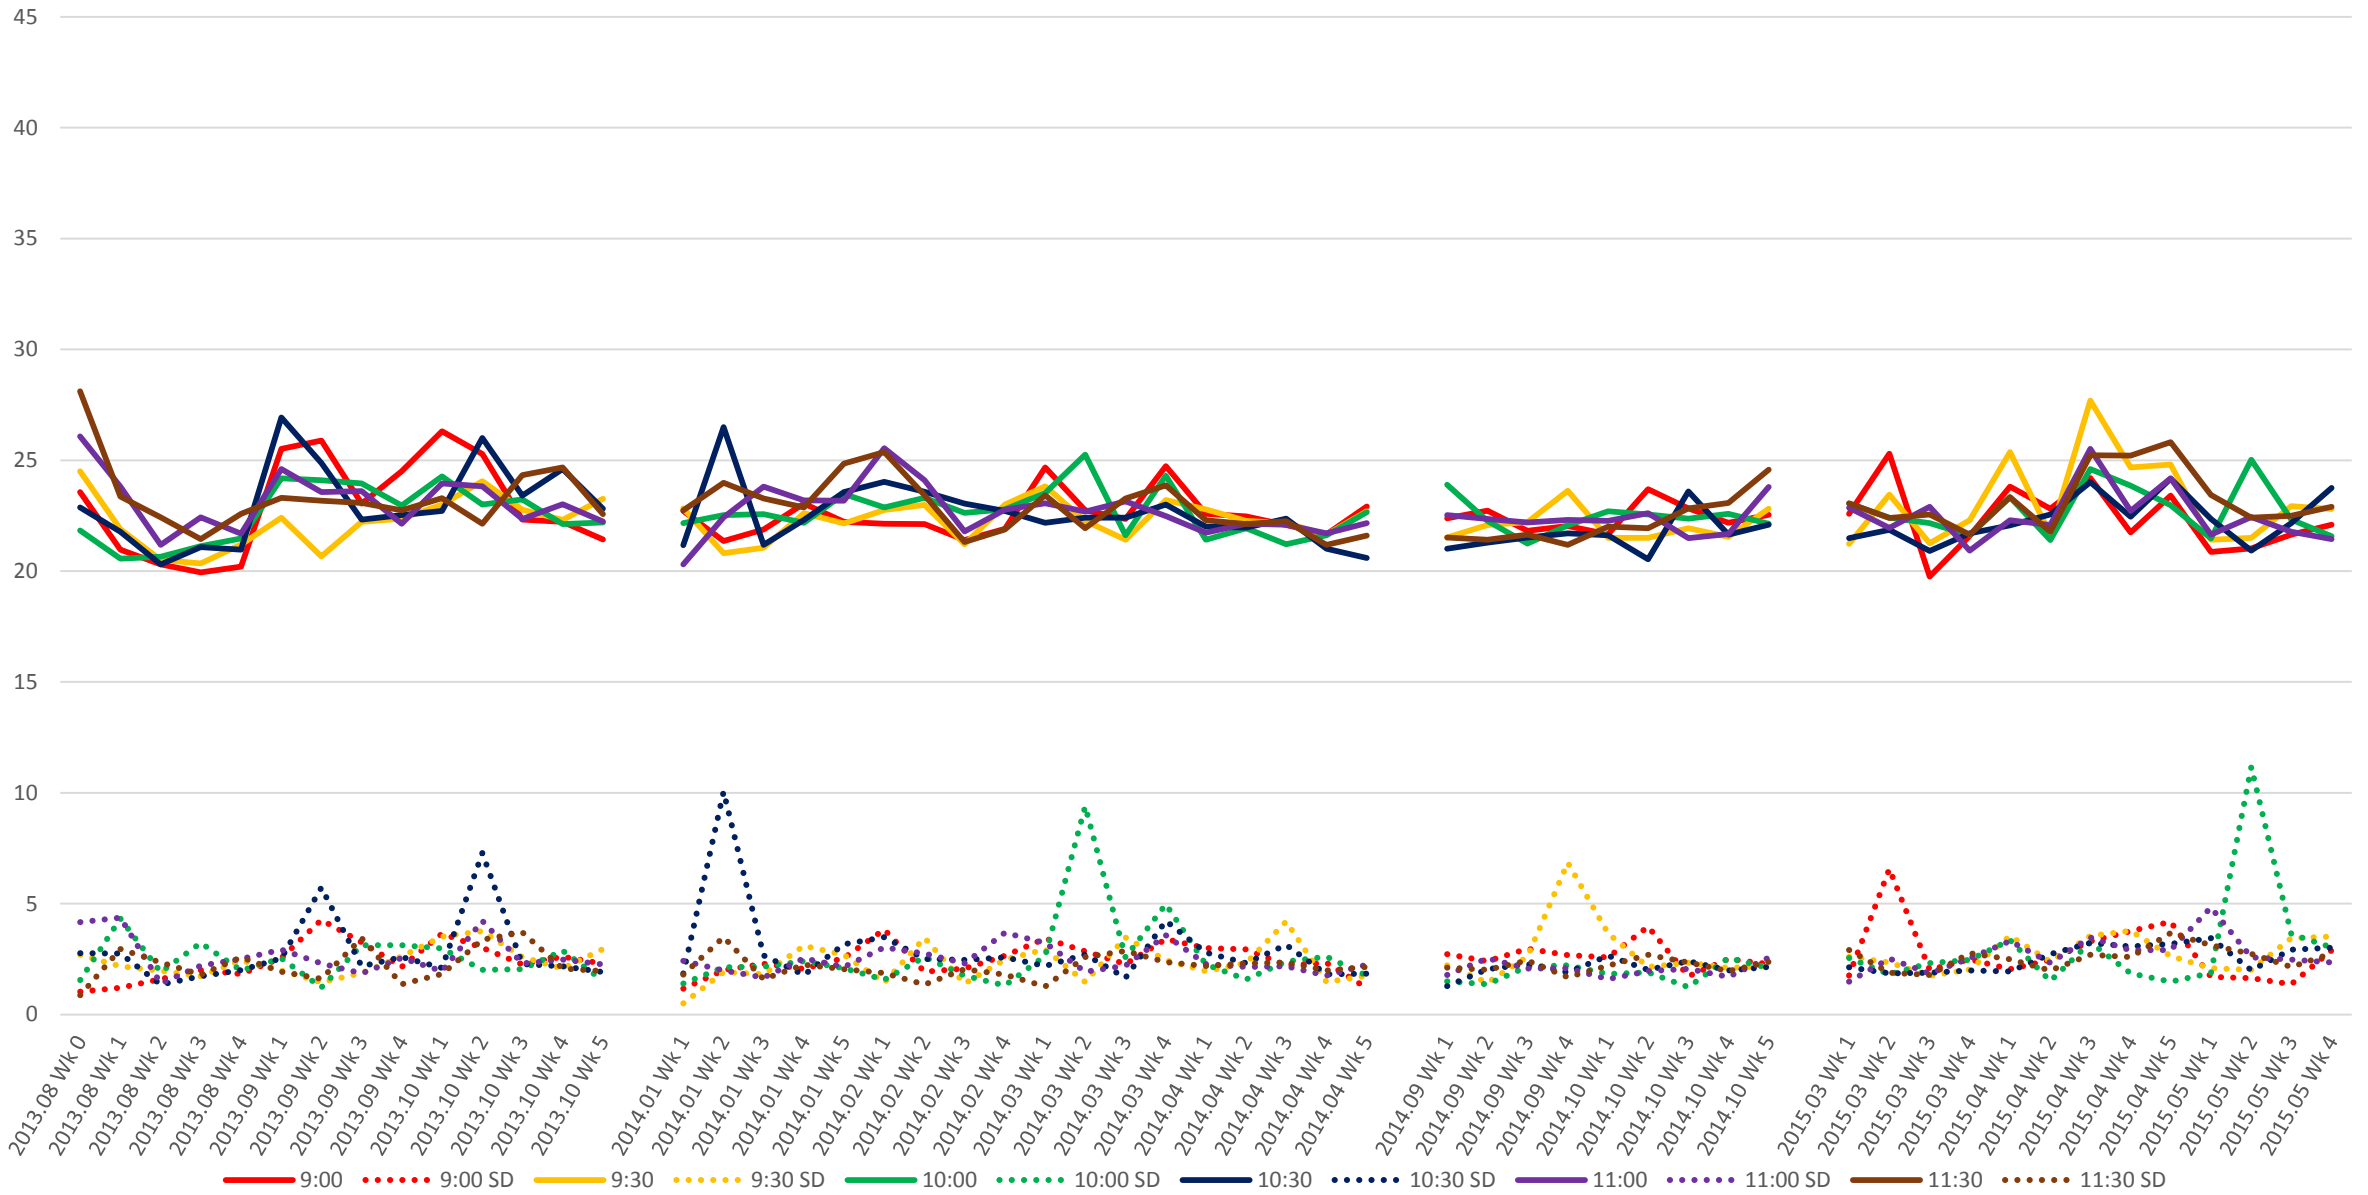

501 Queen Link Times From Lakeshore Humber To Long Branch Loop Westbound Early Morning

501 Queen Link Times From Lakeshore Humber To Long Branch Loop Westbound Late Morning

501 Queen Link Times From Lakeshore Humber To Long Branch Loop Westbound Early Afternoon

501 Queen Link Times From Lakeshore Humber To Long Branch Loop Westbound Late Afternoon

501 Queen Link Times From Lakeshore Humber To Long Branch Loop Westbound Late Evening