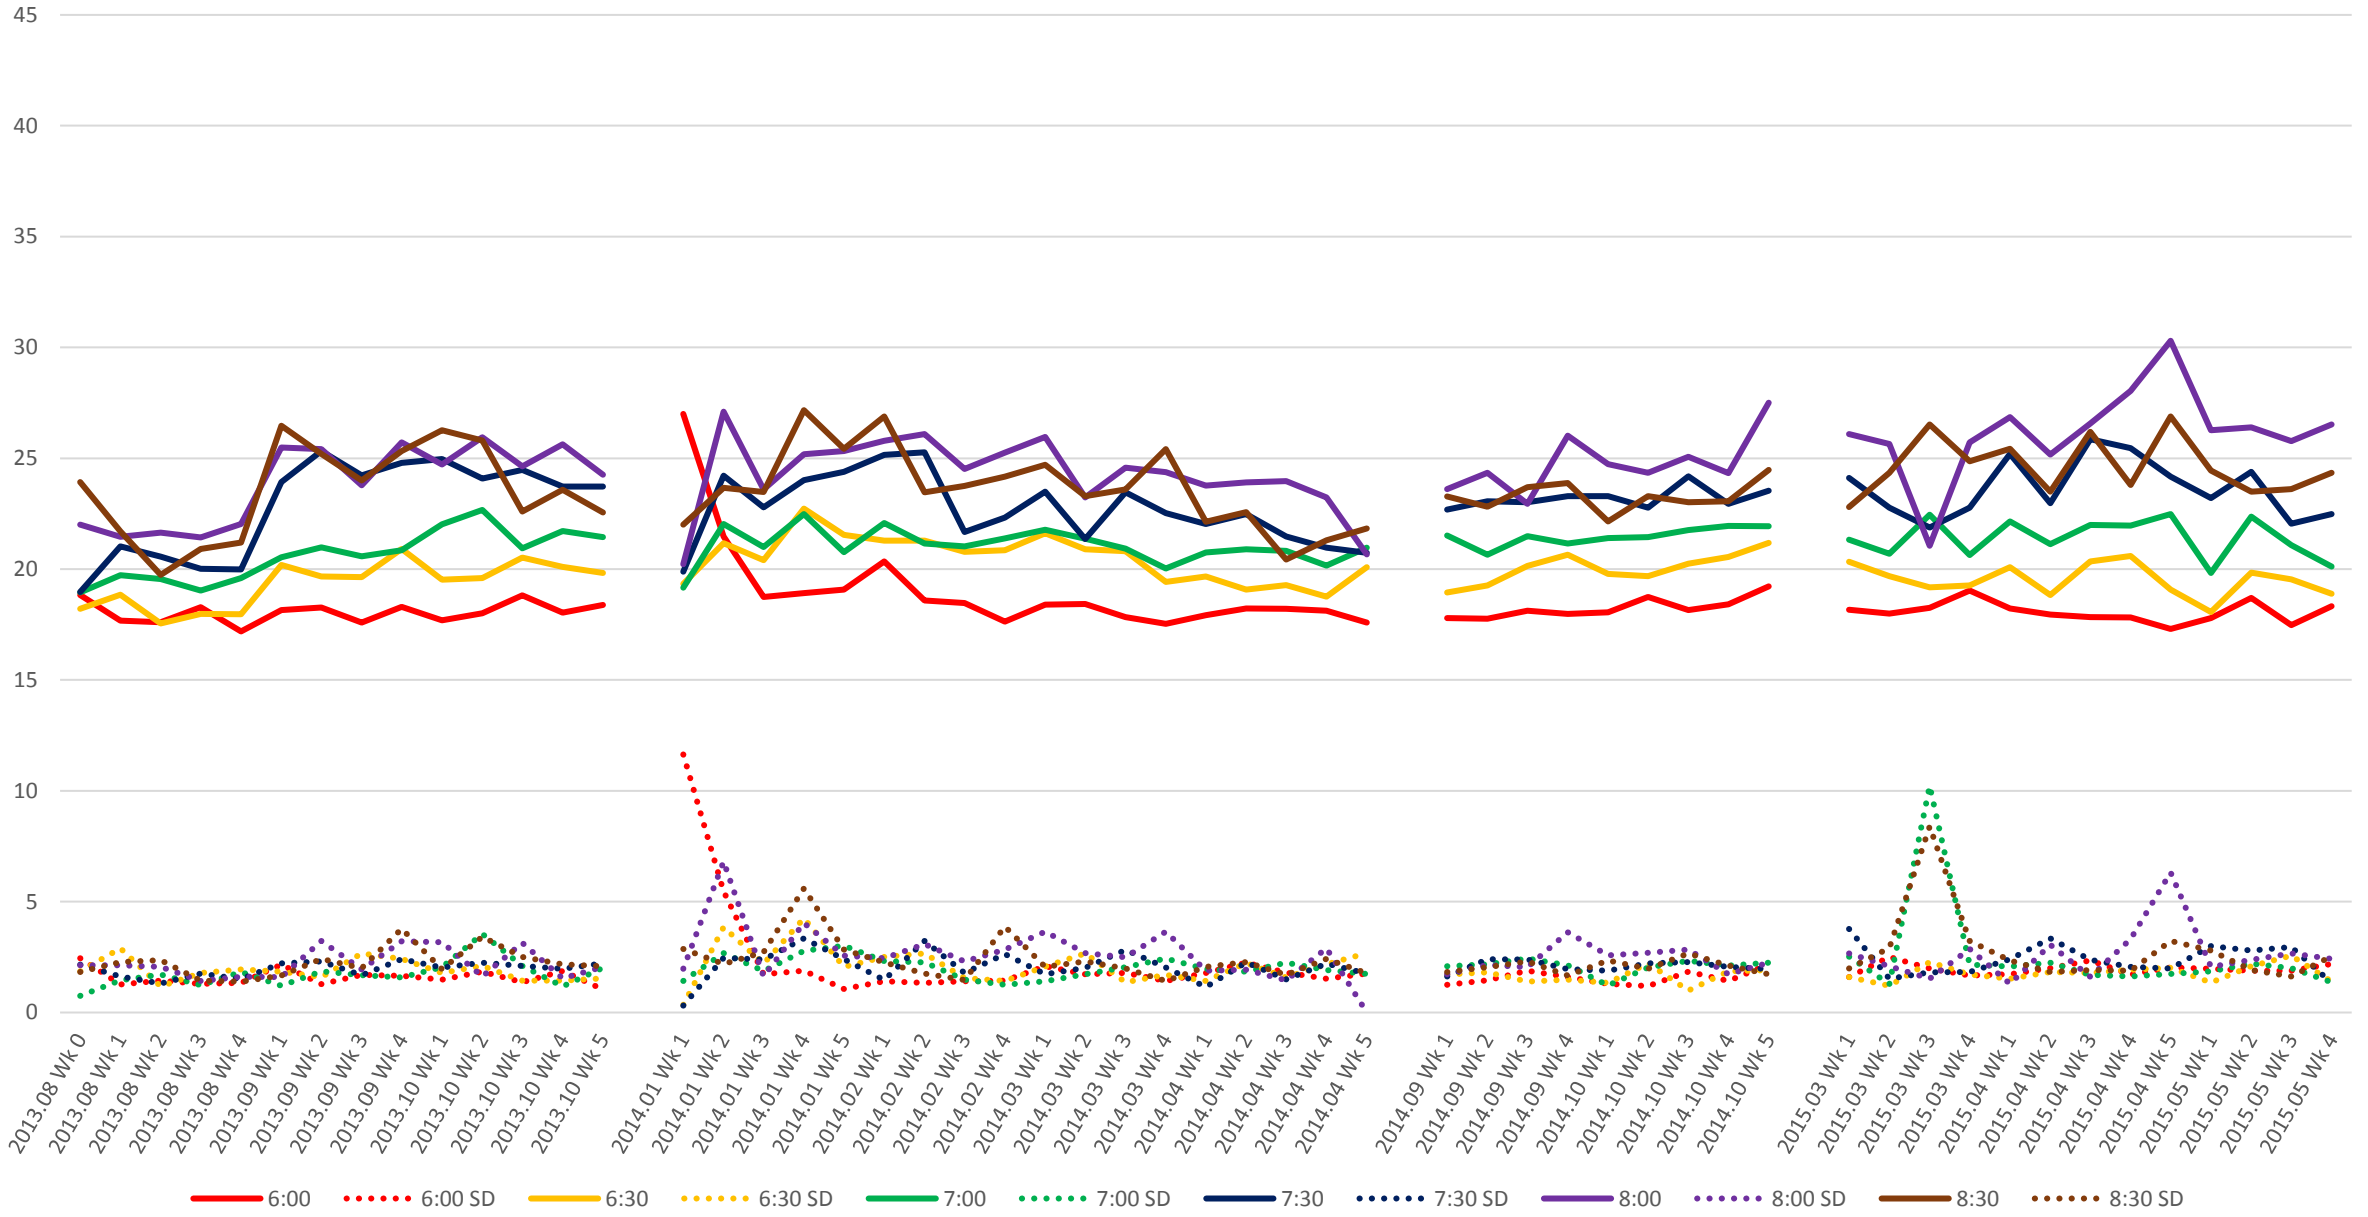

501 Queen Link Times From Lakeshore Humber To Long Branch Loop Westbound Early Morning

501 Queen Link Times From Lakeshore Humber To Long Branch Loop Westbound Late Morning

501 Queen Link Times From Lakeshore Humber To Long Branch Loop Westbound Early Afternoon

501 Queen Link Times From Lakeshore Humber To Long Branch Loop Westbound Late Afternoon

501 Queen Link Times From Lakeshore Humber To Long Branch Loop Westbound Late Evening