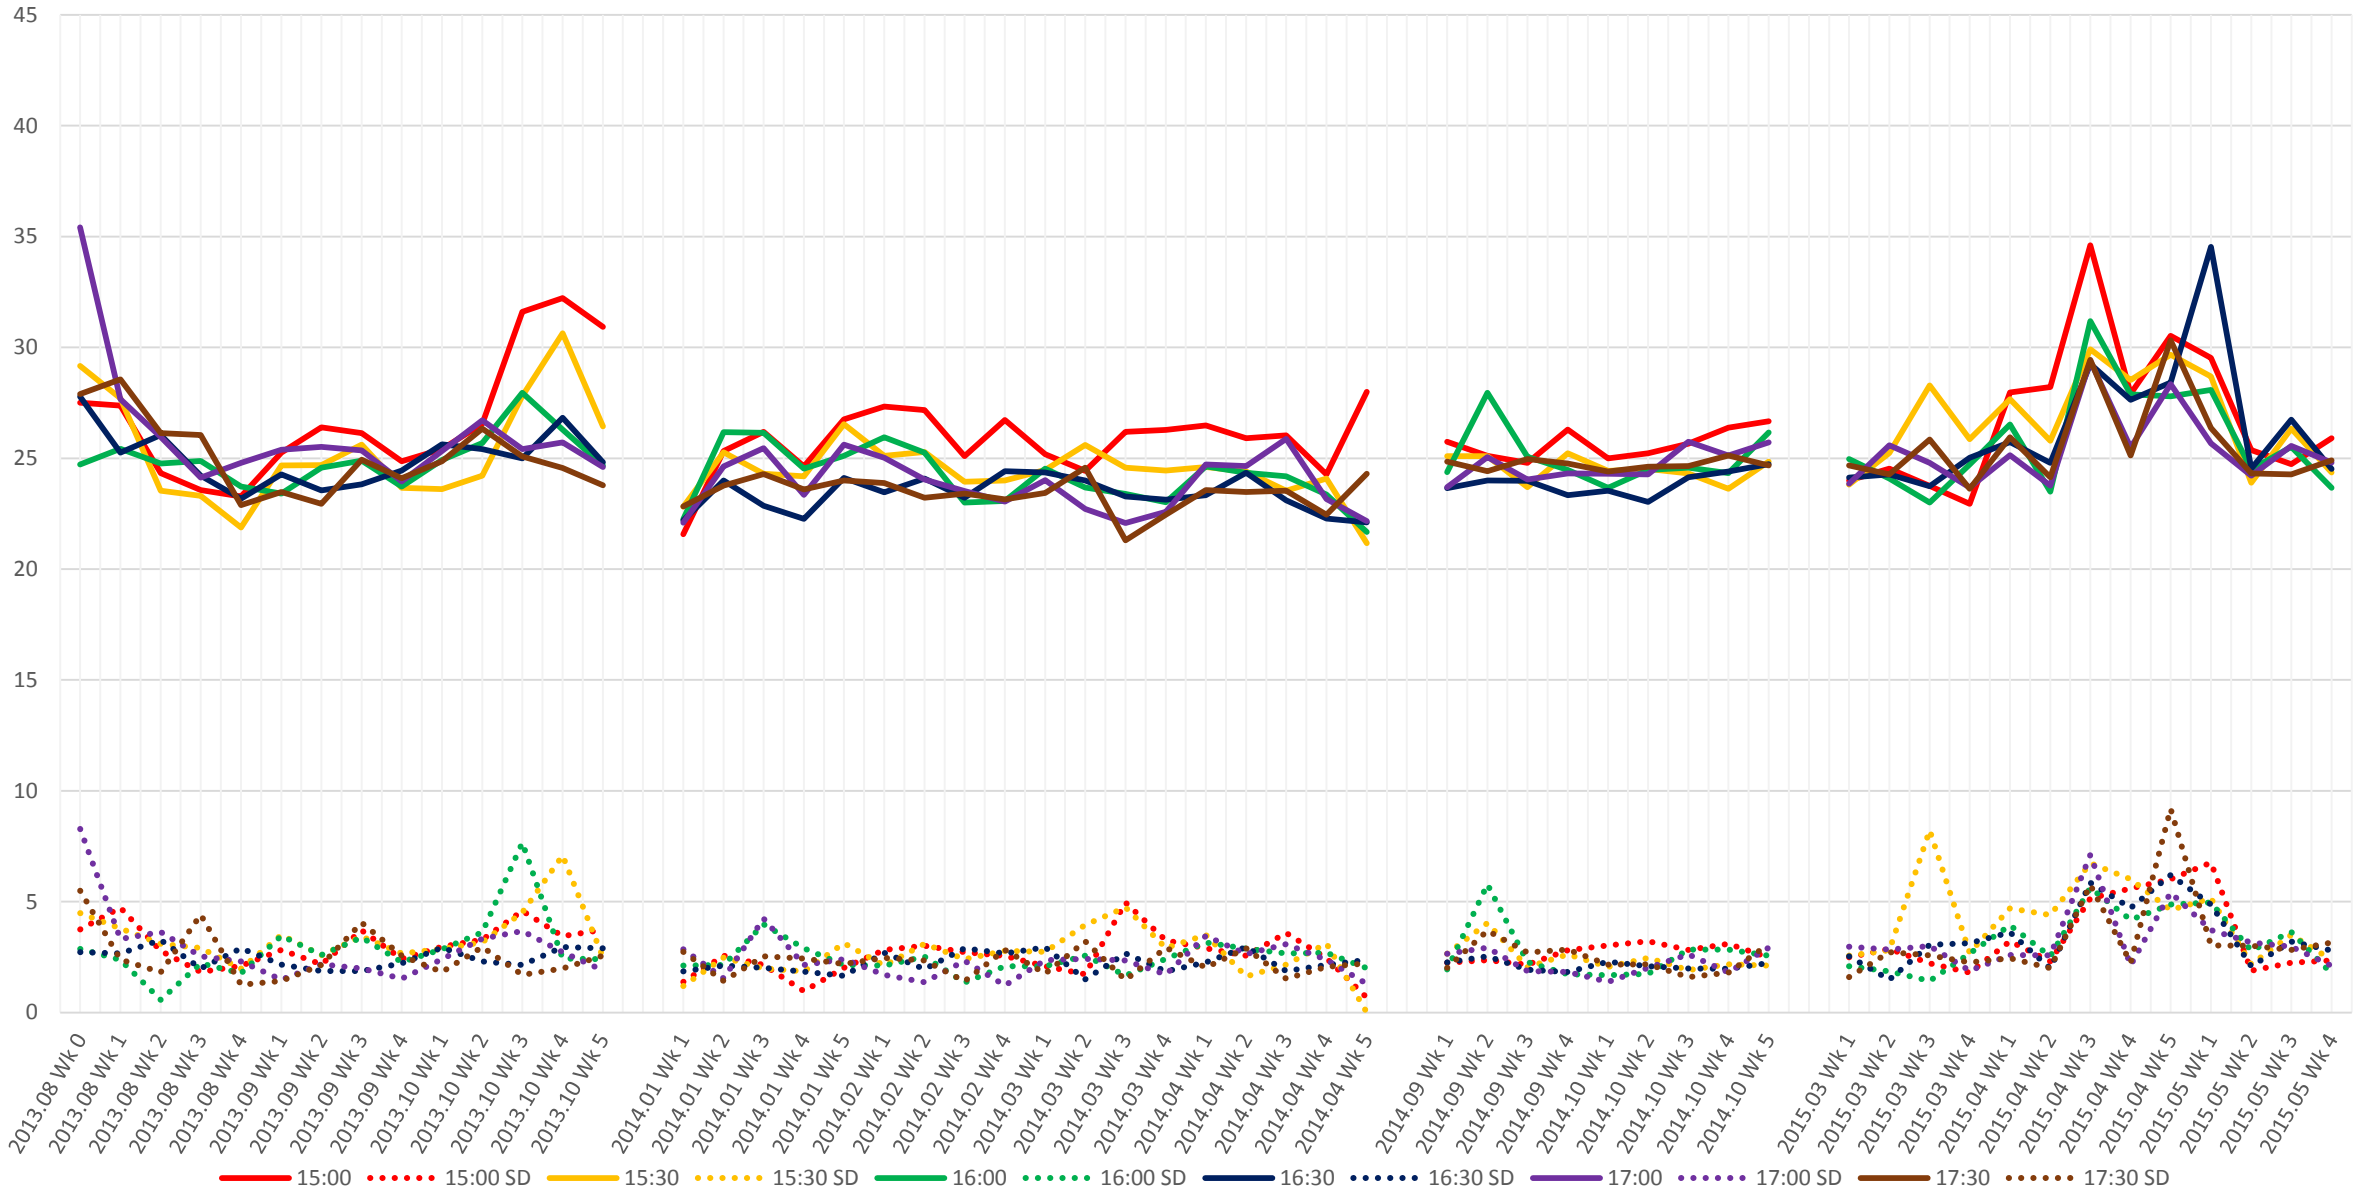

501 Queen Link Times From Lakeshore Humber To Long Branch Loop Westbound Early Morning

501 Queen Link Times From Lakeshore Humber To Long Branch Loop Westbound Late Morning

501 Queen Link Times From Lakeshore Humber To Long Branch Loop Westbound Early Afternoon

501 Queen Link Times From Lakeshore Humber To Long Branch Loop Westbound Late Afternoon

501 Queen Link Times From Lakeshore Humber To Long Branch Loop Westbound Late Evening