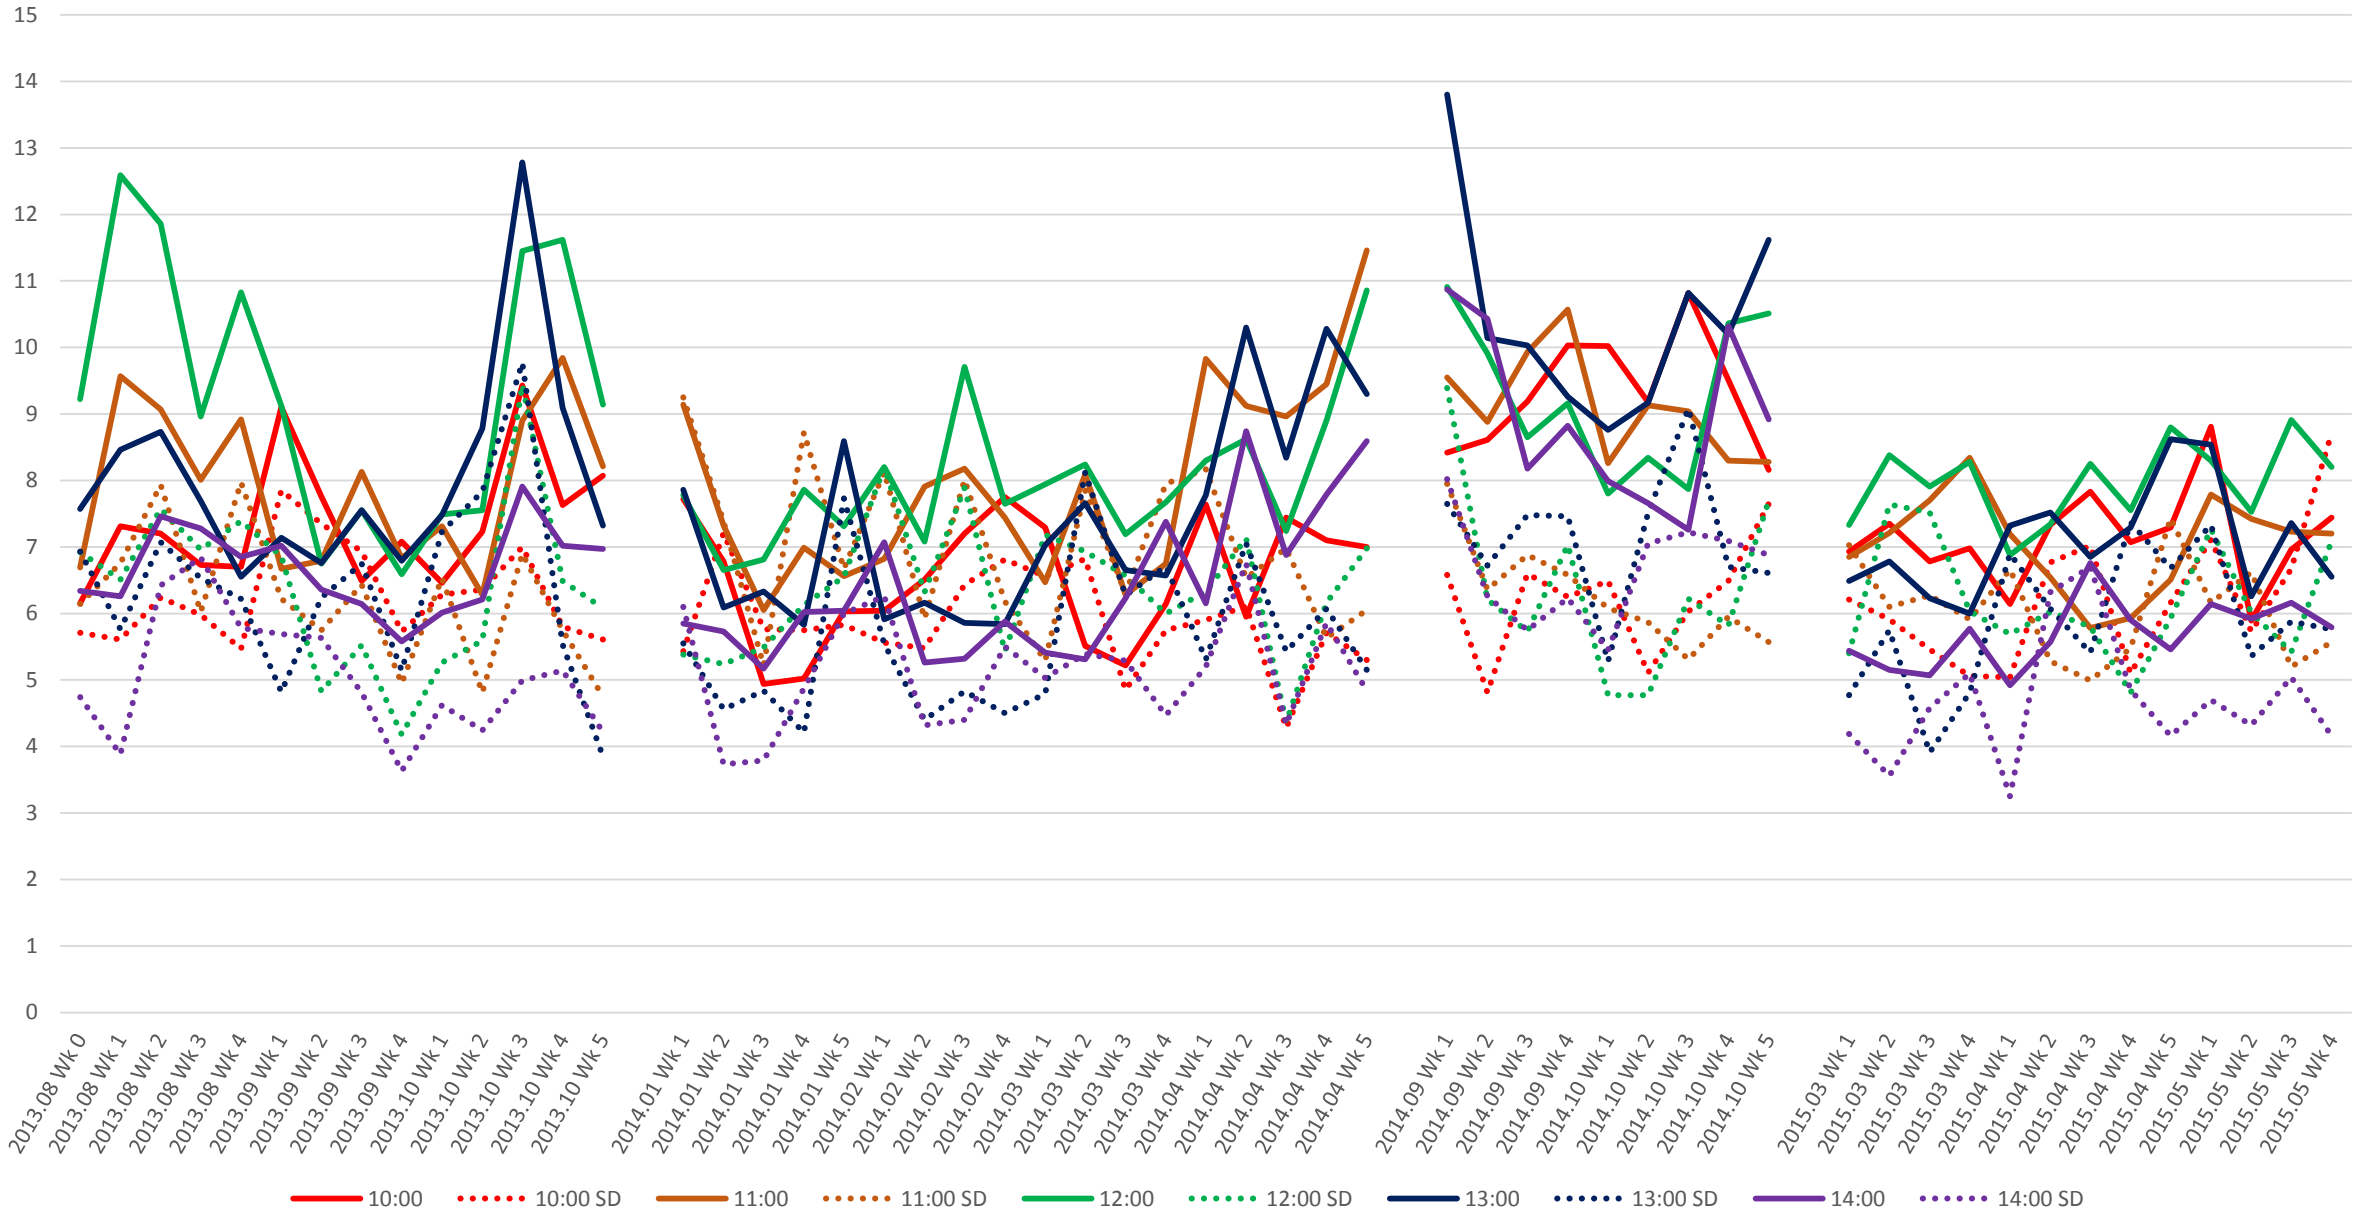

501 Queen Headways at Queensway Humber Westbound Morning

501 Queen Headways at Queensway Humber Westbound Midday

501 Queen Headways at Queensway Humber Westbound Afternoon

501 Queen Headways at Queensway Humber Westbound Evening