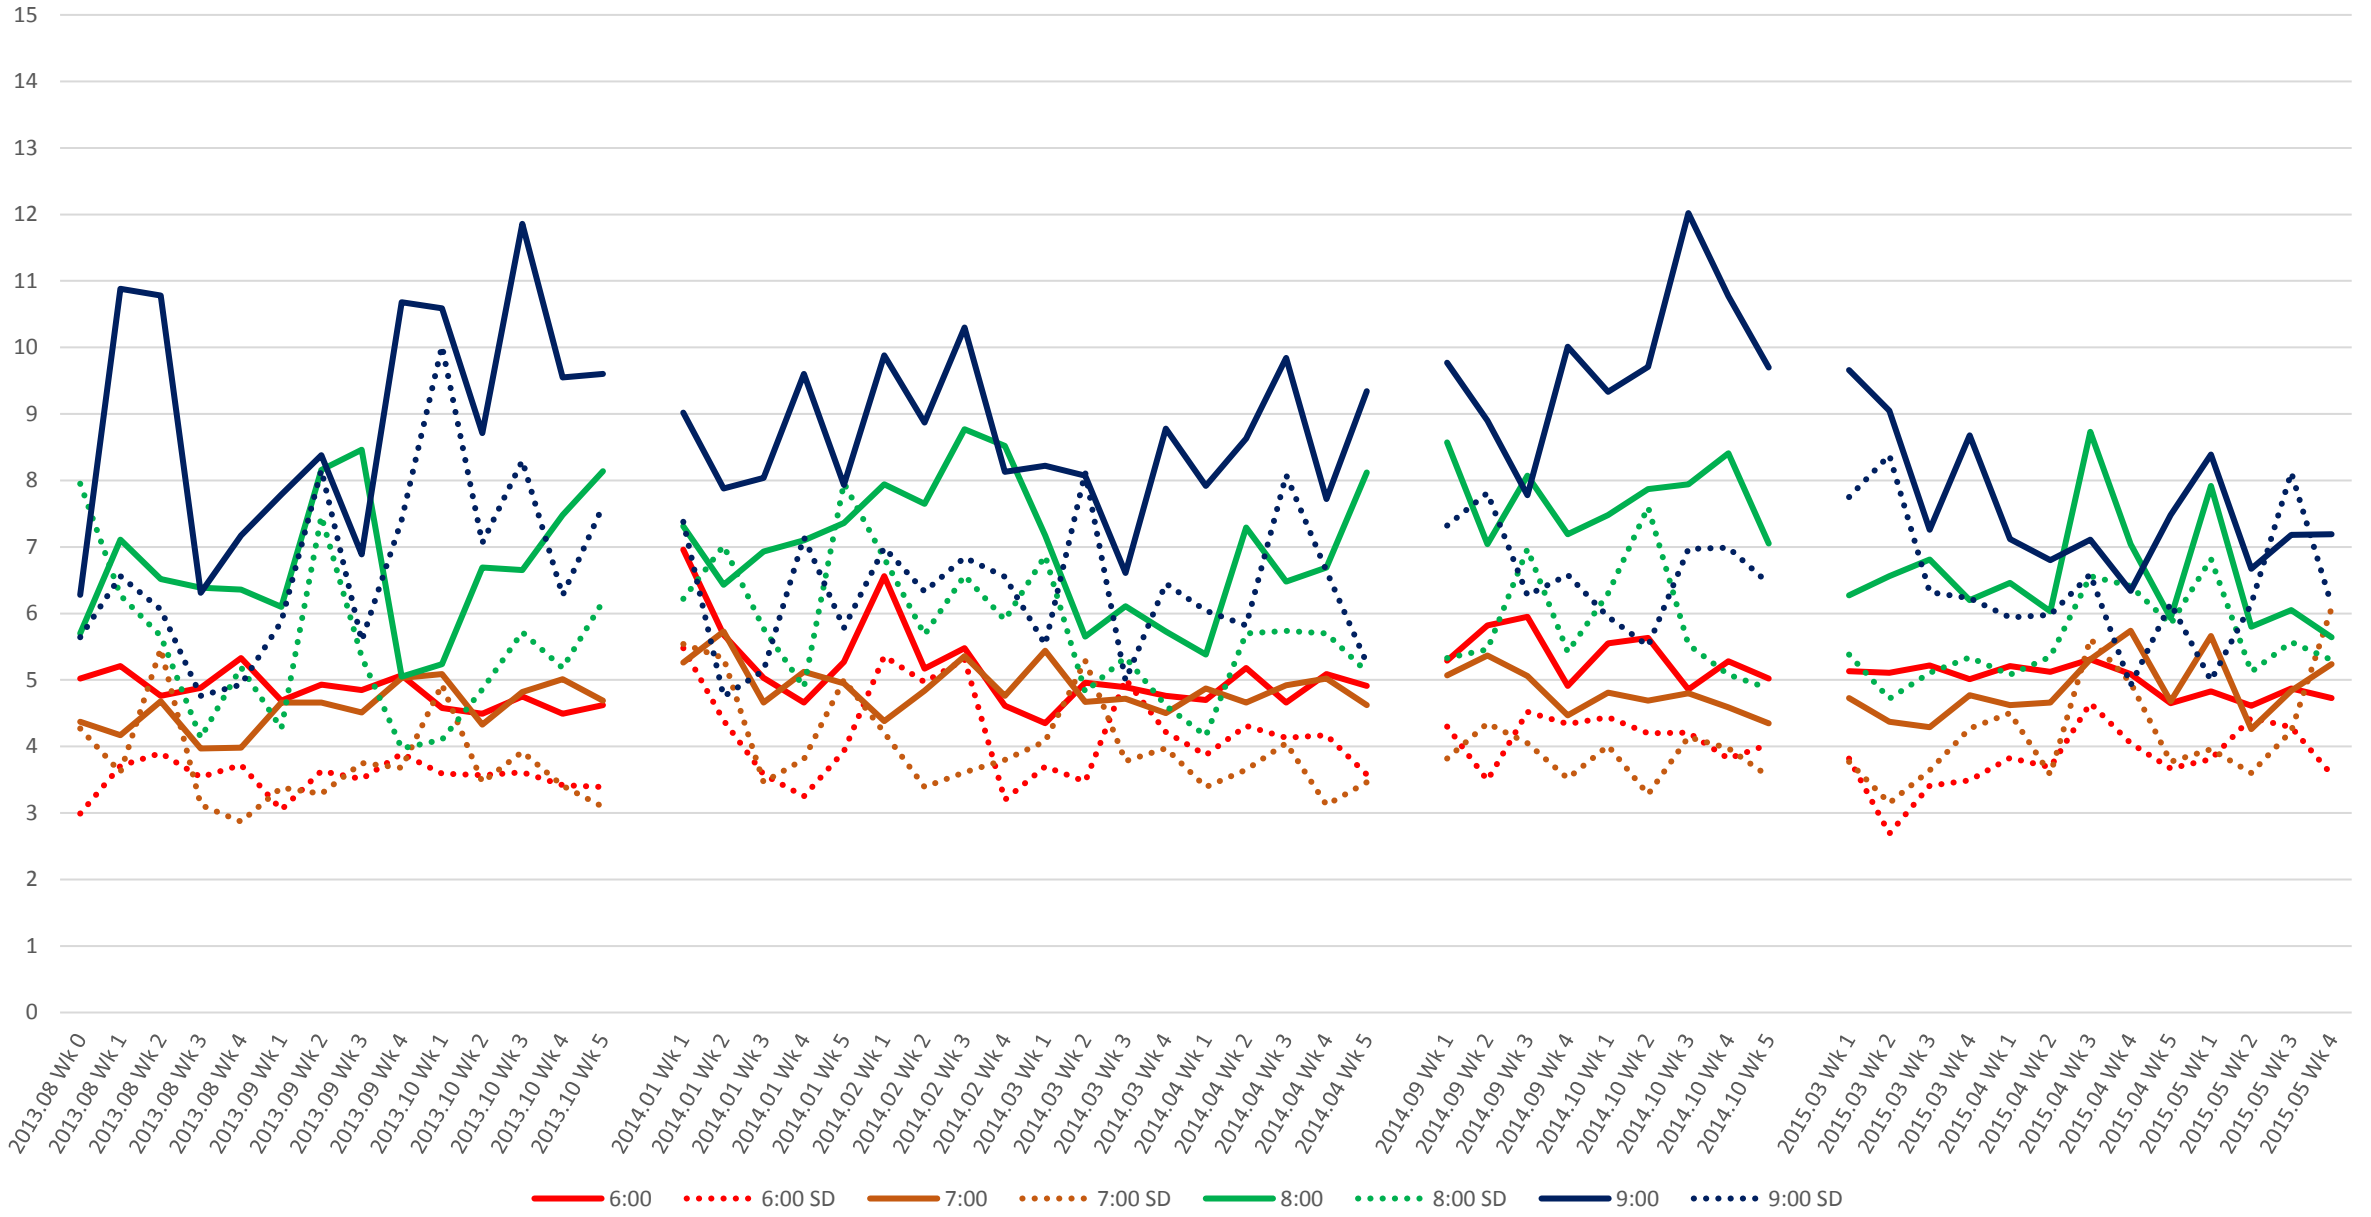

501 Queen Headways at Queensway Humber Westbound Morning

501 Queen Headways at Queensway Humber Westbound Midday

501 Queen Headways at Queensway Humber Westbound Afternoon

501 Queen Headways at Queensway Humber Westbound Evening