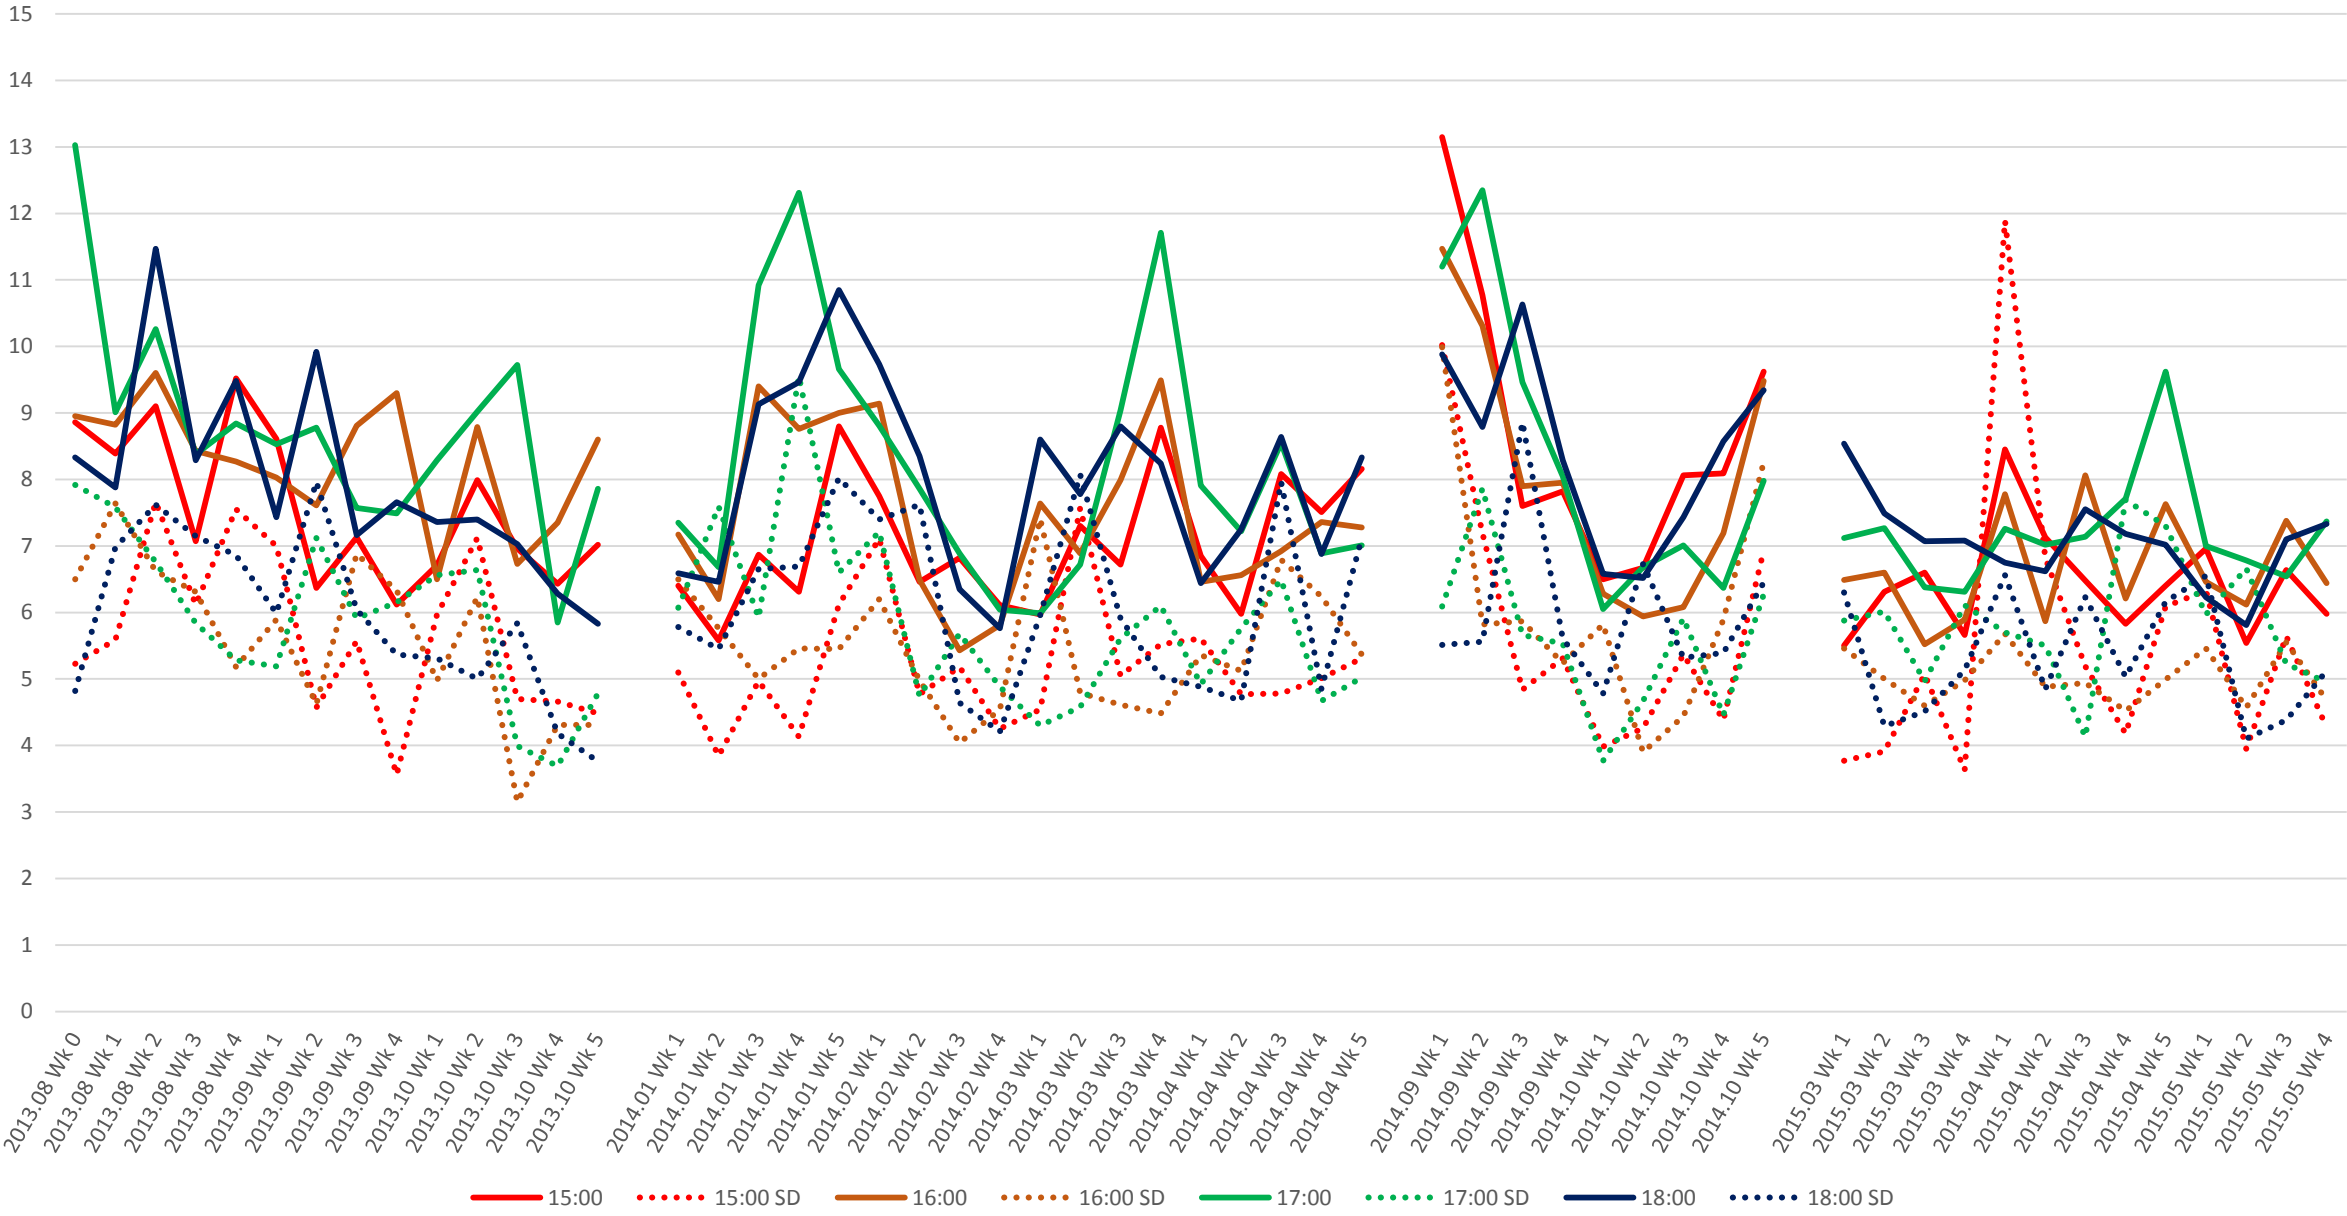

501 Queen Headways at Queensway Humber Westbound Morning

501 Queen Headways at Queensway Humber Westbound Midday

501 Queen Headways at Queensway Humber Westbound Afternoon

501 Queen Headways at Queensway Humber Westbound Evening