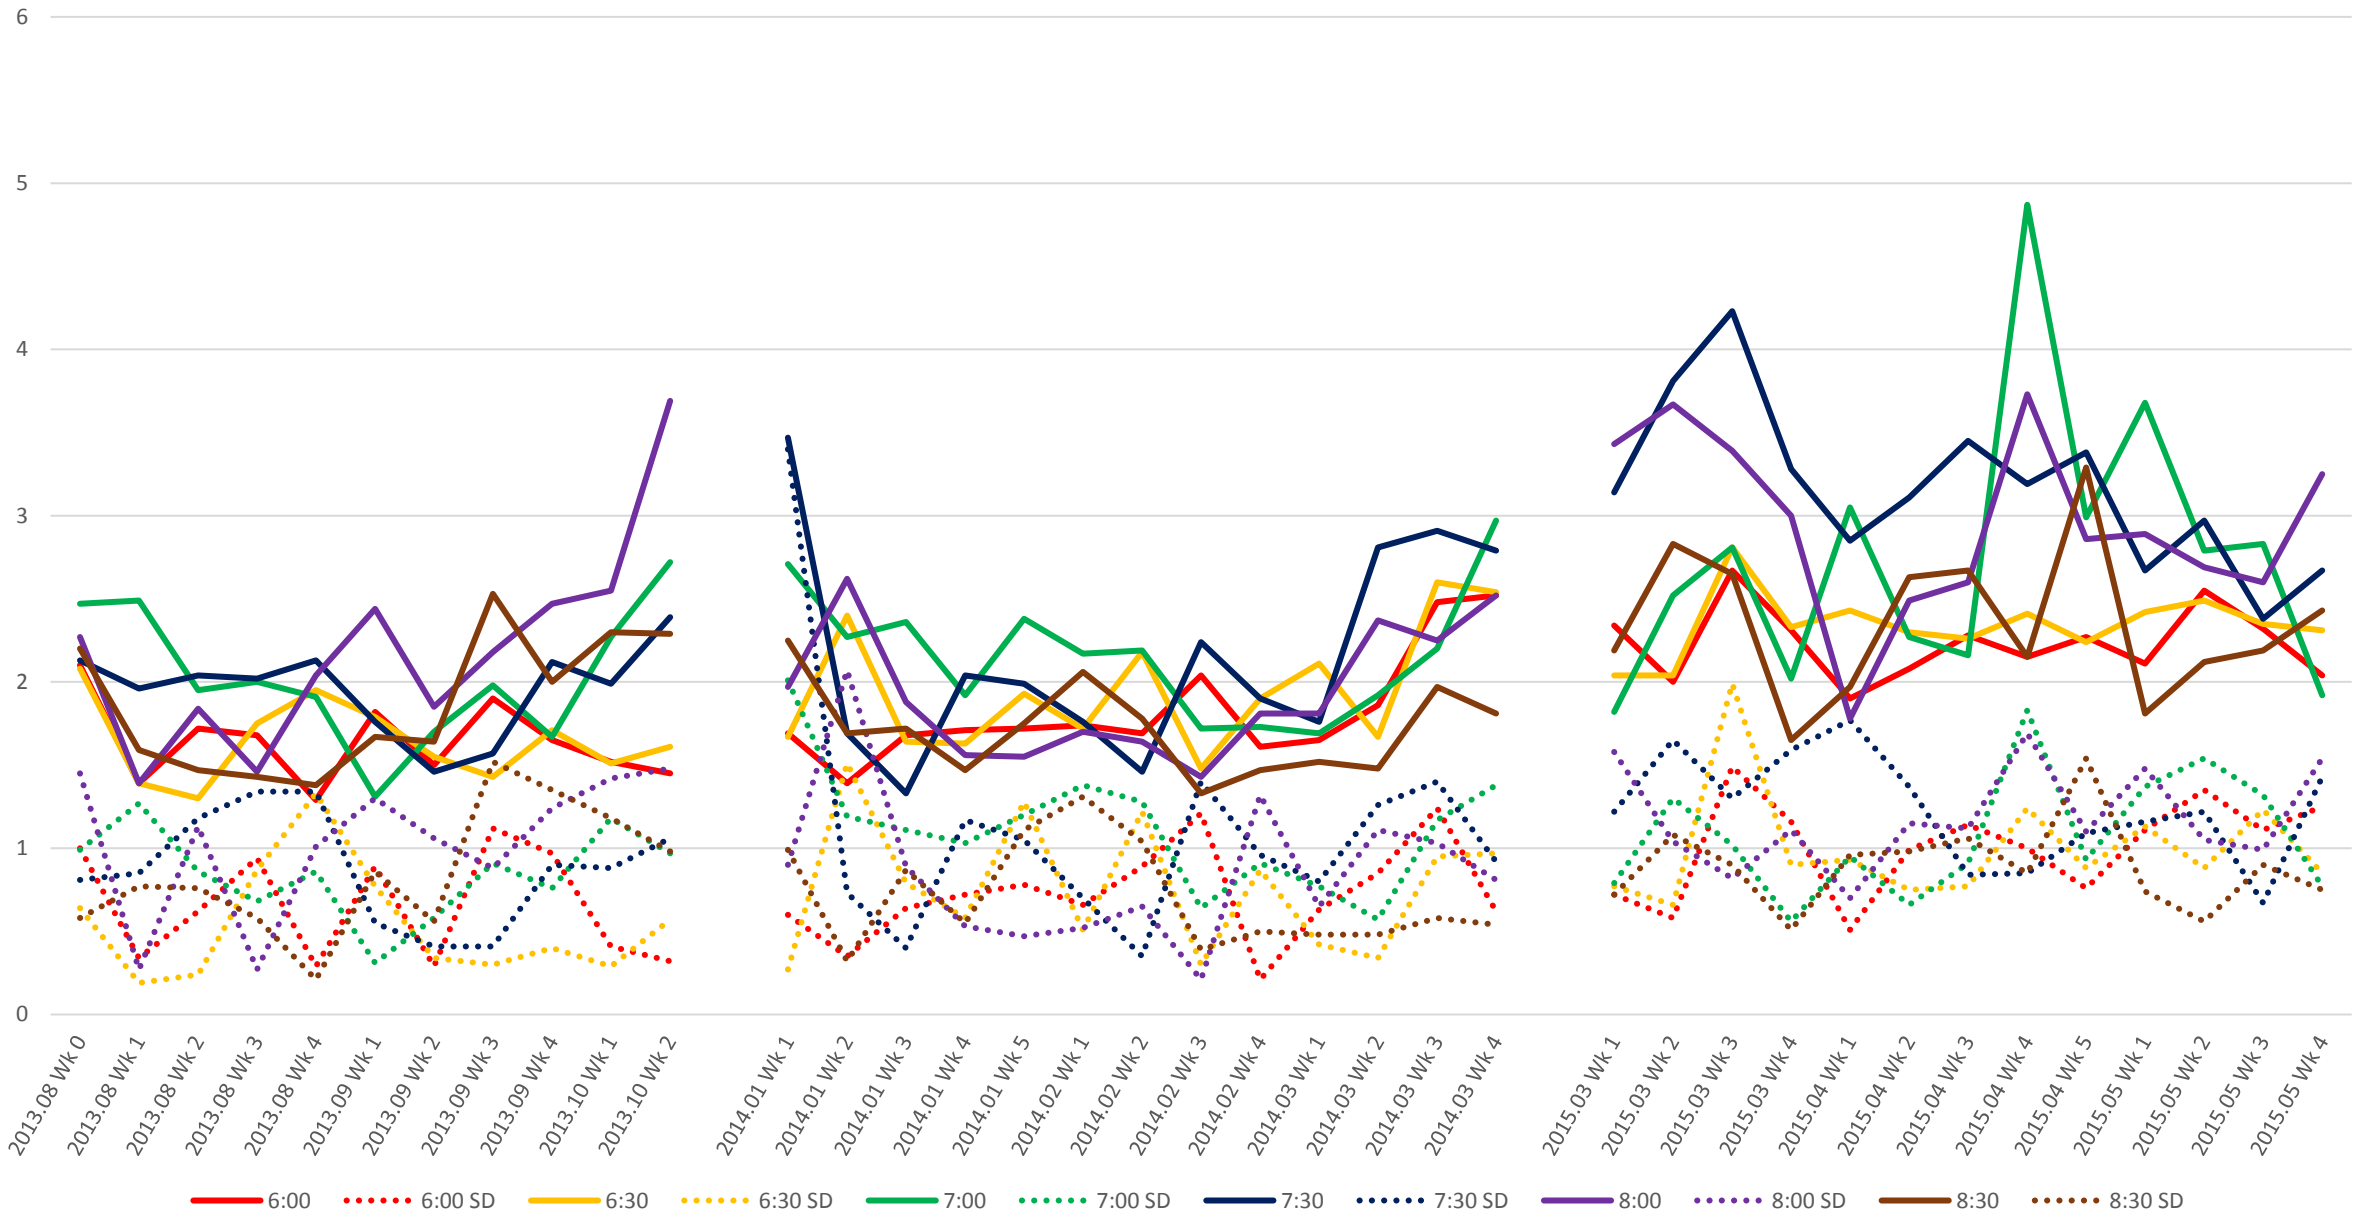

501 Queen Link Times From Queensway Humber To Lakeshore Humber Westbound Early Morning

501 Queen Link Times From Queensway Humber To Lakeshore Humber Westbound Late Morning

501 Queen Link Times From Queensway Humber To Lakeshore Humber Westbound Early Afternoon

501 Queen Link Times From Queensway Humber To Lakeshore Humber Westbound Late Afternoon

501 Queen Link Times From Queensway Humber To Lakeshore Humber Westbound Early Evening

501 Queen Link Times From Queensway Humber To Lakeshore Humber Westbound Late Evening