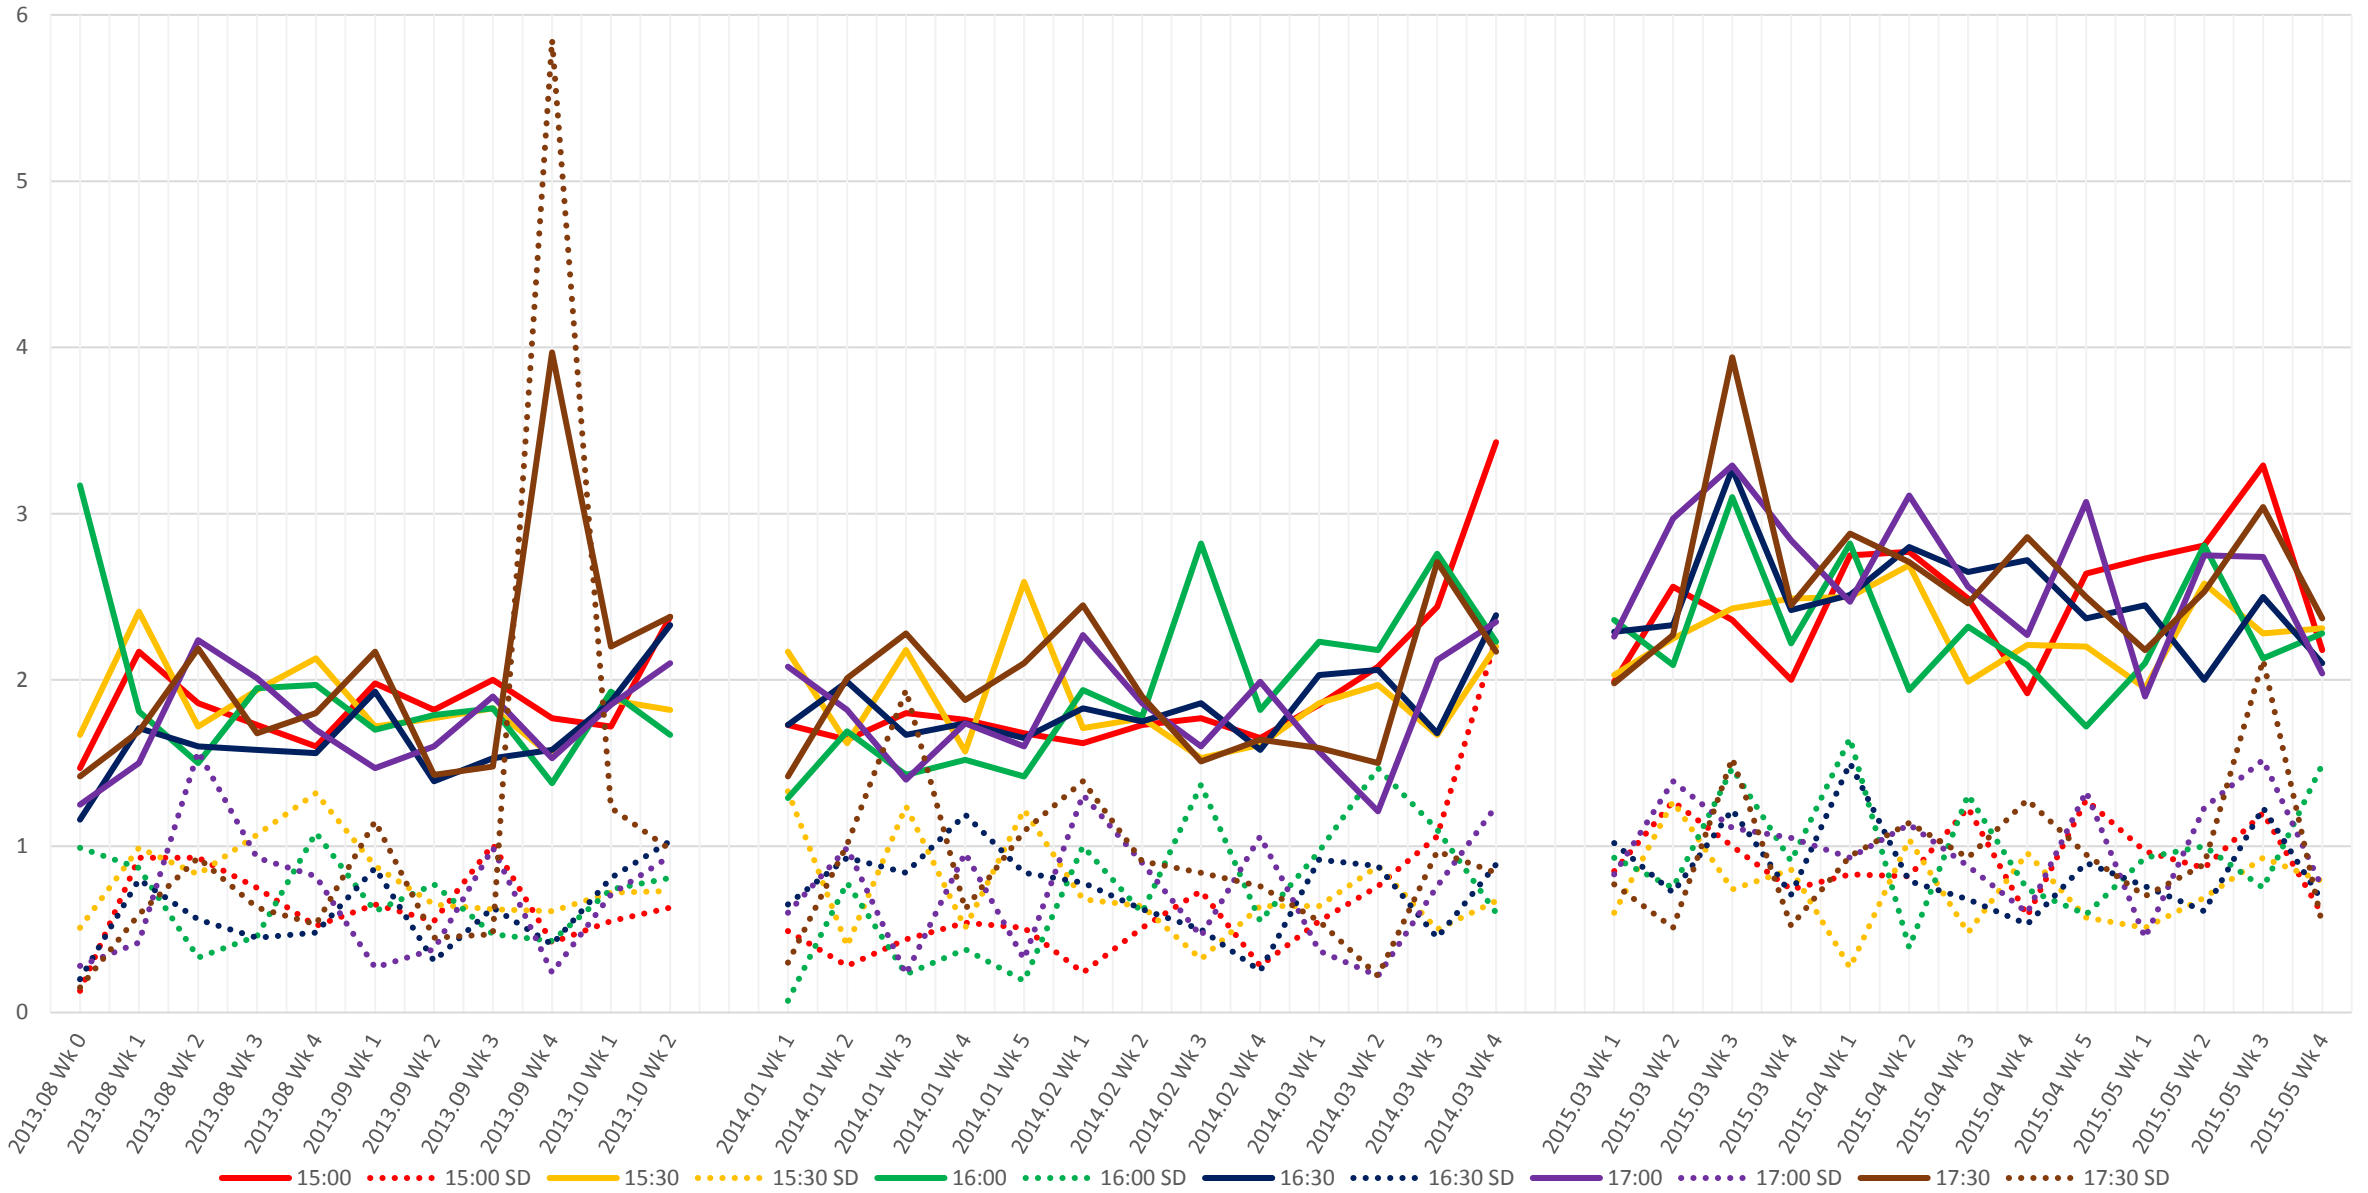

501 Queen Link Times From Queensway Humber To Lakeshore Humber Westbound Early Morning

501 Queen Link Times From Queensway Humber To Lakeshore Humber Westbound Late Morning

501 Queen Link Times From Queensway Humber To Lakeshore Humber Westbound Early Afternoon

501 Queen Link Times From Queensway Humber To Lakeshore Humber Westbound Late Afternoon

501 Queen Link Times From Queensway Humber To Lakeshore Humber Westbound Early Evening

501 Queen Link Times From Queensway Humber To Lakeshore Humber Westbound Late Evening