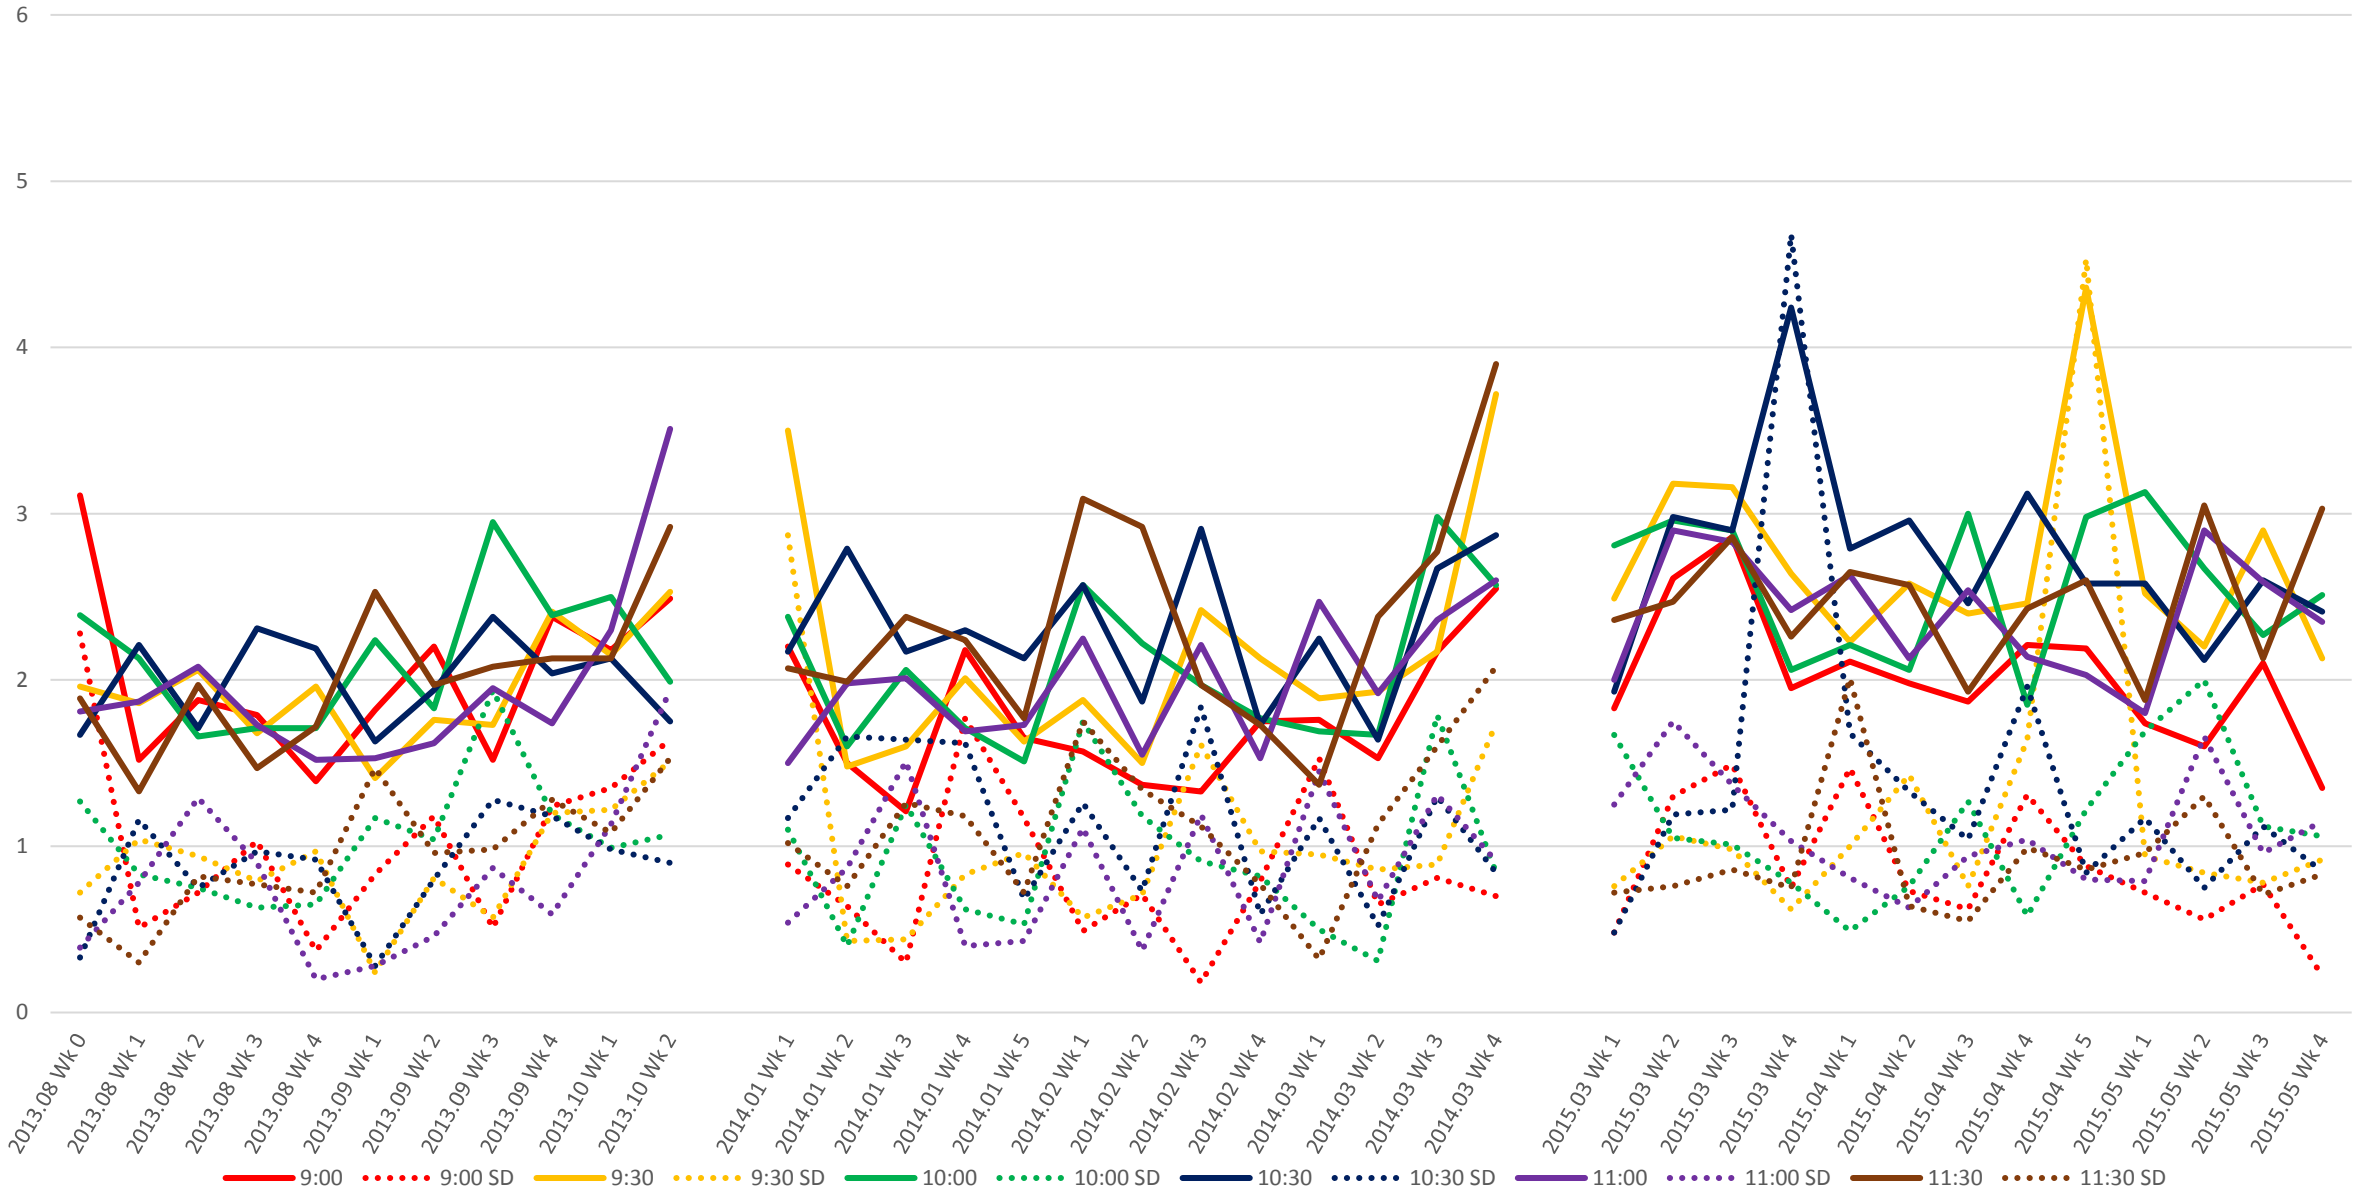

501 Queen Link Times From Queensway Humber To Lakeshore Humber Westbound Early Morning

501 Queen Link Times From Queensway Humber To Lakeshore Humber Westbound Late Morning

501 Queen Link Times From Queensway Humber To Lakeshore Humber Westbound Early Afternoon

501 Queen Link Times From Queensway Humber To Lakeshore Humber Westbound Late Afternoon

501 Queen Link Times From Queensway Humber To Lakeshore Humber Westbound Early Evening

501 Queen Link Times From Queensway Humber To Lakeshore Humber Westbound Late Evening