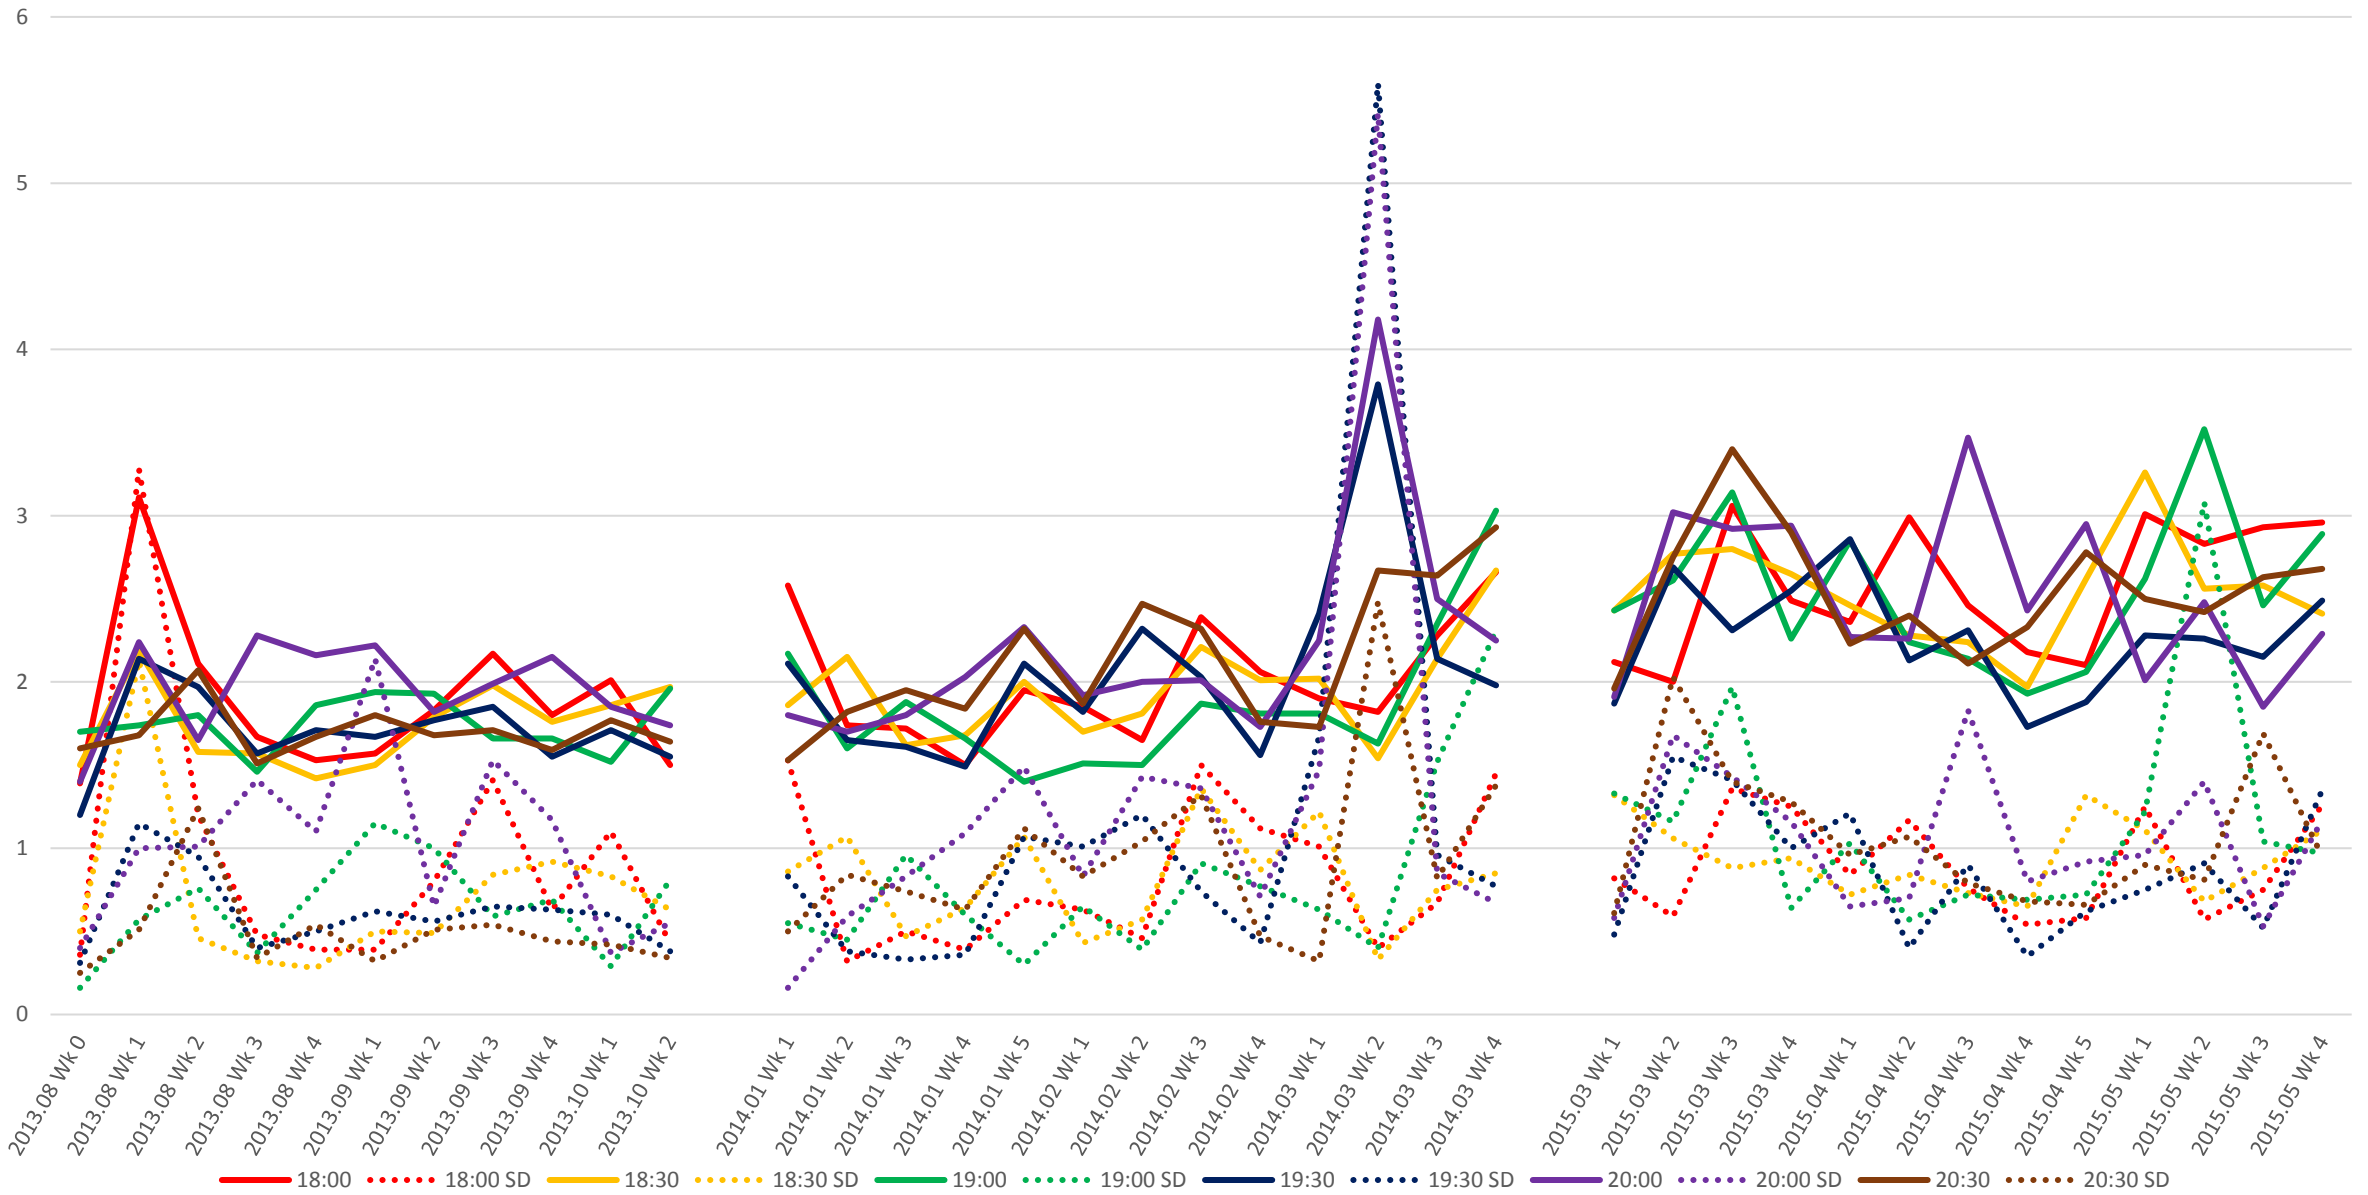

501 Queen Link Times From Queensway Humber To Lakeshore Humber Westbound Early Morning

501 Queen Link Times From Queensway Humber To Lakeshore Humber Westbound Late Morning

501 Queen Link Times From Queensway Humber To Lakeshore Humber Westbound Early Afternoon

501 Queen Link Times From Queensway Humber To Lakeshore Humber Westbound Late Afternoon

501 Queen Link Times From Queensway Humber To Lakeshore Humber Westbound Early Evening

501 Queen Link Times From Queensway Humber To Lakeshore Humber Westbound Late Evening