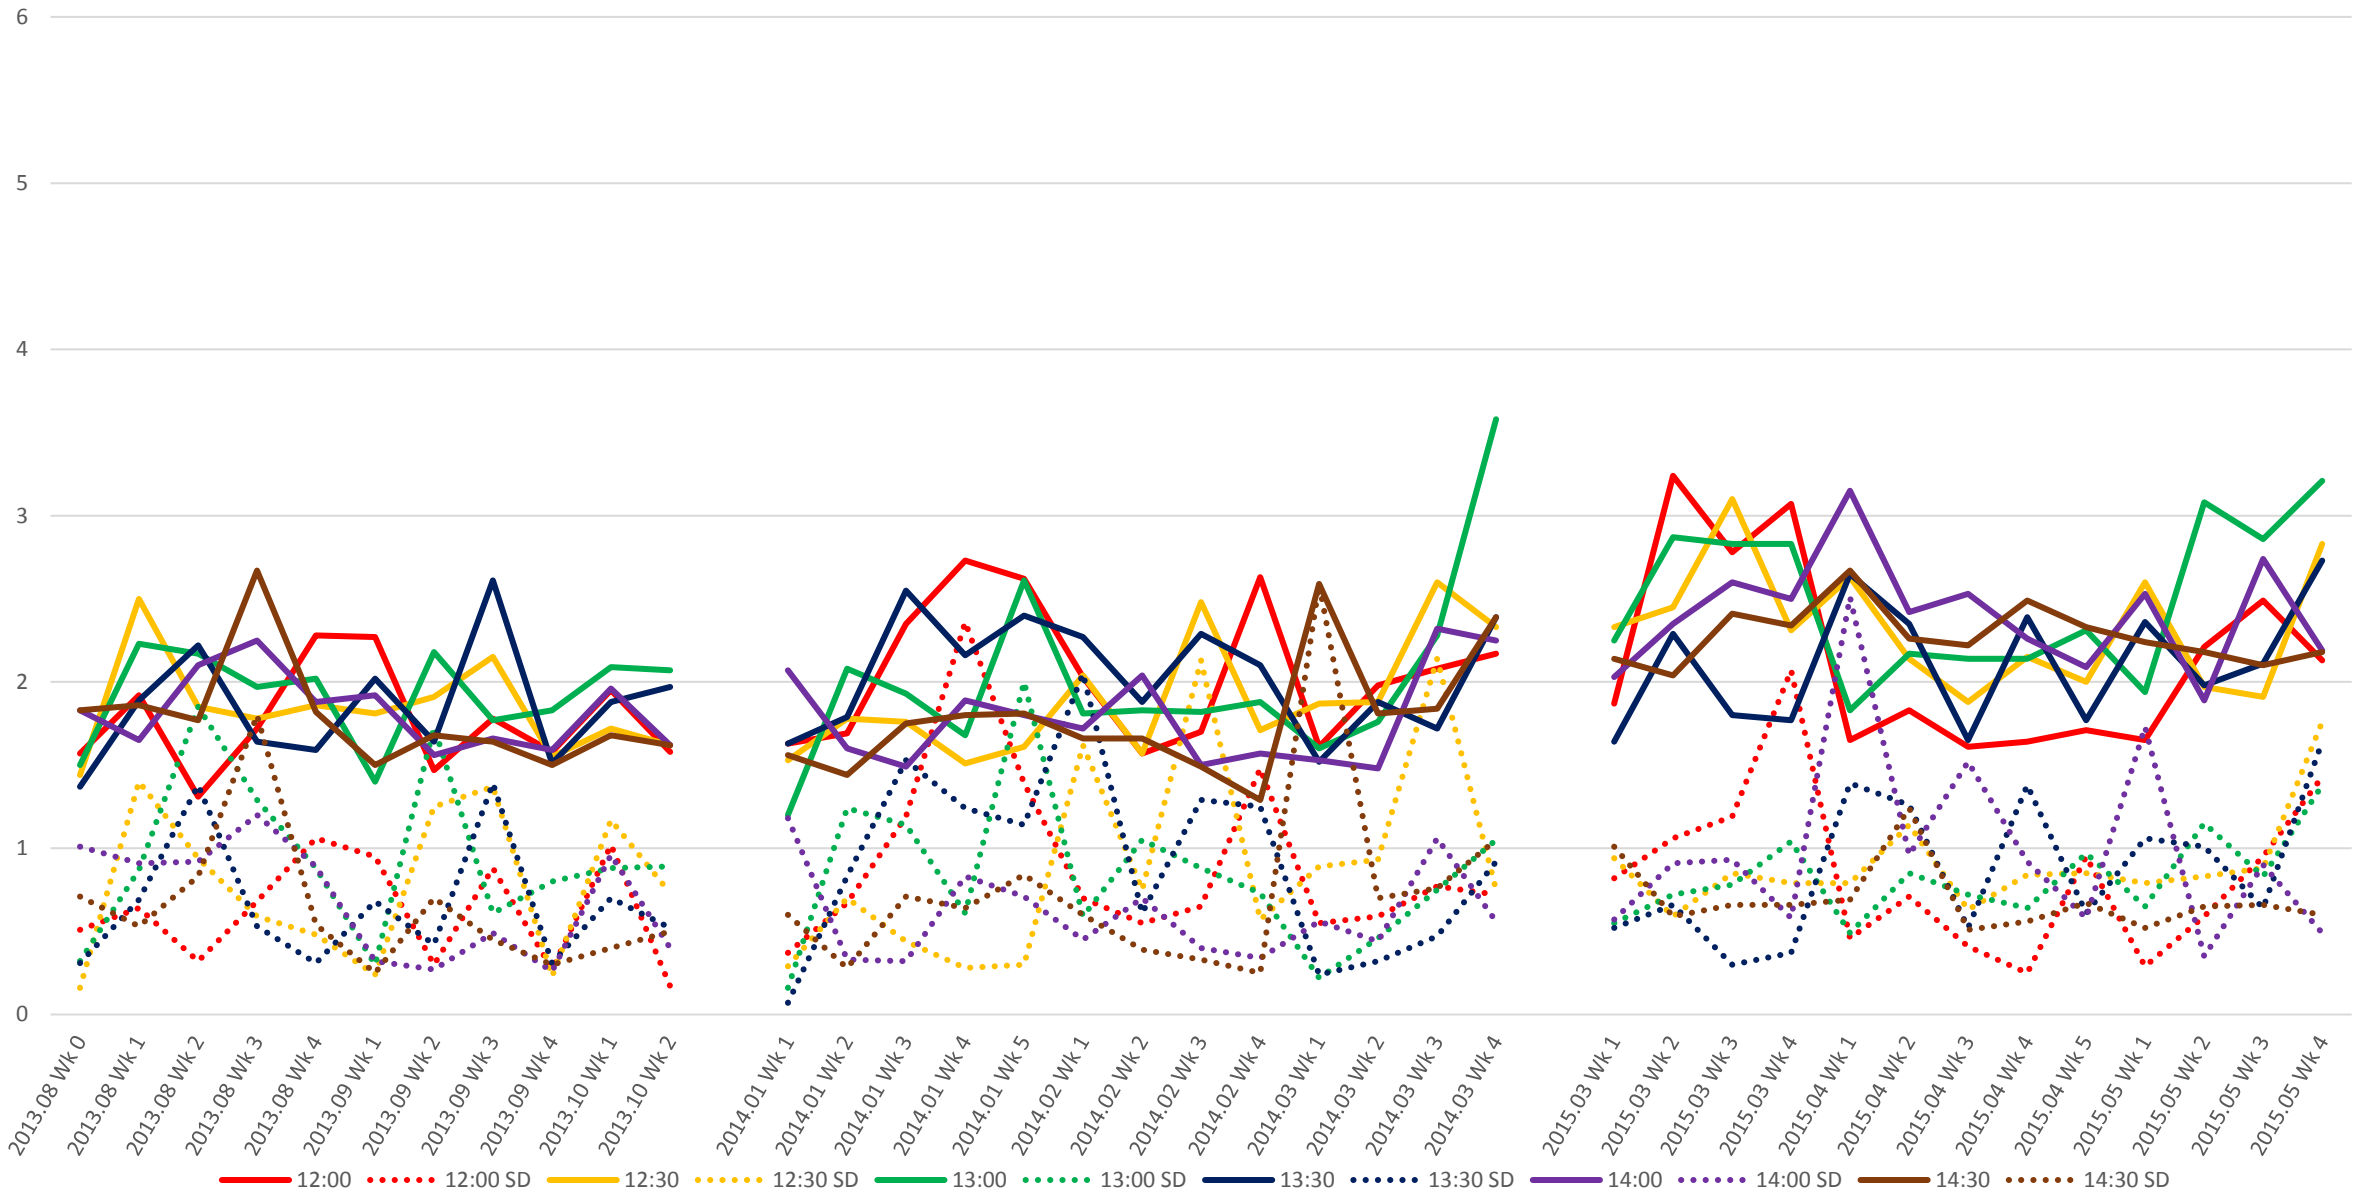

501 Queen Link Times From Queensway Humber To Lakeshore Humber Westbound Early Morning

501 Queen Link Times From Queensway Humber To Lakeshore Humber Westbound Late Morning

501 Queen Link Times From Queensway Humber To Lakeshore Humber Westbound Early Afternoon

501 Queen Link Times From Queensway Humber To Lakeshore Humber Westbound Late Afternoon

501 Queen Link Times From Queensway Humber To Lakeshore Humber Westbound Early Evening

501 Queen Link Times From Queensway Humber To Lakeshore Humber Westbound Late Evening