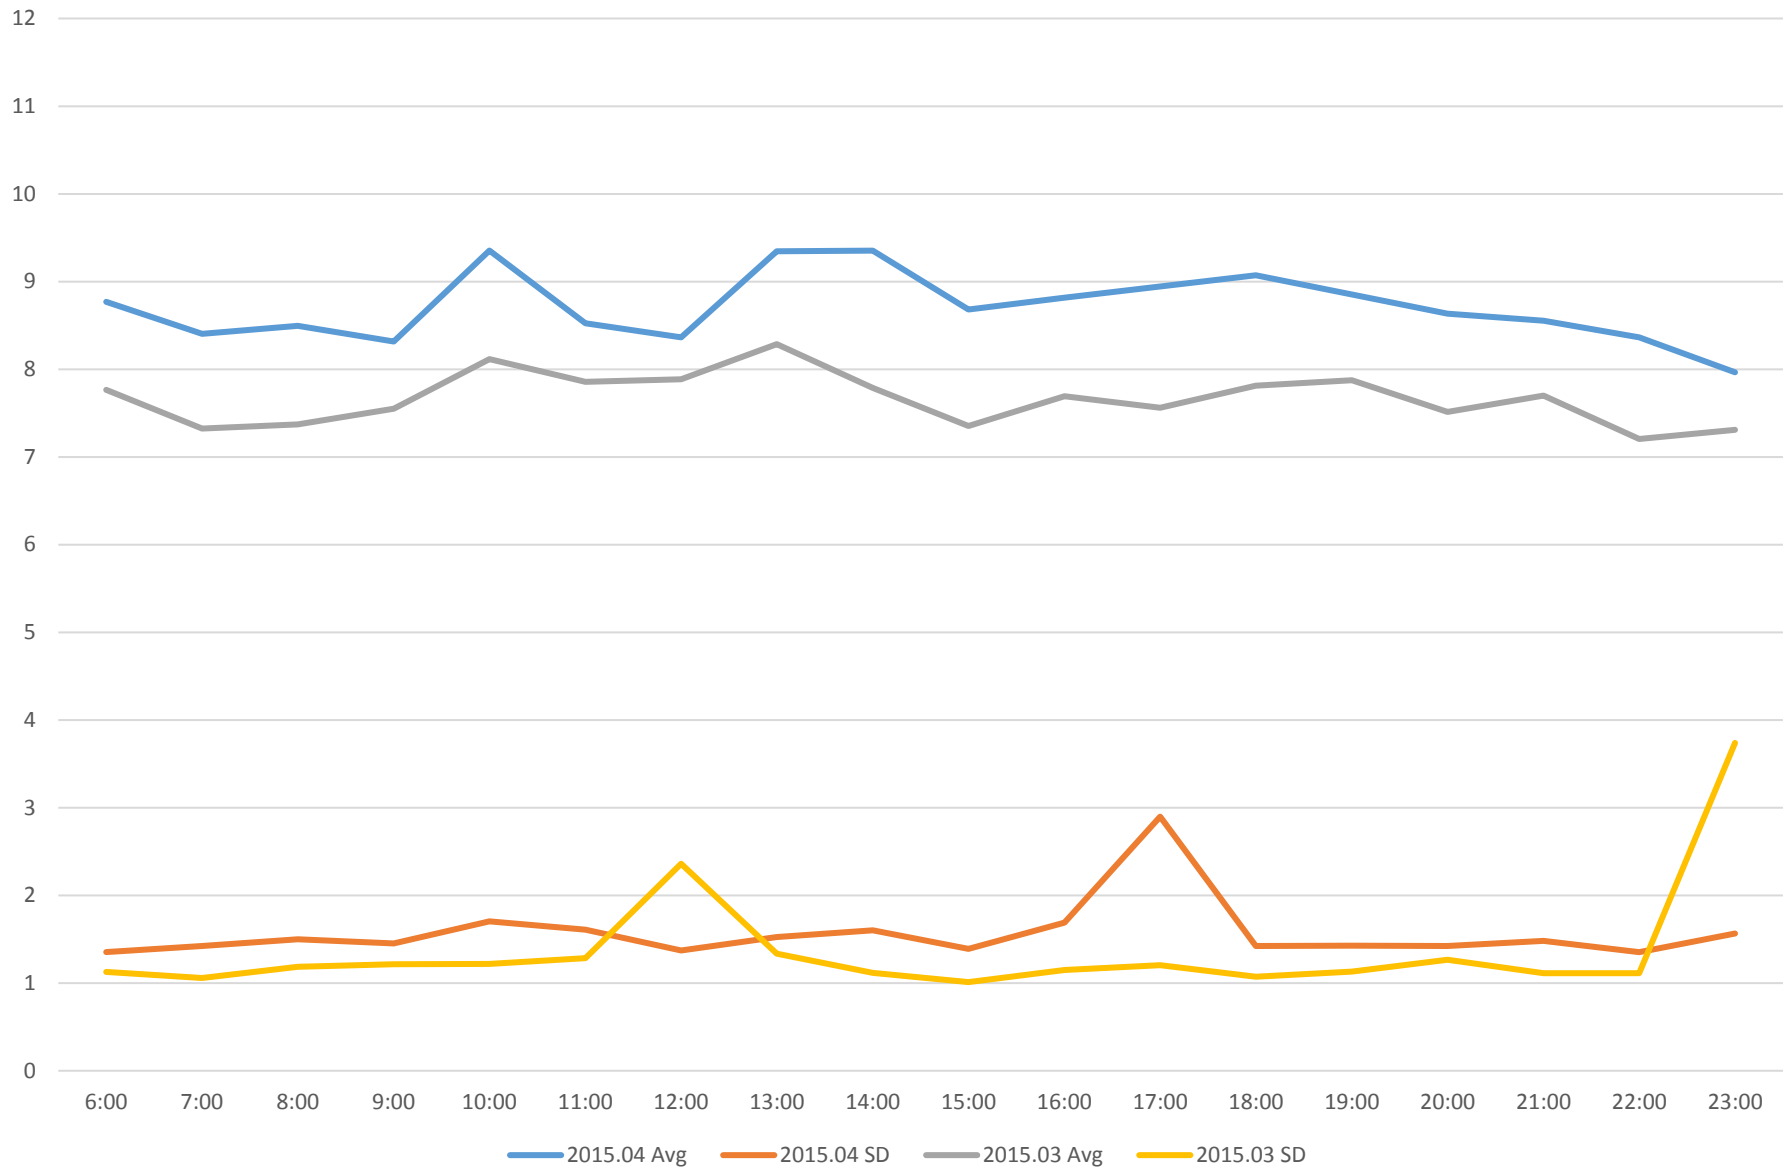

501 Queen Link Times From Roncesvalles Ave. To Queensway Humber Westbound March-April 2015 Weekdays

501 Queen Link Times From Roncesvalles Ave. To Queensway Humber Westbound March-April 2015 Saturdays

501 Queen Link Times From Roncesvalles Ave. To Queensway Humber Westbound March-April 2015 Sundays/Holidays