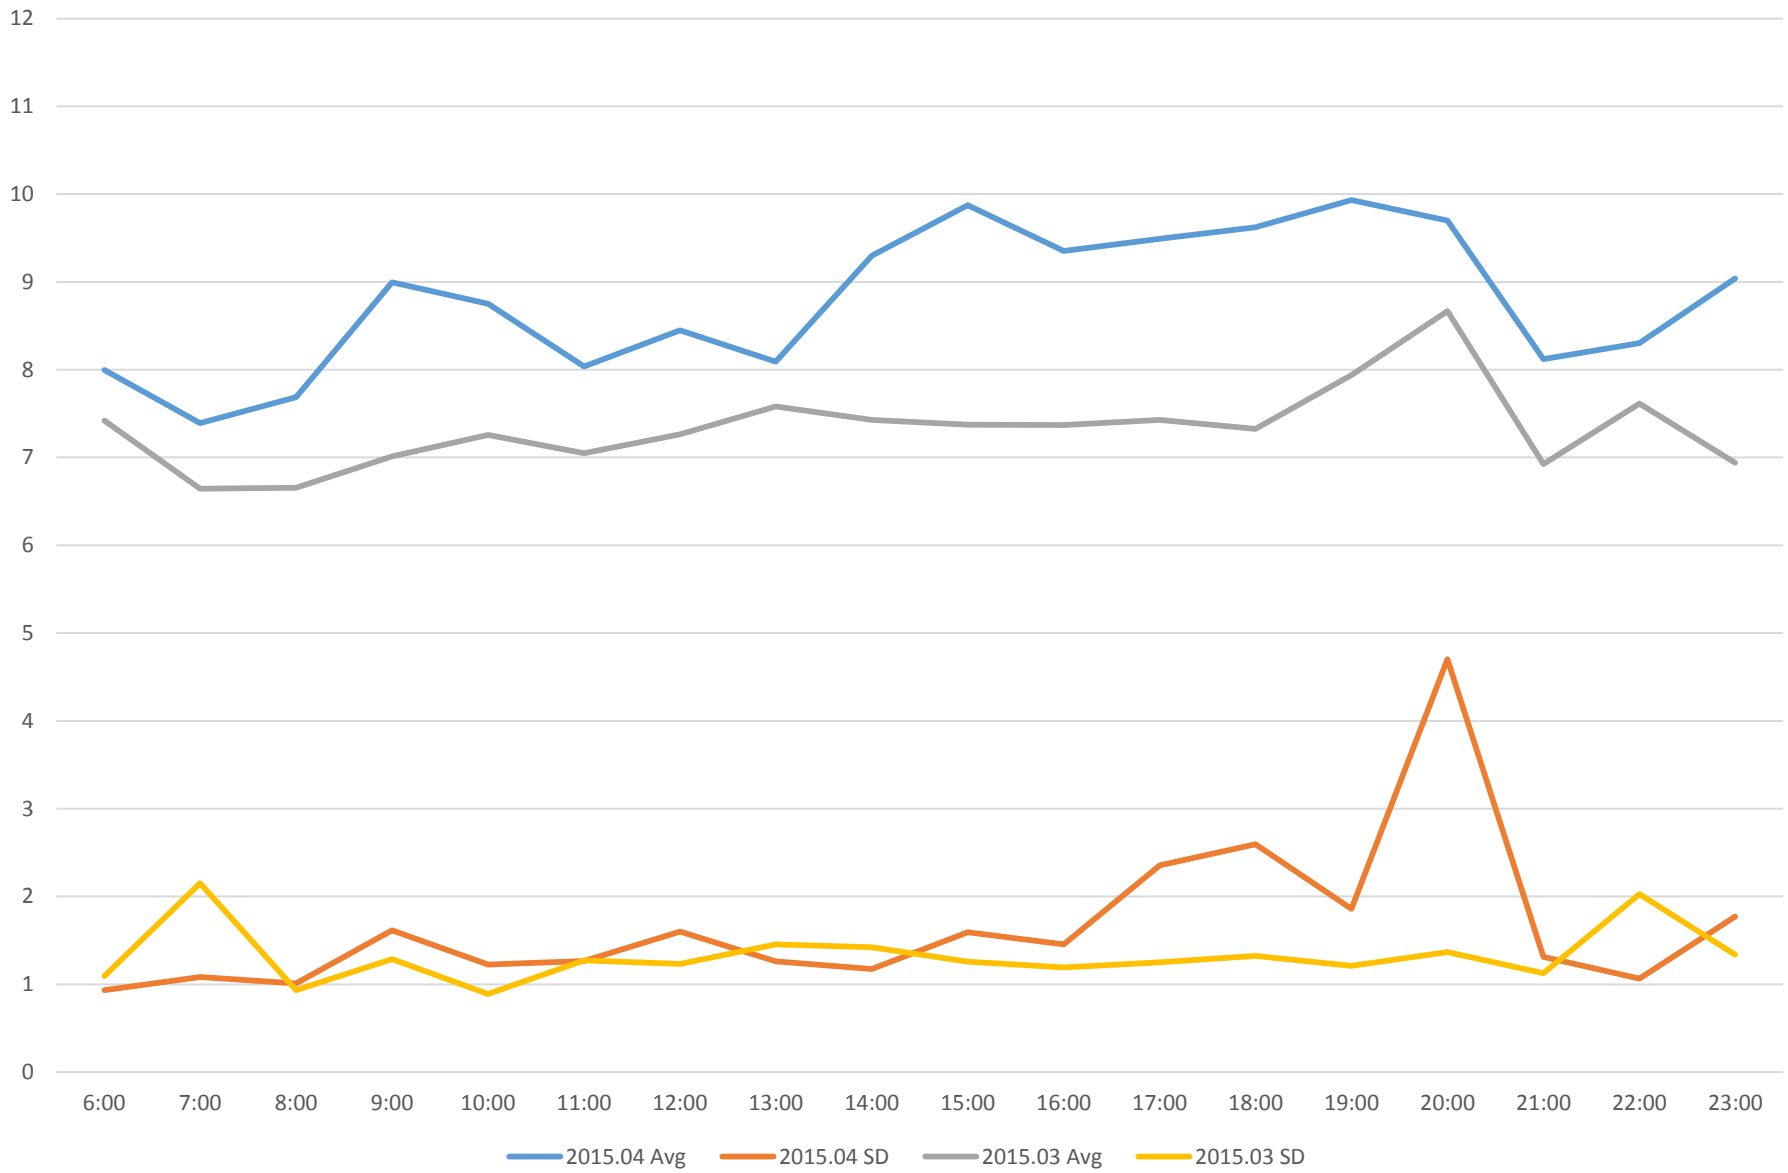

501 Queen Link Times From Roncesvalles Ave. To Queensway Humber Westbound March-April 2015 Weekdays

501 Queen Link Times From Roncesvalles Ave. To Queensway Humber Westbound March-April 2015 Saturdays

501 Queen Link Times From Roncesvalles Ave. To Queensway Humber Westbound March-April 2015 Sundays/Holidays