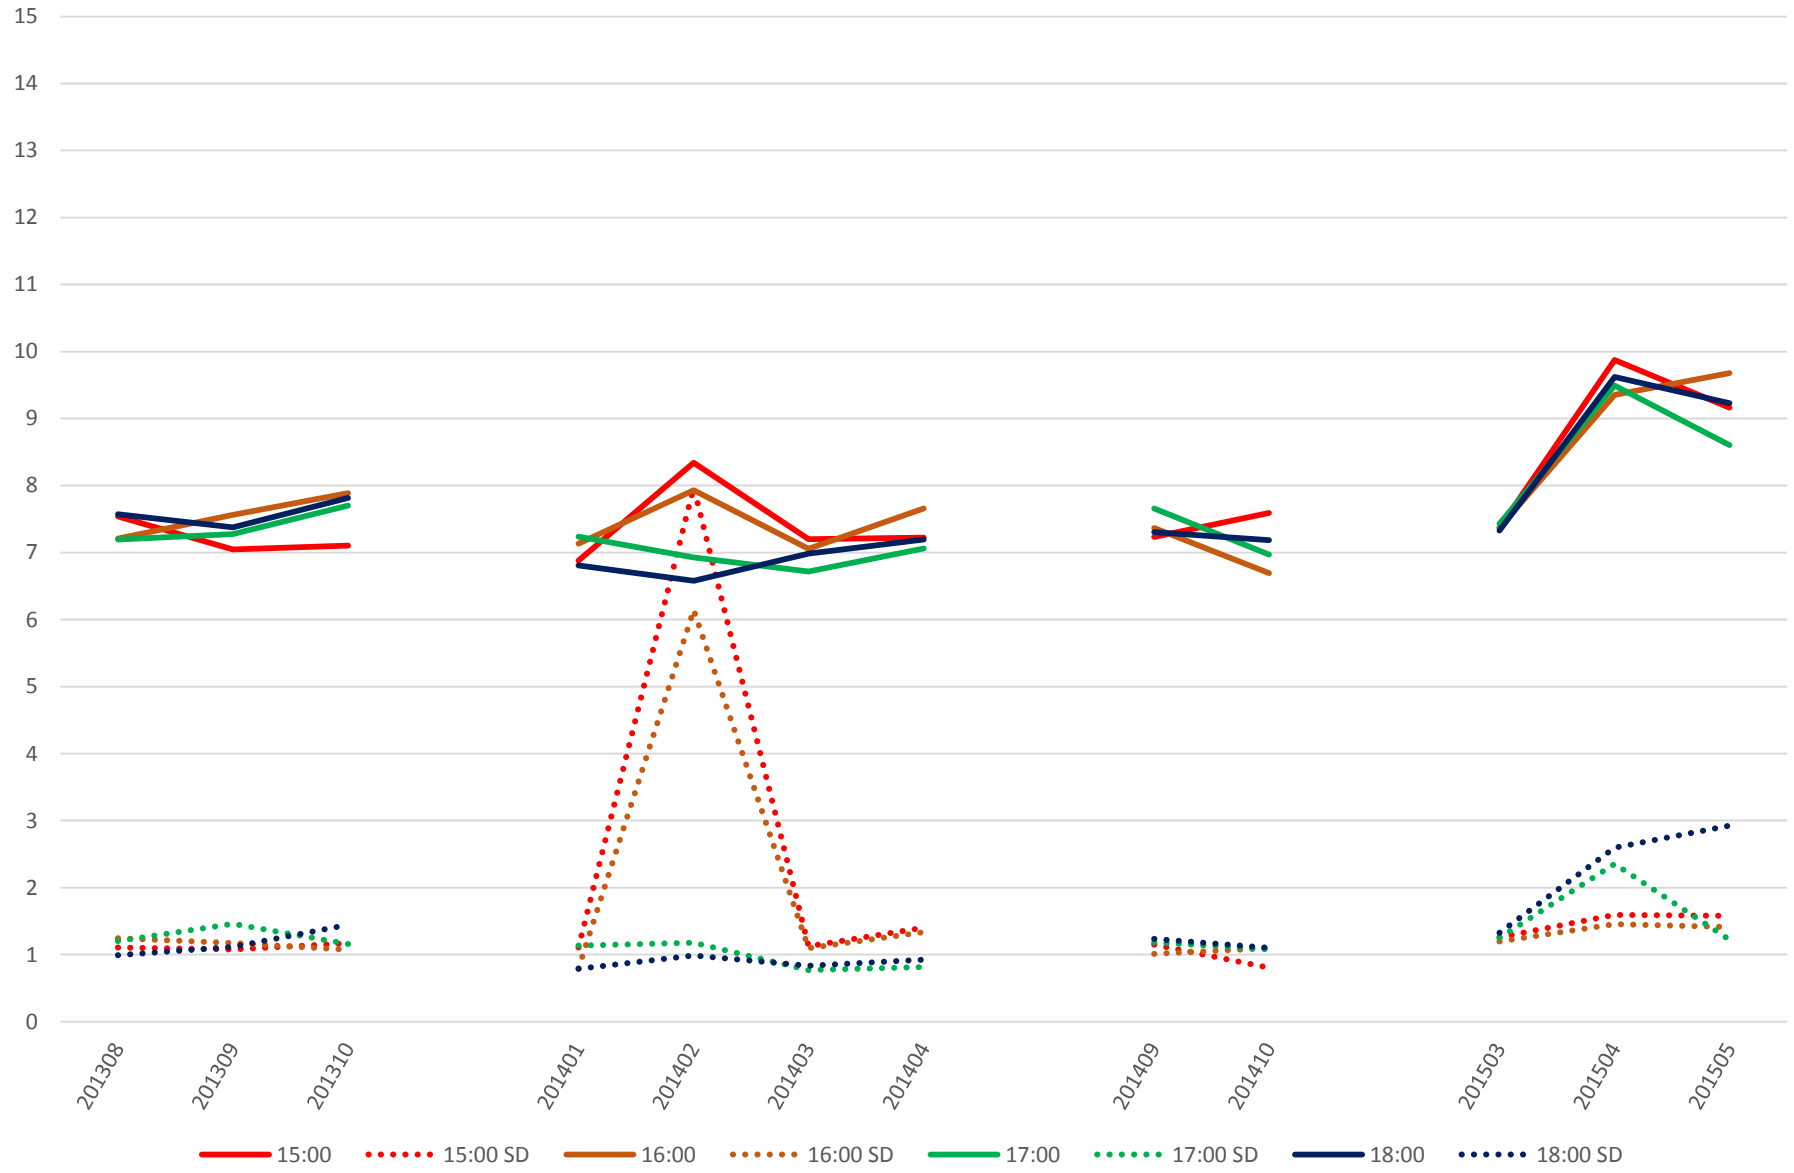

501 Queen Link Times From Roncesvalles Ave. To Queensway Humber Westbound Saturday Morning

501 Queen Link Times From Roncesvalles Ave. To Queensway Humber Westbound Saturday Midday

501 Queen Link Times From Roncesvalles Ave. To Queensway Humber Westbound Saturday Afternoon

501 Queen Link Times From Roncesvalles Ave. To Queensway Humber Westbound Saturday Evening

501 Queen Link Times From Roncesvalles Ave. To Queensway Humber Westbound Sunday Morning

501 Queen Link Times From Roncesvalles Ave. To Queensway Humber Westbound Sunday Midday

501 Queen Link Times From Roncesvalles Ave. To Queensway Humber Westbound Sunday Afternoon

501 Queen Link Times From Roncesvalles Ave. To Queensway Humber Westbound Sunday Evening