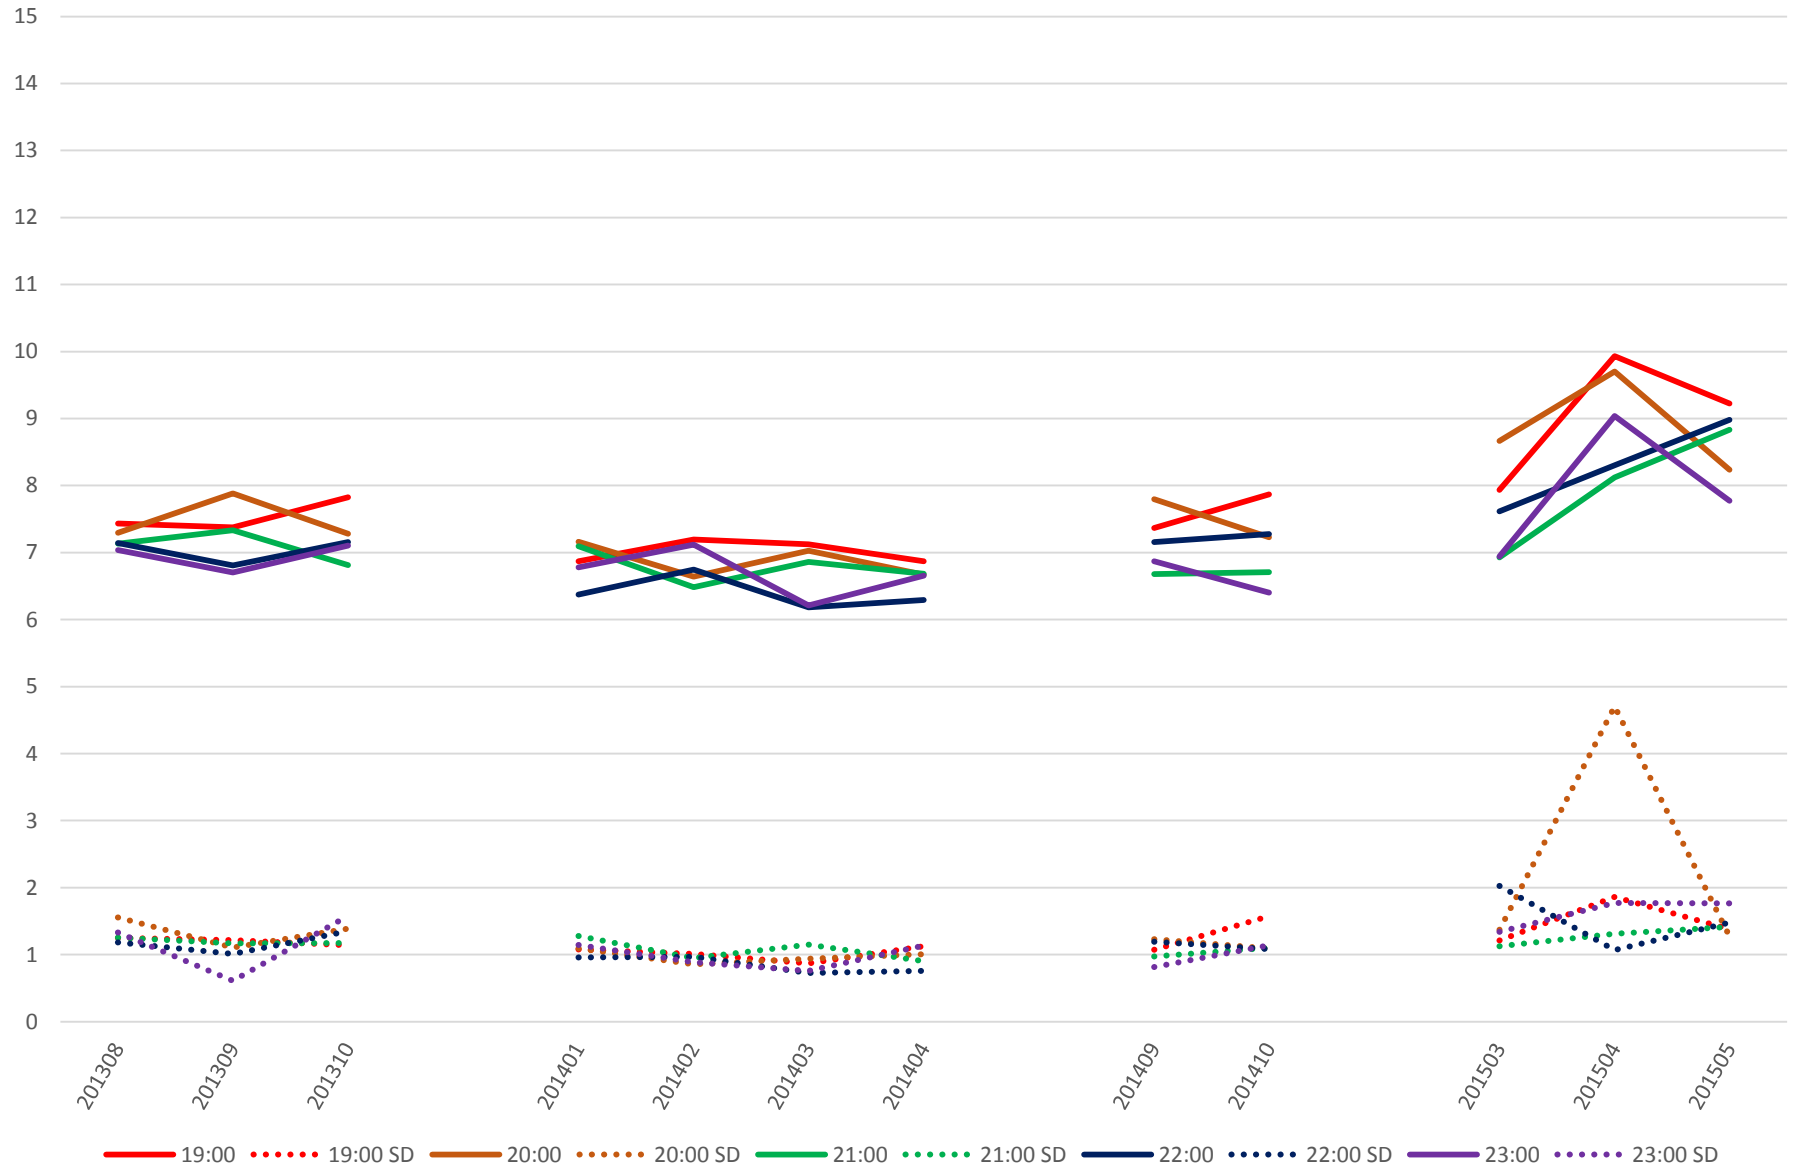

501 Queen Link Times From Roncesvalles Ave. To Queensway Humber Westbound Saturday Morning

501 Queen Link Times From Roncesvalles Ave. To Queensway Humber Westbound Saturday Midday

501 Queen Link Times From Roncesvalles Ave. To Queensway Humber Westbound Saturday Afternoon

501 Queen Link Times From Roncesvalles Ave. To Queensway Humber Westbound Saturday Evening

501 Queen Link Times From Roncesvalles Ave. To Queensway Humber Westbound Sunday Morning

501 Queen Link Times From Roncesvalles Ave. To Queensway Humber Westbound Sunday Midday

501 Queen Link Times From Roncesvalles Ave. To Queensway Humber Westbound Sunday Afternoon

501 Queen Link Times From Roncesvalles Ave. To Queensway Humber Westbound Sunday Evening