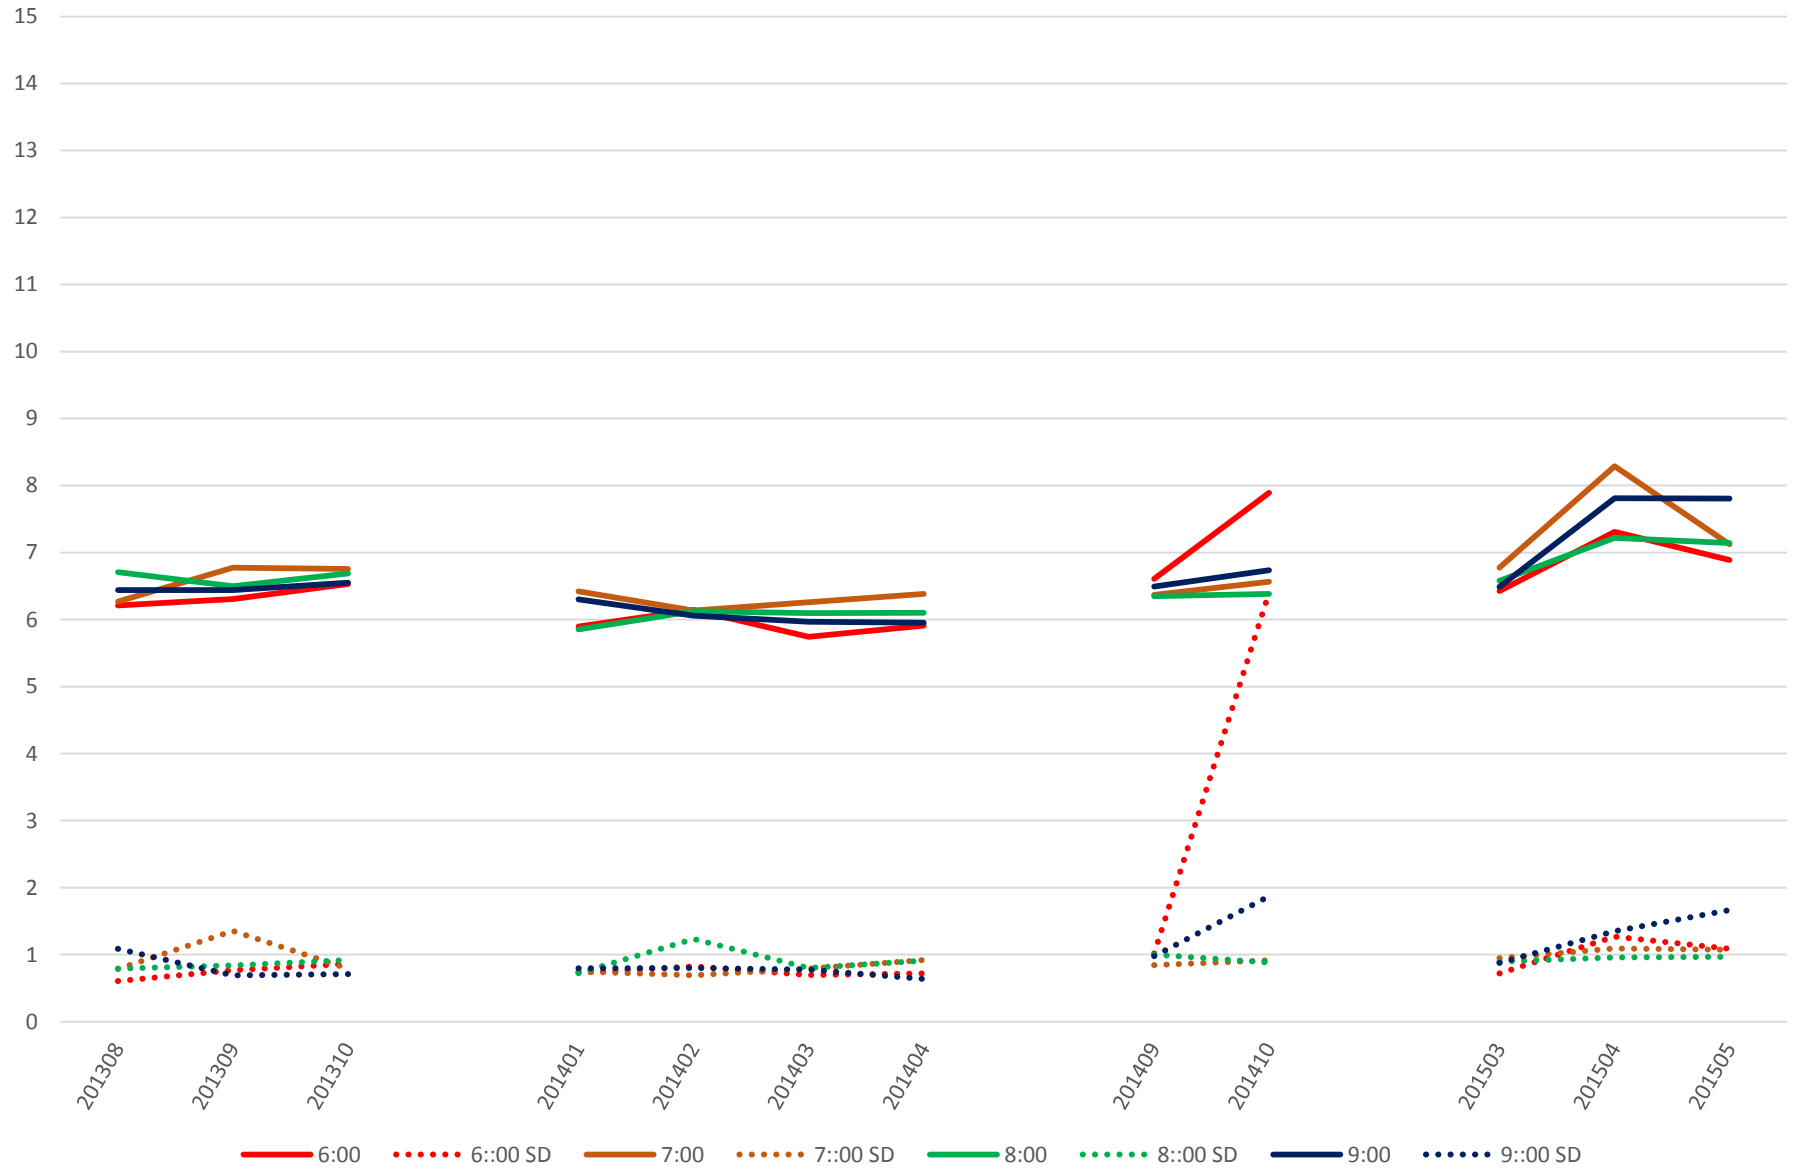

501 Queen Link Times From Roncesvalles Ave. To Queensway Humber Westbound Saturday Morning

501 Queen Link Times From Roncesvalles Ave. To Queensway Humber Westbound Saturday Midday

501 Queen Link Times From Roncesvalles Ave. To Queensway Humber Westbound Saturday Afternoon

501 Queen Link Times From Roncesvalles Ave. To Queensway Humber Westbound Saturday Evening

501 Queen Link Times From Roncesvalles Ave. To Queensway Humber Westbound Sunday Morning

501 Queen Link Times From Roncesvalles Ave. To Queensway Humber Westbound Sunday Midday

501 Queen Link Times From Roncesvalles Ave. To Queensway Humber Westbound Sunday Afternoon

501 Queen Link Times From Roncesvalles Ave. To Queensway Humber Westbound Sunday Evening