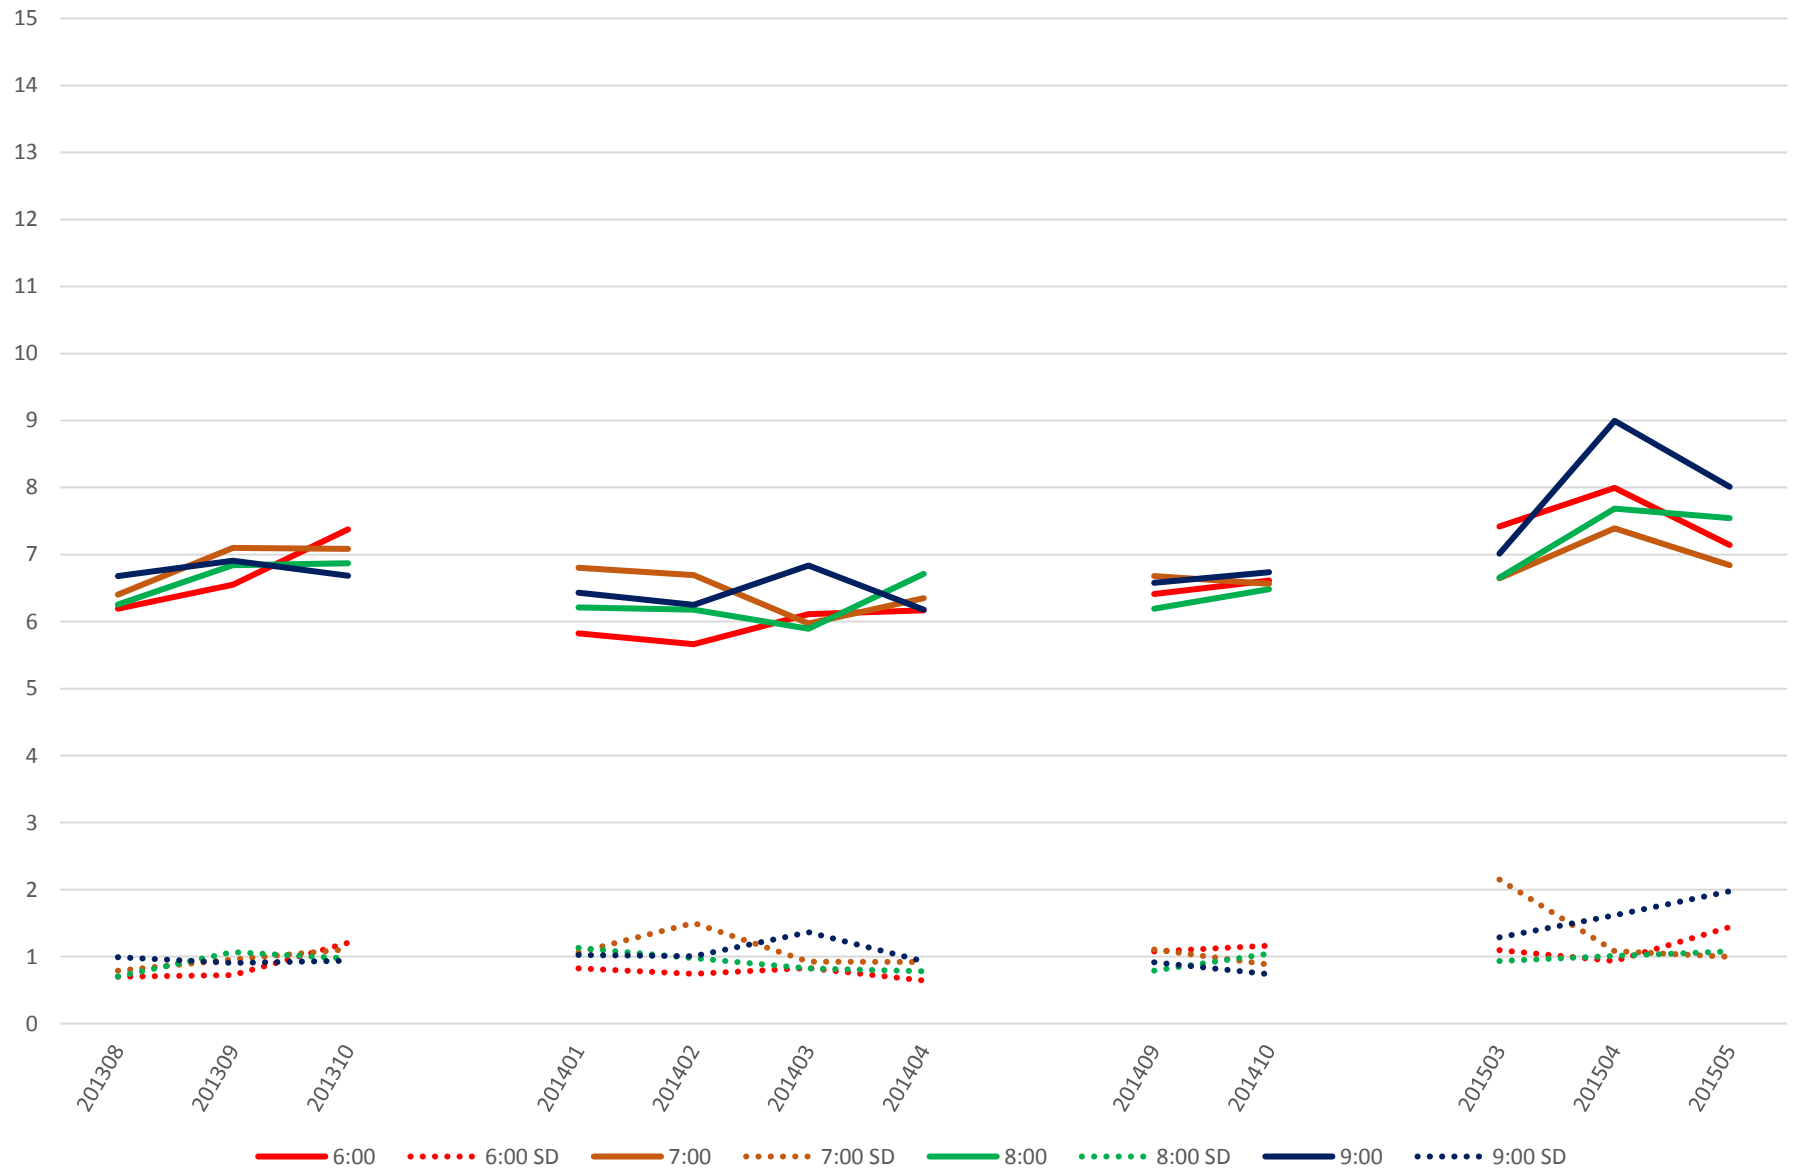

501 Queen Link Times From Roncesvalles Ave. To Queensway Humber Westbound Saturday Morning

501 Queen Link Times From Roncesvalles Ave. To Queensway Humber Westbound Saturday Midday

501 Queen Link Times From Roncesvalles Ave. To Queensway Humber Westbound Saturday Afternoon

501 Queen Link Times From Roncesvalles Ave. To Queensway Humber Westbound Saturday Evening

501 Queen Link Times From Roncesvalles Ave. To Queensway Humber Westbound Sunday Morning

501 Queen Link Times From Roncesvalles Ave. To Queensway Humber Westbound Sunday Midday

501 Queen Link Times From Roncesvalles Ave. To Queensway Humber Westbound Sunday Afternoon

501 Queen Link Times From Roncesvalles Ave. To Queensway Humber Westbound Sunday Evening