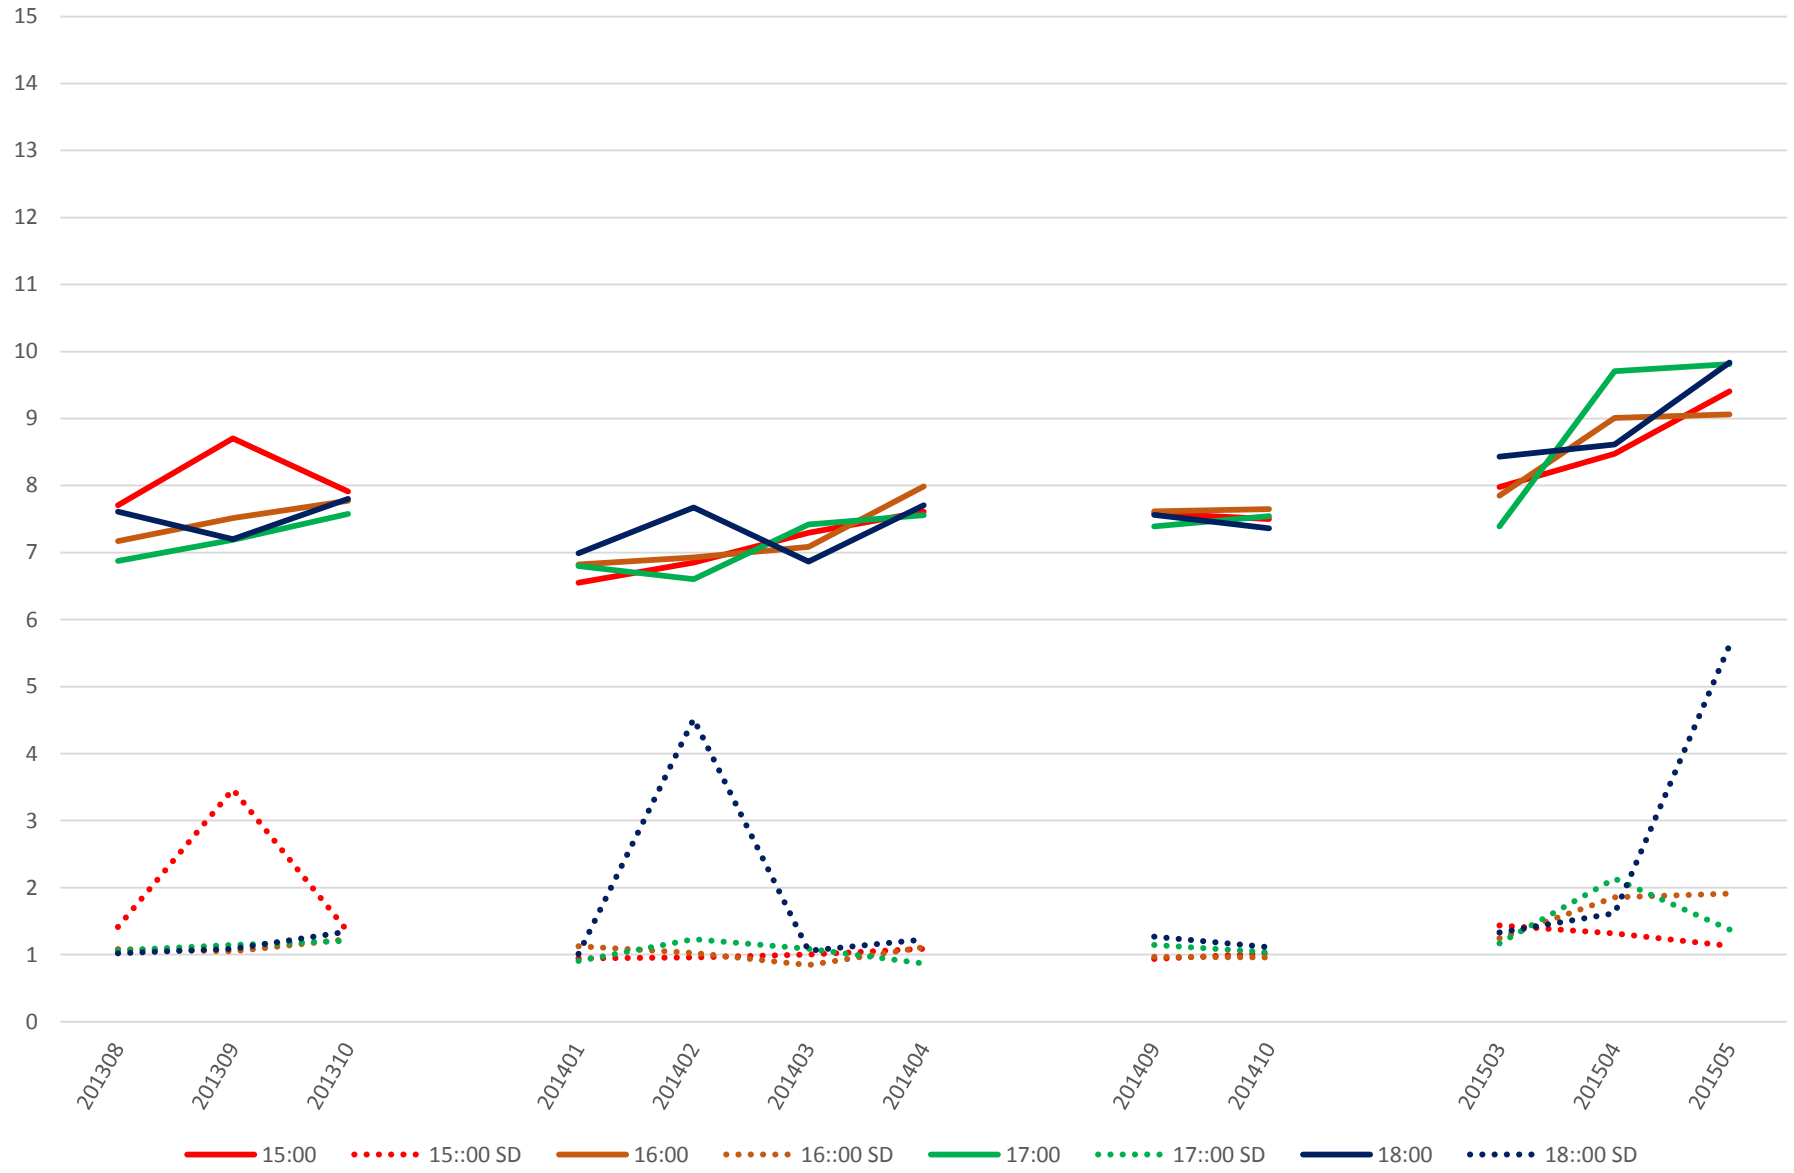

501 Queen Link Times From Roncesvalles Ave. To Queensway Humber Westbound Saturday Morning

501 Queen Link Times From Roncesvalles Ave. To Queensway Humber Westbound Saturday Midday

501 Queen Link Times From Roncesvalles Ave. To Queensway Humber Westbound Saturday Afternoon

501 Queen Link Times From Roncesvalles Ave. To Queensway Humber Westbound Saturday Evening

501 Queen Link Times From Roncesvalles Ave. To Queensway Humber Westbound Sunday Morning

501 Queen Link Times From Roncesvalles Ave. To Queensway Humber Westbound Sunday Midday

501 Queen Link Times From Roncesvalles Ave. To Queensway Humber Westbound Sunday Afternoon

501 Queen Link Times From Roncesvalles Ave. To Queensway Humber Westbound Sunday Evening