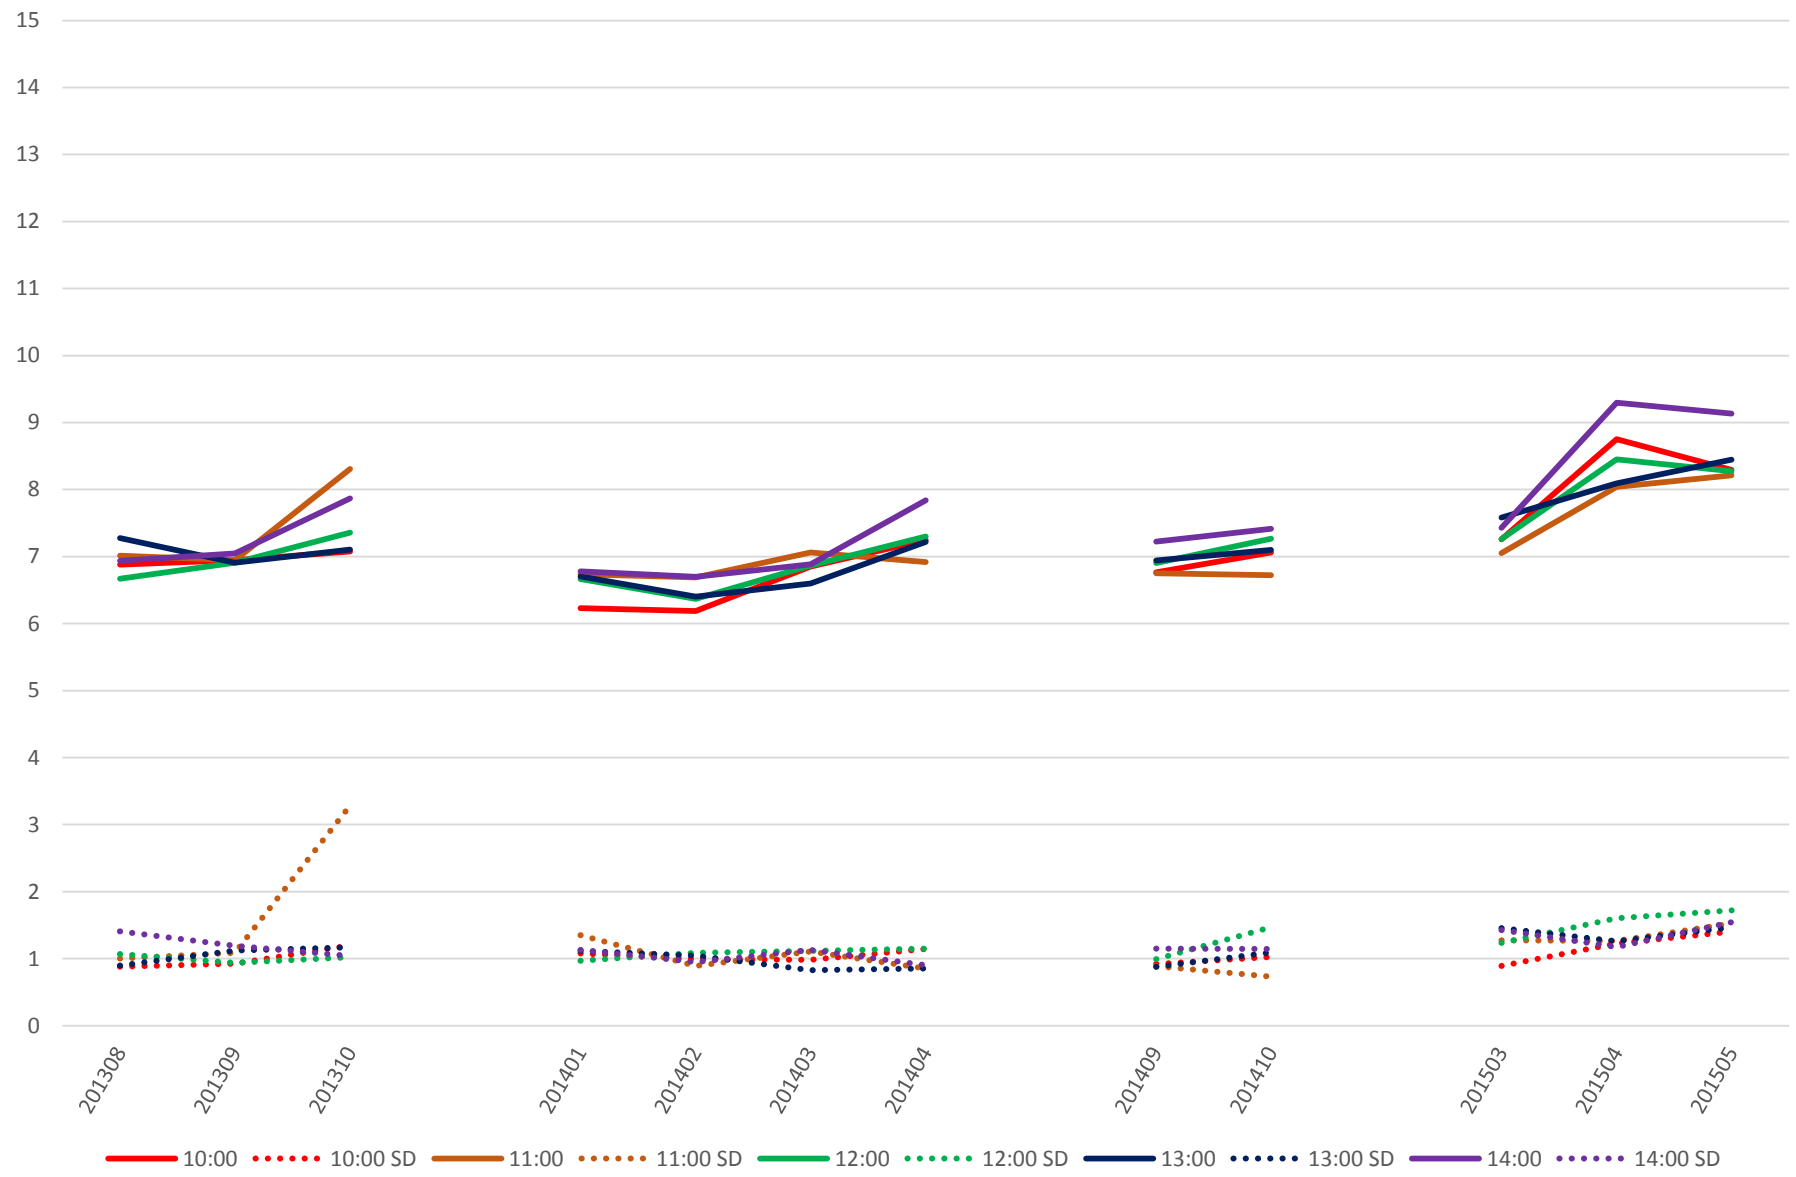

501 Queen Link Times From Roncesvalles Ave. To Queensway Humber Westbound Saturday Morning

501 Queen Link Times From Roncesvalles Ave. To Queensway Humber Westbound Saturday Midday

501 Queen Link Times From Roncesvalles Ave. To Queensway Humber Westbound Saturday Afternoon

501 Queen Link Times From Roncesvalles Ave. To Queensway Humber Westbound Saturday Evening

501 Queen Link Times From Roncesvalles Ave. To Queensway Humber Westbound Sunday Morning

501 Queen Link Times From Roncesvalles Ave. To Queensway Humber Westbound Sunday Midday

501 Queen Link Times From Roncesvalles Ave. To Queensway Humber Westbound Sunday Afternoon

501 Queen Link Times From Roncesvalles Ave. To Queensway Humber Westbound Sunday Evening