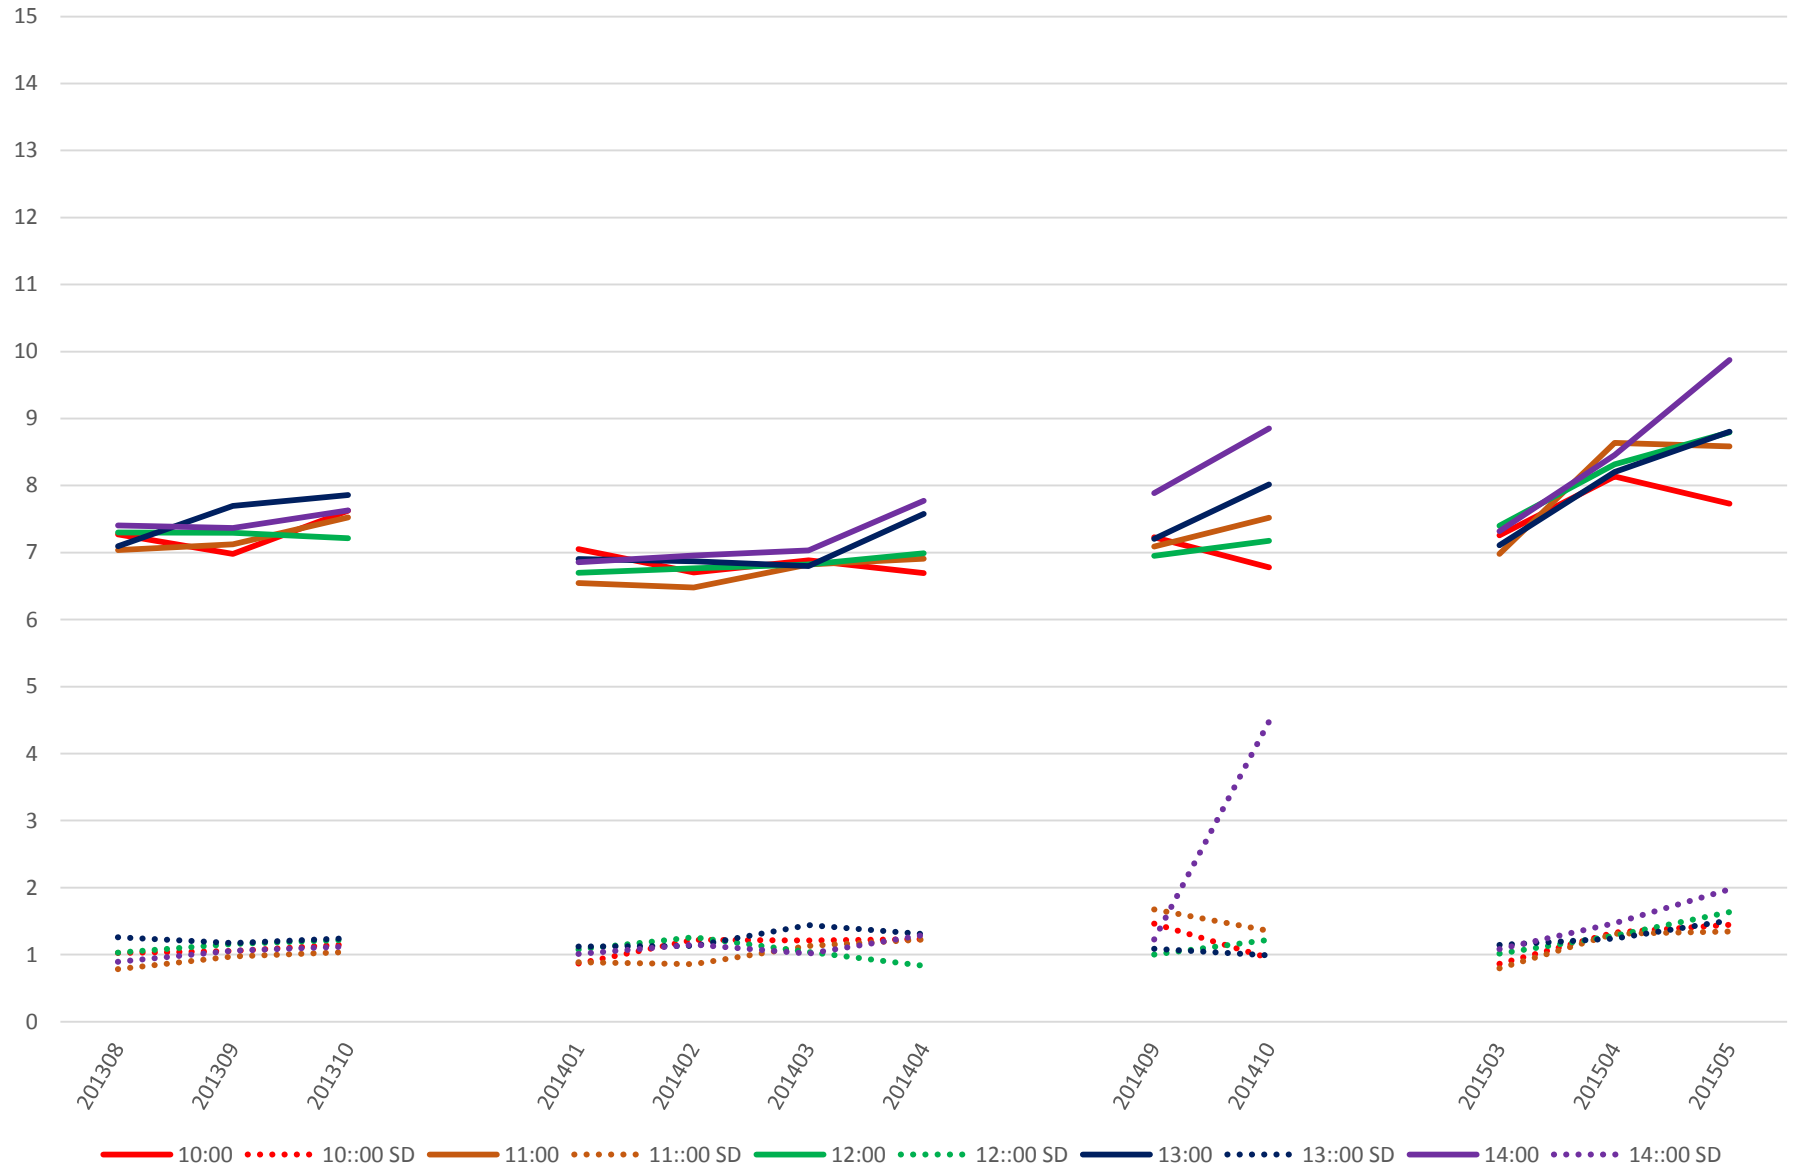

501 Queen Link Times From Roncesvalles Ave. To Queensway Humber Westbound Saturday Morning

501 Queen Link Times From Roncesvalles Ave. To Queensway Humber Westbound Saturday Midday

501 Queen Link Times From Roncesvalles Ave. To Queensway Humber Westbound Saturday Afternoon

501 Queen Link Times From Roncesvalles Ave. To Queensway Humber Westbound Saturday Evening

501 Queen Link Times From Roncesvalles Ave. To Queensway Humber Westbound Sunday Morning

501 Queen Link Times From Roncesvalles Ave. To Queensway Humber Westbound Sunday Midday

501 Queen Link Times From Roncesvalles Ave. To Queensway Humber Westbound Sunday Afternoon

501 Queen Link Times From Roncesvalles Ave. To Queensway Humber Westbound Sunday Evening