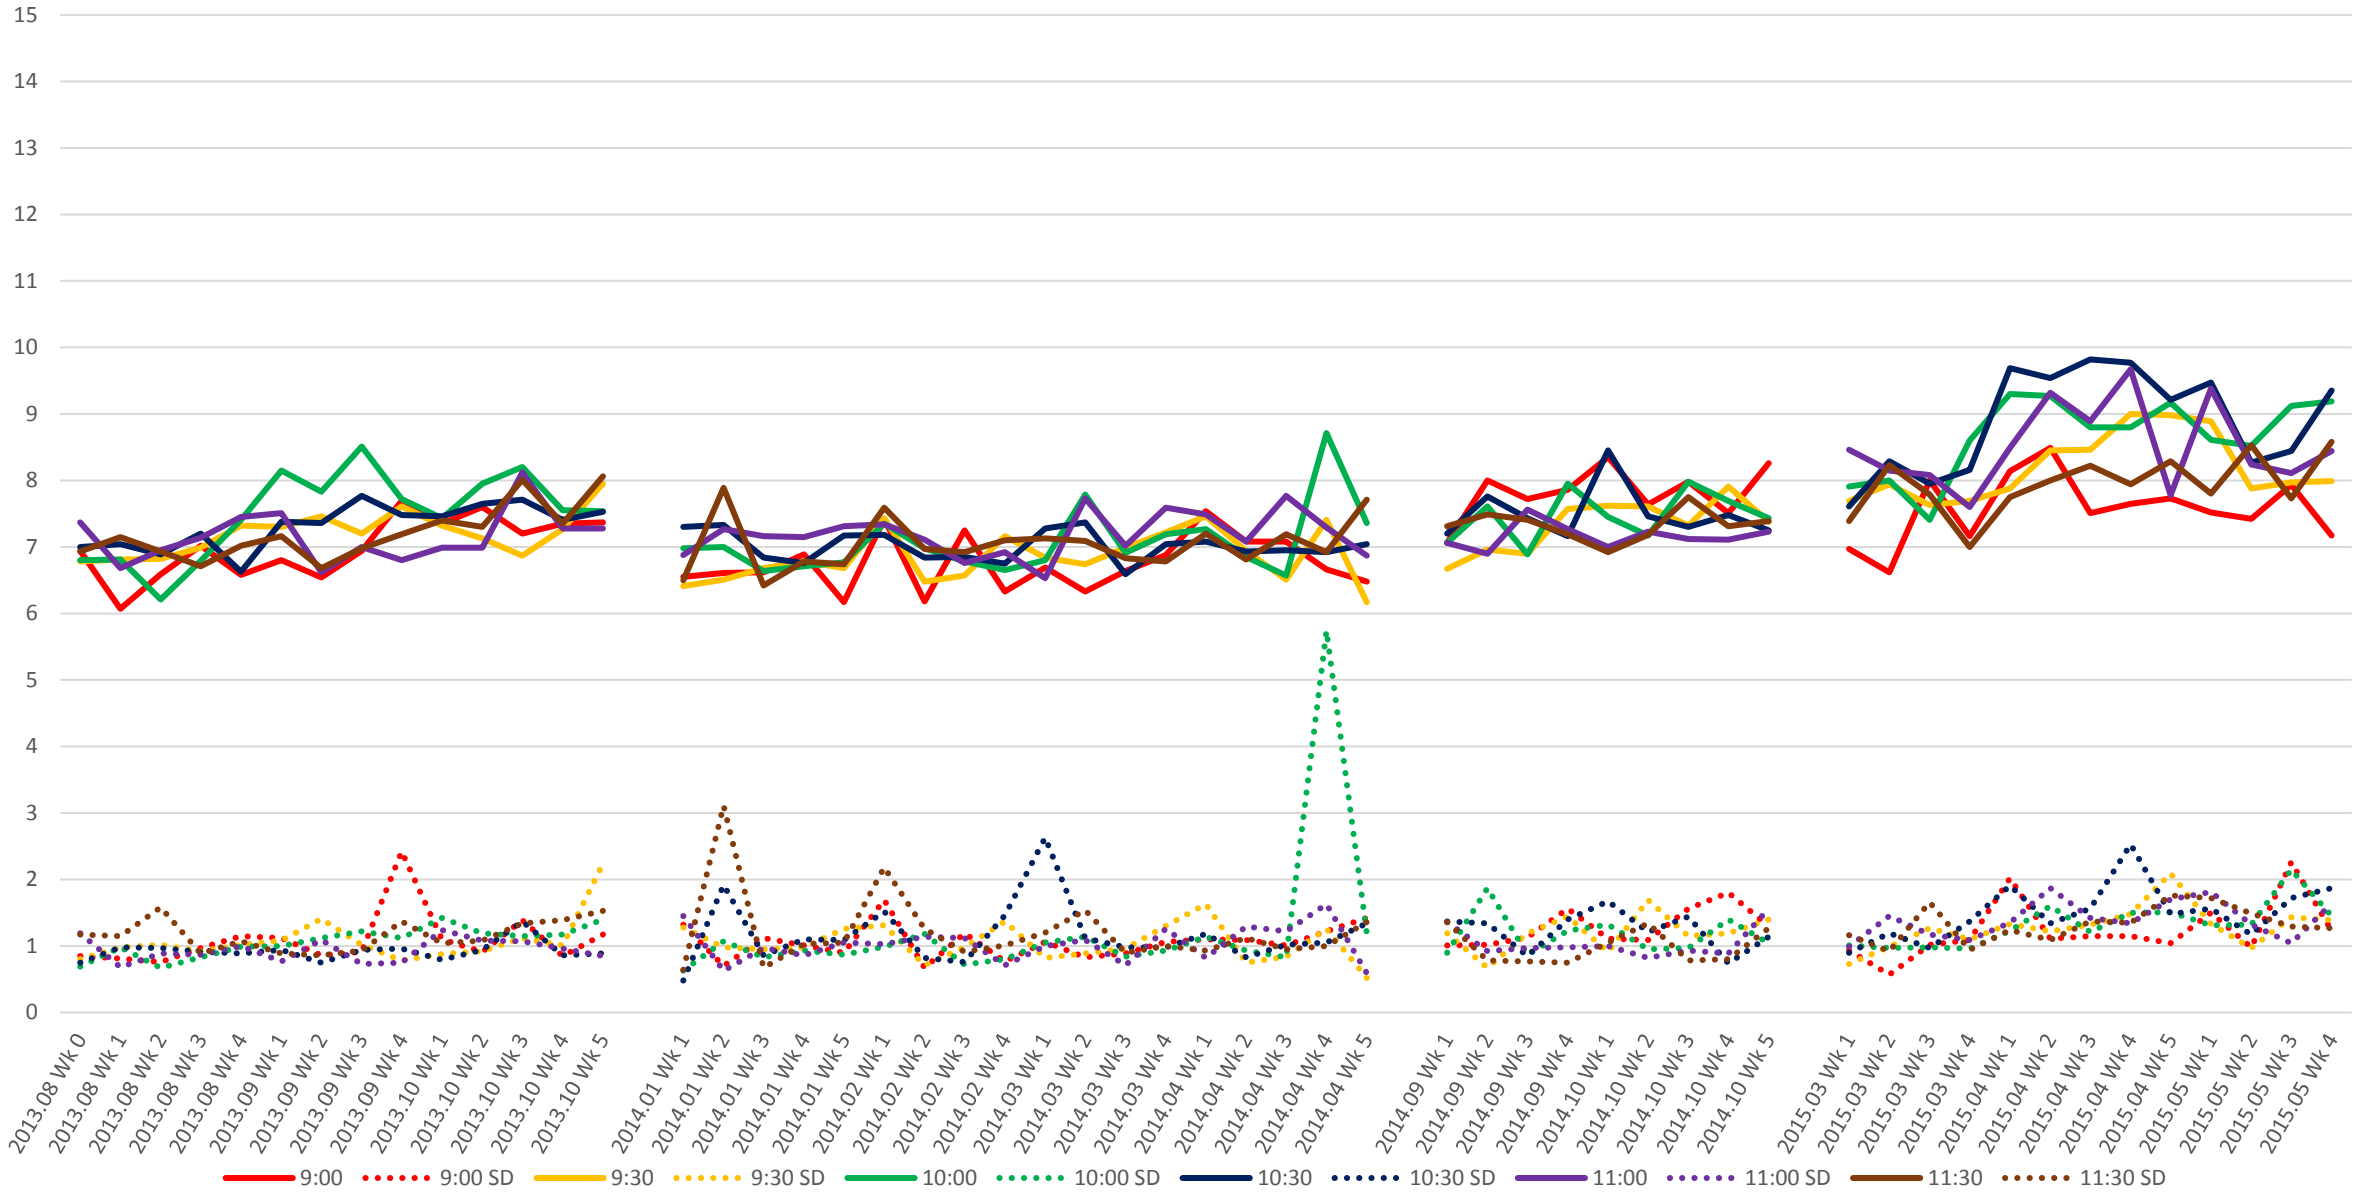

501 Queen Link Times From Roncesvalles Ave. To Queensway Humber Westbound Early Morning

501 Queen Link Times From Roncesvalles Ave. To Queensway Humber Westbound Late Morning

501 Queen Link Times From Roncesvalles Ave. To Queensway Humber Westbound Early Afternoon

501 Queen Link Times From Roncesvalles Ave. To Queensway Humber Westbound Late Afternoon

501 Queen Link Times From Roncesvalles Ave. To Queensway Humber Westbound Early Evening

501 Queen Link Times From Roncesvalles Ave. To Queensway Humber Westbound Late Evening