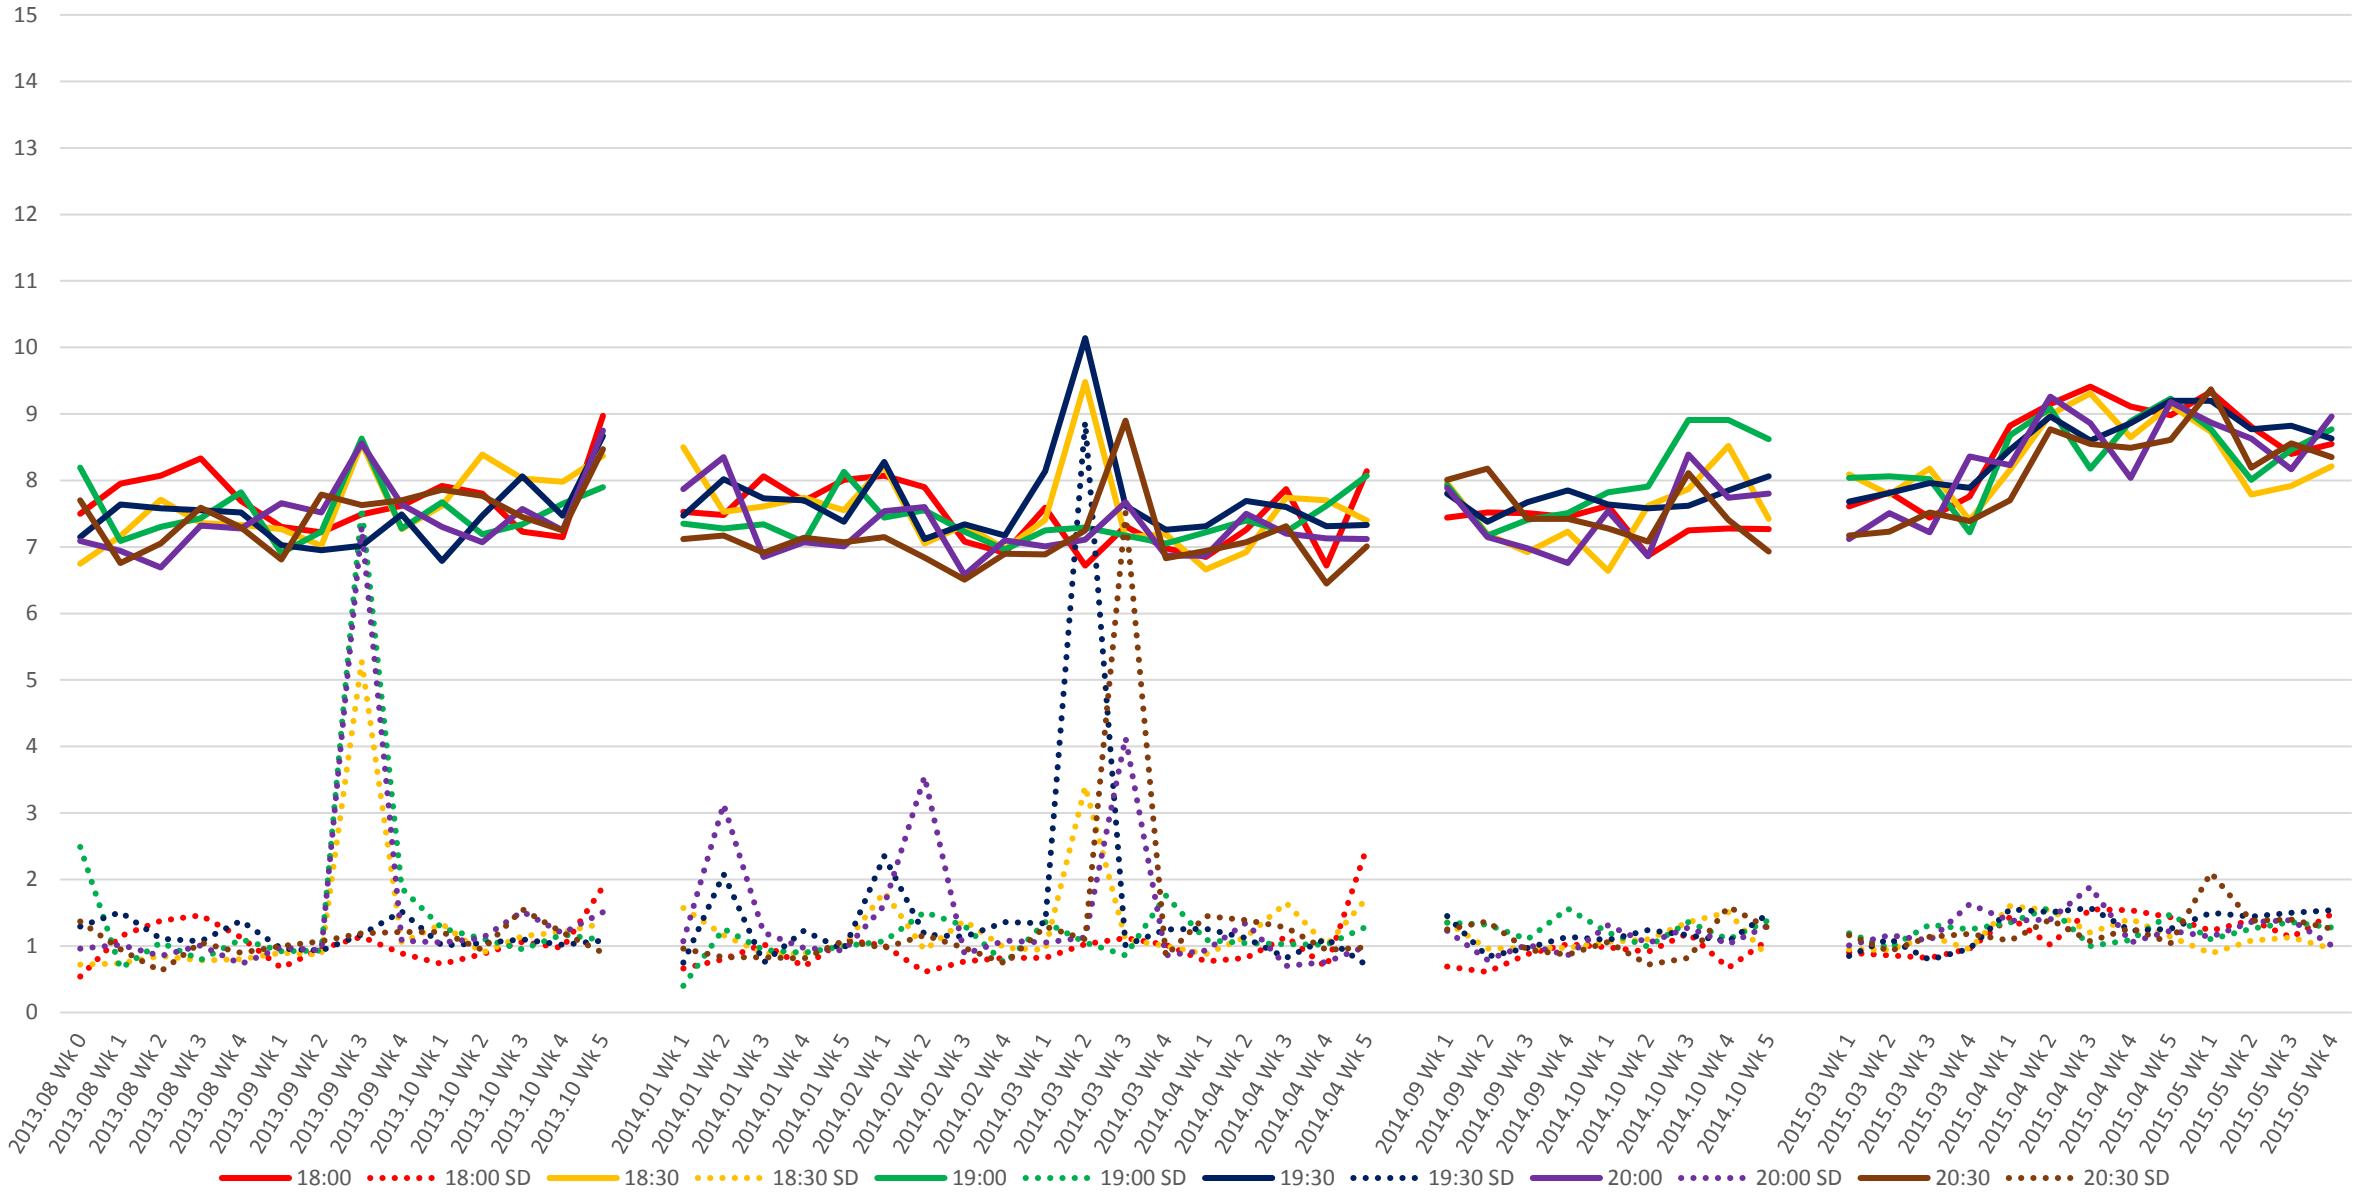

501 Queen Link Times From Roncesvalles Ave. To Queensway Humber Westbound Early Morning

501 Queen Link Times From Roncesvalles Ave. To Queensway Humber Westbound Late Morning

501 Queen Link Times From Roncesvalles Ave. To Queensway Humber Westbound Early Afternoon

501 Queen Link Times From Roncesvalles Ave. To Queensway Humber Westbound Late Afternoon

501 Queen Link Times From Roncesvalles Ave. To Queensway Humber Westbound Early Evening

501 Queen Link Times From Roncesvalles Ave. To Queensway Humber Westbound Late Evening