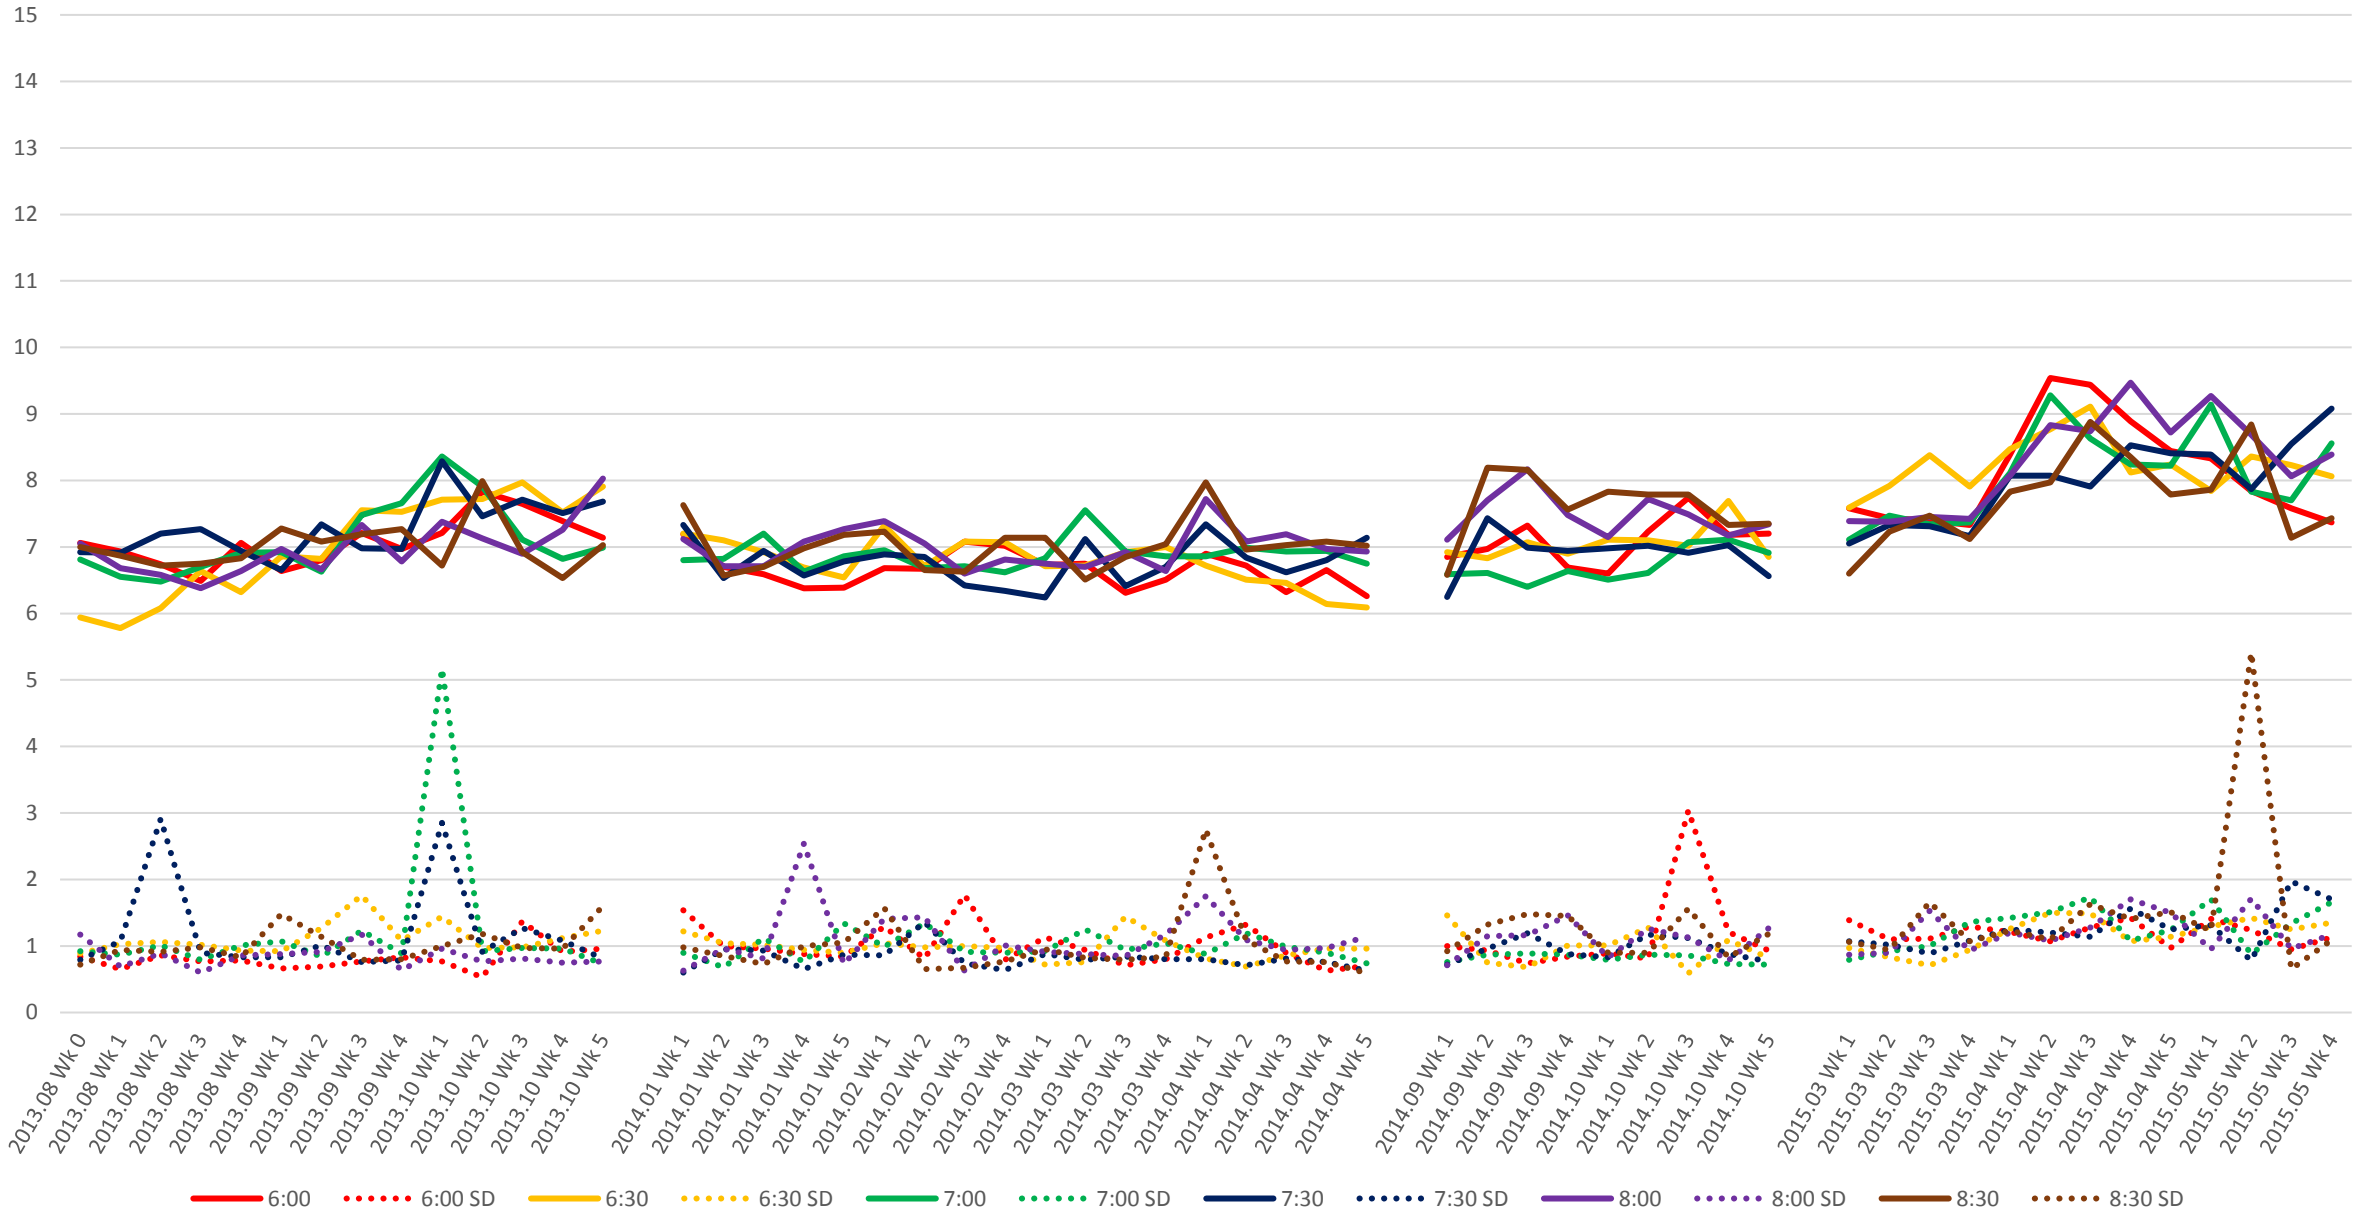

501 Queen Link Times From Roncesvalles Ave. To Queensway Humber Westbound Early Morning

501 Queen Link Times From Roncesvalles Ave. To Queensway Humber Westbound Late Morning

501 Queen Link Times From Roncesvalles Ave. To Queensway Humber Westbound Early Afternoon

501 Queen Link Times From Roncesvalles Ave. To Queensway Humber Westbound Late Afternoon

501 Queen Link Times From Roncesvalles Ave. To Queensway Humber Westbound Early Evening

501 Queen Link Times From Roncesvalles Ave. To Queensway Humber Westbound Late Evening