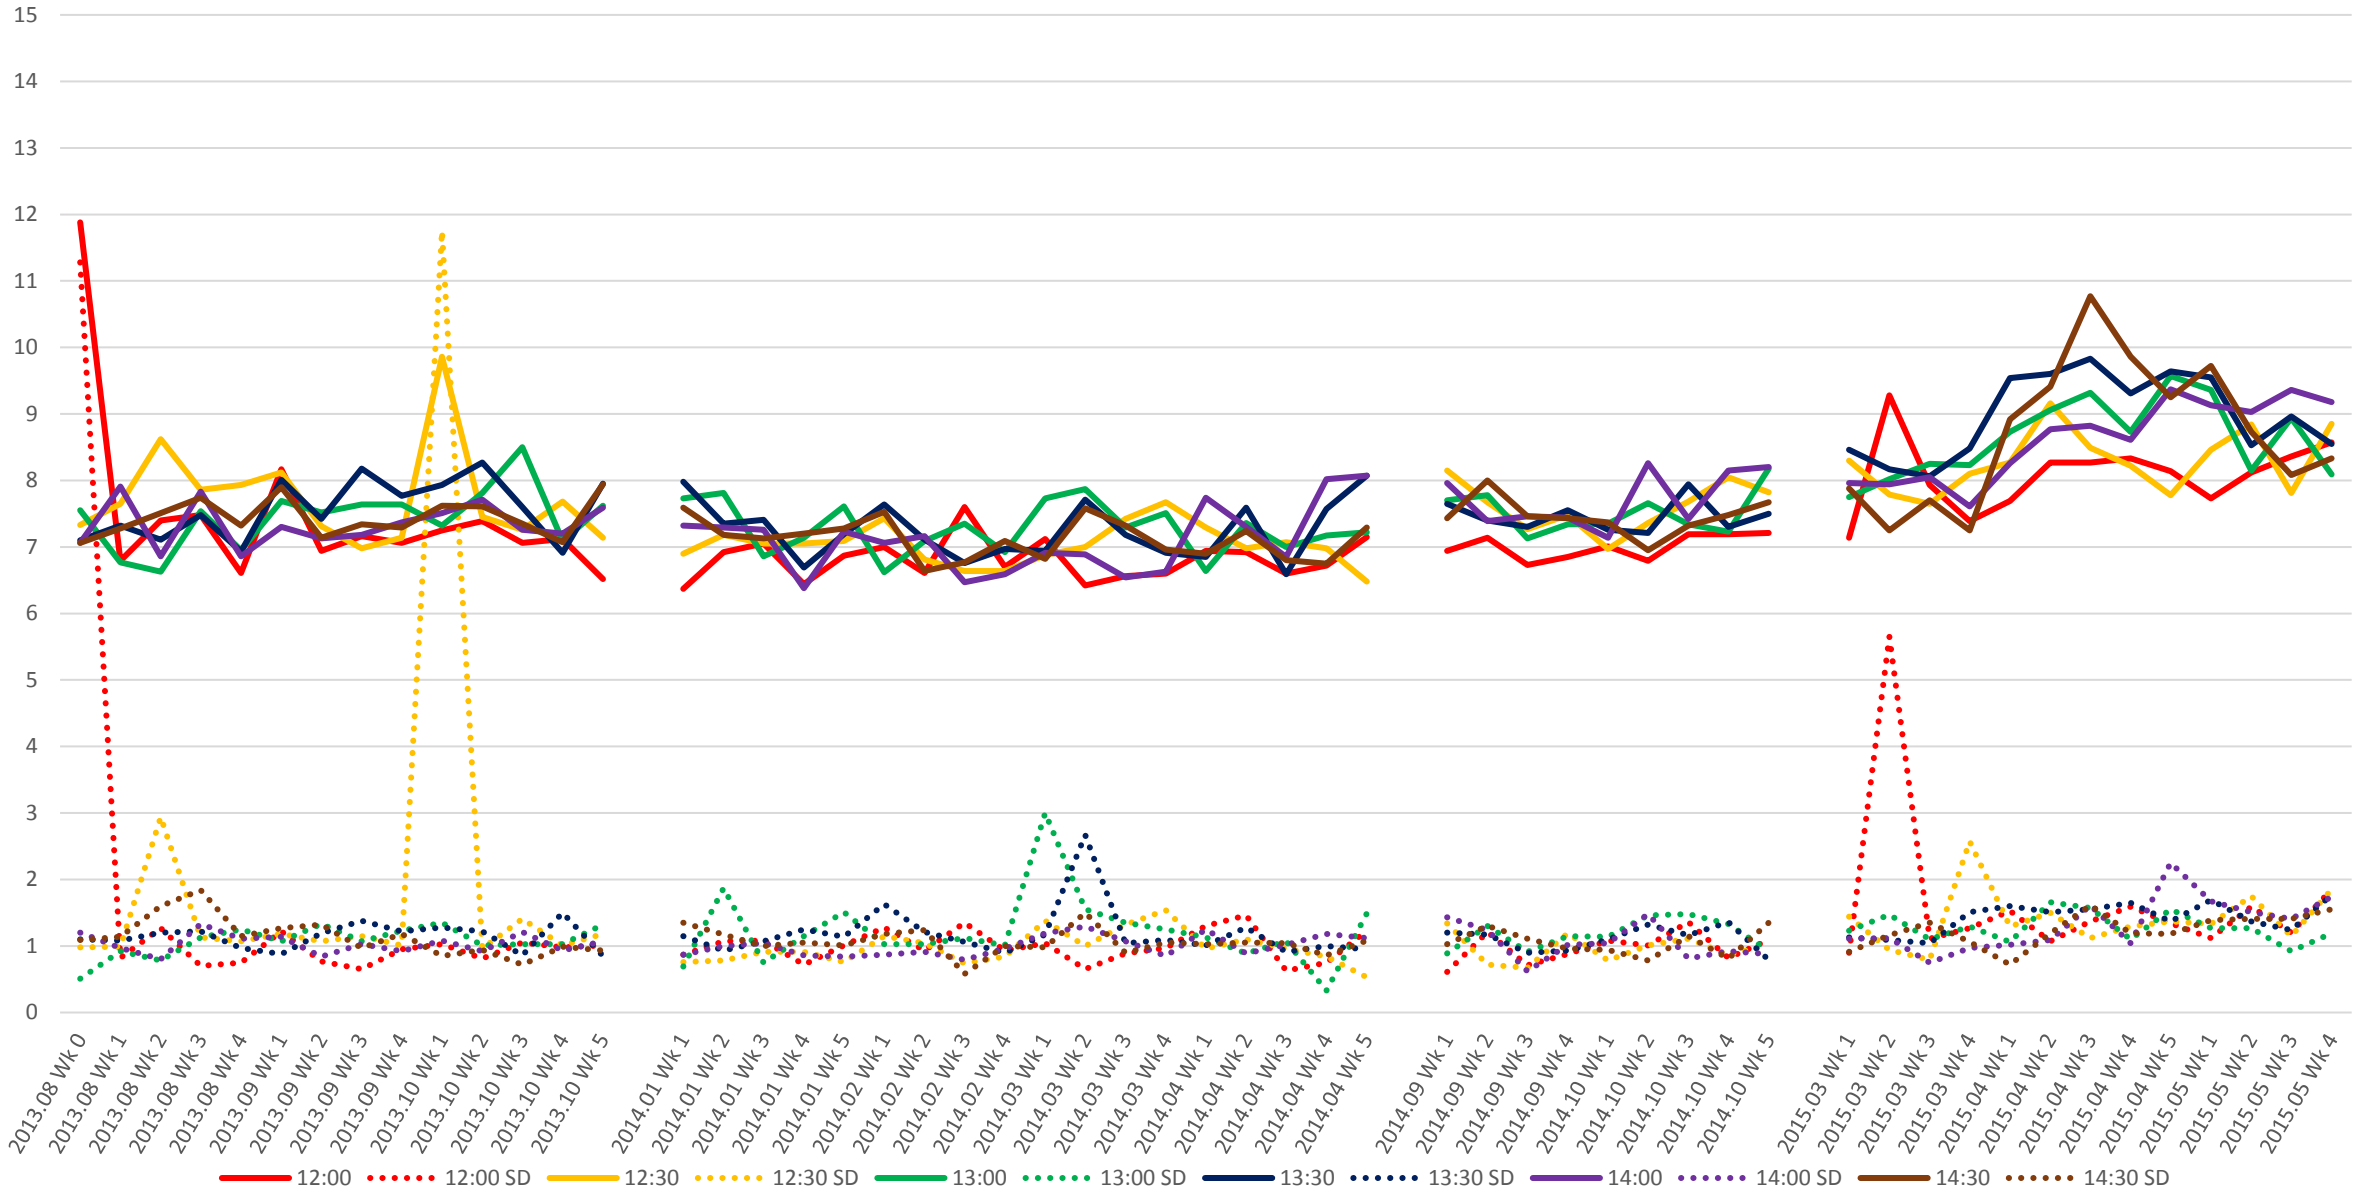

501 Queen Link Times From Roncesvalles Ave. To Queensway Humber Westbound Early Morning

501 Queen Link Times From Roncesvalles Ave. To Queensway Humber Westbound Late Morning

501 Queen Link Times From Roncesvalles Ave. To Queensway Humber Westbound Early Afternoon

501 Queen Link Times From Roncesvalles Ave. To Queensway Humber Westbound Late Afternoon

501 Queen Link Times From Roncesvalles Ave. To Queensway Humber Westbound Early Evening

501 Queen Link Times From Roncesvalles Ave. To Queensway Humber Westbound Late Evening