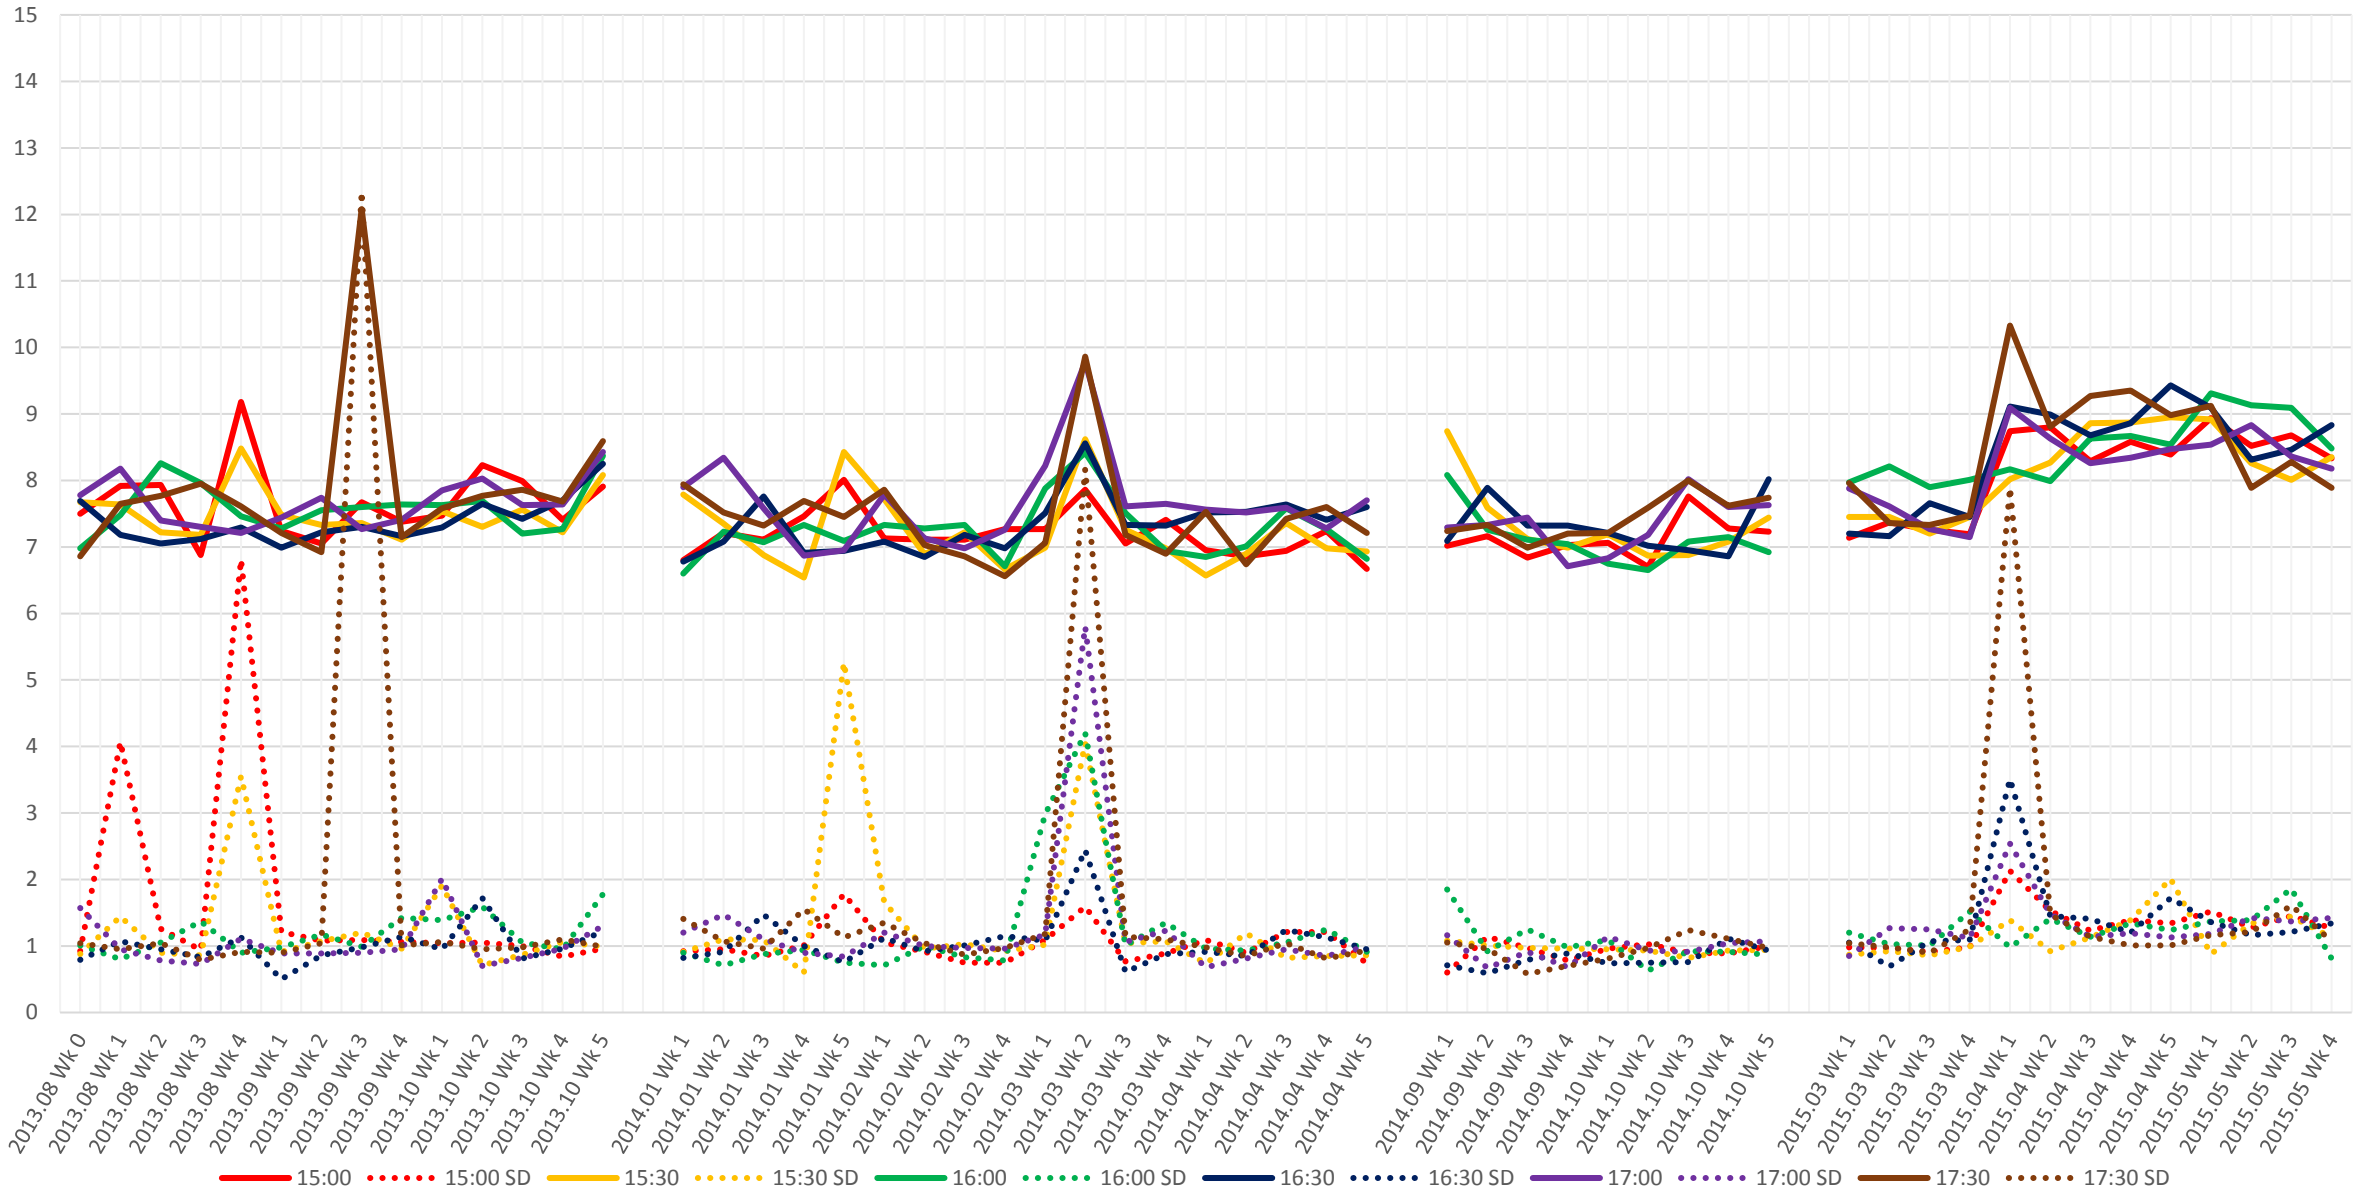

501 Queen Link Times From Roncesvalles Ave. To Queensway Humber Westbound Early Morning

501 Queen Link Times From Roncesvalles Ave. To Queensway Humber Westbound Late Morning

501 Queen Link Times From Roncesvalles Ave. To Queensway Humber Westbound Early Afternoon

501 Queen Link Times From Roncesvalles Ave. To Queensway Humber Westbound Late Afternoon

501 Queen Link Times From Roncesvalles Ave. To Queensway Humber Westbound Early Evening

501 Queen Link Times From Roncesvalles Ave. To Queensway Humber Westbound Late Evening