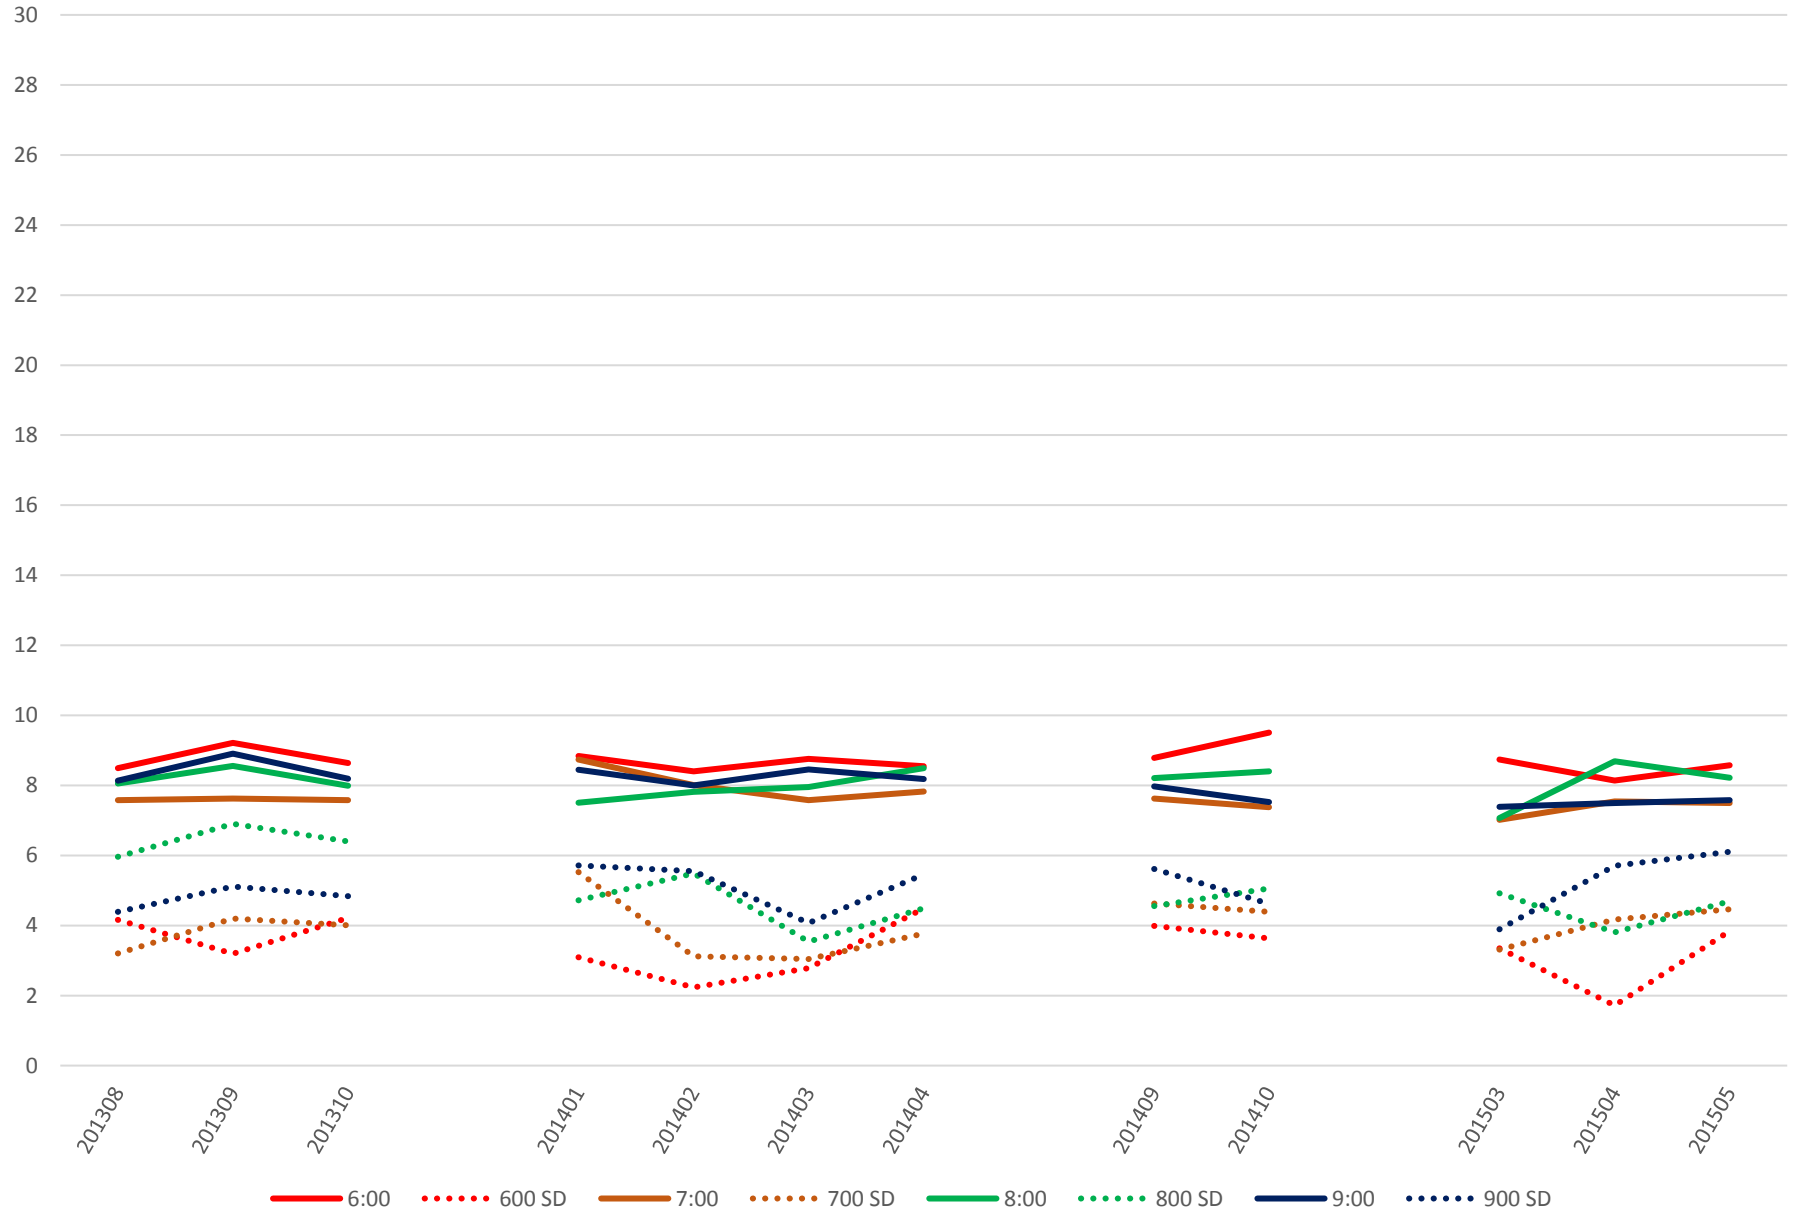

501 Queen Headways at Lansdowne Ave. Westbound Saturday Morning

501 Queen Headways at Lansdowne Ave. Westbound Saturday Midday

501 Queen Headways at Lansdowne Ave. Westbound Saturday Afternoon

501 Queen Headways at Lansdowne Ave. Westbound Saturday Evening

501 Queen Headways at Lansdowne Ave. Westbound Sunday Morning

501 Queen Headways at Lansdowne Ave. Westbound Sunday Midday

501 Queen Headways at Lansdowne Ave. Westbound Sunday Afternoon

501 Queen Headways at Lansdowne Ave. Westbound Sunday Evening