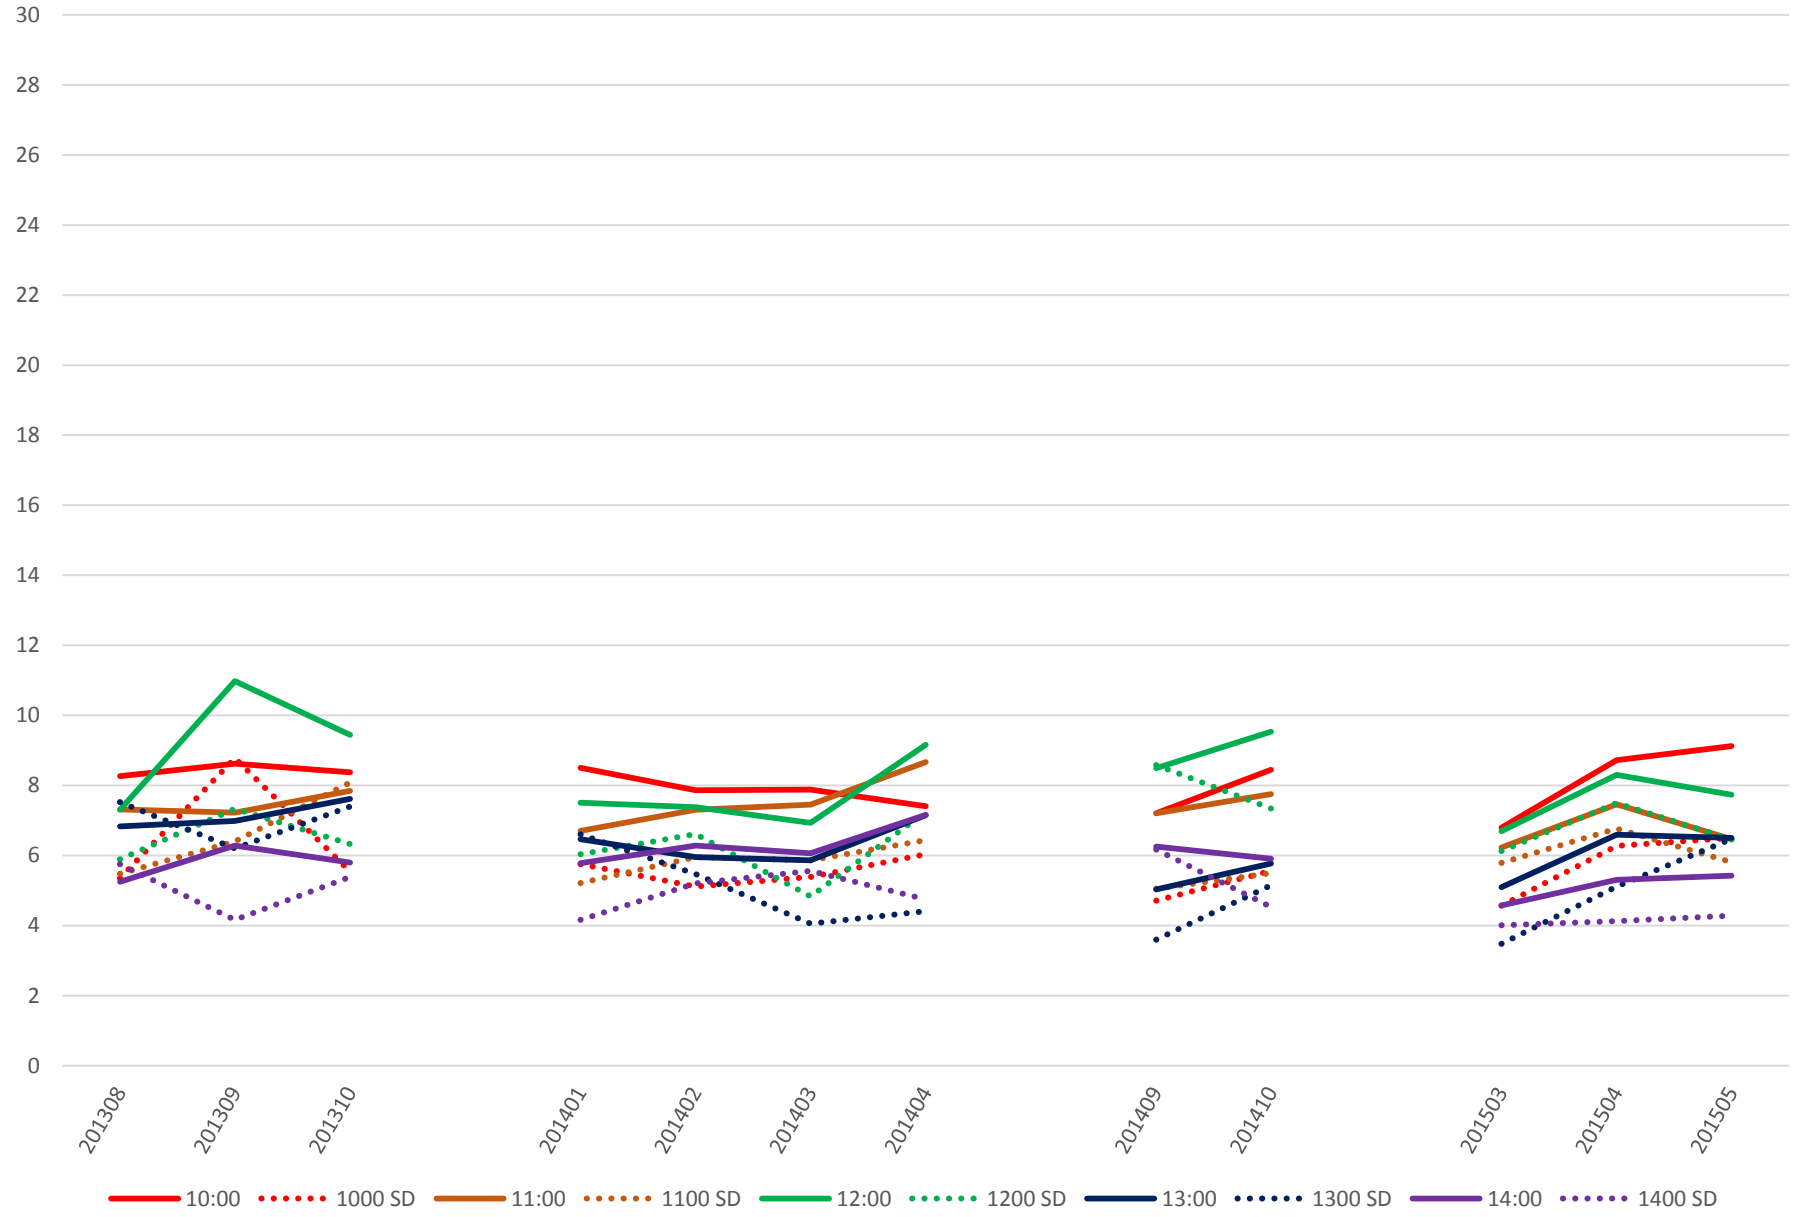

501 Queen Headways at Lansdowne Ave. Westbound Saturday Morning

501 Queen Headways at Lansdowne Ave. Westbound Saturday Midday

501 Queen Headways at Lansdowne Ave. Westbound Saturday Afternoon

501 Queen Headways at Lansdowne Ave. Westbound Saturday Evening

501 Queen Headways at Lansdowne Ave. Westbound Sunday Morning

501 Queen Headways at Lansdowne Ave. Westbound Sunday Midday

501 Queen Headways at Lansdowne Ave. Westbound Sunday Afternoon

501 Queen Headways at Lansdowne Ave. Westbound Sunday Evening