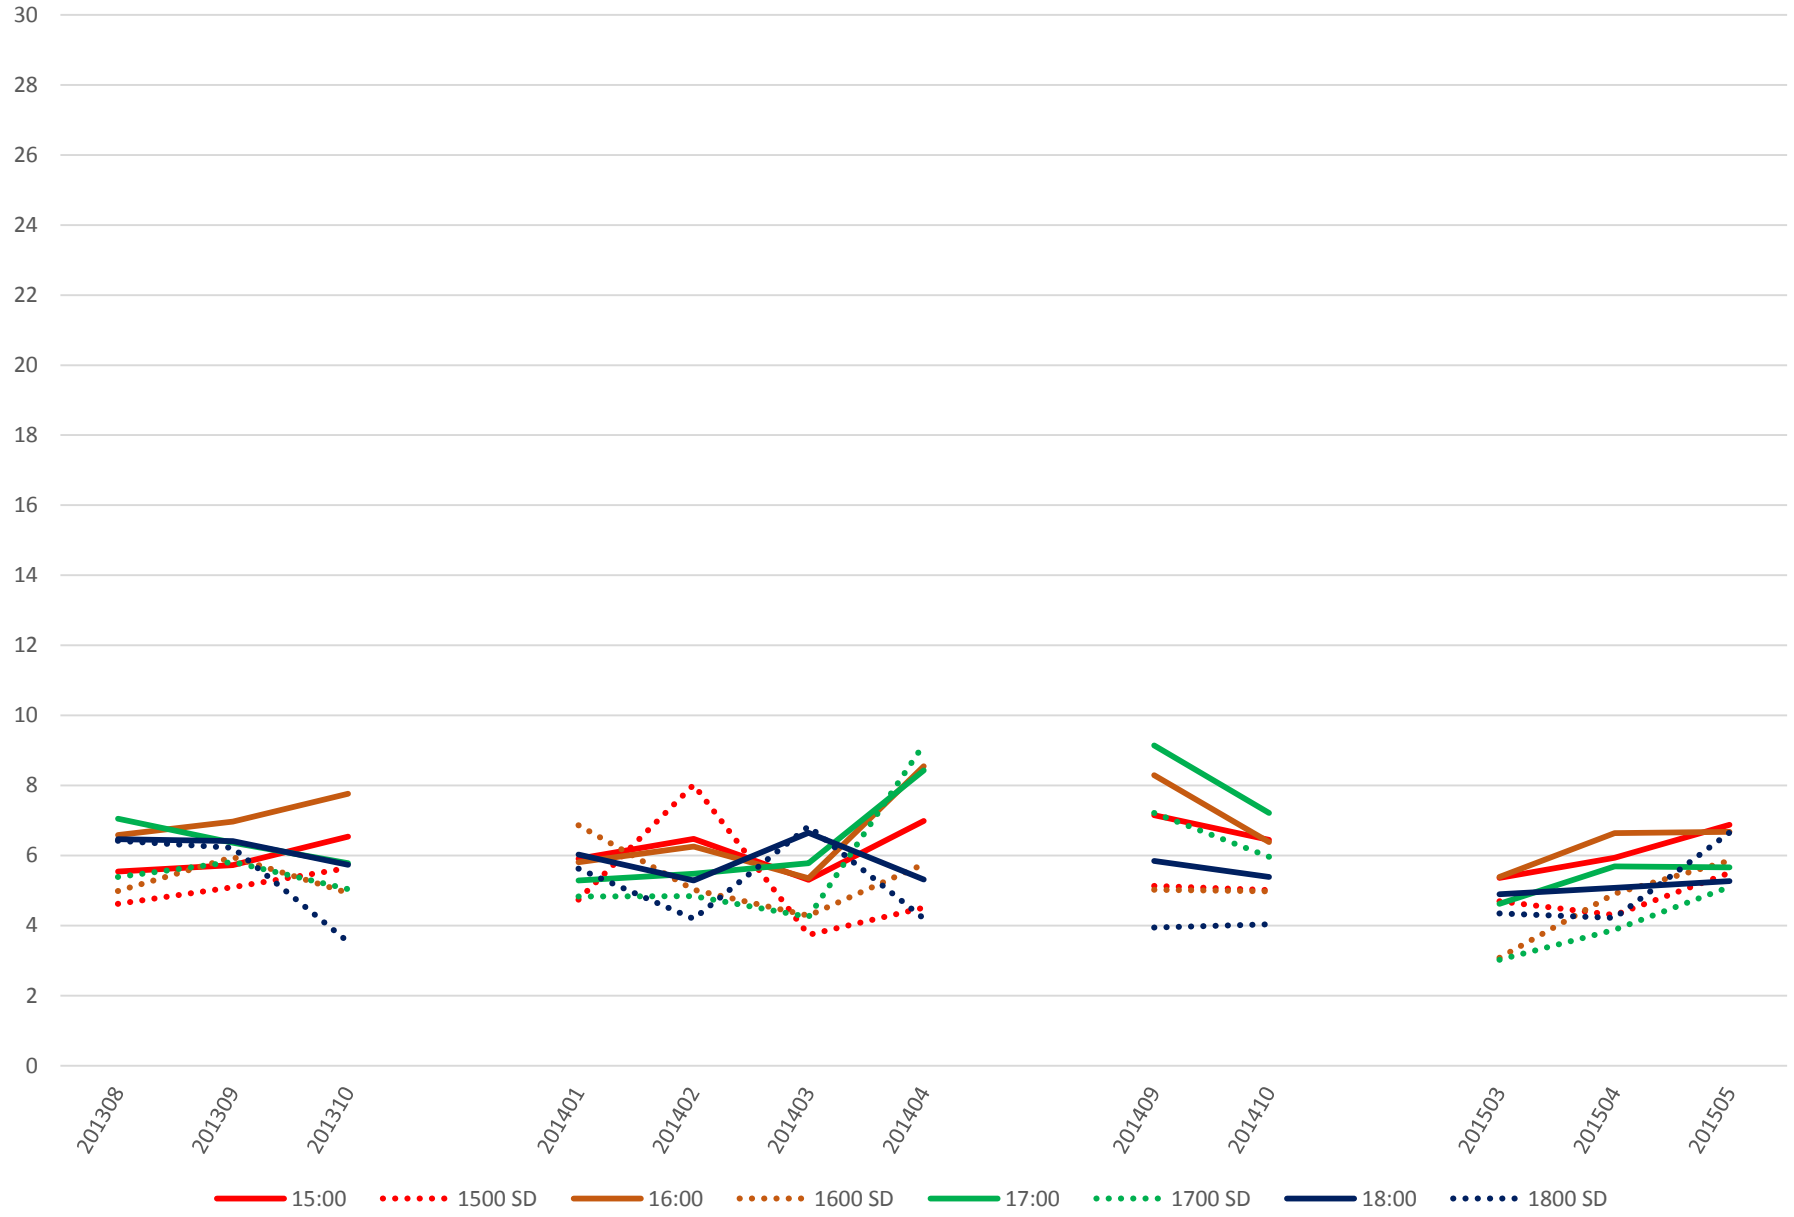

501 Queen Headways at Lansdowne Ave. Westbound Saturday Morning

501 Queen Headways at Lansdowne Ave. Westbound Saturday Midday

501 Queen Headways at Lansdowne Ave. Westbound Saturday Afternoon

501 Queen Headways at Lansdowne Ave. Westbound Saturday Evening

501 Queen Headways at Lansdowne Ave. Westbound Sunday Morning

501 Queen Headways at Lansdowne Ave. Westbound Sunday Midday

501 Queen Headways at Lansdowne Ave. Westbound Sunday Afternoon

501 Queen Headways at Lansdowne Ave. Westbound Sunday Evening