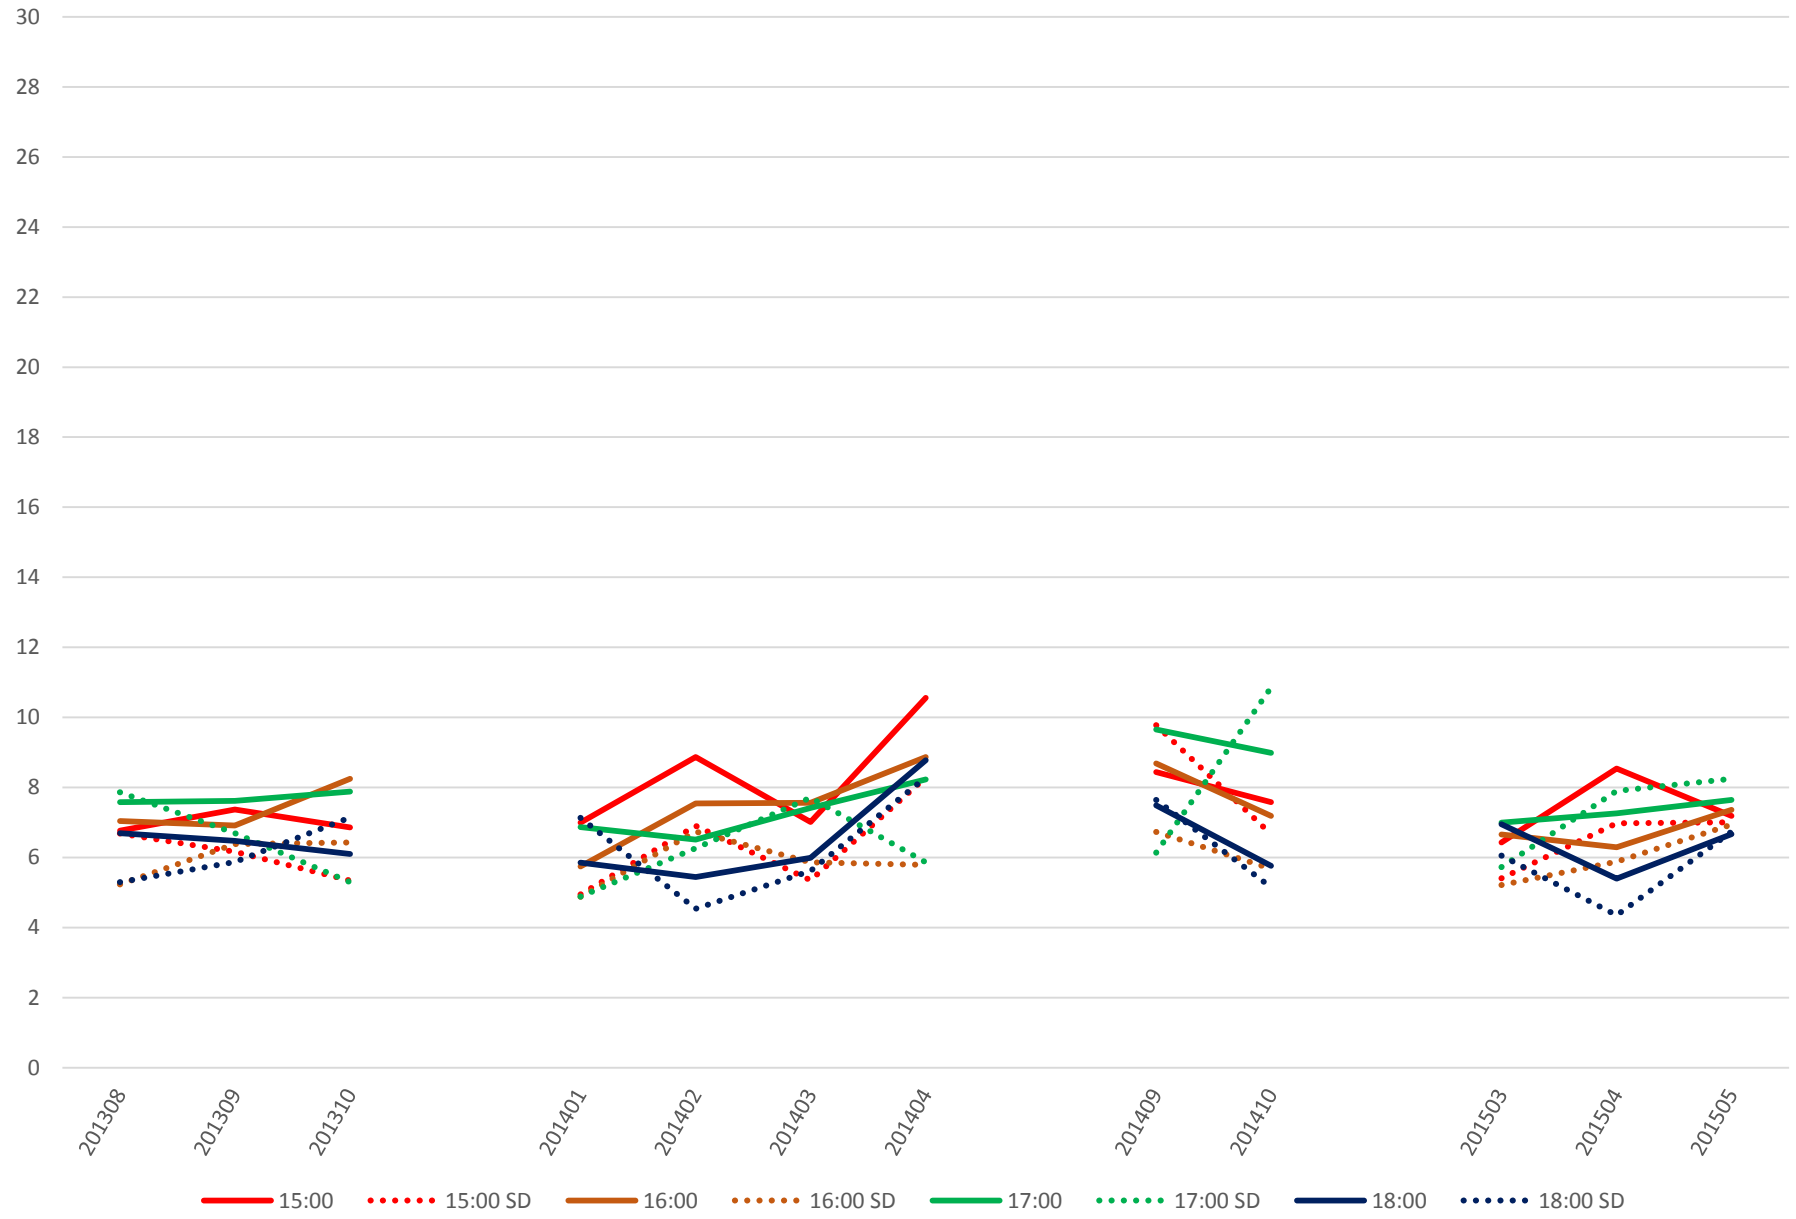

501 Queen Headways at Lansdowne Ave. Westbound Saturday Morning

501 Queen Headways at Lansdowne Ave. Westbound Saturday Midday

501 Queen Headways at Lansdowne Ave. Westbound Saturday Afternoon

501 Queen Headways at Lansdowne Ave. Westbound Saturday Evening

501 Queen Headways at Lansdowne Ave. Westbound Sunday Morning

501 Queen Headways at Lansdowne Ave. Westbound Sunday Midday

501 Queen Headways at Lansdowne Ave. Westbound Sunday Afternoon

501 Queen Headways at Lansdowne Ave. Westbound Sunday Evening