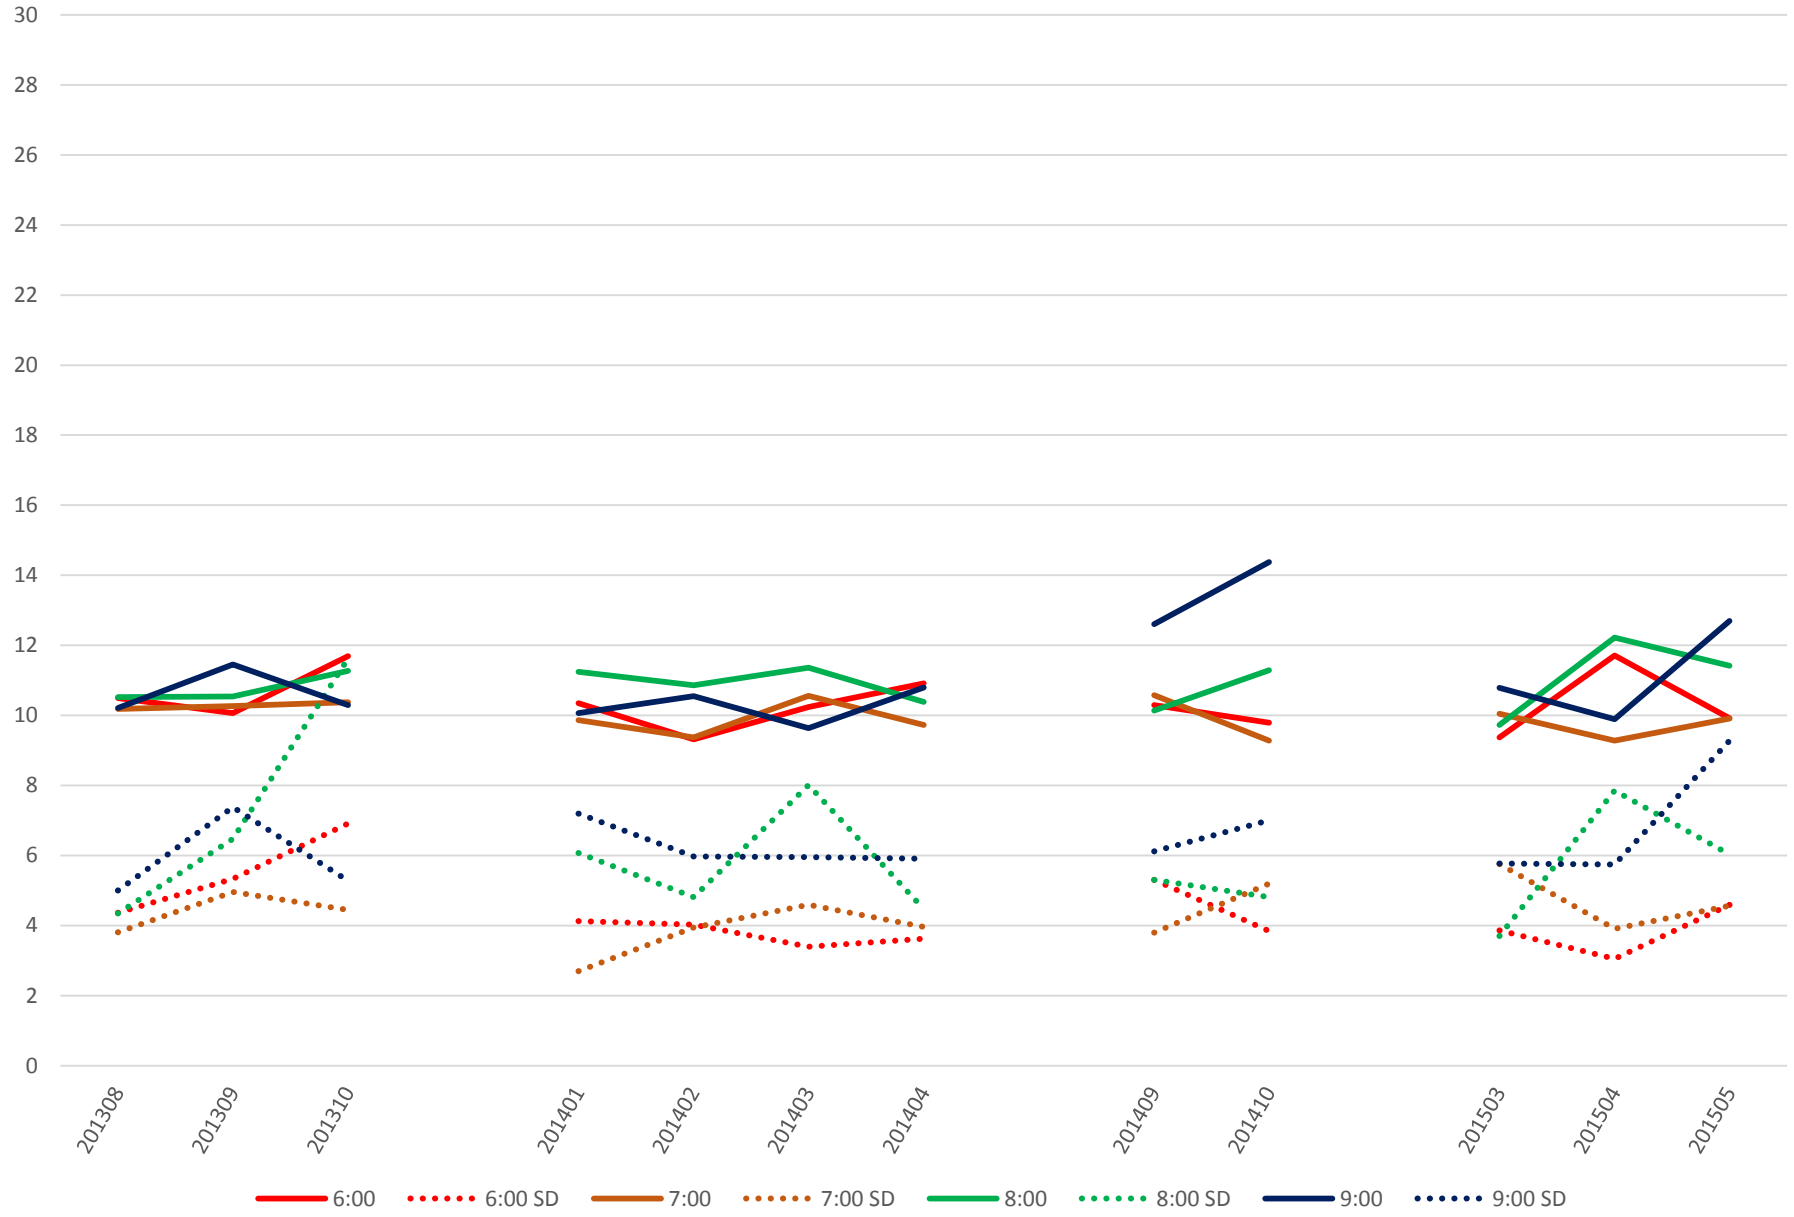

501 Queen Headways at Lansdowne Ave. Westbound Saturday Morning

501 Queen Headways at Lansdowne Ave. Westbound Saturday Midday

501 Queen Headways at Lansdowne Ave. Westbound Saturday Afternoon

501 Queen Headways at Lansdowne Ave. Westbound Saturday Evening

501 Queen Headways at Lansdowne Ave. Westbound Sunday Morning

501 Queen Headways at Lansdowne Ave. Westbound Sunday Midday

501 Queen Headways at Lansdowne Ave. Westbound Sunday Afternoon

501 Queen Headways at Lansdowne Ave. Westbound Sunday Evening