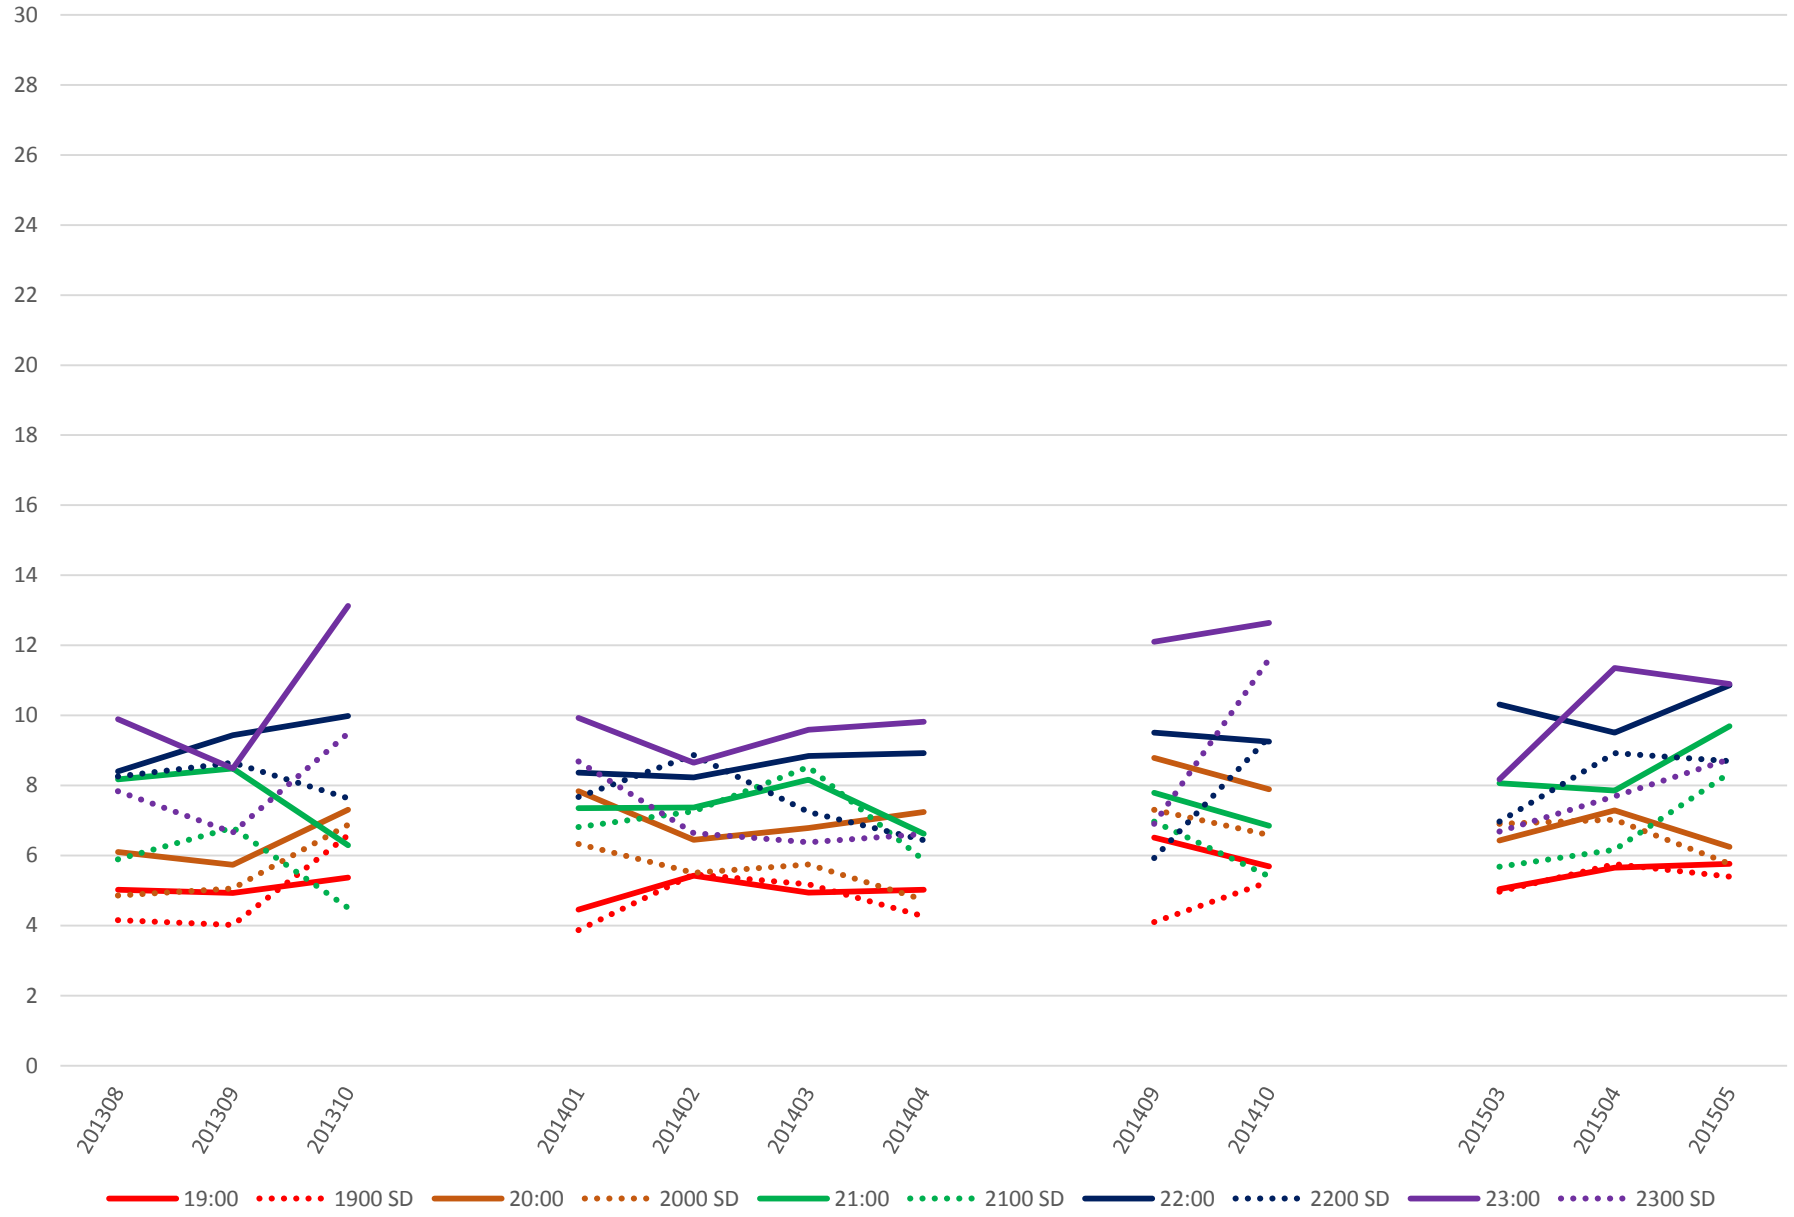

501 Queen Headways at Lansdowne Ave. Westbound Saturday Morning

501 Queen Headways at Lansdowne Ave. Westbound Saturday Midday

501 Queen Headways at Lansdowne Ave. Westbound Saturday Afternoon

501 Queen Headways at Lansdowne Ave. Westbound Saturday Evening

501 Queen Headways at Lansdowne Ave. Westbound Sunday Morning

501 Queen Headways at Lansdowne Ave. Westbound Sunday Midday

501 Queen Headways at Lansdowne Ave. Westbound Sunday Afternoon

501 Queen Headways at Lansdowne Ave. Westbound Sunday Evening