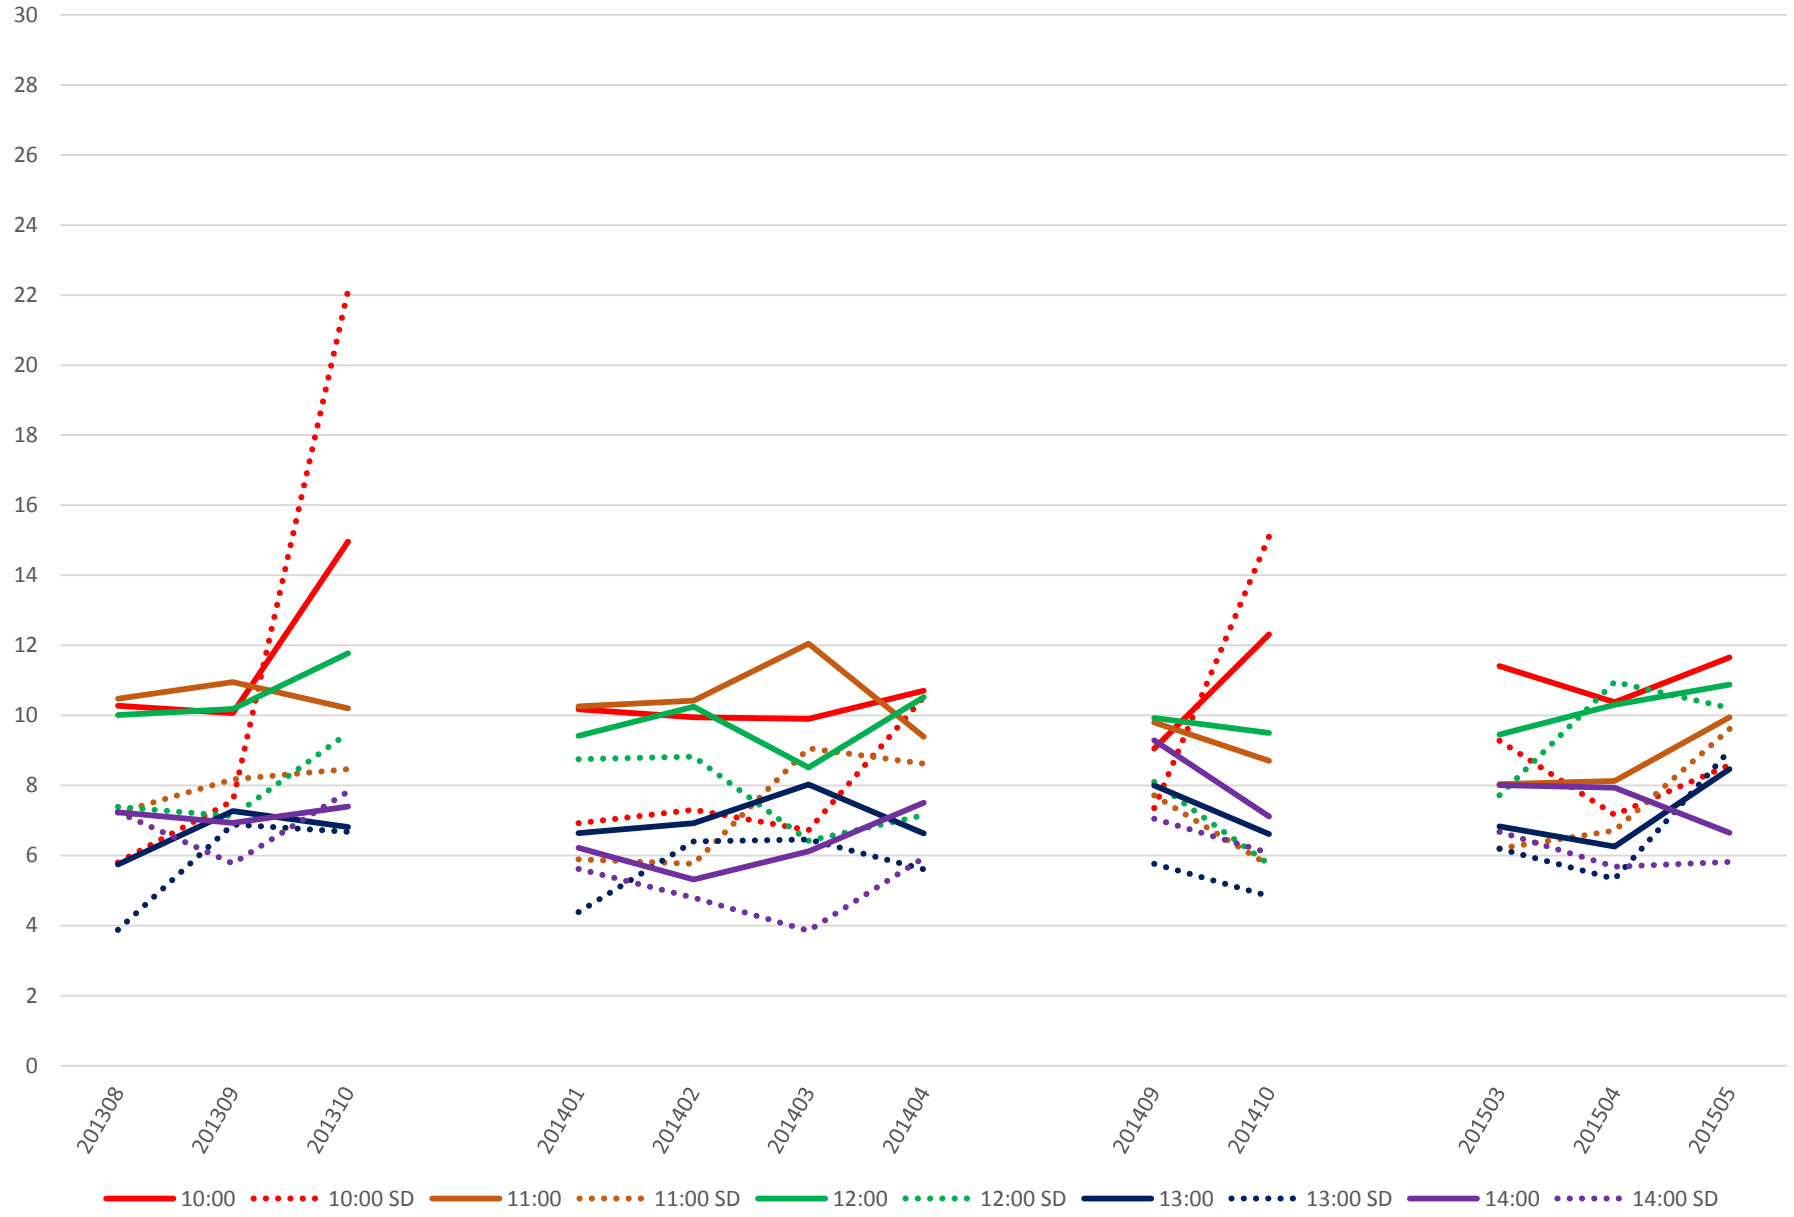

501 Queen Headways at Lansdowne Ave. Westbound Saturday Morning

501 Queen Headways at Lansdowne Ave. Westbound Saturday Midday

501 Queen Headways at Lansdowne Ave. Westbound Saturday Afternoon

501 Queen Headways at Lansdowne Ave. Westbound Saturday Evening

501 Queen Headways at Lansdowne Ave. Westbound Sunday Morning

501 Queen Headways at Lansdowne Ave. Westbound Sunday Midday

501 Queen Headways at Lansdowne Ave. Westbound Sunday Afternoon

501 Queen Headways at Lansdowne Ave. Westbound Sunday Evening