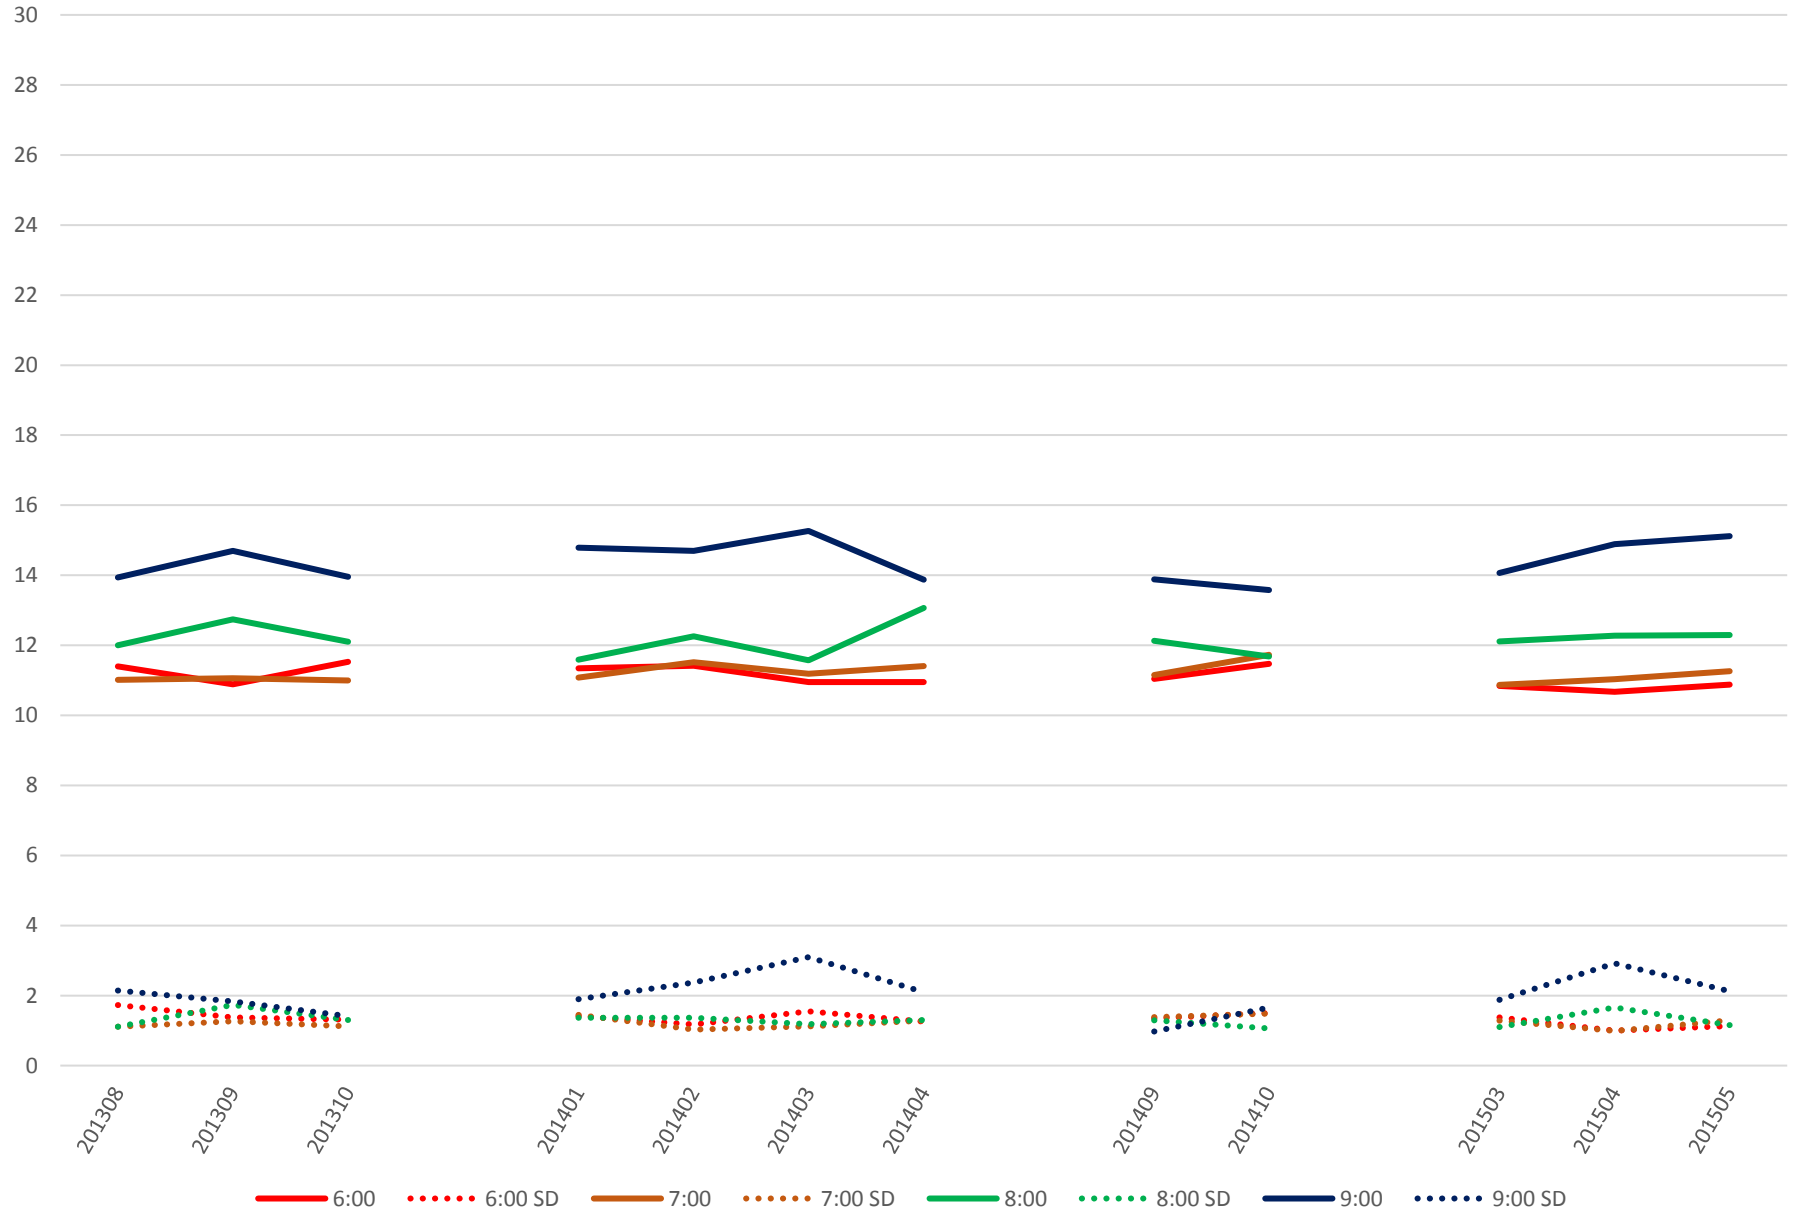

501 Queen Link Times From Bathurst St. To Roncesvalles Ave. Westbound Saturday Morning

501 Queen Link Times From Bathurst St. To Roncesvalles Ave. Westbound Saturday Midday

501 Queen Link Times From Bathurst St. To Roncesvalles Ave. Westbound Saturday Afternoon

501 Queen Link Times From Bathurst St. To Roncesvalles Ave. Westbound Saturday Evening

501 Queen Link Times From Bathurst St. To Roncesvalles Ave. Westbound Sunday Morning

501 Queen Link Times From Bathurst St. To Roncesvalles Ave. Westbound Sunday Middy

501 Queen Link Times From Bathurst St. To Roncesvalles Ave. Westbound Sunday Afternoon

501 Queen Link Times From Bathurst St. To Roncesvalles Ave. Westbound Sunday Evening