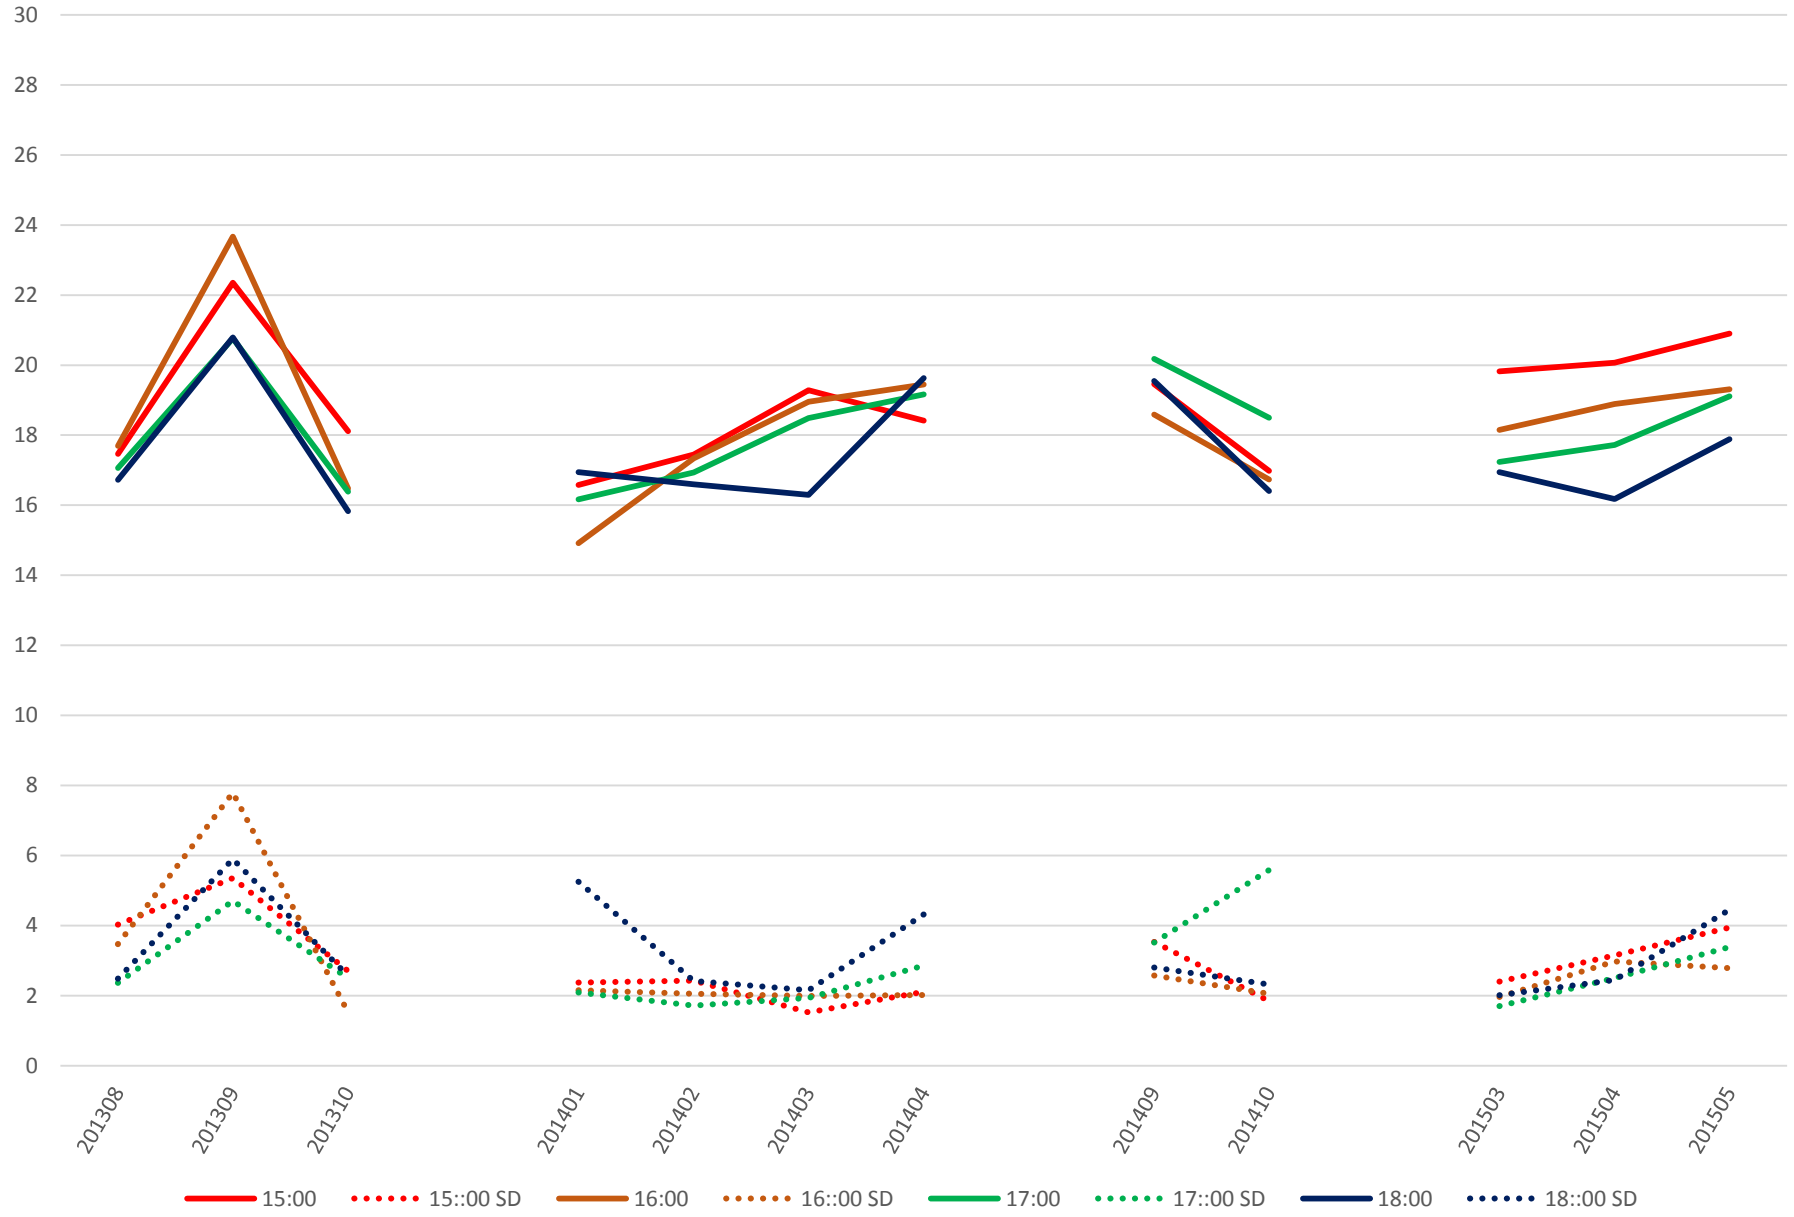

501 Queen Link Times From Bathurst St. To Roncesvalles Ave. Westbound Saturday Morning

501 Queen Link Times From Bathurst St. To Roncesvalles Ave. Westbound Saturday Midday

501 Queen Link Times From Bathurst St. To Roncesvalles Ave. Westbound Saturday Afternoon

501 Queen Link Times From Bathurst St. To Roncesvalles Ave. Westbound Saturday Evening

501 Queen Link Times From Bathurst St. To Roncesvalles Ave. Westbound Sunday Morning

501 Queen Link Times From Bathurst St. To Roncesvalles Ave. Westbound Sunday Middy

501 Queen Link Times From Bathurst St. To Roncesvalles Ave. Westbound Sunday Afternoon

501 Queen Link Times From Bathurst St. To Roncesvalles Ave. Westbound Sunday Evening