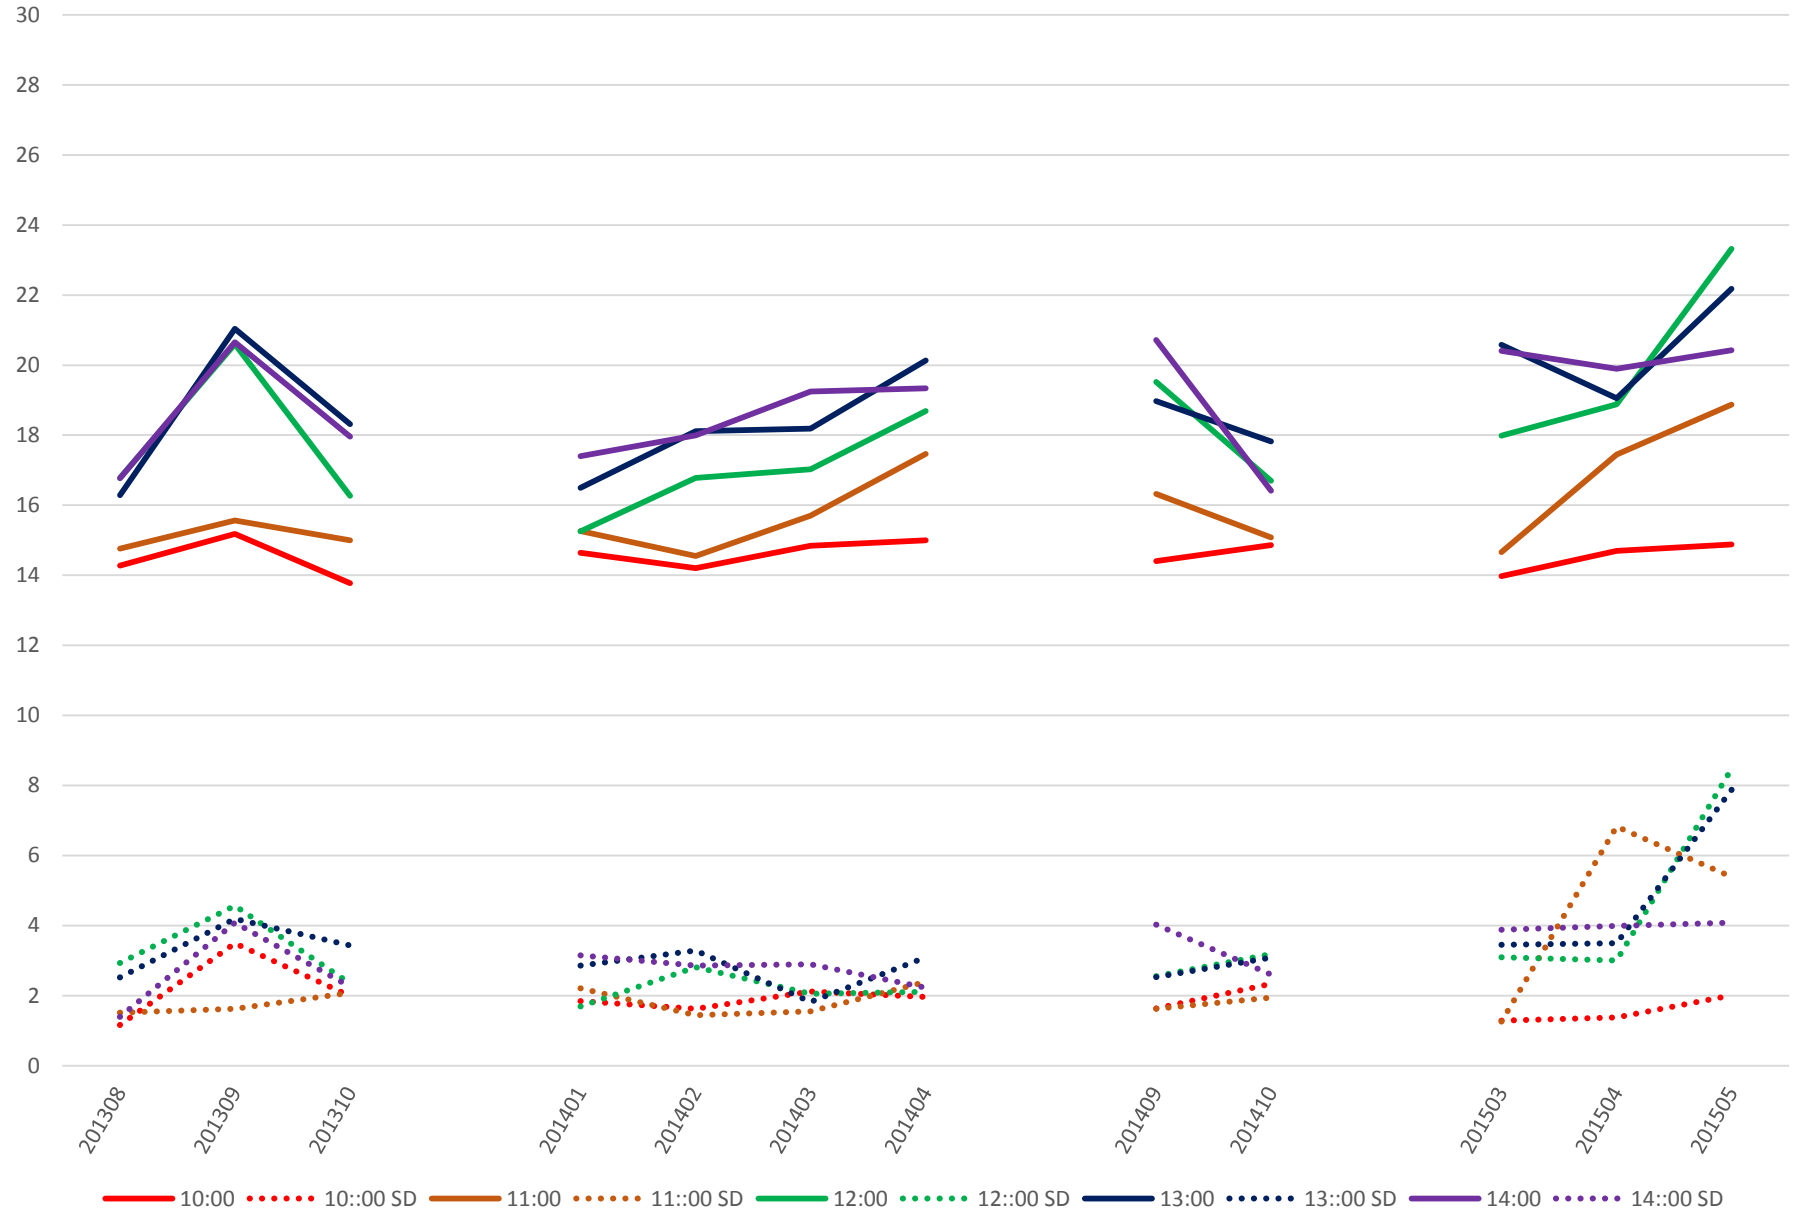

501 Queen Link Times From Bathurst St. To Roncesvalles Ave. Westbound Saturday Morning

501 Queen Link Times From Bathurst St. To Roncesvalles Ave. Westbound Saturday Midday

501 Queen Link Times From Bathurst St. To Roncesvalles Ave. Westbound Saturday Afternoon

501 Queen Link Times From Bathurst St. To Roncesvalles Ave. Westbound Saturday Evening

501 Queen Link Times From Bathurst St. To Roncesvalles Ave. Westbound Sunday Morning

501 Queen Link Times From Bathurst St. To Roncesvalles Ave. Westbound Sunday Middy

501 Queen Link Times From Bathurst St. To Roncesvalles Ave. Westbound Sunday Afternoon

501 Queen Link Times From Bathurst St. To Roncesvalles Ave. Westbound Sunday Evening