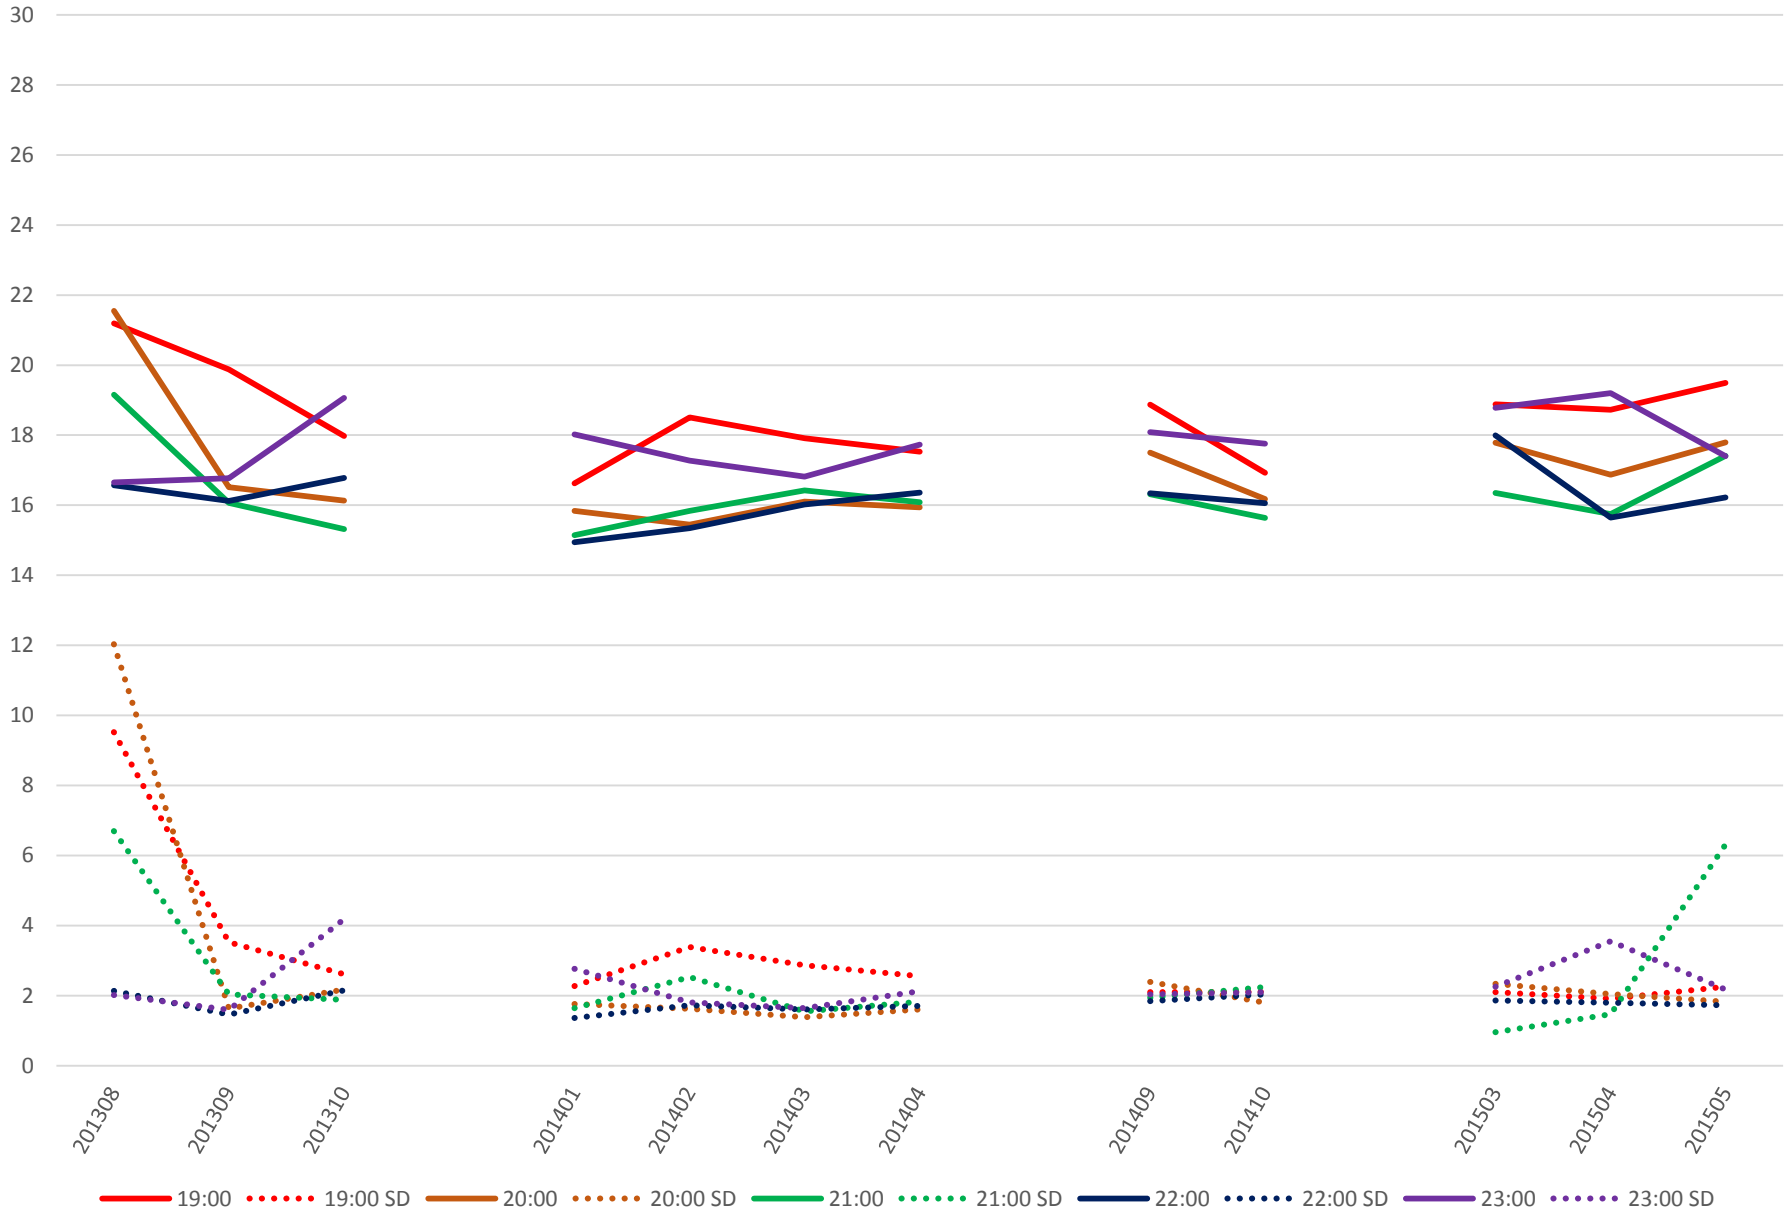

501 Queen Link Times From Bathurst St. To Roncesvalles Ave. Westbound Saturday Morning

501 Queen Link Times From Bathurst St. To Roncesvalles Ave. Westbound Saturday Midday

501 Queen Link Times From Bathurst St. To Roncesvalles Ave. Westbound Saturday Afternoon

501 Queen Link Times From Bathurst St. To Roncesvalles Ave. Westbound Saturday Evening

501 Queen Link Times From Bathurst St. To Roncesvalles Ave. Westbound Sunday Morning

501 Queen Link Times From Bathurst St. To Roncesvalles Ave. Westbound Sunday Middy

501 Queen Link Times From Bathurst St. To Roncesvalles Ave. Westbound Sunday Afternoon

501 Queen Link Times From Bathurst St. To Roncesvalles Ave. Westbound Sunday Evening