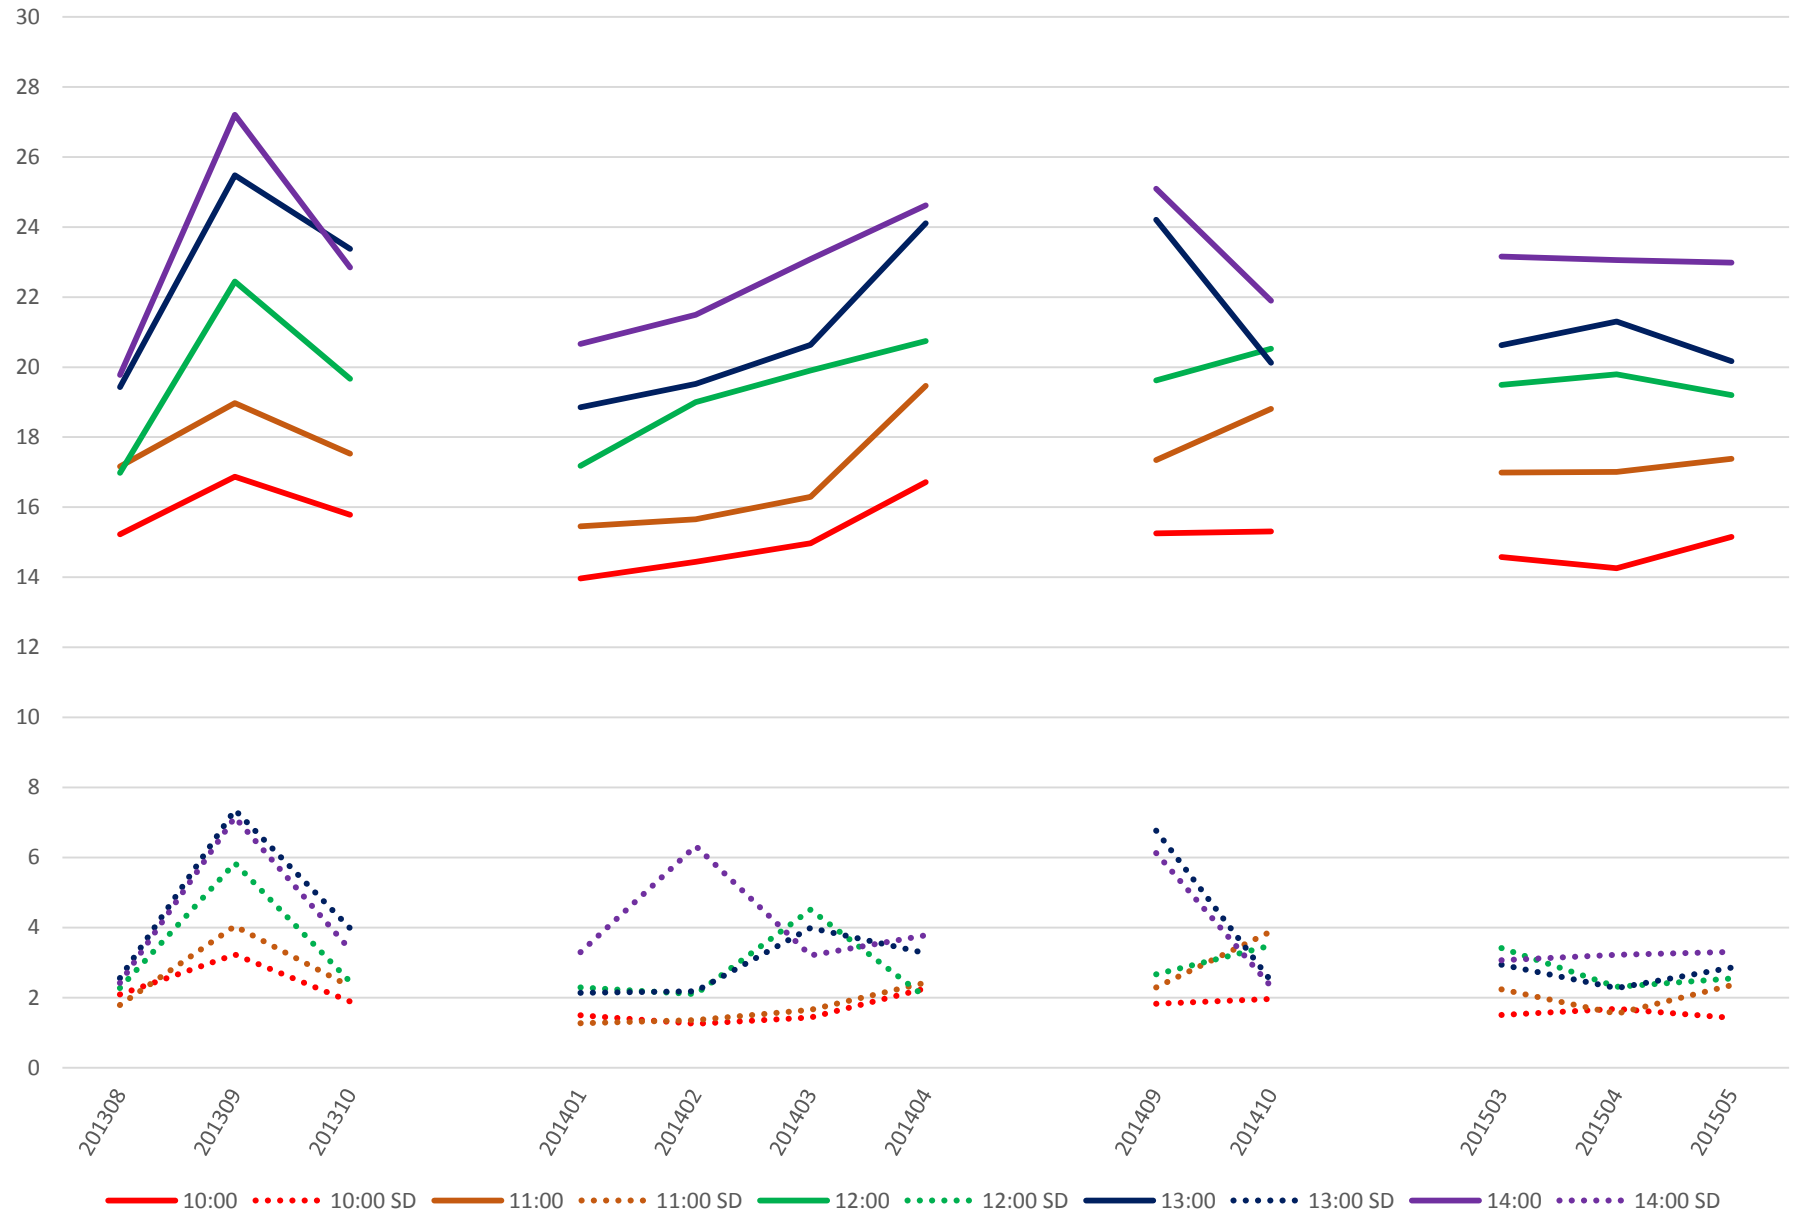

501 Queen Link Times From Bathurst St. To Roncesvalles Ave. Westbound Saturday Morning

501 Queen Link Times From Bathurst St. To Roncesvalles Ave. Westbound Saturday Midday

501 Queen Link Times From Bathurst St. To Roncesvalles Ave. Westbound Saturday Afternoon

501 Queen Link Times From Bathurst St. To Roncesvalles Ave. Westbound Saturday Evening

501 Queen Link Times From Bathurst St. To Roncesvalles Ave. Westbound Sunday Morning

501 Queen Link Times From Bathurst St. To Roncesvalles Ave. Westbound Sunday Middy

501 Queen Link Times From Bathurst St. To Roncesvalles Ave. Westbound Sunday Afternoon

501 Queen Link Times From Bathurst St. To Roncesvalles Ave. Westbound Sunday Evening