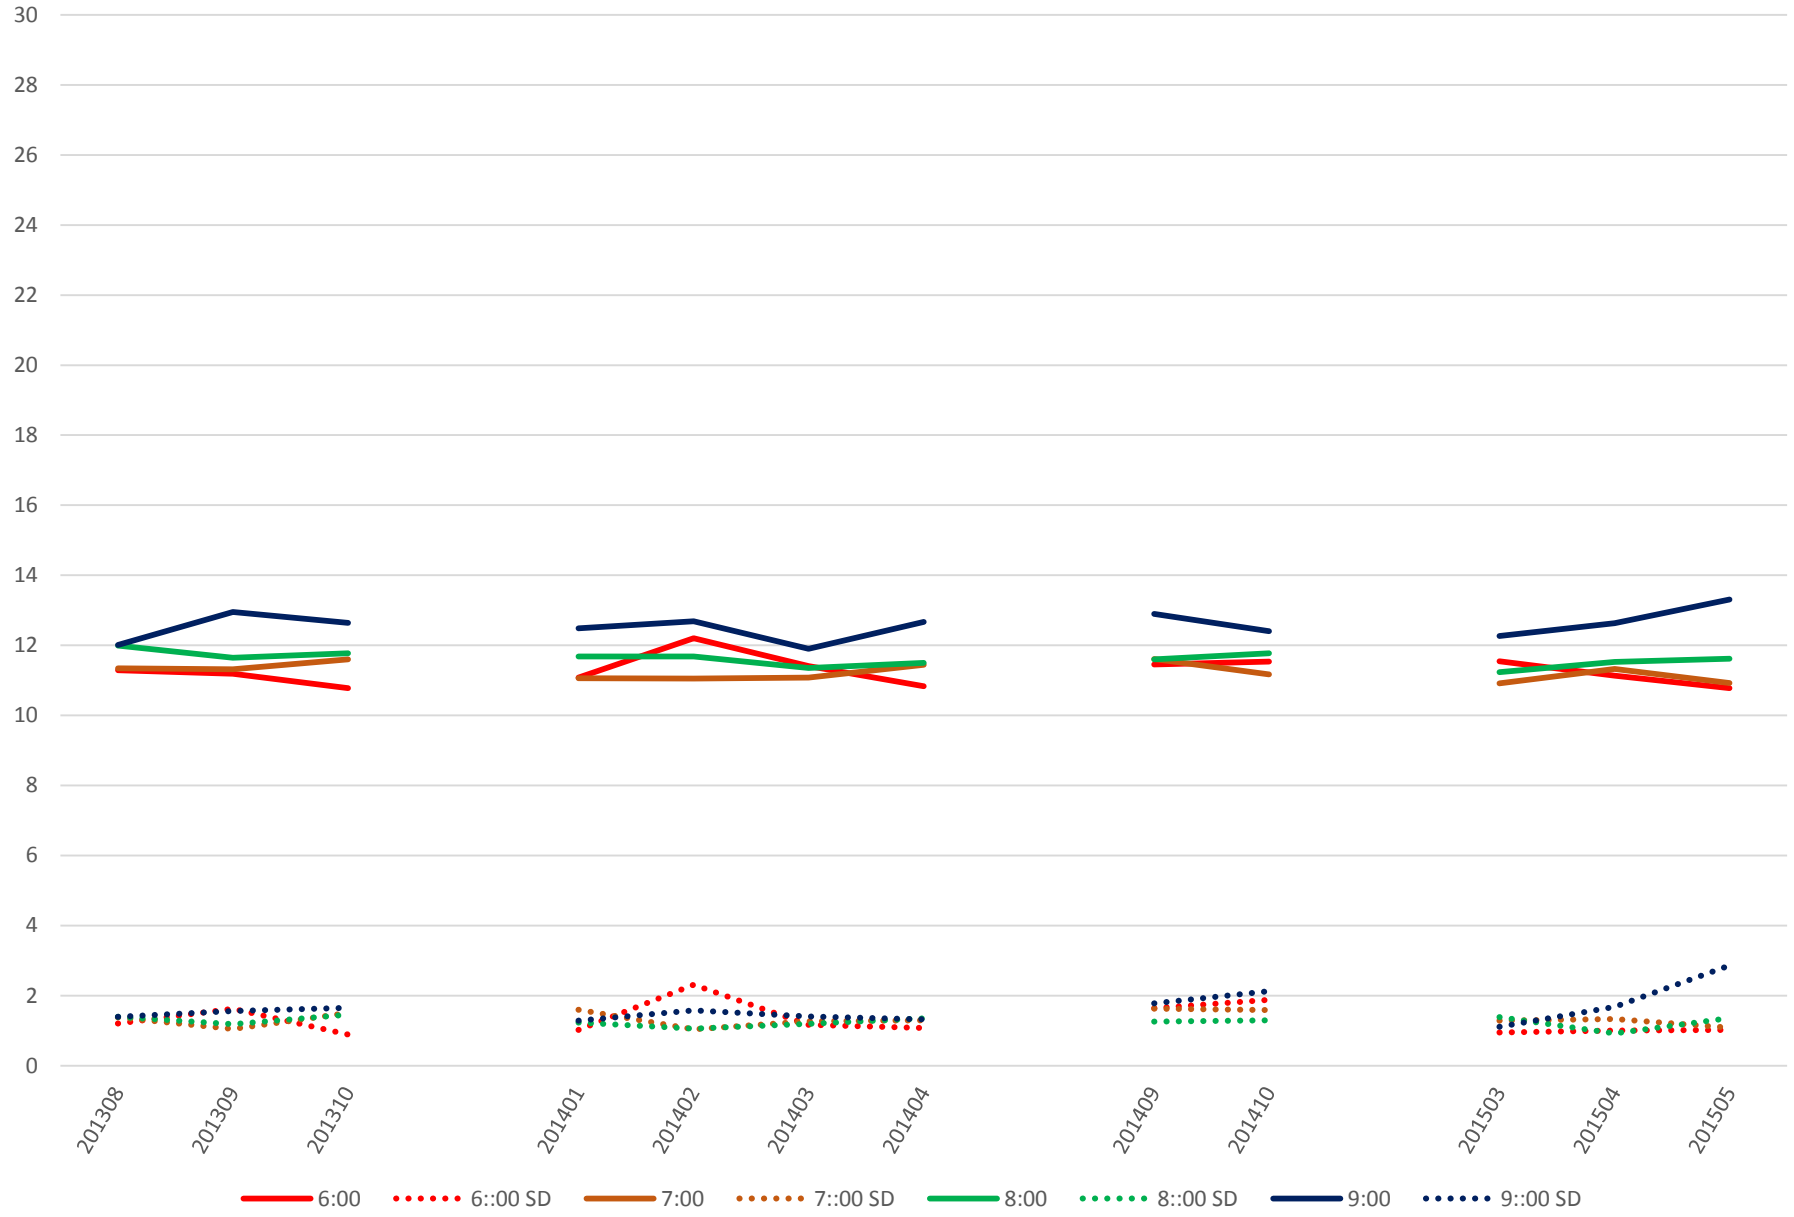

501 Queen Link Times From Bathurst St. To Roncesvalles Ave. Westbound Saturday Morning

501 Queen Link Times From Bathurst St. To Roncesvalles Ave. Westbound Saturday Midday

501 Queen Link Times From Bathurst St. To Roncesvalles Ave. Westbound Saturday Afternoon

501 Queen Link Times From Bathurst St. To Roncesvalles Ave. Westbound Saturday Evening

501 Queen Link Times From Bathurst St. To Roncesvalles Ave. Westbound Sunday Morning

501 Queen Link Times From Bathurst St. To Roncesvalles Ave. Westbound Sunday Middy

501 Queen Link Times From Bathurst St. To Roncesvalles Ave. Westbound Sunday Afternoon

501 Queen Link Times From Bathurst St. To Roncesvalles Ave. Westbound Sunday Evening