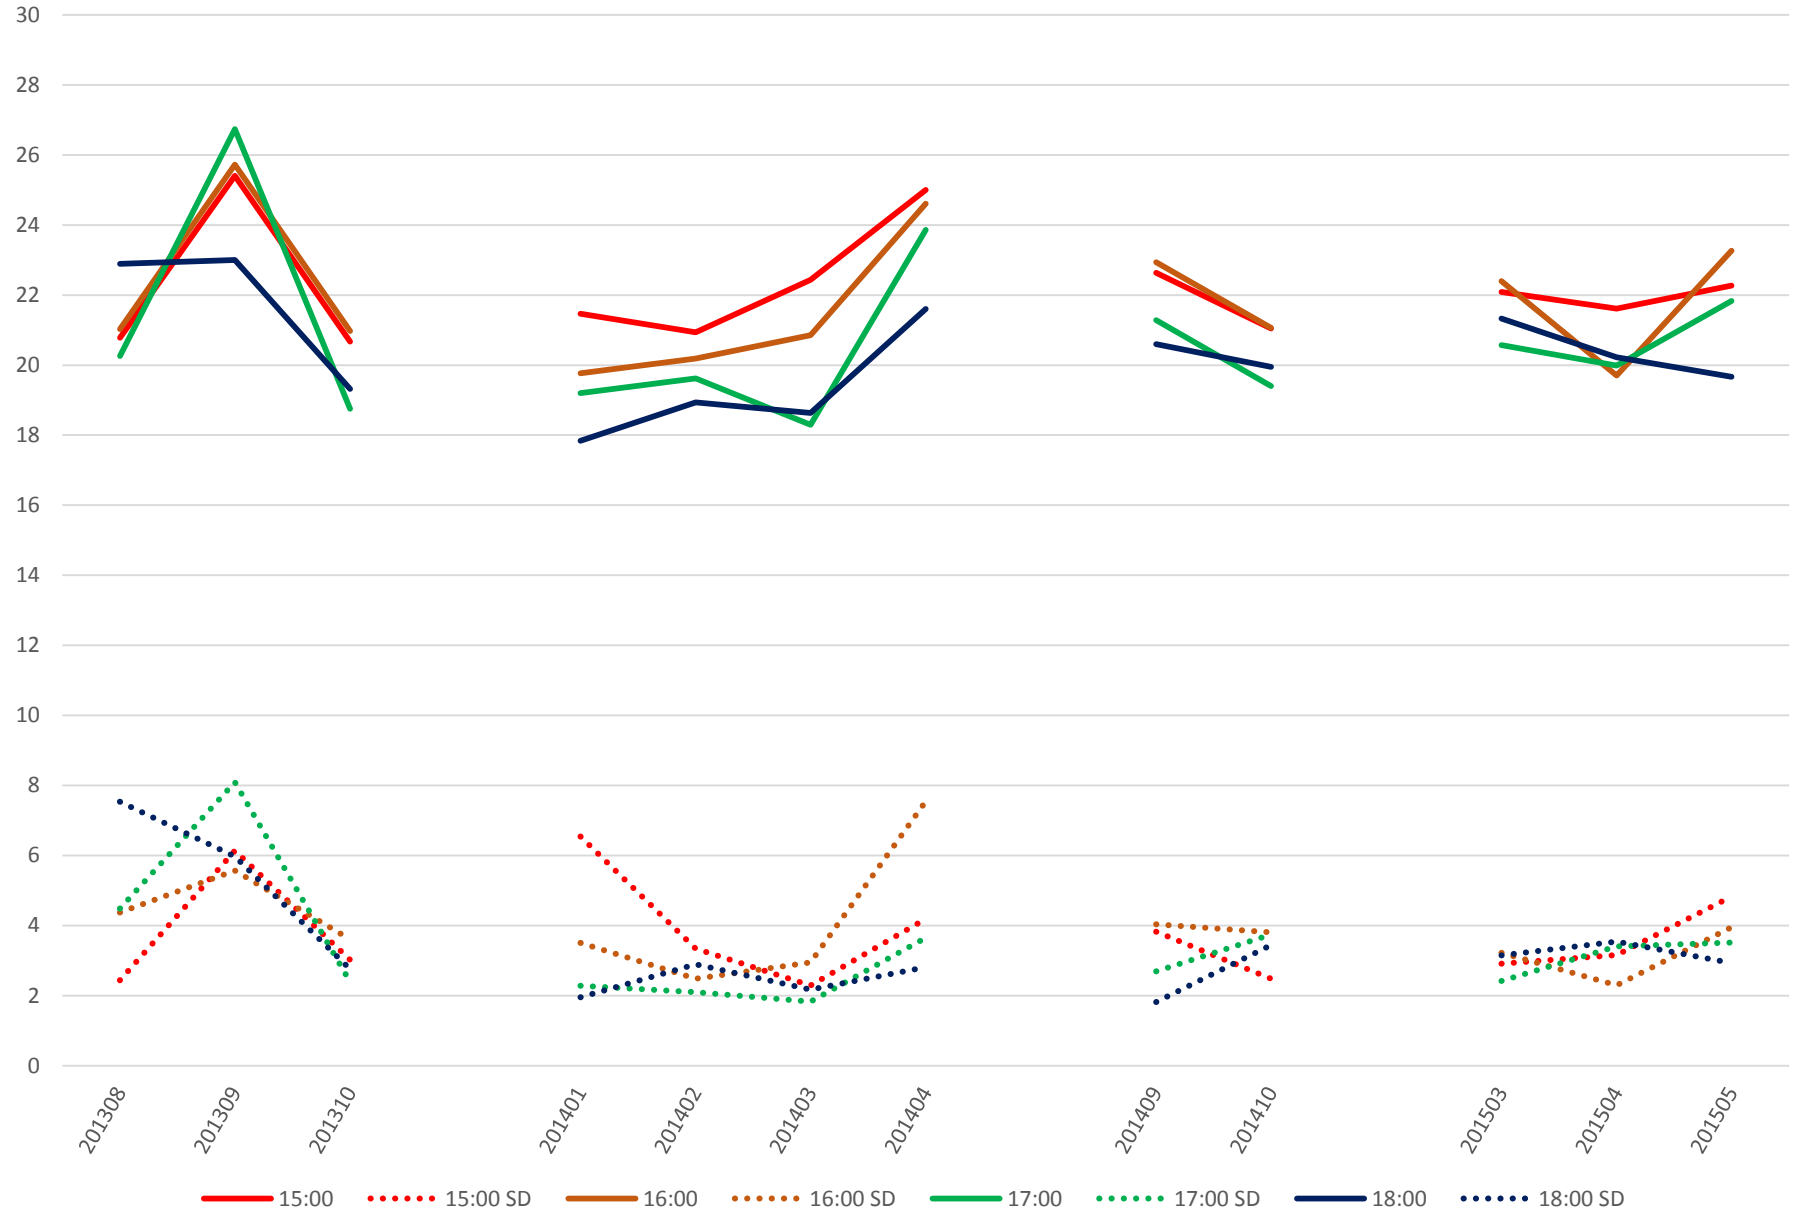

501 Queen Link Times From Bathurst St. To Roncesvalles Ave. Westbound Saturday Morning

501 Queen Link Times From Bathurst St. To Roncesvalles Ave. Westbound Saturday Midday

501 Queen Link Times From Bathurst St. To Roncesvalles Ave. Westbound Saturday Afternoon

501 Queen Link Times From Bathurst St. To Roncesvalles Ave. Westbound Saturday Evening

501 Queen Link Times From Bathurst St. To Roncesvalles Ave. Westbound Sunday Morning

501 Queen Link Times From Bathurst St. To Roncesvalles Ave. Westbound Sunday Middy

501 Queen Link Times From Bathurst St. To Roncesvalles Ave. Westbound Sunday Afternoon

501 Queen Link Times From Bathurst St. To Roncesvalles Ave. Westbound Sunday Evening