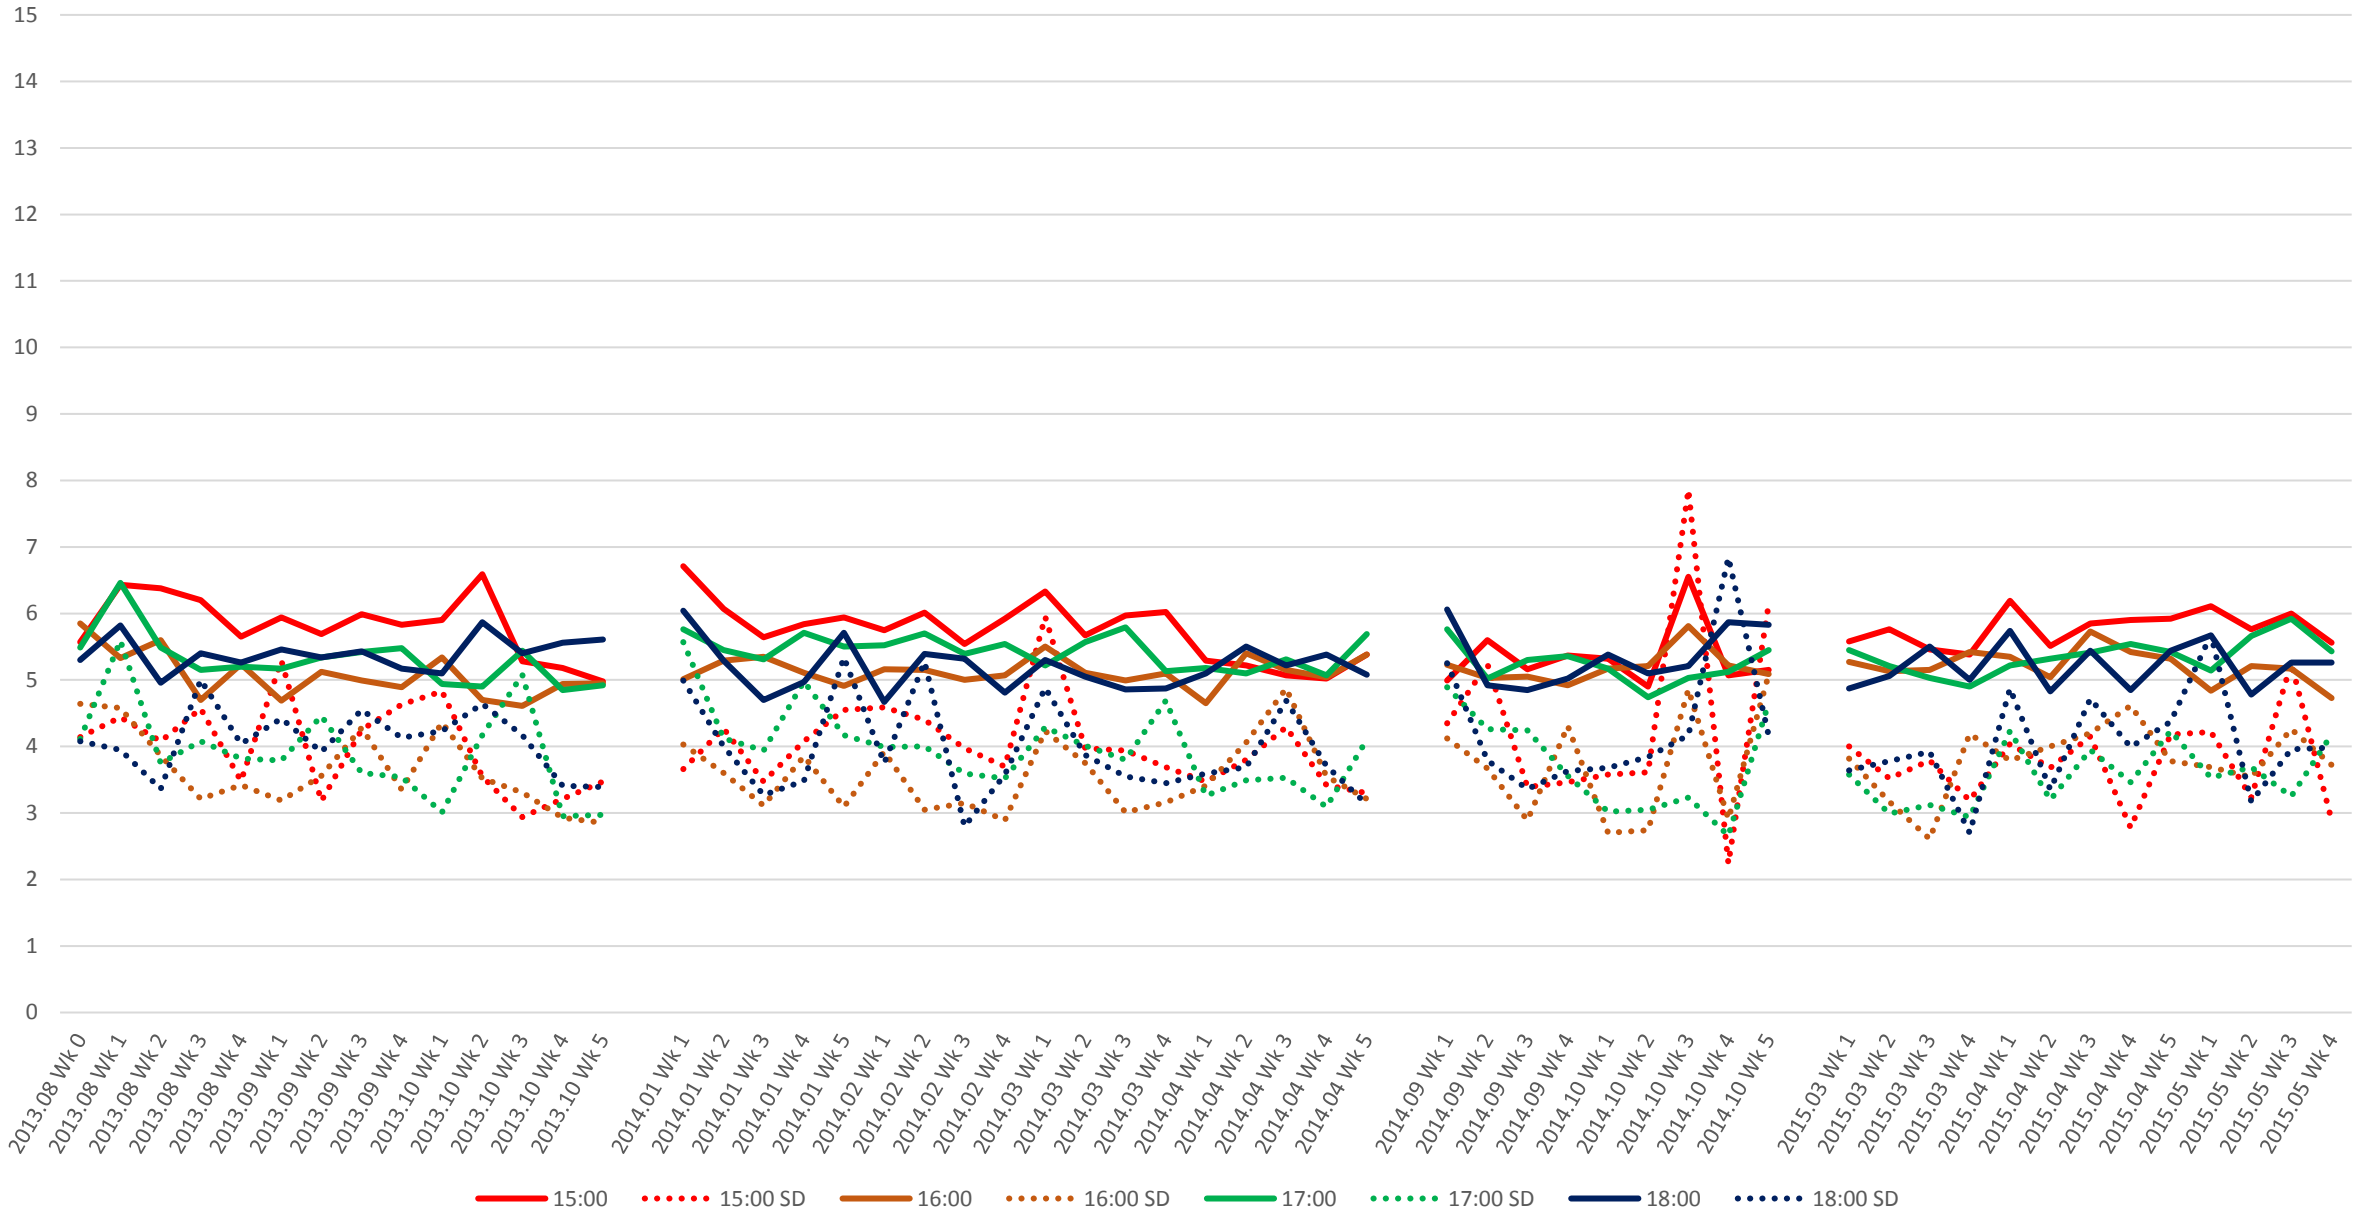

### 501 Queen Headways at Yonge St. Westbound Morning

### 501 Queen Headways at Yonge St. Westbound Midday

### 501 Queen Headways at Yonge St. Westbound Afternoon

501 Queen Headways at Yonge St. Westbound Evening