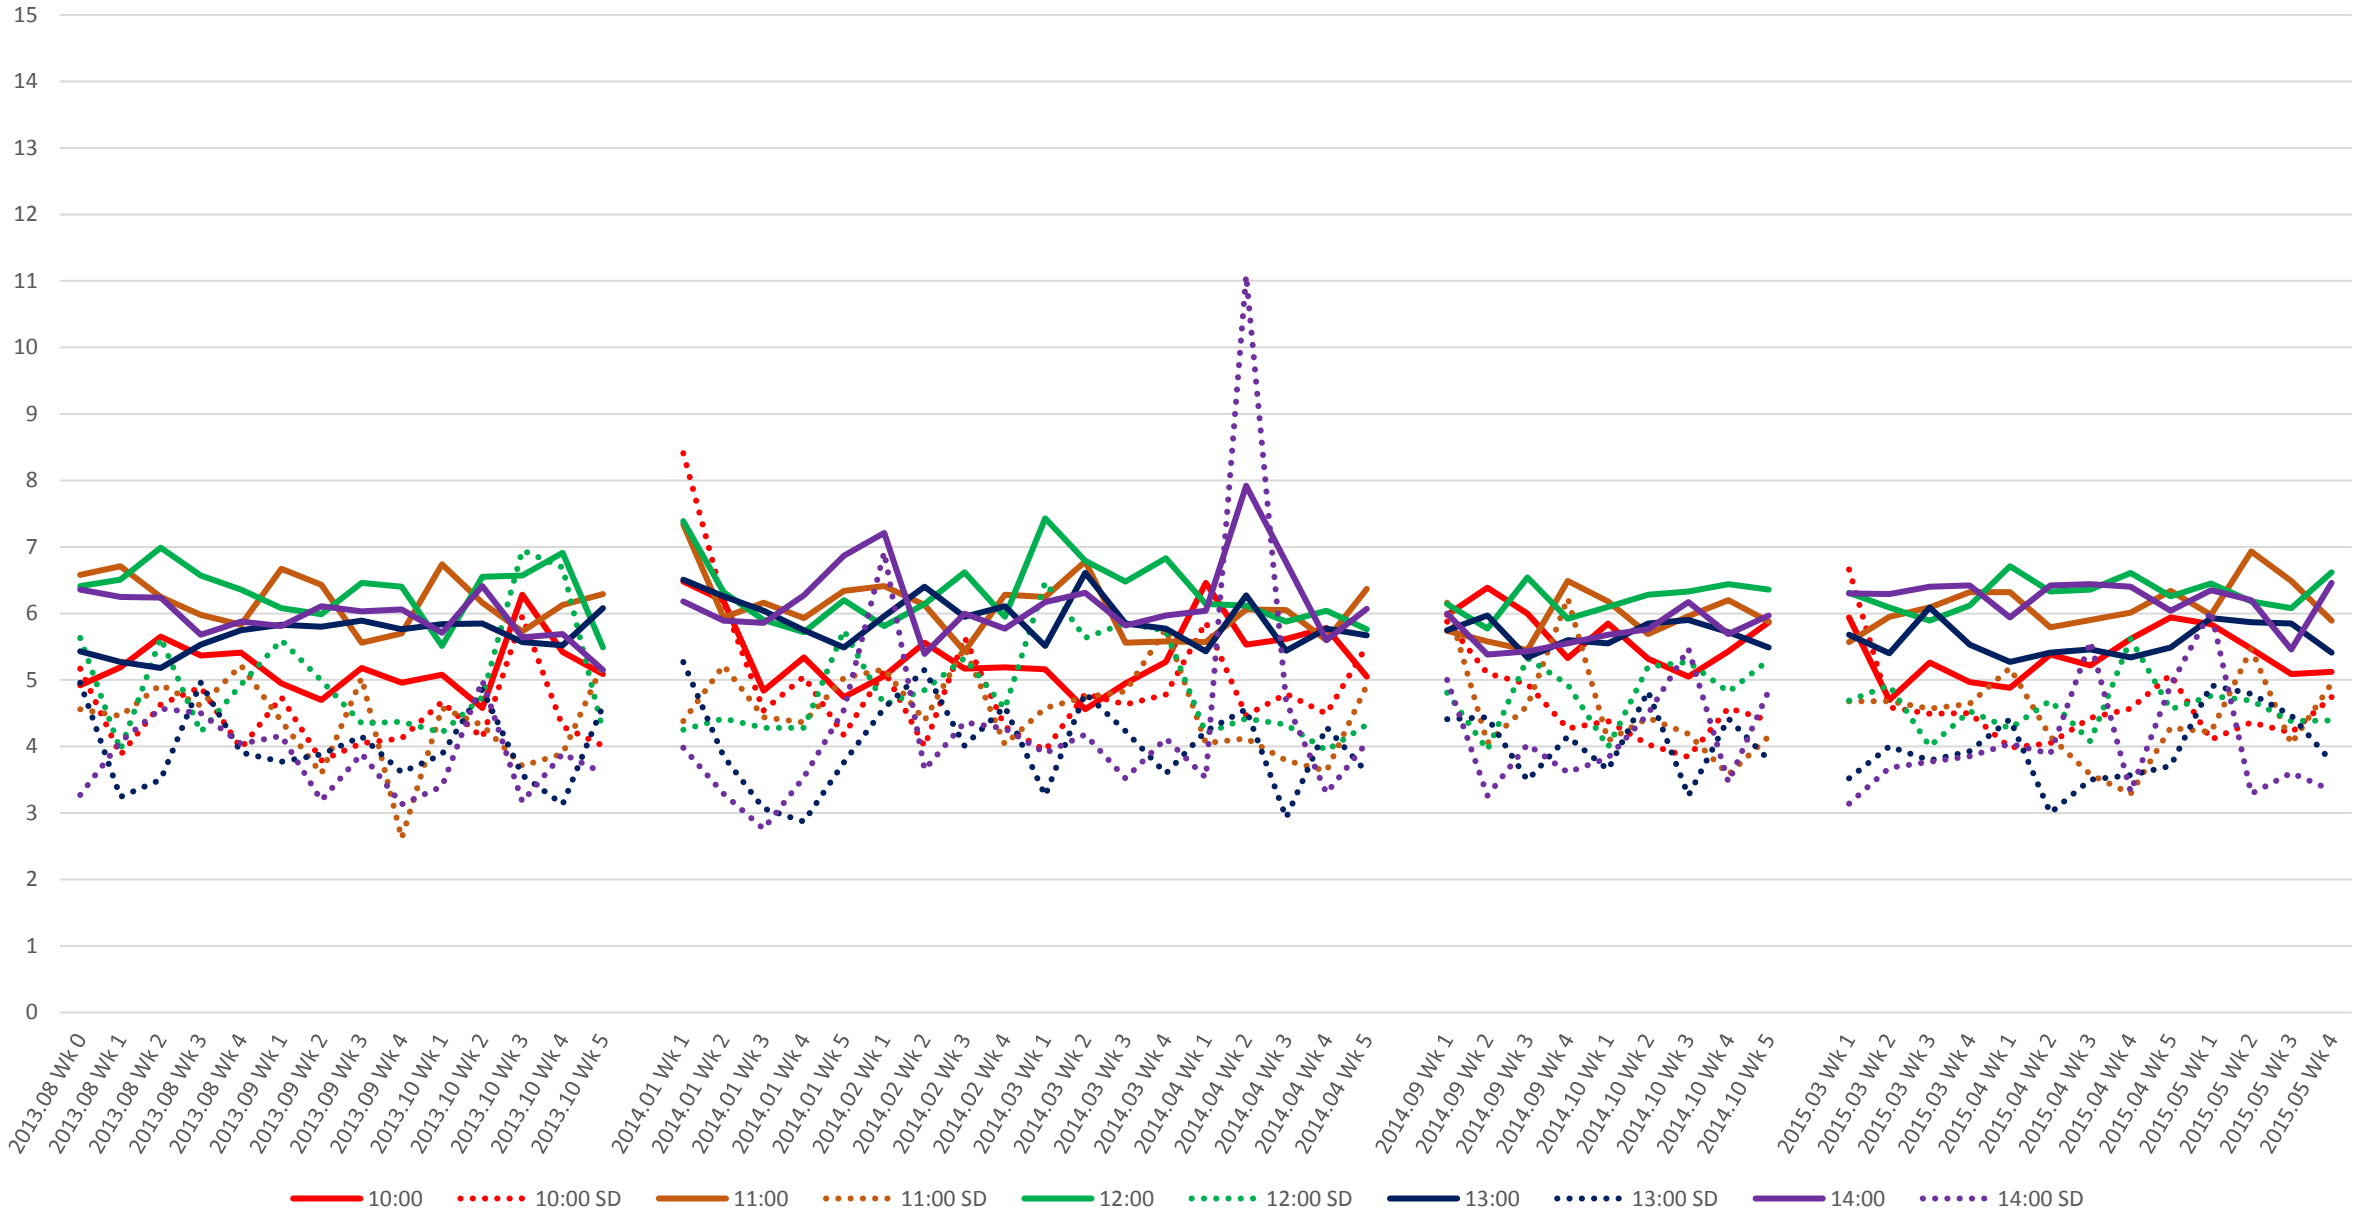

### 501 Queen Headways at Yonge St. Westbound Morning

### 501 Queen Headways at Yonge St. Westbound Midday

### 501 Queen Headways at Yonge St. Westbound Afternoon

501 Queen Headways at Yonge St. Westbound Evening