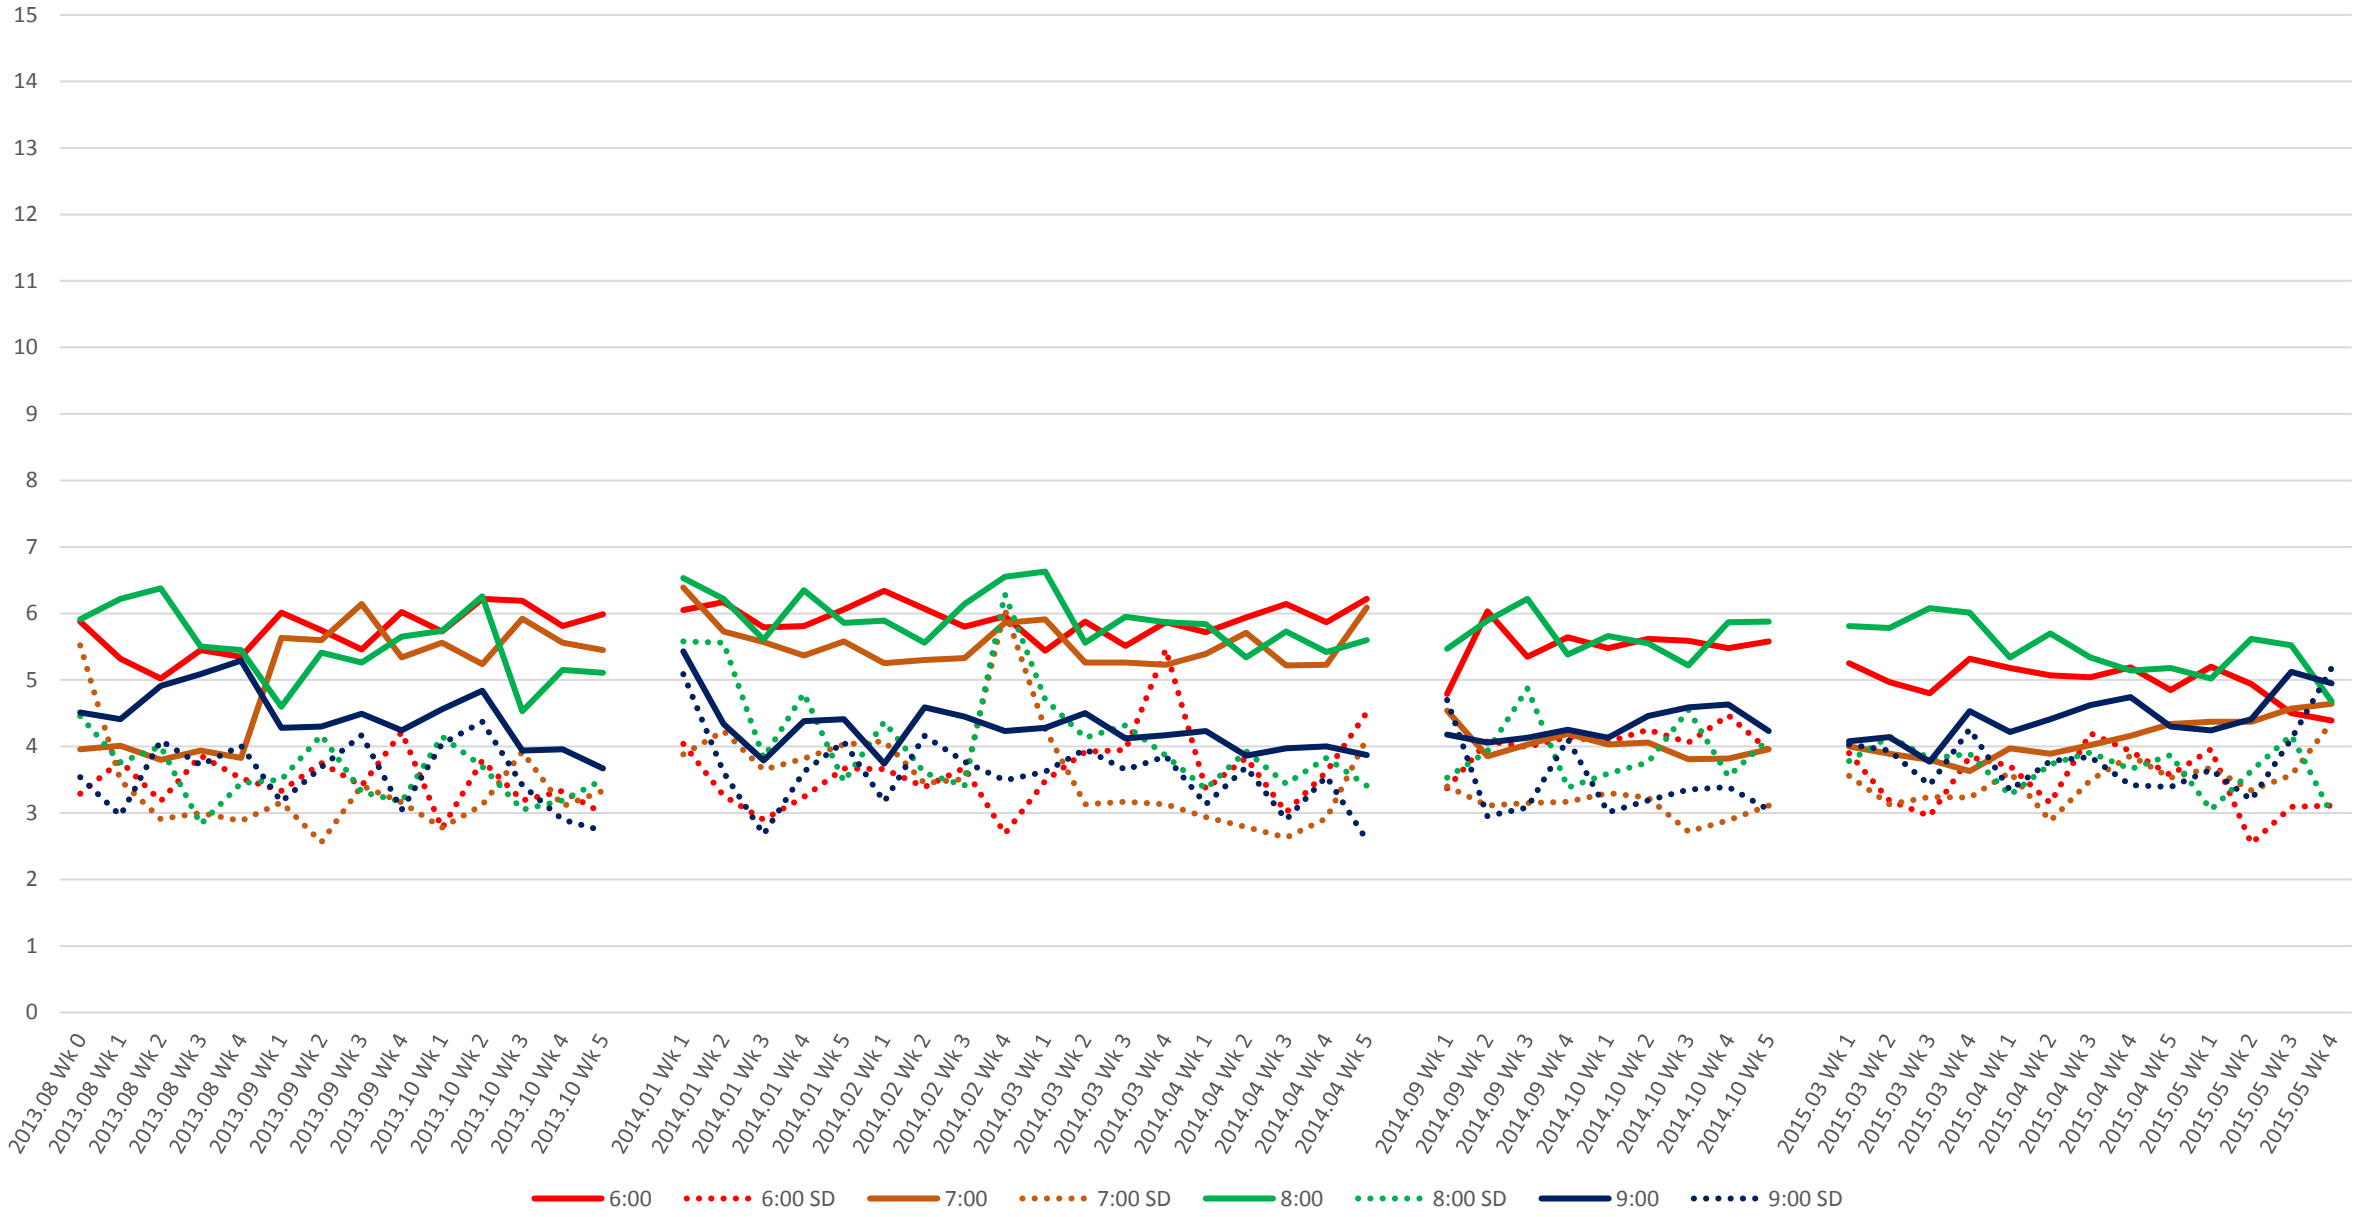

### 501 Queen Headways at Yonge St. Westbound Morning

### 501 Queen Headways at Yonge St. Westbound Midday

### 501 Queen Headways at Yonge St. Westbound Afternoon

501 Queen Headways at Yonge St. Westbound Evening