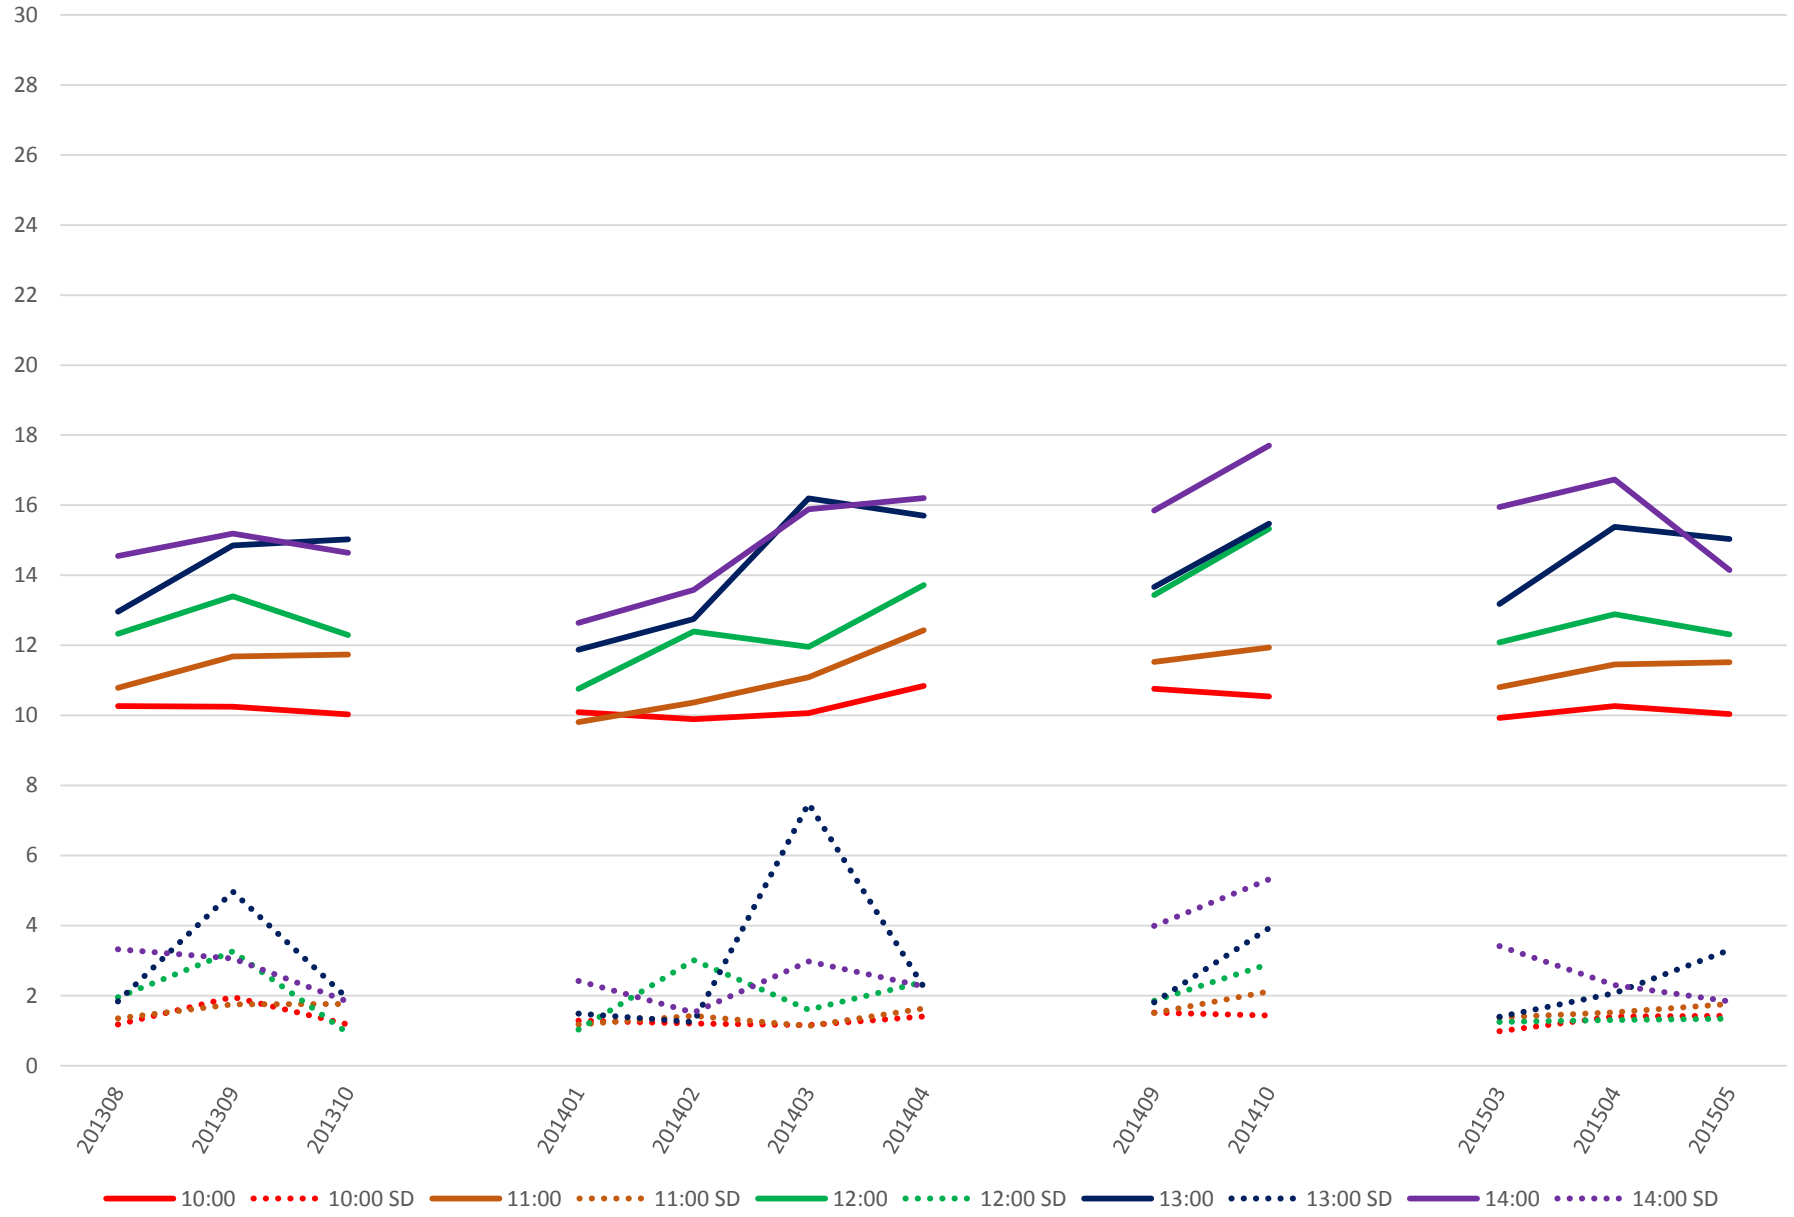

### 501 Queen Link Times From Yonge St. To Bathurst St. Westbound Saturday Morning

501 Queen Link Times From Yonge St. To Bathurst St. Westbound Saturday Midday

501 Queen Link Times From Yonge St. To Bathurst St. Westbound Saturday Afternoon

501 Queen Link Times From Yonge St. To Bathurst St. Westbound Saturday Evening

501 Queen Link Times From Yonge St. To Bathurst St. Westbound Sunday Morning

### 501 Queen Link Times From Yonge St. To Bathurst St. Westbound Sunday Middy

### 501 Queen Link Times From Yonge St. To Bathurst St. Westbound Sunday Afternoon

501 Queen Link Times From Yonge St. To Bathurst St. Westbound Sunday Evening