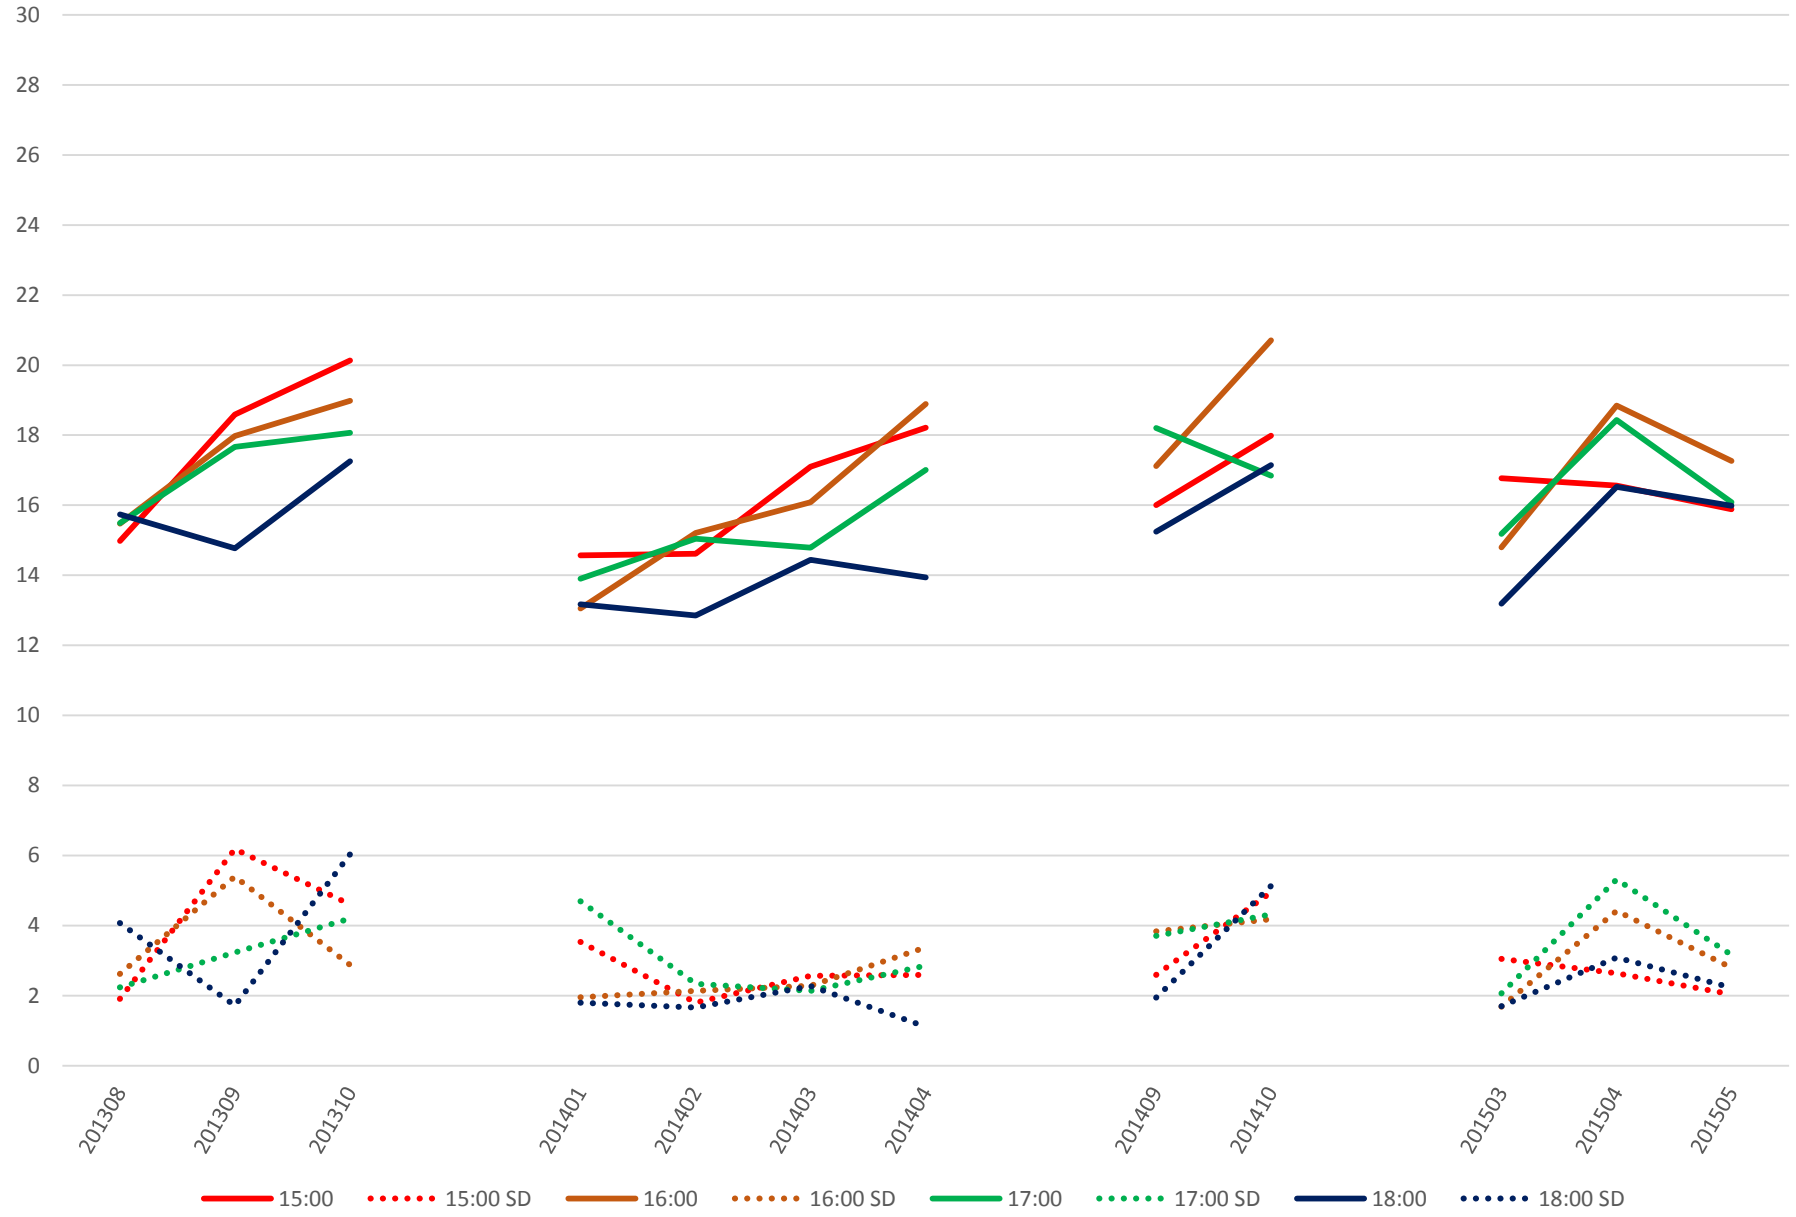

### 501 Queen Link Times From Yonge St. To Bathurst St. Westbound Saturday Morning

501 Queen Link Times From Yonge St. To Bathurst St. Westbound Saturday Midday

501 Queen Link Times From Yonge St. To Bathurst St. Westbound Saturday Afternoon

501 Queen Link Times From Yonge St. To Bathurst St. Westbound Saturday Evening

501 Queen Link Times From Yonge St. To Bathurst St. Westbound Sunday Morning

### 501 Queen Link Times From Yonge St. To Bathurst St. Westbound Sunday Middy

### 501 Queen Link Times From Yonge St. To Bathurst St. Westbound Sunday Afternoon

501 Queen Link Times From Yonge St. To Bathurst St. Westbound Sunday Evening