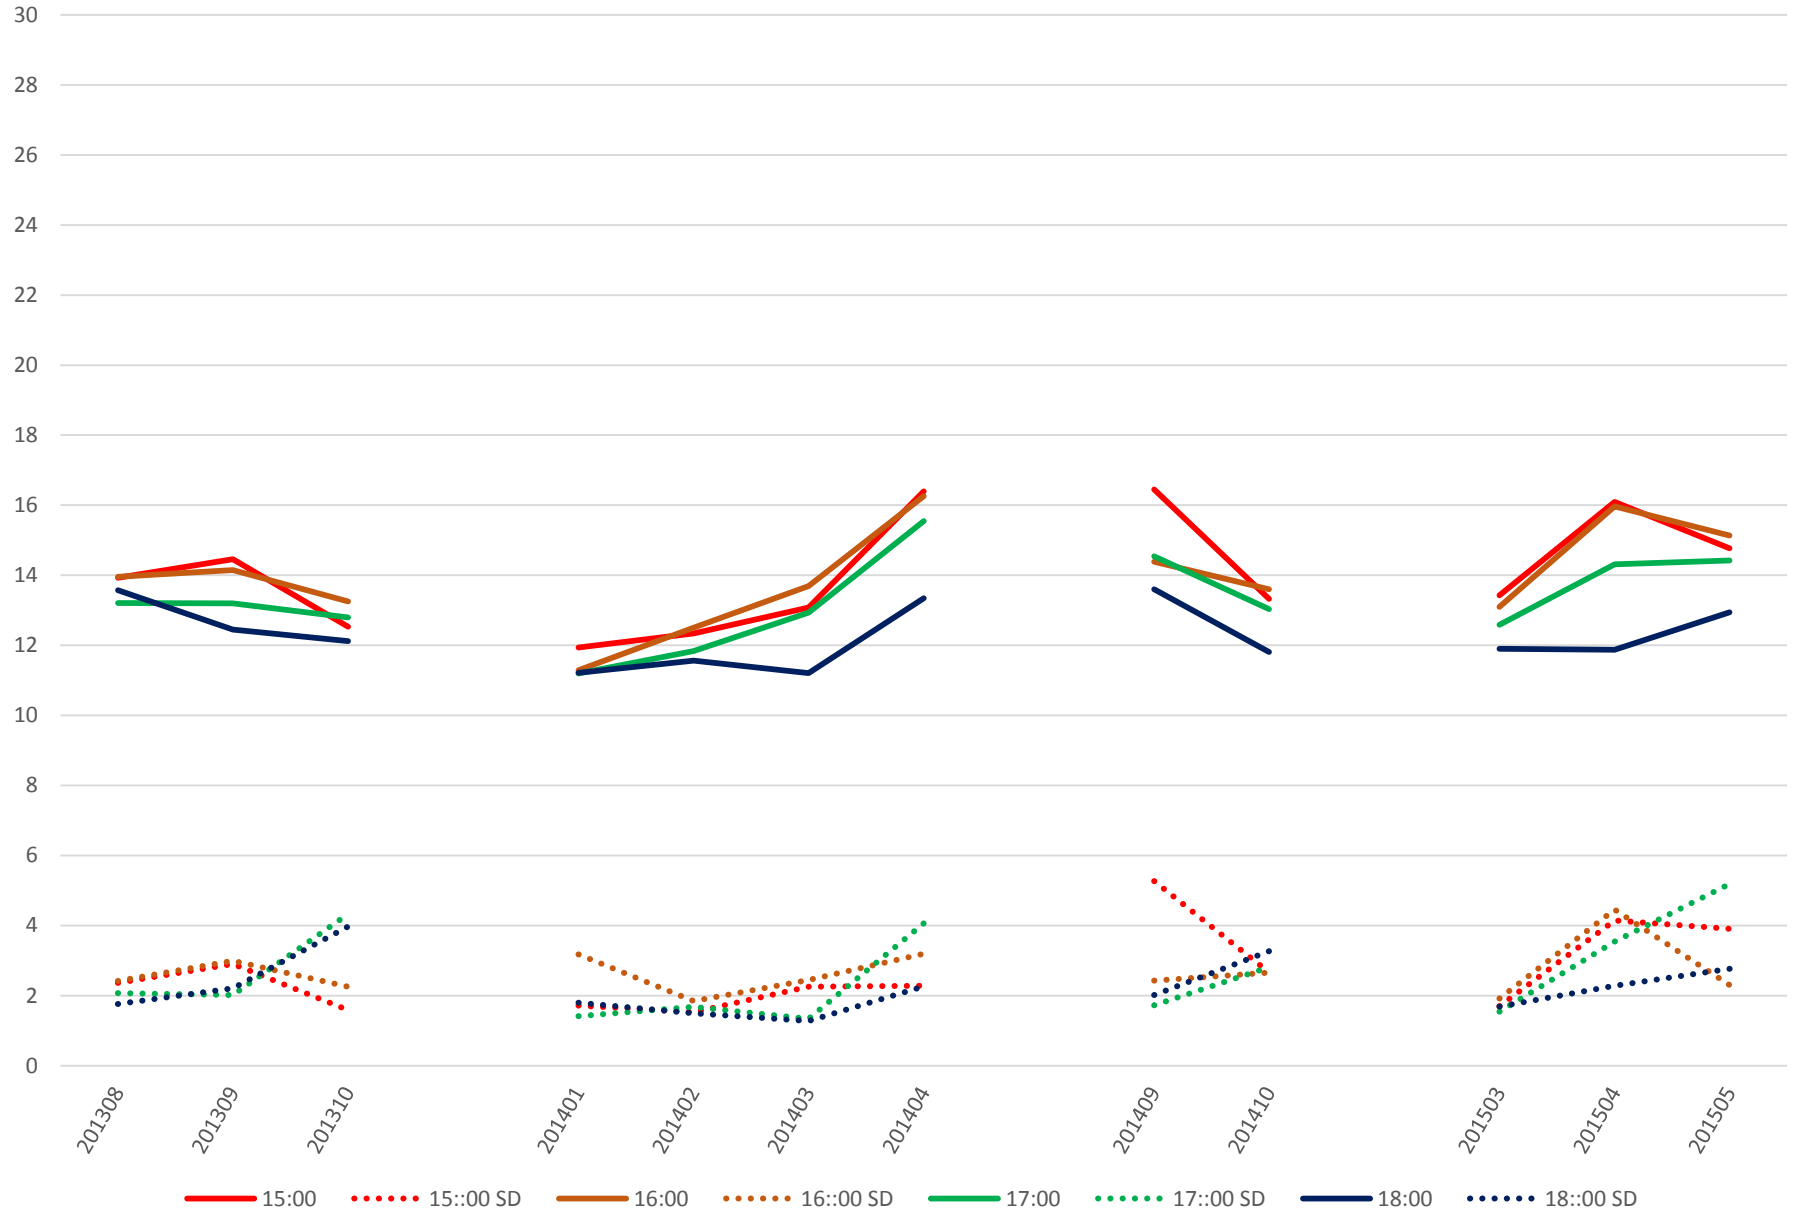

### 501 Queen Link Times From Yonge St. To Bathurst St. Westbound Saturday Morning

501 Queen Link Times From Yonge St. To Bathurst St. Westbound Saturday Midday

501 Queen Link Times From Yonge St. To Bathurst St. Westbound Saturday Afternoon

501 Queen Link Times From Yonge St. To Bathurst St. Westbound Saturday Evening

501 Queen Link Times From Yonge St. To Bathurst St. Westbound Sunday Morning

### 501 Queen Link Times From Yonge St. To Bathurst St. Westbound Sunday Middy

### 501 Queen Link Times From Yonge St. To Bathurst St. Westbound Sunday Afternoon

501 Queen Link Times From Yonge St. To Bathurst St. Westbound Sunday Evening