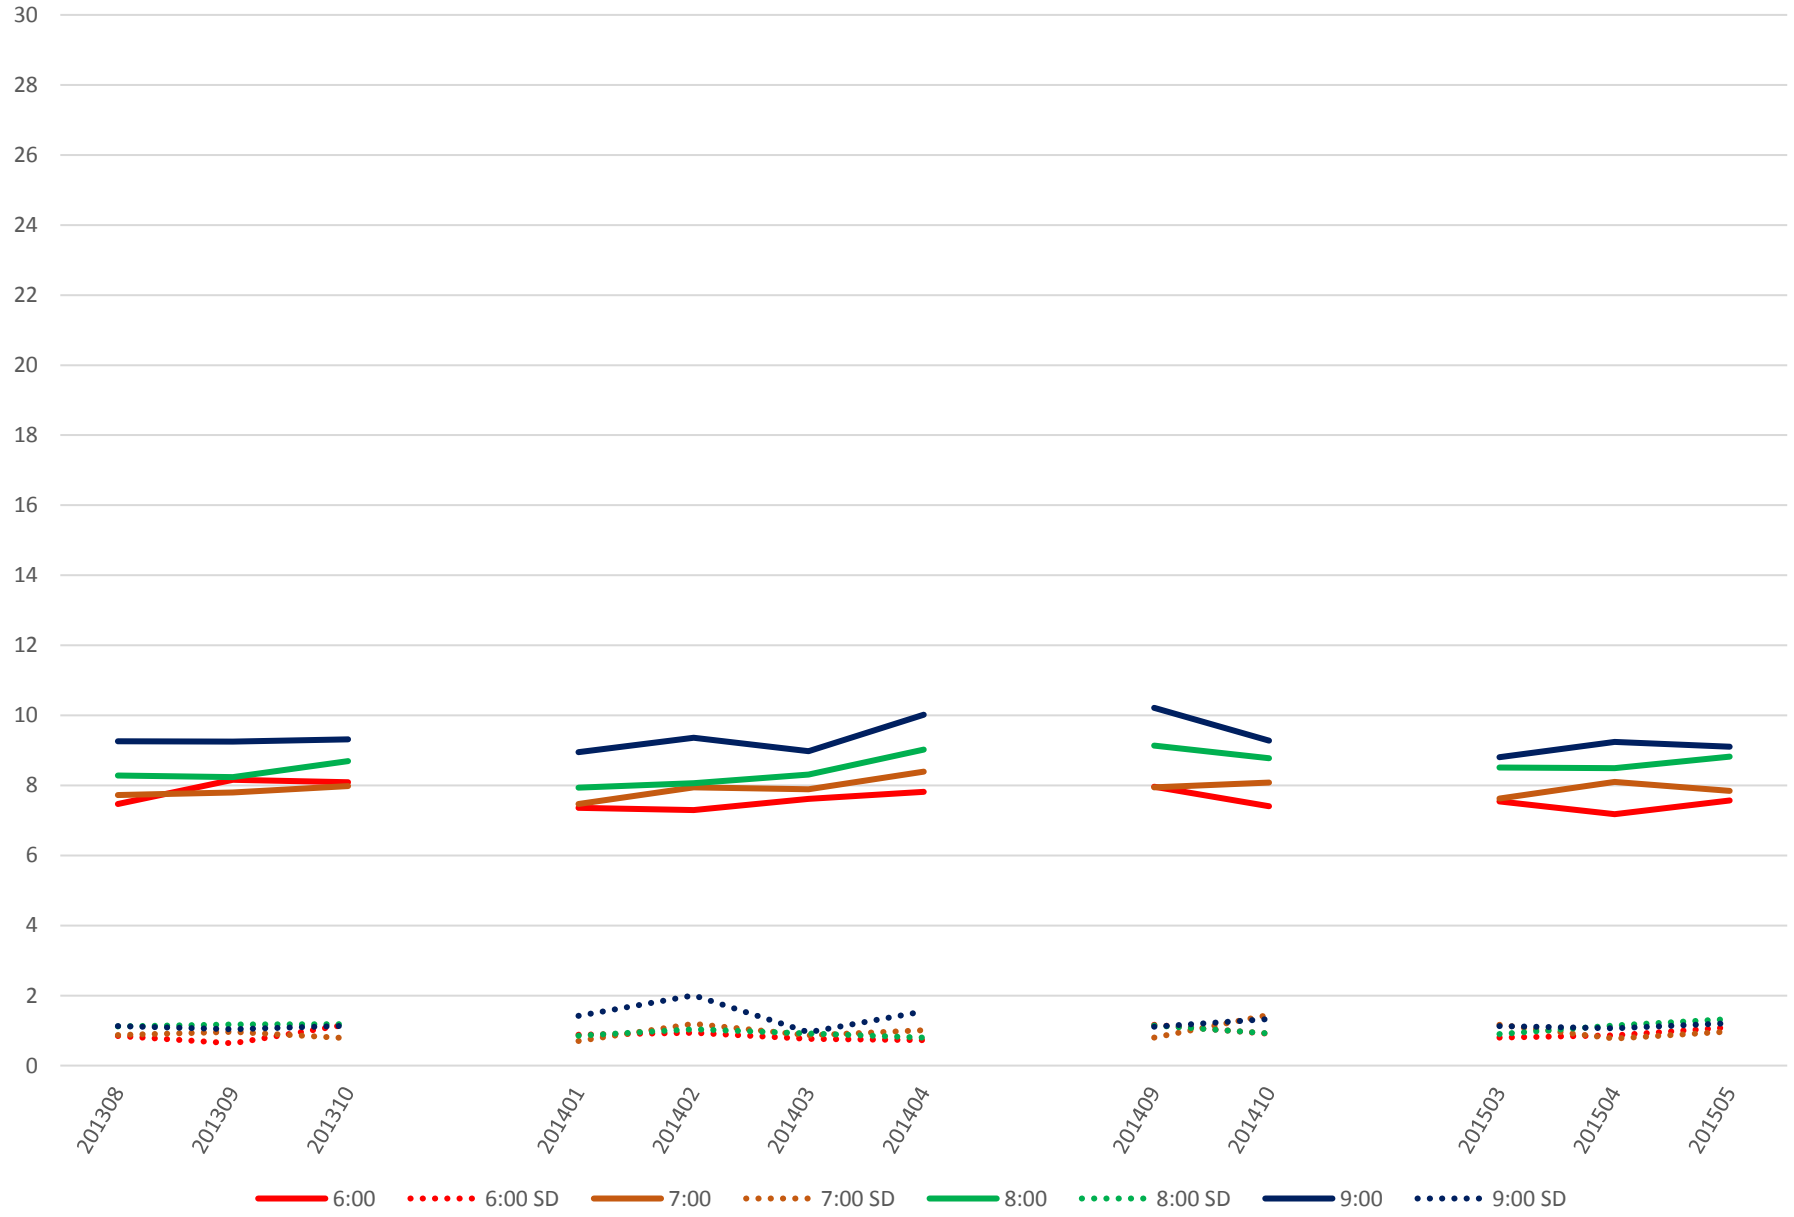

### 501 Queen Link Times From Yonge St. To Bathurst St. Westbound Saturday Morning

501 Queen Link Times From Yonge St. To Bathurst St. Westbound Saturday Midday

501 Queen Link Times From Yonge St. To Bathurst St. Westbound Saturday Afternoon

501 Queen Link Times From Yonge St. To Bathurst St. Westbound Saturday Evening

501 Queen Link Times From Yonge St. To Bathurst St. Westbound Sunday Morning

### 501 Queen Link Times From Yonge St. To Bathurst St. Westbound Sunday Middy

### 501 Queen Link Times From Yonge St. To Bathurst St. Westbound Sunday Afternoon

501 Queen Link Times From Yonge St. To Bathurst St. Westbound Sunday Evening