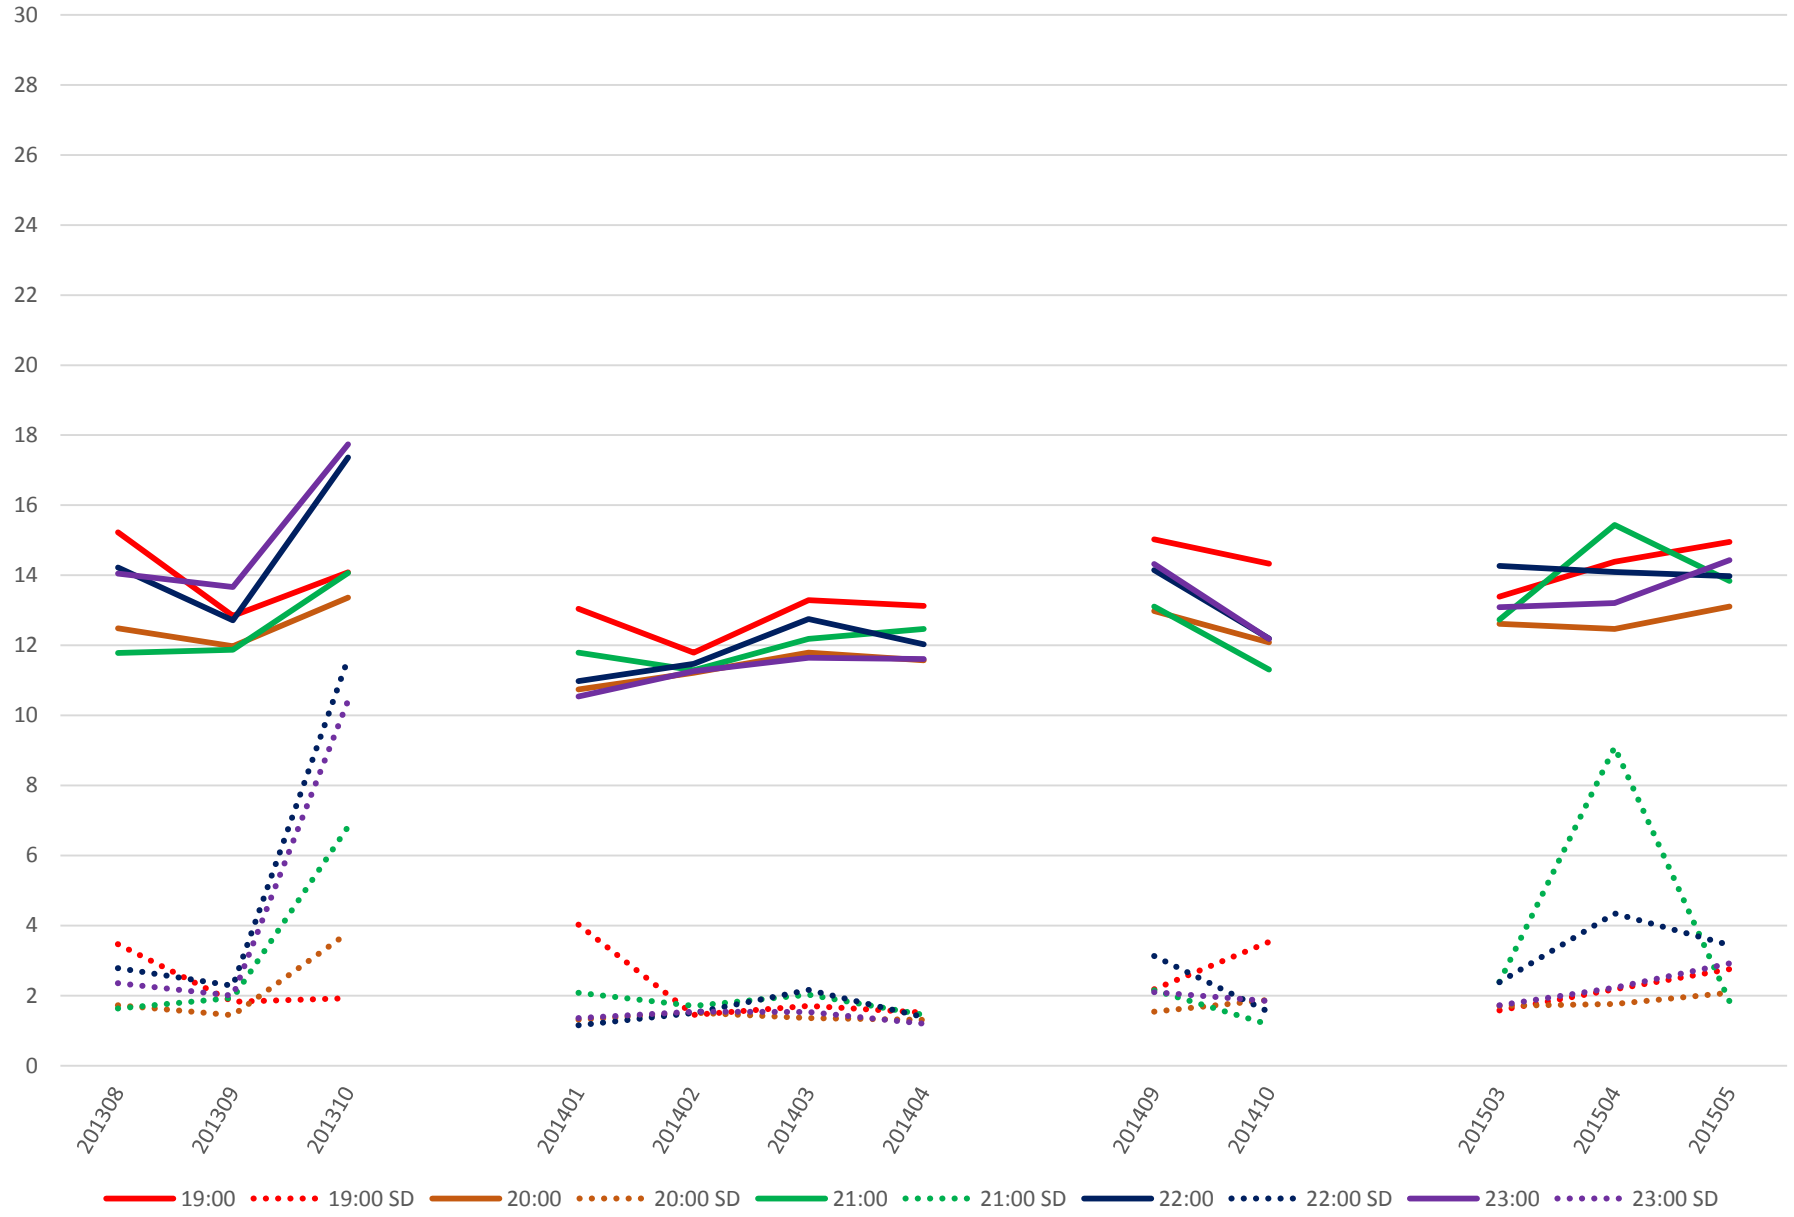

### 501 Queen Link Times From Yonge St. To Bathurst St. Westbound Saturday Morning

501 Queen Link Times From Yonge St. To Bathurst St. Westbound Saturday Midday

501 Queen Link Times From Yonge St. To Bathurst St. Westbound Saturday Afternoon

501 Queen Link Times From Yonge St. To Bathurst St. Westbound Saturday Evening

501 Queen Link Times From Yonge St. To Bathurst St. Westbound Sunday Morning

### 501 Queen Link Times From Yonge St. To Bathurst St. Westbound Sunday Middy

### 501 Queen Link Times From Yonge St. To Bathurst St. Westbound Sunday Afternoon

501 Queen Link Times From Yonge St. To Bathurst St. Westbound Sunday Evening