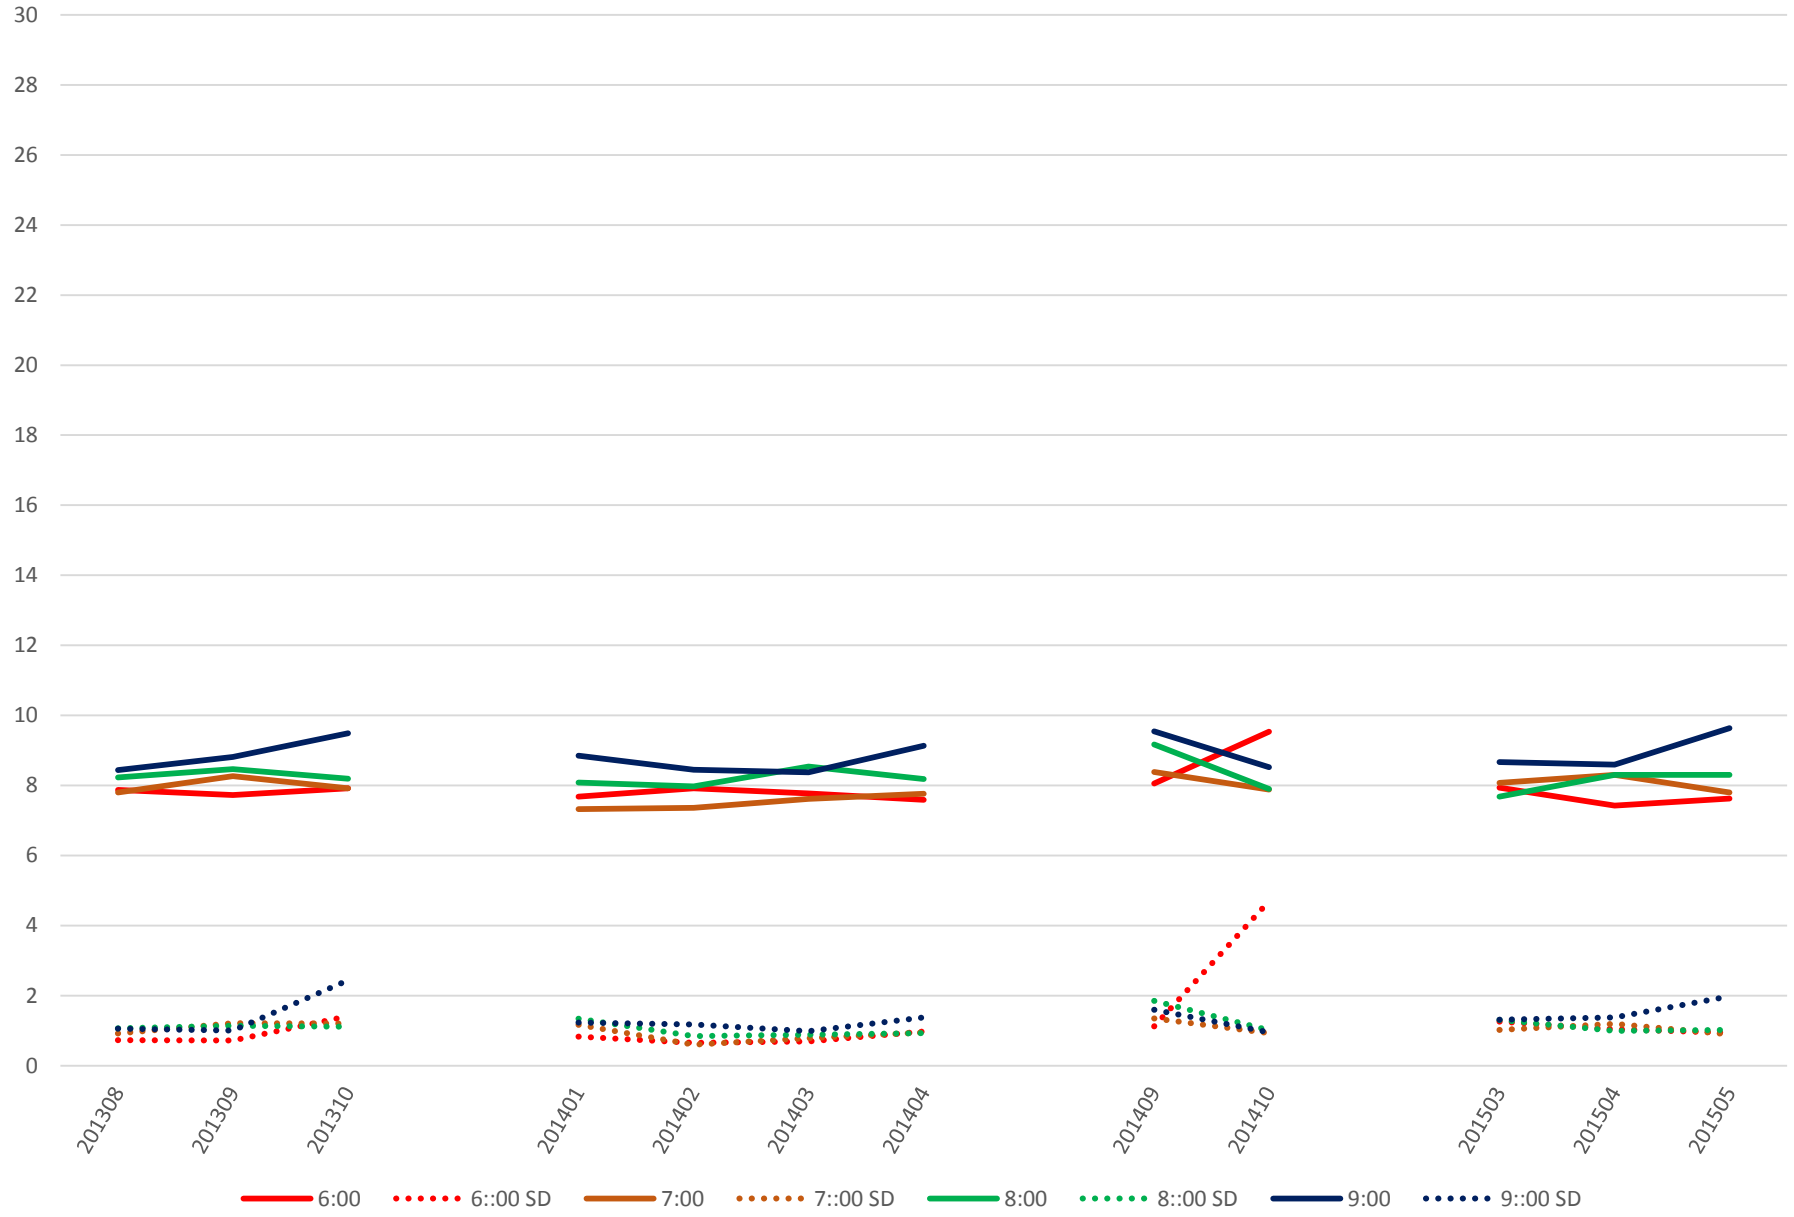

### 501 Queen Link Times From Yonge St. To Bathurst St. Westbound Saturday Morning

501 Queen Link Times From Yonge St. To Bathurst St. Westbound Saturday Midday

501 Queen Link Times From Yonge St. To Bathurst St. Westbound Saturday Afternoon

501 Queen Link Times From Yonge St. To Bathurst St. Westbound Saturday Evening

501 Queen Link Times From Yonge St. To Bathurst St. Westbound Sunday Morning

### 501 Queen Link Times From Yonge St. To Bathurst St. Westbound Sunday Middy

### 501 Queen Link Times From Yonge St. To Bathurst St. Westbound Sunday Afternoon

501 Queen Link Times From Yonge St. To Bathurst St. Westbound Sunday Evening