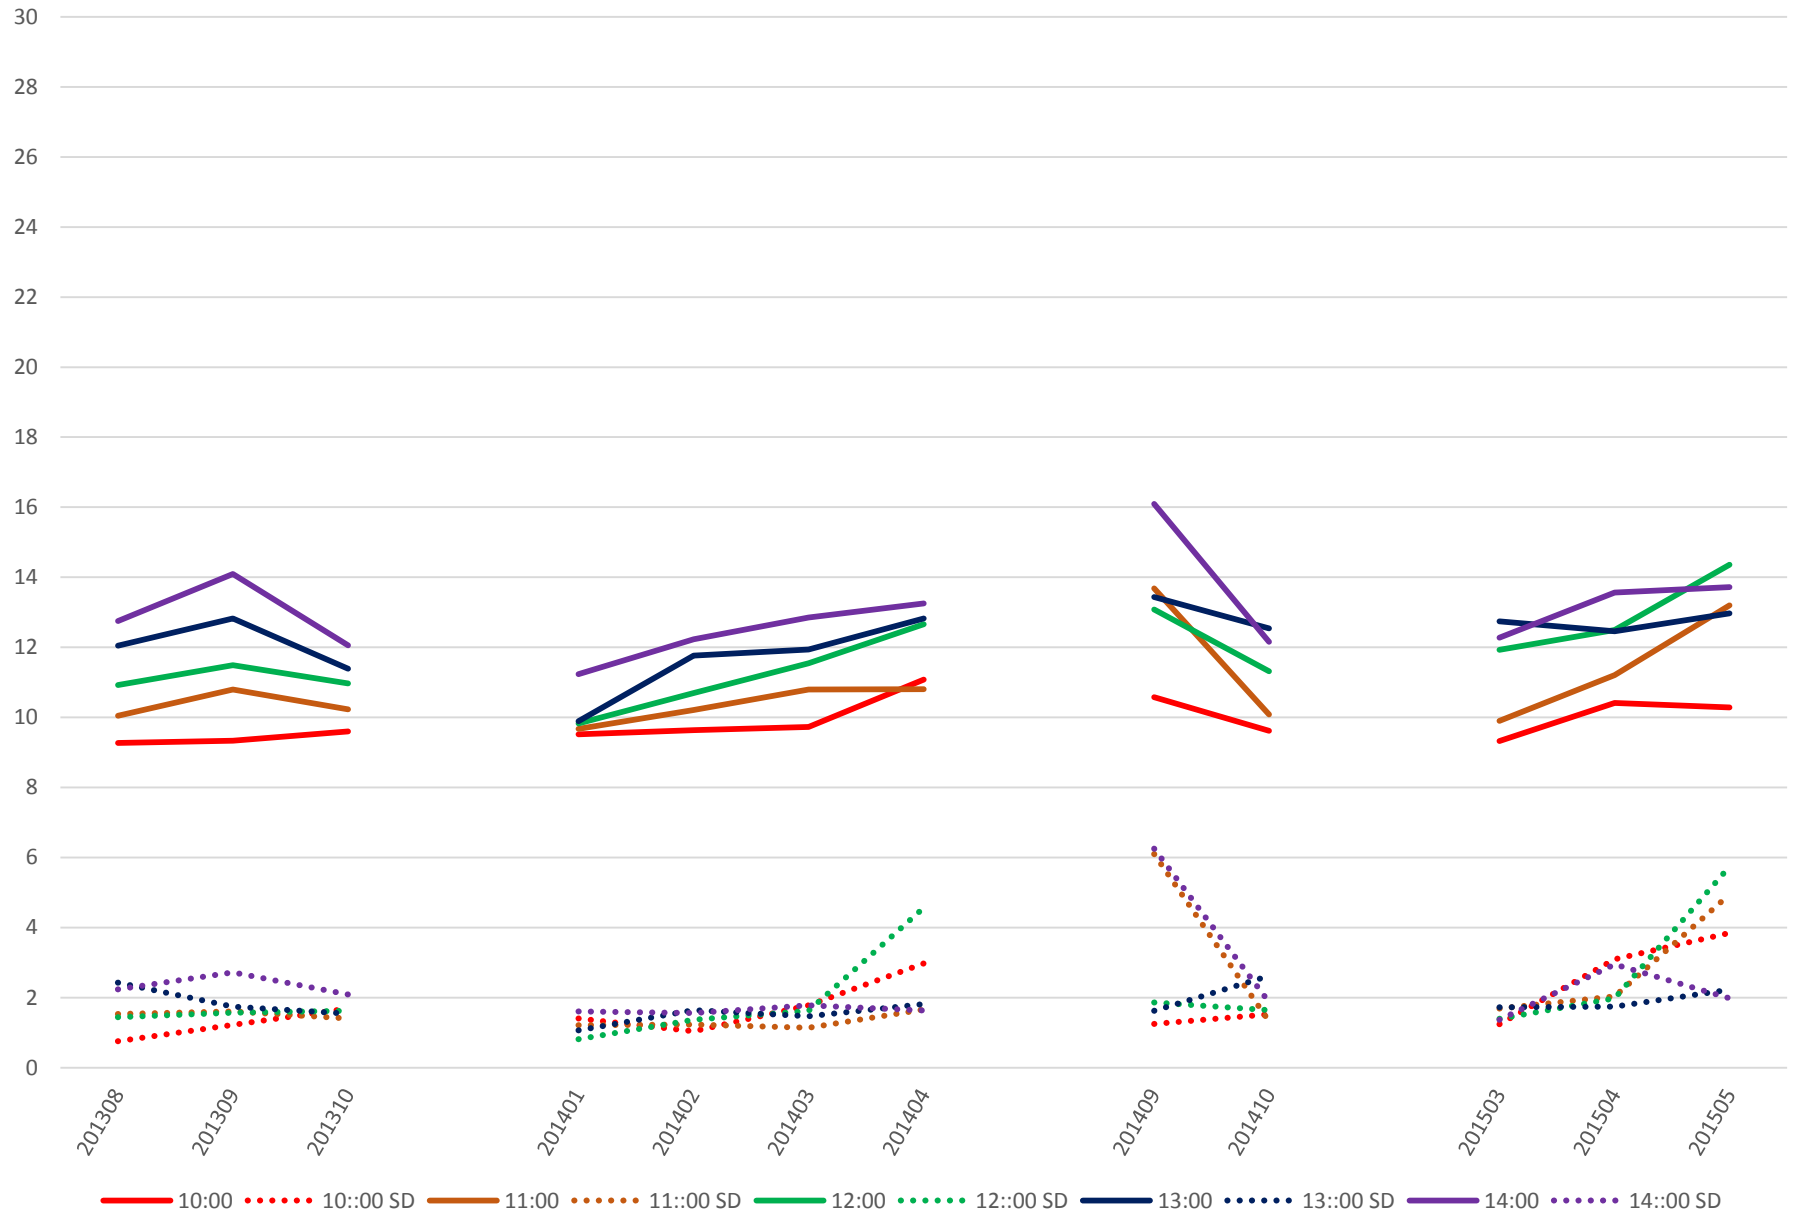

### 501 Queen Link Times From Yonge St. To Bathurst St. Westbound Saturday Morning

501 Queen Link Times From Yonge St. To Bathurst St. Westbound Saturday Midday

501 Queen Link Times From Yonge St. To Bathurst St. Westbound Saturday Afternoon

501 Queen Link Times From Yonge St. To Bathurst St. Westbound Saturday Evening

501 Queen Link Times From Yonge St. To Bathurst St. Westbound Sunday Morning

### 501 Queen Link Times From Yonge St. To Bathurst St. Westbound Sunday Middy

### 501 Queen Link Times From Yonge St. To Bathurst St. Westbound Sunday Afternoon

501 Queen Link Times From Yonge St. To Bathurst St. Westbound Sunday Evening