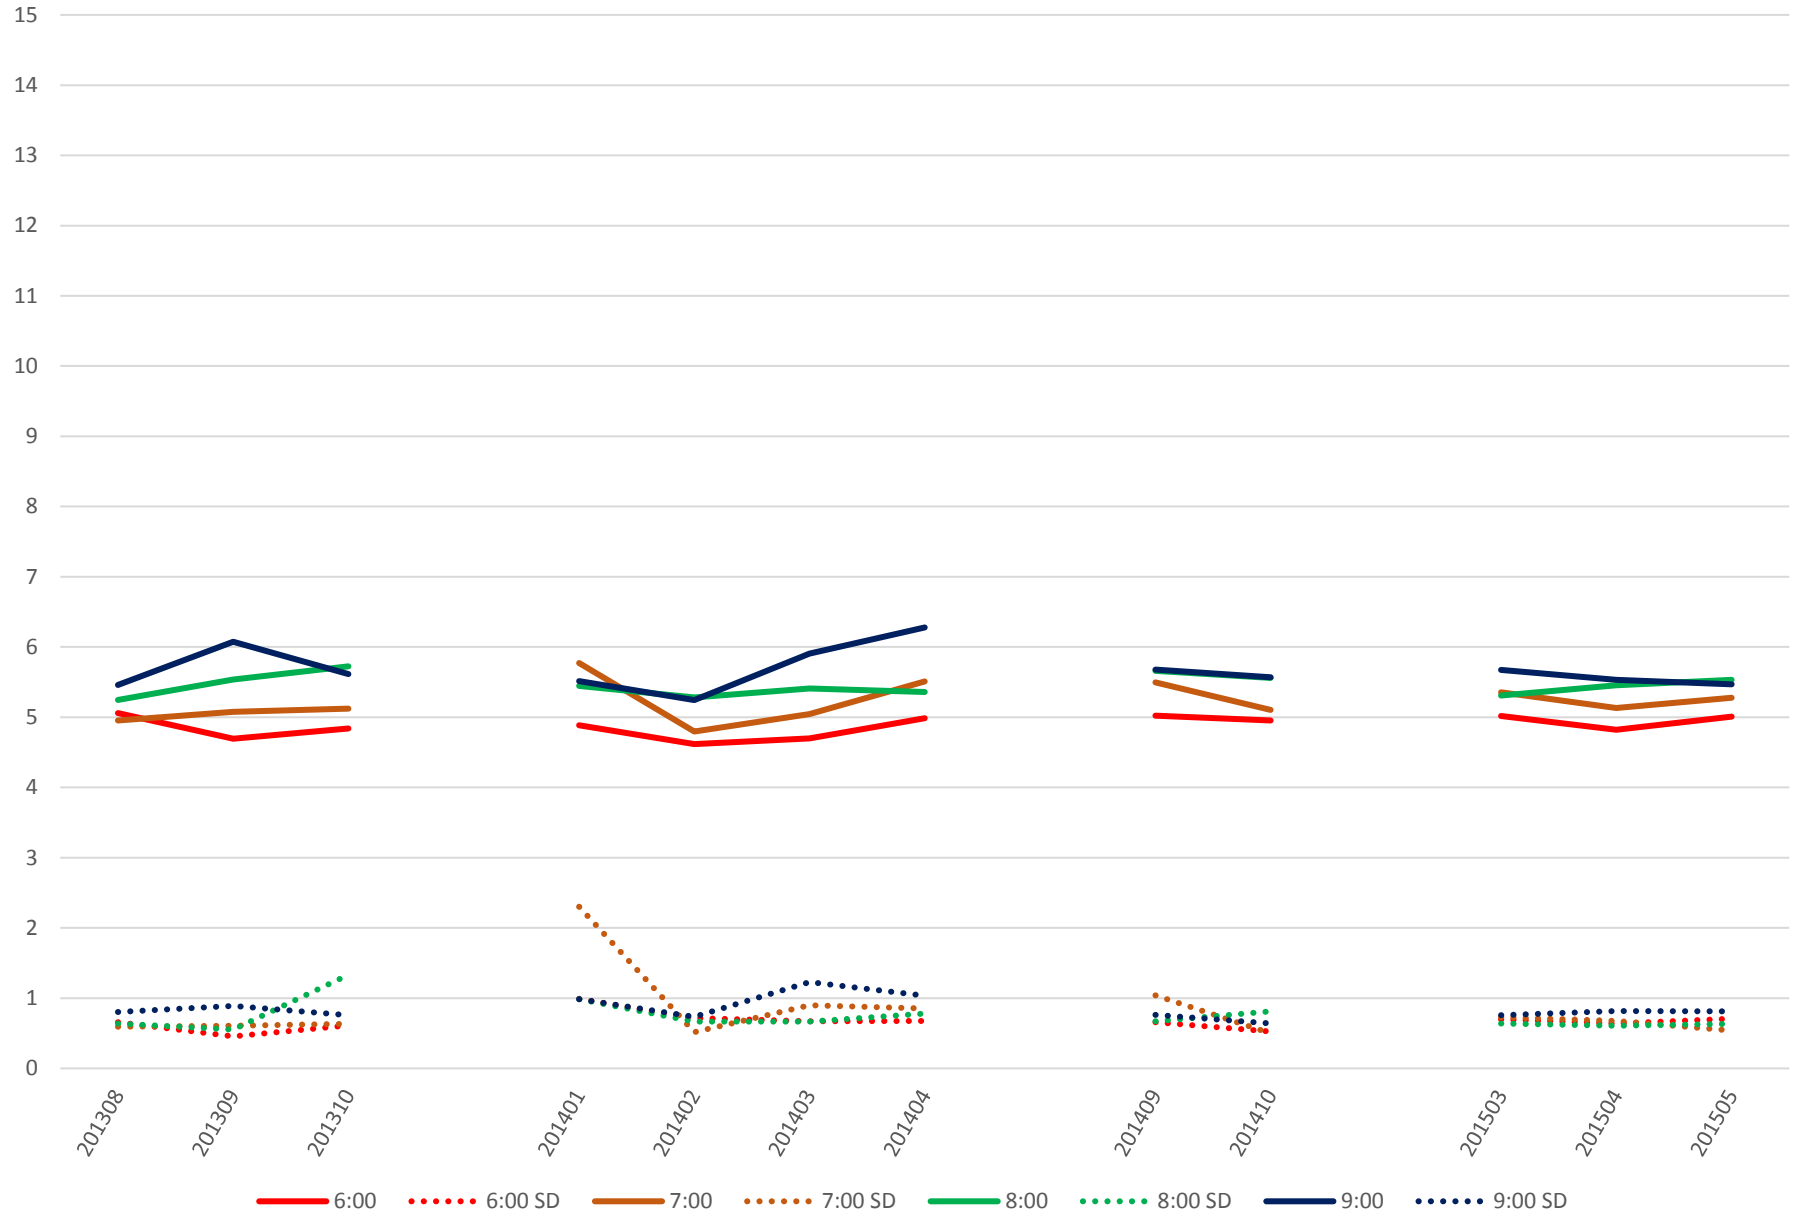

501 Queen Link Times From Parliament St. To Yonge St. Westbound Saturday Morning

501 Queen Link Times From Parliament St. To Yonge St. Westbound Saturday MIDDAY

501 Queen Link Times From Parliament St. To Yonge St. Westbound Saturday Afternoon

501 Queen Link Times From Parliament St. To Yonge St. Westbound Saturday Evening

501 Queen Link Times From Parliament St. To Yonge St. Westbound Sunday Morning

501 Queen Link Times From Parliament St. To Yonge St. Westbound Sunday Midday

501 Queen Link Times From Parliament St. To Yonge St. Westbound Sunday Afternoon

501 Queen Link Times From Parliament St. To Yonge St. Westbound Sunday Evening