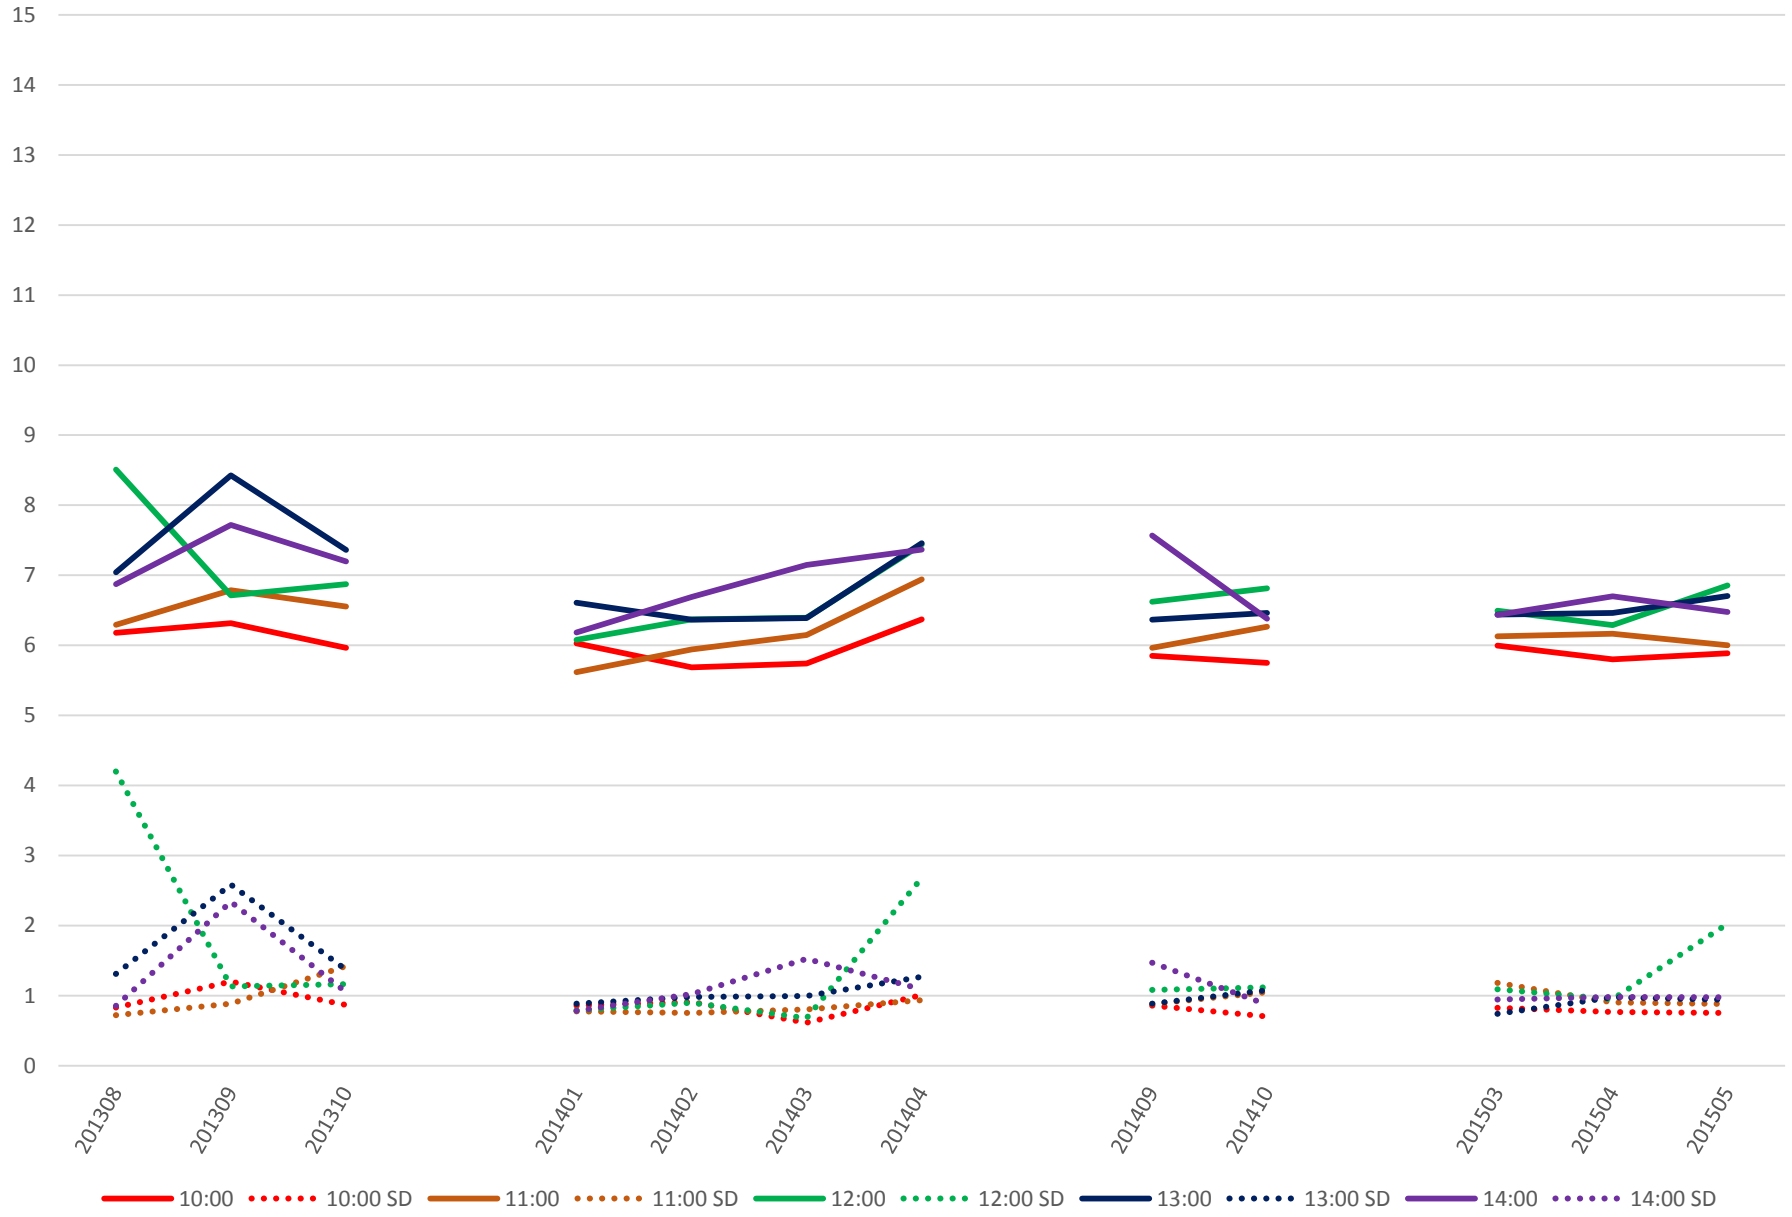

501 Queen Link Times From Parliament St. To Yonge St. Westbound Saturday Morning

501 Queen Link Times From Parliament St. To Yonge St. Westbound Saturday MIDDAY

501 Queen Link Times From Parliament St. To Yonge St. Westbound Saturday Afternoon

501 Queen Link Times From Parliament St. To Yonge St. Westbound Saturday Evening

501 Queen Link Times From Parliament St. To Yonge St. Westbound Sunday Morning

501 Queen Link Times From Parliament St. To Yonge St. Westbound Sunday Midday

501 Queen Link Times From Parliament St. To Yonge St. Westbound Sunday Afternoon

501 Queen Link Times From Parliament St. To Yonge St. Westbound Sunday Evening