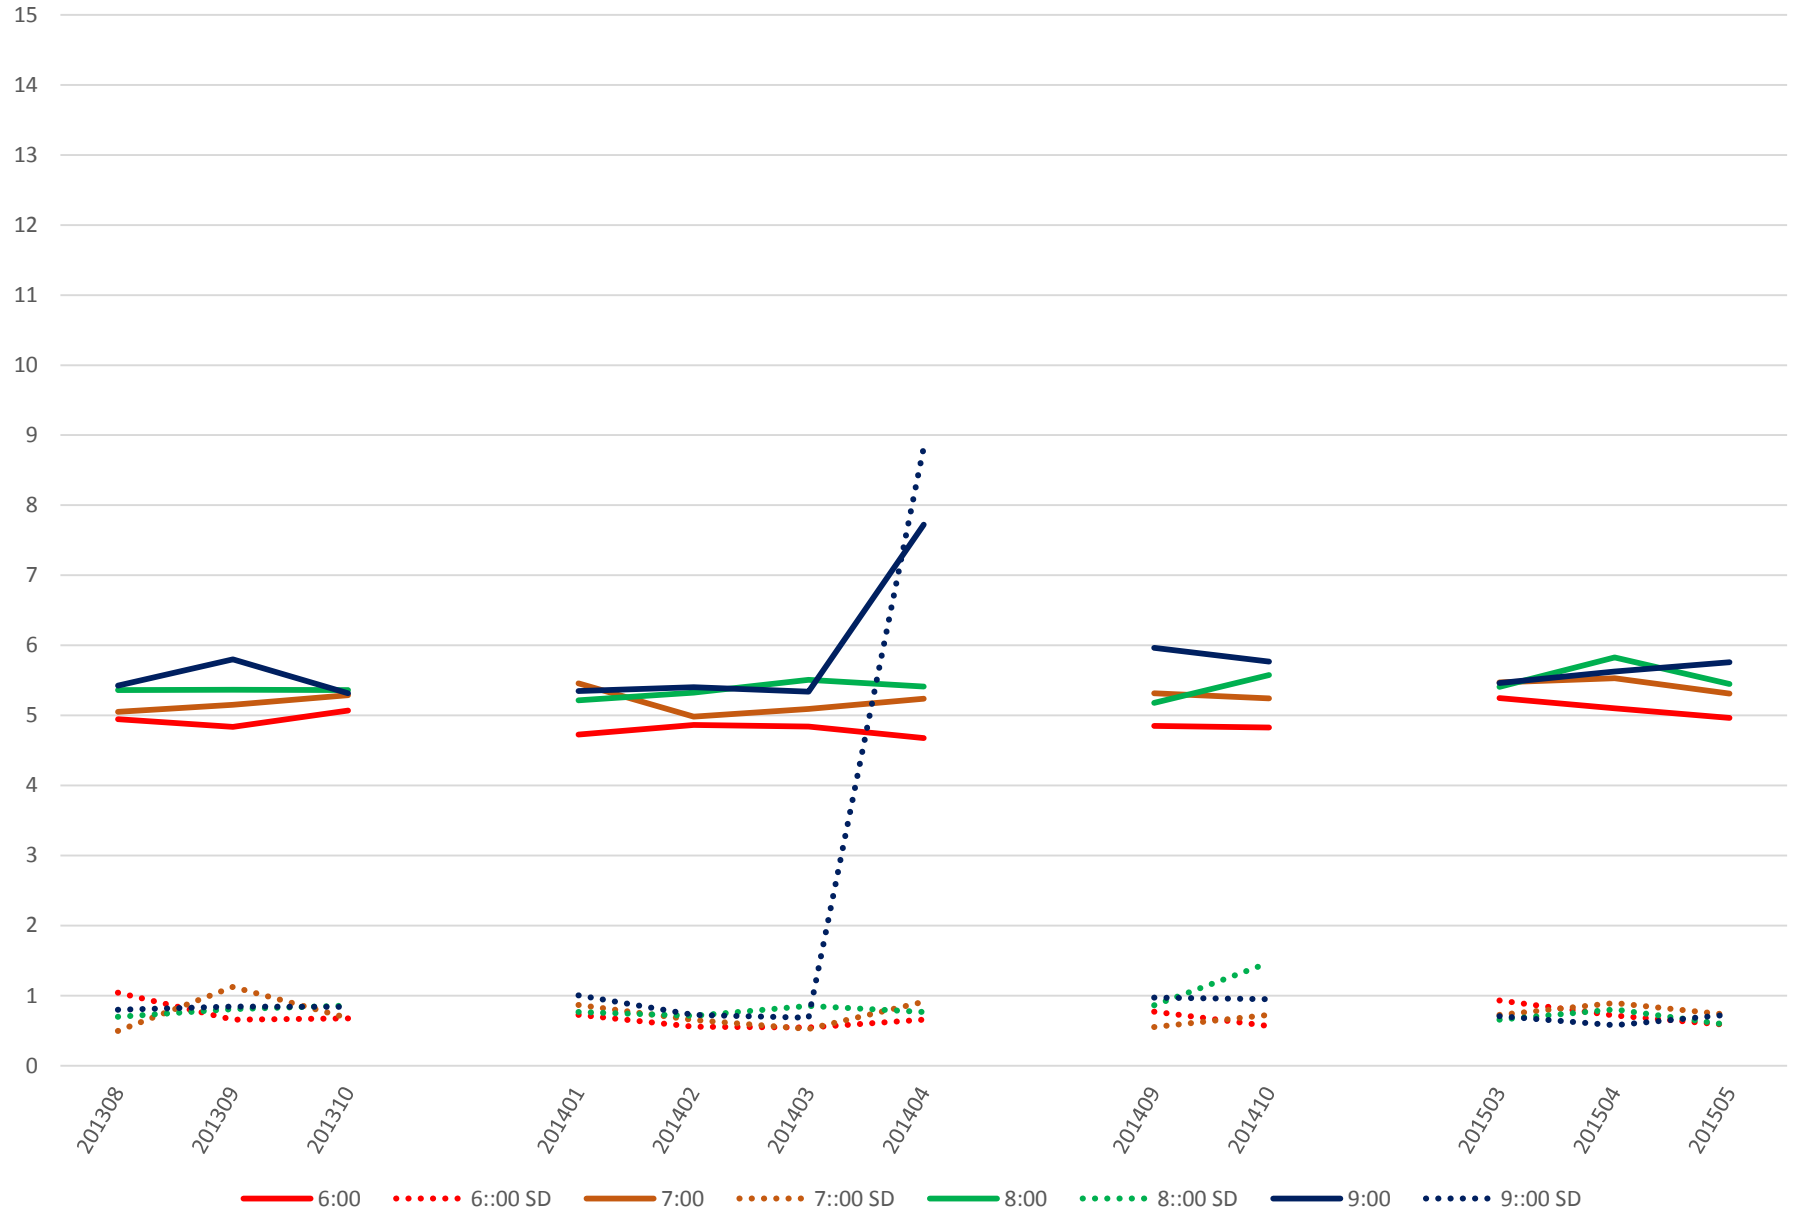

501 Queen Link Times From Parliament St. To Yonge St. Westbound Saturday Morning

501 Queen Link Times From Parliament St. To Yonge St. Westbound Saturday MIDDAY

501 Queen Link Times From Parliament St. To Yonge St. Westbound Saturday Afternoon

501 Queen Link Times From Parliament St. To Yonge St. Westbound Saturday Evening

501 Queen Link Times From Parliament St. To Yonge St. Westbound Sunday Morning

501 Queen Link Times From Parliament St. To Yonge St. Westbound Sunday Midday

501 Queen Link Times From Parliament St. To Yonge St. Westbound Sunday Afternoon

501 Queen Link Times From Parliament St. To Yonge St. Westbound Sunday Evening