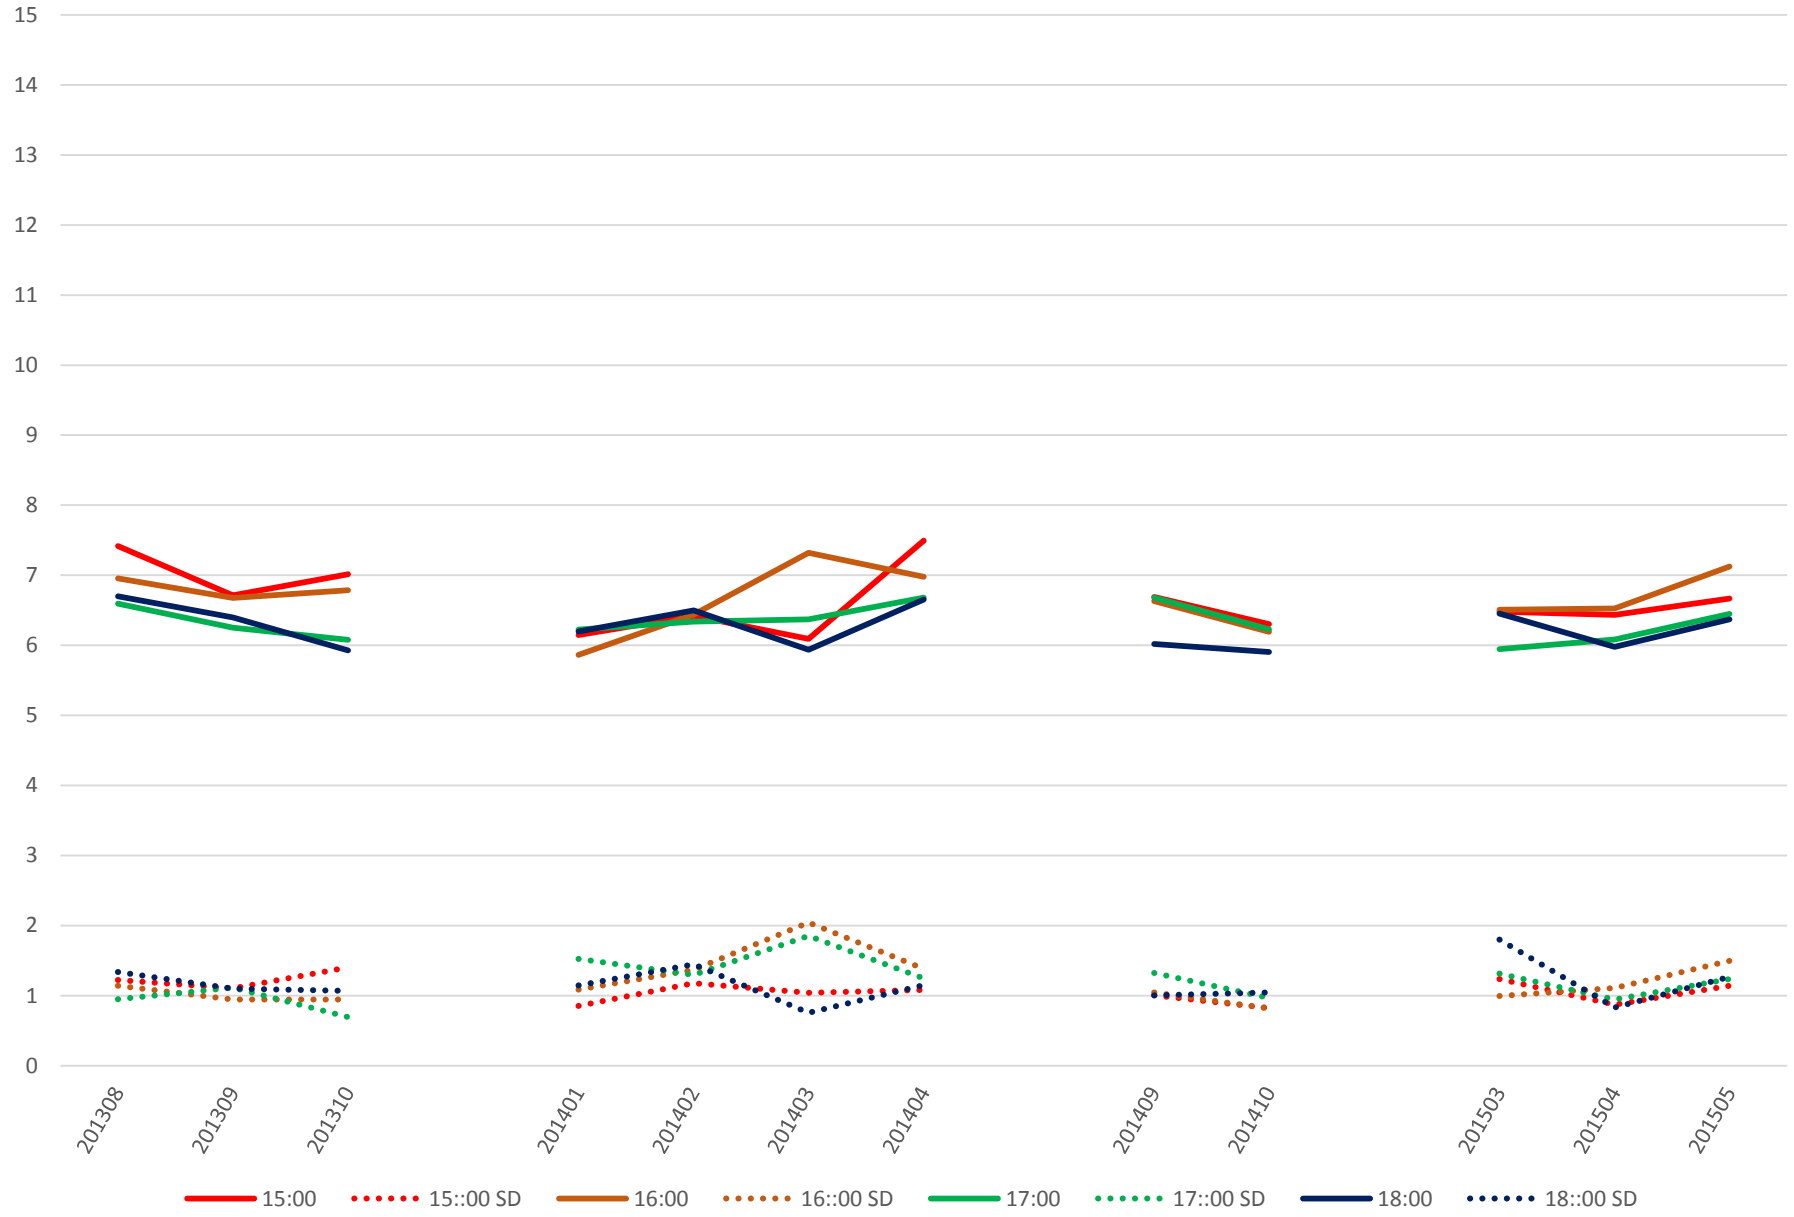

501 Queen Link Times From Parliament St. To Yonge St. Westbound Saturday Morning

501 Queen Link Times From Parliament St. To Yonge St. Westbound Saturday MIDDAY

501 Queen Link Times From Parliament St. To Yonge St. Westbound Saturday Afternoon

501 Queen Link Times From Parliament St. To Yonge St. Westbound Saturday Evening

501 Queen Link Times From Parliament St. To Yonge St. Westbound Sunday Morning

501 Queen Link Times From Parliament St. To Yonge St. Westbound Sunday Midday

501 Queen Link Times From Parliament St. To Yonge St. Westbound Sunday Afternoon

501 Queen Link Times From Parliament St. To Yonge St. Westbound Sunday Evening