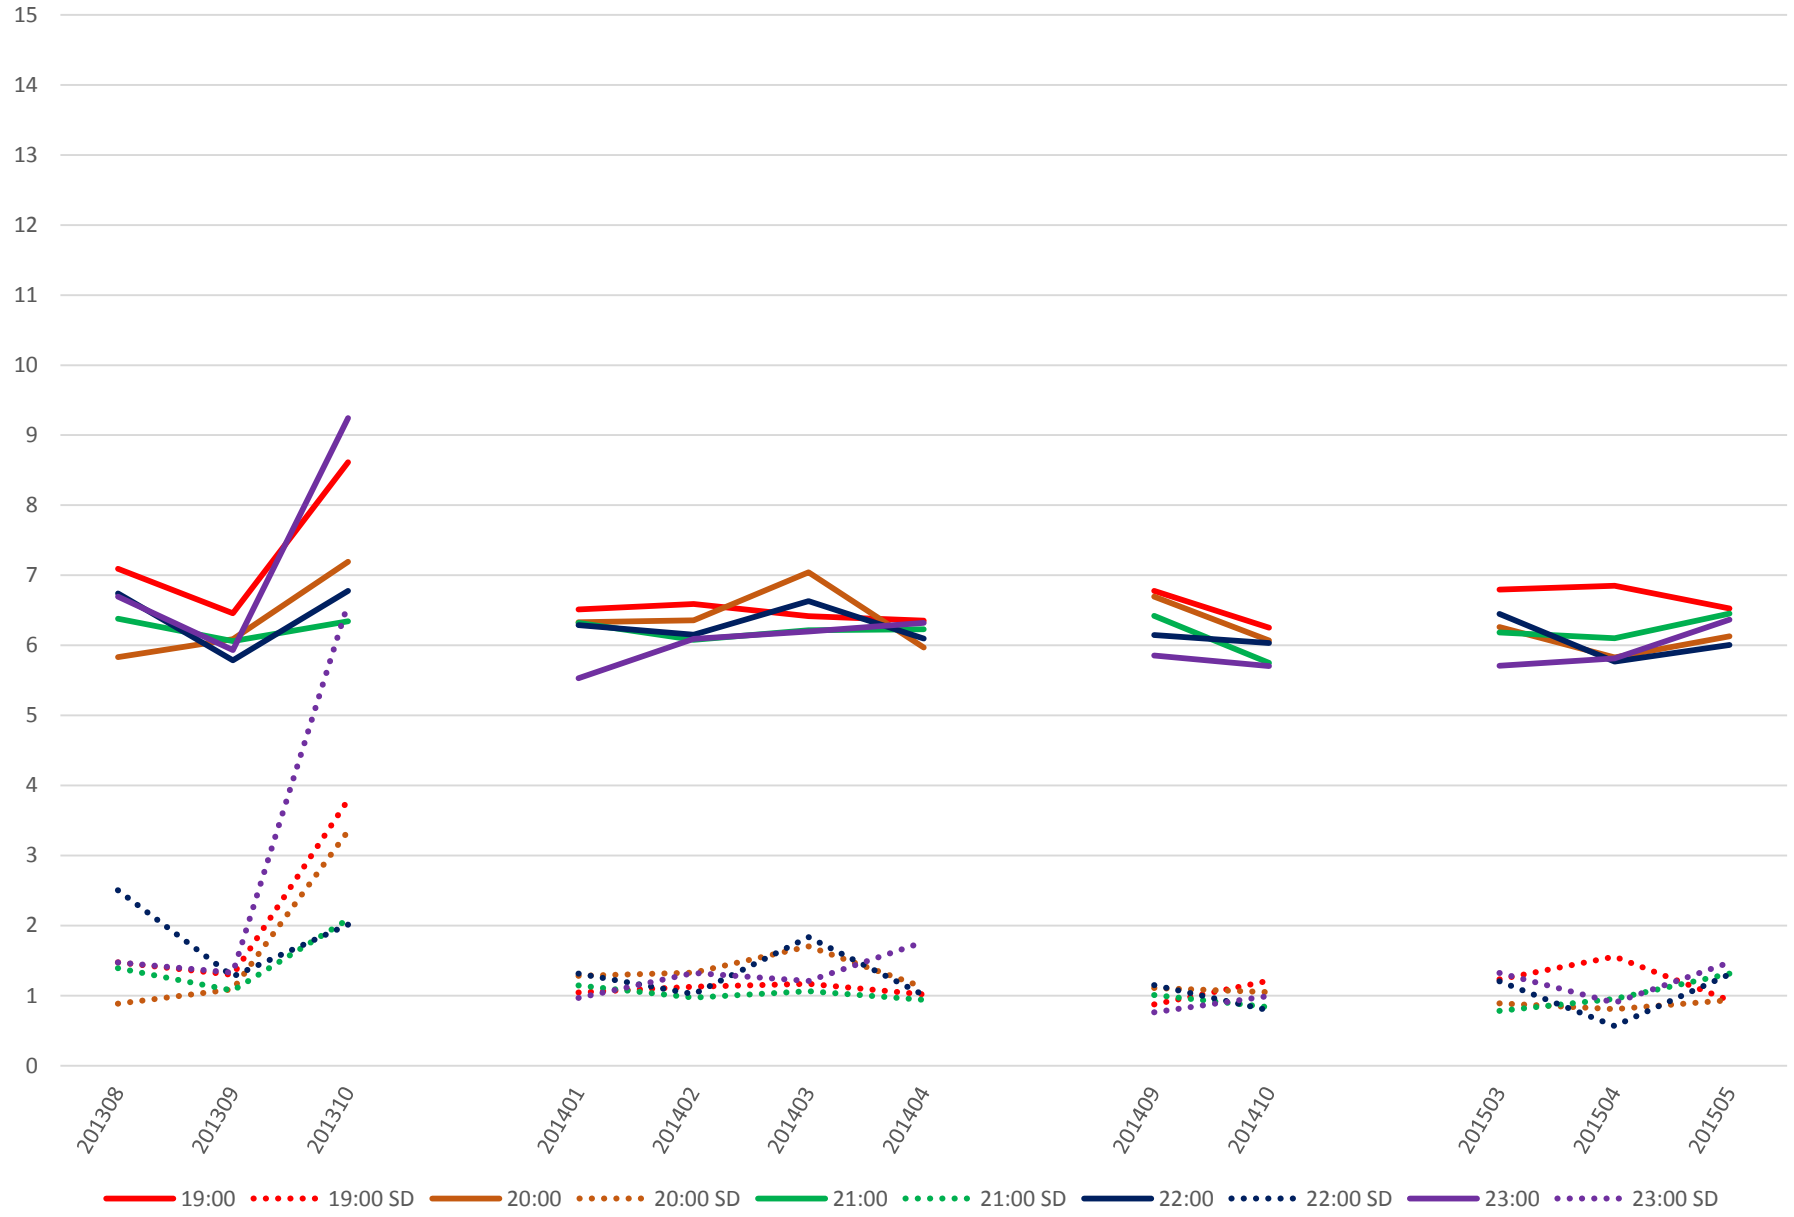

501 Queen Link Times From Parliament St. To Yonge St. Westbound Saturday Morning

501 Queen Link Times From Parliament St. To Yonge St. Westbound Saturday MIDDAY

501 Queen Link Times From Parliament St. To Yonge St. Westbound Saturday Afternoon

501 Queen Link Times From Parliament St. To Yonge St. Westbound Saturday Evening

501 Queen Link Times From Parliament St. To Yonge St. Westbound Sunday Morning

501 Queen Link Times From Parliament St. To Yonge St. Westbound Sunday Midday

501 Queen Link Times From Parliament St. To Yonge St. Westbound Sunday Afternoon

501 Queen Link Times From Parliament St. To Yonge St. Westbound Sunday Evening