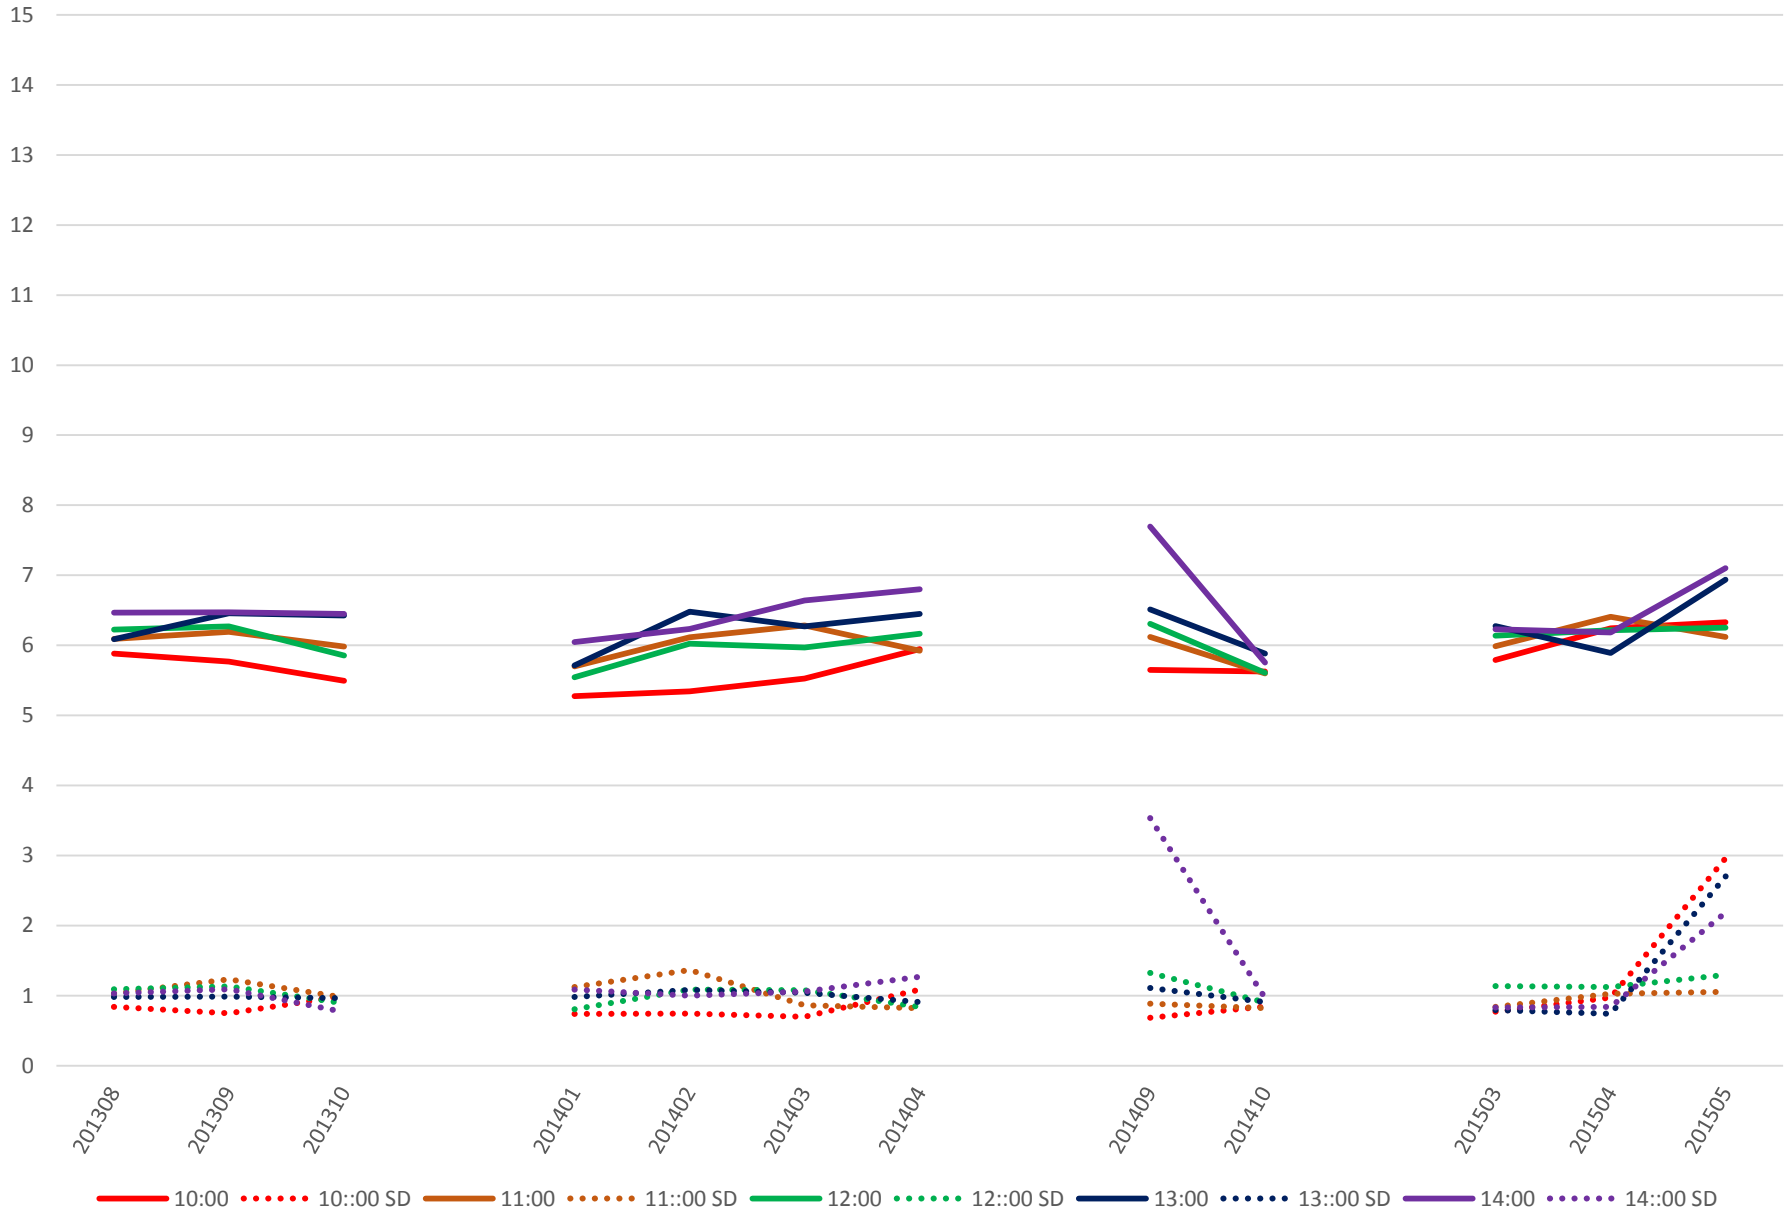

501 Queen Link Times From Parliament St. To Yonge St. Westbound Saturday Morning

501 Queen Link Times From Parliament St. To Yonge St. Westbound Saturday MIDDAY

501 Queen Link Times From Parliament St. To Yonge St. Westbound Saturday Afternoon

501 Queen Link Times From Parliament St. To Yonge St. Westbound Saturday Evening

501 Queen Link Times From Parliament St. To Yonge St. Westbound Sunday Morning

501 Queen Link Times From Parliament St. To Yonge St. Westbound Sunday Midday

501 Queen Link Times From Parliament St. To Yonge St. Westbound Sunday Afternoon

501 Queen Link Times From Parliament St. To Yonge St. Westbound Sunday Evening