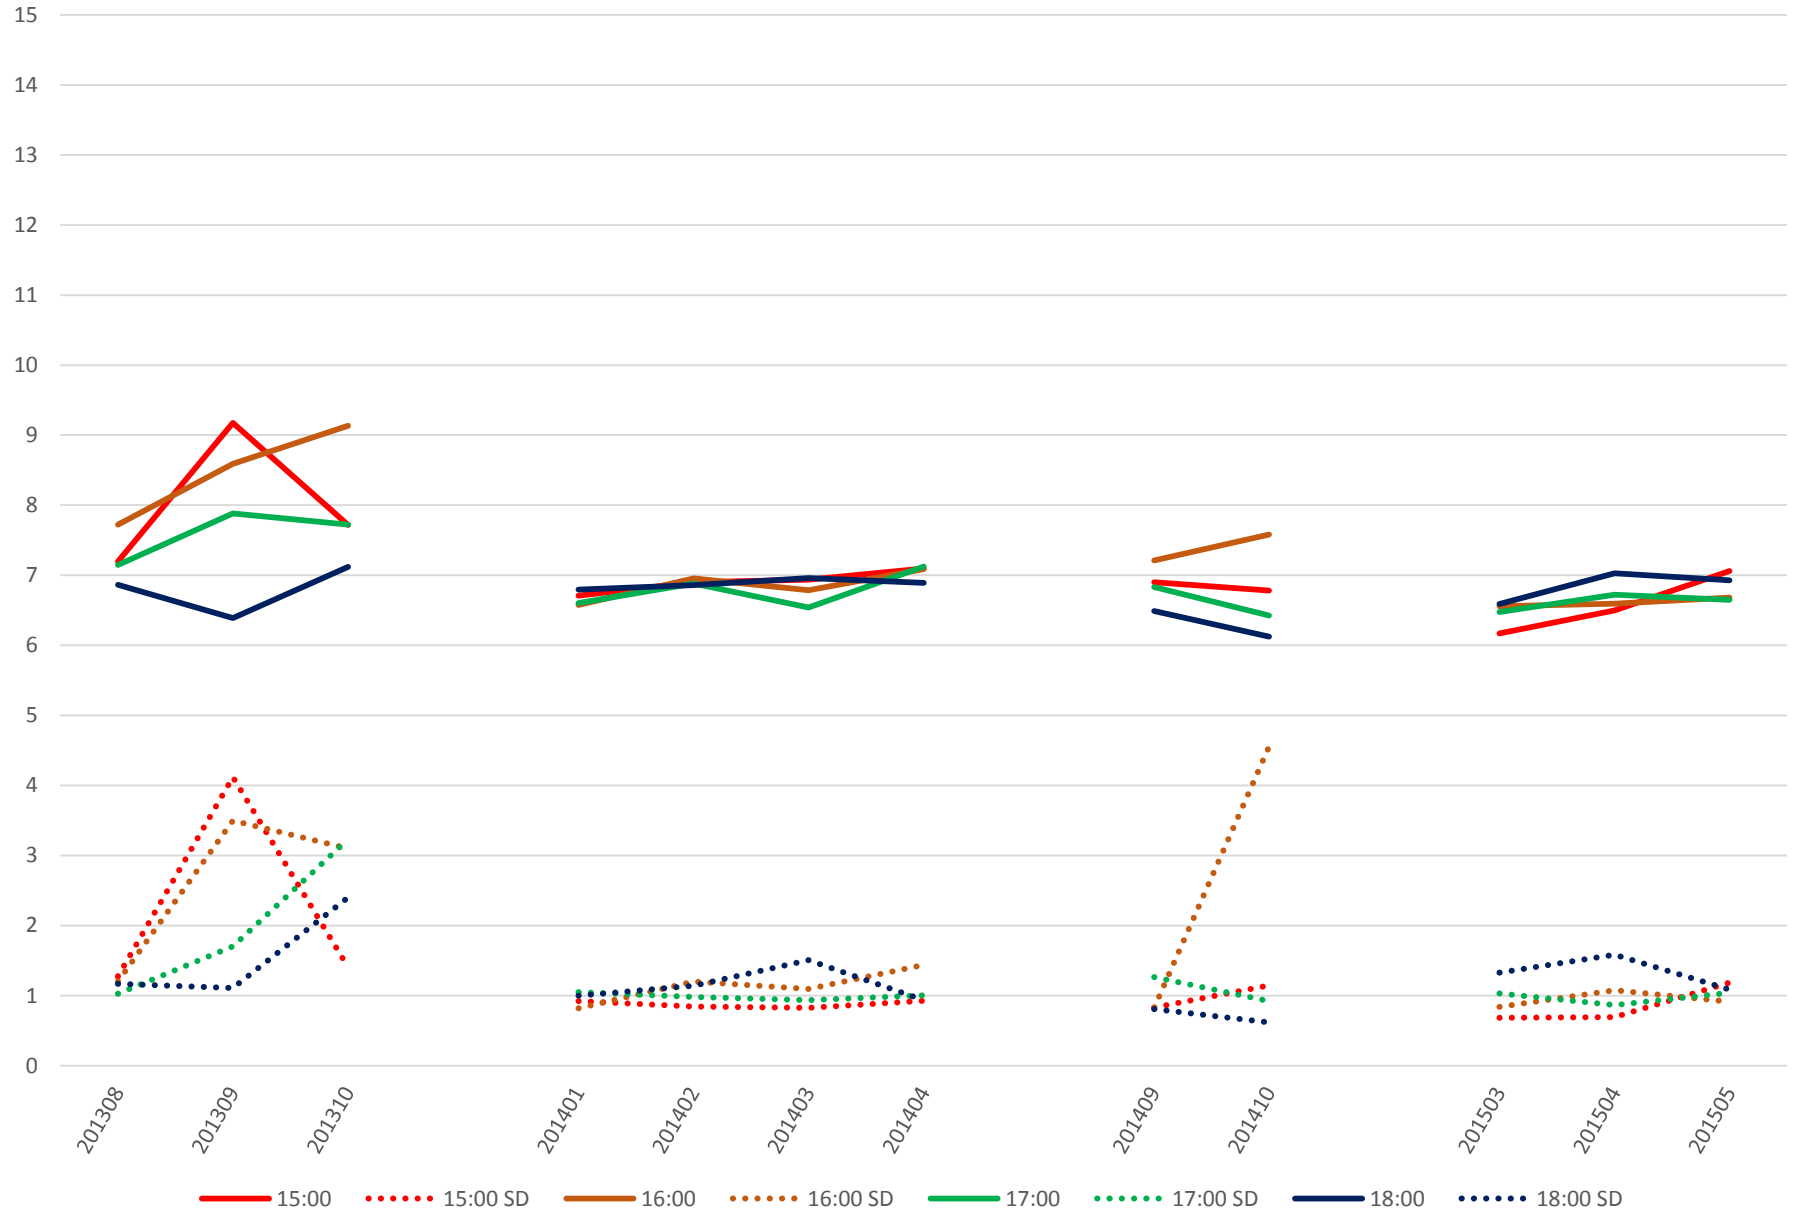

501 Queen Link Times From Parliament St. To Yonge St. Westbound Saturday Morning

501 Queen Link Times From Parliament St. To Yonge St. Westbound Saturday MIDDAY

501 Queen Link Times From Parliament St. To Yonge St. Westbound Saturday Afternoon

501 Queen Link Times From Parliament St. To Yonge St. Westbound Saturday Evening

501 Queen Link Times From Parliament St. To Yonge St. Westbound Sunday Morning

501 Queen Link Times From Parliament St. To Yonge St. Westbound Sunday Midday

501 Queen Link Times From Parliament St. To Yonge St. Westbound Sunday Afternoon

501 Queen Link Times From Parliament St. To Yonge St. Westbound Sunday Evening