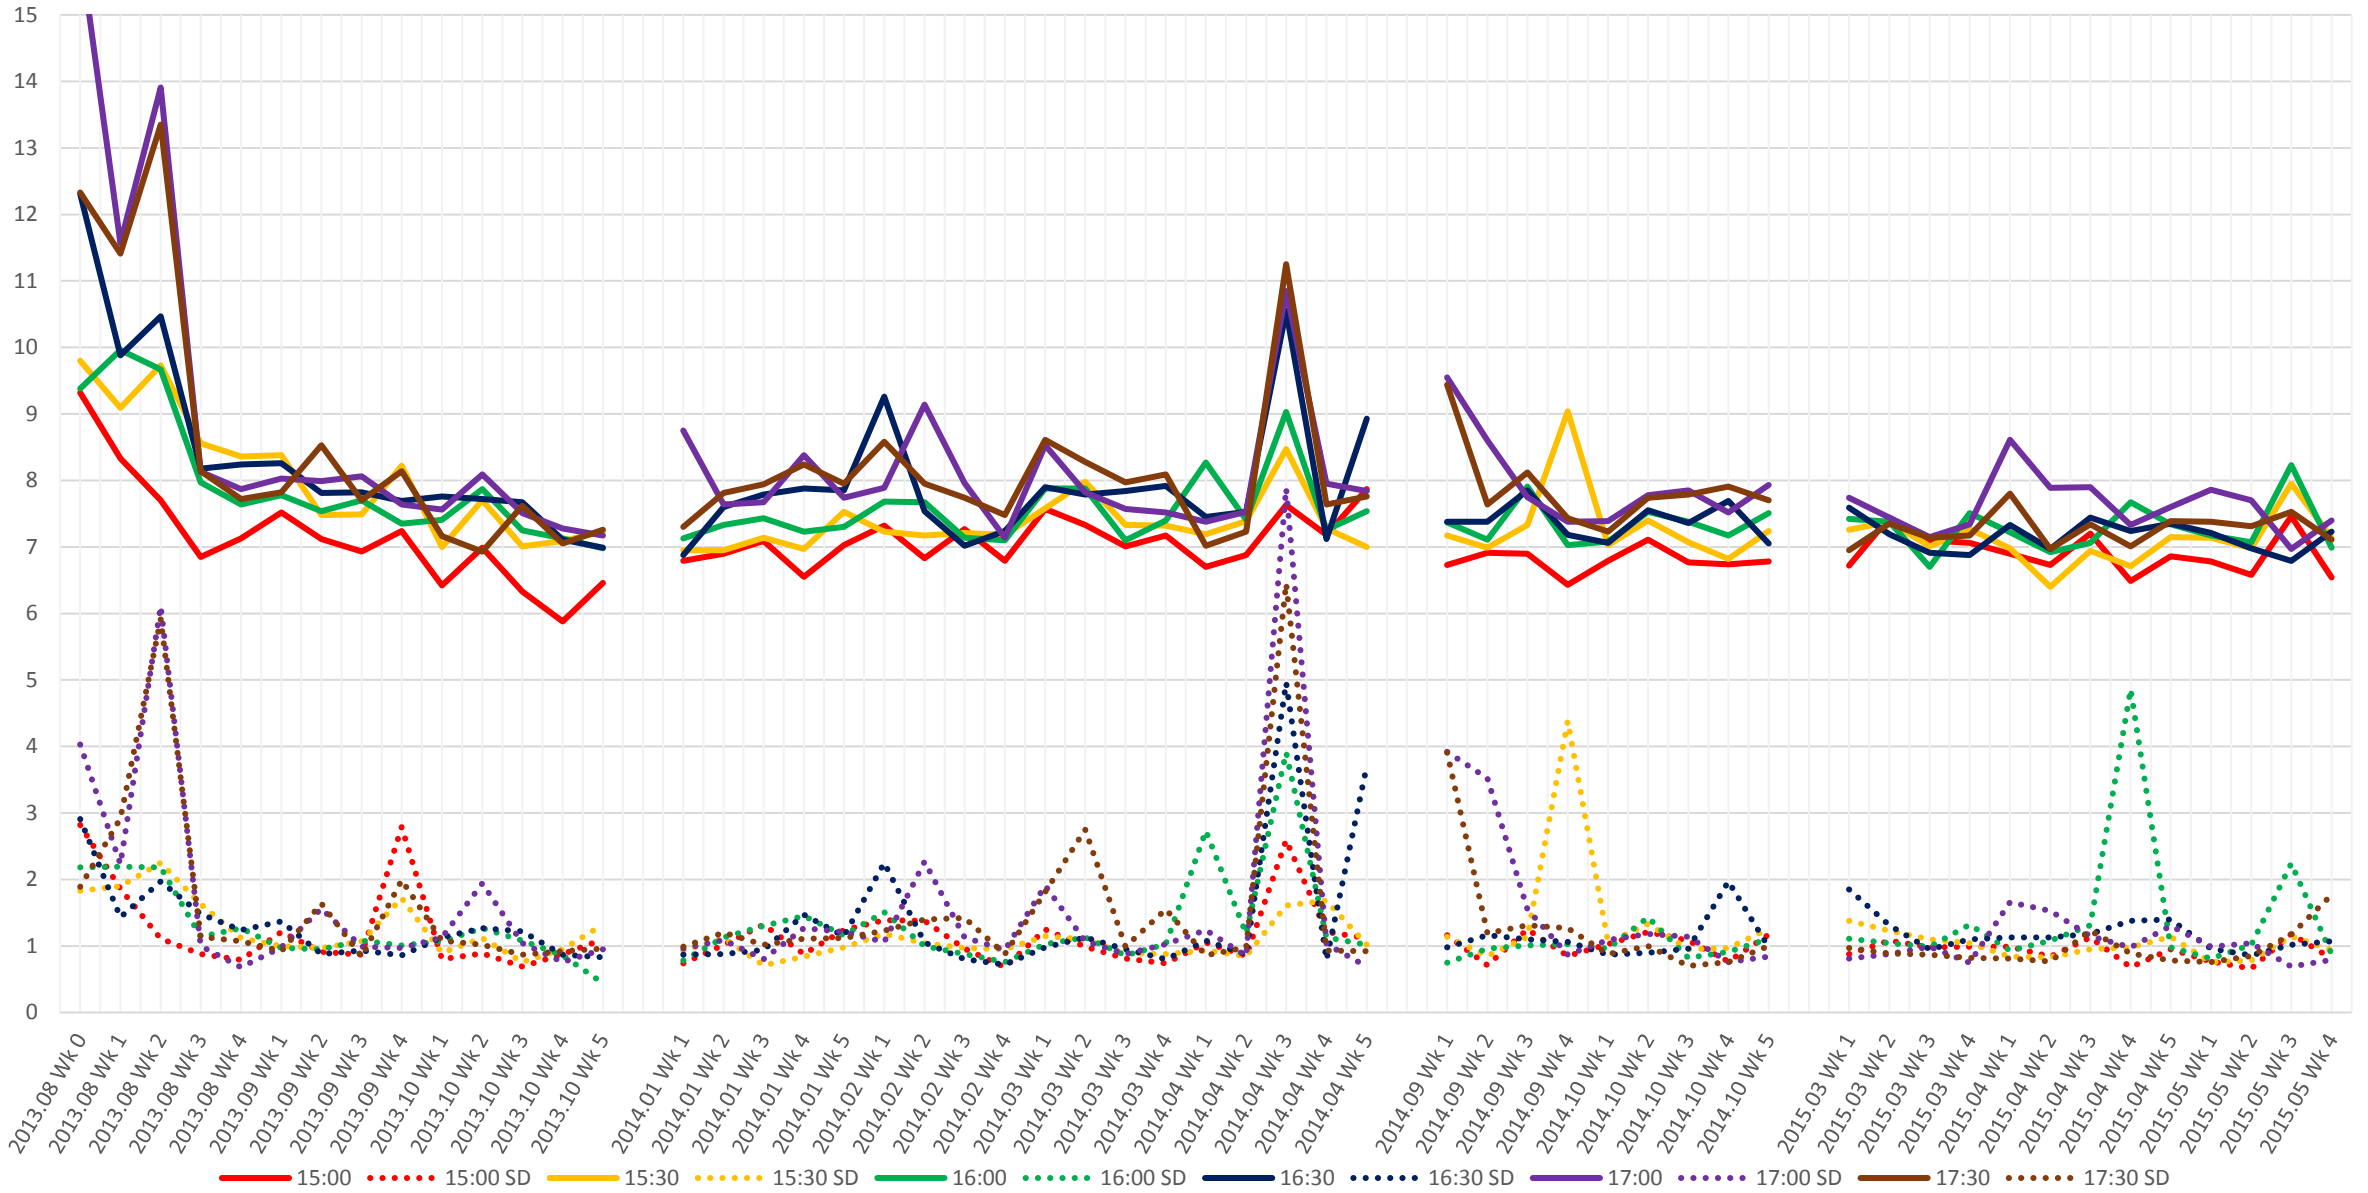

501 Queen Link Times From Parliament St. To Yonge St. Westbound Early Morning

501 Queen Link Times From Parliament St. To Yonge St. Westbound Late Morning

501 Queen Link Times From Parliament St. To Yonge St. Westbound Early Afternoon

501 Queen Link Times From Parliament St. To Yonge St. Westbound Late Afternoon

501 Queen Link Times From Parliament St. To Yonge St. Westbound Early Evening

501 Queen Link Times From Parliament St. To Yonge St. Westbound Late Evening