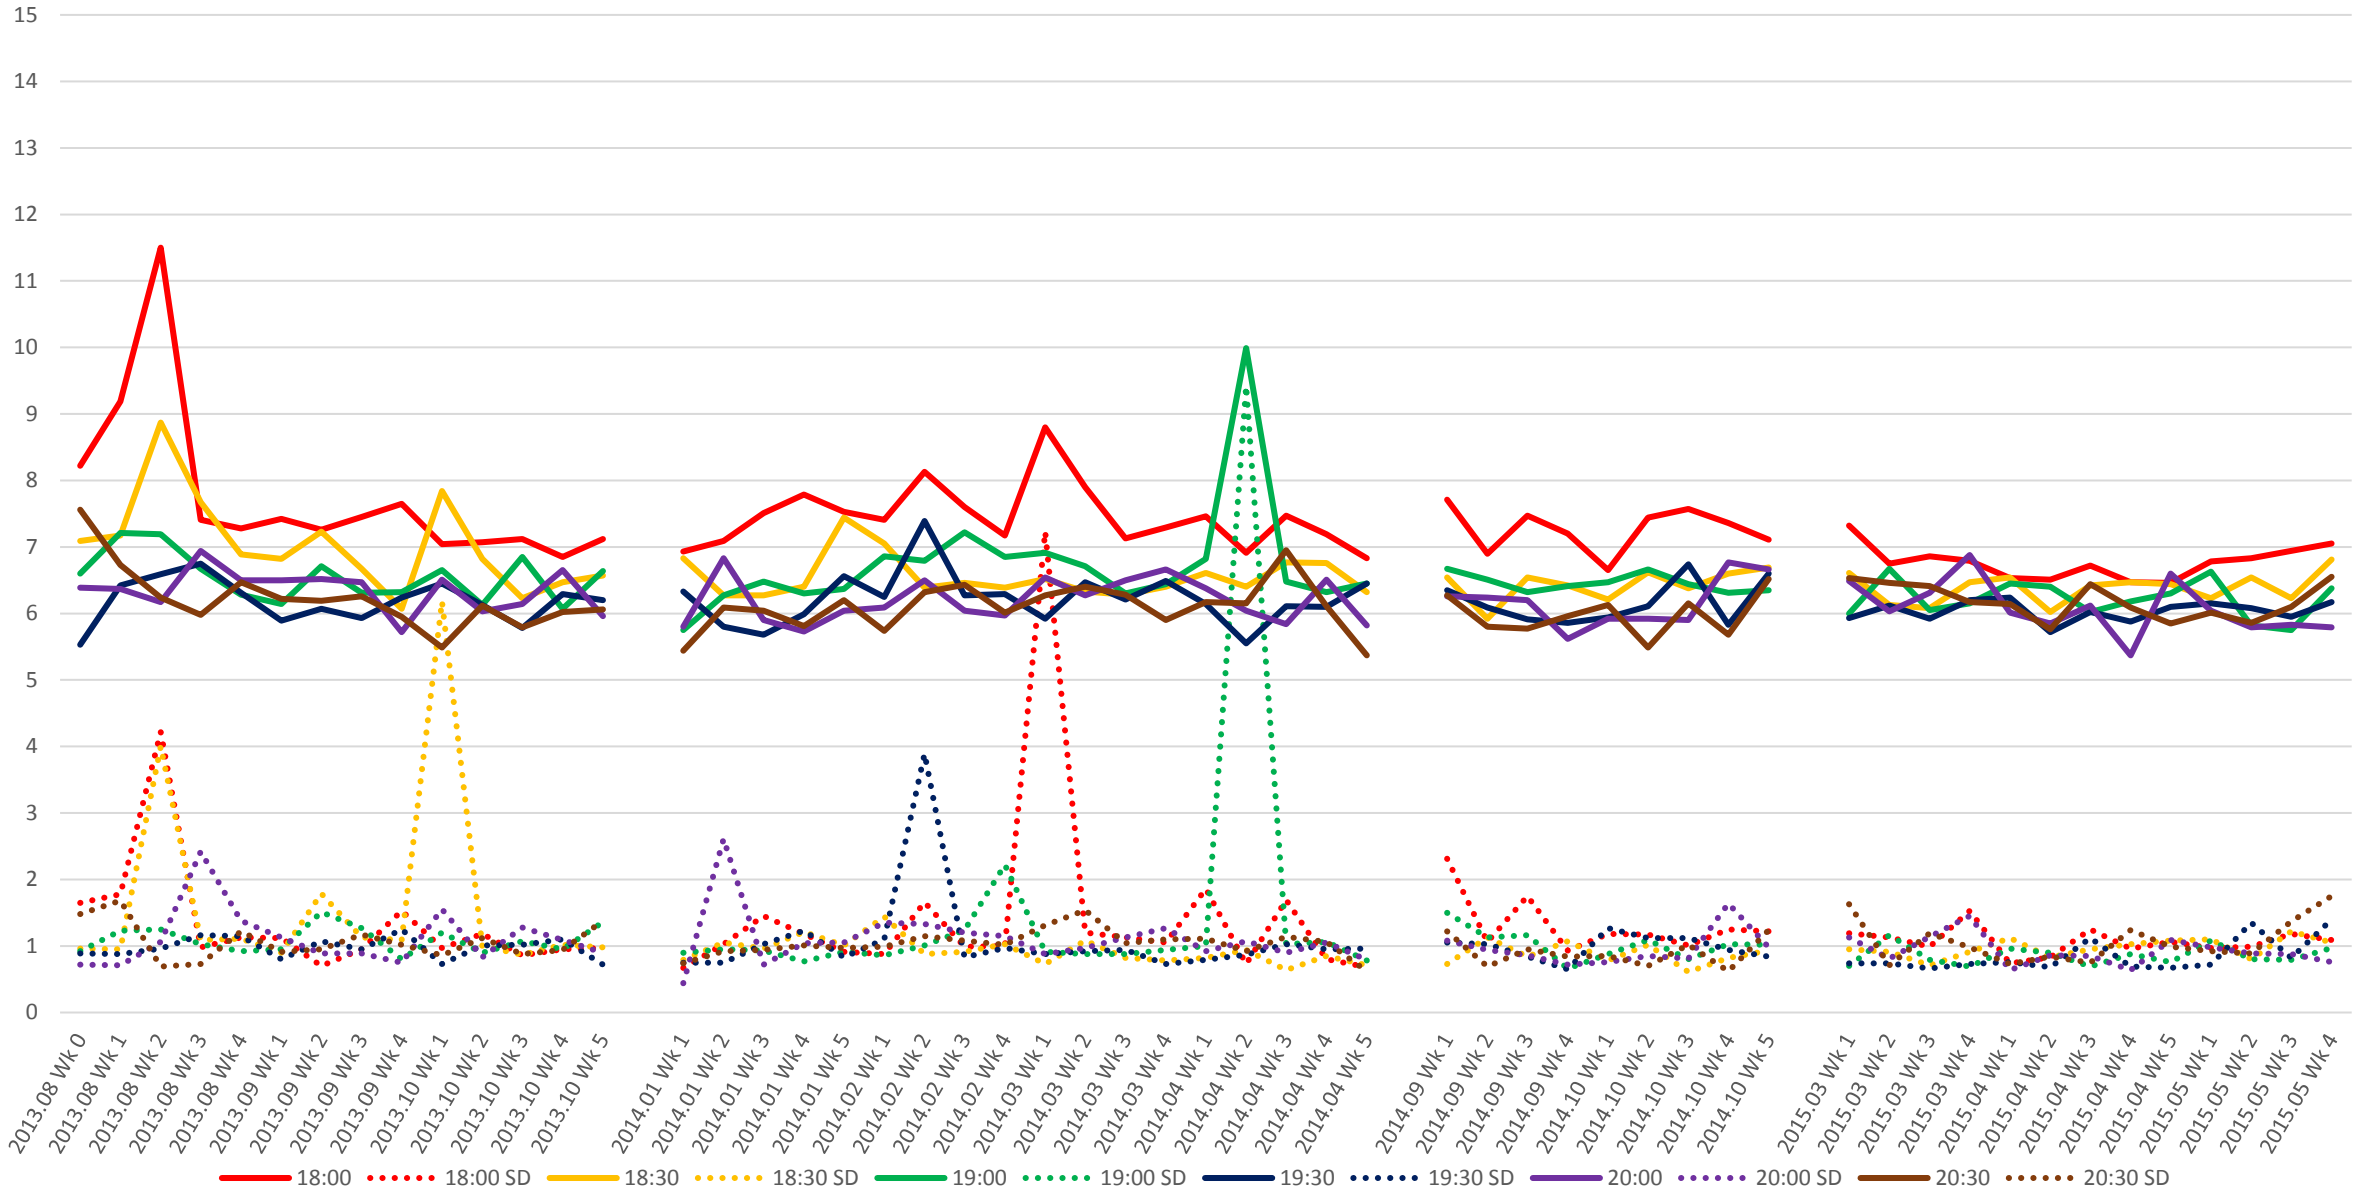

501 Queen Link Times From Parliament St. To Yonge St. Westbound Early Morning

501 Queen Link Times From Parliament St. To Yonge St. Westbound Late Morning

501 Queen Link Times From Parliament St. To Yonge St. Westbound Early Afternoon

501 Queen Link Times From Parliament St. To Yonge St. Westbound Late Afternoon

501 Queen Link Times From Parliament St. To Yonge St. Westbound Early Evening

501 Queen Link Times From Parliament St. To Yonge St. Westbound Late Evening