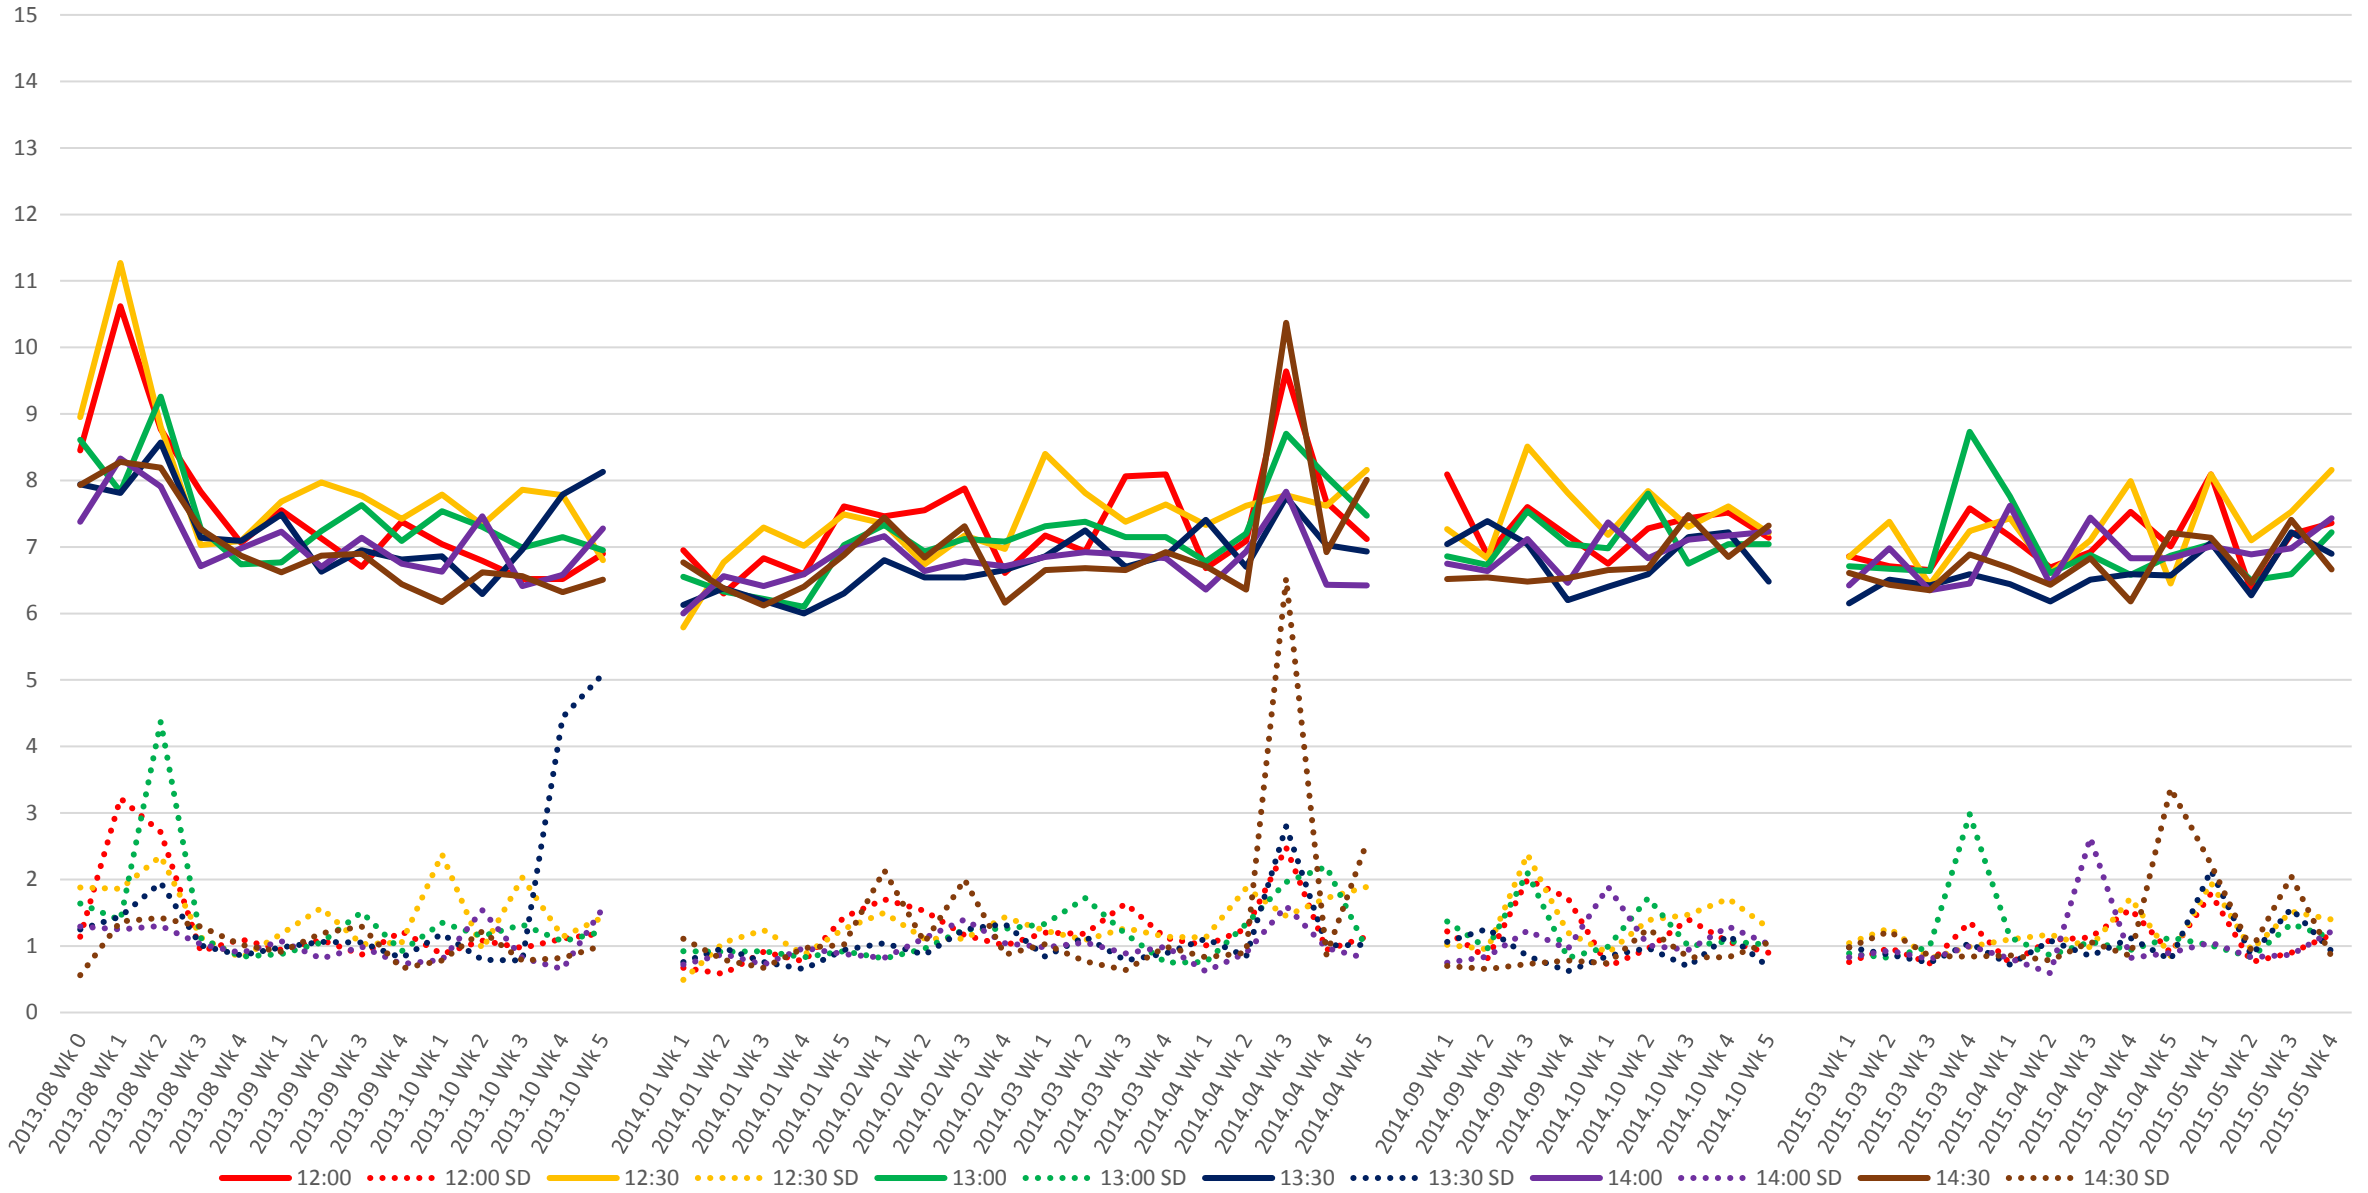

501 Queen Link Times From Parliament St. To Yonge St. Westbound Early Morning

501 Queen Link Times From Parliament St. To Yonge St. Westbound Late Morning

501 Queen Link Times From Parliament St. To Yonge St. Westbound Early Afternoon

501 Queen Link Times From Parliament St. To Yonge St. Westbound Late Afternoon

501 Queen Link Times From Parliament St. To Yonge St. Westbound Early Evening

501 Queen Link Times From Parliament St. To Yonge St. Westbound Late Evening