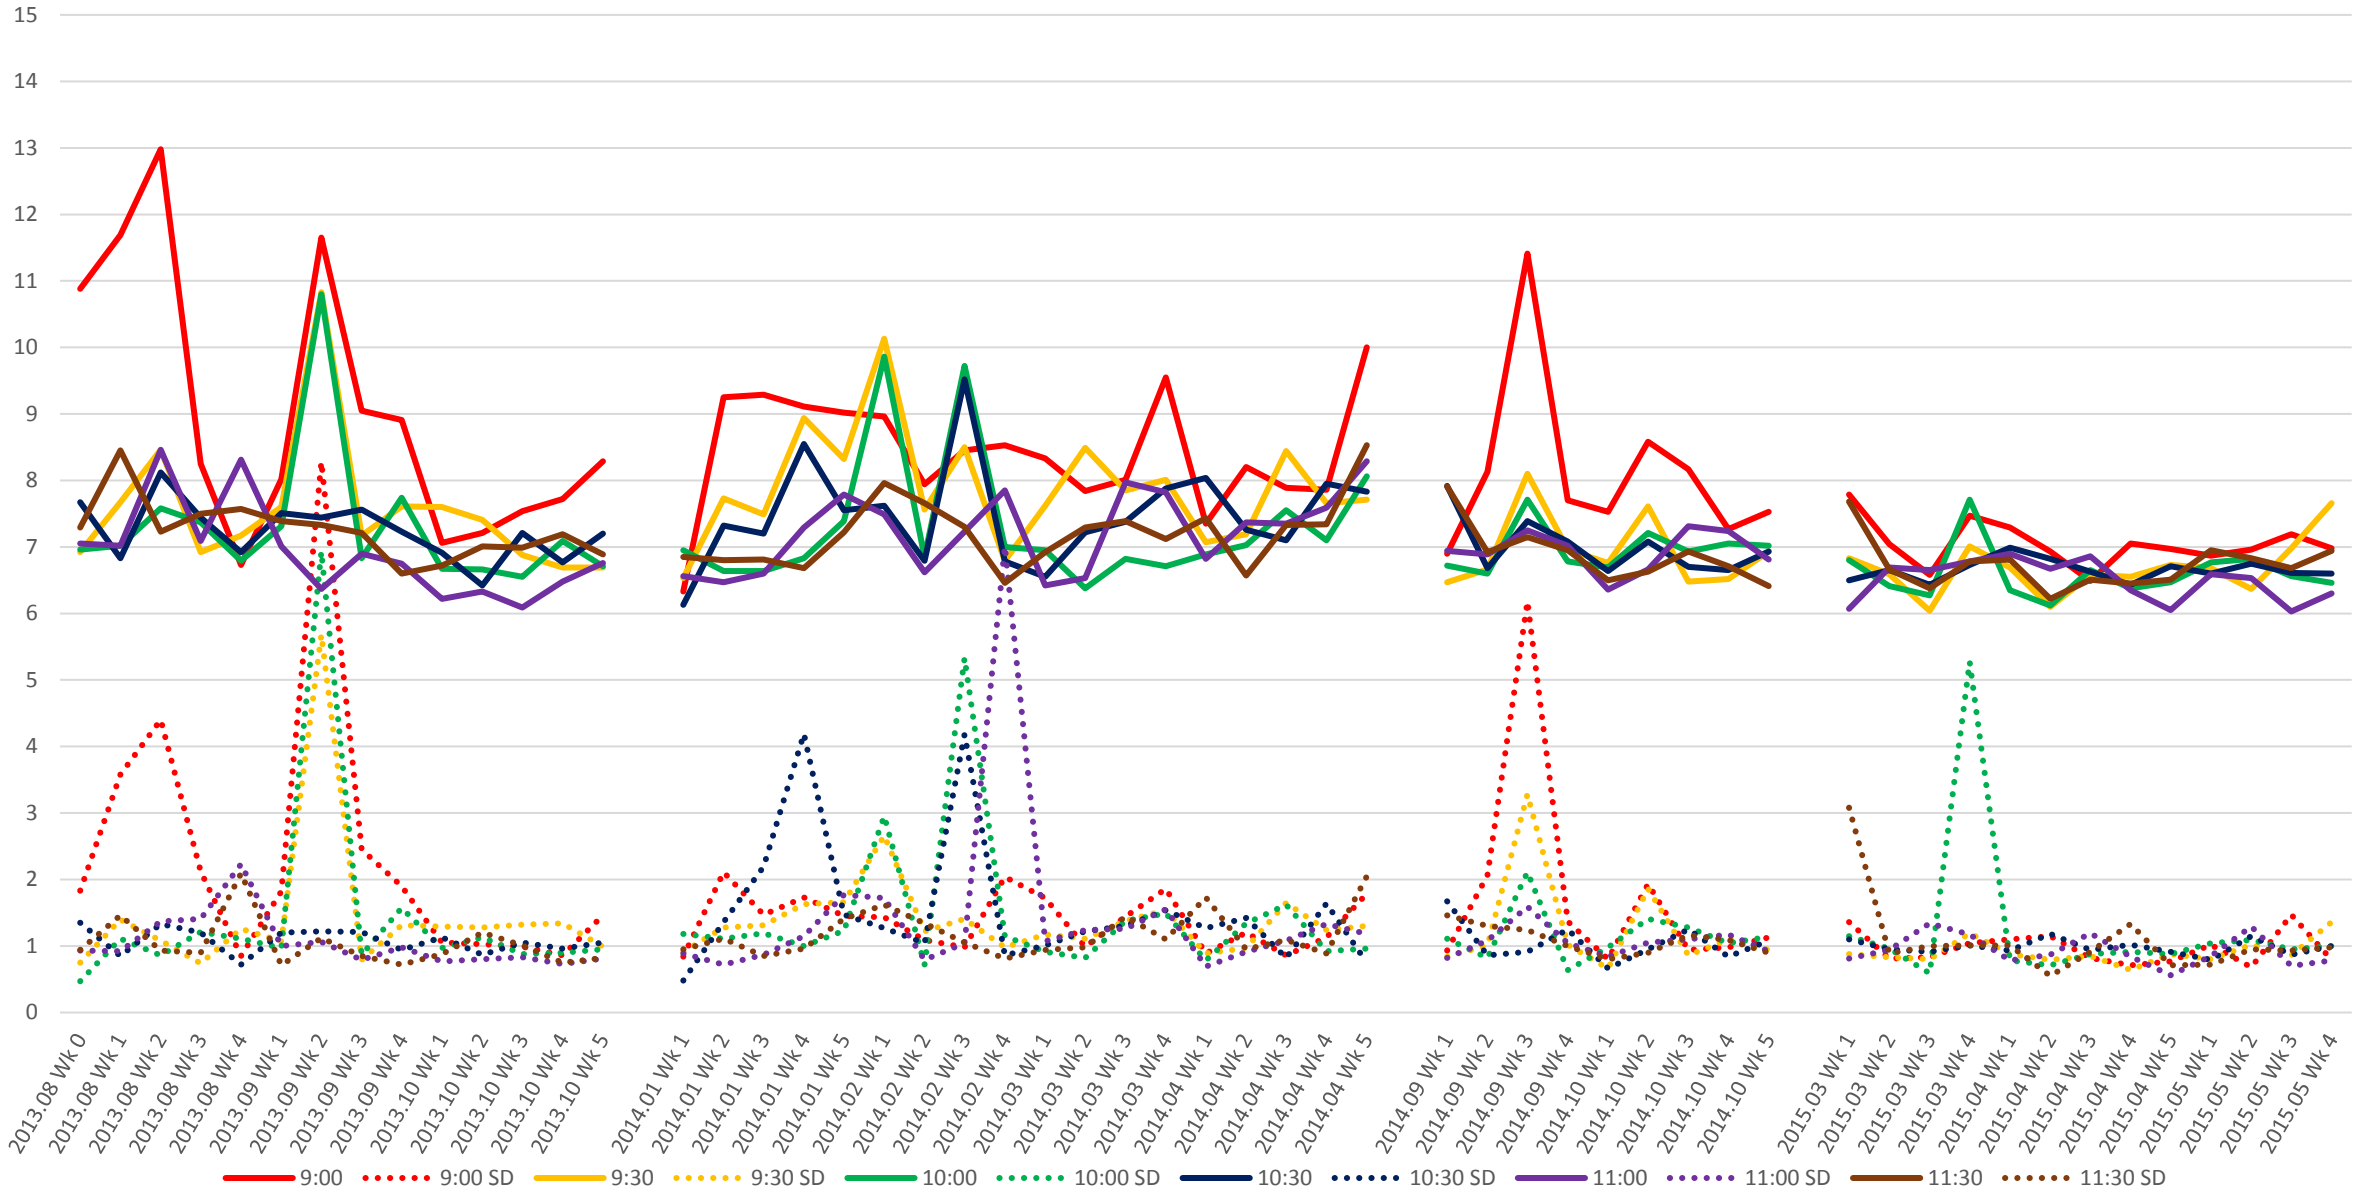

501 Queen Link Times From Parliament St. To Yonge St. Westbound Early Morning

501 Queen Link Times From Parliament St. To Yonge St. Westbound Late Morning

501 Queen Link Times From Parliament St. To Yonge St. Westbound Early Afternoon

501 Queen Link Times From Parliament St. To Yonge St. Westbound Late Afternoon

501 Queen Link Times From Parliament St. To Yonge St. Westbound Early Evening

501 Queen Link Times From Parliament St. To Yonge St. Westbound Late Evening