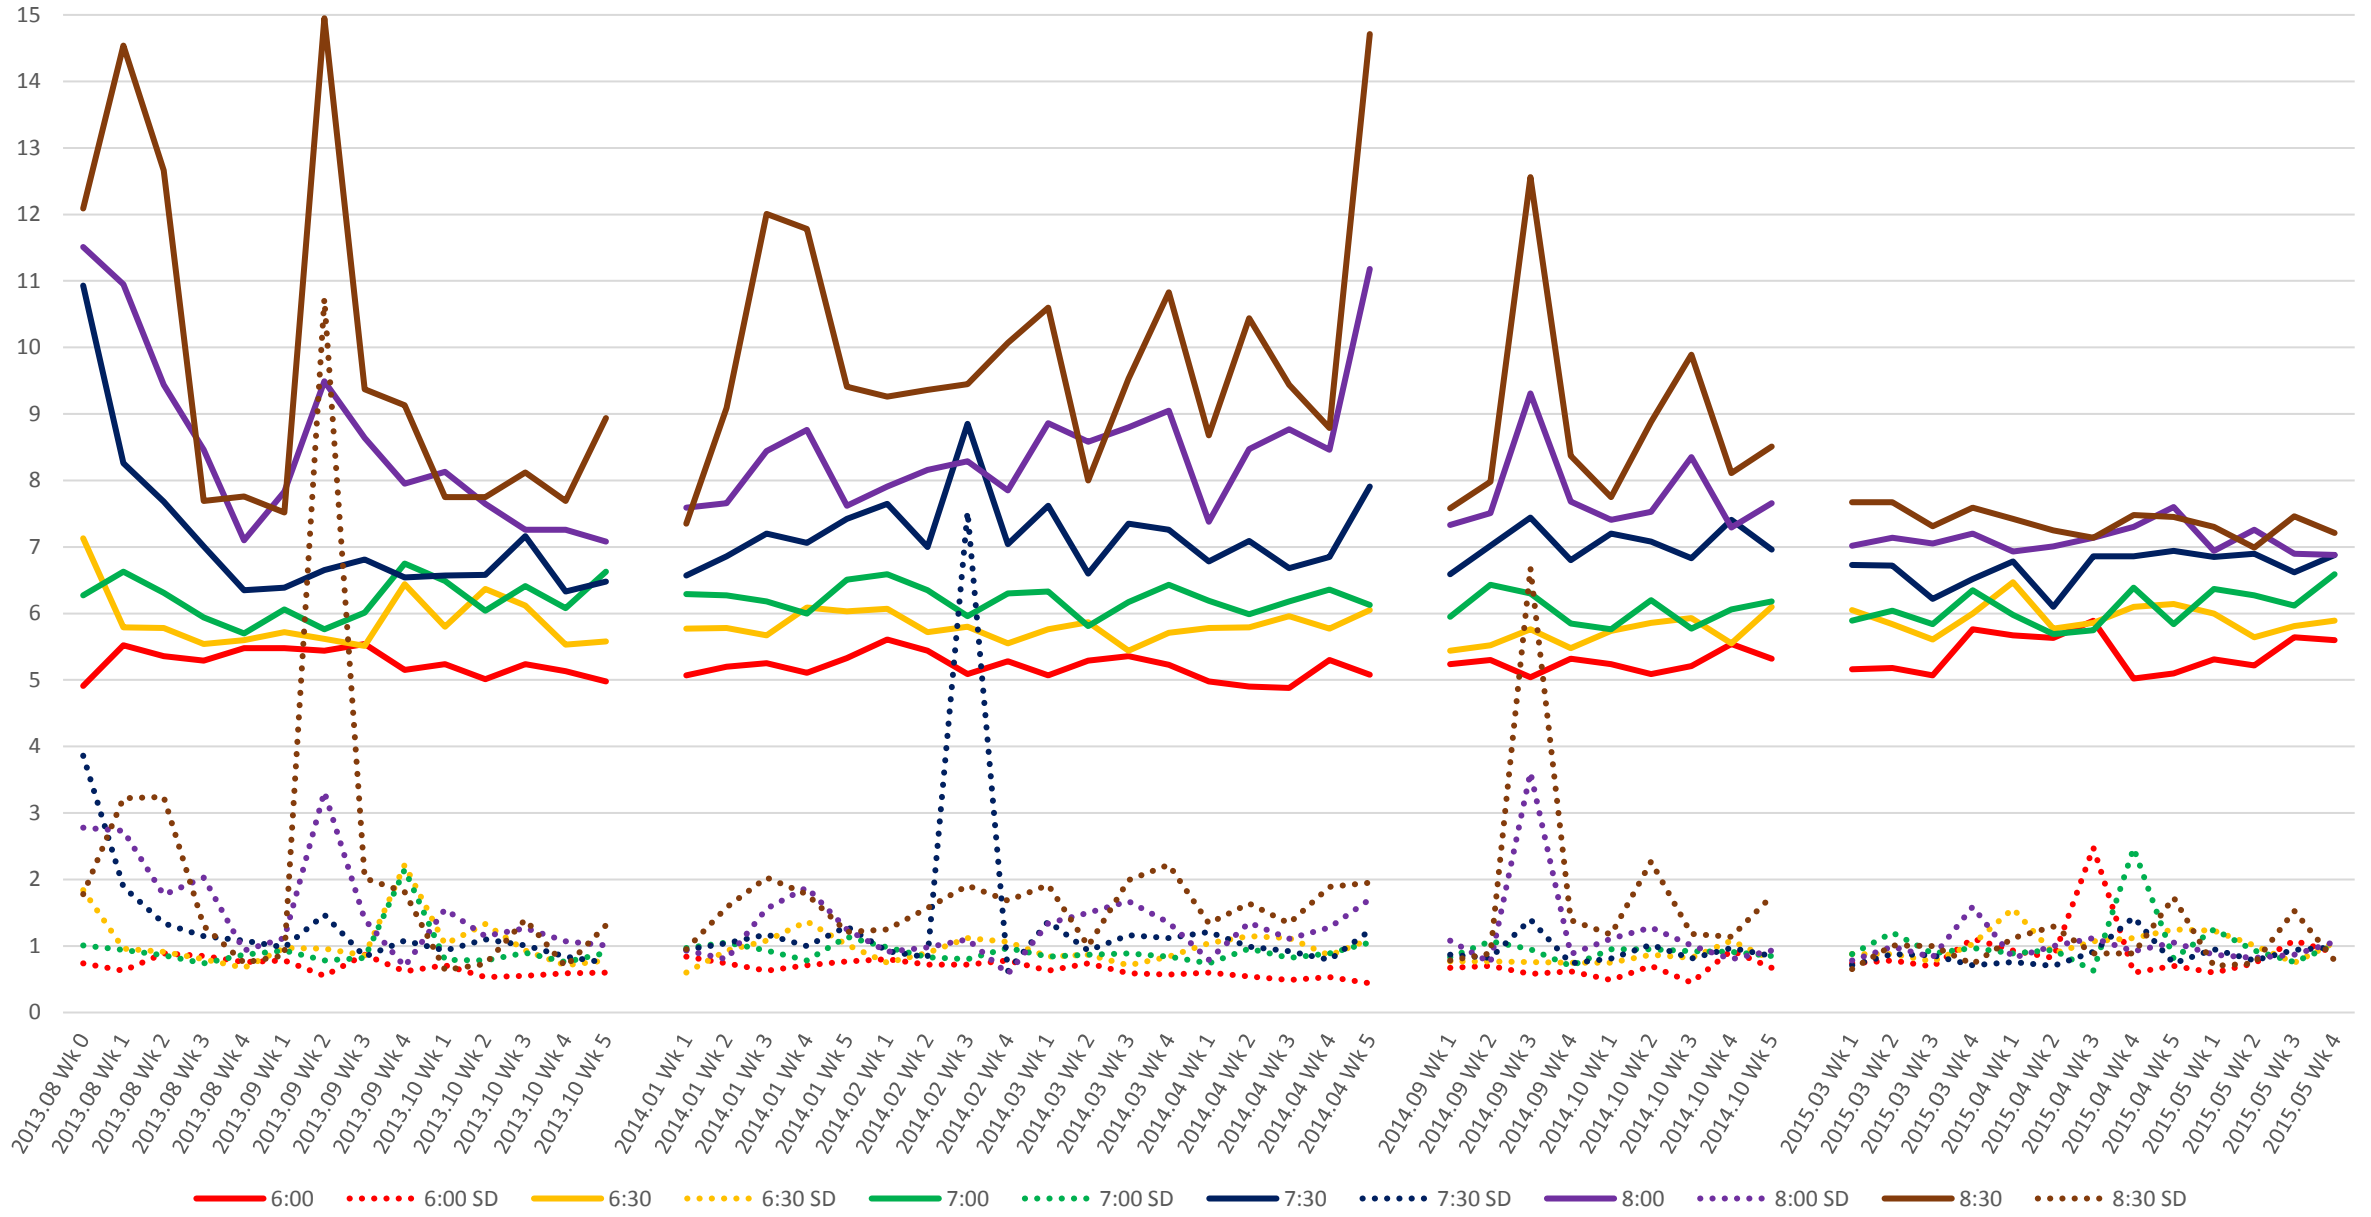

501 Queen Link Times From Parliament St. To Yonge St. Westbound Early Morning

501 Queen Link Times From Parliament St. To Yonge St. Westbound Late Morning

501 Queen Link Times From Parliament St. To Yonge St. Westbound Early Afternoon

501 Queen Link Times From Parliament St. To Yonge St. Westbound Late Afternoon

501 Queen Link Times From Parliament St. To Yonge St. Westbound Early Evening

501 Queen Link Times From Parliament St. To Yonge St. Westbound Late Evening