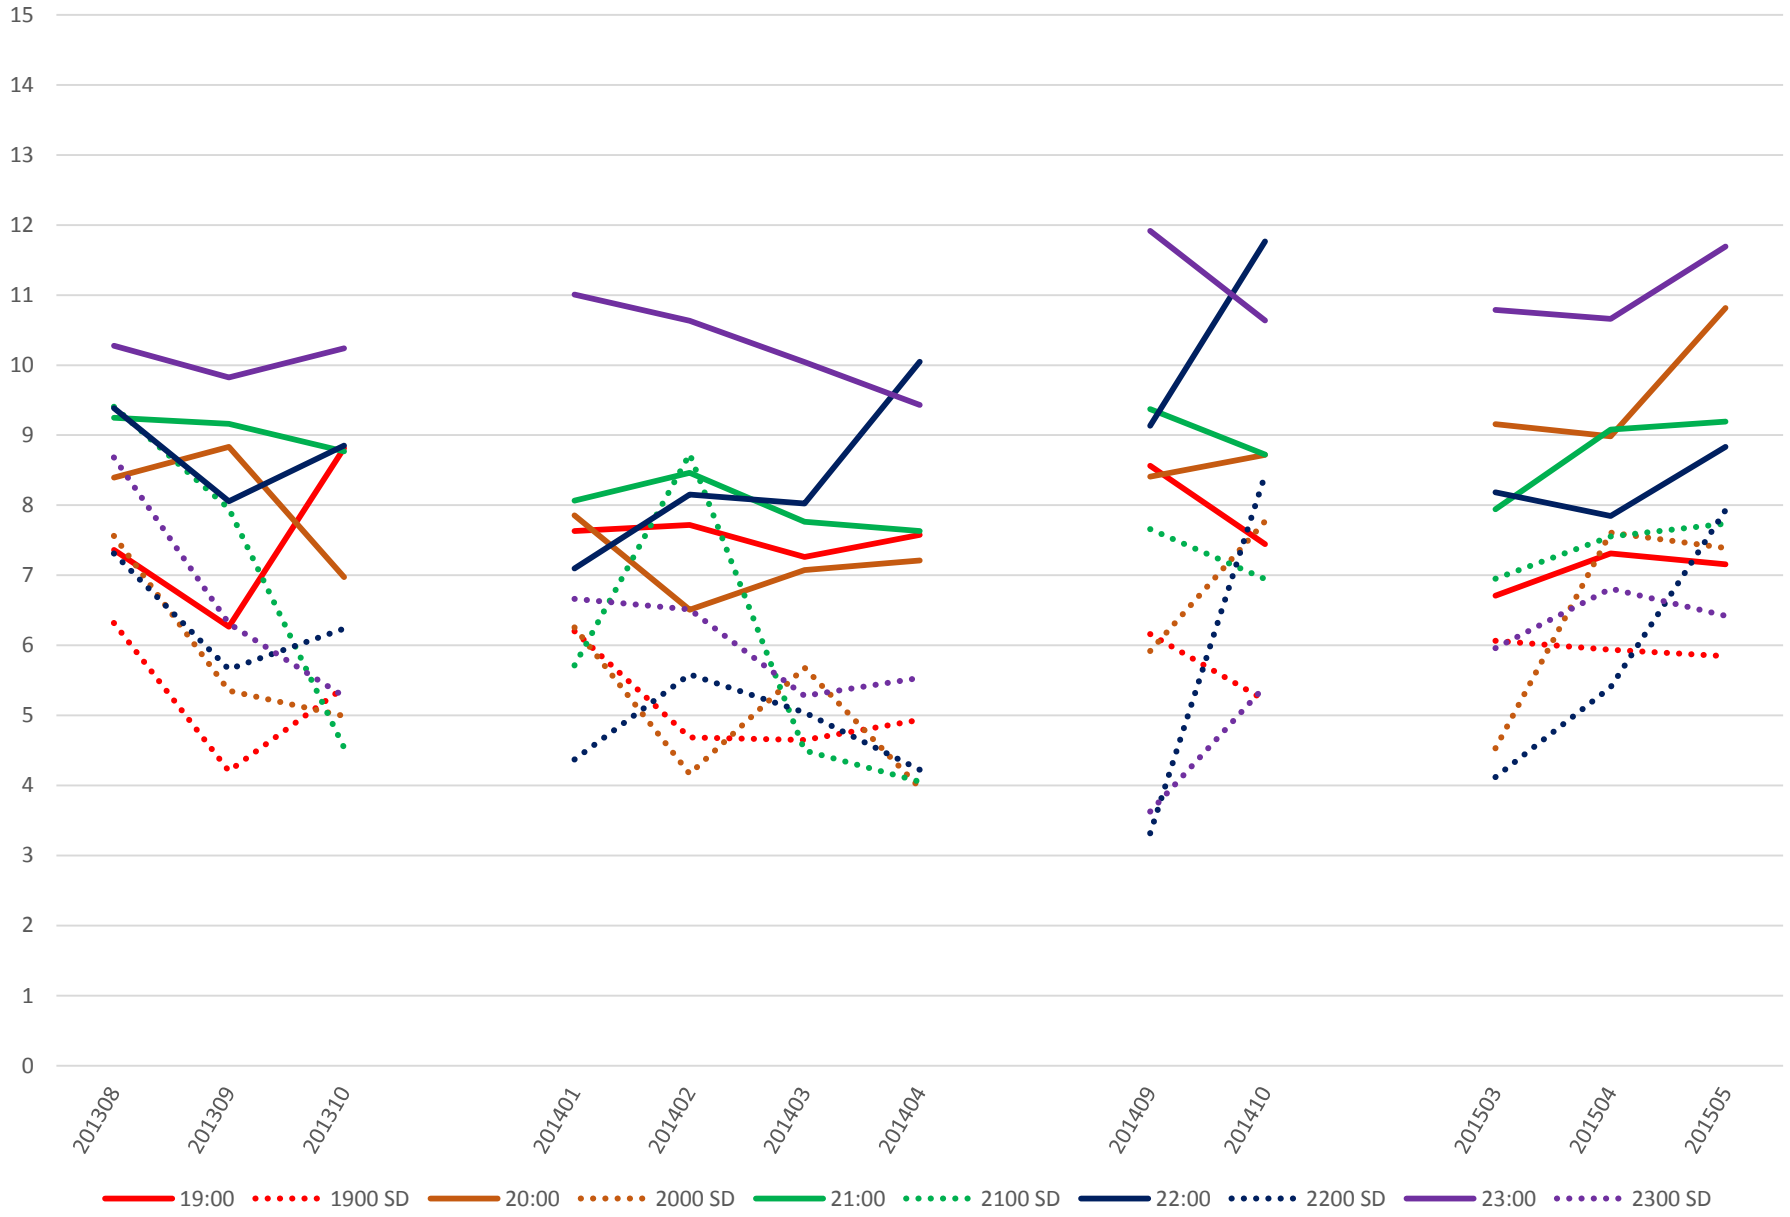

501 Queen Headways at Greenwood Ave. Westbound Saturday Morning

501 Queen Headways at Greenwood Ave. Westbound Saturday Midday

501 Queen Headways at Greenwood Ave. Westbound Saturday Afternoon

501 Queen Headways at Greenwood Ave. Westbound Saturday Evening

501 Queen Headways at Greenwood Ave. Westbound Sunday Morning

501 Queen Headways at Greenwood Ave. Westbound Sunday Midday

501 Queen Headways at Greenwood Ave. Westbound Sunday Afternoon

501 Queen Headways at Greenwood Ave. Westbound Sunday Evening