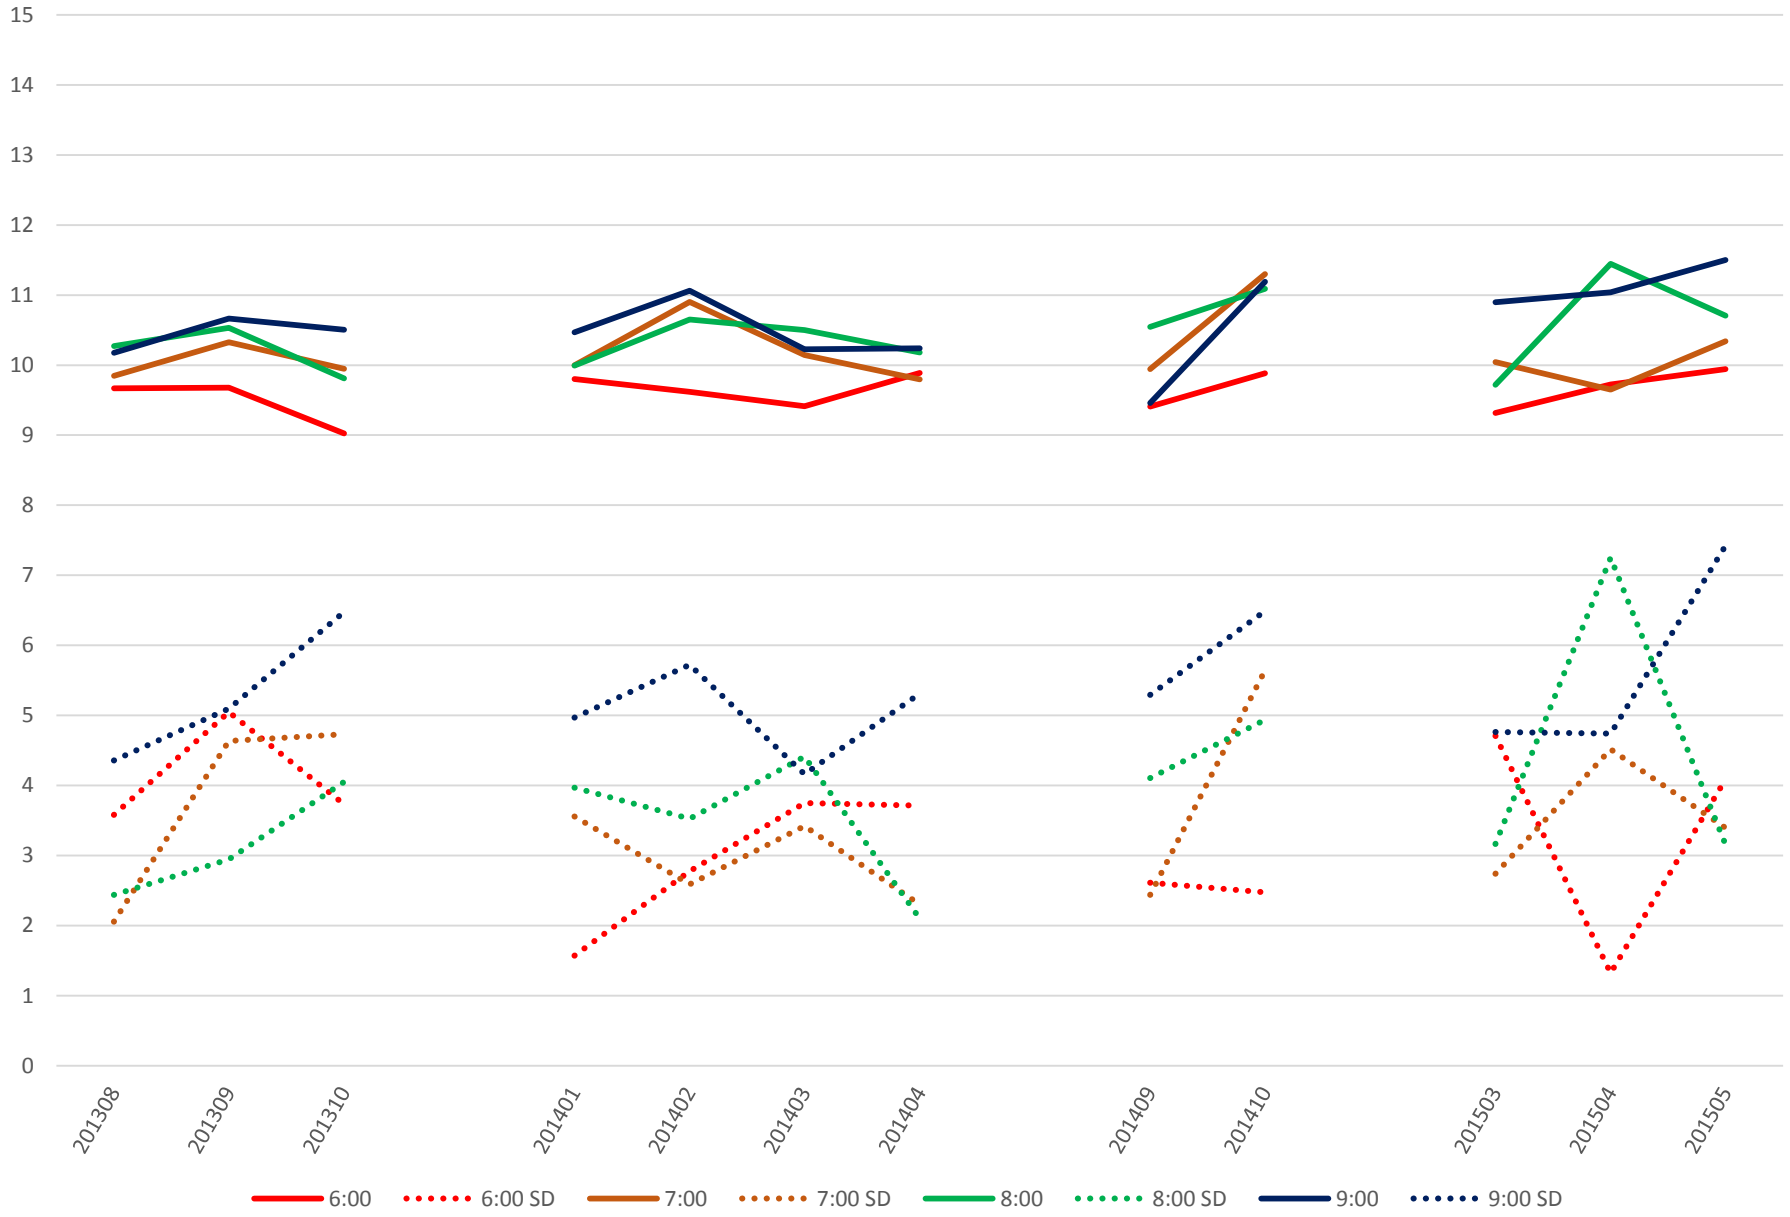

501 Queen Headways at Greenwood Ave. Westbound Saturday Morning

501 Queen Headways at Greenwood Ave. Westbound Saturday Midday

501 Queen Headways at Greenwood Ave. Westbound Saturday Afternoon

501 Queen Headways at Greenwood Ave. Westbound Saturday Evening

501 Queen Headways at Greenwood Ave. Westbound Sunday Morning

501 Queen Headways at Greenwood Ave. Westbound Sunday Midday

501 Queen Headways at Greenwood Ave. Westbound Sunday Afternoon

501 Queen Headways at Greenwood Ave. Westbound Sunday Evening