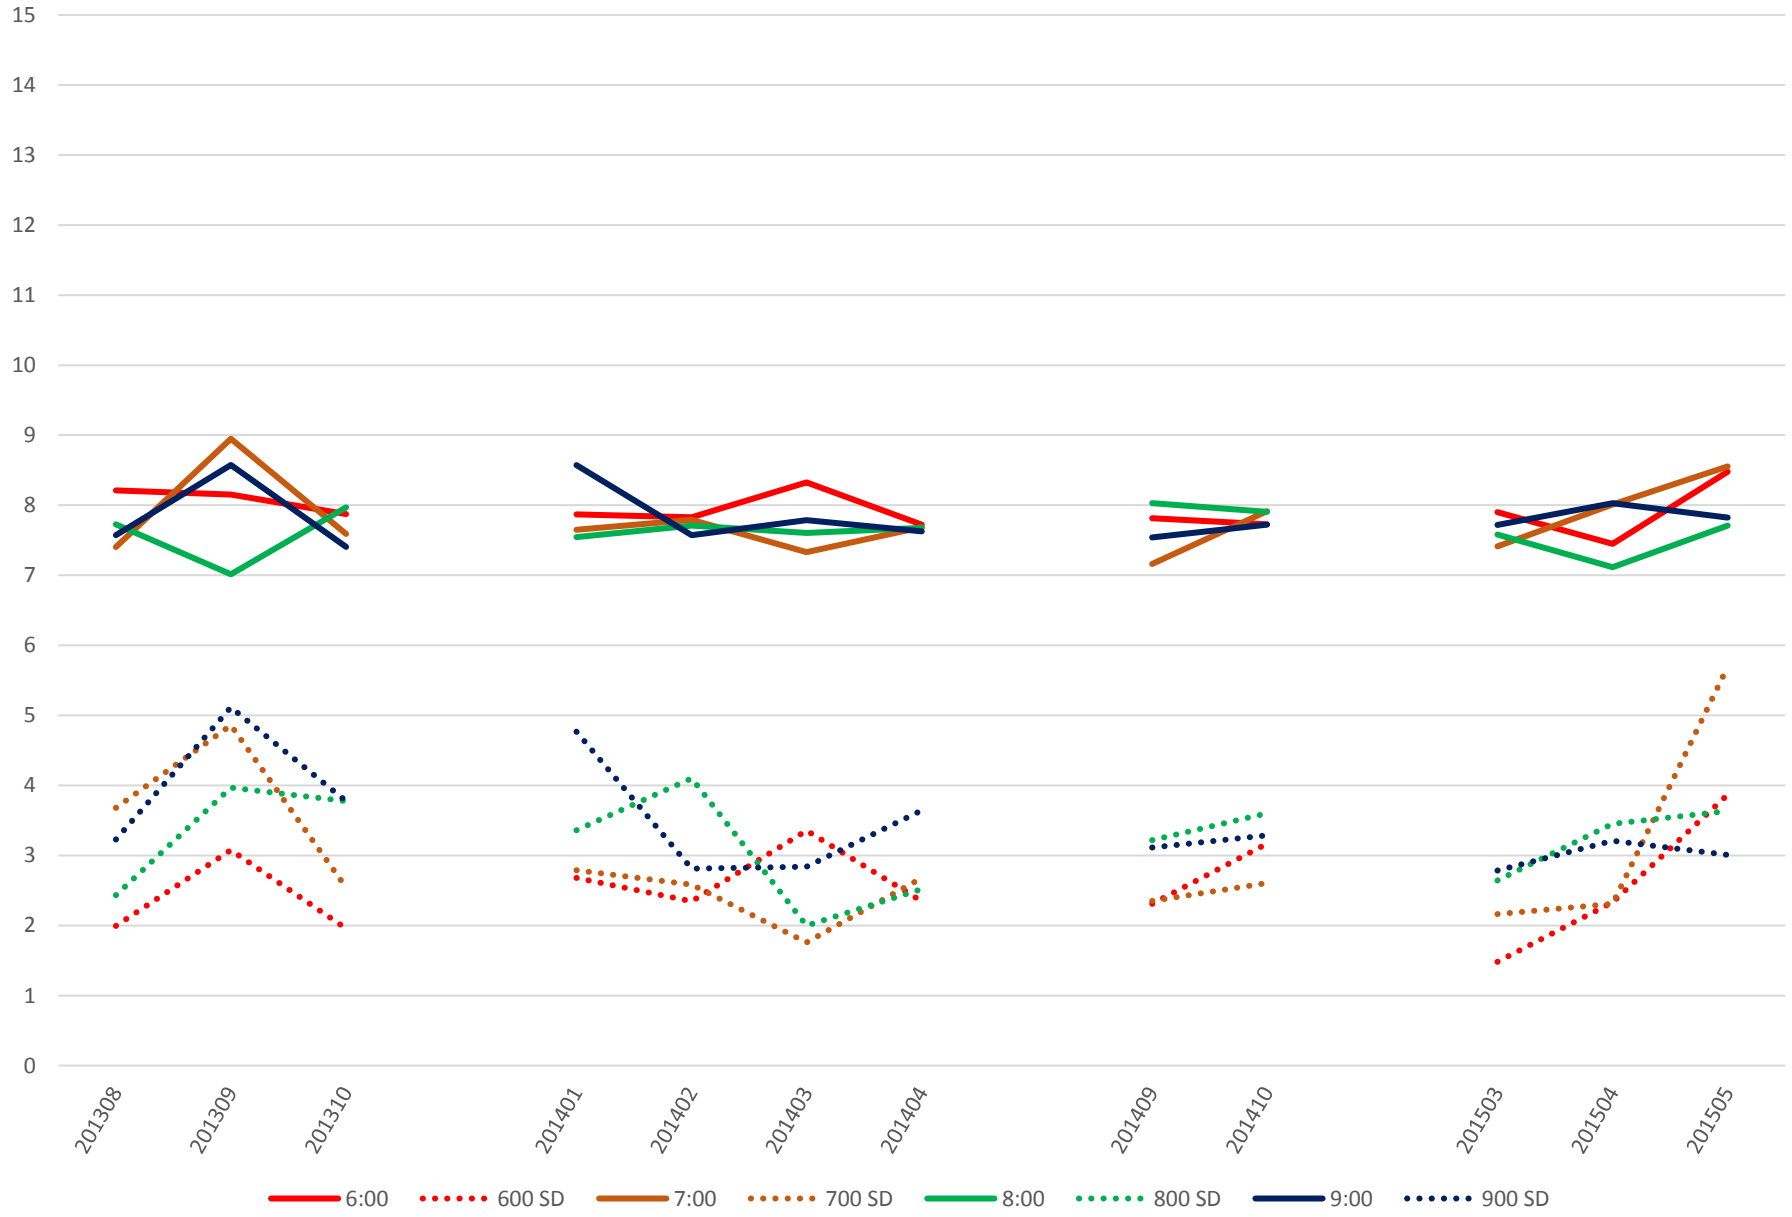

501 Queen Headways at Greenwood Ave. Westbound Saturday Morning

501 Queen Headways at Greenwood Ave. Westbound Saturday Midday

501 Queen Headways at Greenwood Ave. Westbound Saturday Afternoon

501 Queen Headways at Greenwood Ave. Westbound Saturday Evening

501 Queen Headways at Greenwood Ave. Westbound Sunday Morning

501 Queen Headways at Greenwood Ave. Westbound Sunday Midday

501 Queen Headways at Greenwood Ave. Westbound Sunday Afternoon

501 Queen Headways at Greenwood Ave. Westbound Sunday Evening