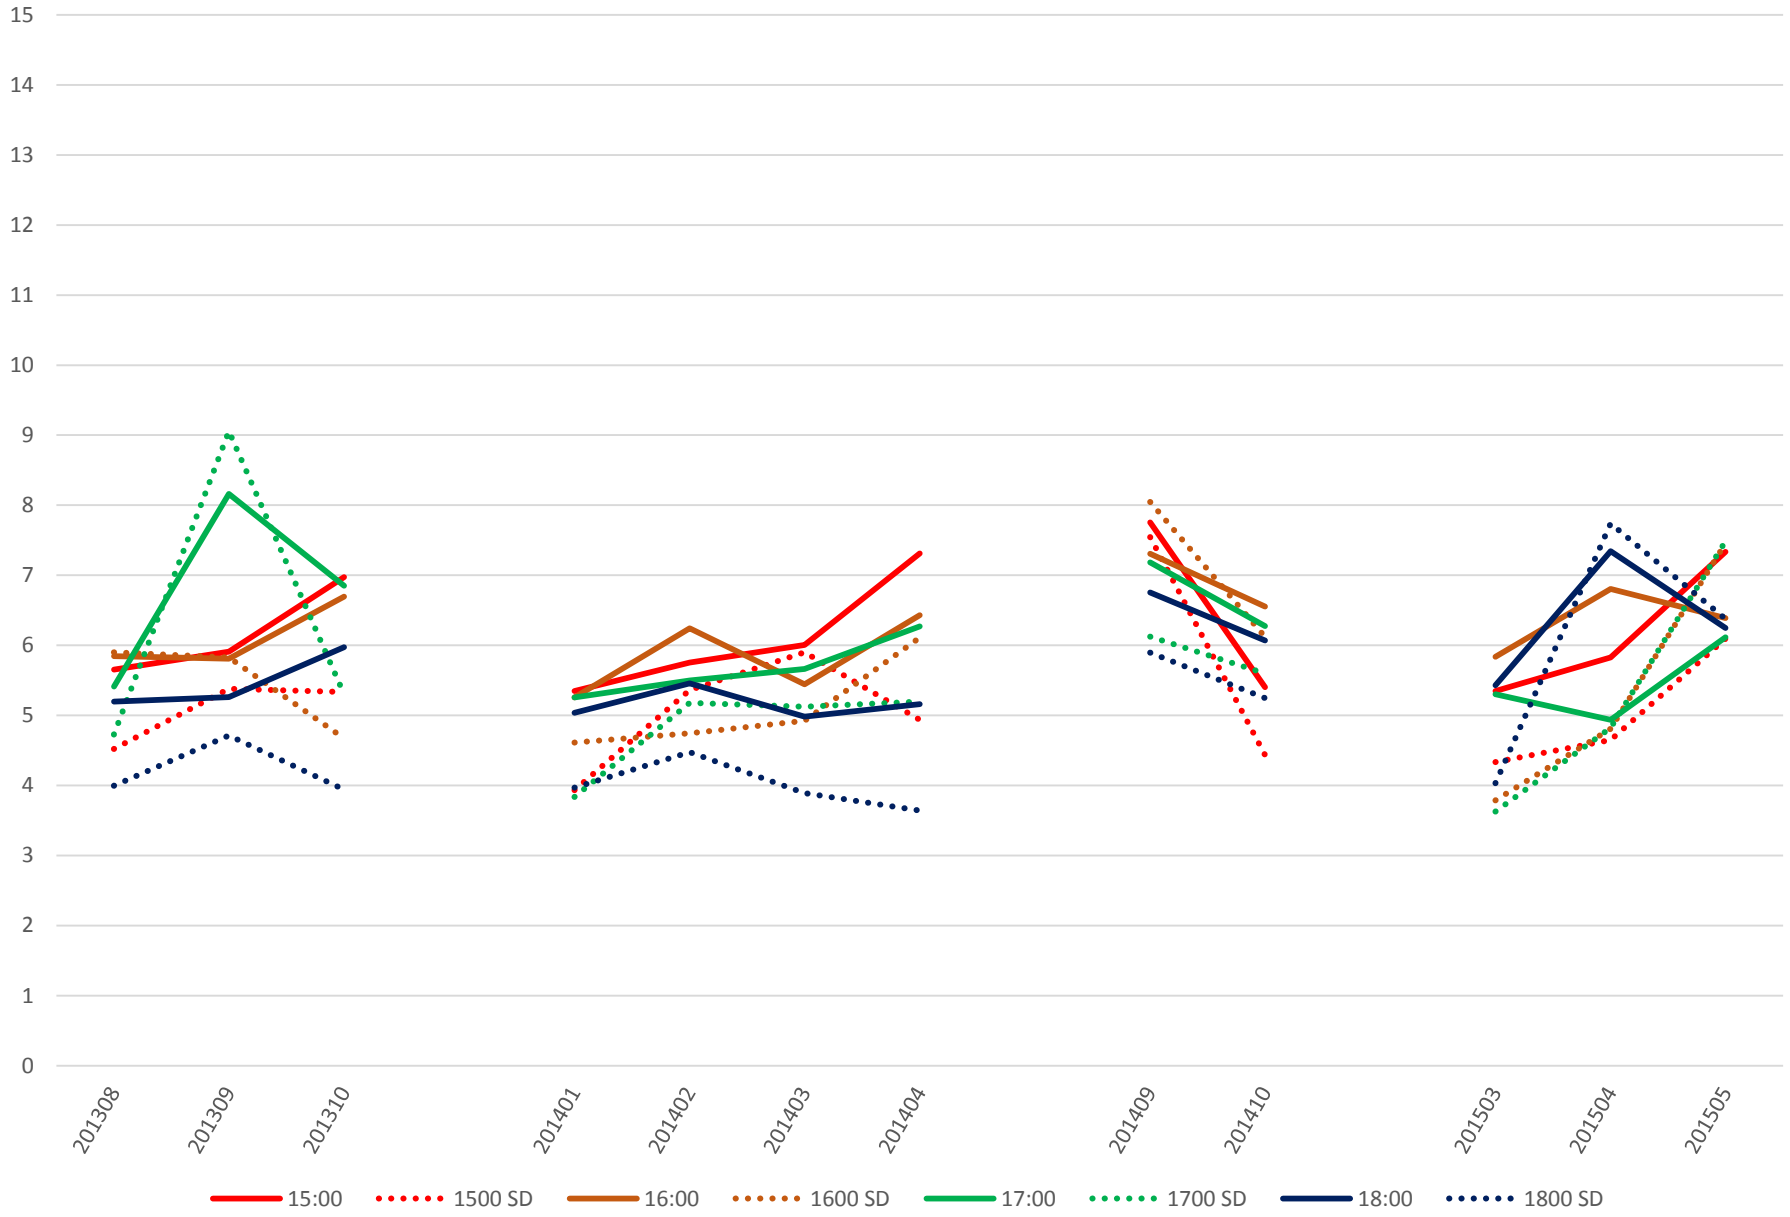

501 Queen Headways at Greenwood Ave. Westbound Saturday Morning

501 Queen Headways at Greenwood Ave. Westbound Saturday Midday

501 Queen Headways at Greenwood Ave. Westbound Saturday Afternoon

501 Queen Headways at Greenwood Ave. Westbound Saturday Evening

501 Queen Headways at Greenwood Ave. Westbound Sunday Morning

501 Queen Headways at Greenwood Ave. Westbound Sunday Midday

501 Queen Headways at Greenwood Ave. Westbound Sunday Afternoon

501 Queen Headways at Greenwood Ave. Westbound Sunday Evening