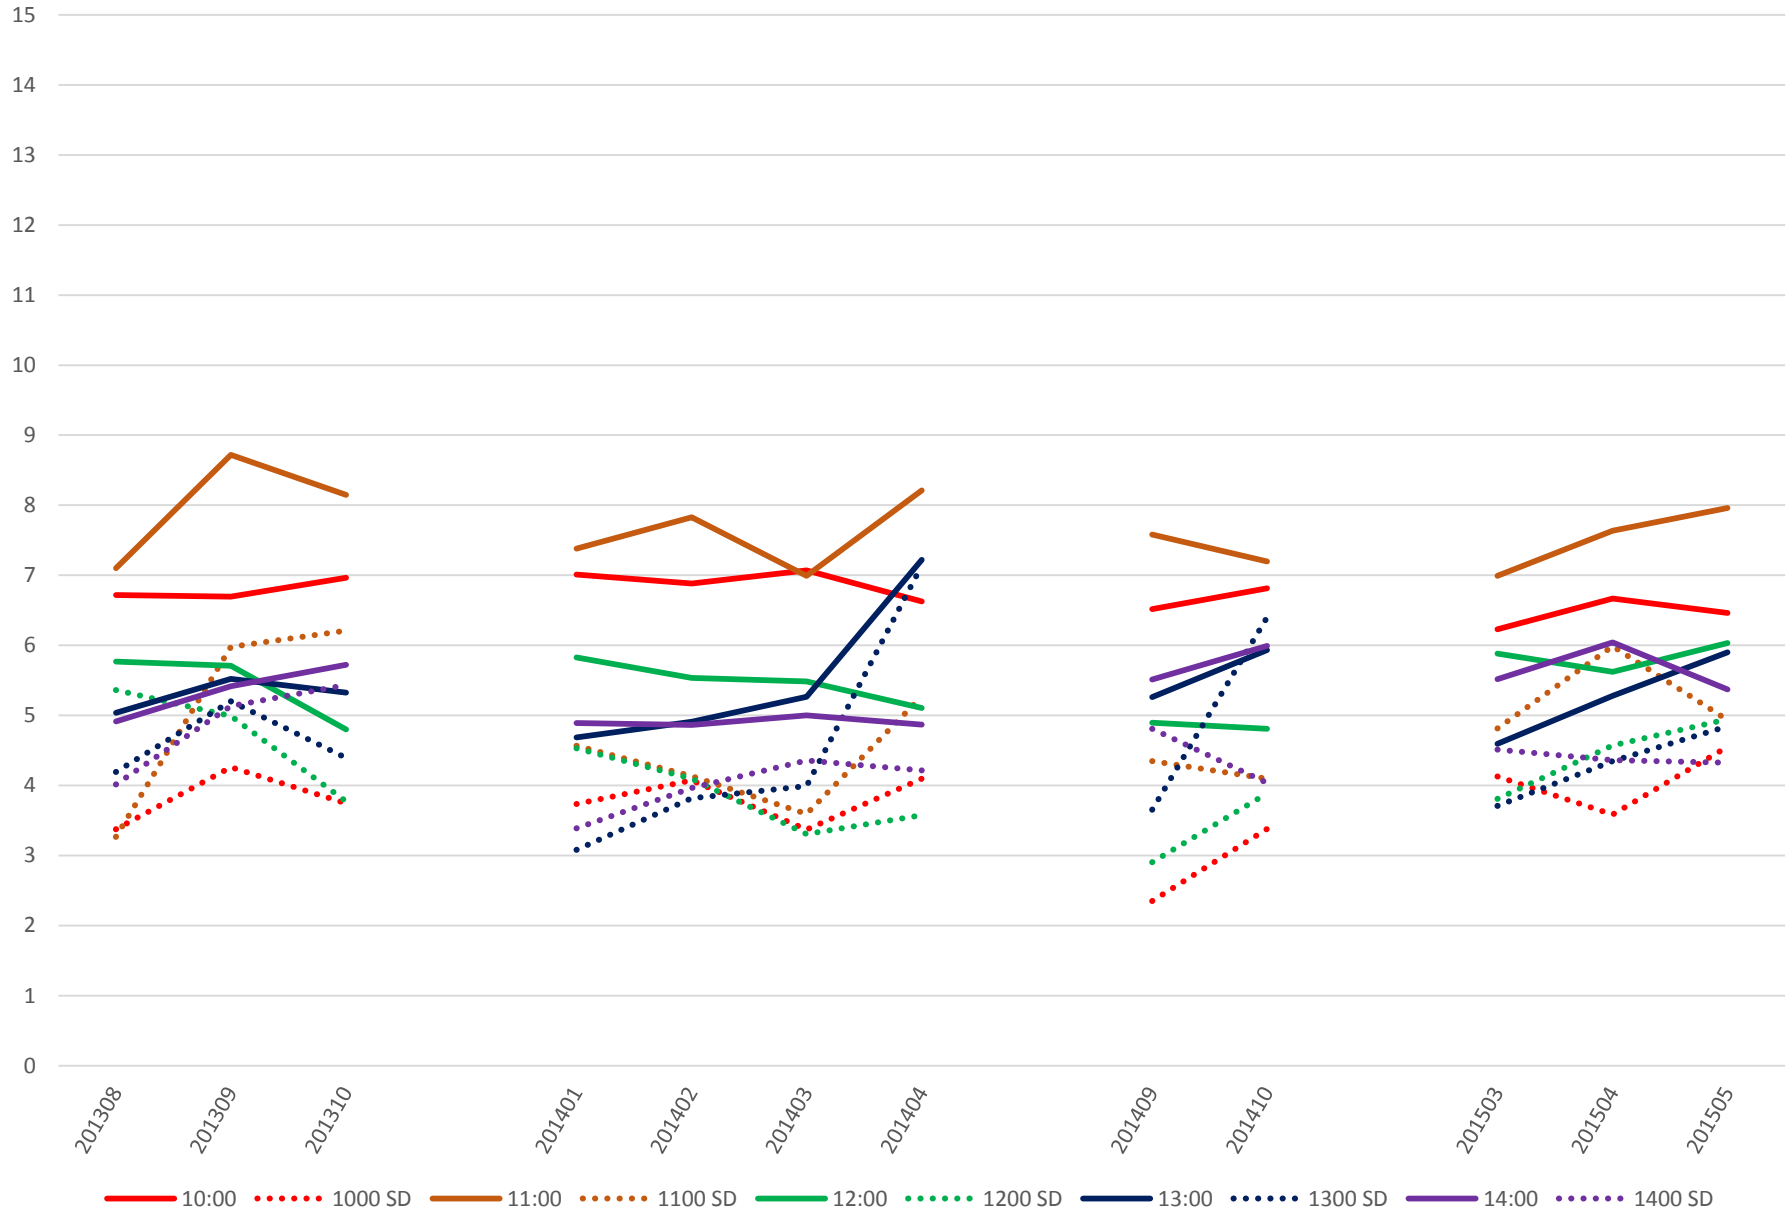

501 Queen Headways at Greenwood Ave. Westbound Saturday Morning

501 Queen Headways at Greenwood Ave. Westbound Saturday Midday

501 Queen Headways at Greenwood Ave. Westbound Saturday Afternoon

501 Queen Headways at Greenwood Ave. Westbound Saturday Evening

501 Queen Headways at Greenwood Ave. Westbound Sunday Morning

501 Queen Headways at Greenwood Ave. Westbound Sunday Midday

501 Queen Headways at Greenwood Ave. Westbound Sunday Afternoon

501 Queen Headways at Greenwood Ave. Westbound Sunday Evening