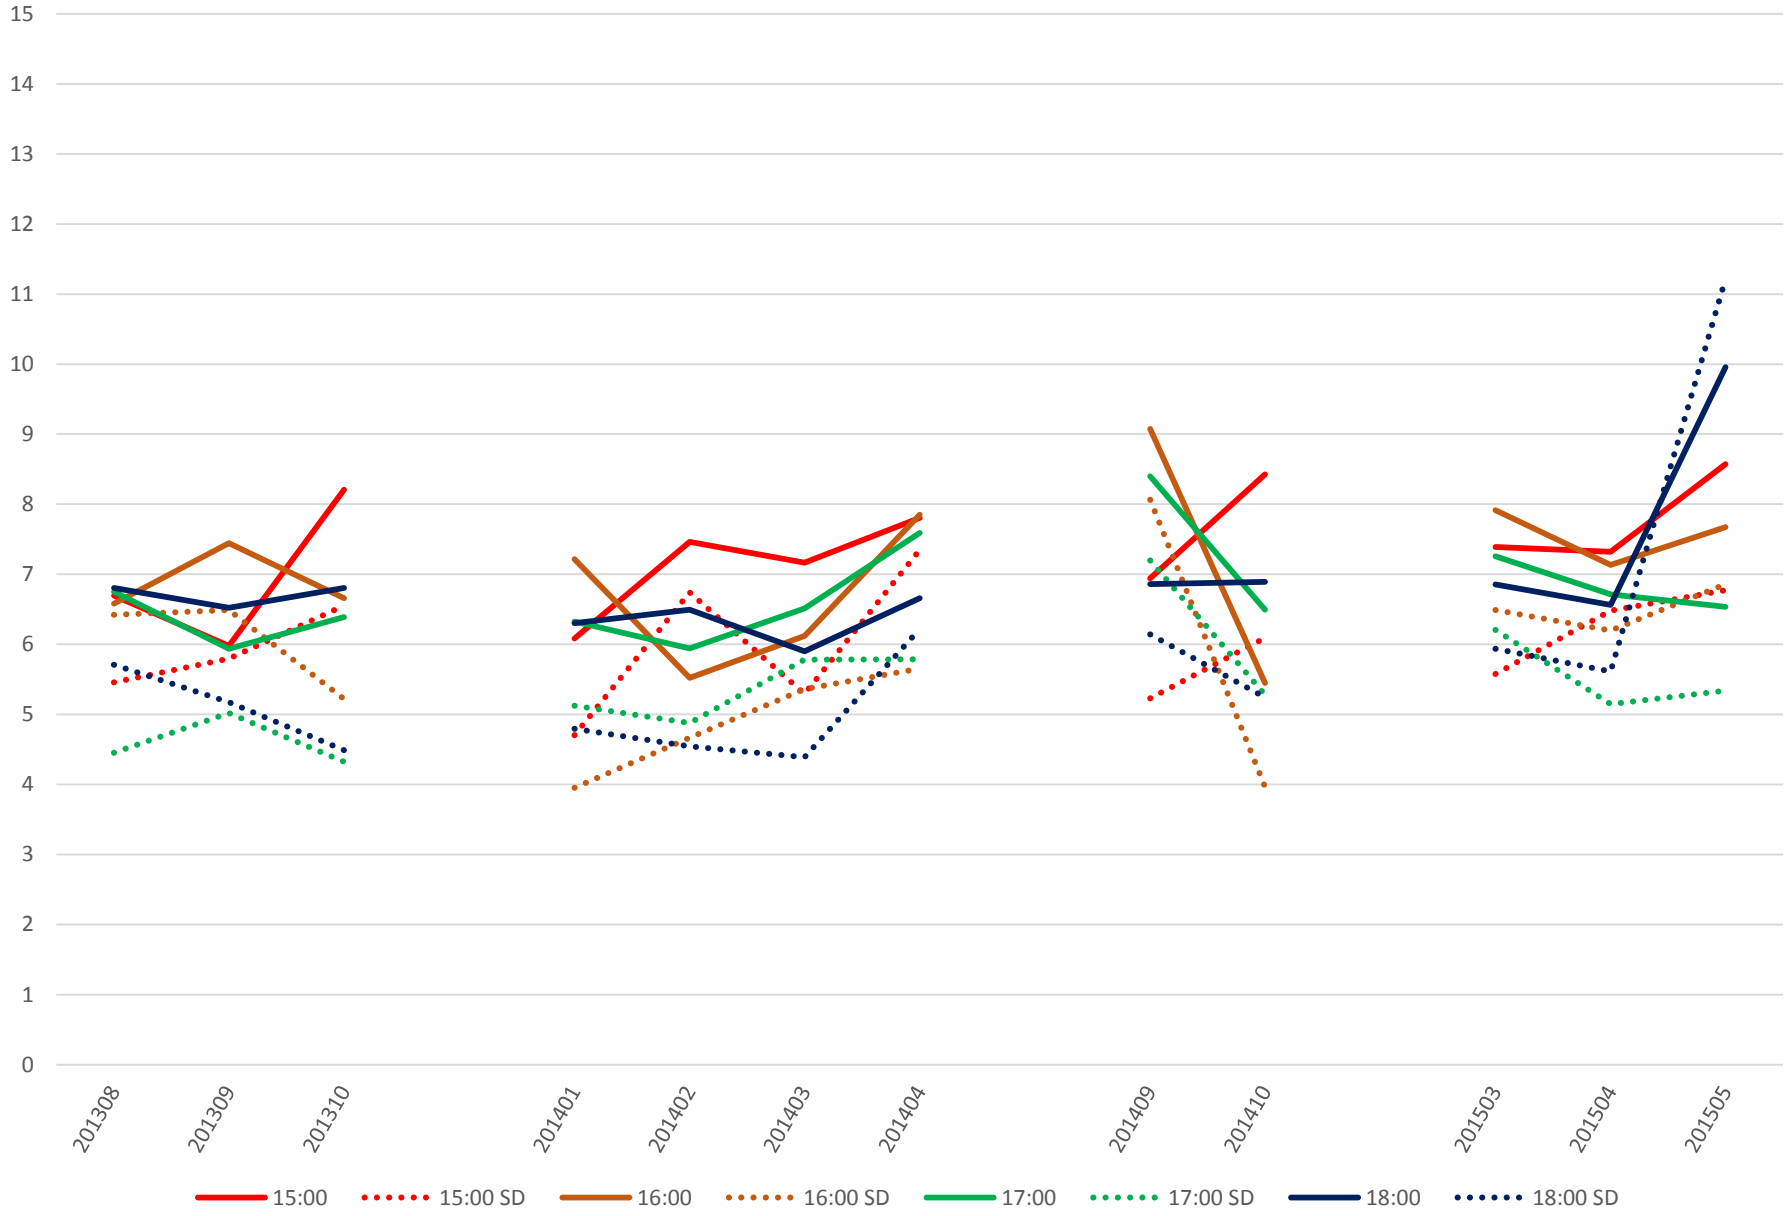

501 Queen Headways at Greenwood Ave. Westbound Saturday Morning

501 Queen Headways at Greenwood Ave. Westbound Saturday Midday

501 Queen Headways at Greenwood Ave. Westbound Saturday Afternoon

501 Queen Headways at Greenwood Ave. Westbound Saturday Evening

501 Queen Headways at Greenwood Ave. Westbound Sunday Morning

501 Queen Headways at Greenwood Ave. Westbound Sunday Midday

501 Queen Headways at Greenwood Ave. Westbound Sunday Afternoon

501 Queen Headways at Greenwood Ave. Westbound Sunday Evening