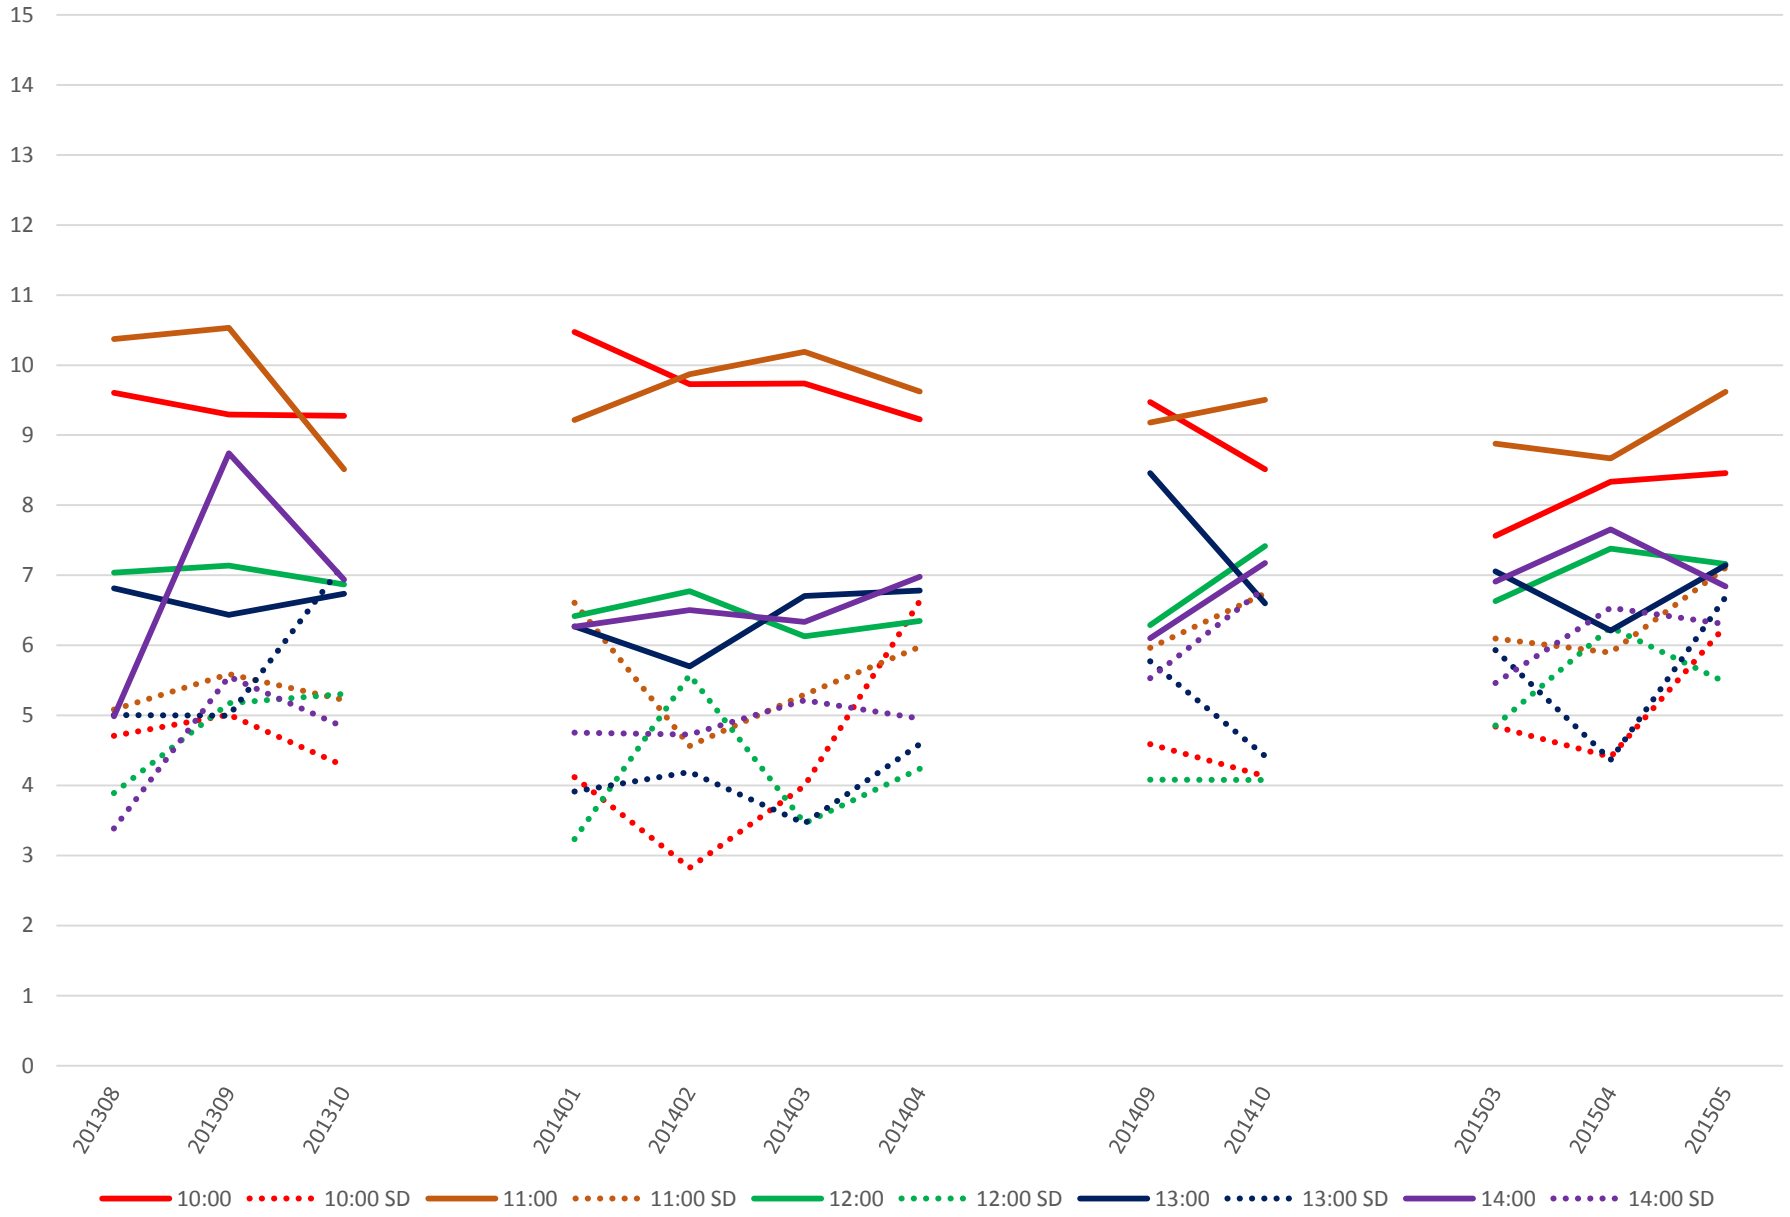

501 Queen Headways at Greenwood Ave. Westbound Saturday Morning

501 Queen Headways at Greenwood Ave. Westbound Saturday Midday

501 Queen Headways at Greenwood Ave. Westbound Saturday Afternoon

501 Queen Headways at Greenwood Ave. Westbound Saturday Evening

501 Queen Headways at Greenwood Ave. Westbound Sunday Morning

501 Queen Headways at Greenwood Ave. Westbound Sunday Midday

501 Queen Headways at Greenwood Ave. Westbound Sunday Afternoon

501 Queen Headways at Greenwood Ave. Westbound Sunday Evening