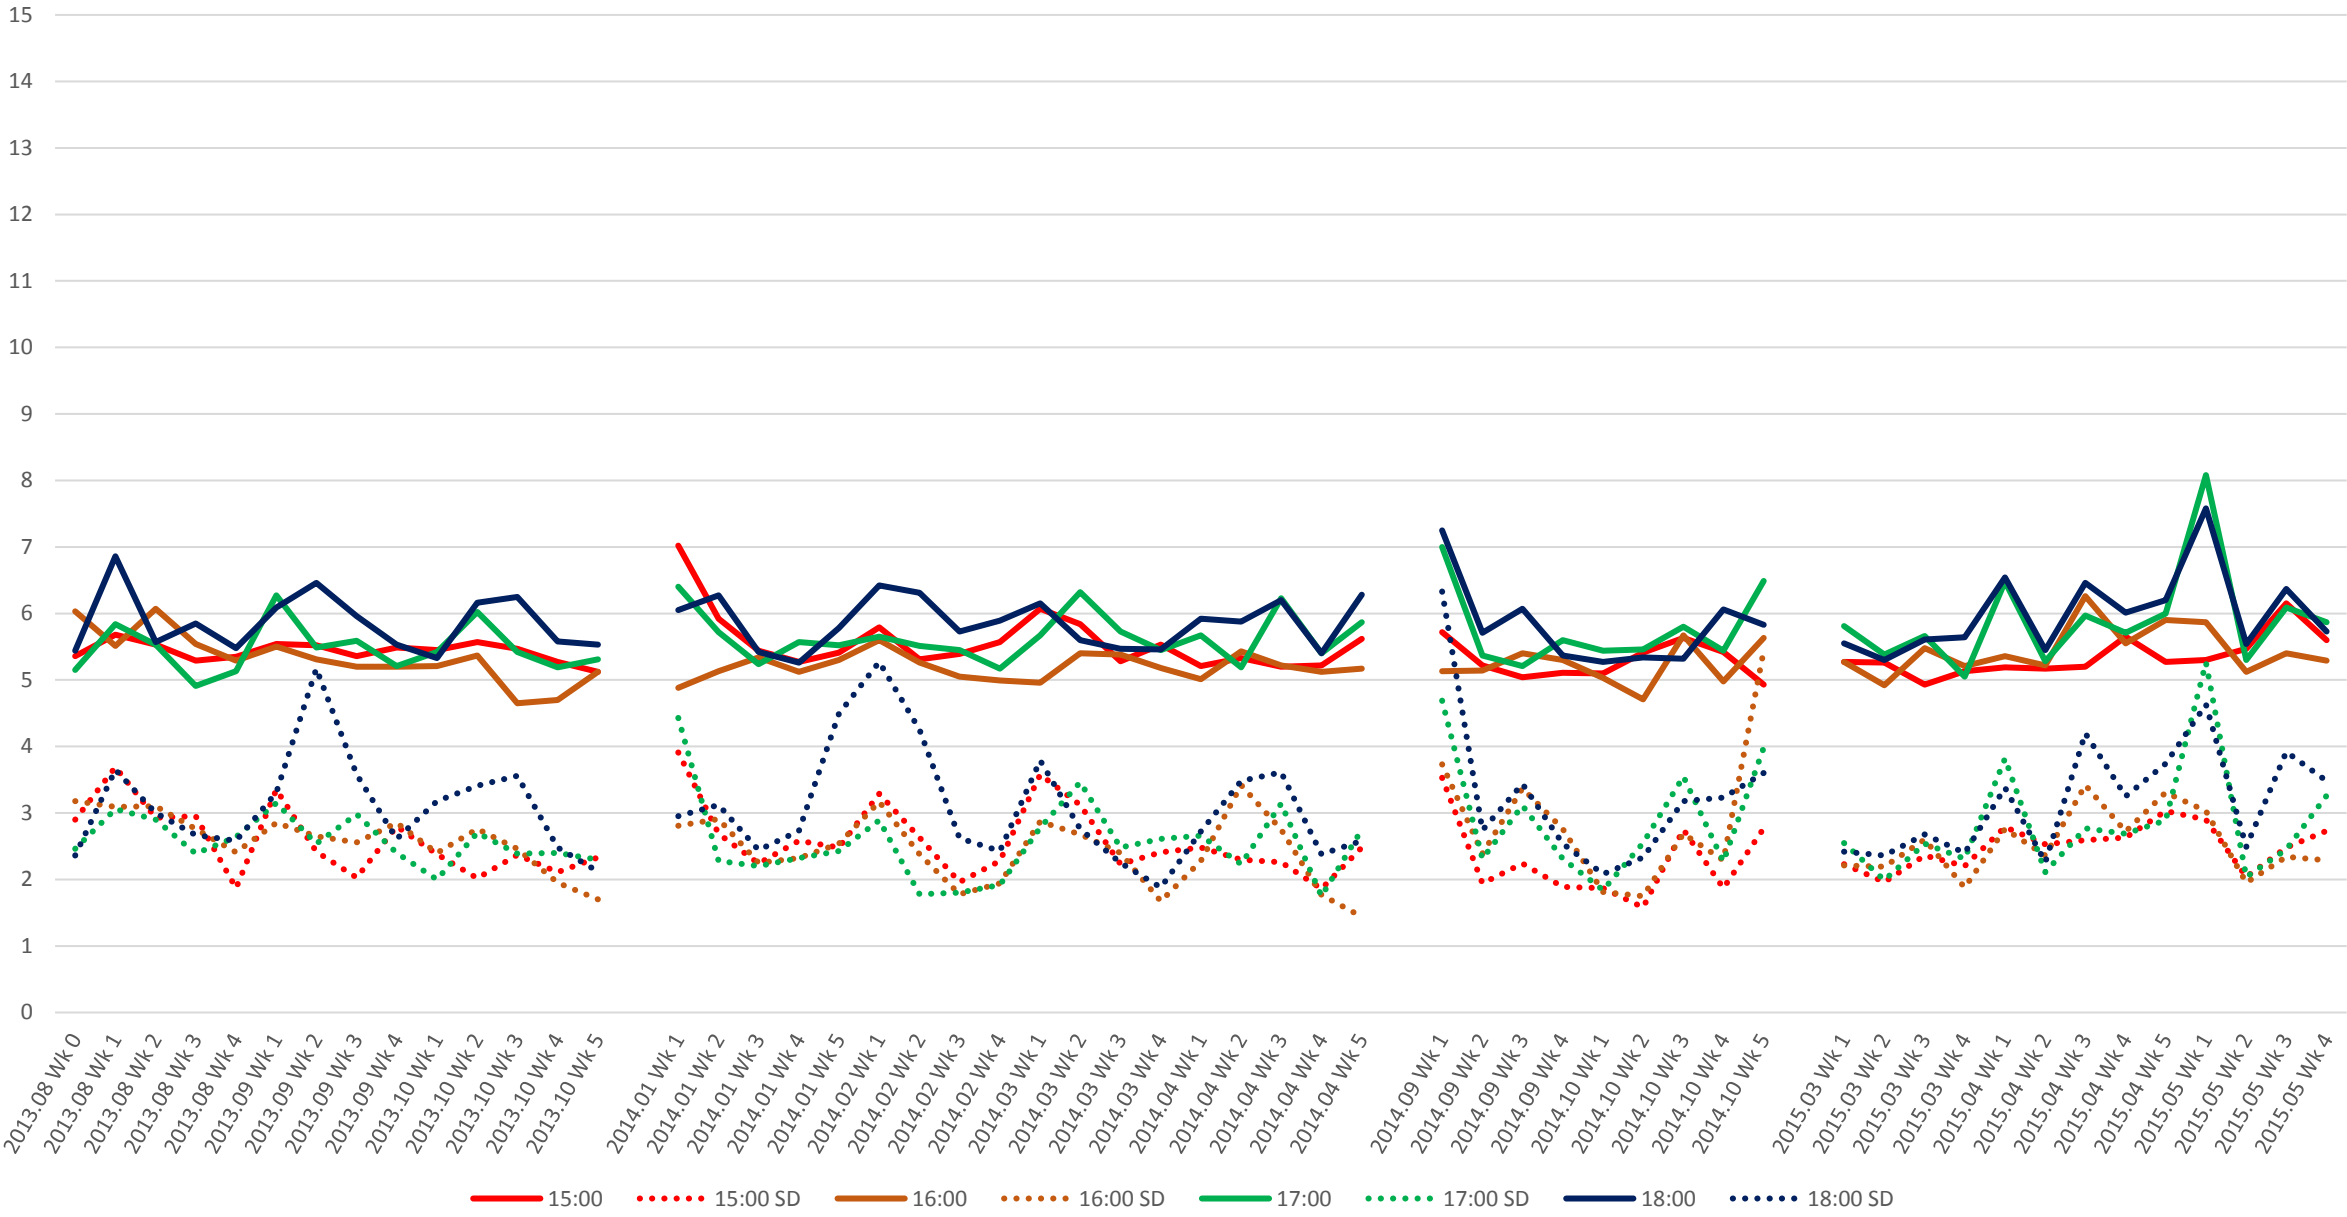

### 501 Queen Headways at Greenwood Ave. Westbound Morning

### 501 Queen Headways at Greenwood Ave. Westbound Middy

### 501 Queen Headways at Greenwood Ave. Westbound Afternoon

501 Queen Headways at Greenwood Ave. Westbound Evening