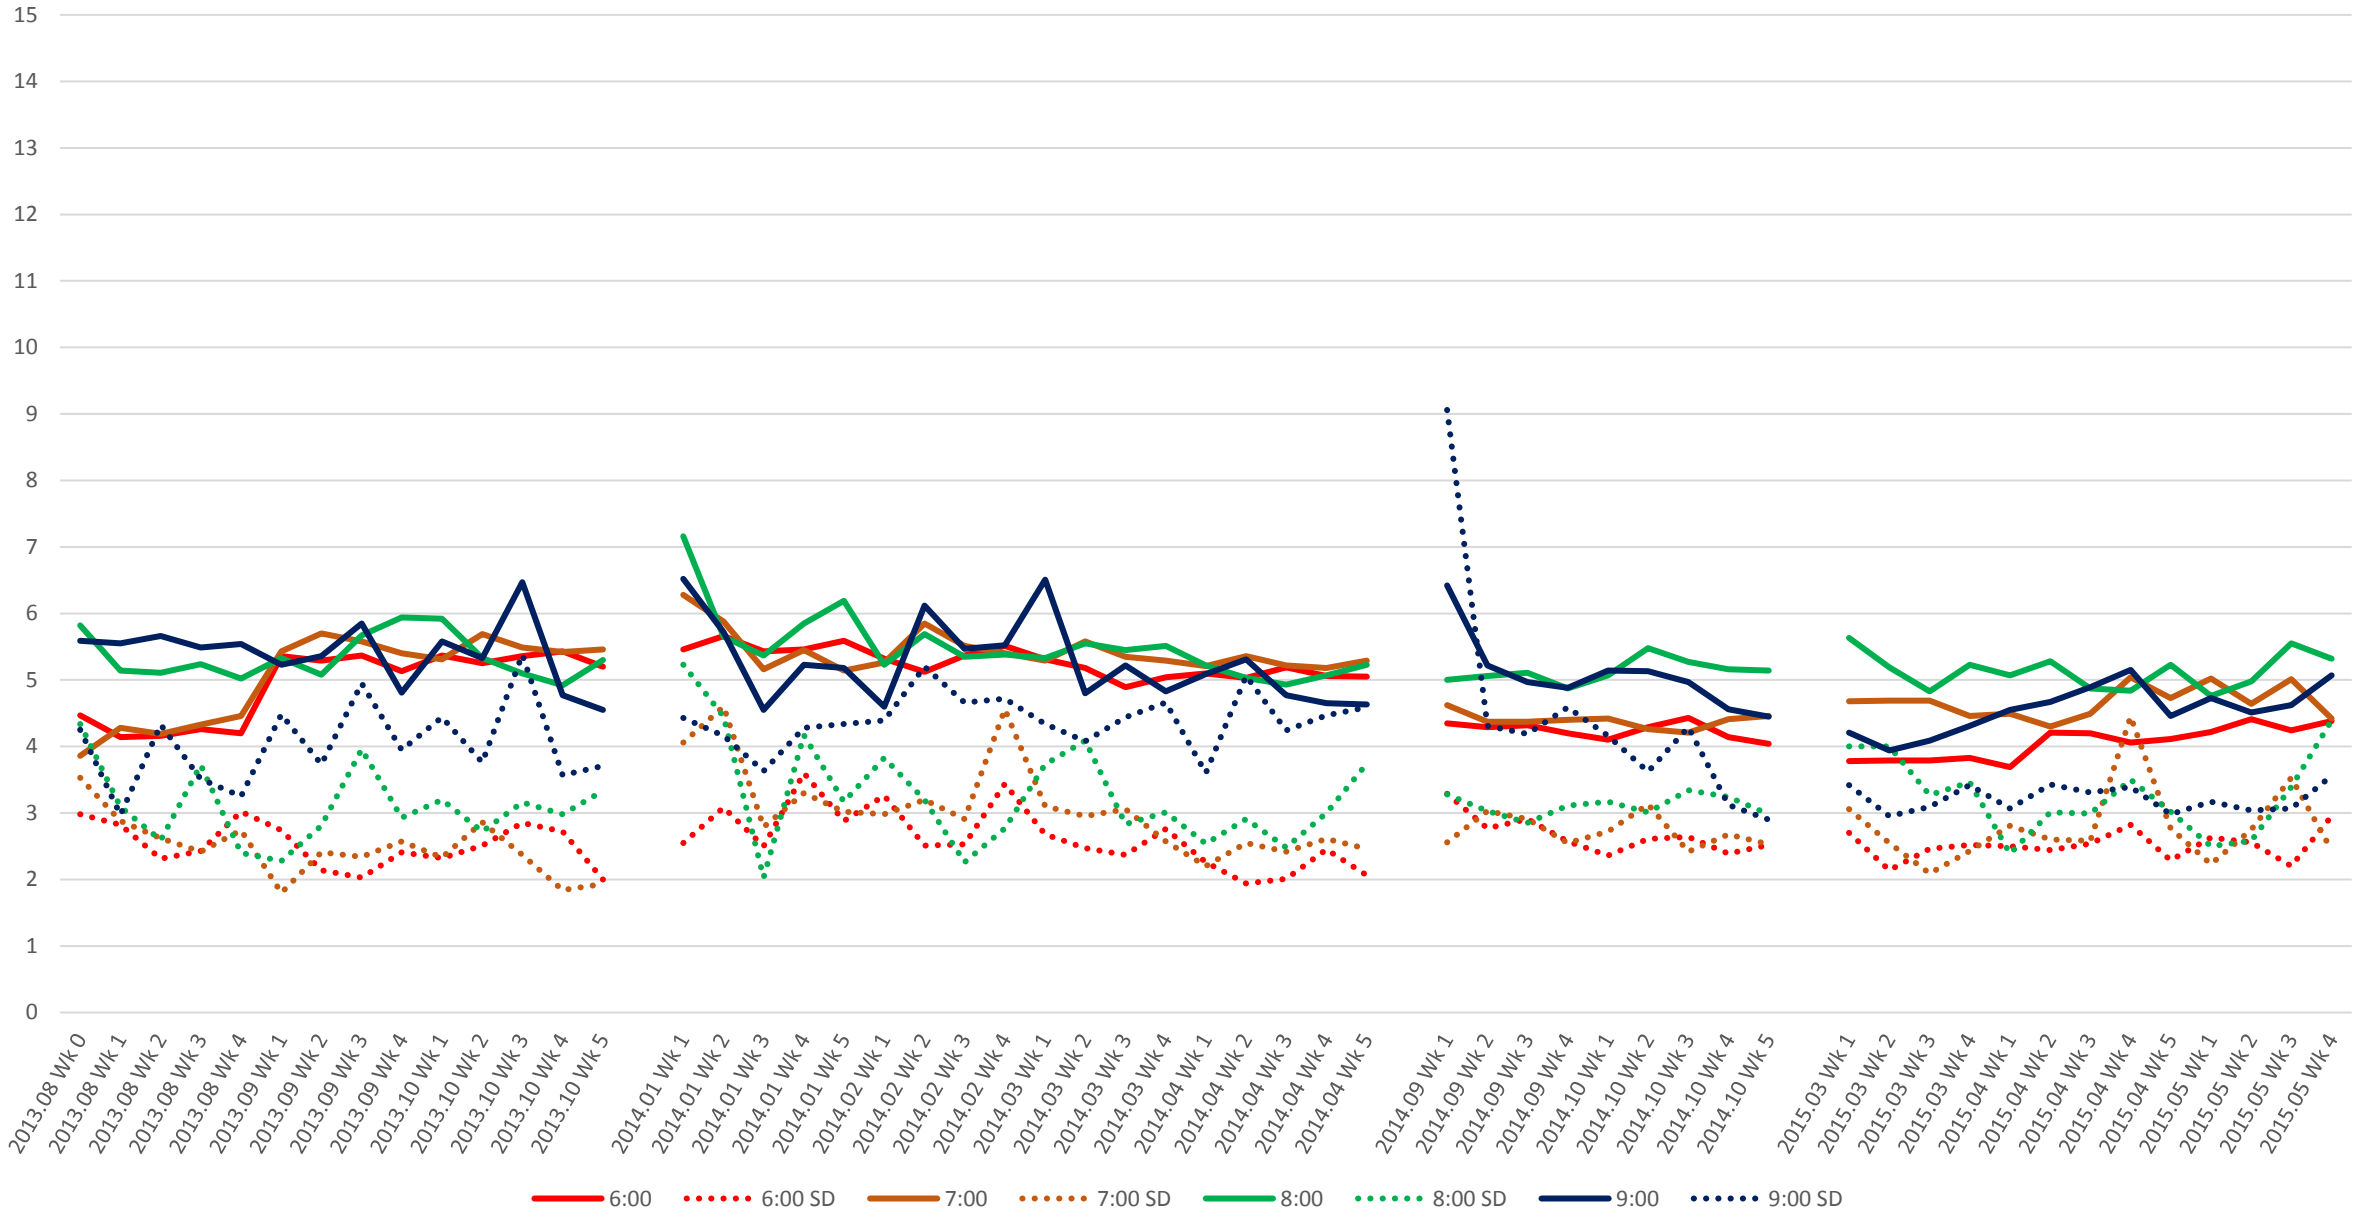

### 501 Queen Headways at Greenwood Ave. Westbound Morning

### 501 Queen Headways at Greenwood Ave. Westbound Middy

### 501 Queen Headways at Greenwood Ave. Westbound Afternoon

501 Queen Headways at Greenwood Ave. Westbound Evening