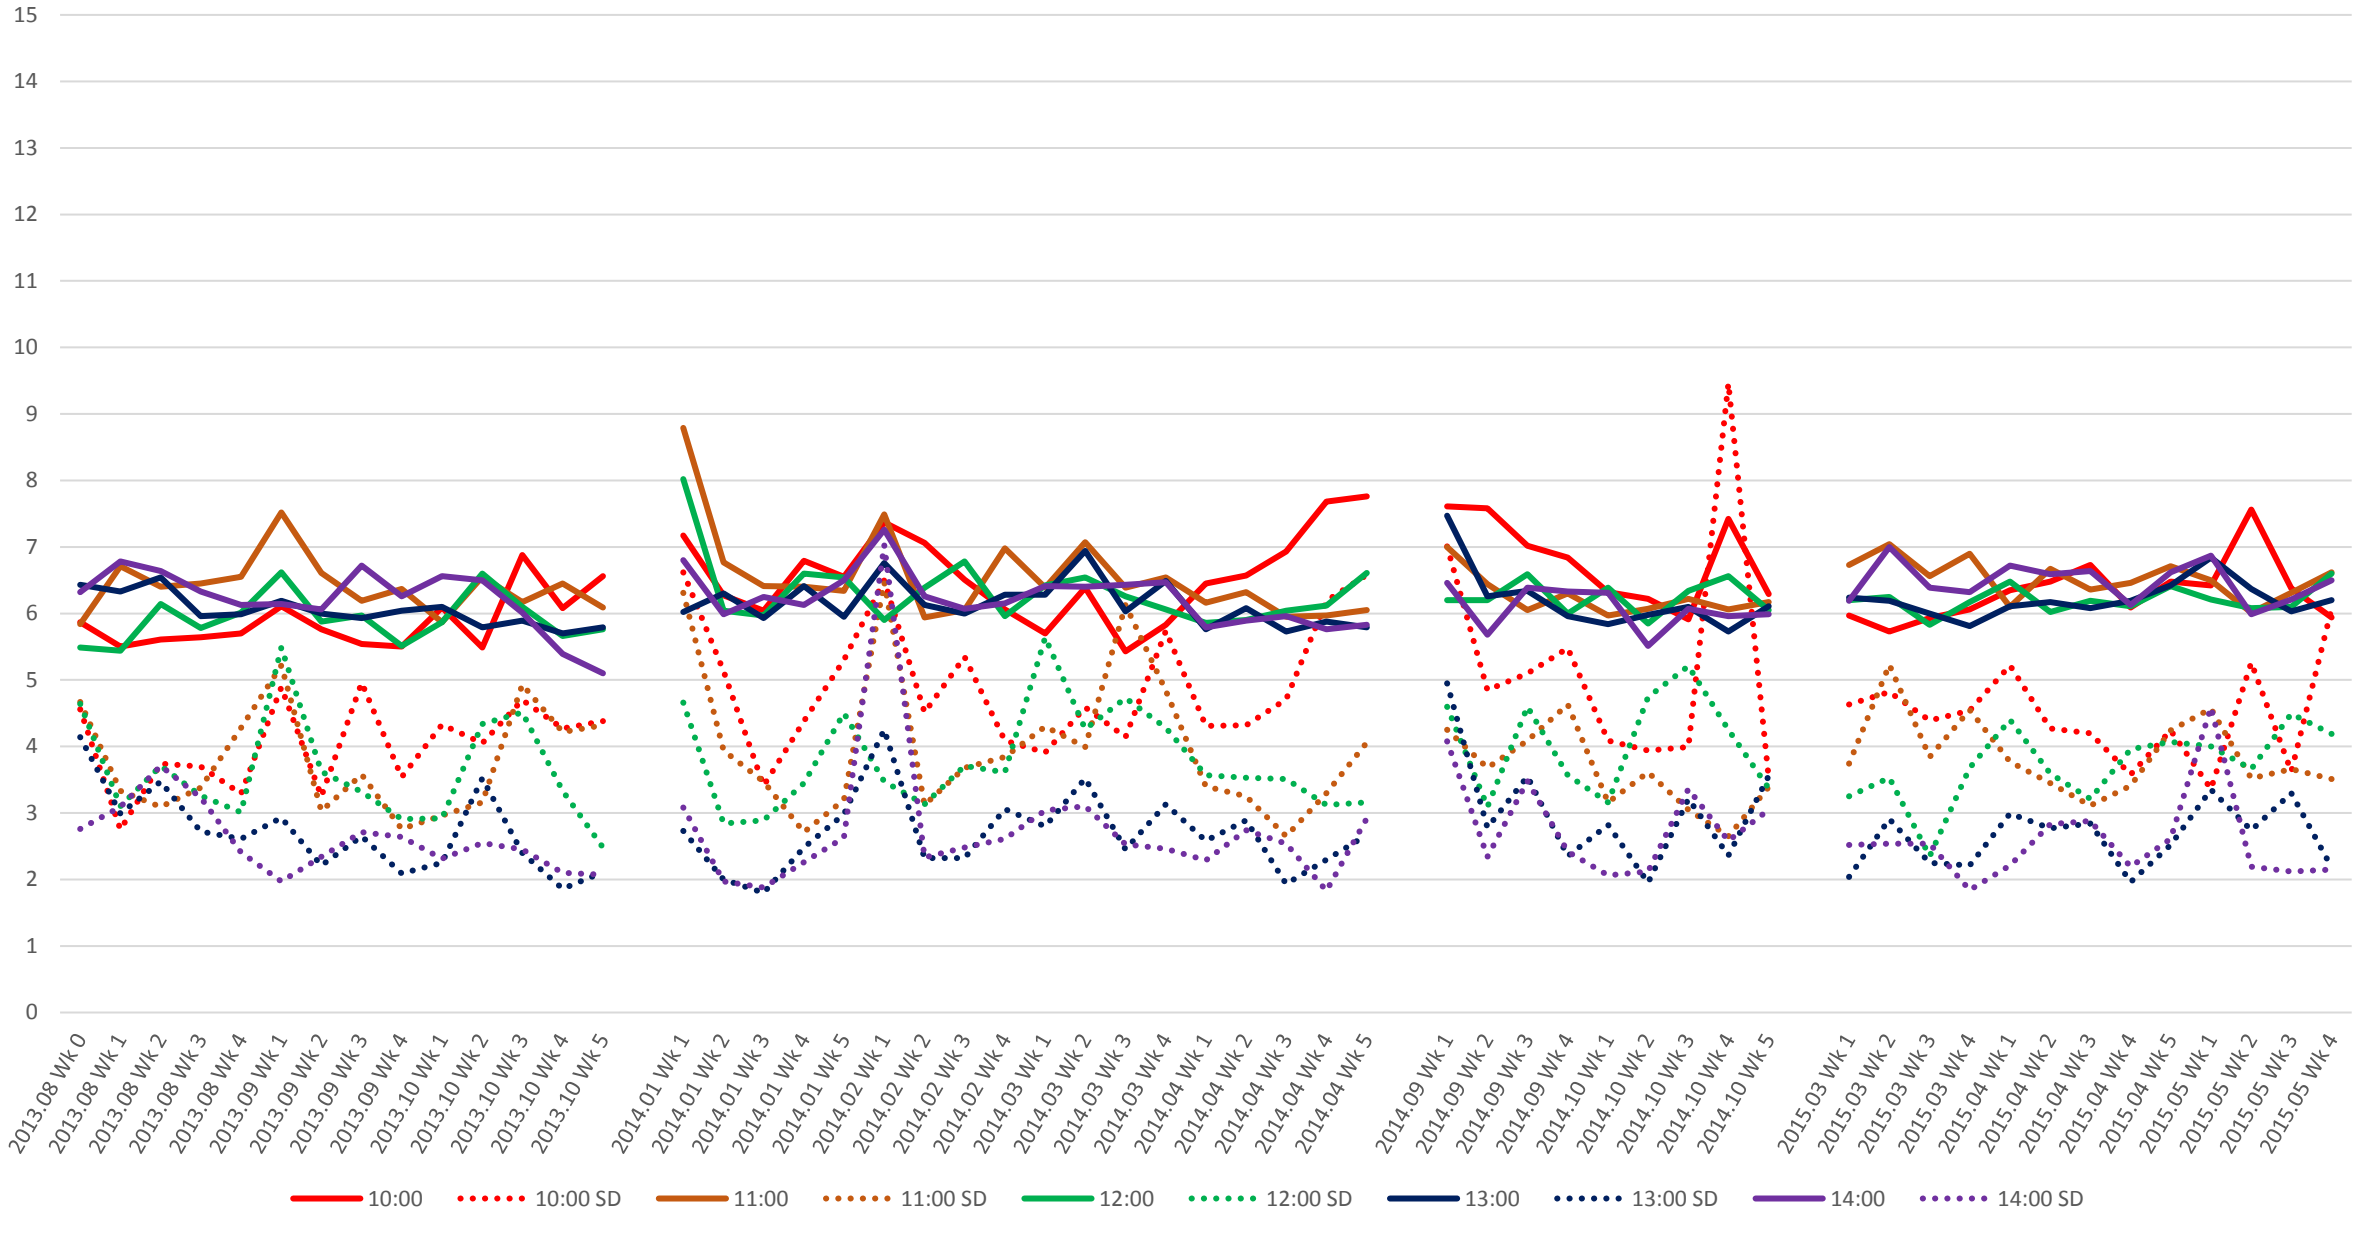

### 501 Queen Headways at Greenwood Ave. Westbound Morning

### 501 Queen Headways at Greenwood Ave. Westbound Middy

### 501 Queen Headways at Greenwood Ave. Westbound Afternoon

501 Queen Headways at Greenwood Ave. Westbound Evening