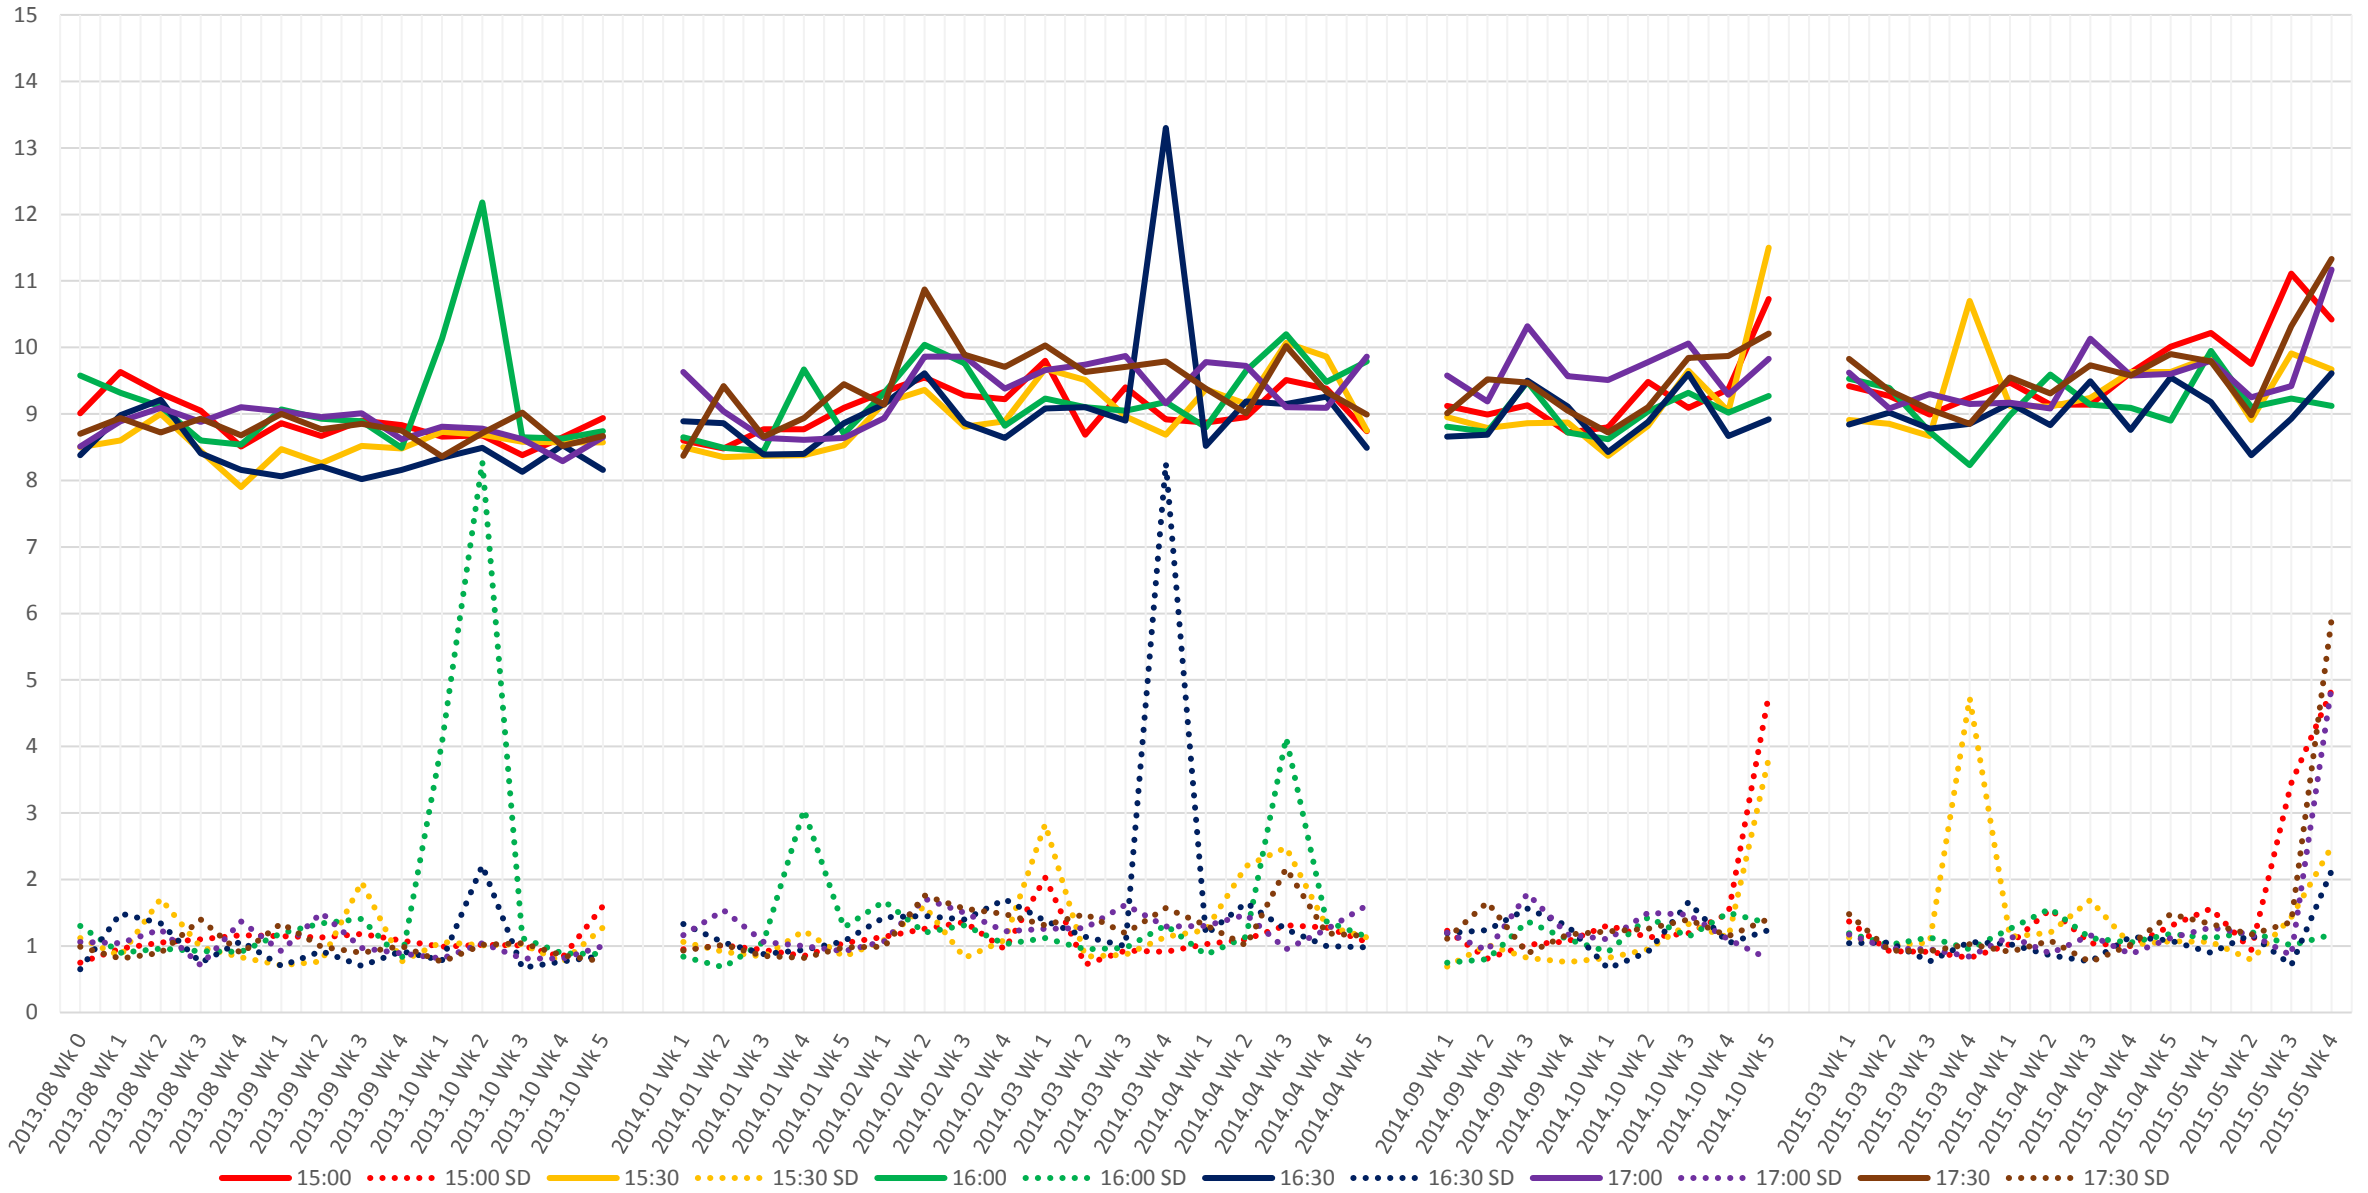

501 Queen Link Times From Greenwood Ave. To West of Broadview Ave. Westbound Early Morning

501 Queen Link Times From Greenwood Ave. To West of Broadview Ave. Westbound Late Morning

501 Queen Link Times From Greenwood Ave. To West of Broadview Ave. Westbound Early Afternoon

501 Queen Link Times From Greenwood Ave. To West of Broadview Ave. Westbound Late Afternoon

501 Queen Link Times From Greenwood Ave. To West of Broadview Ave. Westbound Early Evening

501 Queen Link Times From Greenwood Ave. To West of Broadview Ave. Westbound Late Evening