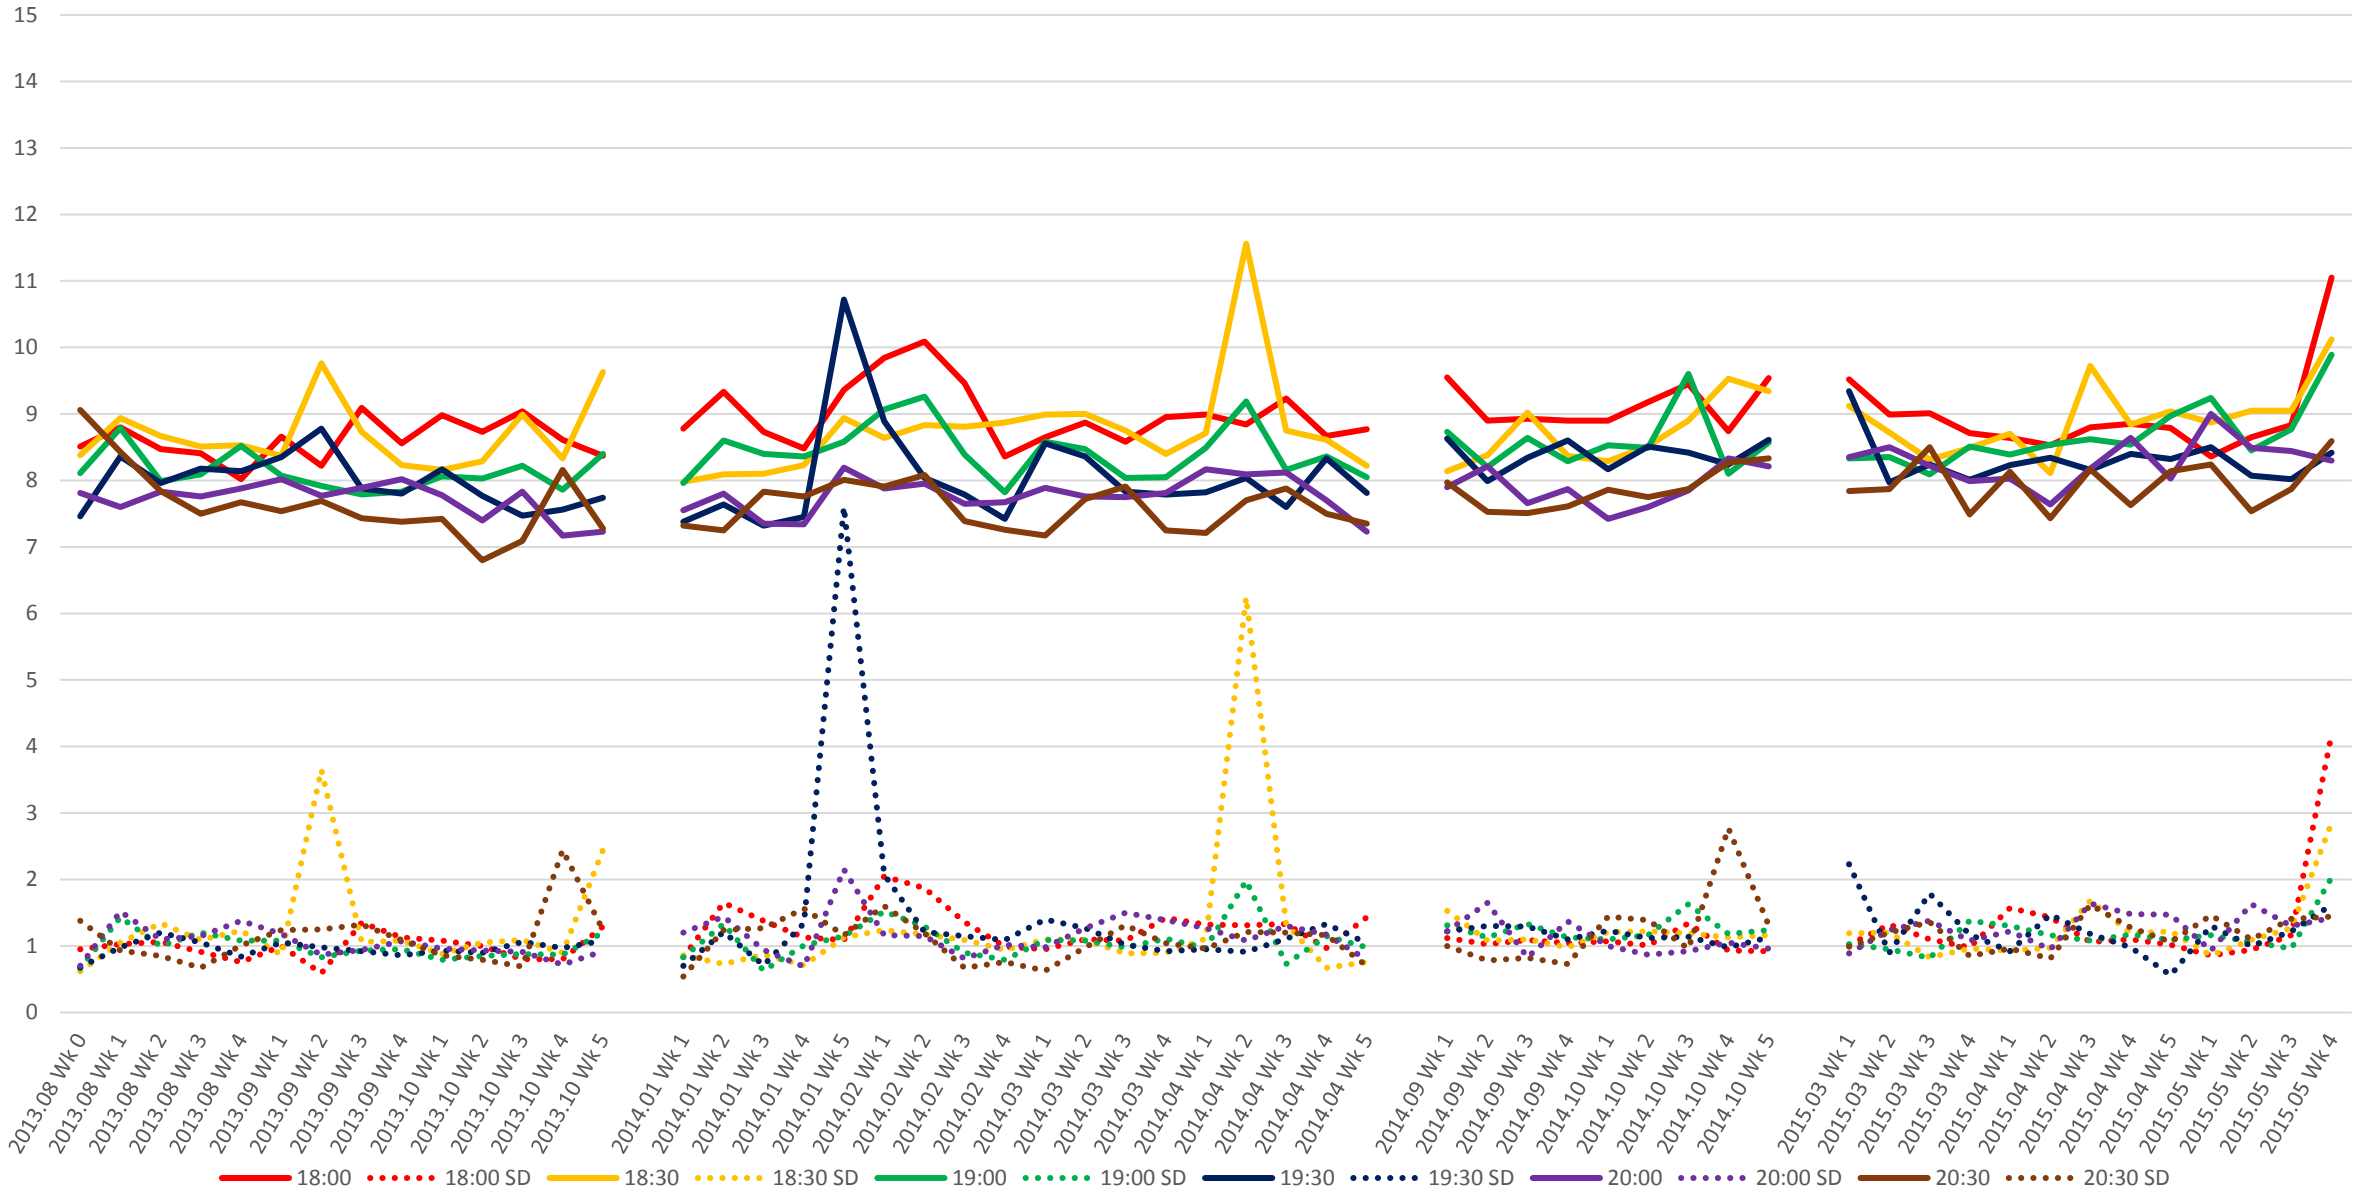

501 Queen Link Times From Greenwood Ave. To West of Broadview Ave. Westbound Early Morning

501 Queen Link Times From Greenwood Ave. To West of Broadview Ave. Westbound Late Morning

501 Queen Link Times From Greenwood Ave. To West of Broadview Ave. Westbound Early Afternoon

501 Queen Link Times From Greenwood Ave. To West of Broadview Ave. Westbound Late Afternoon

501 Queen Link Times From Greenwood Ave. To West of Broadview Ave. Westbound Early Evening

501 Queen Link Times From Greenwood Ave. To West of Broadview Ave. Westbound Late Evening