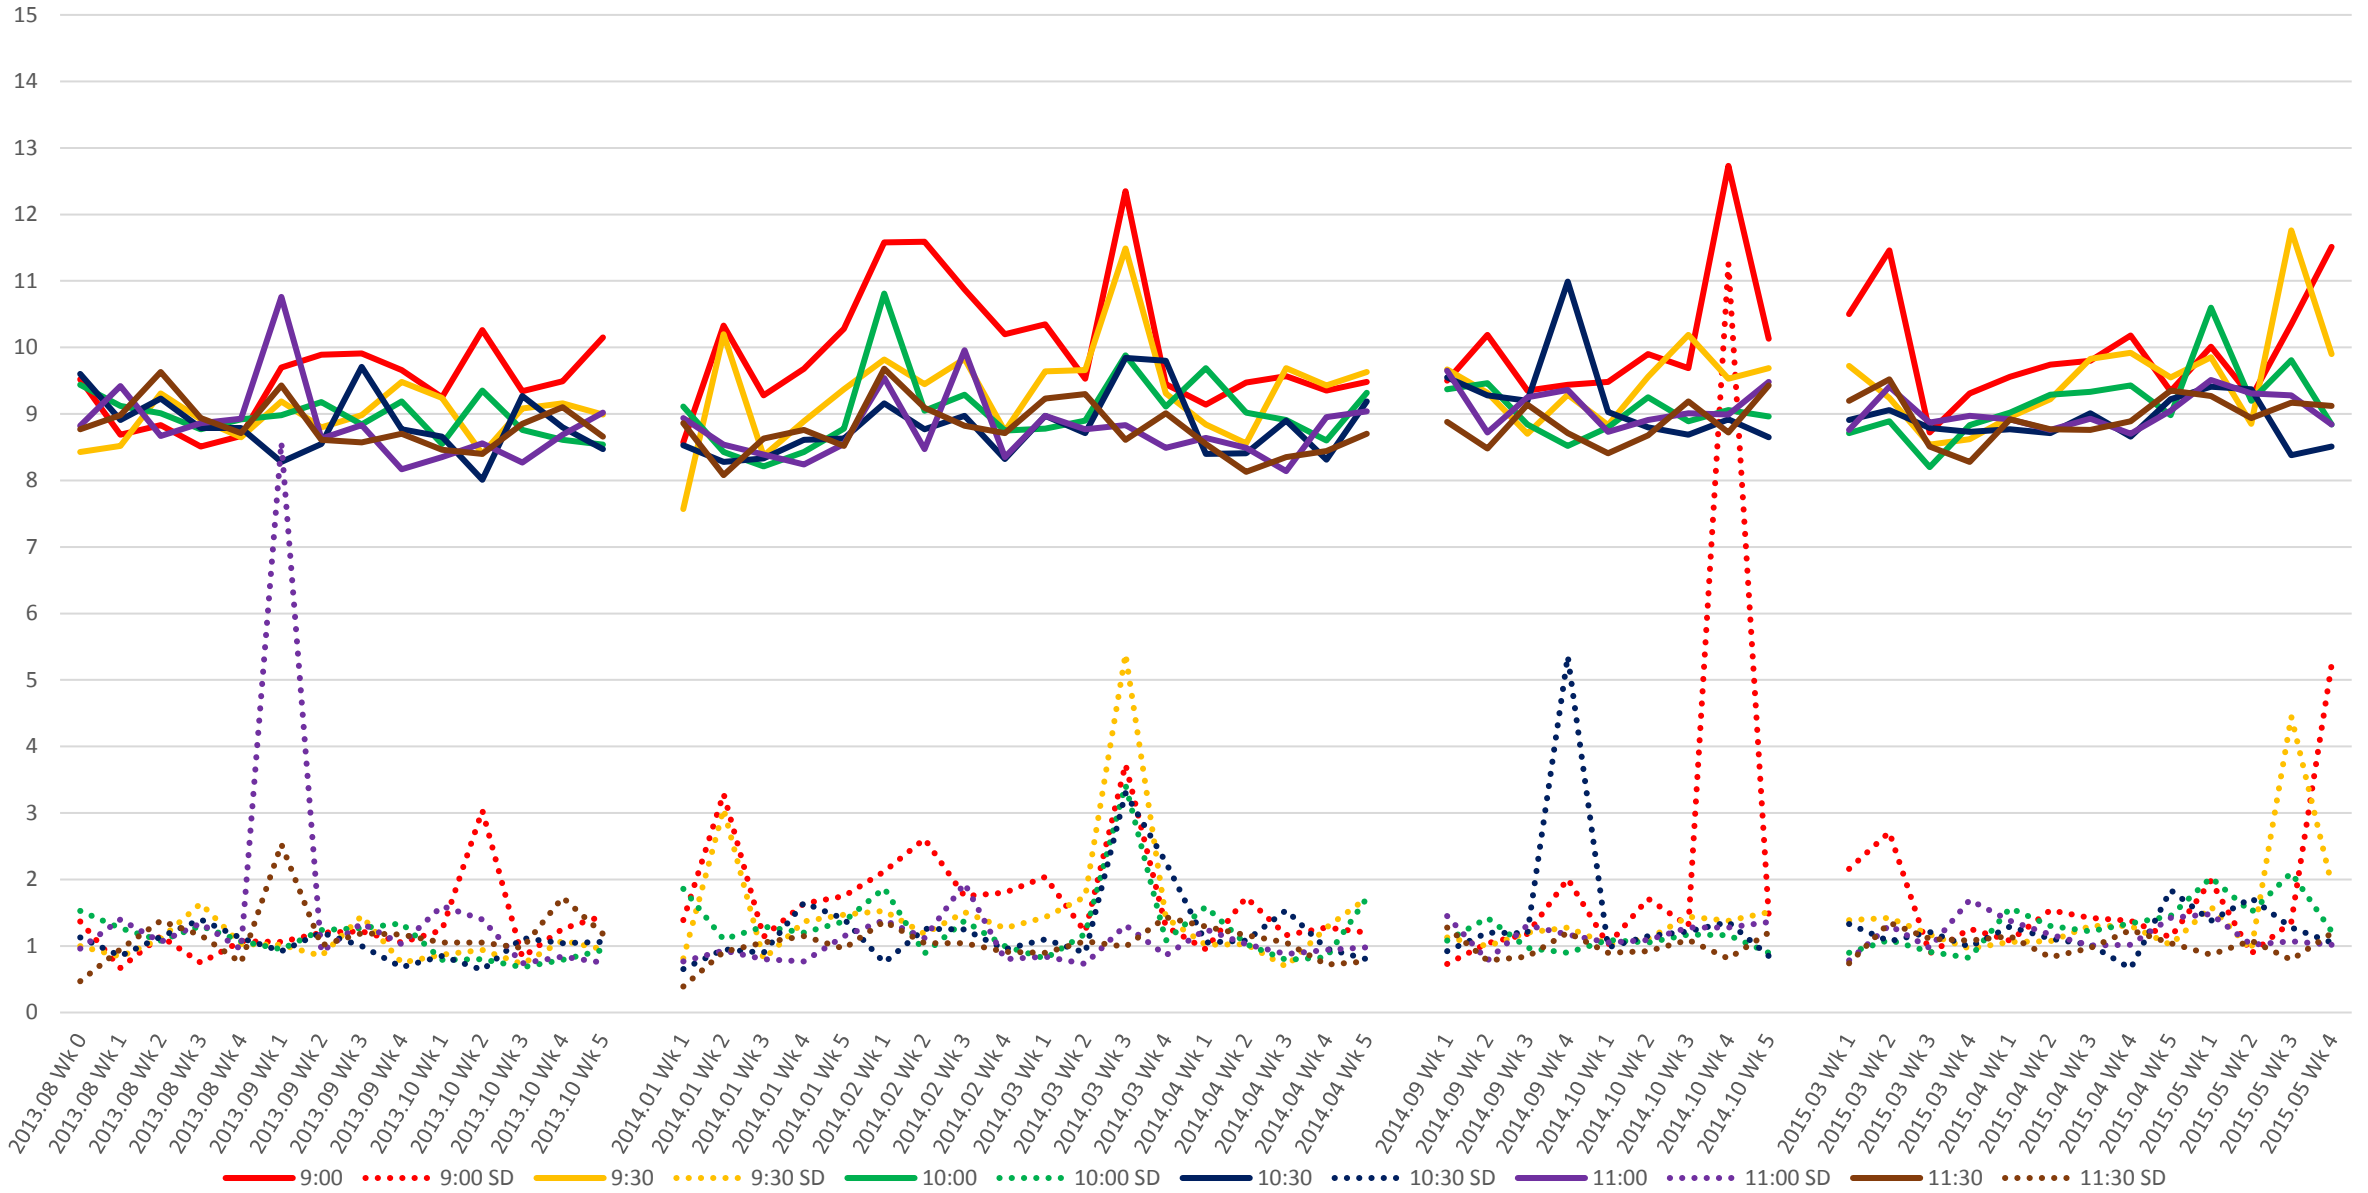

501 Queen Link Times From Greenwood Ave. To West of Broadview Ave. Westbound Early Morning

501 Queen Link Times From Greenwood Ave. To West of Broadview Ave. Westbound Late Morning

501 Queen Link Times From Greenwood Ave. To West of Broadview Ave. Westbound Early Afternoon

501 Queen Link Times From Greenwood Ave. To West of Broadview Ave. Westbound Late Afternoon

501 Queen Link Times From Greenwood Ave. To West of Broadview Ave. Westbound Early Evening

501 Queen Link Times From Greenwood Ave. To West of Broadview Ave. Westbound Late Evening