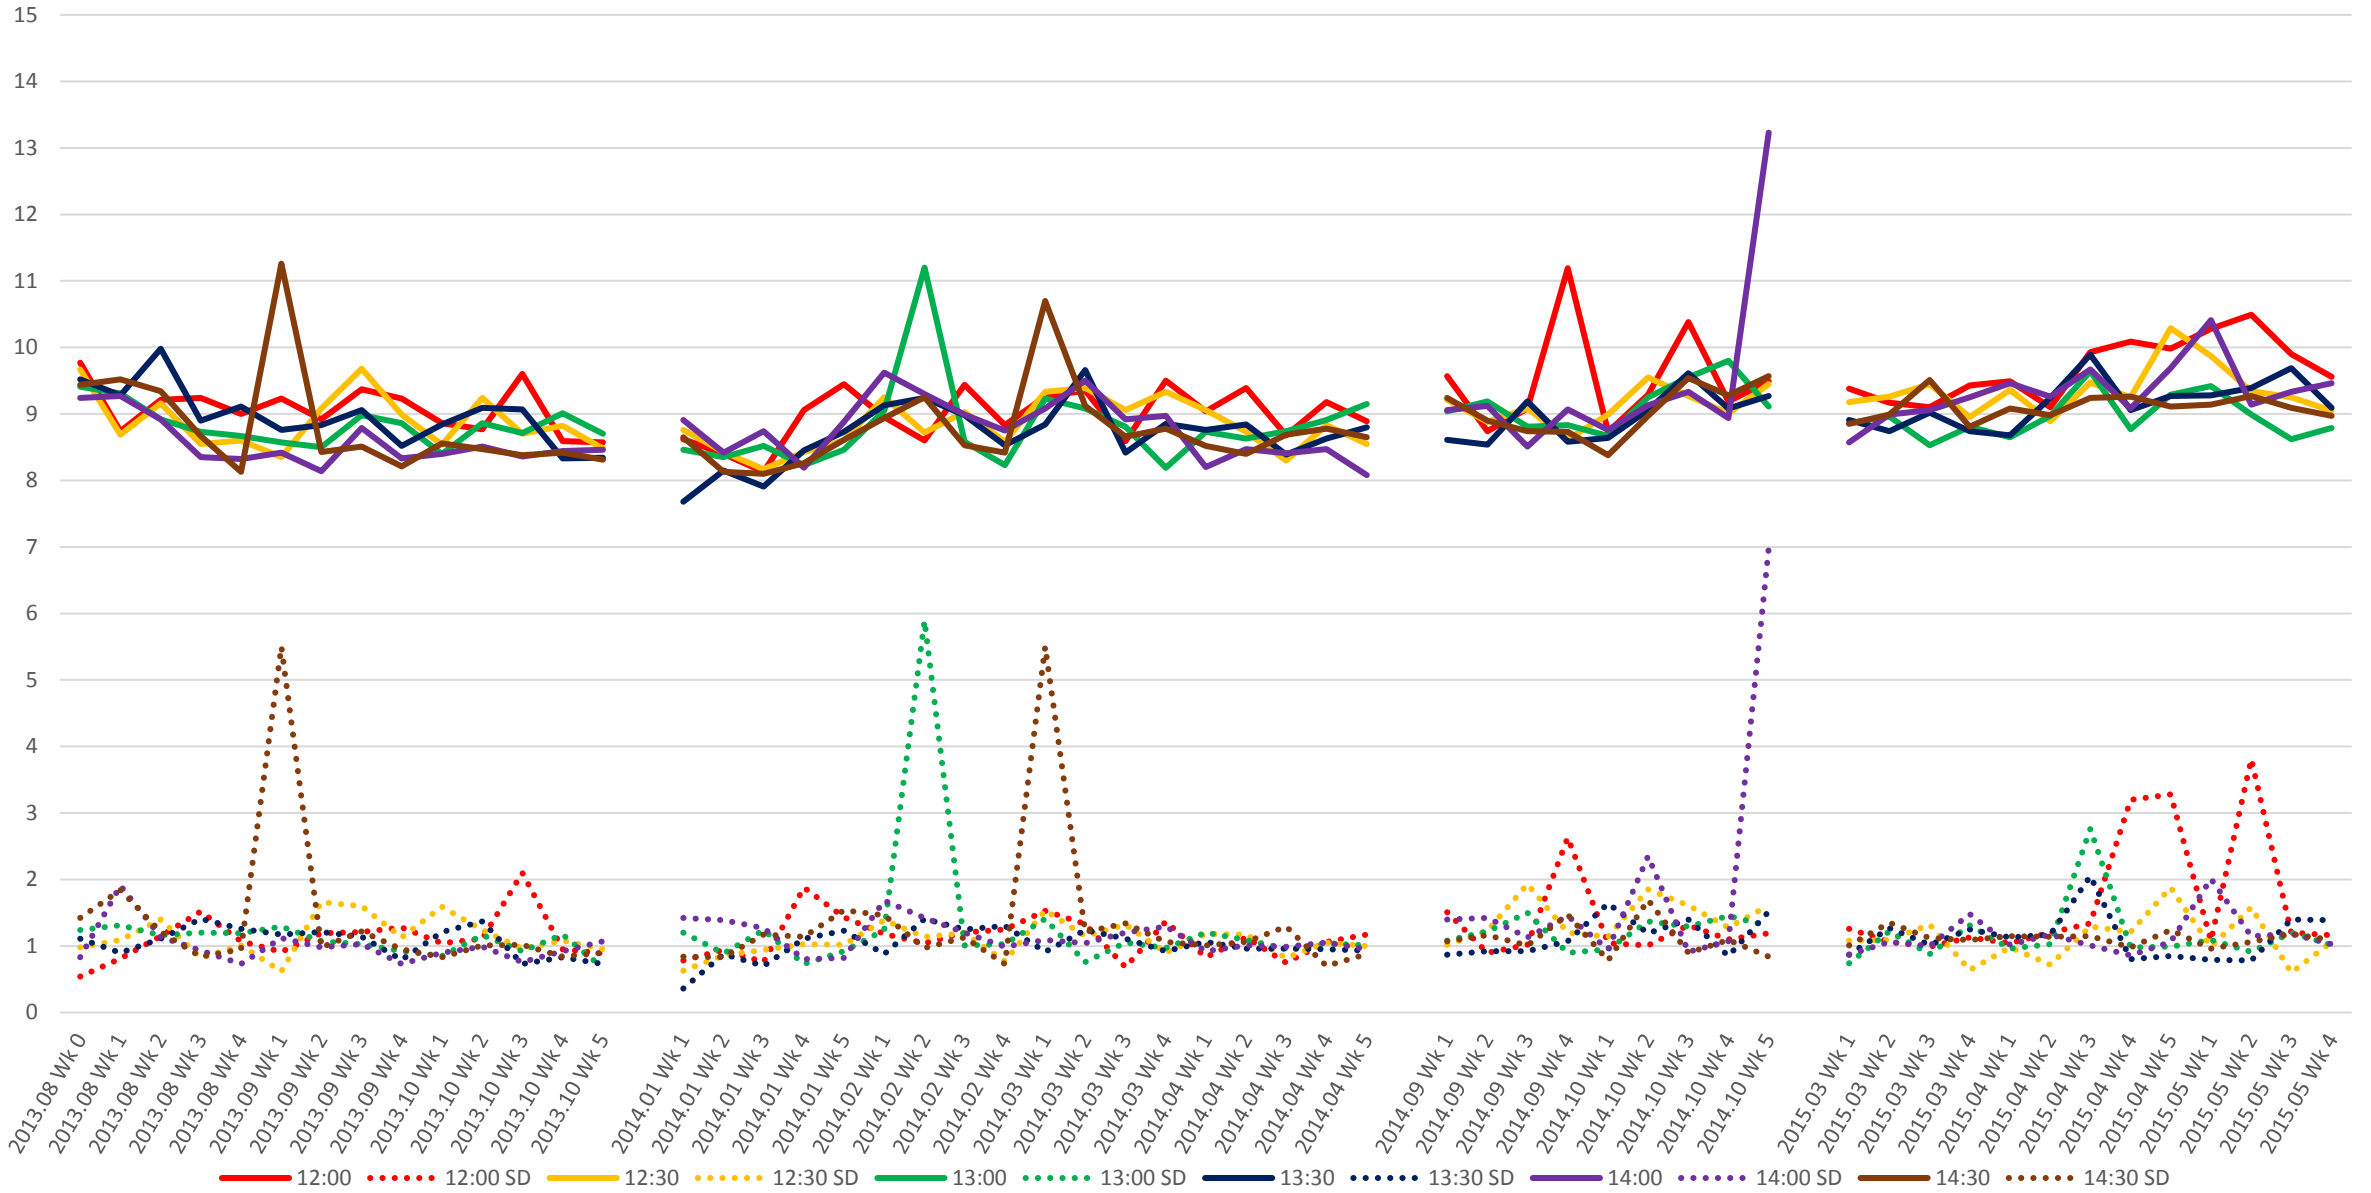

501 Queen Link Times From Greenwood Ave. To West of Broadview Ave. Westbound Early Morning

501 Queen Link Times From Greenwood Ave. To West of Broadview Ave. Westbound Late Morning

501 Queen Link Times From Greenwood Ave. To West of Broadview Ave. Westbound Early Afternoon

501 Queen Link Times From Greenwood Ave. To West of Broadview Ave. Westbound Late Afternoon

501 Queen Link Times From Greenwood Ave. To West of Broadview Ave. Westbound Early Evening

501 Queen Link Times From Greenwood Ave. To West of Broadview Ave. Westbound Late Evening