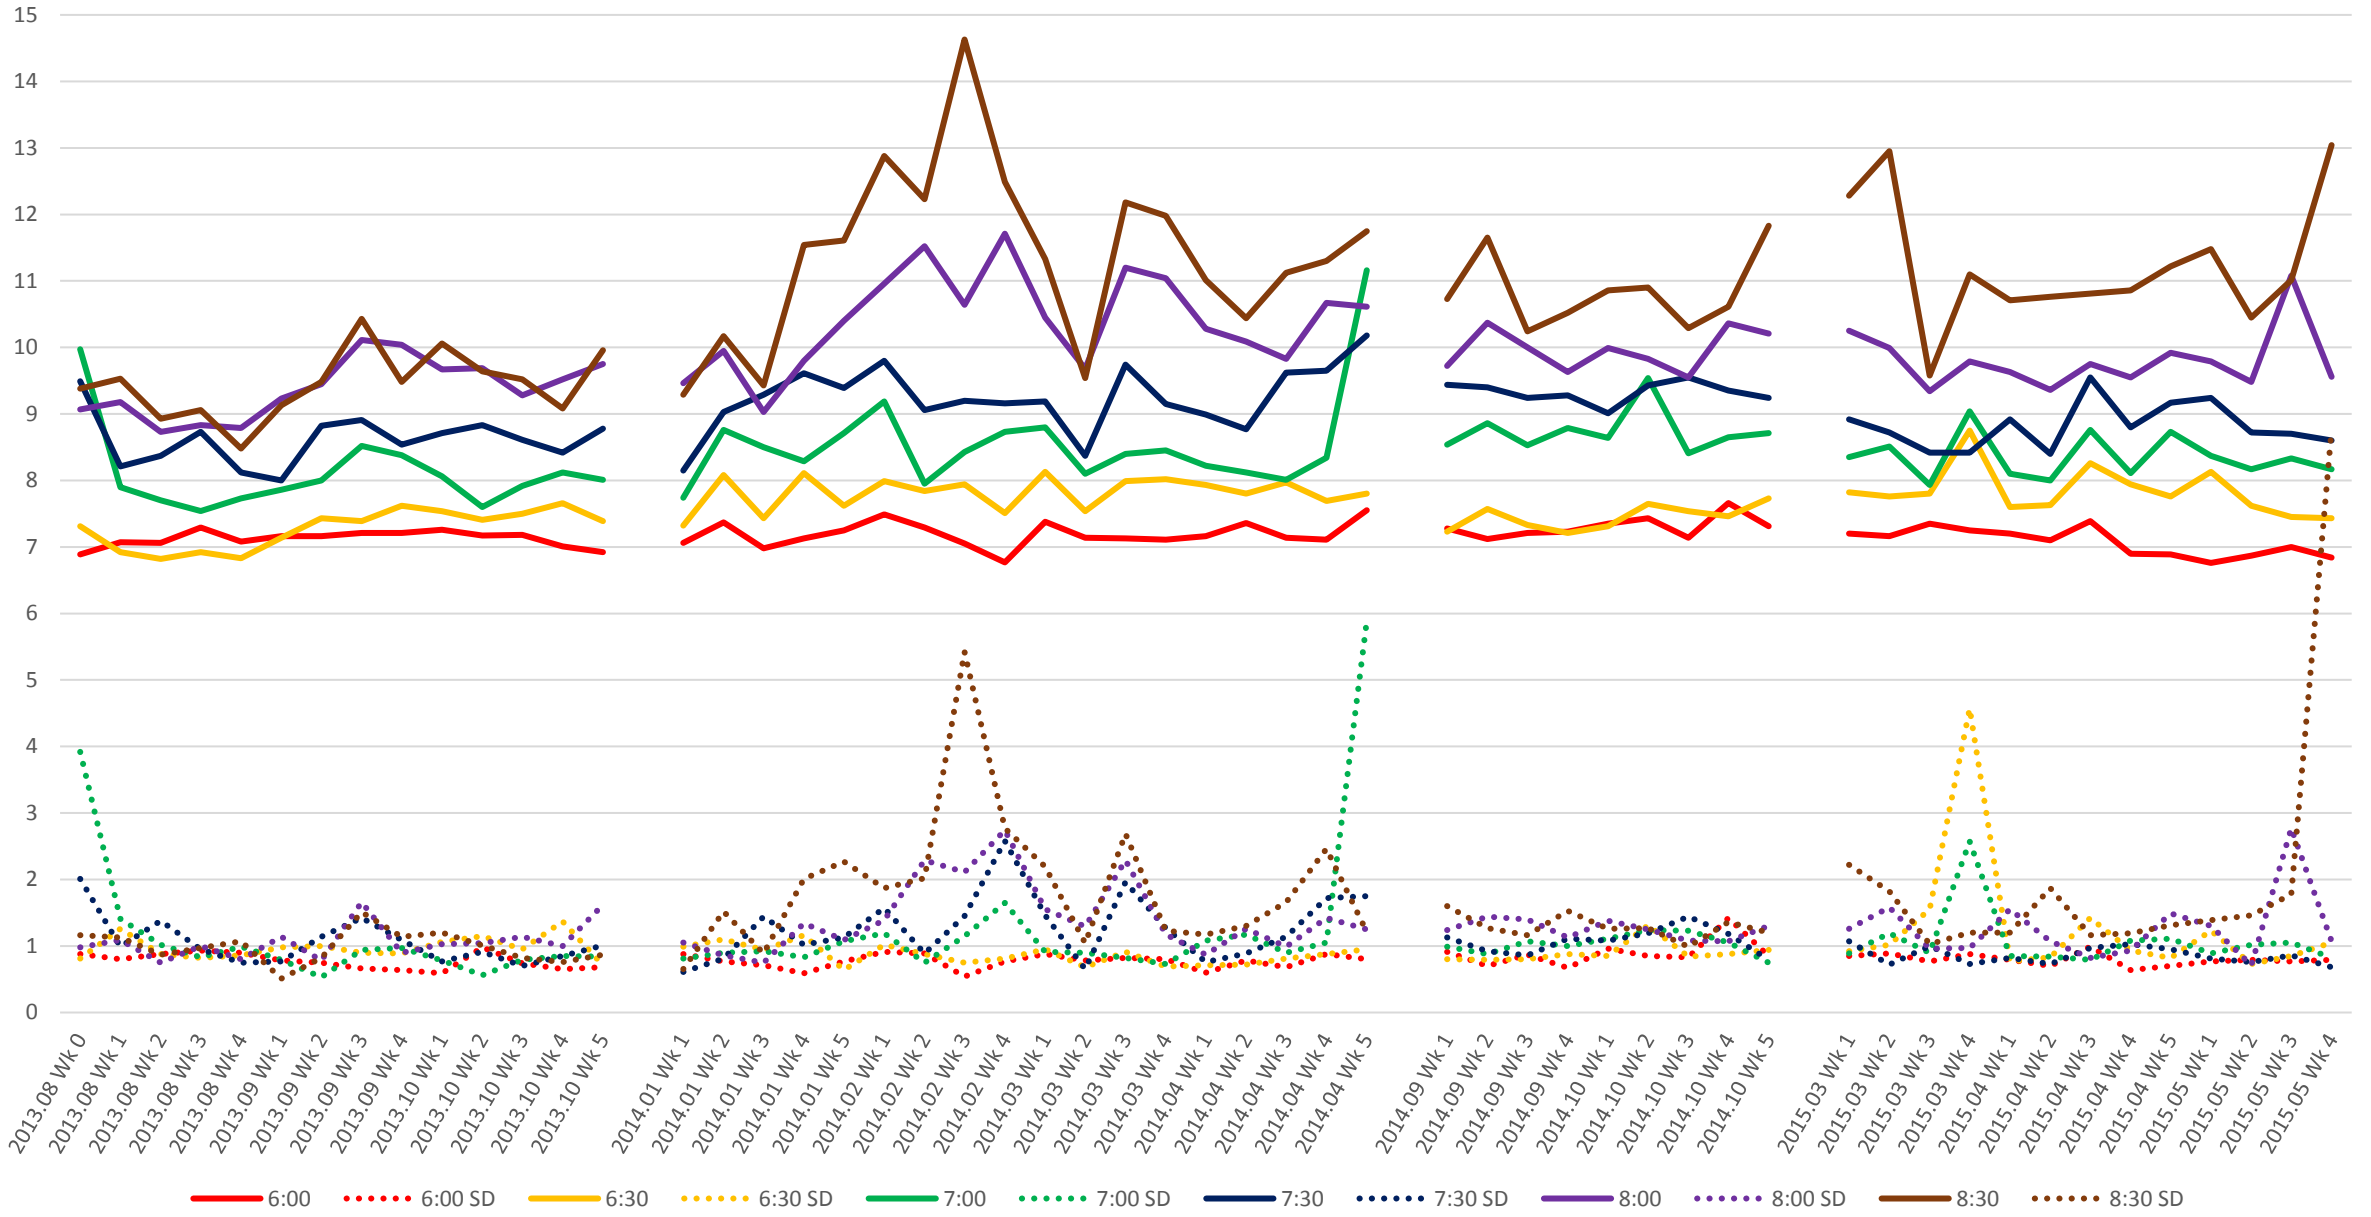

501 Queen Link Times From Greenwood Ave. To West of Broadview Ave. Westbound Early Morning

501 Queen Link Times From Greenwood Ave. To West of Broadview Ave. Westbound Late Morning

501 Queen Link Times From Greenwood Ave. To West of Broadview Ave. Westbound Early Afternoon

501 Queen Link Times From Greenwood Ave. To West of Broadview Ave. Westbound Late Afternoon

501 Queen Link Times From Greenwood Ave. To West of Broadview Ave. Westbound Early Evening

501 Queen Link Times From Greenwood Ave. To West of Broadview Ave. Westbound Late Evening