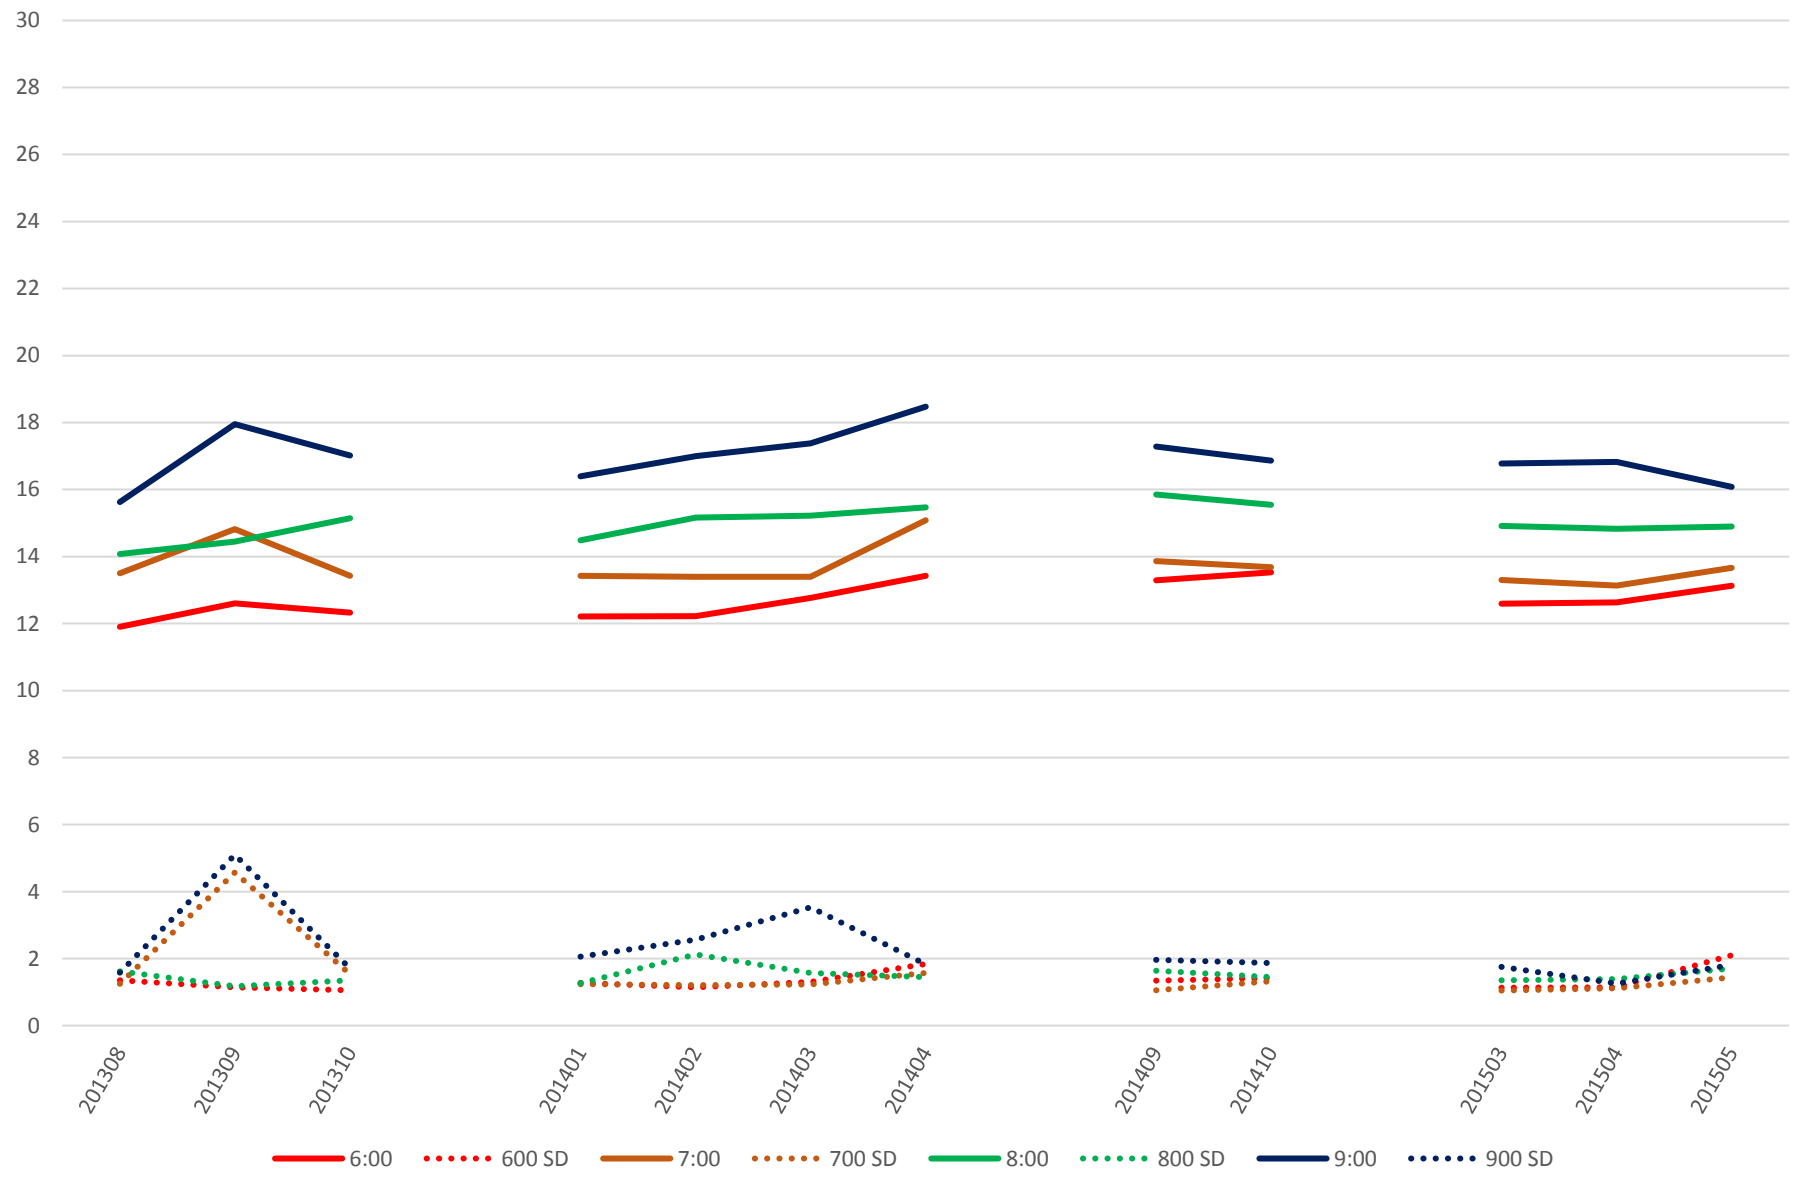

## 501 Queen Link Times From East of Coxwell Ave. To Parliament St. Westbound Saturday Morning

## 501 Queen Link Times From East of Coxwell Ave. To Parliament St. Westbound Saturday Midday

## 501 Queen Link Times From East of Coxwell Ave. To Parliament St. Westbound Saturday Afternoon

## 501 Queen Link Times From East of Coxwell Ave. To Parliament St. Westbound Sunday Afternoon