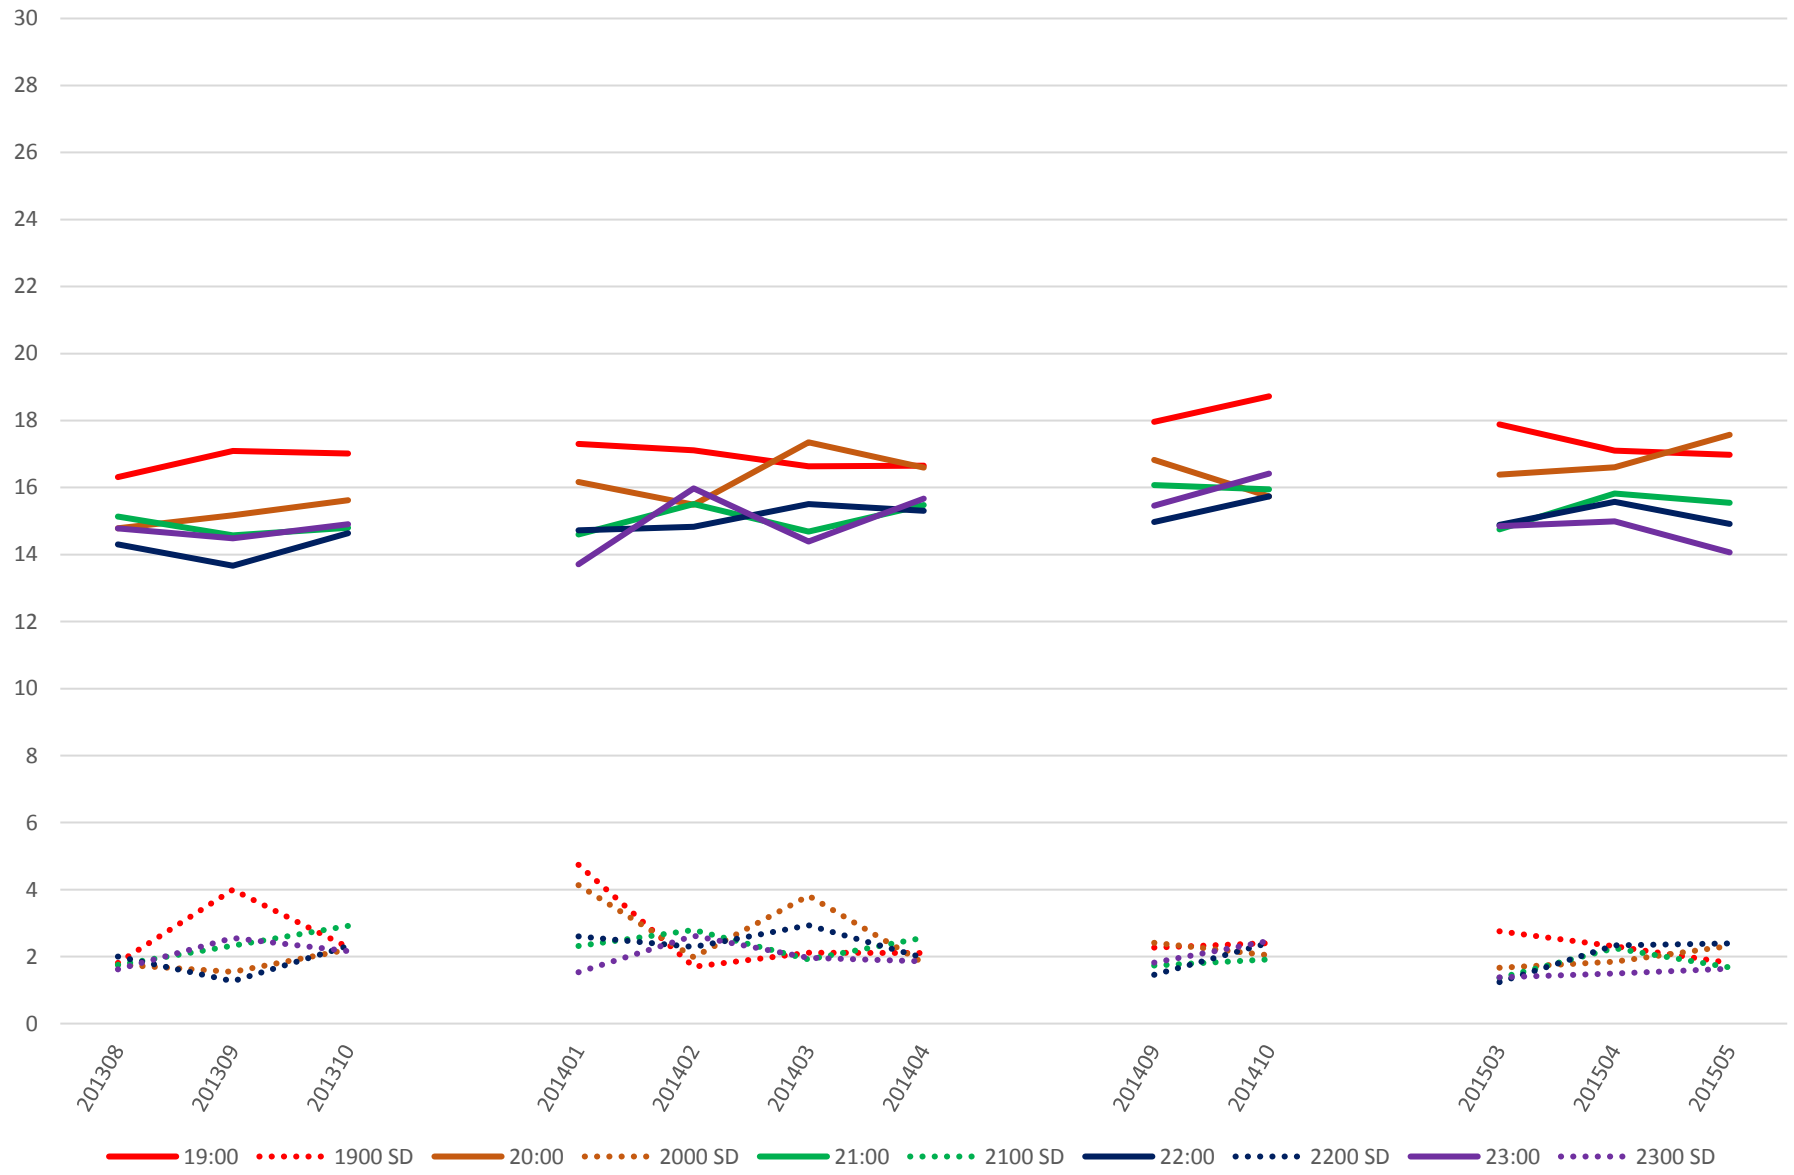

501 Queen Link Times From East of Coxwell Ave. To Parliament St. Westbound Sunday Morning

501 Queen Link Times From East of Coxwell Ave. To Parliament St. Westbound Saturday Evening