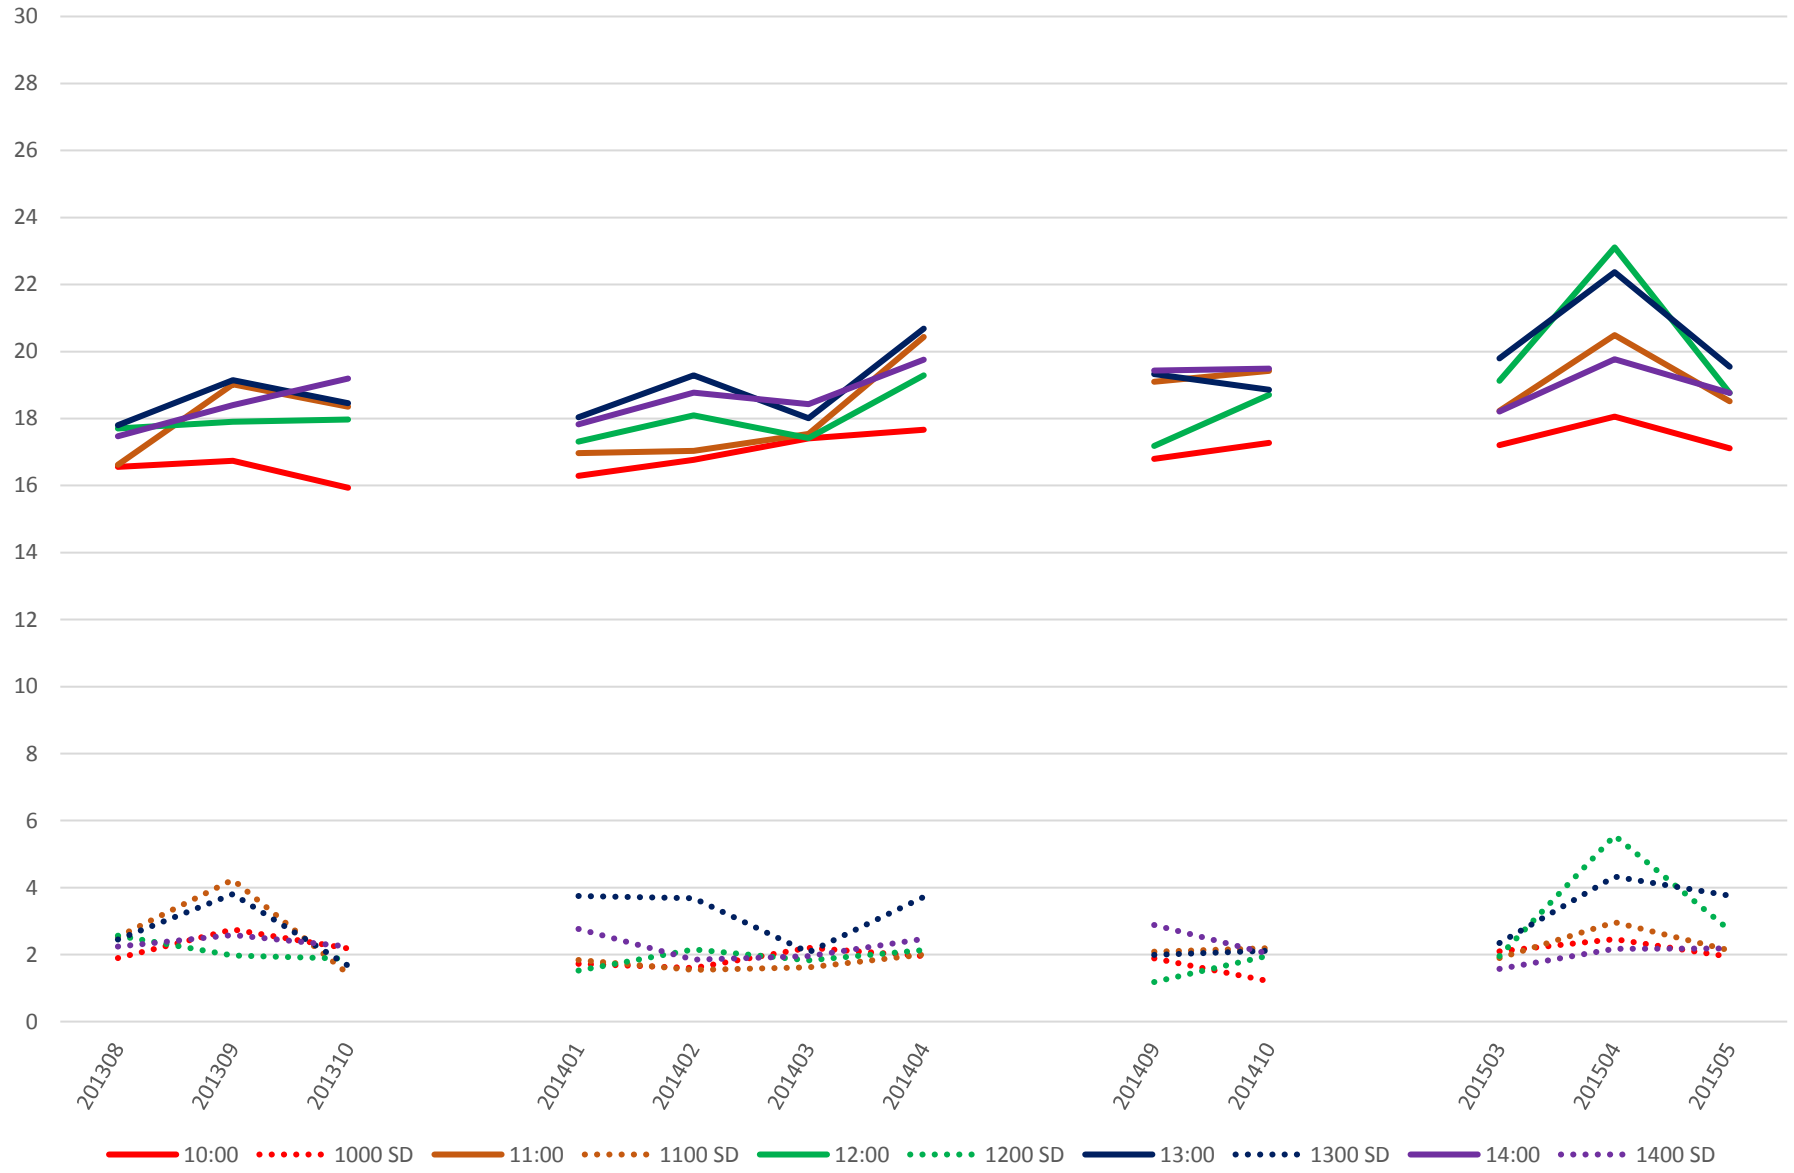

## 501 Queen Link Times From East of Coxwell Ave. To Parliament St. Westbound Saturday Morning

## 501 Queen Link Times From East of Coxwell Ave. To Parliament St. Westbound Saturday Midday

## 501 Queen Link Times From East of Coxwell Ave. To Parliament St. Westbound Saturday Afternoon

## 501 Queen Link Times From East of Coxwell Ave. To Parliament St. Westbound Sunday Afternoon