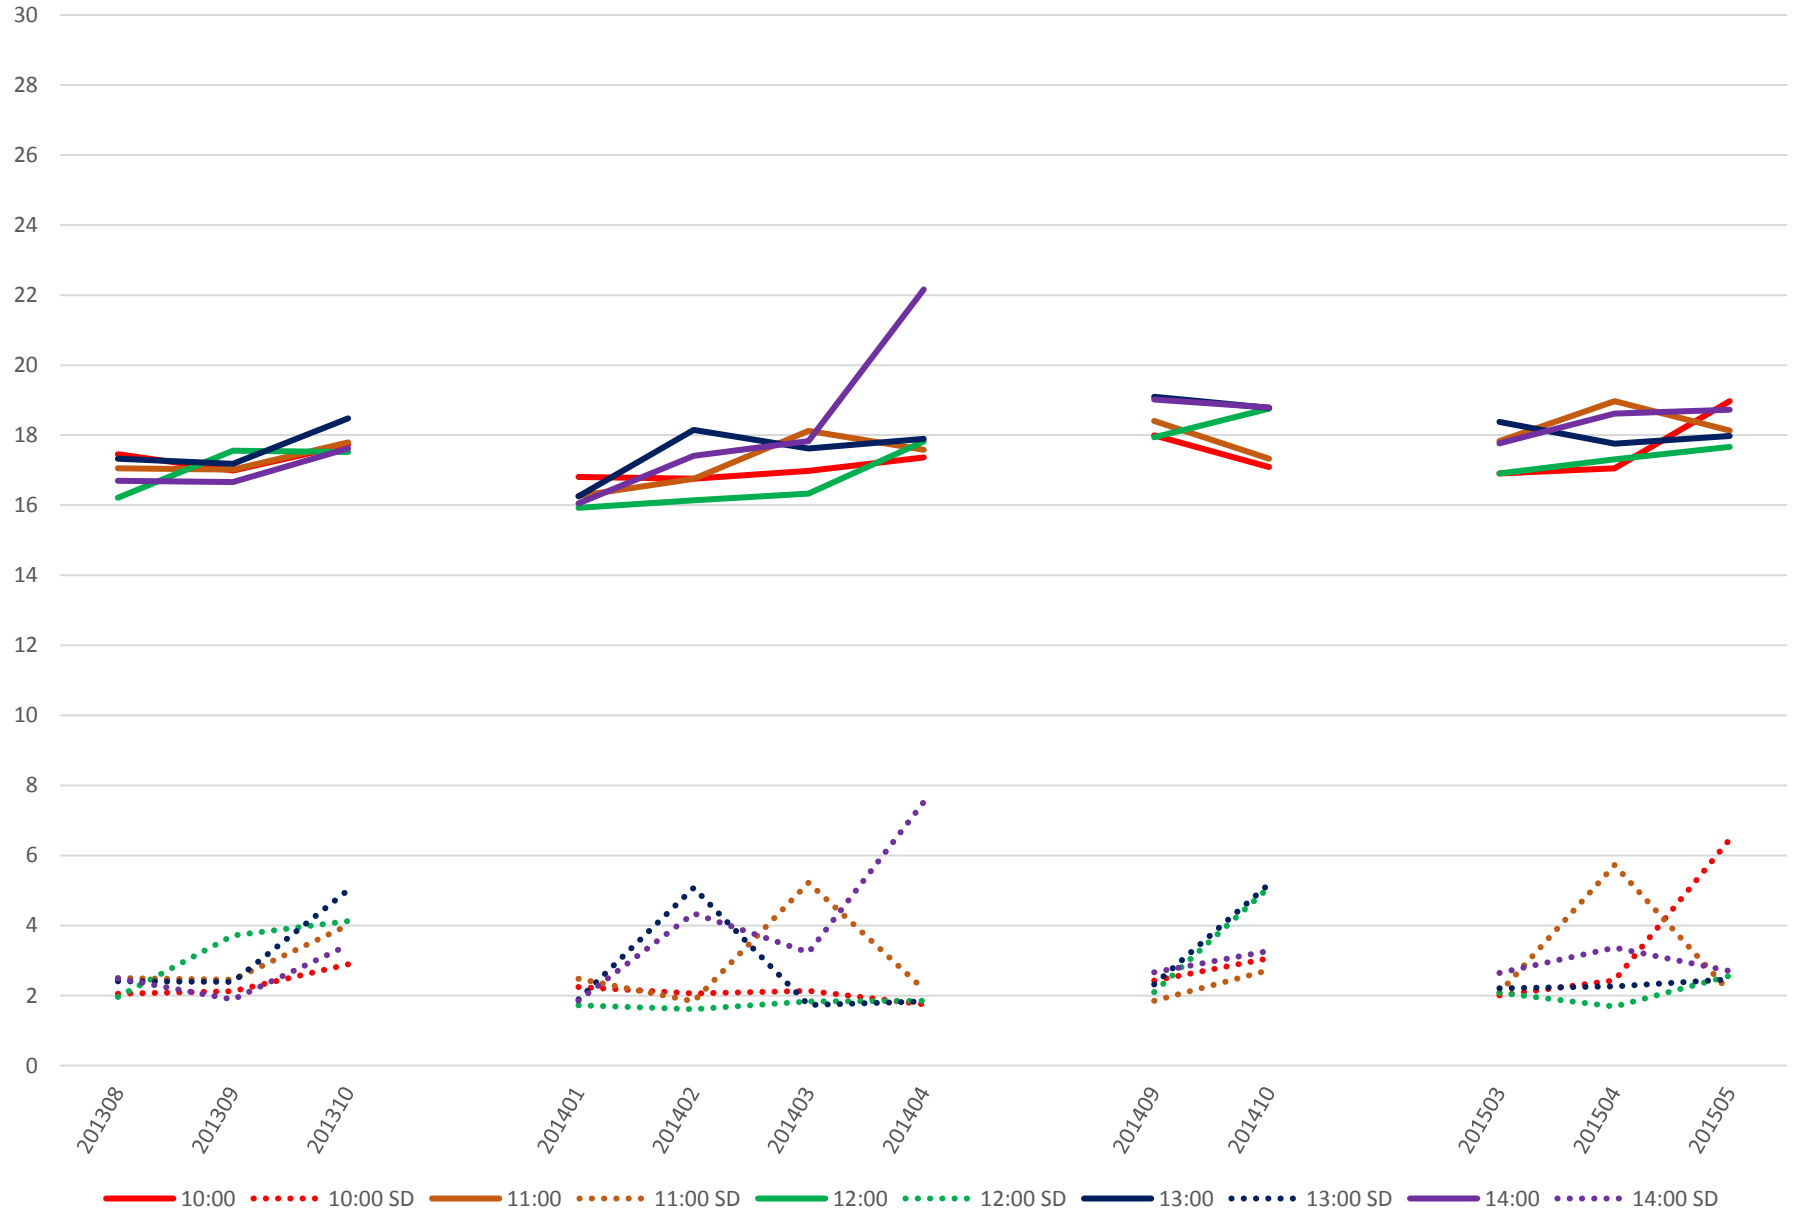

## 501 Queen Link Times From East of Coxwell Ave. To Parliament St. Westbound Saturday Afternoon

## 501 Queen Link Times From East of Coxwell Ave. To Parliament St. Westbound Saturday Evening

501 Queen Link Times From East of Coxwell Ave. To Parliament St. Westbound Sunday Morning

501 Queen Link Times From East of Coxwell Ave. To Parliament St. Westbound Sunday Midday

## 501 Queen Link Times From East of Coxwell Ave. To Parliament St. Westbound Sunday Afternoon

### 501 Queen Link Times From East of Coxwell Ave. To Parliament St. Westbound Sunday Evening