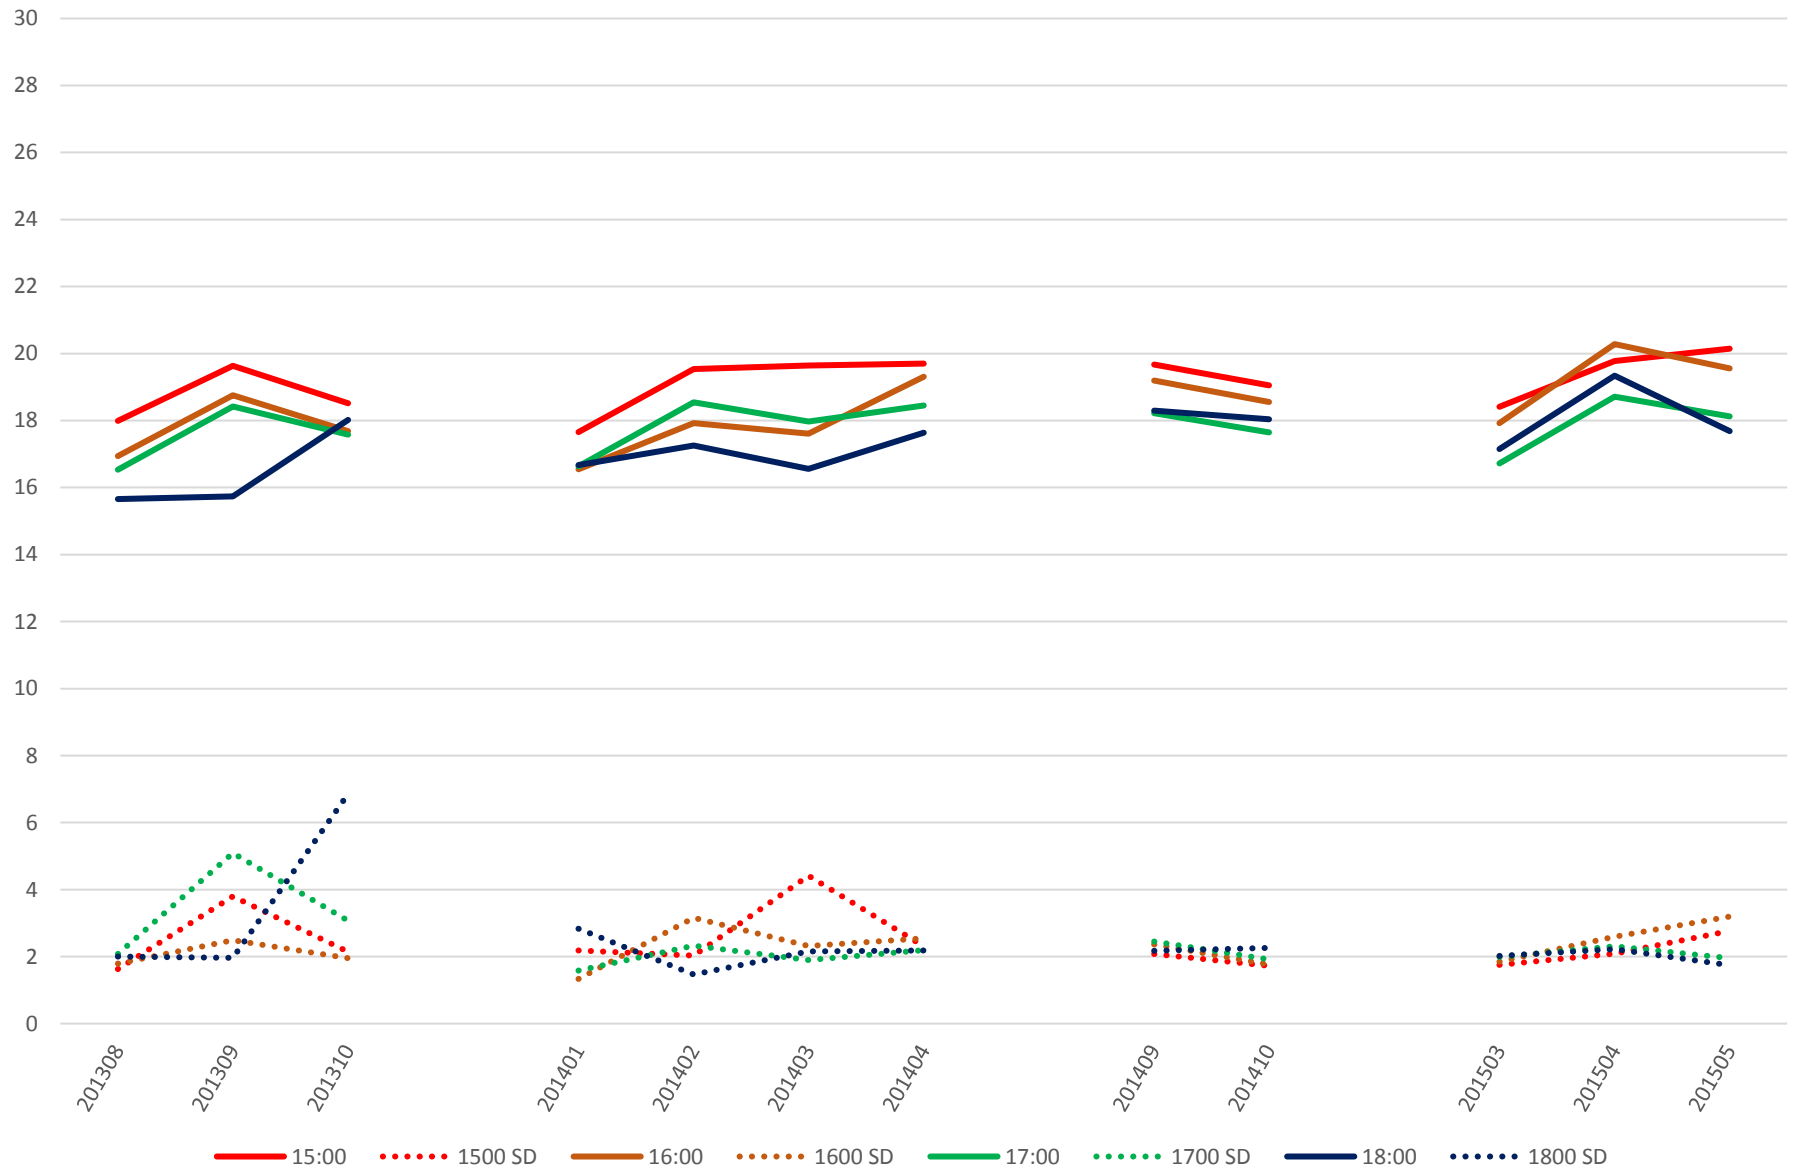

## 501 Queen Link Times From East of Coxwell Ave. To Parliament St. Westbound Saturday Morning

## 501 Queen Link Times From East of Coxwell Ave. To Parliament St. Westbound Saturday Midday

## 501 Queen Link Times From East of Coxwell Ave. To Parliament St. Westbound Saturday Afternoon

## 501 Queen Link Times From East of Coxwell Ave. To Parliament St. Westbound Sunday Afternoon