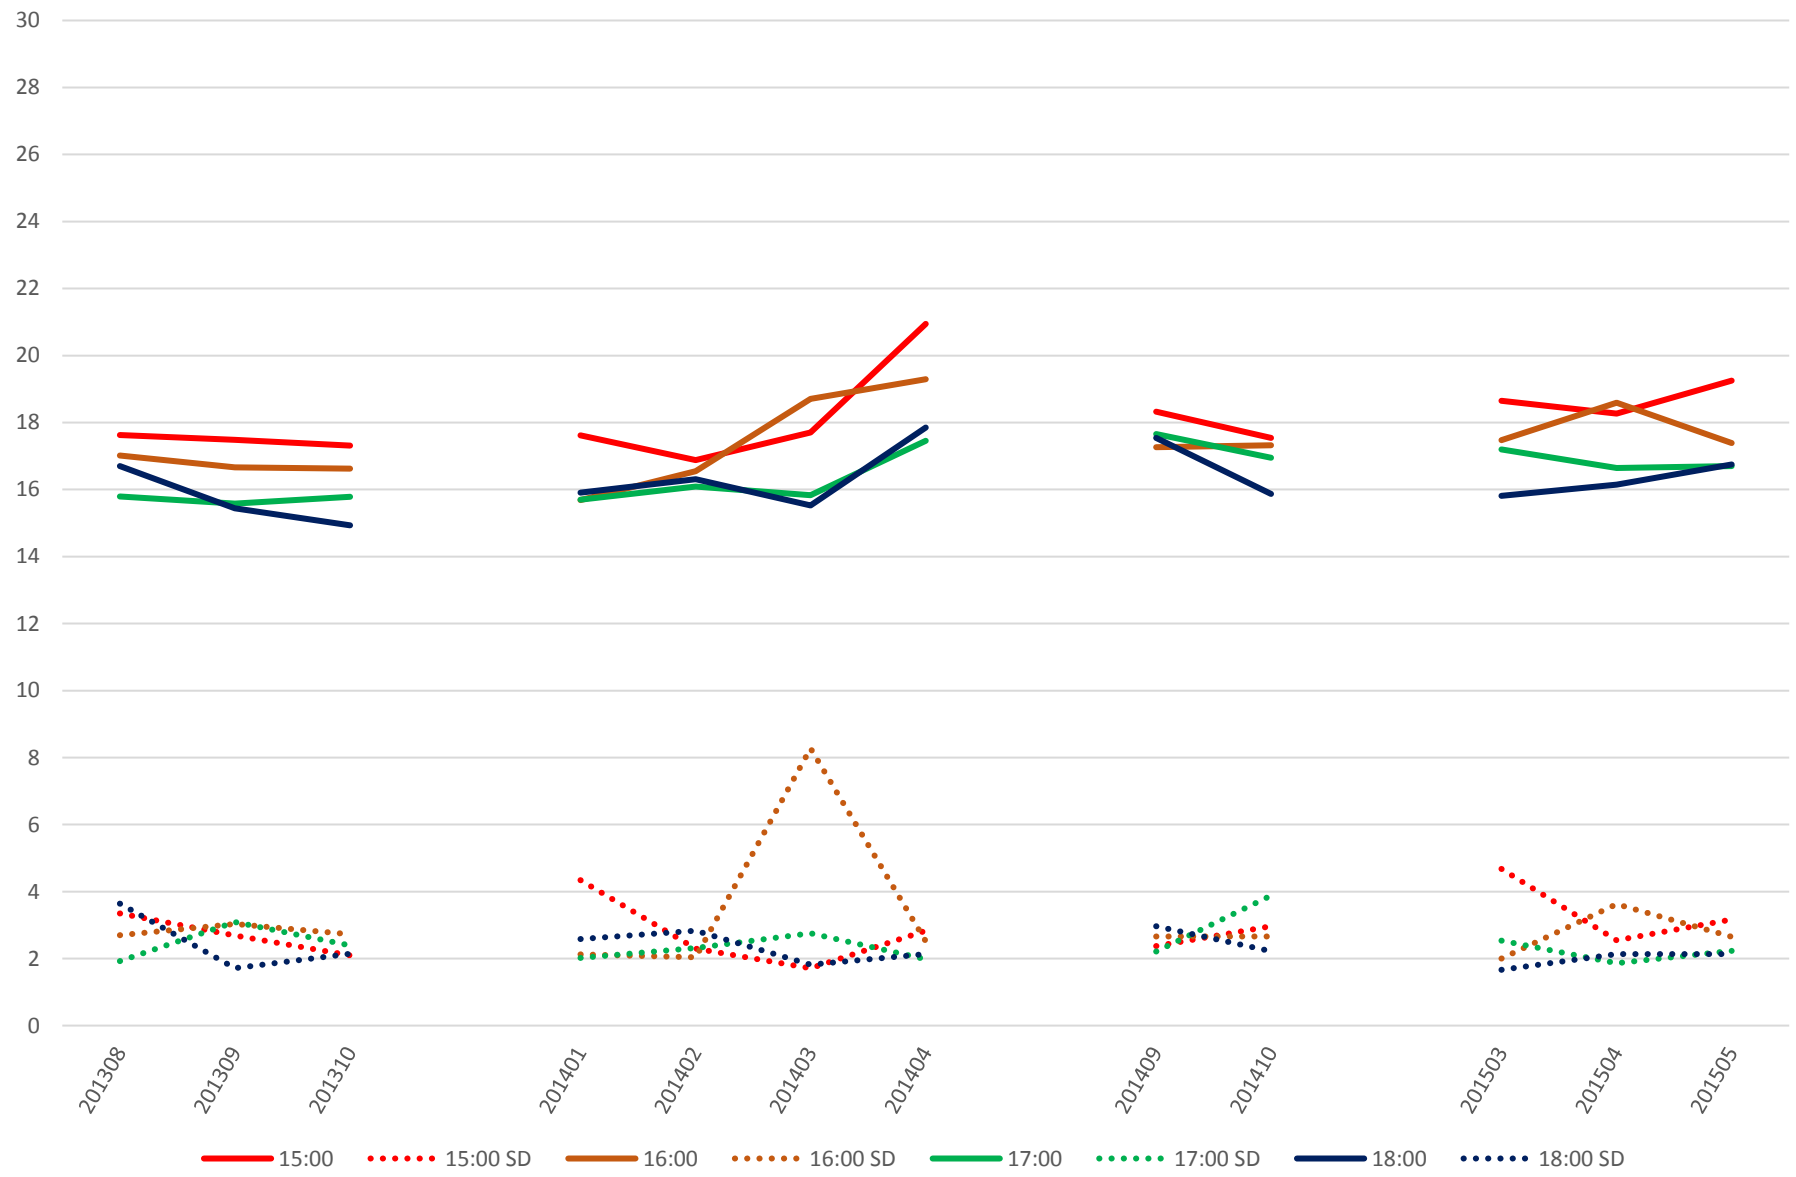

## 501 Queen Link Times From East of Coxwell Ave. To Parliament St. Westbound Saturday Afternoon

## 501 Queen Link Times From East of Coxwell Ave. To Parliament St. Westbound Saturday Evening

501 Queen Link Times From East of Coxwell Ave. To Parliament St. Westbound Sunday Morning

501 Queen Link Times From East of Coxwell Ave. To Parliament St. Westbound Sunday Midday

## 501 Queen Link Times From East of Coxwell Ave. To Parliament St. Westbound Sunday Afternoon

### 501 Queen Link Times From East of Coxwell Ave. To Parliament St. Westbound Sunday Evening