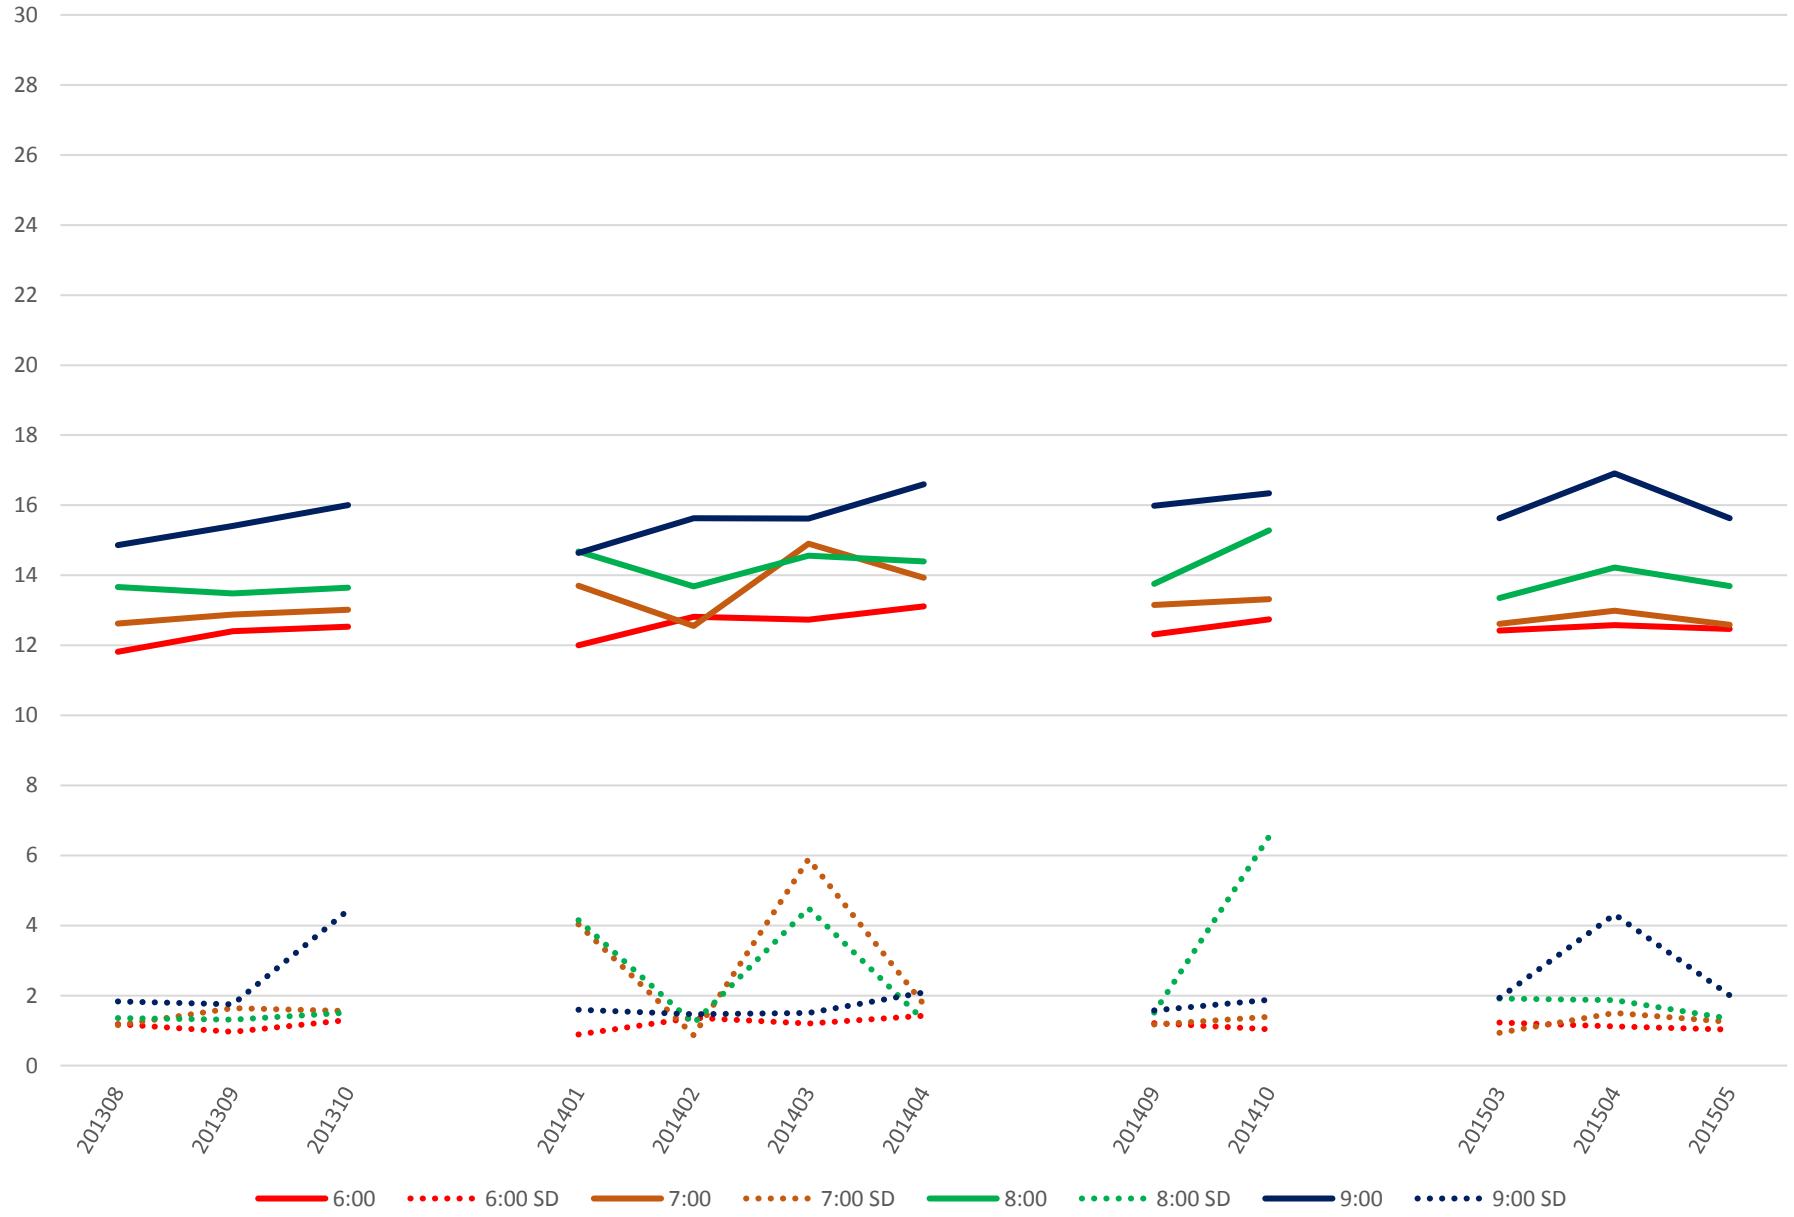

## 501 Queen Link Times From East of Coxwell Ave. To Parliament St. Westbound Saturday Midday

## 501 Queen Link Times From East of Coxwell Ave. To Parliament St. Westbound Saturday Afternoon

## 501 Queen Link Times From East of Coxwell Ave. To Parliament St. Westbound Saturday Evening

501 Queen Link Times From East of Coxwell Ave. To Parliament St. Westbound Sunday Morning

501 Queen Link Times From East of Coxwell Ave. To Parliament St. Westbound Sunday Midday

## 501 Queen Link Times From East of Coxwell Ave. To Parliament St. Westbound Sunday Afternoon