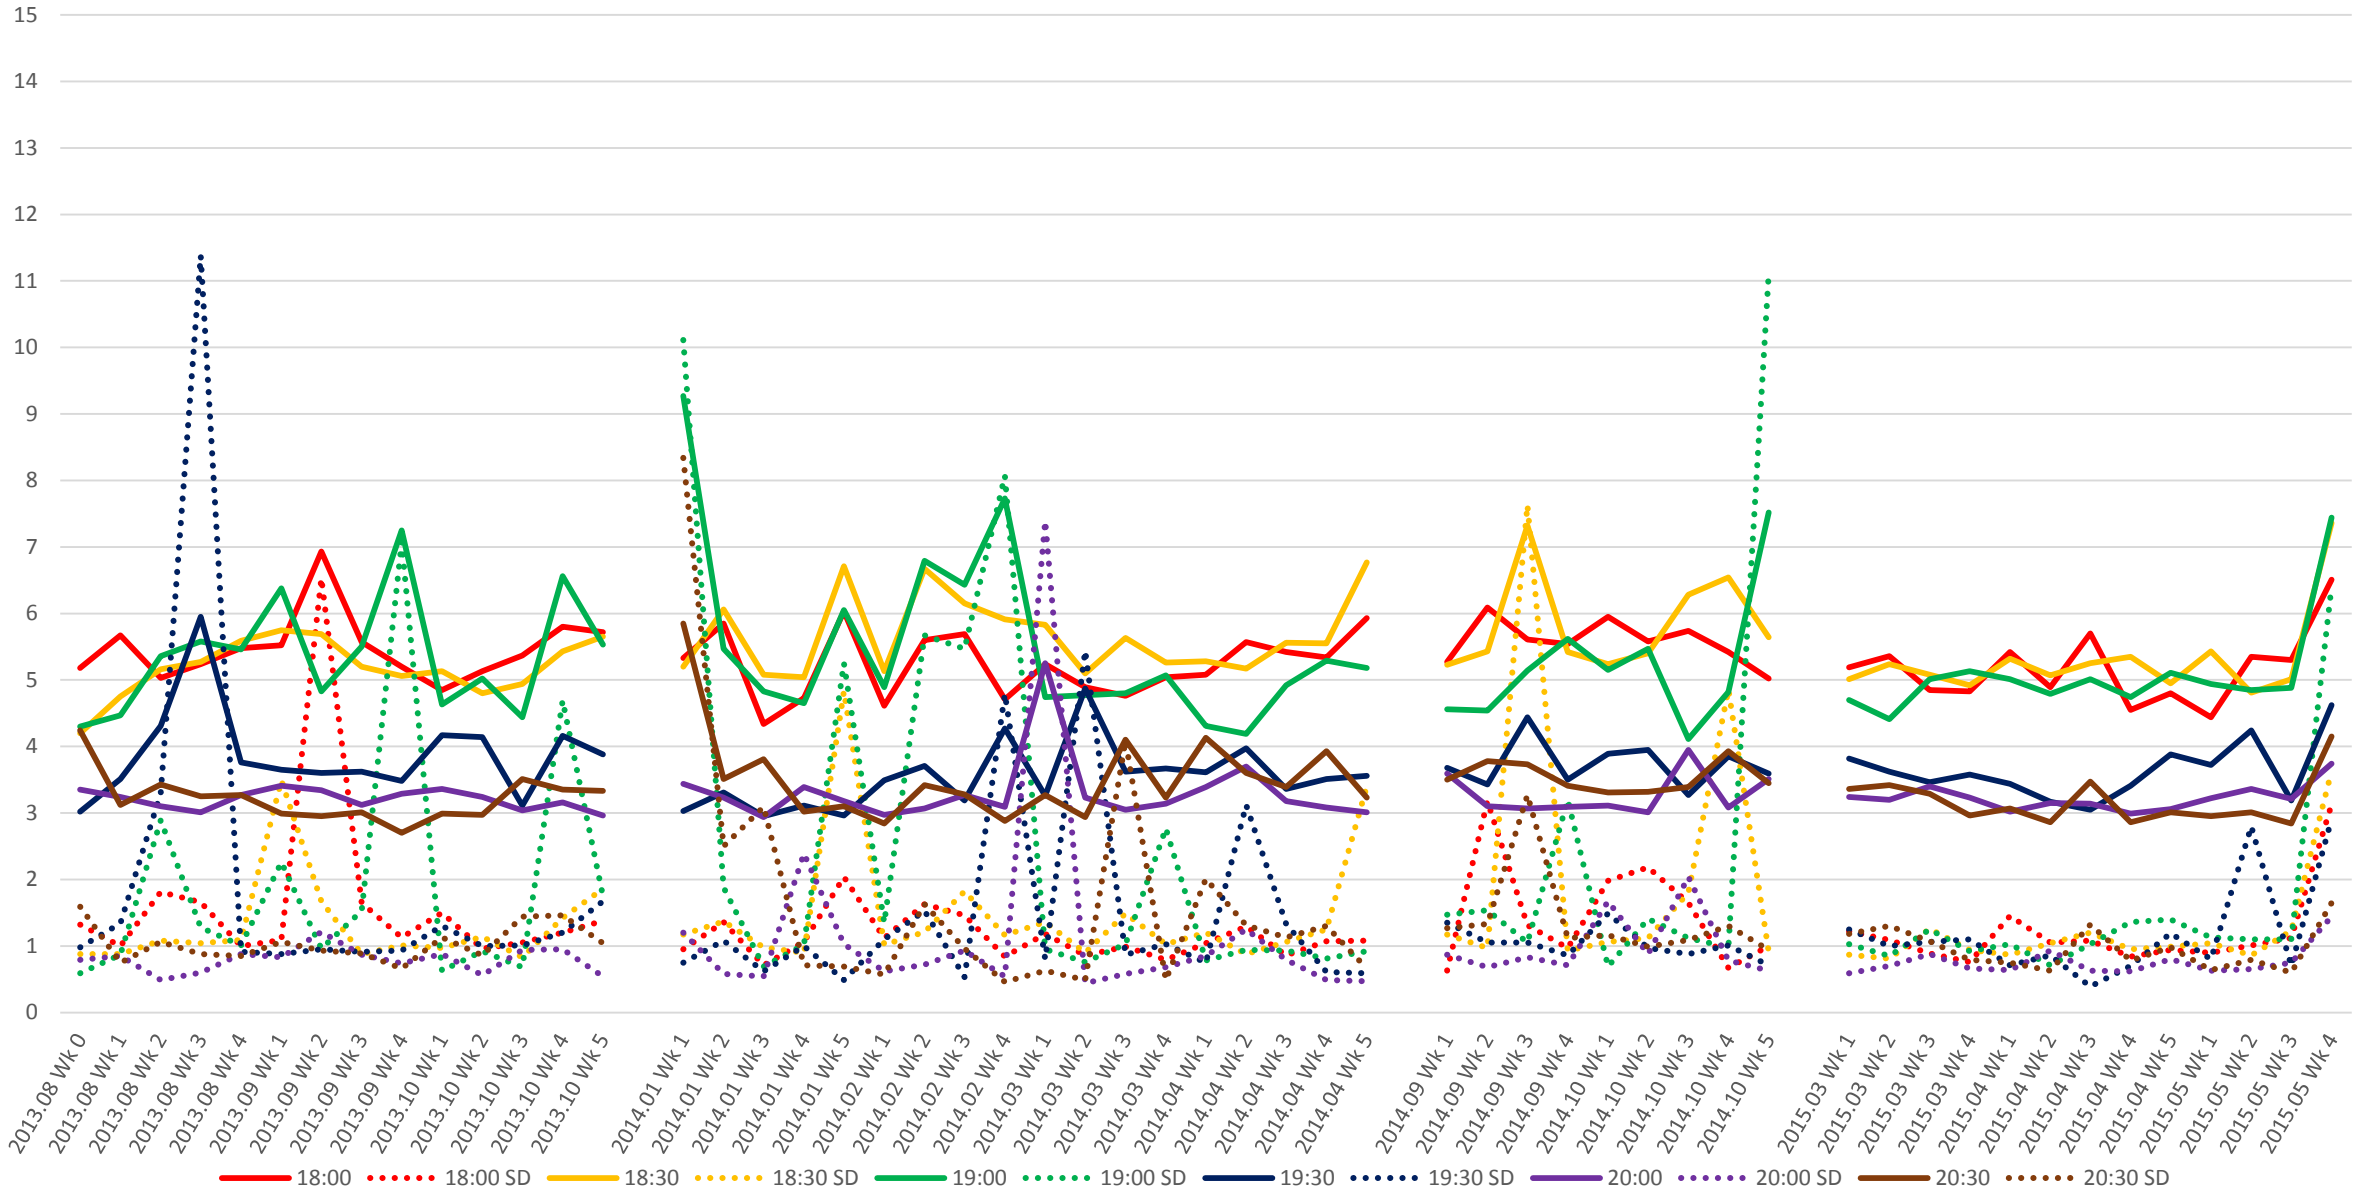

501 Queen Link Times From East of Coxwell Ave. To Greenwood Ave. Westbound Early Morning

501 Queen Link Times From East of Coxwell Ave. To Greenwood Ave. Westbound Late Morning

501 Queen Link Times From East of Coxwell Ave. To Greenwood Ave. Westbound Early Afternoon

501 Queen Link Times From East of Coxwell Ave. To Greenwood Ave. Westbound Late Afternoon

501 Queen Link Times From East of Coxwell Ave. To Greenwood Ave. Westbound Early Evening

501 Queen Link Times From East of Coxwell Ave. To Greenwood Ave. Westbound Late Evening