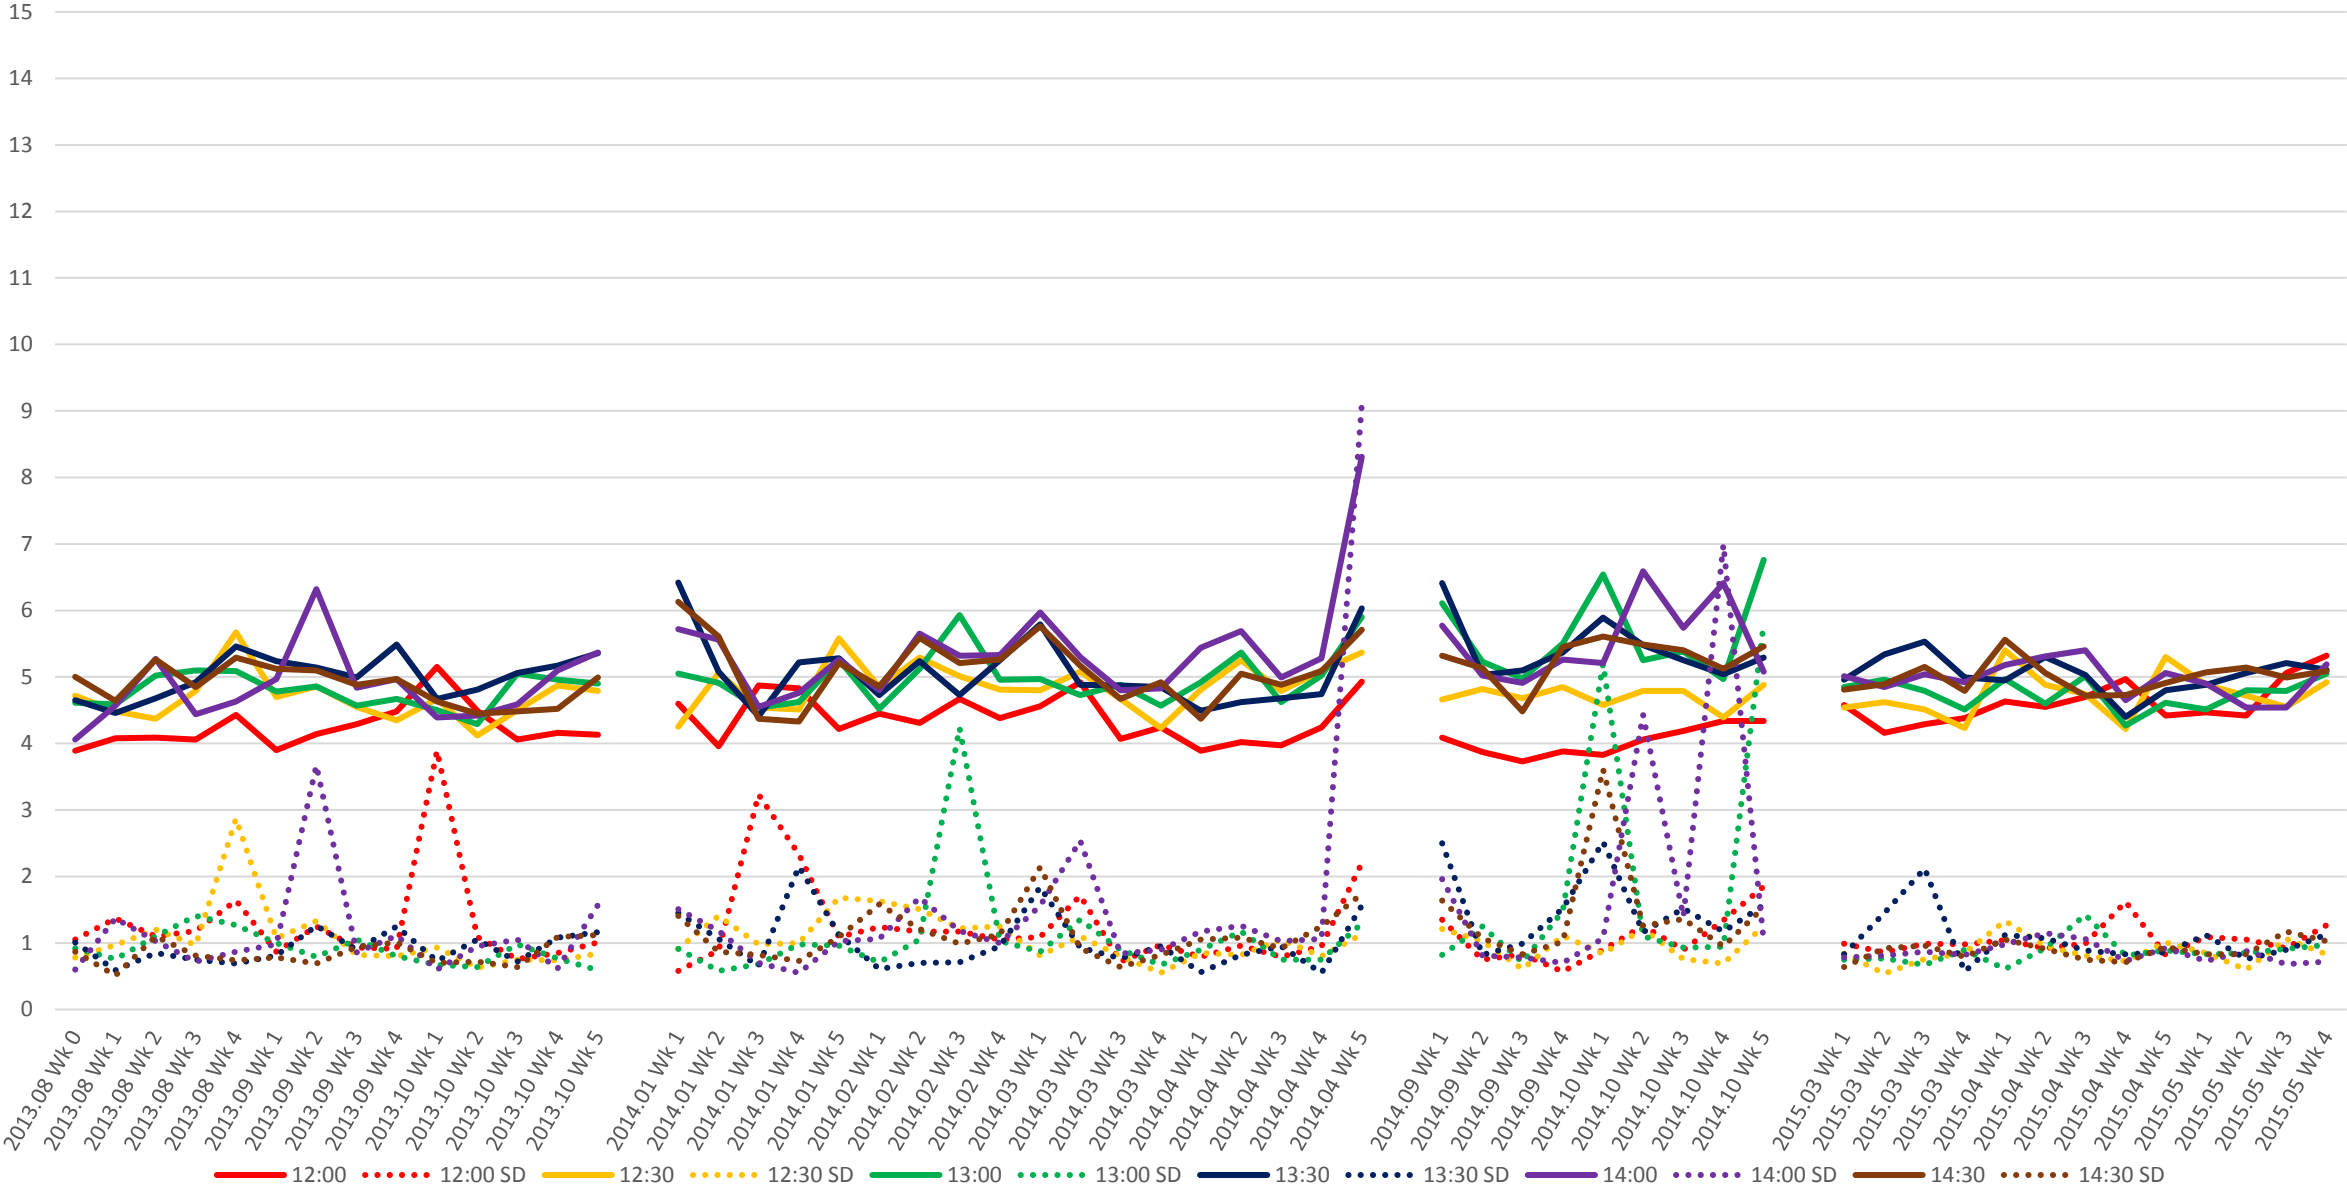

501 Queen Link Times From East of Coxwell Ave. To Greenwood Ave. Westbound Early Morning

501 Queen Link Times From East of Coxwell Ave. To Greenwood Ave. Westbound Late Morning

501 Queen Link Times From East of Coxwell Ave. To Greenwood Ave. Westbound Early Afternoon

501 Queen Link Times From East of Coxwell Ave. To Greenwood Ave. Westbound Late Afternoon

501 Queen Link Times From East of Coxwell Ave. To Greenwood Ave. Westbound Early Evening

501 Queen Link Times From East of Coxwell Ave. To Greenwood Ave. Westbound Late Evening