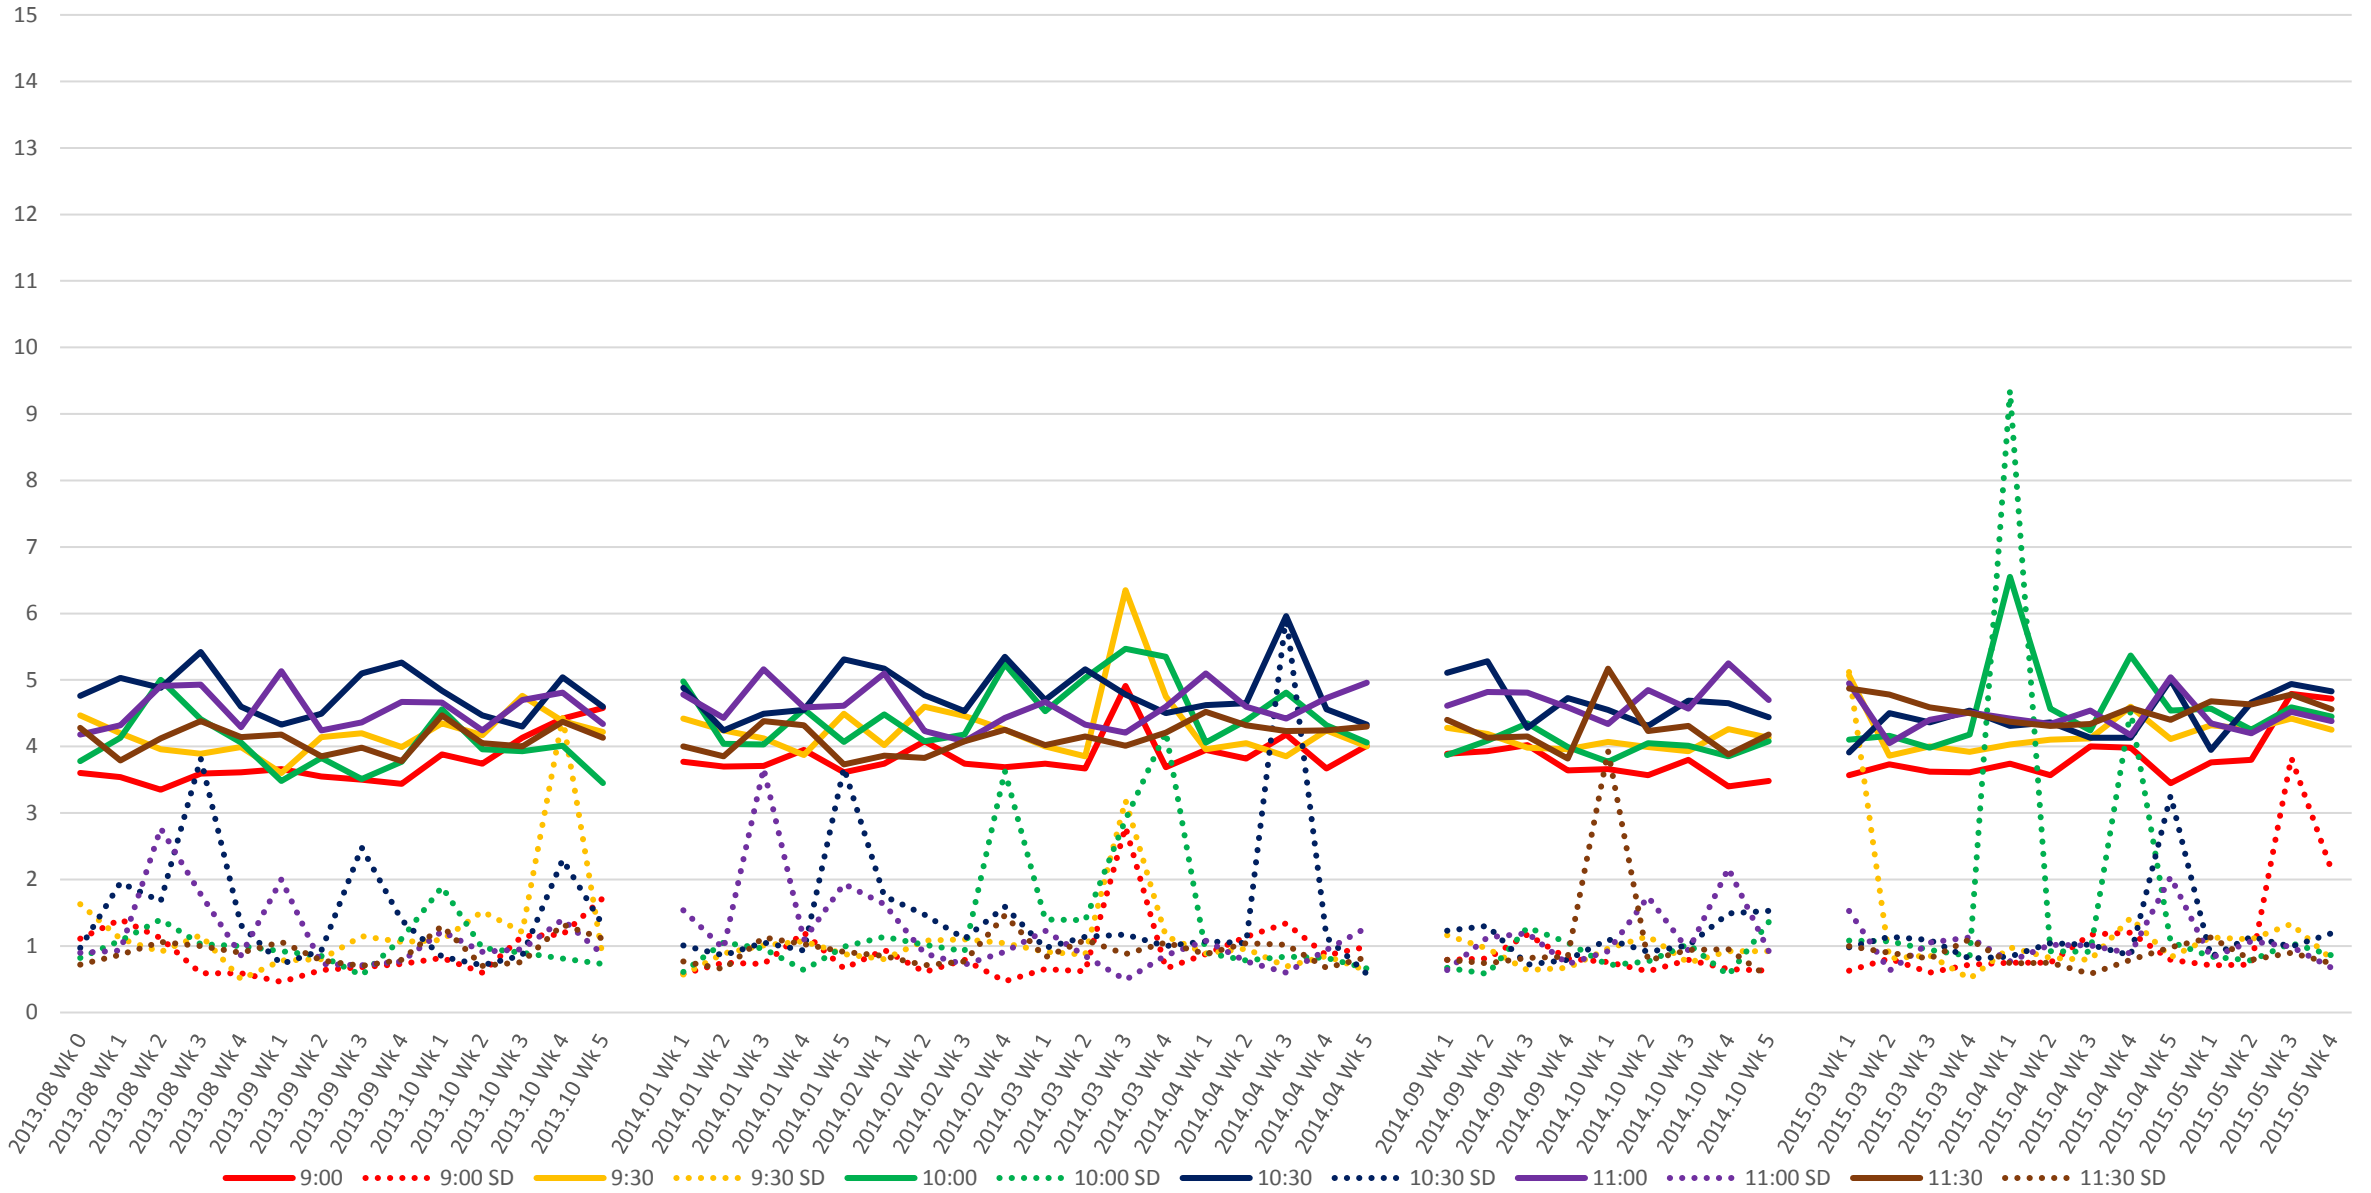

501 Queen Link Times From East of Coxwell Ave. To Greenwood Ave. Westbound Early Morning

501 Queen Link Times From East of Coxwell Ave. To Greenwood Ave. Westbound Late Morning

501 Queen Link Times From East of Coxwell Ave. To Greenwood Ave. Westbound Early Afternoon

501 Queen Link Times From East of Coxwell Ave. To Greenwood Ave. Westbound Late Afternoon

501 Queen Link Times From East of Coxwell Ave. To Greenwood Ave. Westbound Early Evening

501 Queen Link Times From East of Coxwell Ave. To Greenwood Ave. Westbound Late Evening