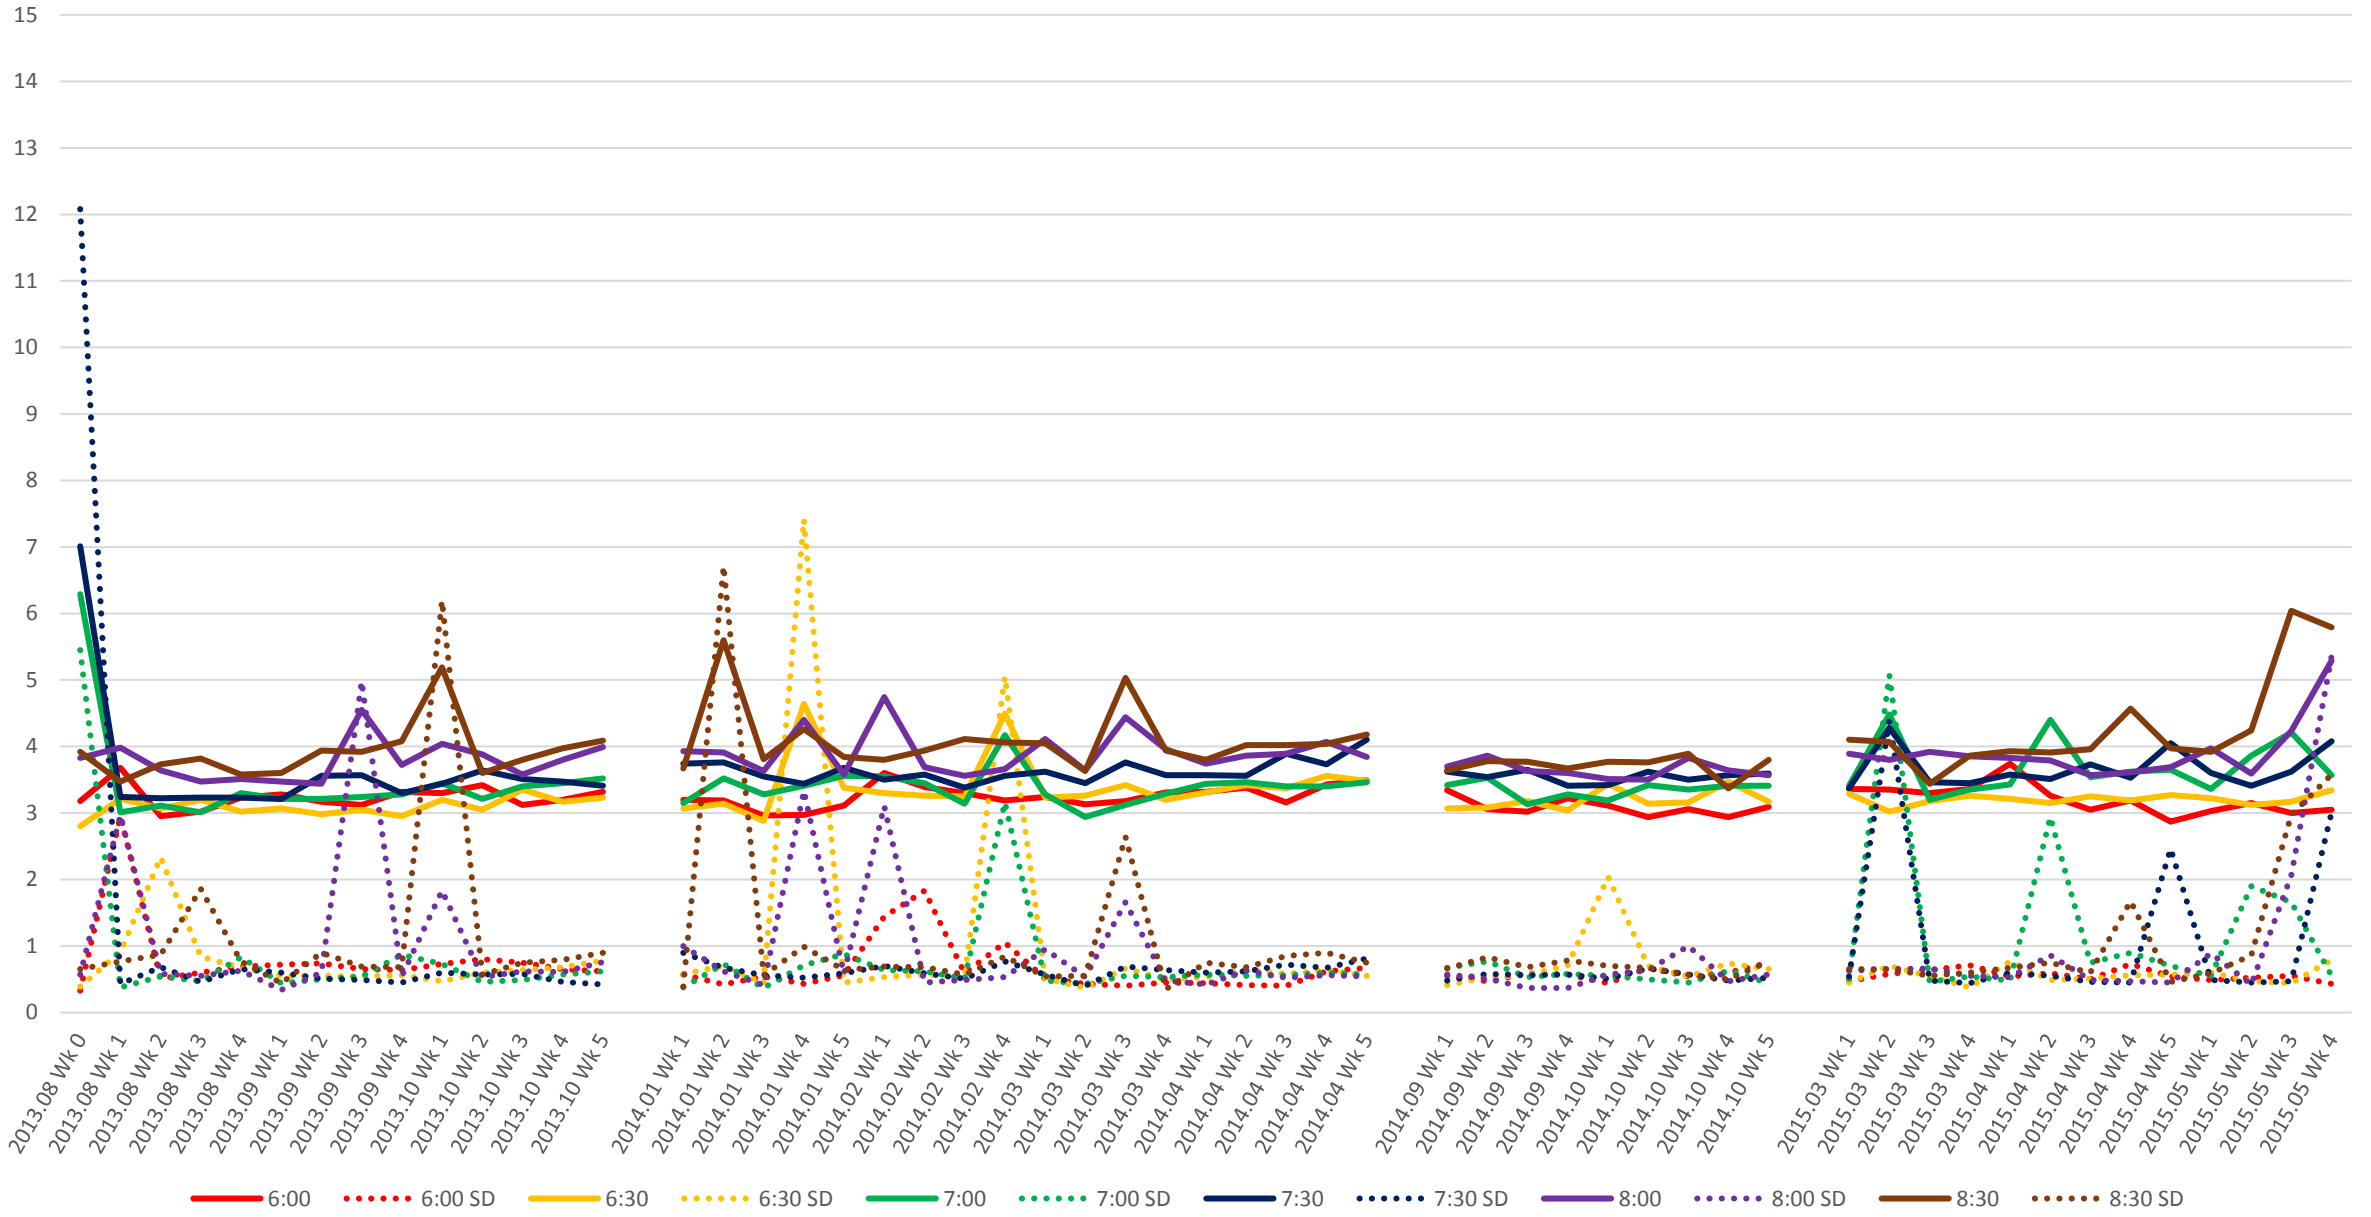

501 Queen Link Times From East of Coxwell Ave. To Greenwood Ave. Westbound Early Morning

501 Queen Link Times From East of Coxwell Ave. To Greenwood Ave. Westbound Late Morning

501 Queen Link Times From East of Coxwell Ave. To Greenwood Ave. Westbound Early Afternoon

501 Queen Link Times From East of Coxwell Ave. To Greenwood Ave. Westbound Late Afternoon

501 Queen Link Times From East of Coxwell Ave. To Greenwood Ave. Westbound Early Evening

501 Queen Link Times From East of Coxwell Ave. To Greenwood Ave. Westbound Late Evening