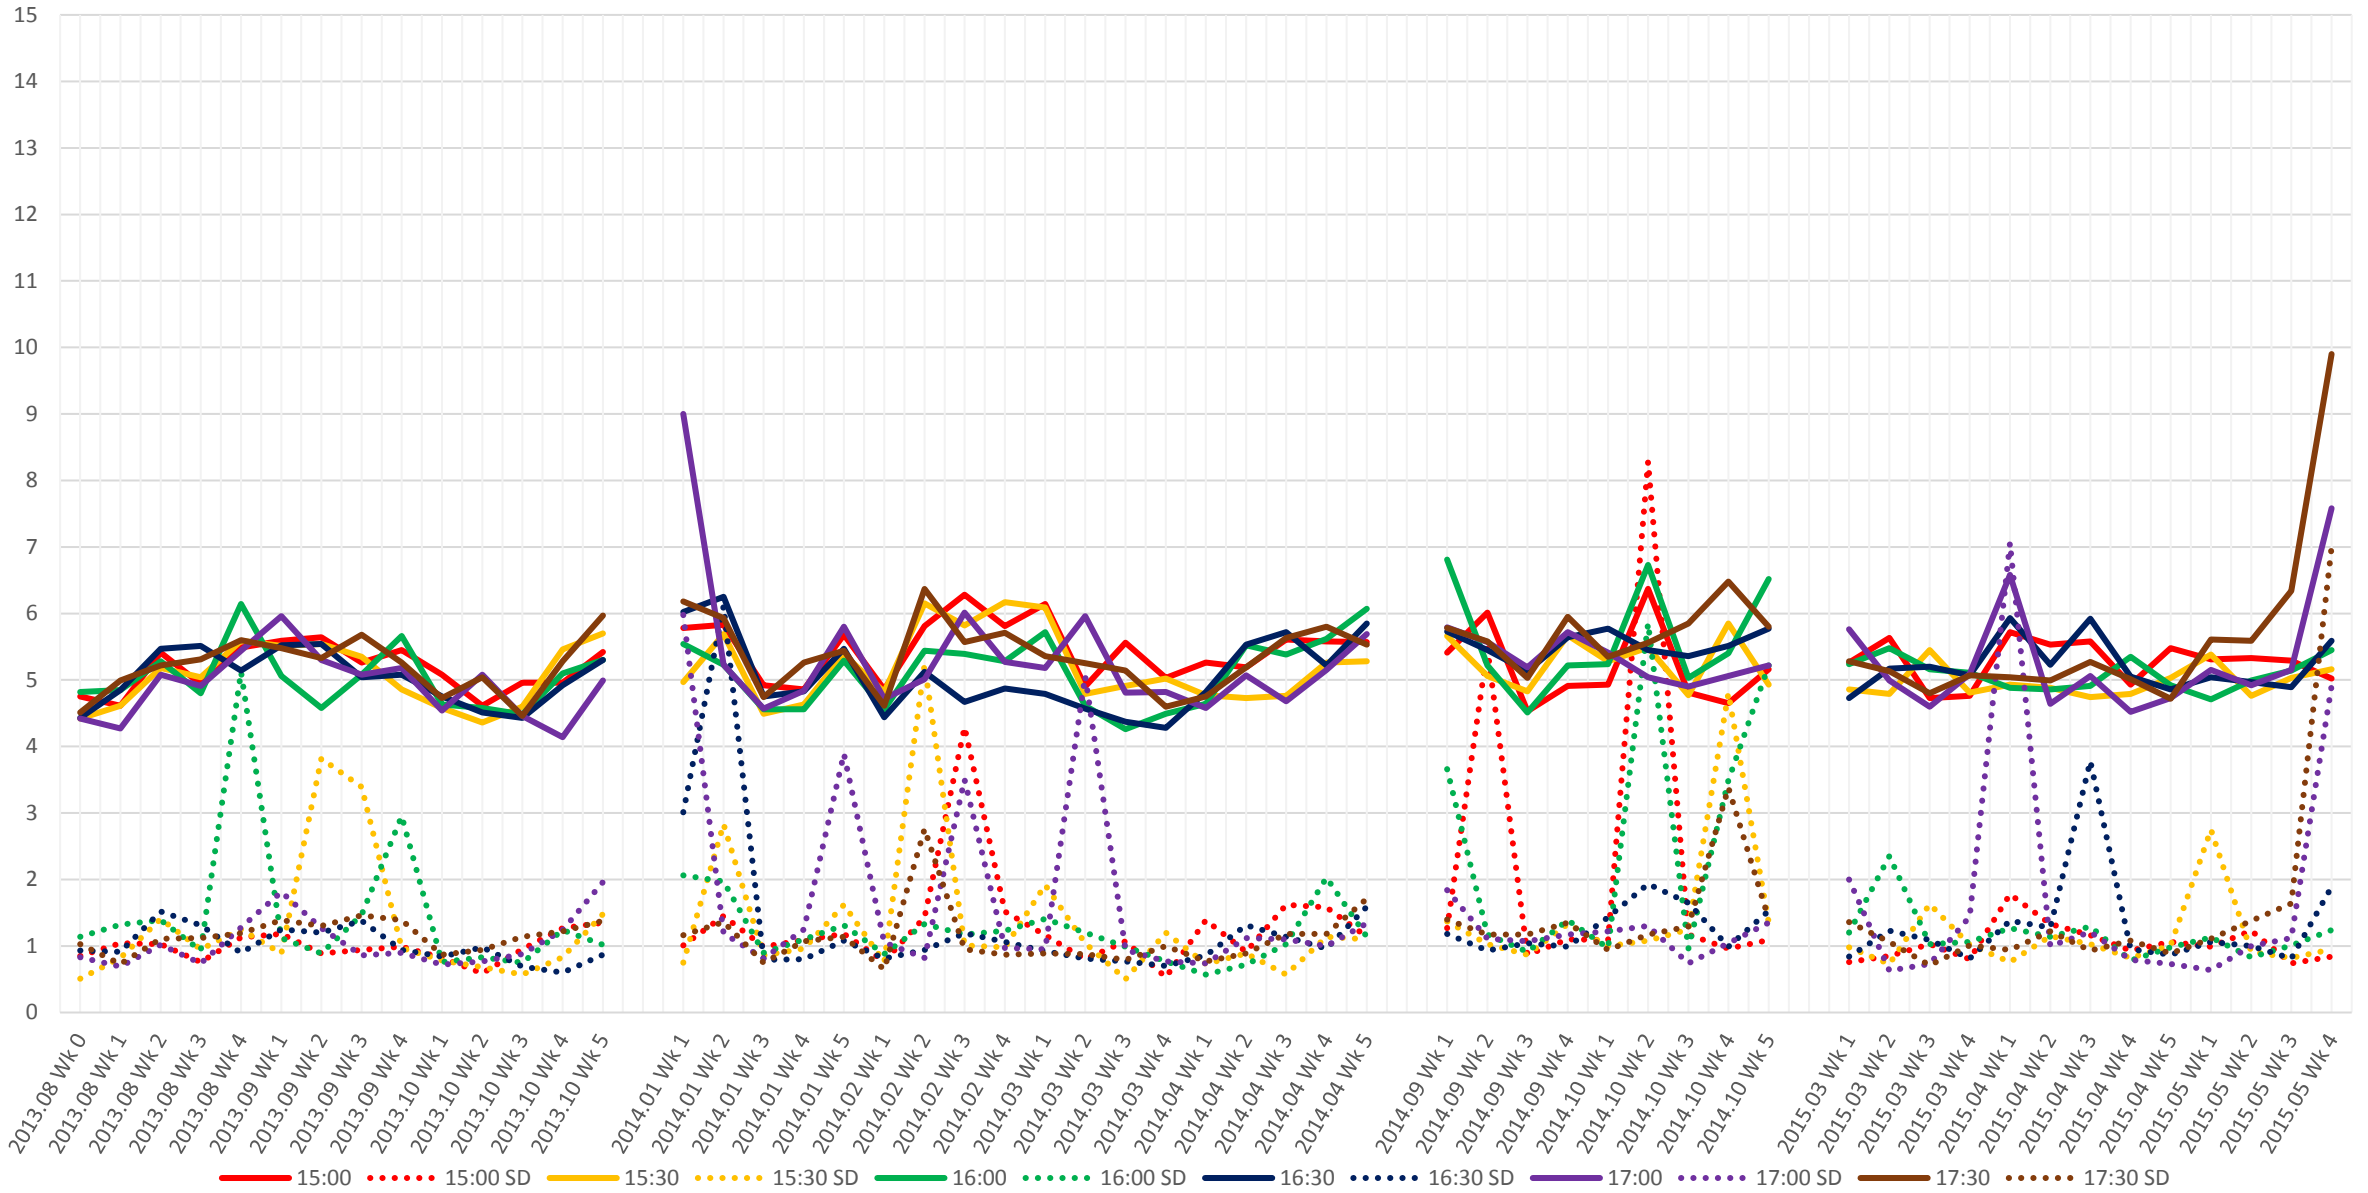

501 Queen Link Times From East of Coxwell Ave. To Greenwood Ave. Westbound Early Morning

501 Queen Link Times From East of Coxwell Ave. To Greenwood Ave. Westbound Late Morning

501 Queen Link Times From East of Coxwell Ave. To Greenwood Ave. Westbound Early Afternoon

501 Queen Link Times From East of Coxwell Ave. To Greenwood Ave. Westbound Late Afternoon

501 Queen Link Times From East of Coxwell Ave. To Greenwood Ave. Westbound Early Evening

501 Queen Link Times From East of Coxwell Ave. To Greenwood Ave. Westbound Late Evening