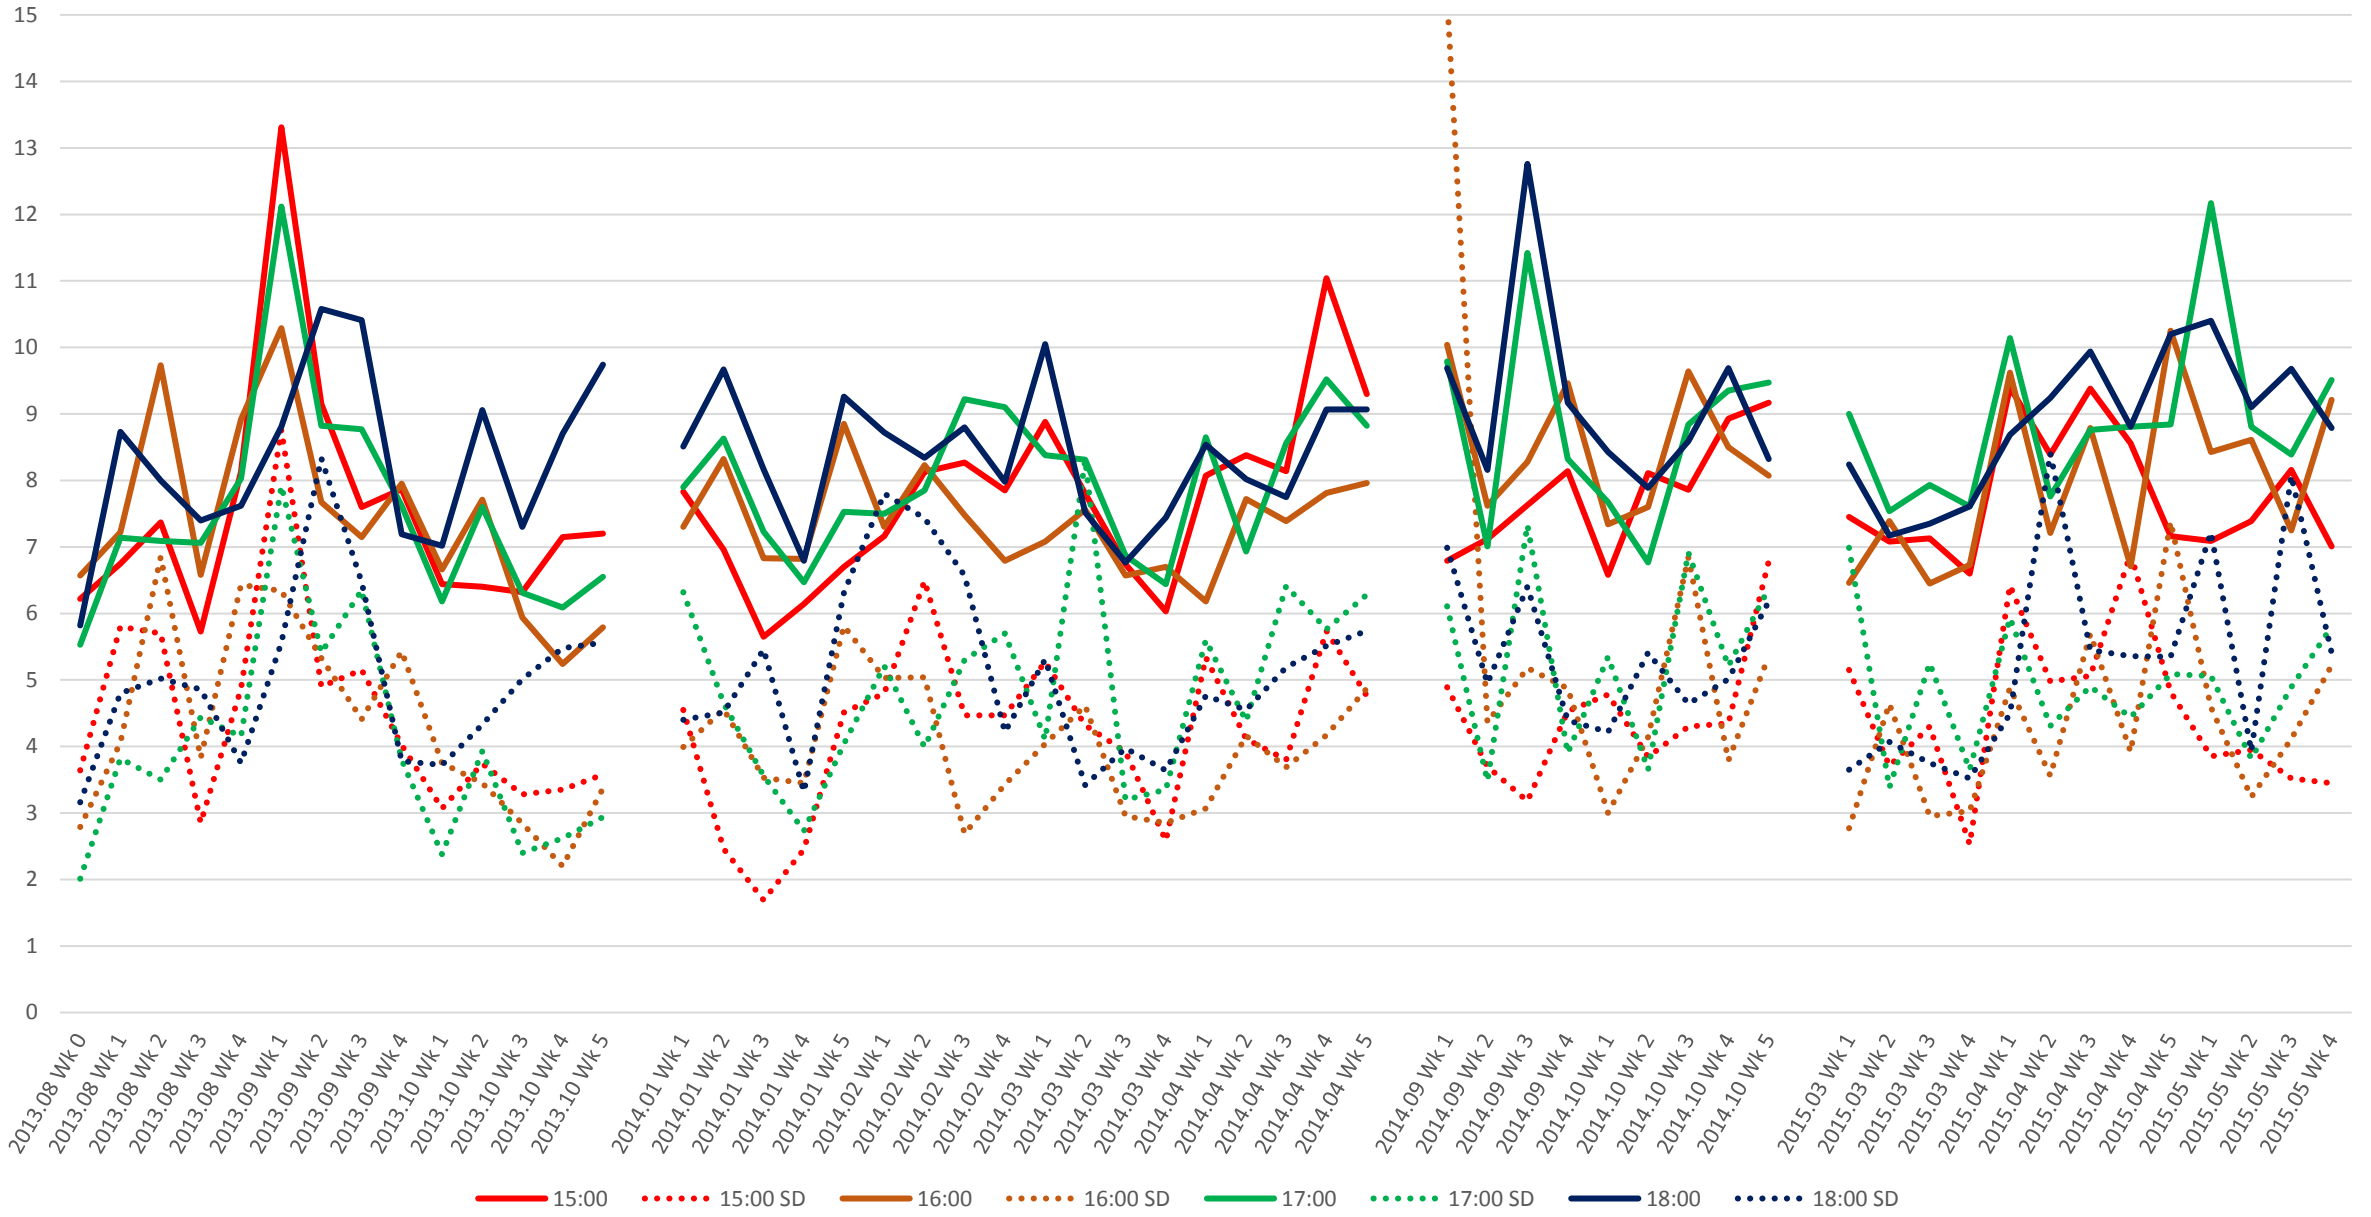

501 Queen Headways at Silver Birch Ave. Westbound Morning

501 Queen Headways at Silver Birch Ave. Westbound Midday

501 Queen Headways at Silver Birch Ave. Westbound Afternoon

501 Queen Headways at Silver Birch Ave. Westbound Evening