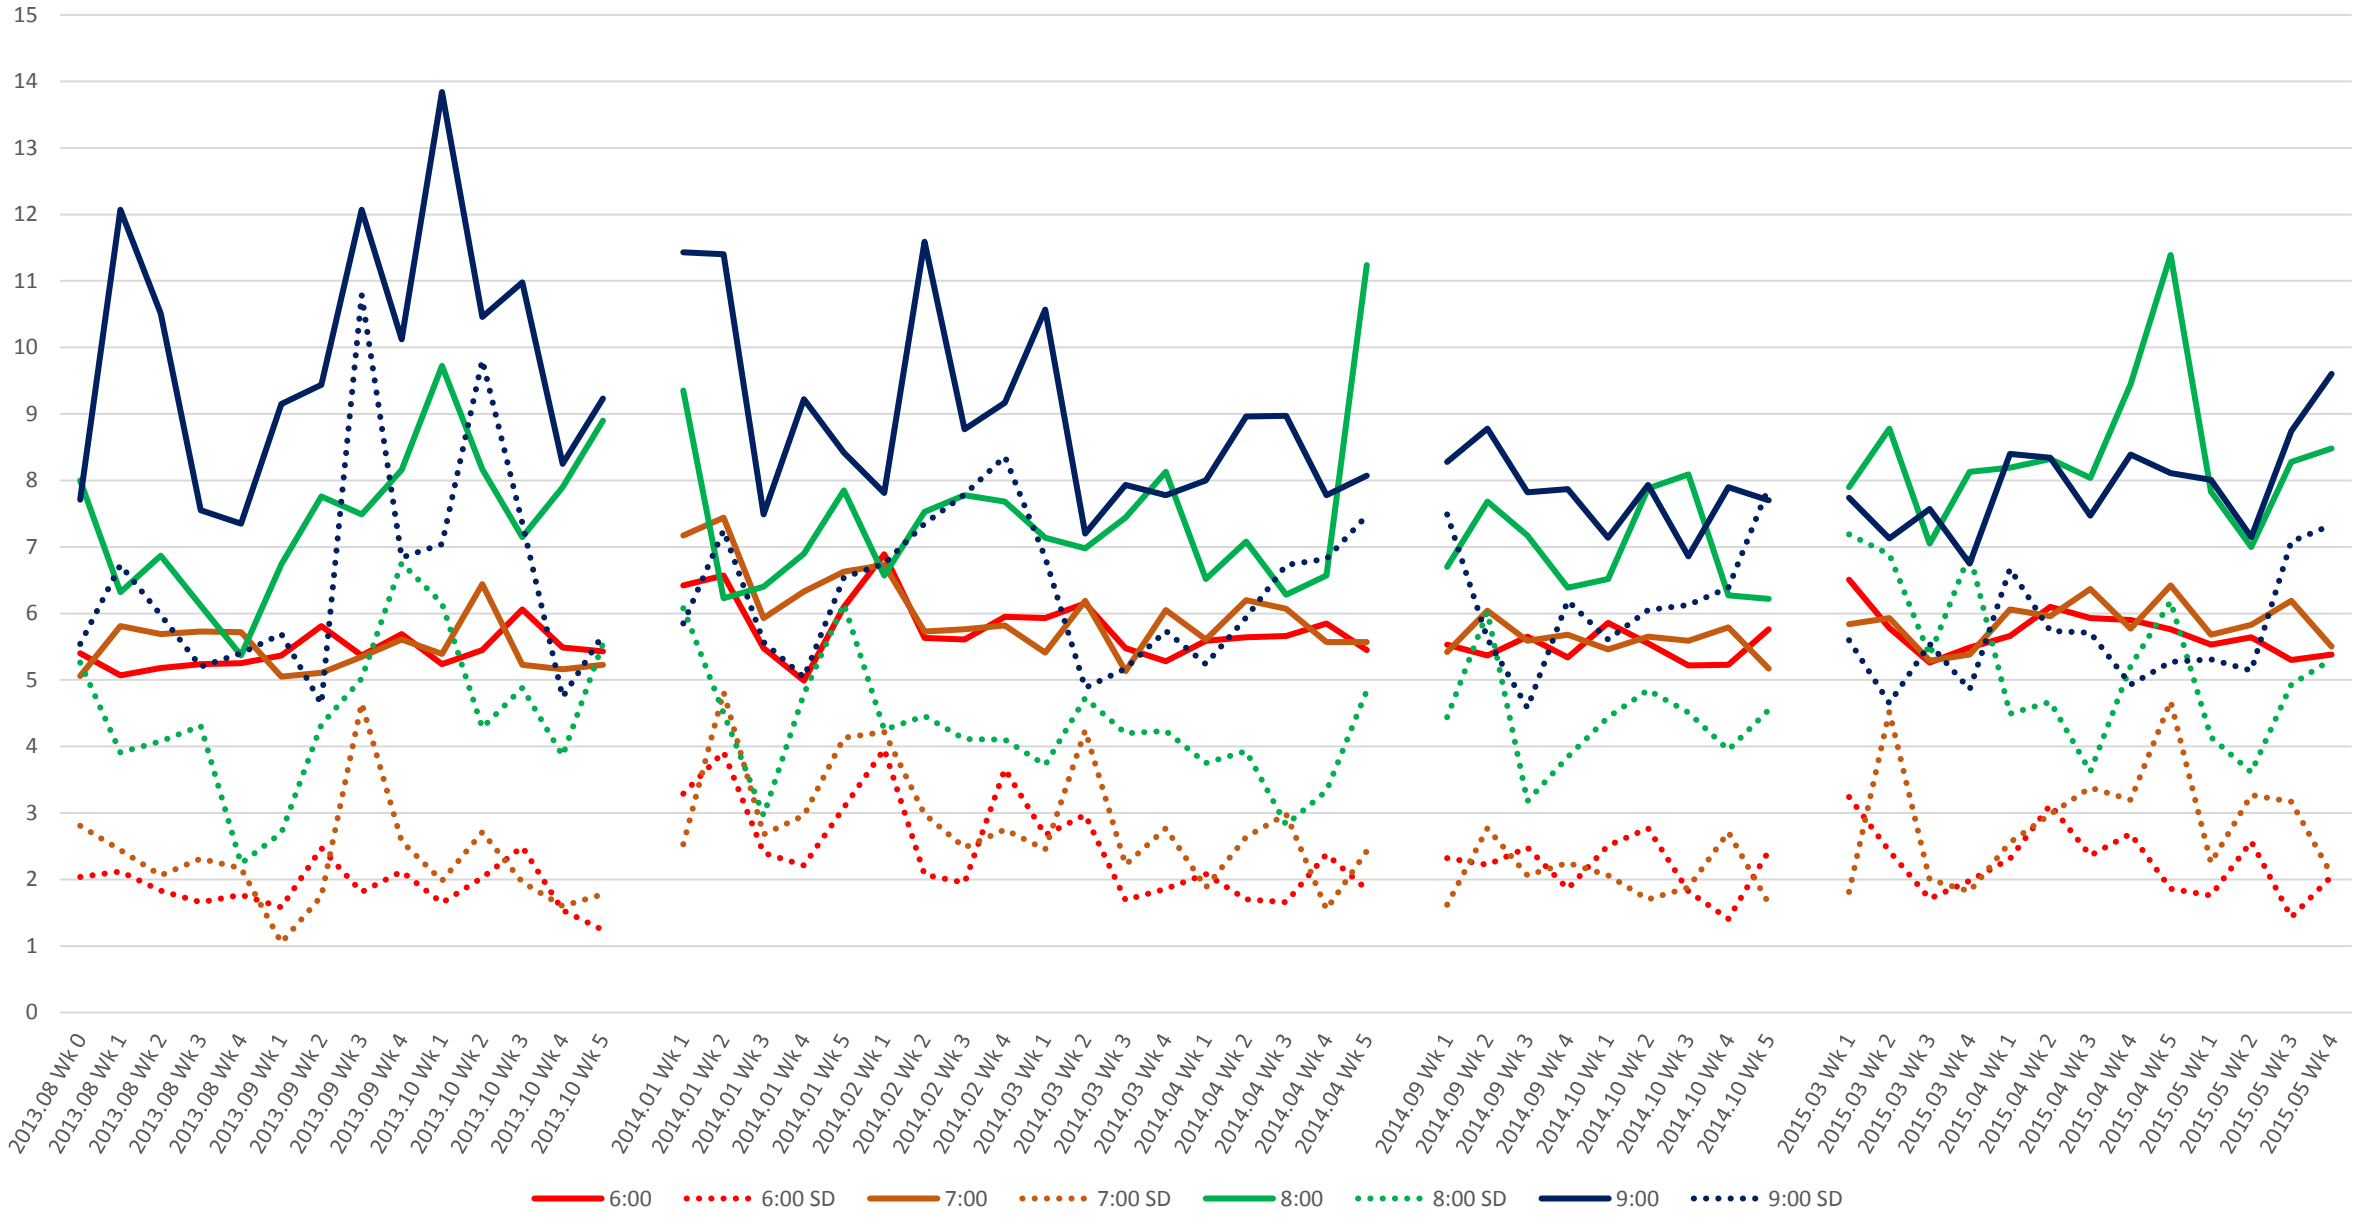

501 Queen Headways at Silver Birch Ave. Westbound Morning

501 Queen Headways at Silver Birch Ave. Westbound Midday

501 Queen Headways at Silver Birch Ave. Westbound Afternoon

501 Queen Headways at Silver Birch Ave. Westbound Evening