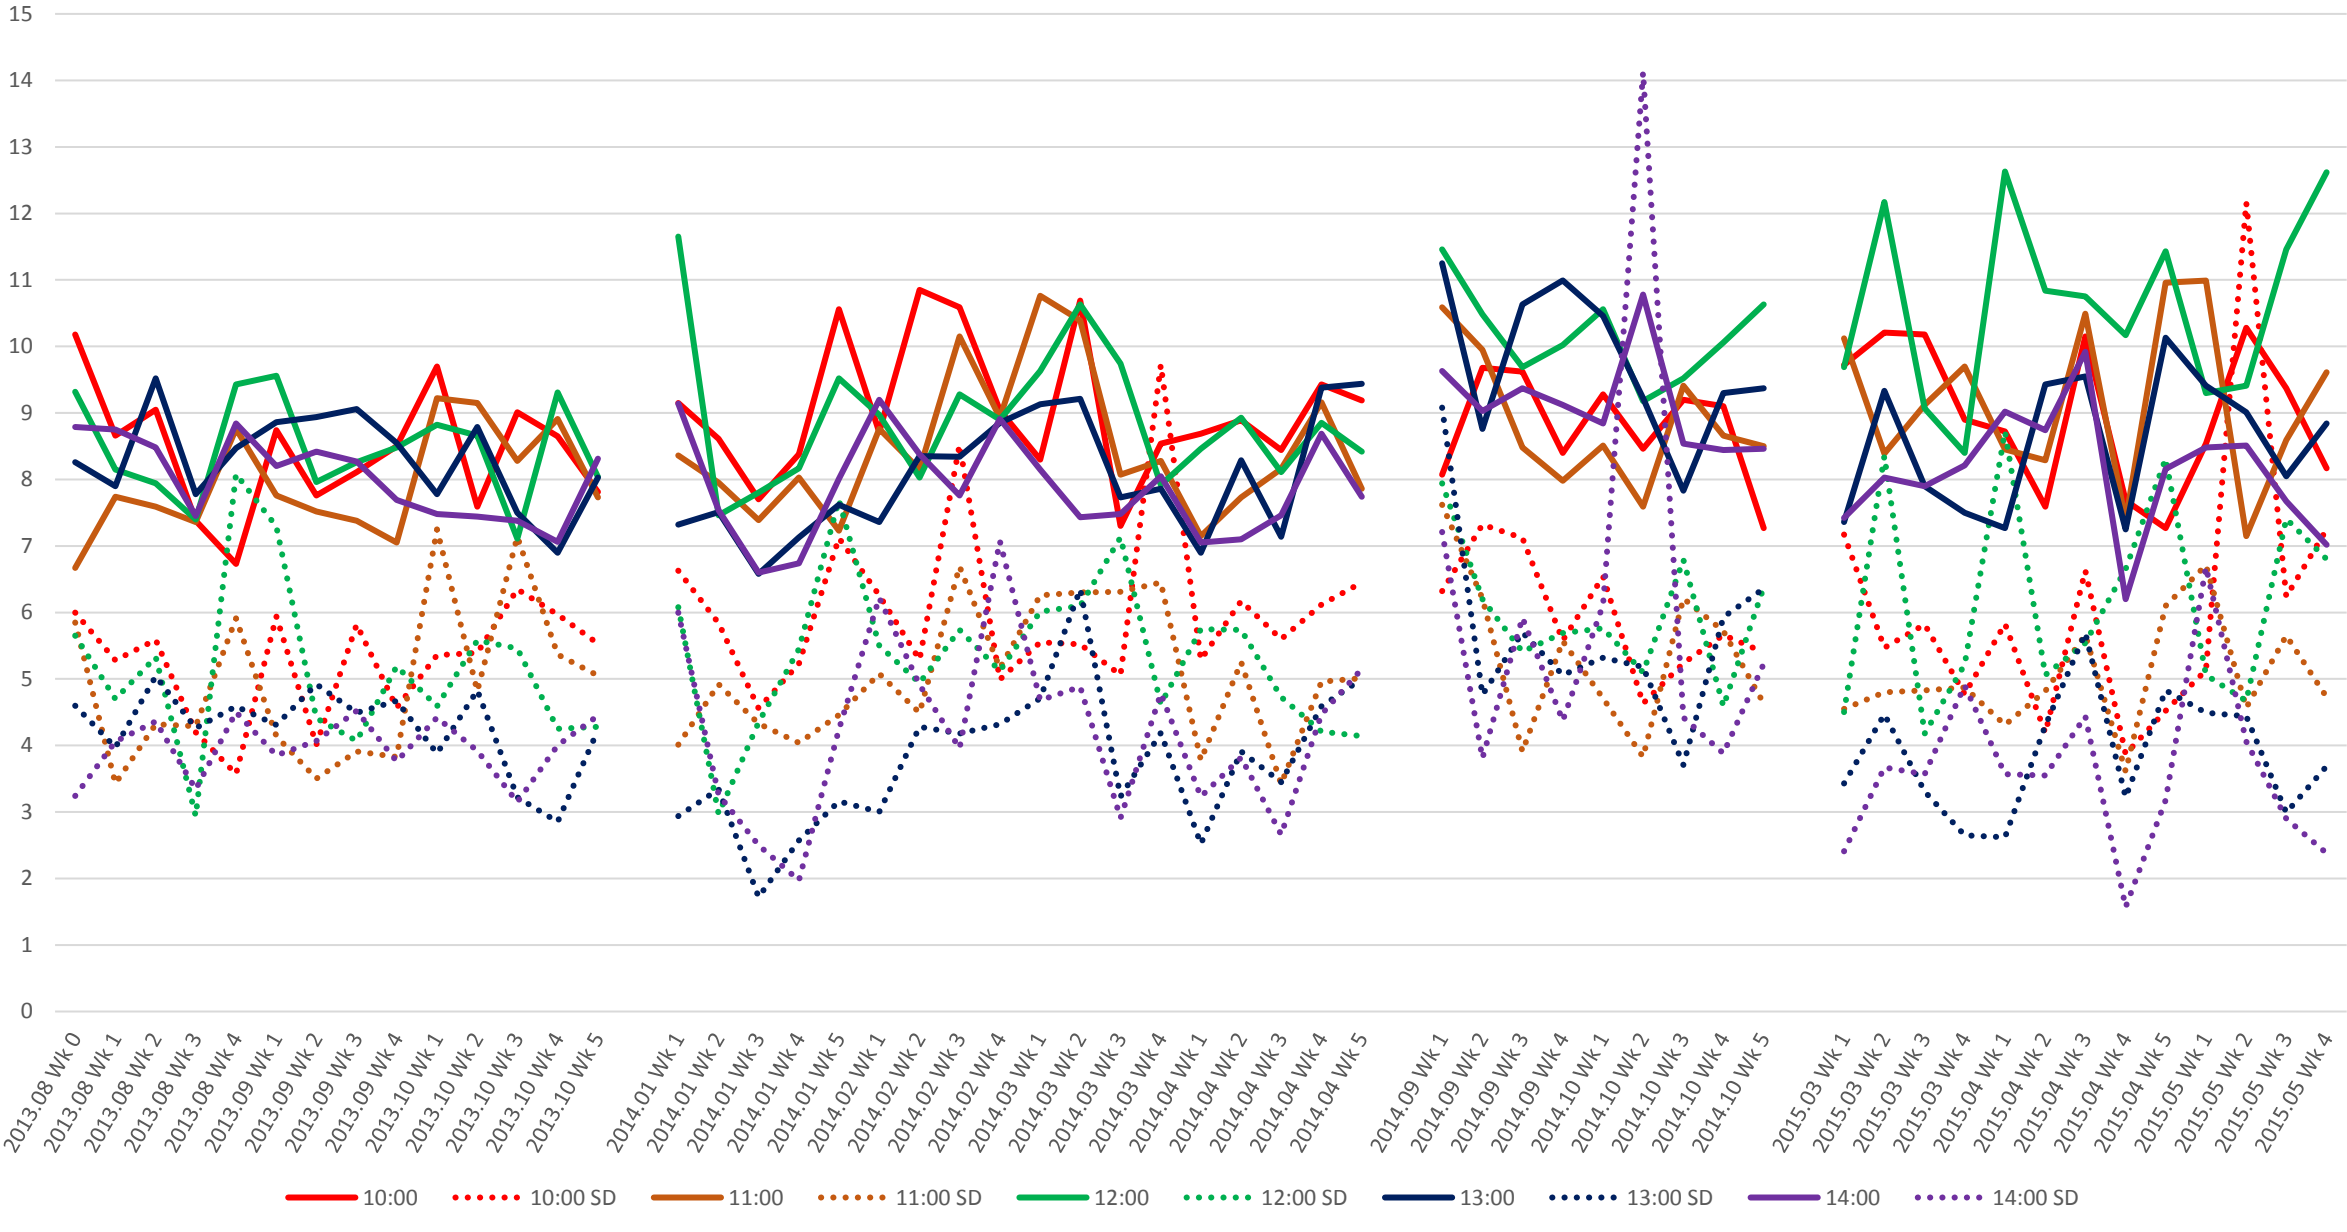

501 Queen Headways at Silver Birch Ave. Westbound Morning

501 Queen Headways at Silver Birch Ave. Westbound Midday

501 Queen Headways at Silver Birch Ave. Westbound Afternoon

501 Queen Headways at Silver Birch Ave. Westbound Evening