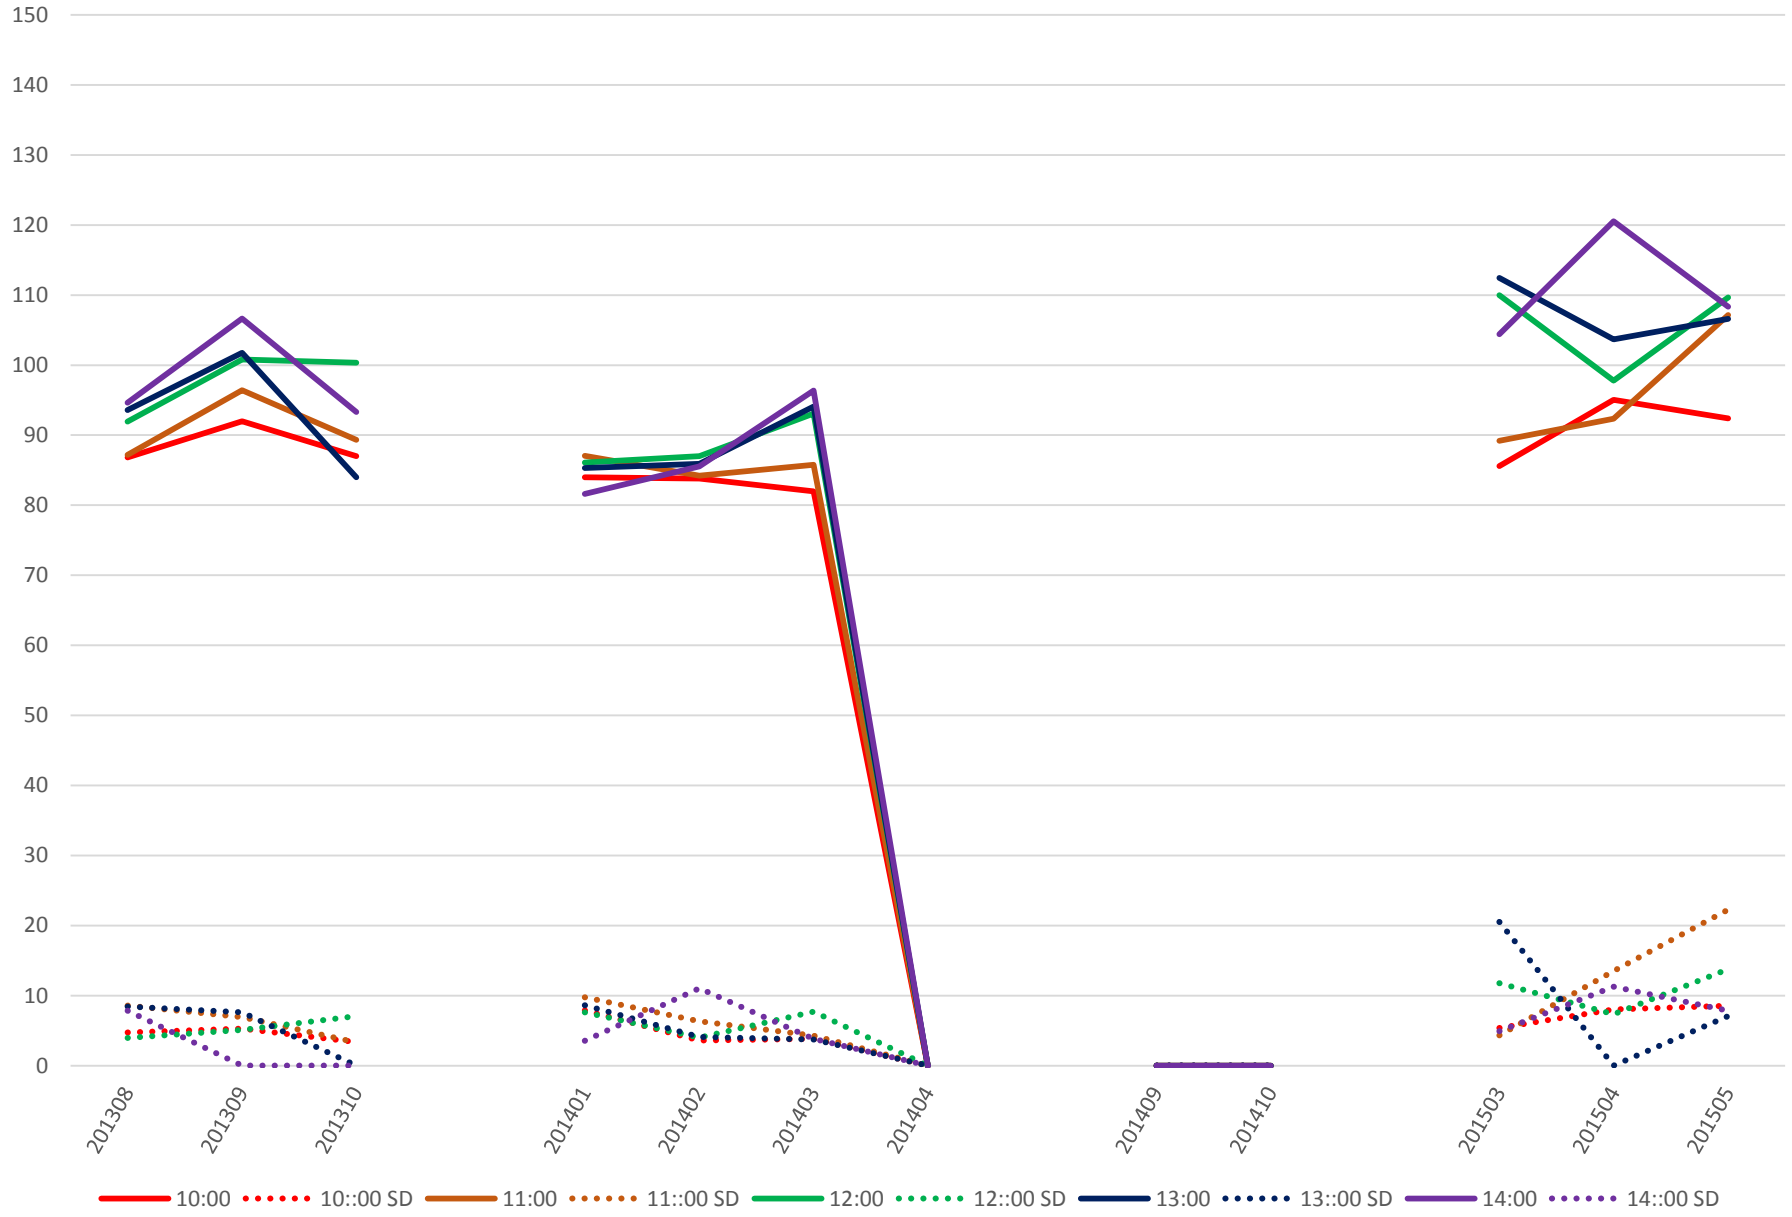

501 Queen Link Times From Silver Birch Ave. To Long Branch Loop Westbound Saturday Morning

501 Queen Link Times From Silver Birch Ave. To Long Branch Loop Westbound Saturday Midday

501 Queen Link Times From Silver Birch Ave. To Long Branch Loop Westbound Saturday Afternoon

501 Queen Link Times From Silver Birch Ave. To Long Branch Loop Westbound Saturday Evening

501 Queen Link Times From Silver Birch Ave. To Long Branch Loop Westbound Sunday Morning

501 Queen Link Times From Silver Birch Ave. To Long Branch Loop Westbound Sunday Midday

501 Queen Link Times From Silver Birch Ave. To Long Branch Loop Westbound Sunday Afternoon

501 Queen Link Times From Silver Birch Ave. To Long Branch Loop Westbound Sunday Evening