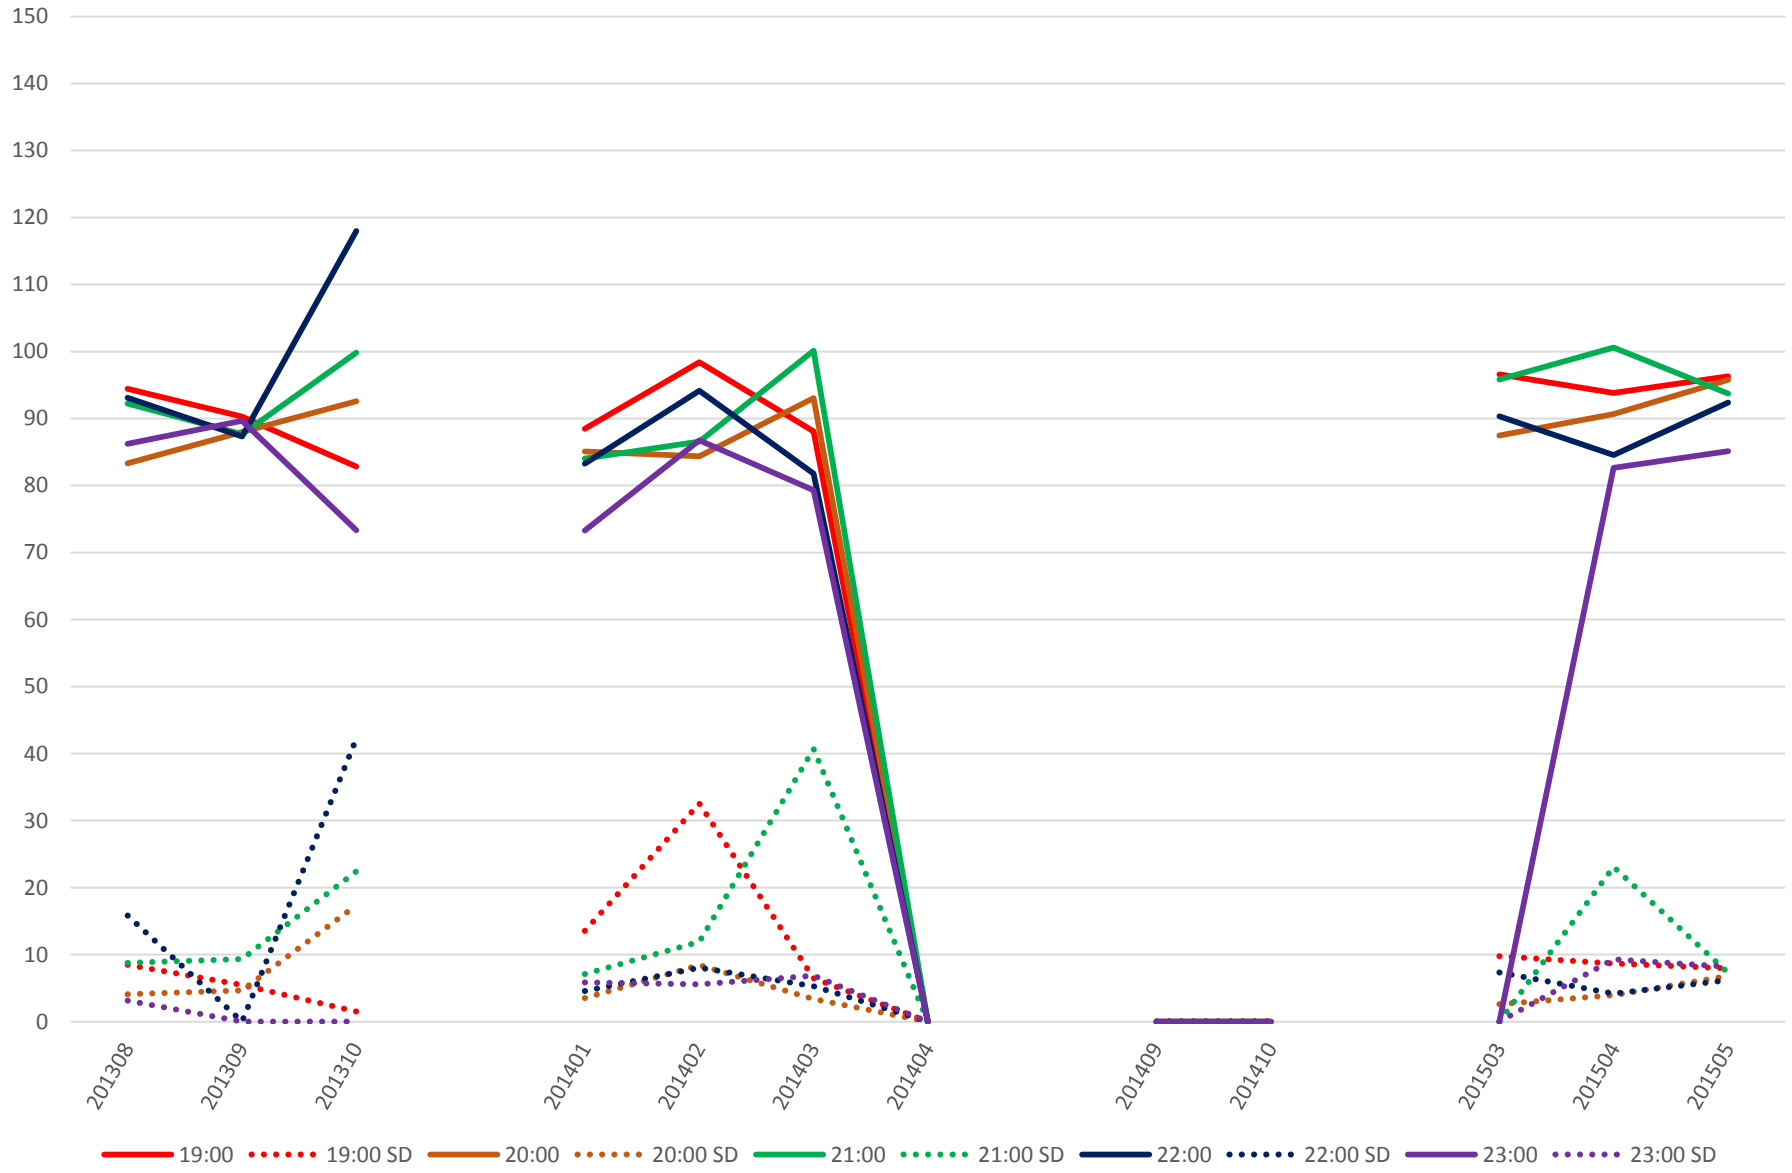

501 Queen Link Times From Silver Birch Ave. To Long Branch Loop Westbound Saturday Morning

501 Queen Link Times From Silver Birch Ave. To Long Branch Loop Westbound Saturday Midday

501 Queen Link Times From Silver Birch Ave. To Long Branch Loop Westbound Saturday Afternoon

501 Queen Link Times From Silver Birch Ave. To Long Branch Loop Westbound Saturday Evening

501 Queen Link Times From Silver Birch Ave. To Long Branch Loop Westbound Sunday Morning

501 Queen Link Times From Silver Birch Ave. To Long Branch Loop Westbound Sunday Midday

501 Queen Link Times From Silver Birch Ave. To Long Branch Loop Westbound Sunday Afternoon

501 Queen Link Times From Silver Birch Ave. To Long Branch Loop Westbound Sunday Evening