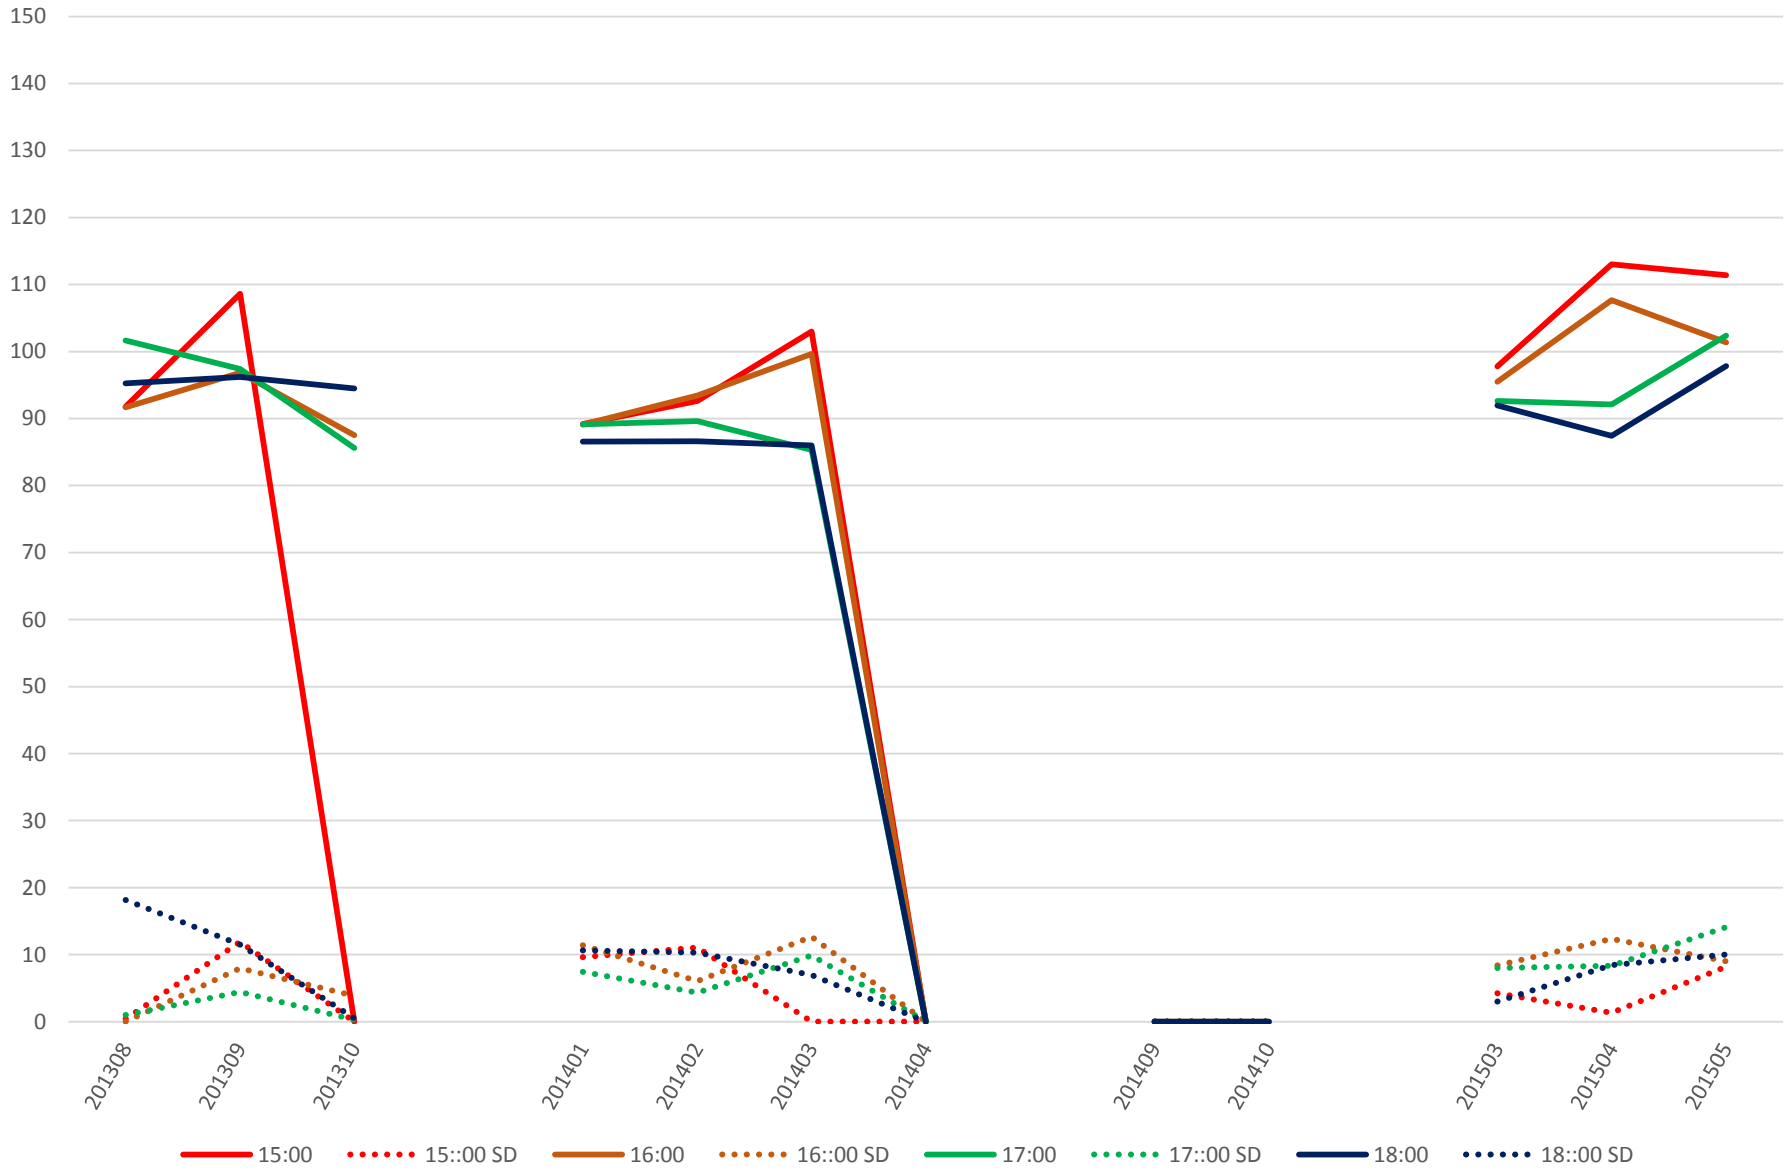

501 Queen Link Times From Silver Birch Ave. To Long Branch Loop Westbound Saturday Morning

501 Queen Link Times From Silver Birch Ave. To Long Branch Loop Westbound Saturday Midday

501 Queen Link Times From Silver Birch Ave. To Long Branch Loop Westbound Saturday Afternoon

501 Queen Link Times From Silver Birch Ave. To Long Branch Loop Westbound Saturday Evening

501 Queen Link Times From Silver Birch Ave. To Long Branch Loop Westbound Sunday Morning

501 Queen Link Times From Silver Birch Ave. To Long Branch Loop Westbound Sunday Midday

501 Queen Link Times From Silver Birch Ave. To Long Branch Loop Westbound Sunday Afternoon

501 Queen Link Times From Silver Birch Ave. To Long Branch Loop Westbound Sunday Evening