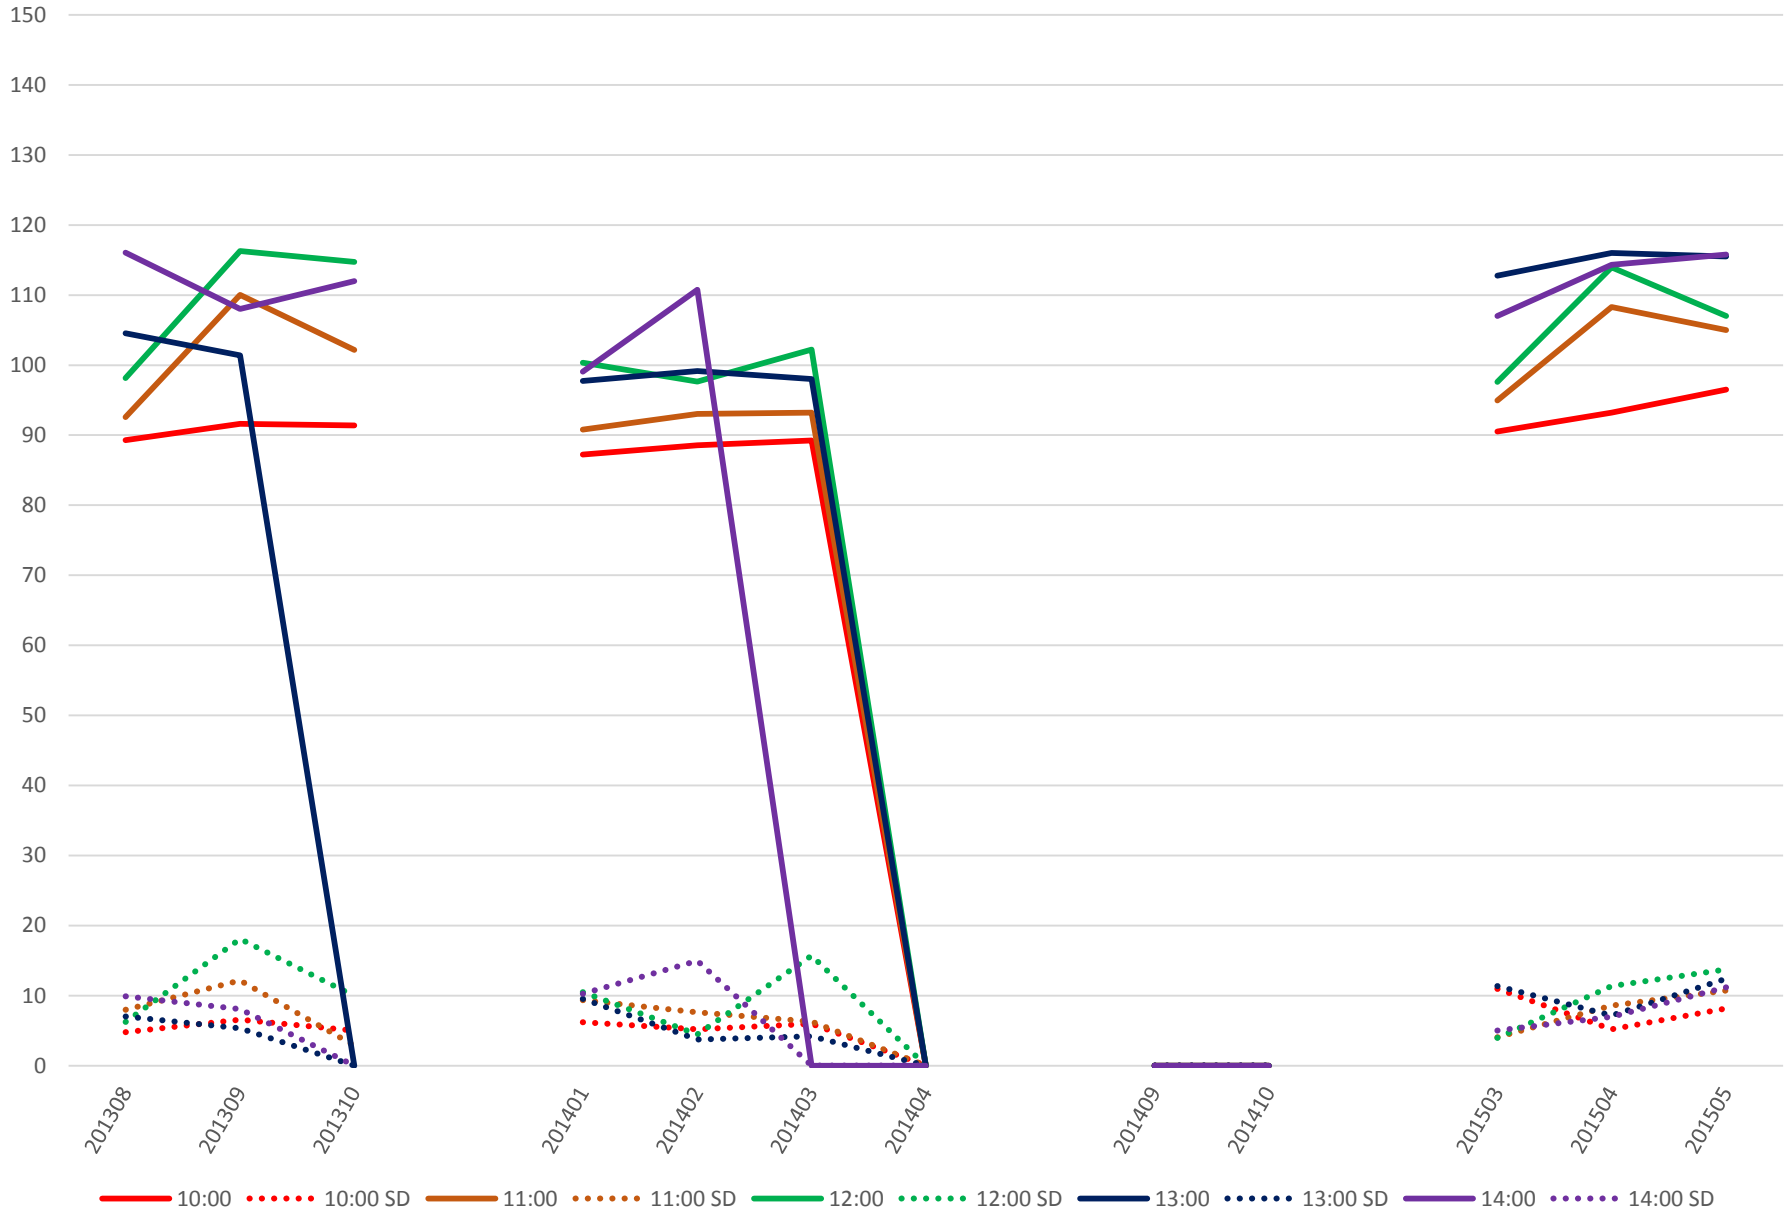

501 Queen Link Times From Silver Birch Ave. To Long Branch Loop Westbound Saturday Morning

501 Queen Link Times From Silver Birch Ave. To Long Branch Loop Westbound Saturday Midday

501 Queen Link Times From Silver Birch Ave. To Long Branch Loop Westbound Saturday Afternoon

501 Queen Link Times From Silver Birch Ave. To Long Branch Loop Westbound Saturday Evening

501 Queen Link Times From Silver Birch Ave. To Long Branch Loop Westbound Sunday Morning

501 Queen Link Times From Silver Birch Ave. To Long Branch Loop Westbound Sunday Midday

501 Queen Link Times From Silver Birch Ave. To Long Branch Loop Westbound Sunday Afternoon

501 Queen Link Times From Silver Birch Ave. To Long Branch Loop Westbound Sunday Evening