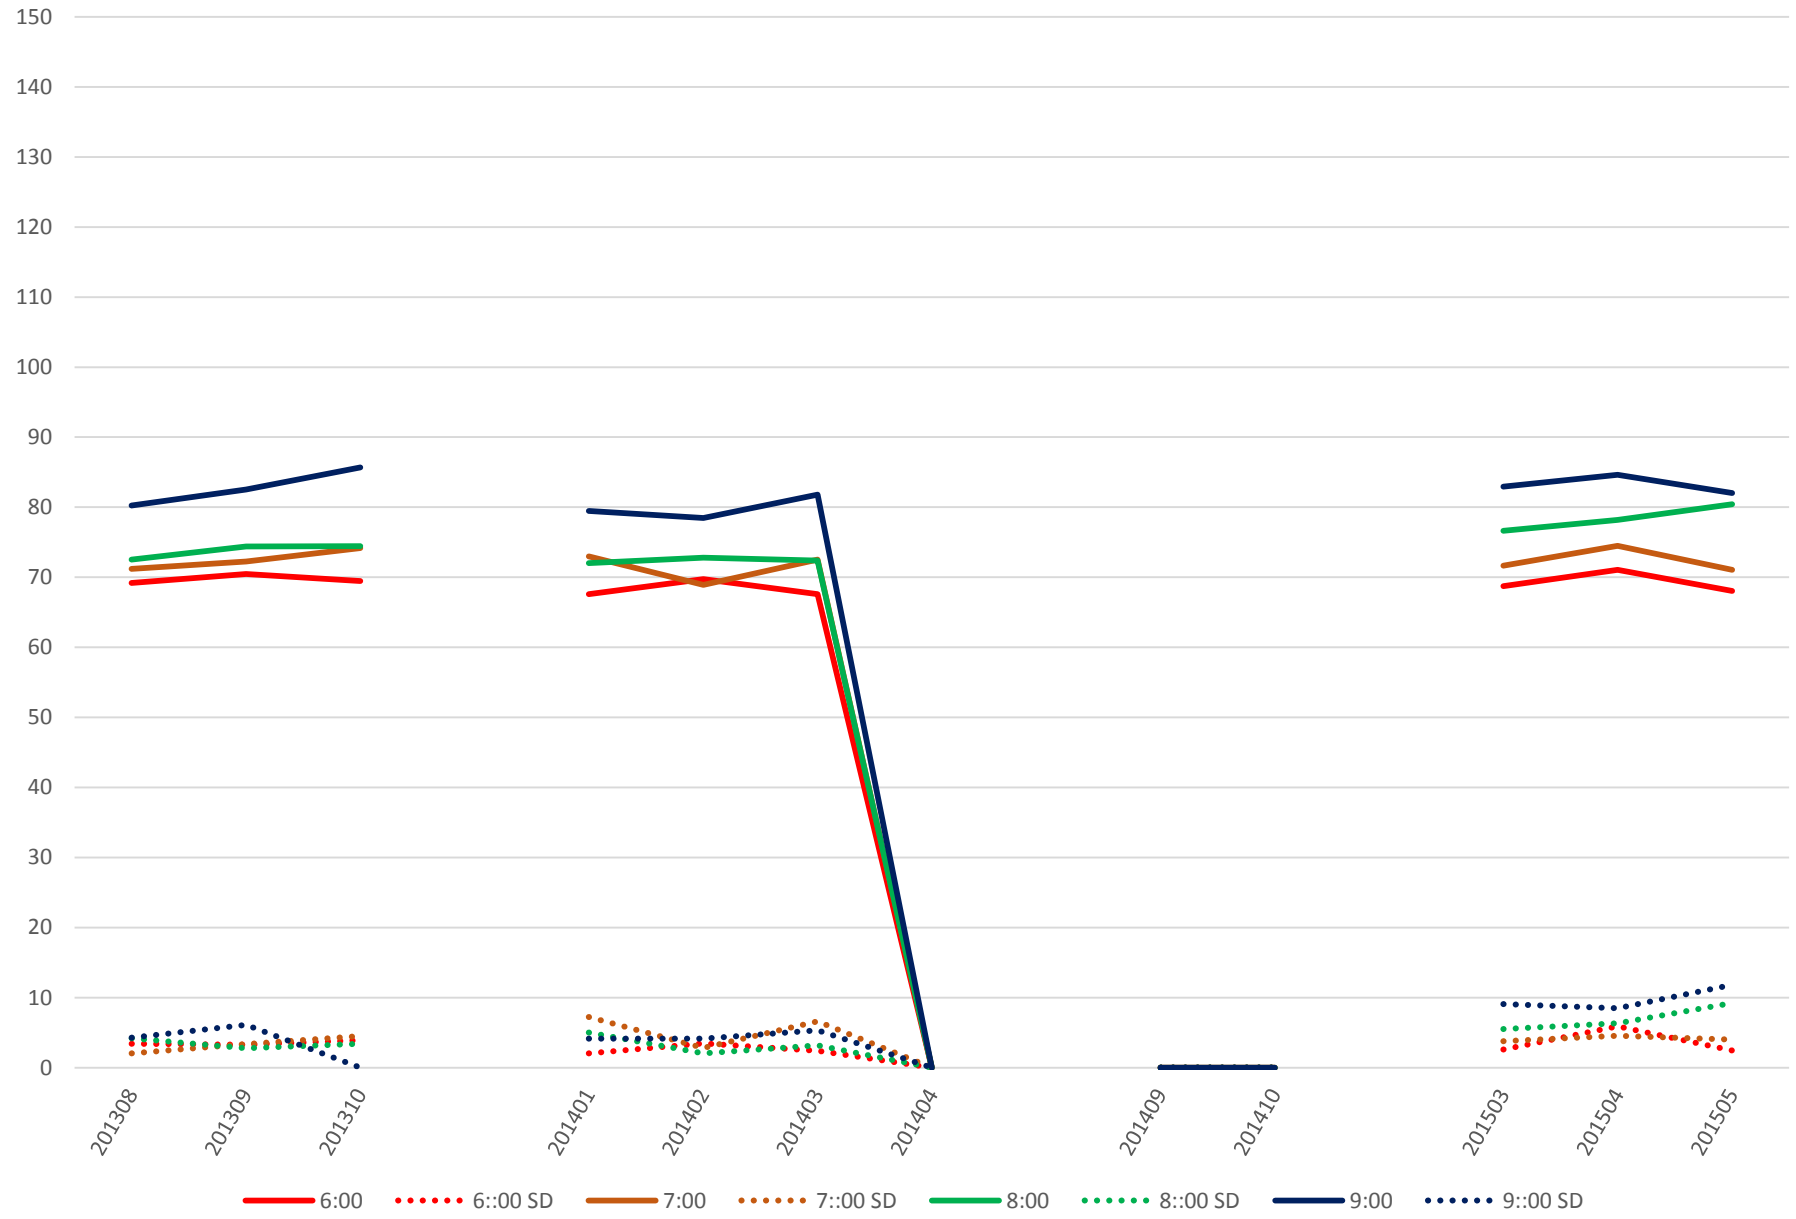

501 Queen Link Times From Silver Birch Ave. To Long Branch Loop Westbound Saturday Morning

501 Queen Link Times From Silver Birch Ave. To Long Branch Loop Westbound Saturday Midday

501 Queen Link Times From Silver Birch Ave. To Long Branch Loop Westbound Saturday Afternoon

501 Queen Link Times From Silver Birch Ave. To Long Branch Loop Westbound Saturday Evening

501 Queen Link Times From Silver Birch Ave. To Long Branch Loop Westbound Sunday Morning

501 Queen Link Times From Silver Birch Ave. To Long Branch Loop Westbound Sunday Midday

501 Queen Link Times From Silver Birch Ave. To Long Branch Loop Westbound Sunday Afternoon

501 Queen Link Times From Silver Birch Ave. To Long Branch Loop Westbound Sunday Evening