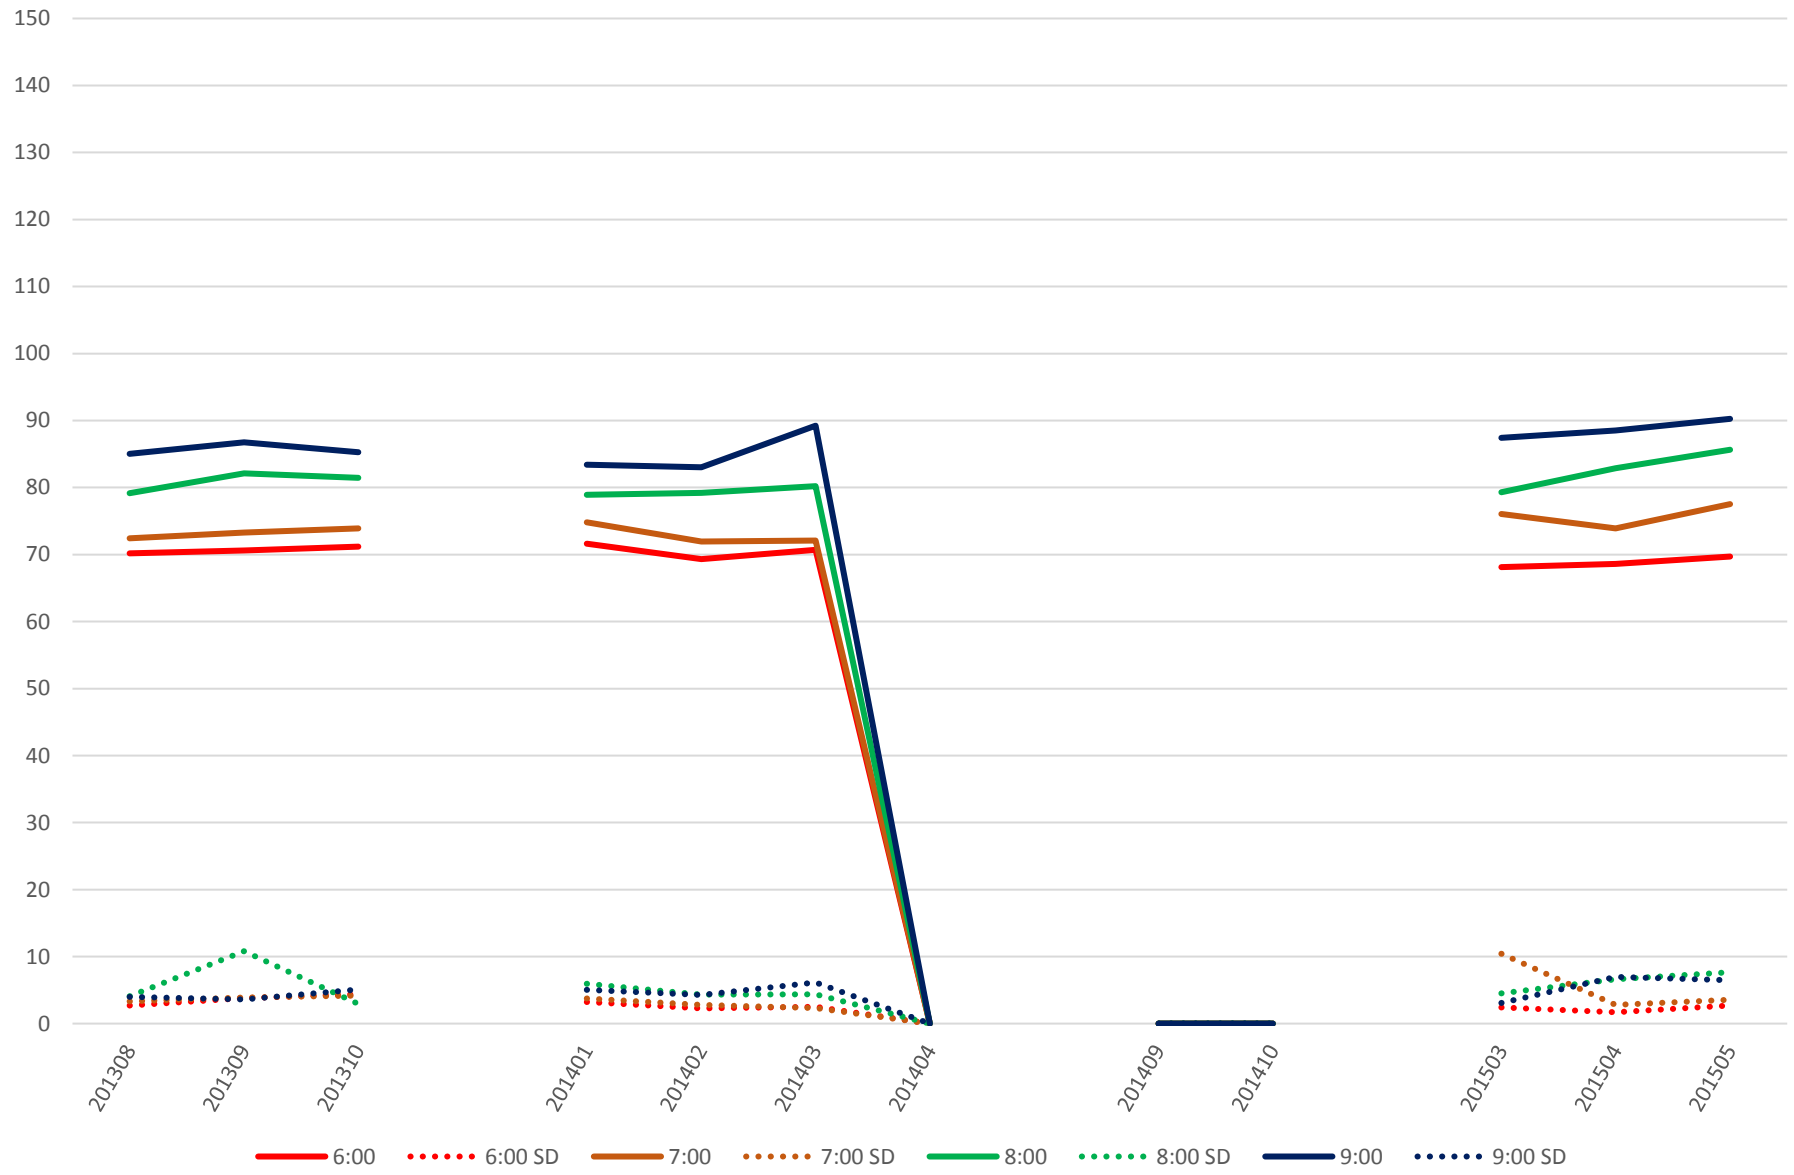

501 Queen Link Times From Silver Birch Ave. To Long Branch Loop Westbound Saturday Morning

501 Queen Link Times From Silver Birch Ave. To Long Branch Loop Westbound Saturday Midday

501 Queen Link Times From Silver Birch Ave. To Long Branch Loop Westbound Saturday Afternoon

501 Queen Link Times From Silver Birch Ave. To Long Branch Loop Westbound Saturday Evening

501 Queen Link Times From Silver Birch Ave. To Long Branch Loop Westbound Sunday Morning

501 Queen Link Times From Silver Birch Ave. To Long Branch Loop Westbound Sunday Midday

501 Queen Link Times From Silver Birch Ave. To Long Branch Loop Westbound Sunday Afternoon

501 Queen Link Times From Silver Birch Ave. To Long Branch Loop Westbound Sunday Evening