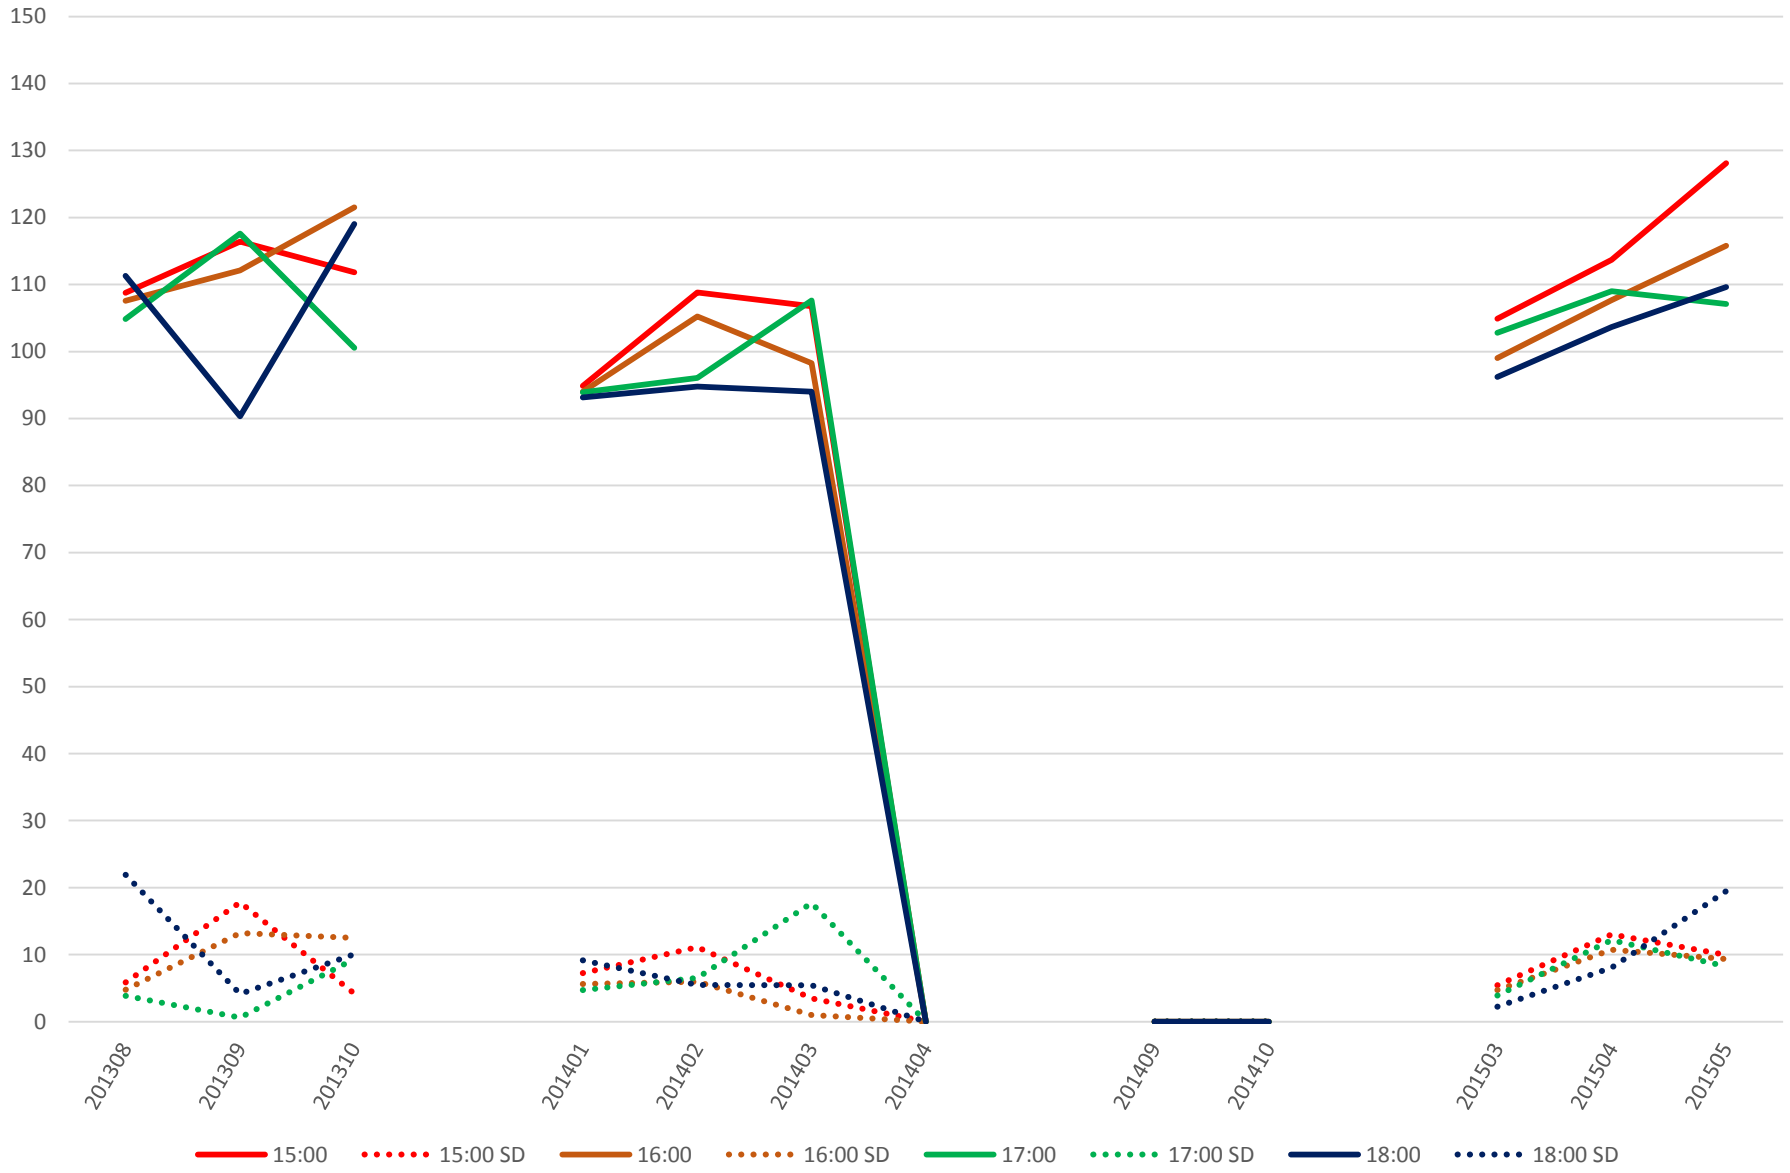

501 Queen Link Times From Silver Birch Ave. To Long Branch Loop Westbound Saturday Morning

501 Queen Link Times From Silver Birch Ave. To Long Branch Loop Westbound Saturday Midday

501 Queen Link Times From Silver Birch Ave. To Long Branch Loop Westbound Saturday Afternoon

501 Queen Link Times From Silver Birch Ave. To Long Branch Loop Westbound Saturday Evening

501 Queen Link Times From Silver Birch Ave. To Long Branch Loop Westbound Sunday Morning

501 Queen Link Times From Silver Birch Ave. To Long Branch Loop Westbound Sunday Midday

501 Queen Link Times From Silver Birch Ave. To Long Branch Loop Westbound Sunday Afternoon

501 Queen Link Times From Silver Birch Ave. To Long Branch Loop Westbound Sunday Evening