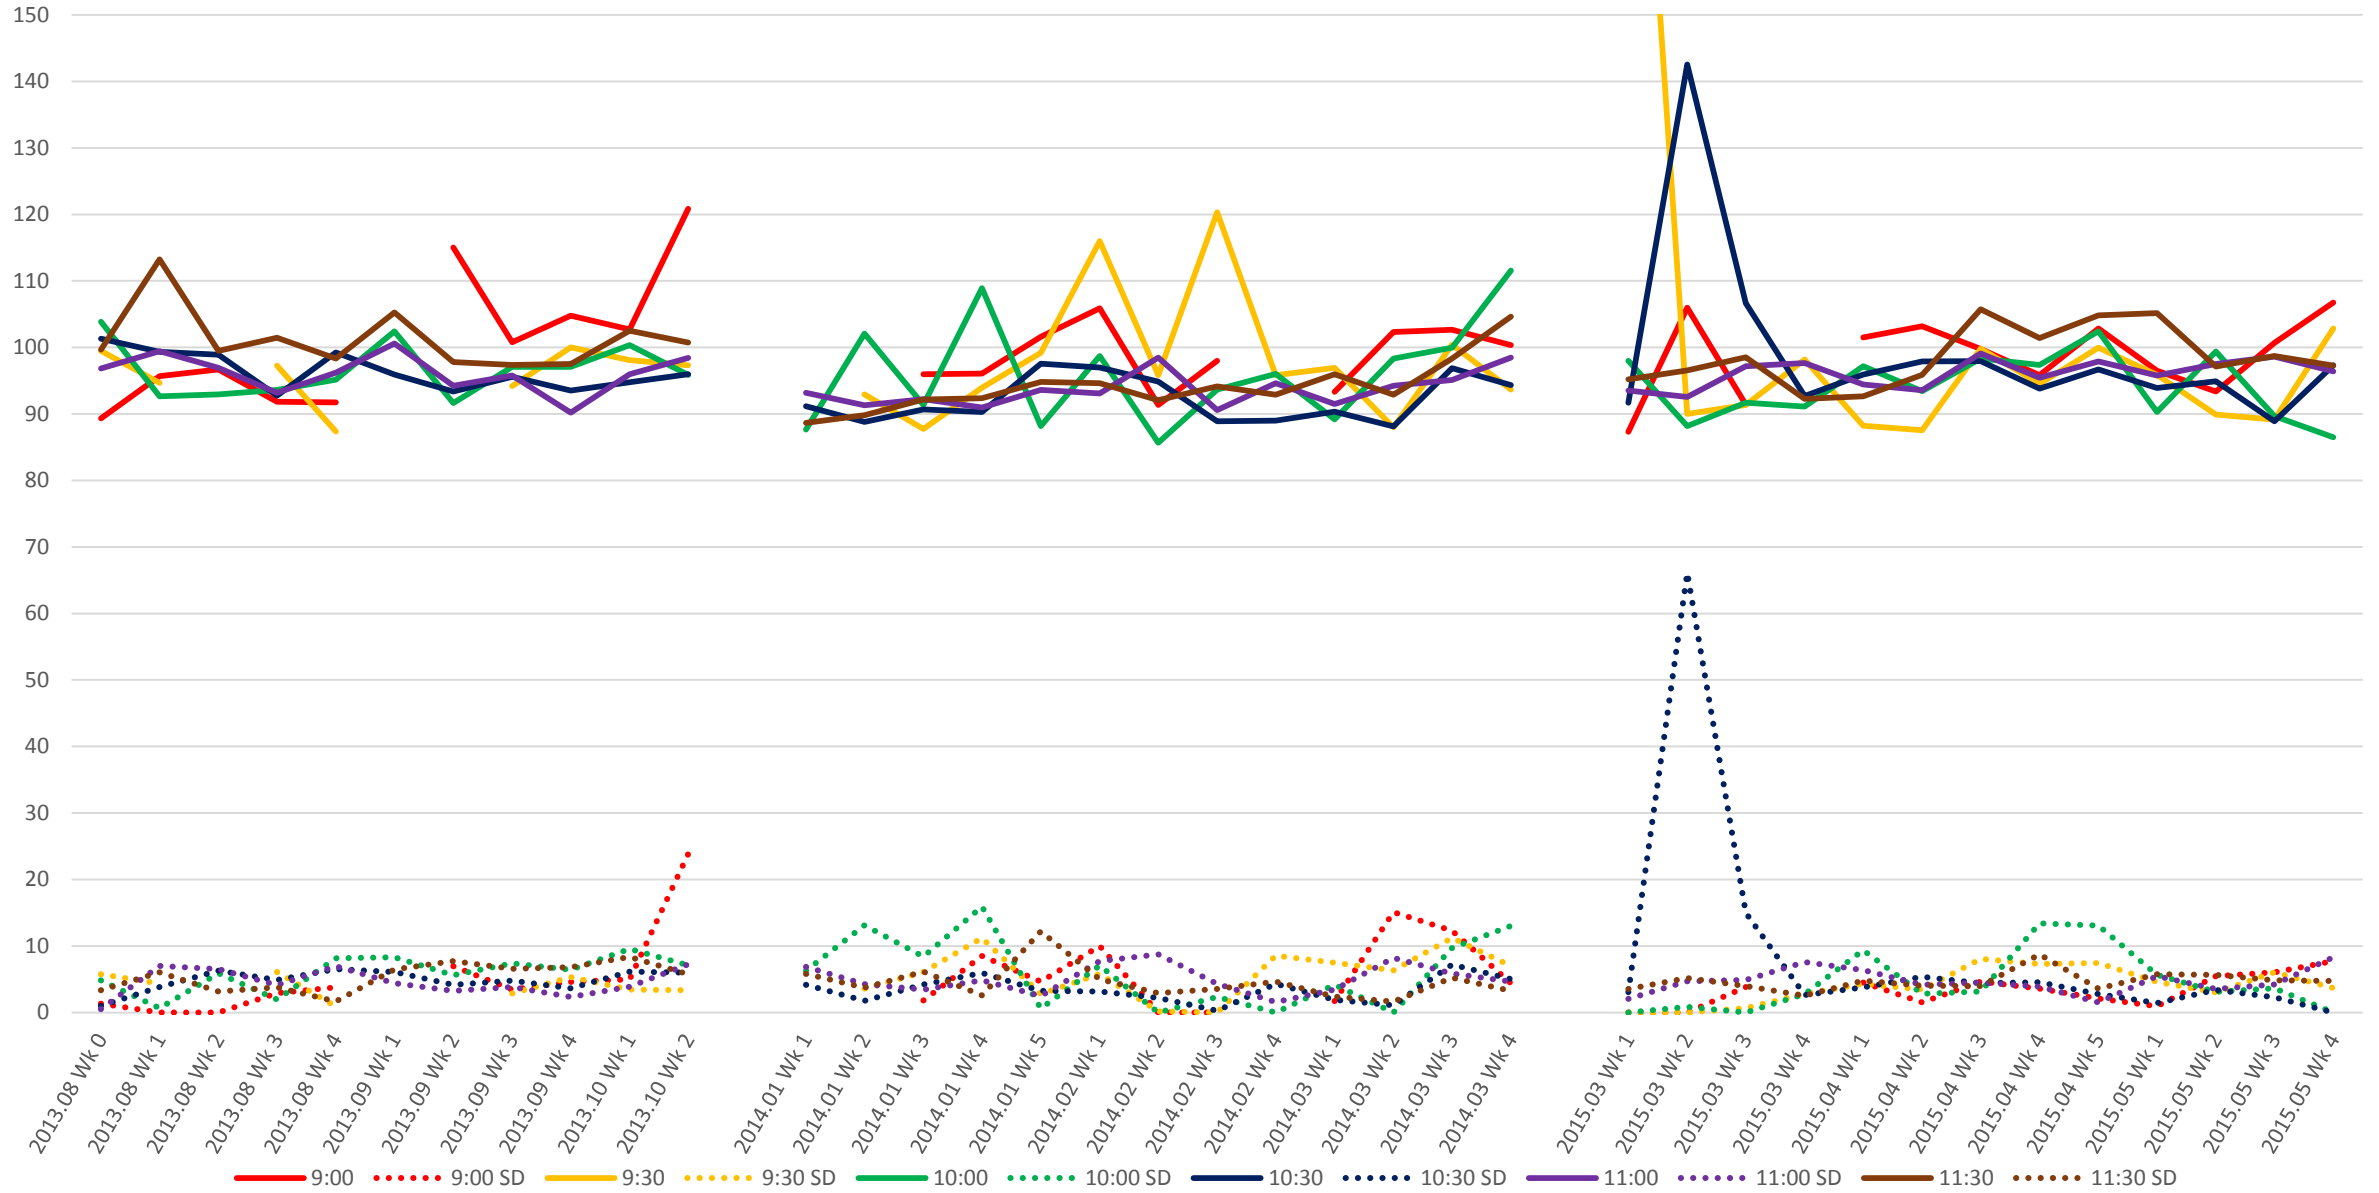

501 Queen Link Times From Silver Birch Ave. To Long Branch Loop Westbound Early Morning

501 Queen Link Times From Silver Birch Ave. To Long Branch Loop Westbound Late Morning

501 Queen Link Times From Silver Birch Ave. To Long Branch Loop Westbound Early Afternoon

501 Queen Link Times From Silver Birch Ave. To Long Branch Loop Westbound Late Afternoon

501 Queen Link Times From Silver Birch Ave. To Long Branch Loop Westbound Early Evening

501 Queen Link Times From Silver Birch Ave. To Long Branch Loop Westbound Late Evening