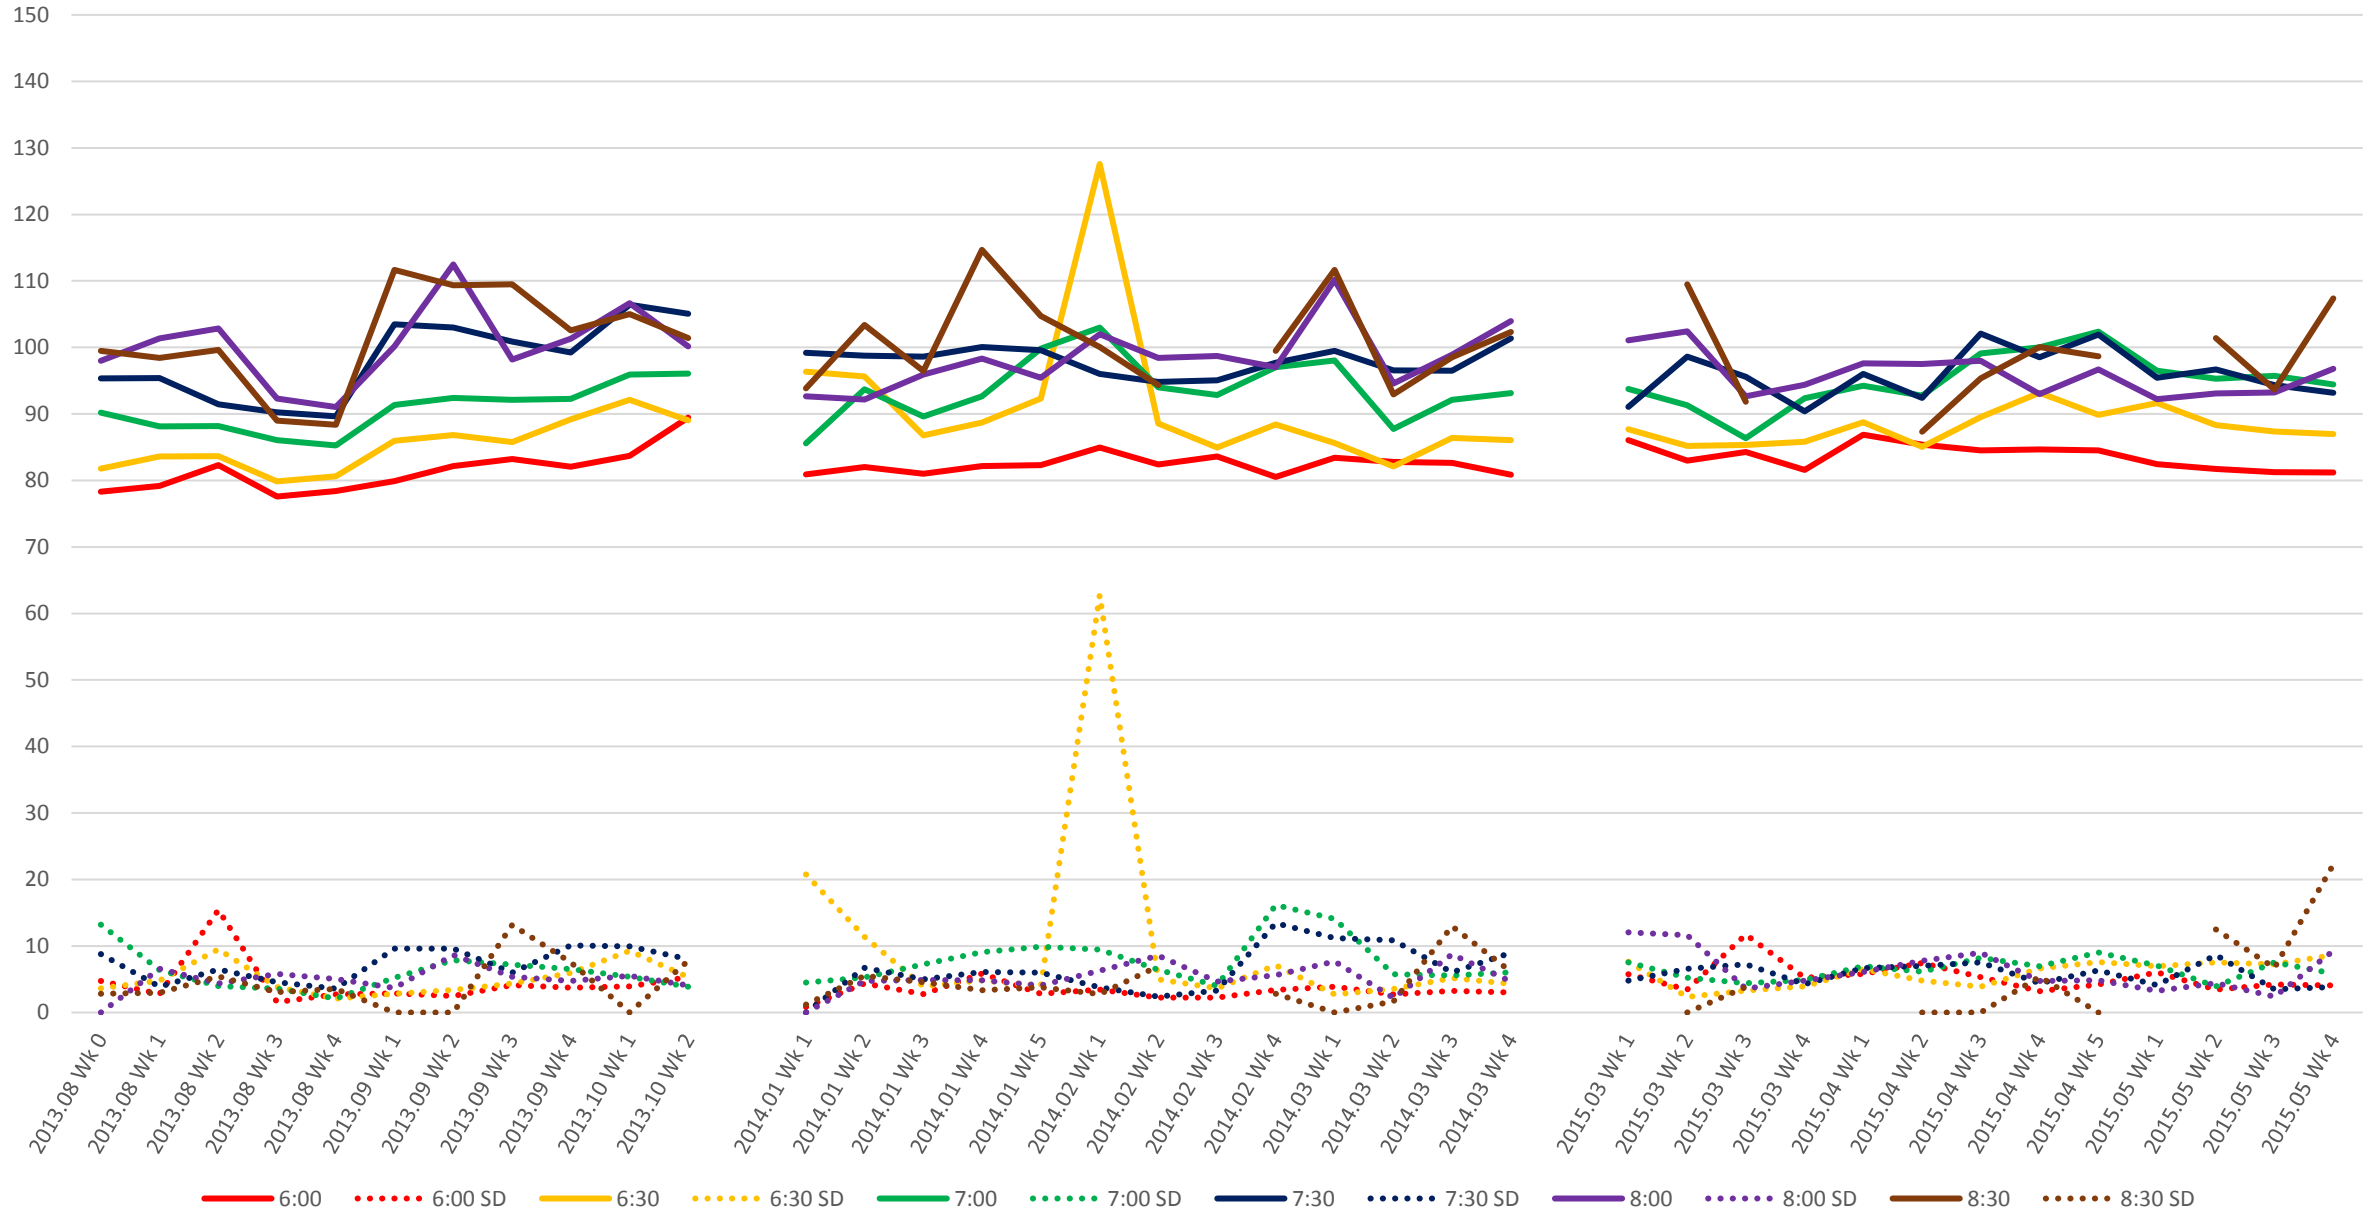

501 Queen Link Times From Silver Birch Ave. To Long Branch Loop Westbound Early Morning

501 Queen Link Times From Silver Birch Ave. To Long Branch Loop Westbound Late Morning

501 Queen Link Times From Silver Birch Ave. To Long Branch Loop Westbound Early Afternoon

501 Queen Link Times From Silver Birch Ave. To Long Branch Loop Westbound Late Afternoon

501 Queen Link Times From Silver Birch Ave. To Long Branch Loop Westbound Early Evening

501 Queen Link Times From Silver Birch Ave. To Long Branch Loop Westbound Late Evening