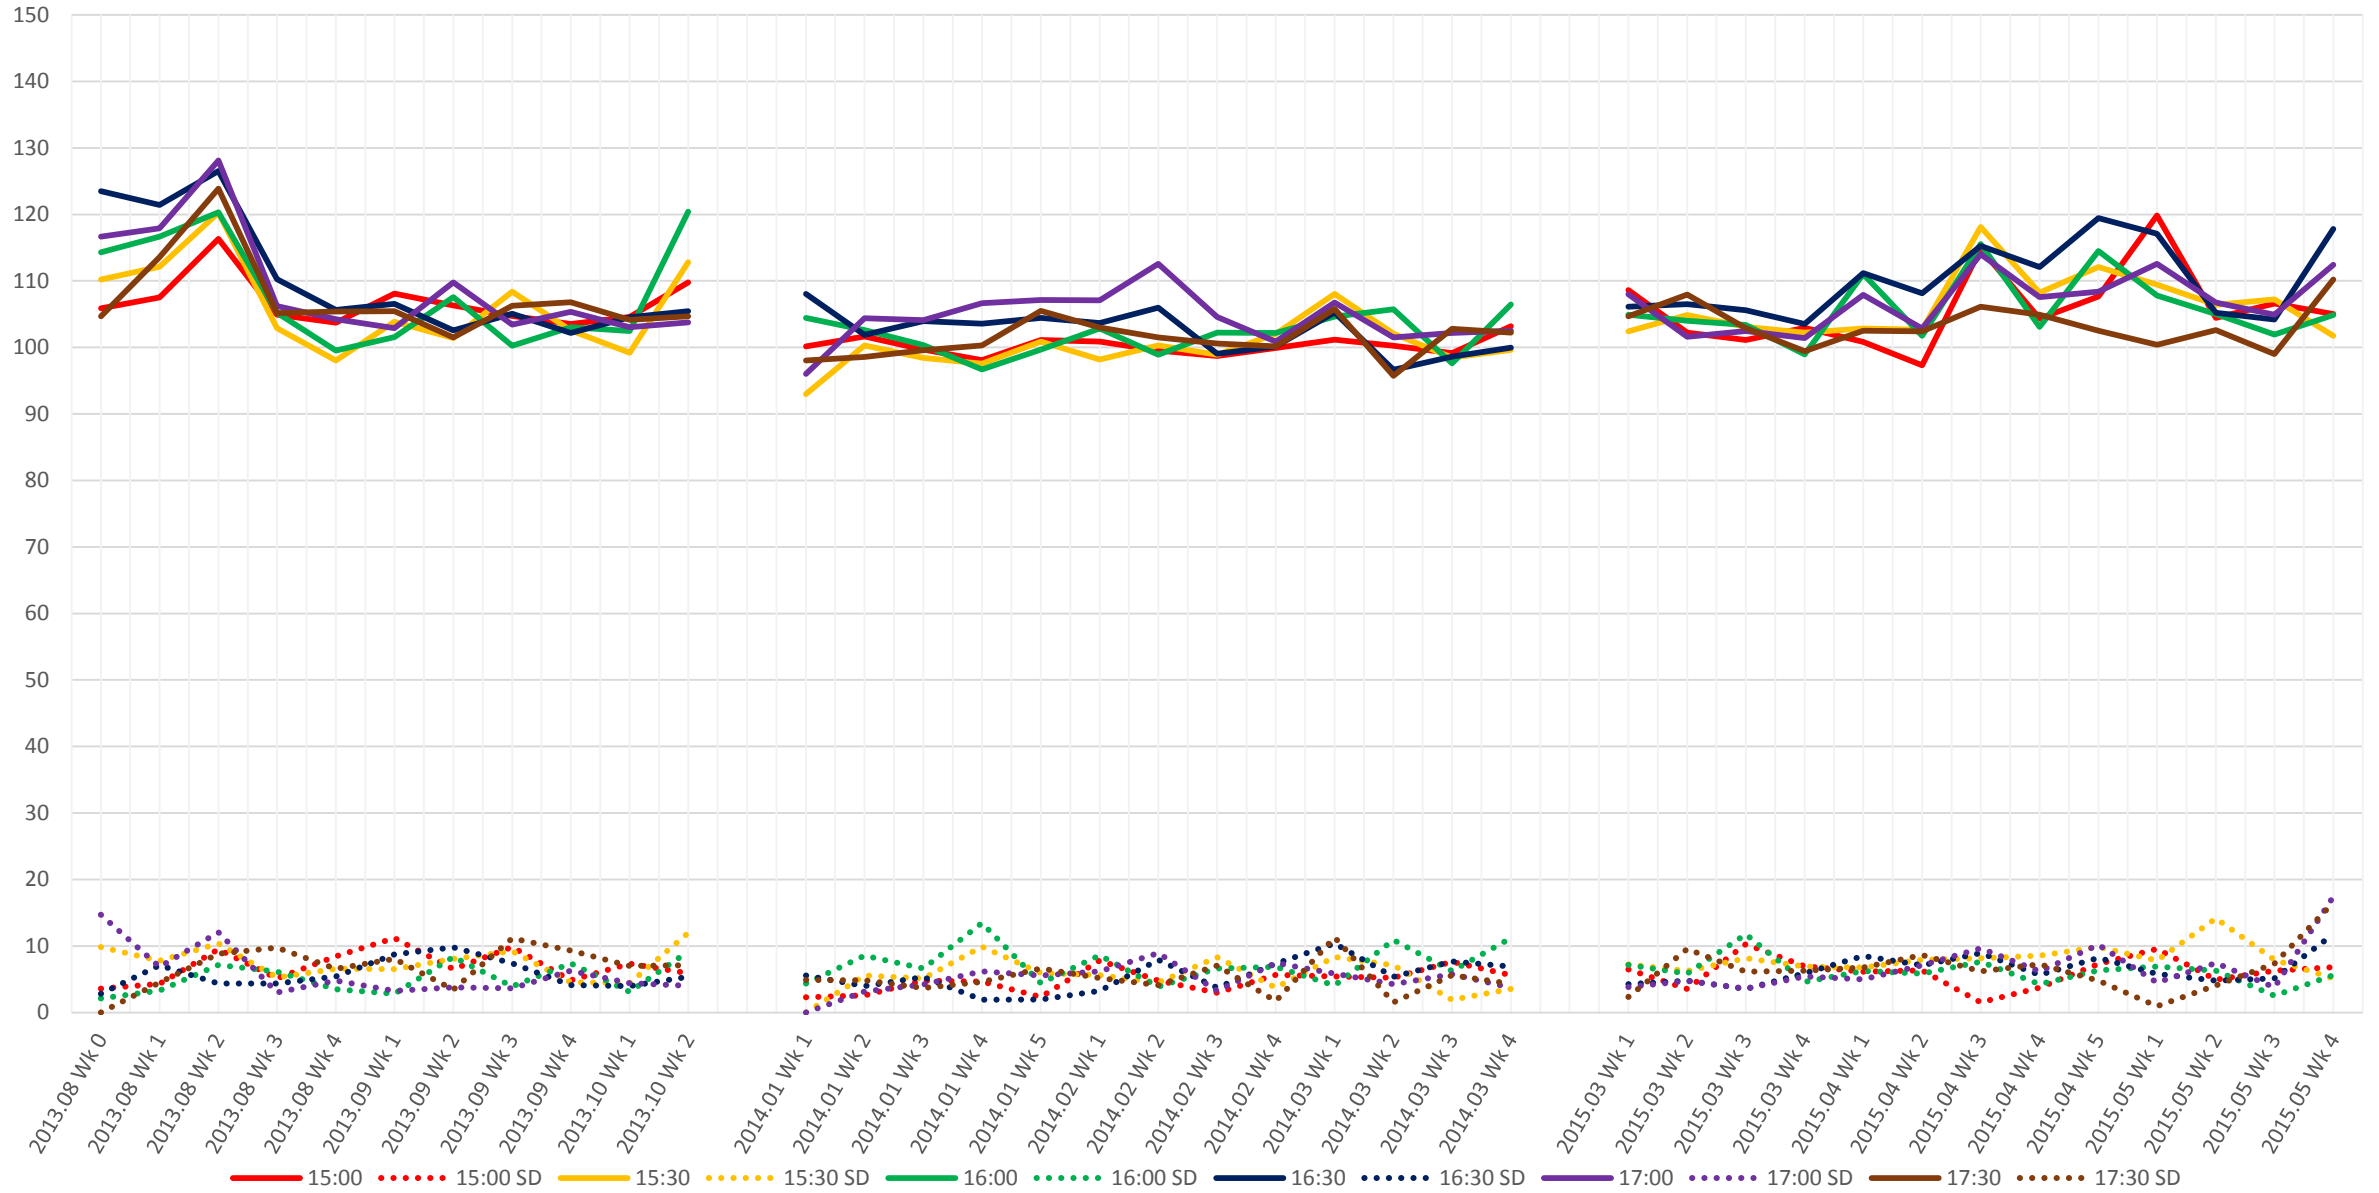

501 Queen Link Times From Silver Birch Ave. To Long Branch Loop Westbound Early Morning

501 Queen Link Times From Silver Birch Ave. To Long Branch Loop Westbound Late Morning

501 Queen Link Times From Silver Birch Ave. To Long Branch Loop Westbound Early Afternoon

501 Queen Link Times From Silver Birch Ave. To Long Branch Loop Westbound Late Afternoon

501 Queen Link Times From Silver Birch Ave. To Long Branch Loop Westbound Early Evening

501 Queen Link Times From Silver Birch Ave. To Long Branch Loop Westbound Late Evening