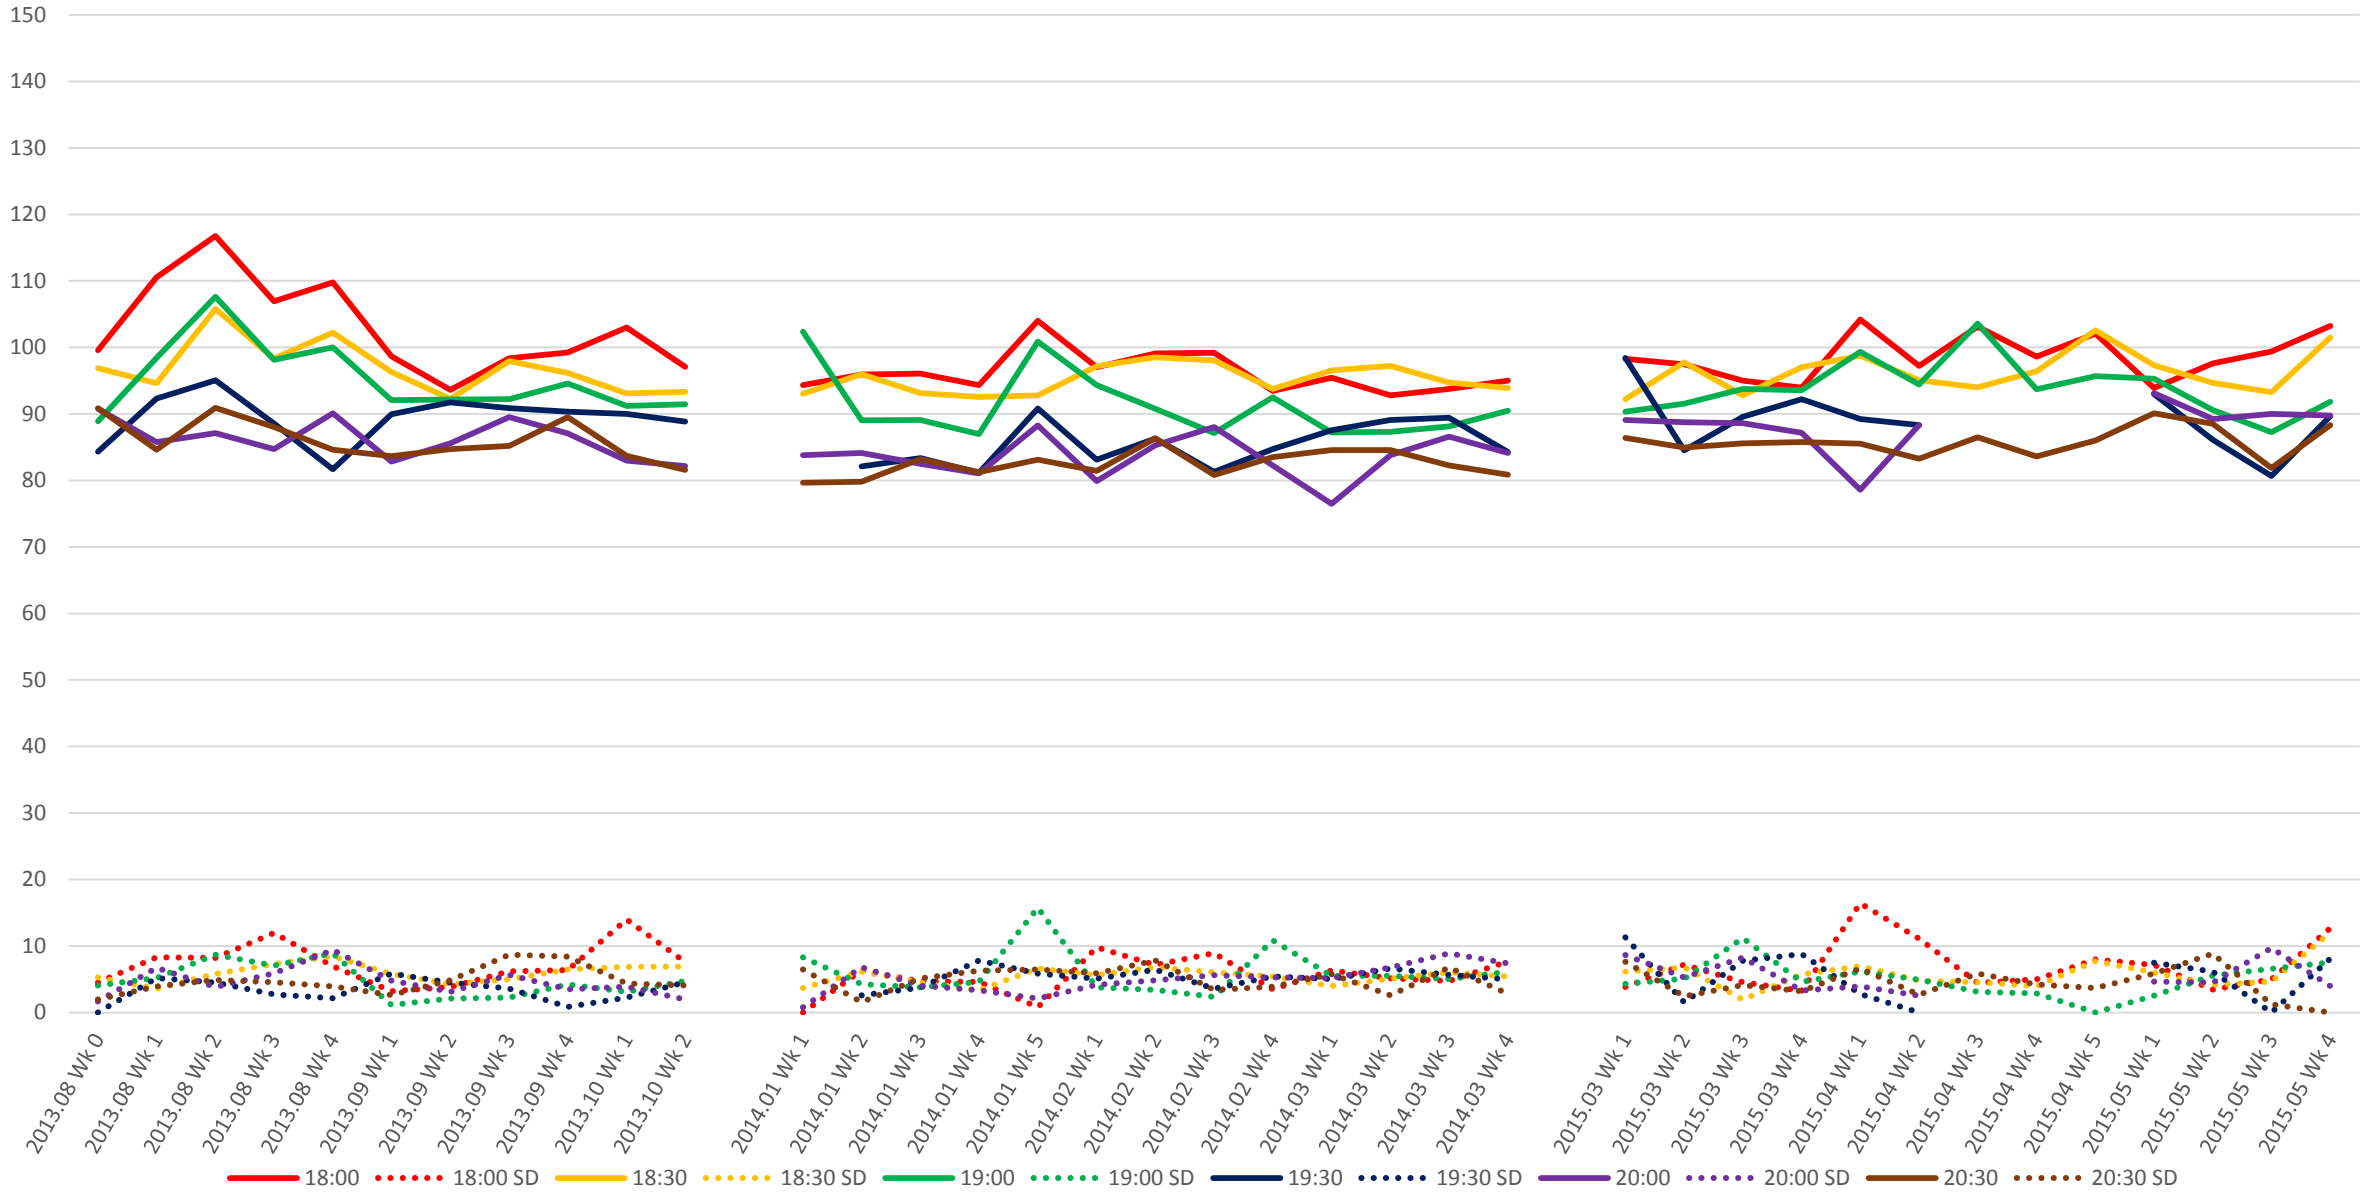

501 Queen Link Times From Silver Birch Ave. To Long Branch Loop Westbound Early Morning

501 Queen Link Times From Silver Birch Ave. To Long Branch Loop Westbound Late Morning

501 Queen Link Times From Silver Birch Ave. To Long Branch Loop Westbound Early Afternoon

501 Queen Link Times From Silver Birch Ave. To Long Branch Loop Westbound Late Afternoon

501 Queen Link Times From Silver Birch Ave. To Long Branch Loop Westbound Early Evening

501 Queen Link Times From Silver Birch Ave. To Long Branch Loop Westbound Late Evening