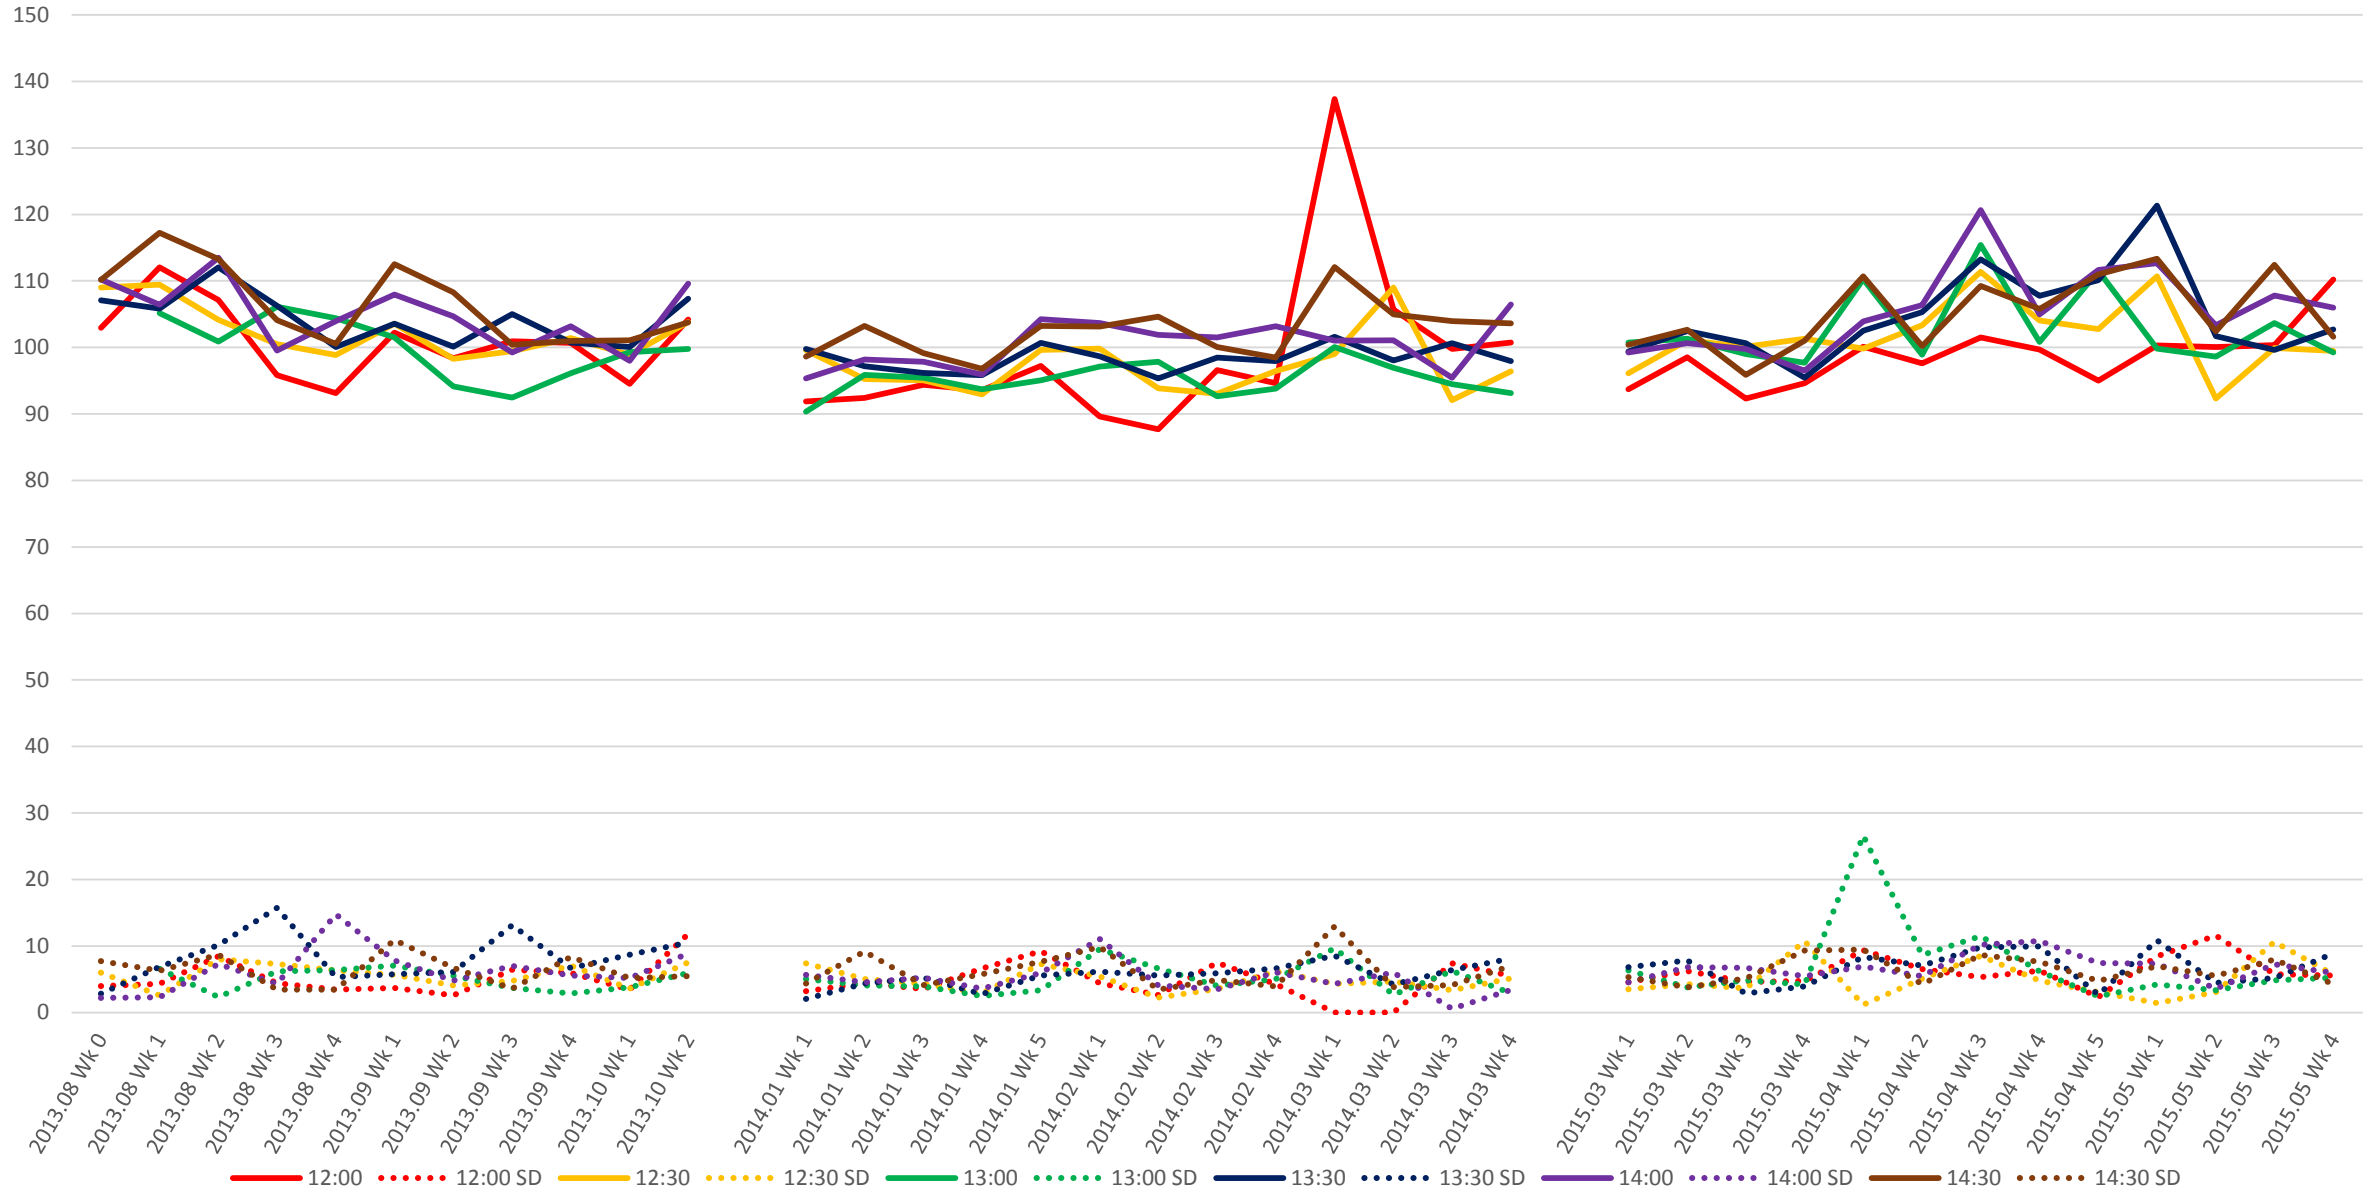

501 Queen Link Times From Silver Birch Ave. To Long Branch Loop Westbound Early Morning

501 Queen Link Times From Silver Birch Ave. To Long Branch Loop Westbound Late Morning

501 Queen Link Times From Silver Birch Ave. To Long Branch Loop Westbound Early Afternoon

501 Queen Link Times From Silver Birch Ave. To Long Branch Loop Westbound Late Afternoon

501 Queen Link Times From Silver Birch Ave. To Long Branch Loop Westbound Early Evening

501 Queen Link Times From Silver Birch Ave. To Long Branch Loop Westbound Late Evening