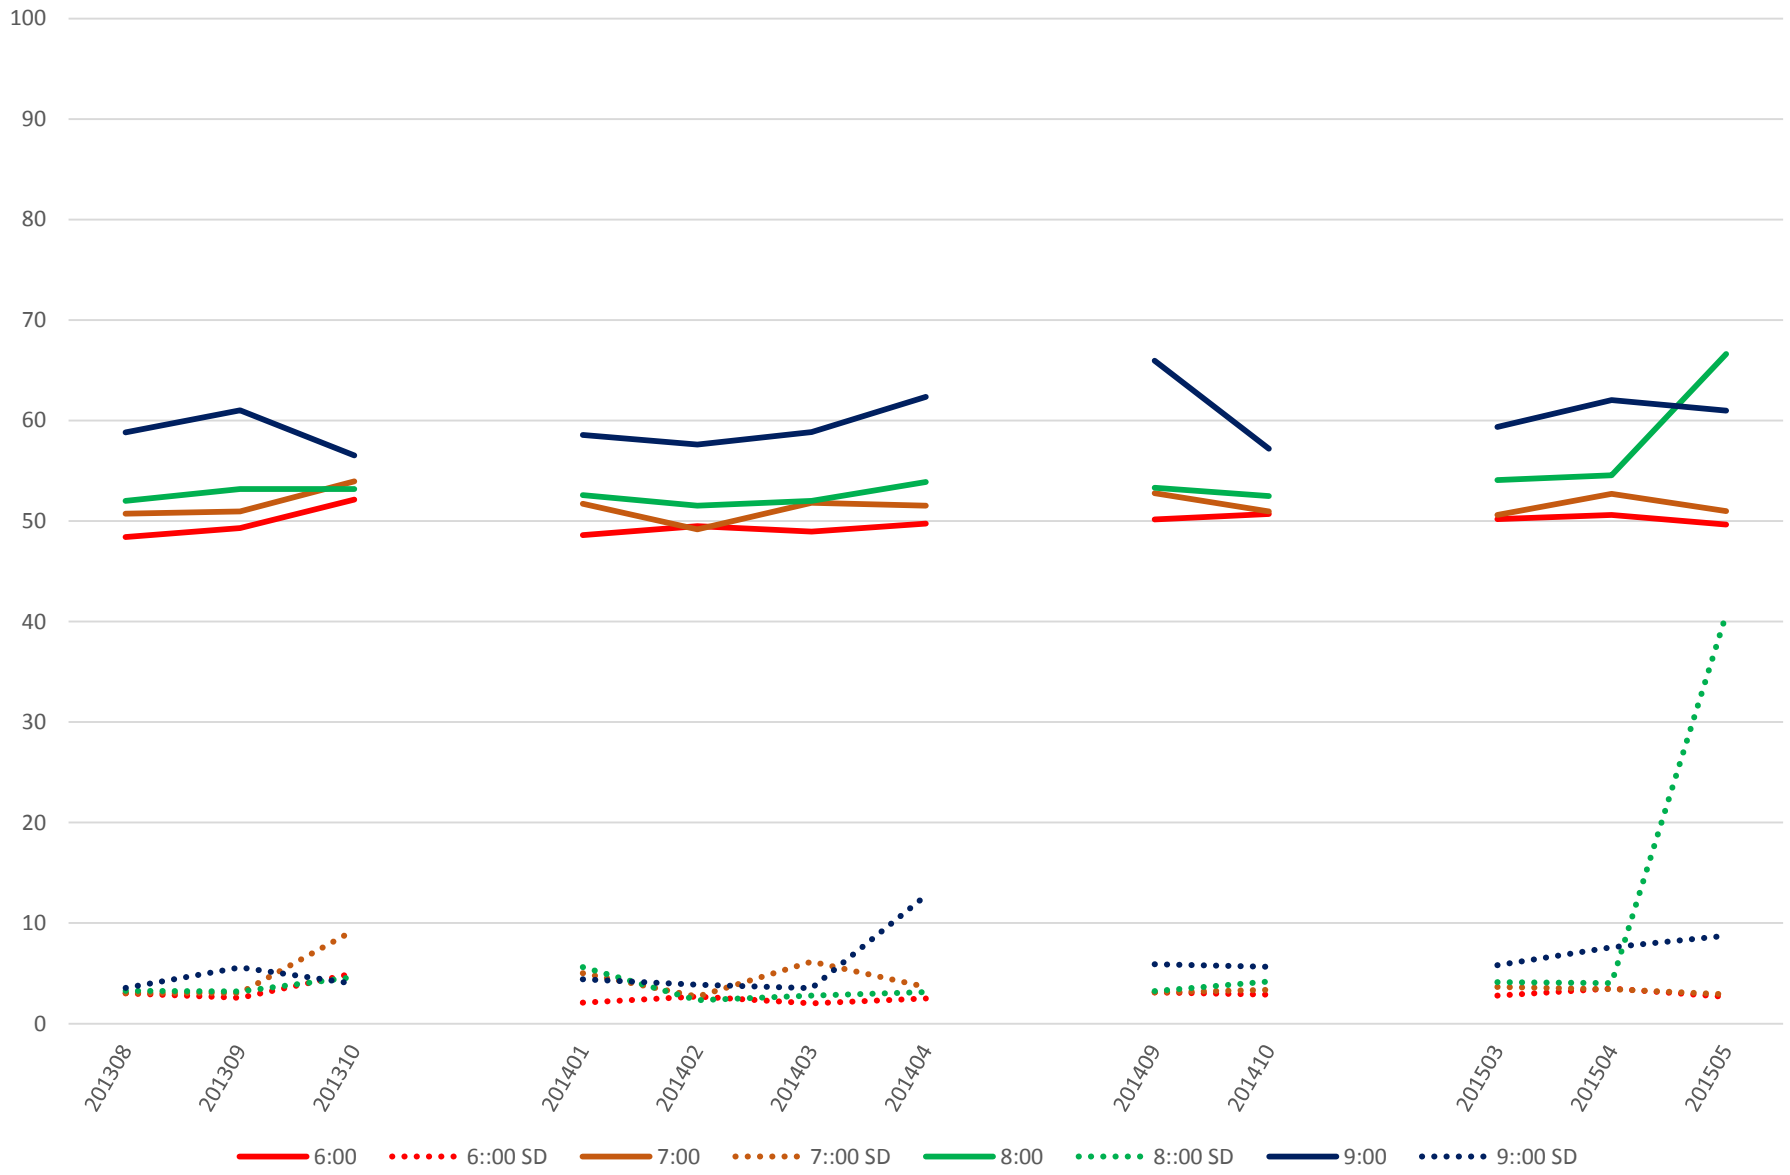

501 Queen Link Times From Silver Birch Ave. To Queensway Humber Westbound Saturday Morning

501 Queen Link Times From Silver Birch Ave. To Queensway Humber Westbound Saturday Midday

501 Queen Link Times From Silver Birch Ave. To Queensway Humber Westbound Saturday Afternoon

501 Queen Link Times From Silver Birch Ave. To Queensway Humber Westbound Saturday Evening

501 Queen Link Times From Silver Birch Ave. To Queensway Humber Westbound Sunday Morning

501 Queen Link Times From Silver Birch Ave. To Queensway Humber Westbound Sunday Midday

501 Queen Link Times From Silver Birch Ave. To Queensway Humber Westbound Sunday Afternoon

501 Queen Link Times From Silver Birch Ave. To Queensway Humber Westbound Sunday Evening