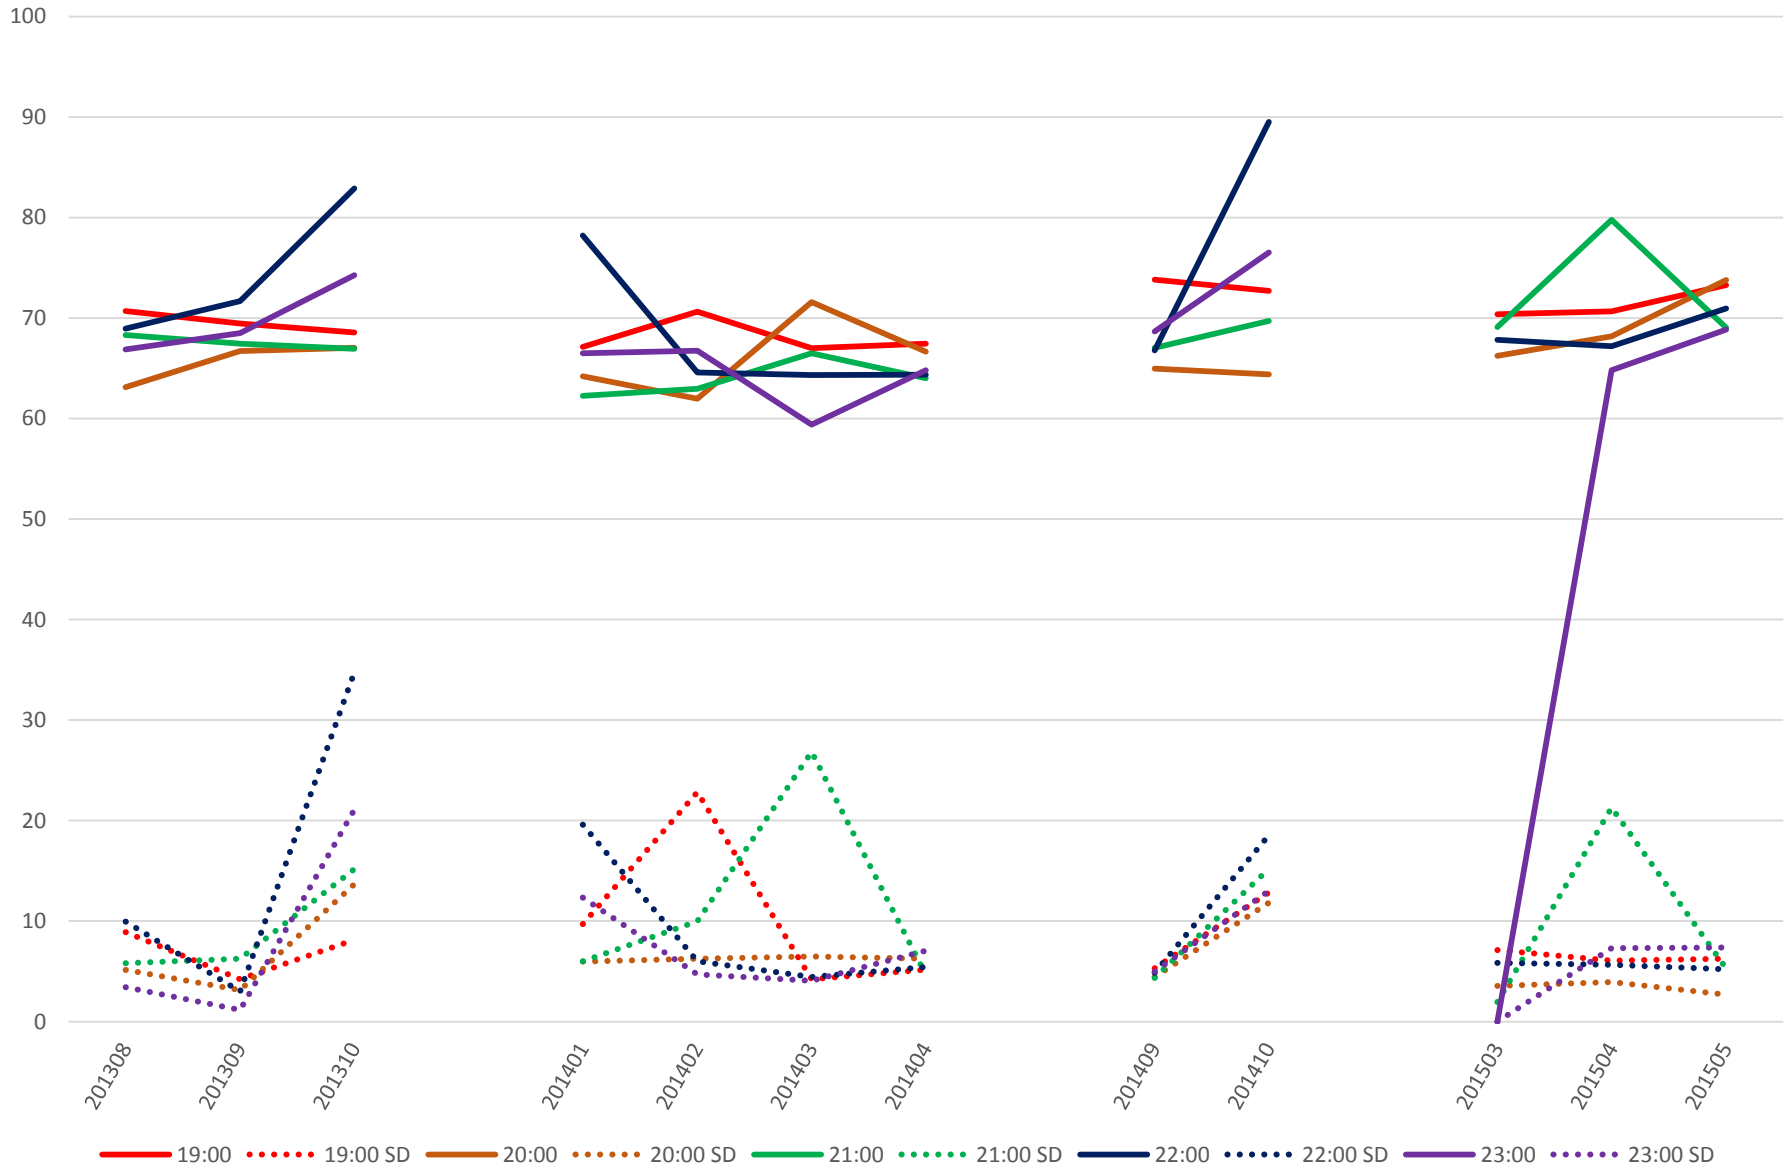

501 Queen Link Times From Silver Birch Ave. To Queensway Humber Westbound Saturday Morning

501 Queen Link Times From Silver Birch Ave. To Queensway Humber Westbound Saturday Midday

501 Queen Link Times From Silver Birch Ave. To Queensway Humber Westbound Saturday Afternoon

501 Queen Link Times From Silver Birch Ave. To Queensway Humber Westbound Saturday Evening

501 Queen Link Times From Silver Birch Ave. To Queensway Humber Westbound Sunday Morning

501 Queen Link Times From Silver Birch Ave. To Queensway Humber Westbound Sunday Midday

501 Queen Link Times From Silver Birch Ave. To Queensway Humber Westbound Sunday Afternoon

501 Queen Link Times From Silver Birch Ave. To Queensway Humber Westbound Sunday Evening