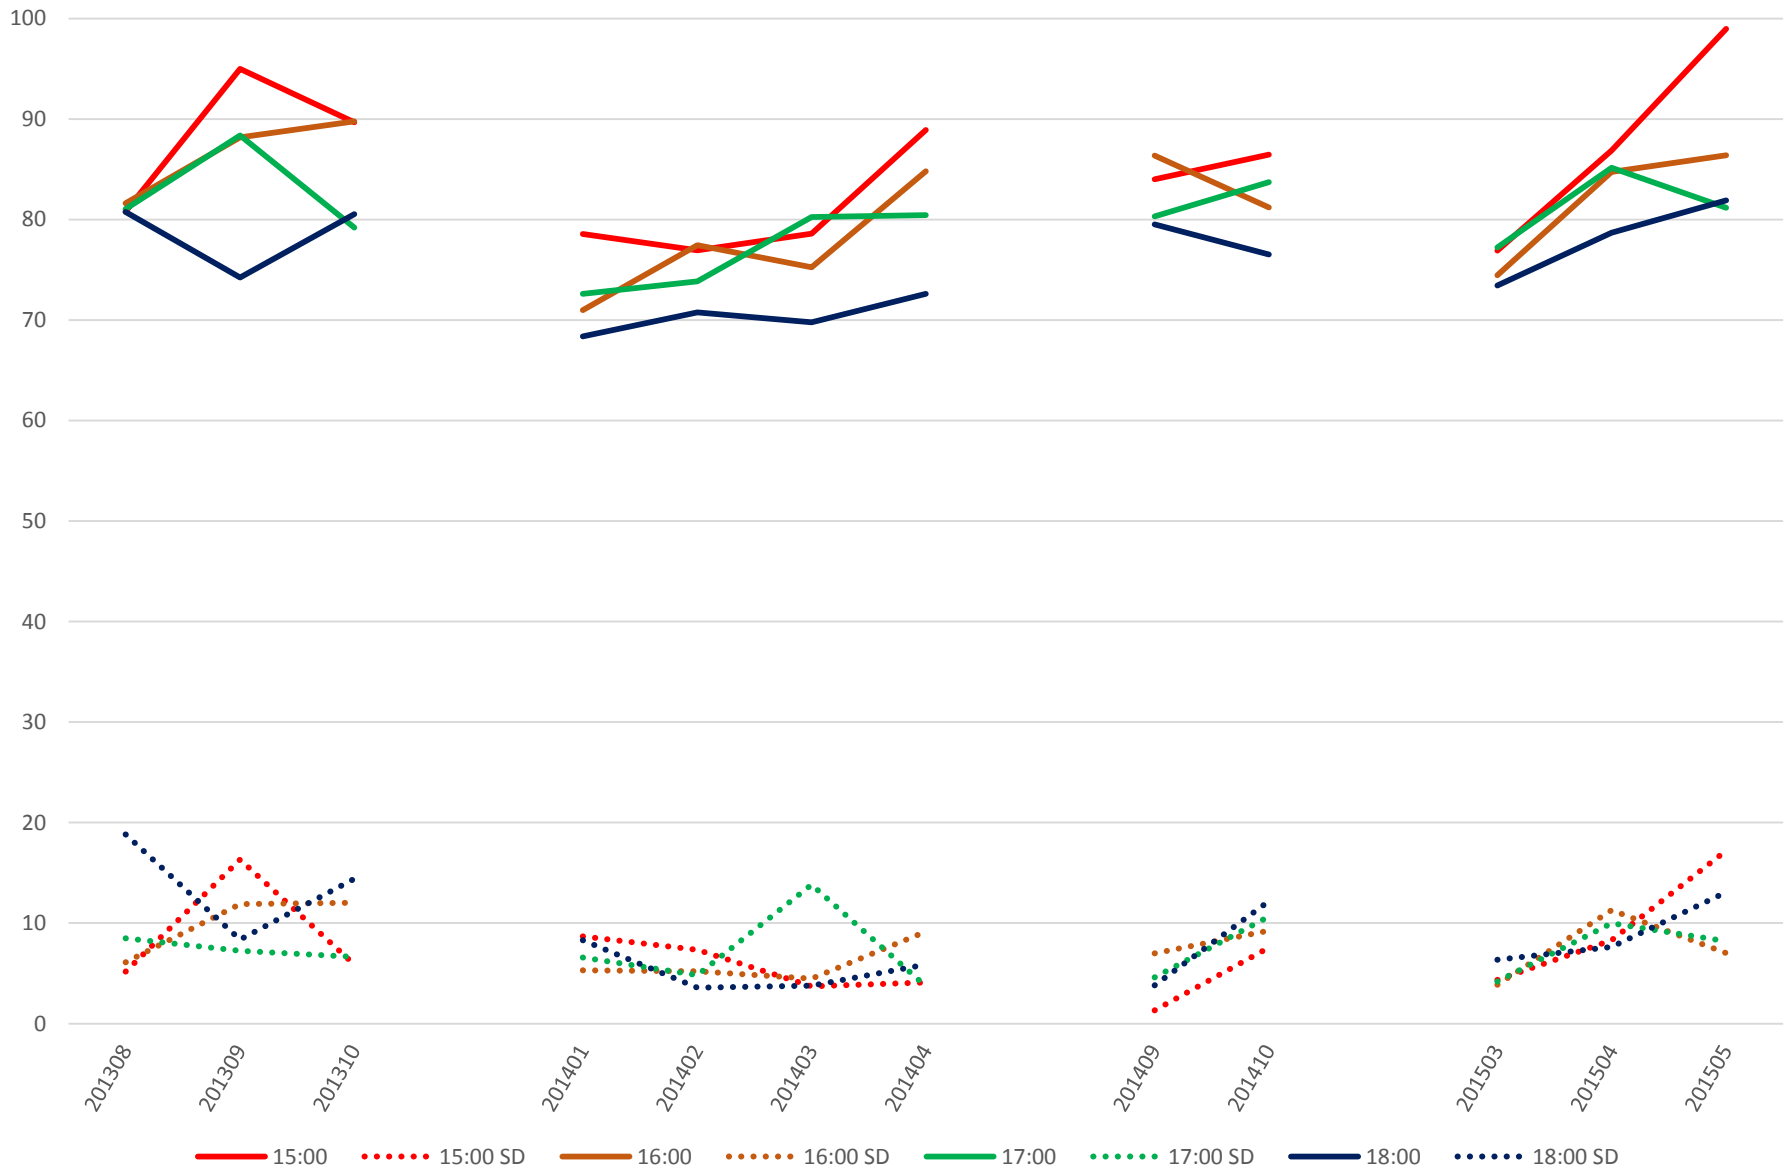

501 Queen Link Times From Silver Birch Ave. To Queensway Humber Westbound Saturday Morning

501 Queen Link Times From Silver Birch Ave. To Queensway Humber Westbound Saturday Midday

501 Queen Link Times From Silver Birch Ave. To Queensway Humber Westbound Saturday Afternoon

501 Queen Link Times From Silver Birch Ave. To Queensway Humber Westbound Saturday Evening

501 Queen Link Times From Silver Birch Ave. To Queensway Humber Westbound Sunday Morning

501 Queen Link Times From Silver Birch Ave. To Queensway Humber Westbound Sunday Midday

501 Queen Link Times From Silver Birch Ave. To Queensway Humber Westbound Sunday Afternoon

501 Queen Link Times From Silver Birch Ave. To Queensway Humber Westbound Sunday Evening