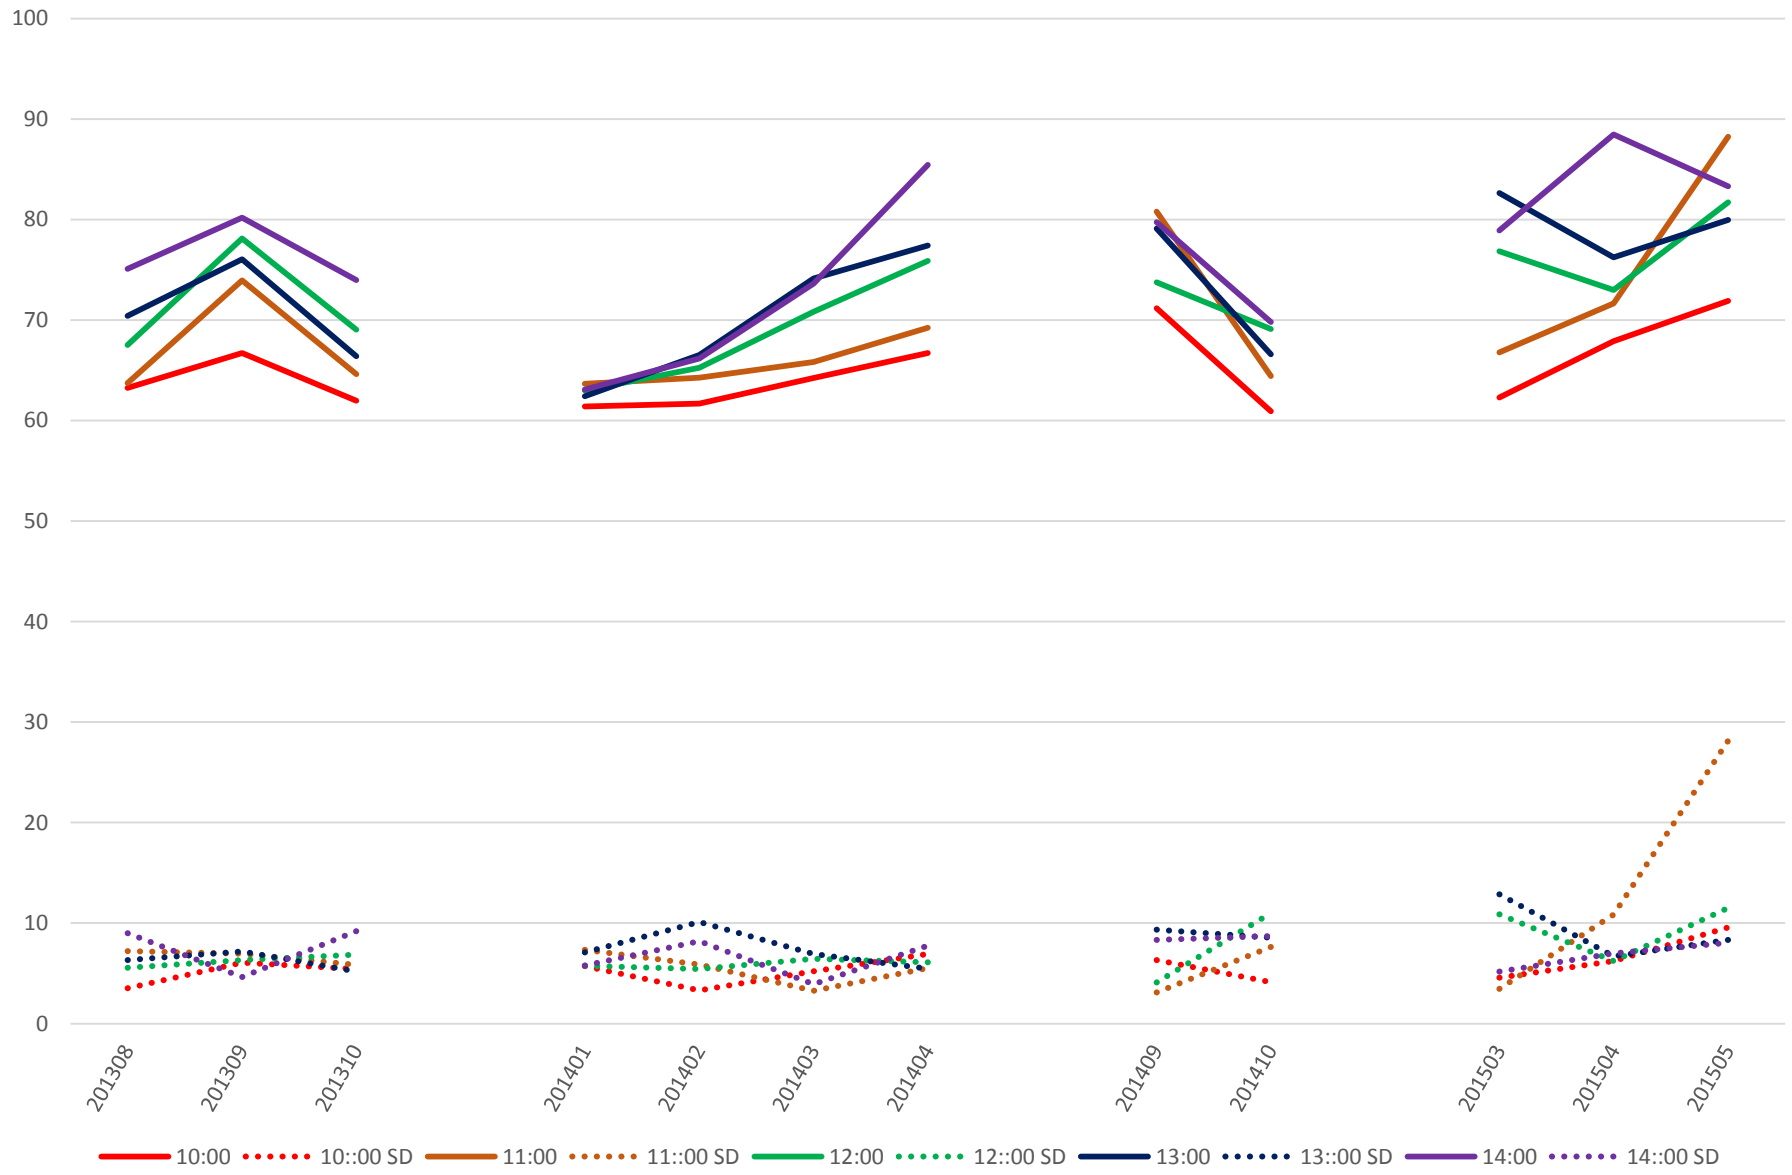

501 Queen Link Times From Silver Birch Ave. To Queensway Humber Westbound Saturday Morning

501 Queen Link Times From Silver Birch Ave. To Queensway Humber Westbound Saturday Midday

501 Queen Link Times From Silver Birch Ave. To Queensway Humber Westbound Saturday Afternoon

501 Queen Link Times From Silver Birch Ave. To Queensway Humber Westbound Saturday Evening

501 Queen Link Times From Silver Birch Ave. To Queensway Humber Westbound Sunday Morning

501 Queen Link Times From Silver Birch Ave. To Queensway Humber Westbound Sunday Midday

501 Queen Link Times From Silver Birch Ave. To Queensway Humber Westbound Sunday Afternoon

501 Queen Link Times From Silver Birch Ave. To Queensway Humber Westbound Sunday Evening