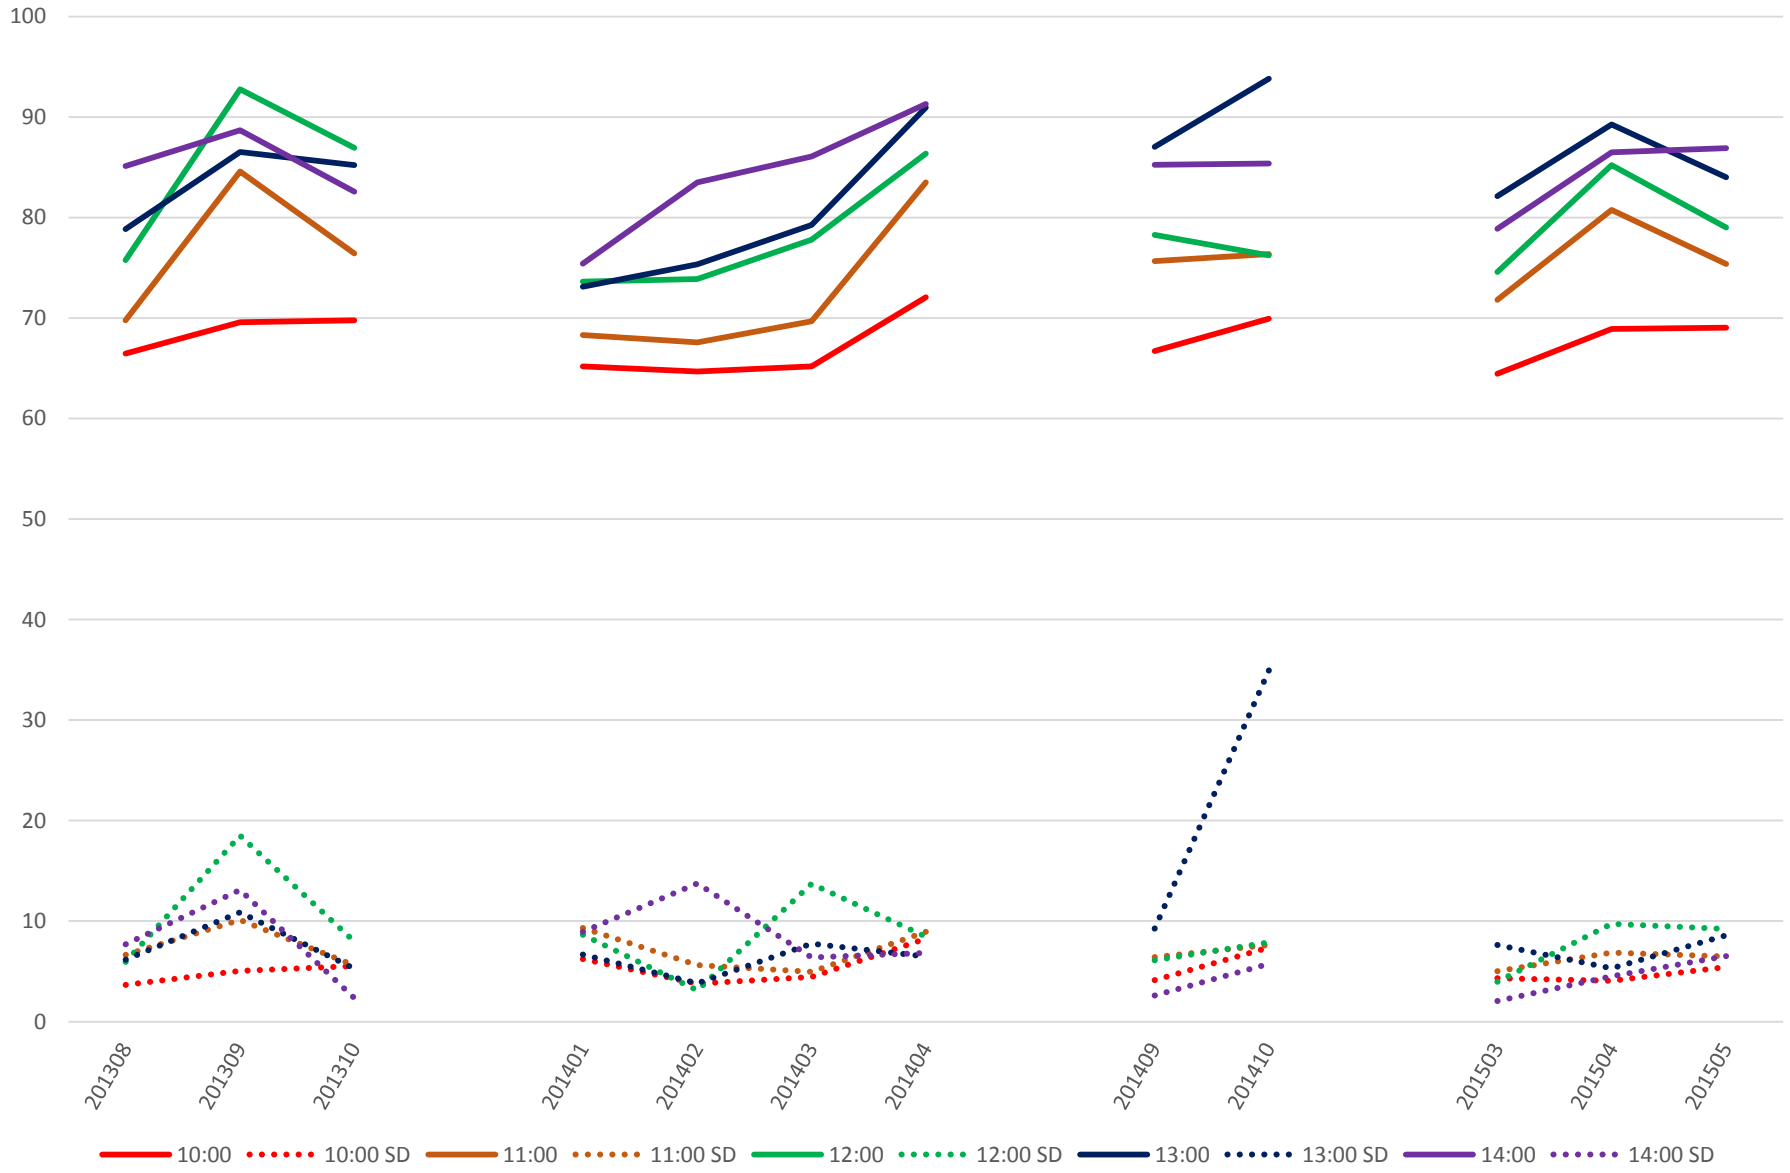

501 Queen Link Times From Silver Birch Ave. To Queensway Humber Westbound Saturday Morning

501 Queen Link Times From Silver Birch Ave. To Queensway Humber Westbound Saturday Midday

501 Queen Link Times From Silver Birch Ave. To Queensway Humber Westbound Saturday Afternoon

501 Queen Link Times From Silver Birch Ave. To Queensway Humber Westbound Saturday Evening

501 Queen Link Times From Silver Birch Ave. To Queensway Humber Westbound Sunday Morning

501 Queen Link Times From Silver Birch Ave. To Queensway Humber Westbound Sunday Midday

501 Queen Link Times From Silver Birch Ave. To Queensway Humber Westbound Sunday Afternoon

501 Queen Link Times From Silver Birch Ave. To Queensway Humber Westbound Sunday Evening