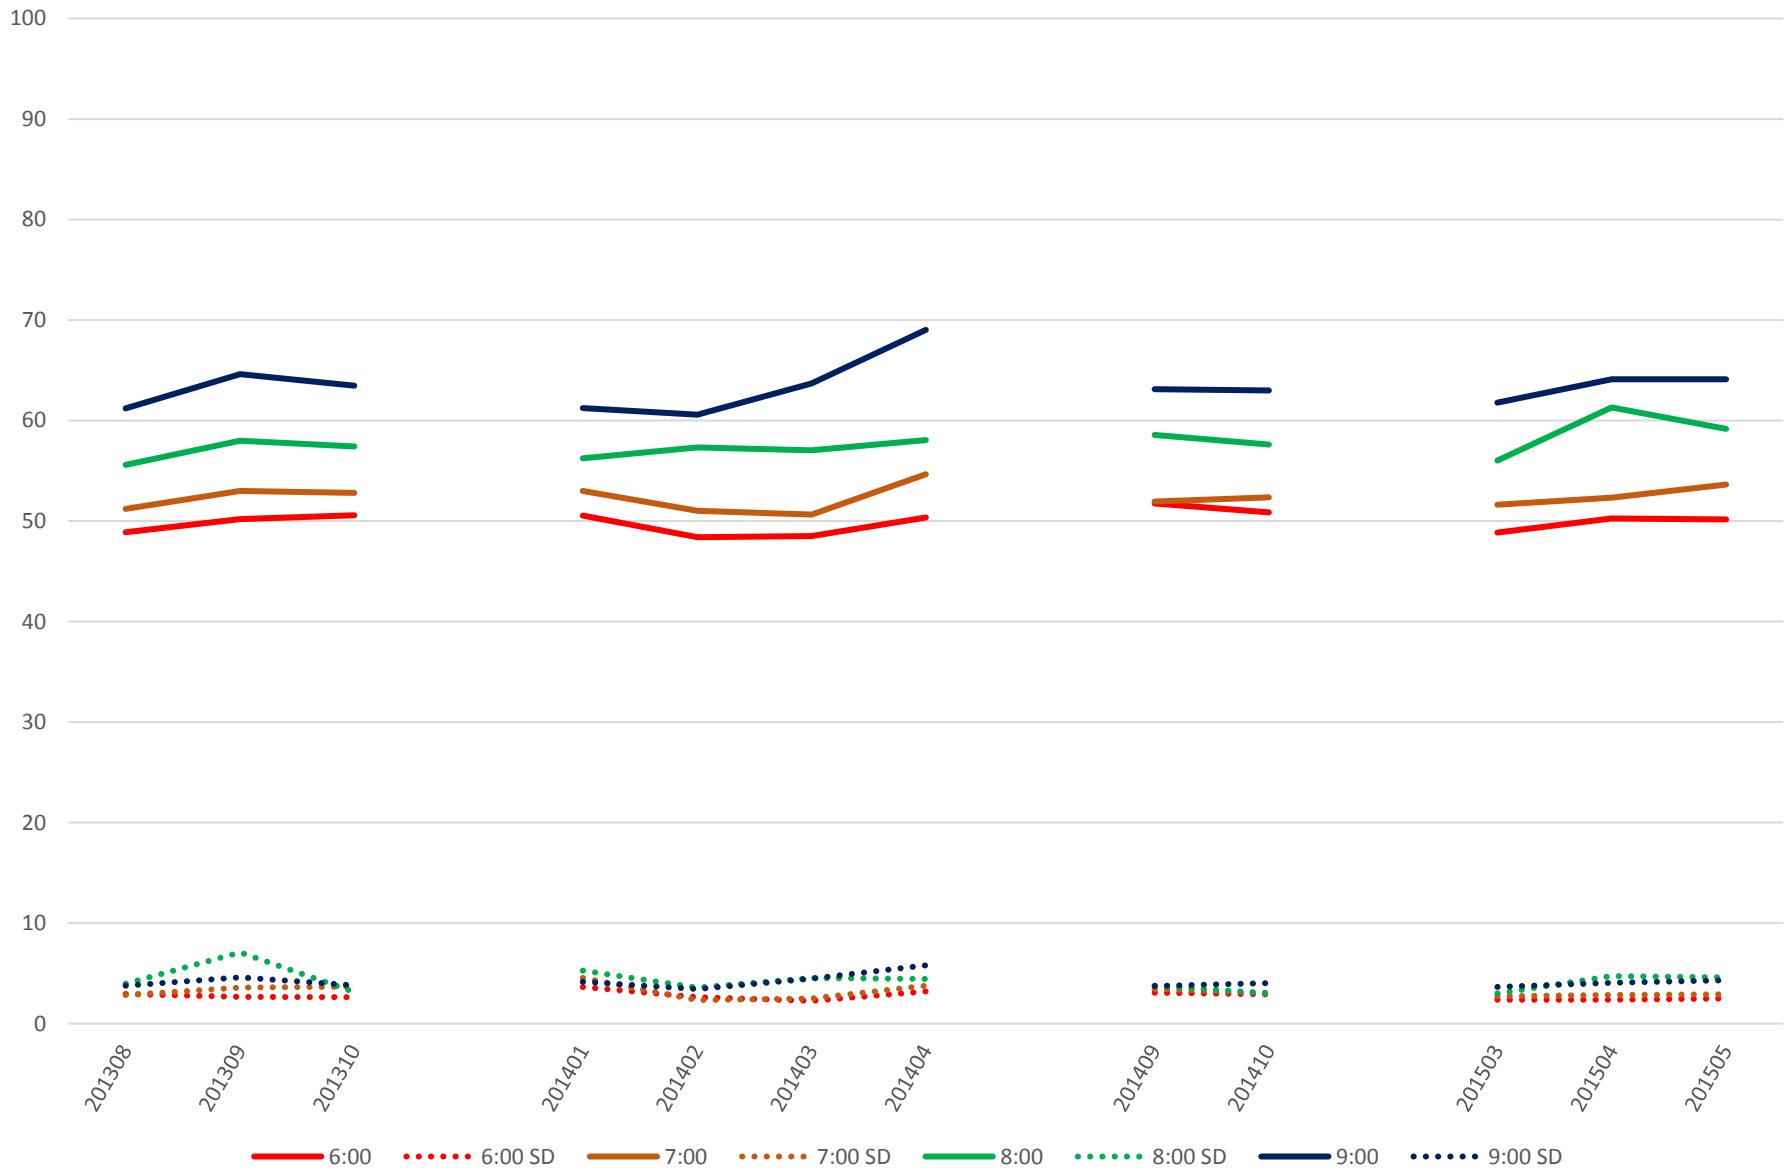

501 Queen Link Times From Silver Birch Ave. To Queensway Humber Westbound Saturday Morning

501 Queen Link Times From Silver Birch Ave. To Queensway Humber Westbound Saturday Midday

501 Queen Link Times From Silver Birch Ave. To Queensway Humber Westbound Saturday Afternoon

501 Queen Link Times From Silver Birch Ave. To Queensway Humber Westbound Saturday Evening

501 Queen Link Times From Silver Birch Ave. To Queensway Humber Westbound Sunday Morning

501 Queen Link Times From Silver Birch Ave. To Queensway Humber Westbound Sunday Midday

501 Queen Link Times From Silver Birch Ave. To Queensway Humber Westbound Sunday Afternoon

501 Queen Link Times From Silver Birch Ave. To Queensway Humber Westbound Sunday Evening