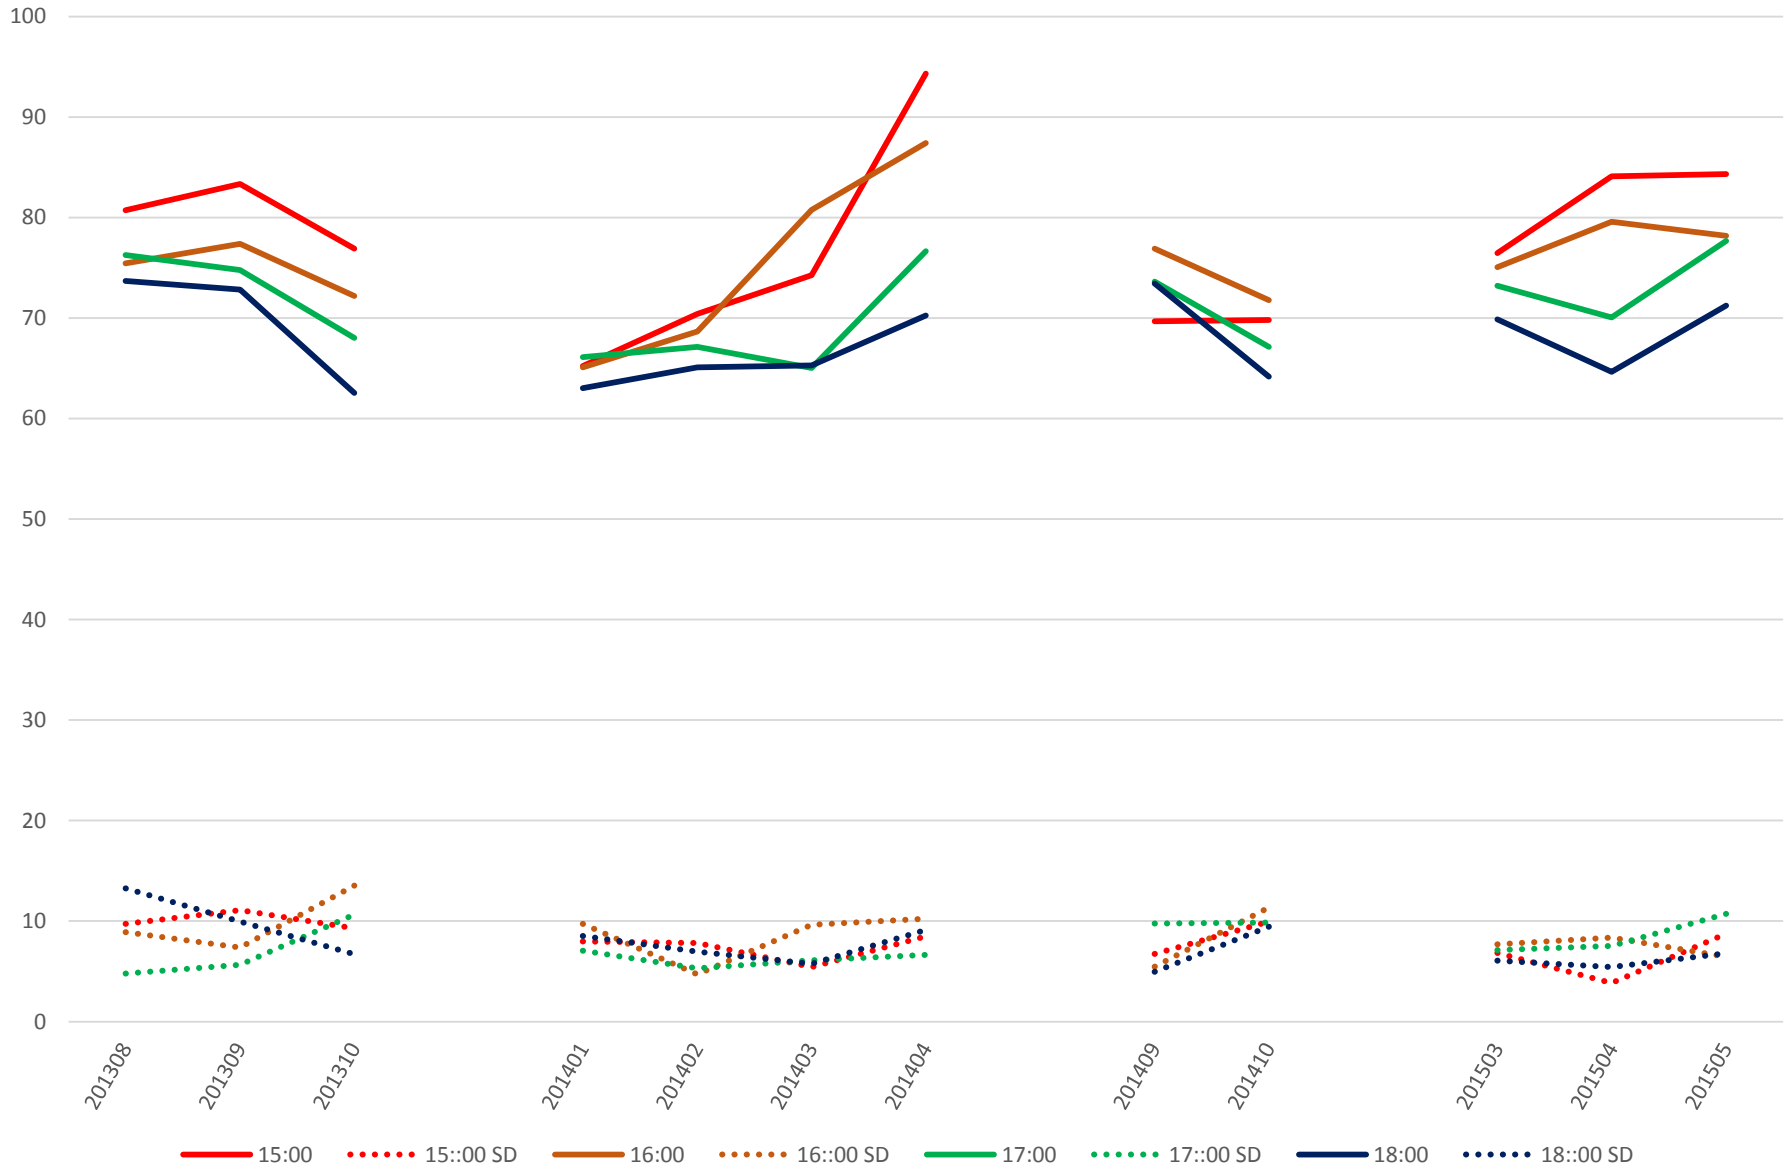

501 Queen Link Times From Silver Birch Ave. To Queensway Humber Westbound Saturday Morning

501 Queen Link Times From Silver Birch Ave. To Queensway Humber Westbound Saturday Midday

501 Queen Link Times From Silver Birch Ave. To Queensway Humber Westbound Saturday Afternoon

501 Queen Link Times From Silver Birch Ave. To Queensway Humber Westbound Saturday Evening

501 Queen Link Times From Silver Birch Ave. To Queensway Humber Westbound Sunday Morning

501 Queen Link Times From Silver Birch Ave. To Queensway Humber Westbound Sunday Midday

501 Queen Link Times From Silver Birch Ave. To Queensway Humber Westbound Sunday Afternoon

501 Queen Link Times From Silver Birch Ave. To Queensway Humber Westbound Sunday Evening