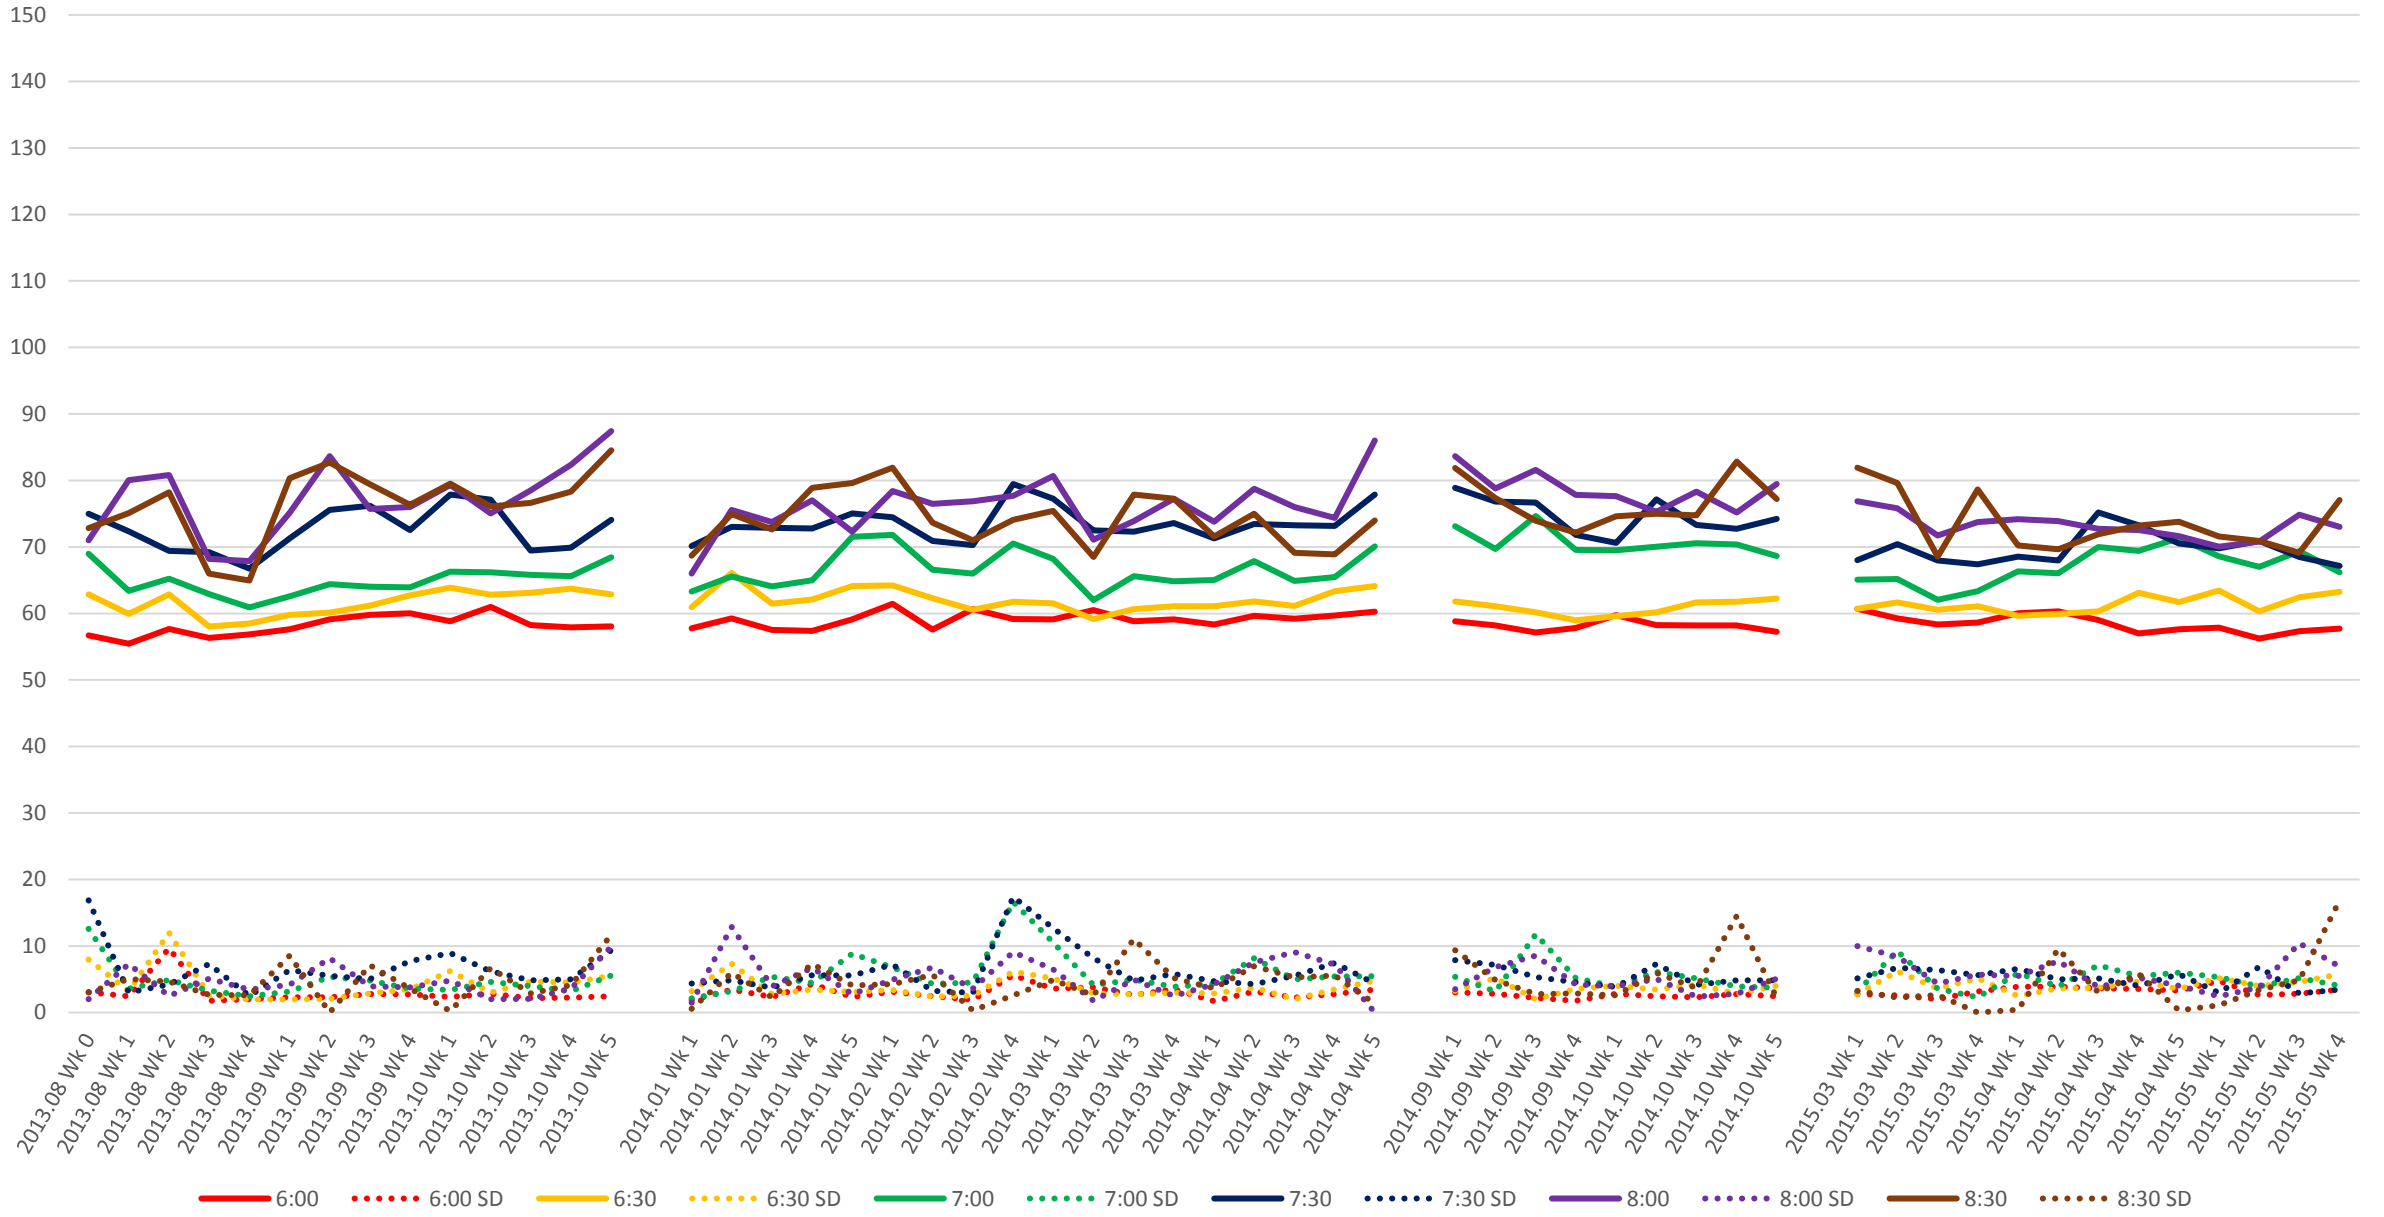

501 Queen Link Times From Silver Birch Ave. To Queensway Humber Westbound Early Morning

501 Queen Link Times From Silver Birch Ave. To Queensway Humber Westbound Late Morning

501 Queen Link Times From Silver Birch Ave. To Queensway Humber Westbound Early Evening

501 Queen Link Times From Silver Birch Ave. To Queensway Humber Westbound Late Evening