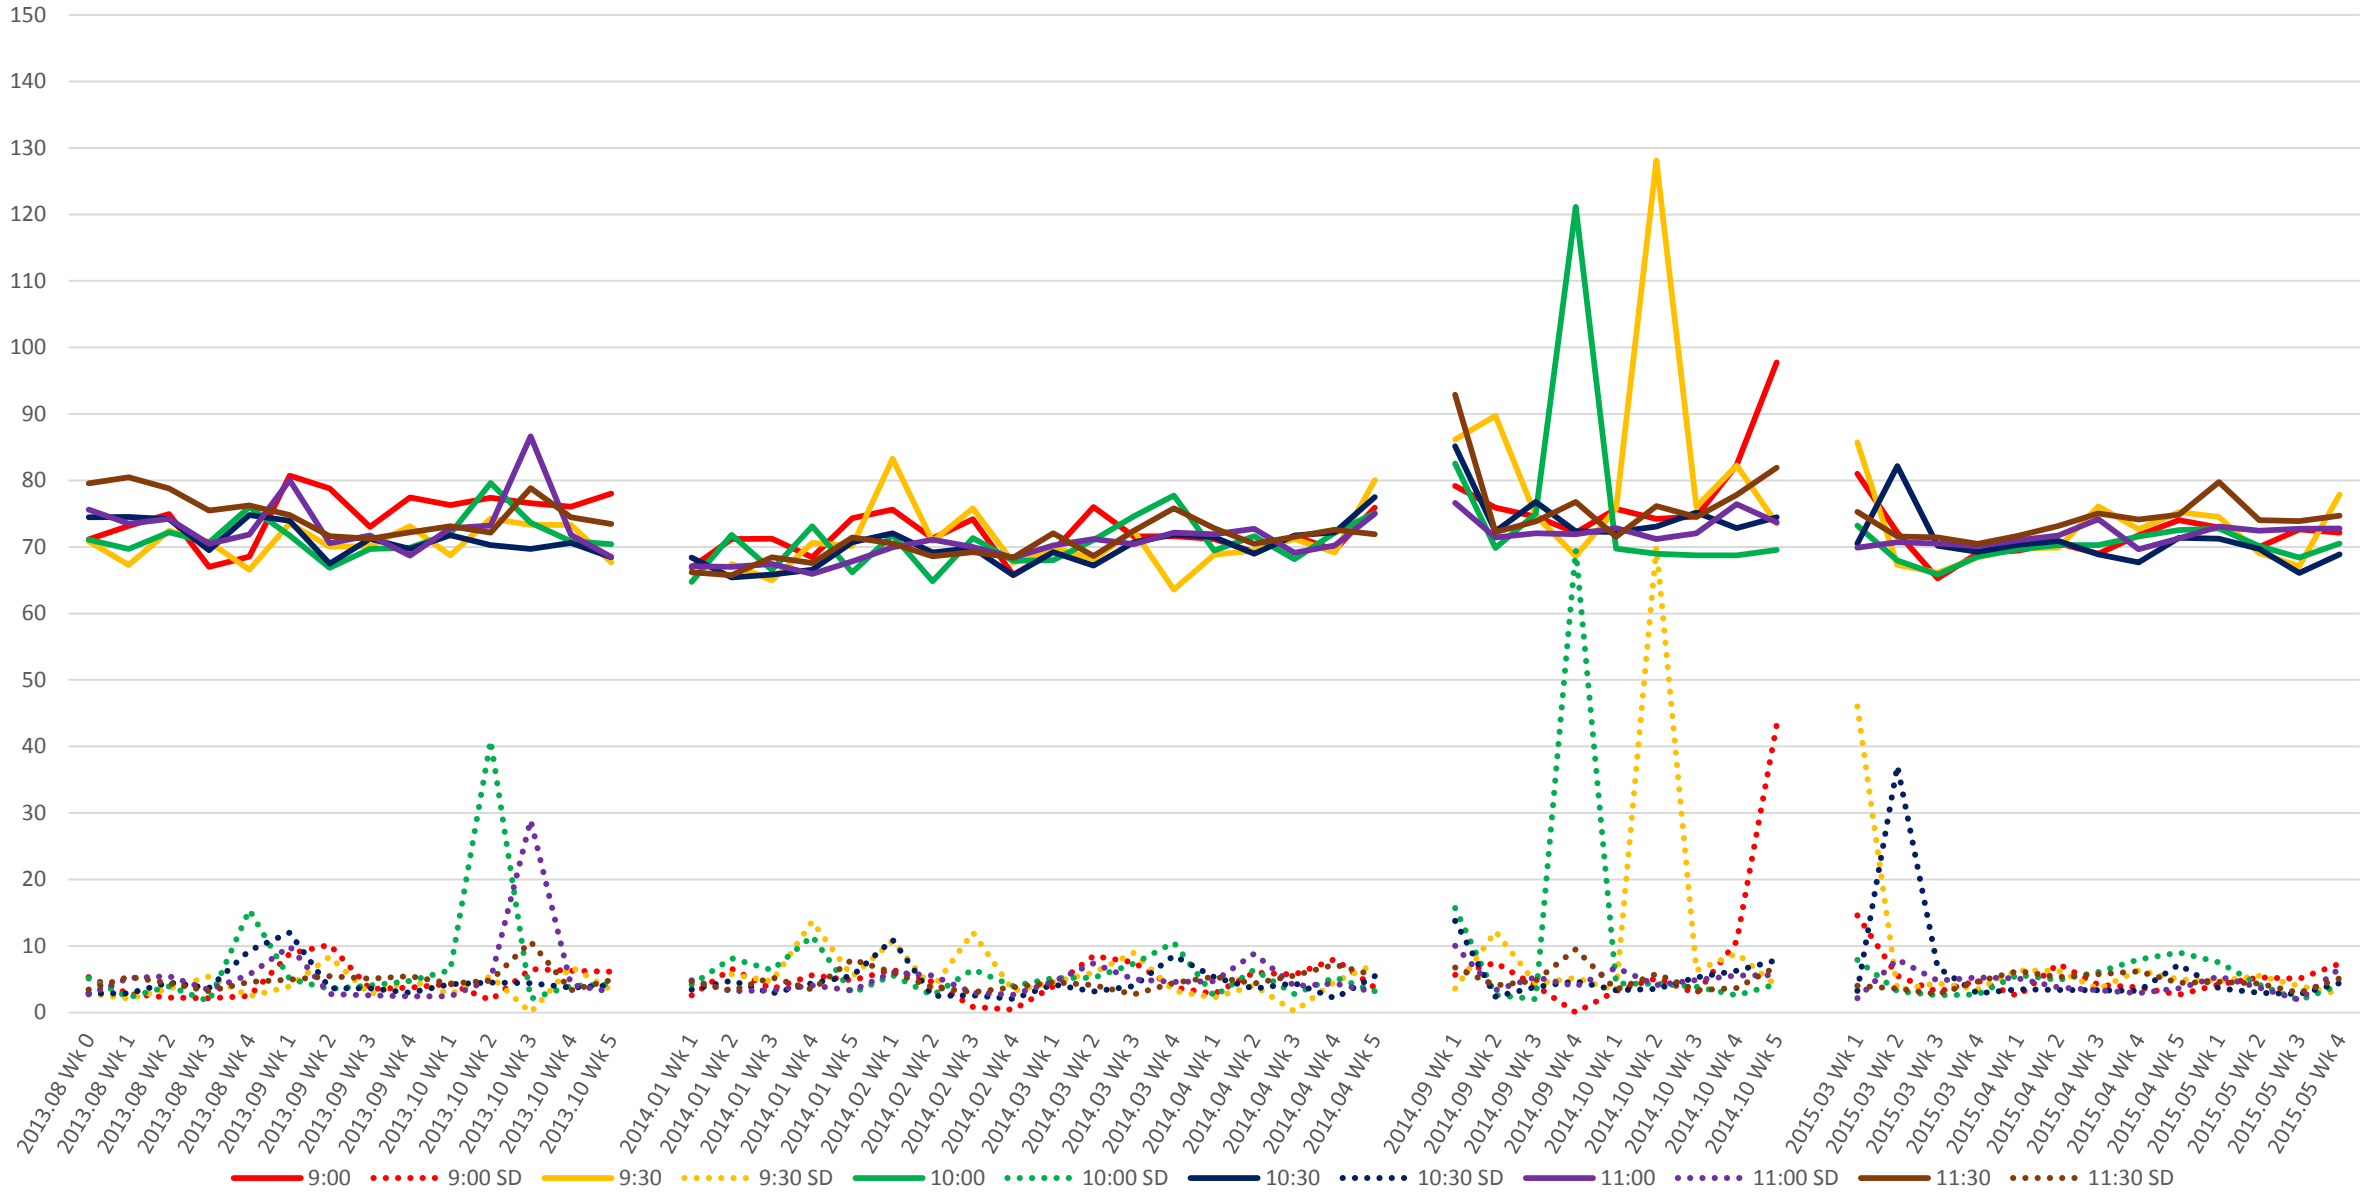

501 Queen Link Times From Silver Birch Ave. To Queensway Humber Westbound Early Morning

501 Queen Link Times From Silver Birch Ave. To Queensway Humber Westbound Late Morning

501 Queen Link Times From Silver Birch Ave. To Queensway Humber Westbound Early Evening

501 Queen Link Times From Silver Birch Ave. To Queensway Humber Westbound Late Evening