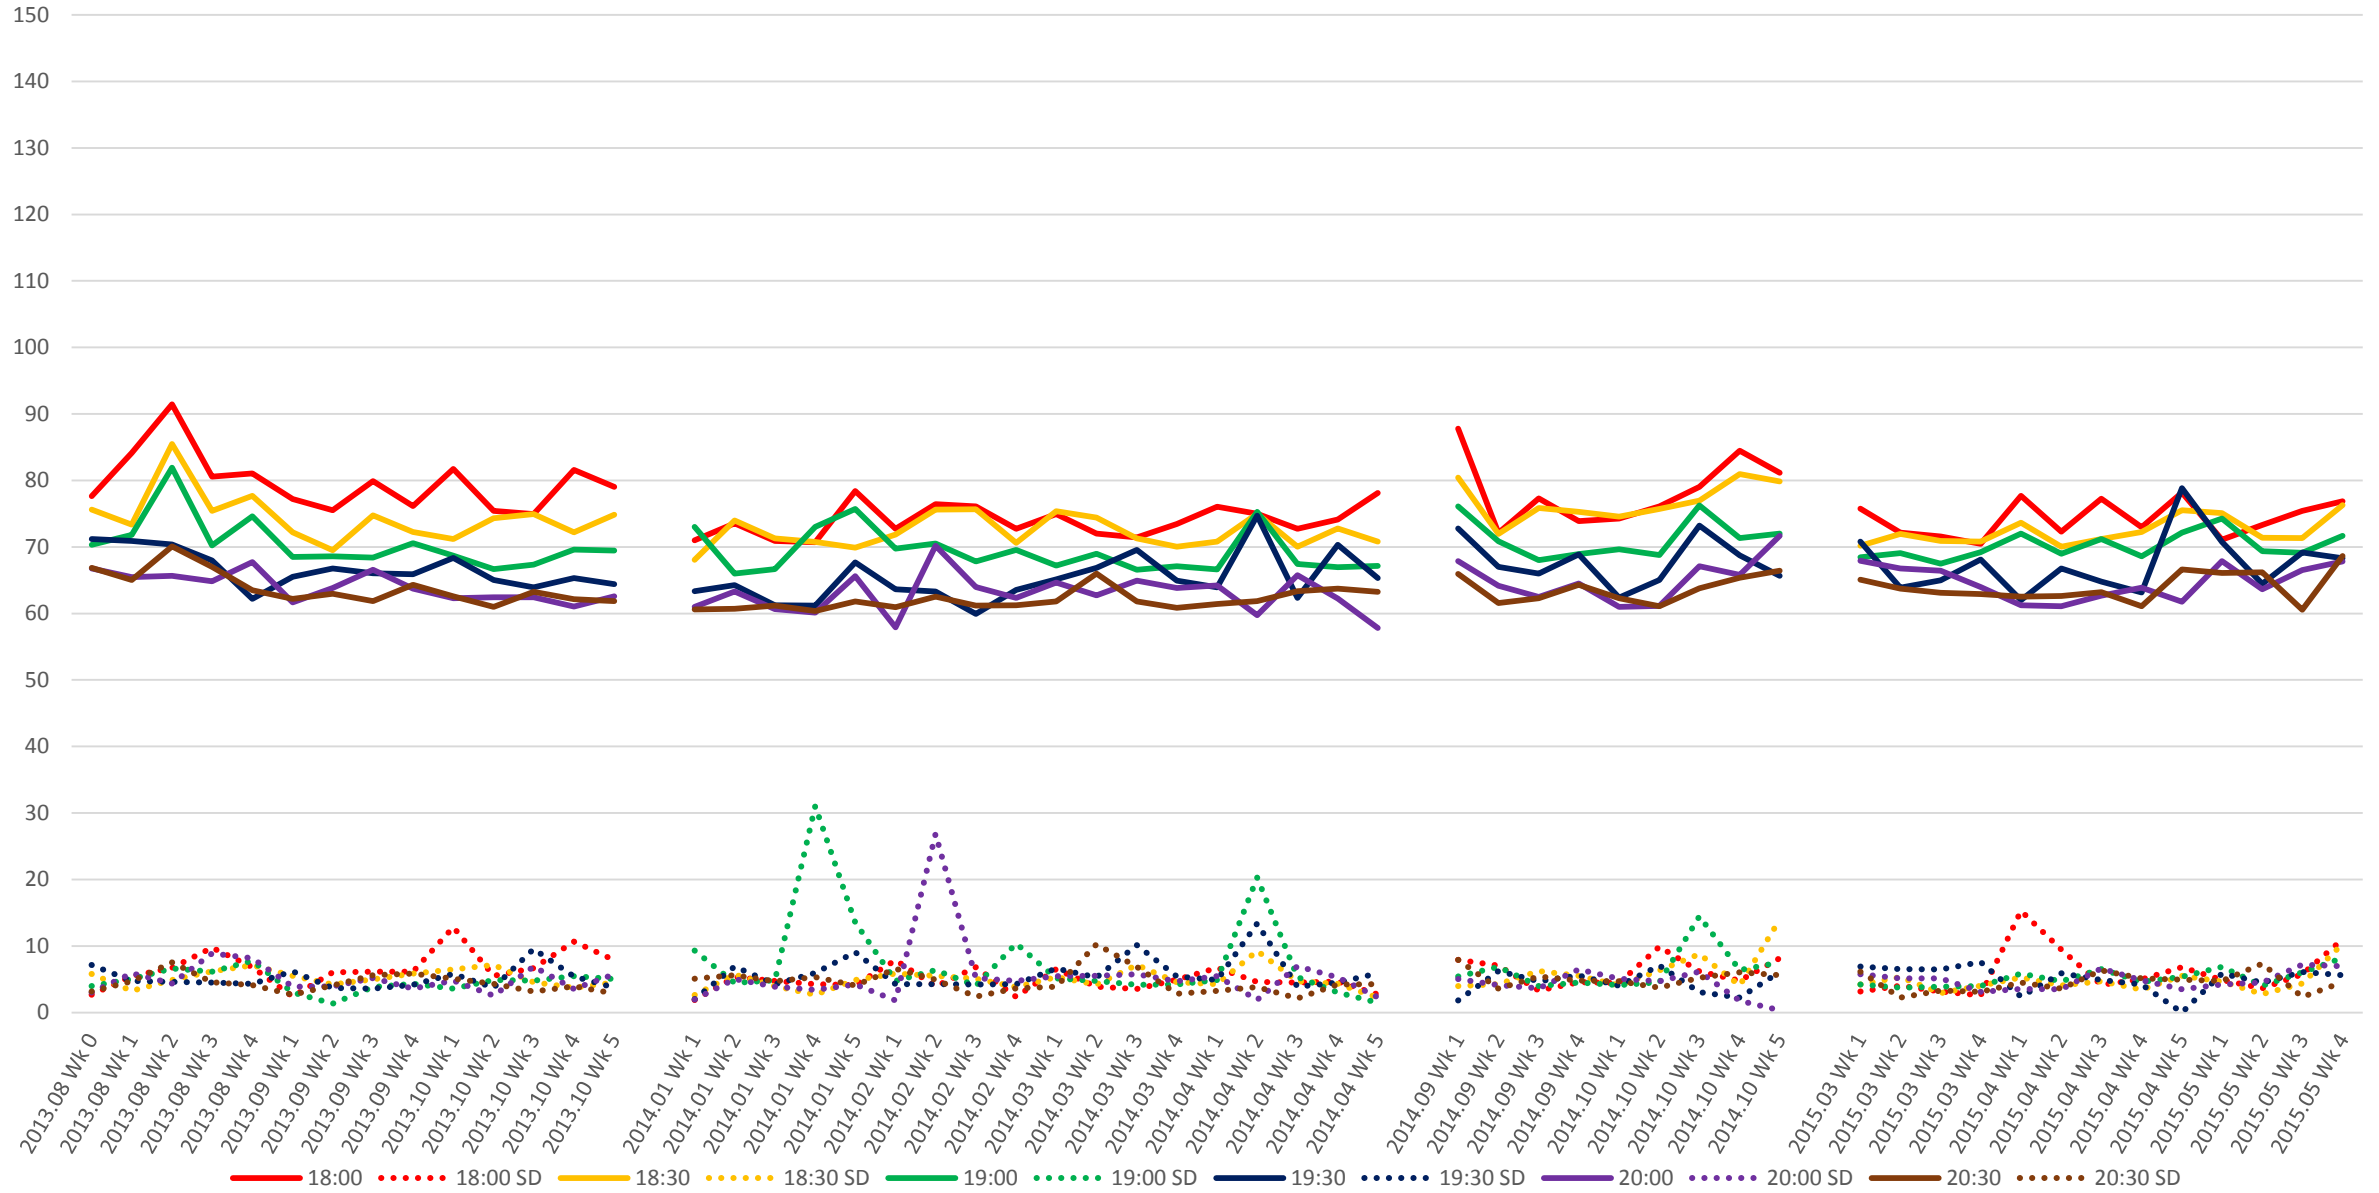

501 Queen Link Times From Silver Birch Ave. To Queensway Humber Westbound Early Morning

501 Queen Link Times From Silver Birch Ave. To Queensway Humber Westbound Late Morning

501 Queen Link Times From Silver Birch Ave. To Queensway Humber Westbound Early Evening

501 Queen Link Times From Silver Birch Ave. To Queensway Humber Westbound Late Evening