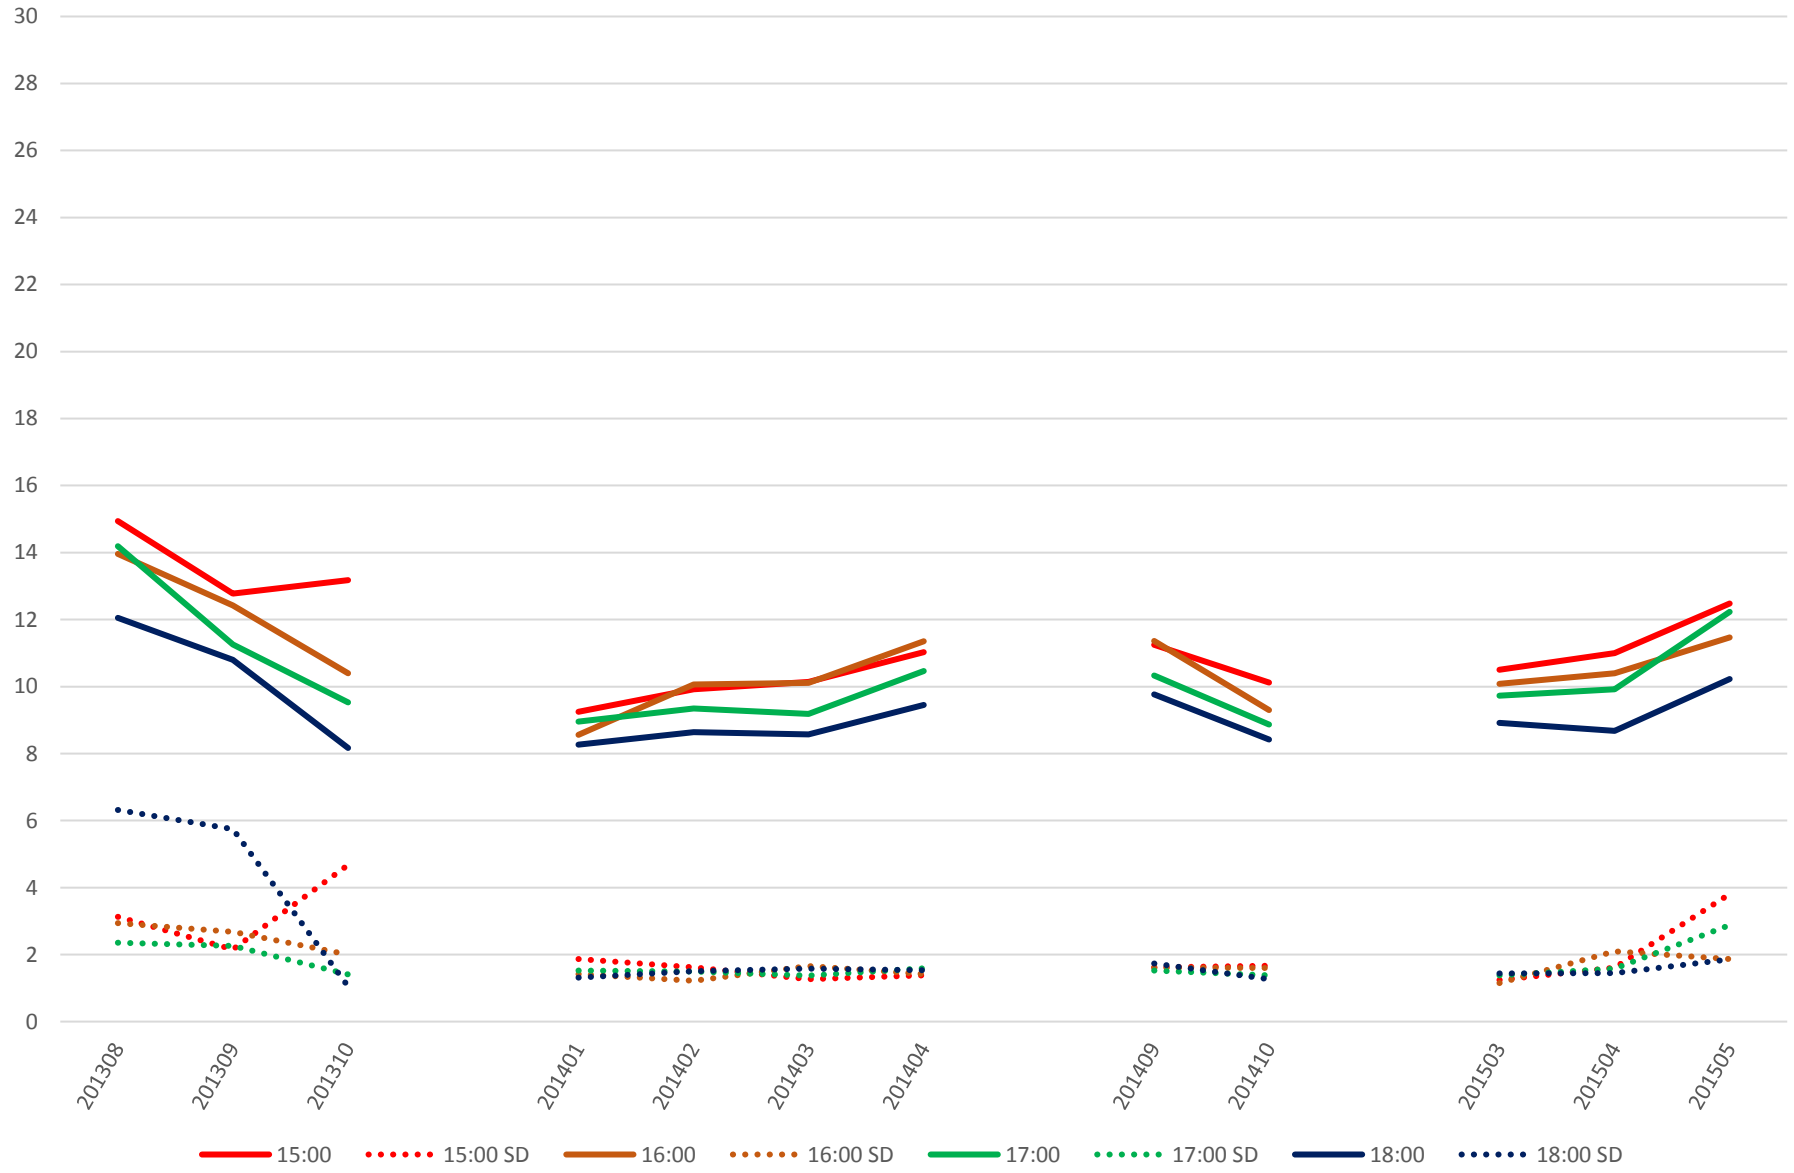

501 Queen Link Times From Silver Birch Ave. To East of Coxwell Ave. Westbound Saturday Morning

501 Queen Link Times From Silver Birch Ave. To East of Coxwell Ave. Westbound Saturday Midday

501 Queen Link Times From Silver Birch Ave. To East of Coxwell Ave. Westbound Saturday Afternoon

501 Queen Link Times From Silver Birch Ave. To East of Coxwell Ave. Westbound Saturday Evening

501 Queen Link Times From Silver Birch Ave. To East of Coxwell Ave. Westbound Sunday Morning

501 Queen Link Times From Silver Birch Ave. To East of Coxwell Ave. Westbound Sunday Midday

501 Queen Link Times From Silver Birch Ave. To East of Coxwell Ave. Westbound Sunday Afternoon

501 Queen Link Times From Silver Birch Ave. To East of Coxwell Ave. Westbound Sunday Evening