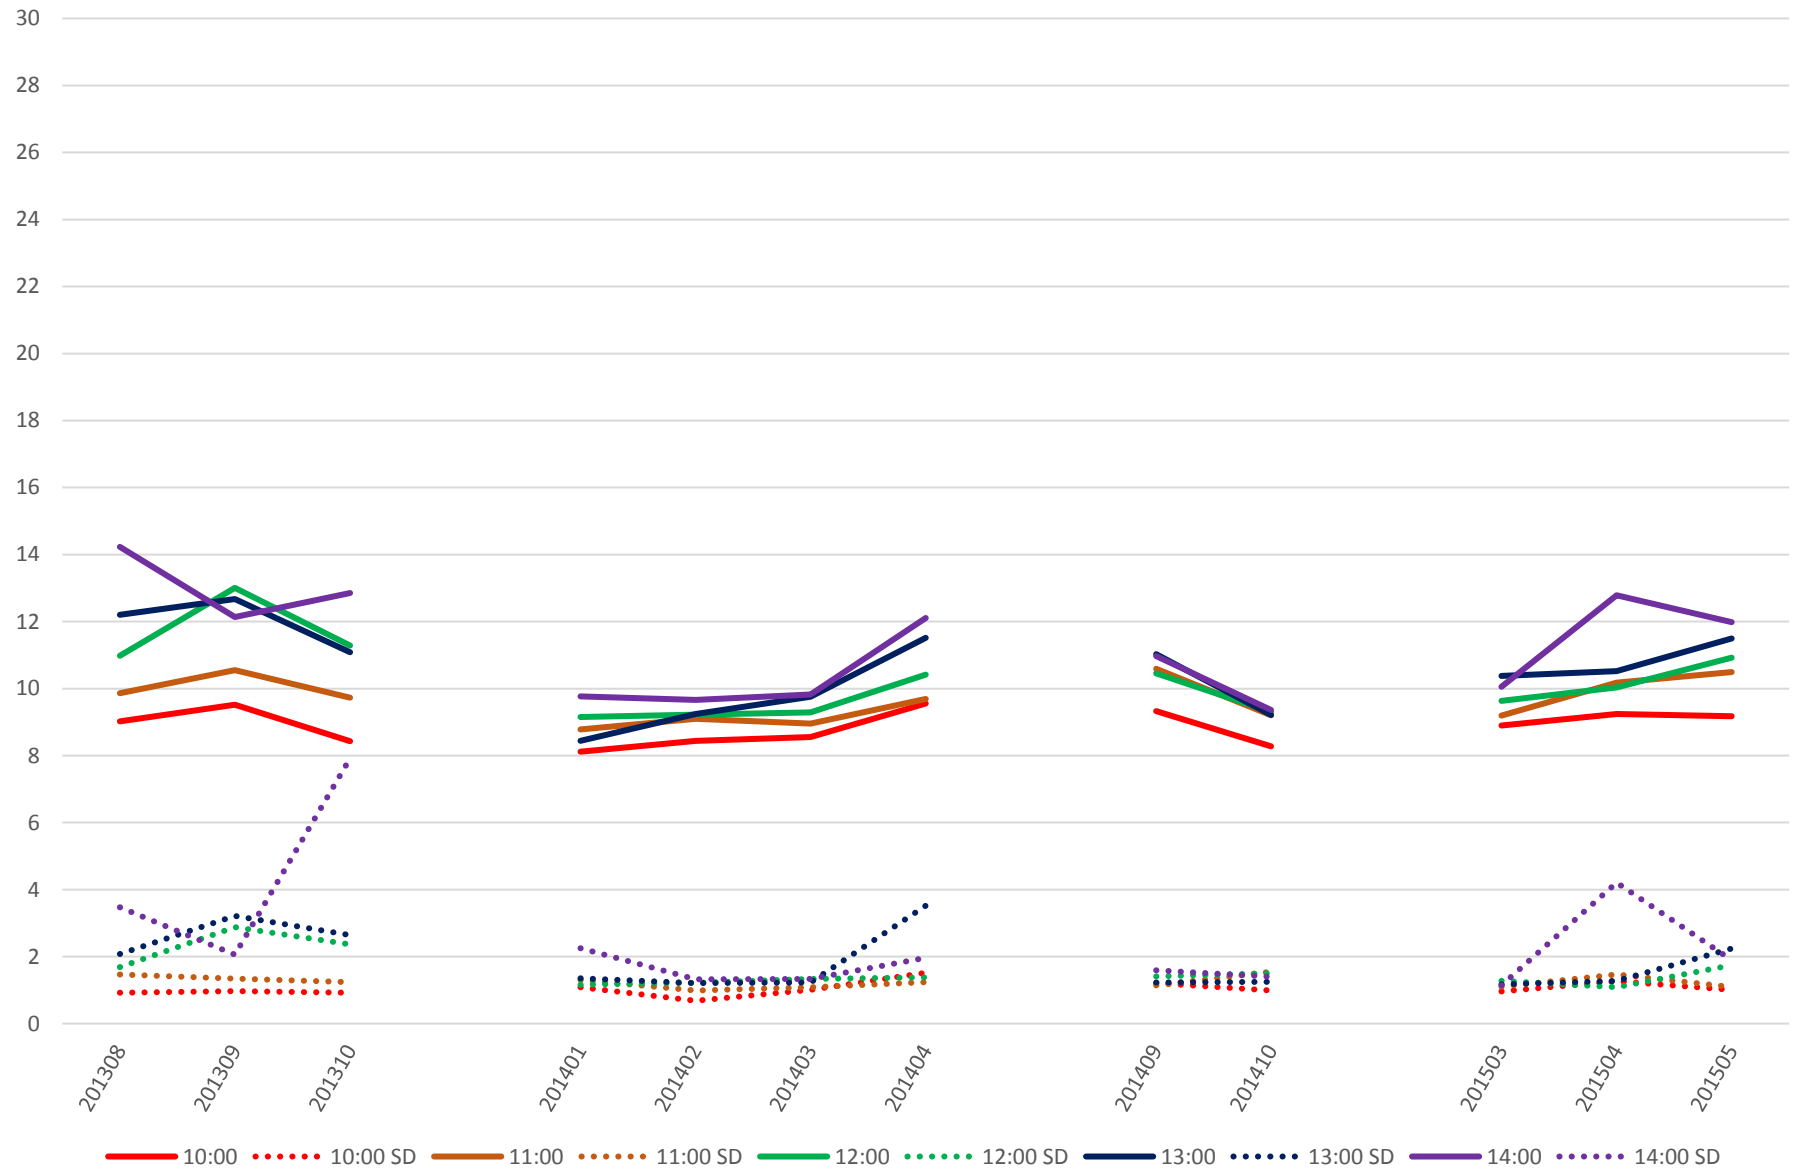

501 Queen Link Times From Silver Birch Ave. To East of Coxwell Ave. Westbound Saturday Morning

501 Queen Link Times From Silver Birch Ave. To East of Coxwell Ave. Westbound Saturday Midday

501 Queen Link Times From Silver Birch Ave. To East of Coxwell Ave. Westbound Saturday Afternoon

501 Queen Link Times From Silver Birch Ave. To East of Coxwell Ave. Westbound Saturday Evening

501 Queen Link Times From Silver Birch Ave. To East of Coxwell Ave. Westbound Sunday Morning

501 Queen Link Times From Silver Birch Ave. To East of Coxwell Ave. Westbound Sunday Midday

501 Queen Link Times From Silver Birch Ave. To East of Coxwell Ave. Westbound Sunday Afternoon

501 Queen Link Times From Silver Birch Ave. To East of Coxwell Ave. Westbound Sunday Evening