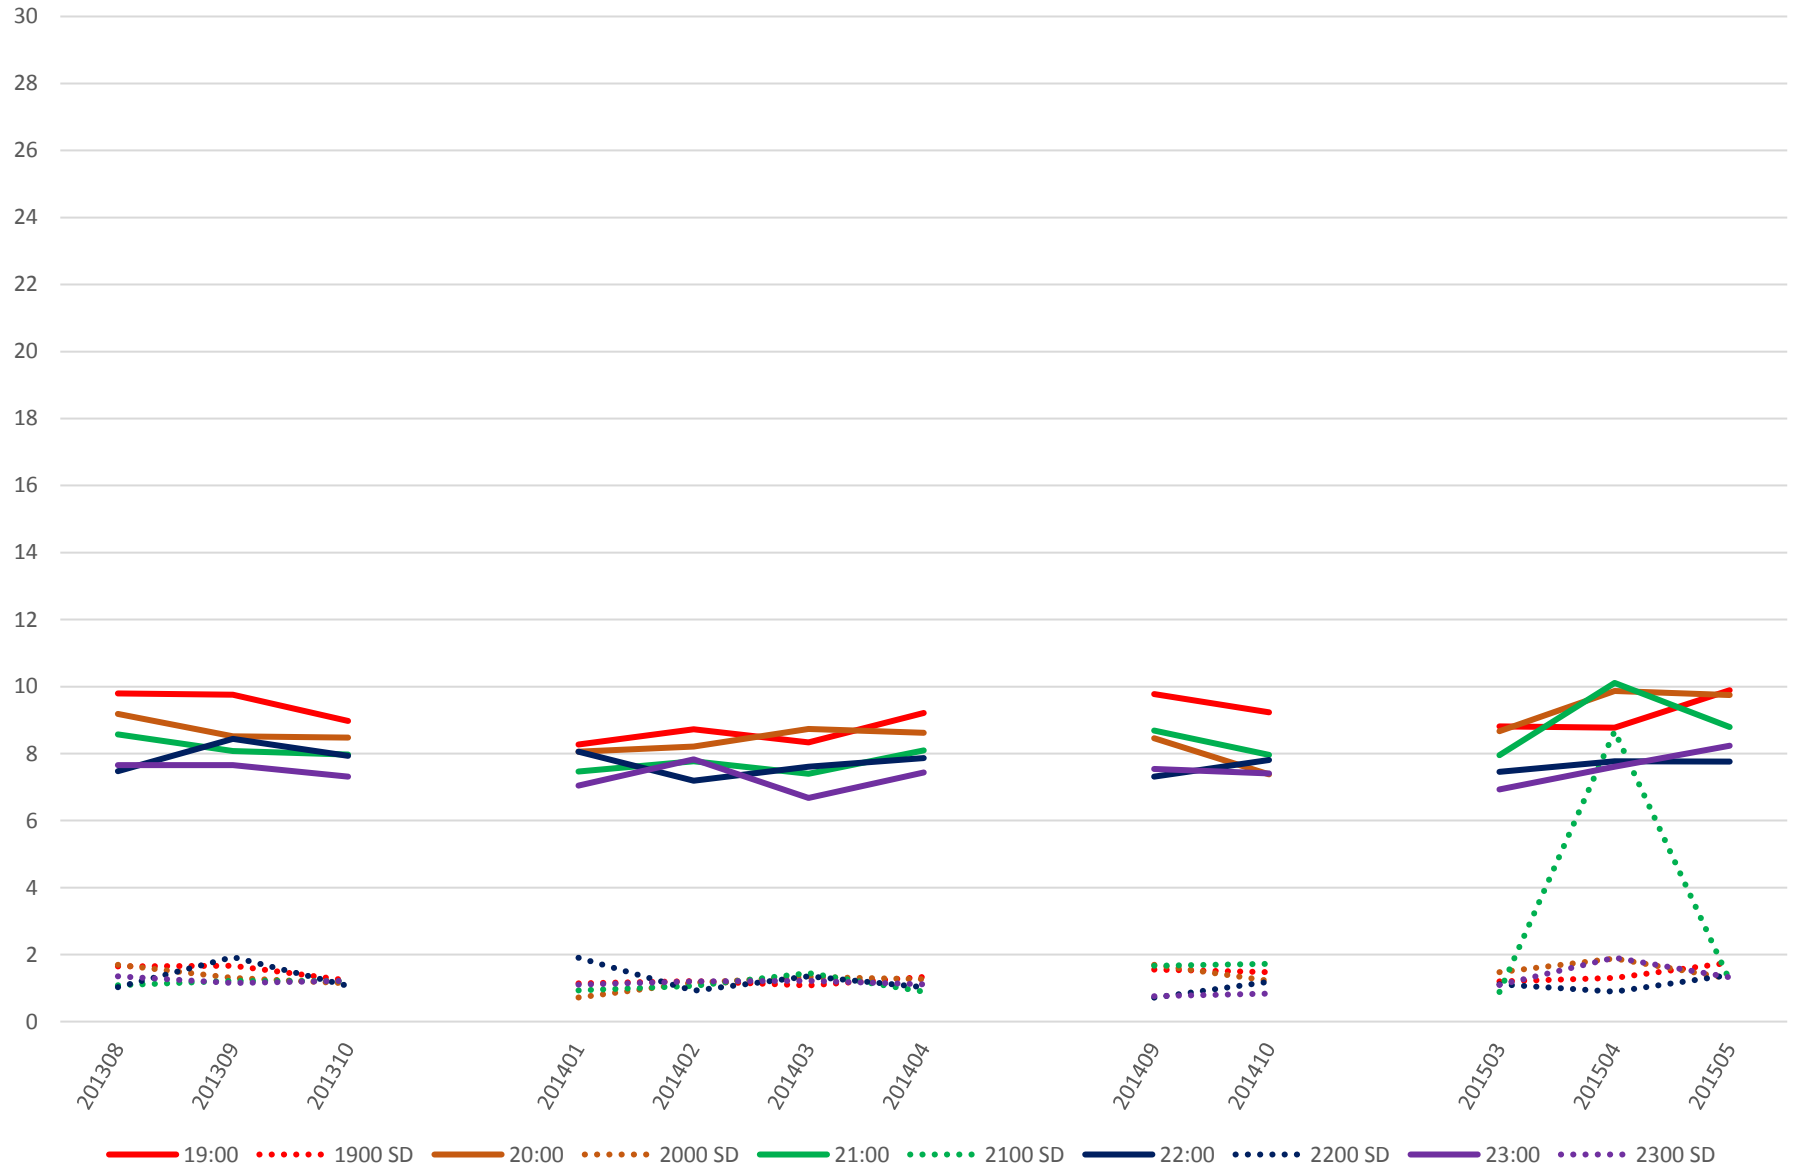

501 Queen Link Times From Silver Birch Ave. To East of Coxwell Ave. Westbound Saturday Morning

501 Queen Link Times From Silver Birch Ave. To East of Coxwell Ave. Westbound Saturday Midday

501 Queen Link Times From Silver Birch Ave. To East of Coxwell Ave. Westbound Saturday Afternoon

501 Queen Link Times From Silver Birch Ave. To East of Coxwell Ave. Westbound Saturday Evening

501 Queen Link Times From Silver Birch Ave. To East of Coxwell Ave. Westbound Sunday Morning

501 Queen Link Times From Silver Birch Ave. To East of Coxwell Ave. Westbound Sunday Midday

501 Queen Link Times From Silver Birch Ave. To East of Coxwell Ave. Westbound Sunday Afternoon

501 Queen Link Times From Silver Birch Ave. To East of Coxwell Ave. Westbound Sunday Evening