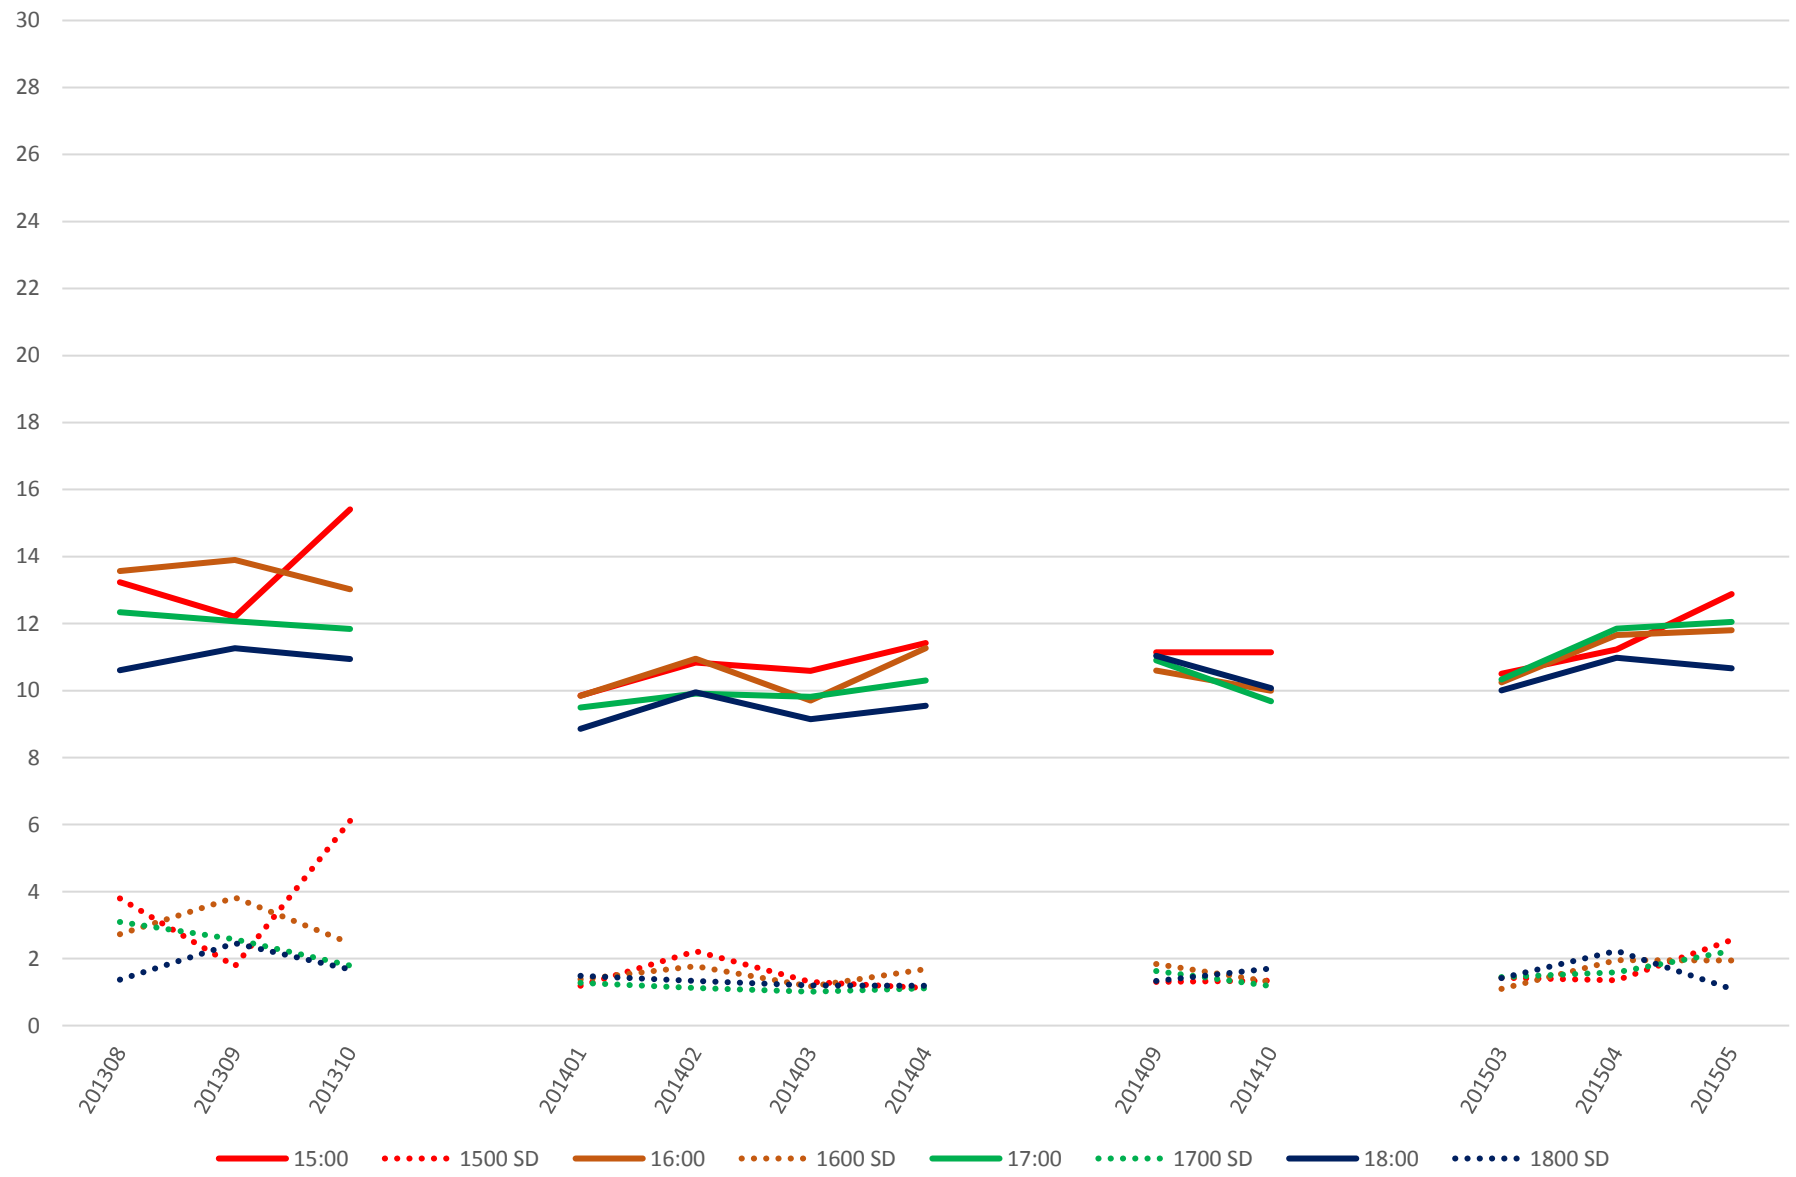

501 Queen Link Times From Silver Birch Ave. To East of Coxwell Ave. Westbound Saturday Morning

501 Queen Link Times From Silver Birch Ave. To East of Coxwell Ave. Westbound Saturday Midday

501 Queen Link Times From Silver Birch Ave. To East of Coxwell Ave. Westbound Saturday Afternoon

501 Queen Link Times From Silver Birch Ave. To East of Coxwell Ave. Westbound Saturday Evening

501 Queen Link Times From Silver Birch Ave. To East of Coxwell Ave. Westbound Sunday Morning

501 Queen Link Times From Silver Birch Ave. To East of Coxwell Ave. Westbound Sunday Midday

501 Queen Link Times From Silver Birch Ave. To East of Coxwell Ave. Westbound Sunday Afternoon

501 Queen Link Times From Silver Birch Ave. To East of Coxwell Ave. Westbound Sunday Evening