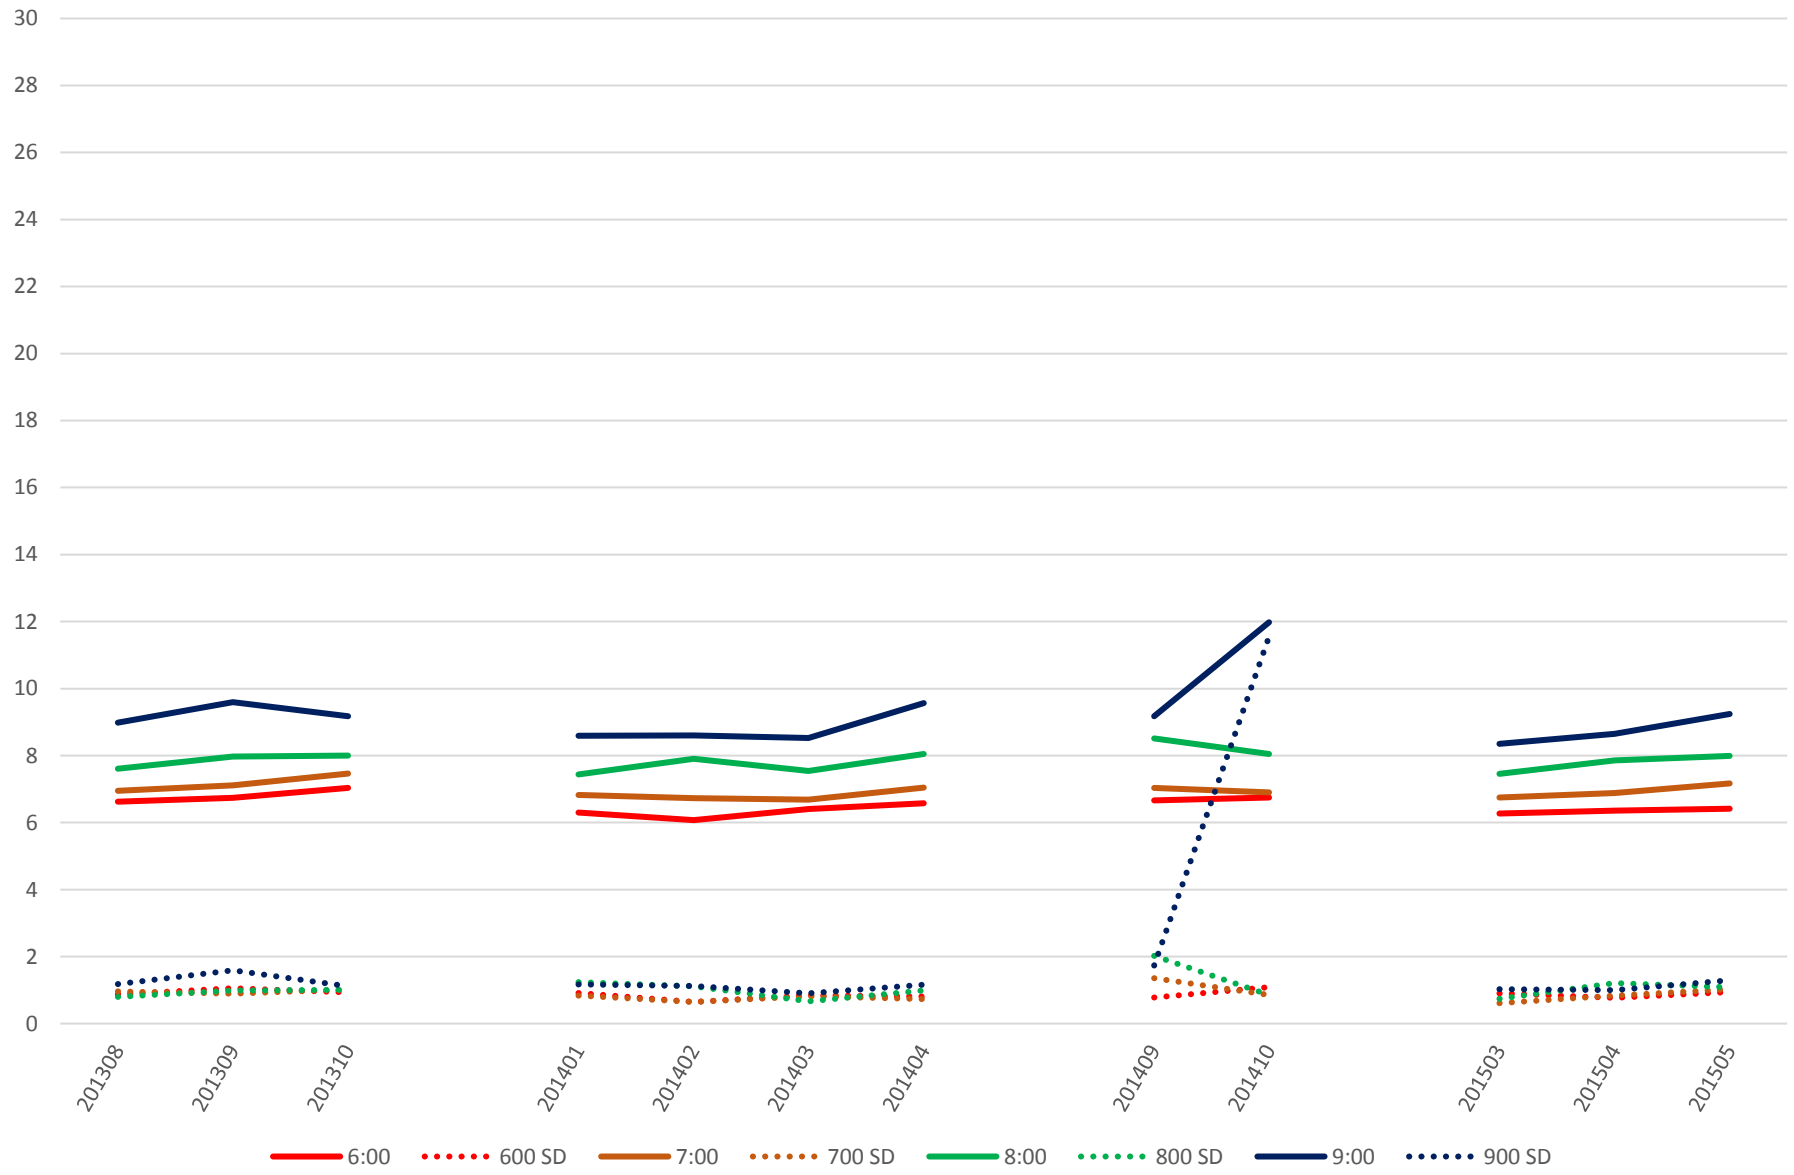

501 Queen Link Times From Silver Birch Ave. To East of Coxwell Ave. Westbound Saturday Morning

501 Queen Link Times From Silver Birch Ave. To East of Coxwell Ave. Westbound Saturday Midday

501 Queen Link Times From Silver Birch Ave. To East of Coxwell Ave. Westbound Saturday Afternoon

501 Queen Link Times From Silver Birch Ave. To East of Coxwell Ave. Westbound Saturday Evening

501 Queen Link Times From Silver Birch Ave. To East of Coxwell Ave. Westbound Sunday Morning

501 Queen Link Times From Silver Birch Ave. To East of Coxwell Ave. Westbound Sunday Midday

501 Queen Link Times From Silver Birch Ave. To East of Coxwell Ave. Westbound Sunday Afternoon

501 Queen Link Times From Silver Birch Ave. To East of Coxwell Ave. Westbound Sunday Evening