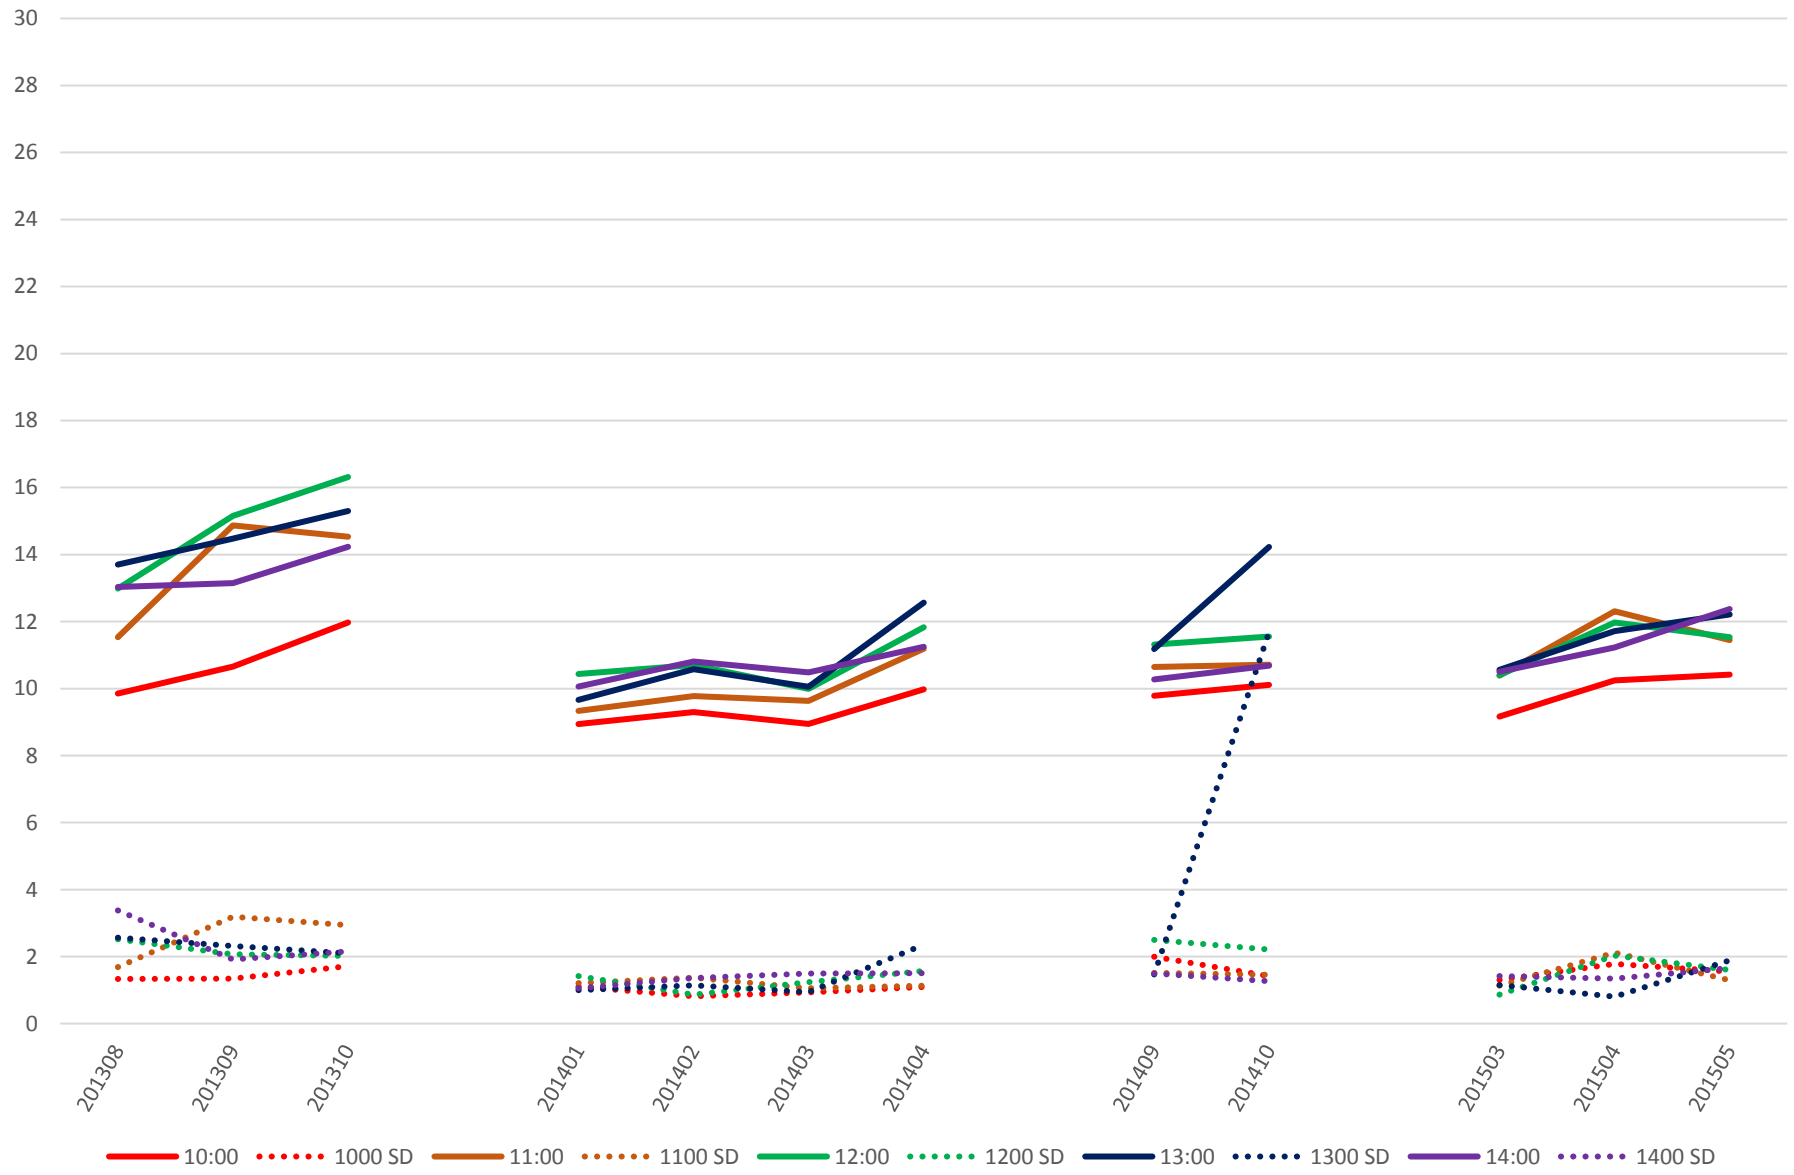

501 Queen Link Times From Silver Birch Ave. To East of Coxwell Ave. Westbound Saturday Morning

501 Queen Link Times From Silver Birch Ave. To East of Coxwell Ave. Westbound Saturday Midday

501 Queen Link Times From Silver Birch Ave. To East of Coxwell Ave. Westbound Saturday Afternoon

501 Queen Link Times From Silver Birch Ave. To East of Coxwell Ave. Westbound Saturday Evening

501 Queen Link Times From Silver Birch Ave. To East of Coxwell Ave. Westbound Sunday Morning

501 Queen Link Times From Silver Birch Ave. To East of Coxwell Ave. Westbound Sunday Midday

501 Queen Link Times From Silver Birch Ave. To East of Coxwell Ave. Westbound Sunday Afternoon

501 Queen Link Times From Silver Birch Ave. To East of Coxwell Ave. Westbound Sunday Evening