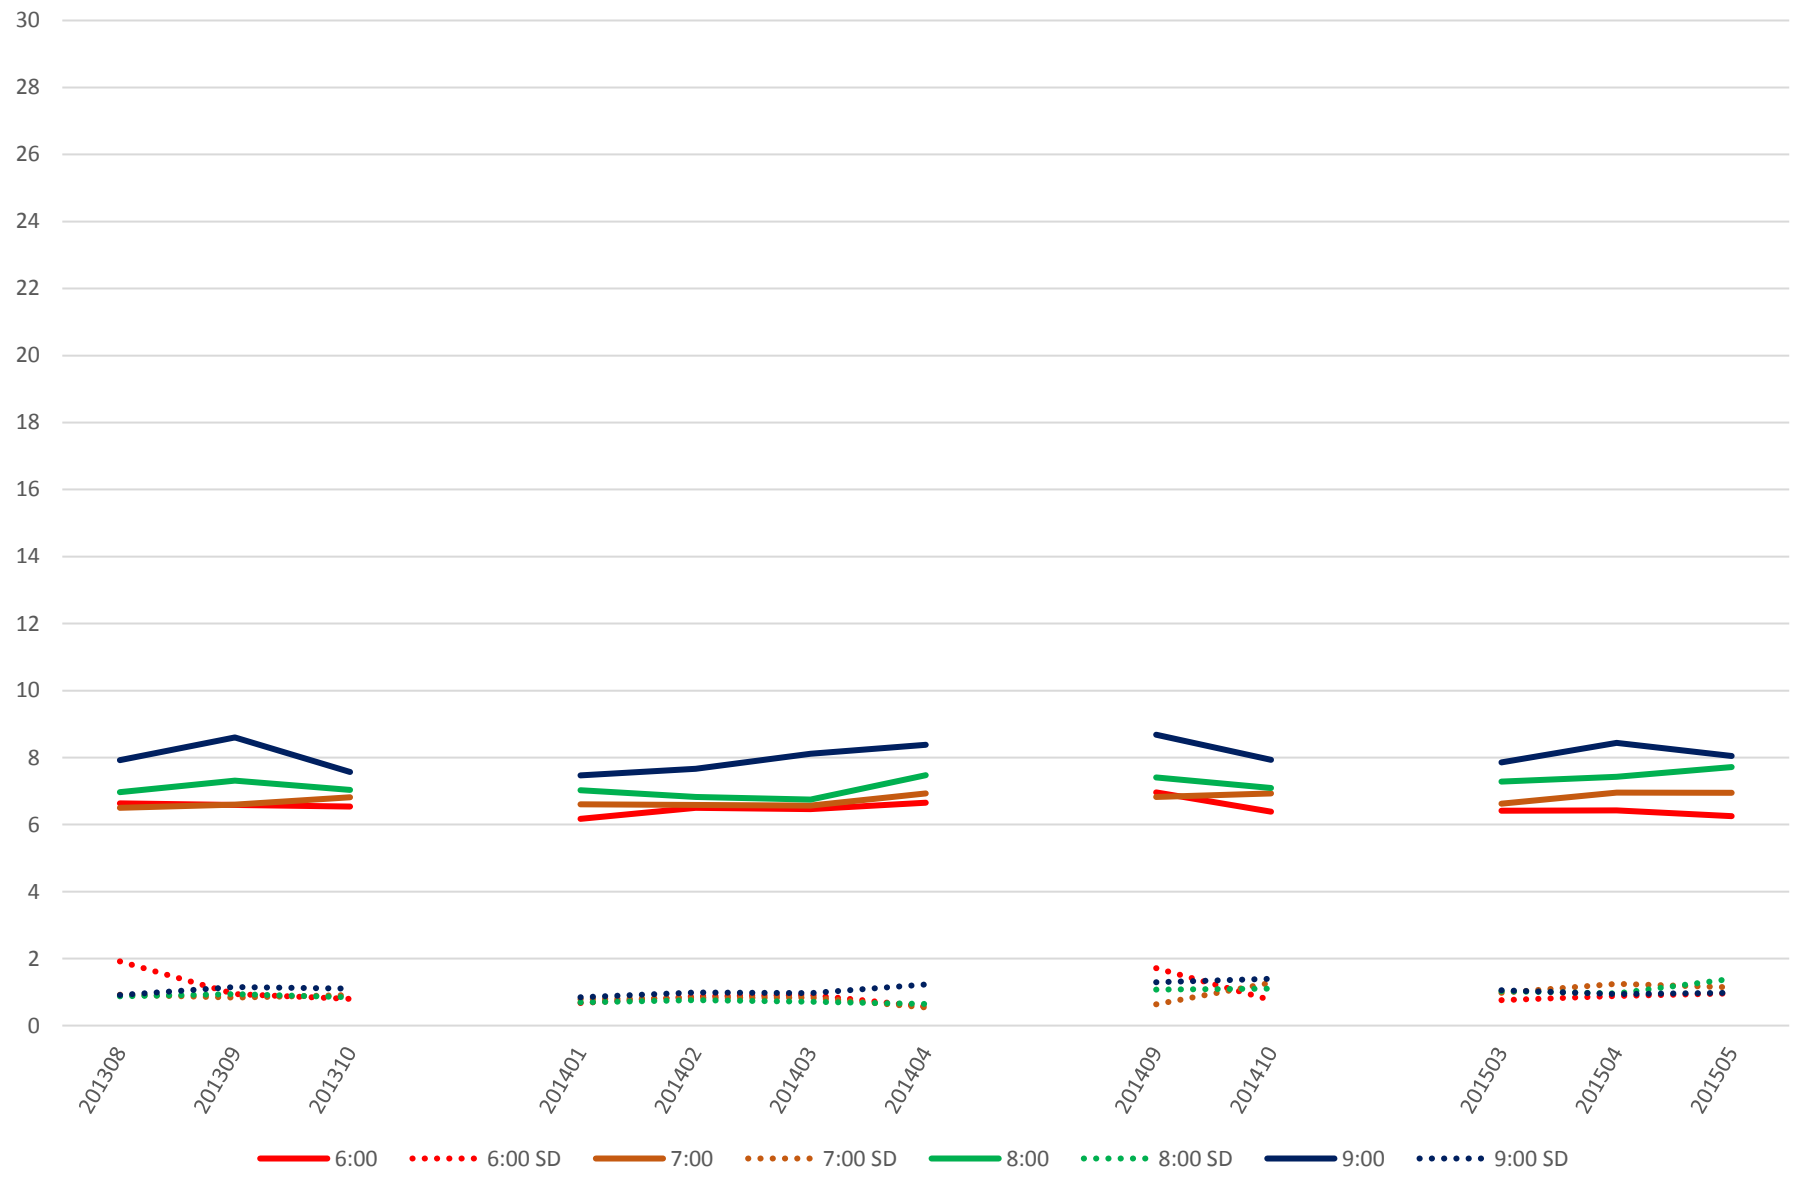

501 Queen Link Times From Silver Birch Ave. To East of Coxwell Ave. Westbound Saturday Morning

501 Queen Link Times From Silver Birch Ave. To East of Coxwell Ave. Westbound Saturday Midday

501 Queen Link Times From Silver Birch Ave. To East of Coxwell Ave. Westbound Saturday Afternoon

501 Queen Link Times From Silver Birch Ave. To East of Coxwell Ave. Westbound Saturday Evening

501 Queen Link Times From Silver Birch Ave. To East of Coxwell Ave. Westbound Sunday Morning

501 Queen Link Times From Silver Birch Ave. To East of Coxwell Ave. Westbound Sunday Midday

501 Queen Link Times From Silver Birch Ave. To East of Coxwell Ave. Westbound Sunday Afternoon

501 Queen Link Times From Silver Birch Ave. To East of Coxwell Ave. Westbound Sunday Evening