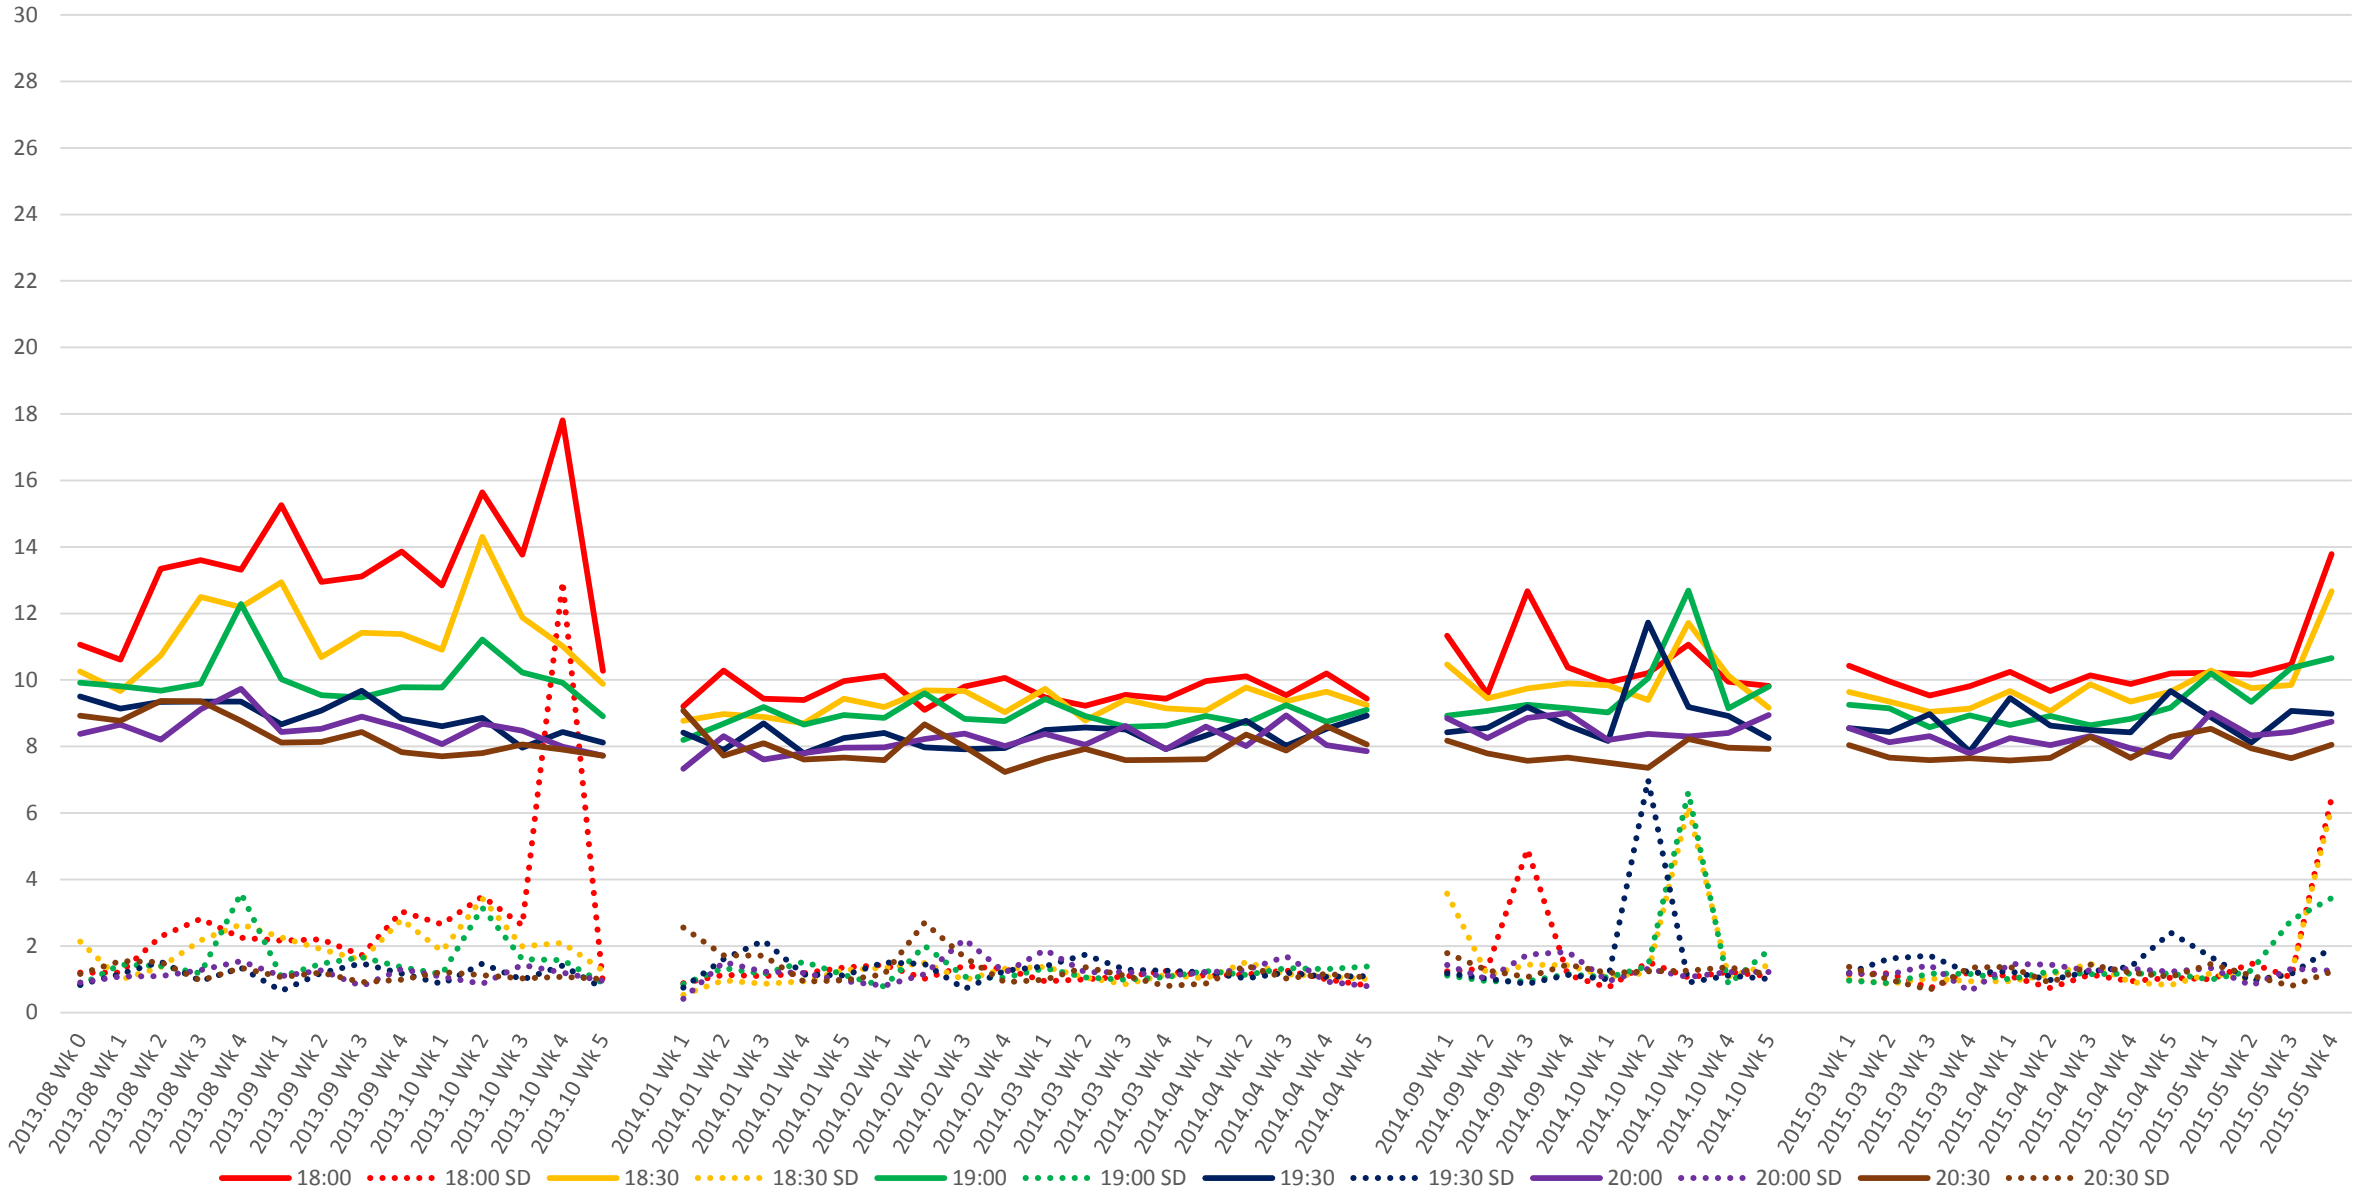

501 Queen Link Times From Silver Birch Ave. To East of Coxwell Ave. Westbound Early Morning

501 Queen Link Times From Silver Birch Ave. To East of Coxwell Ave. Westbound Late Morning

501 Queen Link Times From Silver Birch Ave. To East of Coxwell Ave. Westbound Late Afternoon

501 Queen Link Times From Silver Birch Ave. To East of Coxwell Ave. Westbound Early Evening

501 Queen Link Times From Silver Birch Ave. To East of Coxwell Ave. Westbound Late Evening