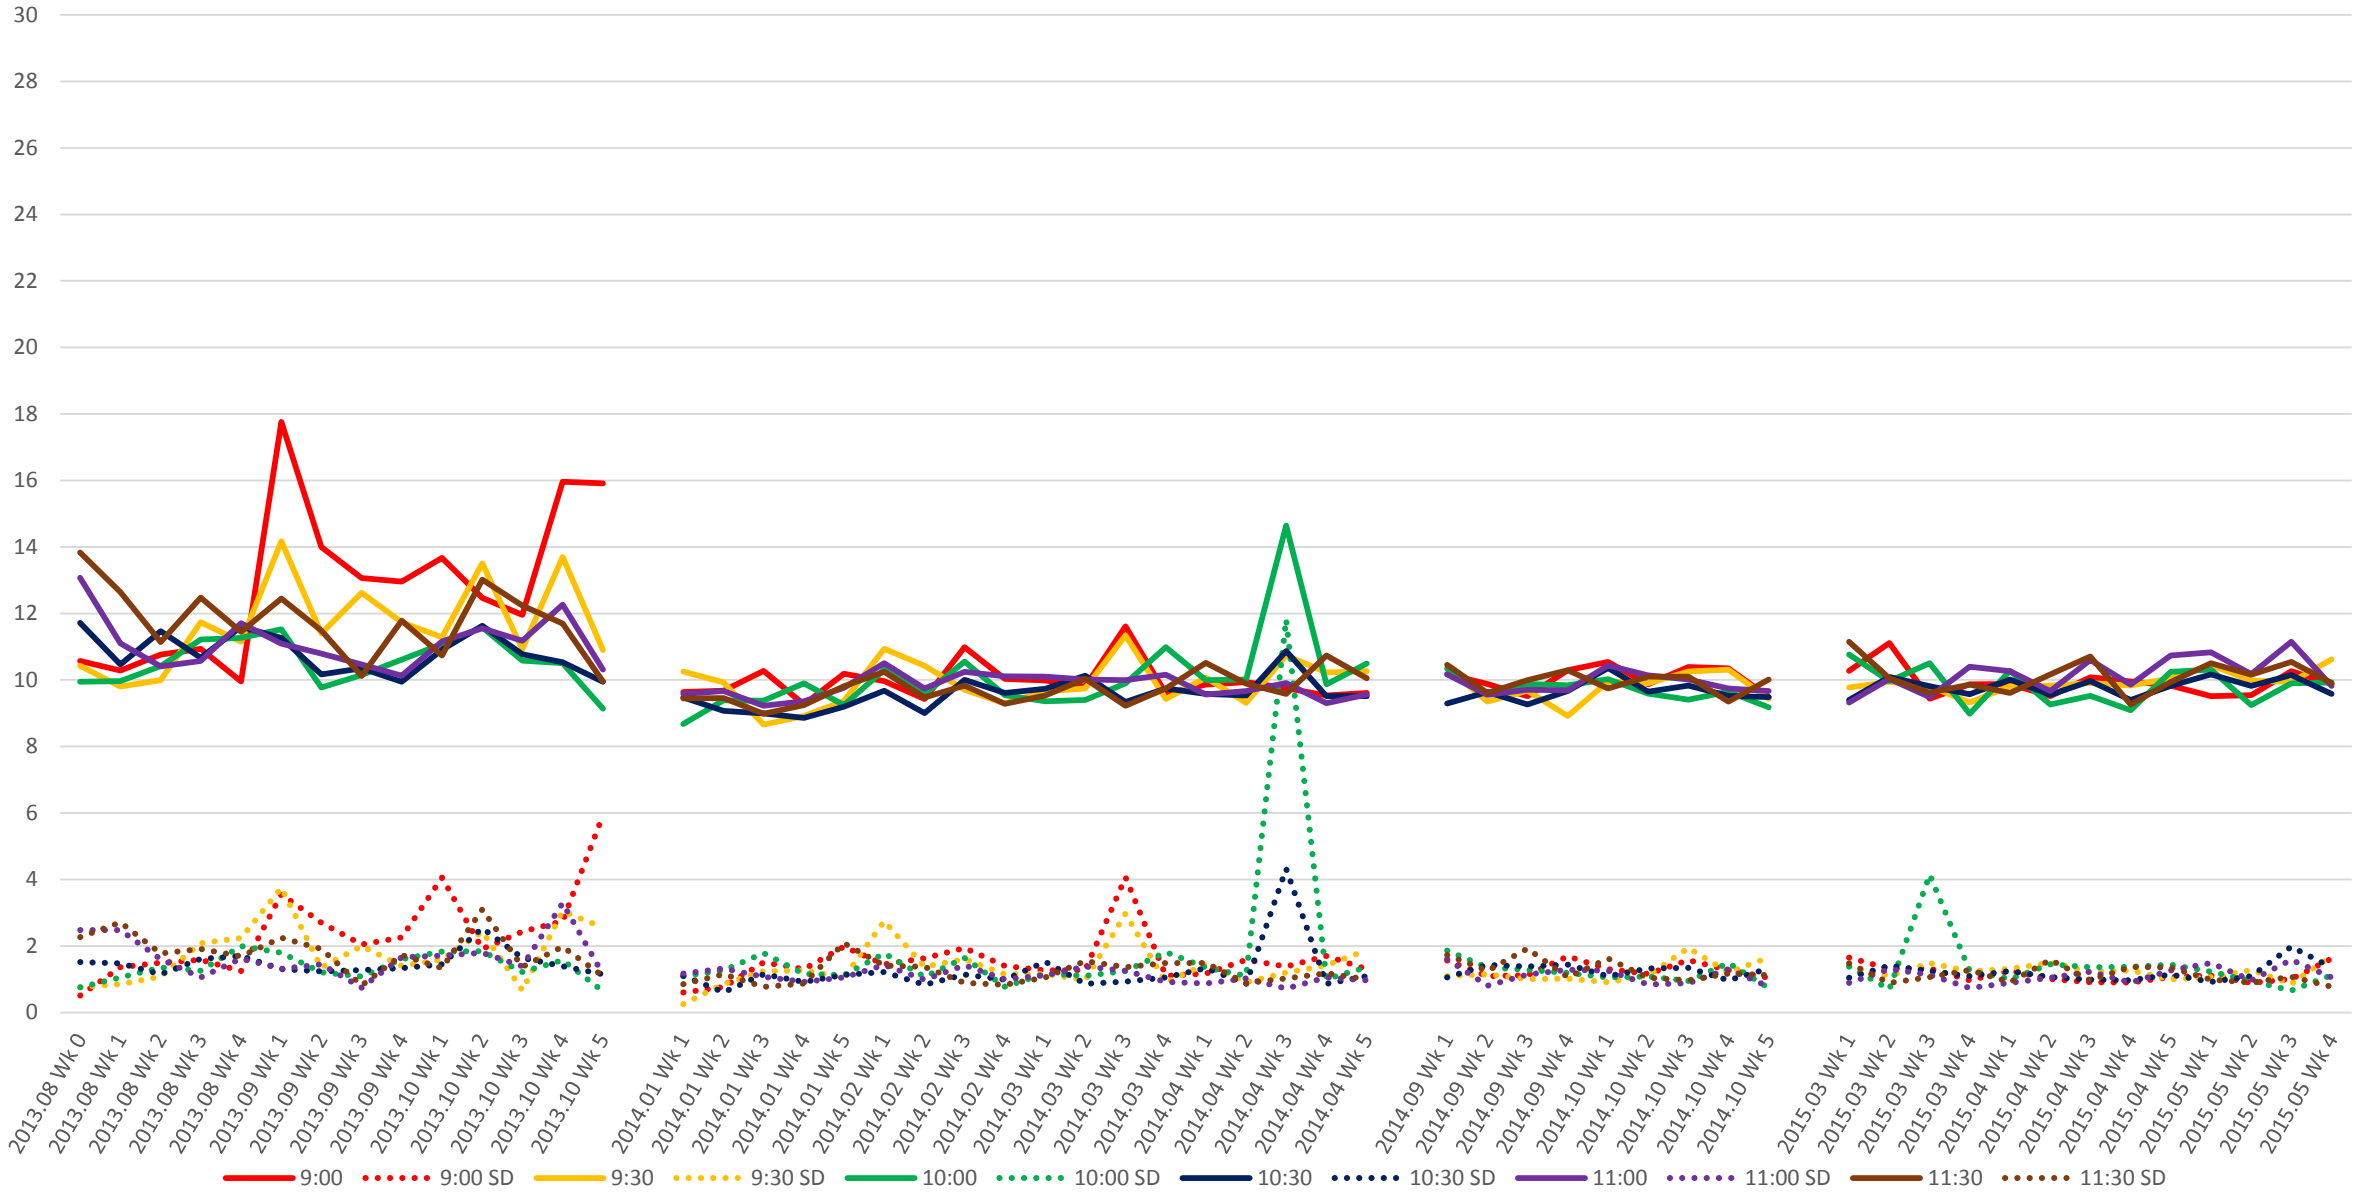

501 Queen Link Times From Silver Birch Ave. To East of Coxwell Ave. Westbound Early Morning

501 Queen Link Times From Silver Birch Ave. To East of Coxwell Ave. Westbound Late Morning

501 Queen Link Times From Silver Birch Ave. To East of Coxwell Ave. Westbound Late Afternoon

501 Queen Link Times From Silver Birch Ave. To East of Coxwell Ave. Westbound Early Evening

501 Queen Link Times From Silver Birch Ave. To East of Coxwell Ave. Westbound Late Evening