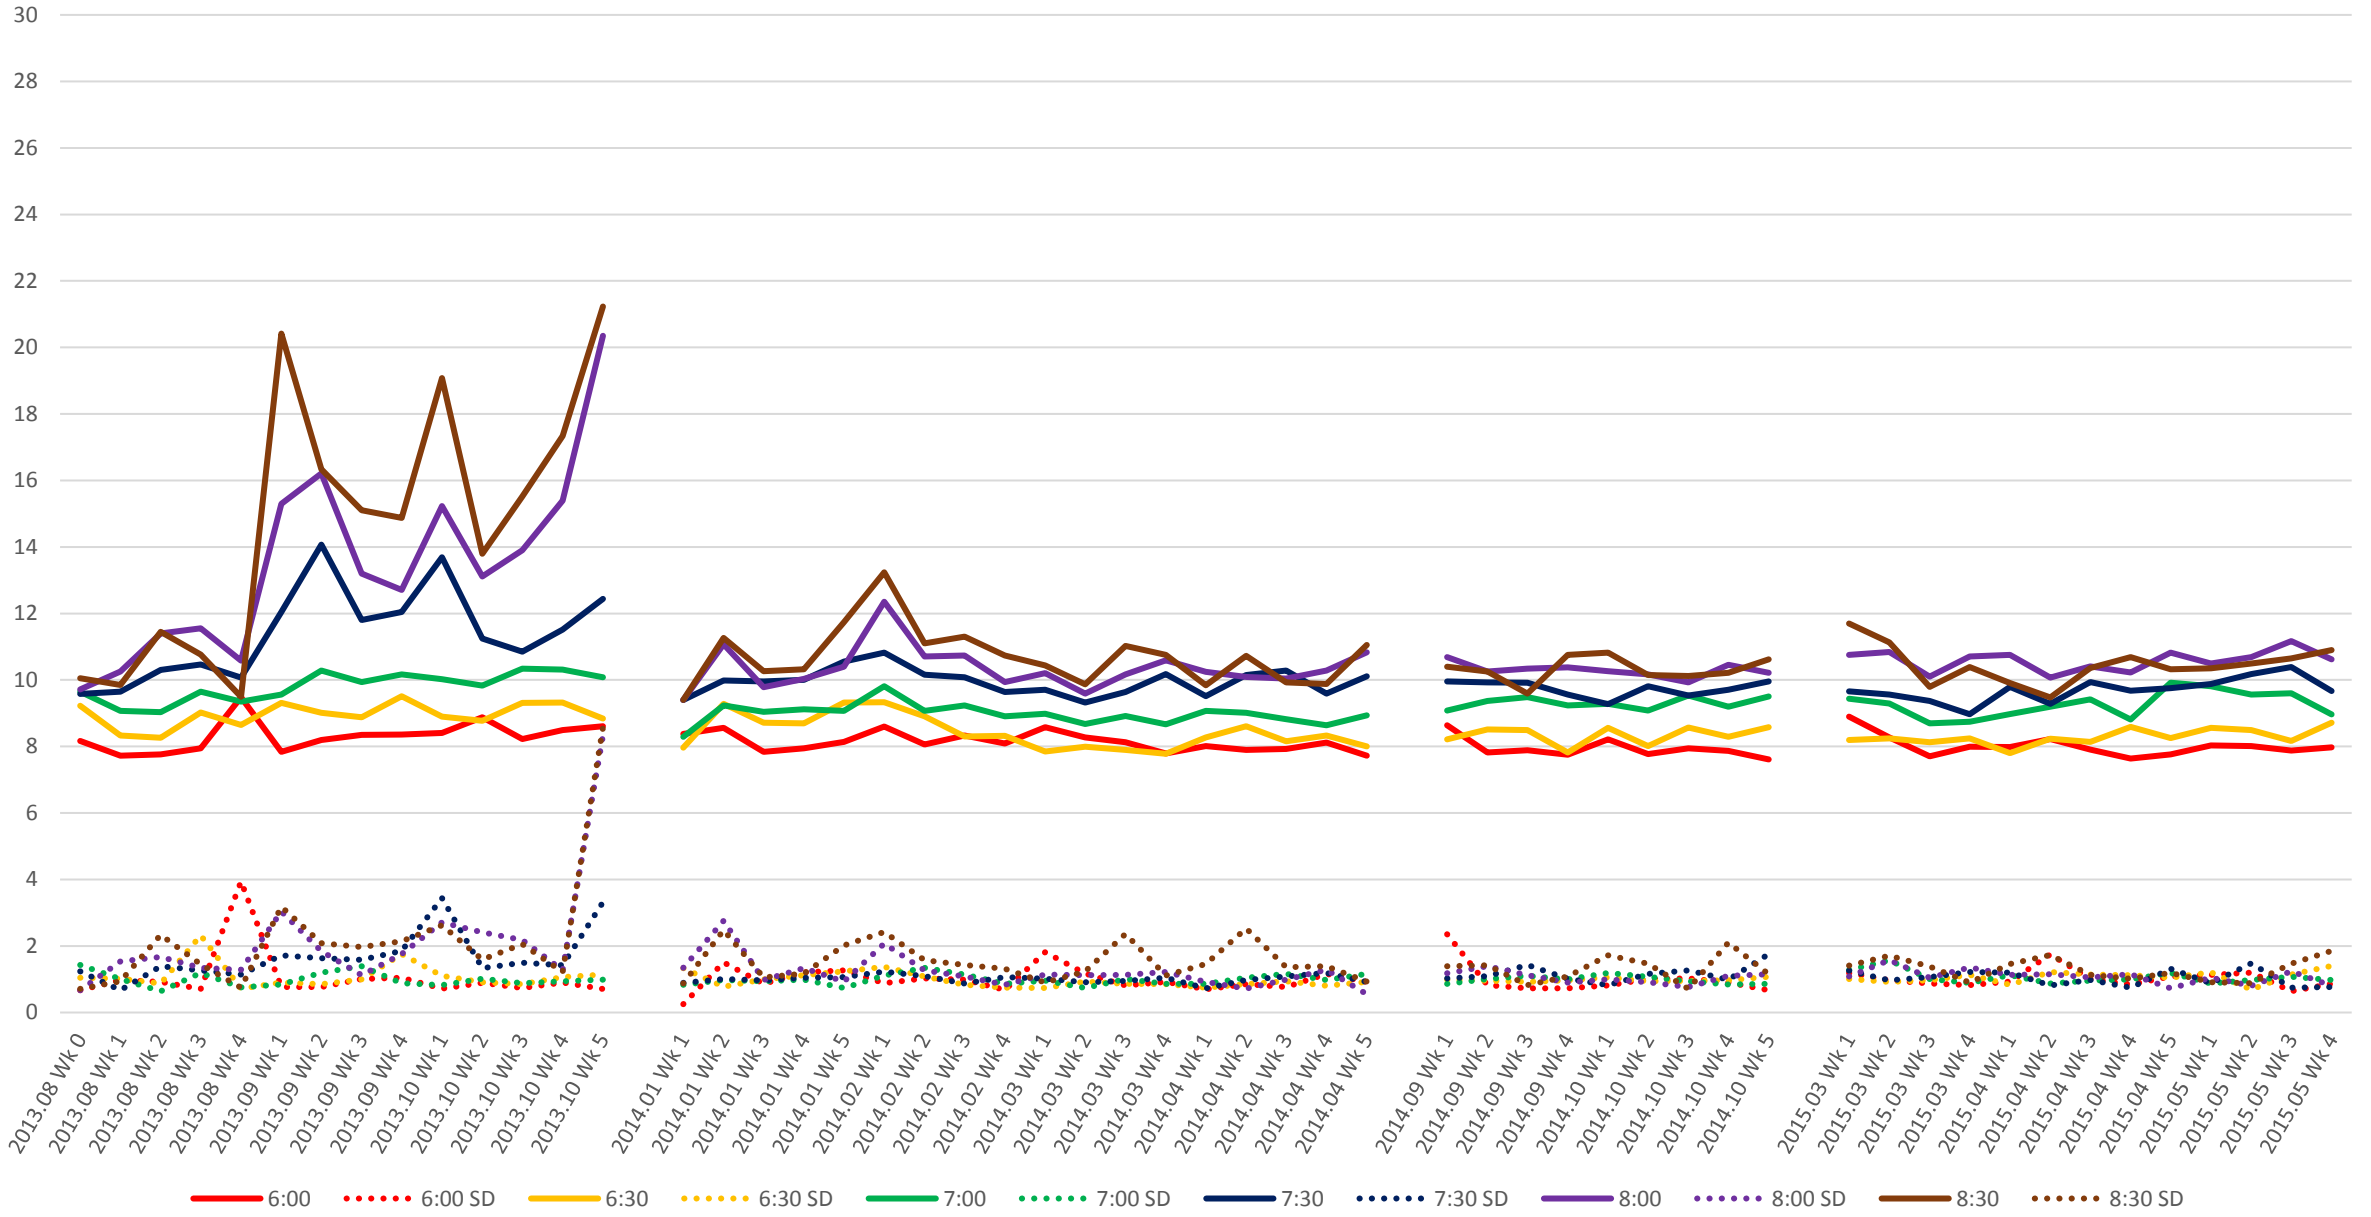

501 Queen Link Times From Silver Birch Ave. To East of Coxwell Ave. Westbound Early Morning

501 Queen Link Times From Silver Birch Ave. To East of Coxwell Ave. Westbound Late Morning

501 Queen Link Times From Silver Birch Ave. To East of Coxwell Ave. Westbound Late Afternoon

501 Queen Link Times From Silver Birch Ave. To East of Coxwell Ave. Westbound Early Evening

501 Queen Link Times From Silver Birch Ave. To East of Coxwell Ave. Westbound Late Evening