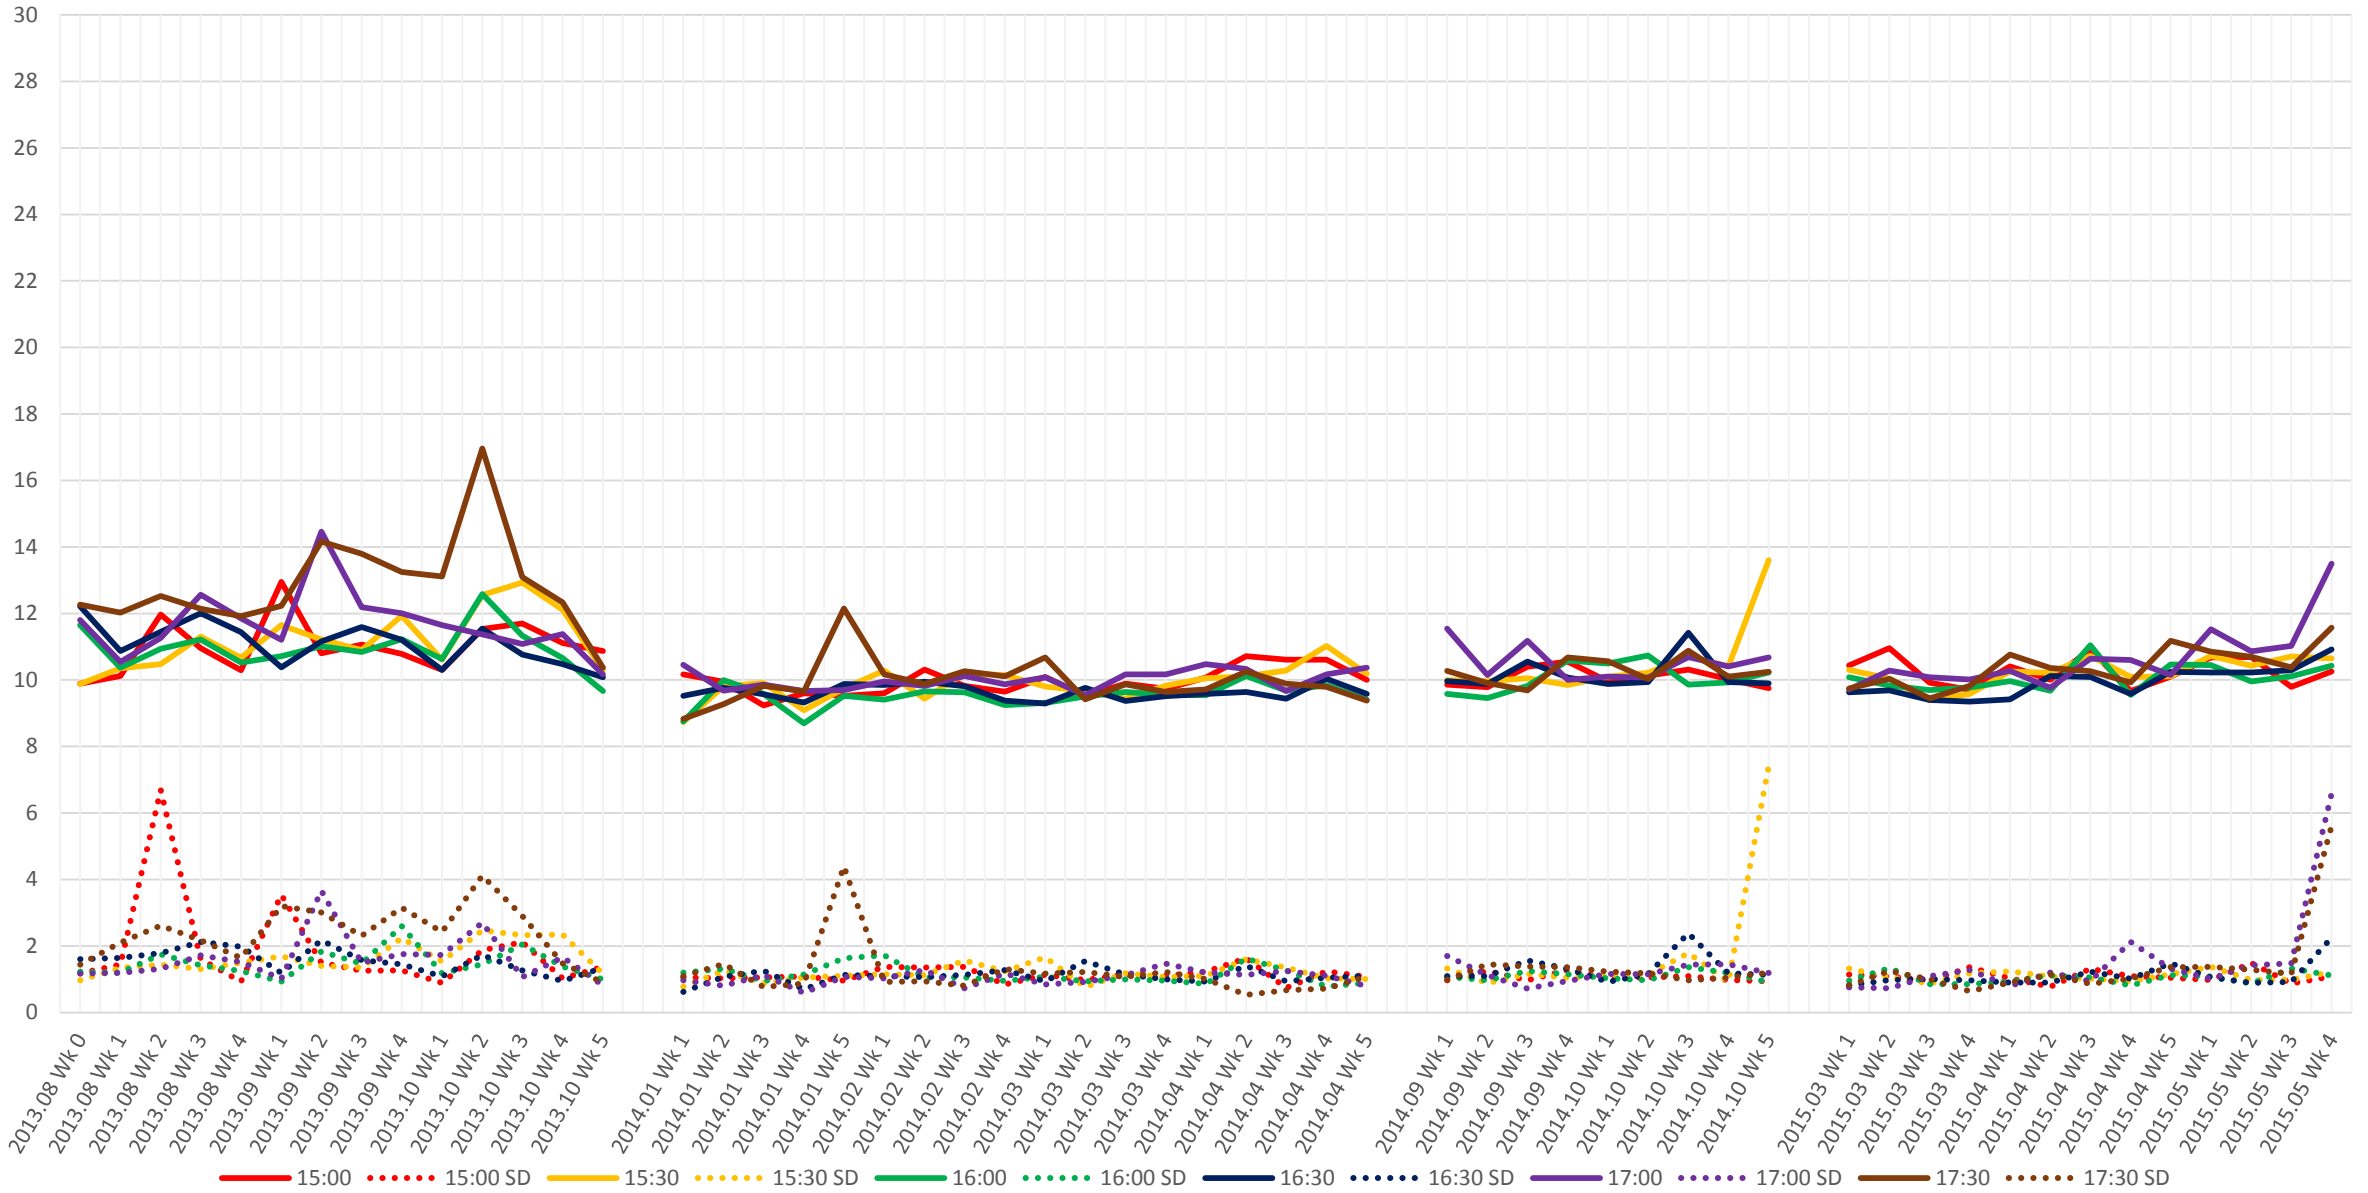

501 Queen Link Times From Silver Birch Ave. To East of Coxwell Ave. Westbound Early Morning

501 Queen Link Times From Silver Birch Ave. To East of Coxwell Ave. Westbound Late Morning

501 Queen Link Times From Silver Birch Ave. To East of Coxwell Ave. Westbound Late Afternoon

501 Queen Link Times From Silver Birch Ave. To East of Coxwell Ave. Westbound Early Evening

501 Queen Link Times From Silver Birch Ave. To East of Coxwell Ave. Westbound Late Evening