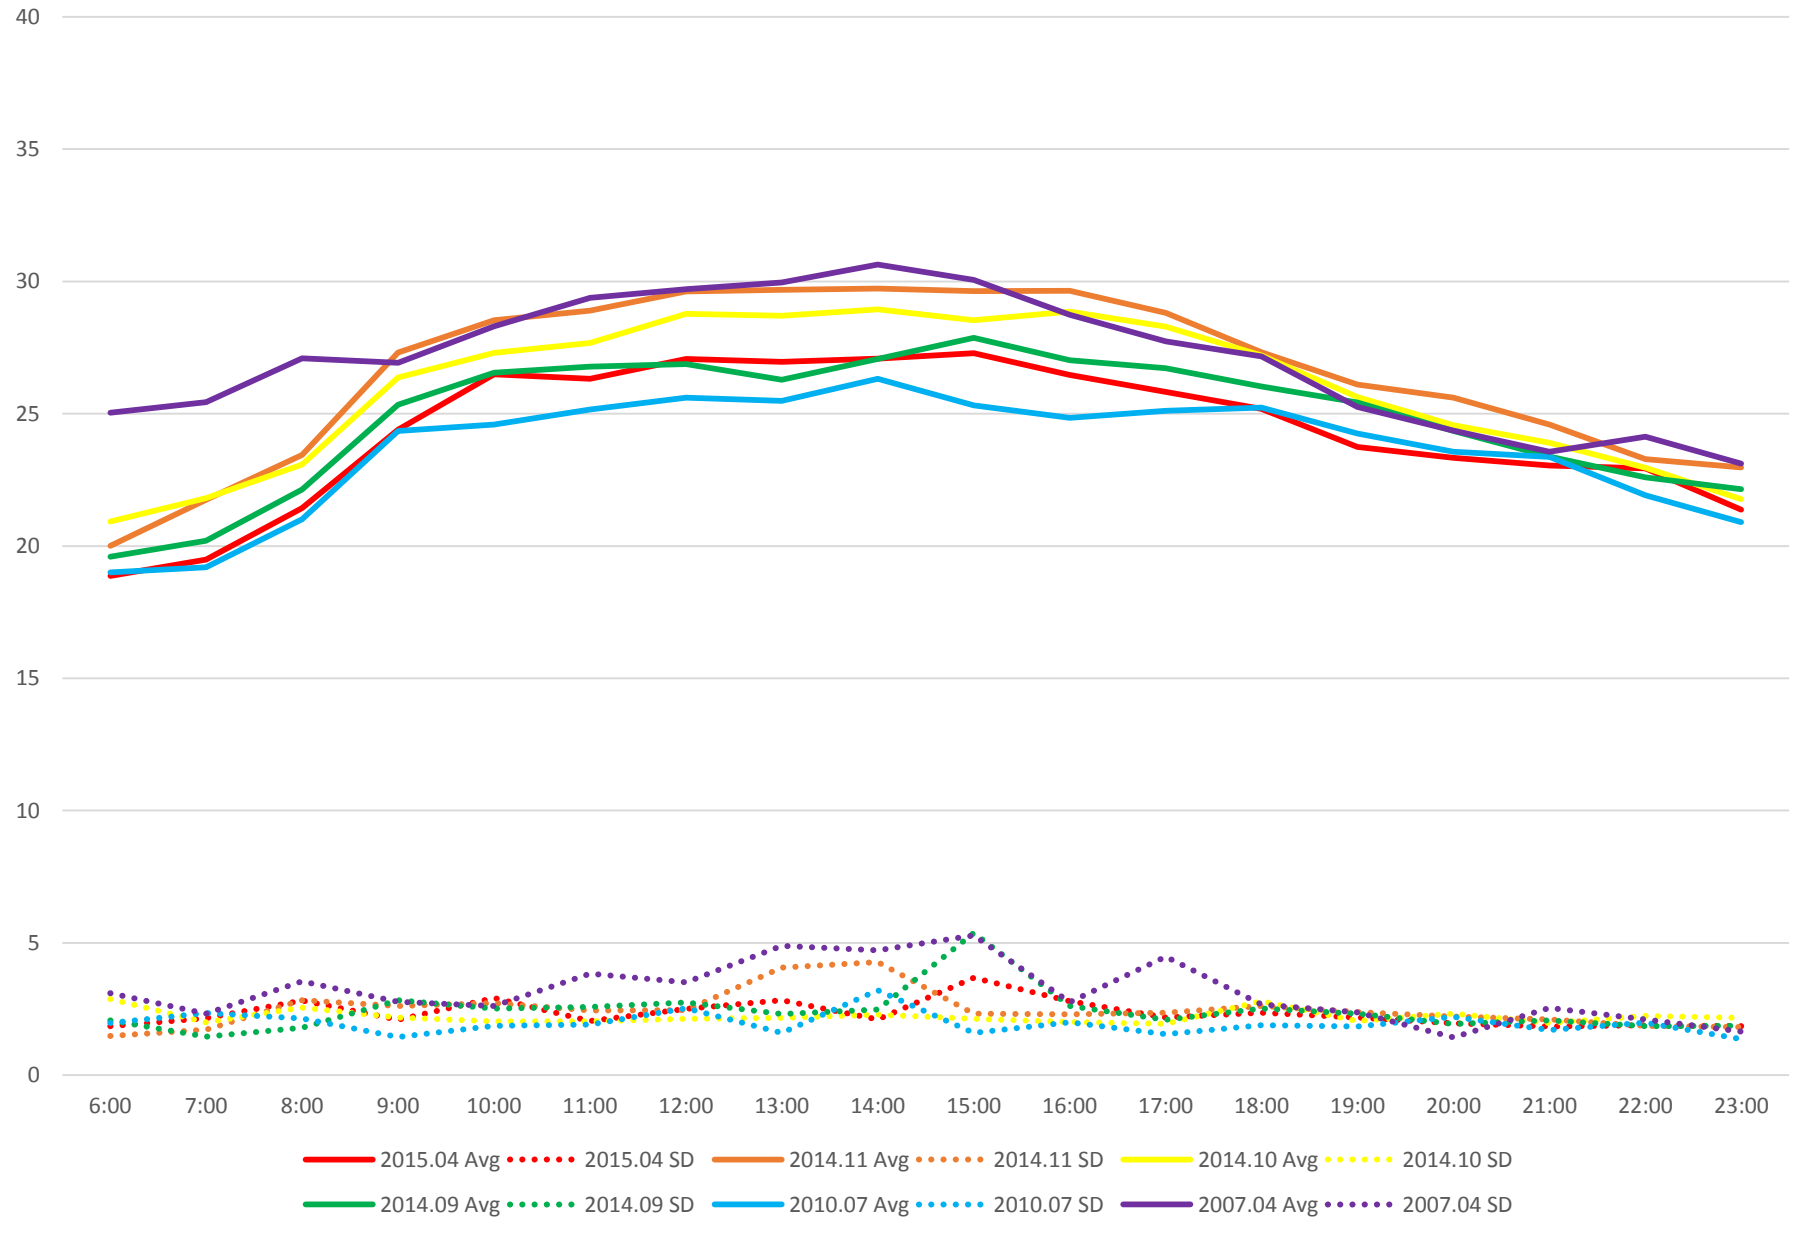

512 St. Clair Saturday Westbound Yonge to Keele Link History 2007-2015

512 St. Clair Sunday Westbound Yonge to Keele Link History 2007-2015

512 St. Clair Saturday Eastbound Keele to Yonge Link History 2007-2015

512 St. Clair Sunday Eastbound Keele to Yonge Link History 2007-2015

— 2015.04 Avg ••••• 2015.04 SD — 2014.11 Avg ••••• 2014.11 SD — 2014.10 Avg ••••• 2014.10 SD
— 2014.09 Avg ••••• 2014.09 SD — 2010.07 Avg ••••• 2010.07 SD — 2007.04 Avg ••••• 2007.04 SD