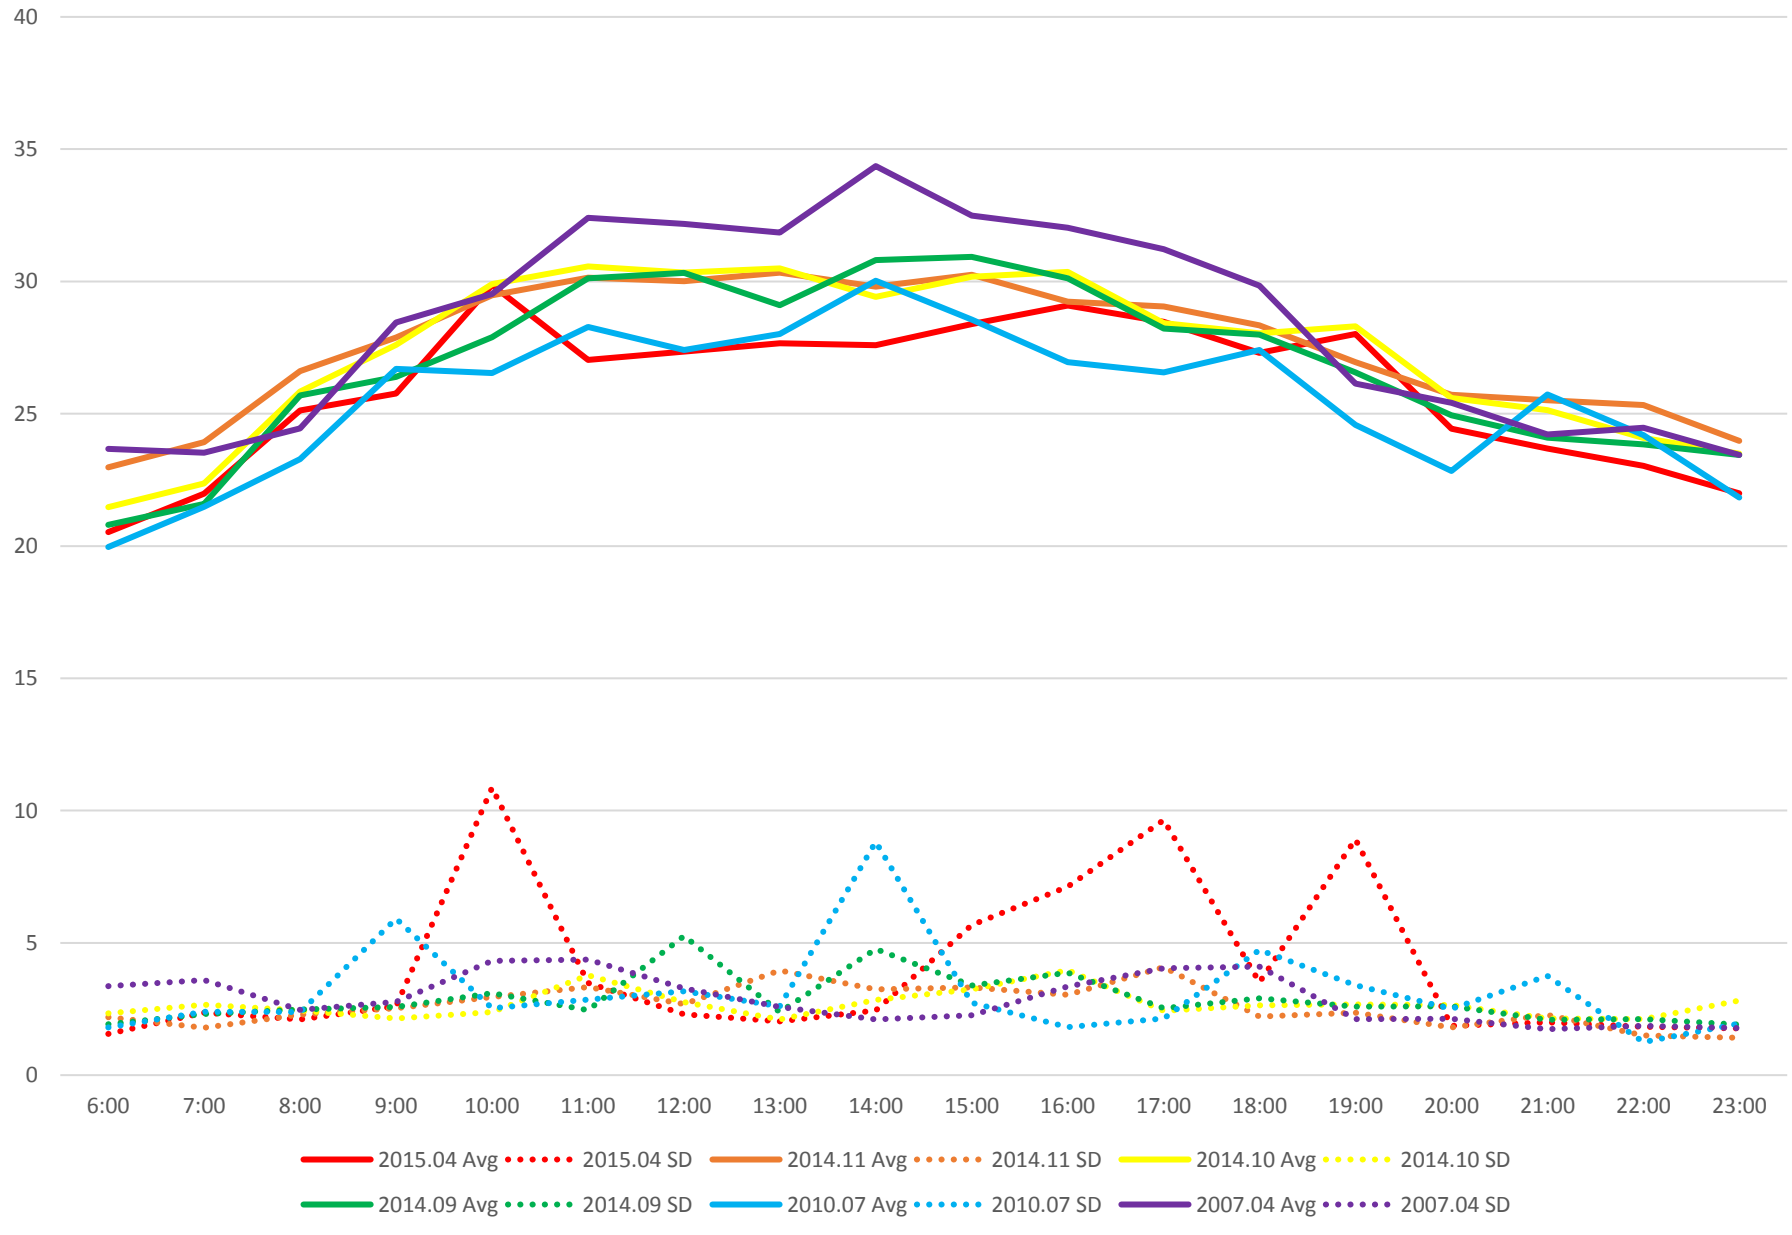

512 St. Clair Saturday Westbound Yonge to Keele Link History 2007-2015

512 St. Clair Sunday Westbound Yonge to Keele Link History 2007-2015

512 St. Clair Saturday Eastbound Keele to Yonge Link History 2007-2015

512 St. Clair Sunday Eastbound Keele to Yonge Link History 2007-2015

— 2015.04 Avg ••••• 2015.04 SD — 2014.11 Avg ••••• 2014.11 SD — 2014.10 Avg ••••• 2014.10 SD
— 2014.09 Avg ••••• 2014.09 SD — 2010.07 Avg ••••• 2010.07 SD — 2007.04 Avg ••••• 2007.04 SD