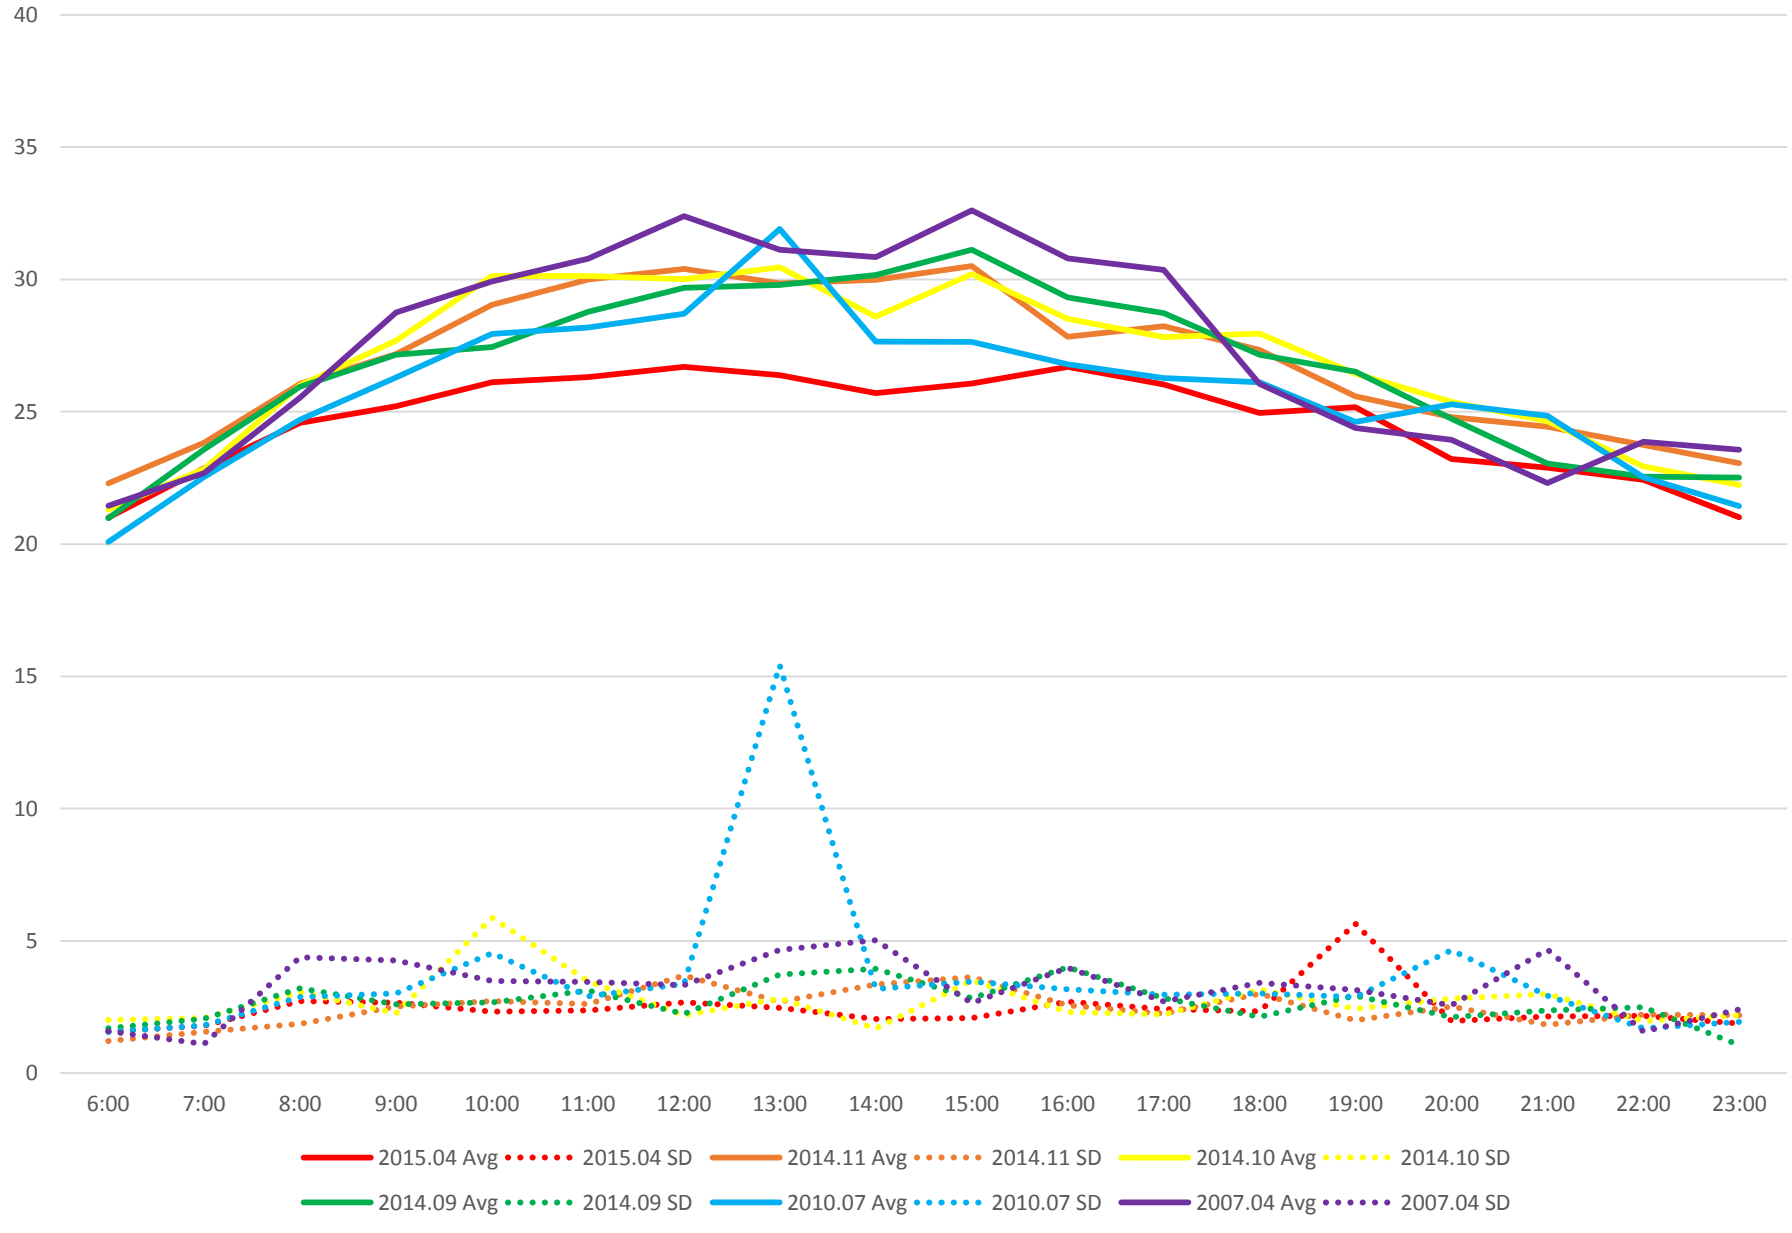

512 St. Clair Saturday Westbound Yonge to Keele Link History 2007-2015

512 St. Clair Sunday Westbound Yonge to Keele Link History 2007-2015

512 St. Clair Saturday Eastbound Keele to Yonge Link History 2007-2015

512 St. Clair Sunday Eastbound Keele to Yonge Link History 2007-2015

— 2015.04 Avg ••••• 2015.04 SD — 2014.11 Avg ••••• 2014.11 SD — 2014.10 Avg ••••• 2014.10 SD
— 2014.09 Avg ••••• 2014.09 SD — 2010.07 Avg ••••• 2010.07 SD — 2007.04 Avg ••••• 2007.04 SD