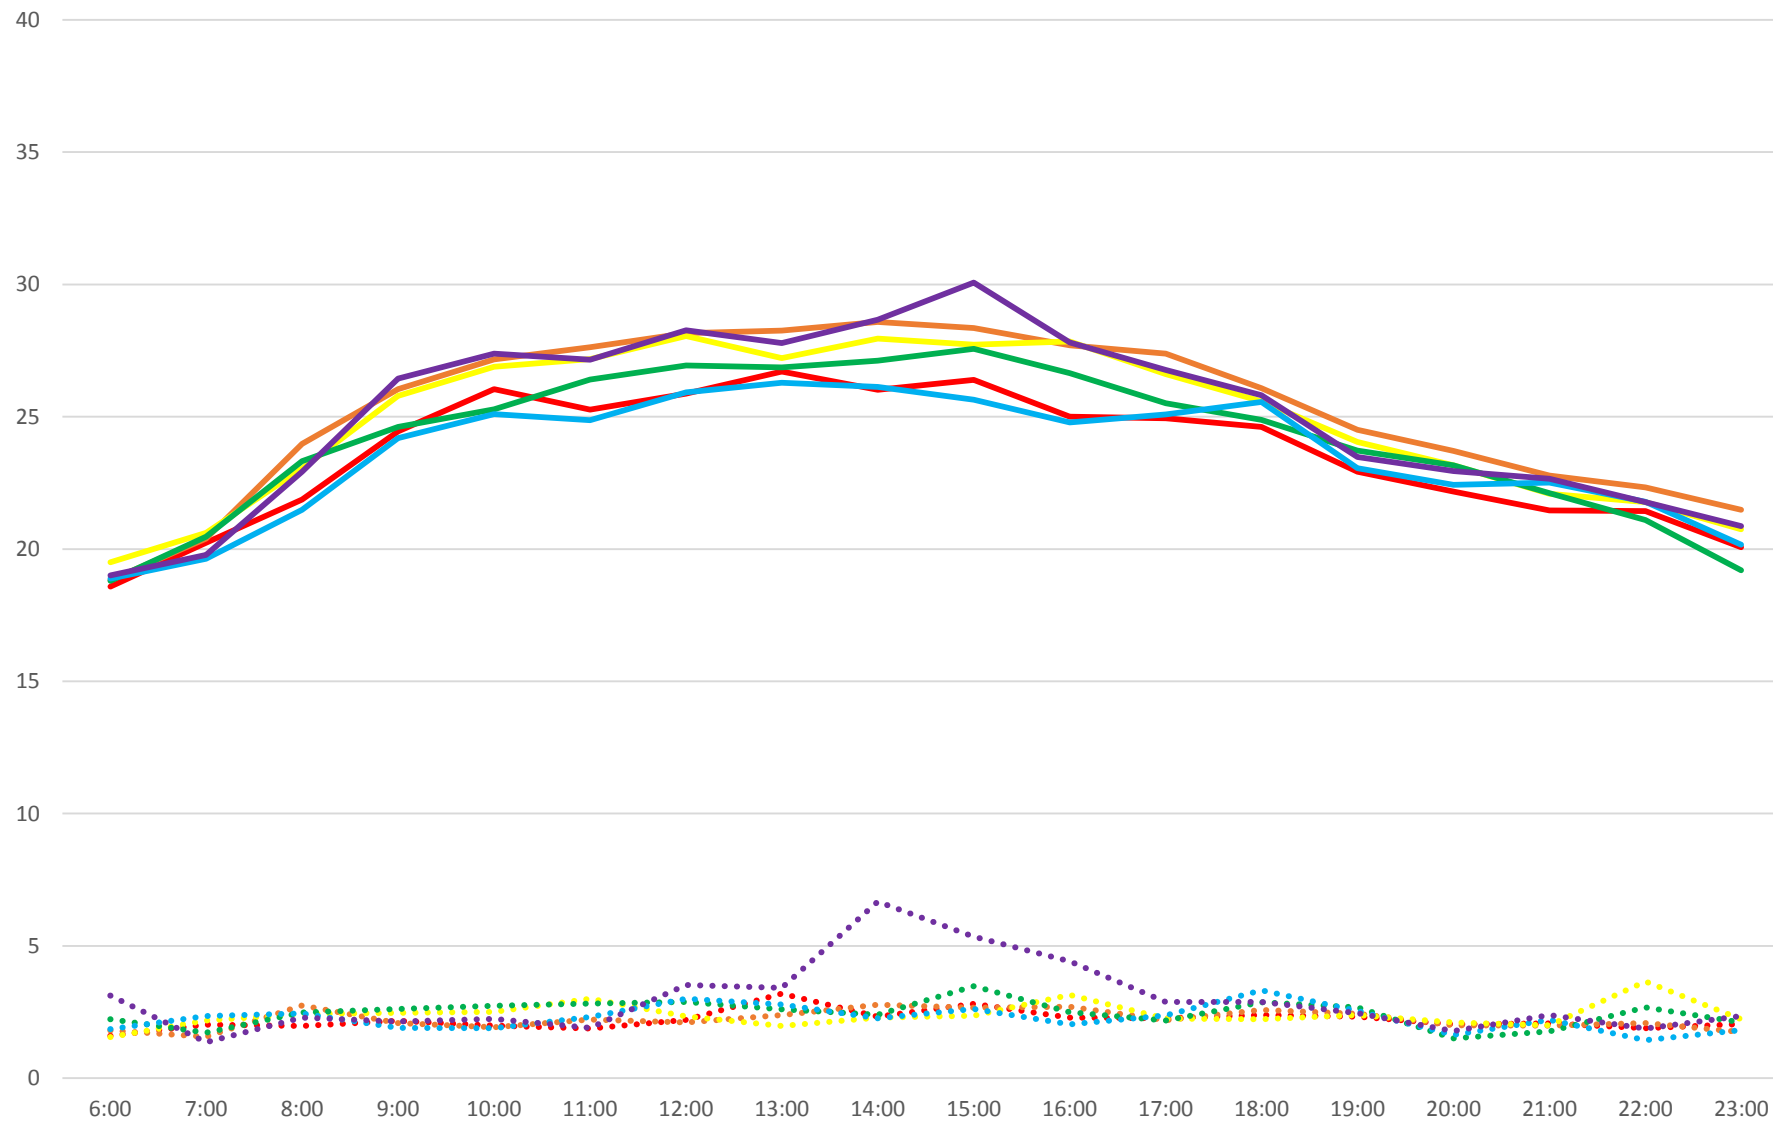

512 St. Clair Saturday Westbound Yonge to Keele Link History 2007-2015

512 St. Clair Sunday Westbound Yonge to Keele Link History 2007-2015

512 St. Clair Saturday Eastbound Keele to Yonge Link History 2007-2015

512 St. Clair Sunday Eastbound Keele to Yonge Link History 2007-2015

— 2015.04 Avg ••••• 2015.04 SD — 2014.11 Avg ••••• 2014.11 SD — 2014.10 Avg ••••• 2014.10 SD
— 2014.09 Avg ••••• 2014.09 SD — 2010.07 Avg ••••• 2010.07 SD — 2007.04 Avg ••••• 2007.04 SD