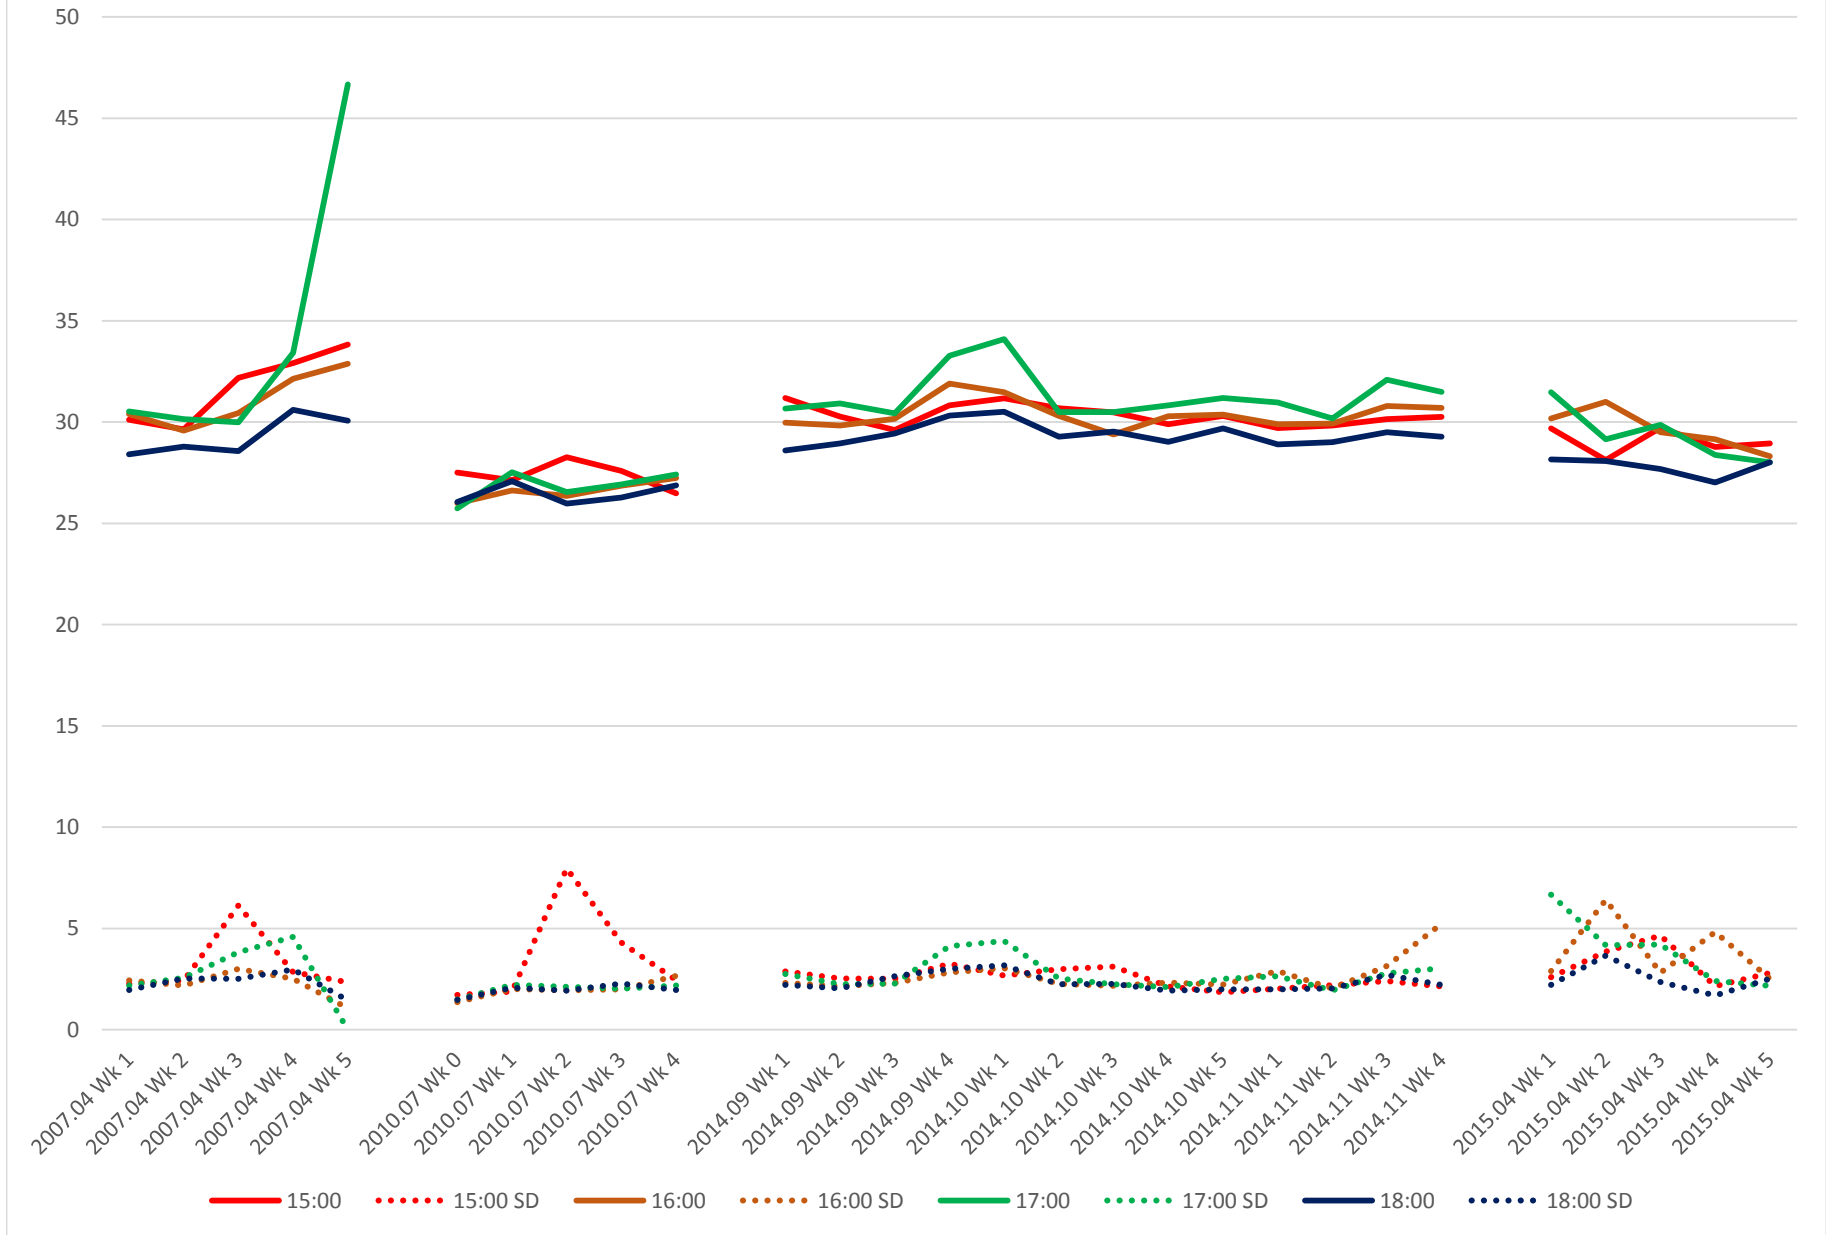

512 St. Clair Link Times From Yonge St. To Keele St. Westbound Morning

512 St. Clair Link Times From Yonge St. To Keele St. Westbound Midday

512 St. Clair Link Times From Yonge St. To Keele St. Westbound Afternoon

512 St. Clair Link Times From Yonge St. To Keele St. Westbound Evening