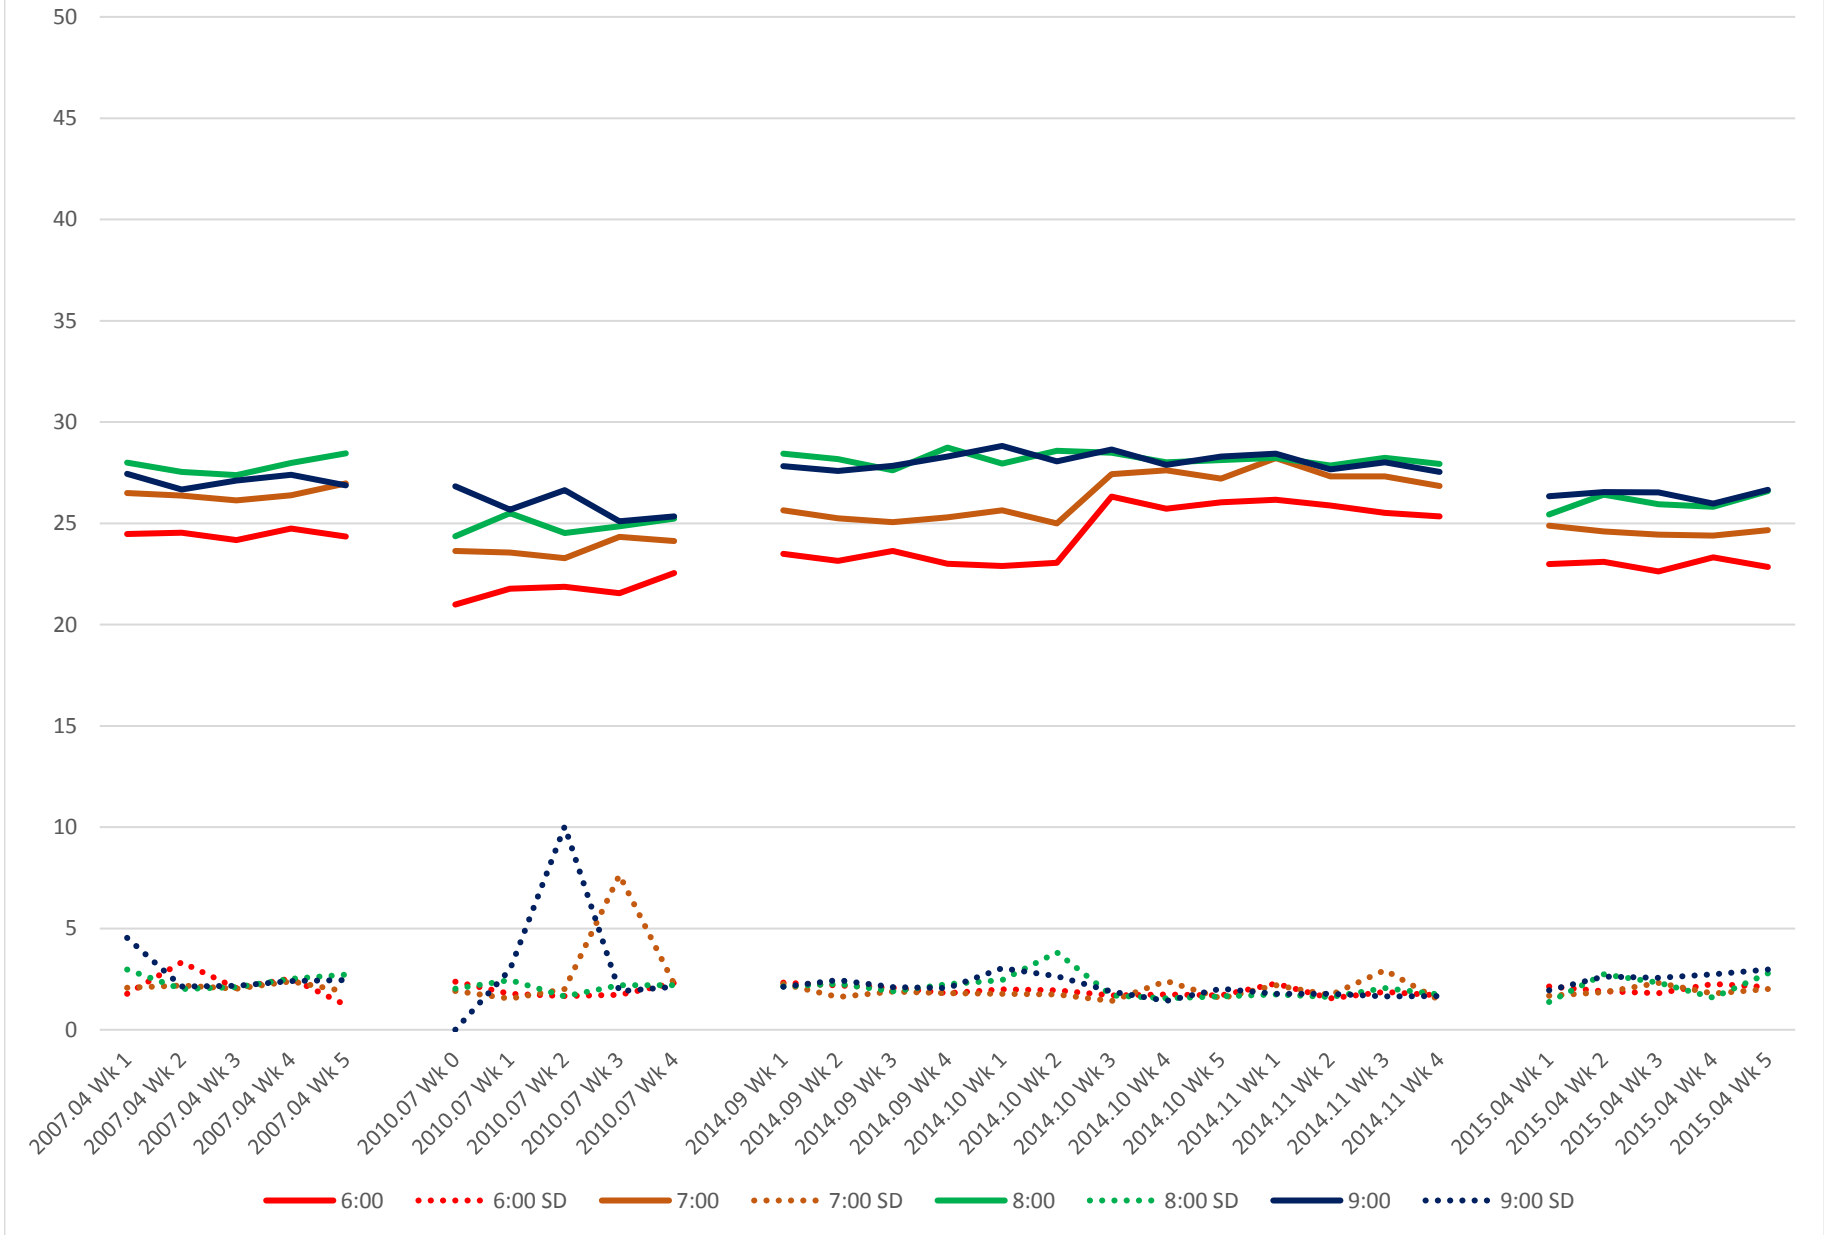

512 St. Clair Link Times From Yonge St. To Keele St. Westbound Morning

512 St. Clair Link Times From Yonge St. To Keele St. Westbound Midday

512 St. Clair Link Times From Yonge St. To Keele St. Westbound Afternoon

512 St. Clair Link Times From Yonge St. To Keele St. Westbound Evening