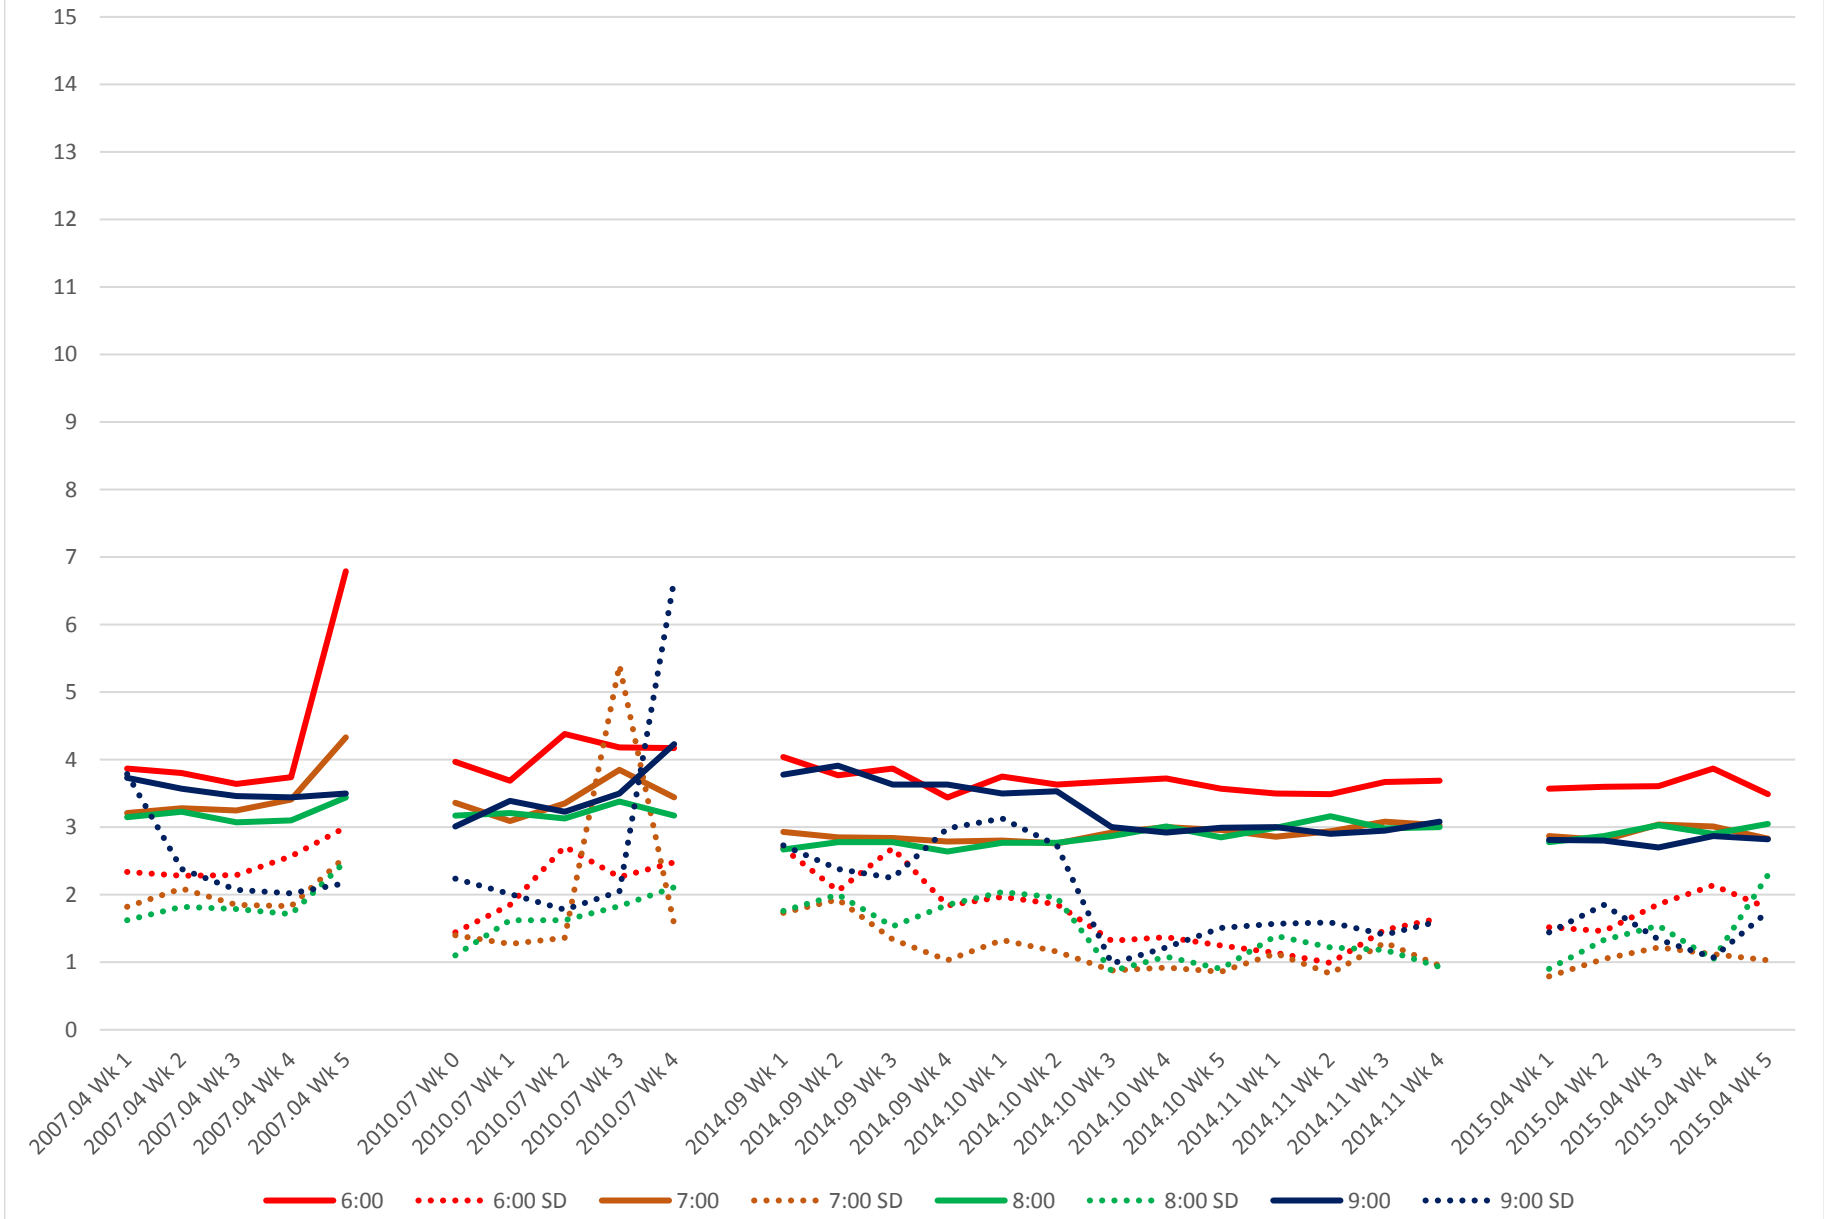

512 St. Clair Headways at Yonge St. Westbound Morning

512 St. Clair Headways at Yonge St. Westbound Midday

512 St. Clair Headways at Yonge St. Westbound Afternoon

512 St. Clair Headways at Yonge St. Westbound Evening