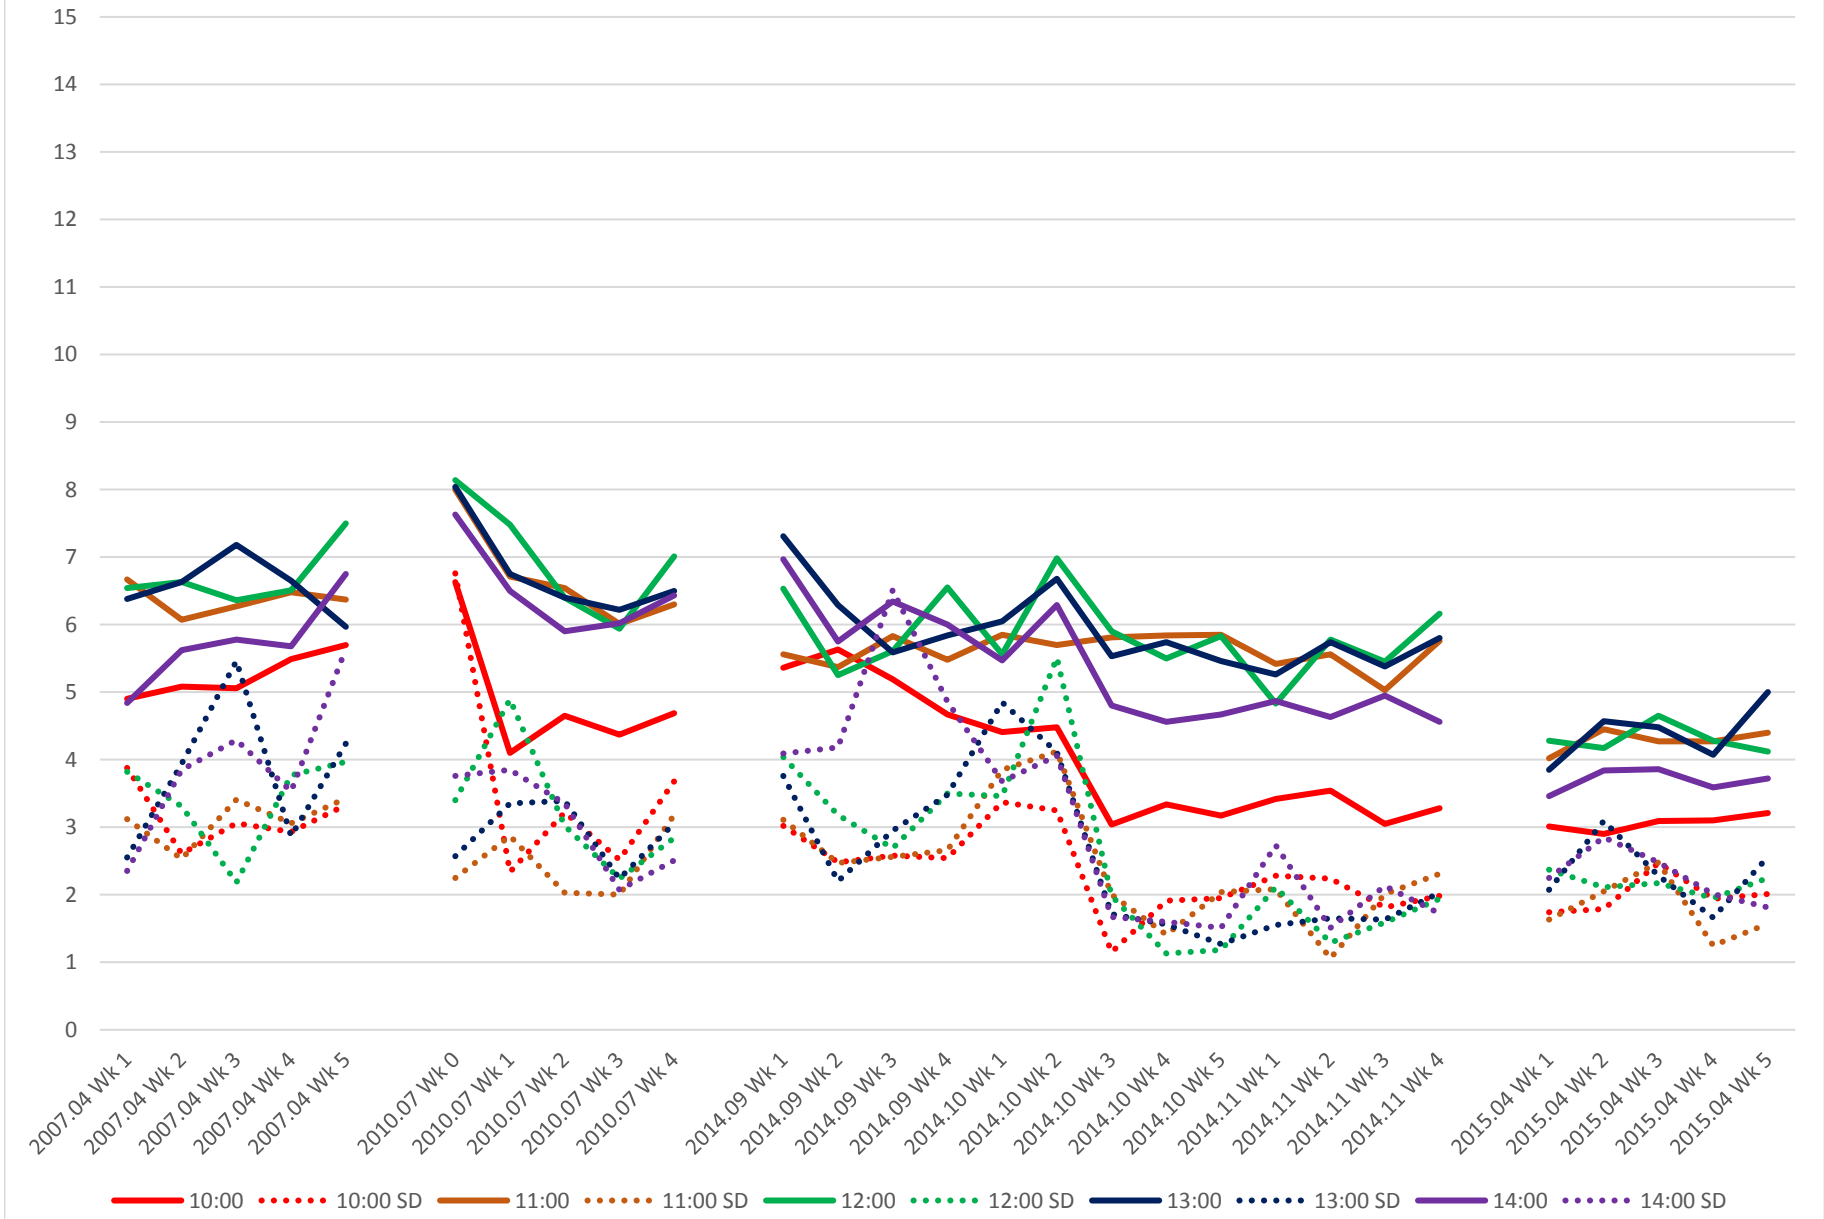

512 St. Clair Headways at Yonge St. Westbound Morning

512 St. Clair Headways at Yonge St. Westbound Midday

512 St. Clair Headways at Yonge St. Westbound Afternoon

512 St. Clair Headways at Yonge St. Westbound Evening