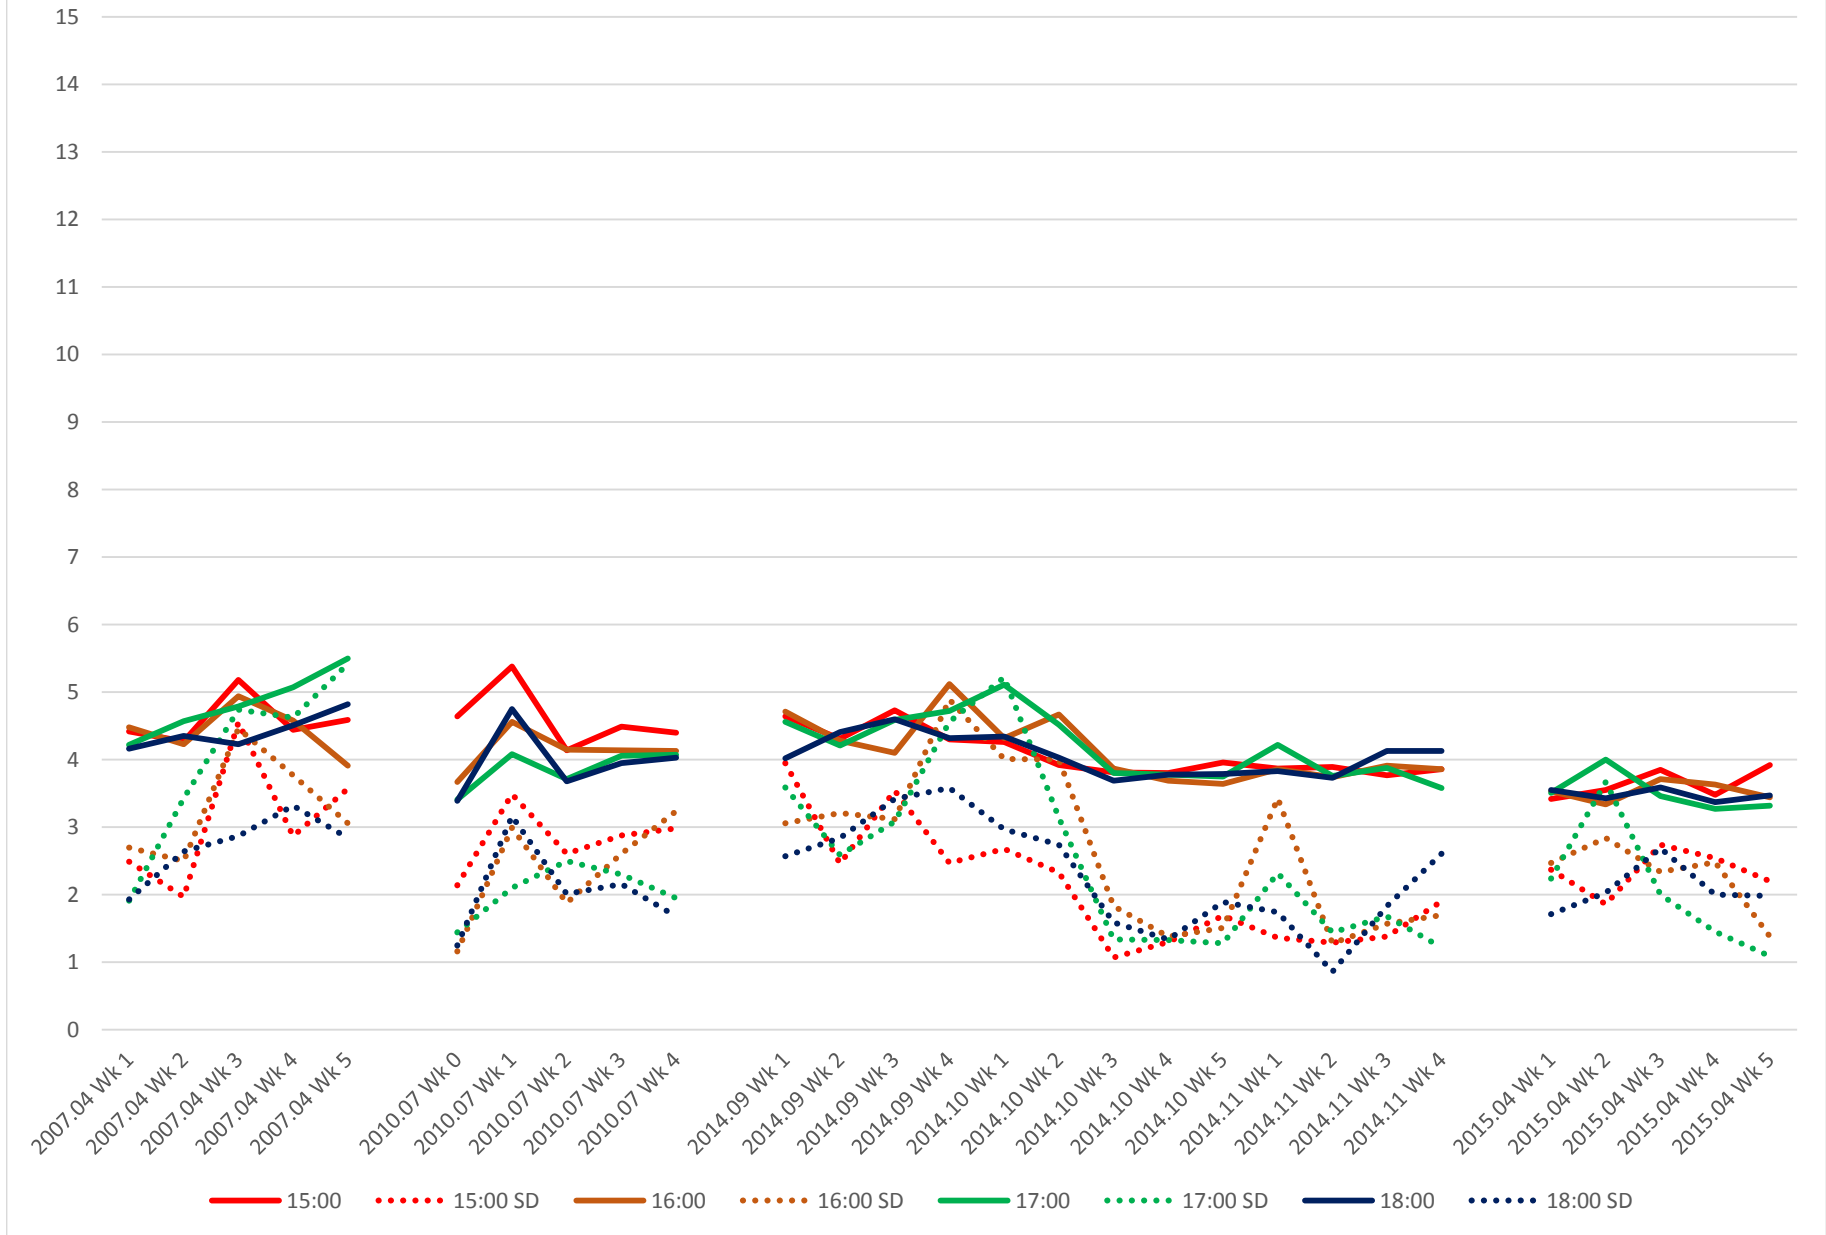

512 St. Clair Headways at Yonge St. Westbound Morning

512 St. Clair Headways at Yonge St. Westbound Midday

512 St. Clair Headways at Yonge St. Westbound Afternoon

512 St. Clair Headways at Yonge St. Westbound Evening