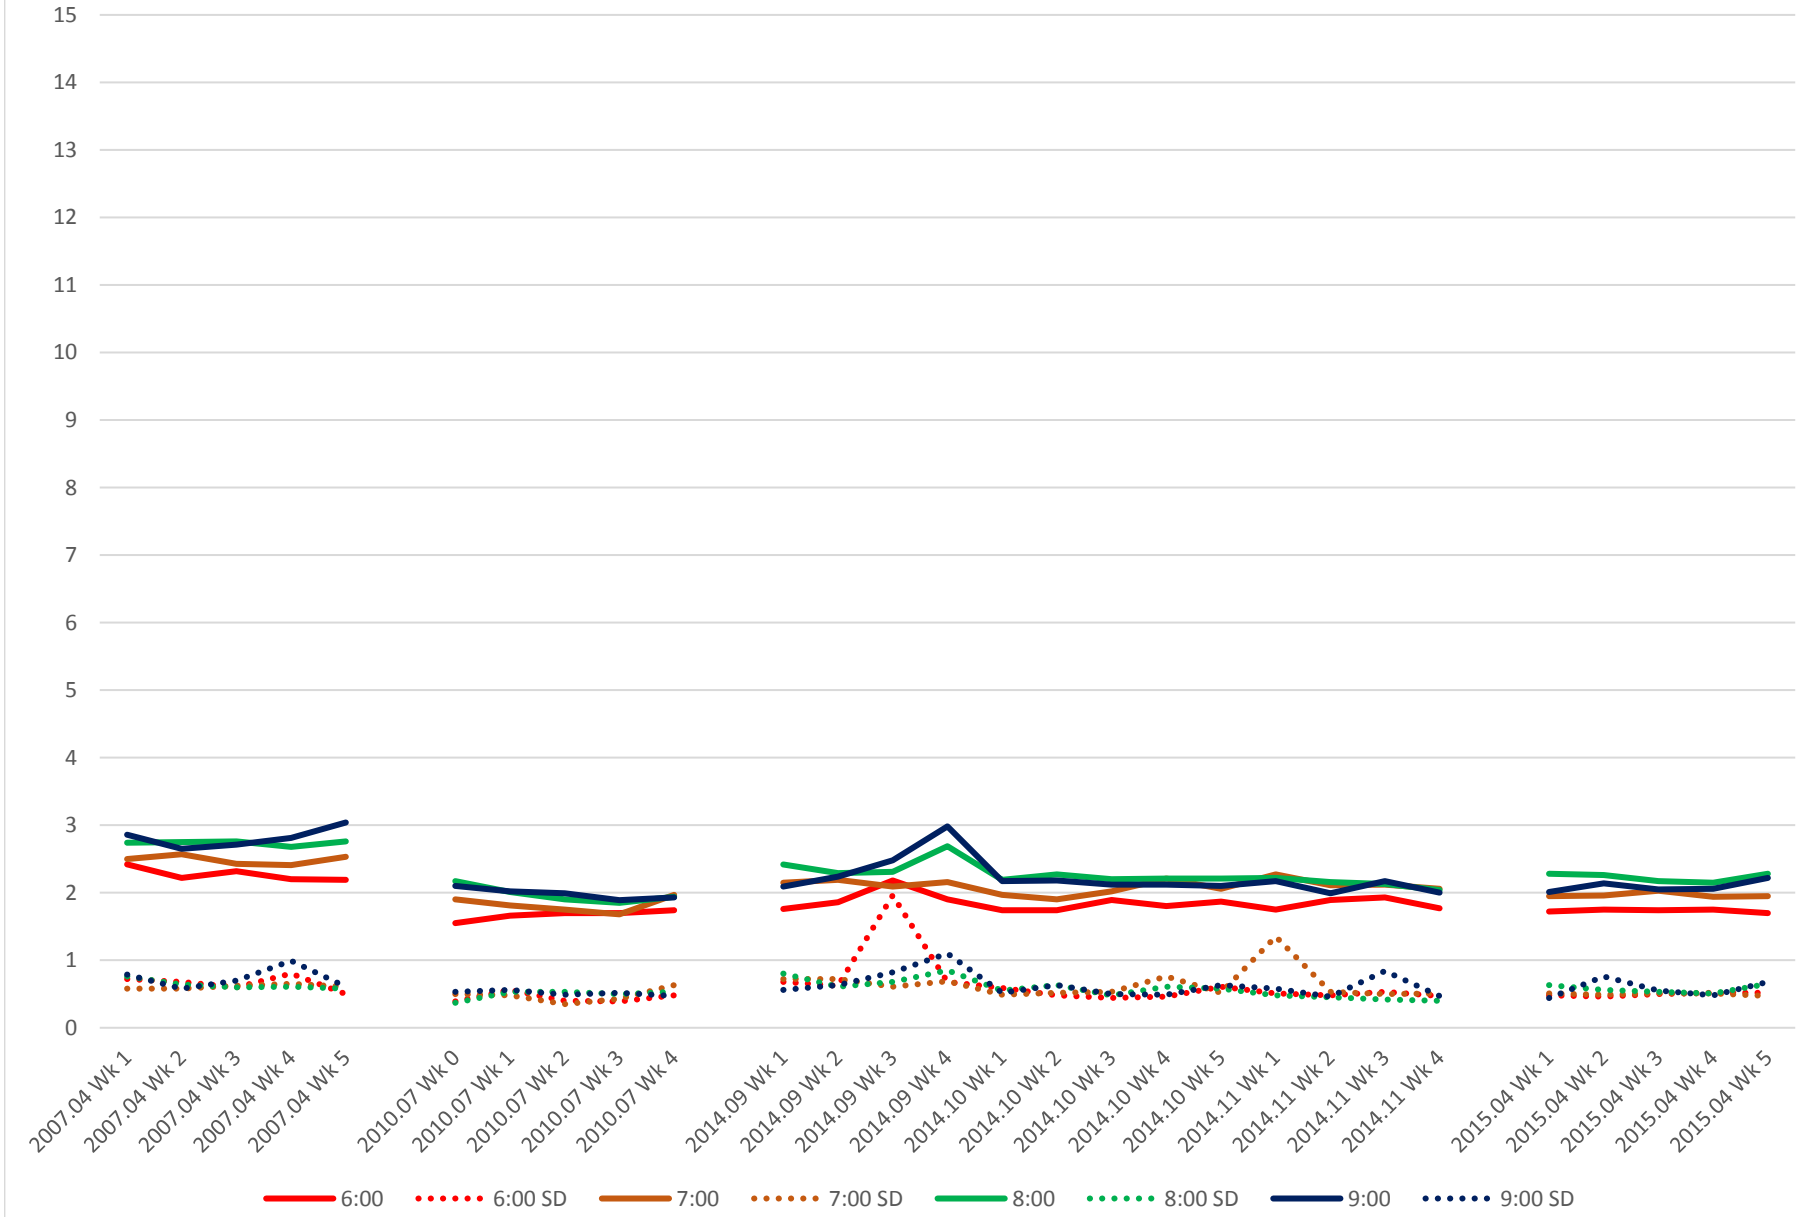

### 512 St. Clair Link Times From Oakwood Ave. To Dufferin St. Westbound Morning

### 512 St. Clair Link Times From Oakwood Ave. To Dufferin St. Westbound Midday

### 512 St. Clair Link Times From Oakwood Ave. To Dufferin St. Westbound Afternoon

### 512 St. Clair Link Times From Oakwood Ave. To Dufferin St. Westbound Evening