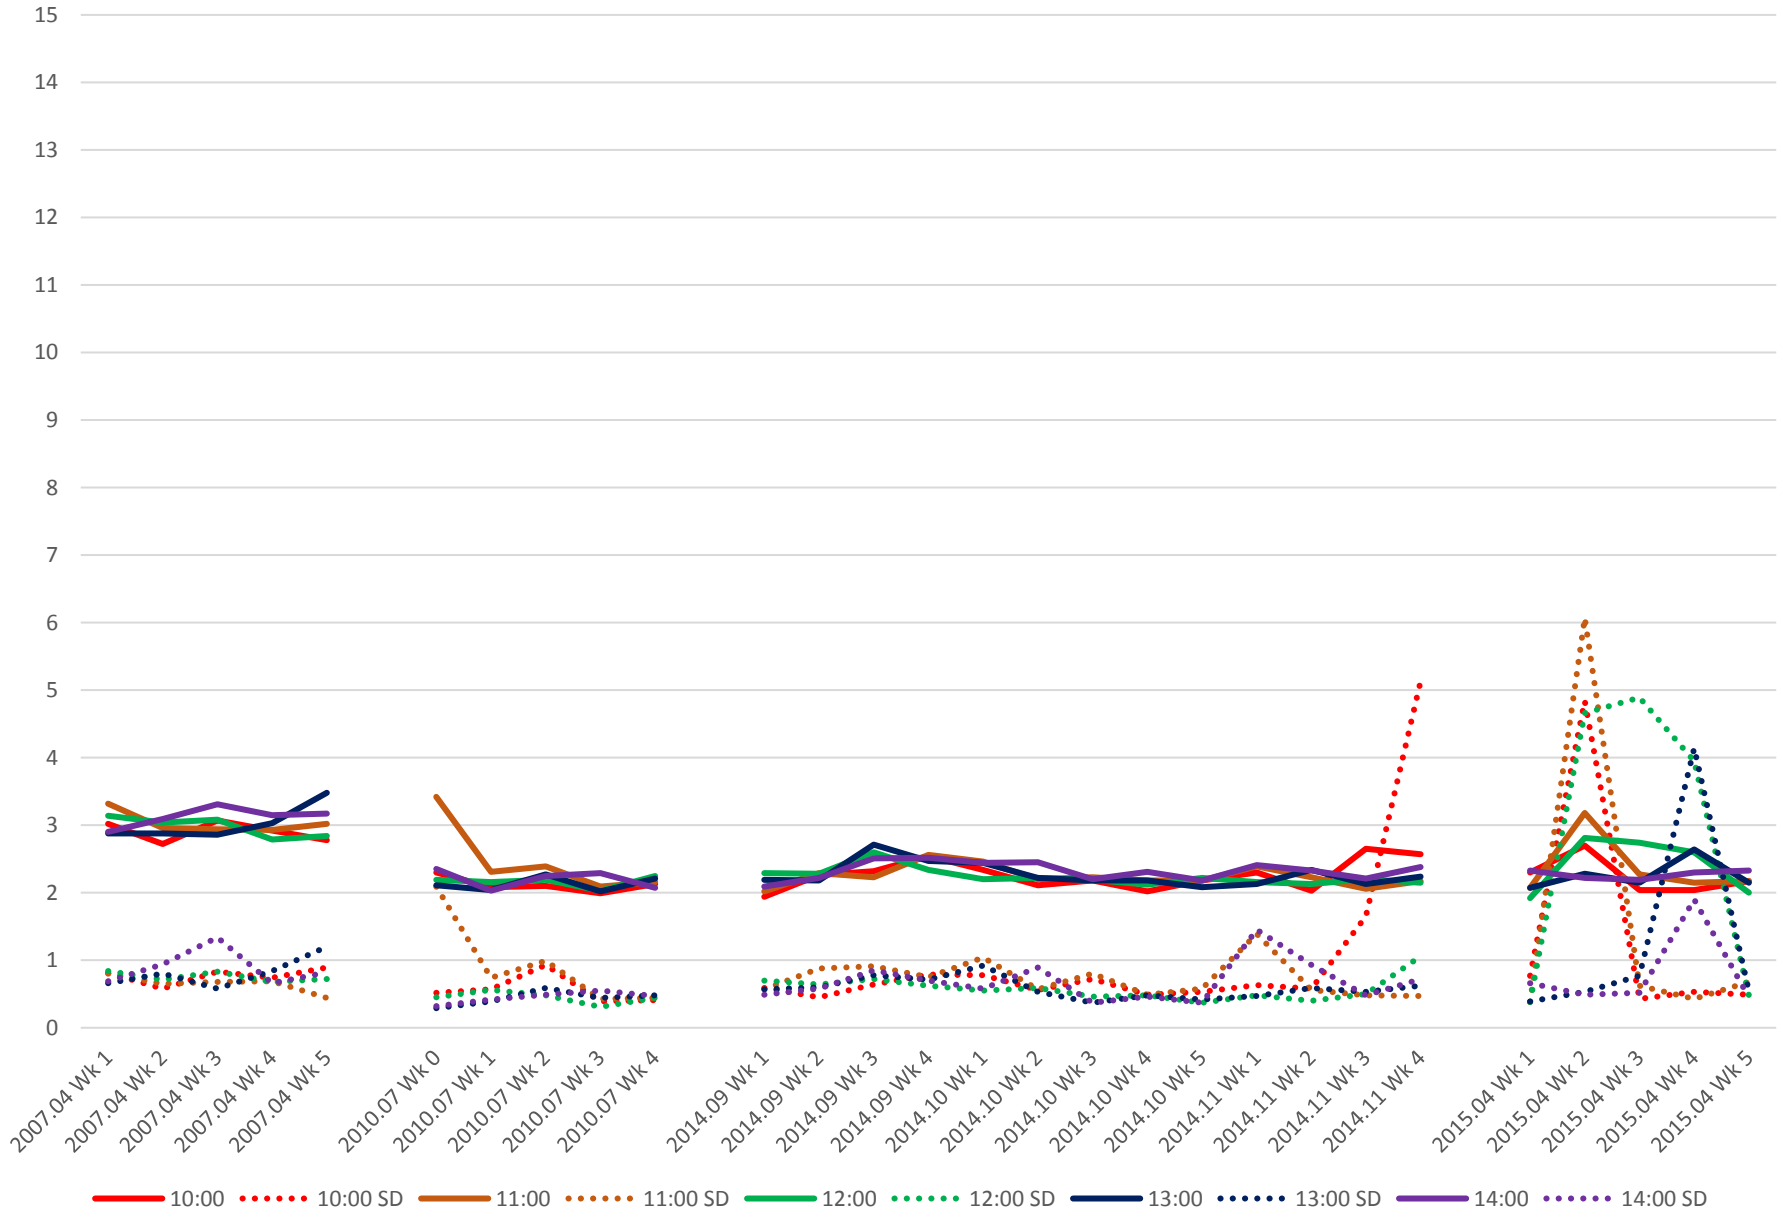

### 512 St. Clair Link Times From Oakwood Ave. To Dufferin St. Westbound Morning

### 512 St. Clair Link Times From Oakwood Ave. To Dufferin St. Westbound Midday

### 512 St. Clair Link Times From Oakwood Ave. To Dufferin St. Westbound Afternoon

### 512 St. Clair Link Times From Oakwood Ave. To Dufferin St. Westbound Evening