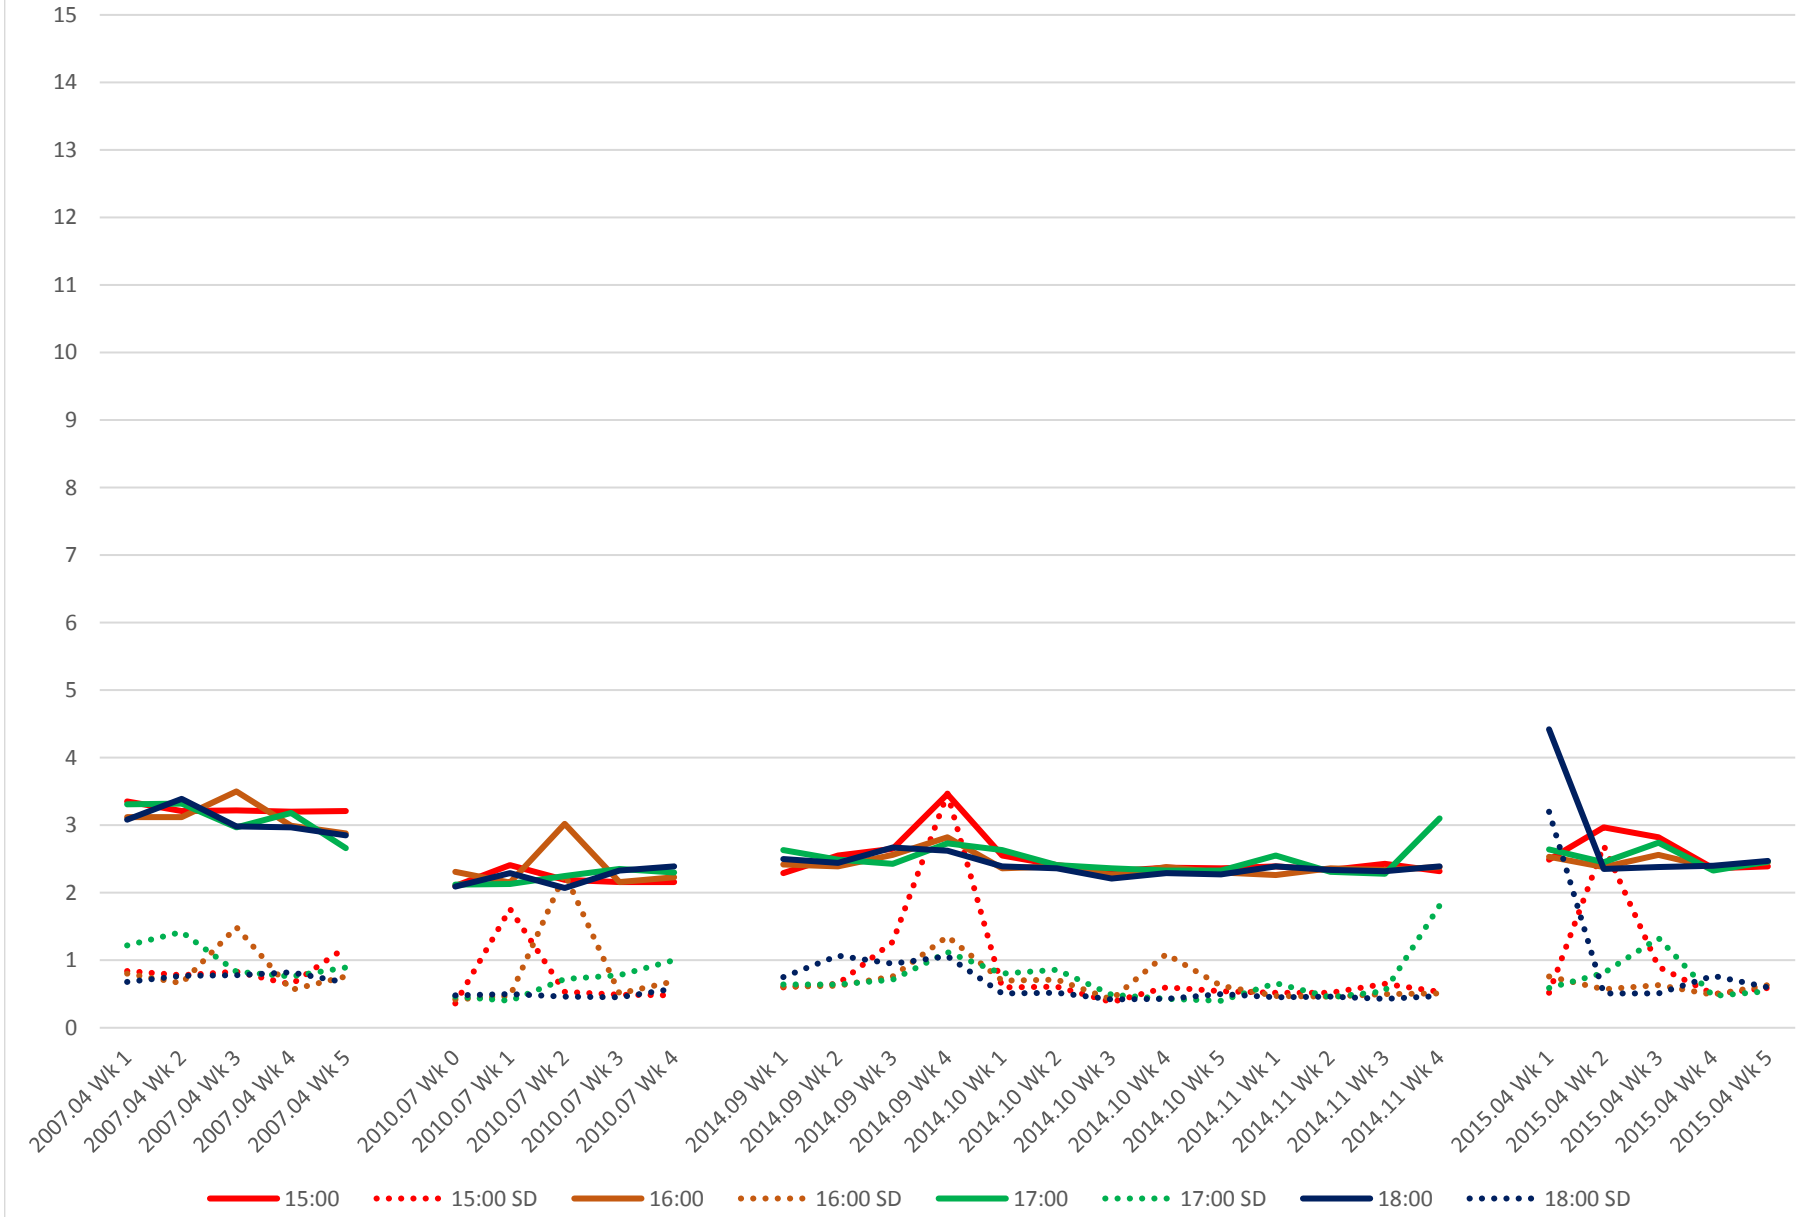

### 512 St. Clair Link Times From Oakwood Ave. To Dufferin St. Westbound Morning

### 512 St. Clair Link Times From Oakwood Ave. To Dufferin St. Westbound Midday

### 512 St. Clair Link Times From Oakwood Ave. To Dufferin St. Westbound Afternoon

### 512 St. Clair Link Times From Oakwood Ave. To Dufferin St. Westbound Evening