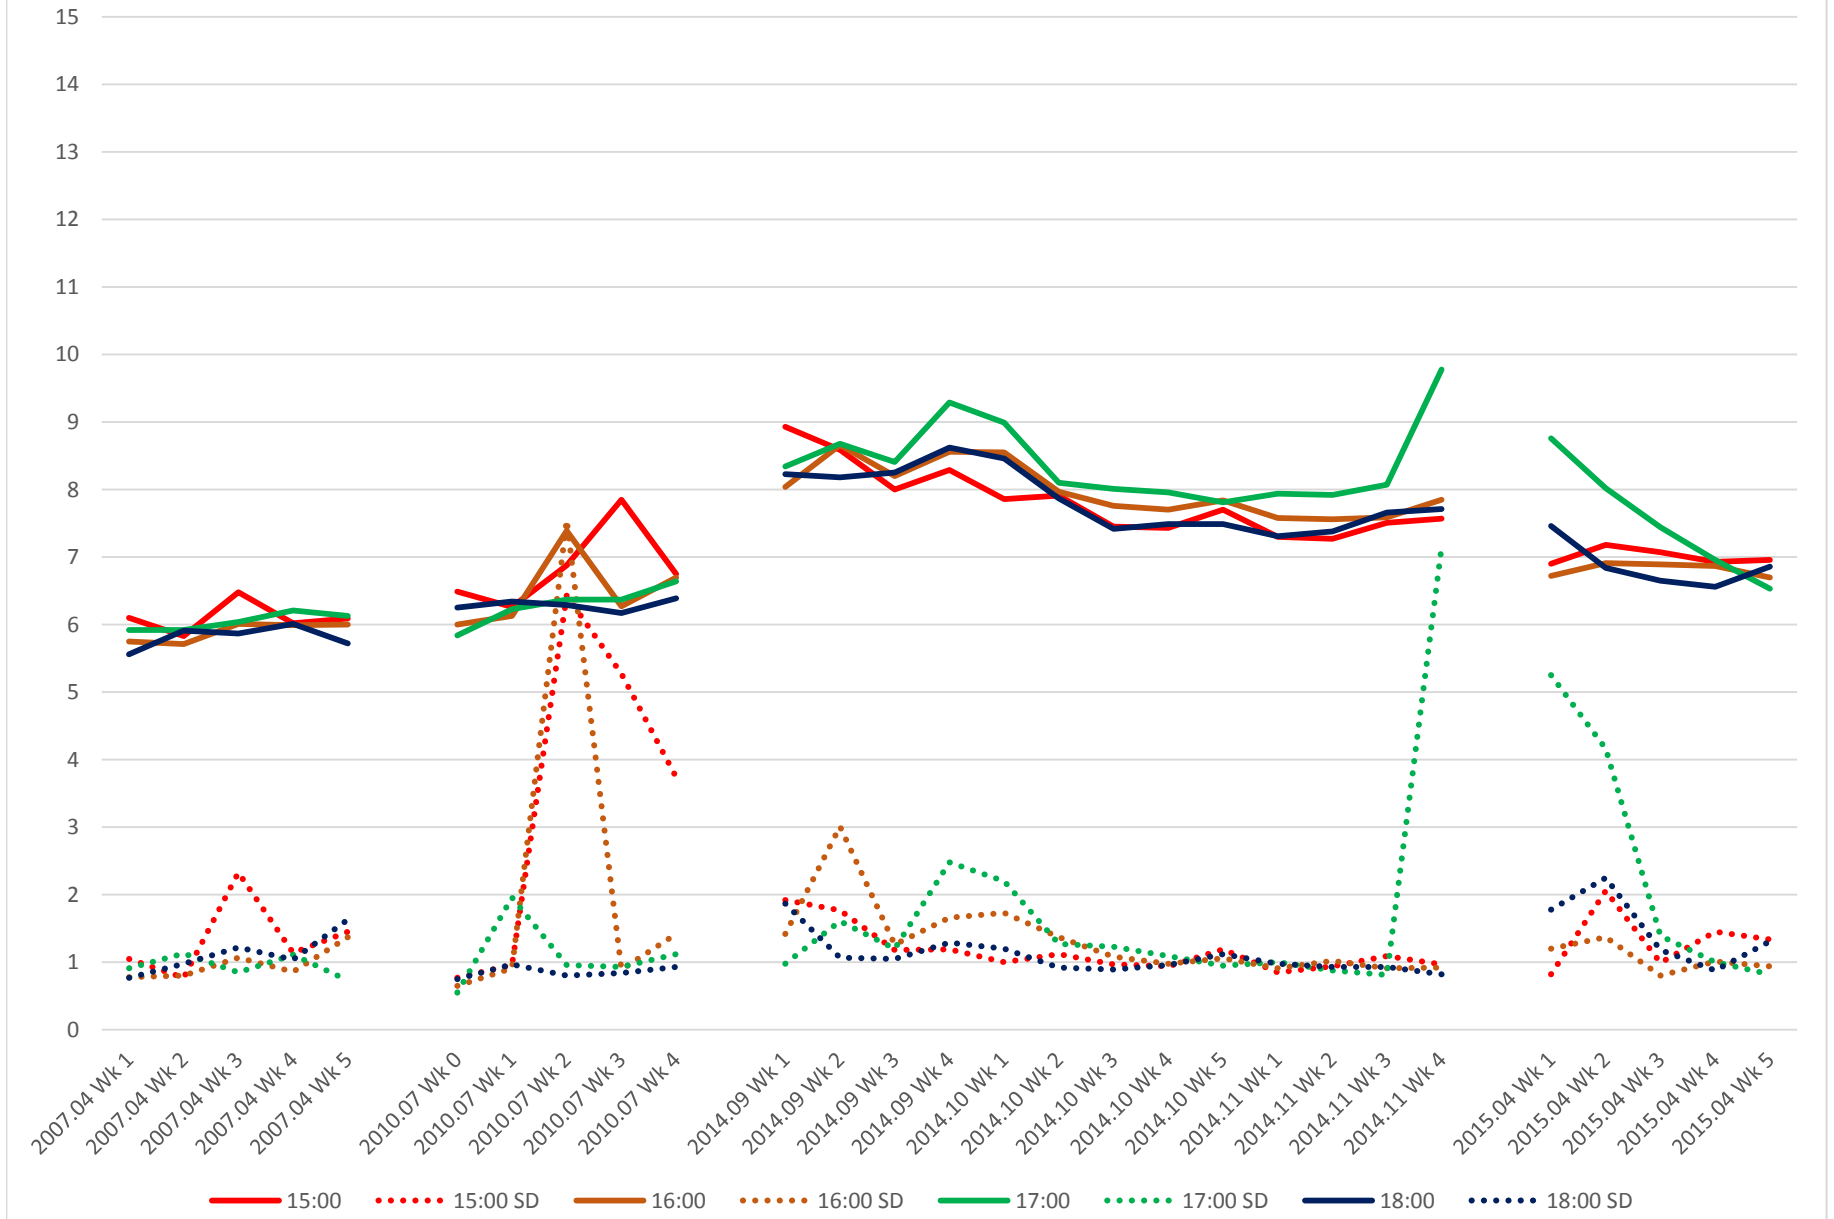

512 St. Clair Link Times From Bathurst St. To Oakwood Ave. Westbound Morning

512 St. Clair Link Times From Bathurst St. To Oakwood Ave. Westbound Midday

512 St. Clair Link Times From Bathurst St. To Oakwood Ave. Westbound Afternoon

512 St. Clair Link Times From Bathurst St. To Oakwood Ave. Westbound Evening