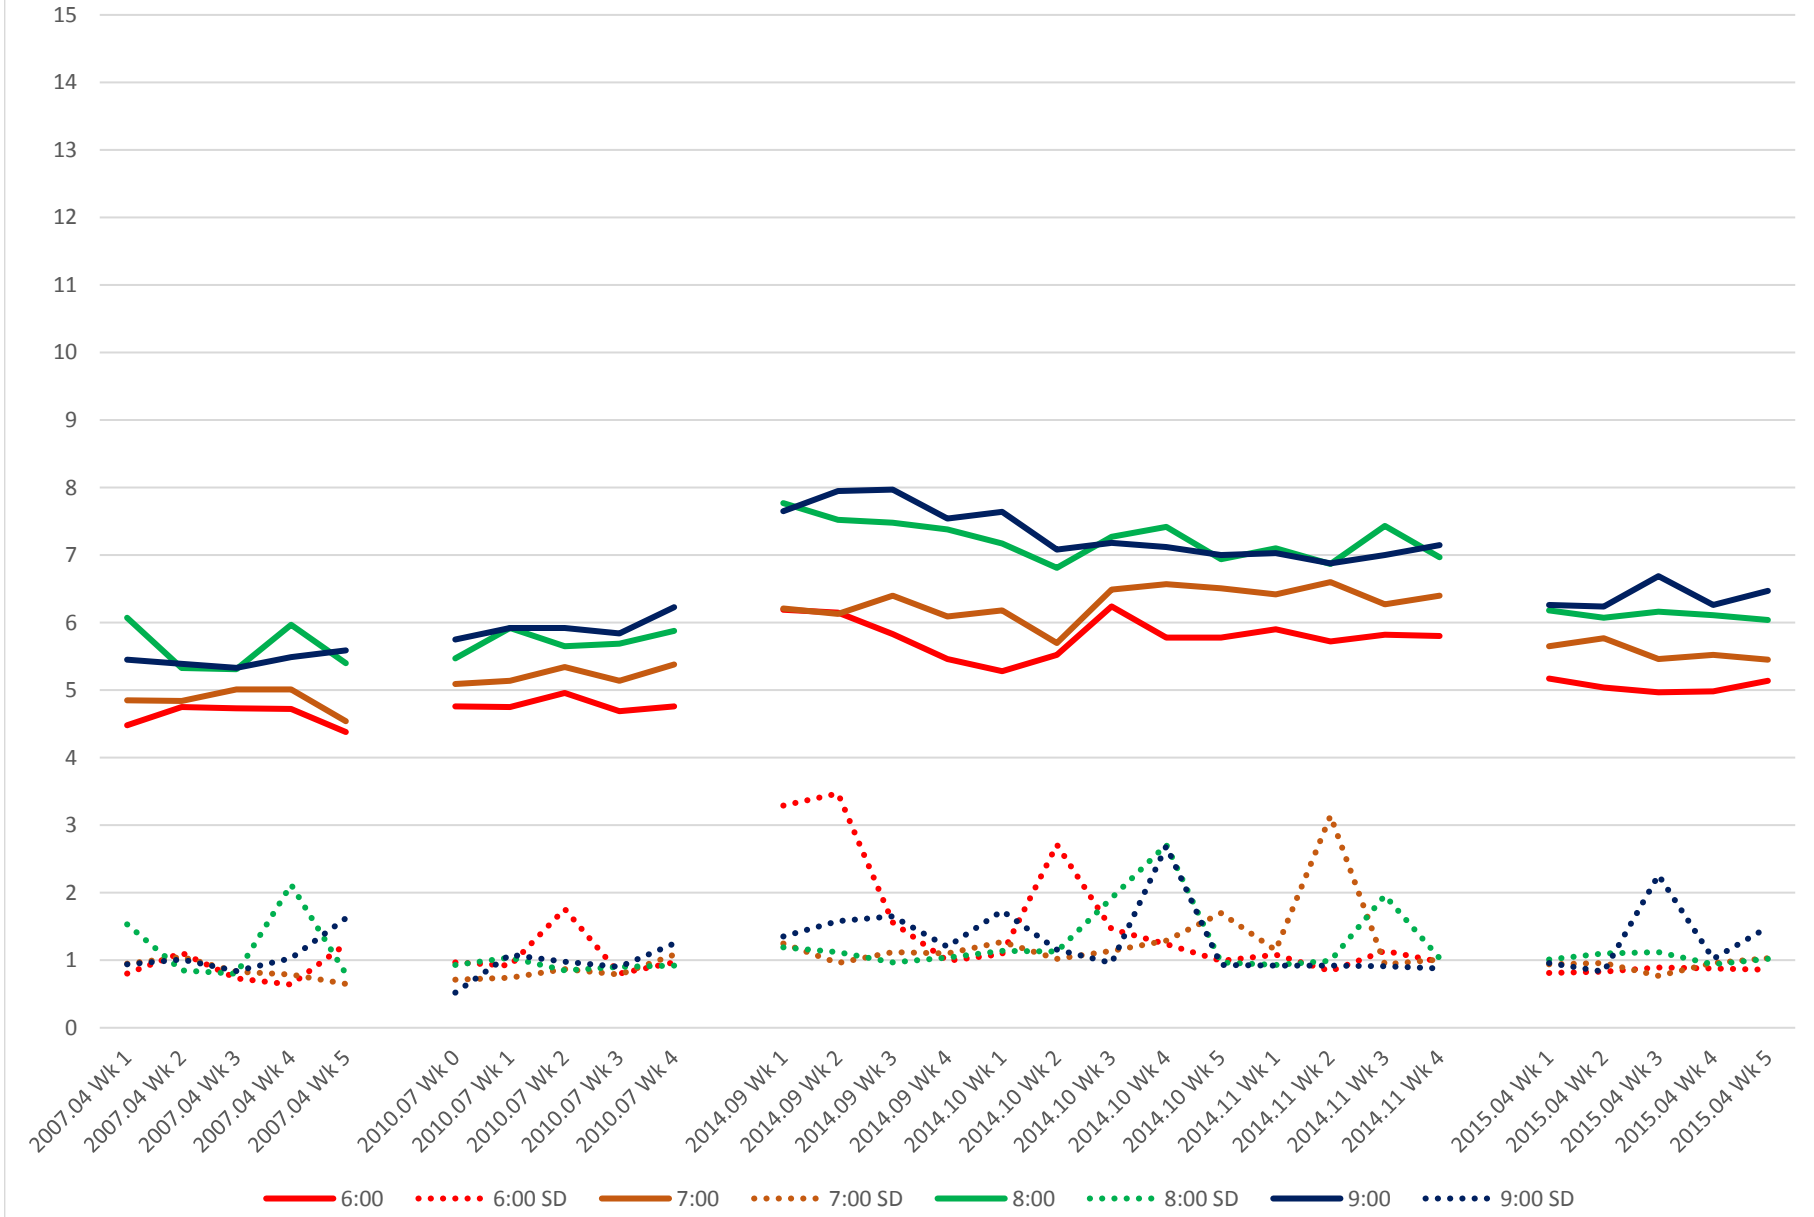

512 St. Clair Link Times From Bathurst St. To Oakwood Ave. Westbound Morning

512 St. Clair Link Times From Bathurst St. To Oakwood Ave. Westbound Midday

512 St. Clair Link Times From Bathurst St. To Oakwood Ave. Westbound Afternoon

512 St. Clair Link Times From Bathurst St. To Oakwood Ave. Westbound Evening