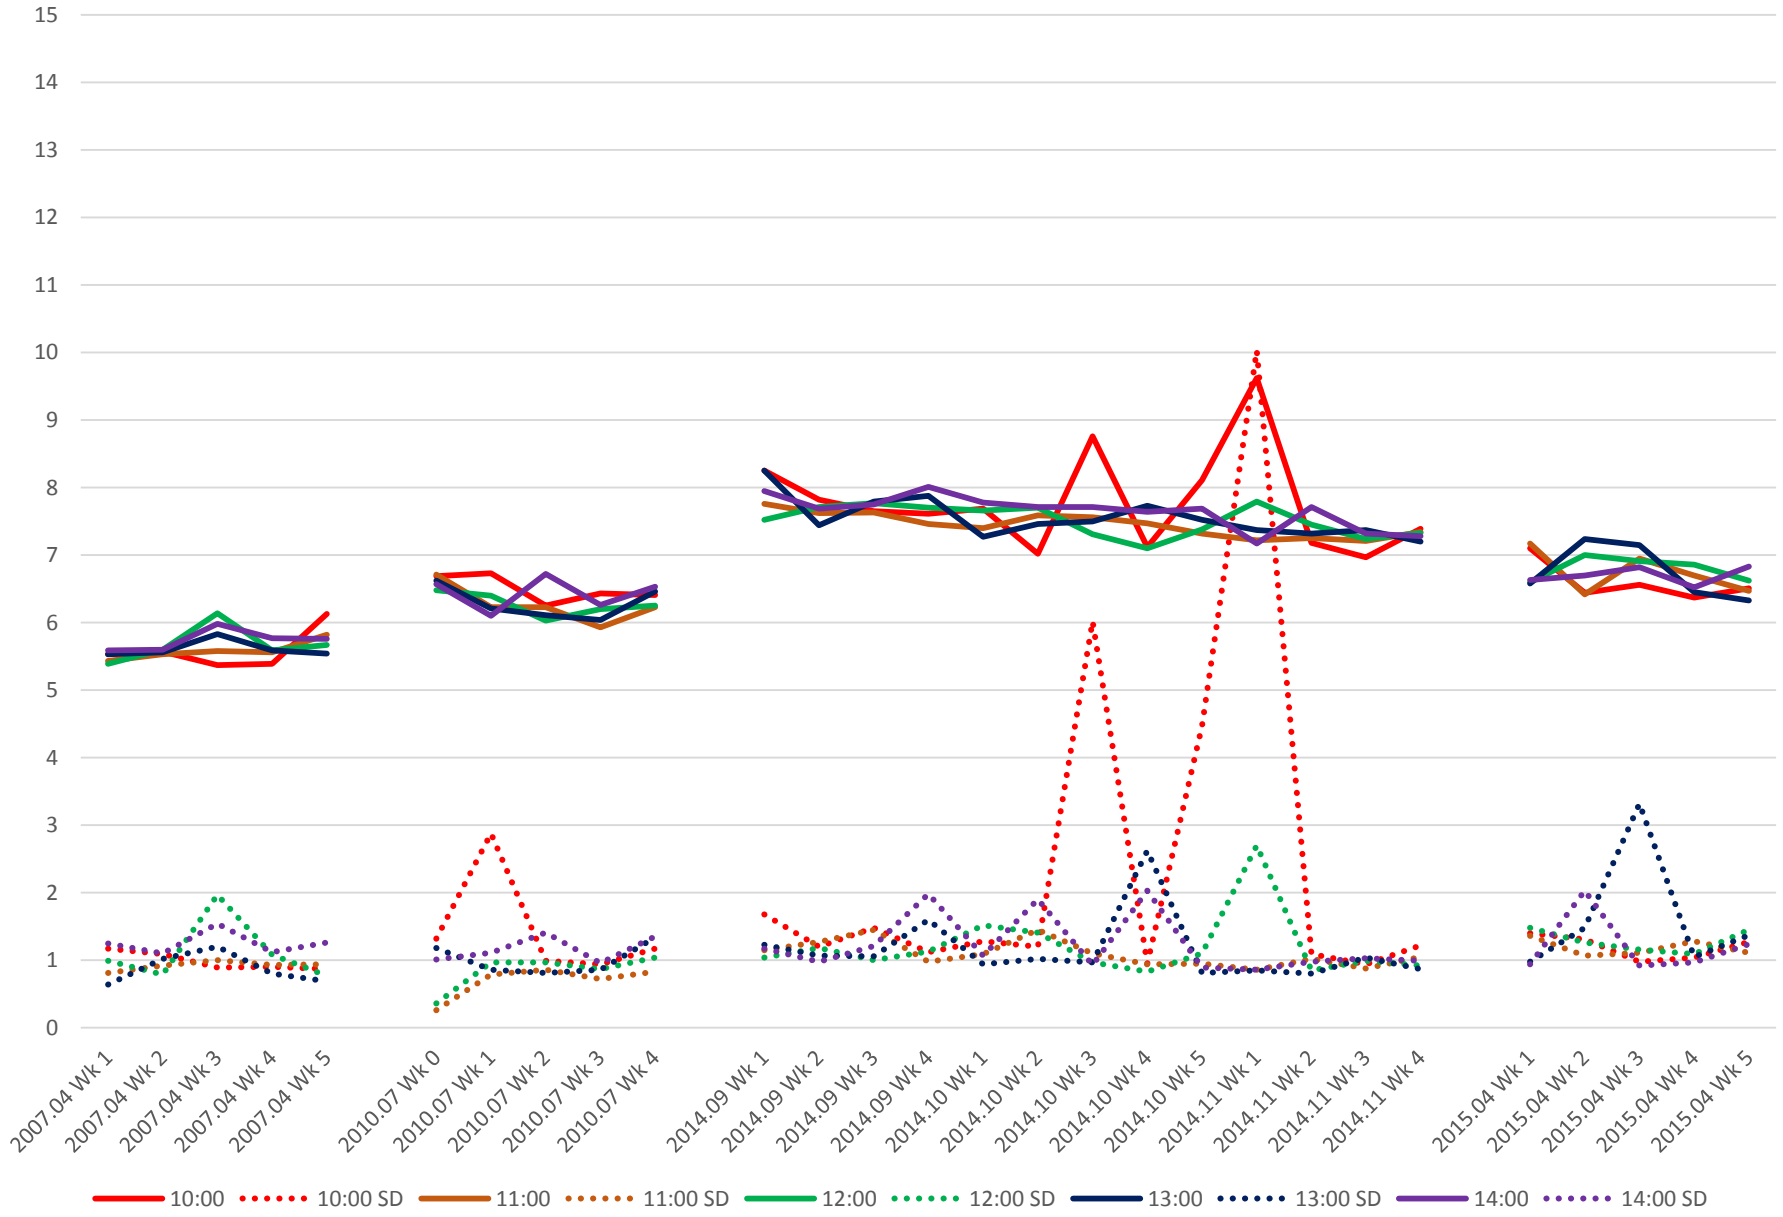

512 St. Clair Link Times From Bathurst St. To Oakwood Ave. Westbound Morning

512 St. Clair Link Times From Bathurst St. To Oakwood Ave. Westbound Midday

512 St. Clair Link Times From Bathurst St. To Oakwood Ave. Westbound Afternoon

512 St. Clair Link Times From Bathurst St. To Oakwood Ave. Westbound Evening