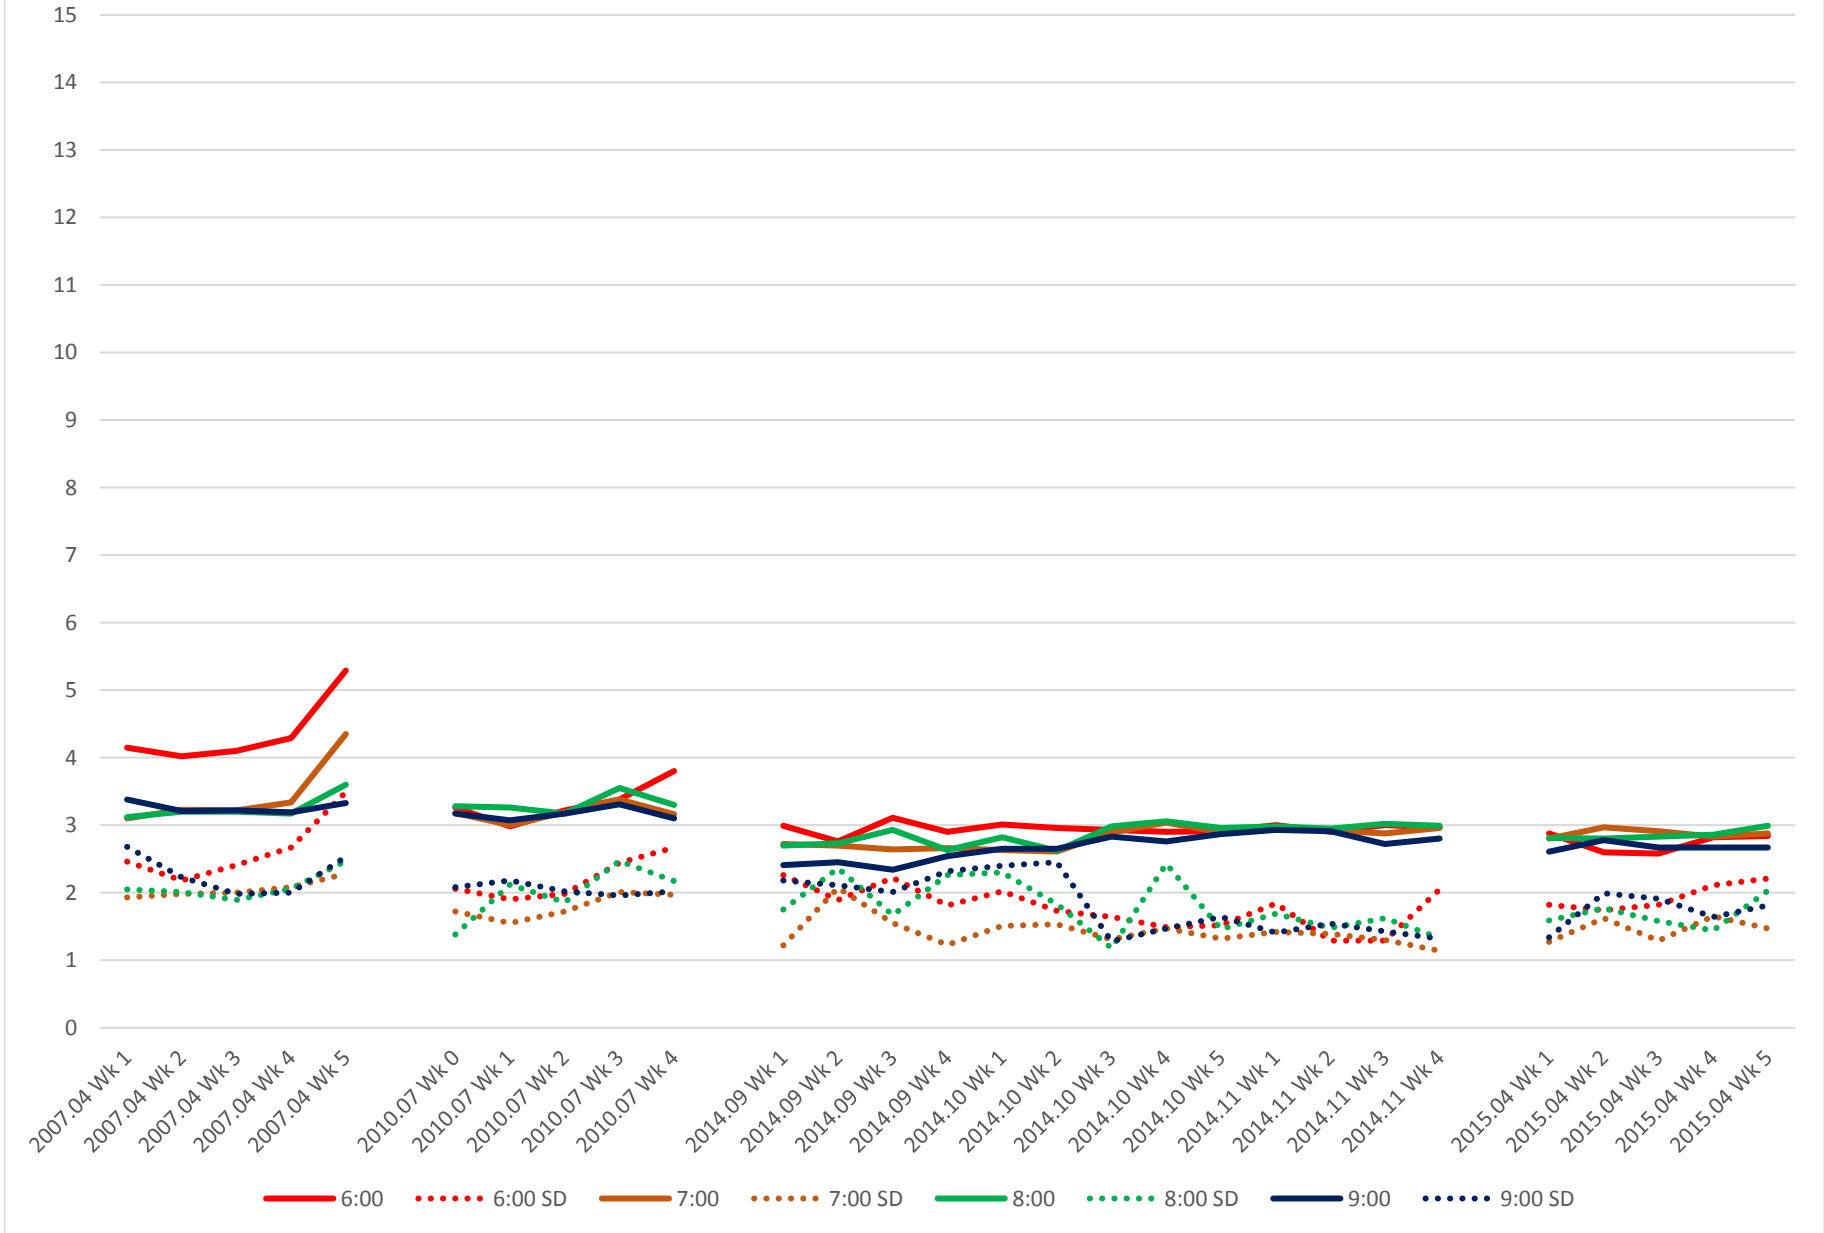

512 St. Clair Headways at Bathurst St. Westbound Morning

512 St. Clair Headways at Bathurst St. Westbound Midday

512 St. Clair Headways at Bathurst St. Westbound Afternoon

512 St. Clair Headways at Bathurst St. Westbound Evening