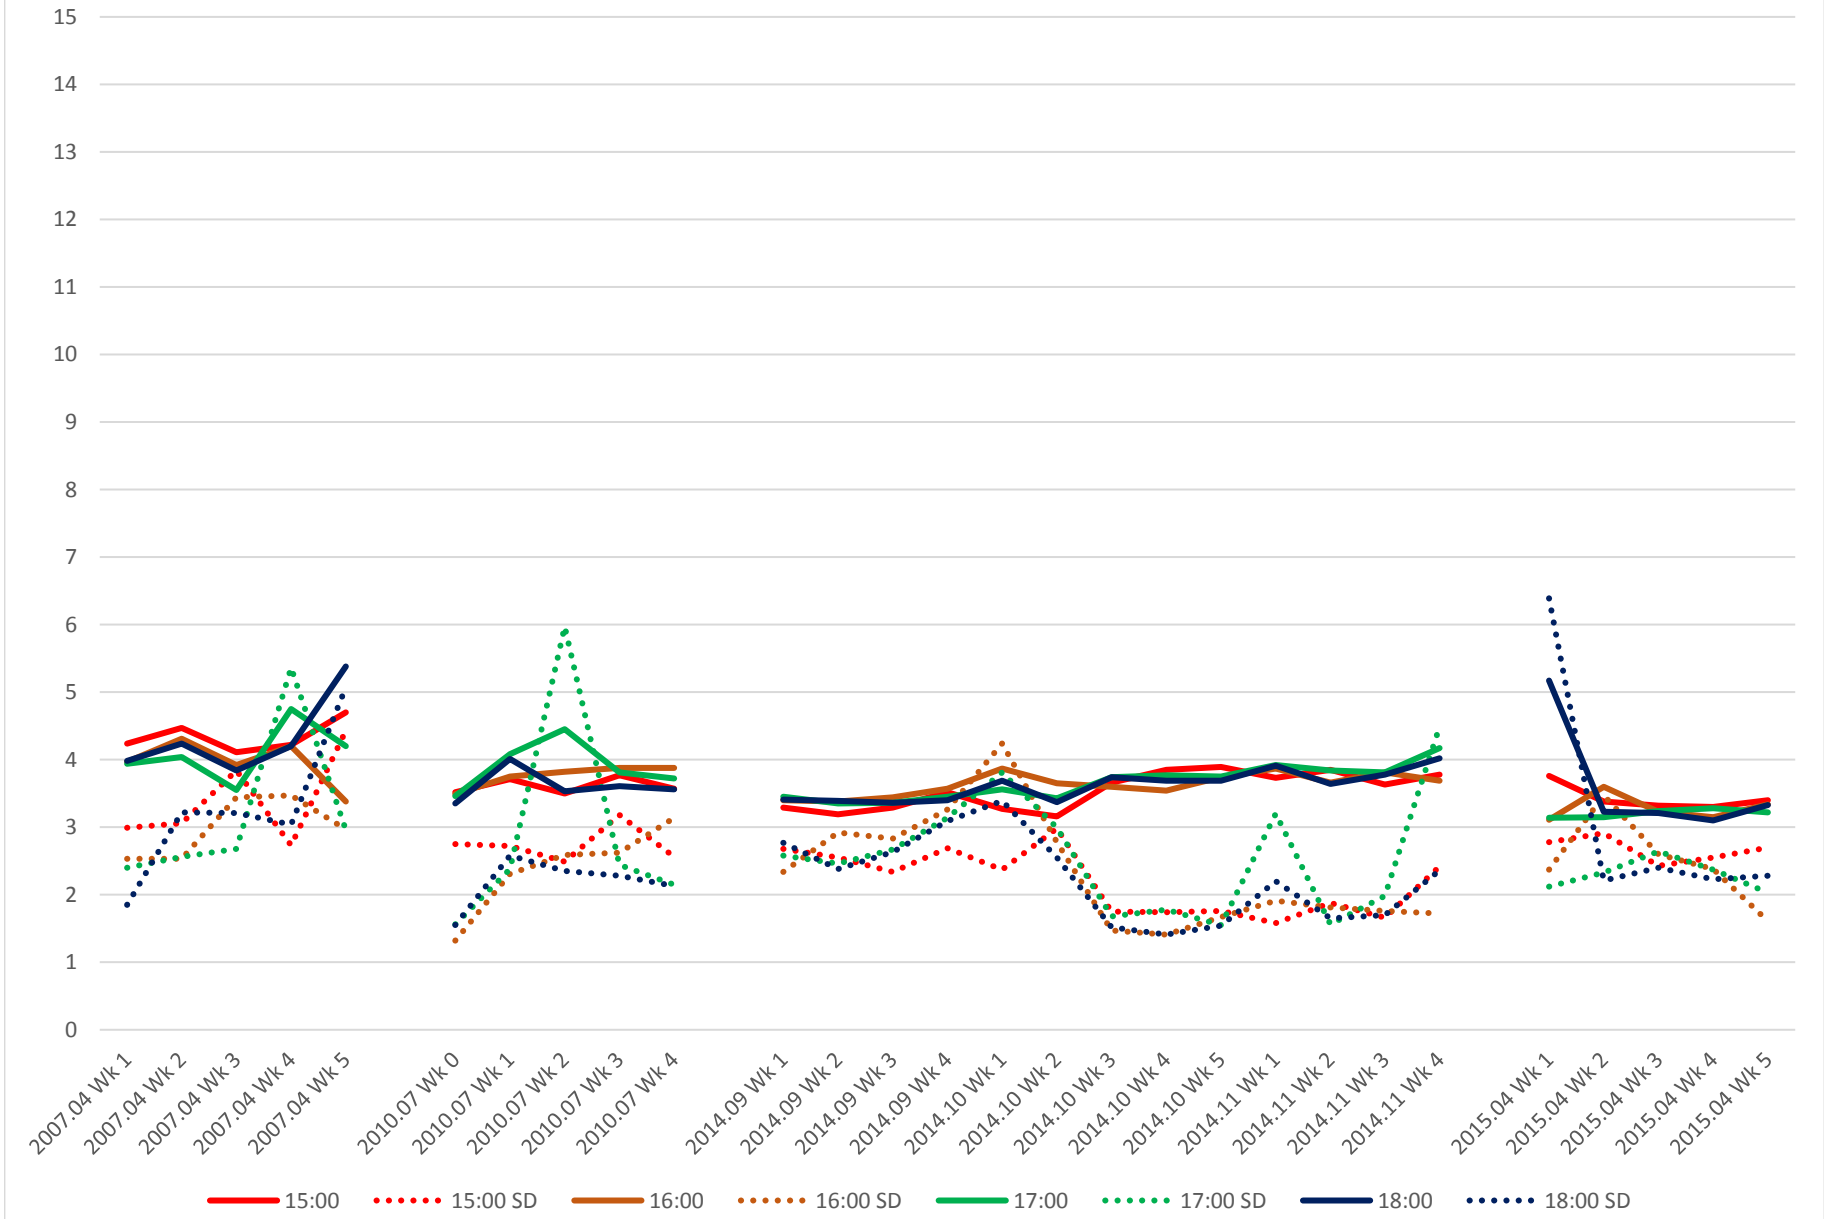

512 St. Clair Headways at Bathurst St. Westbound Morning

512 St. Clair Headways at Bathurst St. Westbound Midday

512 St. Clair Headways at Bathurst St. Westbound Afternoon

512 St. Clair Headways at Bathurst St. Westbound Evening