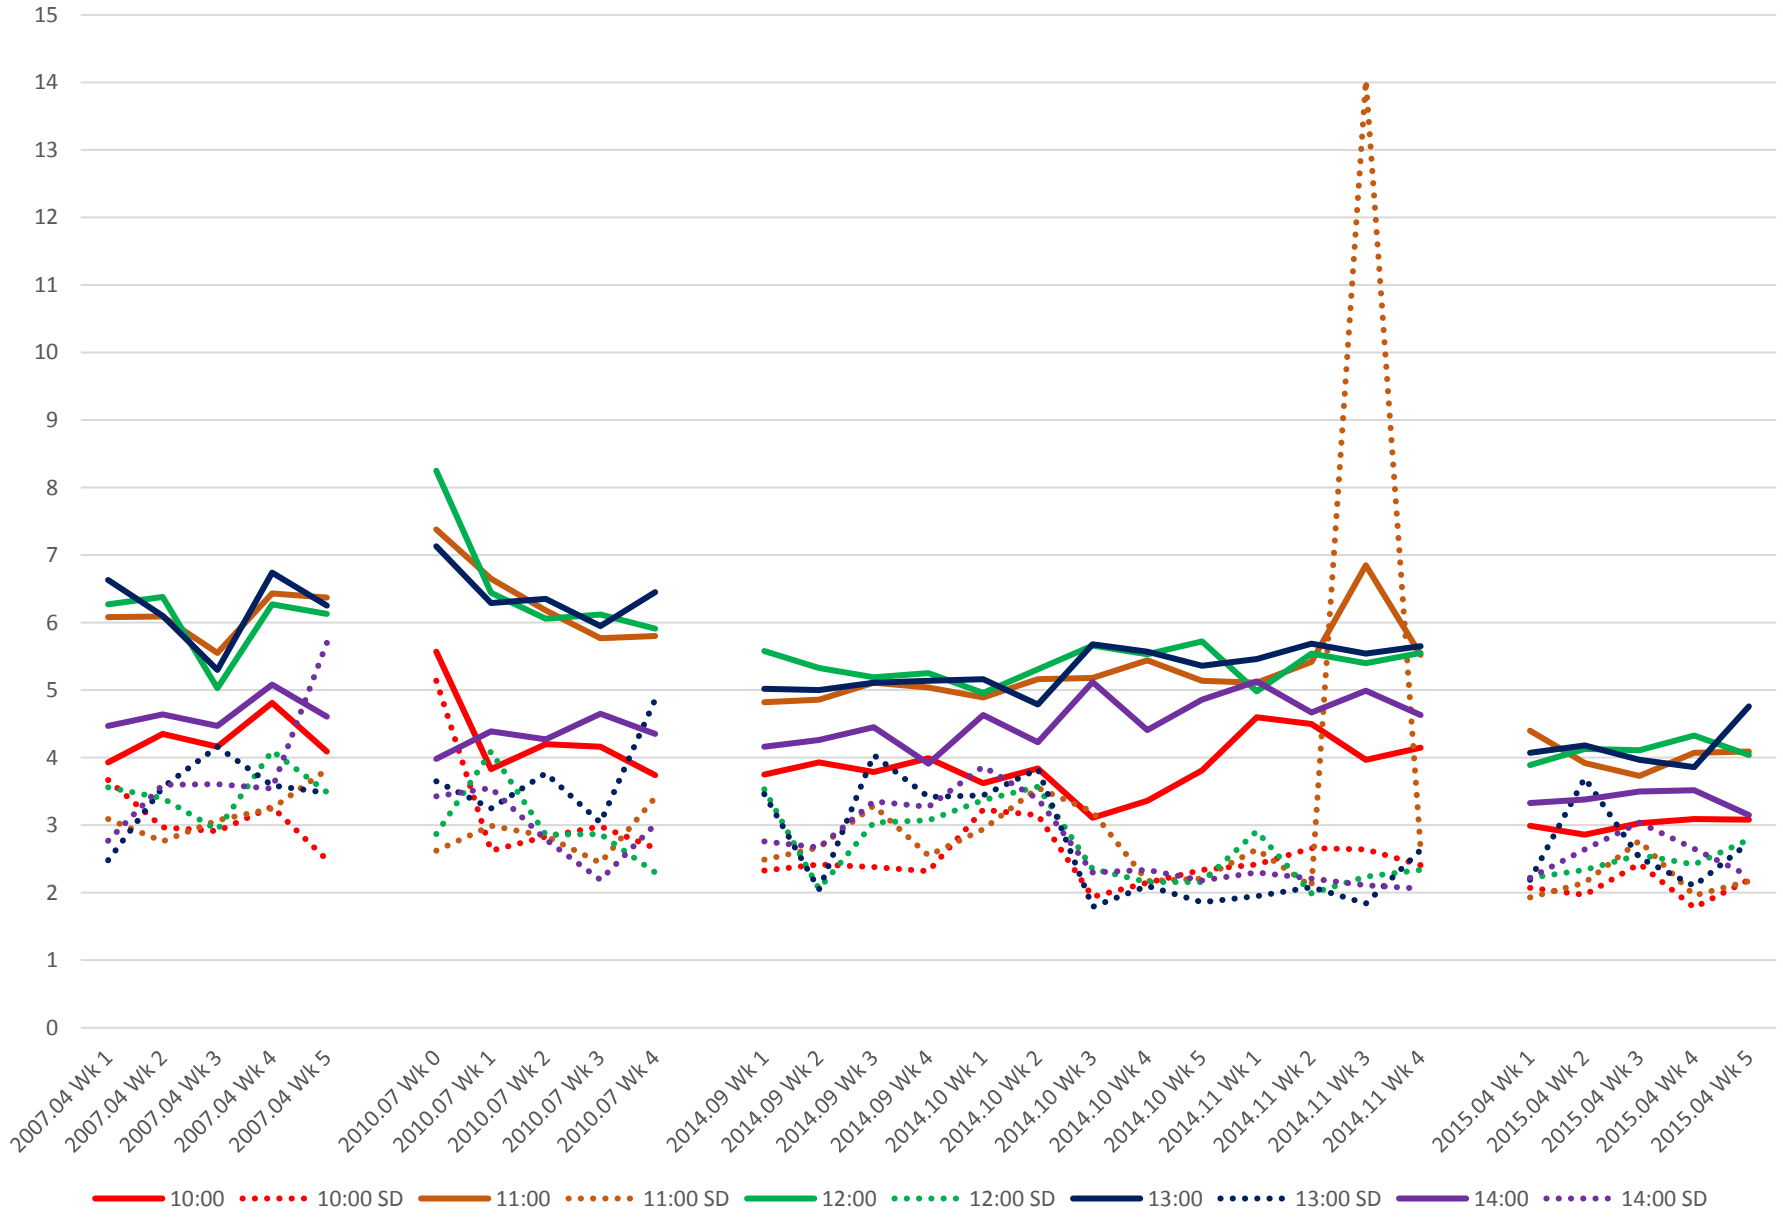

512 St. Clair Headways at Bathurst St. Westbound Morning

512 St. Clair Headways at Bathurst St. Westbound Midday

512 St. Clair Headways at Bathurst St. Westbound Afternoon

512 St. Clair Headways at Bathurst St. Westbound Evening