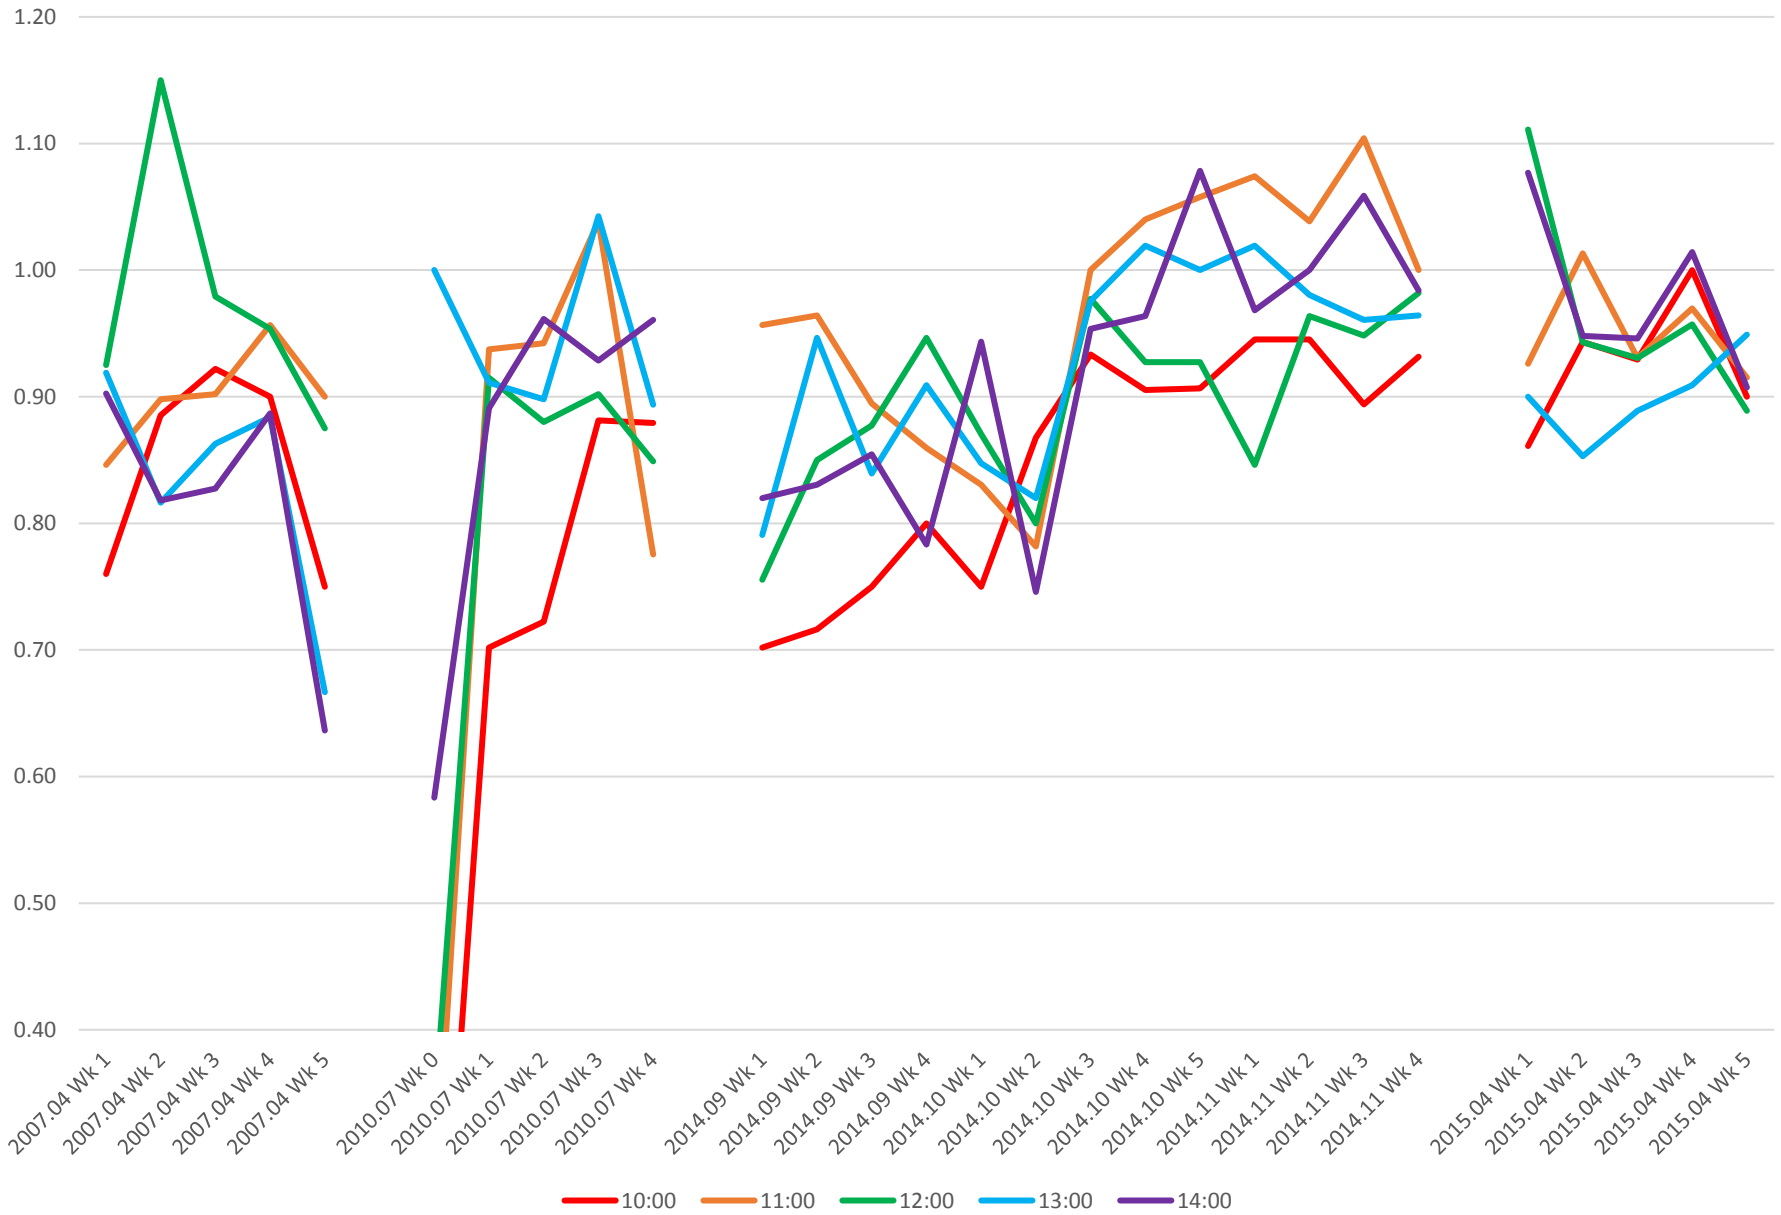

512 St. Clair Ratio of Vehicle Counts EB at Dufferin vs Keele Weekday Mornings

512 St. Clair Ratio of Vehicle Counts EB at Dufferin vs Keele Weekday Middy

512 St. Clair Ratio of Vehicle Counts EB at Dufferin vs Keele Weekday Afternoons

512 St. Clair Ratio of Vehicle Counts EB at Dufferin vs Keele Weekday Evenings