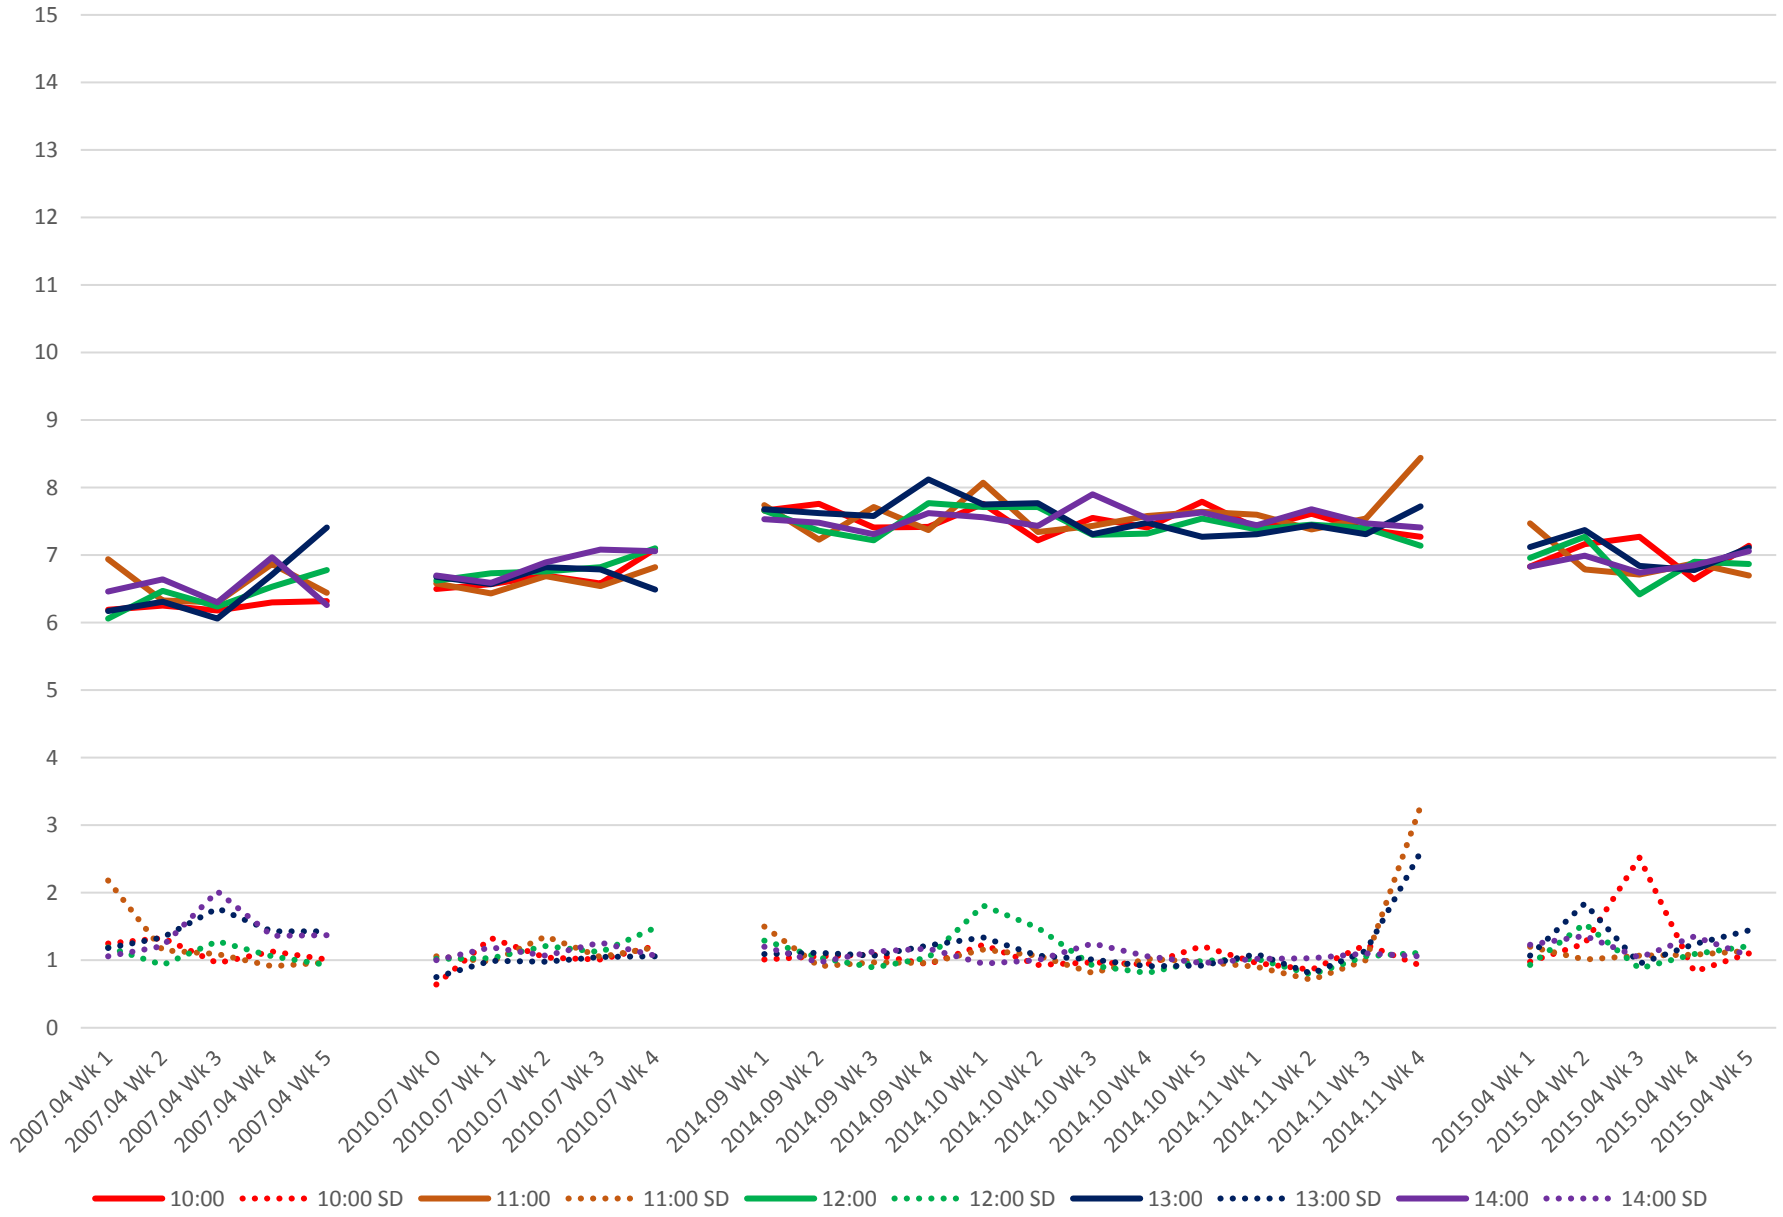

512 St. Clair Link Times From Oakwood Ave. To Bathurst St. Eastbound Morning

512 St. Clair Link Times From Oakwood Ave. To Bathurst St. Eastbound Midday

512 St. Clair Link Times From Oakwood Ave. To Bathurst St. Eastbound Afternoon

512 St. Clair Link Times From Oakwood Ave. To Bathurst St. Eastbound Evening