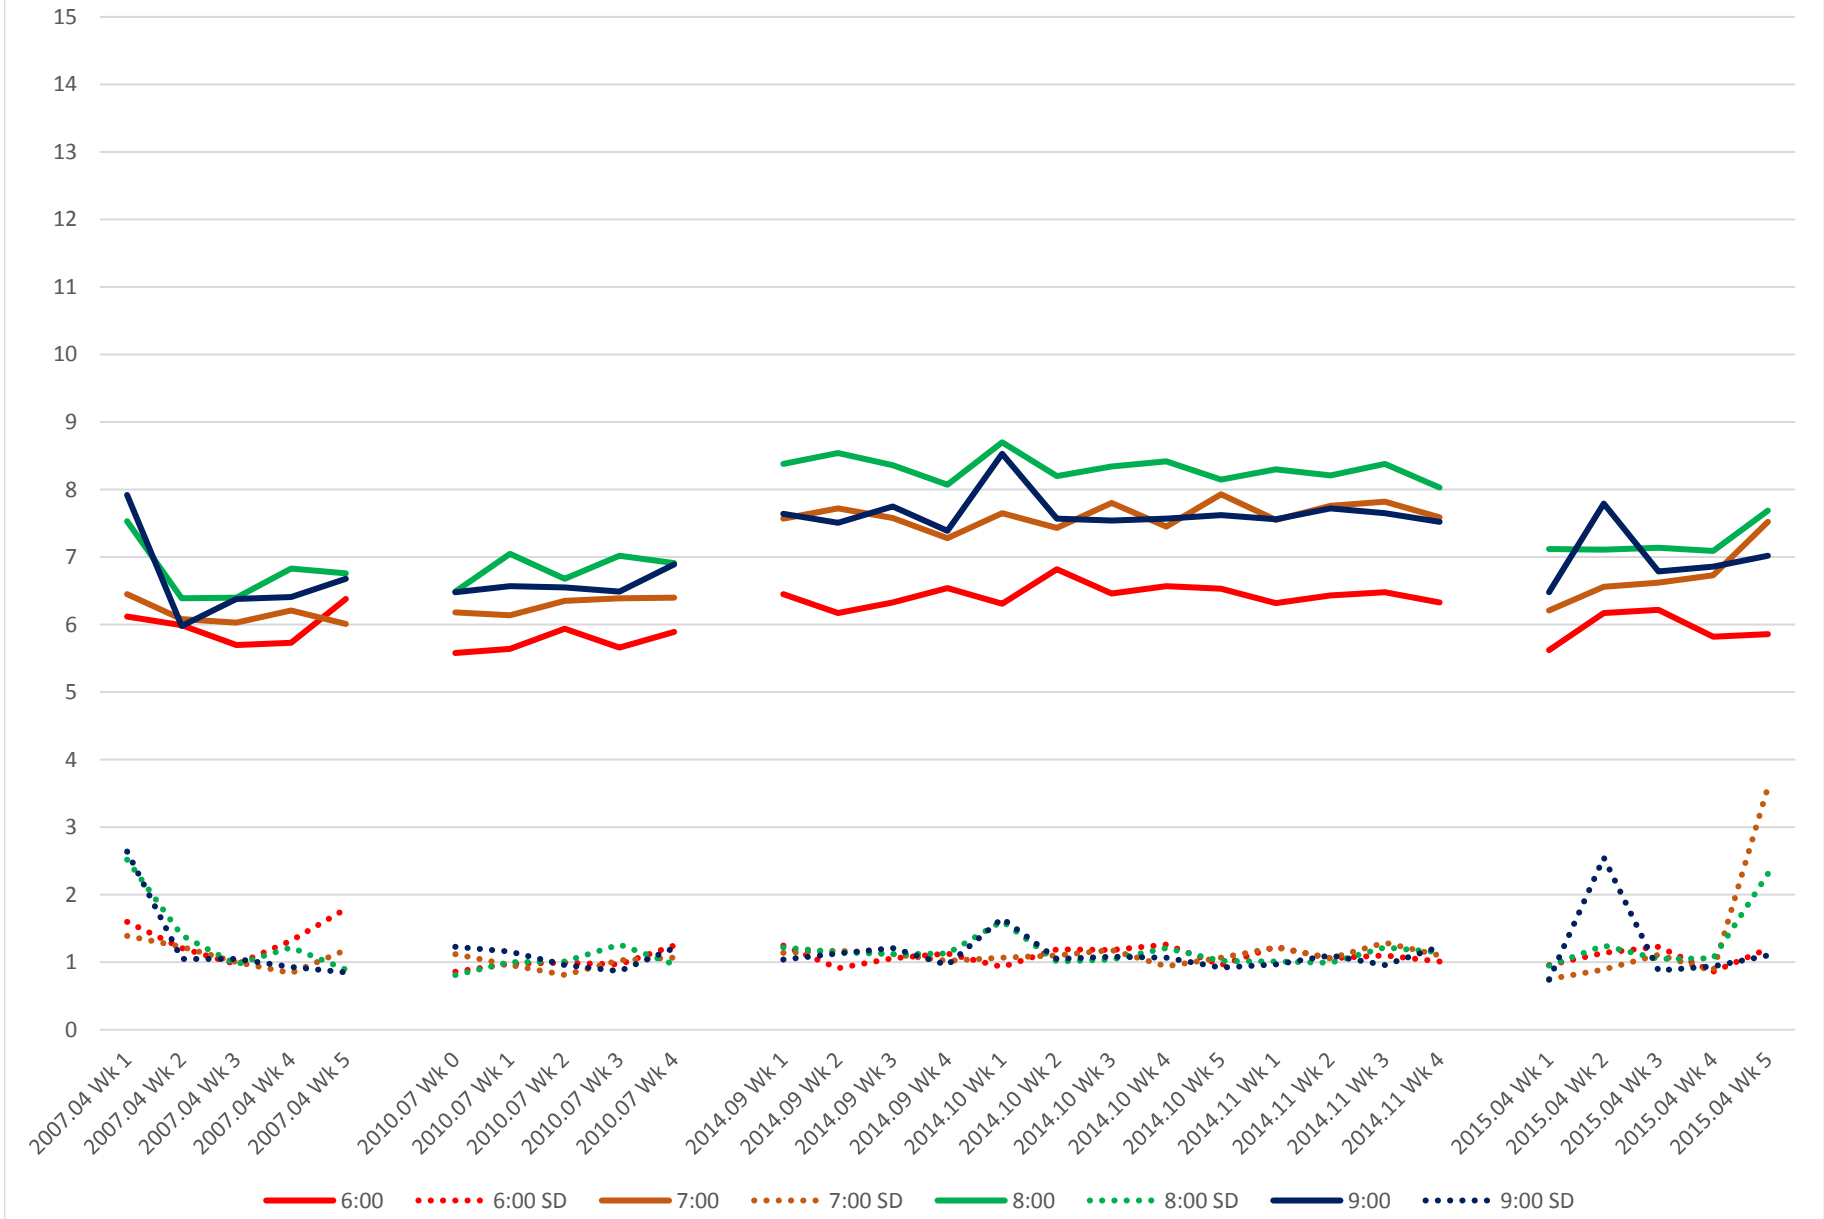

512 St. Clair Link Times From Oakwood Ave. To Bathurst St. Eastbound Morning

512 St. Clair Link Times From Oakwood Ave. To Bathurst St. Eastbound Midday

512 St. Clair Link Times From Oakwood Ave. To Bathurst St. Eastbound Afternoon

512 St. Clair Link Times From Oakwood Ave. To Bathurst St. Eastbound Evening