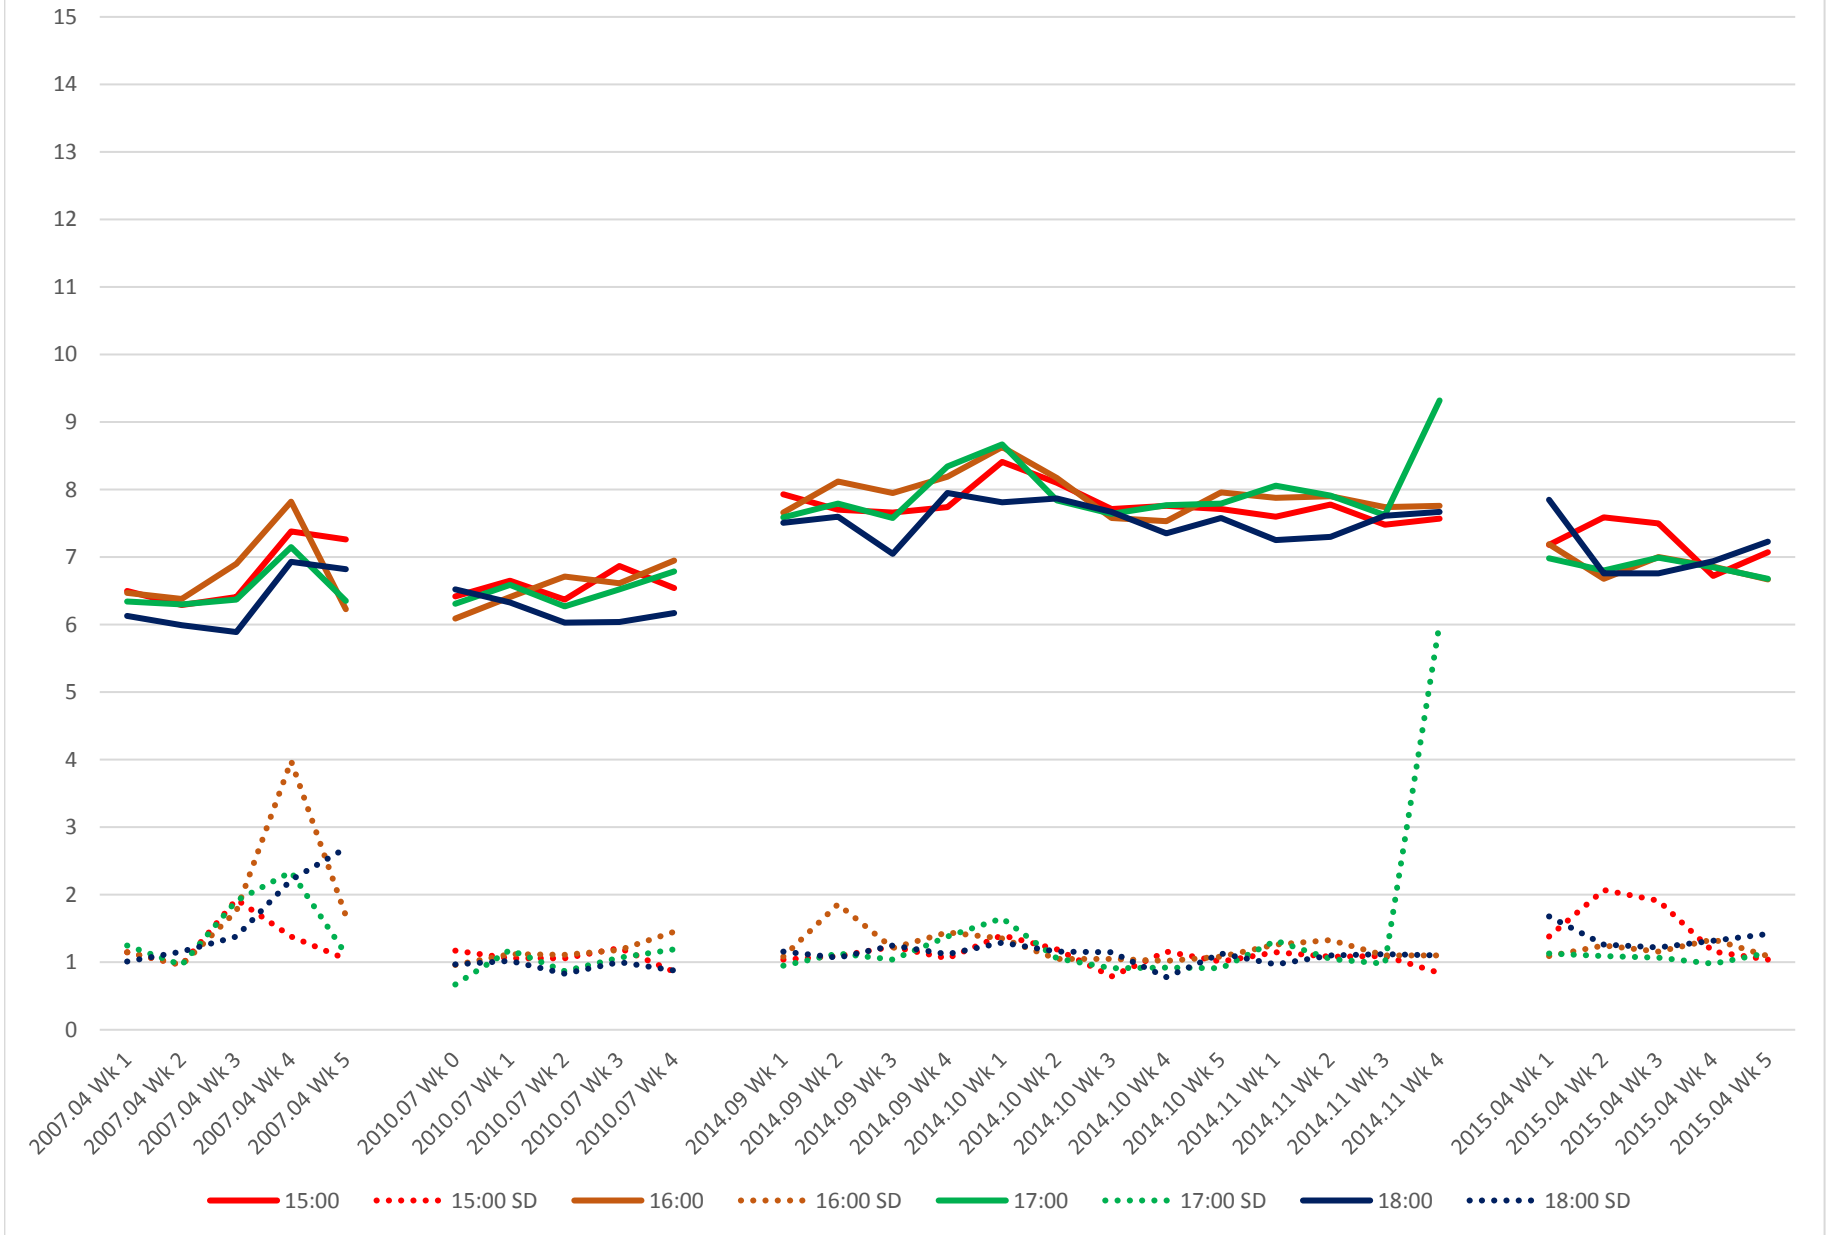

512 St. Clair Link Times From Oakwood Ave. To Bathurst St. Eastbound Morning

512 St. Clair Link Times From Oakwood Ave. To Bathurst St. Eastbound Midday

512 St. Clair Link Times From Oakwood Ave. To Bathurst St. Eastbound Afternoon

512 St. Clair Link Times From Oakwood Ave. To Bathurst St. Eastbound Evening