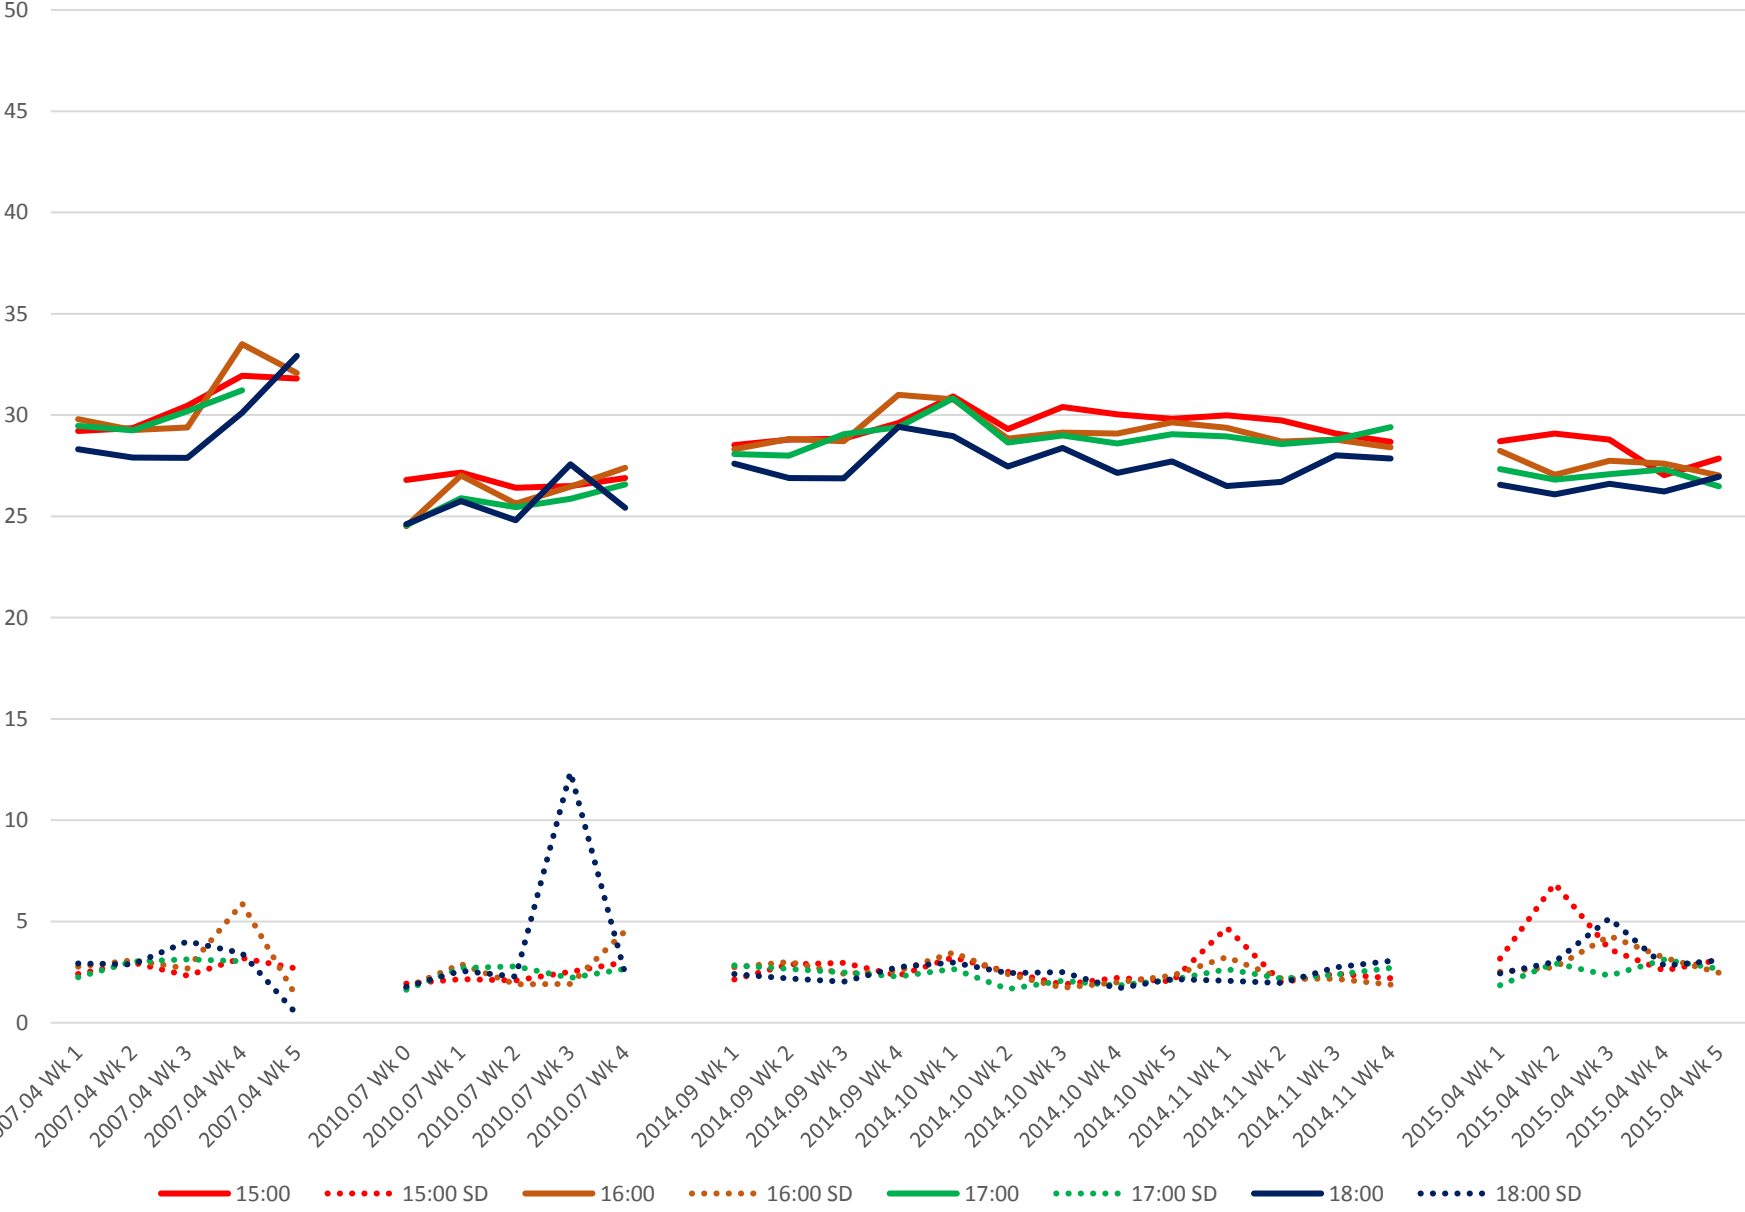

512 St. Clair Link Times From Keele St. To Yonge St. Eastbound Morning

512 St. Clair Link Times From Keele St. To Yonge St. Eastbound Midday

512 St. Clair Link Times From Keele St. To Yonge St. Eastbound Afternoon

512 St. Clair Link Times From Keele St. To Yonge St. Eastbound Evening