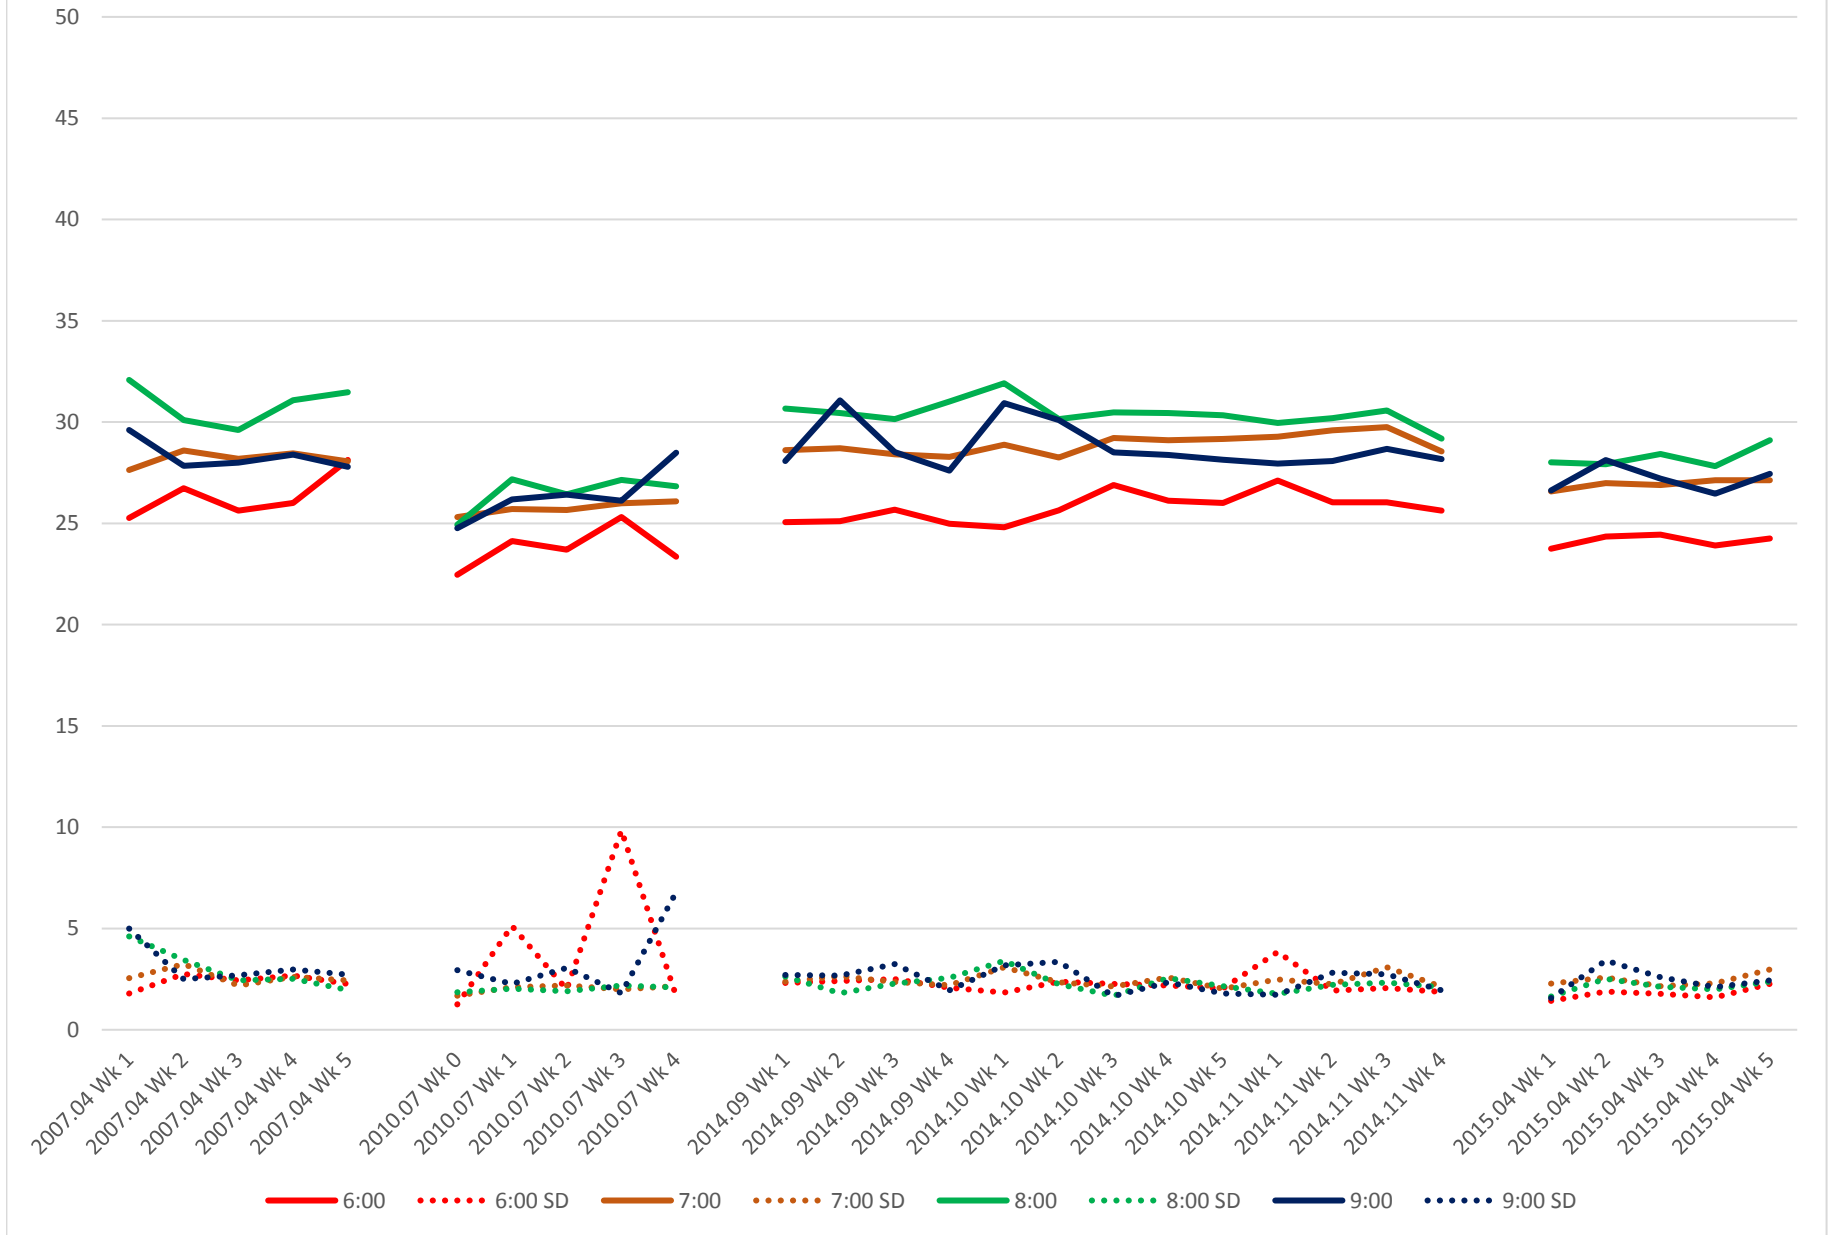

512 St. Clair Link Times From Keele St. To Yonge St. Eastbound Morning

512 St. Clair Link Times From Keele St. To Yonge St. Eastbound Midday

512 St. Clair Link Times From Keele St. To Yonge St. Eastbound Afternoon

512 St. Clair Link Times From Keele St. To Yonge St. Eastbound Evening