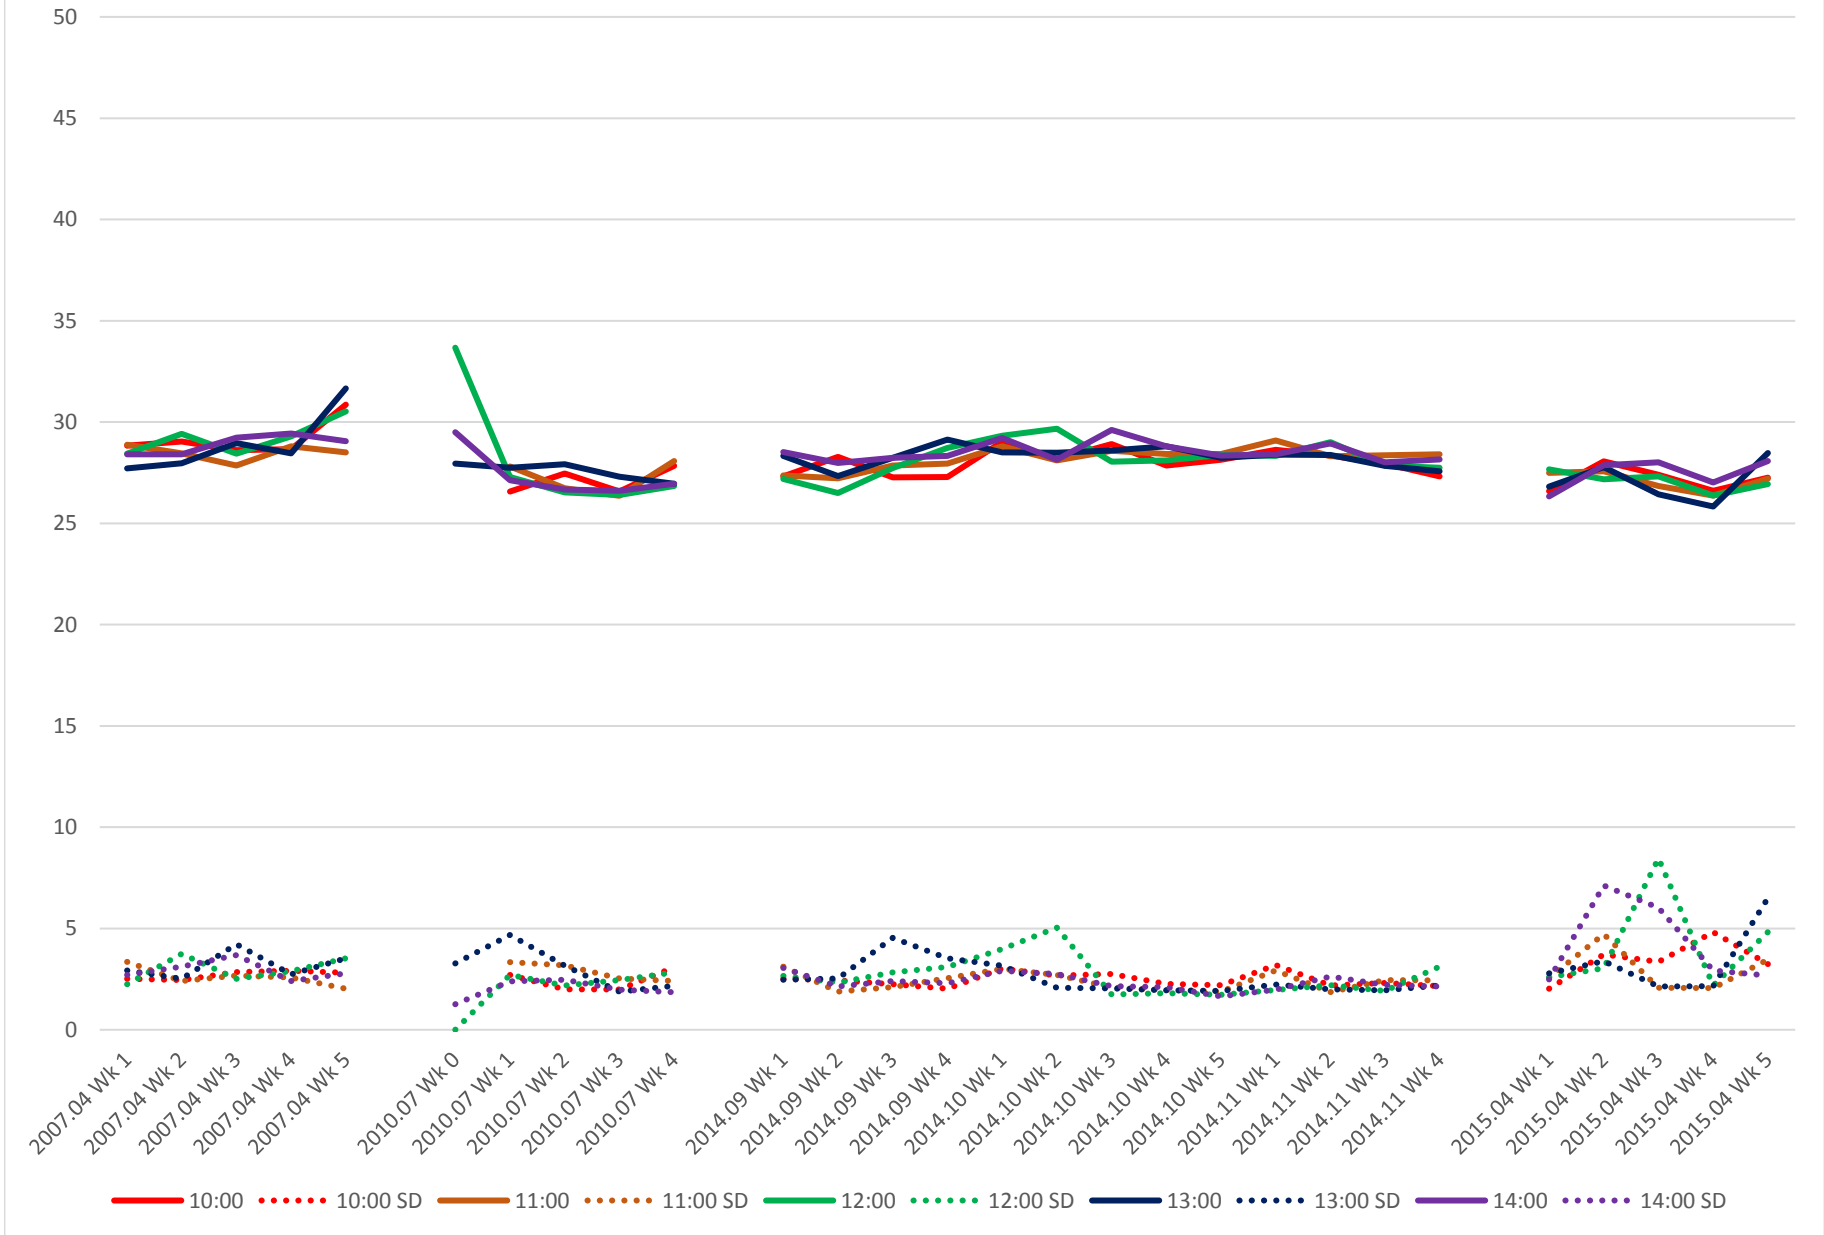

512 St. Clair Link Times From Keele St. To Yonge St. Eastbound Morning

512 St. Clair Link Times From Keele St. To Yonge St. Eastbound Midday

512 St. Clair Link Times From Keele St. To Yonge St. Eastbound Afternoon

512 St. Clair Link Times From Keele St. To Yonge St. Eastbound Evening