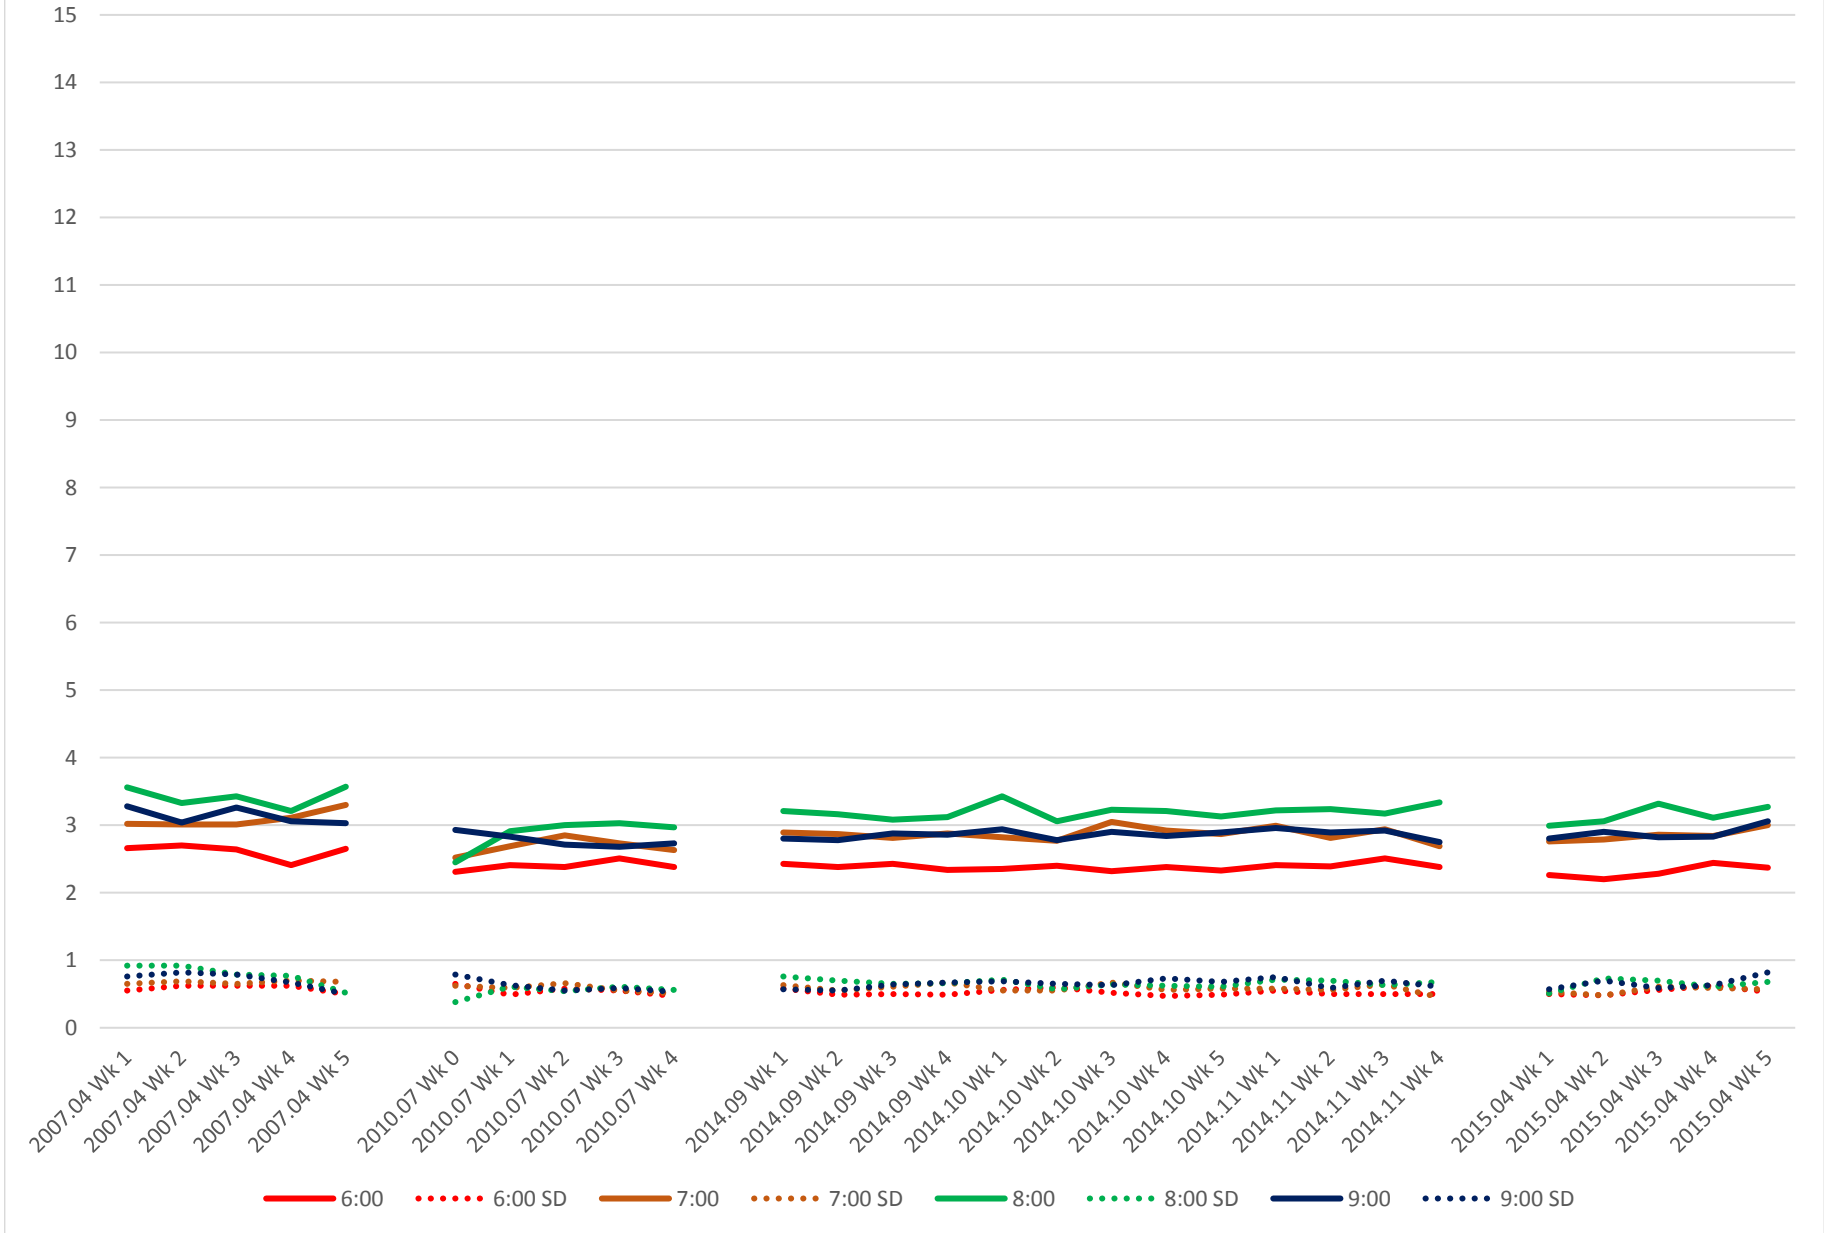

### 512 St. Clair Link Times From Dufferin St. To Oakwood Ave. Eastbound Morning

### 512 St. Clair Link Times From Dufferin St. To Oakwood Ave. Eastbound Midday

### 512 St. Clair Link Times From Dufferin St. To Oakwood Ave. Eastbound Afternoon

### 512 St. Clair Link Times From Dufferin St. To Oakwood Ave. Eastbound Evening