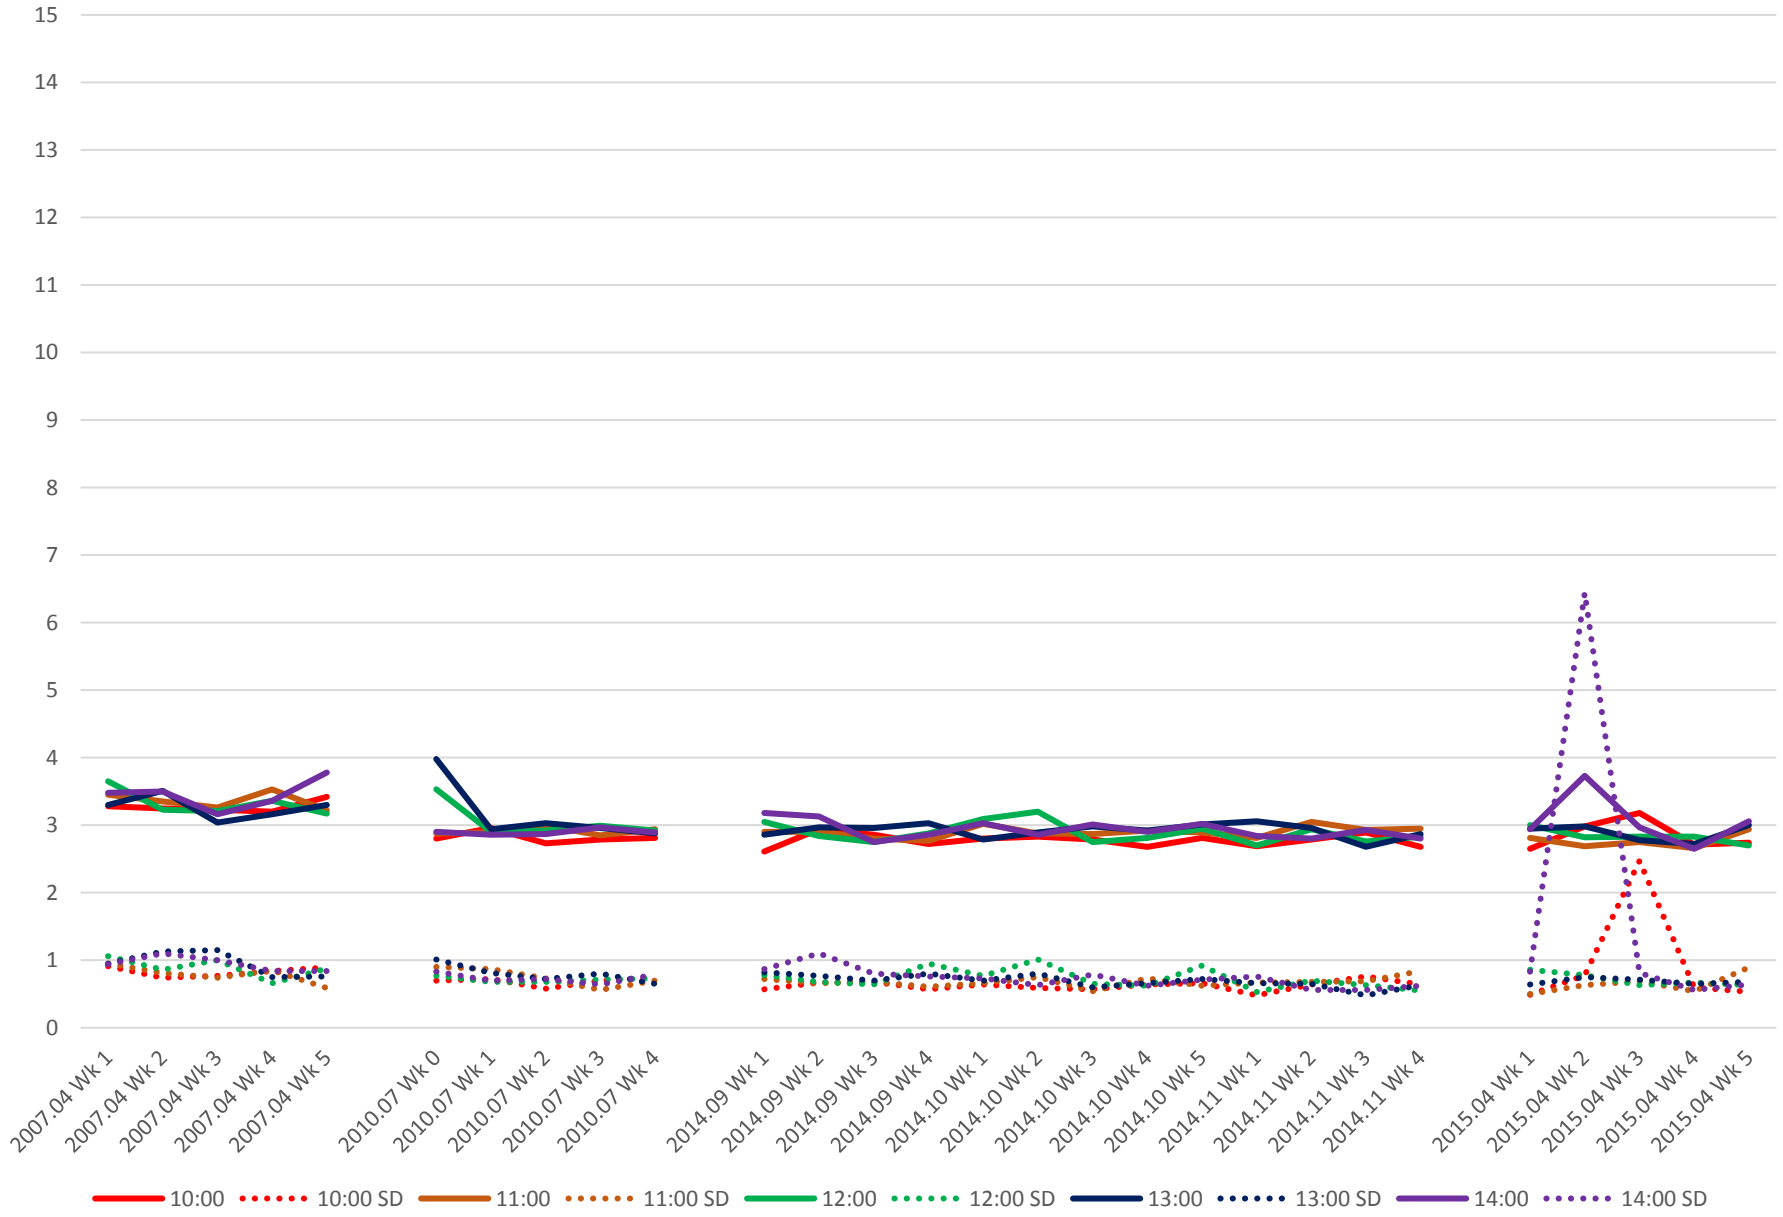

### 512 St. Clair Link Times From Dufferin St. To Oakwood Ave. Eastbound Morning

### 512 St. Clair Link Times From Dufferin St. To Oakwood Ave. Eastbound Midday

### 512 St. Clair Link Times From Dufferin St. To Oakwood Ave. Eastbound Afternoon

### 512 St. Clair Link Times From Dufferin St. To Oakwood Ave. Eastbound Evening