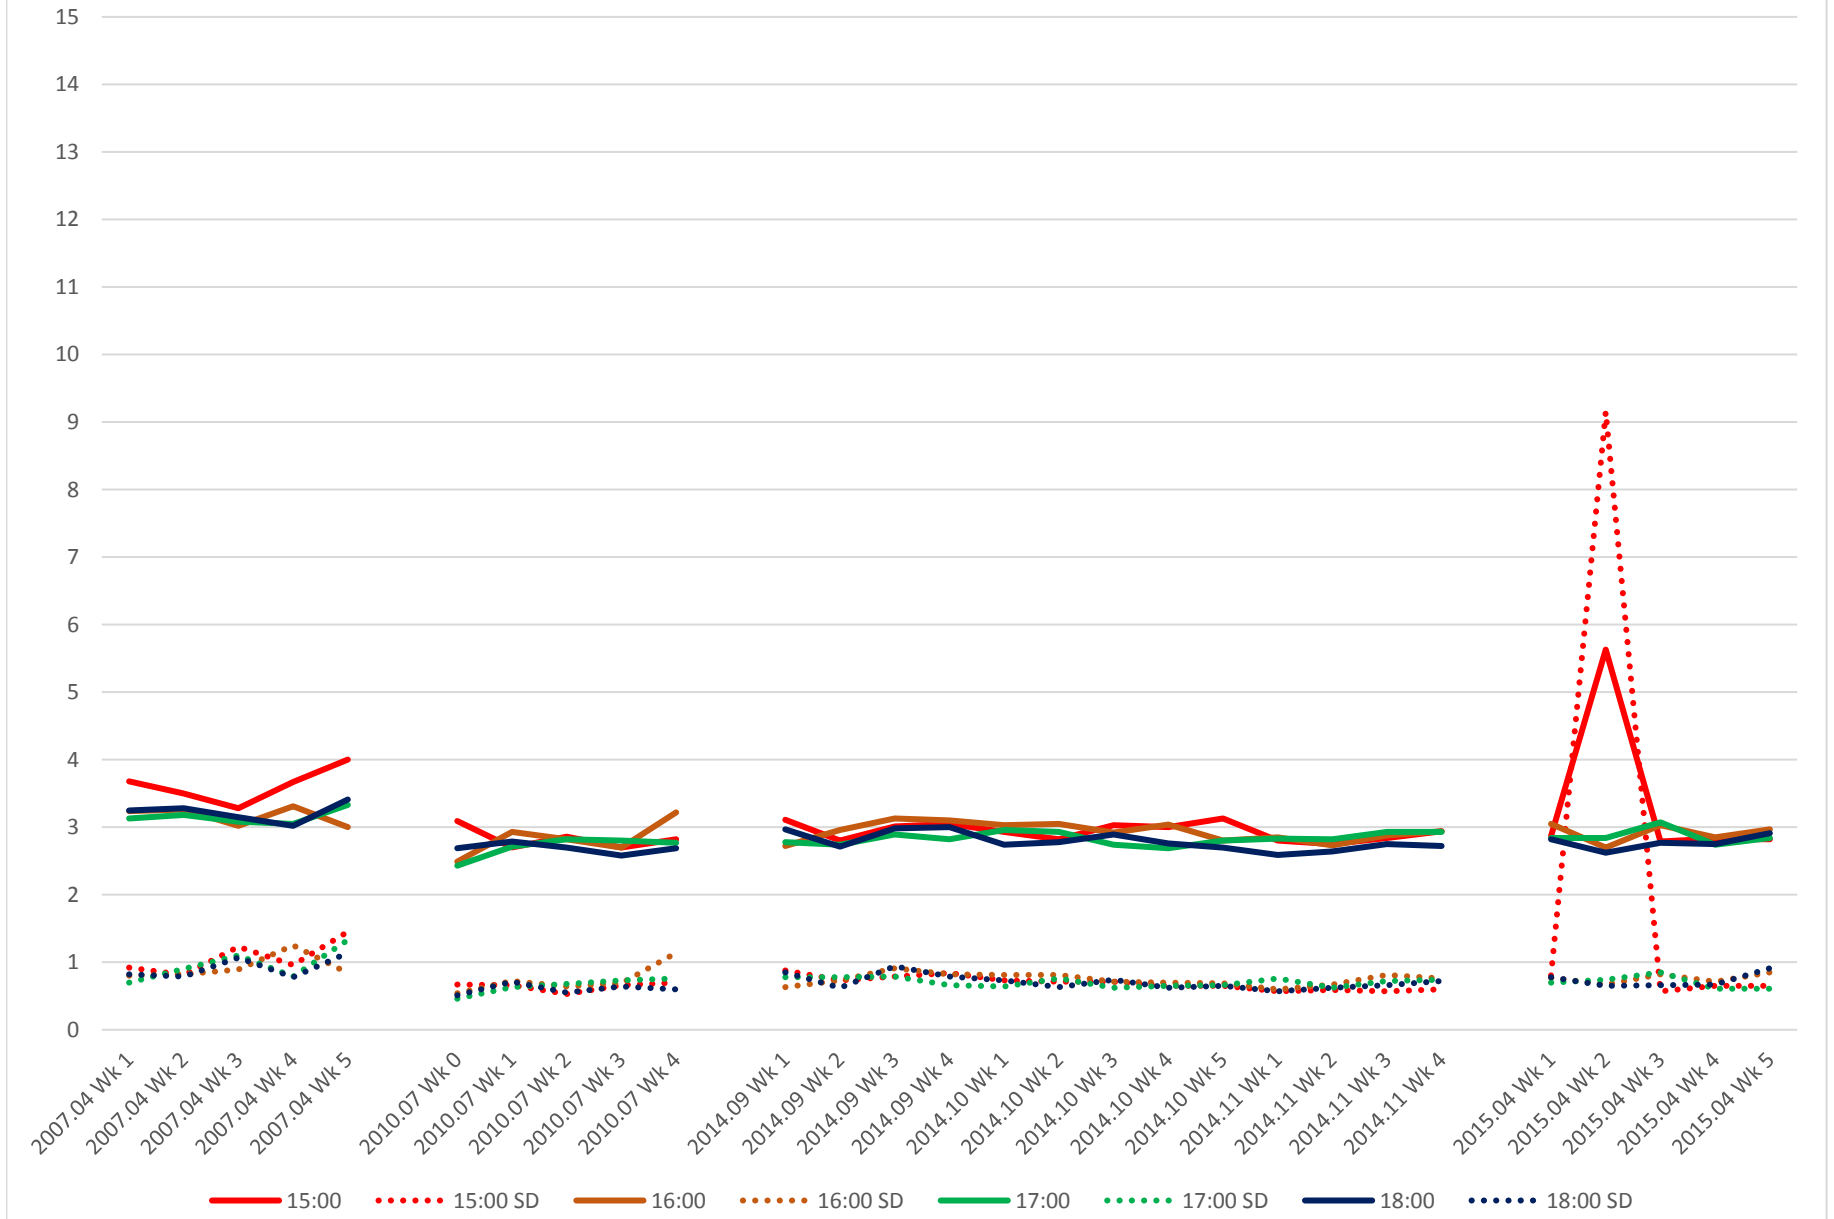

### 512 St. Clair Link Times From Dufferin St. To Oakwood Ave. Eastbound Morning

### 512 St. Clair Link Times From Dufferin St. To Oakwood Ave. Eastbound Midday

### 512 St. Clair Link Times From Dufferin St. To Oakwood Ave. Eastbound Afternoon

### 512 St. Clair Link Times From Dufferin St. To Oakwood Ave. Eastbound Evening