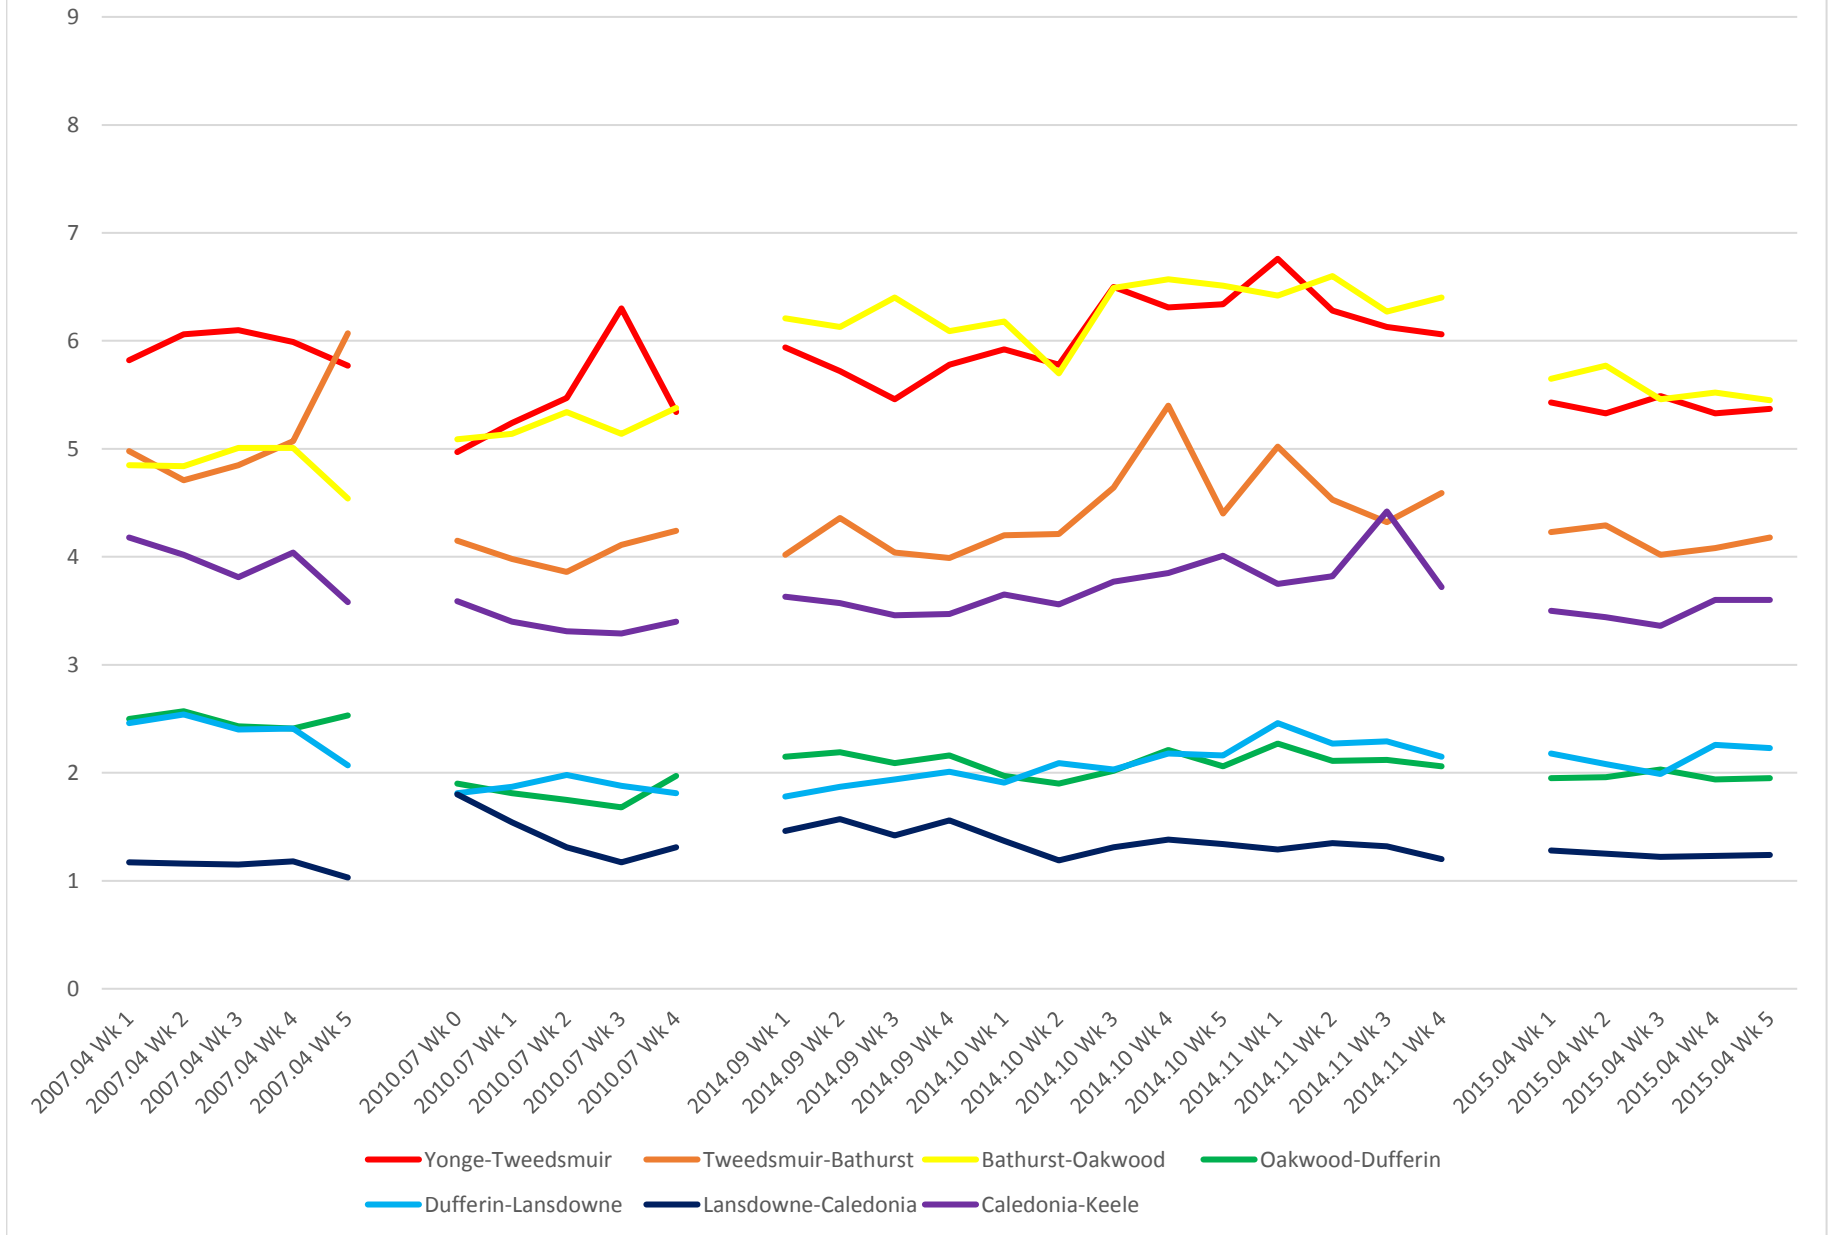

512 St. Clair Link History Westbound 06:00-07:00 AM Weekdays

512 St. Clair Link History Westbound 07:00-08:00 AM Weekdays

512 St. Clair Link History Westbound 12:00-01:00 PM Weekdays