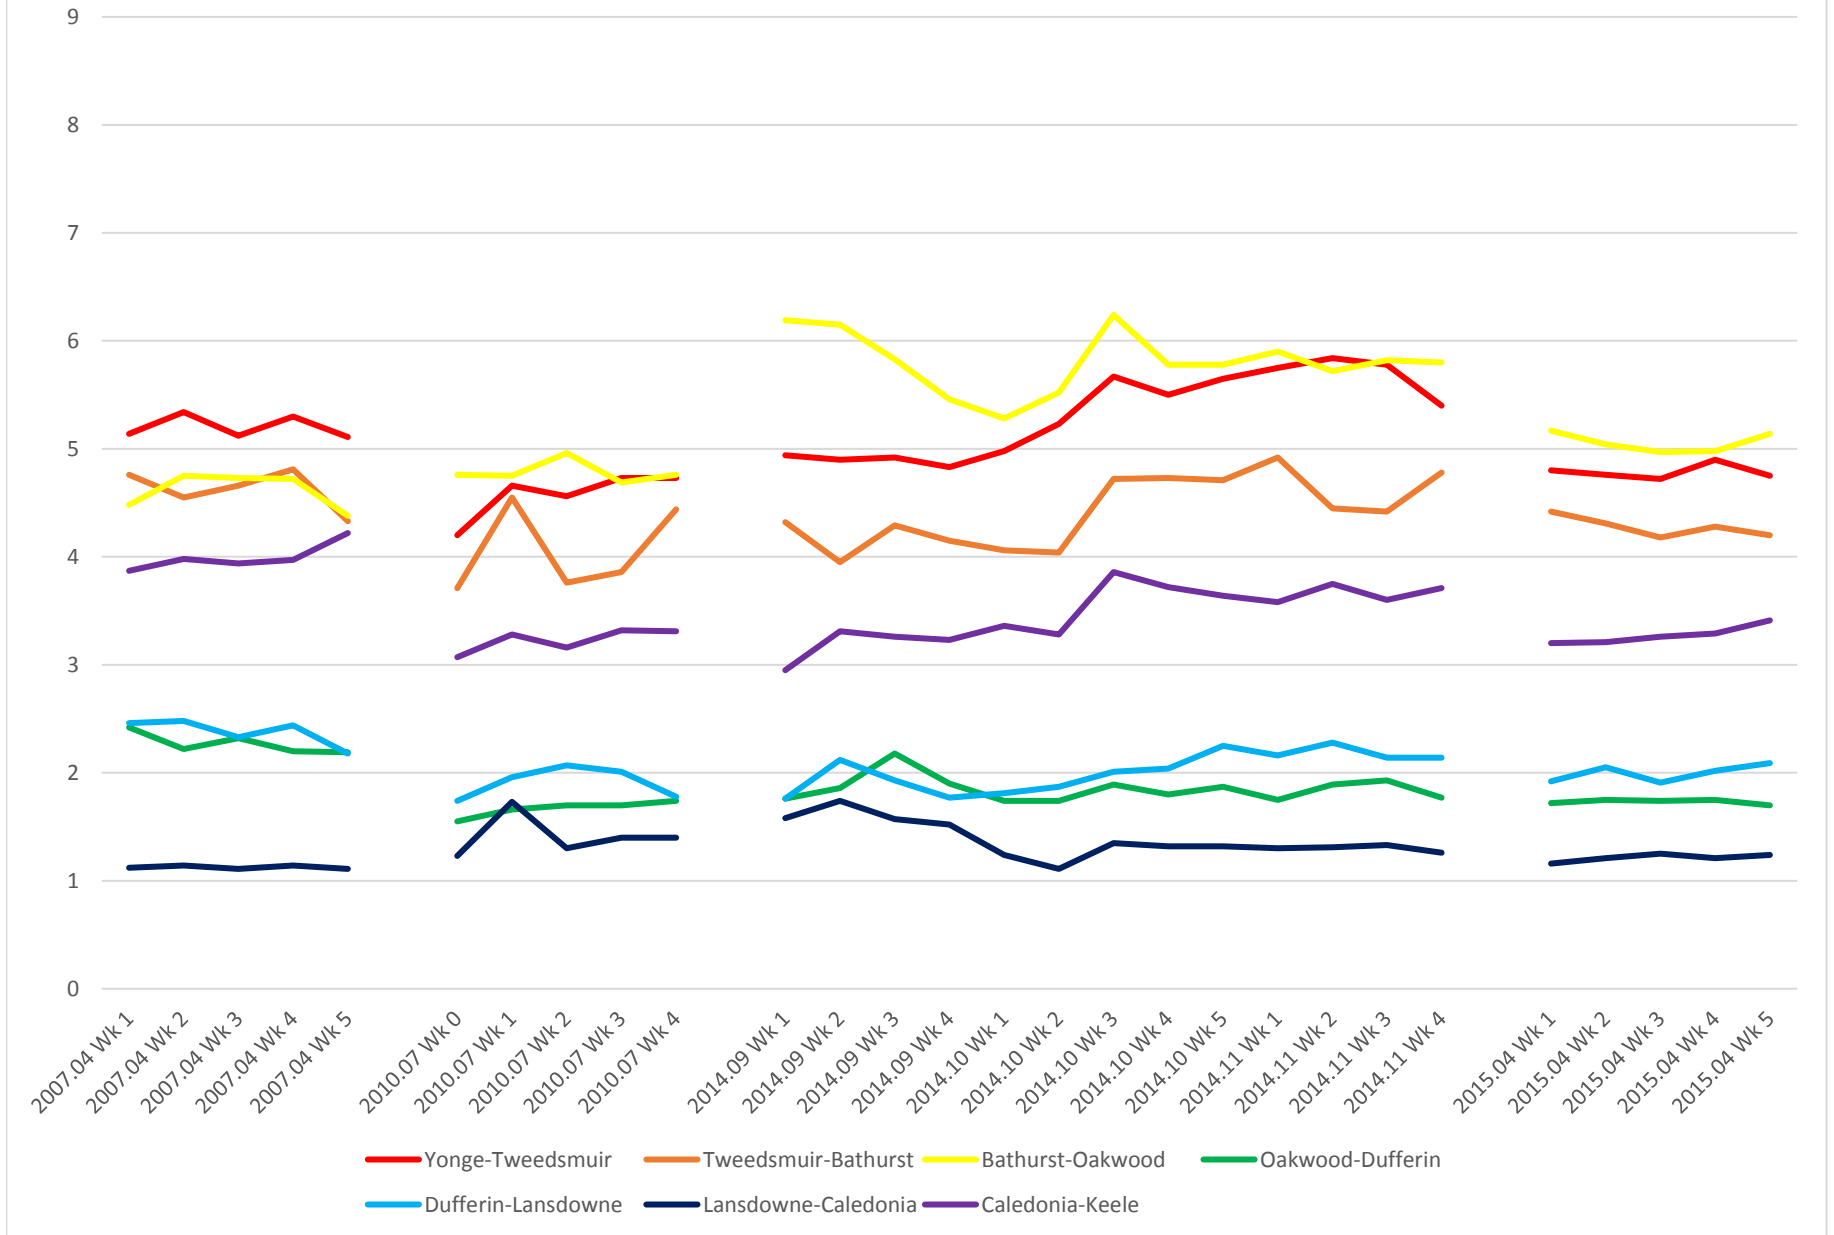

512 St. Clair Link History Westbound 06:00-07:00 AM Weekdays

512 St. Clair Link History Westbound 07:00-08:00 AM Weekdays

512 St. Clair Link History Westbound 12:00-01:00 PM Weekdays