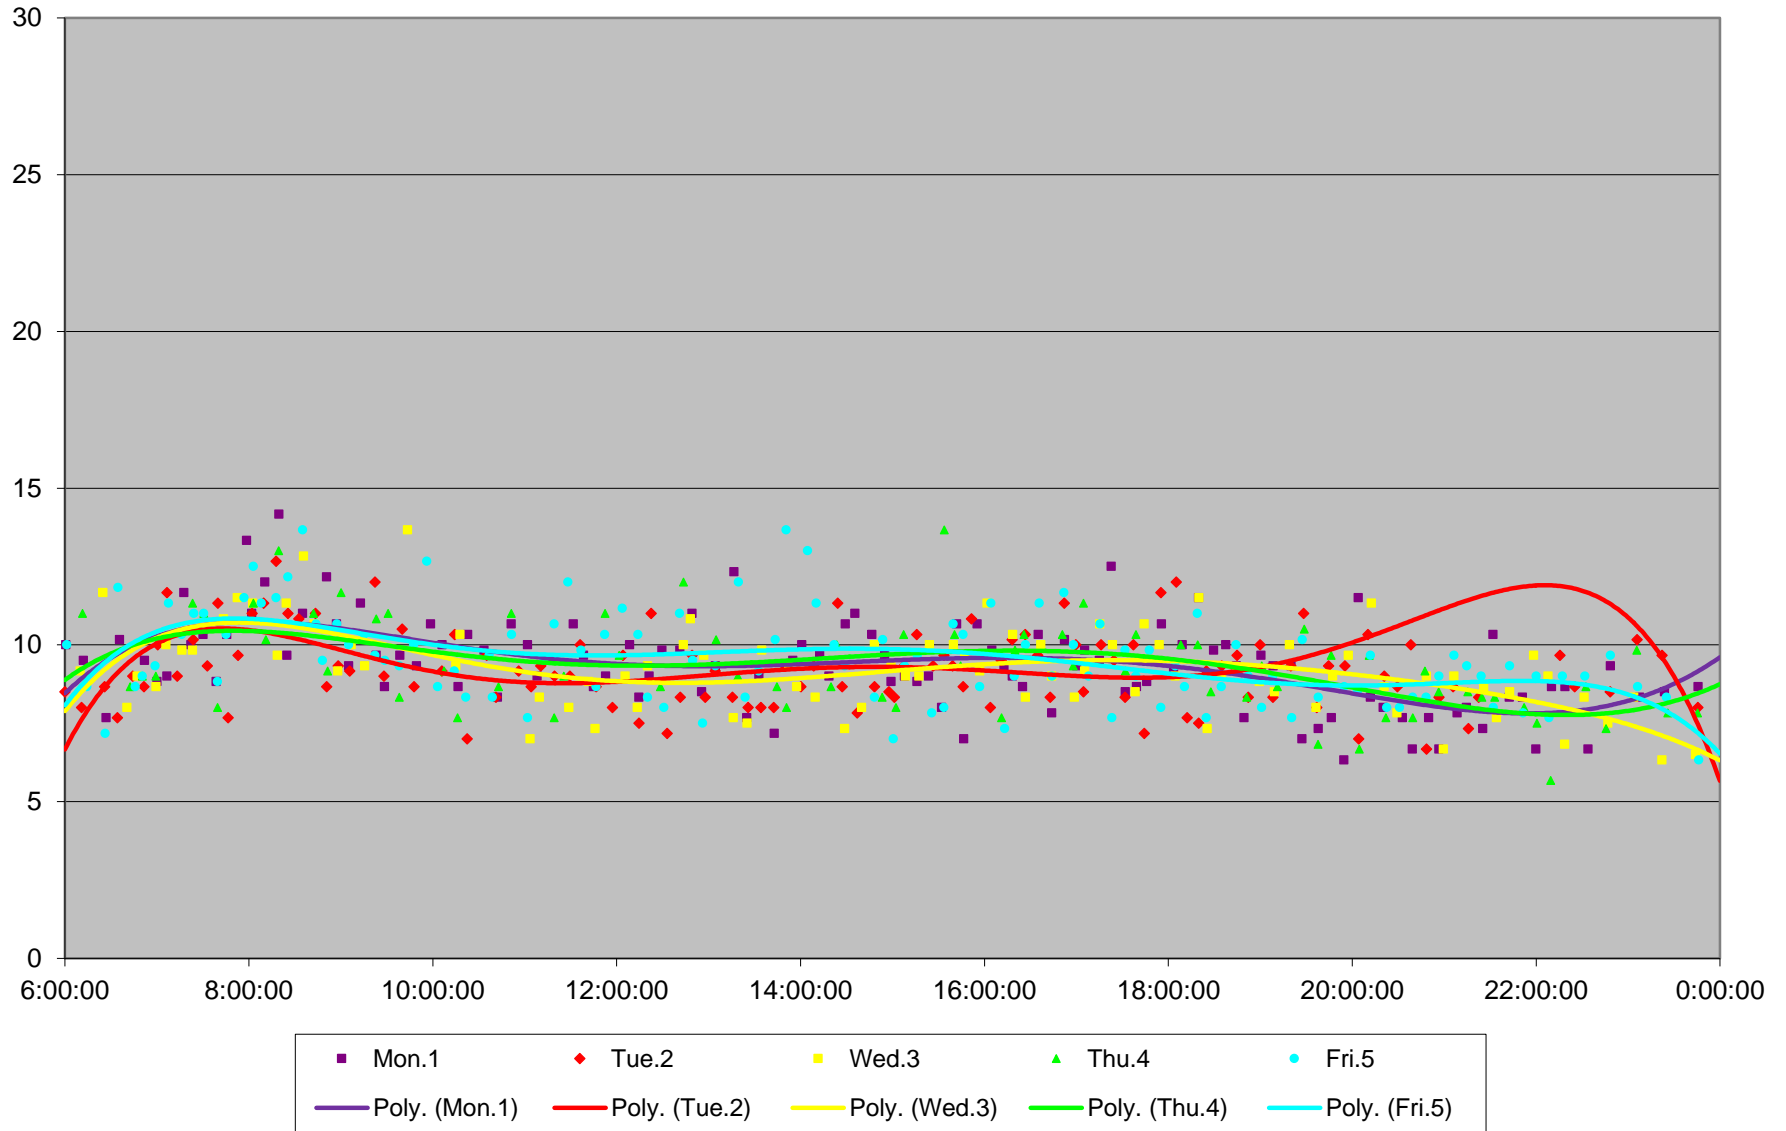

509 Harbourfront Link Times From W of Bathurst To Bay Eastbound February 2010

509 Harbourfront Link Times From W of Bathurst To Bay Eastbound February 2010

509 Harbourfront Link Times From W of Bathurst To Bay Eastbound February 2010