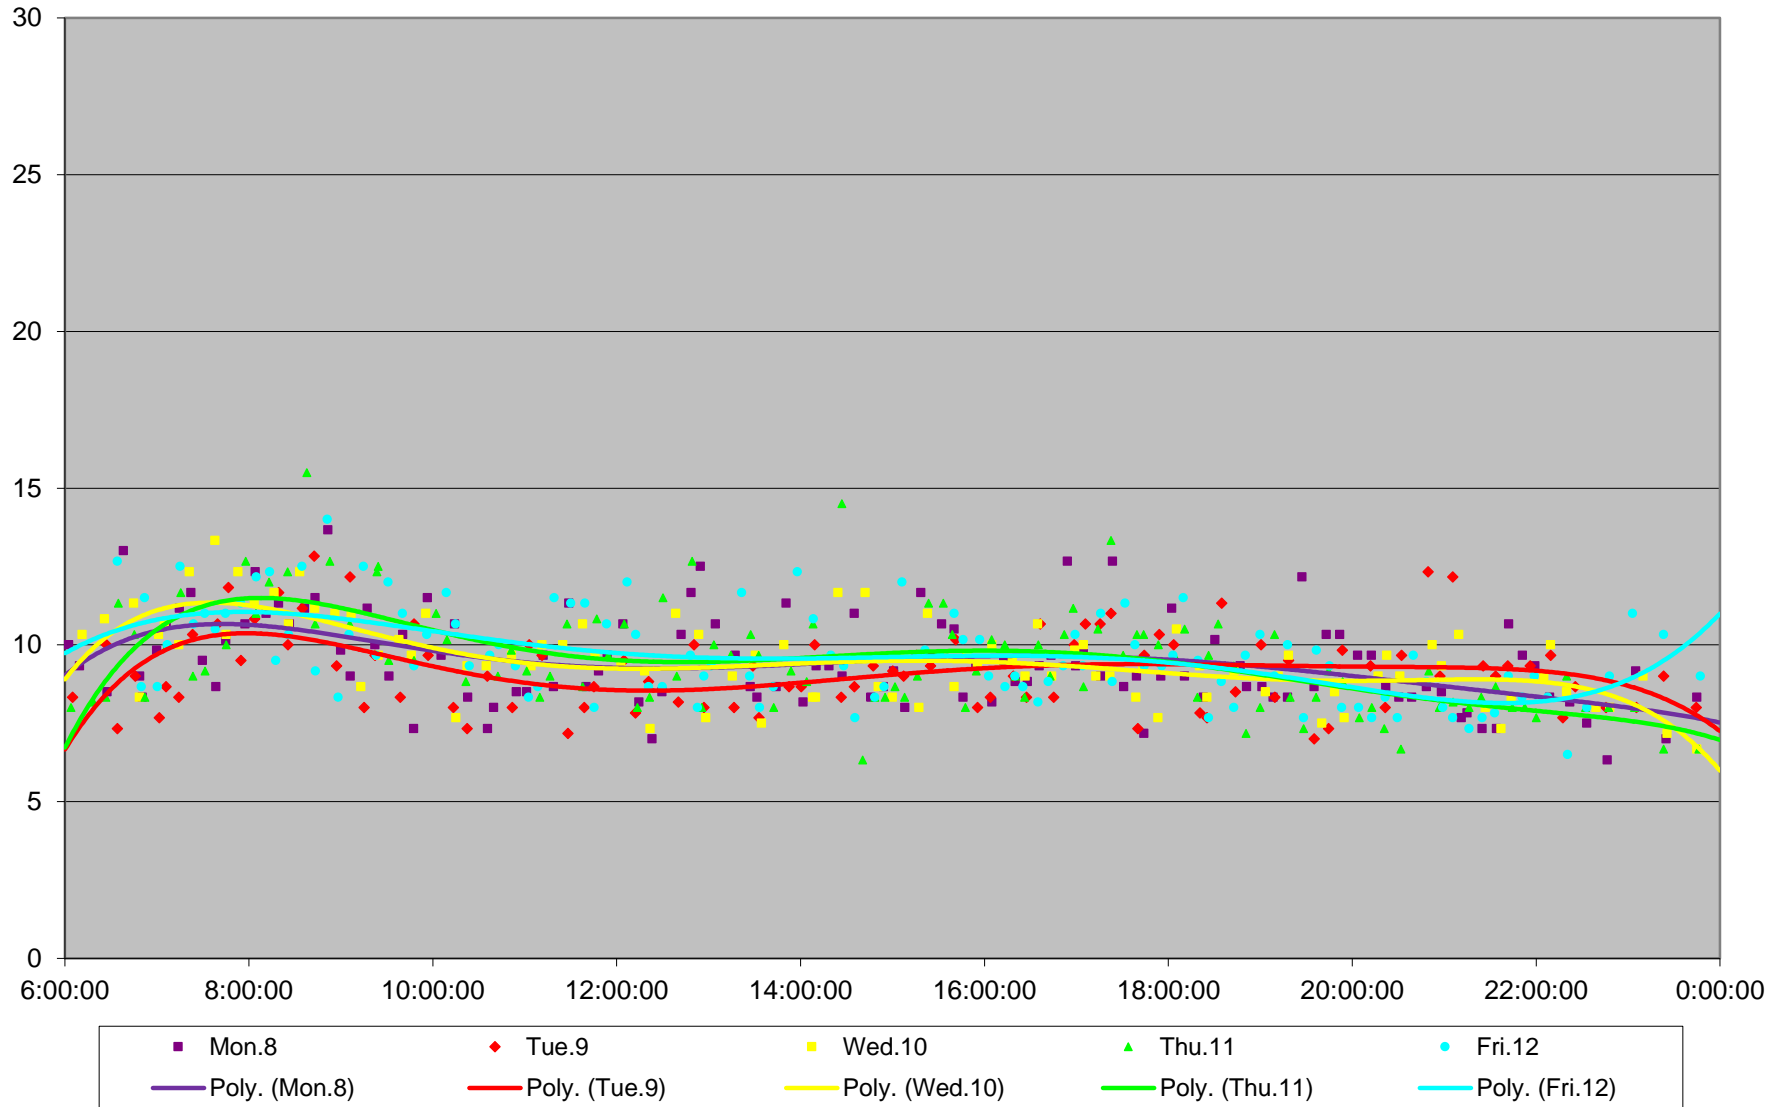

509 Harbourfront Link Times From W of Bathurst To Bay Eastbound February 2010

509 Harbourfront Link Times From W of Bathurst To Bay Eastbound February 2010

509 Harbourfront Link Times From W of Bathurst To Bay Eastbound February 2010