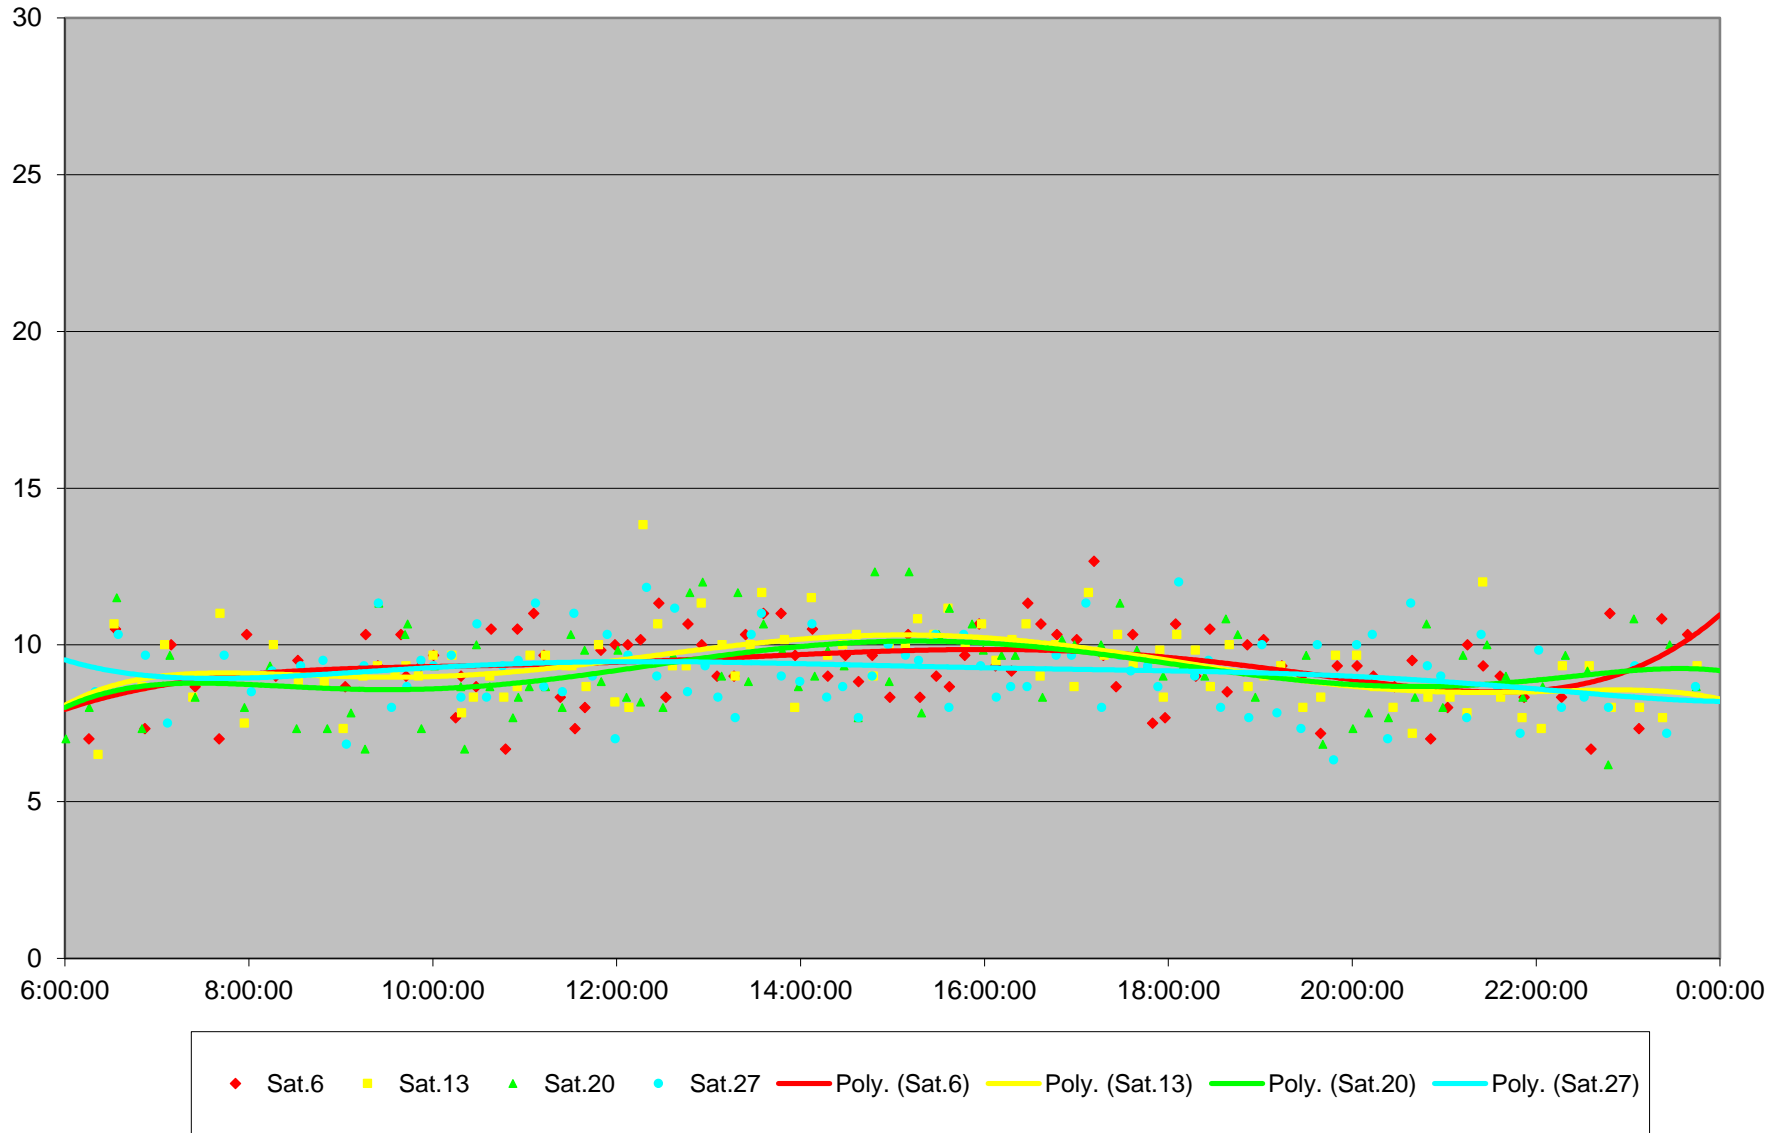

509 Harbourfront Link Times From W of Bathurst To Bay Eastbound February 2010

509 Harbourfront Link Times From W of Bathurst To Bay Eastbound February 2010

509 Harbourfront Link Times From W of Bathurst To Bay Eastbound February 2010