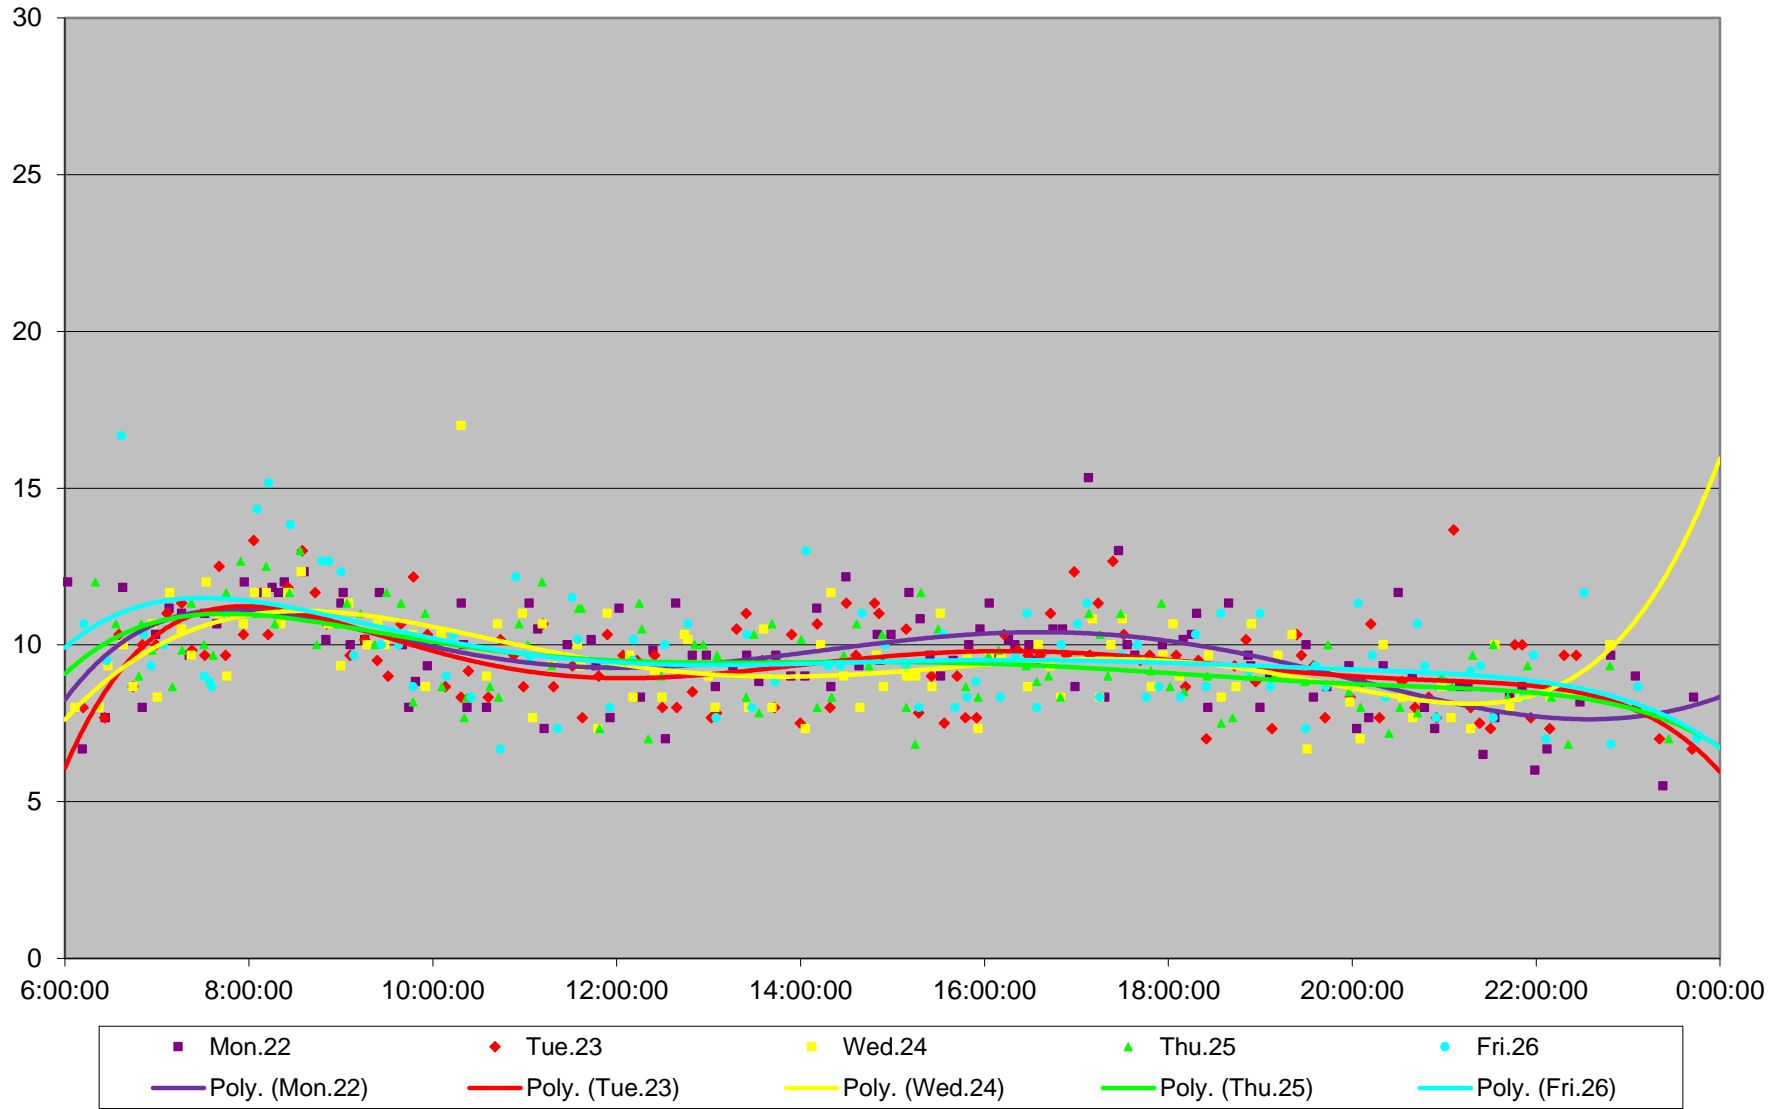

509 Harbourfront Link Times From W of Bathurst To Bay Eastbound February 2010

509 Harbourfront Link Times From W of Bathurst To Bay Eastbound February 2010

509 Harbourfront Link Times From W of Bathurst To Bay Eastbound February 2010