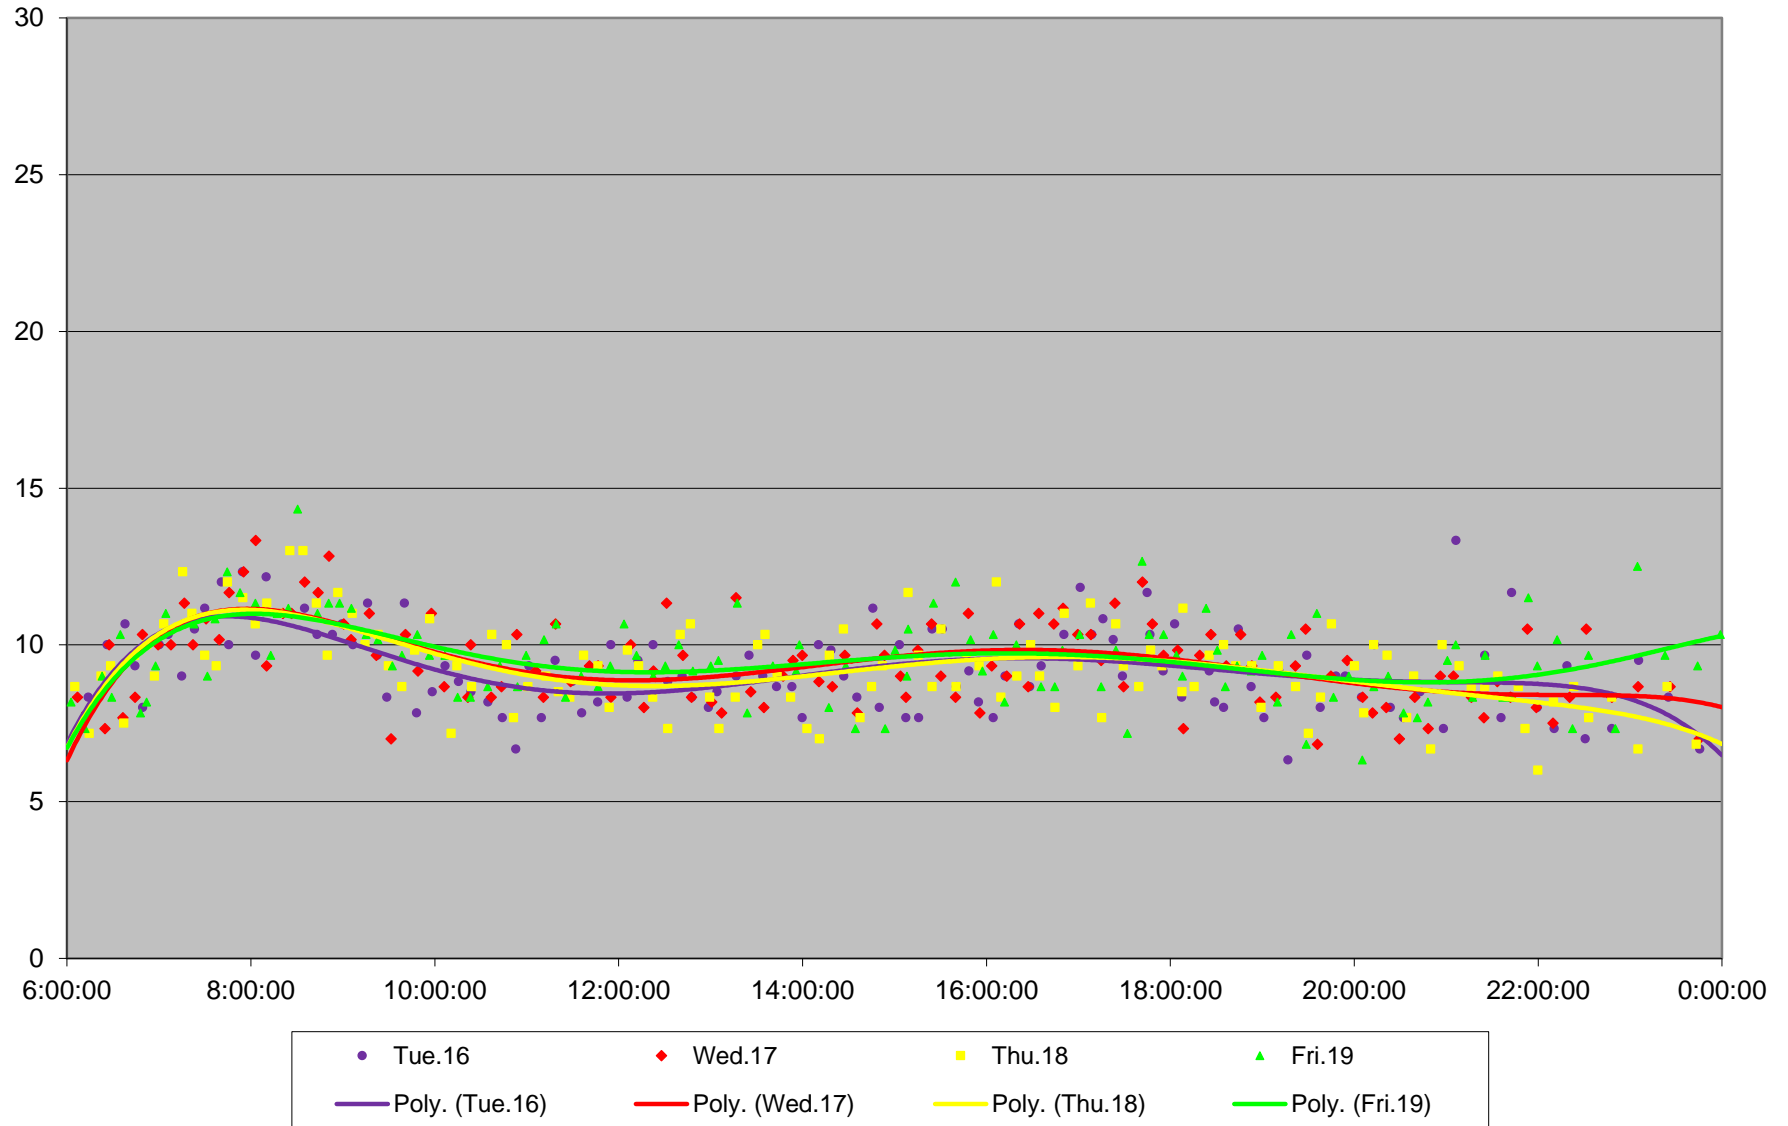

509 Harbourfront Link Times From W of Bathurst To Bay Eastbound February 2010

509 Harbourfront Link Times From W of Bathurst To Bay Eastbound February 2010

509 Harbourfront Link Times From W of Bathurst To Bay Eastbound February 2010