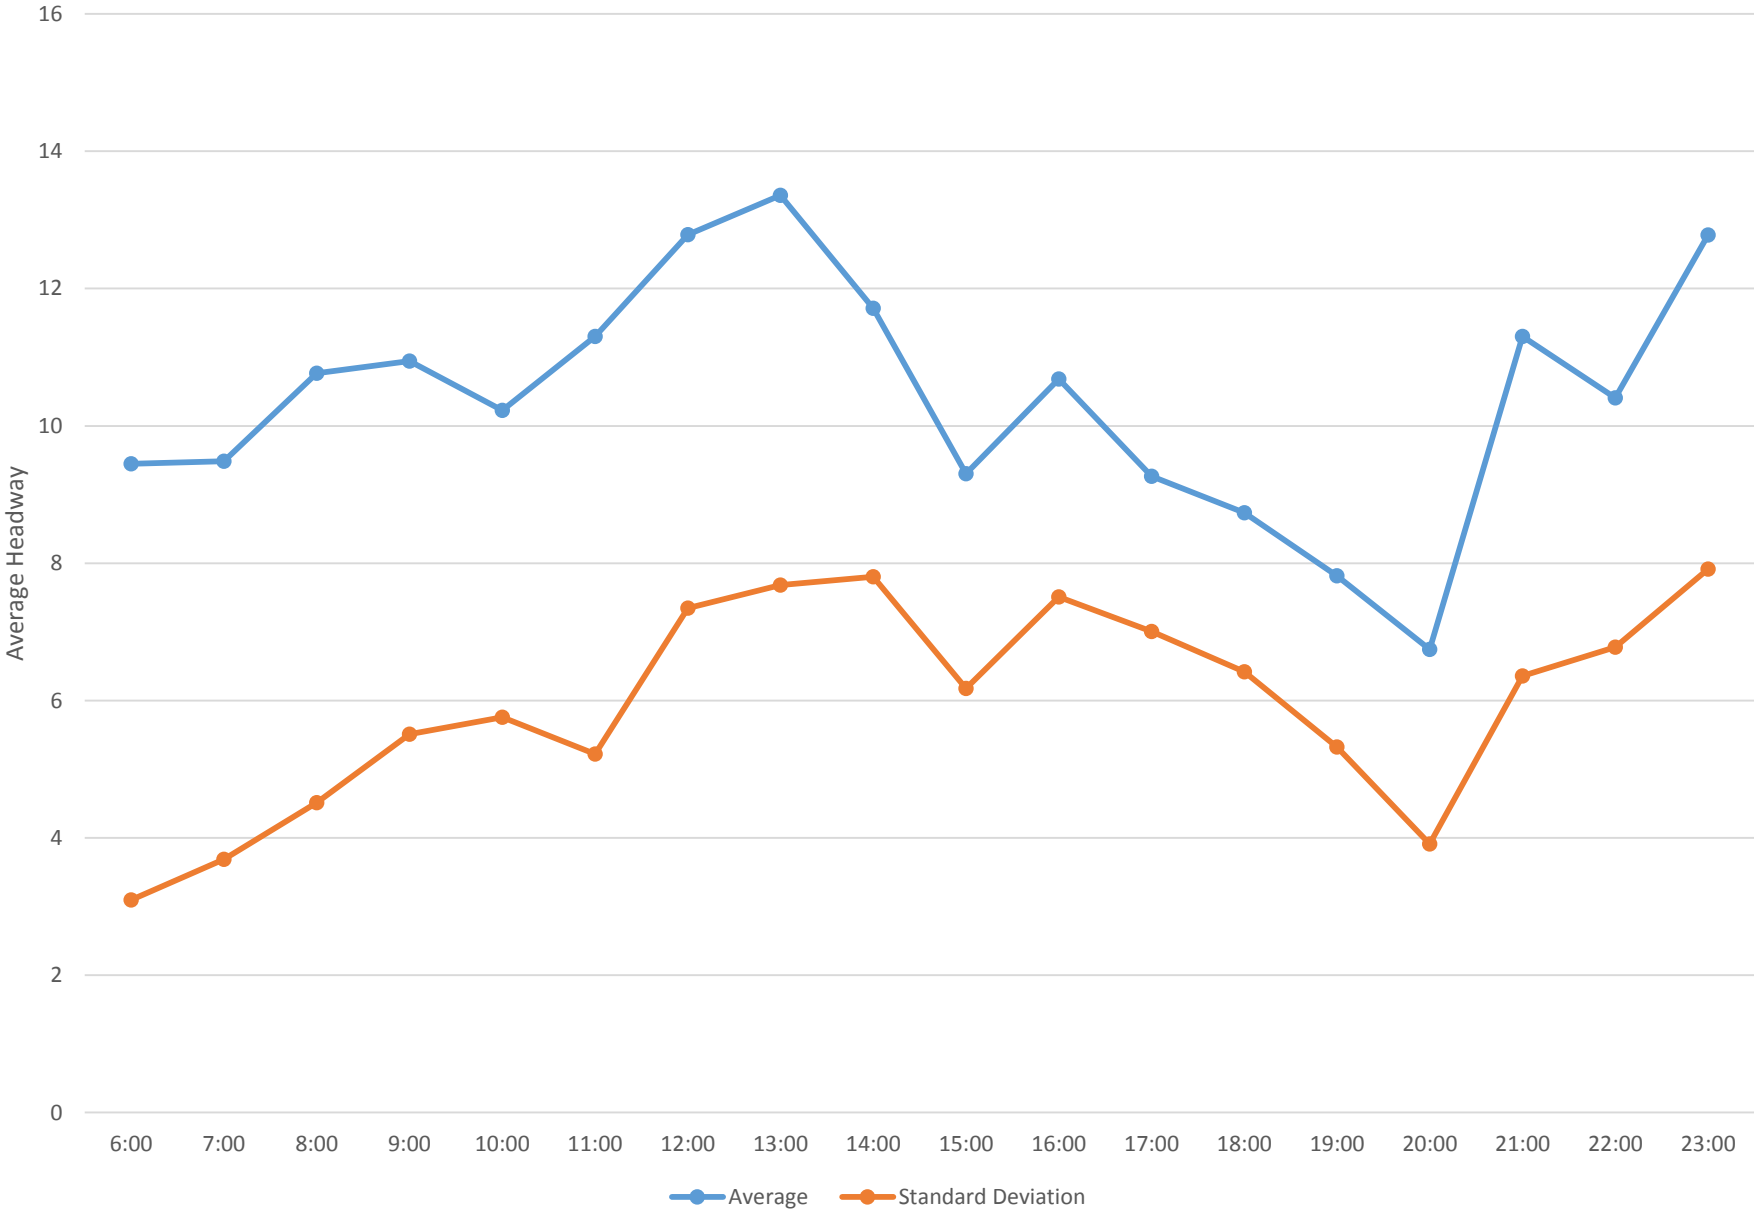

### 7 Bathurst Bus Headways at S of Steeles Southbound April 2014

### 7 Bathurst Bus Headways at S of Steeles Southbound April 2014

7 Bathurst Bus Headways at S of Steeles Southbound April 2014 Weekday Statistics

7 Bathurst Bus Headways at S of Steeles Southbound April 2014 Saturday Statistics