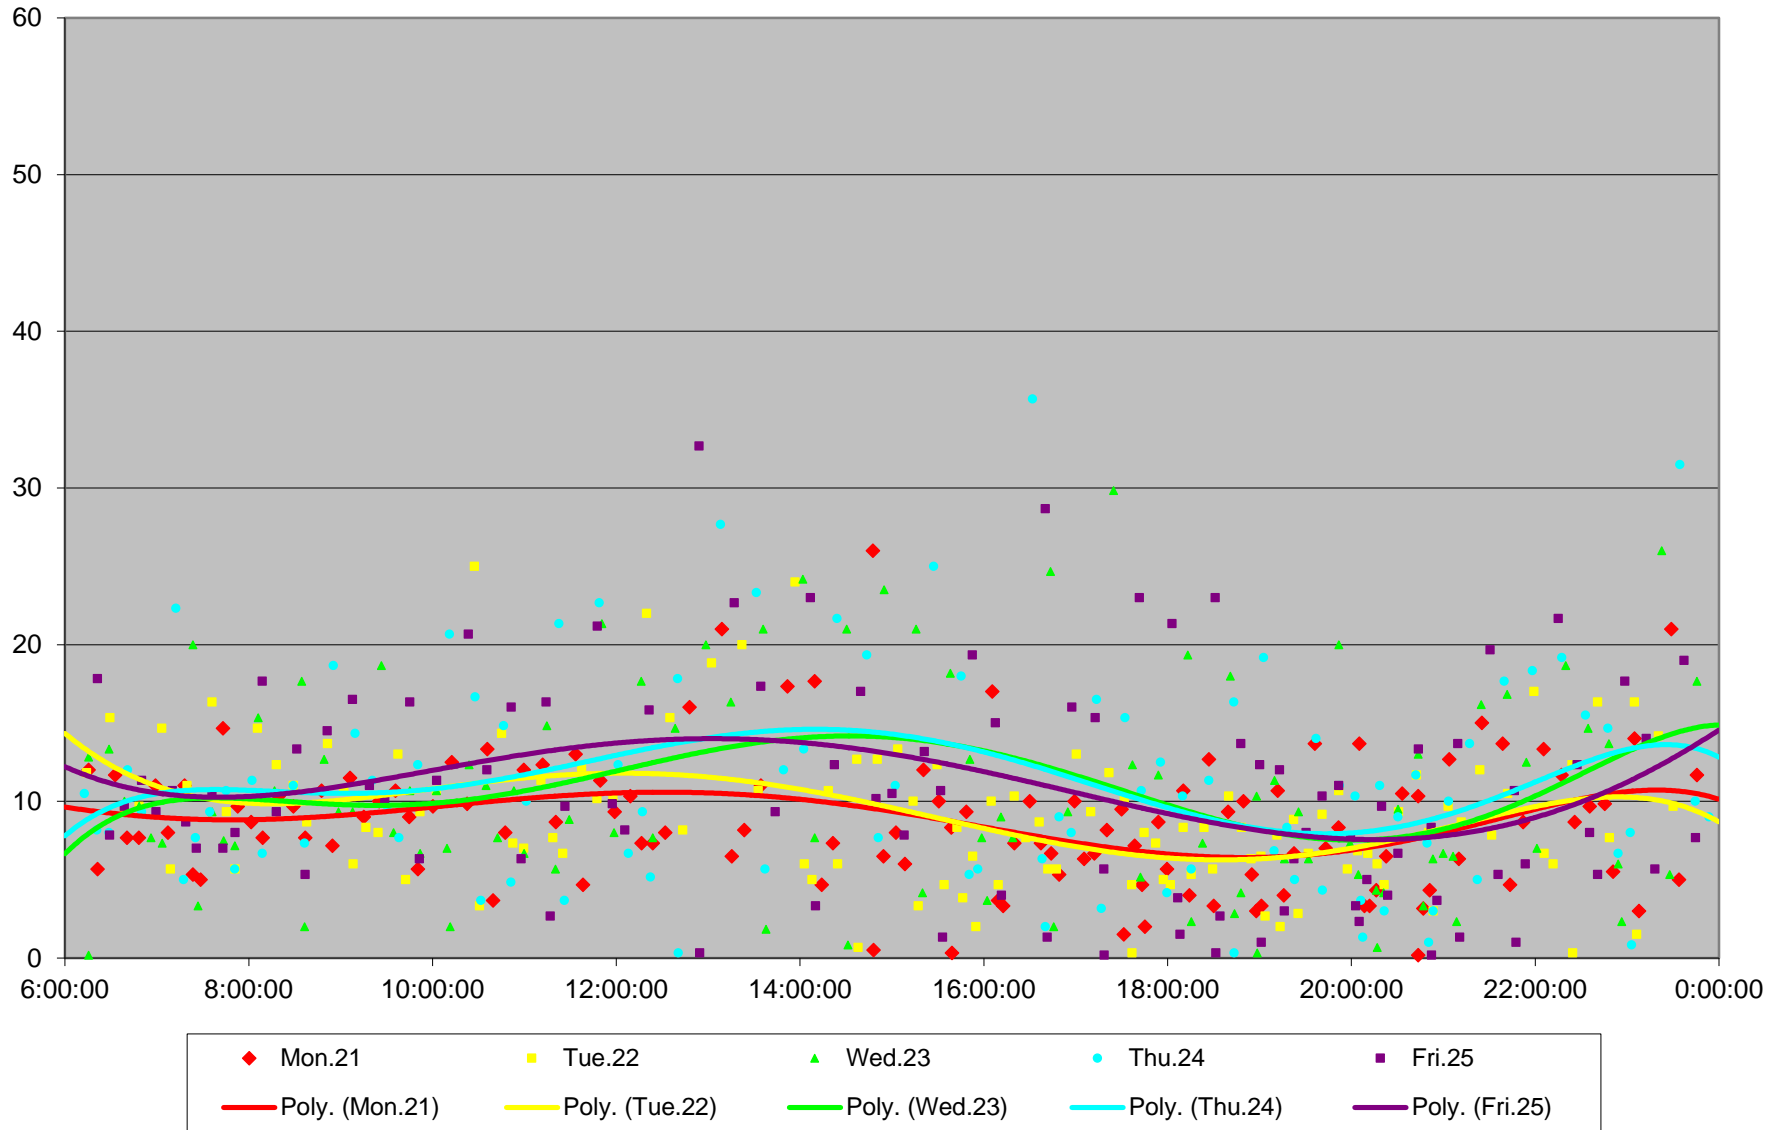

7 Bathurst Bus Headways at S of Steeles Southbound April 2014