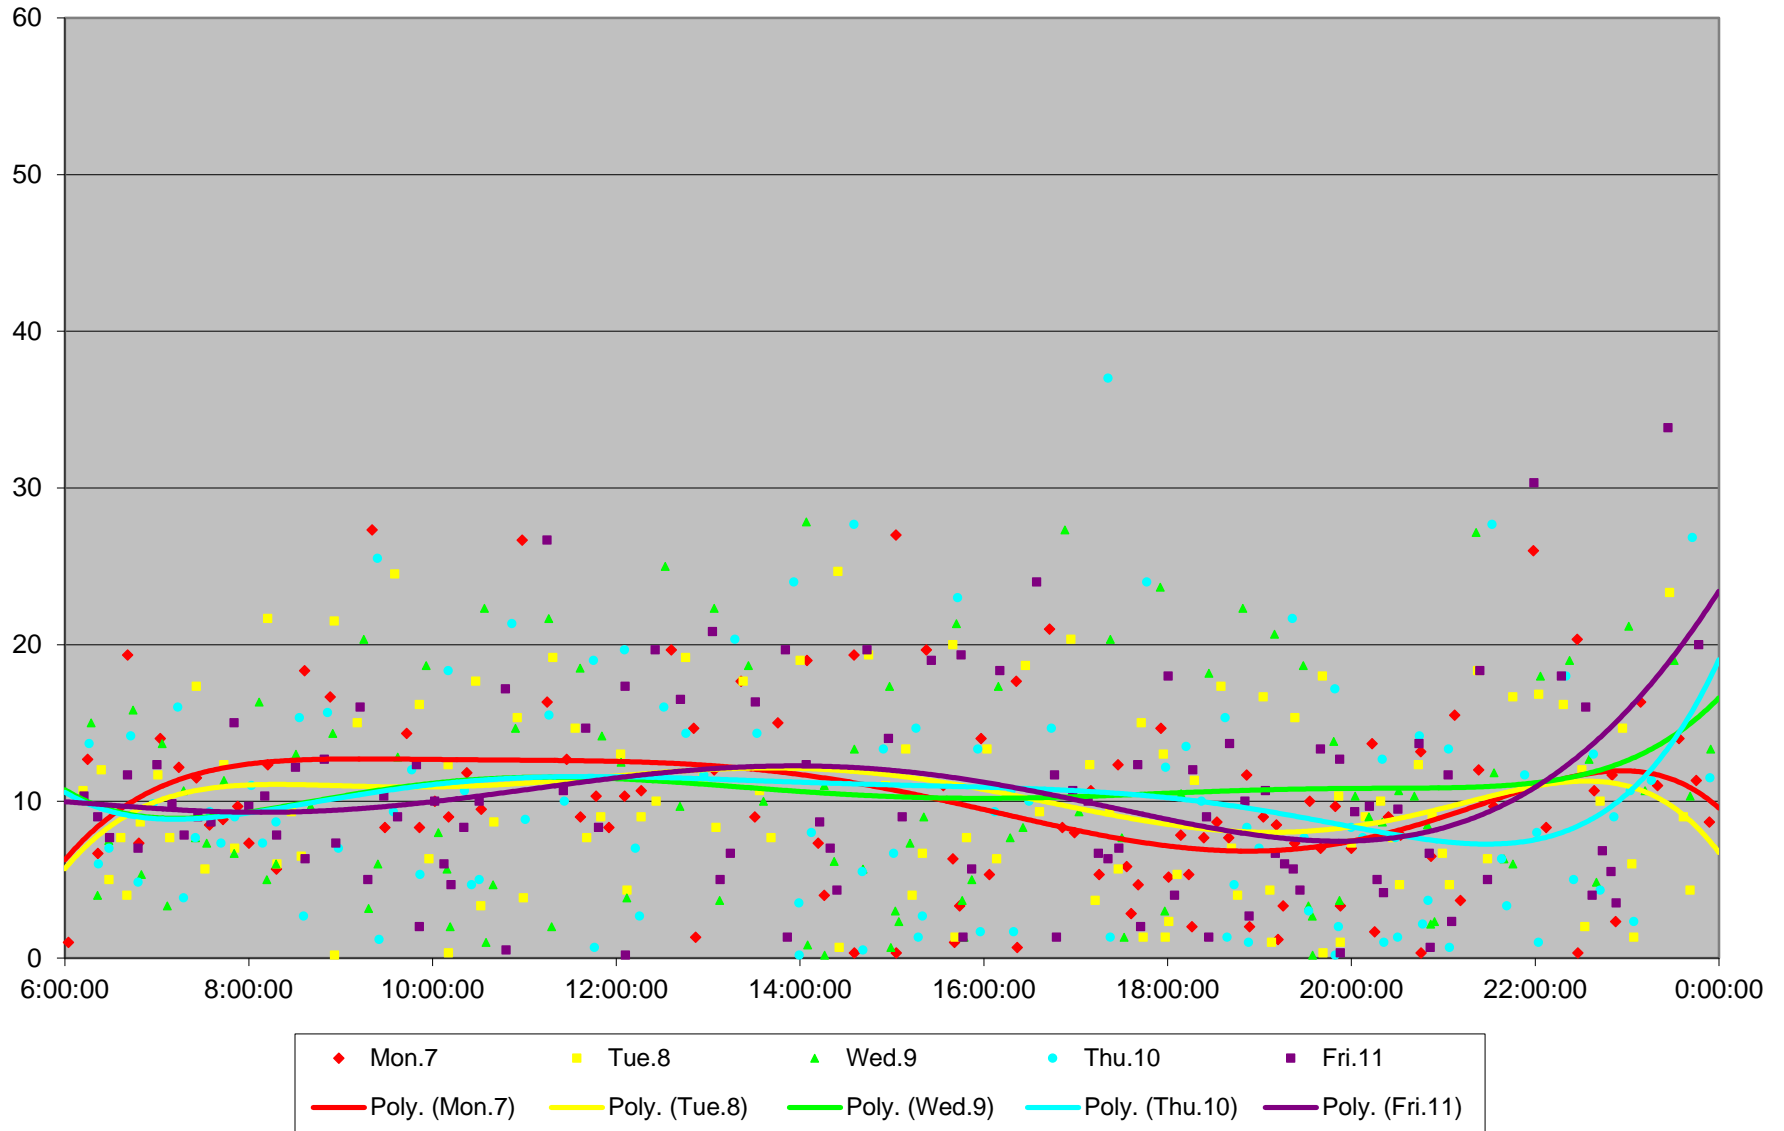

7 Bathurst Bus Headways at S of Steeles Southbound April 2014