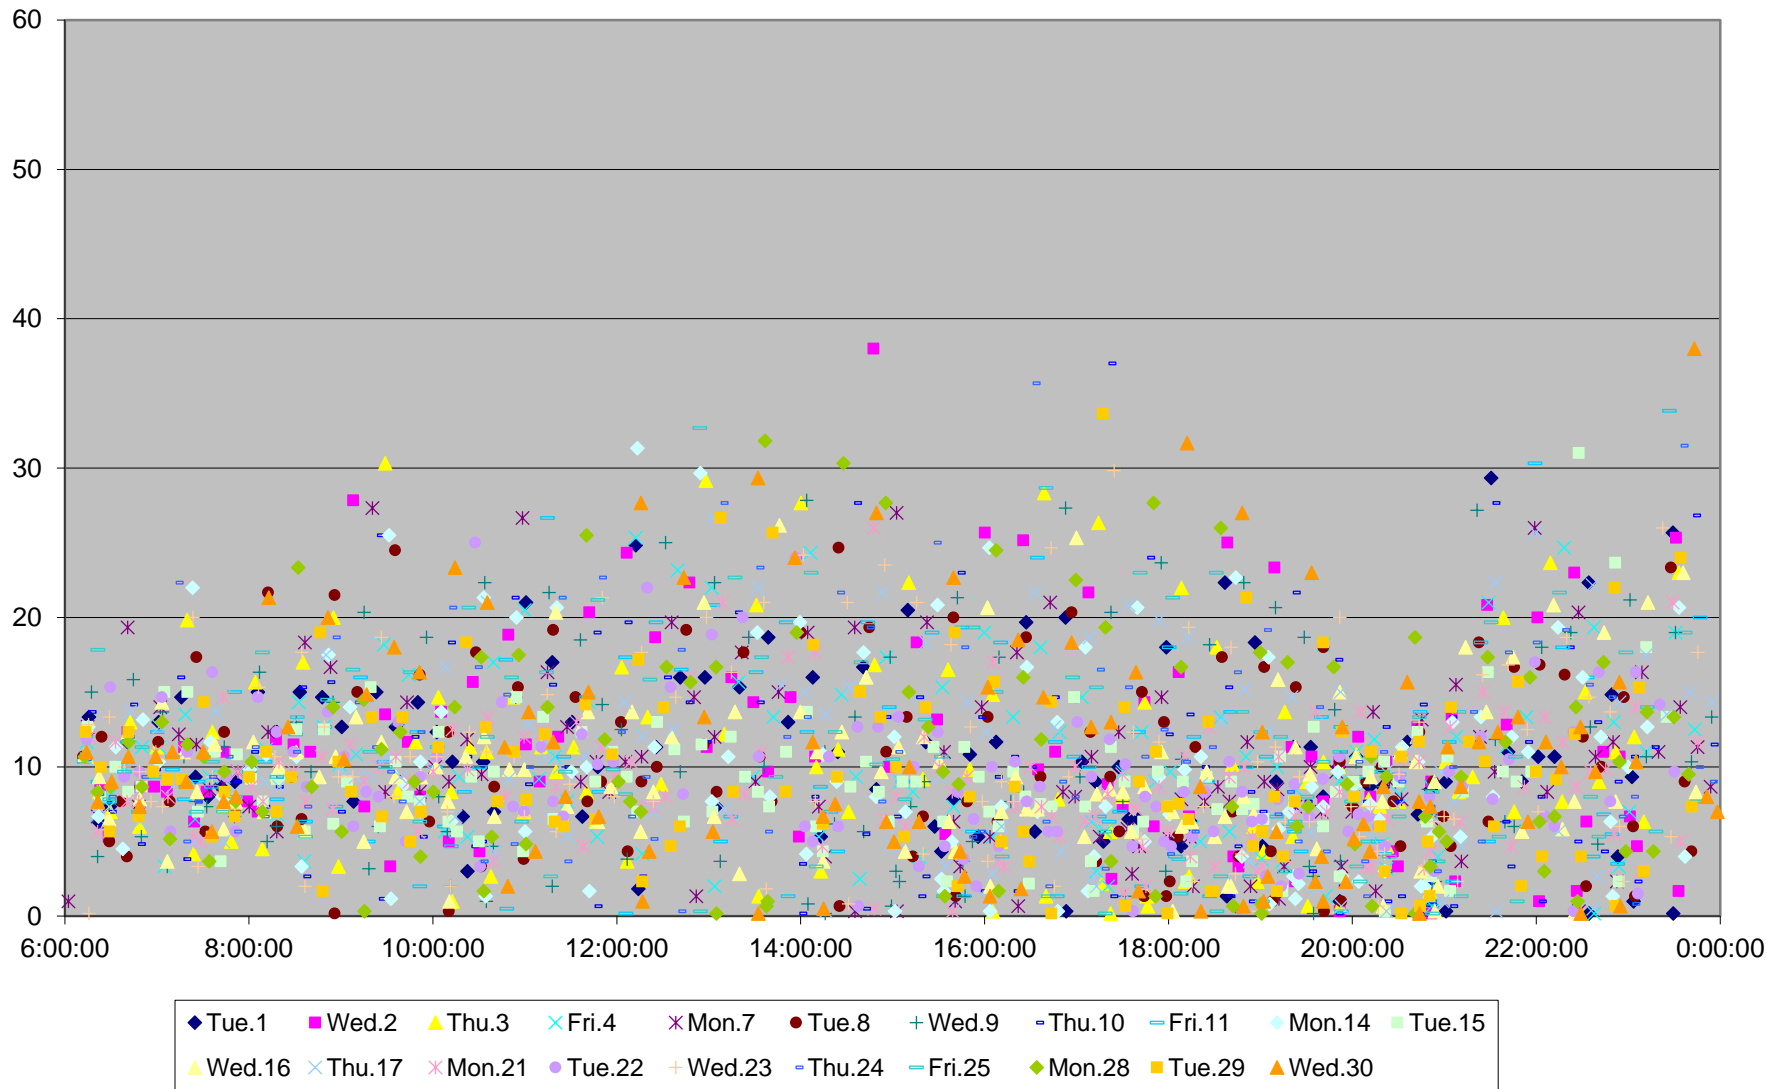

7 Bathurst Bus Headways at S of Steeles Southbound April 2014