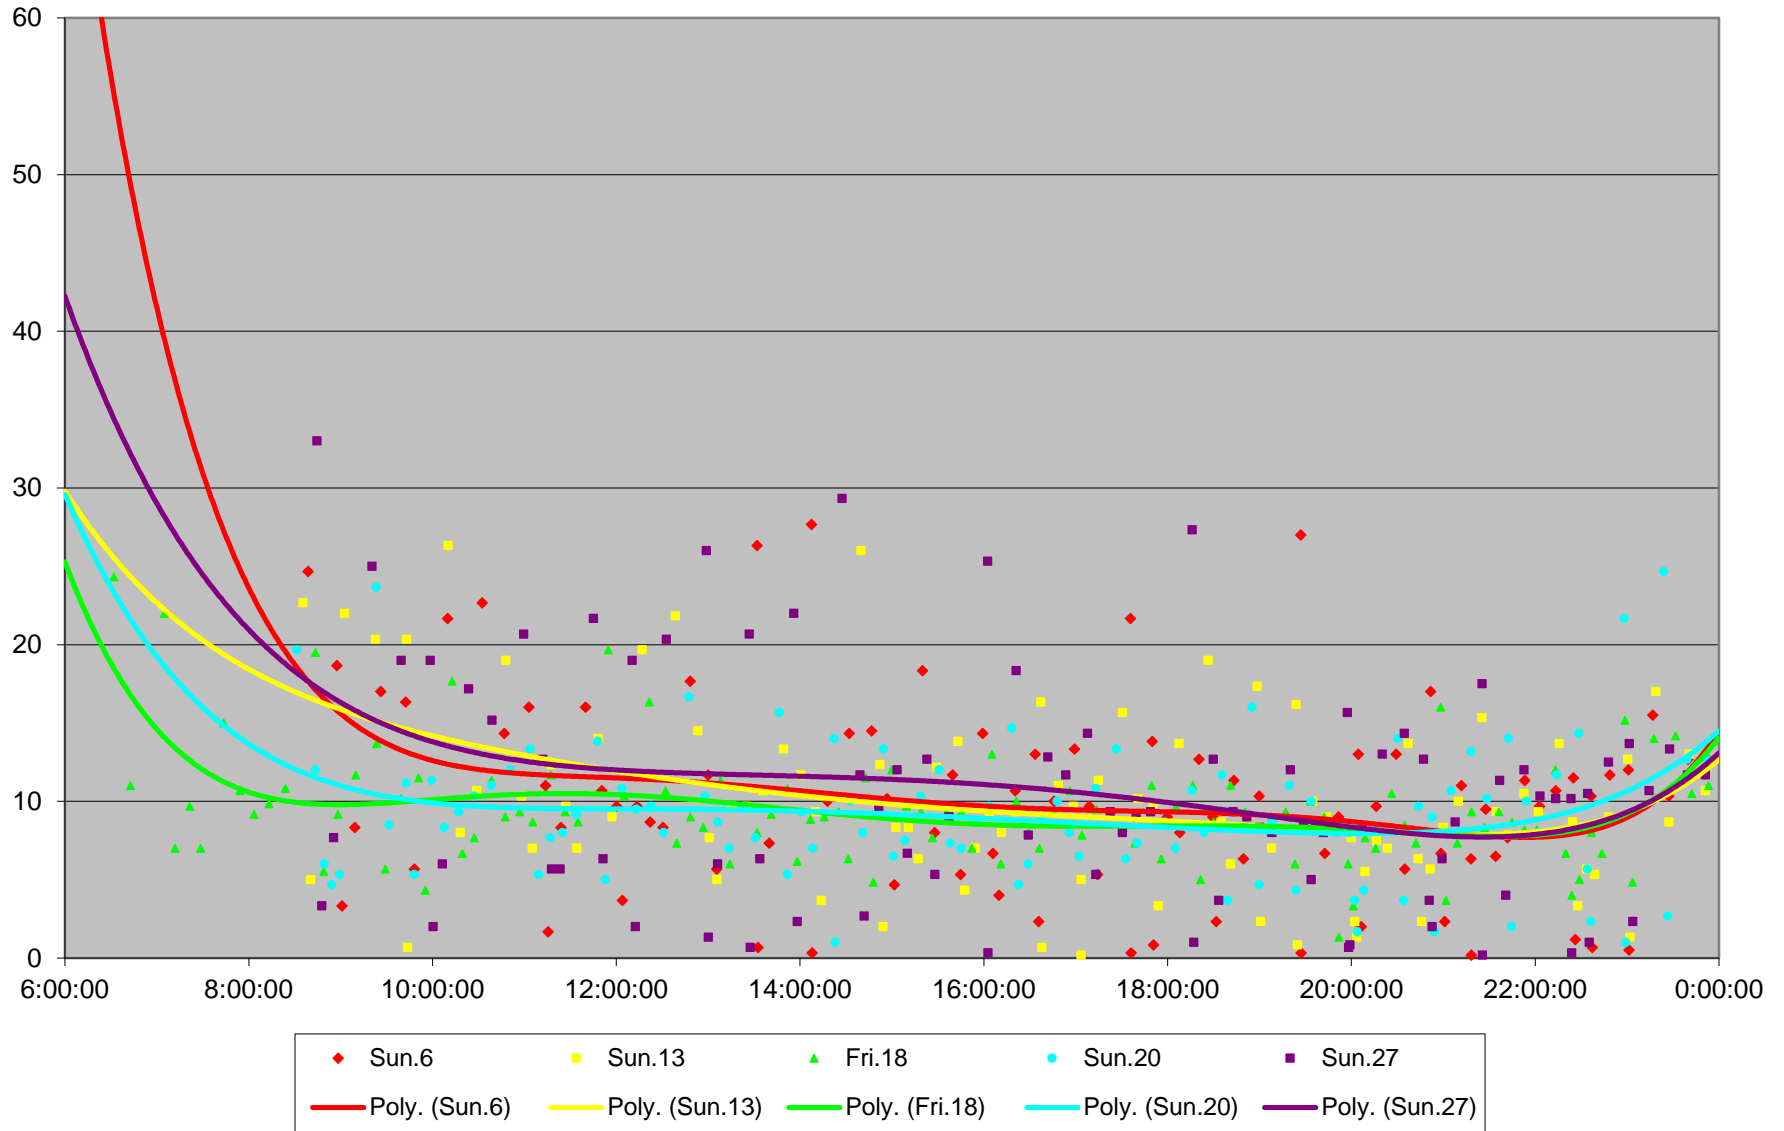

7 Bathurst Bus Headways at S of Steeles Southbound April 2014