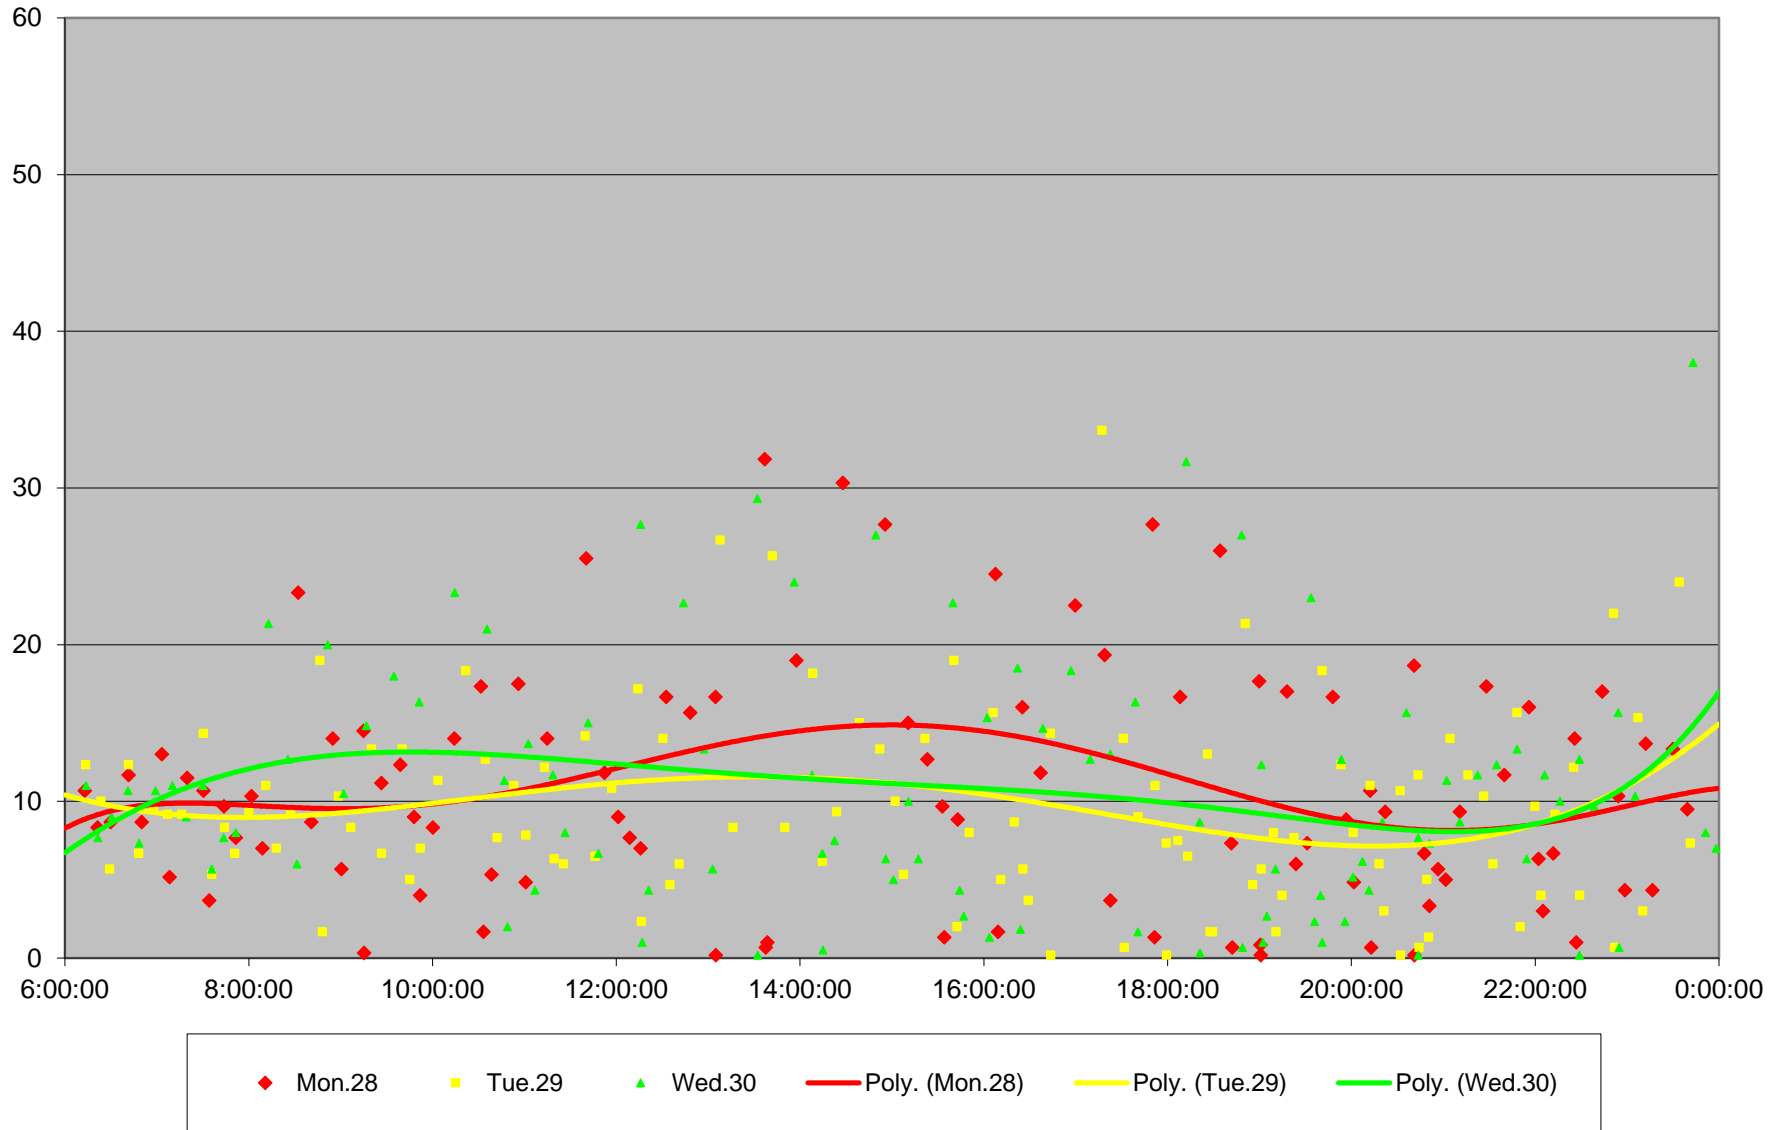

7 Bathurst Bus Headways at S of Steeles Southbound April 2014