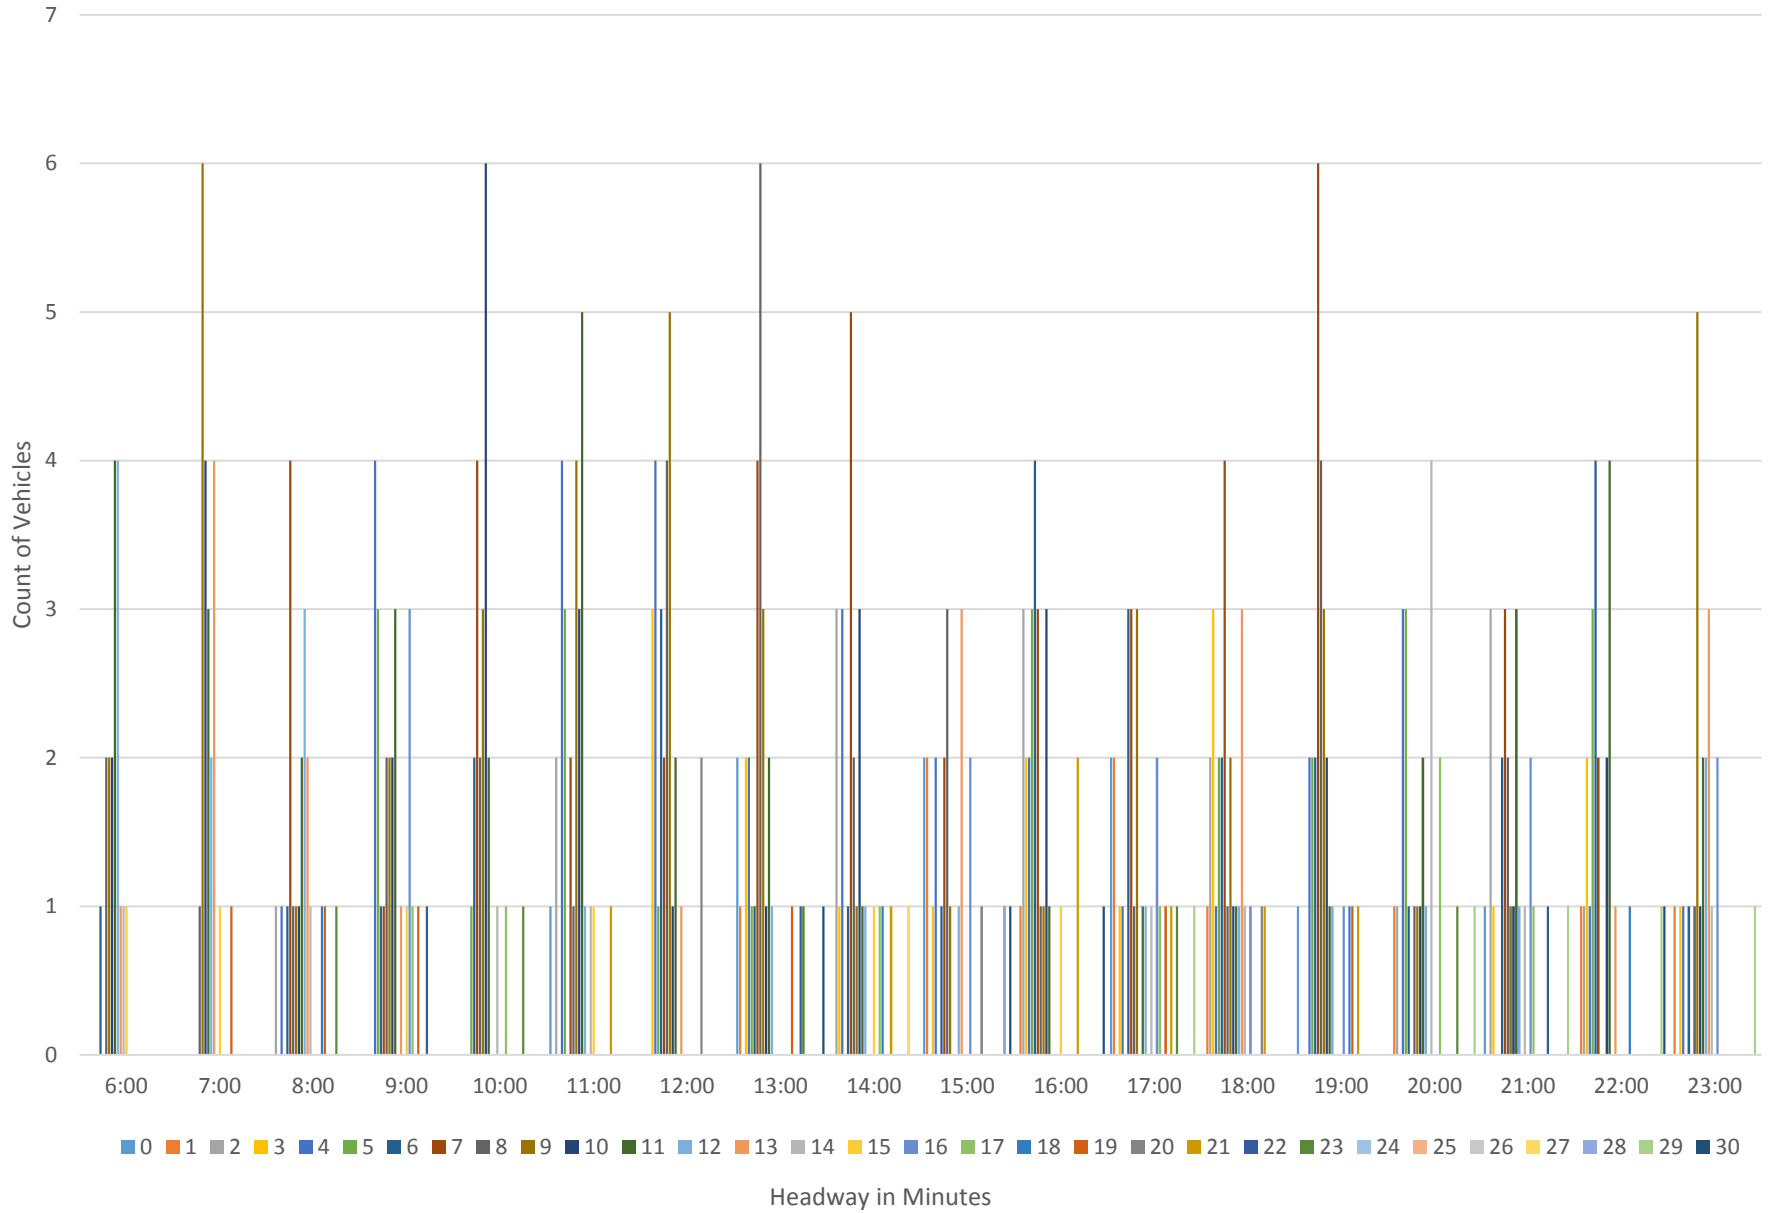

### 7 Bathurst Bus Headways at S of Steeles Southbound April 2014

7 Bathurst Bus Headways at S of Steeles Southbound April 2014 Weekday Statistics

7 Bathurst Bus Headways at S of Steeles Southbound April 2014 Saturday Statistics

7 Bathurst Bus Headways at S of Steeles Southbound April 2014 Sunday Statistics

7 Bathurst Bus Headways at S of Steeles Southbound April 2014 Saturday Distribution