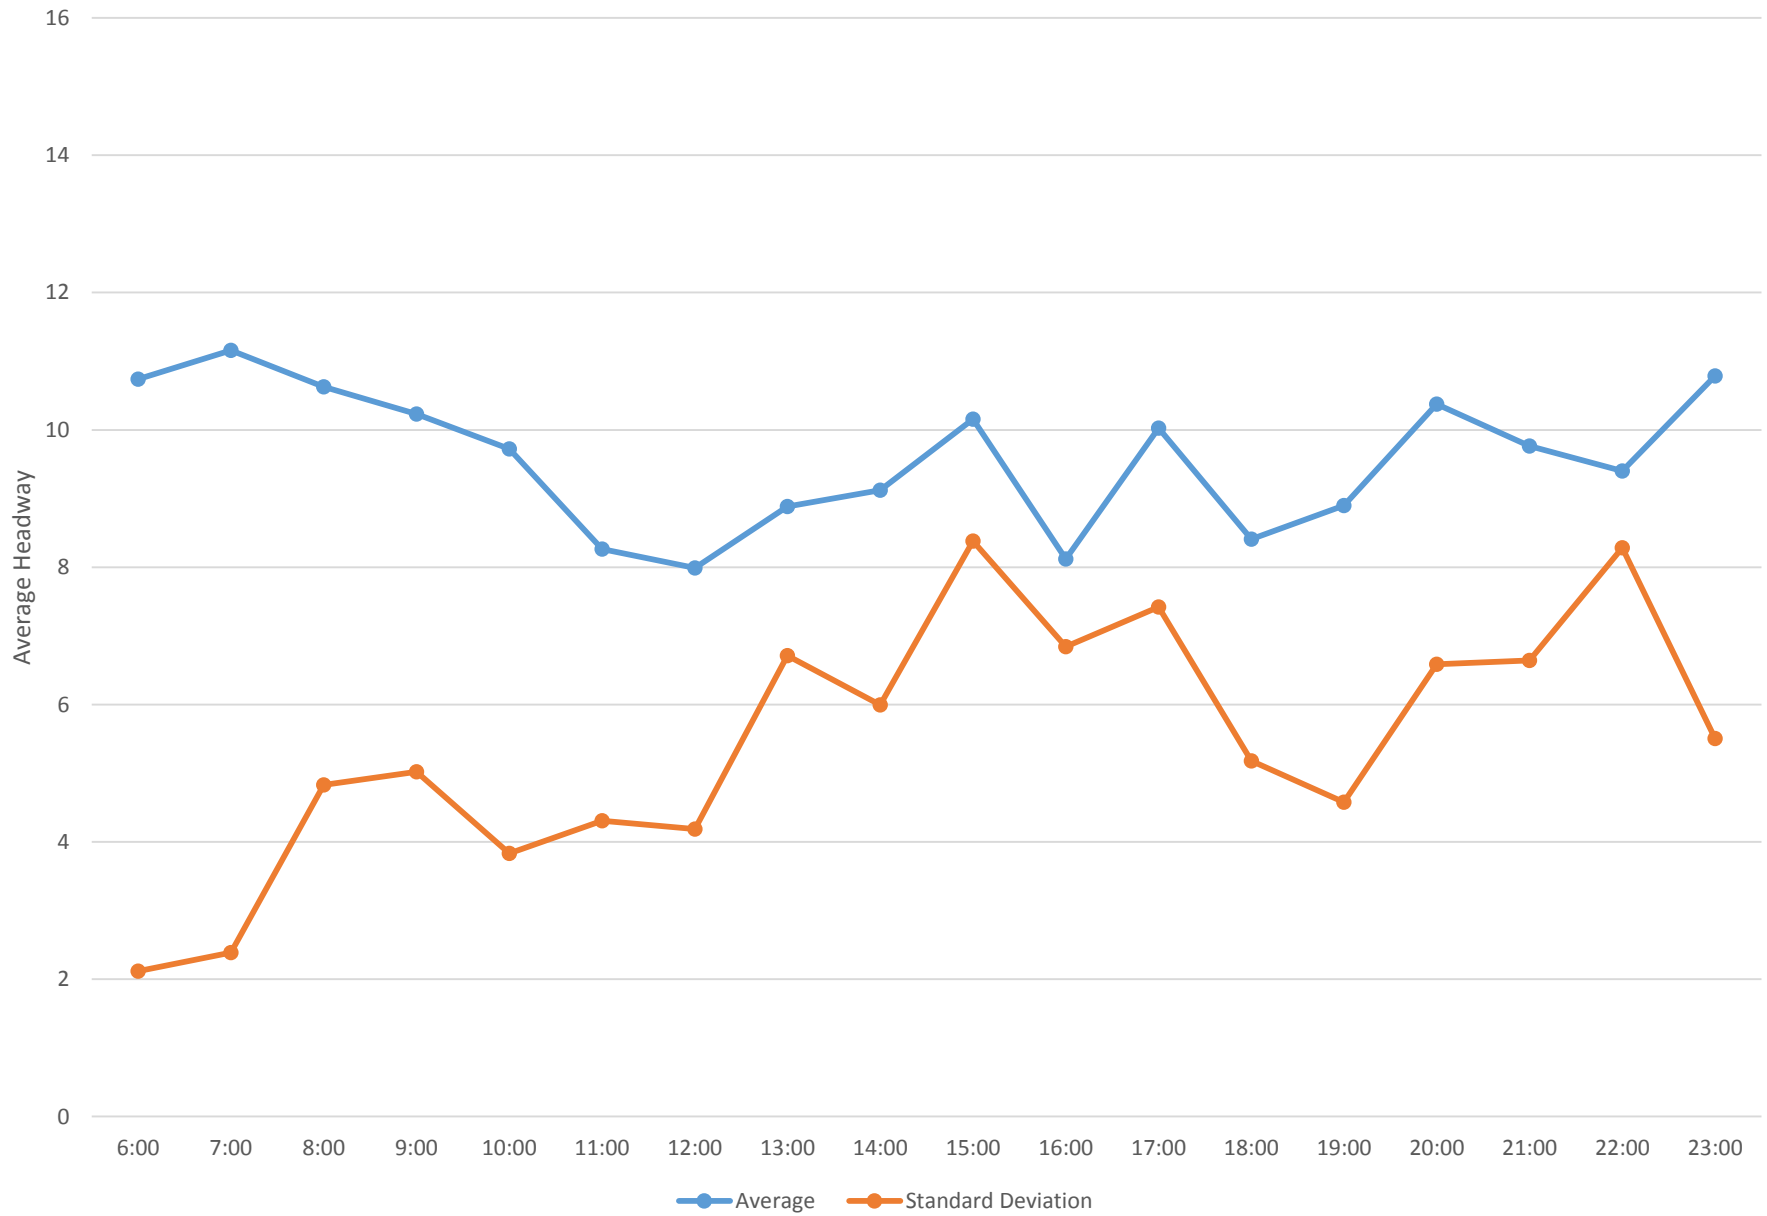

### 7 Bathurst Bus Headways at S of Steeles Southbound April 2014

7 Bathurst Bus Headways at S of Steeles Southbound April 2014 Weekday Statistics

7 Bathurst Bus Headways at S of Steeles Southbound April 2014 Saturday Statistics