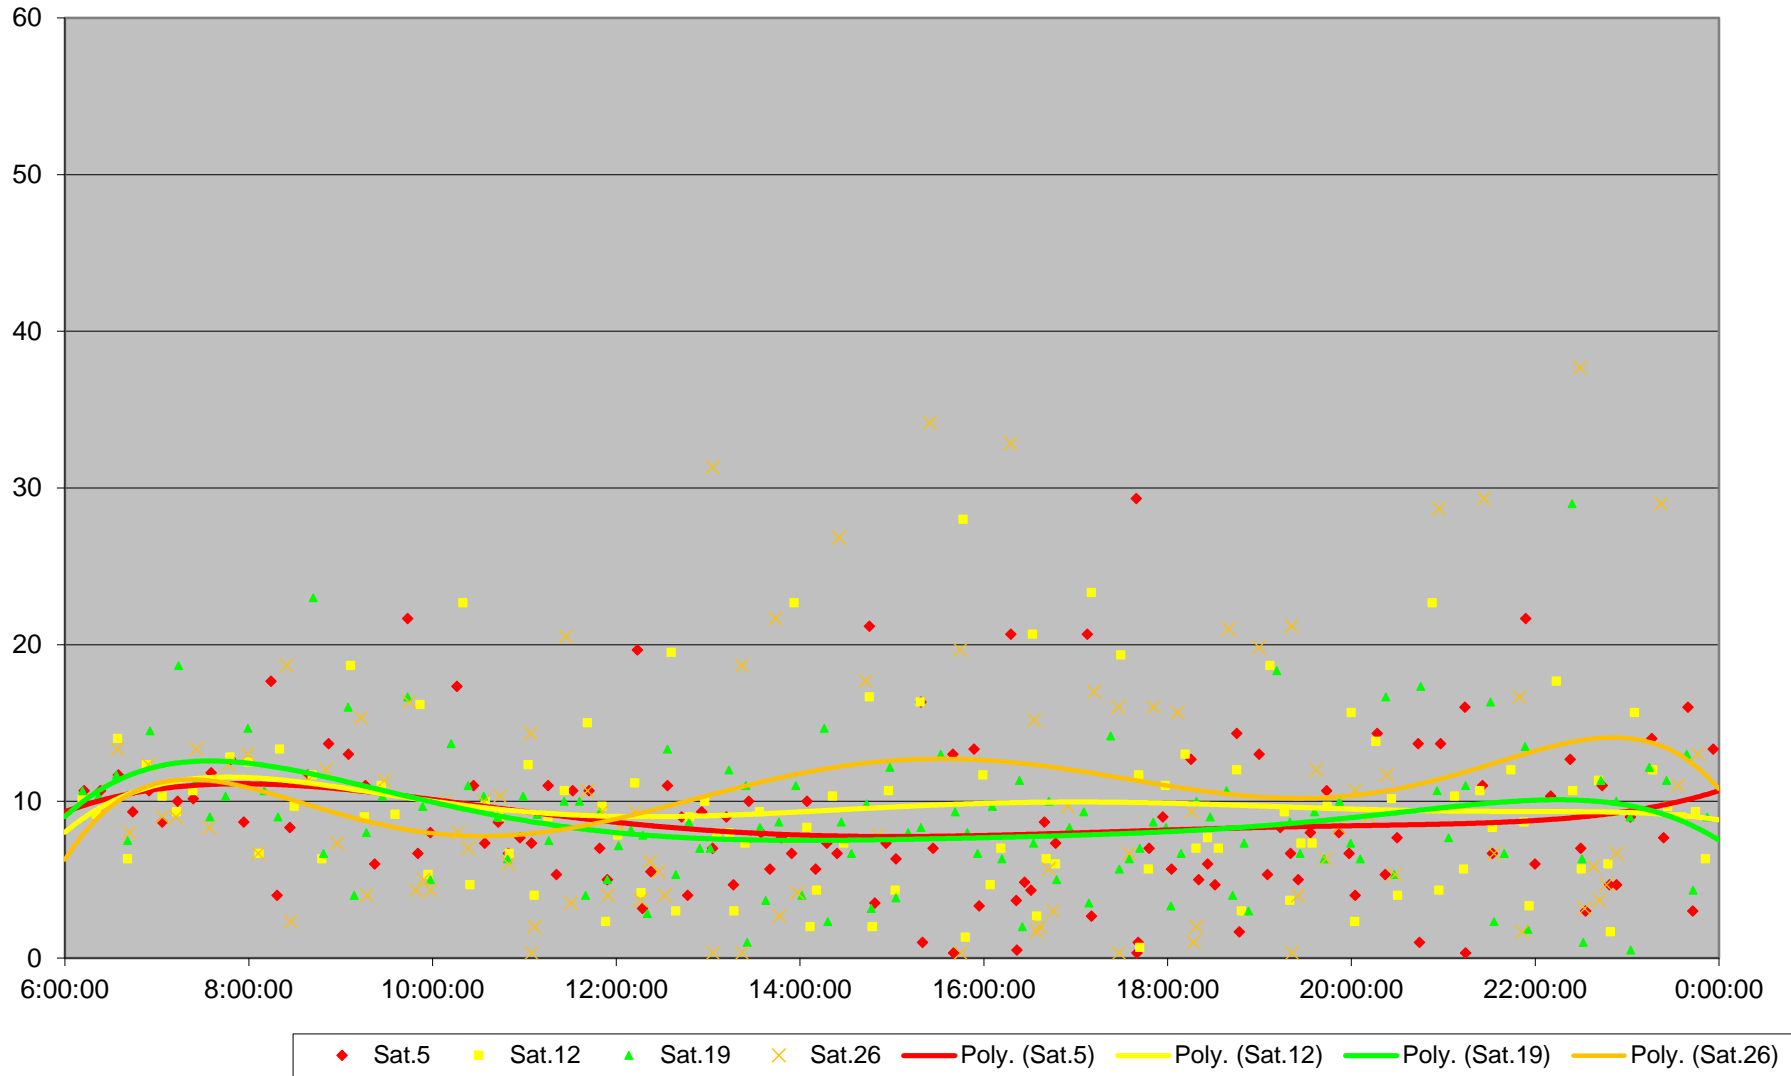

7 Bathurst Bus Headways at S of Steeles Southbound April 2014