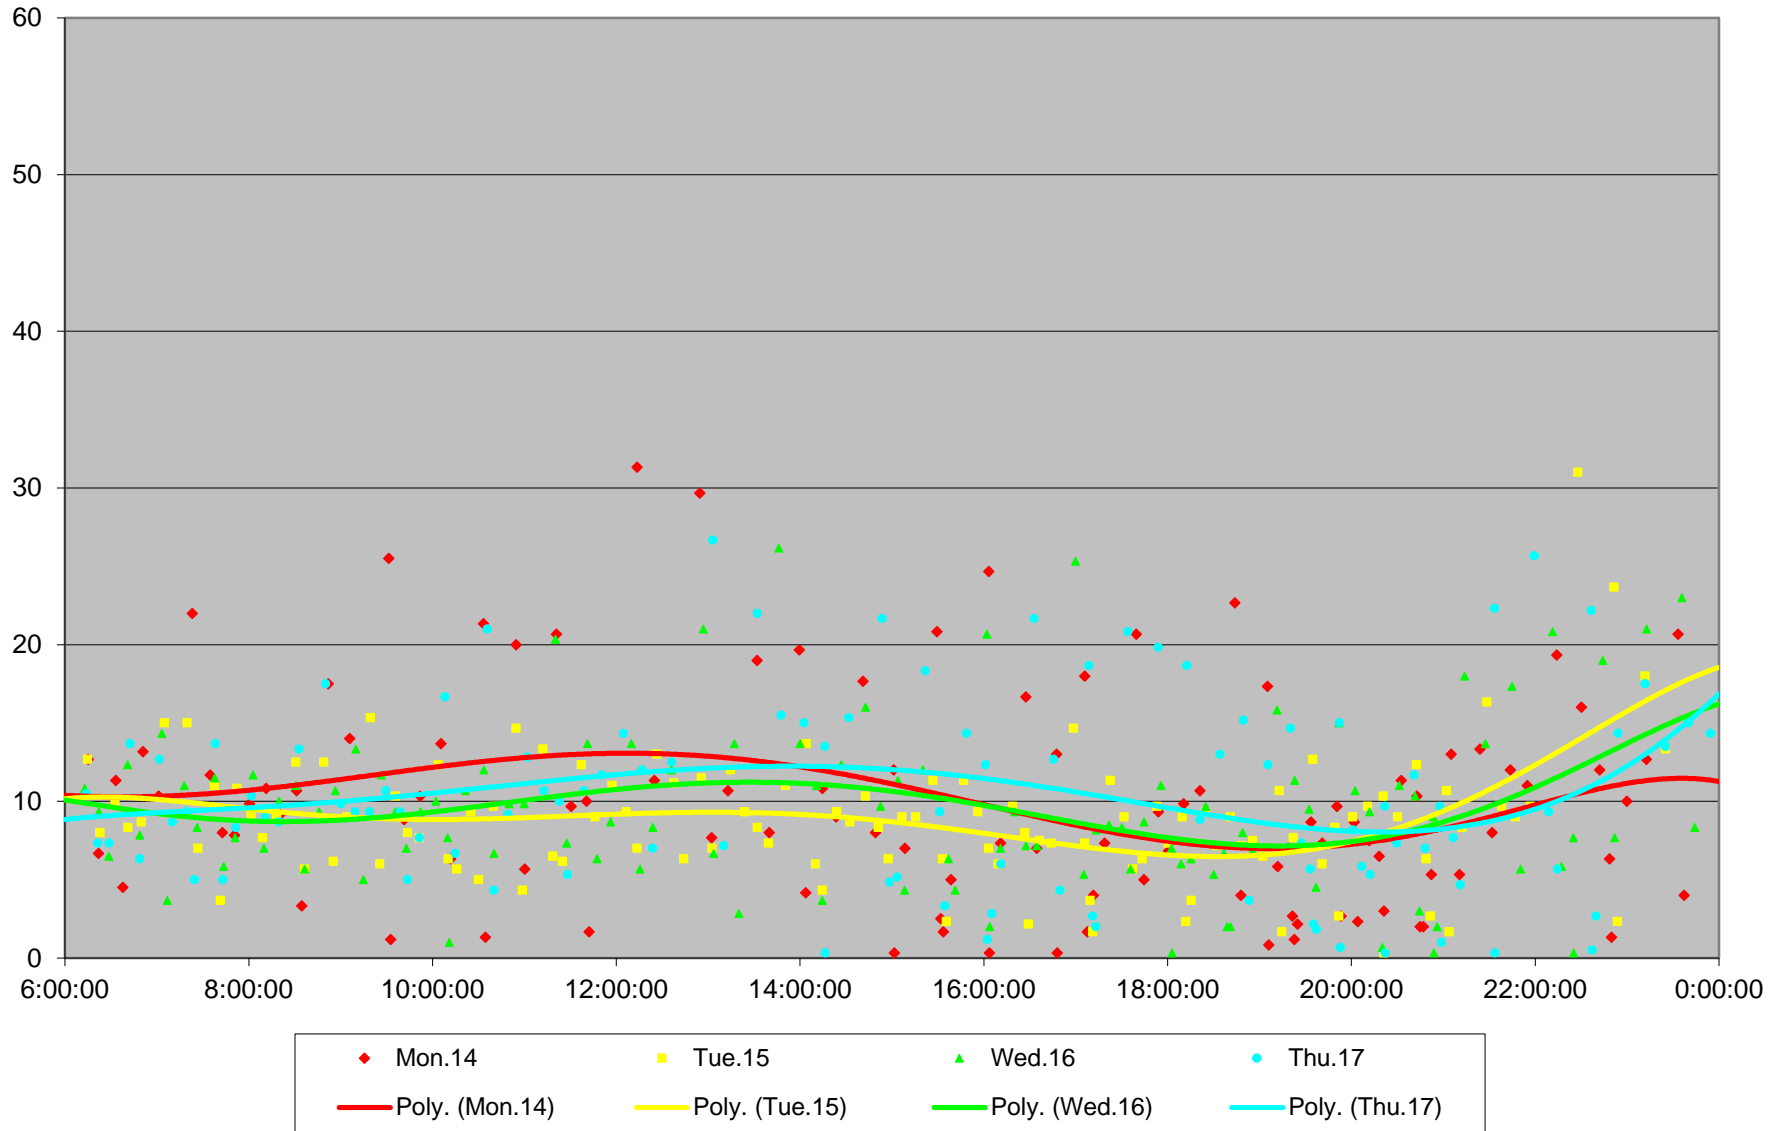

7 Bathurst Bus Headways at S of Steeles Southbound April 2014