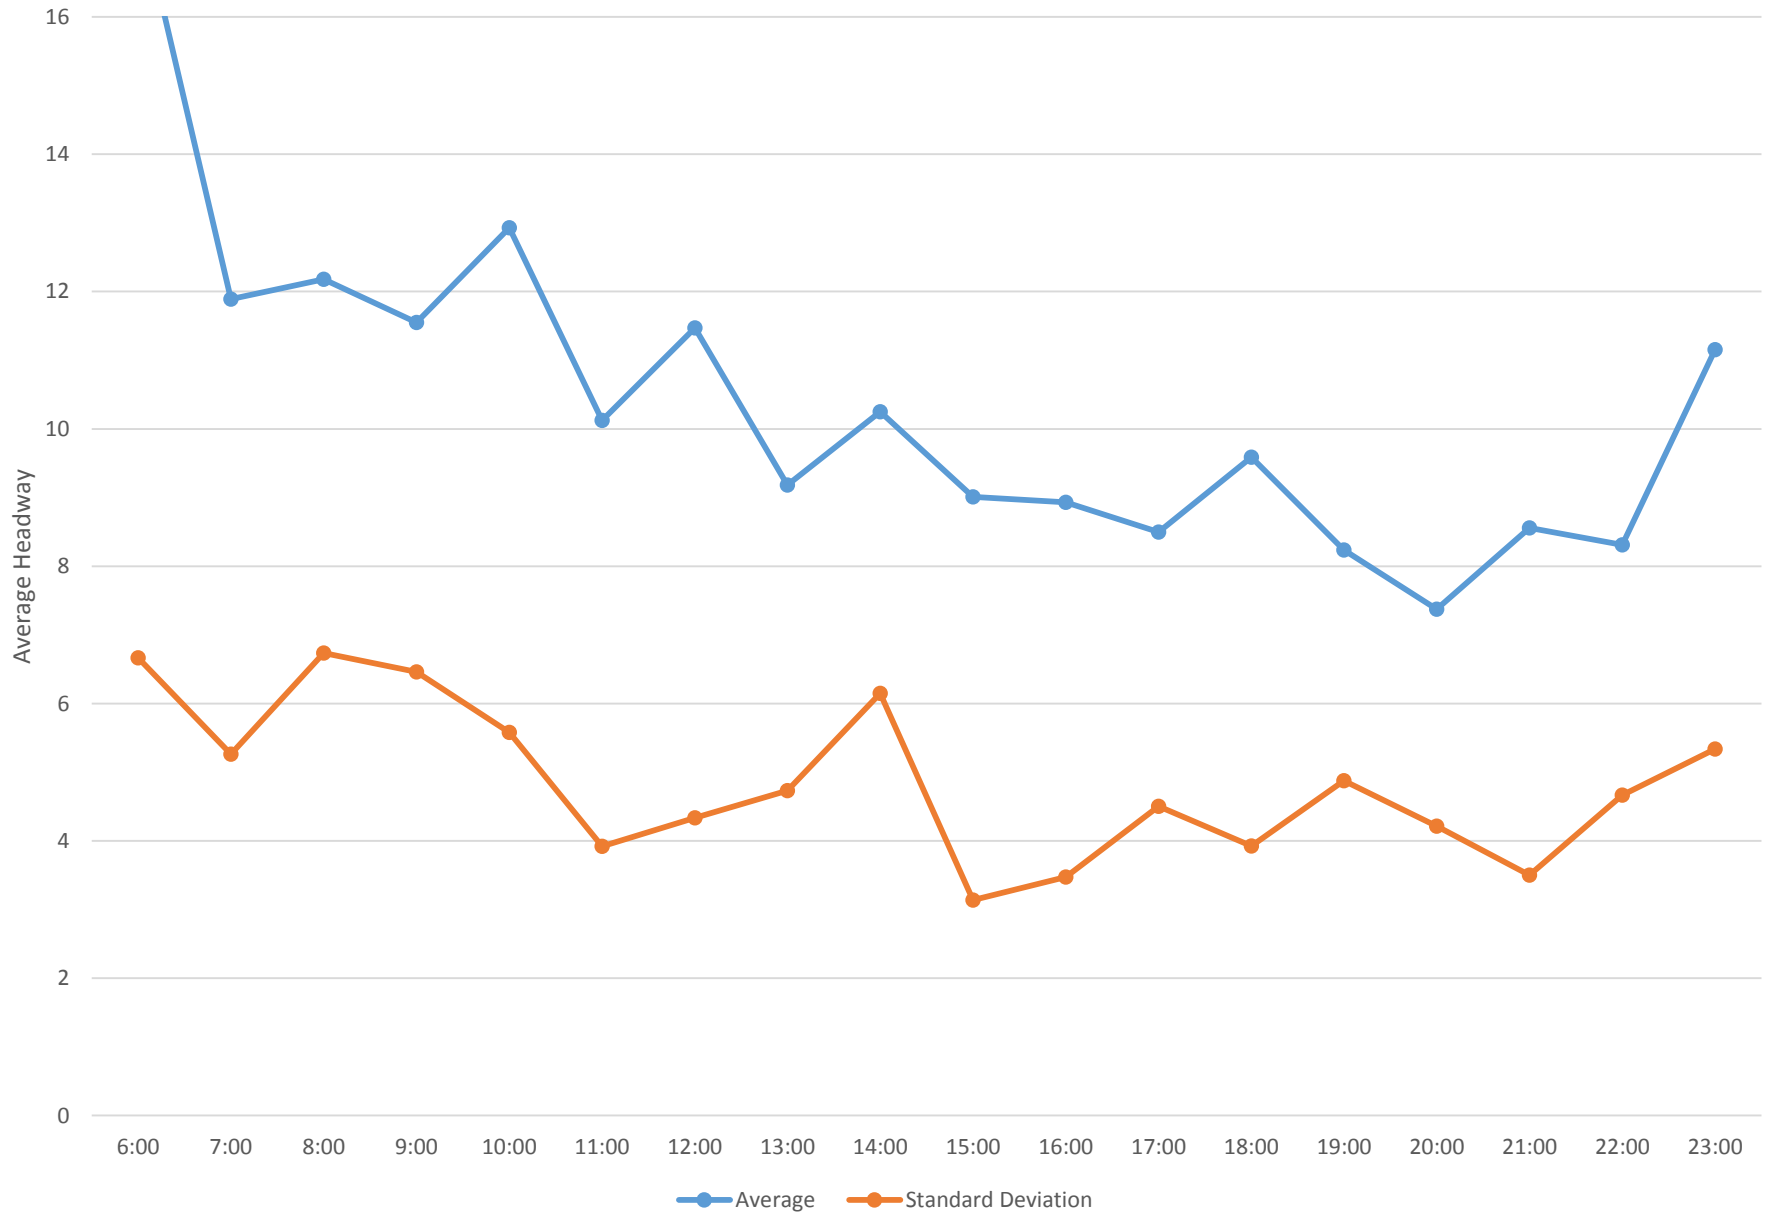

7 Bathurst Bus Headways at S of Steeles Southbound April 2014 Sunday Statistics