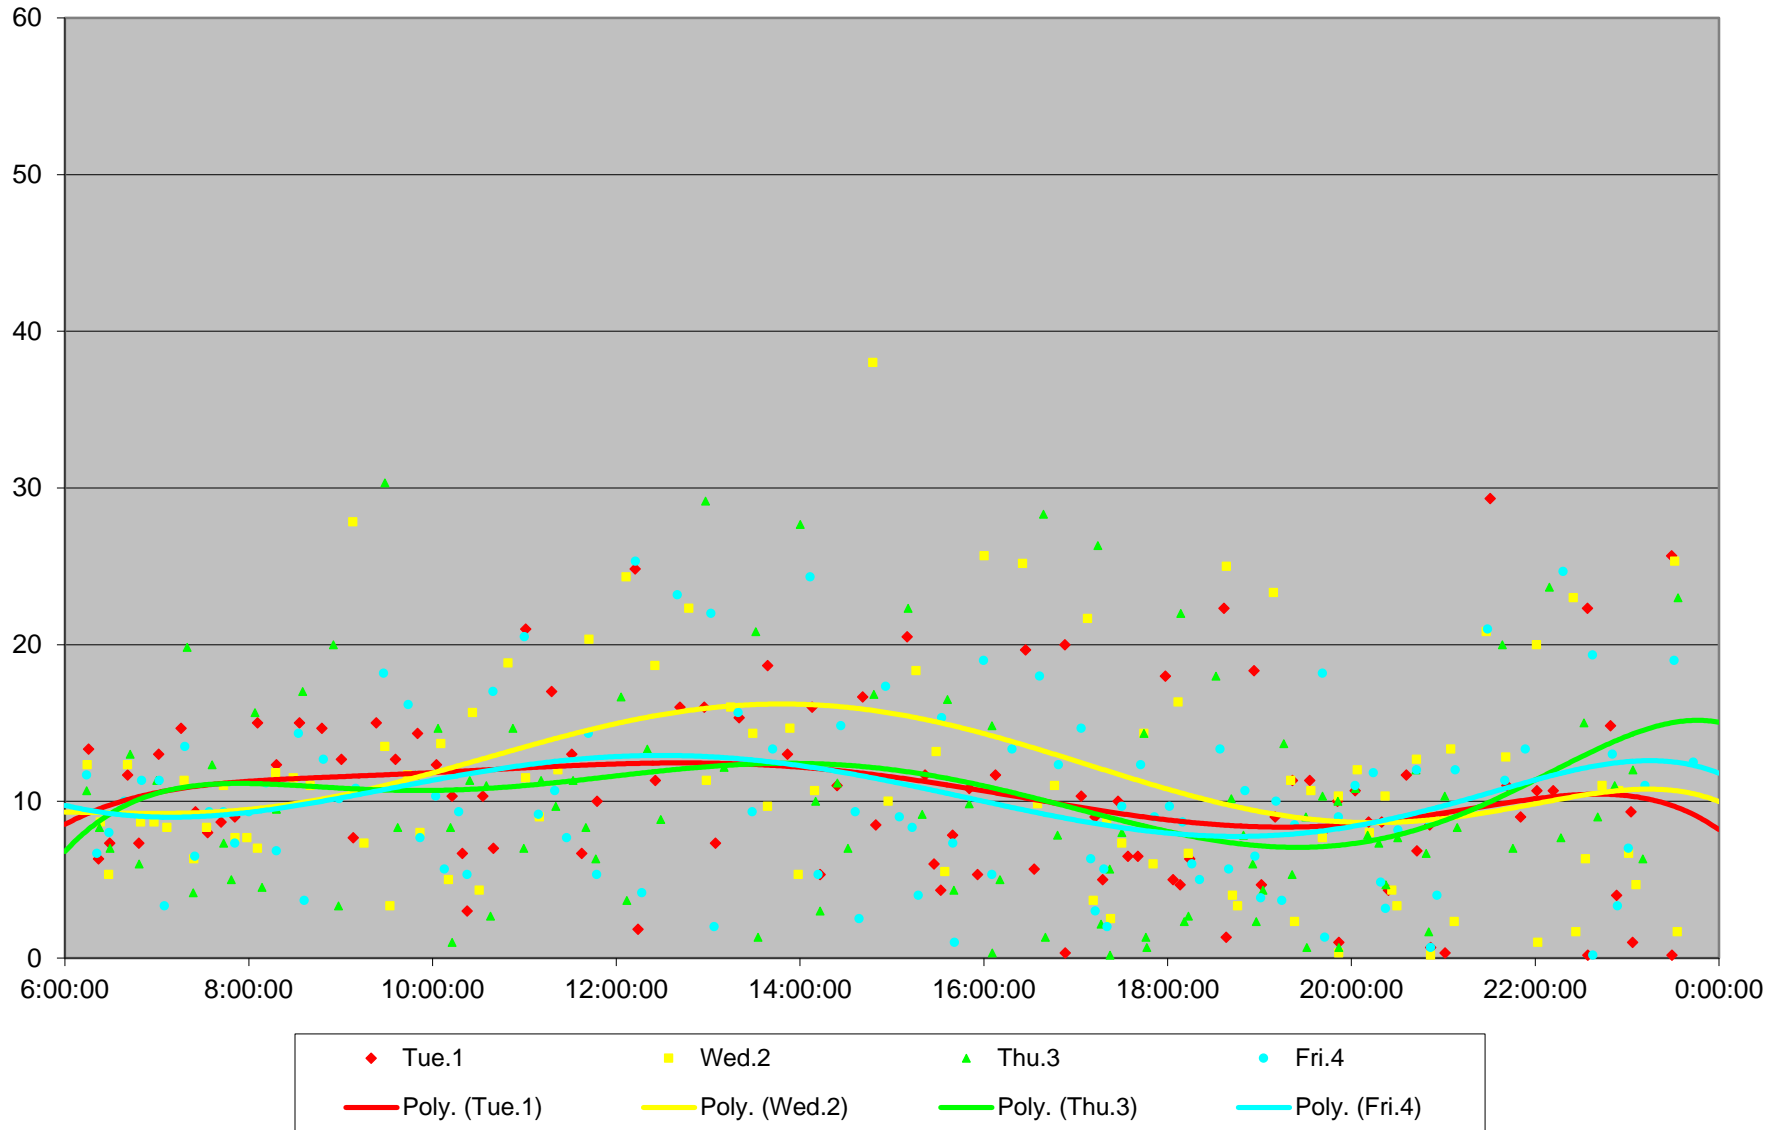

### 7 Bathurst Bus Headways at S of Steeles Southbound April 2014