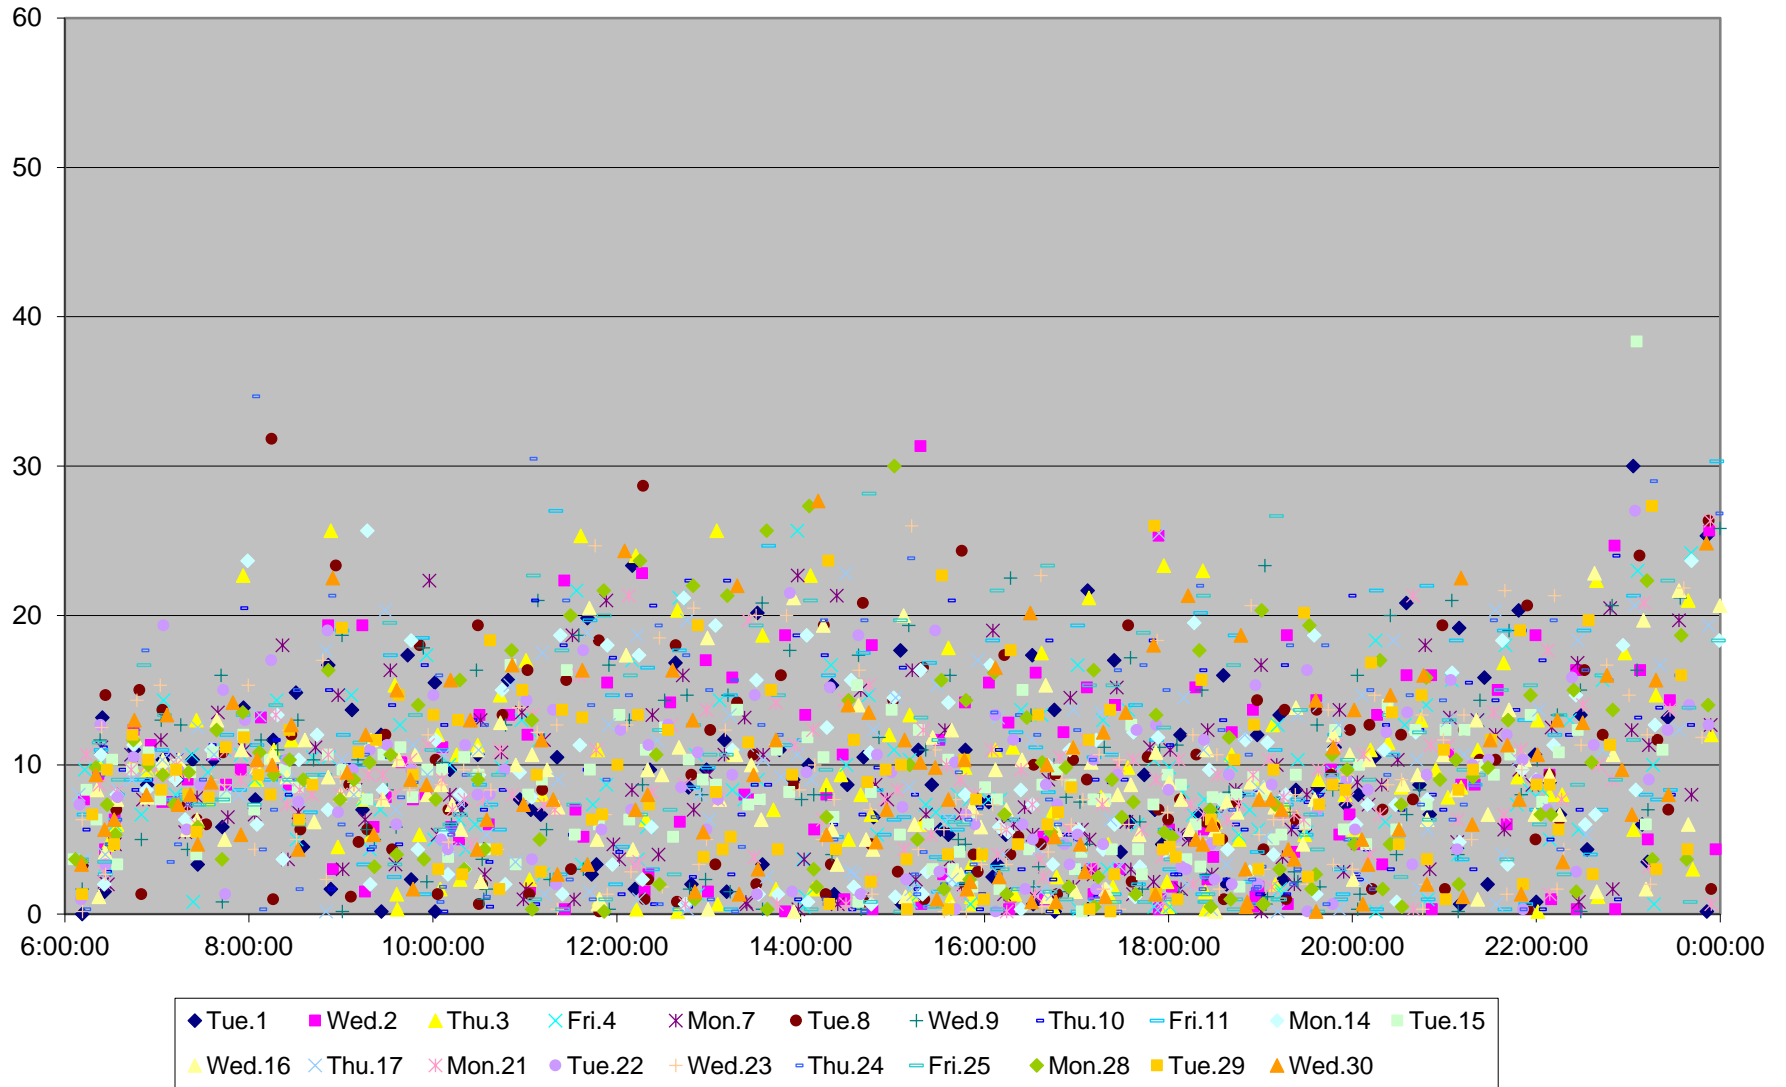

7 Bathurst Bus Headways at N of Eglinton Ave Southbound April 2014

7 Bathurst Bus Headways at N of Eglinton Ave Southbound April 2014

7 Bathurst Bus Headways at N of Eglinton Ave Southbound April 2014

7 Bathurst Bus Headways at N of Eglinton Ave Southbound April 2014