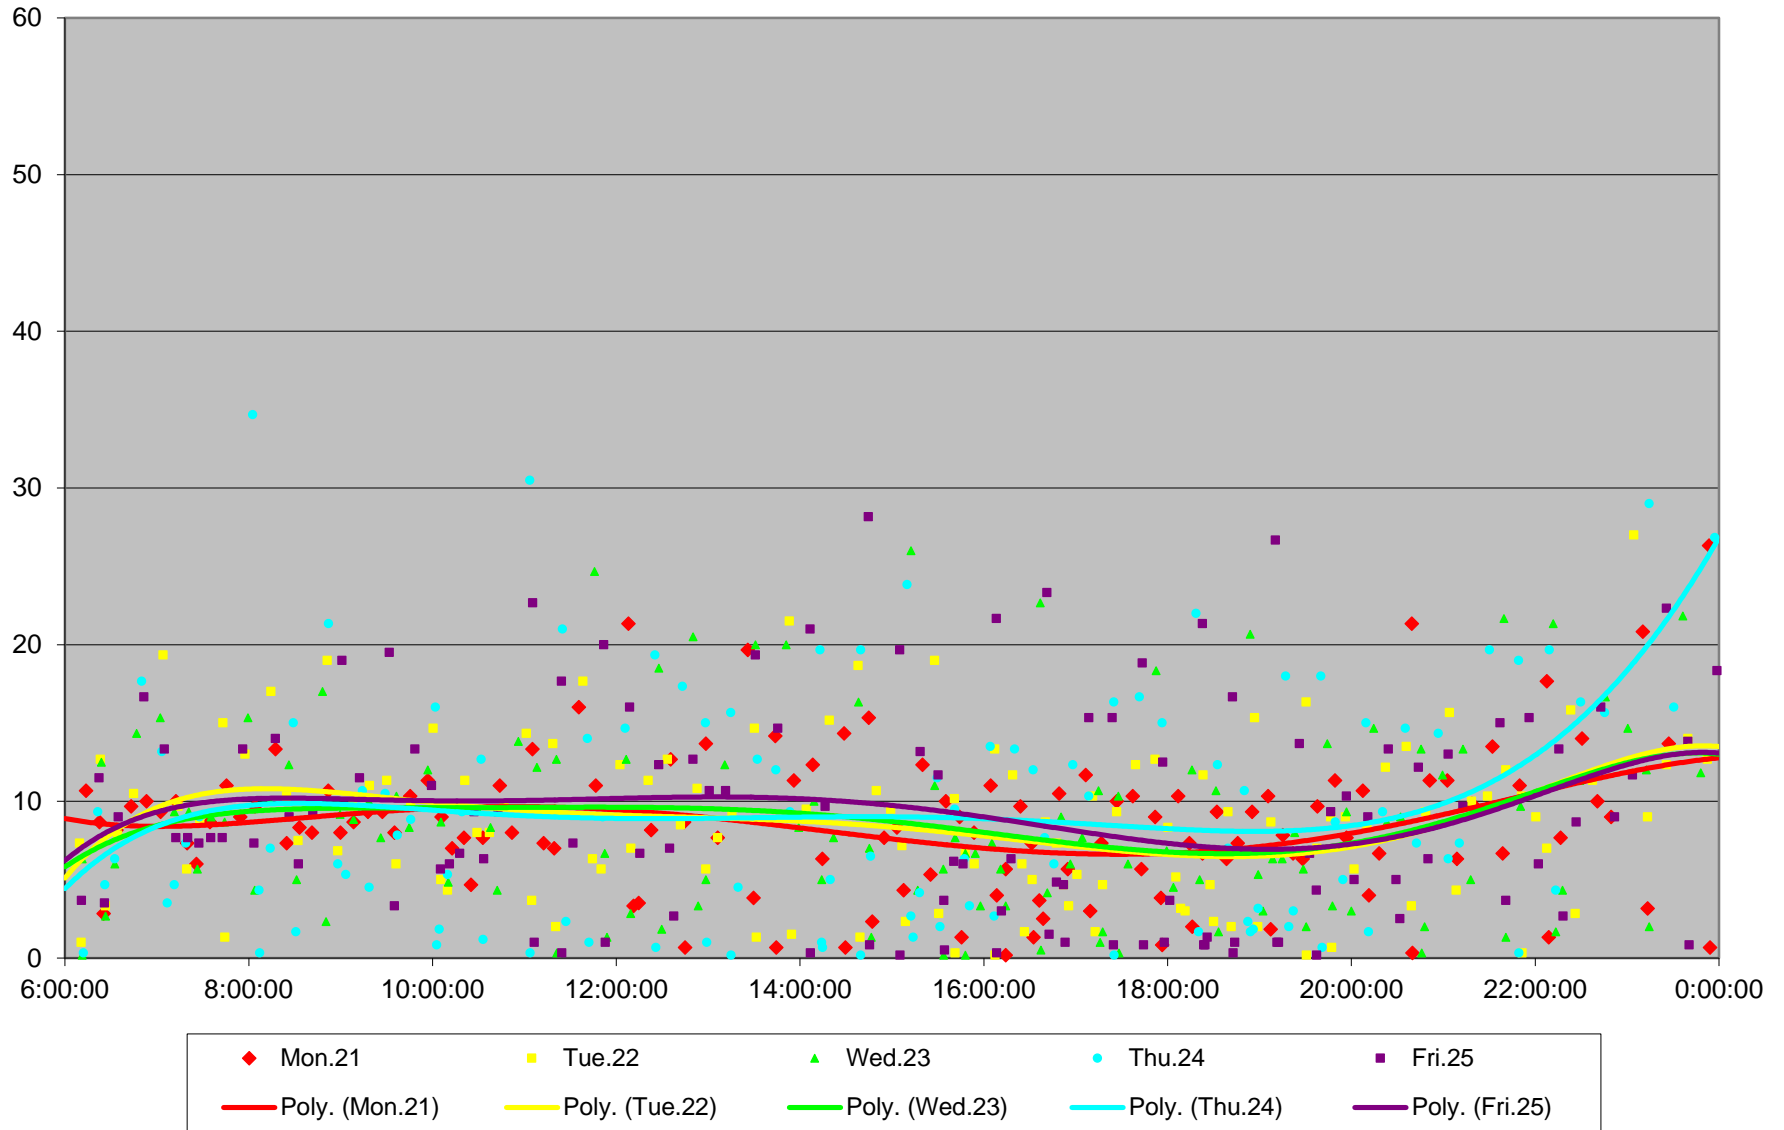

7 Bathurst Bus Headways at N of Eglinton Ave Southbound April 2014

7 Bathurst Bus Headways at N of Eglinton Ave Southbound April 2014

7 Bathurst Bus Headways at N of Eglinton Ave Southbound April 2014

7 Bathurst Bus Headways at N of Eglinton Ave Southbound April 2014