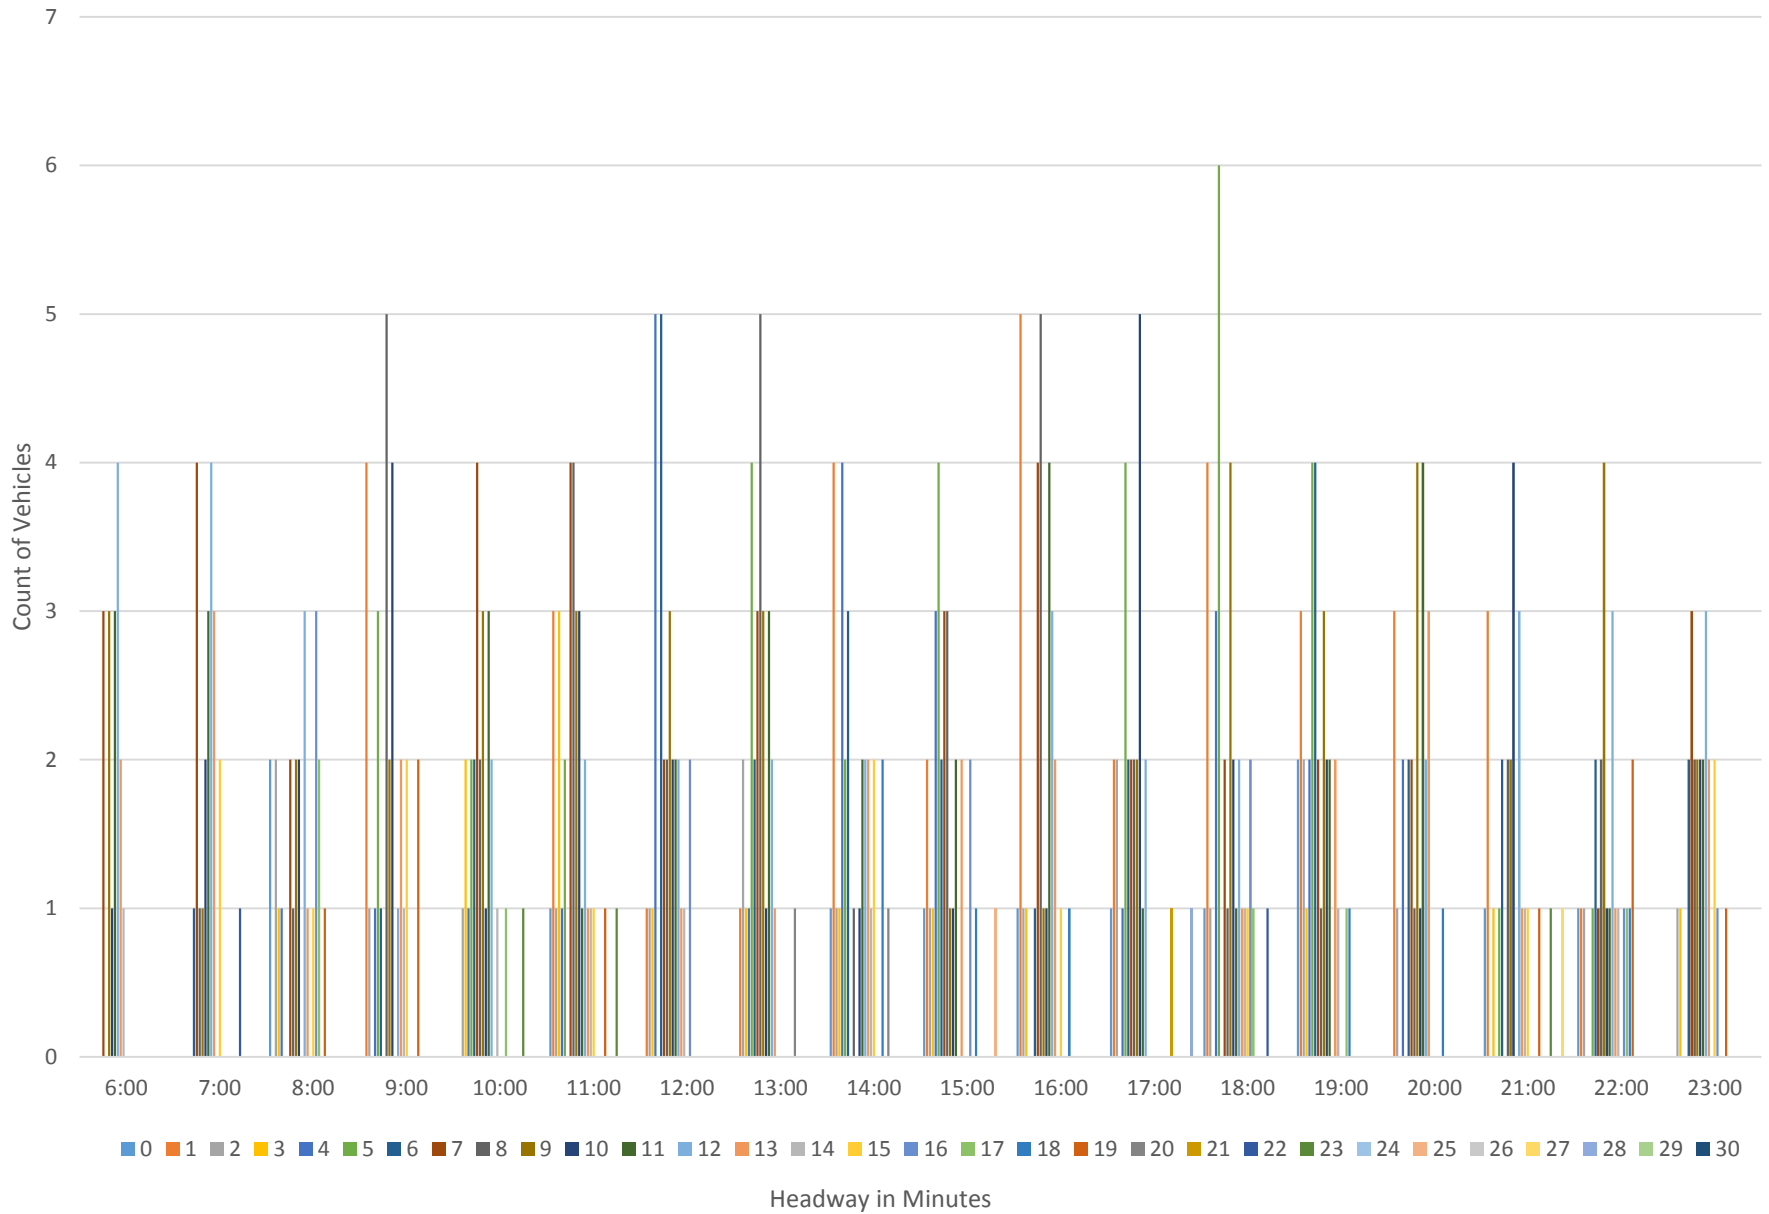

7 Bathurst Bus Headways at N of Eglinton Ave Southbound April 2014 Saturday Distribution