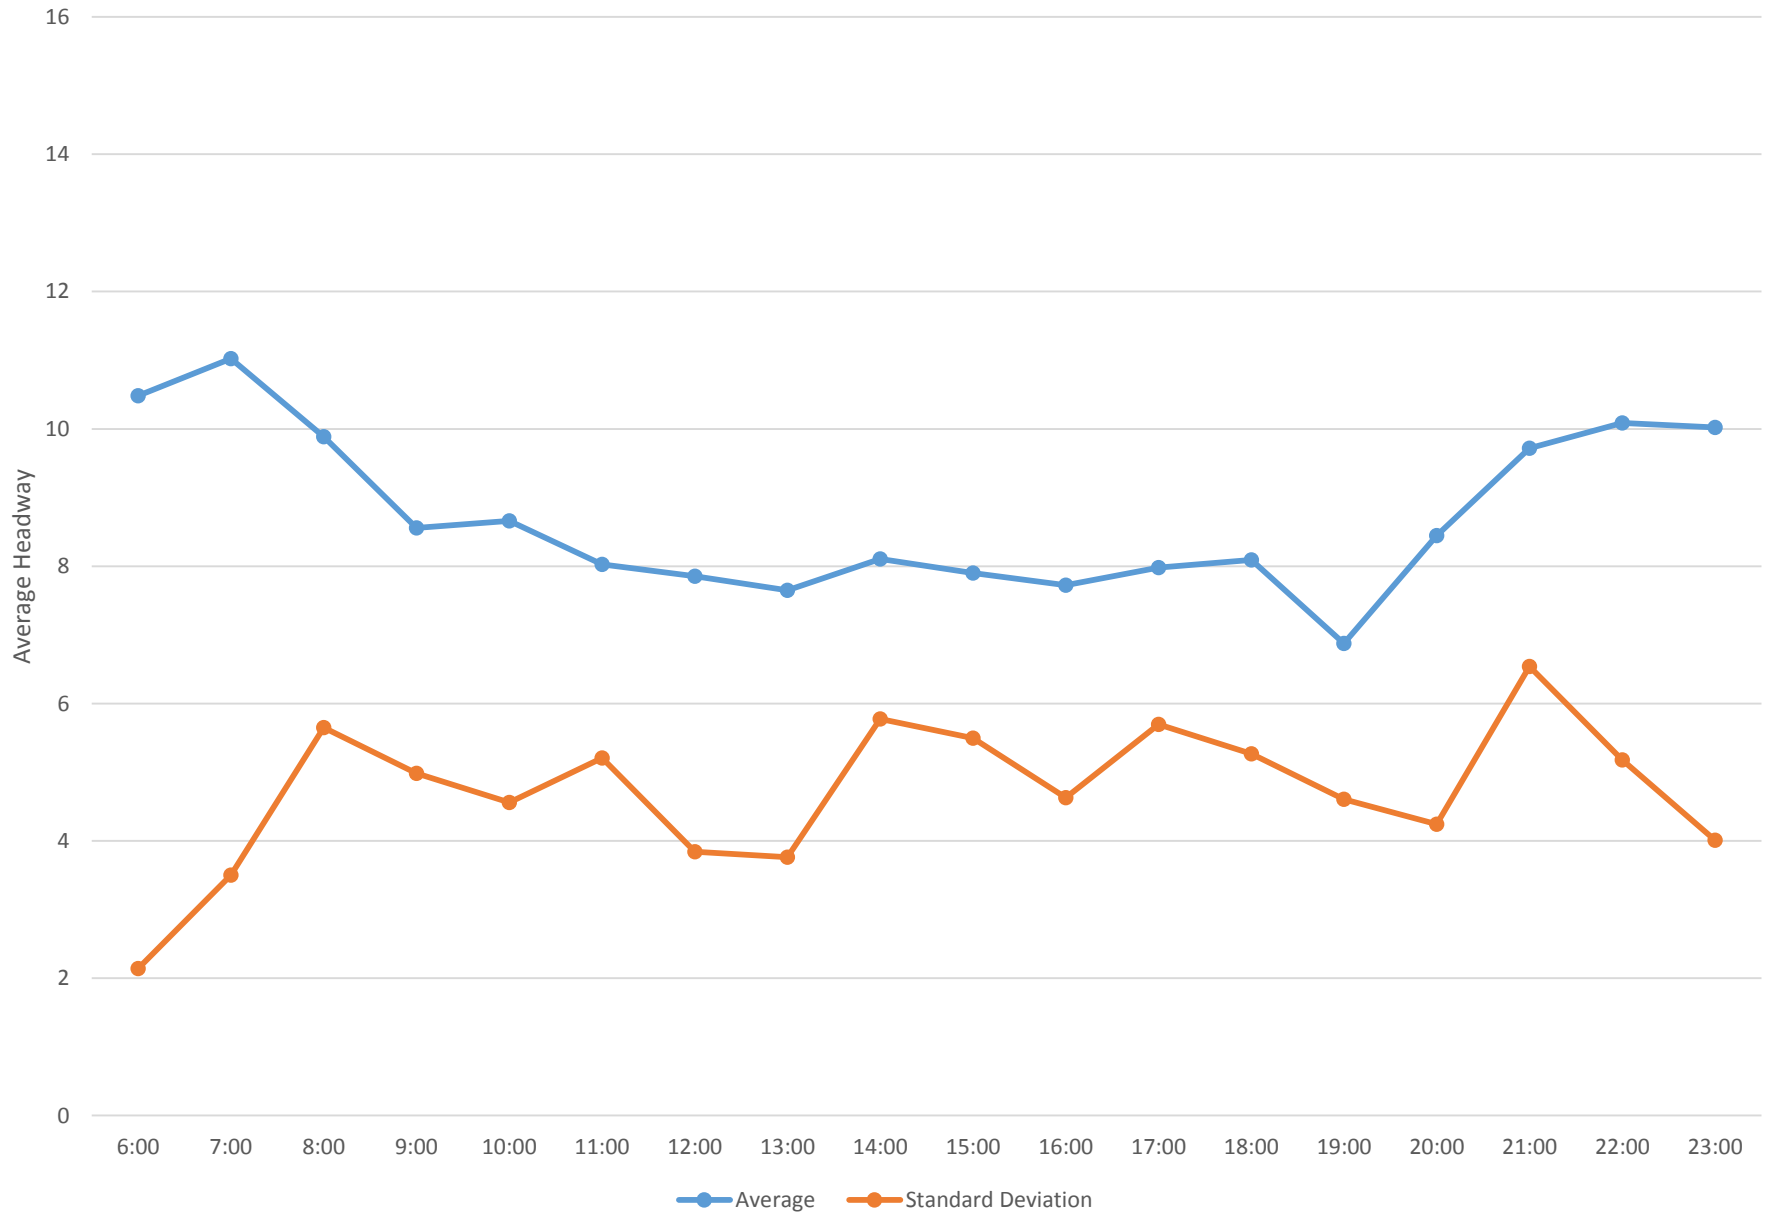

7 Bathurst Bus Headways at N of Eglinton Ave Southbound April 2014

7 Bathurst Bus Headways at N of Eglinton Ave Southbound April 2014

7 Bathurst Bus Headways at N of Eglinton Ave Southbound April 2014

7 Bathurst Bus Headways at N of Eglinton Ave Southbound April 2014

7 Bathurst Bus Headways at N of Eglinton Ave Southbound April 2014 Weekday Statistics

7 Bathurst Bus Headways at N of Eglinton Ave Southbound April 2014 Saturday Statistics

7 Bathurst Bus Headways at N of Eglinton Ave Southbound April 2014 Sunday Statistics