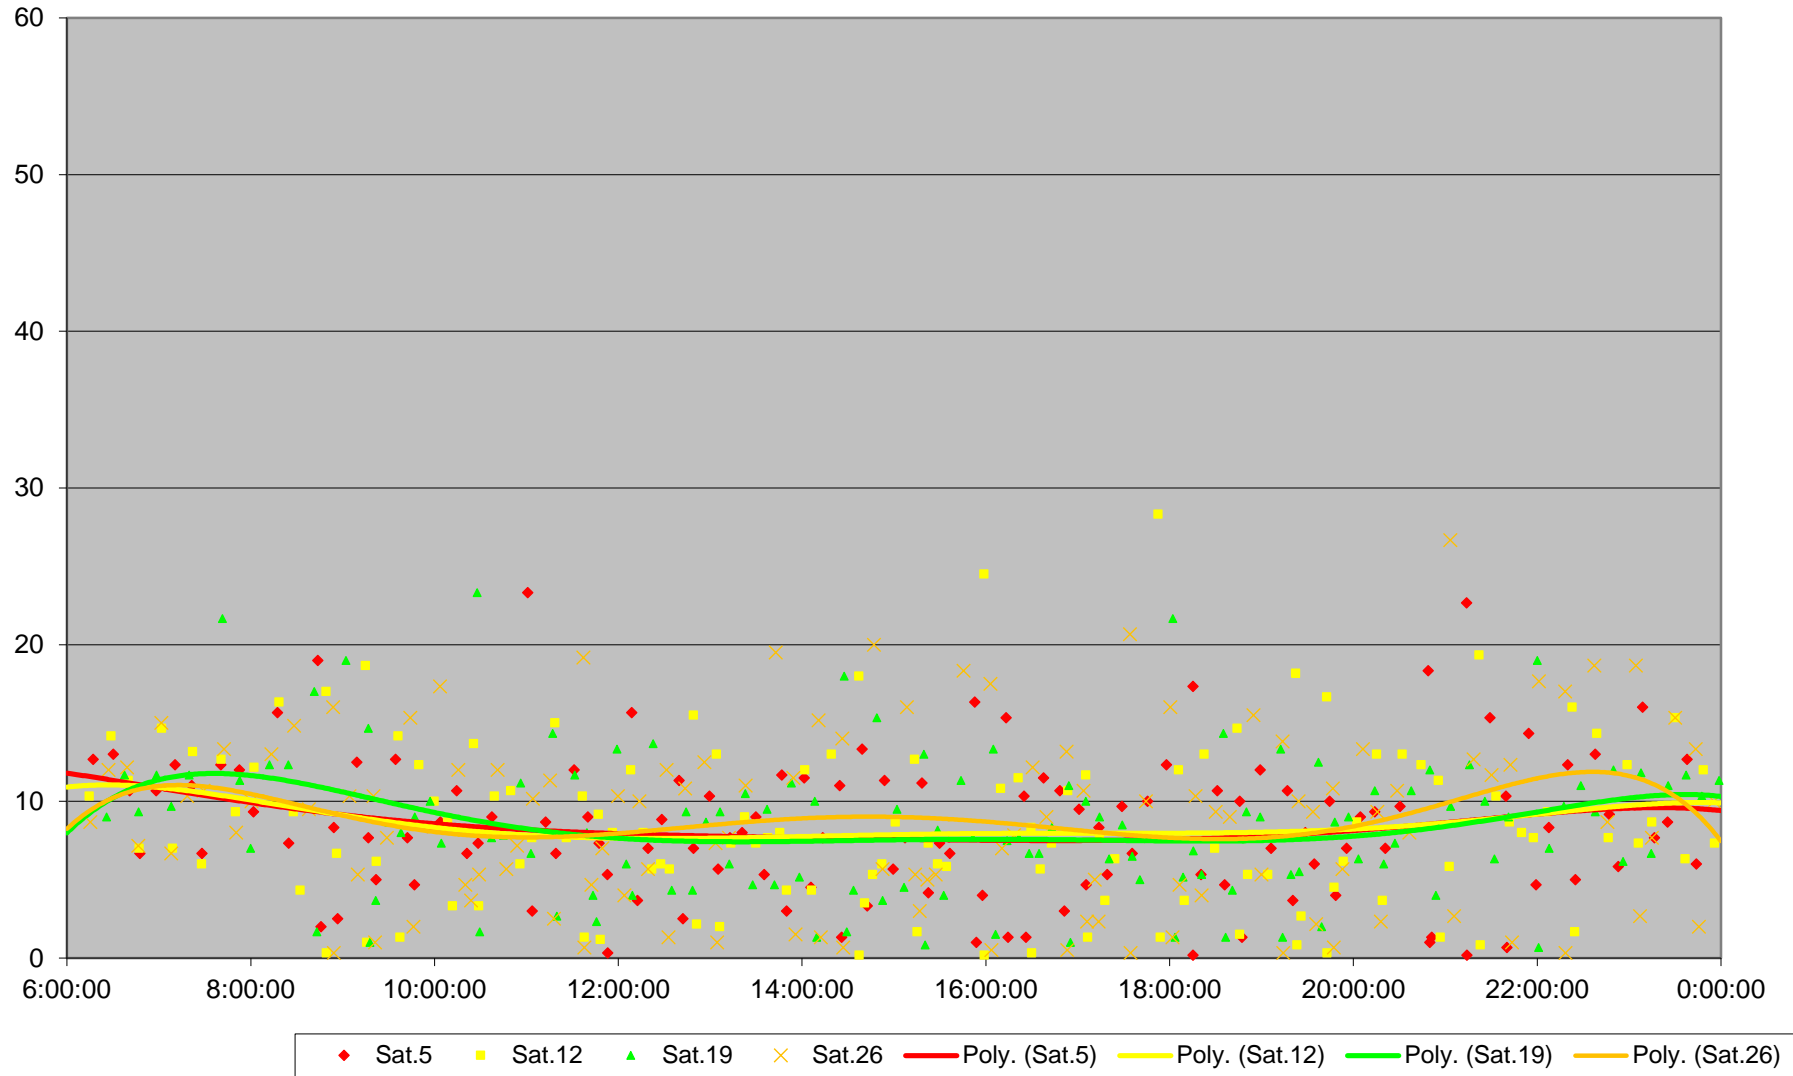

7 Bathurst Bus Headways at N of Eglinton Ave Southbound April 2014

7 Bathurst Bus Headways at N of Eglinton Ave Southbound April 2014

7 Bathurst Bus Headways at N of Eglinton Ave Southbound April 2014

7 Bathurst Bus Headways at N of Eglinton Ave Southbound April 2014