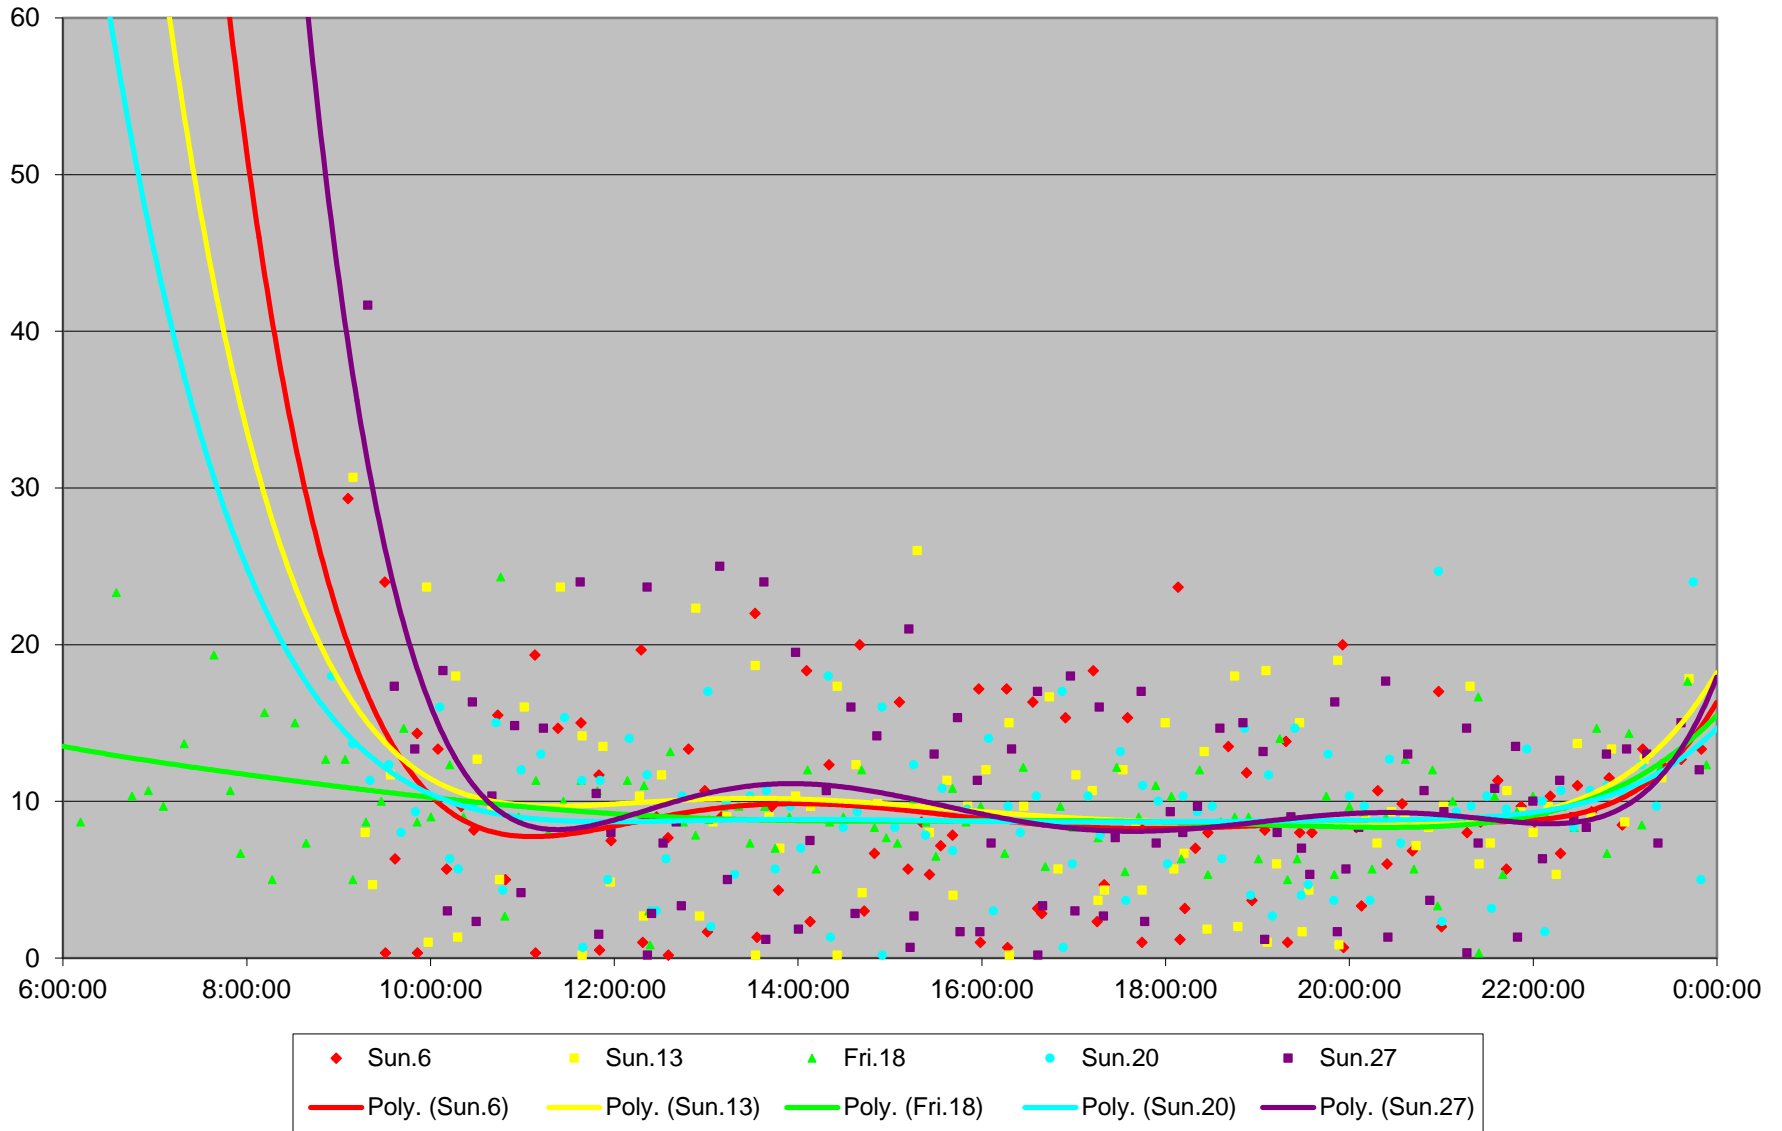

7 Bathurst Bus Headways at N of Eglinton Ave Southbound April 2014

7 Bathurst Bus Headways at N of Eglinton Ave Southbound April 2014

7 Bathurst Bus Headways at N of Eglinton Ave Southbound April 2014

7 Bathurst Bus Headways at N of Eglinton Ave Southbound April 2014

7 Bathurst Bus Headways at N of Eglinton Ave Southbound April 2014 Weekday Statistics

7 Bathurst Bus Headways at N of Eglinton Ave Southbound April 2014 Saturday Statistics

7 Bathurst Bus Headways at N of Eglinton Ave Southbound April 2014 Sunday Statistics