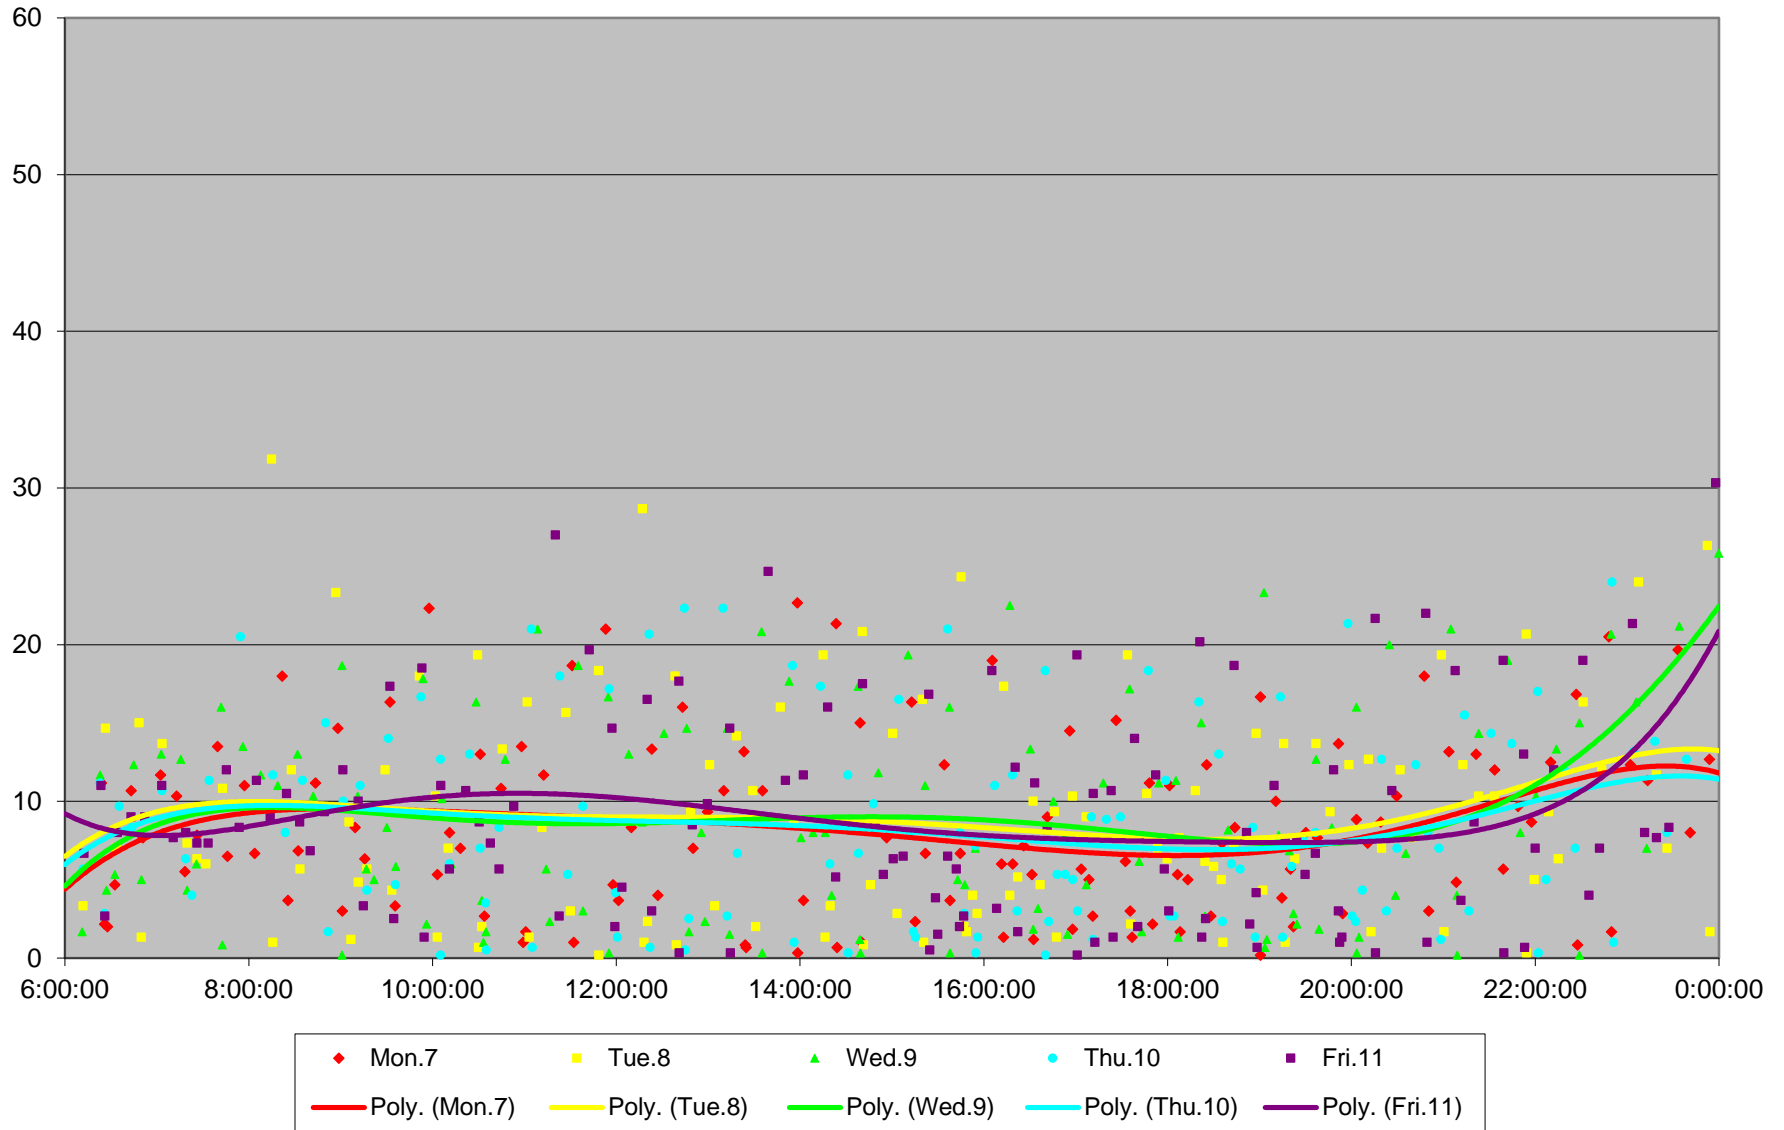

7 Bathurst Bus Headways at N of Eglinton Ave Southbound April 2014

7 Bathurst Bus Headways at N of Eglinton Ave Southbound April 2014

7 Bathurst Bus Headways at N of Eglinton Ave Southbound April 2014

7 Bathurst Bus Headways at N of Eglinton Ave Southbound April 2014