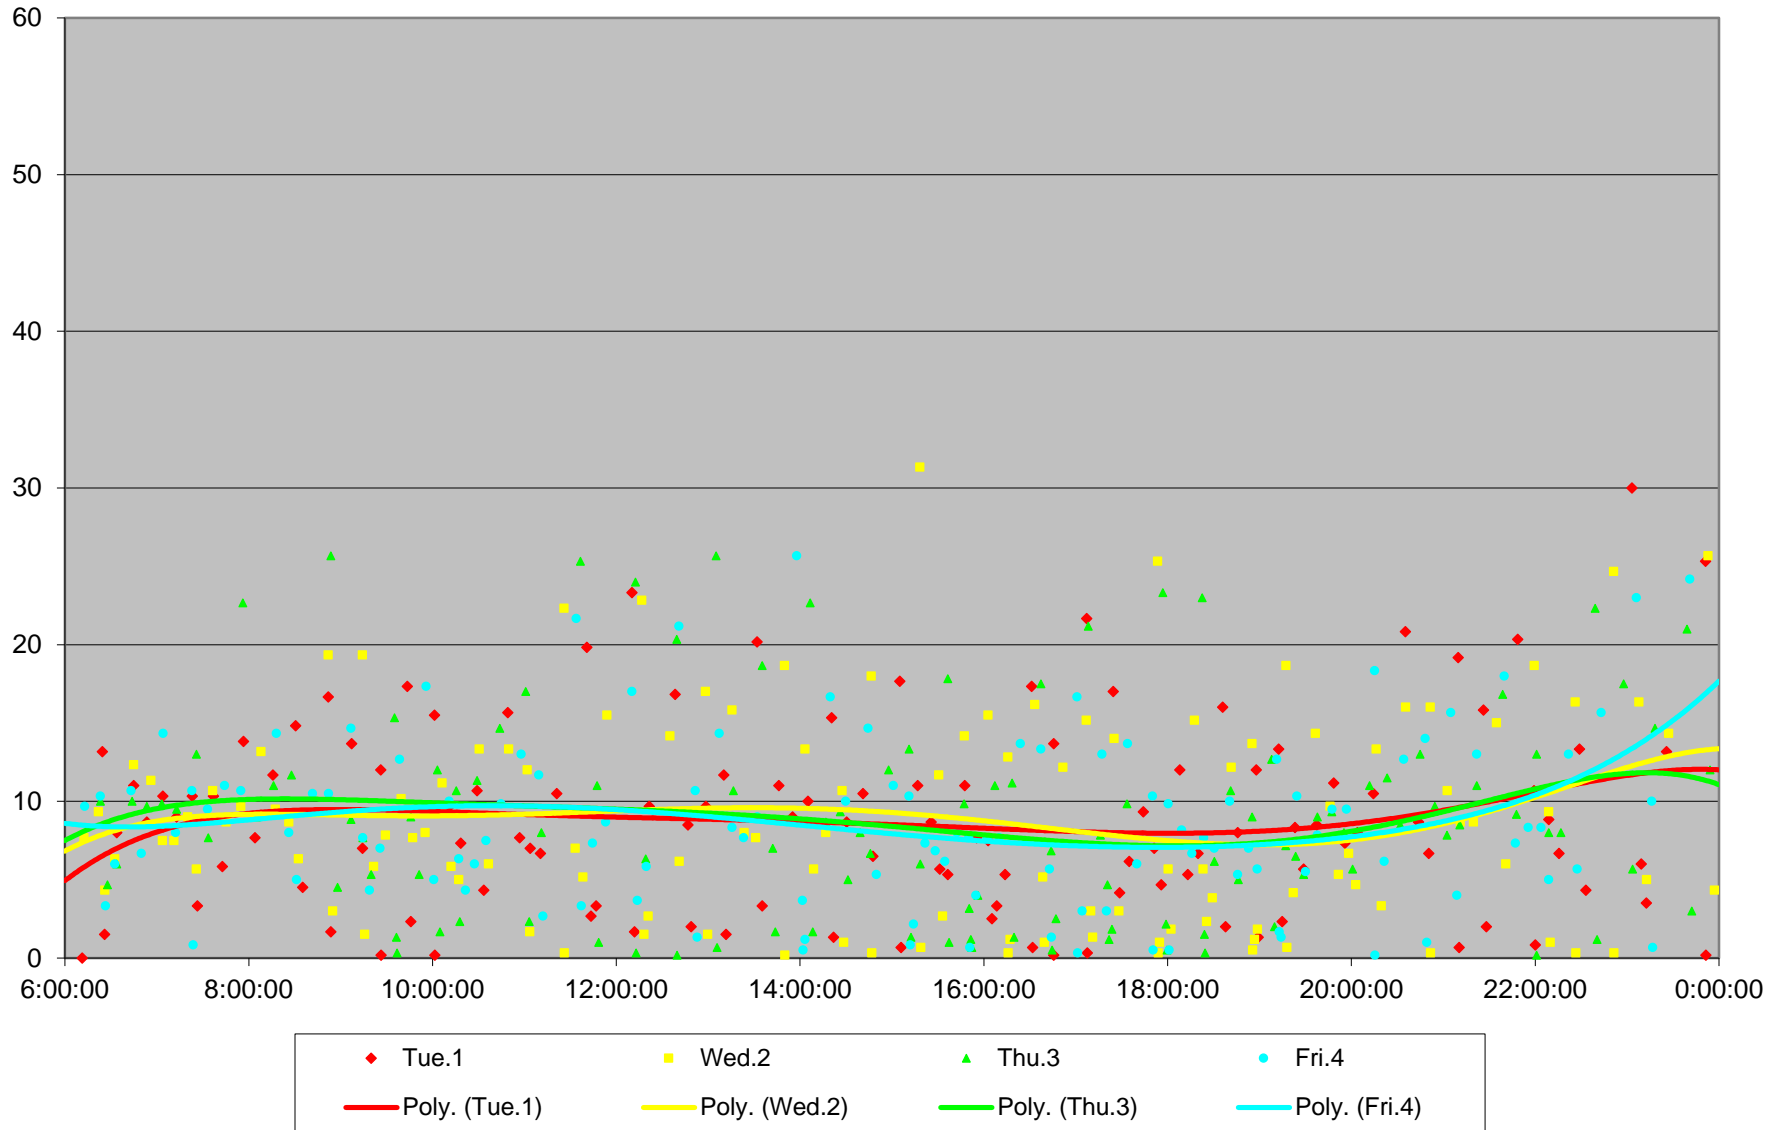

7 Bathurst Bus Headways at N of Eglinton Ave Southbound April 2014

7 Bathurst Bus Headways at N of Eglinton Ave Southbound April 2014

7 Bathurst Bus Headways at N of Eglinton Ave Southbound April 2014

7 Bathurst Bus Headways at N of Eglinton Ave Southbound April 2014