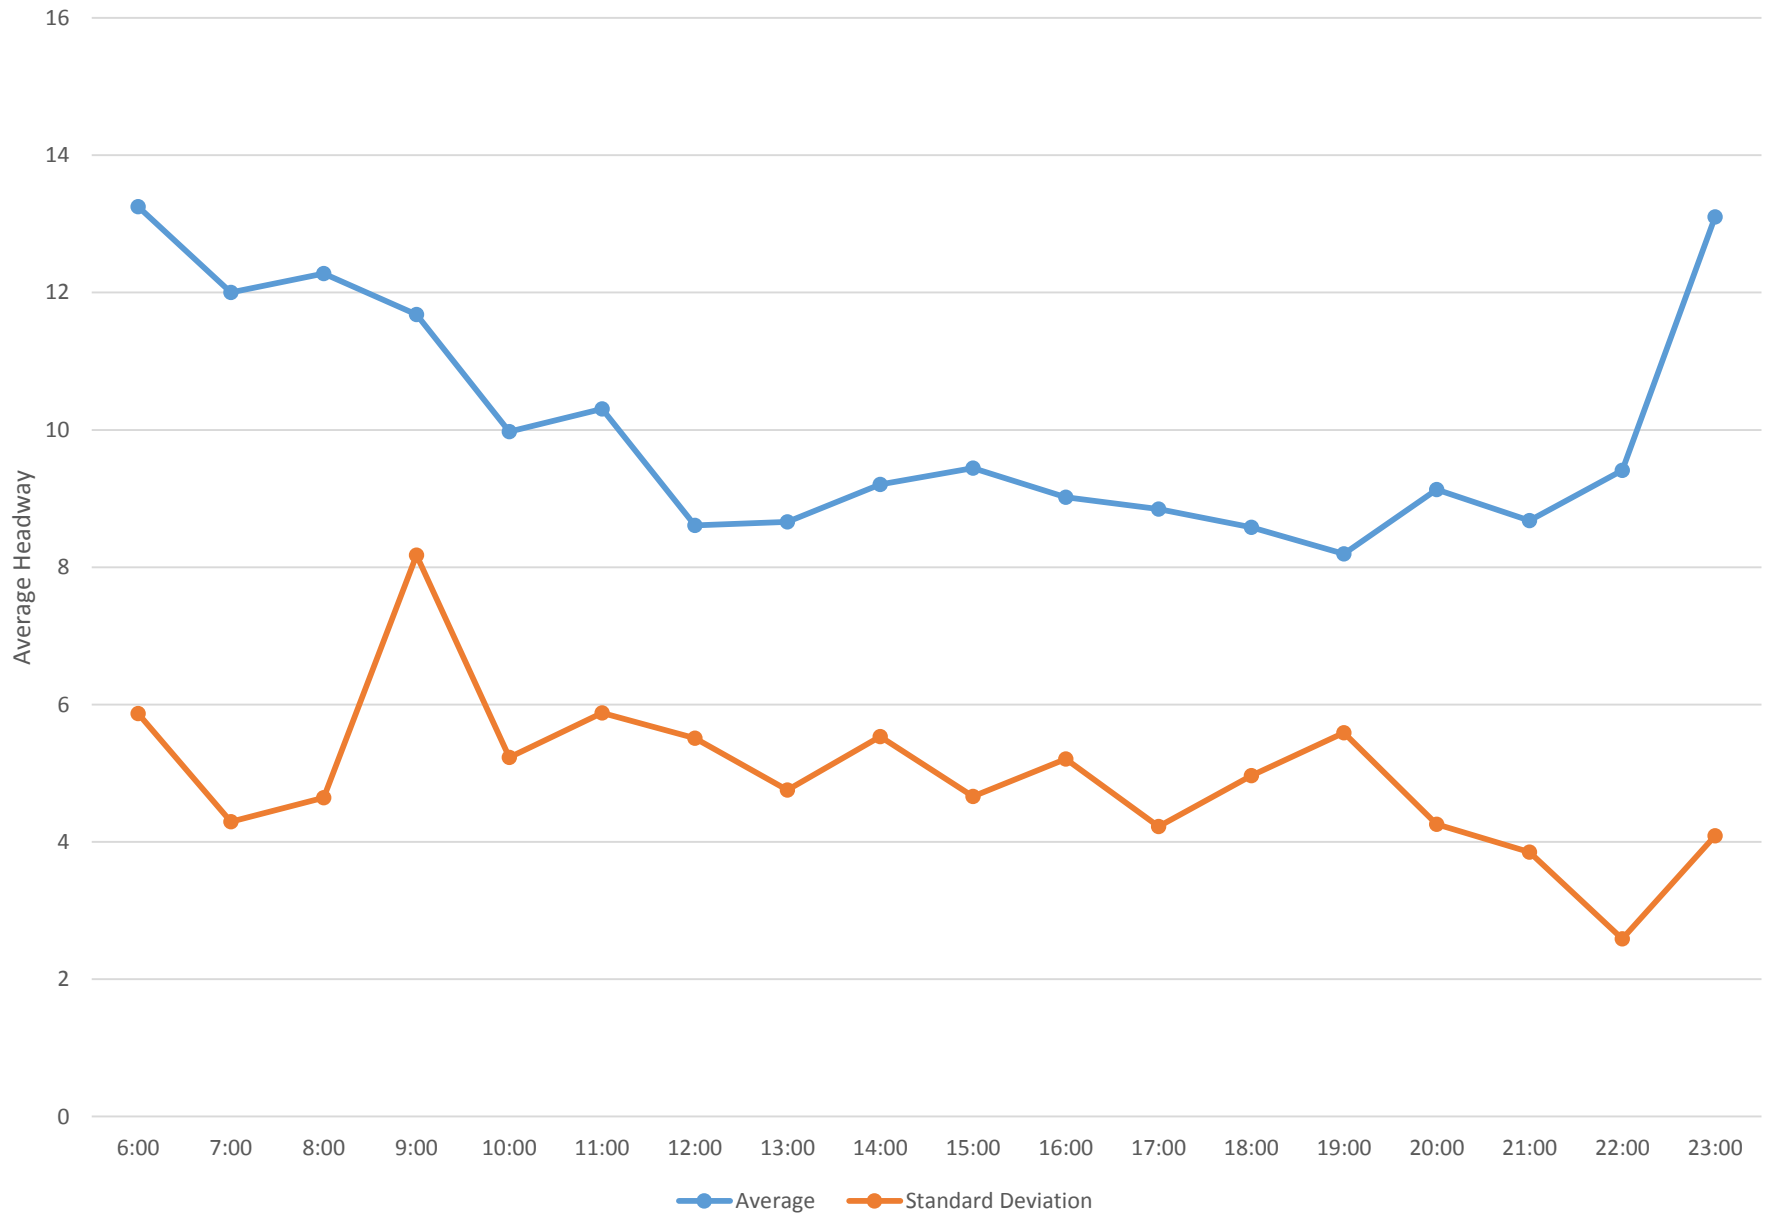

7 Bathurst Bus Headways at N of Eglinton Ave Southbound April 2014

7 Bathurst Bus Headways at N of Eglinton Ave Southbound April 2014

7 Bathurst Bus Headways at N of Eglinton Ave Southbound April 2014

7 Bathurst Bus Headways at N of Eglinton Ave Southbound April 2014

7 Bathurst Bus Headways at N of Eglinton Ave Southbound April 2014 Weekday Statistics

7 Bathurst Bus Headways at N of Eglinton Ave Southbound April 2014 Saturday Statistics

7 Bathurst Bus Headways at N of Eglinton Ave Southbound April 2014 Sunday Statistics