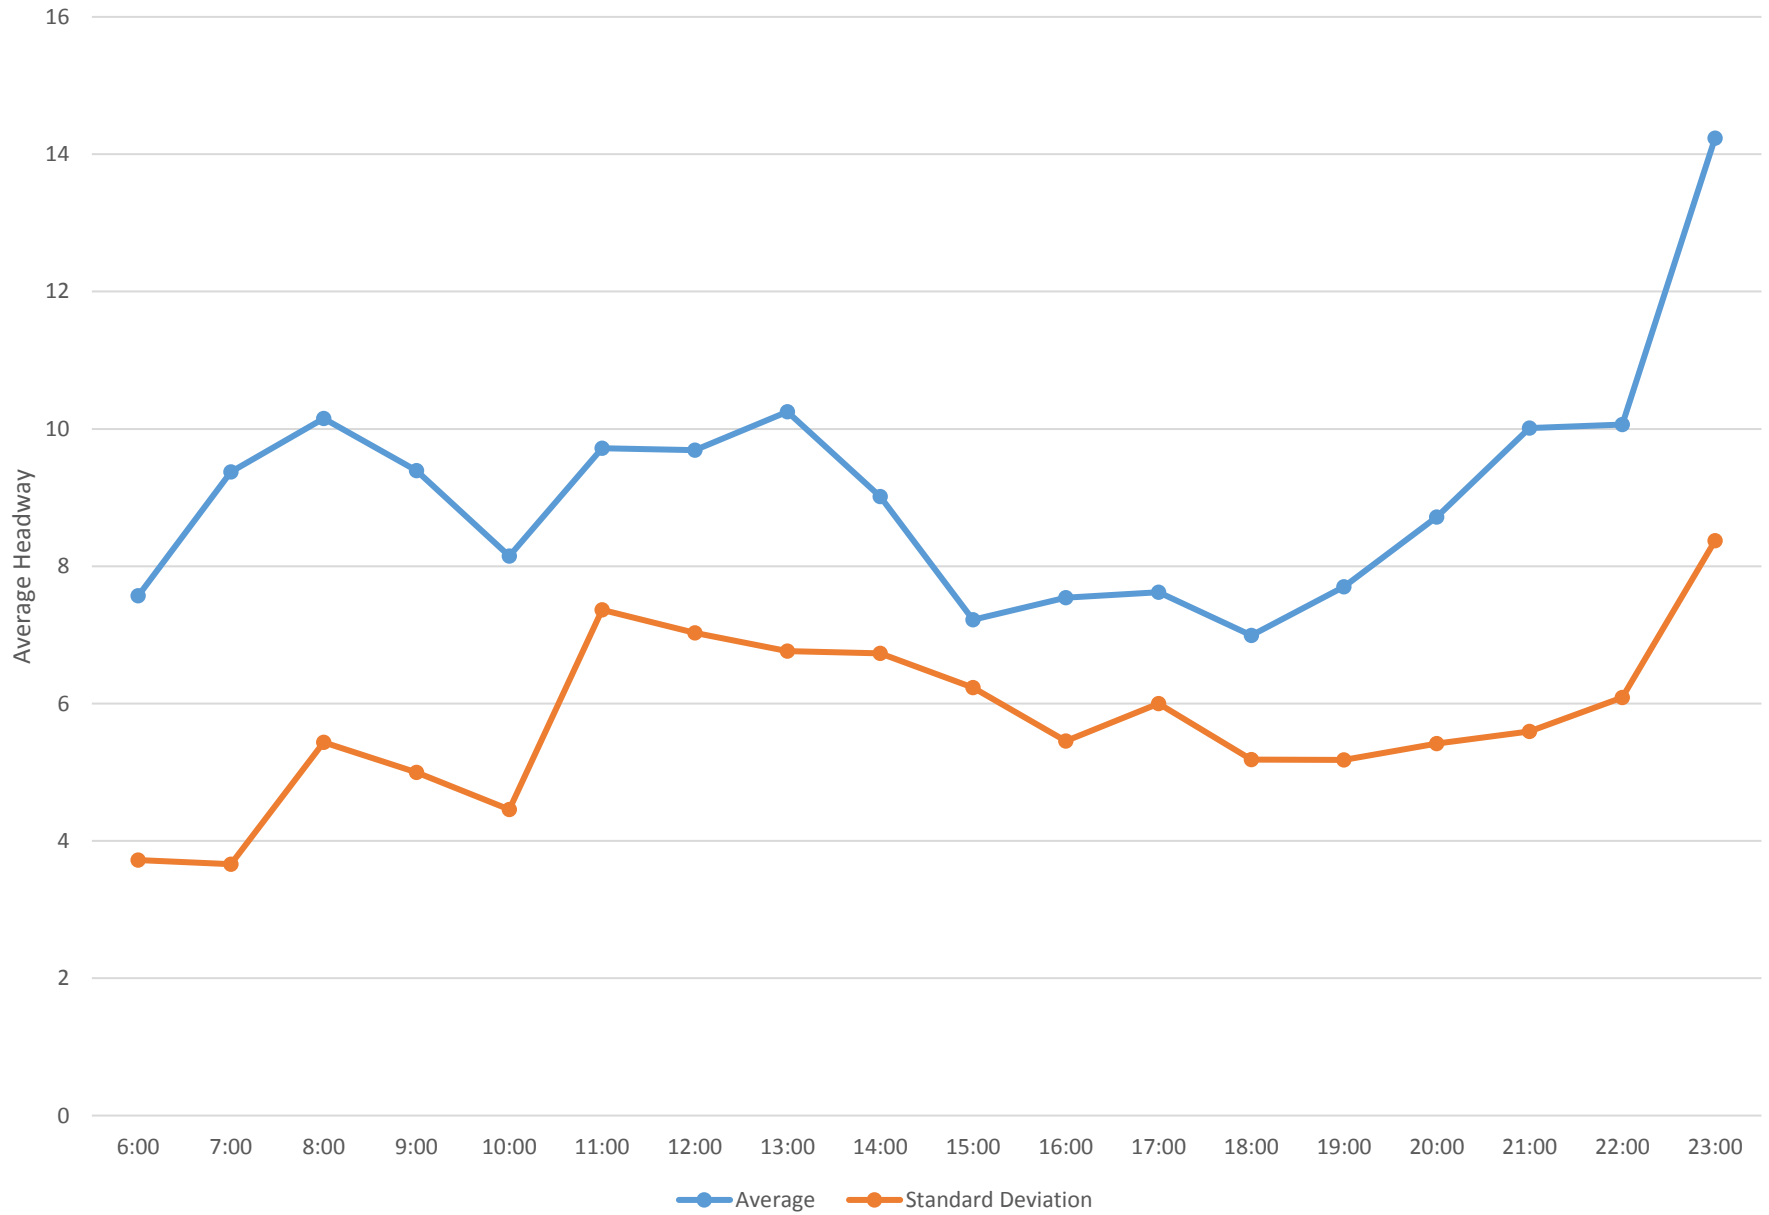

7 Bathurst Bus Headways at N of Eglinton Ave Southbound April 2014

7 Bathurst Bus Headways at N of Eglinton Ave Southbound April 2014

7 Bathurst Bus Headways at N of Eglinton Ave Southbound April 2014

7 Bathurst Bus Headways at N of Eglinton Ave Southbound April 2014

7 Bathurst Bus Headways at N of Eglinton Ave Southbound April 2014 Weekday Statistics

7 Bathurst Bus Headways at N of Eglinton Ave Southbound April 2014 Saturday Statistics

7 Bathurst Bus Headways at N of Eglinton Ave Southbound April 2014 Sunday Statistics