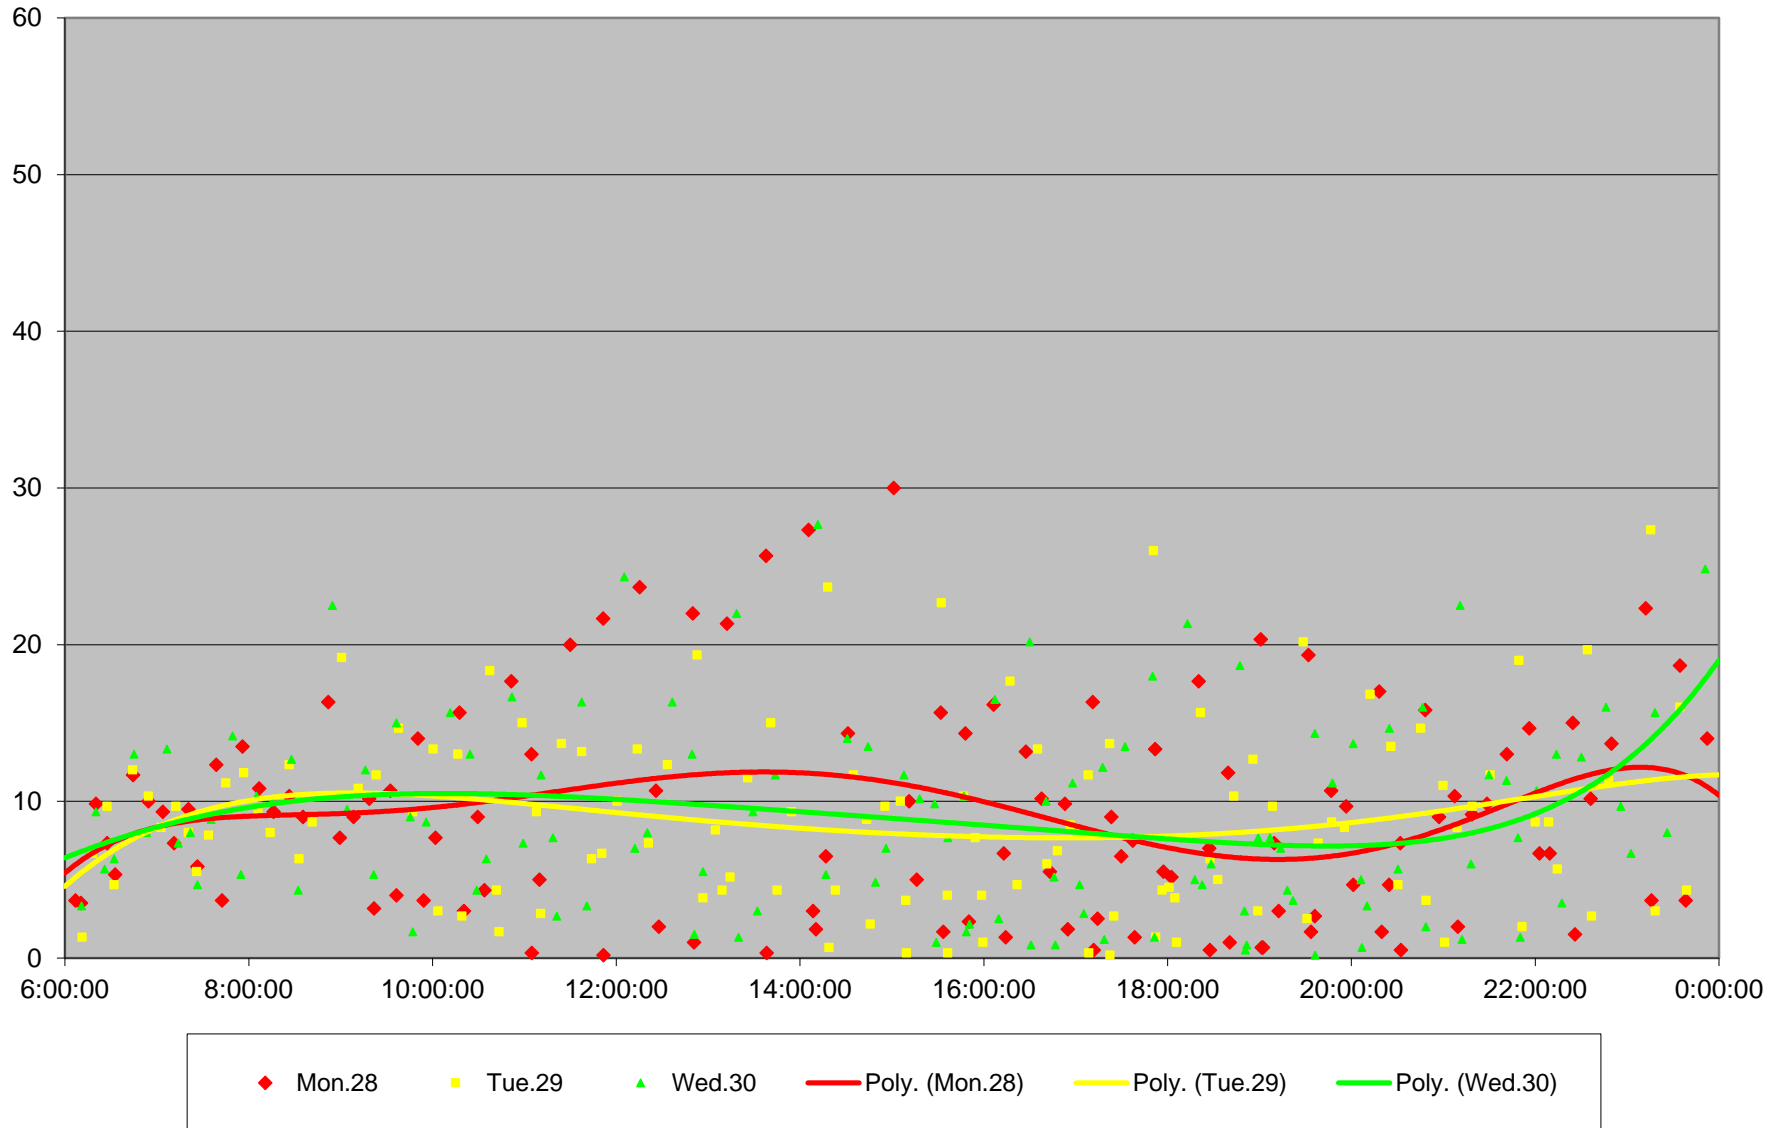

7 Bathurst Bus Headways at N of Eglinton Ave Southbound April 2014

7 Bathurst Bus Headways at N of Eglinton Ave Southbound April 2014

7 Bathurst Bus Headways at N of Eglinton Ave Southbound April 2014

7 Bathurst Bus Headways at N of Eglinton Ave Southbound April 2014

7 Bathurst Bus Headways at N of Eglinton Ave Southbound April 2014 Weekday Statistics

7 Bathurst Bus Headways at N of Eglinton Ave Southbound April 2014 Saturday Statistics

7 Bathurst Bus Headways at N of Eglinton Ave Southbound April 2014 Sunday Statistics