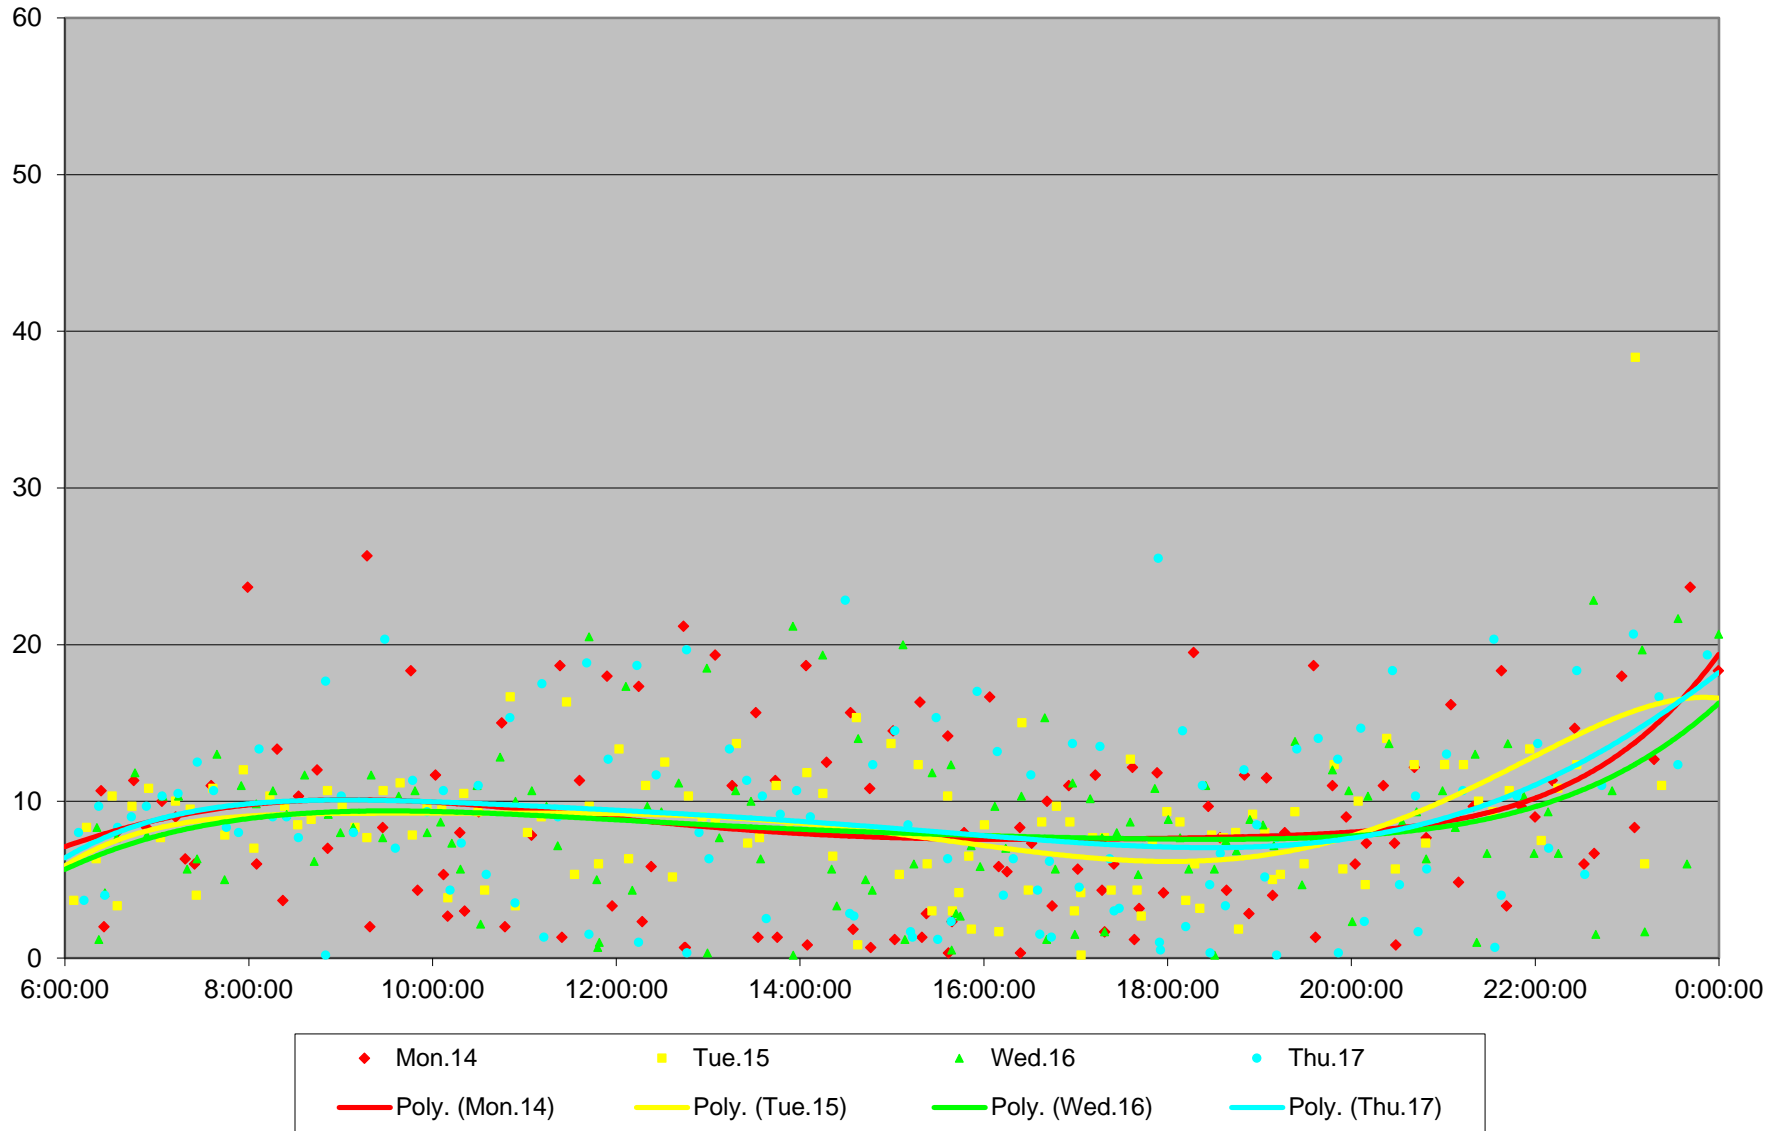

7 Bathurst Bus Headways at N of Eglinton Ave Southbound April 2014

7 Bathurst Bus Headways at N of Eglinton Ave Southbound April 2014

7 Bathurst Bus Headways at N of Eglinton Ave Southbound April 2014

7 Bathurst Bus Headways at N of Eglinton Ave Southbound April 2014