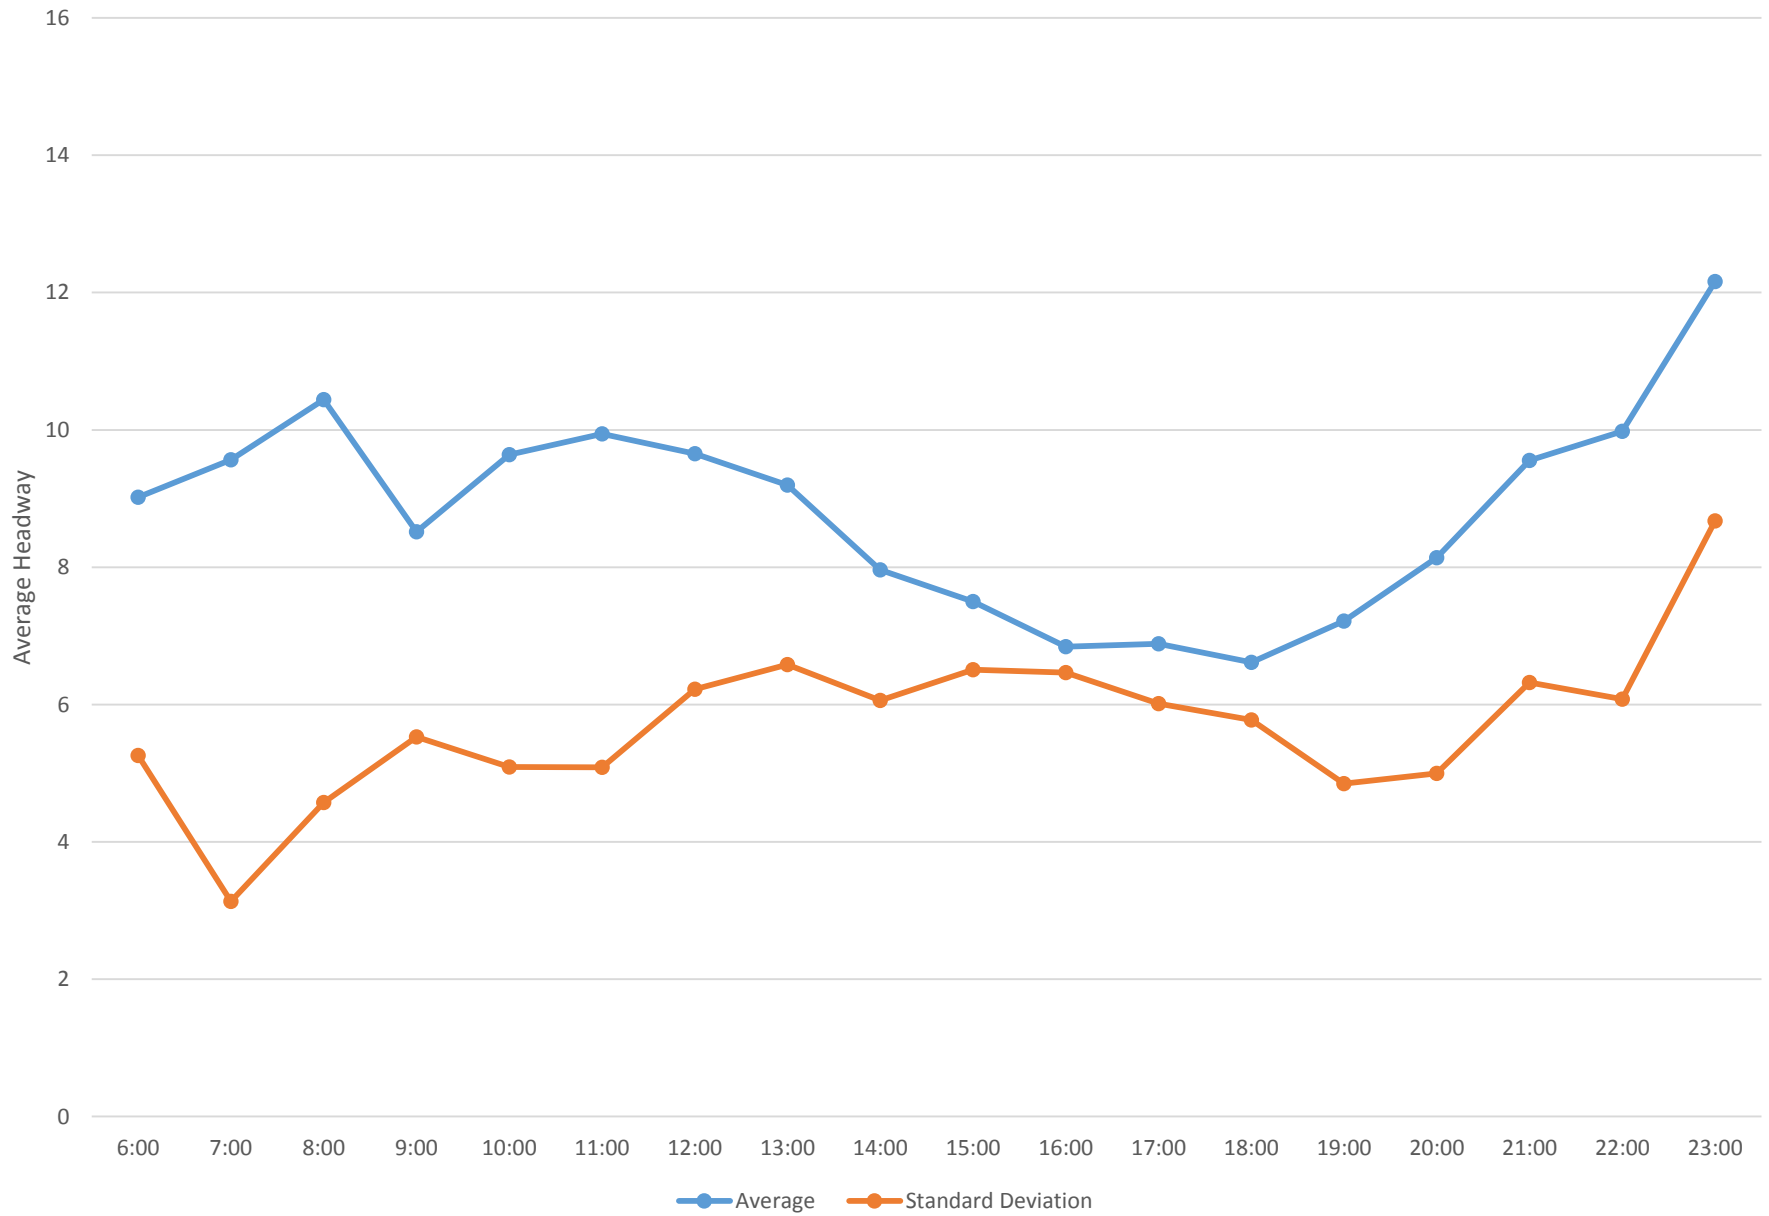

7 Bathurst Bus Headways at N of Wilson Ave Northbound April 2014

7 Bathurst Bus Headways at N of Wilson Ave Northbound April 2014

7 Bathurst Bus Headways at N of Wilson Ave Northbound April 2014

7 Bathurst Bus Headways at N of Wilson Ave Northbound April 2014

7 Bathurst Bus Headways at N of Wilson Ave Northbound April 2014 Weekday Statistics

7 Bathurst Bus Headways at N of Wilson Ave Northbound April 2014 Saturday Statistics

7 Bathurst Bus Headways at N of Wilson Ave Northbound April 2014 Sunday Statistics