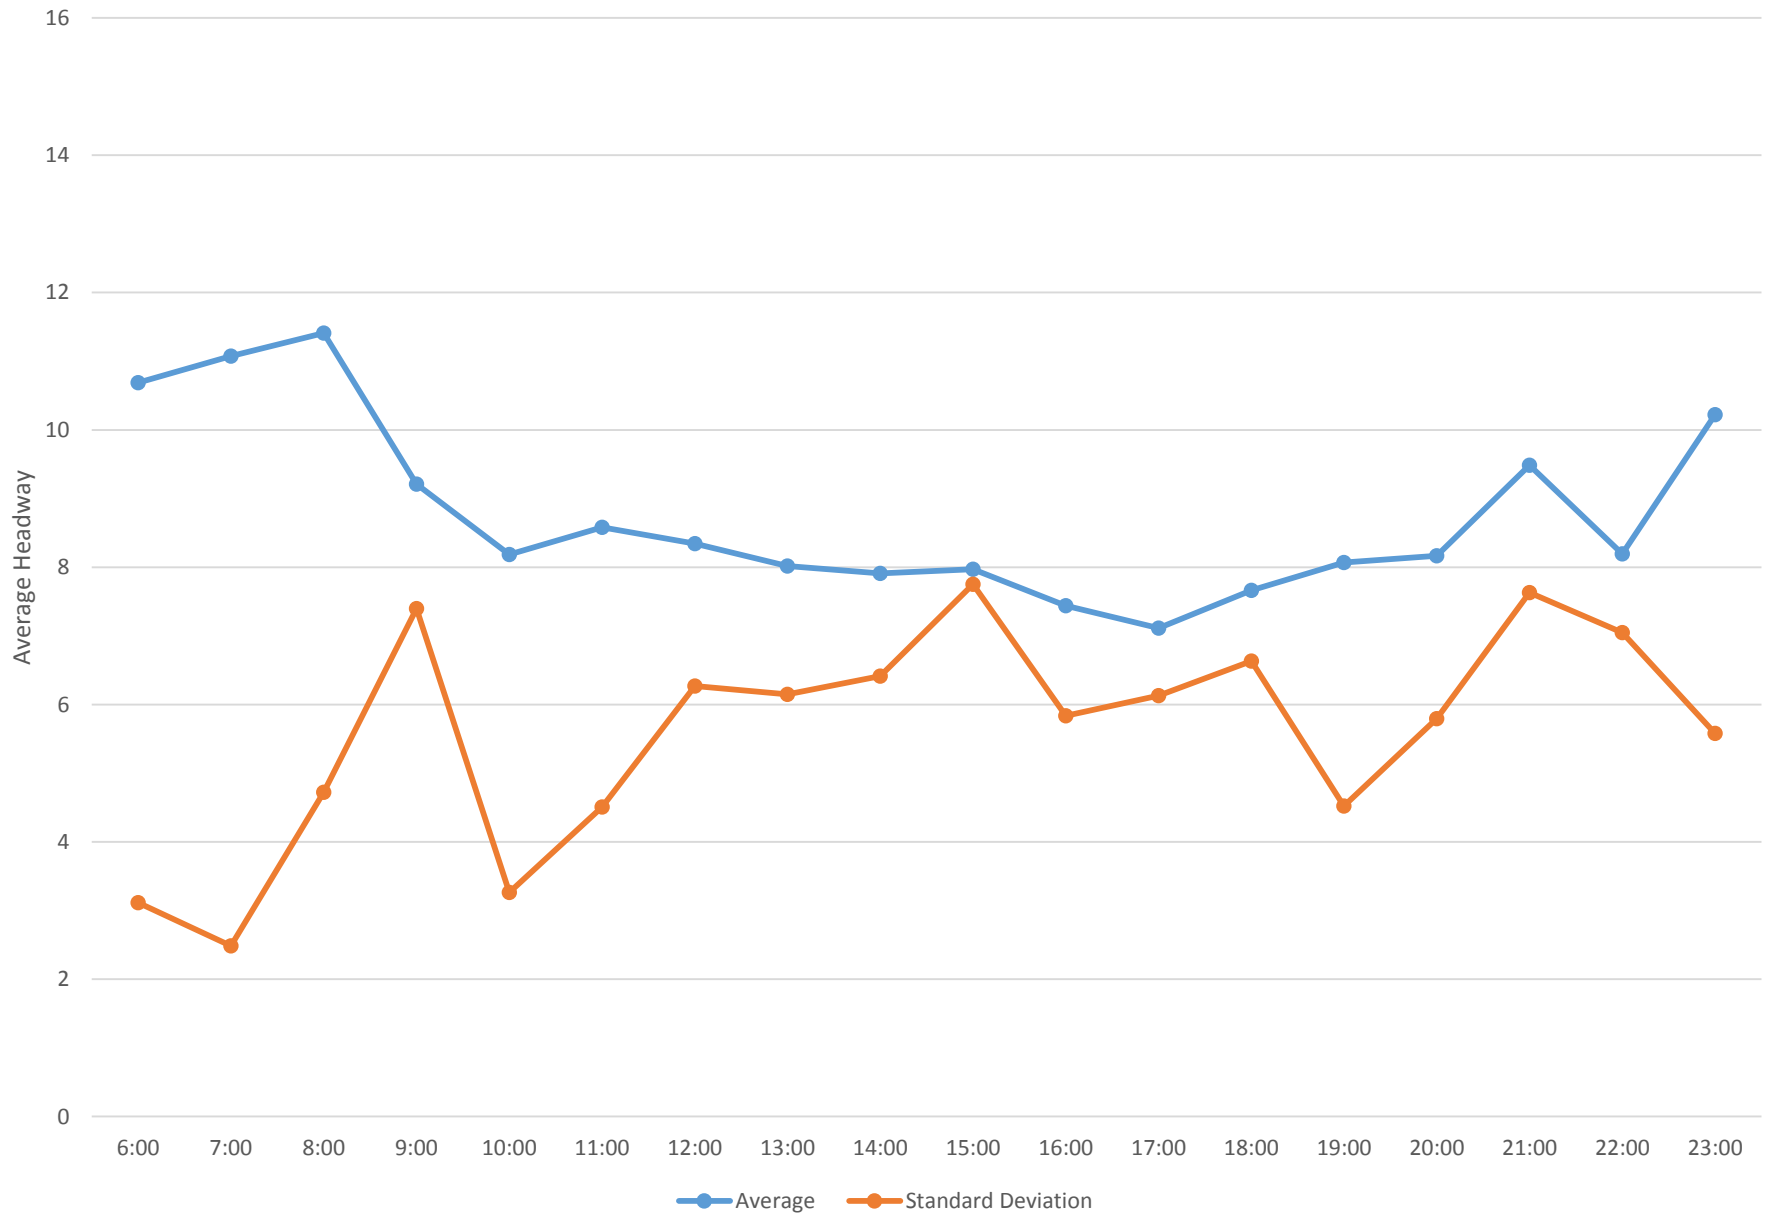

7 Bathurst Bus Headways at N of Wilson Ave Northbound April 2014

7 Bathurst Bus Headways at N of Wilson Ave Northbound April 2014

7 Bathurst Bus Headways at N of Wilson Ave Northbound April 2014

7 Bathurst Bus Headways at N of Wilson Ave Northbound April 2014

7 Bathurst Bus Headways at N of Wilson Ave Northbound April 2014 Weekday Statistics

7 Bathurst Bus Headways at N of Wilson Ave Northbound April 2014 Saturday Statistics

7 Bathurst Bus Headways at N of Wilson Ave Northbound April 2014 Sunday Statistics