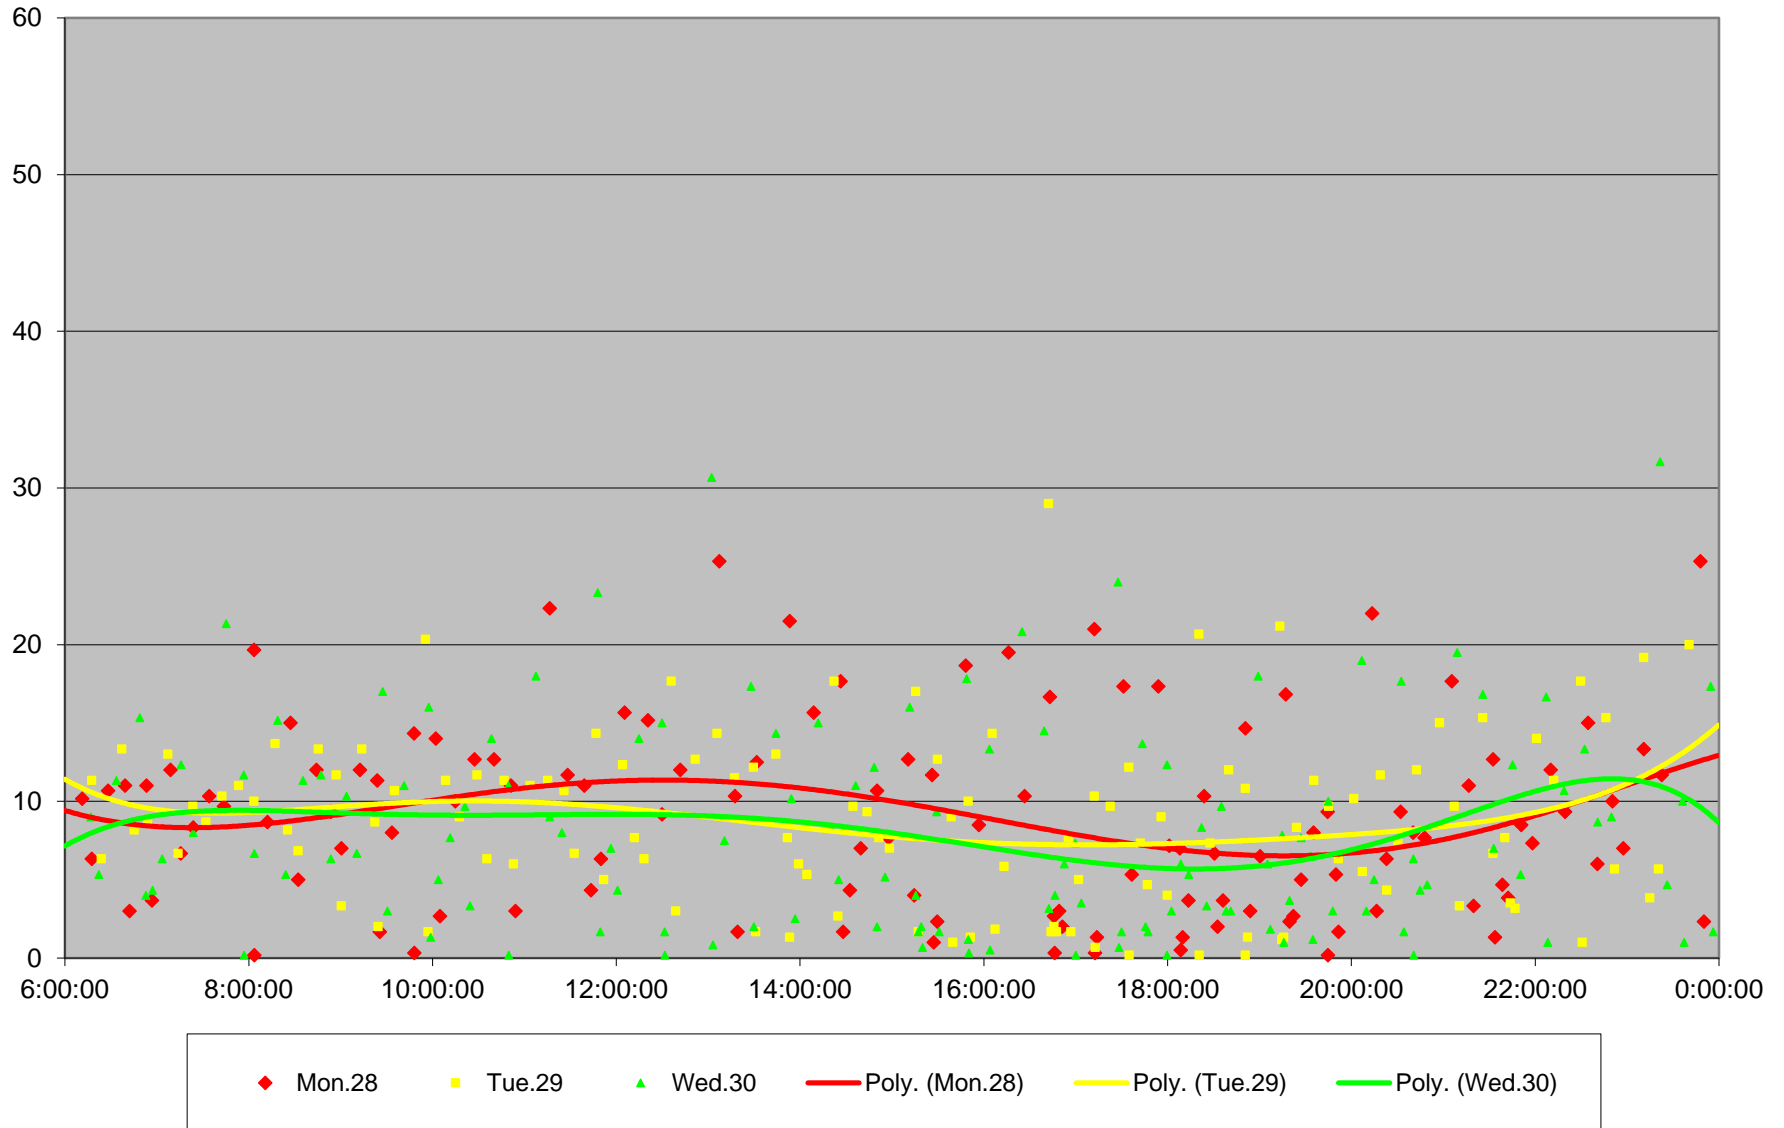

7 Bathurst Bus Headways at N of Wilson Ave Northbound April 2014

7 Bathurst Bus Headways at N of Wilson Ave Northbound April 2014

7 Bathurst Bus Headways at N of Wilson Ave Northbound April 2014

7 Bathurst Bus Headways at N of Wilson Ave Northbound April 2014

7 Bathurst Bus Headways at N of Wilson Ave Northbound April 2014 Weekday Statistics

7 Bathurst Bus Headways at N of Wilson Ave Northbound April 2014 Saturday Statistics

7 Bathurst Bus Headways at N of Wilson Ave Northbound April 2014 Sunday Statistics