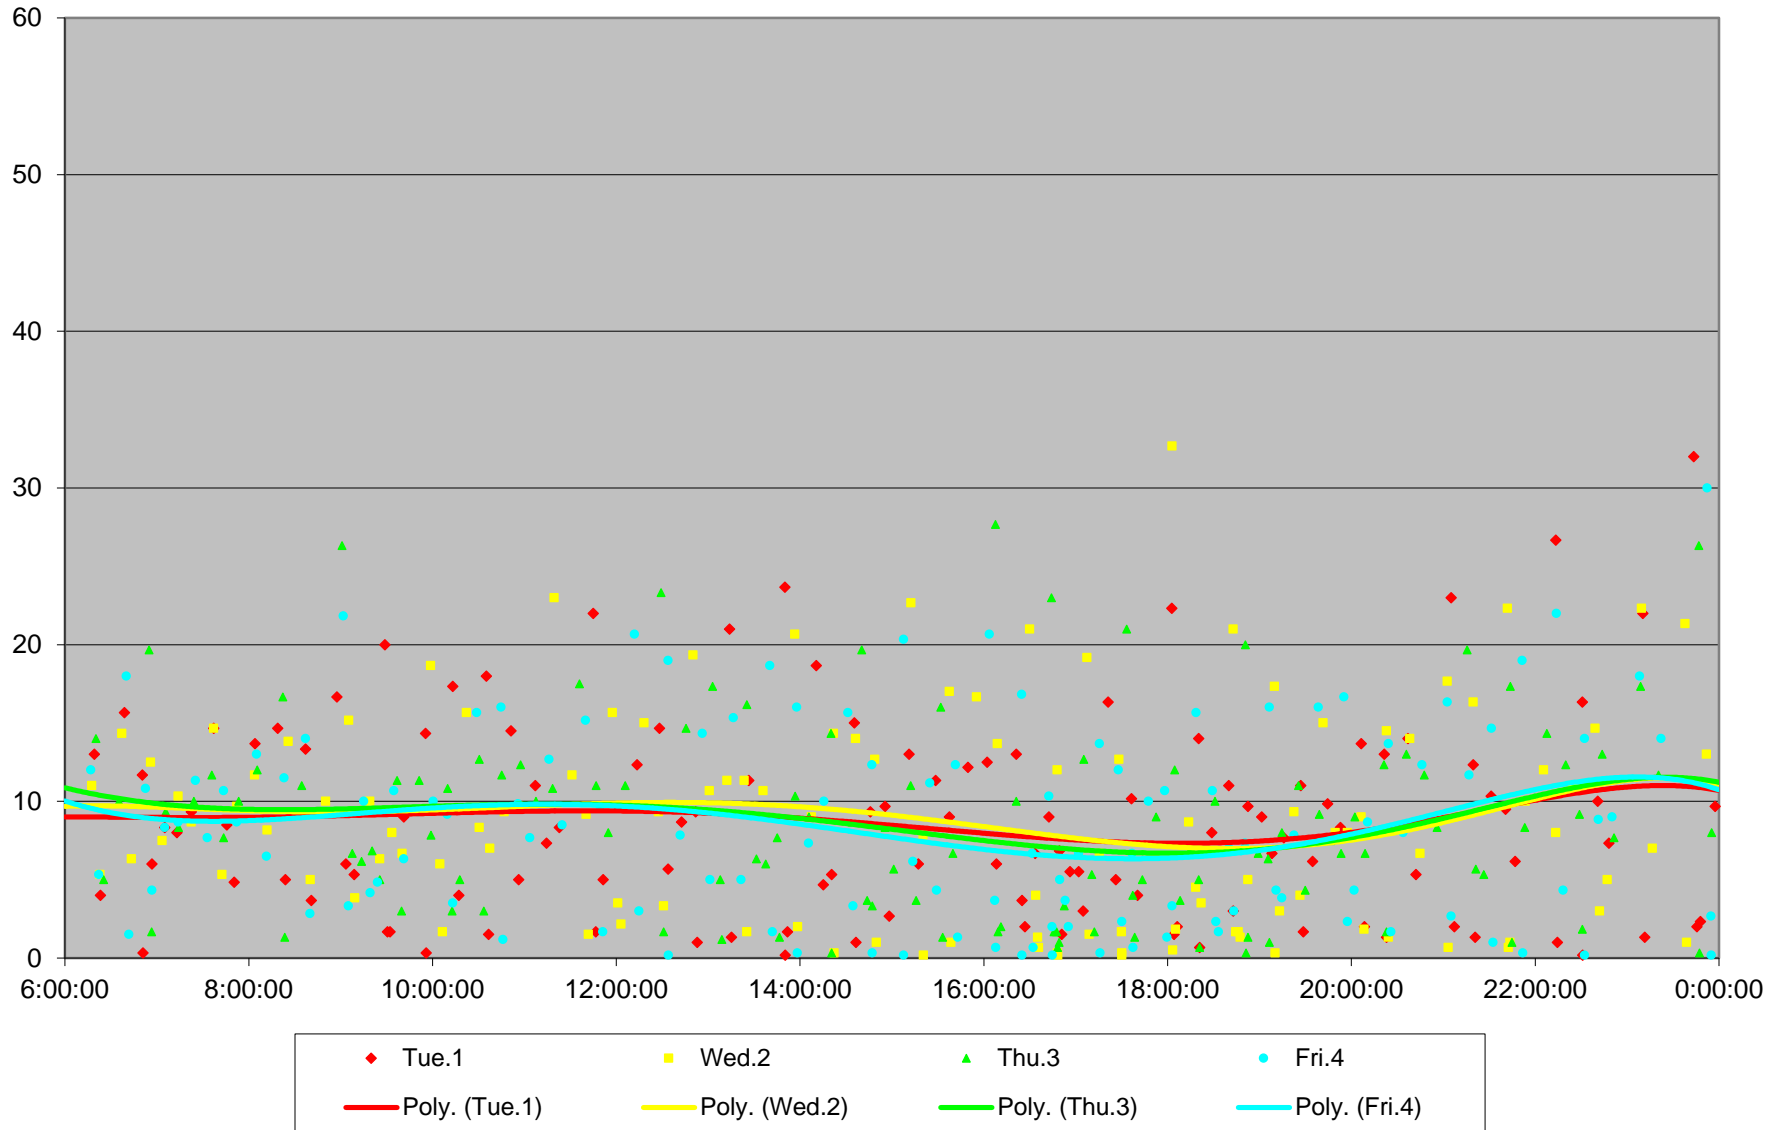

7 Bathurst Bus Headways at N of Wilson Ave Northbound April 2014

7 Bathurst Bus Headways at N of Wilson Ave Northbound April 2014

7 Bathurst Bus Headways at N of Wilson Ave Northbound April 2014

7 Bathurst Bus Headways at N of Wilson Ave Northbound April 2014

7 Bathurst Bus Headways at N of Wilson Ave Northbound April 2014 Weekday Statistics

7 Bathurst Bus Headways at N of Wilson Ave Northbound April 2014 Saturday Statistics

7 Bathurst Bus Headways at N of Wilson Ave Northbound April 2014 Sunday Statistics