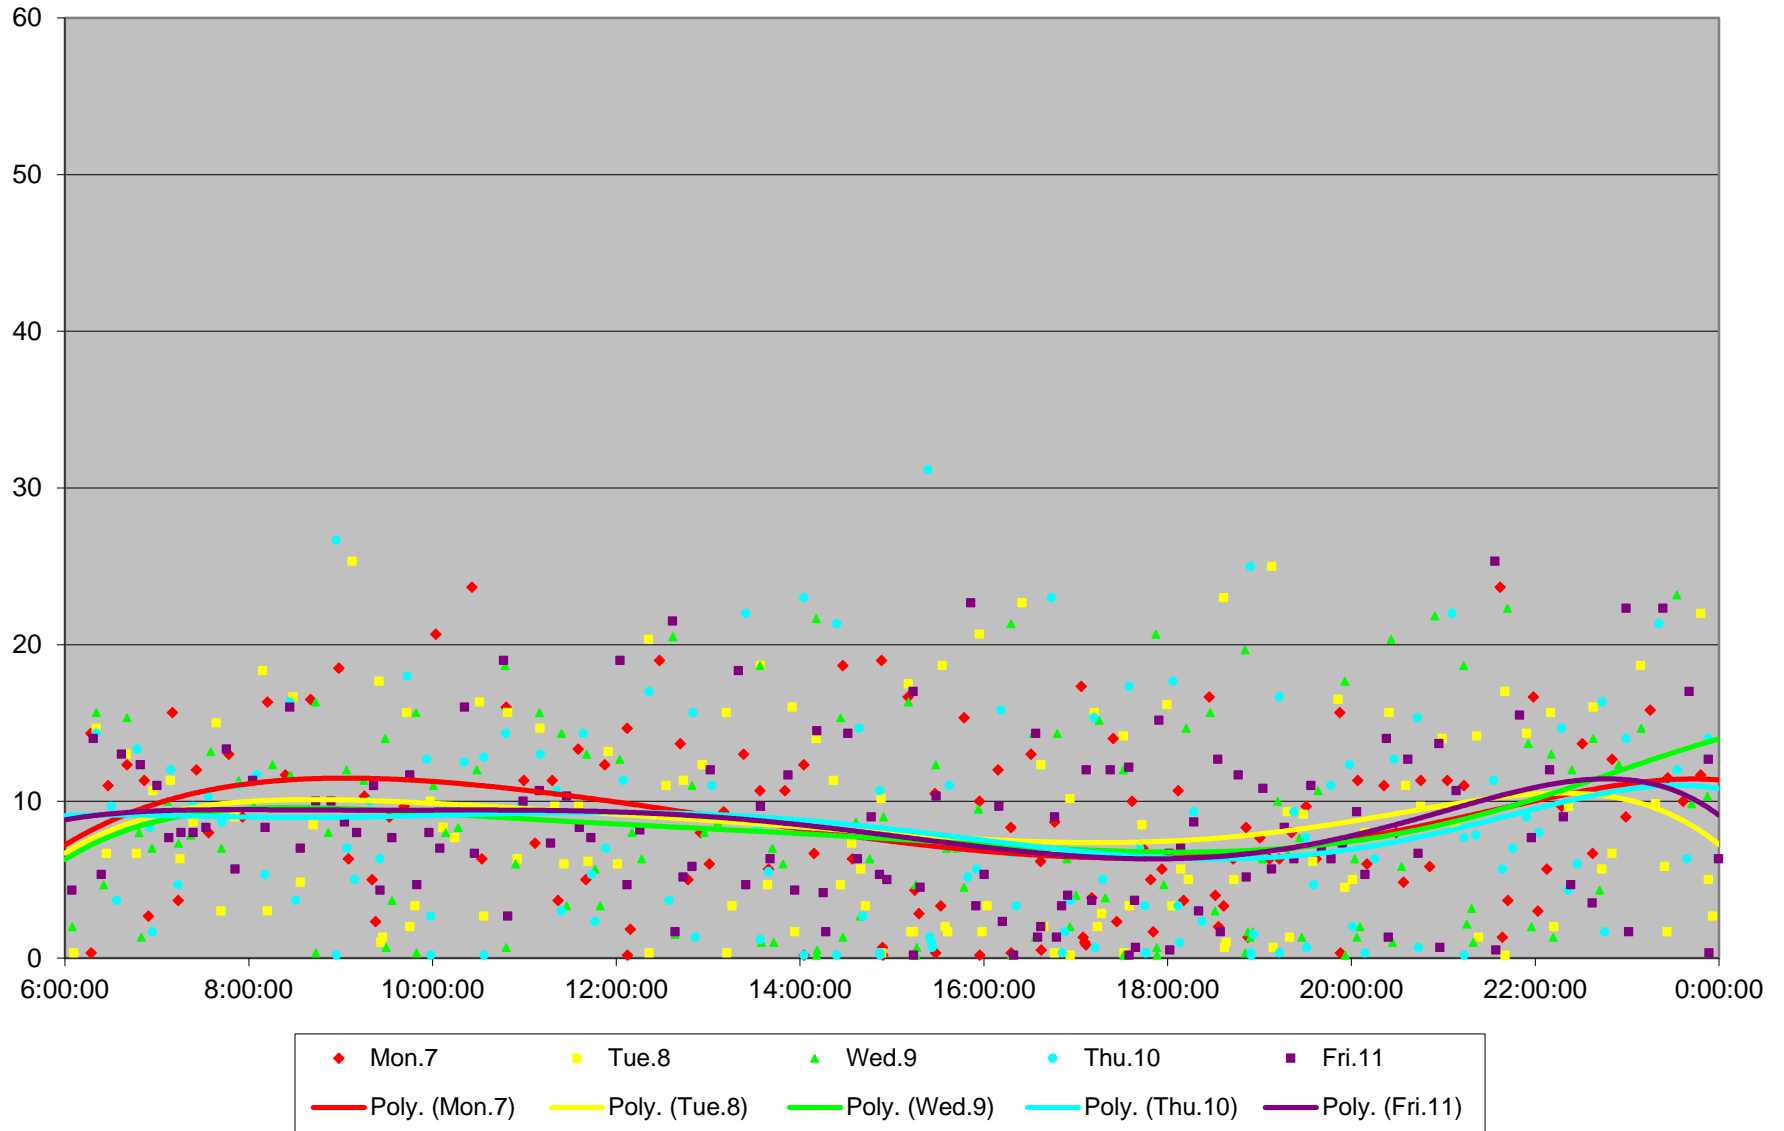

7 Bathurst Bus Headways at N of Wilson Ave Northbound April 2014

7 Bathurst Bus Headways at N of Wilson Ave Northbound April 2014

7 Bathurst Bus Headways at N of Wilson Ave Northbound April 2014

7 Bathurst Bus Headways at N of Wilson Ave Northbound April 2014

7 Bathurst Bus Headways at N of Wilson Ave Northbound April 2014 Weekday Statistics

7 Bathurst Bus Headways at N of Wilson Ave Northbound April 2014 Saturday Statistics

7 Bathurst Bus Headways at N of Wilson Ave Northbound April 2014 Sunday Statistics