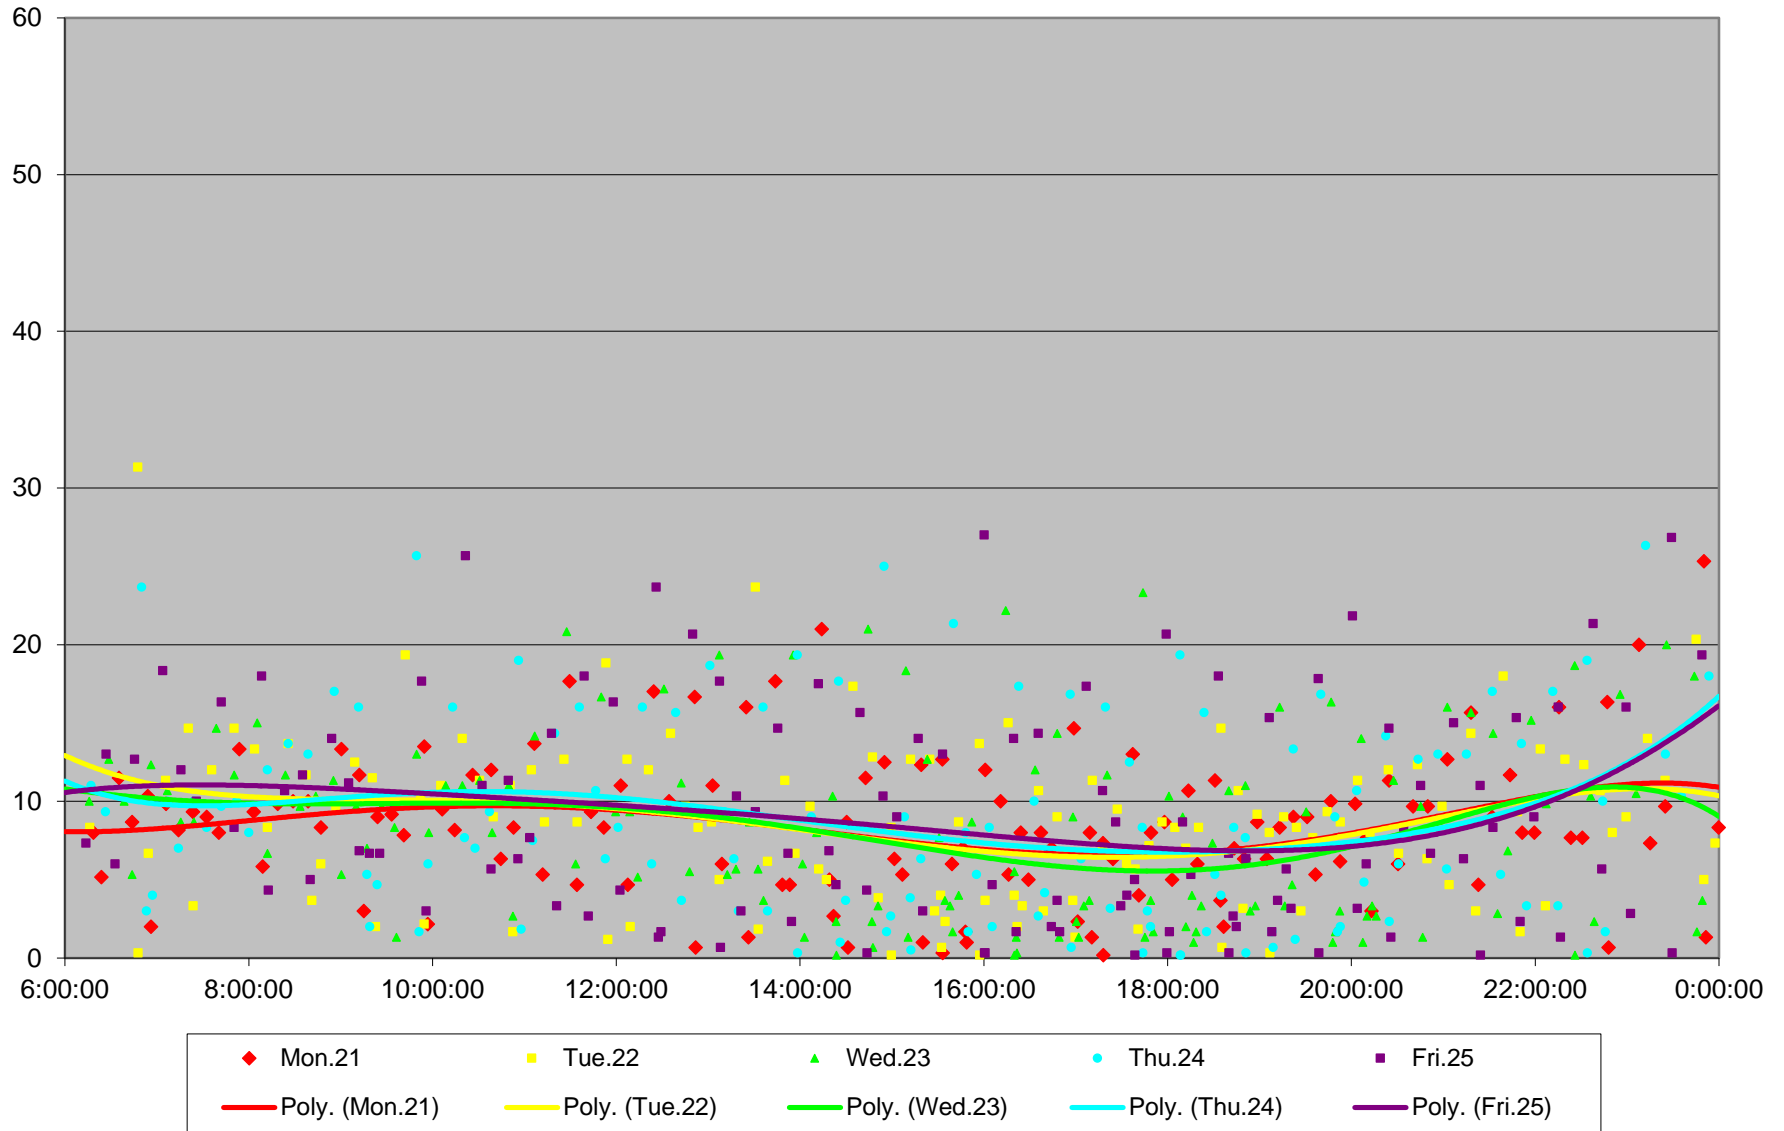

7 Bathurst Bus Headways at N of Wilson Ave Northbound April 2014

7 Bathurst Bus Headways at N of Wilson Ave Northbound April 2014

7 Bathurst Bus Headways at N of Wilson Ave Northbound April 2014

7 Bathurst Bus Headways at N of Wilson Ave Northbound April 2014

7 Bathurst Bus Headways at N of Wilson Ave Northbound April 2014 Weekday Statistics

7 Bathurst Bus Headways at N of Wilson Ave Northbound April 2014 Saturday Statistics

7 Bathurst Bus Headways at N of Wilson Ave Northbound April 2014 Sunday Statistics