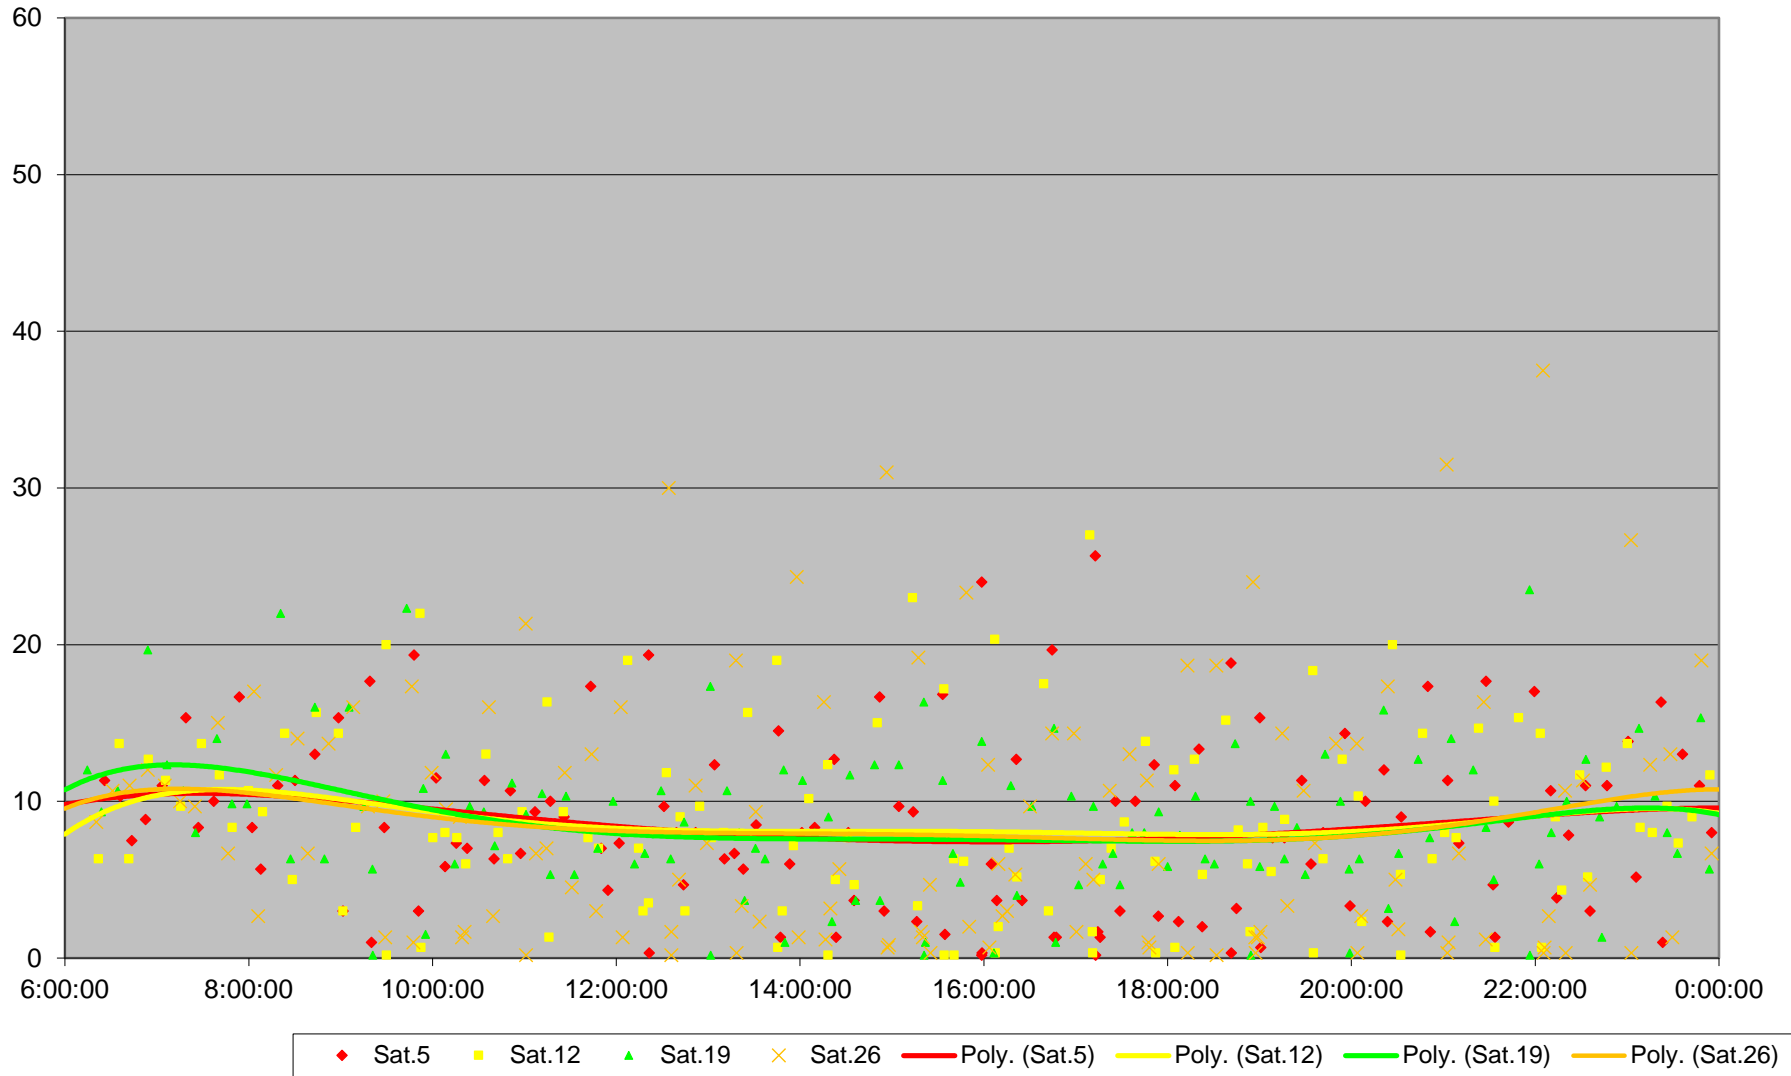

7 Bathurst Bus Headways at N of Wilson Ave Northbound April 2014

7 Bathurst Bus Headways at N of Wilson Ave Northbound April 2014

7 Bathurst Bus Headways at N of Wilson Ave Northbound April 2014

7 Bathurst Bus Headways at N of Wilson Ave Northbound April 2014

7 Bathurst Bus Headways at N of Wilson Ave Northbound April 2014 Weekday Statistics

7 Bathurst Bus Headways at N of Wilson Ave Northbound April 2014 Saturday Statistics

7 Bathurst Bus Headways at N of Wilson Ave Northbound April 2014 Sunday Statistics