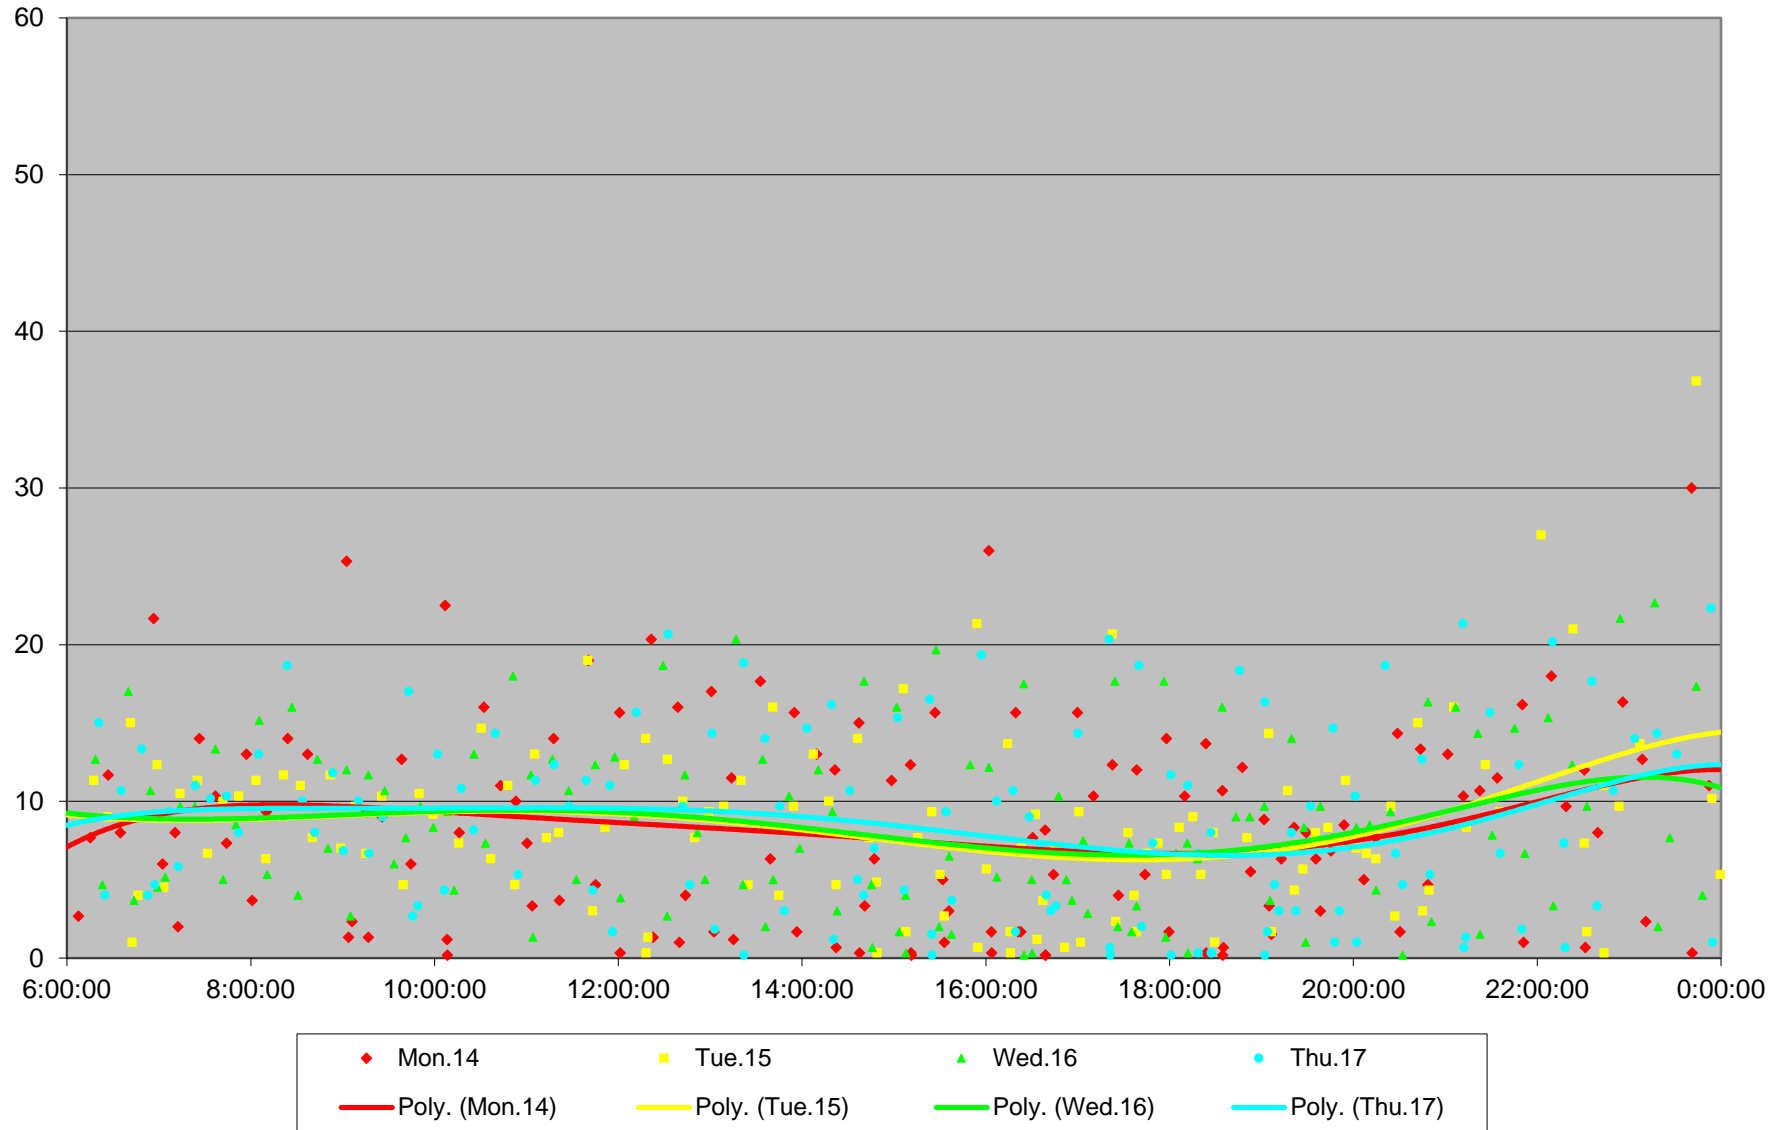

7 Bathurst Bus Headways at N of Wilson Ave Northbound April 2014

7 Bathurst Bus Headways at N of Wilson Ave Northbound April 2014

7 Bathurst Bus Headways at N of Wilson Ave Northbound April 2014

7 Bathurst Bus Headways at N of Wilson Ave Northbound April 2014

7 Bathurst Bus Headways at N of Wilson Ave Northbound April 2014 Weekday Statistics

7 Bathurst Bus Headways at N of Wilson Ave Northbound April 2014 Saturday Statistics

7 Bathurst Bus Headways at N of Wilson Ave Northbound April 2014 Sunday Statistics