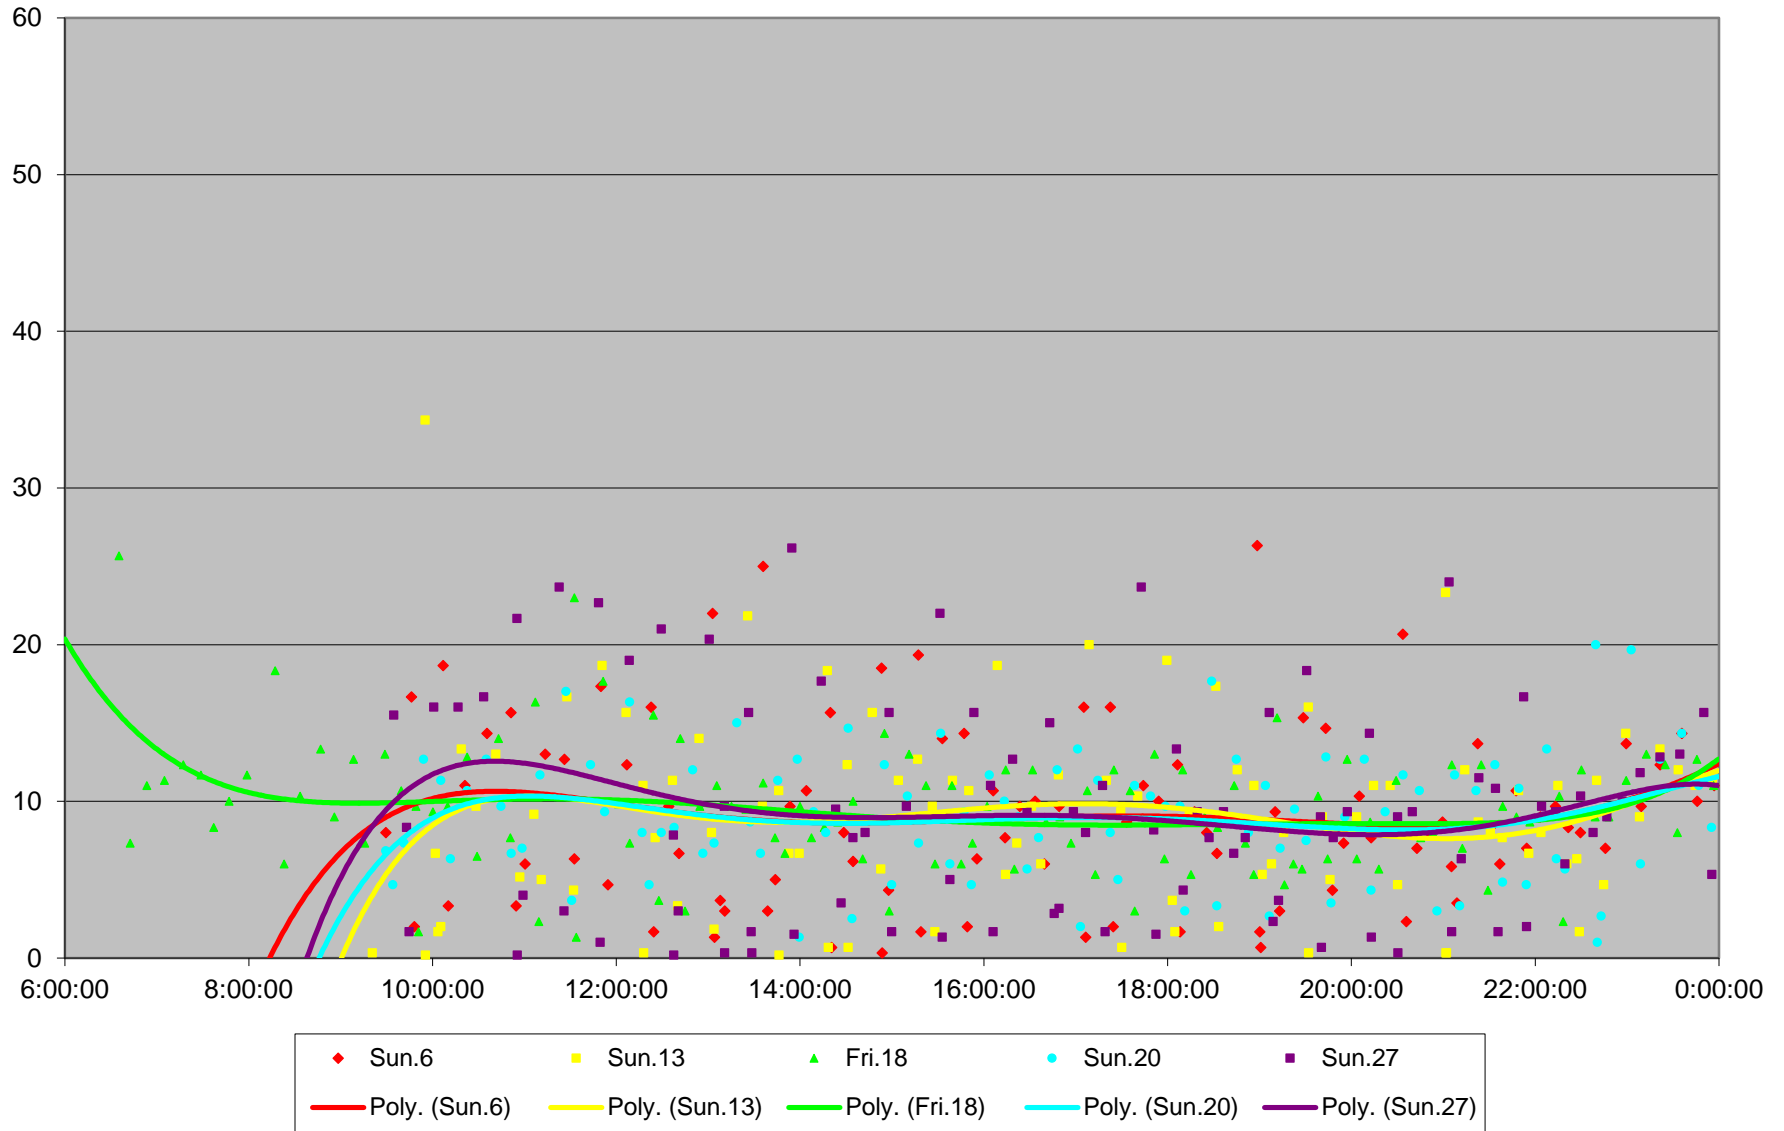

7 Bathurst Bus Headways at N of Wilson Ave Northbound April 2014

7 Bathurst Bus Headways at N of Wilson Ave Northbound April 2014

7 Bathurst Bus Headways at N of Wilson Ave Northbound April 2014

7 Bathurst Bus Headways at N of Wilson Ave Northbound April 2014

7 Bathurst Bus Headways at N of Wilson Ave Northbound April 2014 Weekday Statistics

7 Bathurst Bus Headways at N of Wilson Ave Northbound April 2014 Saturday Statistics

7 Bathurst Bus Headways at N of Wilson Ave Northbound April 2014 Sunday Statistics