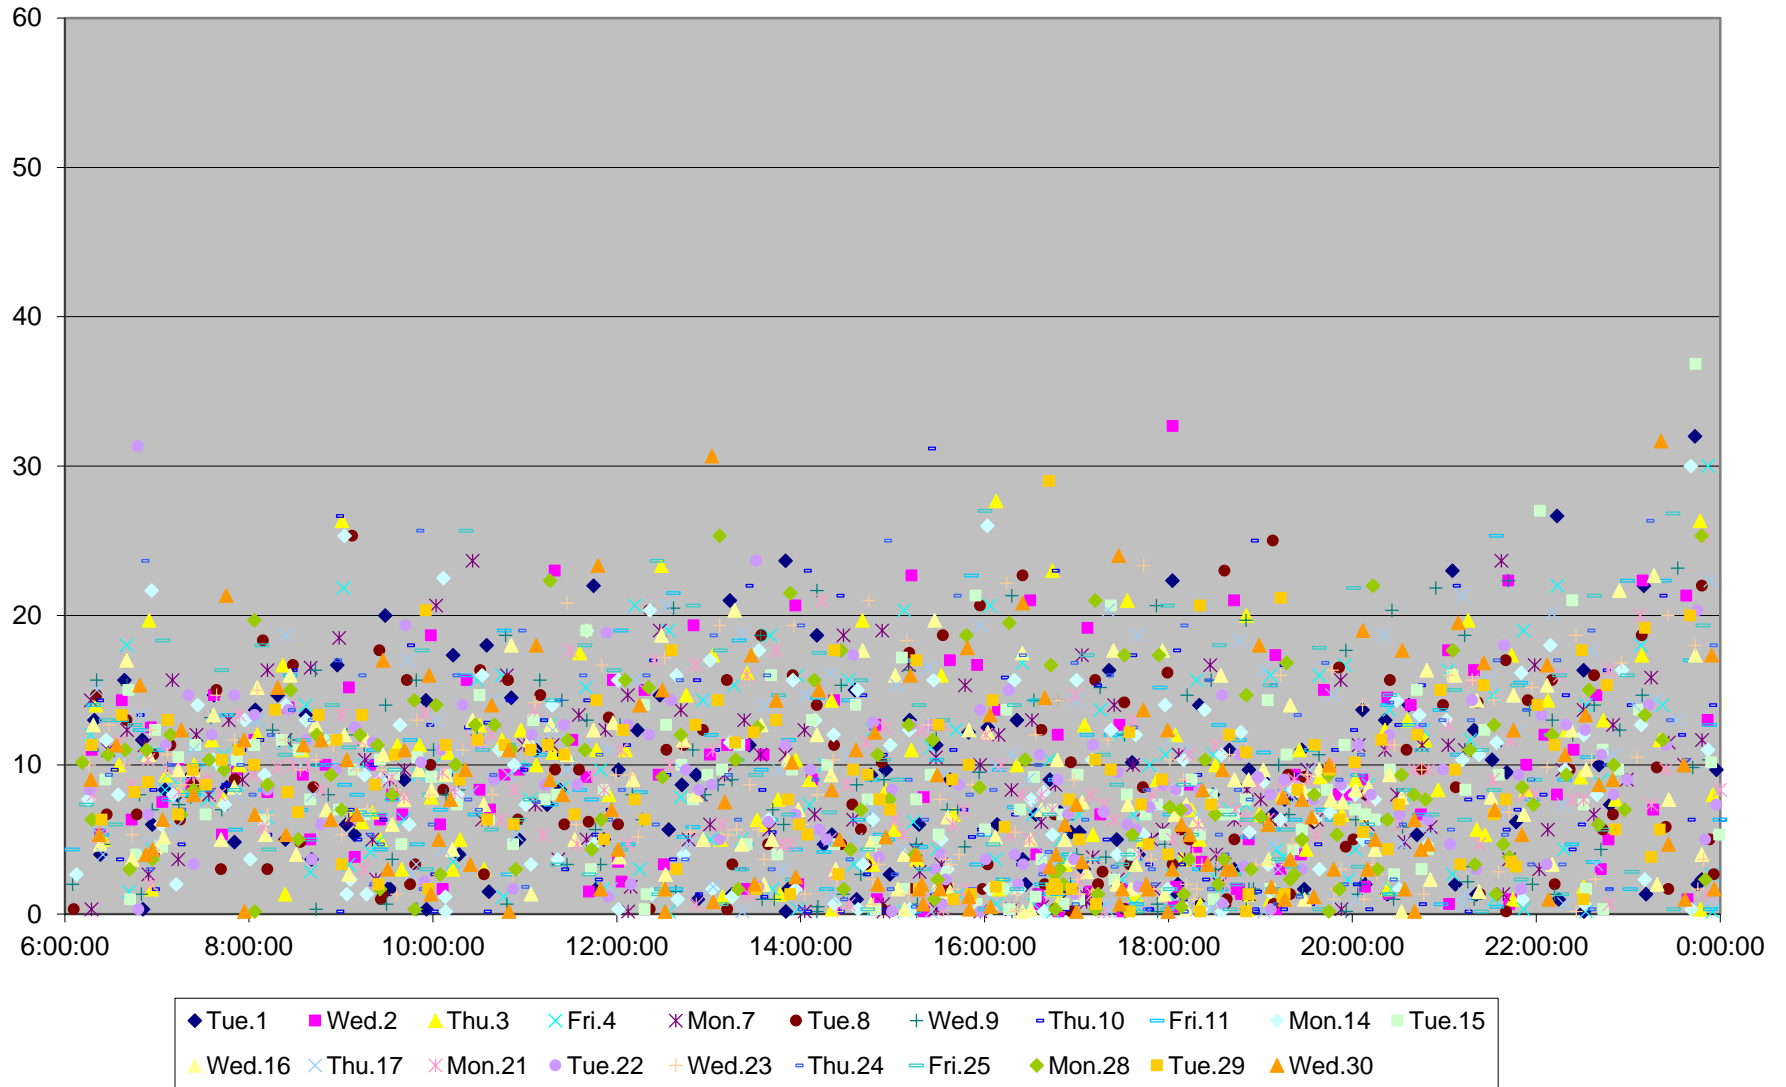

7 Bathurst Bus Headways at N of Wilson Ave Northbound April 2014

7 Bathurst Bus Headways at N of Wilson Ave Northbound April 2014

7 Bathurst Bus Headways at N of Wilson Ave Northbound April 2014

7 Bathurst Bus Headways at N of Wilson Ave Northbound April 2014

7 Bathurst Bus Headways at N of Wilson Ave Northbound April 2014 Weekday Statistics

7 Bathurst Bus Headways at N of Wilson Ave Northbound April 2014 Saturday Statistics

7 Bathurst Bus Headways at N of Wilson Ave Northbound April 2014 Sunday Statistics