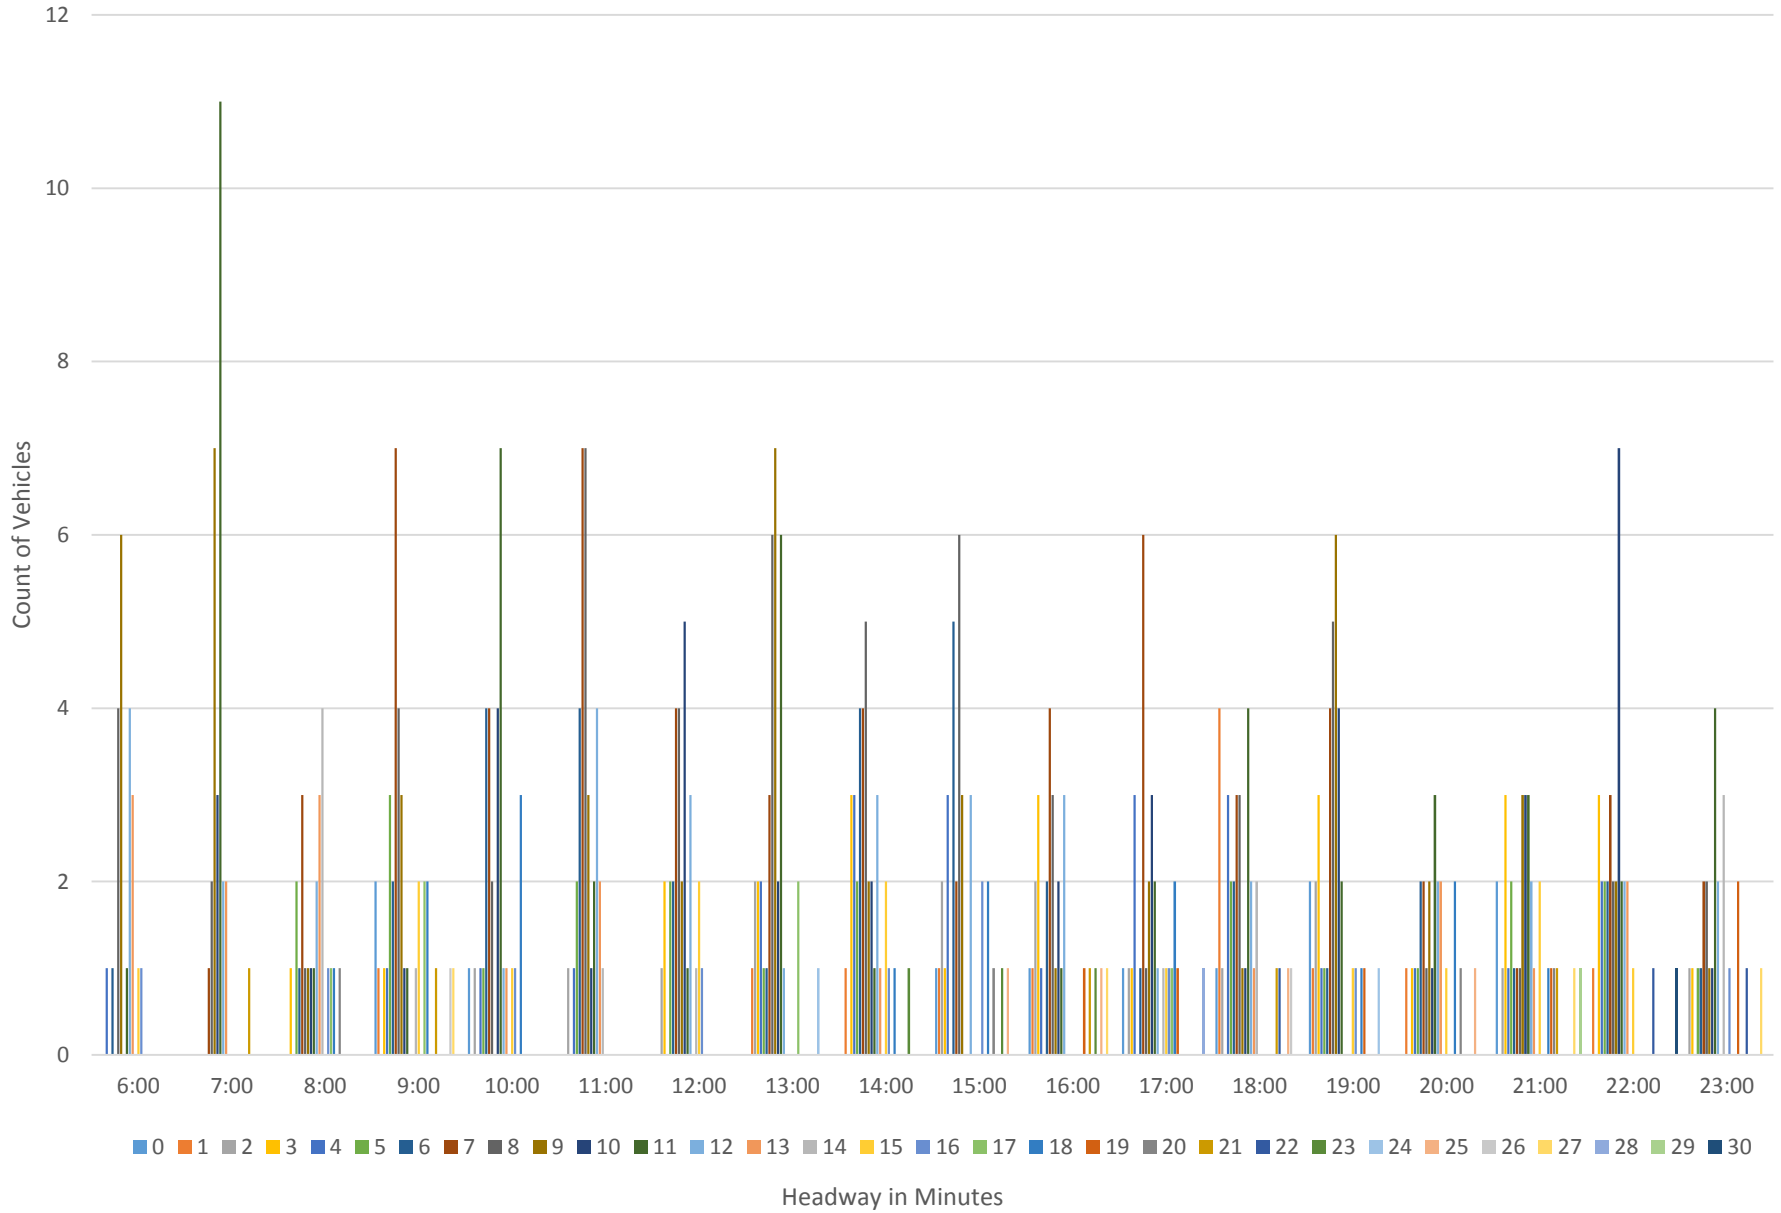

7 Bathurst Bus Headways at S of Steeles Southbound March 2014 Saturday Distribution