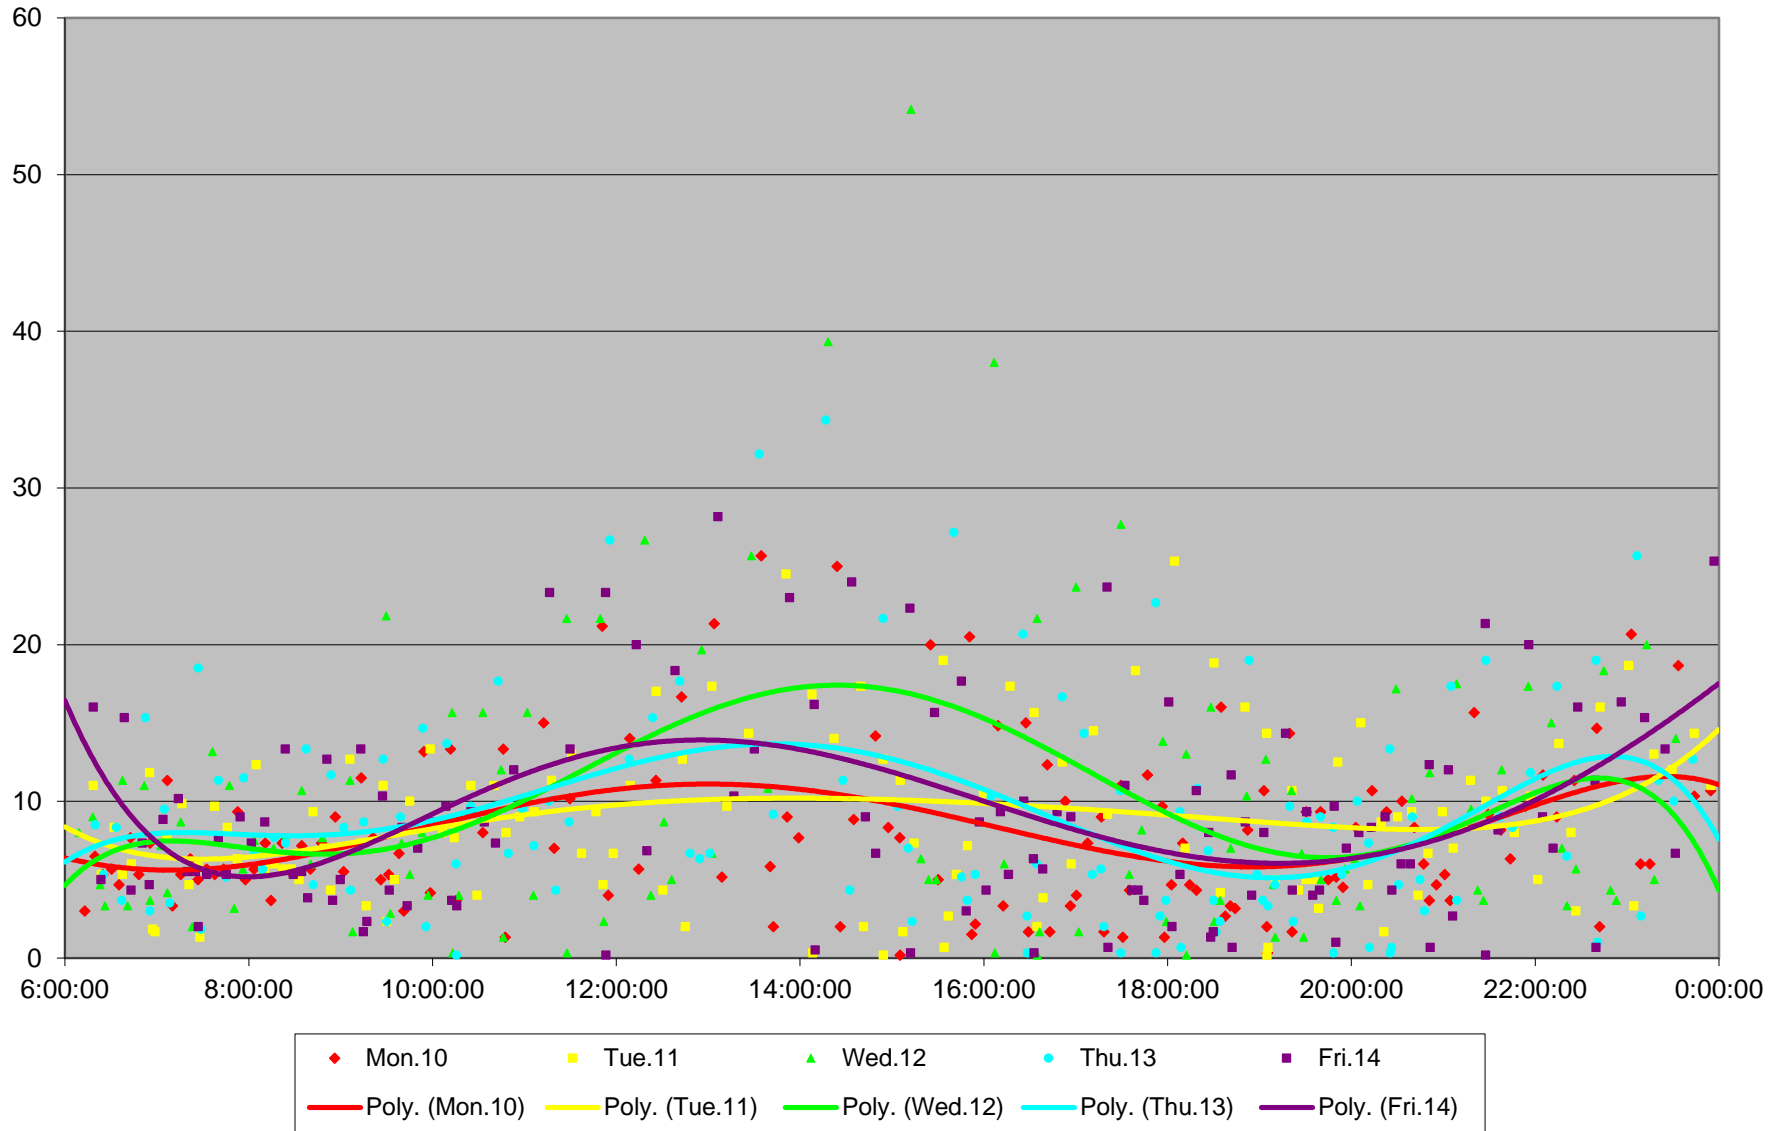

7 Bathurst Bus Headways at S of Steeles Southbound March 2014