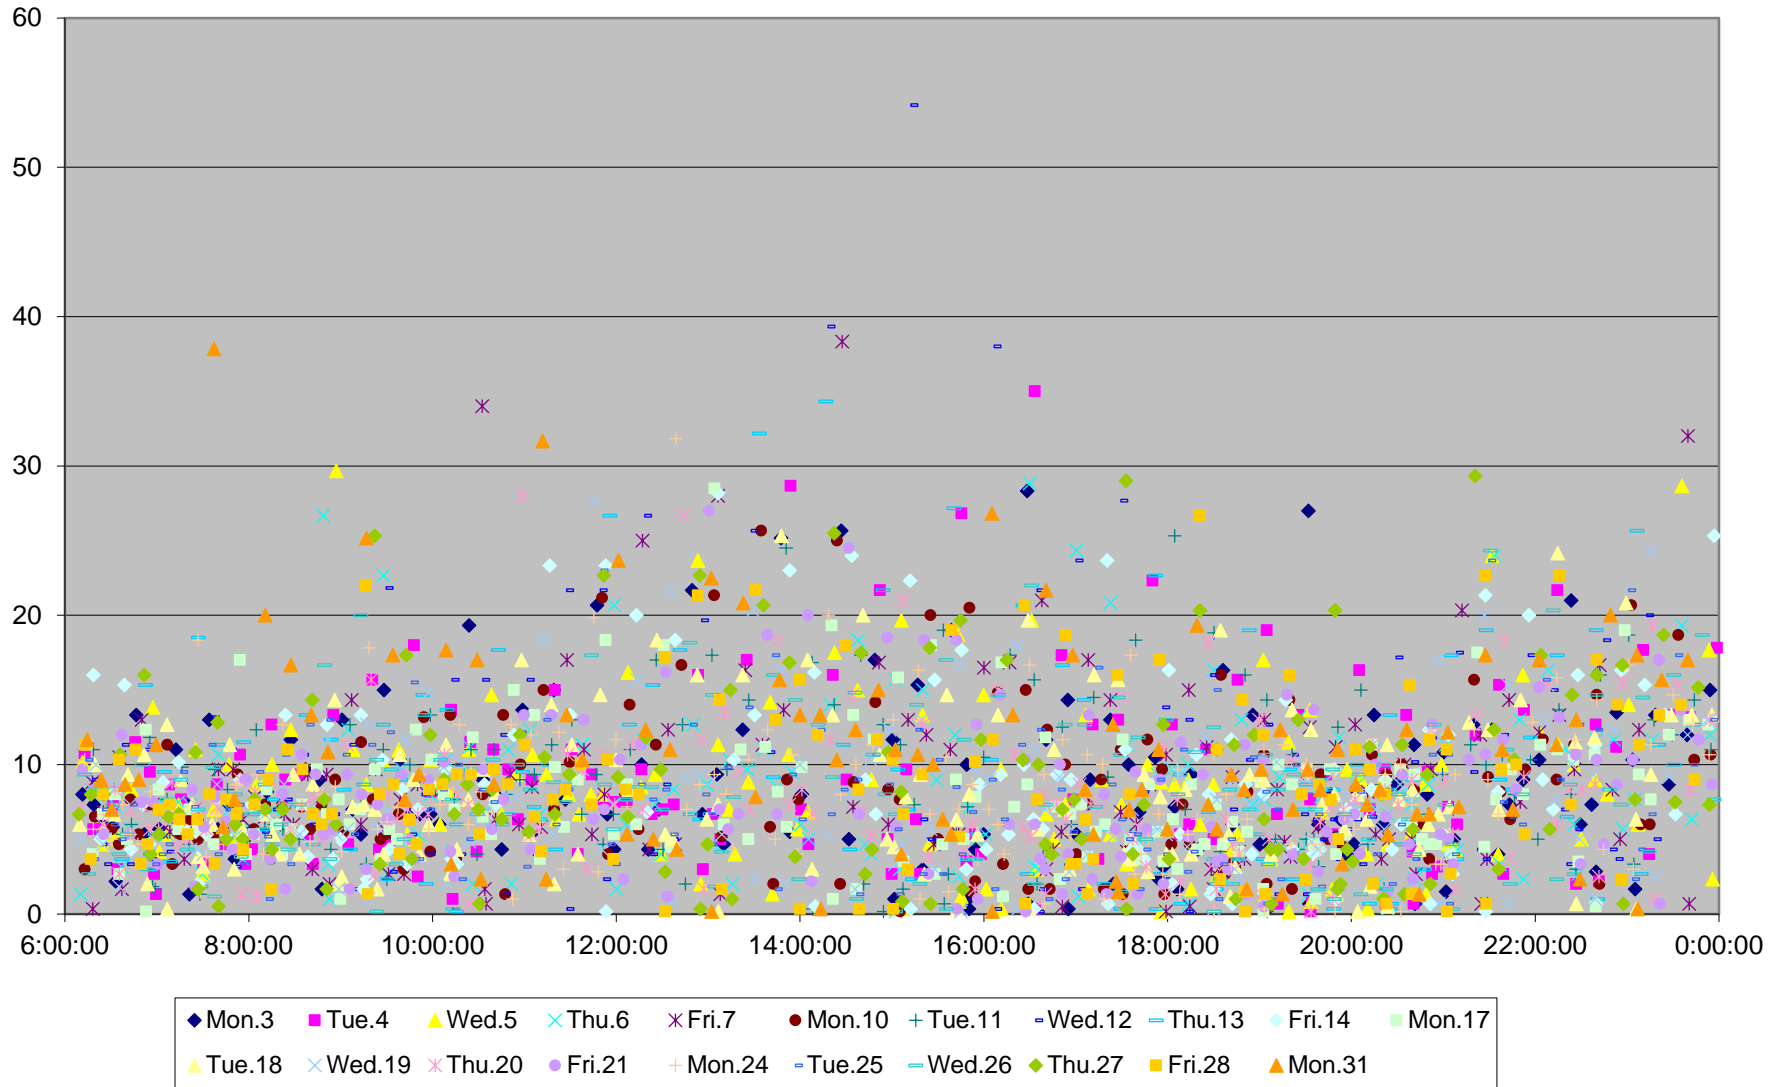

7 Bathurst Bus Headways at S of Steeles Southbound March 2014