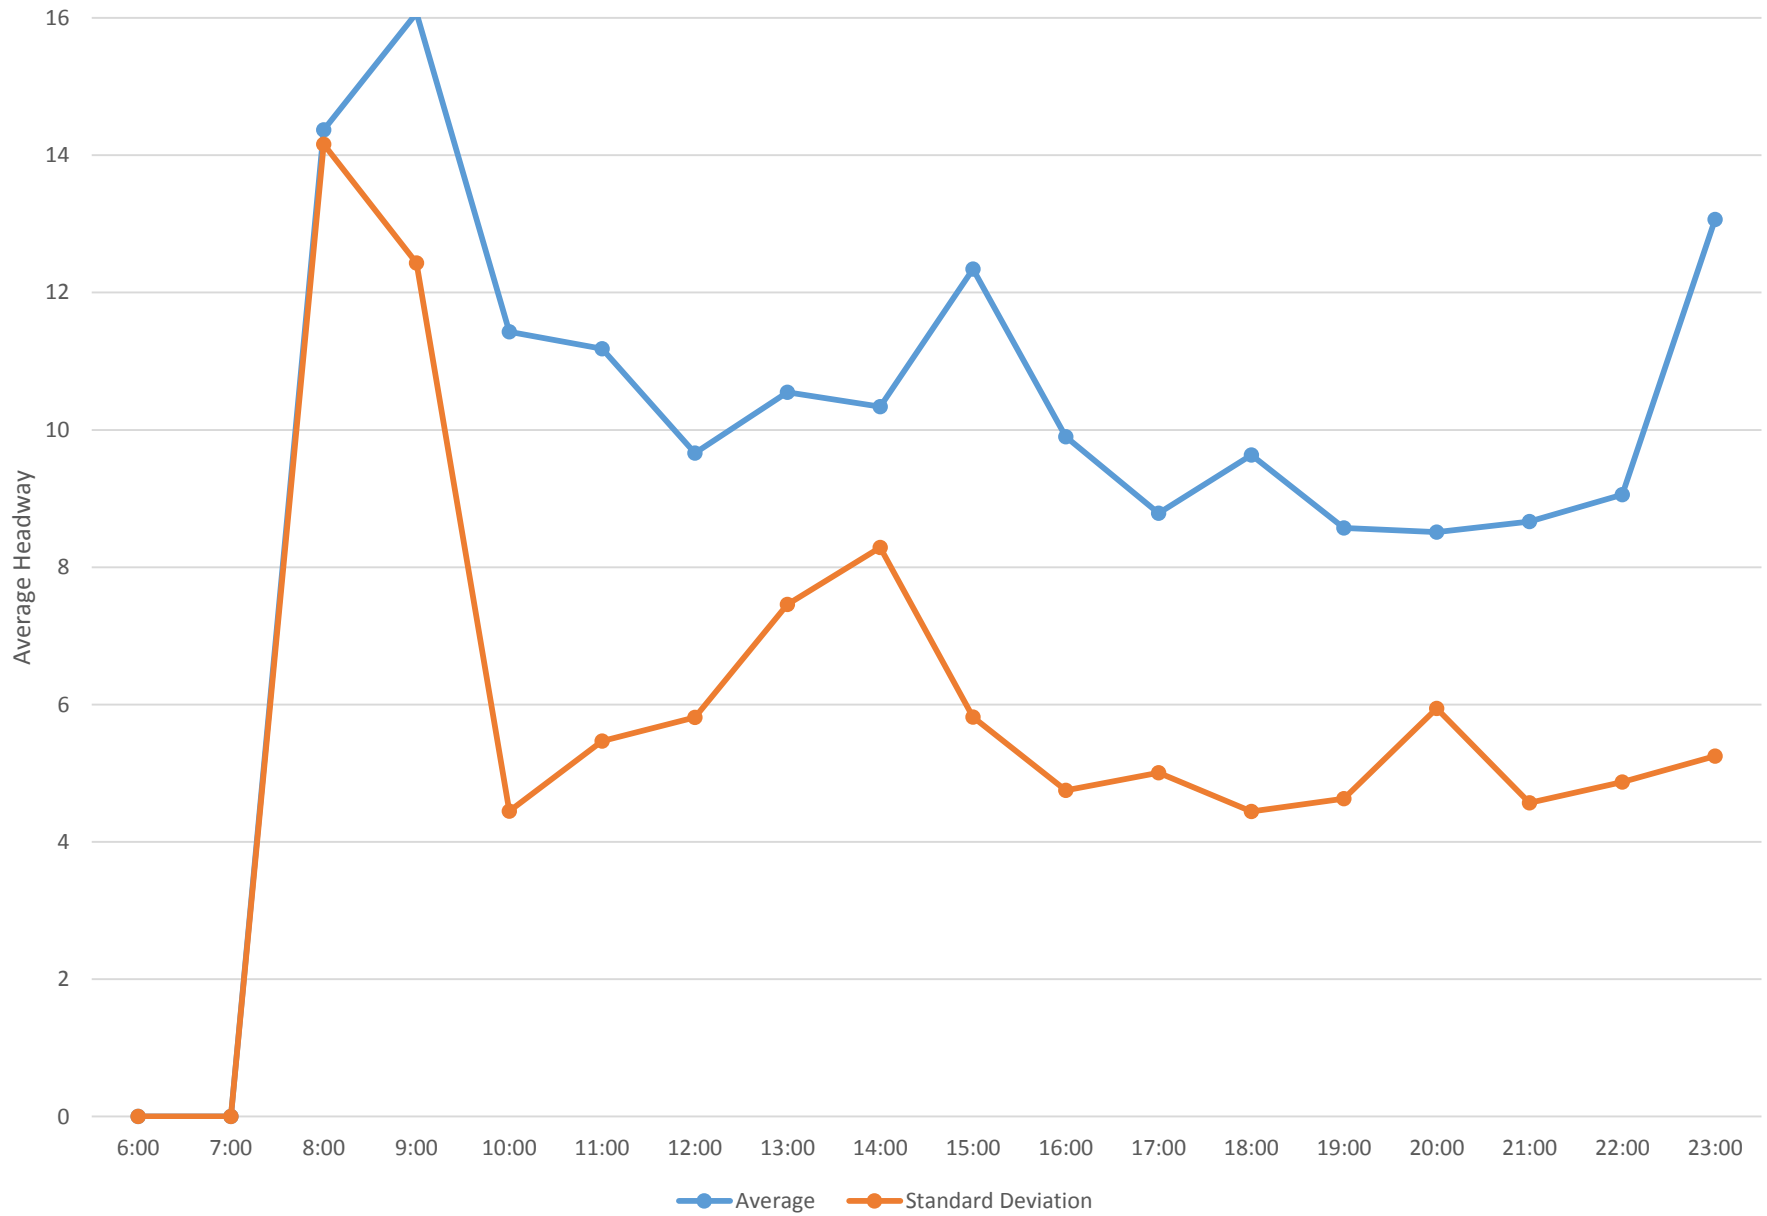

7 Bathurst Bus Headways at S of Steeles Southbound March 2014 Sunday Statistics