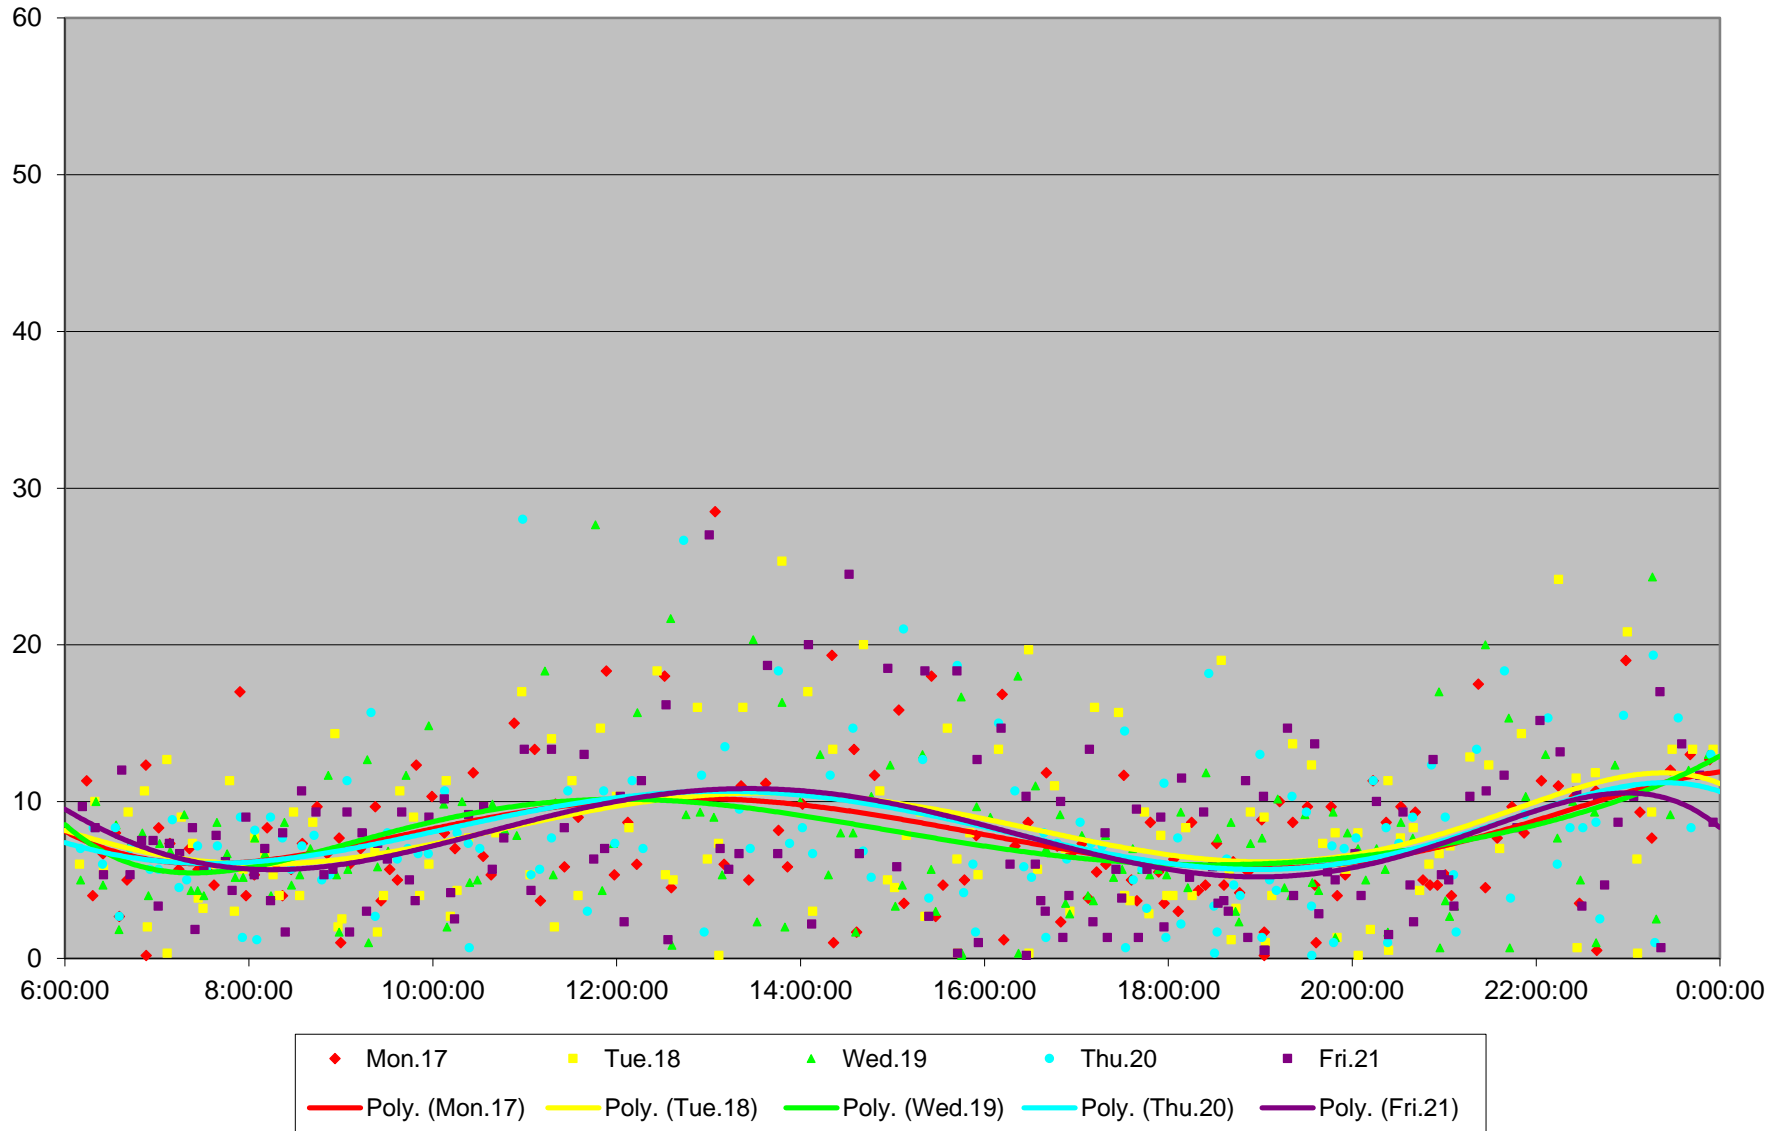

7 Bathurst Bus Headways at S of Steeles Southbound March 2014