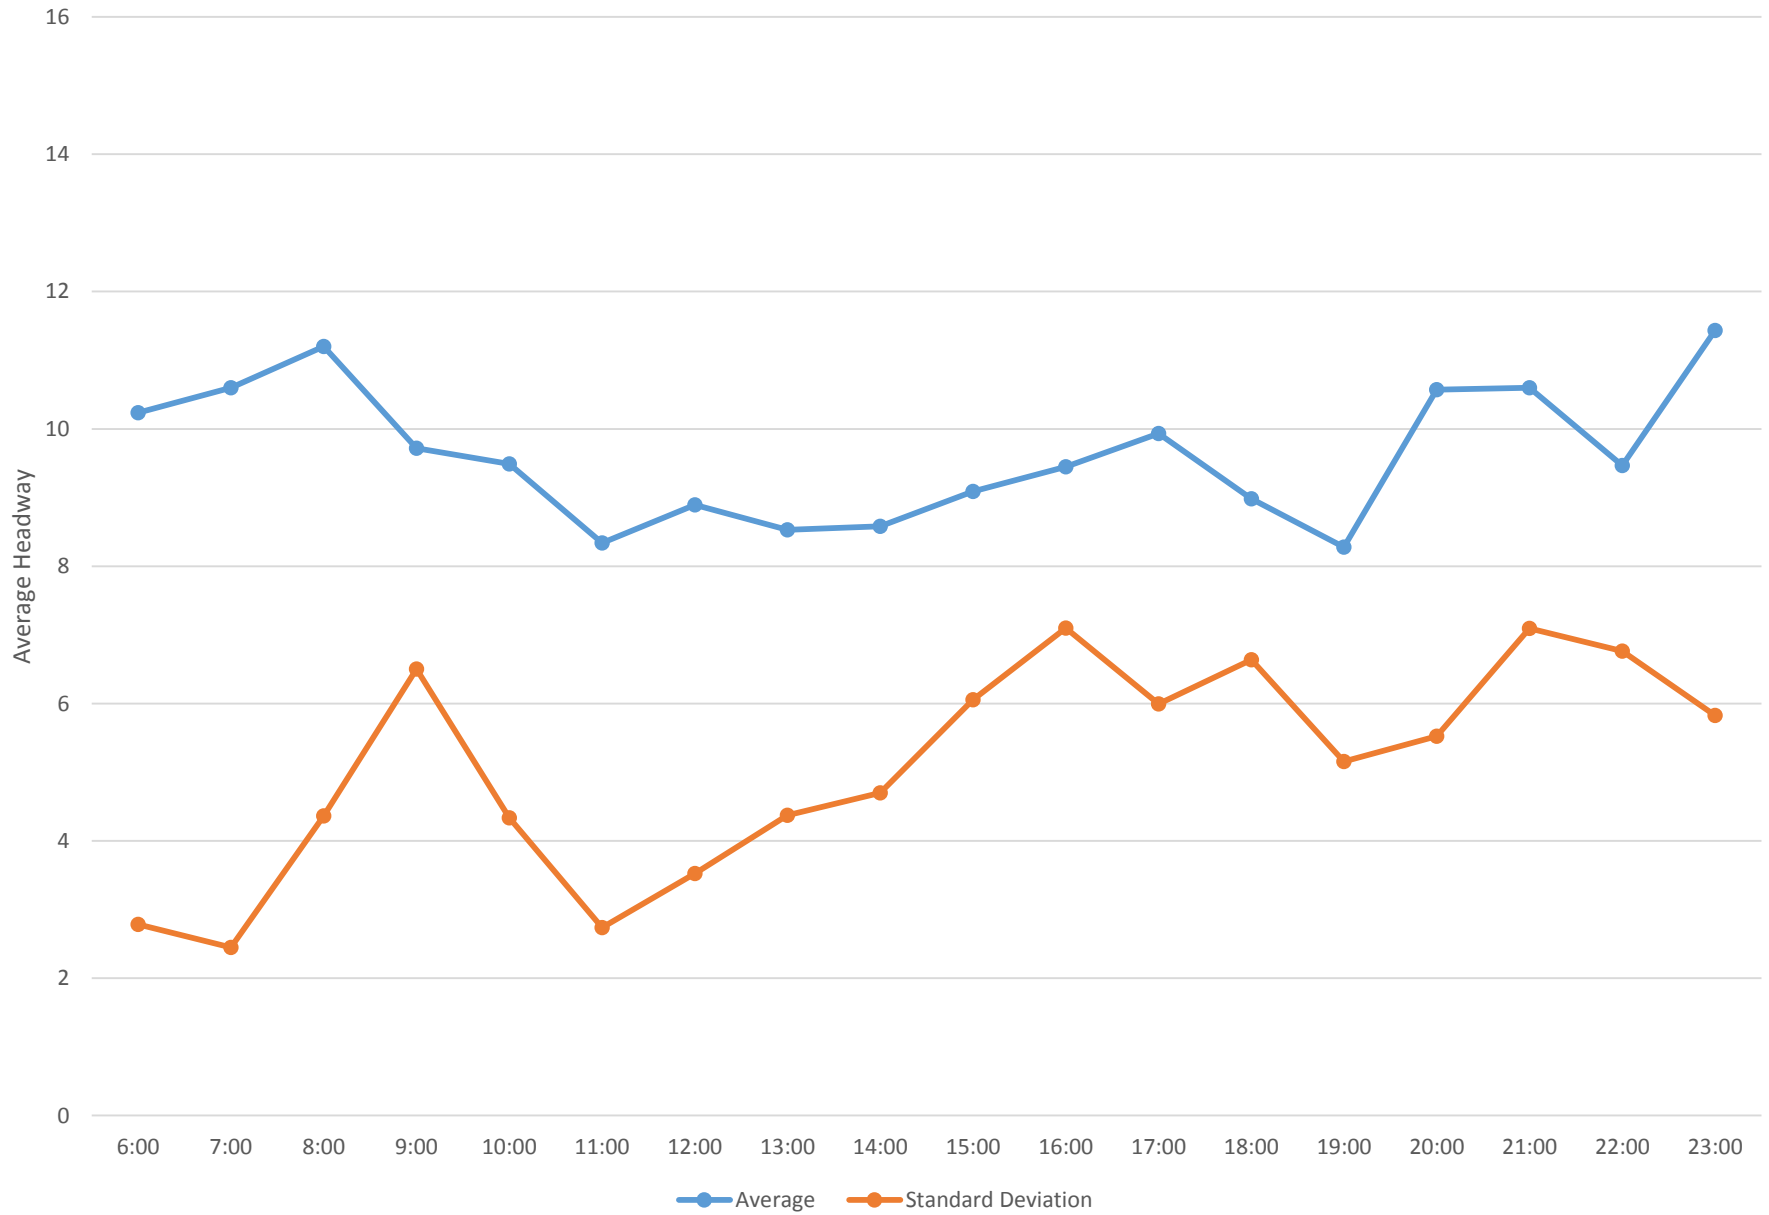

### 7 Bathurst Bus Headways at S of Steeles Southbound March 2014

7 Bathurst Bus Headways at S of Steeles Southbound March 2014 Weekday Statistics

7 Bathurst Bus Headways at S of Steeles Southbound March 2014 Saturday Statistics