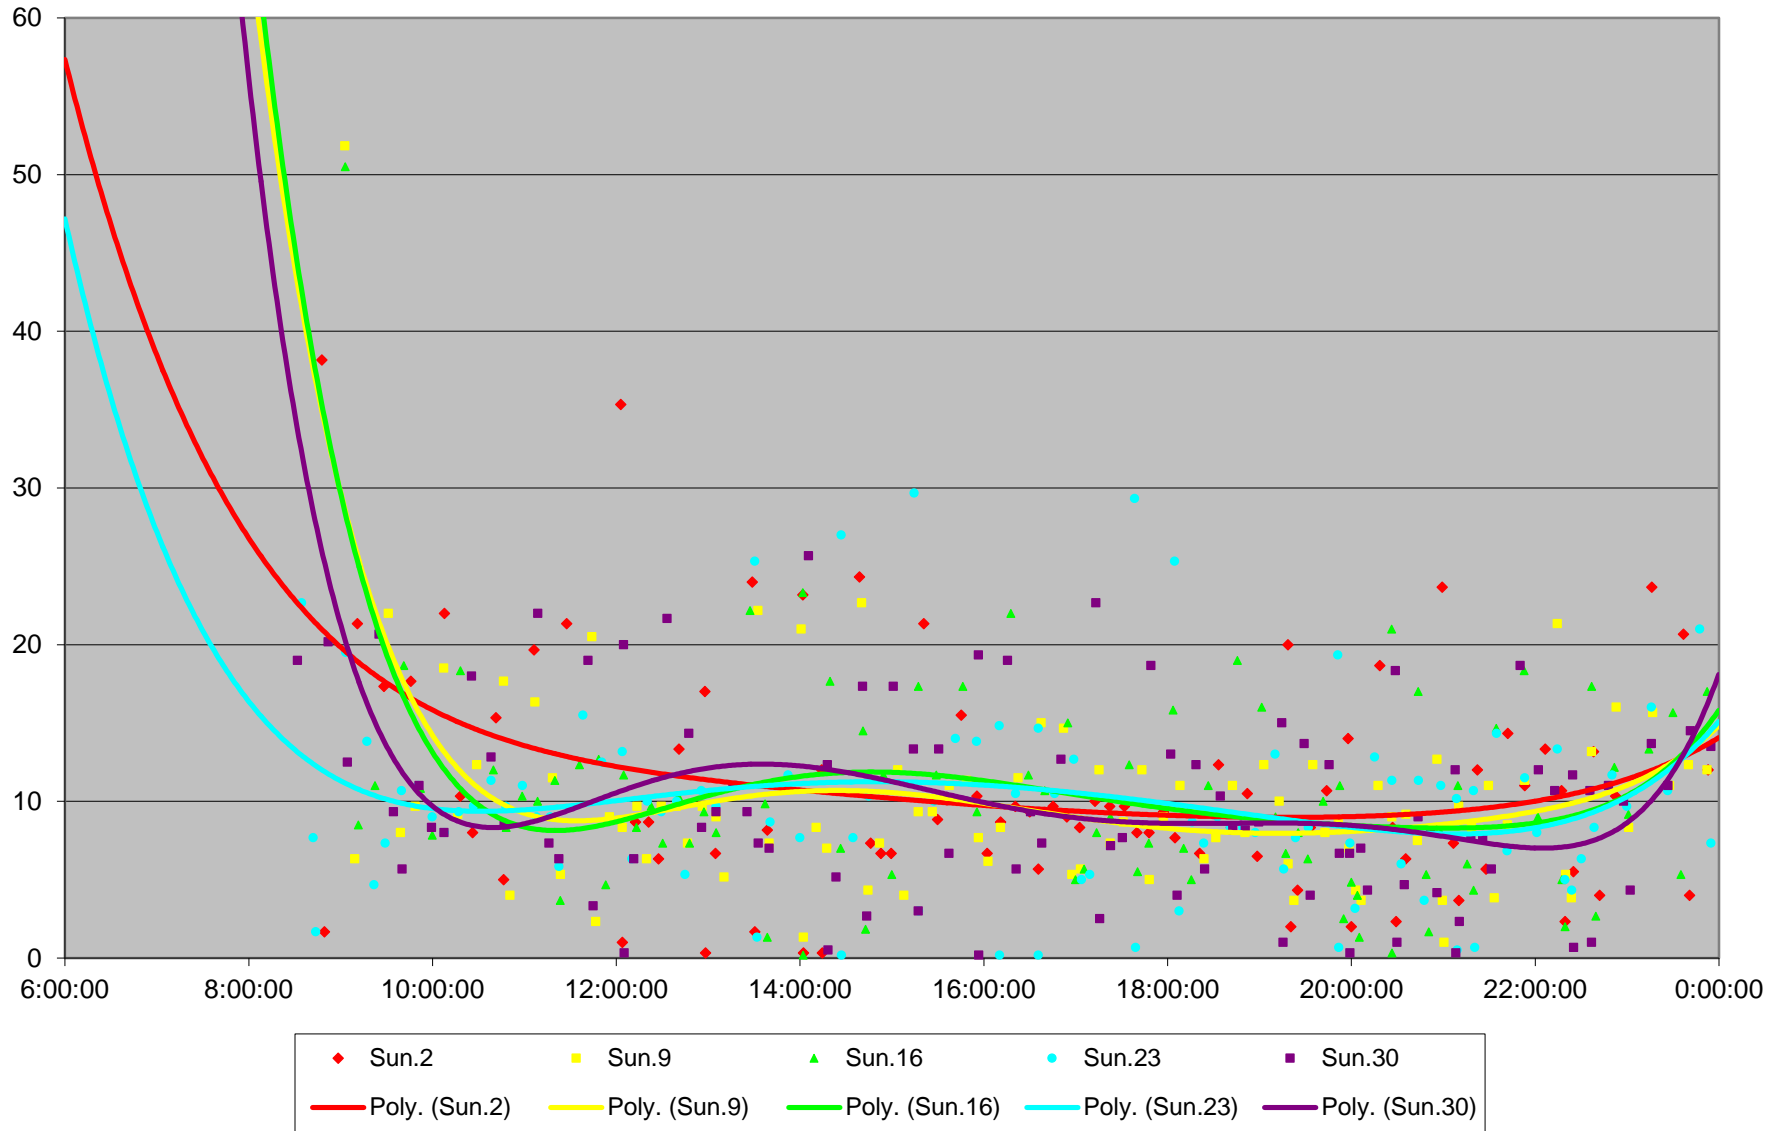

7 Bathurst Bus Headways at S of Steeles Southbound March 2014