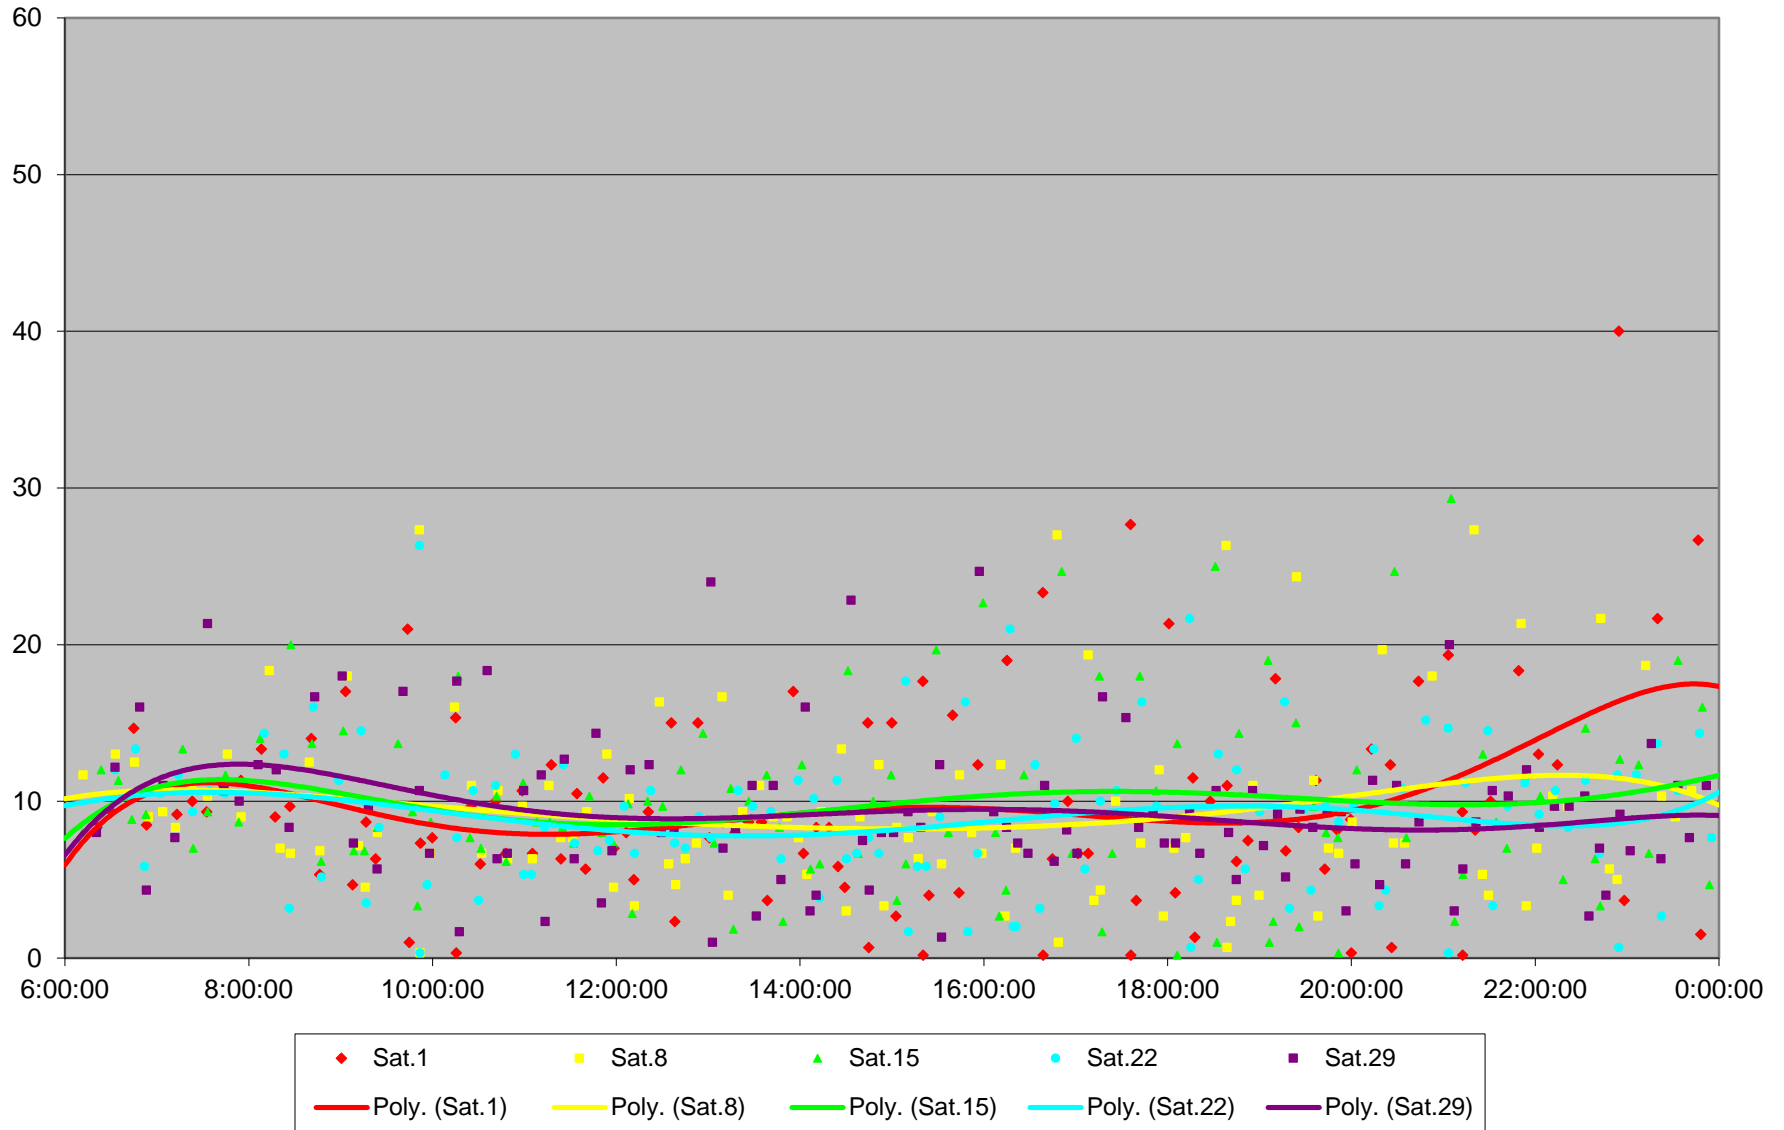

7 Bathurst Bus Headways at S of Steeles Southbound March 2014