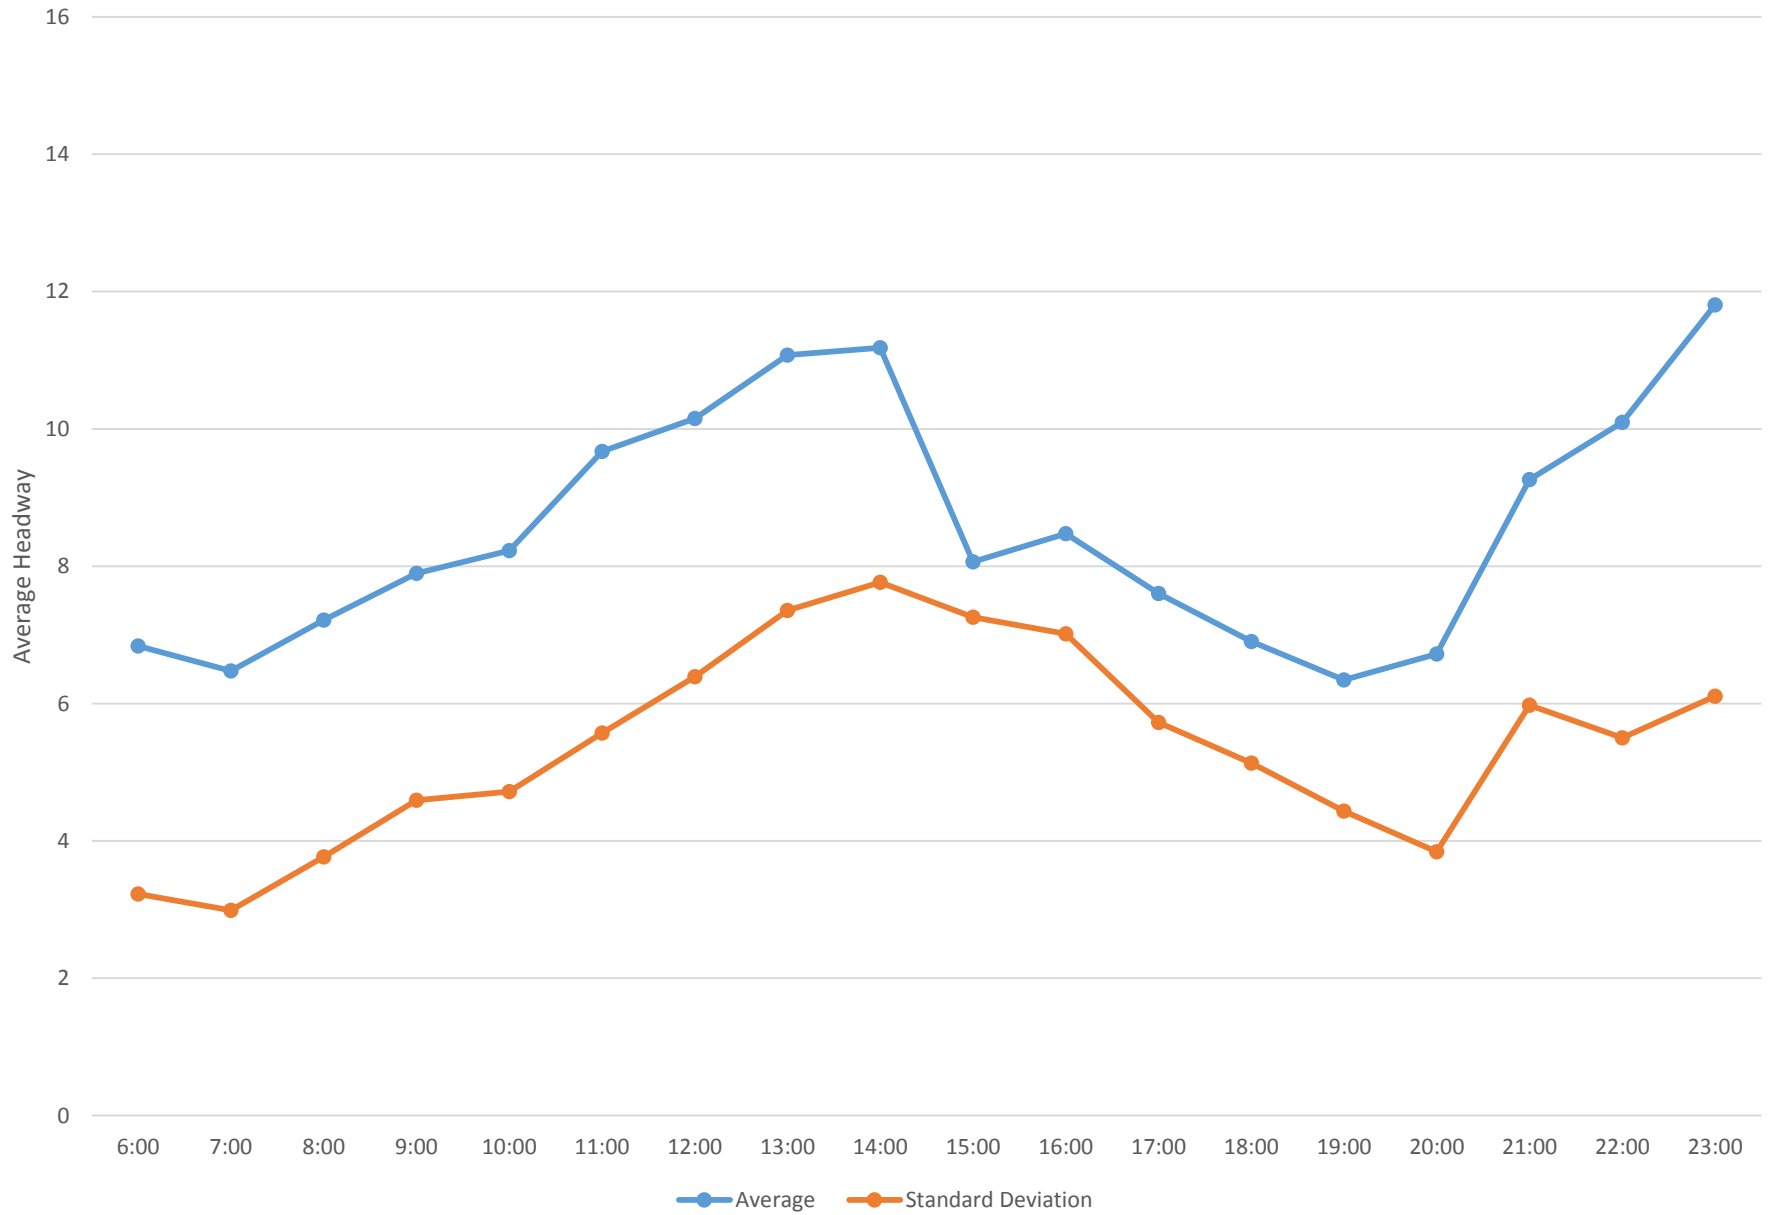

7 Bathurst Bus Headways at S of Steeles Southbound March 2014 Weekday Statistics