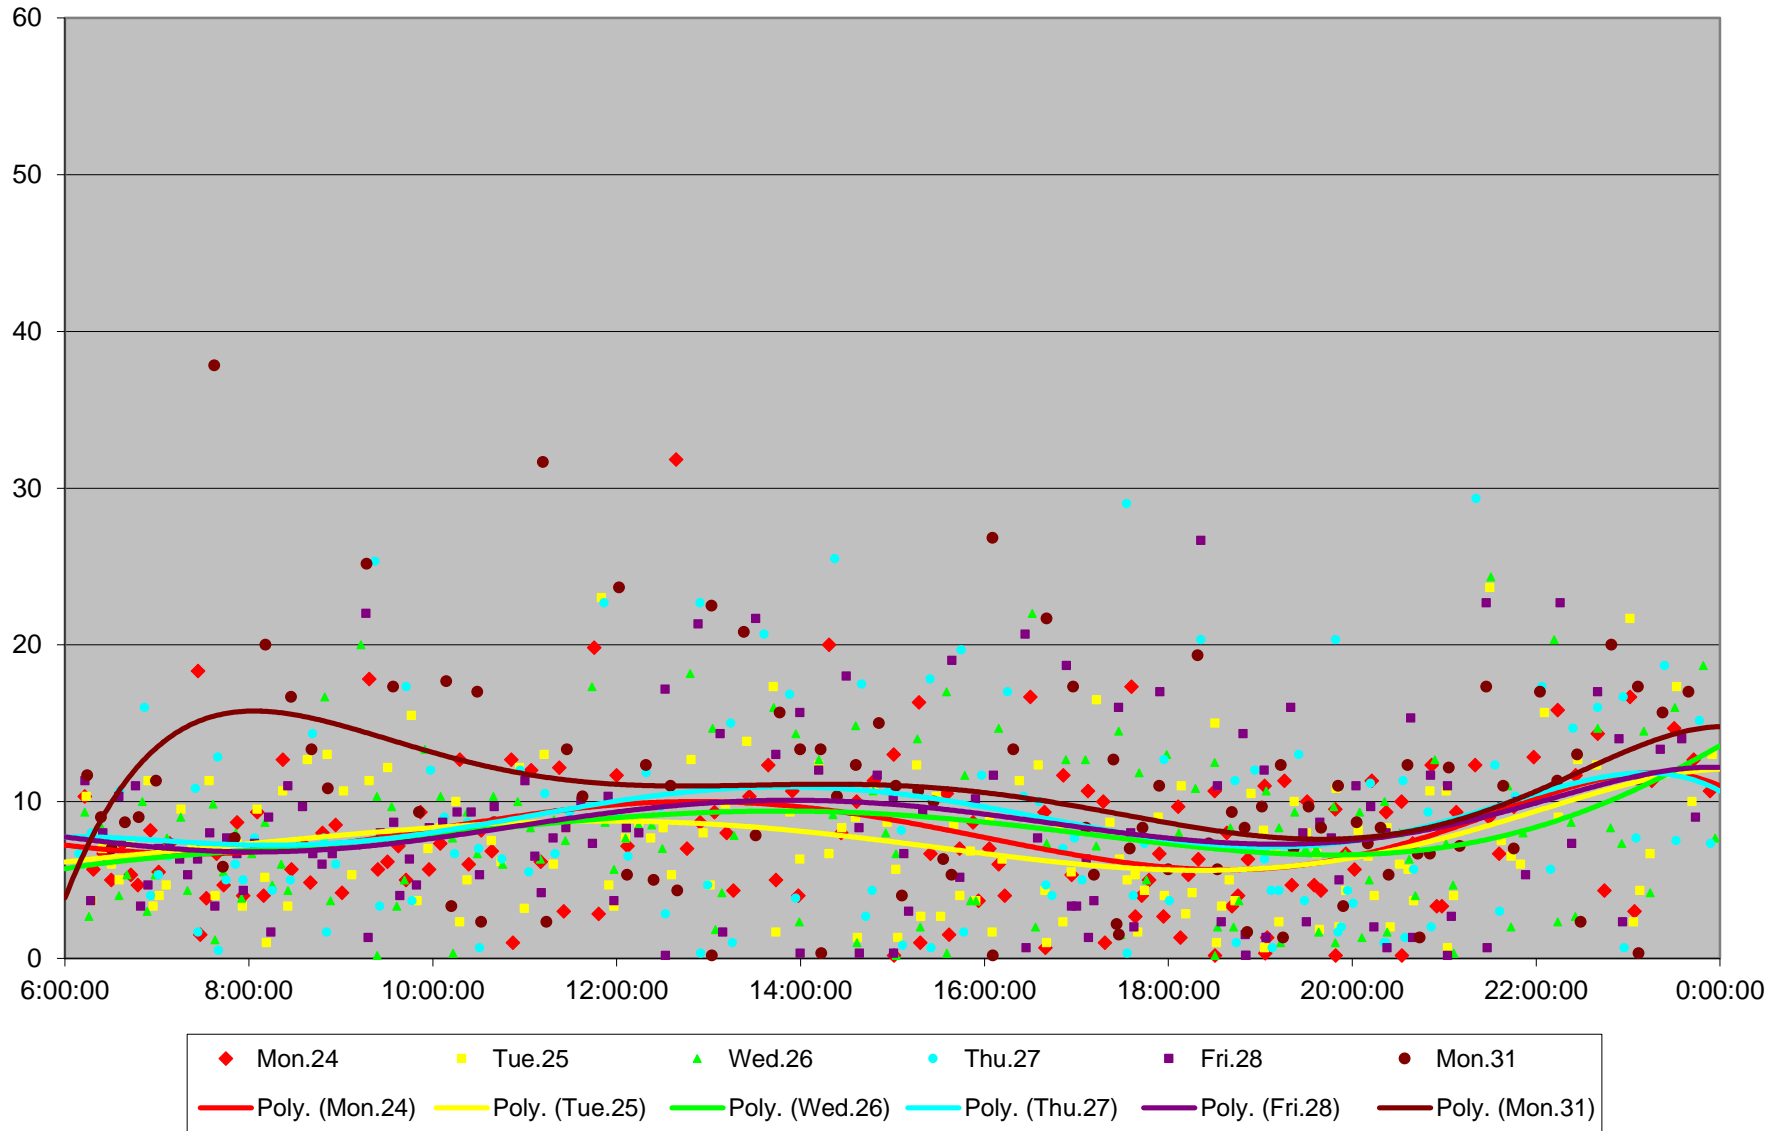

7 Bathurst Bus Headways at S of Steeles Southbound March 2014