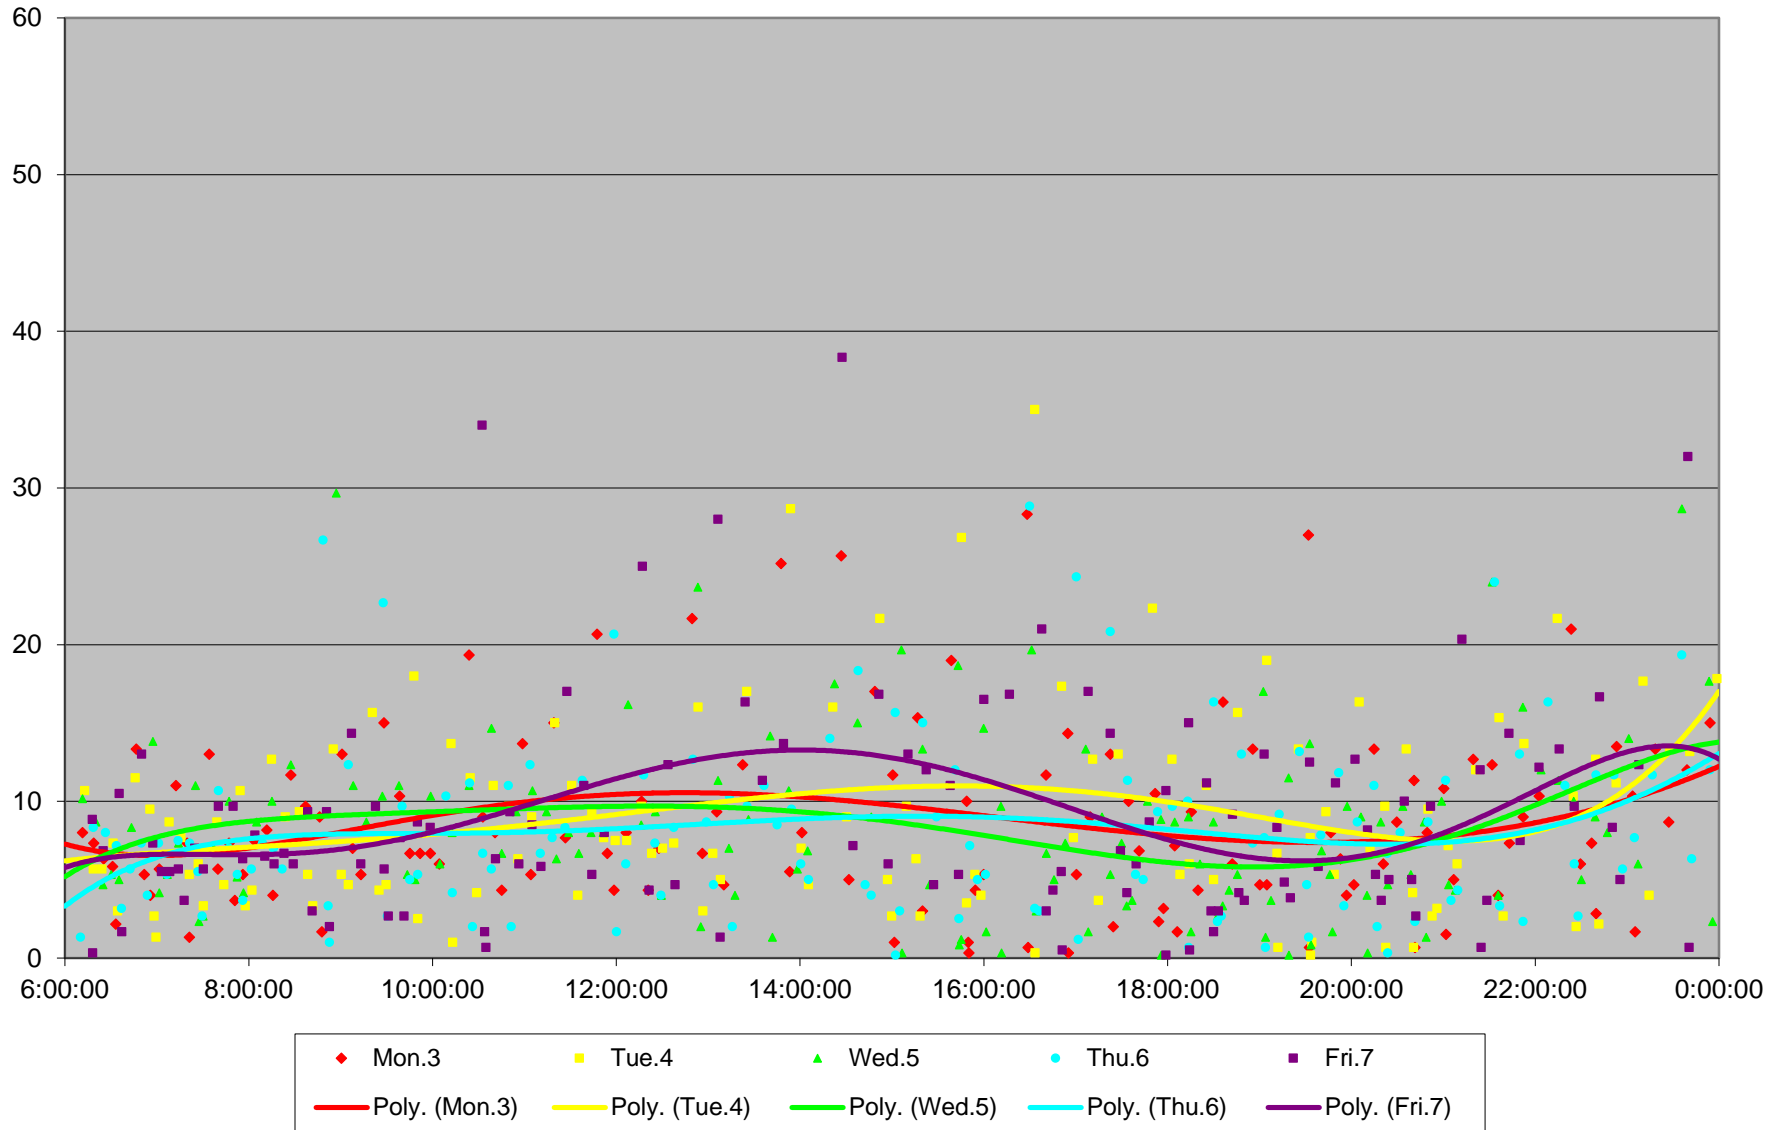

### 7 Bathurst Bus Headways at S of Steeles Southbound March 2014