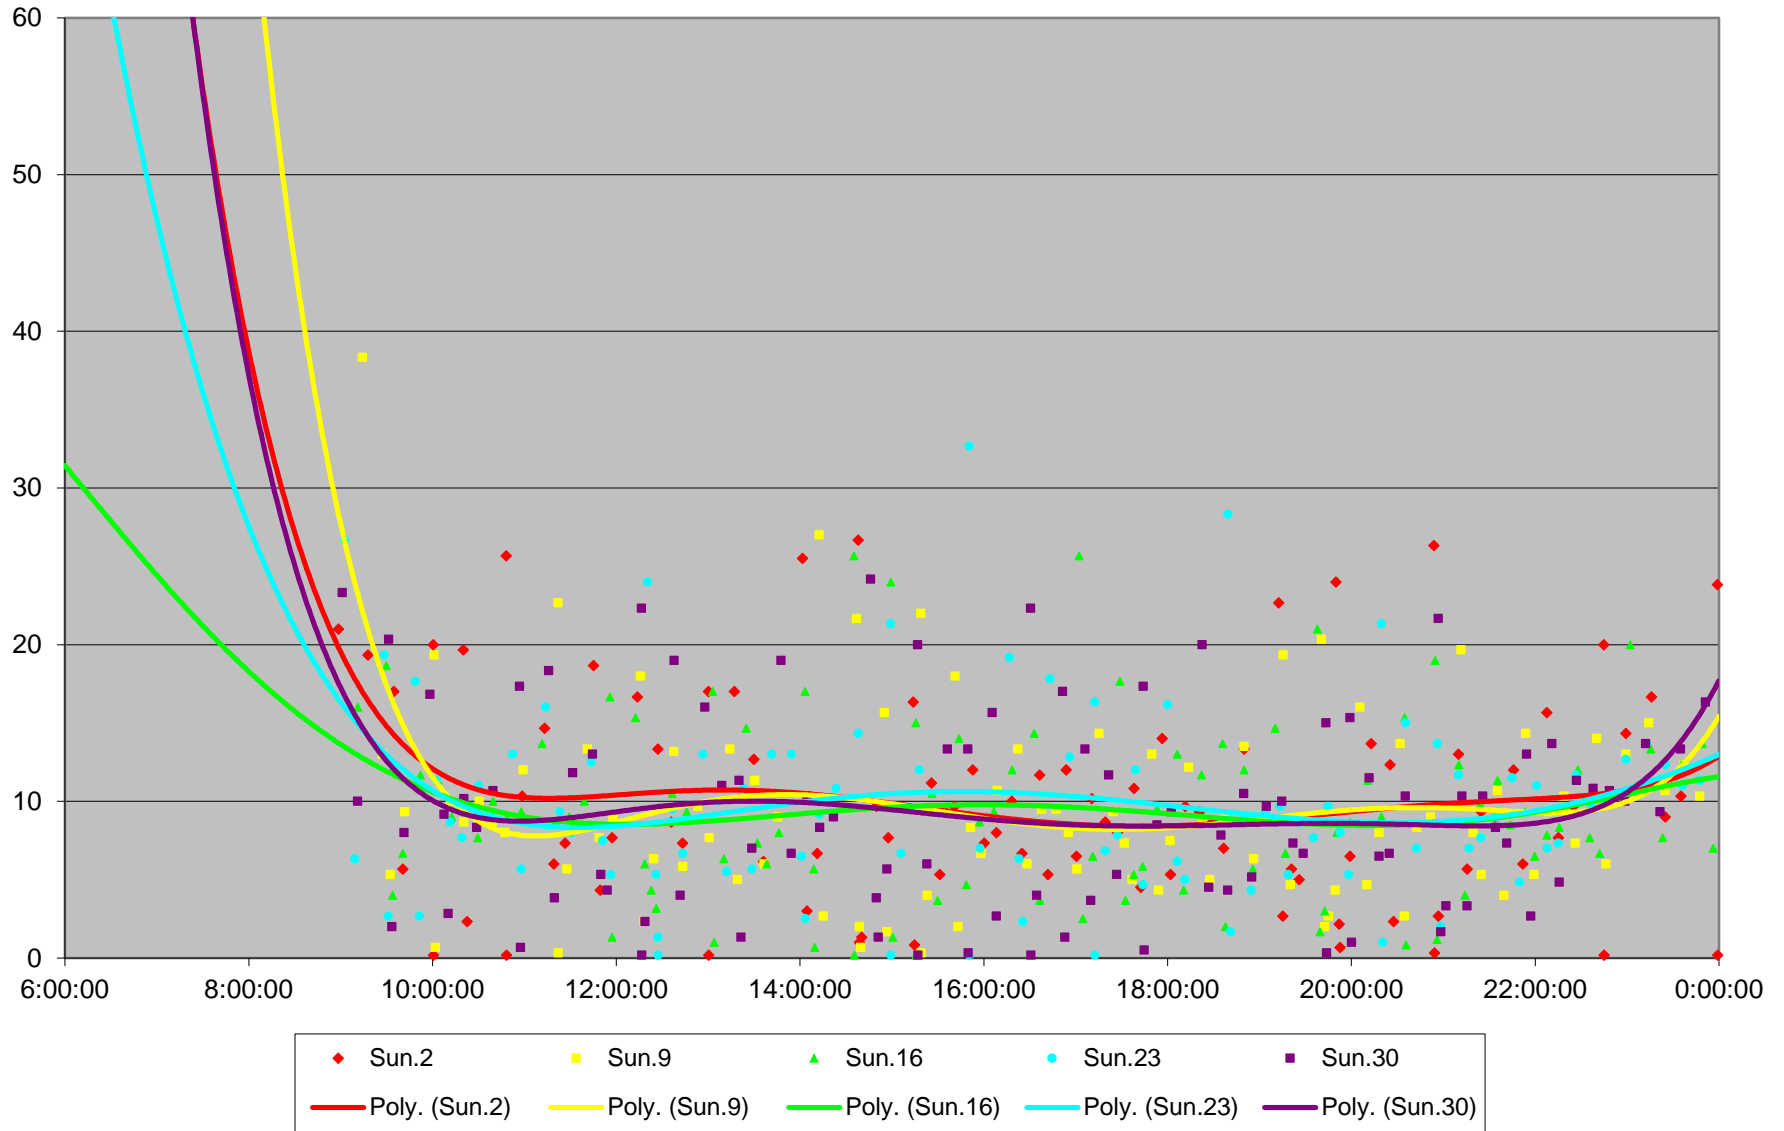

7 Bathurst Bus Headways at N of Eglinton Ave Southbound March 2014

7 Bathurst Bus Headways at N of Eglinton Ave Southbound March 2014

7 Bathurst Bus Headways at N of Eglinton Ave Southbound March 2014

7 Bathurst Bus Headways at N of Eglinton Ave Southbound March 2014

7 Bathurst Bus Headways at N of Eglinton Ave Southbound March 2014

7 Bathurst Bus Headways at N of Eglinton Ave Southbound March 2014

7 Bathurst Bus Headways at N of Eglinton Ave Southbound March 2014

7 Bathurst Bus Headways at N of Eglinton Ave Southbound March 2014 Weekday Statistics