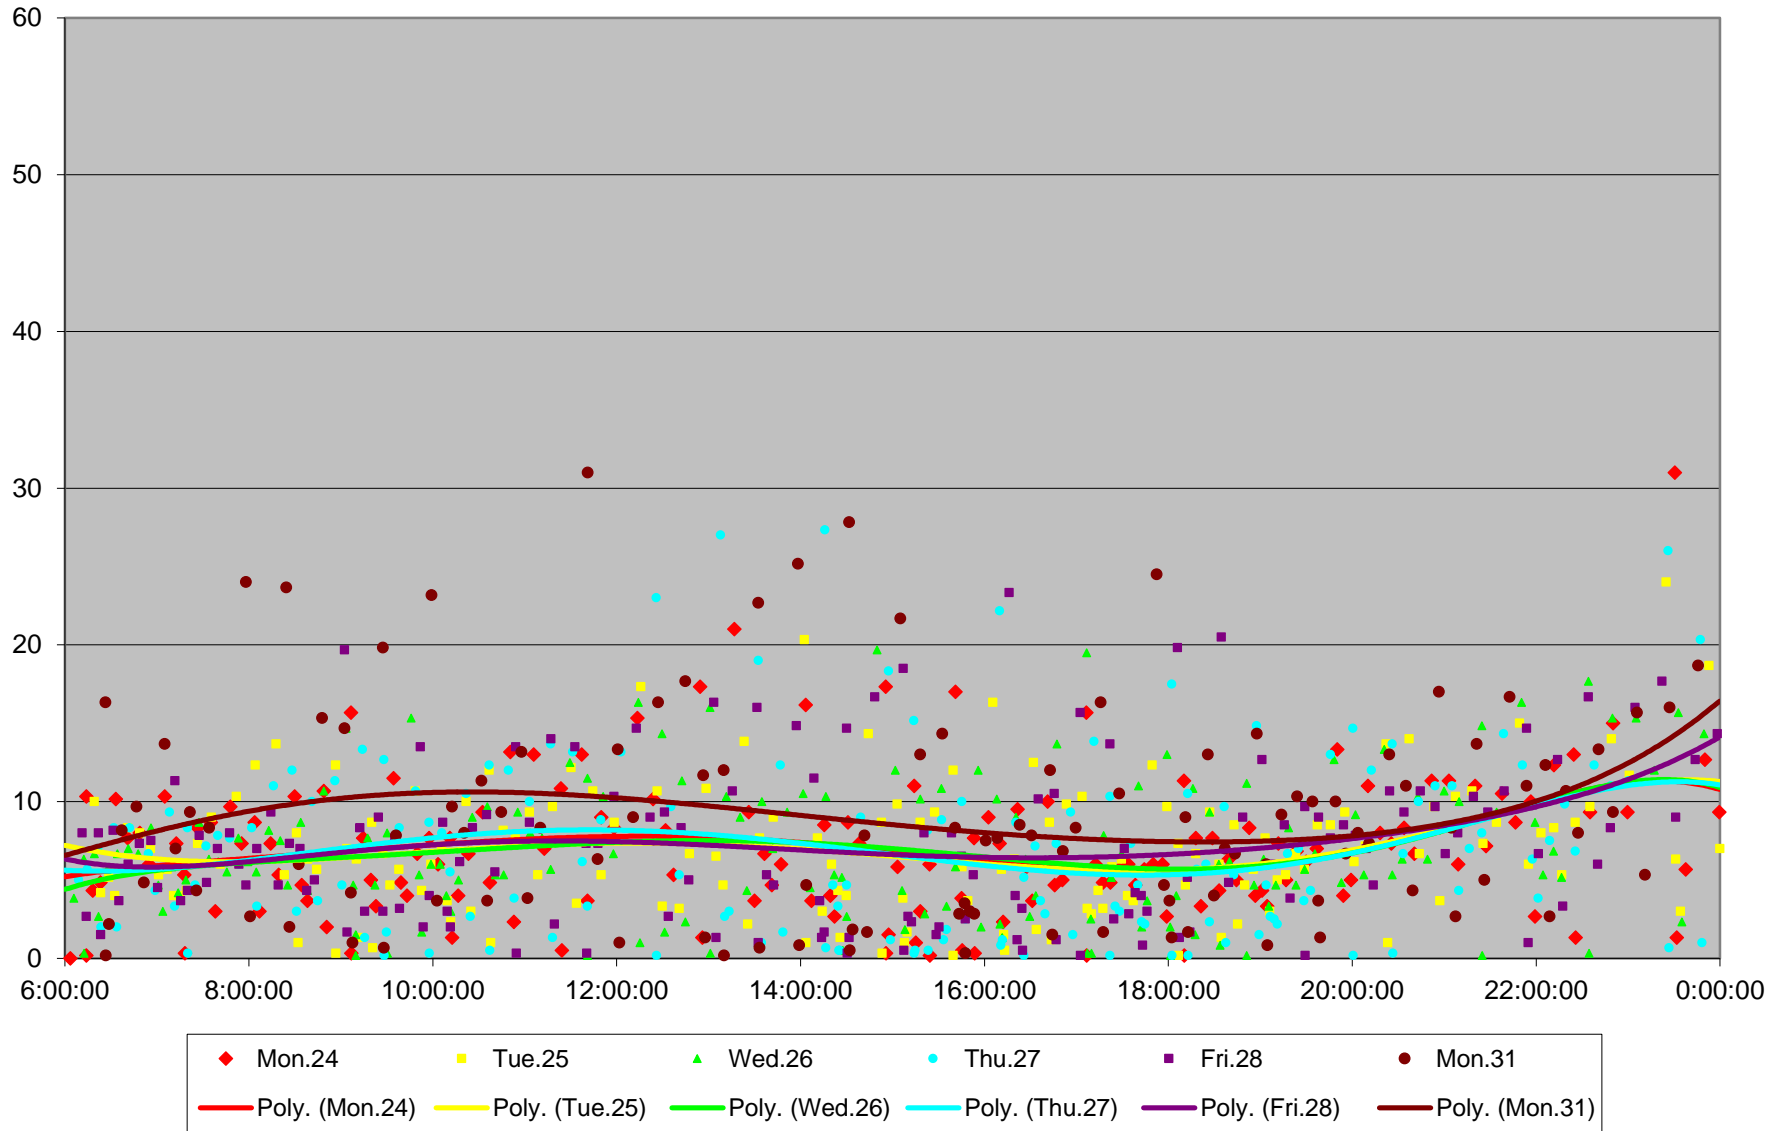

7 Bathurst Bus Headways at N of Eglinton Ave Southbound March 2014

7 Bathurst Bus Headways at N of Eglinton Ave Southbound March 2014

7 Bathurst Bus Headways at N of Eglinton Ave Southbound March 2014

7 Bathurst Bus Headways at N of Eglinton Ave Southbound March 2014

7 Bathurst Bus Headways at N of Eglinton Ave Southbound March 2014

7 Bathurst Bus Headways at N of Eglinton Ave Southbound March 2014

7 Bathurst Bus Headways at N of Eglinton Ave Southbound March 2014

7 Bathurst Bus Headways at N of Eglinton Ave Southbound March 2014 Weekday Statistics

7 Bathurst Bus Headways at N of Eglinton Ave Southbound March 2014 Saturday Statistics

7 Bathurst Bus Headways at N of Eglinton Ave Southbound March 2014 Sunday Statistics

7 Bathurst Bus Headways at N of Eglinton Ave Southbound March 2014 Weekday Distribution