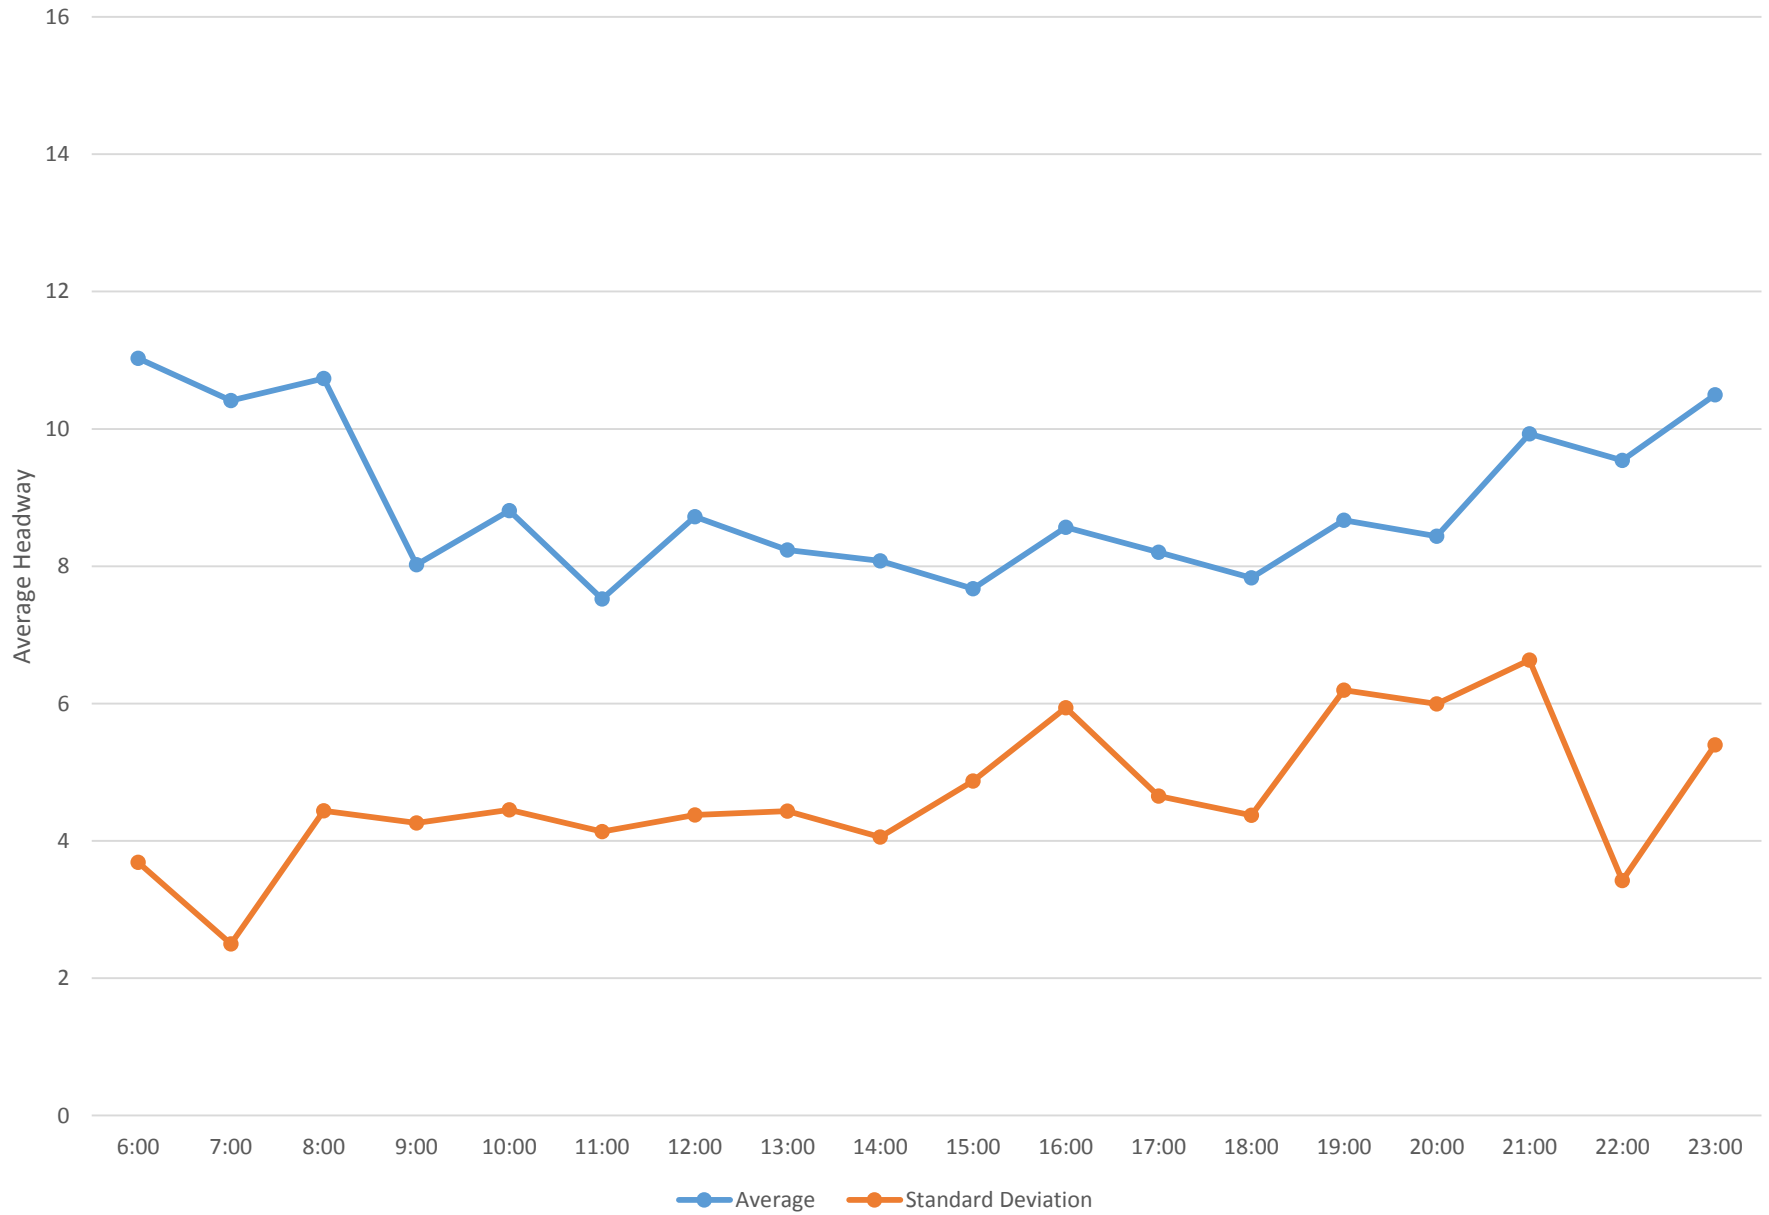

7 Bathurst Bus Headways at N of Eglinton Ave Southbound March 2014

7 Bathurst Bus Headways at N of Eglinton Ave Southbound March 2014

7 Bathurst Bus Headways at N of Eglinton Ave Southbound March 2014

7 Bathurst Bus Headways at N of Eglinton Ave Southbound March 2014 Weekday Statistics

7 Bathurst Bus Headways at N of Eglinton Ave Southbound March 2014 Saturday Statistics

7 Bathurst Bus Headways at N of Eglinton Ave Southbound March 2014 Sunday Statistics

7 Bathurst Bus Headways at N of Eglinton Ave Southbound March 2014 Weekday Distribution