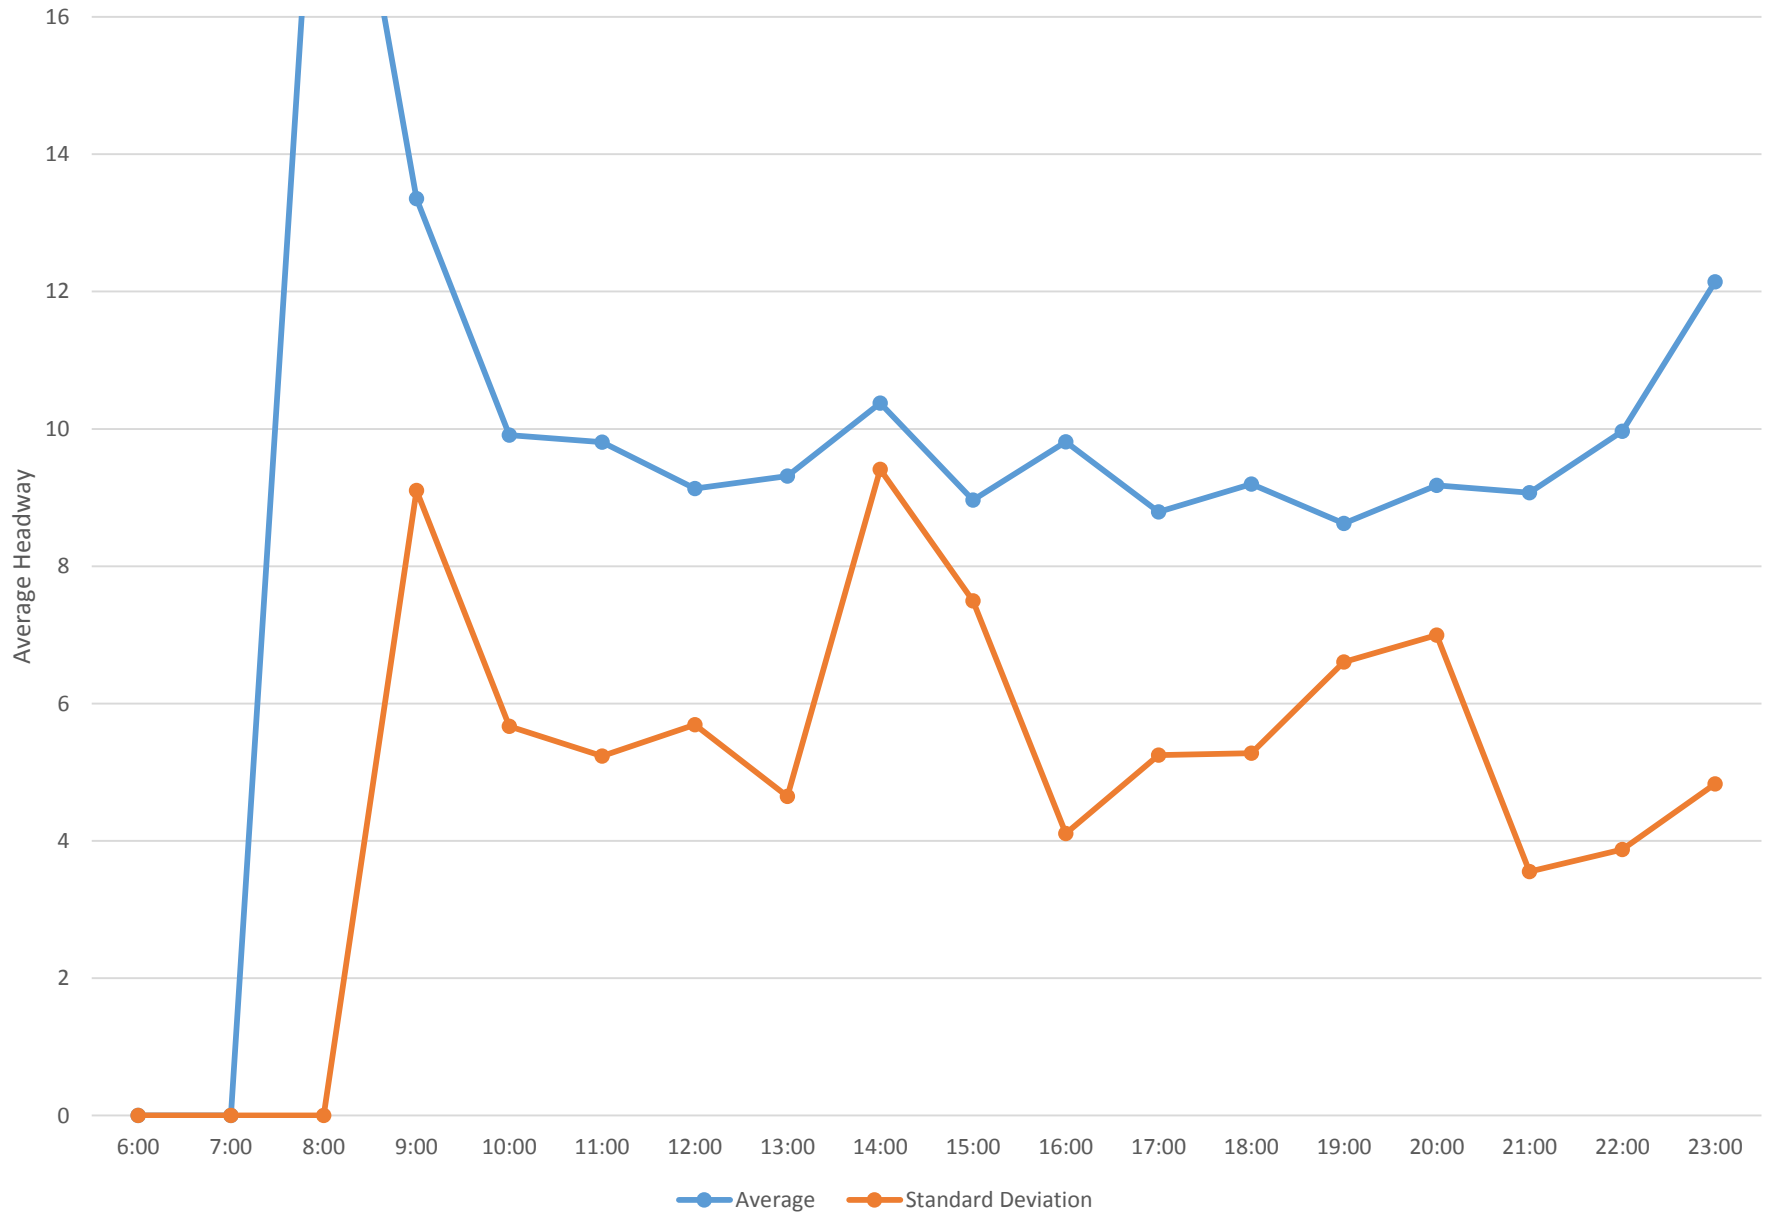

7 Bathurst Bus Headways at N of Eglinton Ave Southbound March 2014

7 Bathurst Bus Headways at N of Eglinton Ave Southbound March 2014

7 Bathurst Bus Headways at N of Eglinton Ave Southbound March 2014

7 Bathurst Bus Headways at N of Eglinton Ave Southbound March 2014 Weekday Statistics

7 Bathurst Bus Headways at N of Eglinton Ave Southbound March 2014 Saturday Statistics

7 Bathurst Bus Headways at N of Eglinton Ave Southbound March 2014 Sunday Statistics

7 Bathurst Bus Headways at N of Eglinton Ave Southbound March 2014 Weekday Distribution