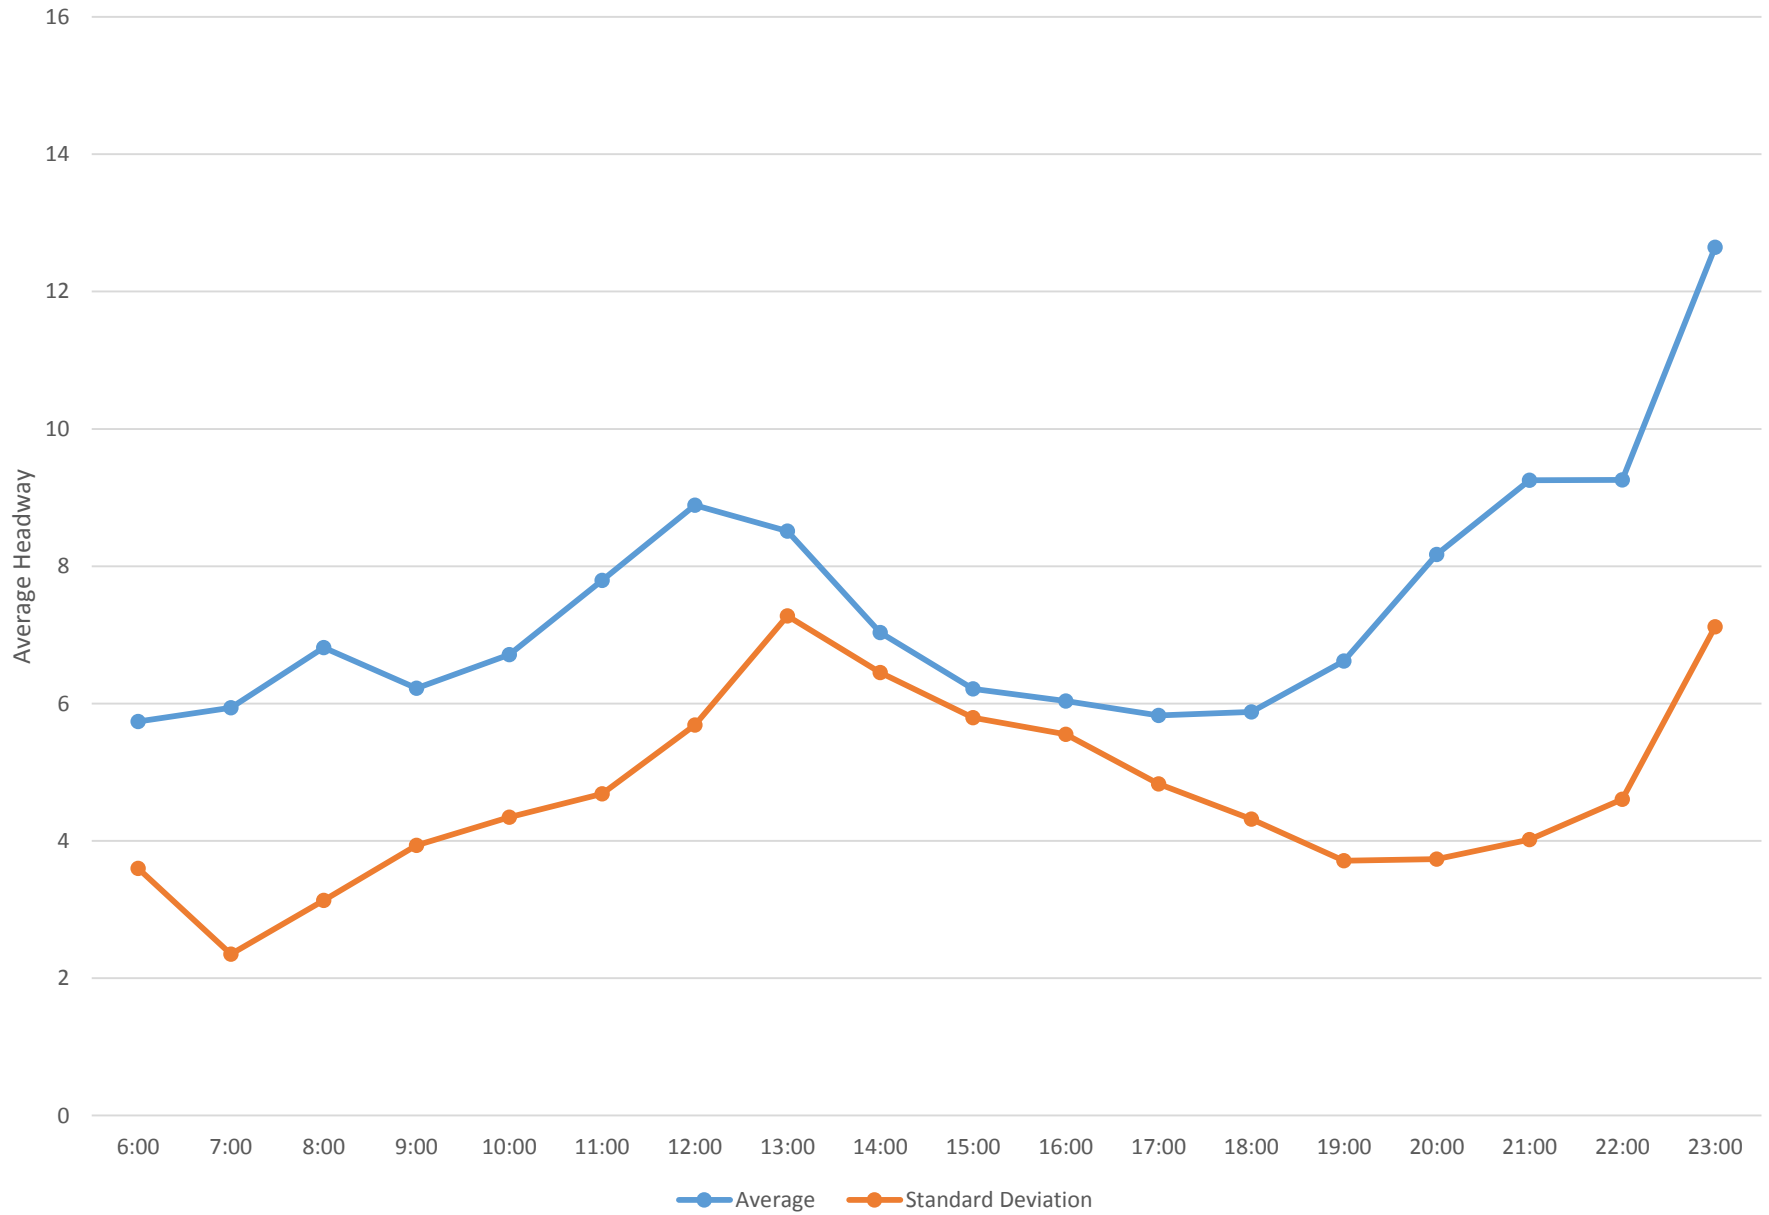

7 Bathurst Bus Headways at N of Eglinton Ave Southbound March 2014

7 Bathurst Bus Headways at N of Eglinton Ave Southbound March 2014

7 Bathurst Bus Headways at N of Eglinton Ave Southbound March 2014

7 Bathurst Bus Headways at N of Eglinton Ave Southbound March 2014

7 Bathurst Bus Headways at N of Eglinton Ave Southbound March 2014

7 Bathurst Bus Headways at N of Eglinton Ave Southbound March 2014

7 Bathurst Bus Headways at N of Eglinton Ave Southbound March 2014

7 Bathurst Bus Headways at N of Eglinton Ave Southbound March 2014 Weekday Statistics

7 Bathurst Bus Headways at N of Eglinton Ave Southbound March 2014 Saturday Statistics

7 Bathurst Bus Headways at N of Eglinton Ave Southbound March 2014 Sunday Statistics

7 Bathurst Bus Headways at N of Eglinton Ave Southbound March 2014 Weekday Distribution