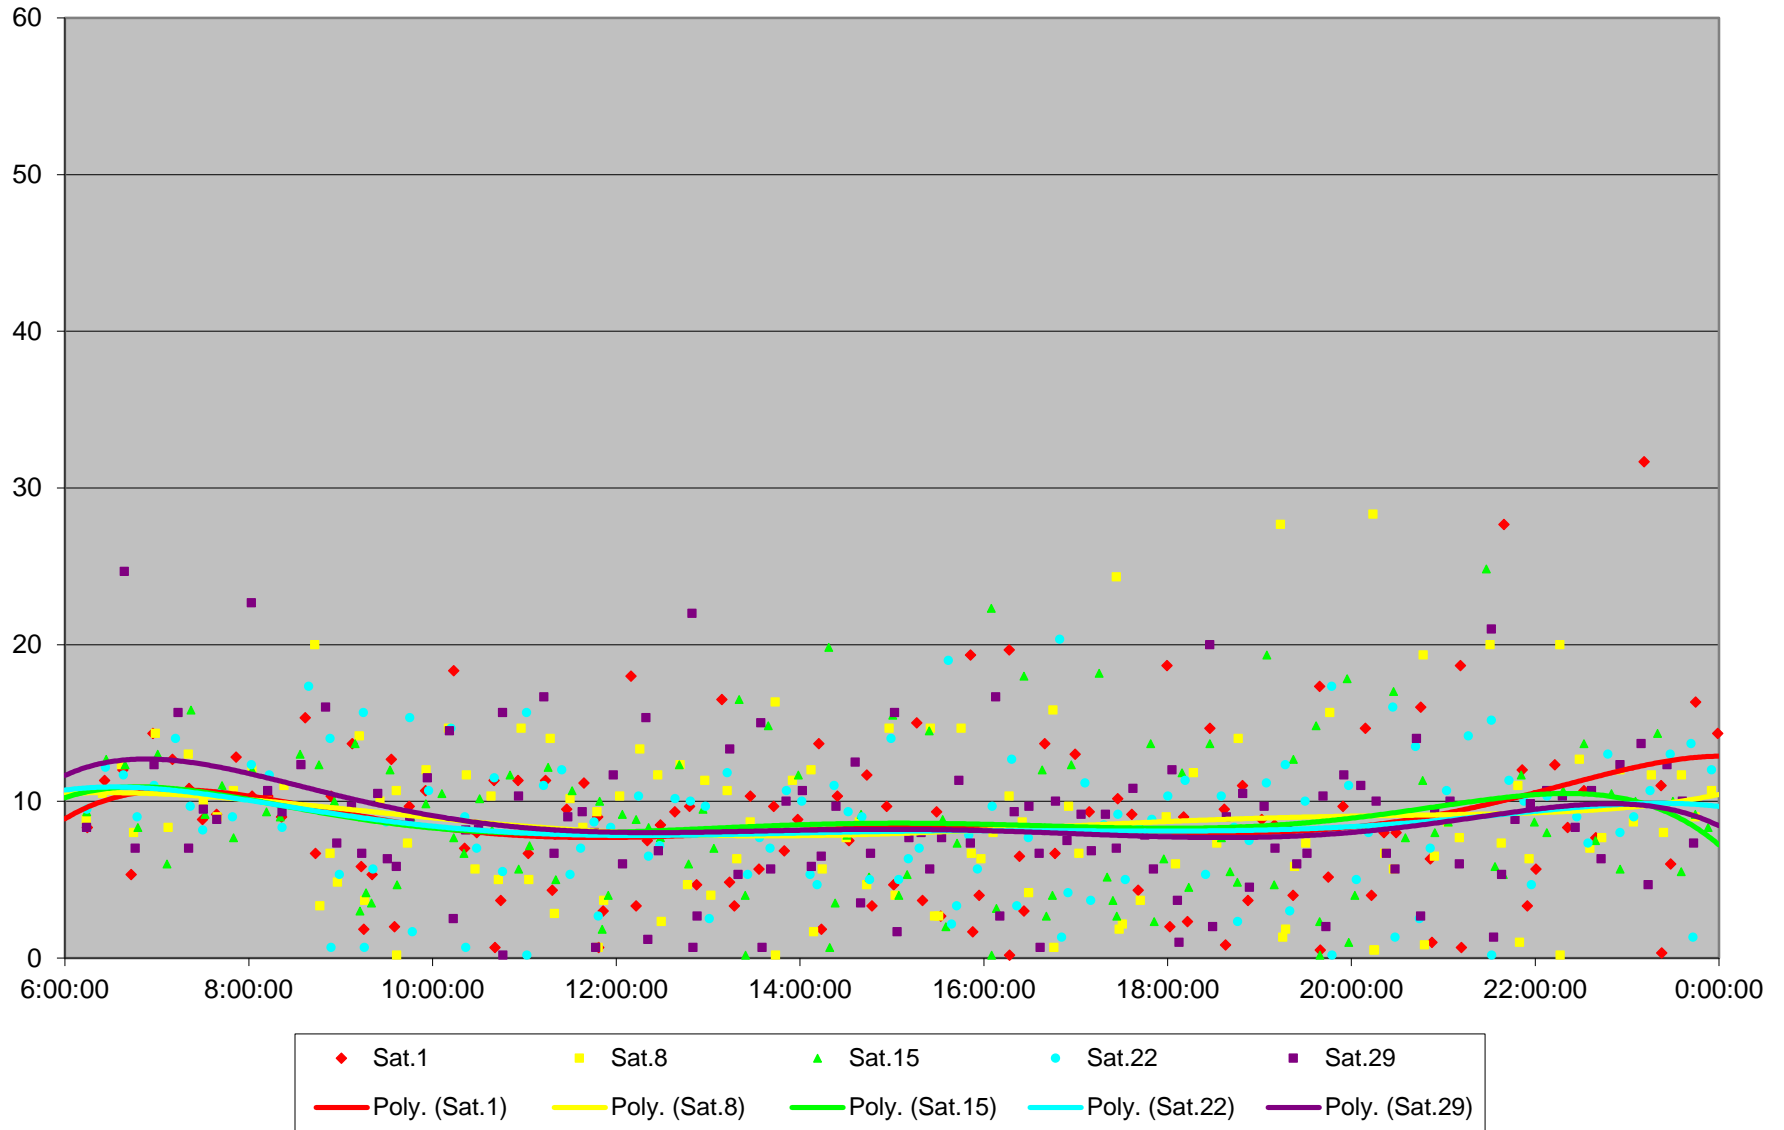

7 Bathurst Bus Headways at N of Eglinton Ave Southbound March 2014

7 Bathurst Bus Headways at N of Eglinton Ave Southbound March 2014

7 Bathurst Bus Headways at N of Eglinton Ave Southbound March 2014

7 Bathurst Bus Headways at N of Eglinton Ave Southbound March 2014

7 Bathurst Bus Headways at N of Eglinton Ave Southbound March 2014

7 Bathurst Bus Headways at N of Eglinton Ave Southbound March 2014

7 Bathurst Bus Headways at N of Eglinton Ave Southbound March 2014

7 Bathurst Bus Headways at N of Eglinton Ave Southbound March 2014 Weekday Statistics

7 Bathurst Bus Headways at N of Eglinton Ave Southbound March 2014 Saturday Statistics

7 Bathurst Bus Headways at N of Eglinton Ave Southbound March 2014 Sunday Statistics

7 Bathurst Bus Headways at N of Eglinton Ave Southbound March 2014 Weekday Distribution