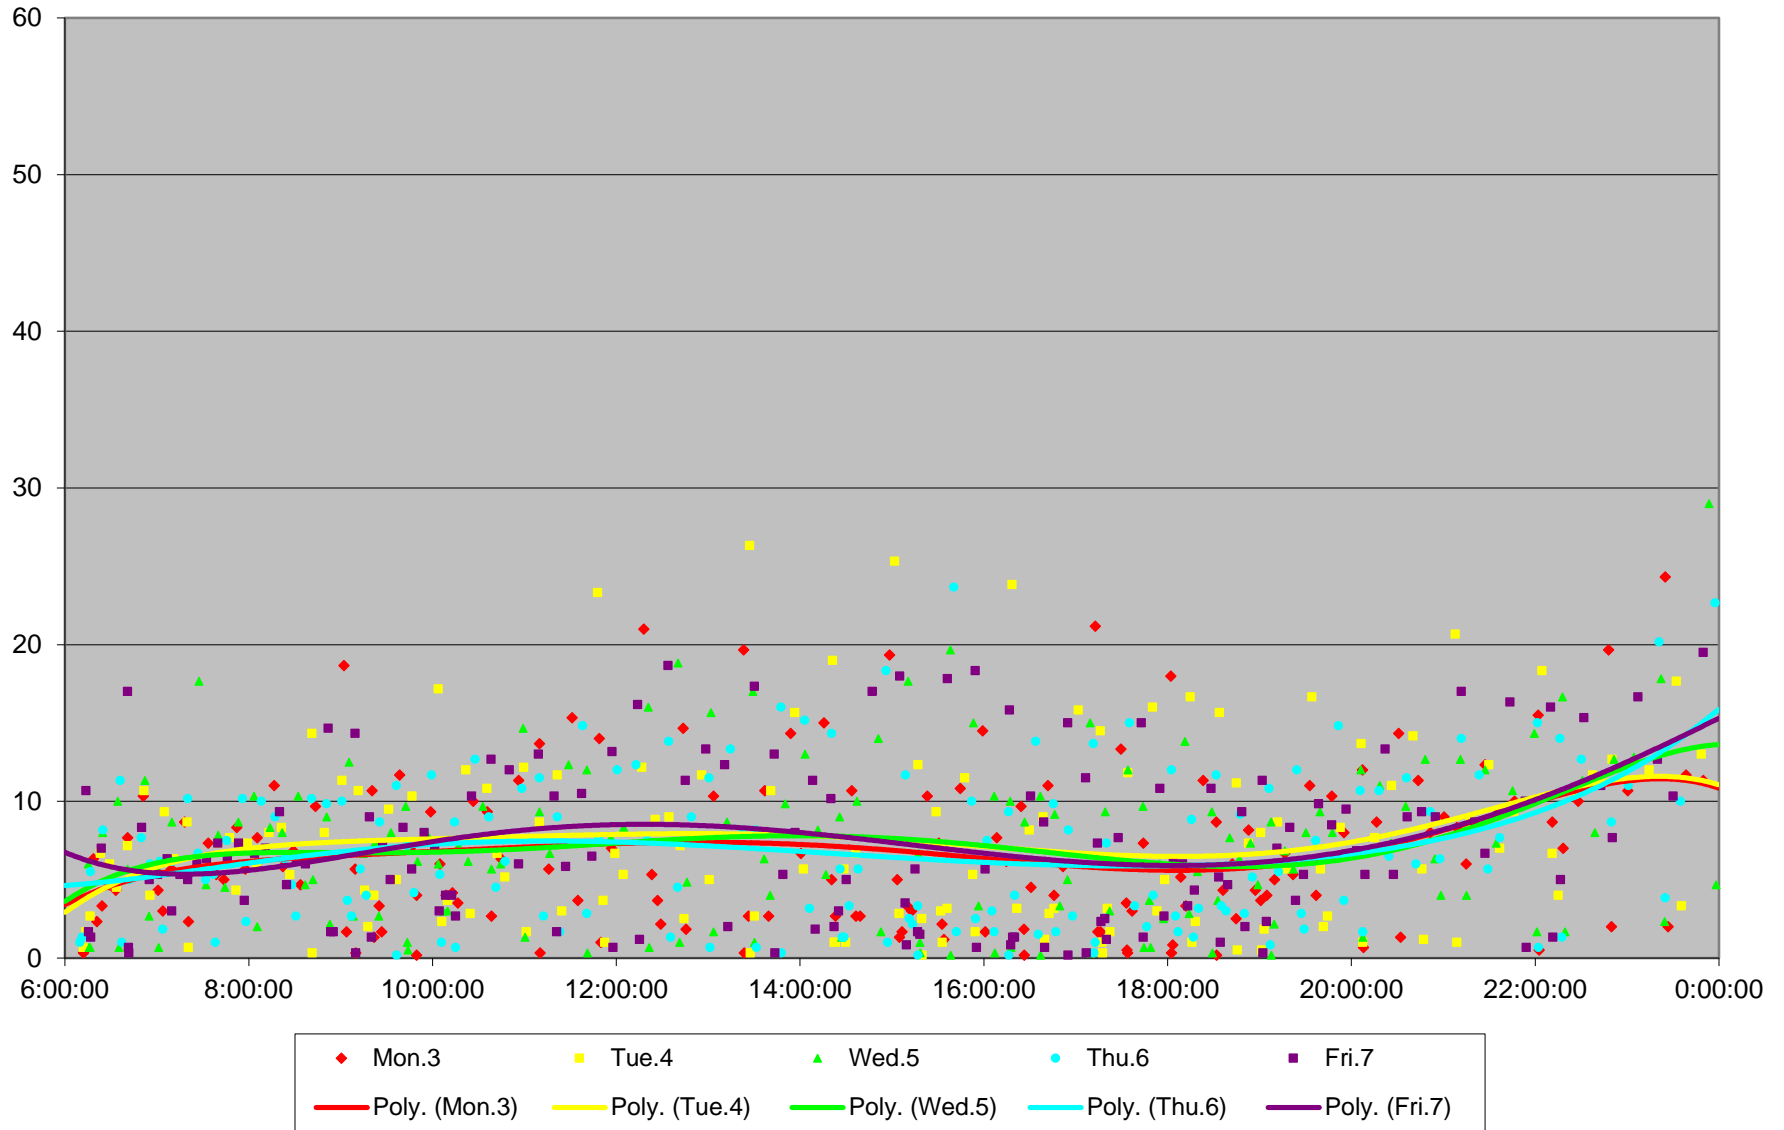

7 Bathurst Bus Headways at N of Eglinton Ave Southbound March 2014

7 Bathurst Bus Headways at N of Eglinton Ave Southbound March 2014

7 Bathurst Bus Headways at N of Eglinton Ave Southbound March 2014

7 Bathurst Bus Headways at N of Eglinton Ave Southbound March 2014

7 Bathurst Bus Headways at N of Eglinton Ave Southbound March 2014

7 Bathurst Bus Headways at N of Eglinton Ave Southbound March 2014

7 Bathurst Bus Headways at N of Eglinton Ave Southbound March 2014

7 Bathurst Bus Headways at N of Eglinton Ave Southbound March 2014 Weekday Statistics