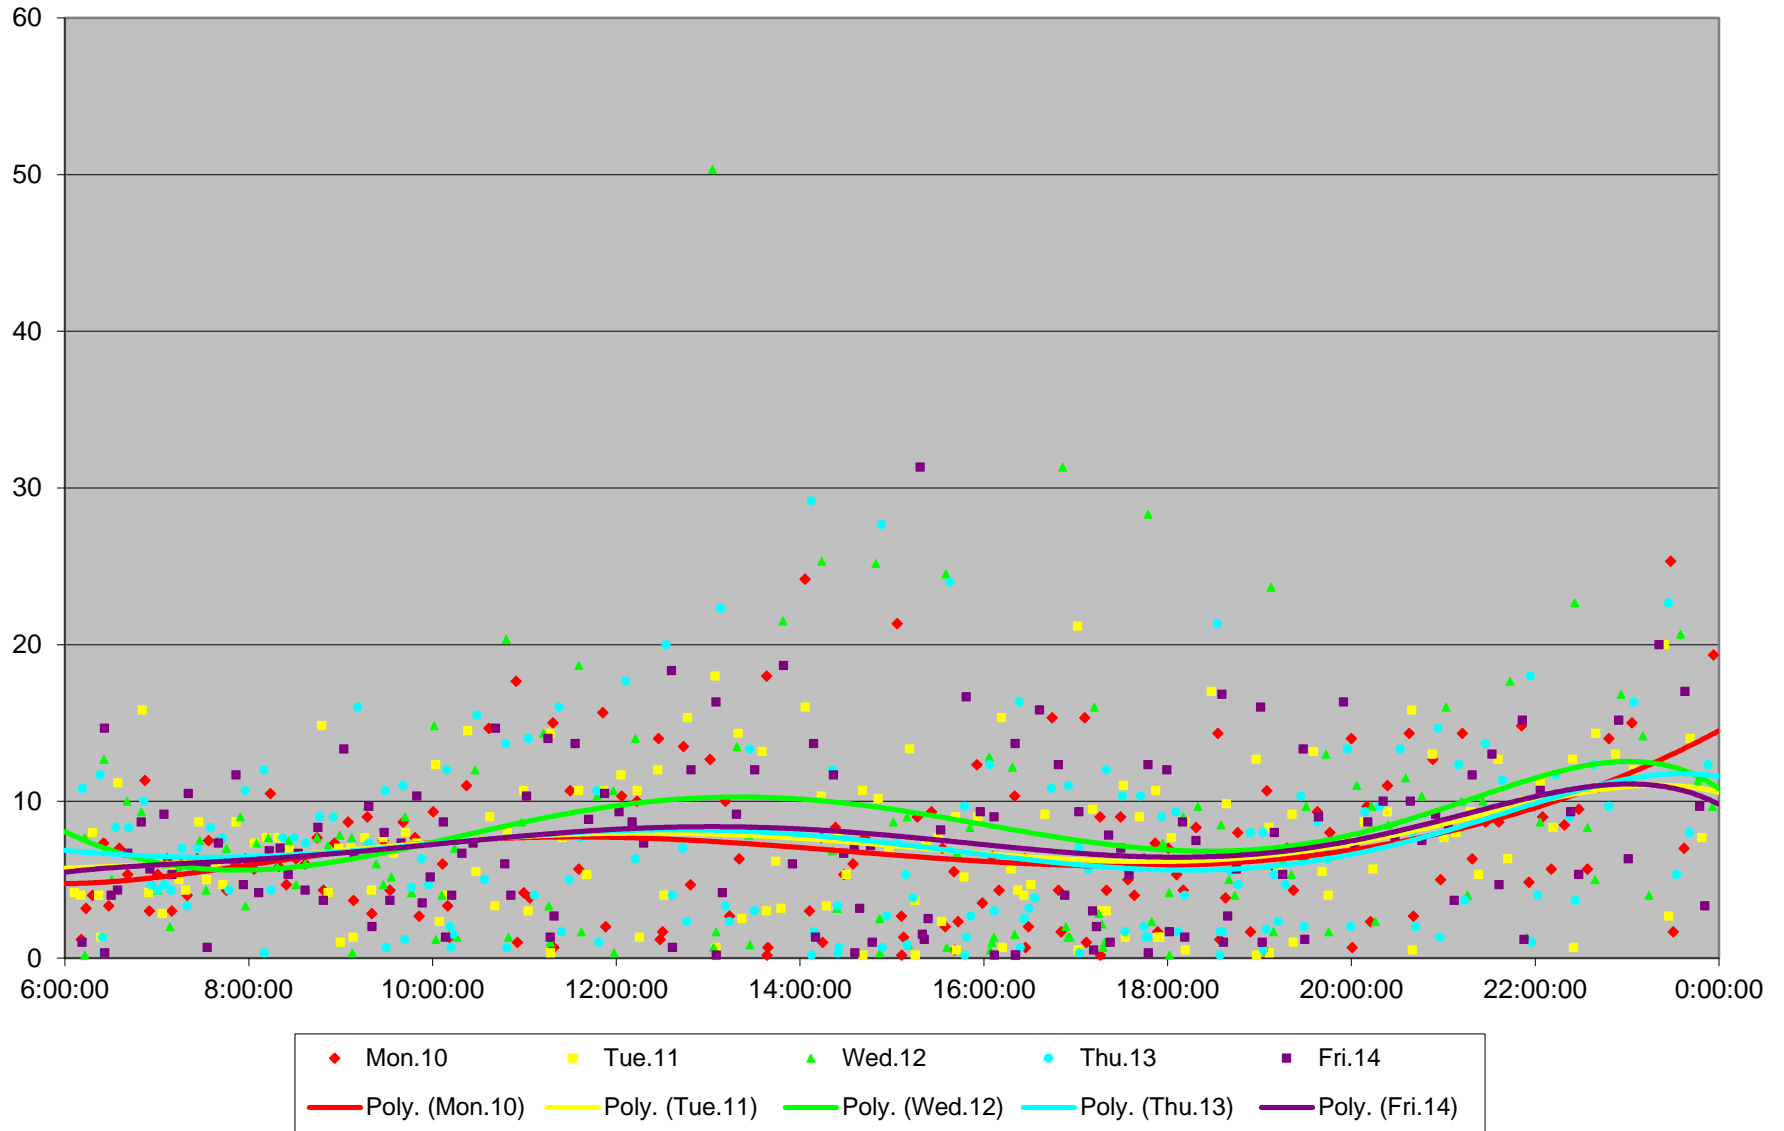

7 Bathurst Bus Headways at N of Eglinton Ave Southbound March 2014

7 Bathurst Bus Headways at N of Eglinton Ave Southbound March 2014

7 Bathurst Bus Headways at N of Eglinton Ave Southbound March 2014

7 Bathurst Bus Headways at N of Eglinton Ave Southbound March 2014

7 Bathurst Bus Headways at N of Eglinton Ave Southbound March 2014

7 Bathurst Bus Headways at N of Eglinton Ave Southbound March 2014

7 Bathurst Bus Headways at N of Eglinton Ave Southbound March 2014

7 Bathurst Bus Headways at N of Eglinton Ave Southbound March 2014 Weekday Statistics

7 Bathurst Bus Headways at N of Eglinton Ave Southbound March 2014 Saturday Statistics

7 Bathurst Bus Headways at N of Eglinton Ave Southbound March 2014 Sunday Statistics

7 Bathurst Bus Headways at N of Eglinton Ave Southbound March 2014 Weekday Distribution