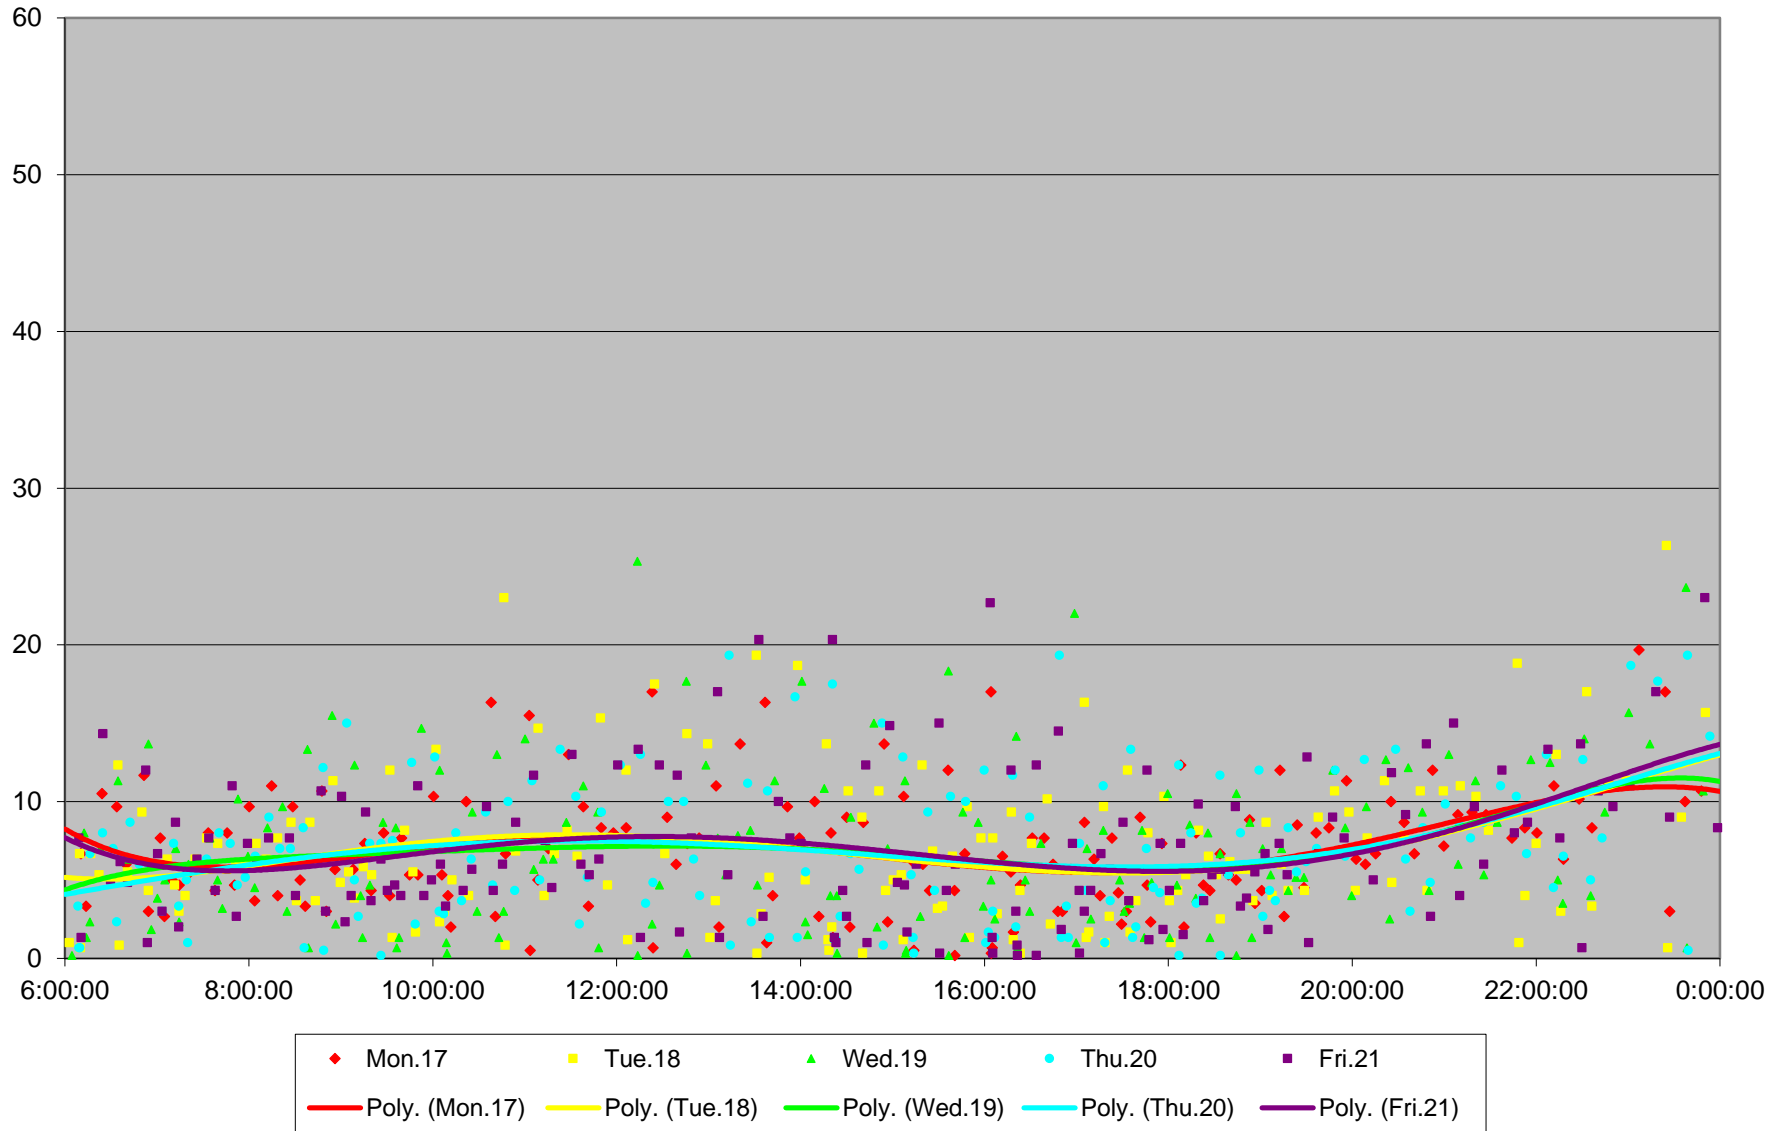

7 Bathurst Bus Headways at N of Eglinton Ave Southbound March 2014

7 Bathurst Bus Headways at N of Eglinton Ave Southbound March 2014

7 Bathurst Bus Headways at N of Eglinton Ave Southbound March 2014

7 Bathurst Bus Headways at N of Eglinton Ave Southbound March 2014

7 Bathurst Bus Headways at N of Eglinton Ave Southbound March 2014

7 Bathurst Bus Headways at N of Eglinton Ave Southbound March 2014

7 Bathurst Bus Headways at N of Eglinton Ave Southbound March 2014

7 Bathurst Bus Headways at N of Eglinton Ave Southbound March 2014 Weekday Statistics

7 Bathurst Bus Headways at N of Eglinton Ave Southbound March 2014 Saturday Statistics

7 Bathurst Bus Headways at N of Eglinton Ave Southbound March 2014 Sunday Statistics

7 Bathurst Bus Headways at N of Eglinton Ave Southbound March 2014 Weekday Distribution