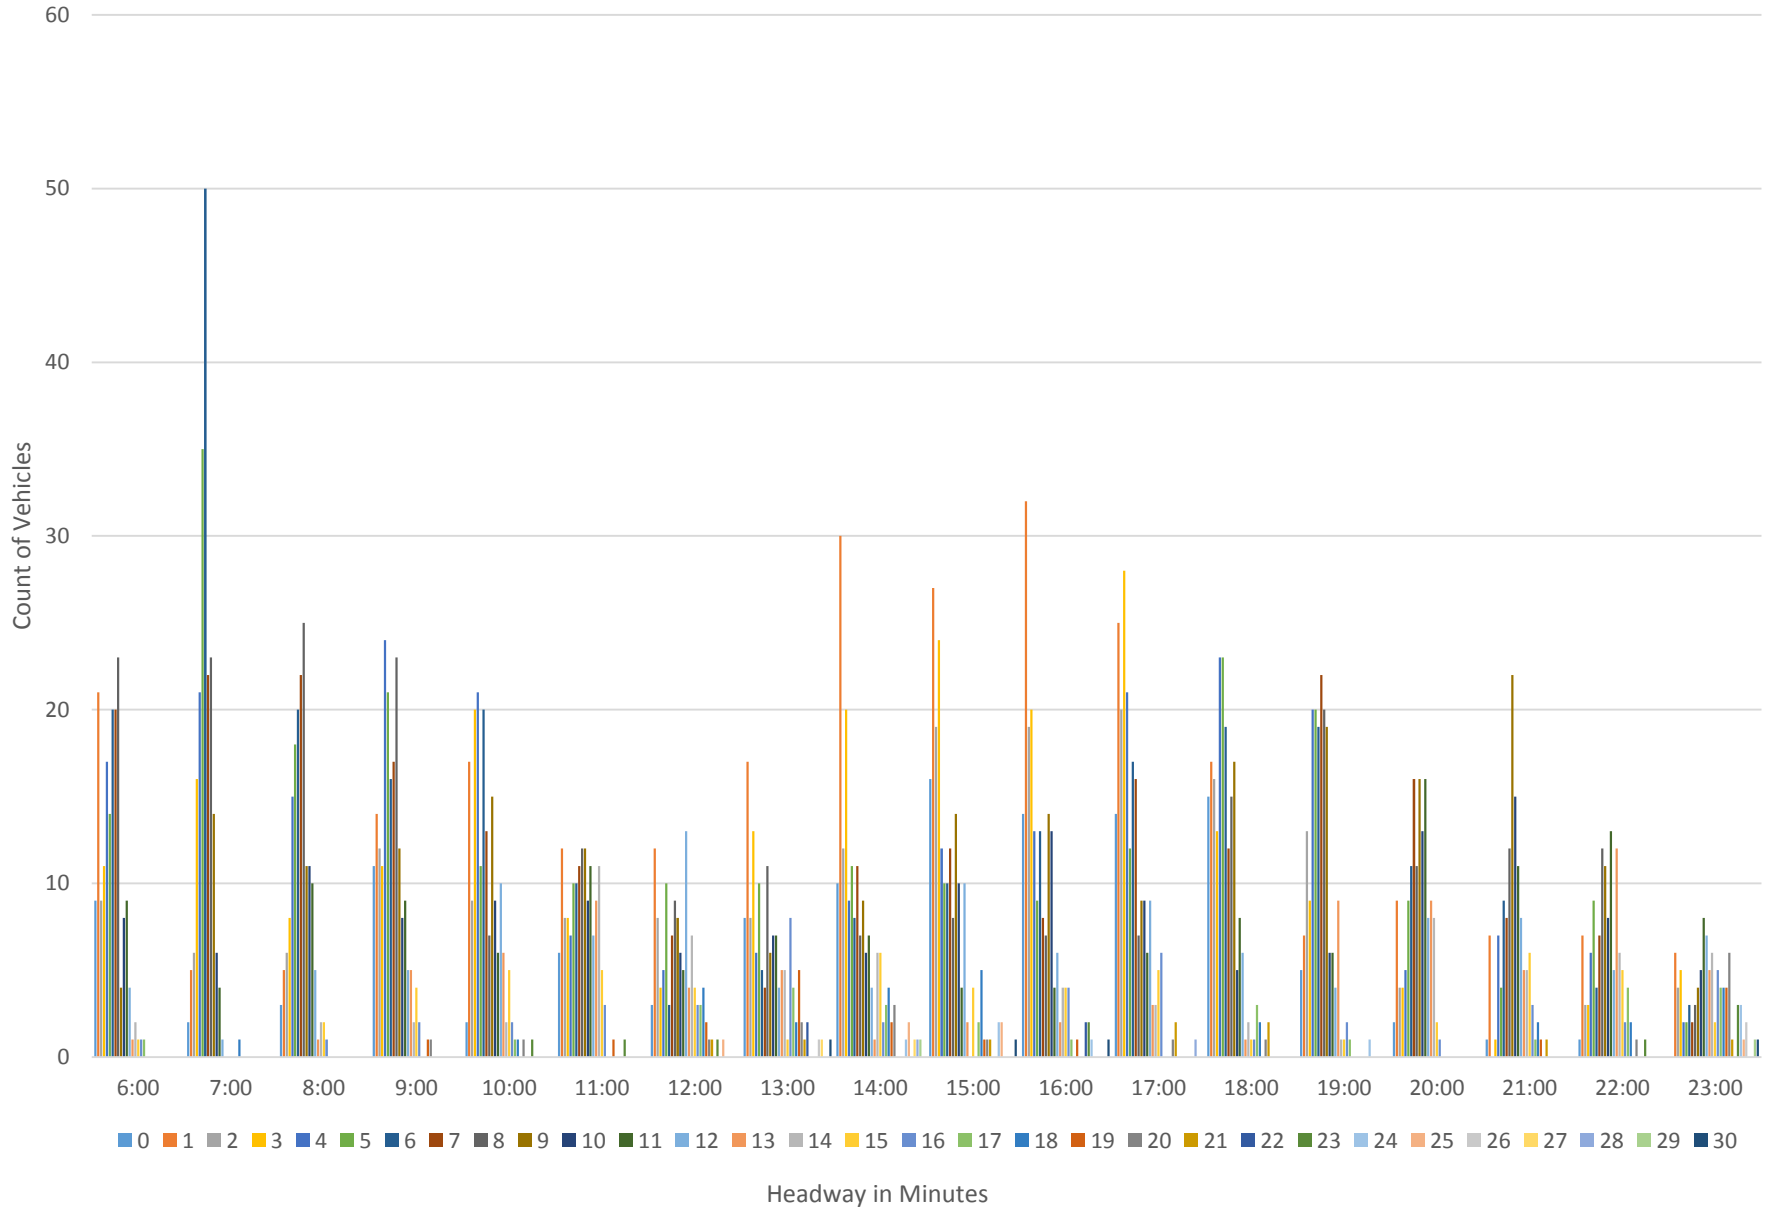

7 Bathurst Bus Headways at N of Eglinton Ave Southbound March 2014

7 Bathurst Bus Headways at N of Eglinton Ave Southbound March 2014

7 Bathurst Bus Headways at N of Eglinton Ave Southbound March 2014

7 Bathurst Bus Headways at N of Eglinton Ave Southbound March 2014

7 Bathurst Bus Headways at N of Eglinton Ave Southbound March 2014

7 Bathurst Bus Headways at N of Eglinton Ave Southbound March 2014

7 Bathurst Bus Headways at N of Eglinton Ave Southbound March 2014

7 Bathurst Bus Headways at N of Eglinton Ave Southbound March 2014 Weekday Statistics

7 Bathurst Bus Headways at N of Eglinton Ave Southbound March 2014 Saturday Statistics

7 Bathurst Bus Headways at N of Eglinton Ave Southbound March 2014 Sunday Statistics

7 Bathurst Bus Headways at N of Eglinton Ave Southbound March 2014 Weekday Distribution