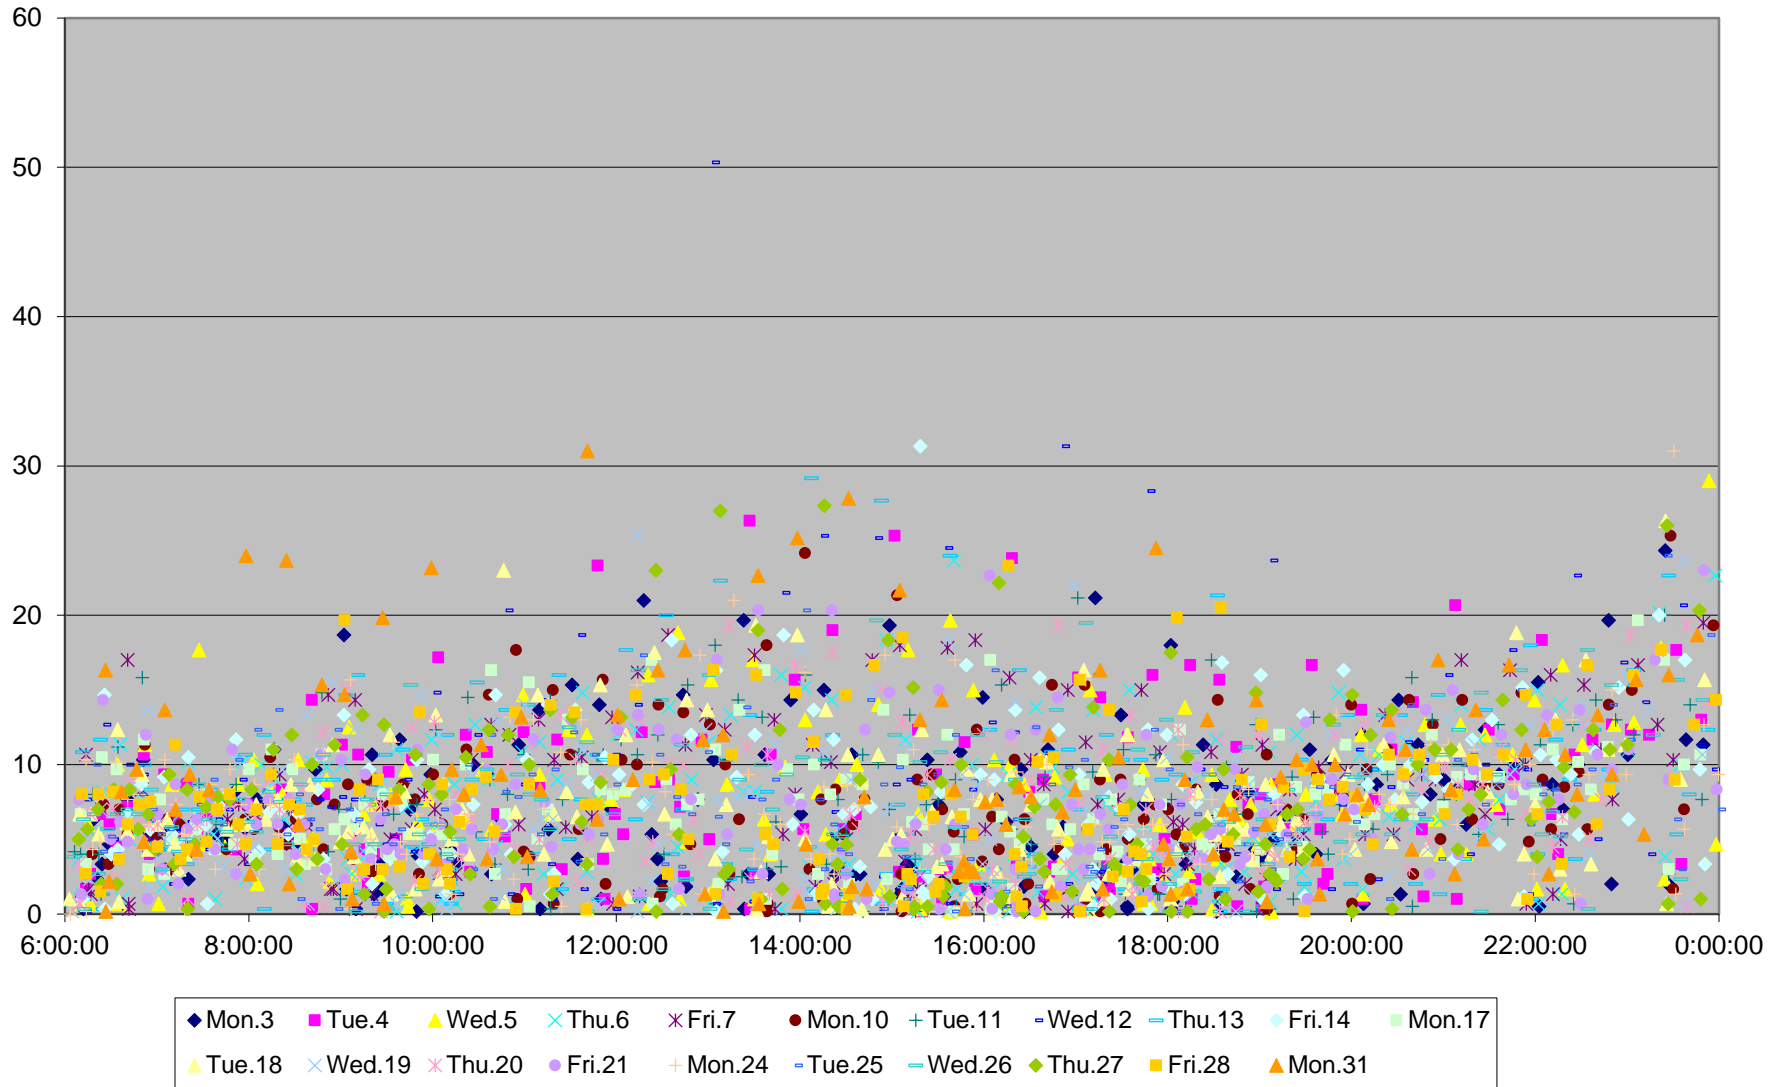

7 Bathurst Bus Headways at N of Eglinton Ave Southbound March 2014

7 Bathurst Bus Headways at N of Eglinton Ave Southbound March 2014

7 Bathurst Bus Headways at N of Eglinton Ave Southbound March 2014

7 Bathurst Bus Headways at N of Eglinton Ave Southbound March 2014

7 Bathurst Bus Headways at N of Eglinton Ave Southbound March 2014

7 Bathurst Bus Headways at N of Eglinton Ave Southbound March 2014

7 Bathurst Bus Headways at N of Eglinton Ave Southbound March 2014

7 Bathurst Bus Headways at N of Eglinton Ave Southbound March 2014 Weekday Statistics