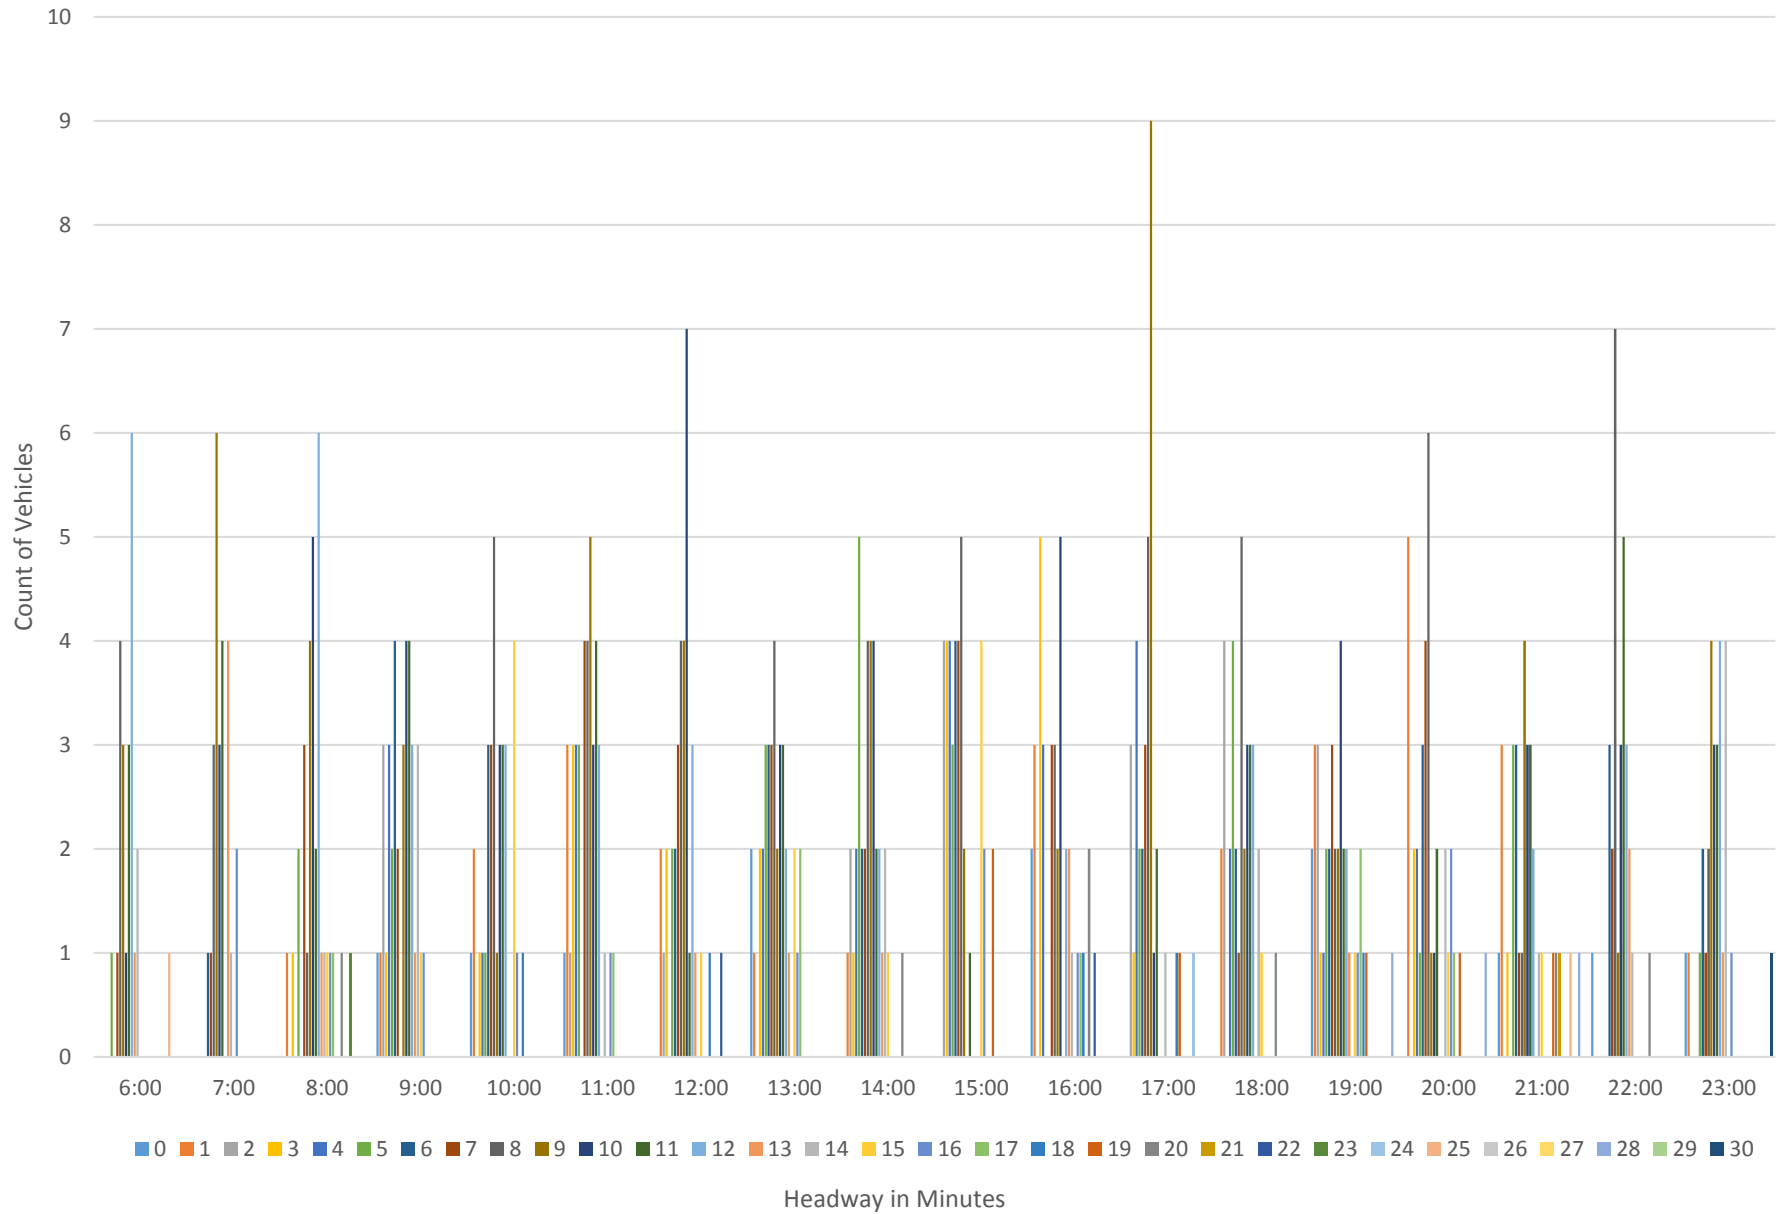

7 Bathurst Bus Headways at N of Eglinton Ave Southbound March 2014 Saturday Distribution