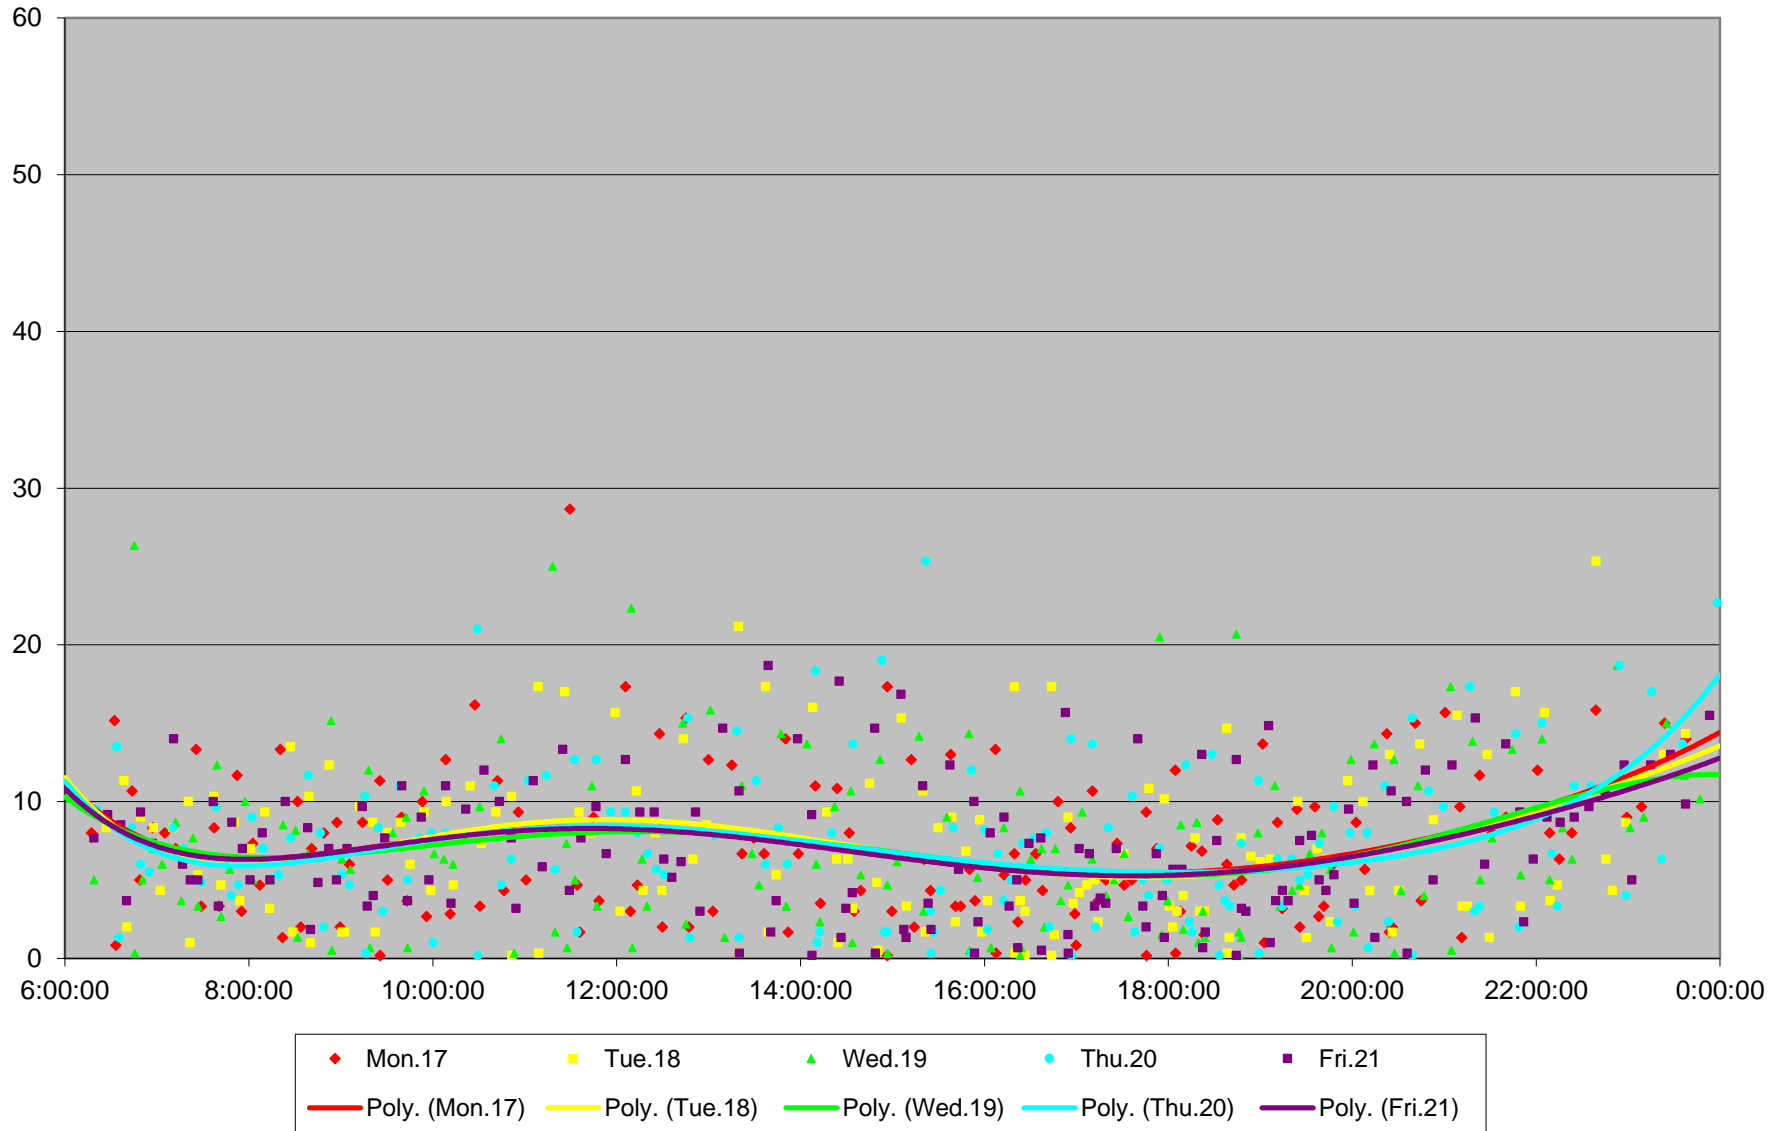

7 Bathurst Bus Headways at N of Wilson Ave Northbound March 2014

7 Bathurst Bus Headways at N of Wilson Ave Northbound March 2014

7 Bathurst Bus Headways at N of Wilson Ave Northbound March 2014

7 Bathurst Bus Headways at N of Wilson Ave Northbound March 2014

7 Bathurst Bus Headways at N of Wilson Ave Northbound March 2014

7 Bathurst Bus Headways at N of Wilson Ave Northbound March 2014

7 Bathurst Bus Headways at N of Wilson Ave Northbound March 2014

7 Bathurst Bus Headways at N of Wilson Ave Northbound March 2014 Weekday Statistics

7 Bathurst Bus Headways at N of Wilson Ave Northbound March 2014 Saturday Statistics

7 Bathurst Bus Headways at N of Wilson Ave Northbound March 2014 Sunday Statistics

7 Bathurst Bus Headways at N of Wilson Ave Northbound March 2014 Weekday Distribution