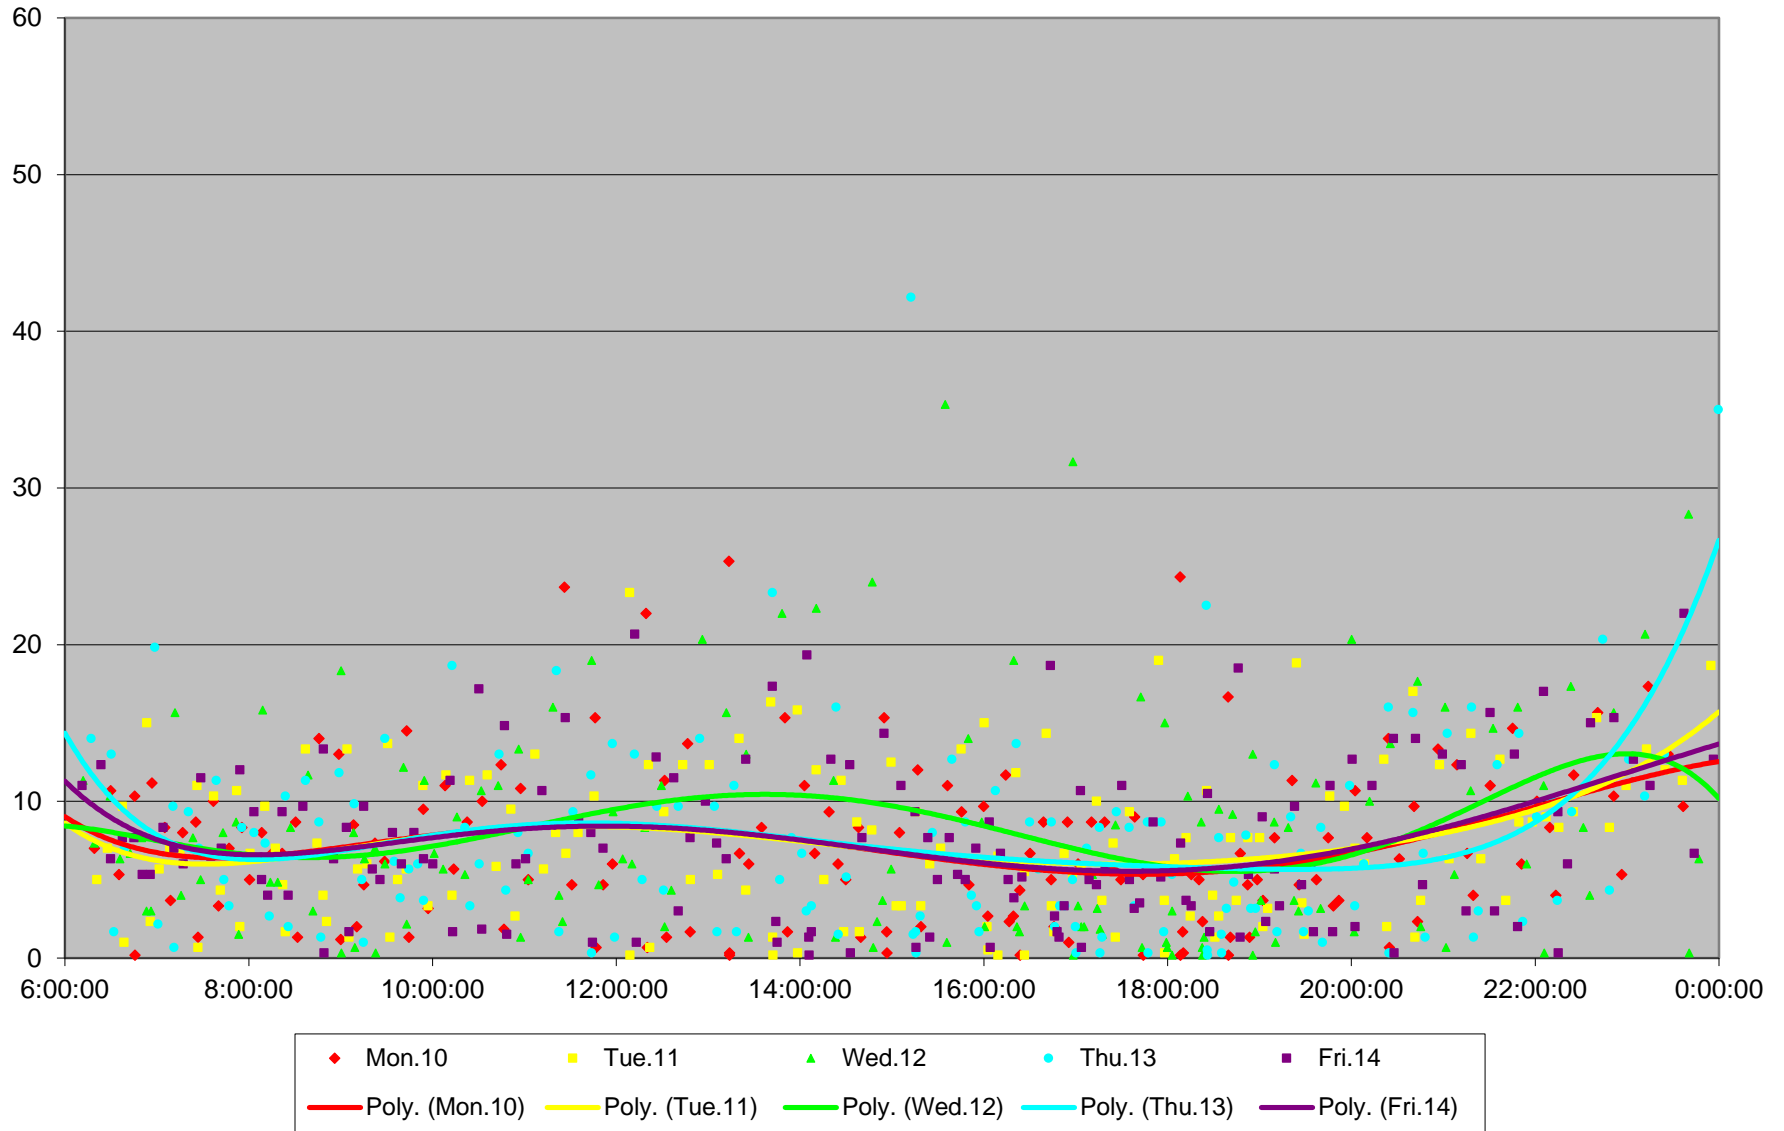

7 Bathurst Bus Headways at N of Wilson Ave Northbound March 2014

7 Bathurst Bus Headways at N of Wilson Ave Northbound March 2014

7 Bathurst Bus Headways at N of Wilson Ave Northbound March 2014

7 Bathurst Bus Headways at N of Wilson Ave Northbound March 2014

7 Bathurst Bus Headways at N of Wilson Ave Northbound March 2014

7 Bathurst Bus Headways at N of Wilson Ave Northbound March 2014

7 Bathurst Bus Headways at N of Wilson Ave Northbound March 2014

7 Bathurst Bus Headways at N of Wilson Ave Northbound March 2014 Weekday Statistics

7 Bathurst Bus Headways at N of Wilson Ave Northbound March 2014 Saturday Statistics

7 Bathurst Bus Headways at N of Wilson Ave Northbound March 2014 Sunday Statistics

7 Bathurst Bus Headways at N of Wilson Ave Northbound March 2014 Weekday Distribution

7 Bathurst Bus Headways at N of Wilson Ave Northbound March 2014 Saturday Distribution

7 Bathurst Bus Headways at N of Wilson Ave Northbound March 2014 Sunday Distribution