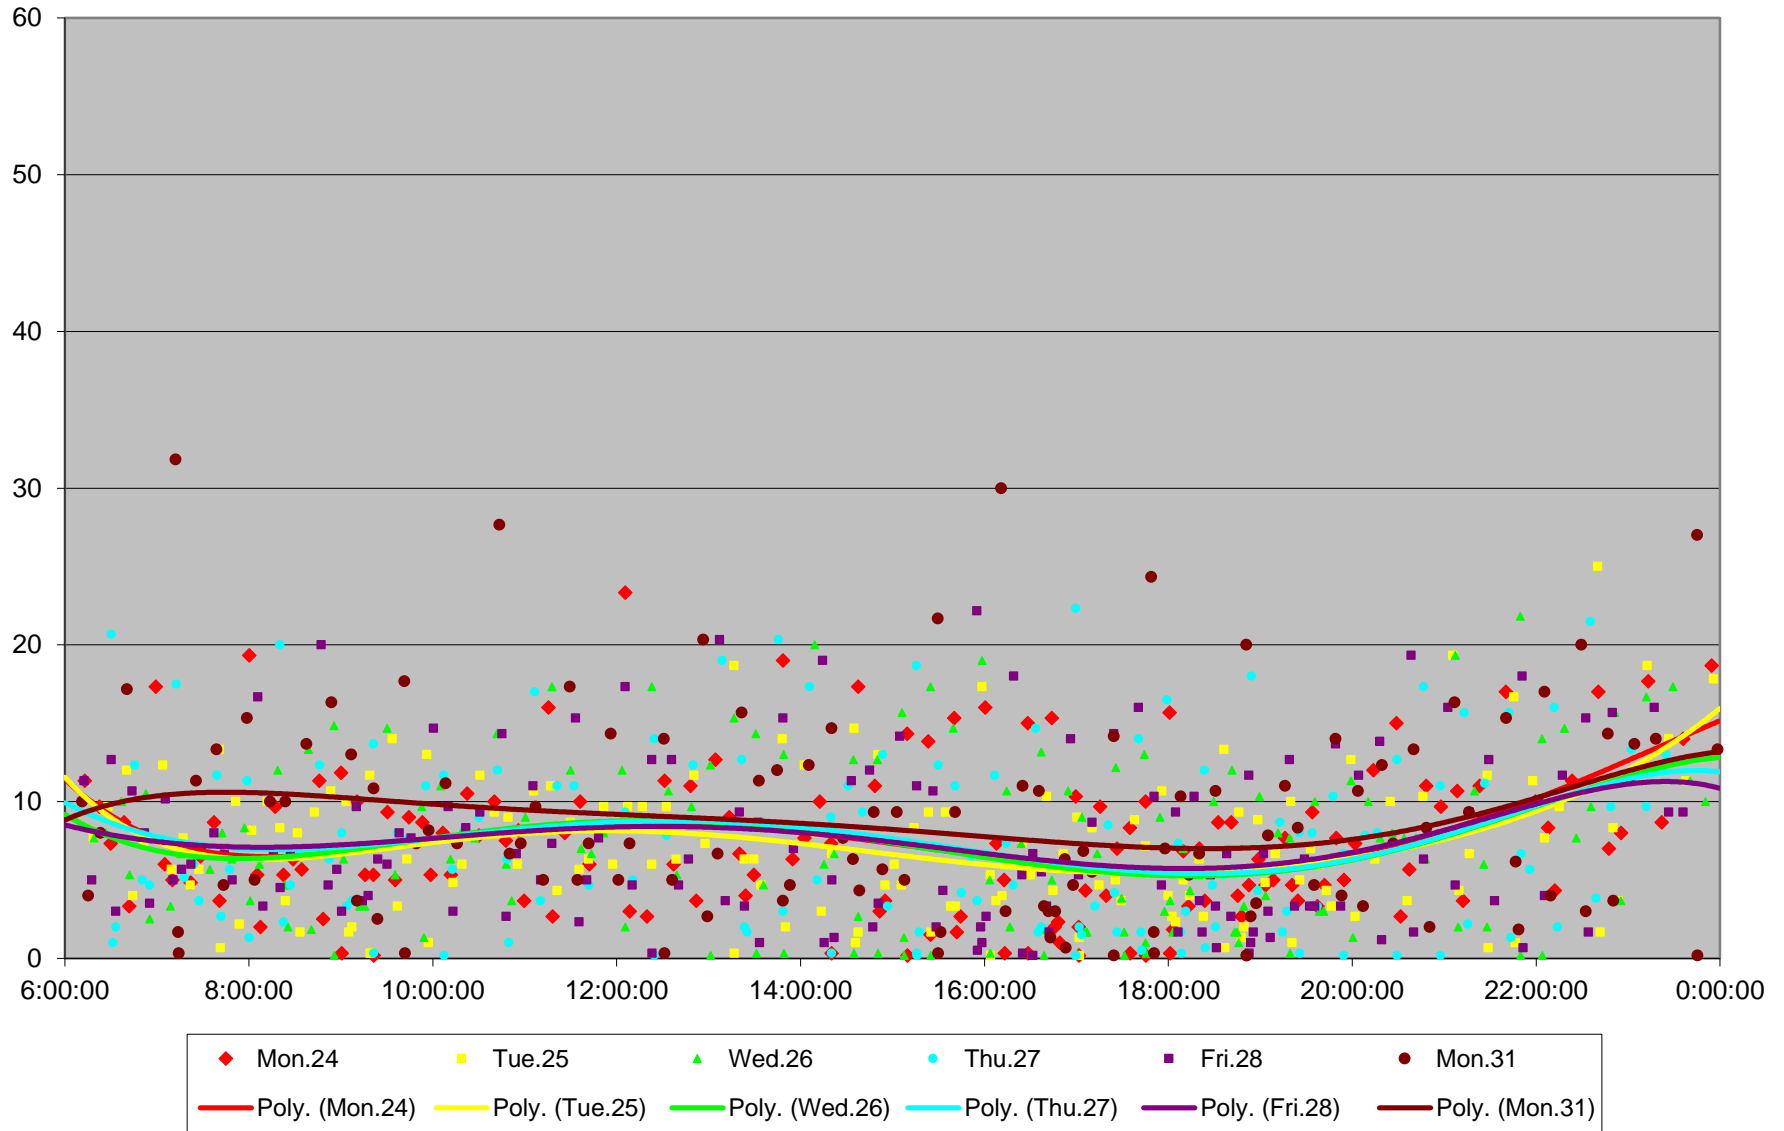

7 Bathurst Bus Headways at N of Wilson Ave Northbound March 2014

7 Bathurst Bus Headways at N of Wilson Ave Northbound March 2014

7 Bathurst Bus Headways at N of Wilson Ave Northbound March 2014

7 Bathurst Bus Headways at N of Wilson Ave Northbound March 2014

7 Bathurst Bus Headways at N of Wilson Ave Northbound March 2014

7 Bathurst Bus Headways at N of Wilson Ave Northbound March 2014

7 Bathurst Bus Headways at N of Wilson Ave Northbound March 2014

7 Bathurst Bus Headways at N of Wilson Ave Northbound March 2014 Weekday Statistics

7 Bathurst Bus Headways at N of Wilson Ave Northbound March 2014 Saturday Statistics

7 Bathurst Bus Headways at N of Wilson Ave Northbound March 2014 Sunday Statistics

7 Bathurst Bus Headways at N of Wilson Ave Northbound March 2014 Weekday Distribution