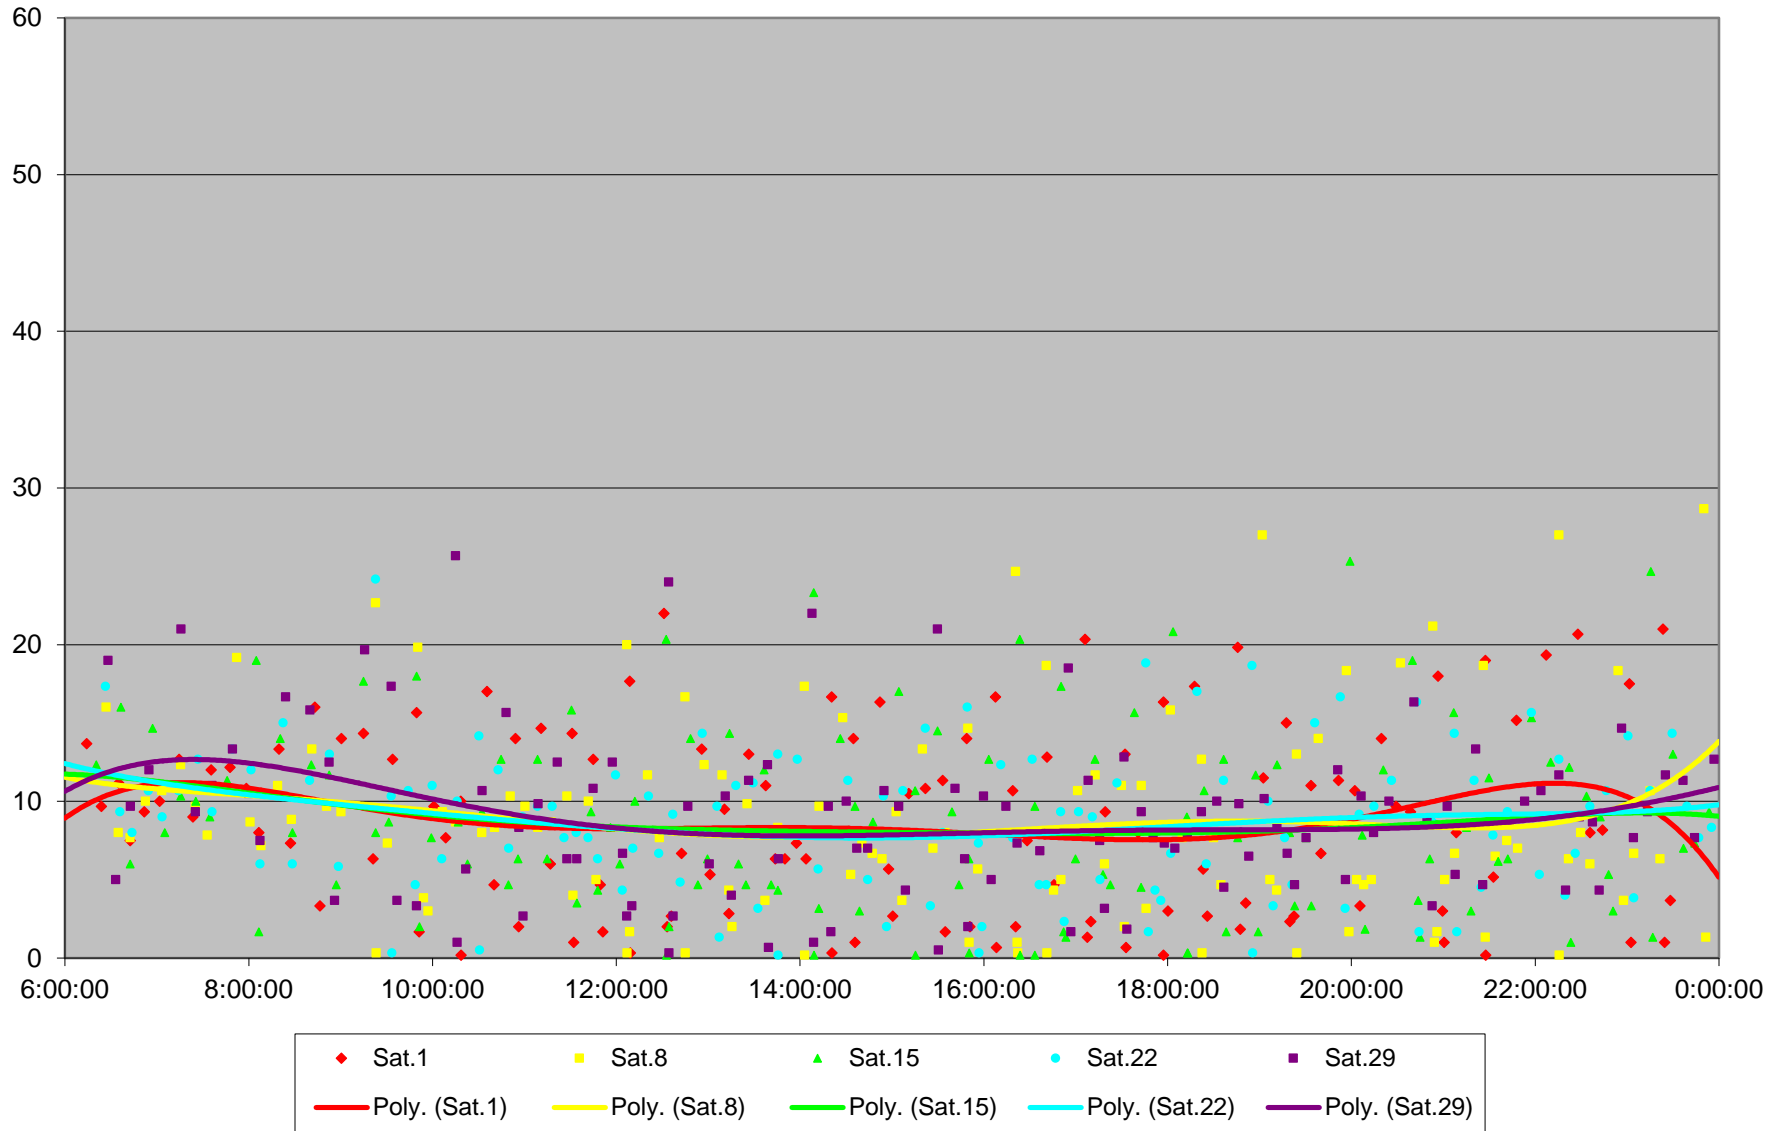

7 Bathurst Bus Headways at N of Wilson Ave Northbound March 2014

7 Bathurst Bus Headways at N of Wilson Ave Northbound March 2014

7 Bathurst Bus Headways at N of Wilson Ave Northbound March 2014

7 Bathurst Bus Headways at N of Wilson Ave Northbound March 2014

7 Bathurst Bus Headways at N of Wilson Ave Northbound March 2014

7 Bathurst Bus Headways at N of Wilson Ave Northbound March 2014

7 Bathurst Bus Headways at N of Wilson Ave Northbound March 2014

7 Bathurst Bus Headways at N of Wilson Ave Northbound March 2014 Weekday Statistics

7 Bathurst Bus Headways at N of Wilson Ave Northbound March 2014 Saturday Statistics

7 Bathurst Bus Headways at N of Wilson Ave Northbound March 2014 Sunday Statistics

7 Bathurst Bus Headways at N of Wilson Ave Northbound March 2014 Weekday Distribution

7 Bathurst Bus Headways at N of Wilson Ave Northbound March 2014 Saturday Distribution

7 Bathurst Bus Headways at N of Wilson Ave Northbound March 2014 Sunday Distribution