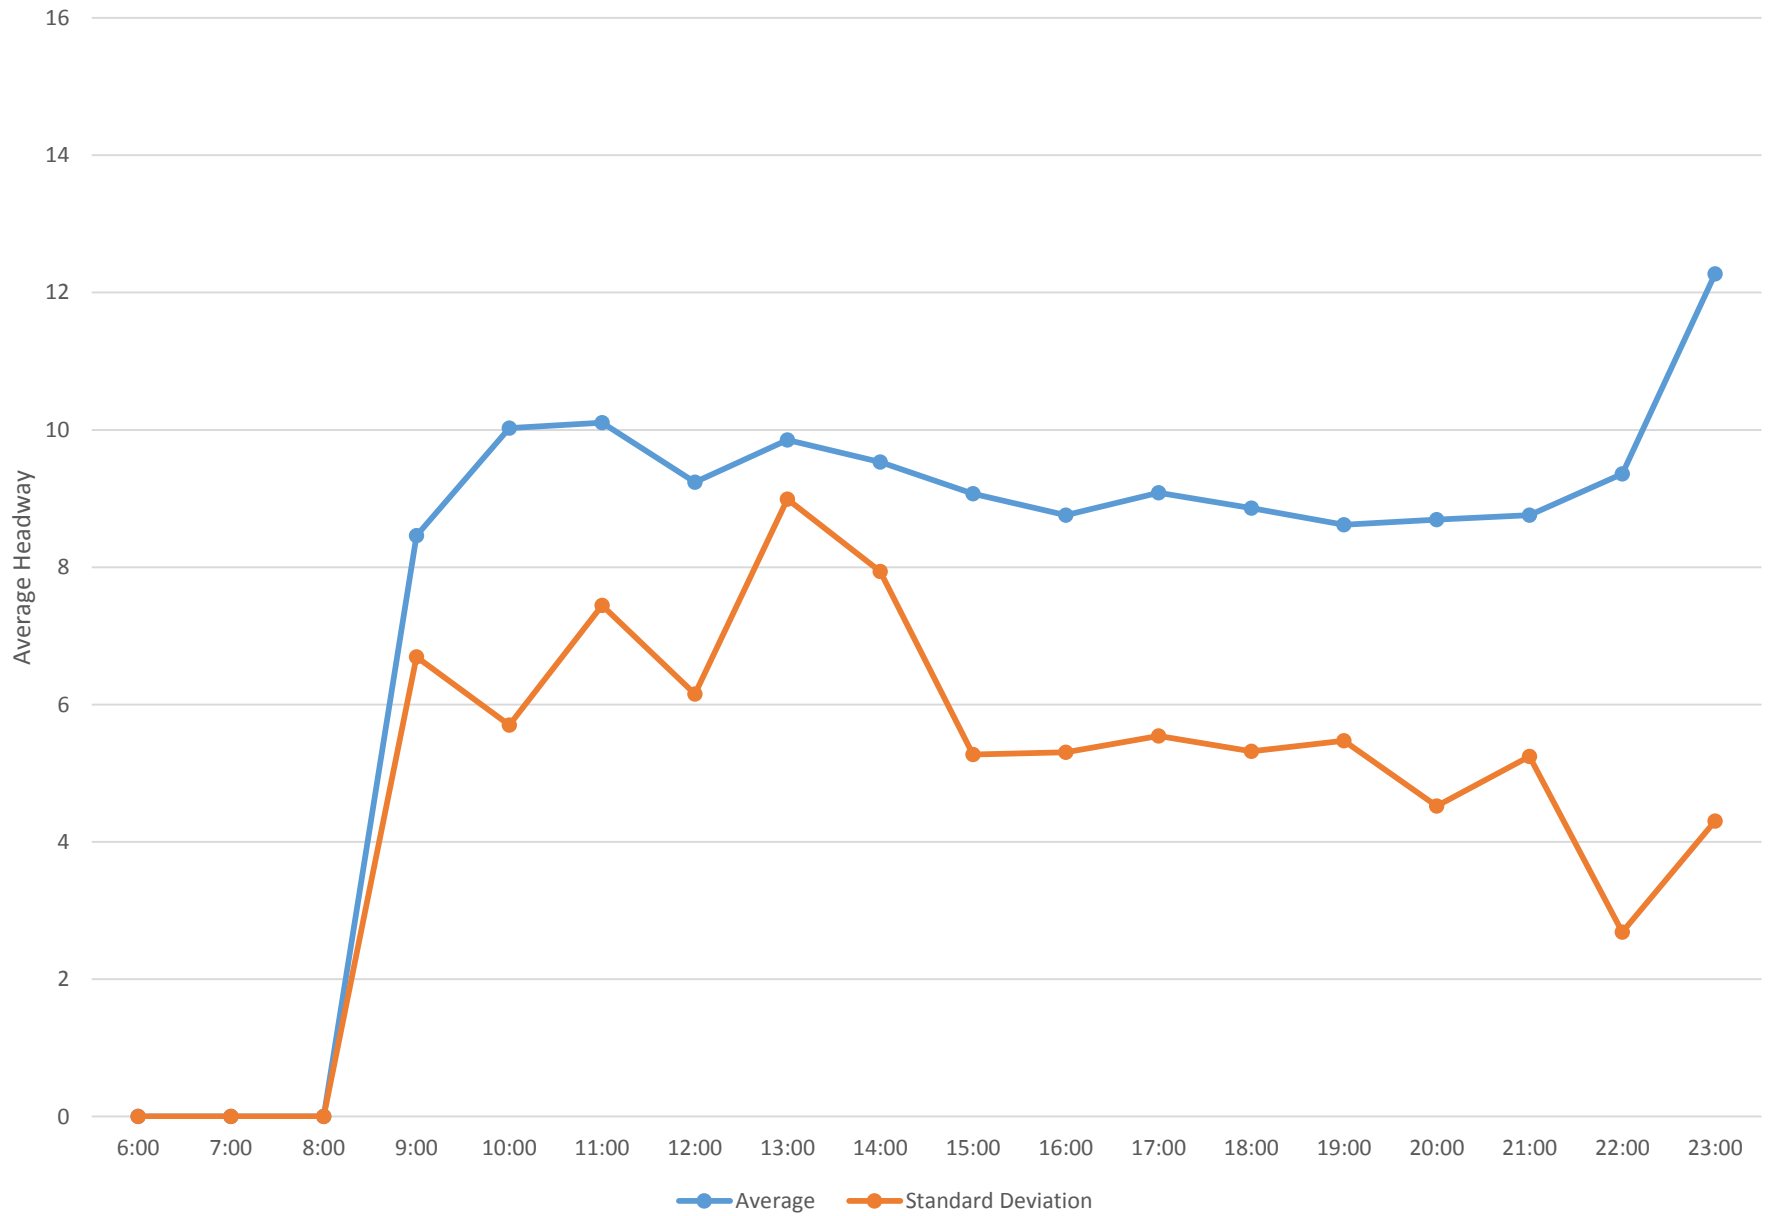

7 Bathurst Bus Headways at N of Wilson Ave Northbound March 2014

7 Bathurst Bus Headways at N of Wilson Ave Northbound March 2014

7 Bathurst Bus Headways at N of Wilson Ave Northbound March 2014

7 Bathurst Bus Headways at N of Wilson Ave Northbound March 2014

7 Bathurst Bus Headways at N of Wilson Ave Northbound March 2014

7 Bathurst Bus Headways at N of Wilson Ave Northbound March 2014

7 Bathurst Bus Headways at N of Wilson Ave Northbound March 2014

7 Bathurst Bus Headways at N of Wilson Ave Northbound March 2014 Weekday Statistics

7 Bathurst Bus Headways at N of Wilson Ave Northbound March 2014 Saturday Statistics

7 Bathurst Bus Headways at N of Wilson Ave Northbound March 2014 Sunday Statistics

7 Bathurst Bus Headways at N of Wilson Ave Northbound March 2014 Weekday Distribution