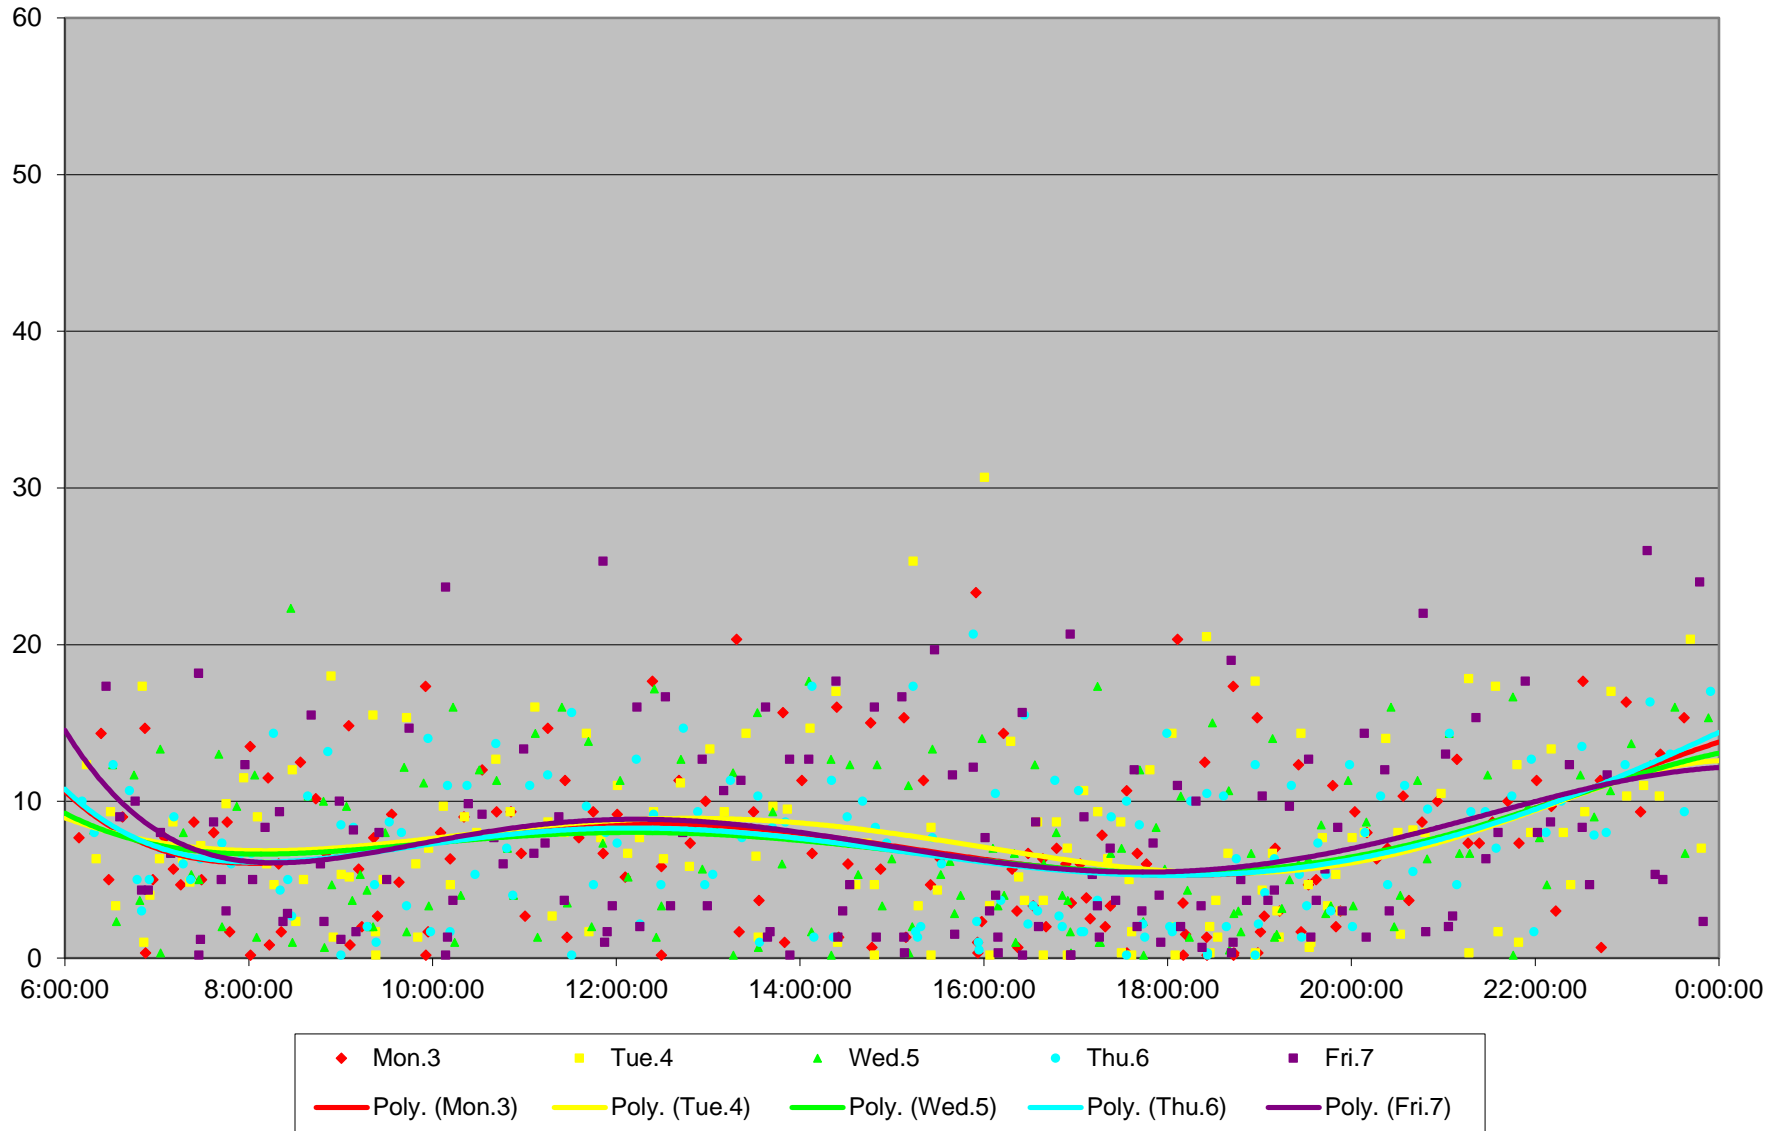

7 Bathurst Bus Headways at N of Wilson Ave Northbound March 2014

7 Bathurst Bus Headways at N of Wilson Ave Northbound March 2014

7 Bathurst Bus Headways at N of Wilson Ave Northbound March 2014

7 Bathurst Bus Headways at N of Wilson Ave Northbound March 2014

7 Bathurst Bus Headways at N of Wilson Ave Northbound March 2014

7 Bathurst Bus Headways at N of Wilson Ave Northbound March 2014

7 Bathurst Bus Headways at N of Wilson Ave Northbound March 2014

7 Bathurst Bus Headways at N of Wilson Ave Northbound March 2014 Weekday Statistics

7 Bathurst Bus Headways at N of Wilson Ave Northbound March 2014 Saturday Statistics

7 Bathurst Bus Headways at N of Wilson Ave Northbound March 2014 Sunday Statistics

7 Bathurst Bus Headways at N of Wilson Ave Northbound March 2014 Weekday Distribution