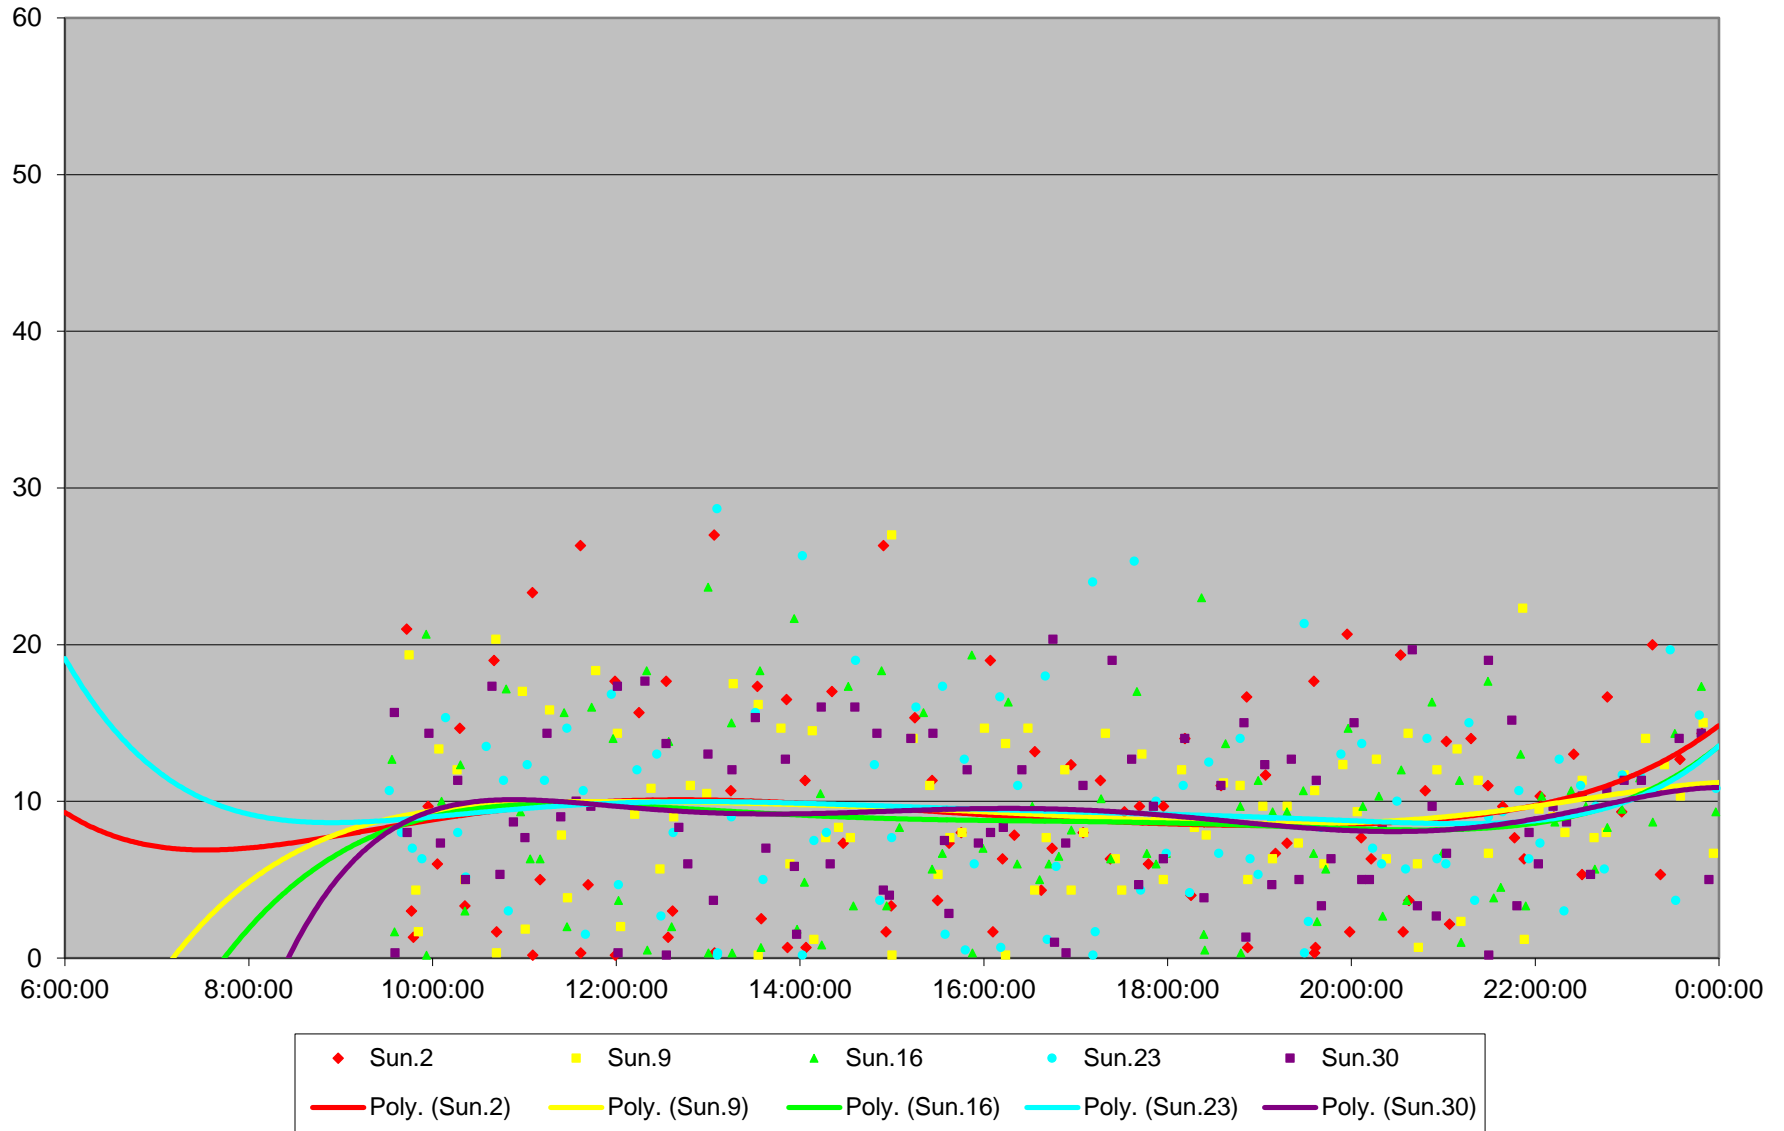

7 Bathurst Bus Headways at N of Wilson Ave Northbound March 2014

7 Bathurst Bus Headways at N of Wilson Ave Northbound March 2014

7 Bathurst Bus Headways at N of Wilson Ave Northbound March 2014

7 Bathurst Bus Headways at N of Wilson Ave Northbound March 2014

7 Bathurst Bus Headways at N of Wilson Ave Northbound March 2014

7 Bathurst Bus Headways at N of Wilson Ave Northbound March 2014

7 Bathurst Bus Headways at N of Wilson Ave Northbound March 2014

7 Bathurst Bus Headways at N of Wilson Ave Northbound March 2014 Weekday Statistics

7 Bathurst Bus Headways at N of Wilson Ave Northbound March 2014 Saturday Statistics

7 Bathurst Bus Headways at N of Wilson Ave Northbound March 2014 Sunday Statistics

7 Bathurst Bus Headways at N of Wilson Ave Northbound March 2014 Weekday Distribution

7 Bathurst Bus Headways at N of Wilson Ave Northbound March 2014 Saturday Distribution

7 Bathurst Bus Headways at N of Wilson Ave Northbound March 2014 Sunday Distribution