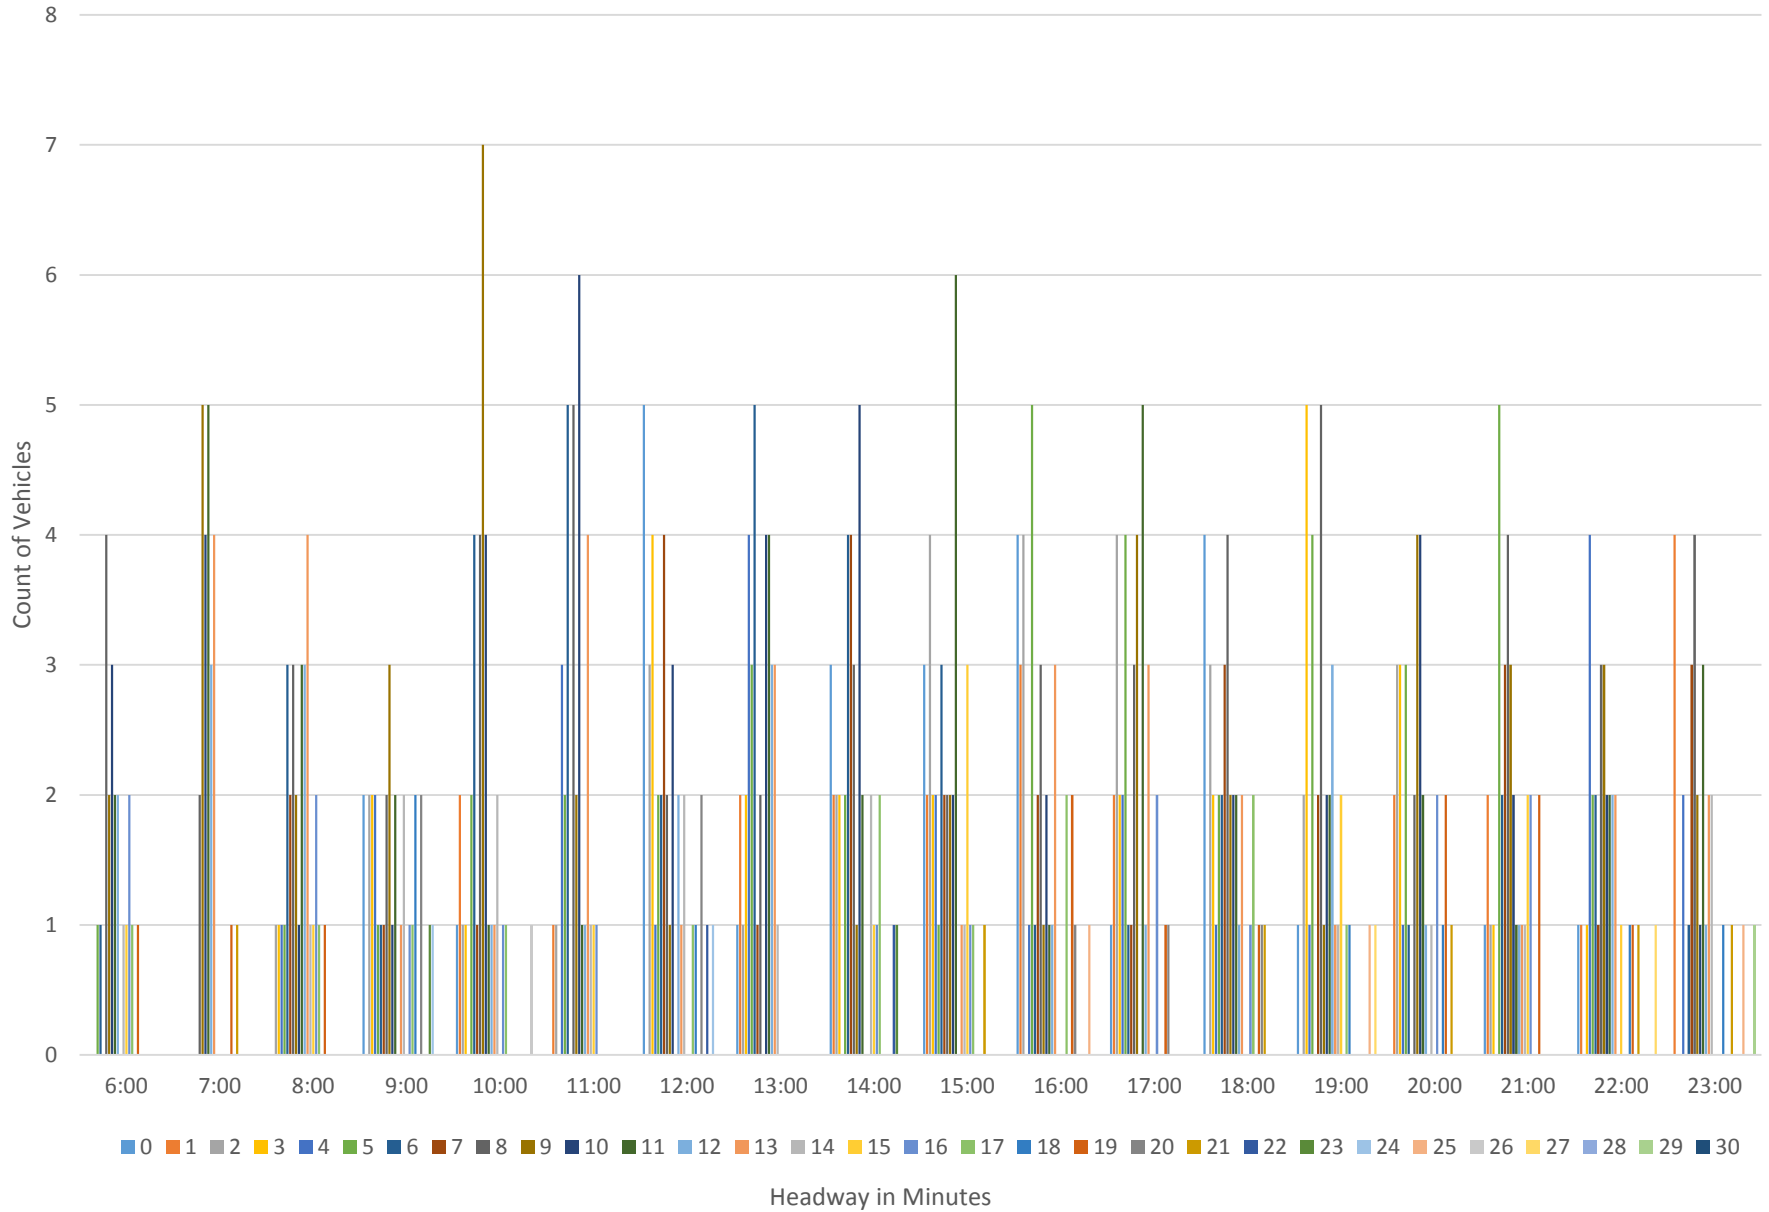

7 Bathurst Bus Headways at N of Wilson Ave Northbound March 2014

7 Bathurst Bus Headways at N of Wilson Ave Northbound March 2014

7 Bathurst Bus Headways at N of Wilson Ave Northbound March 2014

7 Bathurst Bus Headways at N of Wilson Ave Northbound March 2014

7 Bathurst Bus Headways at N of Wilson Ave Northbound March 2014

7 Bathurst Bus Headways at N of Wilson Ave Northbound March 2014

7 Bathurst Bus Headways at N of Wilson Ave Northbound March 2014

7 Bathurst Bus Headways at N of Wilson Ave Northbound March 2014 Weekday Statistics

7 Bathurst Bus Headways at N of Wilson Ave Northbound March 2014 Saturday Statistics

7 Bathurst Bus Headways at N of Wilson Ave Northbound March 2014 Sunday Statistics

7 Bathurst Bus Headways at N of Wilson Ave Northbound March 2014 Weekday Distribution

7 Bathurst Bus Headways at N of Wilson Ave Northbound March 2014 Saturday Distribution

7 Bathurst Bus Headways at N of Wilson Ave Northbound March 2014 Sunday Distribution