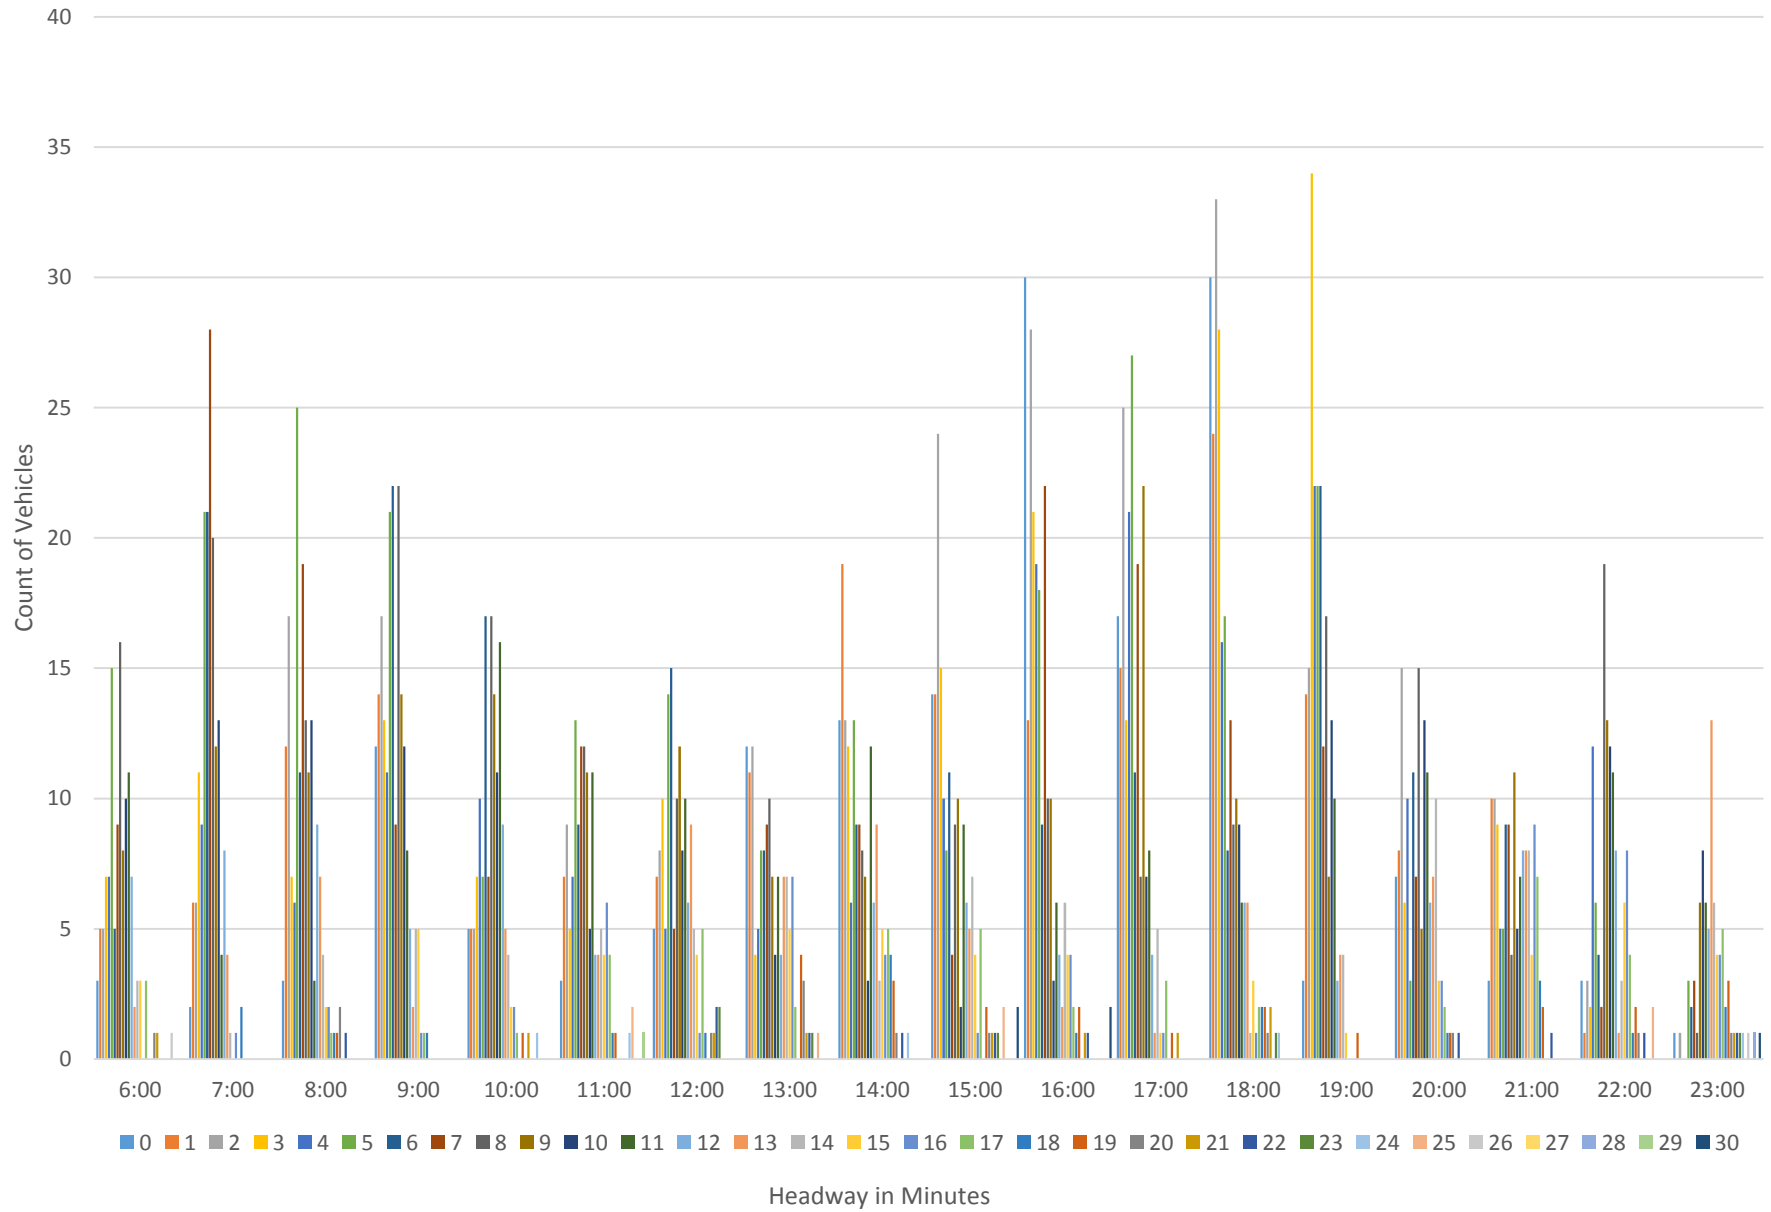

7 Bathurst Bus Headways at N of Wilson Ave Northbound March 2014

7 Bathurst Bus Headways at N of Wilson Ave Northbound March 2014

7 Bathurst Bus Headways at N of Wilson Ave Northbound March 2014

7 Bathurst Bus Headways at N of Wilson Ave Northbound March 2014

7 Bathurst Bus Headways at N of Wilson Ave Northbound March 2014

7 Bathurst Bus Headways at N of Wilson Ave Northbound March 2014

7 Bathurst Bus Headways at N of Wilson Ave Northbound March 2014

7 Bathurst Bus Headways at N of Wilson Ave Northbound March 2014 Weekday Statistics

7 Bathurst Bus Headways at N of Wilson Ave Northbound March 2014 Saturday Statistics

7 Bathurst Bus Headways at N of Wilson Ave Northbound March 2014 Sunday Statistics

7 Bathurst Bus Headways at N of Wilson Ave Northbound March 2014 Weekday Distribution

7 Bathurst Bus Headways at N of Wilson Ave Northbound March 2014 Saturday Distribution

7 Bathurst Bus Headways at N of Wilson Ave Northbound March 2014 Sunday Distribution