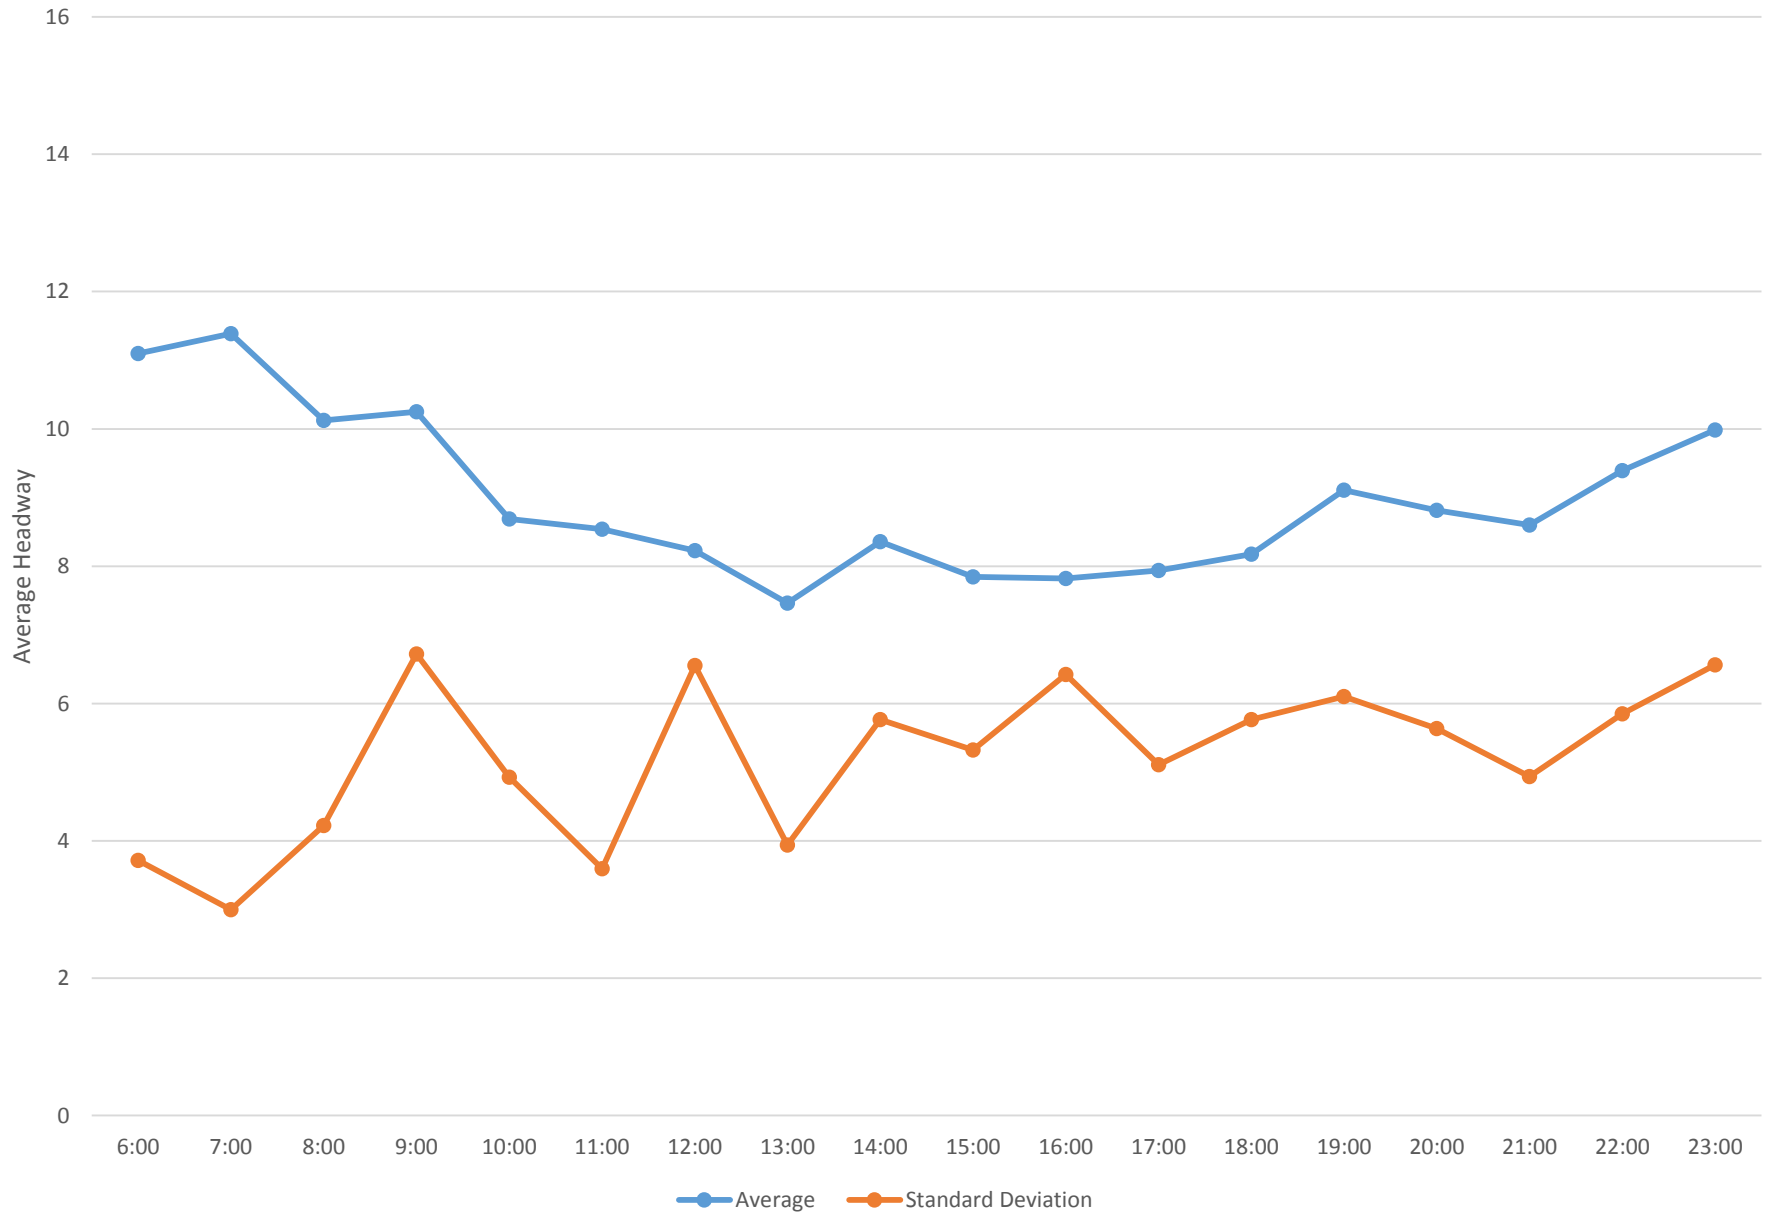

7 Bathurst Bus Headways at N of Wilson Ave Northbound March 2014

7 Bathurst Bus Headways at N of Wilson Ave Northbound March 2014

7 Bathurst Bus Headways at N of Wilson Ave Northbound March 2014

7 Bathurst Bus Headways at N of Wilson Ave Northbound March 2014

7 Bathurst Bus Headways at N of Wilson Ave Northbound March 2014

7 Bathurst Bus Headways at N of Wilson Ave Northbound March 2014

7 Bathurst Bus Headways at N of Wilson Ave Northbound March 2014

7 Bathurst Bus Headways at N of Wilson Ave Northbound March 2014 Weekday Statistics

7 Bathurst Bus Headways at N of Wilson Ave Northbound March 2014 Saturday Statistics

7 Bathurst Bus Headways at N of Wilson Ave Northbound March 2014 Sunday Statistics

7 Bathurst Bus Headways at N of Wilson Ave Northbound March 2014 Weekday Distribution