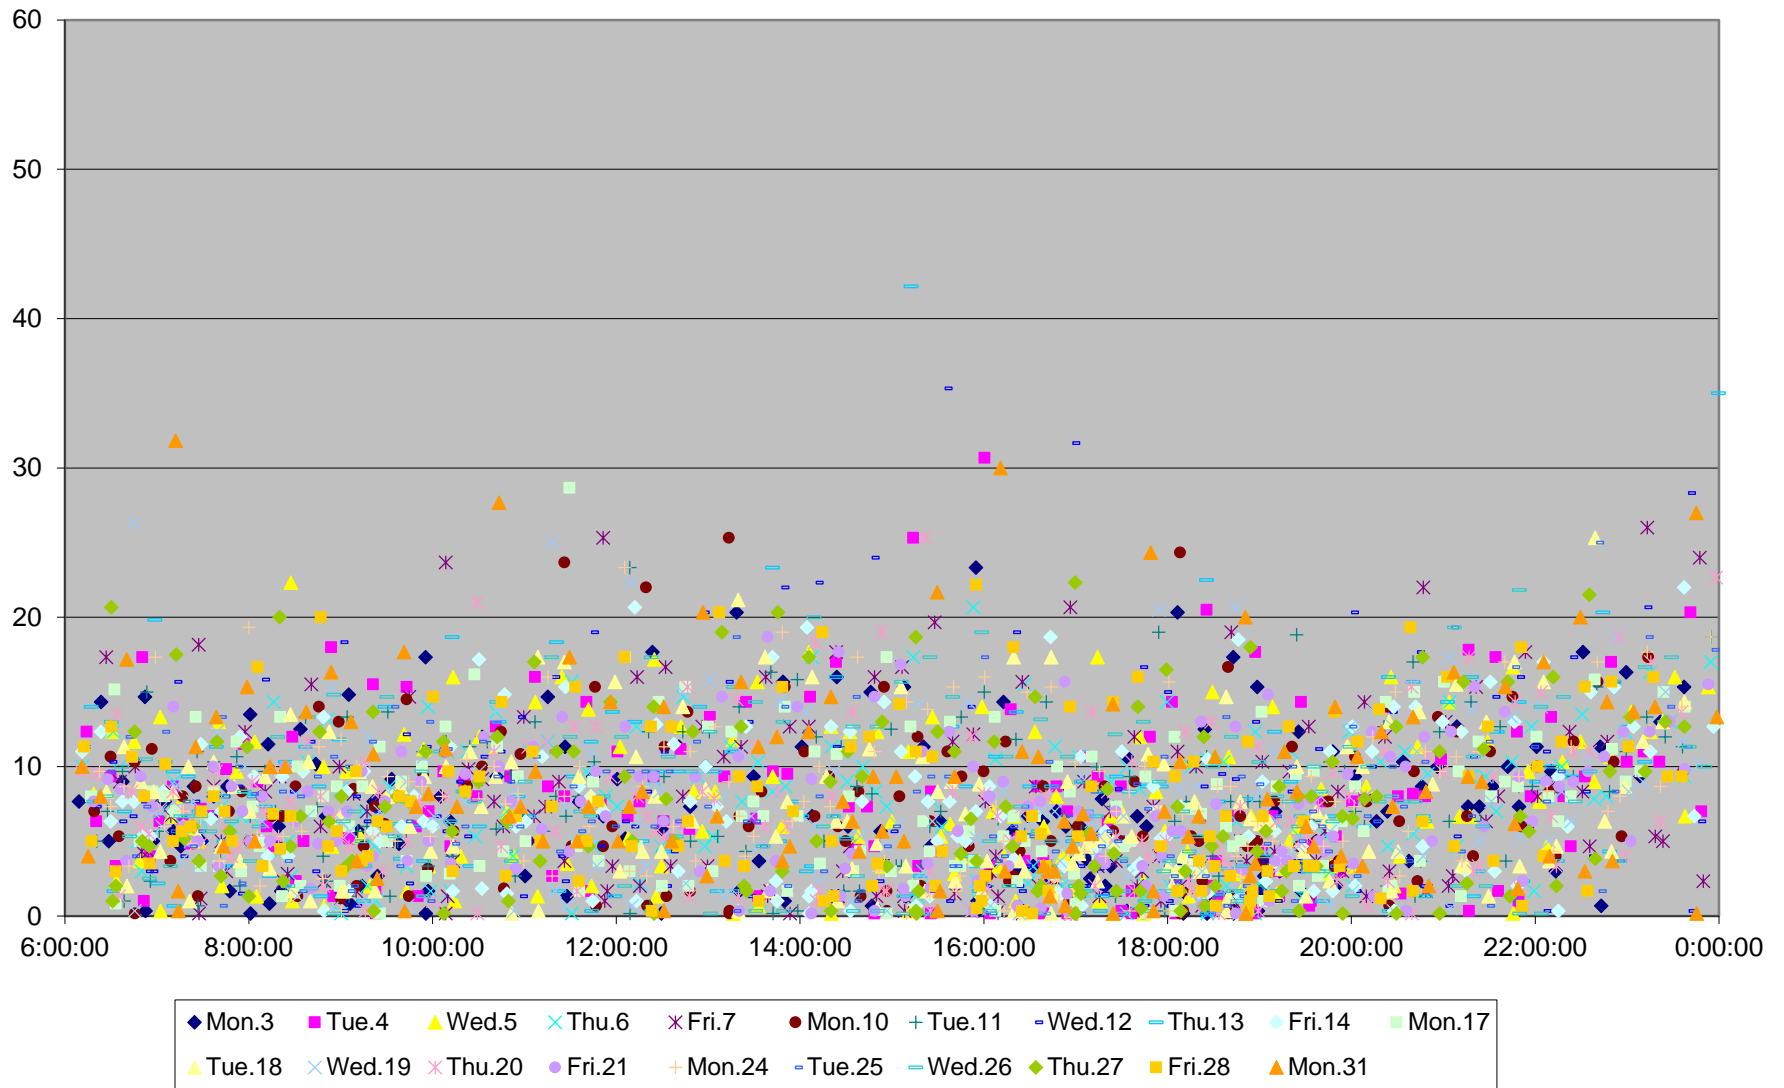

7 Bathurst Bus Headways at N of Wilson Ave Northbound March 2014

7 Bathurst Bus Headways at N of Wilson Ave Northbound March 2014

7 Bathurst Bus Headways at N of Wilson Ave Northbound March 2014

7 Bathurst Bus Headways at N of Wilson Ave Northbound March 2014

7 Bathurst Bus Headways at N of Wilson Ave Northbound March 2014

7 Bathurst Bus Headways at N of Wilson Ave Northbound March 2014

7 Bathurst Bus Headways at N of Wilson Ave Northbound March 2014

7 Bathurst Bus Headways at N of Wilson Ave Northbound March 2014 Weekday Statistics

7 Bathurst Bus Headways at N of Wilson Ave Northbound March 2014 Saturday Statistics

7 Bathurst Bus Headways at N of Wilson Ave Northbound March 2014 Sunday Statistics

7 Bathurst Bus Headways at N of Wilson Ave Northbound March 2014 Weekday Distribution