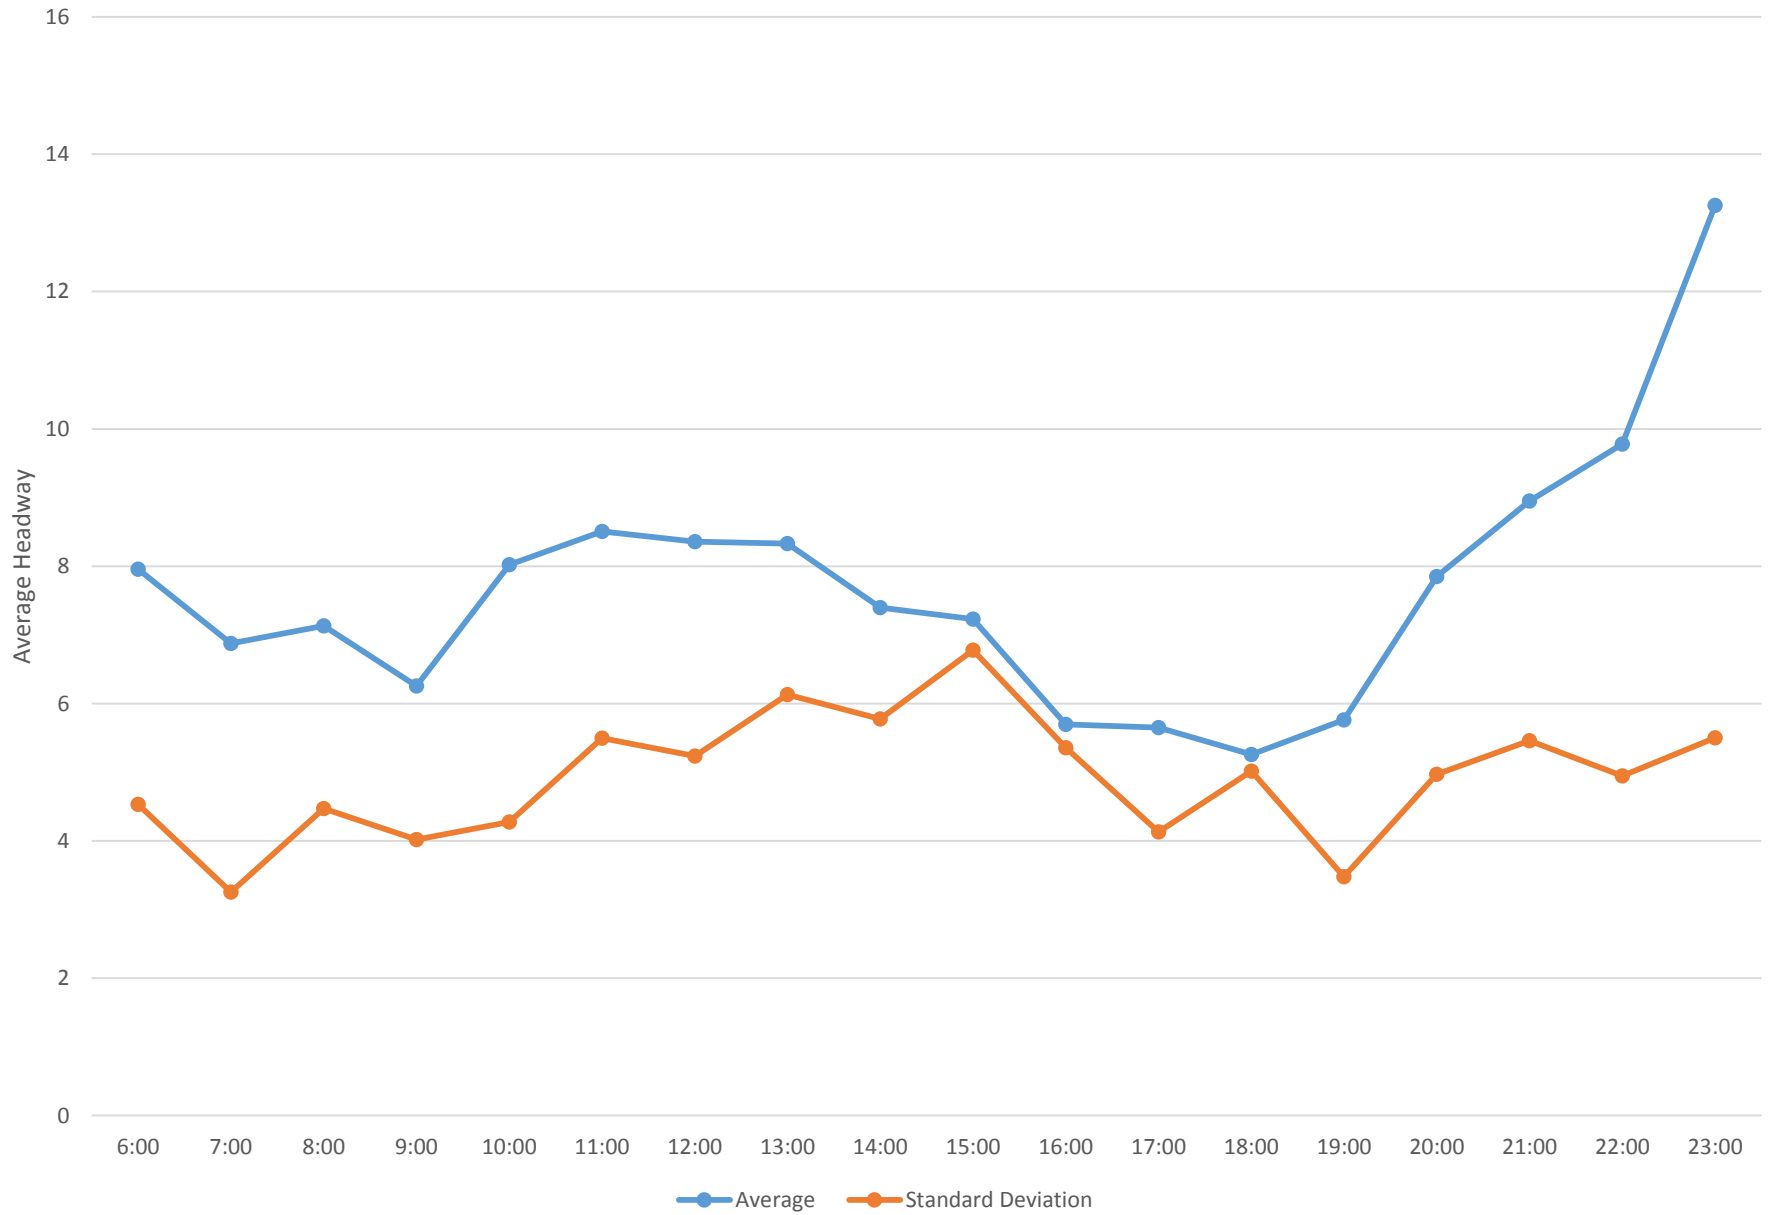

7 Bathurst Bus Headways at N of Wilson Ave Northbound March 2014

7 Bathurst Bus Headways at N of Wilson Ave Northbound March 2014

7 Bathurst Bus Headways at N of Wilson Ave Northbound March 2014

7 Bathurst Bus Headways at N of Wilson Ave Northbound March 2014

7 Bathurst Bus Headways at N of Wilson Ave Northbound March 2014

7 Bathurst Bus Headways at N of Wilson Ave Northbound March 2014

7 Bathurst Bus Headways at N of Wilson Ave Northbound March 2014

7 Bathurst Bus Headways at N of Wilson Ave Northbound March 2014 Weekday Statistics

7 Bathurst Bus Headways at N of Wilson Ave Northbound March 2014 Saturday Statistics

7 Bathurst Bus Headways at N of Wilson Ave Northbound March 2014 Sunday Statistics

7 Bathurst Bus Headways at N of Wilson Ave Northbound March 2014 Weekday Distribution